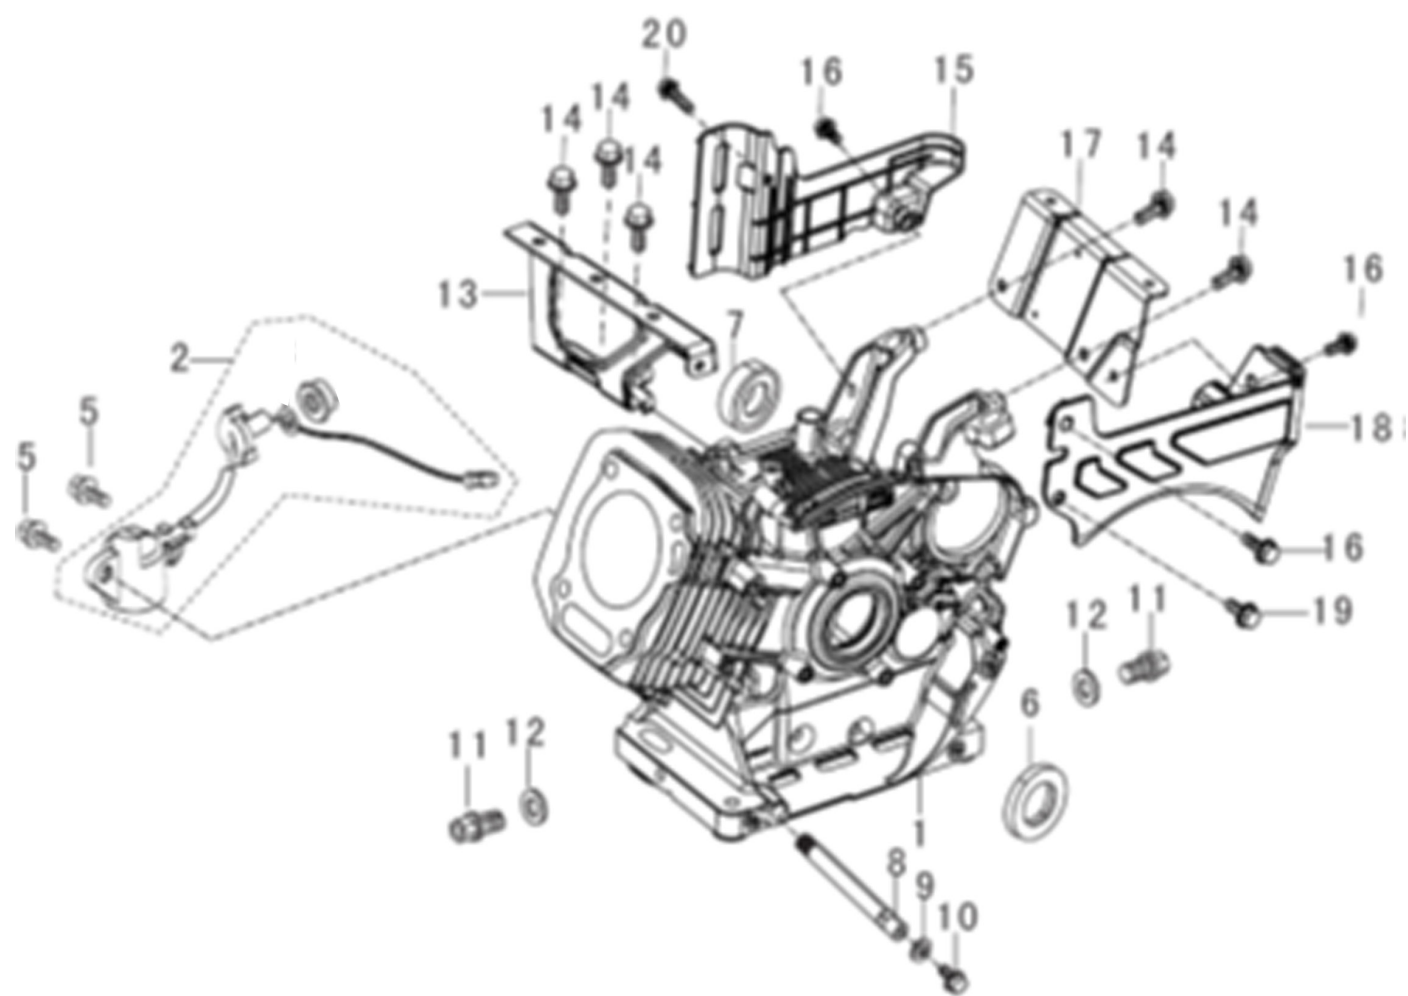

POS	QTY	PARTNUMBER	BESKRIVELSE	DESCRIPTION
5	1	421819	TOPSTYKKE	HEAD SUBASSEMBLY, CYLINDER
6	1	421820	VENTILDÆKSEL	COVER SUBASSEMBLY, CYLINDER HEAD
7	1	421821	VENTILDÆKSELPAKNING	GASKET, CYLINDER HEAD COVER
8	1	421822	BOLTSÆT	BOLT SUBASSEMBLY, CYLINDER HEAD COVER
12	1	421823	ÅNDERØR	TUBE, BREATHER
13	2	421824	PINBOLT	STUD
14	2	421825	PINBOLT	STUD
15	2	421826	PIN	PIN
16	1	421827	PAKNING	GASKET, CYLINDER HEAD
17	4	421828	BOLT	BOLT, CYLINDER HEAD
18	1	418494	TÆNDRØR	SPARK PLUGS
19	1	418547	BOLT	BOLT
20	1	421829	KOFANGER FRONT	FENDER, FRONT
21	2	418547	BOLT	BOLT
22	1	421830	BESLAG	MUFFLER CASE INSTALLING SUPPORT

POS	QTY	PARTNUMBER	BESKRIVELSE	DESCRIPTION
1	1	421831	KRUMTAPHUS	CRANKCASE SUBASSEMBLY.
2	1	421832	OLIE SENSOR	SENSOR, ENGINE OIL
5	2	418582	BOLT	BOLT
6	1	421833	PAKDÅSE	SEAL, OIL
7	1	421834	LEJE	BEARING
8	1	421676	RØR	TUBE, OIL DRAIN
9	1	418555	SKIVE	WASHER
10	1	418554	BUNDPROP	PLUG
11	2	421835	BUNDPROP	BOLT, DRAIN PLUG
12	2	421836	SKIVE	WASHER
13	1	421837	BESLAG	BRACKET, FUEL TANK
14	5	421838	BOLT	BOLT
15	1	421839	VARMESKJOLD	SHIELD,FUEL TANK
16	3	421840	BOLT	BOLT
17	1	421841	BESLAG	BRACKET, FUEL TANK BEHIND
18	1	421842	VARMESKJOLD	SHIELD,FUEL TANK
19	1	418547	BOLT	BOLT
20	1	418601	BOLT	BOLT

POS	QTY	PARTNUMBER	BESKRIVELSE	DESCRIPTION
1	1	421843	BUNDKAR	COVER, CRANKCASE
2	1	421844	LEJE	BEARING
3	1	421845	PAKDÅSE	SEAL, OIL
4	1	421846	PAKNING	GASKET, CRANKCASE
5	1	421834	LEJE	BEARING
6	2	418418	PIN	PIN
7	1	421847	OLIEPIND	PLUG SUBASSEMBLY, ENGINE OIL
9	7	421848	BOLT	BOLT
10	1	421849	GEAR	GEAR ASSY, GOVERNOR
24	1	421850	OLIEPIND	DIPSTICK SUBASSEMBLY, OIL