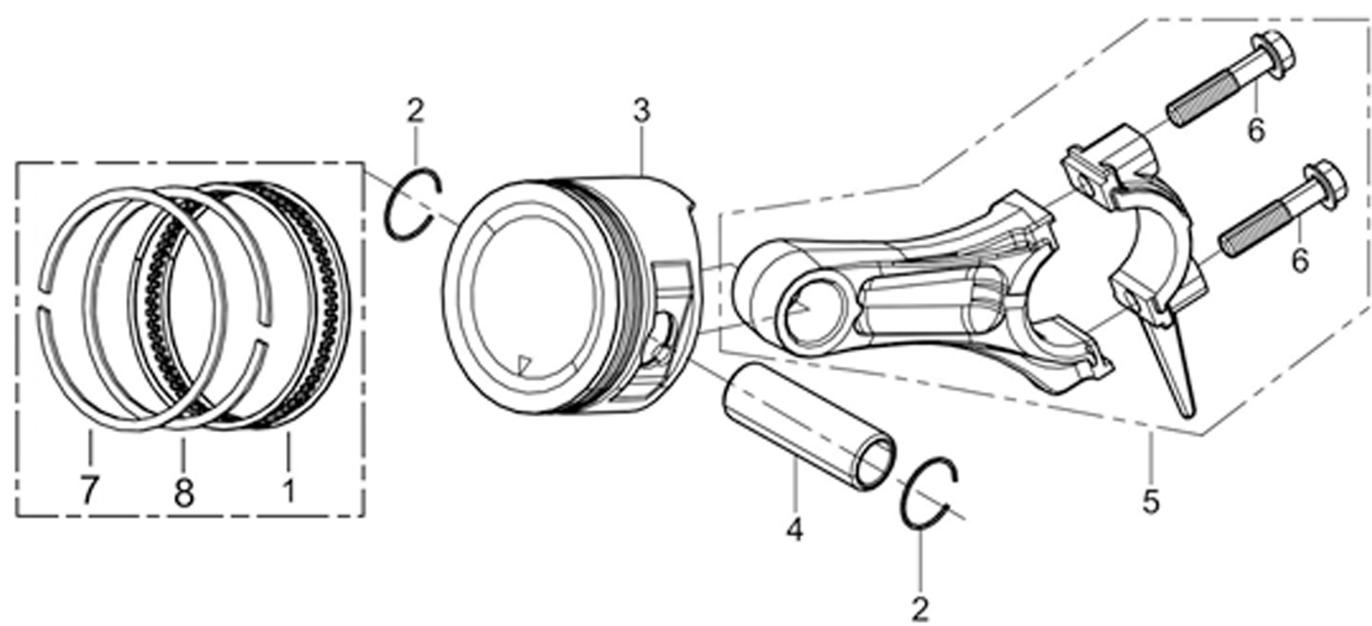

POS	QTY	PARTNUMBER	BESKRIVELSE	DESCRIPTION
5	1	421819	TOPSTYKKE	HEAD SUBASSEMBLY, CYLINDER
6	1	421820	VENTILDÆKSEL	COVER SUBASSEMBLY, CYLINDER HEAD
7	1	421821	VENTILDÆKSELPAKNING	GASKET, CYLINDER HEAD COVER
8	1	421822	BOLTSÆT	BOLT SUBASSEMBLY, CYLINDER HEAD COVER
12	1	421823	ÅNDERØR	TUBE, BREATHER
13	2	421824	PINBOLT	STUD
14	2	421825	PINBOLT	STUD
15	2	421826	PIN	PIN
16	1	421827	PAKNING	GASKET, CYLINDER HEAD
17	4	421828	BOLT	BOLT, CYLINDER HEAD
18	1	418494	TÆNDRØR	SPARK PLUGS
19	1	418547	BOLT	BOLT
20	1	421829	KOFANGER FRONT	FENDER, FRONT
21	2	418547	BOLT	BOLT
22	1	421830	BESLAG	MUFFLER CASE INSTALLING SUPPORT

POS	QTY	PARTNUMBER	BESKRIVELSE	DESCRIPTION
1	1	421831	KRUMTAPHUS	CRANKCASE SUBASSEMBLY.
2	1	421832	OLIE SENSOR	SENSOR, ENGINE OIL
5	2	418582	BOLT	BOLT
6	1	421833	PAKDÅSE	SEAL, OIL
7	1	421834	LEJE	BEARING
8	1	421676	RØR	TUBE, OIL DRAIN
9	1	418555	SKIVE	WASHER
10	1	418554	BUNDPROP	PLUG
11	2	421835	BUNDPROP	BOLT, DRAIN PLUG
12	2	421836	SKIVE	WASHER
13	1	421837	BESLAG	BRACKET, FUEL TANK
14	5	421838	BOLT	BOLT
15	1	421839	VARMESKJOLD	SHIELD,FUEL TANK
16	3	421840	BOLT	BOLT
17	1	421841	BESLAG	BRACKET, FUEL TANK BEHIND
18	1	421842	VARMESKJOLD	SHIELD,FUEL TANK
19	1	418547	BOLT	BOLT
20	1	418601	BOLT	BOLT

POS	QTY	PARTNUMBER	BESKRIVELSE	DESCRIPTION
1	1	421843	BUNDKAR	COVER, CRANKCASE
2	1	421844	LEJE	BEARING
3	1	421845	PAKDÅSE	SEAL, OIL
4	1	421846	PAKNING	GASKET, CRANKCASE
5	1	421834	LEJE	BEARING
6	2	418418	PIN	PIN
7	1	421847	OLIEPIND	PLUG SUBASSEMBLY, ENGINE OIL
9	7	421848	BOLT	BOLT
10	1	421849	GEAR	GEAR ASSY, GOVERNOR
24	1	421850	OLIEPIND	DIPSTICK SUBASSEMBLY, OIL

POS	QTY	PARTNUMBER	BESKRIVELSE	DESCRIPTION
1	1	421851	KRANKAKSEL	CRANKSHAFT ASSY.
4	1	421852	AKSEL	BALANCING SHAFT

POS	QTY	PARTNUMBER	BESKRIVELSE	DESCRIPTION
1	1	421853	OILE SKRABERRING 3	RING SET, OIL
2	2	421854	LÅSERING	CLIP, PISTON PIN
3	1	421855	STEMPEL	PISTON
4	1	421856	KRYDSPIND	PIN, PISTON
5	1	421857	PEJLSTANG	ROD, CONNECTING
7	1	421858	STEMPELRING	RING, THE FIRST
8	1	421859	STEMPELRING	RING, THE SECOND