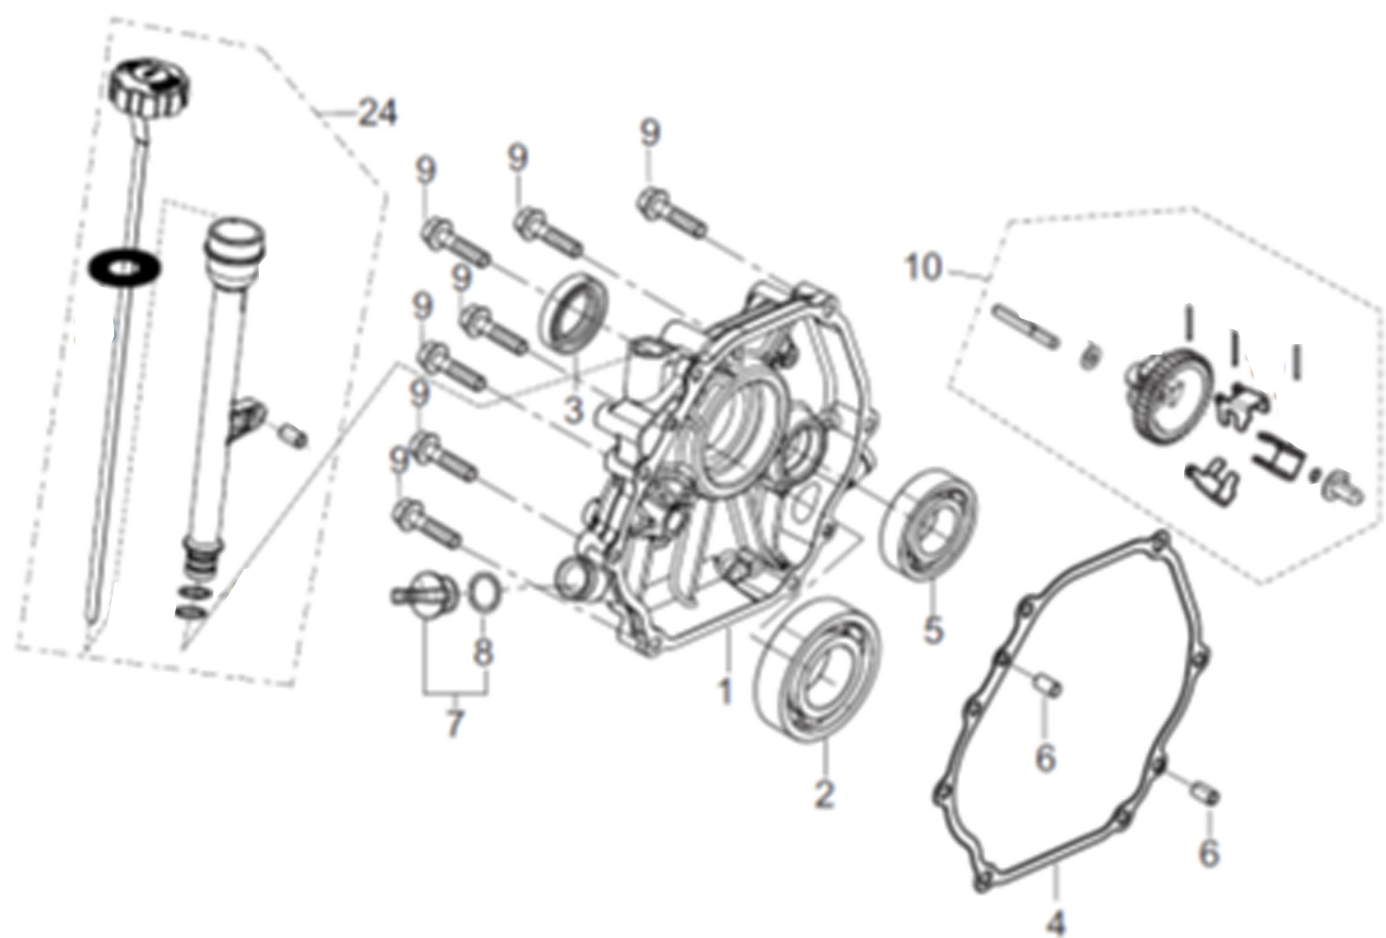

POS	QTY	PARTNUMBER	BESKRIVELSE	DESCRIPTION
5	1	421819	TOPSTYKKE	HEAD SUBASSEMBLY, CYLINDER
6	1	421820	VENTILDÆKSEL	COVER SUBASSEMBLY, CYLINDER HEAD
7	1	421821	VENTILDÆKSELPAKNING	GASKET, CYLINDER HEAD COVER
8	1	421822	BOLTSÆT	BOLT SUBASSEMBLY, CYLINDER HEAD COVER
12	1	421823	ÅNDERØR	TUBE, BREATHER
13	2	421824	PINBOLT	STUD
14	2	421825	PINBOLT	STUD
15	2	421826	PIN	PIN
16	1	421827	PAKNING	GASKET, CYLINDER HEAD
17	4	421828	BOLT	BOLT, CYLINDER HEAD
18	1	418494	TÆNDRØR	SPARK PLUGS
19	1	418547	BOLT	BOLT
20	1	421829	KOFANGER FRONT	FENDER, FRONT
21	2	418547	BOLT	BOLT
22	1	421830	BESLAG	MUFFLER CASE INSTALLING SUPPORT

POS	QTY	PARTNUMBER	BESKRIVELSE	DESCRIPTION
1	1	421831	KRUMTAPHUS	CRANKCASE SUBASSEMBLY.
2	1	421832	OLIE SENSOR	SENSOR, ENGINE OIL
5	2	418582	BOLT	BOLT
6	1	421833	PAKDÅSE	SEAL, OIL
7	1	421834	LEJE	BEARING
8	1	421676	RØR	TUBE, OIL DRAIN
9	1	418555	SKIVE	WASHER
10	1	418554	BUNDPROP	PLUG
11	2	421835	BUNDPROP	BOLT, DRAIN PLUG
12	2	421836	SKIVE	WASHER
13	1	421837	BESLAG	BRACKET, FUEL TANK
14	5	421838	BOLT	BOLT
15	1	421839	VARMESKJOLD	SHIELD,FUEL TANK
16	3	421840	BOLT	BOLT
17	1	421841	BESLAG	BRACKET, FUEL TANK BEHIND
18	1	421842	VARMESKJOLD	SHIELD,FUEL TANK
19	1	418547	BOLT	BOLT
20	1	418601	BOLT	BOLT

POS	QTY	PARTNUMBER	BESKRIVELSE	DESCRIPTION
1	1	421843	BUNDKAR	COVER, CRANKCASE
2	1	421844	LEJE	BEARING
3	1	421845	PAKDÅSE	SEAL, OIL
4	1	421846	PAKNING	GASKET, CRANKCASE
5	1	421834	LEJE	BEARING
6	2	418418	PIN	PIN
7	1	421847	OLIEPIND	PLUG SUBASSEMBLY, ENGINE OIL
9	7	421848	BOLT	BOLT
10	1	421849	GEAR	GEAR ASSY, GOVERNOR
24	1	421850	OLIEPIND	DIPSTICK SUBASSEMBLY, OIL

POS	QTY	PARTNUMBER	BESKRIVELSE	DESCRIPTION
1	1	421851	KRANKAKSEL	CRANKSHAFT ASSY.
4	1	421852	AKSEL	BALANCING SHAFT

POS	QTY	PARTNUMBER	BESKRIVELSE	DESCRIPTION
1	1	421853	OILE SKRABERRING 3	RING SET, OIL
2	2	421854	LÅSERING	CLIP, PISTON PIN
3	1	421855	STEMPEL	PISTON
4	1	421856	KRYDSPIND	PIN, PISTON
5	1	421857	PEJLSTANG	ROD, CONNECTING
7	1	421858	STEMPELRING	RING, THE FIRST
8	1	421859	STEMPELRING	RING, THE SECOND