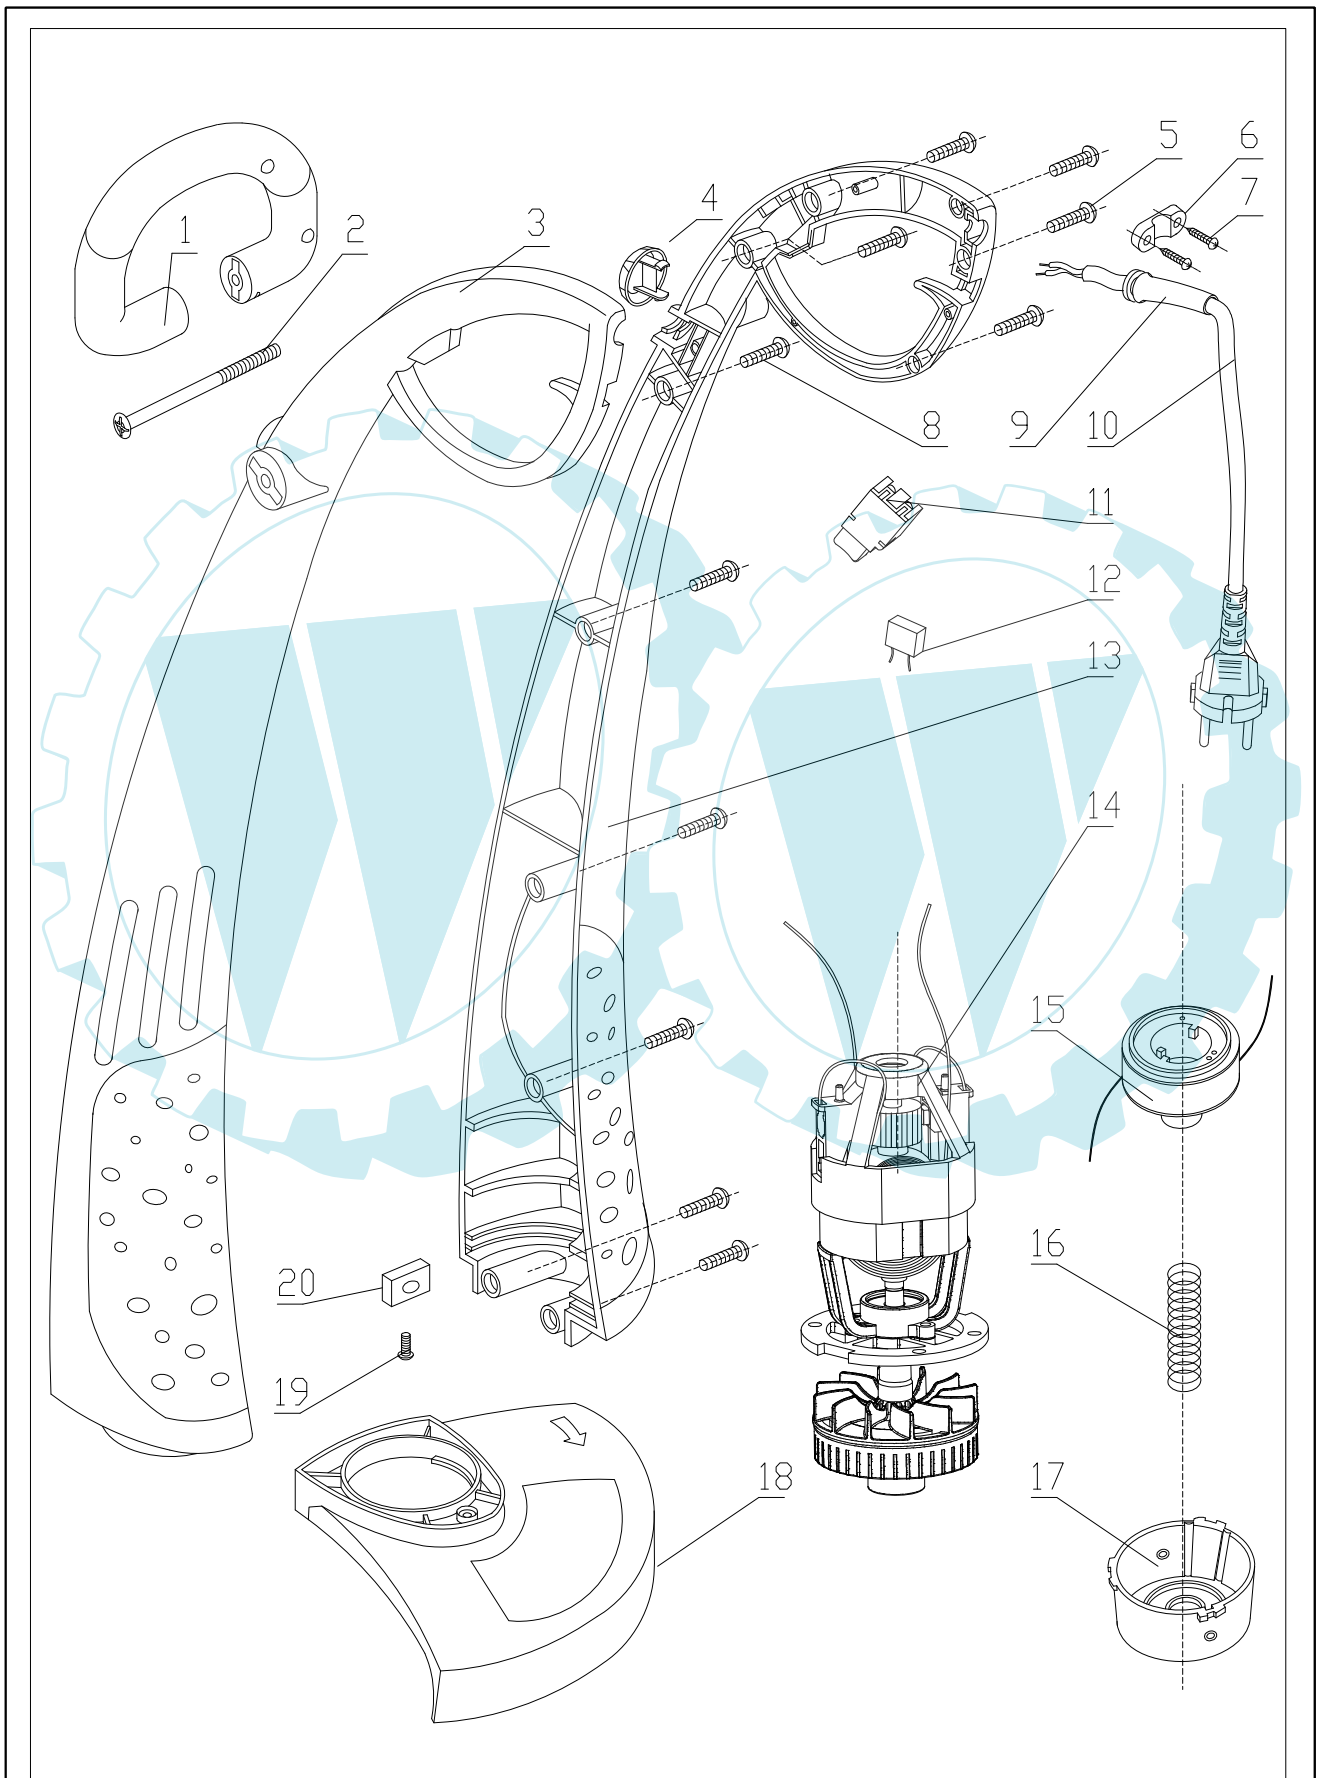

EXPLOSIVE DRAWING

Electric Grass Trimmer---ERT250/1

File:0020100477ZA

Version: 1.0

#BEZUG!

Powers Spare Parts List

File: 0020100477ZA

Version: 1.0

Electric Grass Trimmer----ERT250/1

Pos. No	Part code	Part Description	QTY	losable	damage-able	Consum-able
1	477001R9005	additional handle	1	Y		
2	B320050W006	Pan head screw with cross recess M6x80	1			
3	477002R3000	left motor housing	1			
4	477003	decorative cap	1	Y		
5	B400023FW006	Cross recessed pan head tapping screw ST4.2x13	5			
6	477004	cable fixture plate	1			
7	B400023FW006	Cross recessed pan head tapping screw ST4.2x13	2			
8	B400025FW006	Cross recessed pan head tapping screw ST4.2x16	6			
9	477005	cable sleeve	1			
10	477006	cable	1			
11	477007R9005	switch	1			
12	477008	capacitor 0.22µF	1			
13	477009R3000	right motor housing	1			
14	477010	motor	1			
15	477011R9005	spool	1			Y
16	477012	spring	1	Y		
17	477013R9005	spool cover	1			
18	477014R9005	guard	1		Y	
19	B320027W006	Pan head screw with cross recess M4x20	1	Y		
20	477015	nut	1			