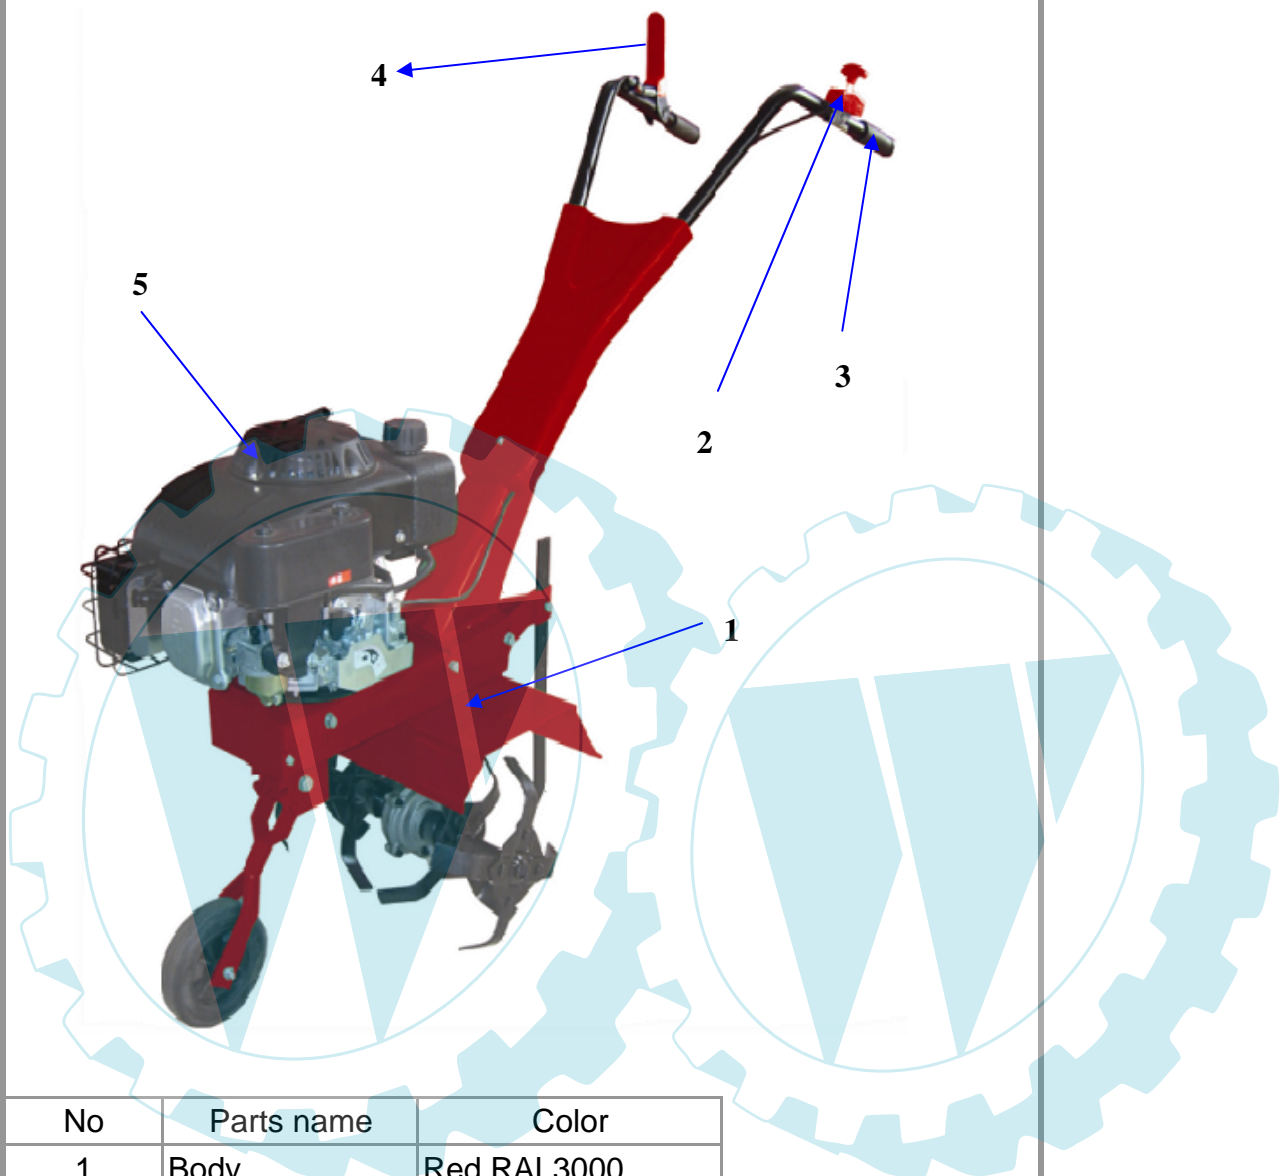

Product Color Combination

No	Parts name	Color
1	Body	Red RAL3000
2	Throttle lever	Red RAL3000
3	Handle	Black RAL9005
4	Control lever	Red RAL3000
5	Engine	Black RAL9005

Remark:

FOR Hagebau