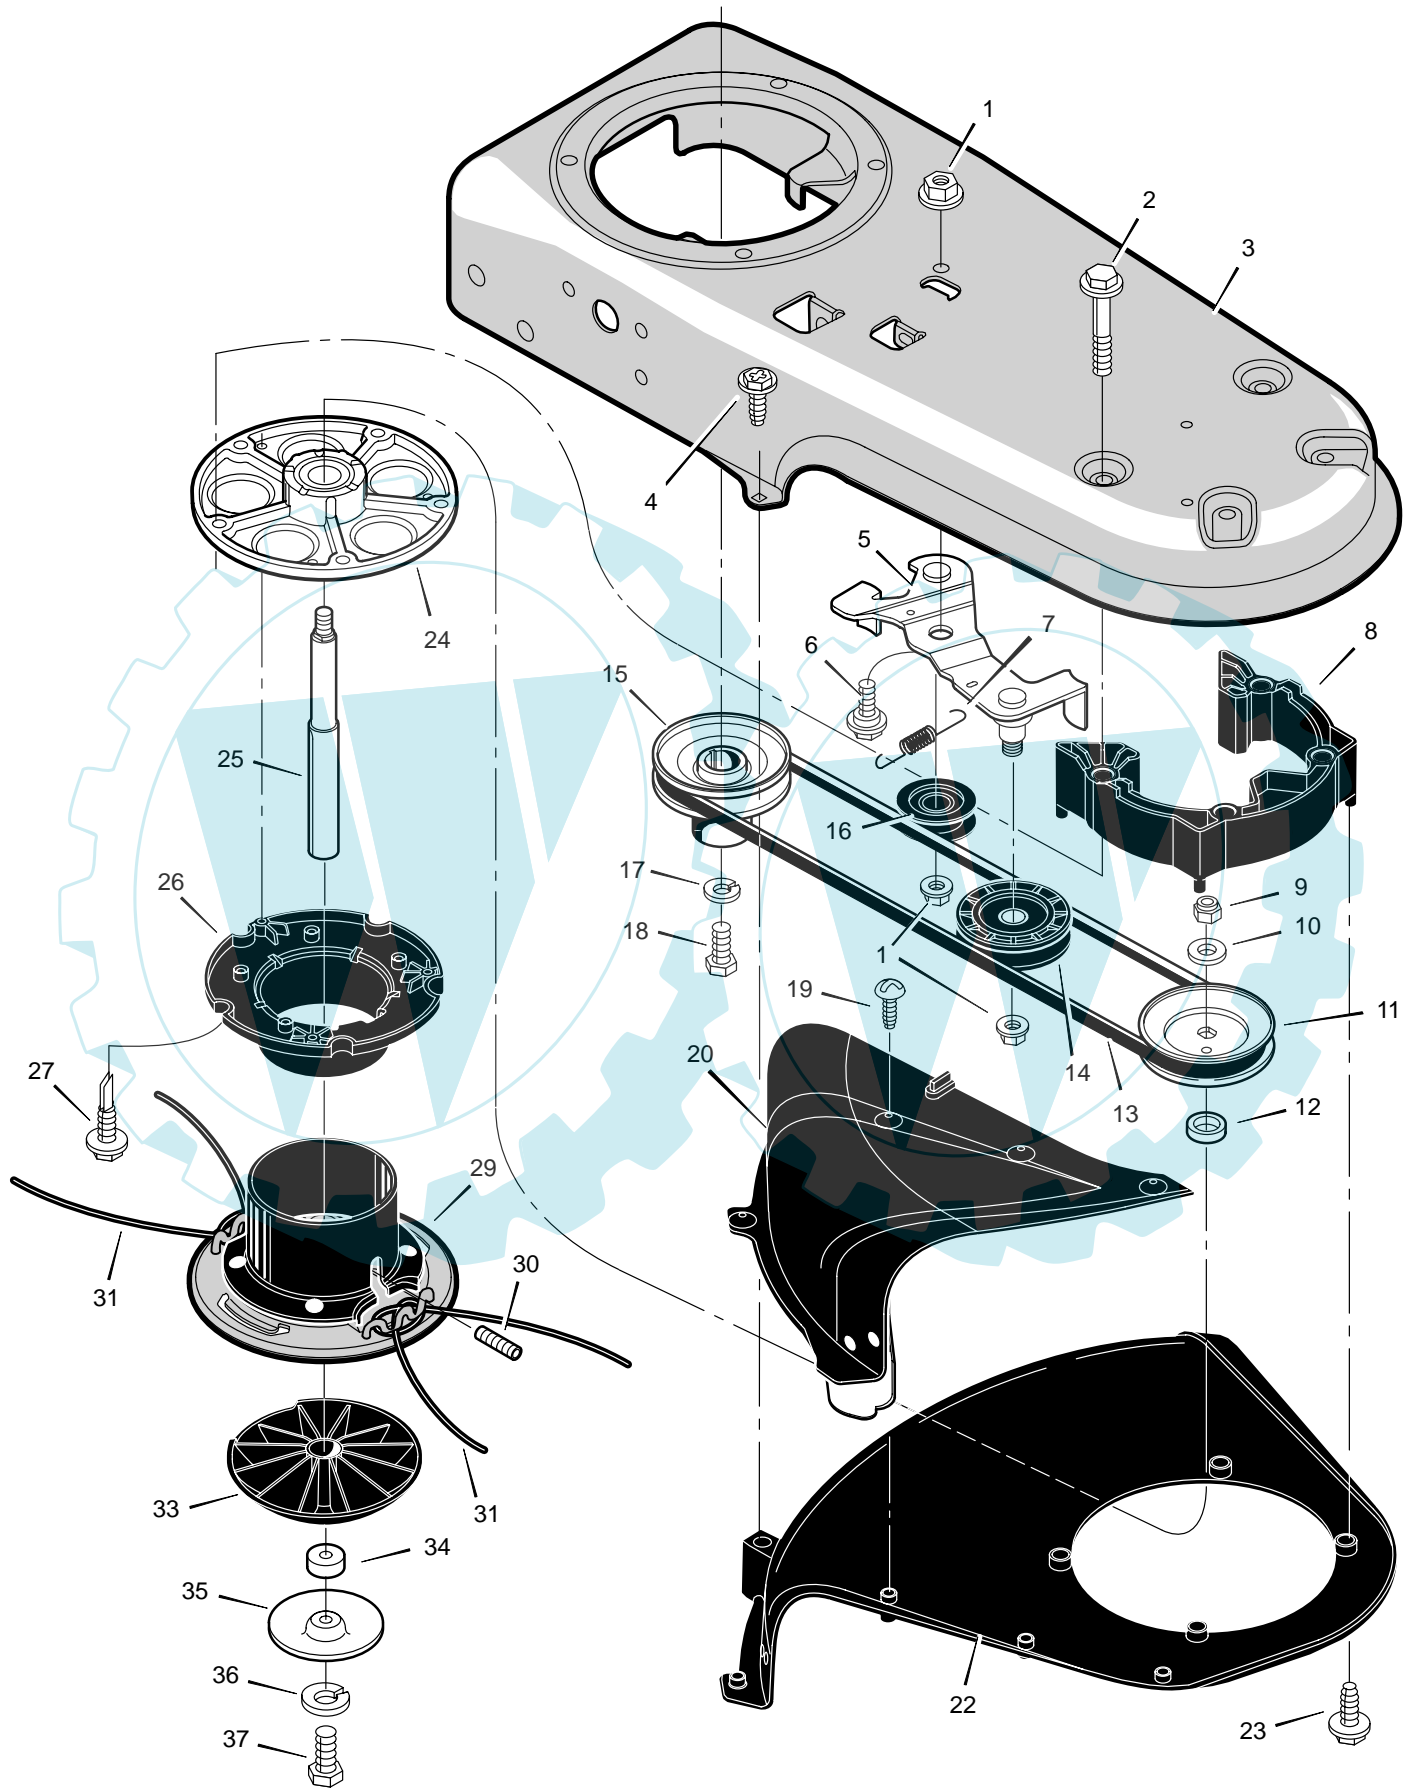

MODEL TM5000x51D

REPAIR PARTS

F-030202L

78

MODEL TM5000x51D

REPAIR PARTS

Key No.	Description	Part No.
1	Lever, Stop	740198-833
2	Bolt	323035
3	Cable, Control Latching	740193
4	Tie, Cable	712267
5	Handle	740196-846
6	Nut	710203
7	Control, Throttle	740194
8	Guide, Rope	672510
9	Knob, Handle	740202
10	Washer	783000
11	Washer, Spring	711936
12	Bolt	711937
14	Pivot, Handle	740158
15	Handle, Lower	740195-846
16	Wheel & Tire	740185
17	Nut, Axle	710140
18	Washer, Spring	710258
19	Spacer	740190
20	Assembly, Axle & Bracket	740188
21	Decal	48X465
22	Bolt, Carriage	711935
23	Frame, Trimmer	740150-833
24	Bolt	710265
25	Shield, Trailing	740192
26	Bolt	48901
27	Screw	710079
28	Engine *	*
29	Protection, Eye	711890
30	Nut	710205
31	Decal	712409
32	Spacer	672292
33	Shroud, Engine (Optional)	1601001
--	Instruction Book & Parts List	F030202L

* Parts are available from an Authorized Service Center. See "Engines, Gasoline" or "Gasoline Engines" in the yellow pages of the telephone directory.

MODEL TM5000x51D

REPAIR PARTS

MODEL TM5000x51D

REPAIR PARTS

Key No.	Description	Part No.
1	Nut	710140
2	Bolt	711978
3	Housing, Trimmer	740150-833
4	Screw	710272
5	Assembly, Idler	740232
6	Bolt	710200
7	Spring	712403
8	Assembly, Spacer	740292
9	Nut	712148
10	Washer	710083
11	Pulley, Cutting Head	740171
12	Spacer	740173
13	Belt	711933
14	Pulley, Idler	740244
15	Pulley, Engine	740179
16	Pulley, Idler	740183
17	Lockwasher	712147
18	Bolt	712146
19	Screw	26X235
20	Assembly, Guard	770070
22	Shield, Trimmer	740206
23	Screw	740255
24	Assembly, Jackshaft Housing	1001049
25	Jackshaft	740169
26	Wrap, Lower Weed	740163
27	Screw	712126
29	Assembly, Cutting Disc	740175-833
30	Screw, Set	712127
31	Line, Cutting	740164
33	Guide, Height	740157
34	Spacer	740210
35	Shield, Abrasion	740209
36	Lockwasher	120380
37	Bolt	180022