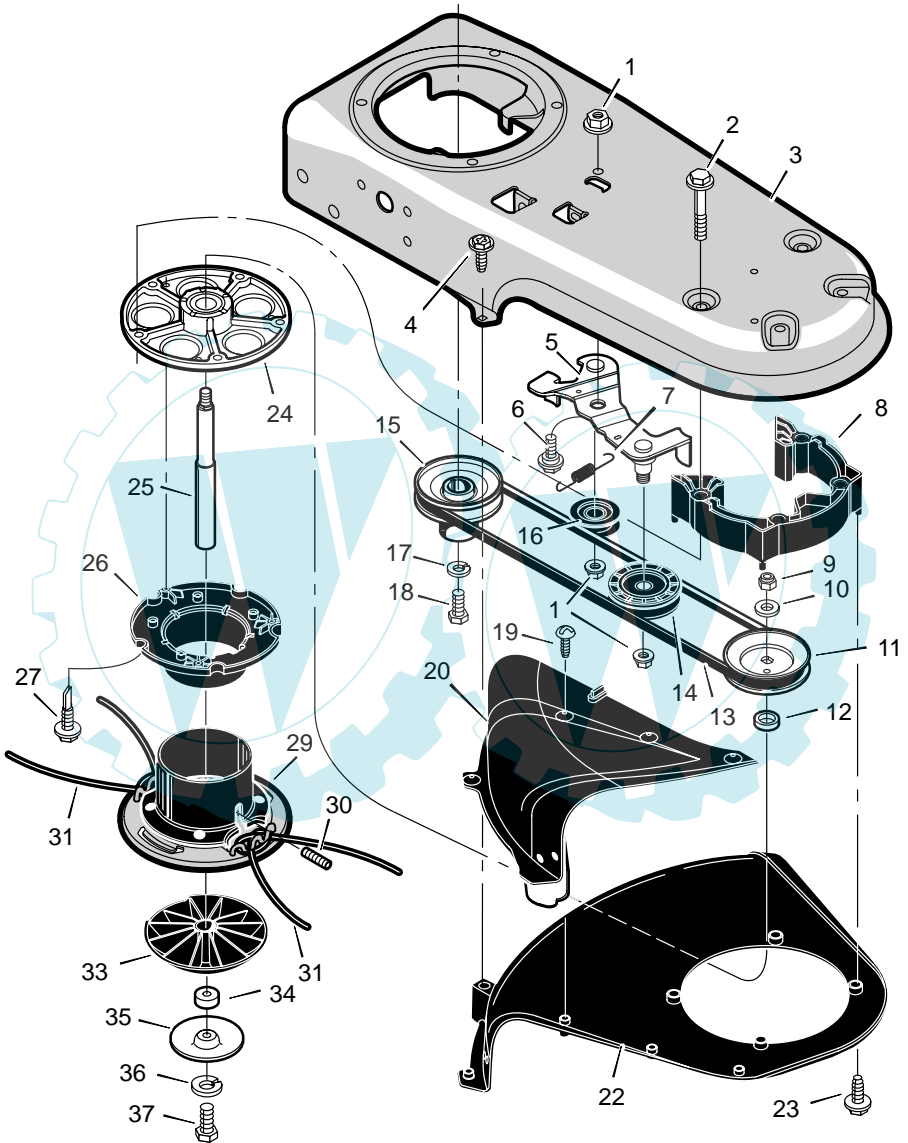

MODEL TM5000x11D Code 407S REPAIR PARTS

MODEL TM5000x11D Code 407S REPAIR PARTS

Key No.	Description	Part No.
1	Nut	MU15x84
2	Bolt	MU711978
3	Deck	MU740150-848
4	Screw	MU710272
5	Idler Assembly	MU740232
6	Bolt	MU710200
7	Spring	MU712403
8	Spacer	MU740292
9	Nut	MU712148
10	Washer	MU710083
11	Pulley, Cutting Head	MU740171
12	Spacer	MU740173
13	Belt	MU711933
14	Pulley, Idler	MU740244
15	Pulley, Engine	MU740179
16	Pulley, Idler	MU740183
17	Lockwasher	MU712147
18	Bolt	MU712146
19	Screw	MU26X235
20	Guard Assembly	MU770070
22	Guard	MU740206
23	Screw	MU26x294
24	Jackshaft Housing Assembly	MU01001049
25	Jackshaft	MU740169
26	Wrap, Upper Head	MU740163
27	Screw	MU712126
29	Assembly, Cutting Disc	MU740175-848
30	Screw, Set	MU712127
31	Line, Cutting	MU740164
33	Guide, Height	MU740157
34	Spacer	MU740210
35	Shield, Abrasion	MU740209
36	Lockwasher	MU120380
37	Bolt	MU180022