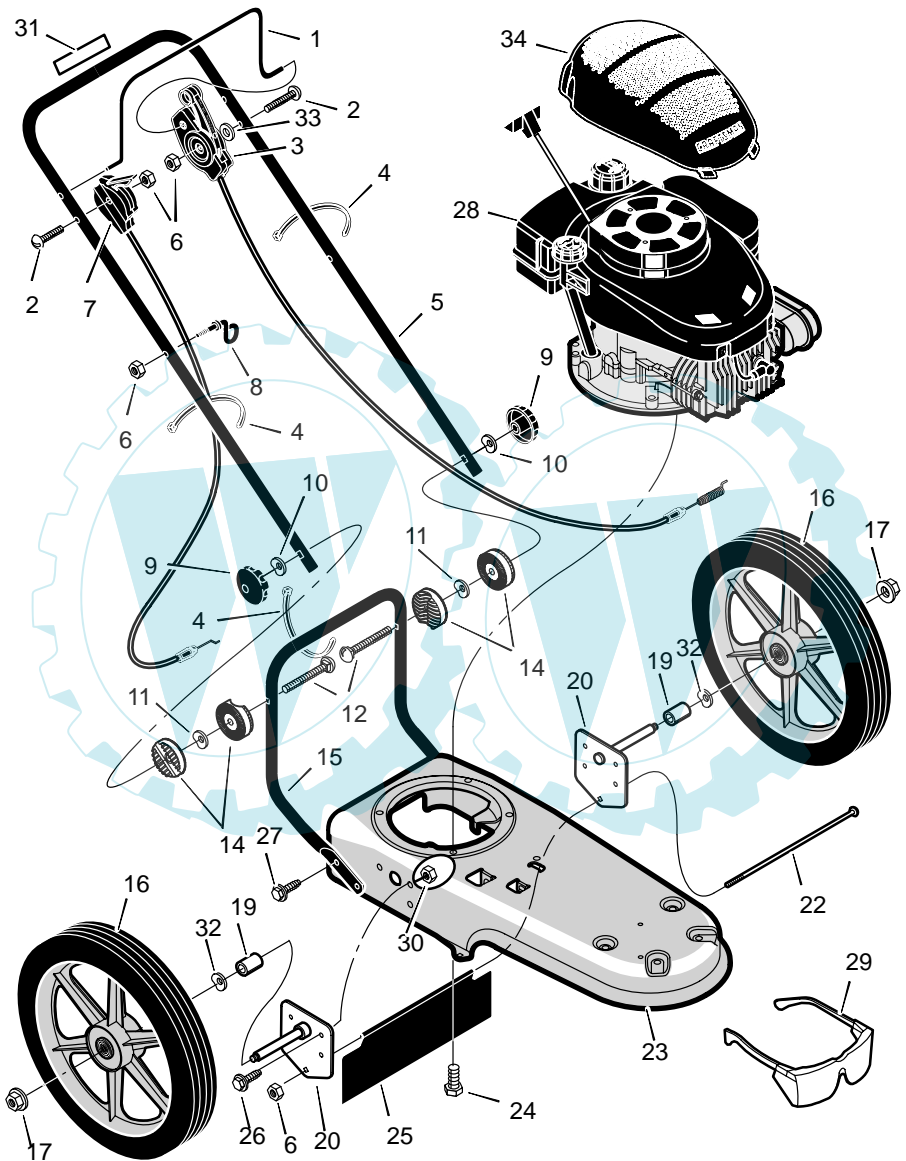

MODEL TM5000x11D Code 407S REPAIR PARTS

MODEL TM5000x11D Code 407S REPAIR PARTS

| Key No. | Description | Part No. |
|----------------|-------------------------------|-----------------|
| 1 | Lever, Stop | MU740198-848 |
| 2 | Bolt | MU323035 |
| 3 | Cable, Control Latching | MU740193 |
| 4 | Tie, Cable | MU712267 |
| 5 | Handlebar | MU740196 |
| 6 | Nut | MU710203 |
| 7 | Control, Throttle | MU740194 |
| 8 | Guide, Rope | MU672510 |
| 9 | Knob, Handlebar | MU740202 |
| 10 | Washer | MU783000 |
| 11 | Washer, Spring | MU711936 |
| 12 | Bolt | MU711937 |
| 14 | Pivot, Handlebar | MU740158 |
| 15 | Handlebar, Lower | MU740195 |
| 16 | Wheel & Tire | MU740185 |
| 17 | Nut, Axle | MU15x84 |
| 18 | Washer | MU20x3 |
| 19 | Spacer | MU740190 |
| 20 | Assembly, Axle & Bracket | MU740188 |
| 22 | Bolt, Carriage | MU711935 |
| 23 | Deck | MU740150-848 |
| 24 | Bolt | MU710265 |
| 25 | Shield, Trailing | MU740192 |
| 26 | Bolt | MU48901 |
| 27 | Screw | MU26x274 |
| 28 | Engine | ---- |
| 29 | Protection, Eye | MU711890 |
| 30 | Nut | MU15x88 |
| 31 | Decal, Engine Stop | MU712409 |
| 32 | Washer, Spring | MU20x3 |
| 33 | Spacer, PM .26x.5x.2 | MU672292 |
| 34 | Shroud, Engine (Optional) | MU1601001 |
| -- | Decal, Powertrim (not shown) | MU713004 |
| -- | Decal, Hayter (not shown) | MU712416 |
| -- | Decal, Warning (not shown) | MU713006 |
| -- | Instruction Book & Parts List | MUF-030203L |