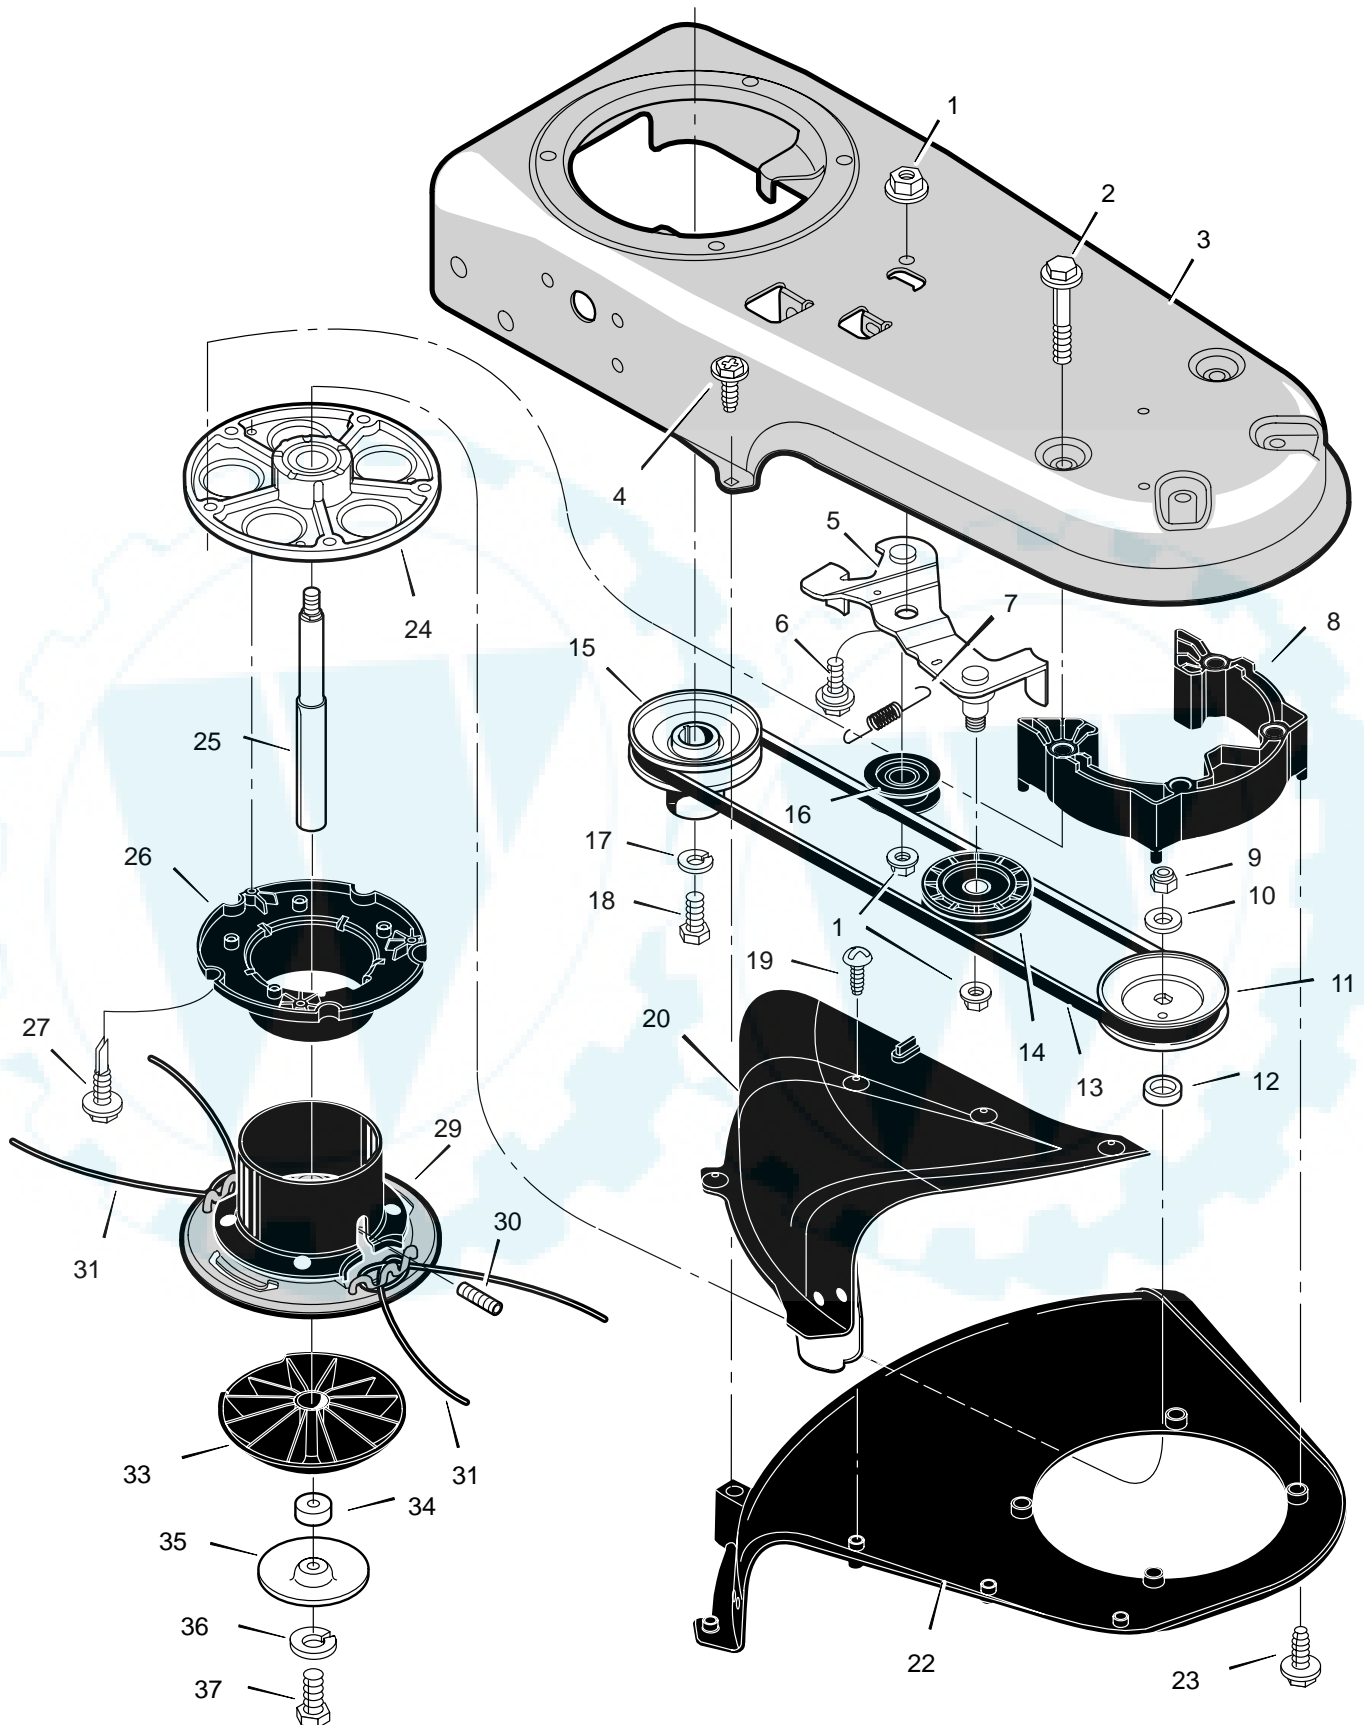

# REPAIR PARTS

## REPAIR PARTS

Key No.	Description	Part No.
1	Lever, Stop	MU740198-848
2	Bolt	MU323035
3	Cable, Control Latching	MU740193
4	Tie, Cable	MU712267
5	Handlebar	MU740196
6	Nut	MU710203
7	Control, Throttle	MU740194
8	Guide, Rope	MU672510
9	Knob, Handlebar	MU740202
10	Washer	MU783000
11	Washer, Spring	MU711936
12	Bolt	MU711937
14	Pivot, Handlebar	MU740158
15	Handlebar, Lower	MU740195
16	Wheel & Tire	MU740185
17	Nut, Axle	MU15x84
18	Washer	MU20x3
19	Spacer	MU740190
20	Assembly, Axle & Bracket	MU740188
22	Bolt, Carriage	MU711935
23	Deck	MU740150-848
24	Bolt	MU710265
25	Shield, Trailing	MU740192
26	Bolt	MU48901
27	Screw	MU26x274
28	Engine	—
29	Protection, Eye	MU711890
30	Nut	MU15x88
31	Decal, Engine Stop	MU712409
32	Washer, Spring	MU20x3
33	Spacer, PM .26x.5x.2	MU672292
—	Decal, Powertrim (not shown)	MU713004
—	Decal, Hayter (not shown)	MU712416
—	Decal, Warning (not shown)	MU713006
—	Instruction Book & Parts List	MUF-010202M

**MODEL TM5000x11**

**REPAIR PARTS**

## REPAIR PARTS

Key No.	Description	Part No.
1	Nut	MU15x84
2	Bolt	MU711978
3	Deck	MU740150-848
4	Screw	MU710272
5	Idler Assembly	MU740232
6	Bolt	MU710200
7	Spring	MU712403
8	Spacer	MU740292
9	Nut	MU712148
10	Washer	MU710083
11	Pulley, Cutting Head	MU740171
12	Spacer	MU740173
13	Belt	MU711933
14	Pulley, Idler	MU740244
15	Pulley, Engine	MU740179
16	Pulley, Idler	MU740183
17	Lockwasher	MU712147
18	Bolt	MU712146
19	Screw	MU26X235
20	Guard Assembly	MU770070
22	Guard	MU740206
23	Screw	MU26x294
24	Jackshaft Housing Assembly	MU01001049
25	Jackshaft	MU740169
26	Wrap, Upper Head	MU740163
27	Screw	MU712126
29	Assembly, Cutting Disc	MU740175-848
30	Screw, Set	MU712127
31	Line, Cutting	MU740164
33	Guide, Height	MU740157
34	Spacer	MU740210
35	Shield, Abrasion	MU740209
36	Lockwasher	MU120380
37	Bolt	MU180022