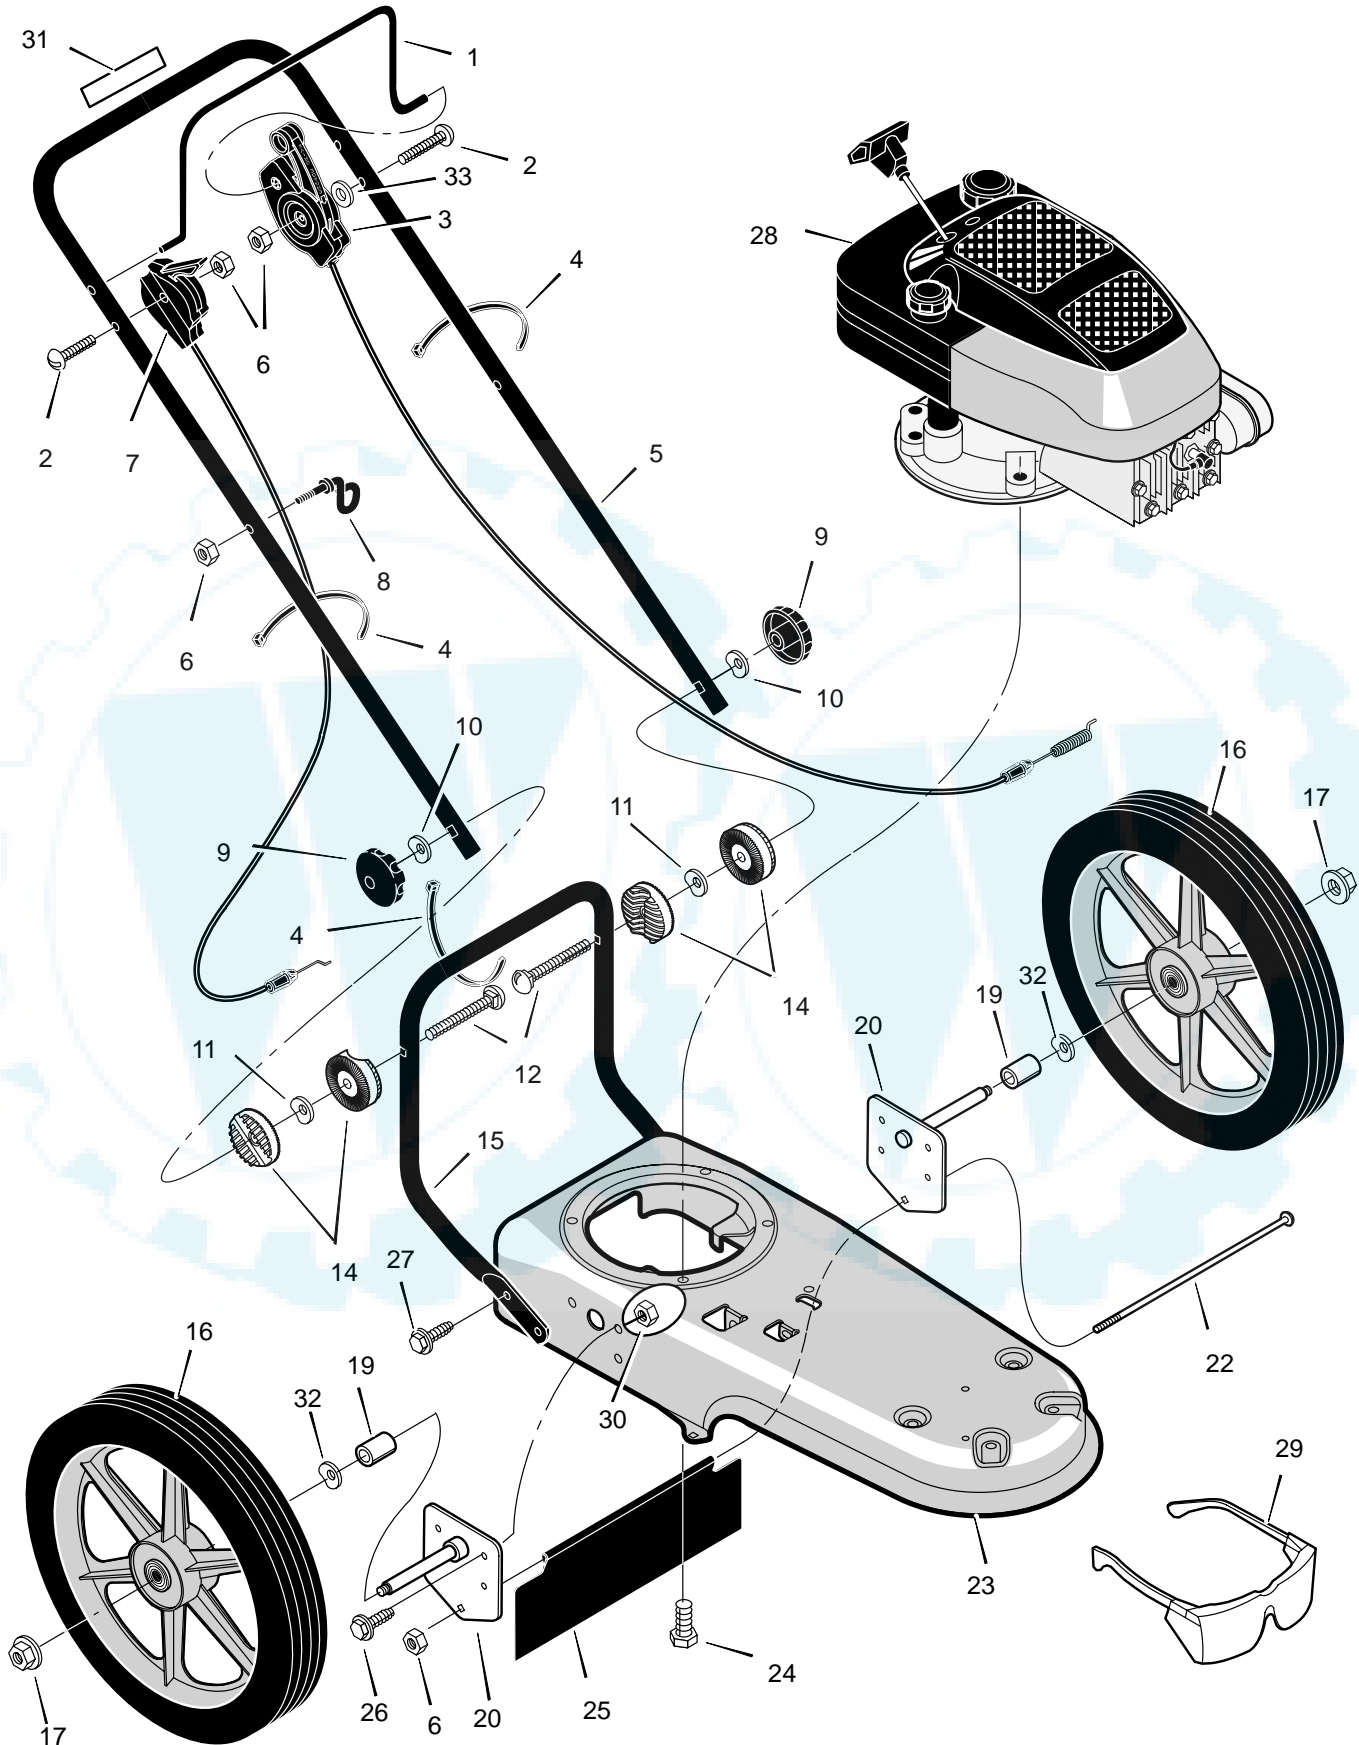

# MODEL TM5000x11

# REPAIR PARTS

**MODEL TM5000x11**

**REPAIR PARTS**

## REPAIR PARTS

Key No.	Description	Part No.
1	Nut	MU15x84
2	Bolt	MU711978
3	Deck	MU740150-848
4	Screw	MU710272
5	Idler Assembly	MU740232
6	Bolt	MU710200
7	Spring	MU712403
8	Spacer	MU740292
9	Nut	MU712148
10	Washer	MU710083
11	Pulley, Cutting Head	MU740171
12	Spacer	MU740173
13	Belt	MU711933
14	Pulley, Idler	MU740244
15	Pulley, Engine	MU740179
16	Pulley, Idler	MU740183
17	Lockwasher	MU712147
18	Bolt	MU712146
19	Screw	MU26X235
20	Guard Assembly	MU770070
22	Guard	MU740206
23	Screw	MU26x294
24	Jackshaft Housing Assembly	MU01001049
25	Jackshaft	MU740169
26	Wrap, Upper Head	MU740163
27	Screw	MU712126
29	Assembly, Cutting Disc	MU740175-848
30	Screw, Set	MU712127
31	Line, Cutting	MU740164
33	Guide, Height	MU740157
34	Spacer	MU740210
35	Shield, Abrasion	MU740209
36	Lockwasher	MU120380
37	Bolt	MU180022