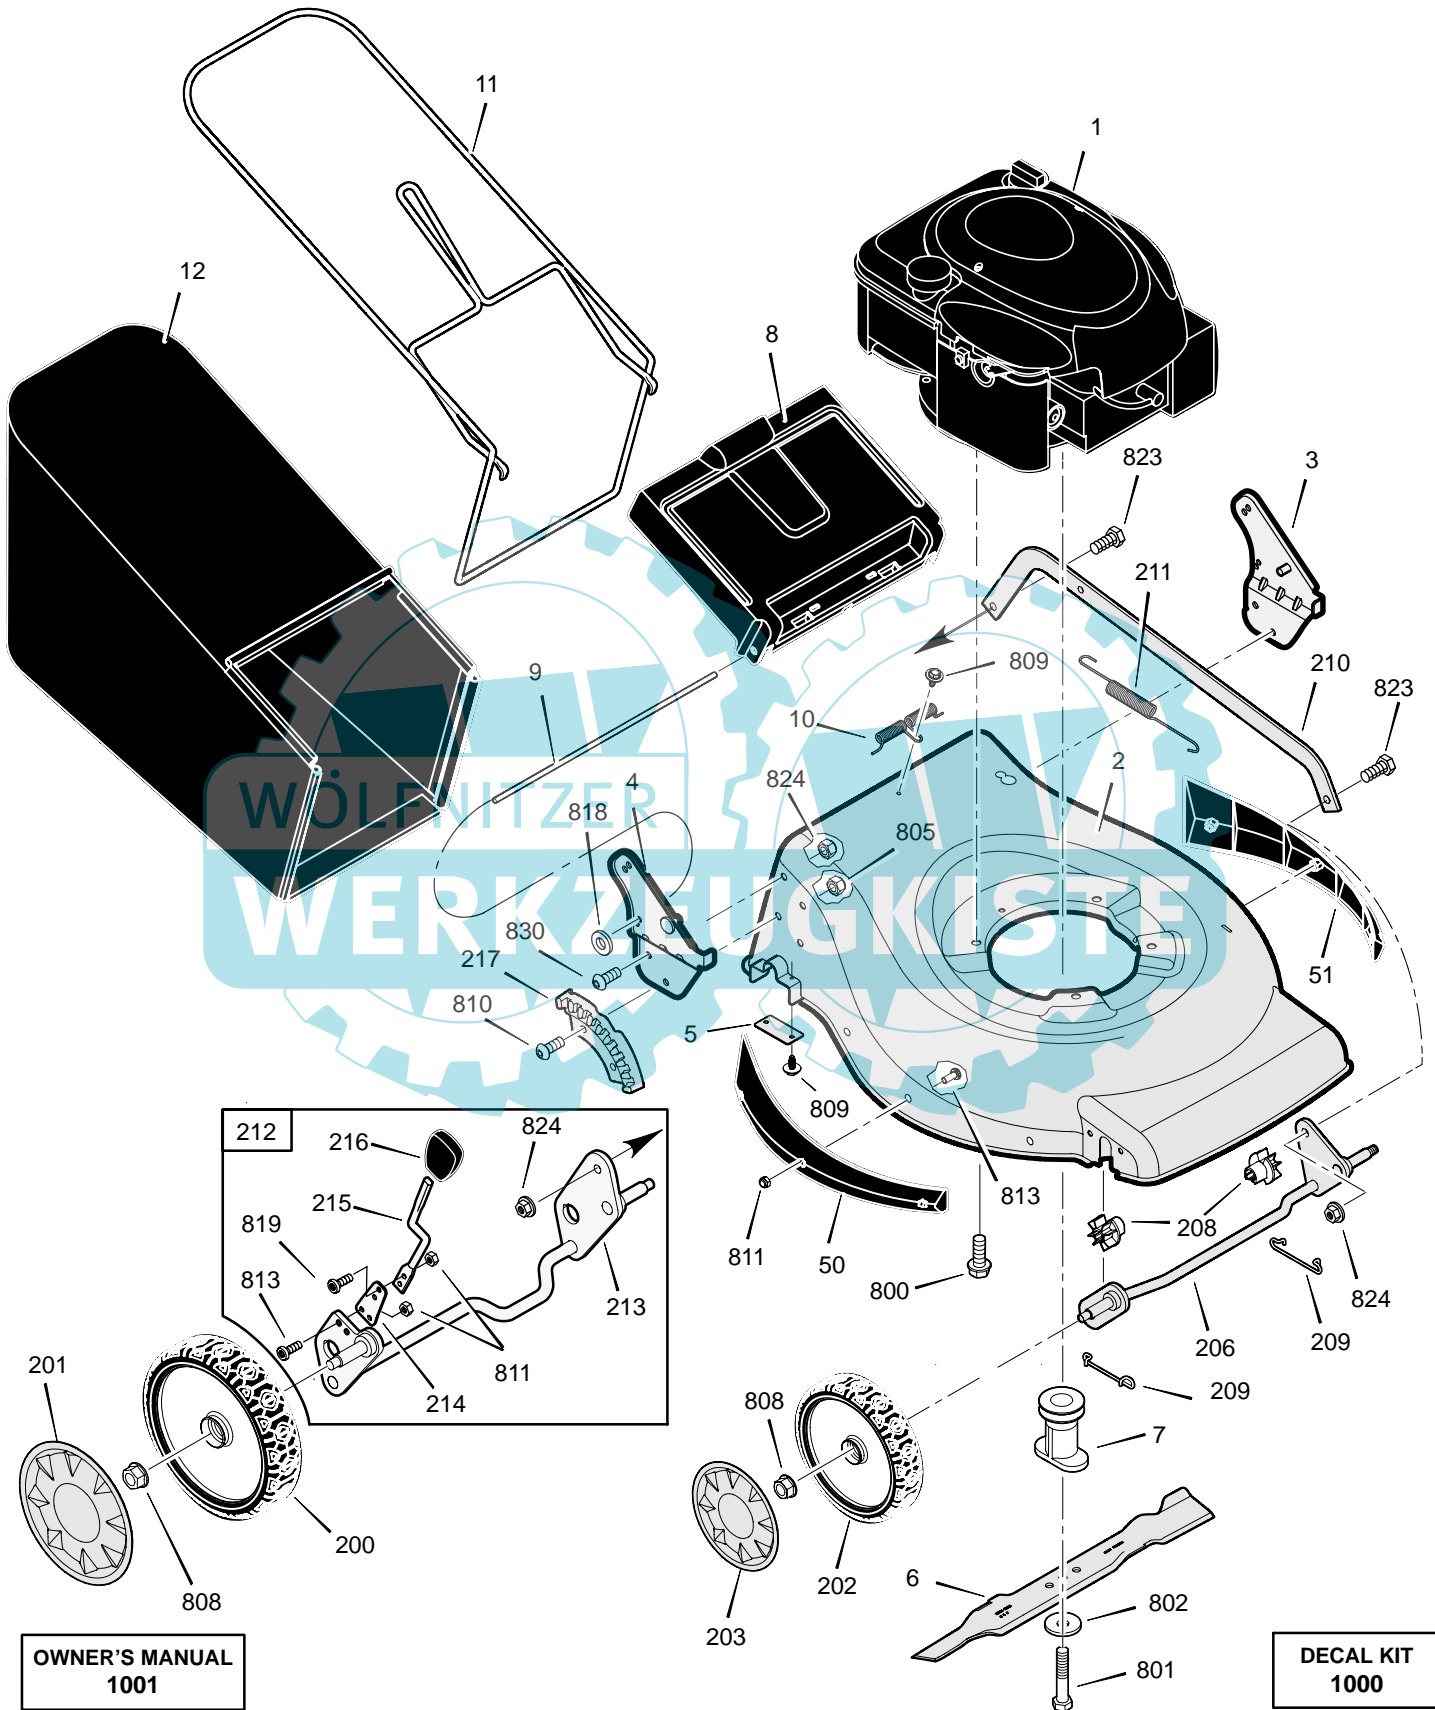

MOWER HOUSING ASSEMBLY 880422x51N

www.ersatzteil-service.de

OWNER'S MANUAL
1001

DECAL KIT
1000

10/11/07

www.ersatzteil-service.de **MOWER ASSEMBLY PARTS LIST 880422x51N**

Key No.	Part No.	Description	Key No.	Part No.	Description
1	*****	Engine	217	700118	Bracket, Height Adjuster
2	700190	Mower Housing	300	700222	Handle, Lower
3	700141	Bracket Assy, LH Handle	301	700097	Handle, Upper
4	700142	Bracket Assy, RH Handle	302	700186	Lever, Engine Stop
5	700121	Bracket, Rear Bearing Retainer	303	700158	Cable, Engine Stop
6	700162	Blade	304	700213	Tubing, Foam
7	700214	Blade Adapter Assy	305	672510MA	Guide, Rope
8	700099	Door, Rear	306	700145	Knob
9	700095	Rod, Rear Door	307	700148	Washer, Formed
10	700001	Spring, Torsion Rear Door	308	700192	Lever, Drive
11	700208	Bag Frame Assy	309	700115	Cable Assy, Drive
12	700100	Bag Assy	800	0025x6MA	Screw, Engine
50	700226	Side Guard, Right	801	700011	Bolt
51	700227	Side Guard, Left	802	1101989MA	Washer, Belleville
100	700127	Transmission	803	700131	Washer, Thrust
101	700120	Belt Guide, Transmission	804	700150	Washer
102	700123	Belt-V	805	700002	Nylon Locknut
103	700125	Cap, Dust	807	700010	Tie, Cable
104	700126	Sleeve Assy, Rear Axle	808	015x84MA	Nut, Flange
105	700132	Gear, Pinion	809	26x245MA	Screw
106	700134	Gear, Drive	810	700081	Bolt, Hex Key Head
107	700124	Dust Cover	811	700103	Nut, Nylock
108	700234	Belt Cover Assy	812	700119	Screw
110	700161	Dust Cover, RH	813	700122	Screw
200	700133	Wheel, Rear	814	26x296MA	Screw
201	700195	Hub Cap, Rear	815	700146	Bolt, Carrige
202	700200	Wheel Front	816	002x77MA	Bolt, Carrige
203	700155	Hub Cap, Front	817	700078	Washer, Split
206	700061	Front Crossbar Assy	818	700156	Nut, Speed
208	700059	Front Crossbar Bushing	819	700218	Screw
209	700071	Spring, Clip Crossbar	820	26x256MA	Screw
210	700207	Single Lever Link	821	700237	Ring-External Retaining
211	700073	Spring, Extension	822	15x116MA	Hex Nut
212	700232	Rear Crossbar Assy	823	700247	Bolt, Shoulder
213	700233	Rear Crossbar Weldment	824	015x88MA	Nut, Flange
214	700164	Spring, Adjuster	830	48901MA	Screw
215	700243	Lever, Height Adj	1000	700271	Decal Kit
216	700172	Knob, Adjuster	1001	700274	Manual Kit