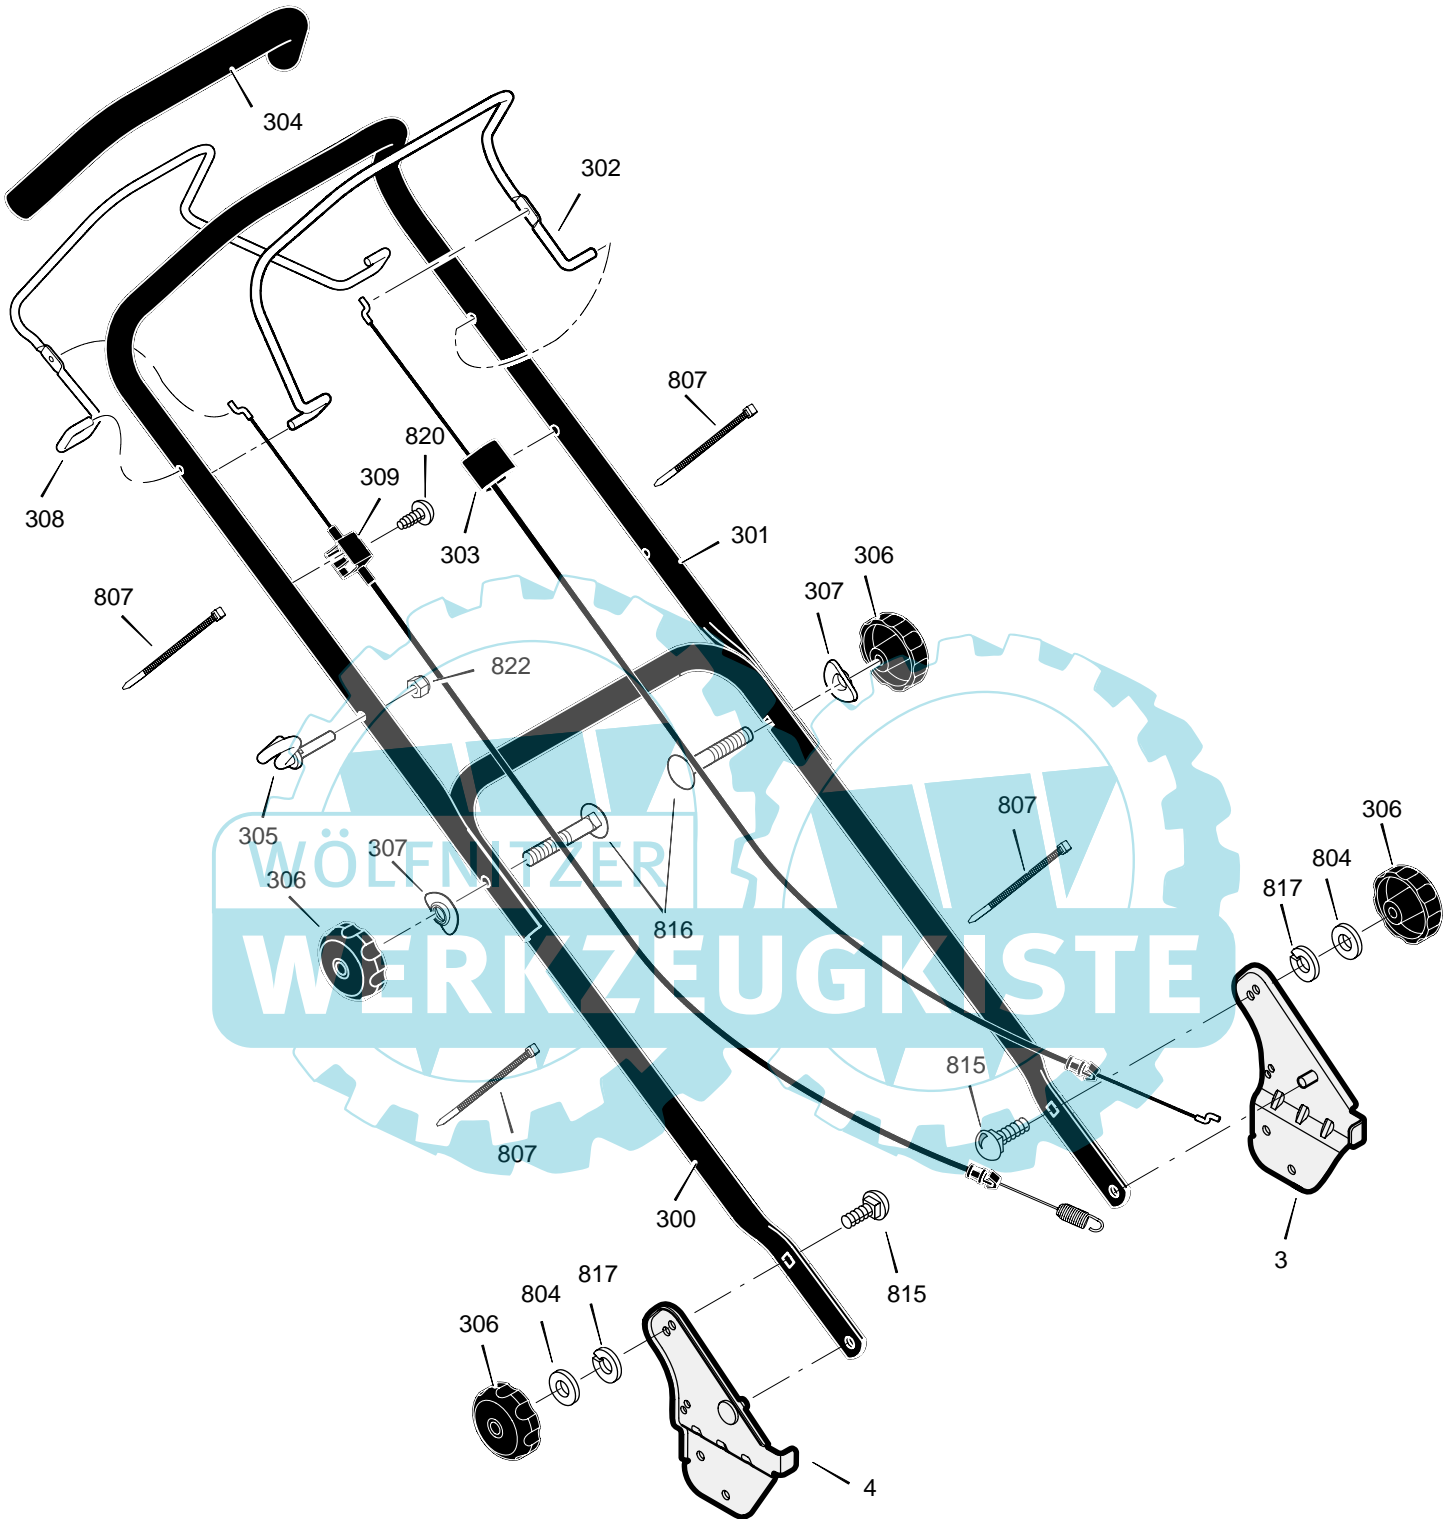

MOWER HOUSING ASSEMBLY 880422x51N

www.ersatzteil-service.de

OWNER'S MANUAL
1001

DECAL KIT
1000

10/11/07

www.ersatzteil-service.de **MOWER ASSEMBLY PARTS LIST 880422x51N**

Key No.	Part No.	Description	Key No.	Part No.	Description
1	*****	Engine	217	700118	Bracket, Height Adjuster
2	700190	Mower Housing	300	700222	Handle, Lower
3	700141	Bracket Assy, LH Handle	301	700097	Handle, Upper
4	700142	Bracket Assy, RH Handle	302	700186	Lever, Engine Stop
5	700121	Bracket, Rear Bearing Retainer	303	700158	Cable, Engine Stop
6	700162	Blade	304	700213	Tubing, Foam
7	700214	Blade Adapter Assy	305	672510MA	Guide, Rope
8	700099	Door, Rear	306	700145	Knob
9	700095	Rod, Rear Door	307	700148	Washer, Formed
10	700001	Spring, Torsion Rear Door	308	700192	Lever, Drive
11	700208	Bag Frame Assy	309	700115	Cable Assy, Drive
12	700100	Bag Assy	800	0025x6MA	Screw, Engine
50	700226	Side Guard, Right	801	700011	Bolt
51	700227	Side Guard, Left	802	1101989MA	Washer, Belleville
100	700127	Transmission	803	700131	Washer, Thrust
101	700120	Belt Guide, Transmission	804	700150	Washer
102	700123	Belt-V	805	700002	Nylon Locknut
103	700125	Cap, Dust	807	700010	Tie, Cable
104	700126	Sleeve Assy, Rear Axle	808	015x84MA	Nut, Flange
105	700132	Gear, Pinion	809	26x245MA	Screw
106	700134	Gear, Drive	810	700081	Bolt, Hex Key Head
107	700124	Dust Cover	811	700103	Nut, Nylock
108	700234	Belt Cover Assy	812	700119	Screw
110	700161	Dust Cover, RH	813	700122	Screw
200	700133	Wheel, Rear	814	26x296MA	Screw
201	700195	Hub Cap, Rear	815	700146	Bolt, Carrige
202	700200	Wheel Front	816	002x77MA	Bolt, Carrige
203	700155	Hub Cap, Front	817	700078	Washer, Split
206	700061	Front Crossbar Assy	818	700156	Nut, Speed
208	700059	Front Crossbar Bushing	819	700218	Screw
209	700071	Spring, Clip Crossbar	820	26x256MA	Screw
210	700207	Single Lever Link	821	700237	Ring-External Retaining
211	700073	Spring, Extension	822	15x116MA	Hex Nut
212	700232	Rear Crossbar Assy	823	700247	Bolt, Shoulder
213	700233	Rear Crossbar Weldment	824	015x88MA	Nut, Flange
214	700164	Spring, Adjuster	830	48901MA	Screw
215	700243	Lever, Height Adj	1000	700271	Decal Kit
216	700172	Knob, Adjuster	1001	700274	Manual Kit