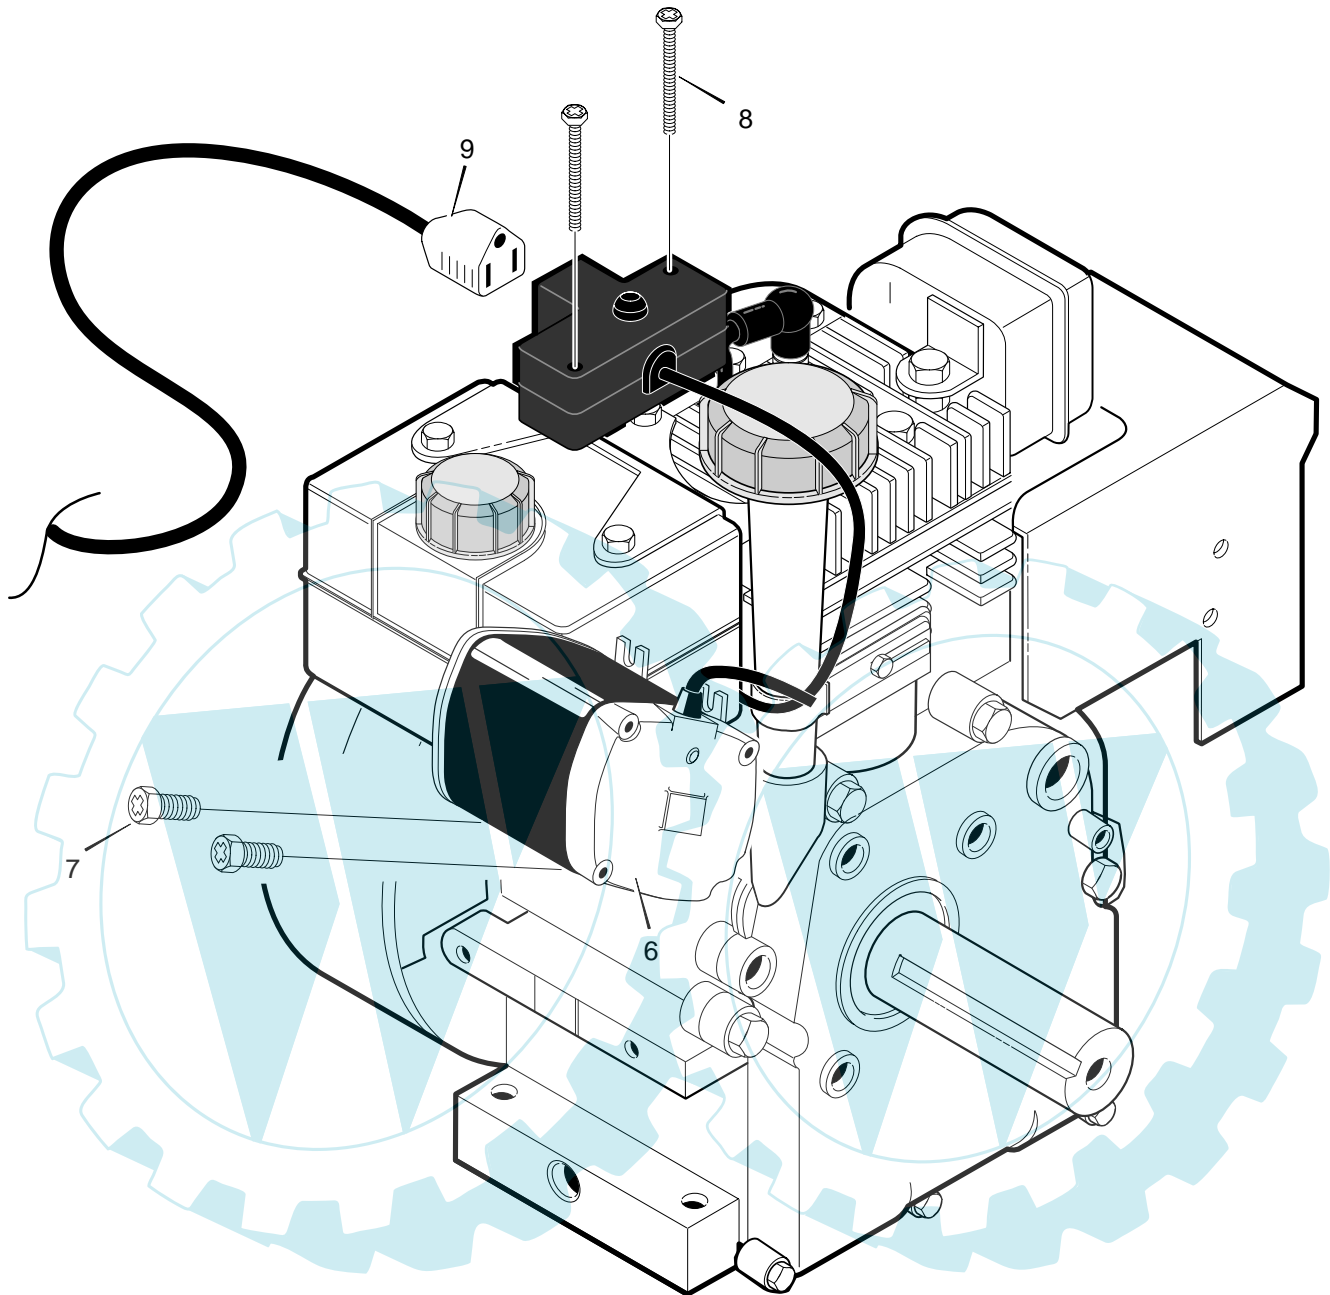

MODEL 627809x54D

REPAIR PARTS
ENGINE

Key No.	Part No.	Description
2	-----	ENGINE
3	002x97	BOLT, CARRIAGE 5/16-18
4	028x76	RETAINER, PUSH
5	710026	NUT, HEX 5/16-18
6	1501109	PULLEY, ENGINE
7	710247	WASHER
8	71063	WASHER .38ID
9	71015	SCREW, 3/8-24X1.00
10	579932	BELT, V 3L 33.13LG
11	585416	BELT, V 4L 38.1MF16" 5-10
12	1501112 YZ	BRACKET ASSEMBLY, IDLER
13	1501065	BUSHING, IDLER BRACKET
14	71060	WASHER, SPLIT
15	910828	SCREW 5/16-24 X 1.00

Key No.	Part No.	Description
16	165x164	SPRING, IDLER TRACTION DRIVE
17	50793	PULLEY, IDLER
18	590	NUT, JAM 3/8-16
20	1501201	GUIDE, BELT
22	71060	WASHER, SPTLK .31X.58X.08
23	1501482	PLATE, ANTI VIBRATION
24	910828	SCREW, 5/16-24X 1.00
25	-----	FRAME ASSEMBLY
25-1	1501062E245	PLATE, ENGINE MOUNT
25-2	310169	SCREW, TAP 1/4-20 X .63
25-3	25x020	SCREW, TAP 5/16-18 X .50
25-4	1501049E245	FRAME, MOTOR BOX
25-5	26x263	SCREW
--	F-031028L	OWNER'S MANUAL

MODEL 627809x54D

REPAIR PARTS
ELECTRIC START ASSEMBLY

Key No.	Part No.	Description
6	761290	MOTOR, STARTER
7	6216	SCREW
8	6217	SCREW
9	761332	CORD, STARTER

MODEL 627809x54D

REPAIR PARTS
MUFFLER GUARD

Key No.	Part No.	Description
16	304436	GUARD, MUFFLER
17	304807	SCREW
18	304810	WASHER
19	304809	WASHER

MODEL 627809x54D

REPAIR PARTS
GEAR CASE

Key No.	Part No.	Description
300	896	CASE, GEAR, RH
301	895	CASE, GEAR, LH
303	910828	SCREW, 5/16-24 x 1.00
304	71100	NUT, 5/16-24
305	330434	SCREW, 5/16-24 x 1.50
306	53749	PLUG, PIPE 0.25-18
310	780151	SEAL, OIL
311	53743	BEARING, SLEEVE
312	53748	WASHER, FLAT
313	760529	SHAFT, AUGER OUTPUT
314	897	GASKET, GEAR BOX
315	53730	WORM GEAR