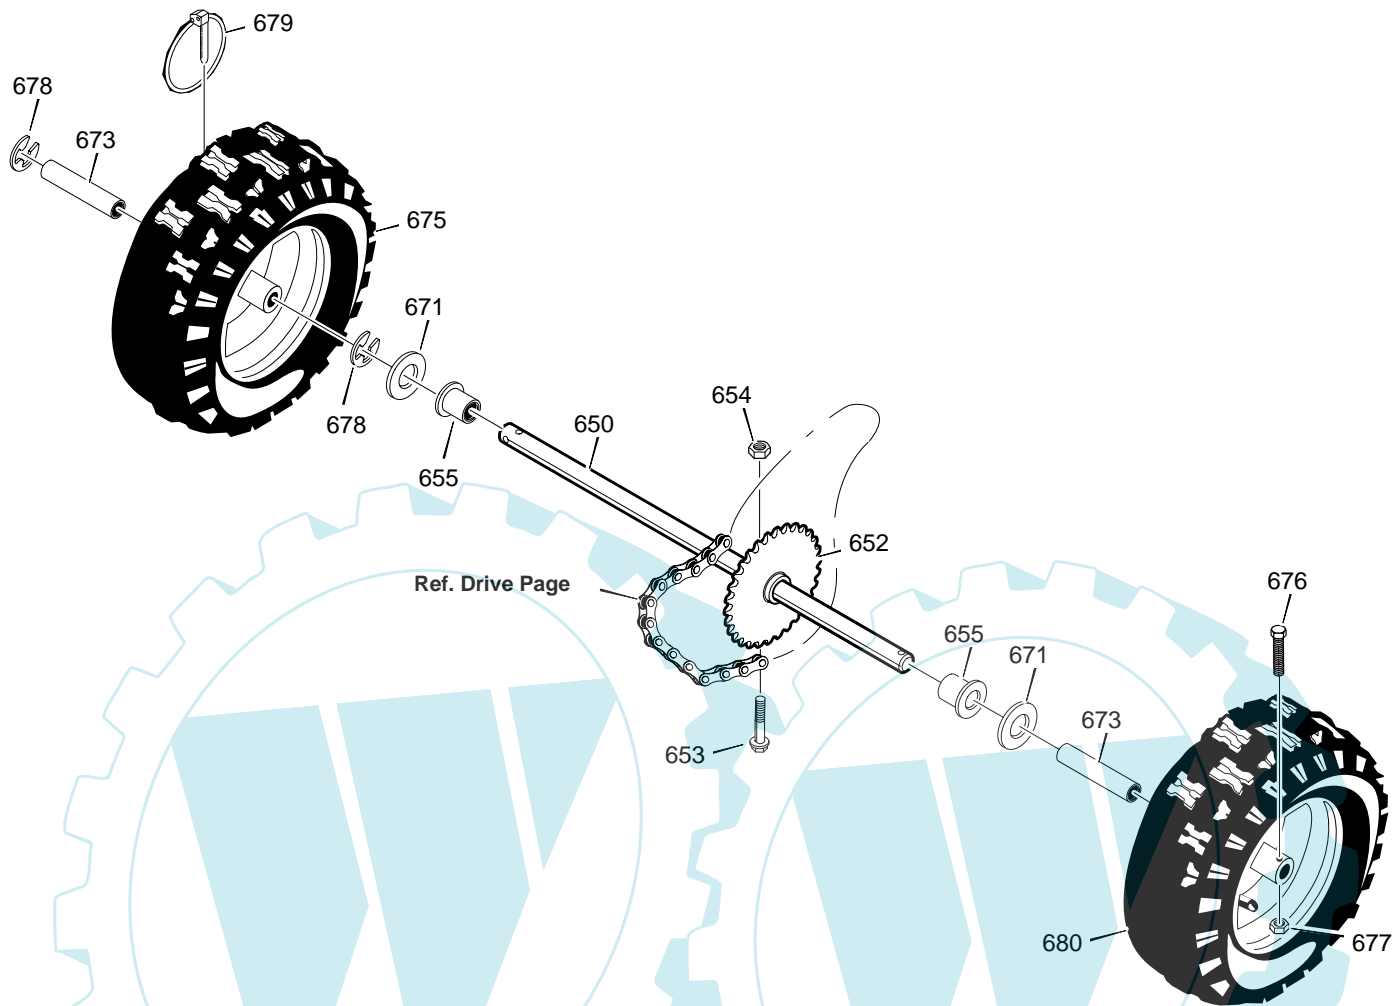

MODEL 627809x54D

REPAIR PARTS
REMOTE CONTROL

MODEL 627809x54D

REPAIR PARTS REMOTE CONTROL

Key No.	Part No.	Description
965	318468	TENSION SPRING
967	310088	BOLT, SHOULDER
968	73787	FLATWASHER
969	15x143	NUT
970	313676	SCREW, 5/16-18 X 0.75
971	306447 YZ	BRACKET, CABLE CHUTE
972	71391	NUT, 5/16-18
973	95105	TRIM STRIP, BLACK
975	1501310	CABLE, CHUTE DEFLECTOR
981	780220	WIRE FORM, REMOTE CHUTE CABLE
987	760858	SCREW, 1/4-20 x 0.38
994	71045	NUT, 3/8-16
995	304728	GRIP, LEVER

MODEL 627809x54D

REPAIR PARTS
HEADLIGHT

Key No.	Part No.	Description
620	307395	HOUSING, HEADLIGHT UPPER
621	581575	HEADLIGHT, ASSY
621-2	309789	LENS
621-4	581576	BULB 1156
621-6	309792	BACK, METALIZED
621-8	309793	SOCKET
622	1501513	HOUSING, HEADLIGHT LOWER
623	307781	SCREW, #8X1.75
624	307767	WIRING HARNESS
625	4029 YZ	BRACKET, HEADLIGHT
626	002x88	BOLT, 5/16-18 x 2 CARR.
627	580527	WASHER, SADDLE
628	71061	WASHER, EXLK .32X.60X.040
629	71060	WASHER, SPTLK .31X.58X.08
630	15x144	NUT, 5/16-18
631	235	SCREW, 5/16-18X2.00
632	71060	WASHER, SPTLK
633	15x144	NUT, 5/16-18
634	071372	TIE, CABLE

MODEL 627809x54D

REPAIR PARTS
WHEELS

Key No.	Part No.	Description
650	1501563	SHAFT, AXLE
652	1501089	SPRKT & HUB
653	01x193	SCREW, 1/4-20 x 1.75
654	15x145	NUT, 1/4-20 HEX NYLOCK
655	1501114	BEARING, AXLE
671	712120	FLATWASHER
673	1501138	BUSHING, WHEEL
675	580362	TIRE & RIM, RIGHT
676	577015	SCREW, 1/4-20X1.75 HH
677	15X145	NUT, 1/4-20 HEX NYLOCK
678	239	RING, RET
679	73842	PIN, KLIK .25 X 1.38 DIA
680	580362	TIRE & RIM, LEFT