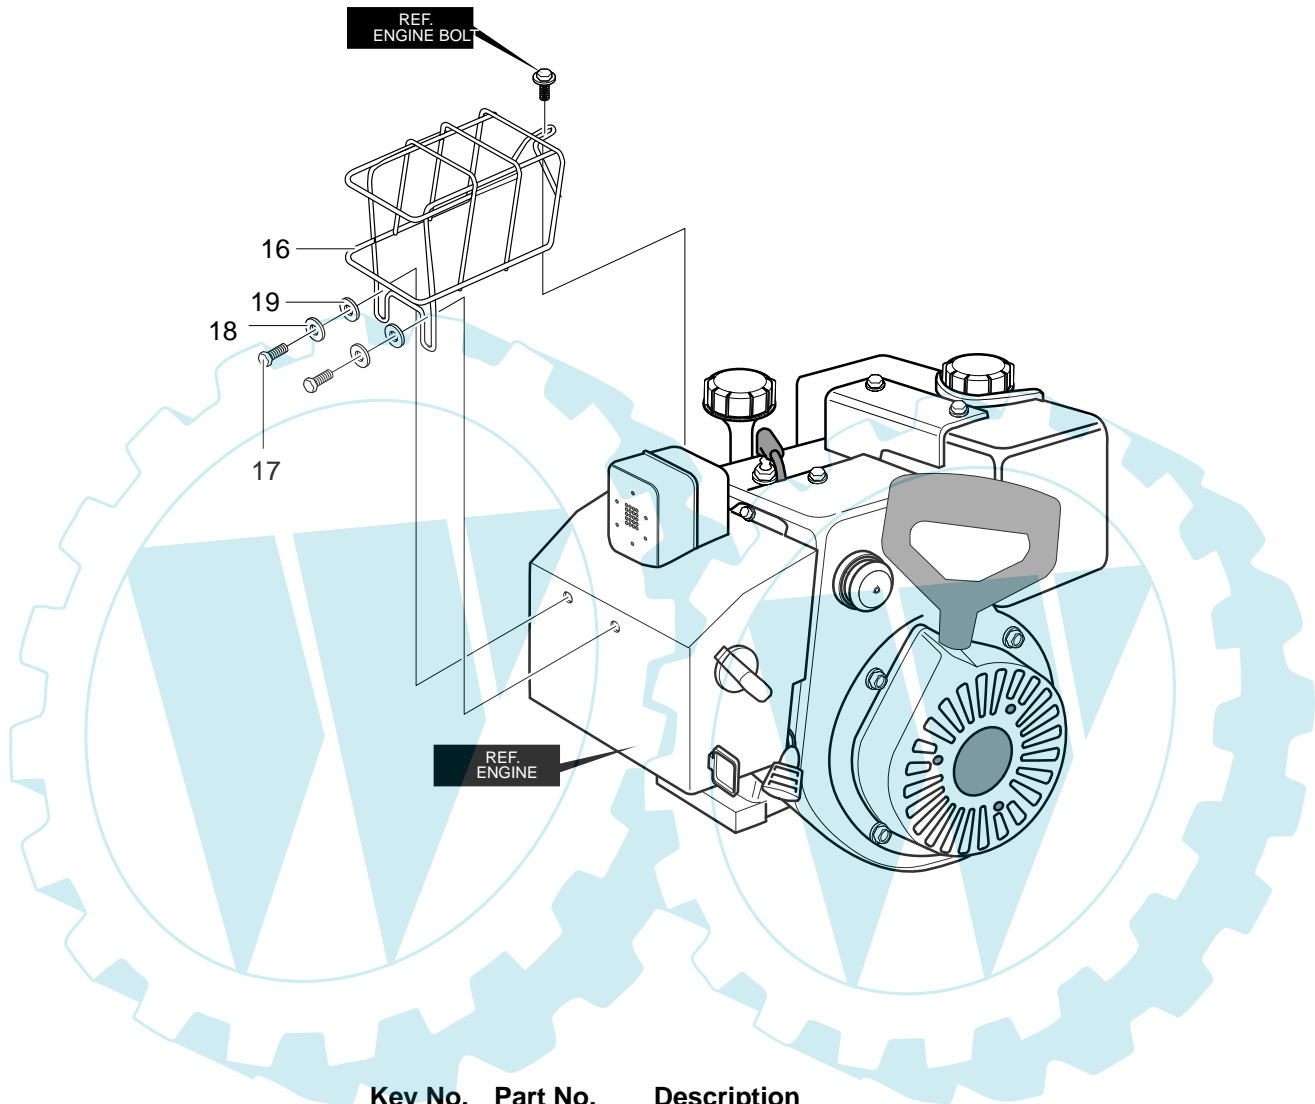

Key No.	Part No.	Description
16	165x164	SPRING, IDLER TRACTION DRIVE
17	50793	PULLEY, IDLER
18	590	NUT, JAM 3/8-16
20	1501201	GUIDE, BELT
22	71060	WASHER, SPTLK .31X.58X.08
23	1501482	PLATE, ANTI VIBRATION
24	910828	SCREW, 5/16-24X 1.00
25	-----	FRAME ASSEMBLY
25-1	1501062E245	PLATE, ENGINE MOUNT
25-2	310169	SCREW, TAP 1/4-20 X .63
25-3	25x020	SCREW, TAP 5/16-18 X .50
25-4	1501049E245	FRAME, MOTOR BOX
25-5	26x263	SCREW
--	F-031028L	OWNER'S MANUAL

MODEL 627809x54D

REPAIR PARTS
ELECTRIC START ASSEMBLY

Key No.	Part No.	Description
6	761290	MOTOR, STARTER
7	6216	SCREW
8	6217	SCREW
9	761332	CORD, STARTER

MODEL 627809x54D

REPAIR PARTS
MUFFLER GUARD

Key No.	Part No.	Description
16	304436	GUARD, MUFFLER
17	304807	SCREW
18	304810	WASHER
19	304809	WASHER

MODEL 627809x54D

REPAIR PARTS
GEAR CASE

Key No.	Part No.	Description
300	896	CASE, GEAR, RH
301	895	CASE, GEAR, LH
303	910828	SCREW, 5/16-24 x 1.00
304	71100	NUT, 5/16-24
305	330434	SCREW, 5/16-24 x 1.50
306	53749	PLUG, PIPE 0.25-18
310	780151	SEAL, OIL
311	53743	BEARING, SLEEVE
312	53748	WASHER, FLAT
313	760529	SHAFT, AUGER OUTPUT
314	897	GASKET, GEAR BOX
315	53730	WORM GEAR

MODEL 627809x54D

REPAIR PARTS
FRAME

MODEL 627809x54D

**REPAIR PARTS
FRAME**

Key No.	Part No.	Description
90	1501055E717	COVER, BOTTOM
91	310169	SCREW, 1/4-20X .63
103	1501226 YZ	IDLER ASSEMBLY, AUGER
105	711682	PIN, HAIR .38DIAx1.64LG
106	761761	PIN, CLEVIS 3/16" DIA
107	165X159	SPRING, TENSION
108	761675 YZ	ASSY., SPRING ATTACH
110	585781	BOLT, 3/8-16X1.25 CARR.
111	711617	WASHER, FLAT
122	780055	SCREW, TAP 5/16-18 X .50
148	50793	PULLEY, IDLER
149	590	NUT, JAM 3/8-16
160	1501172	COVER, BELT
162	26X306	SCREW, TAP
166	71067	WASHER, FLAT
168	1501200	SPACER, AUGER BRACKET