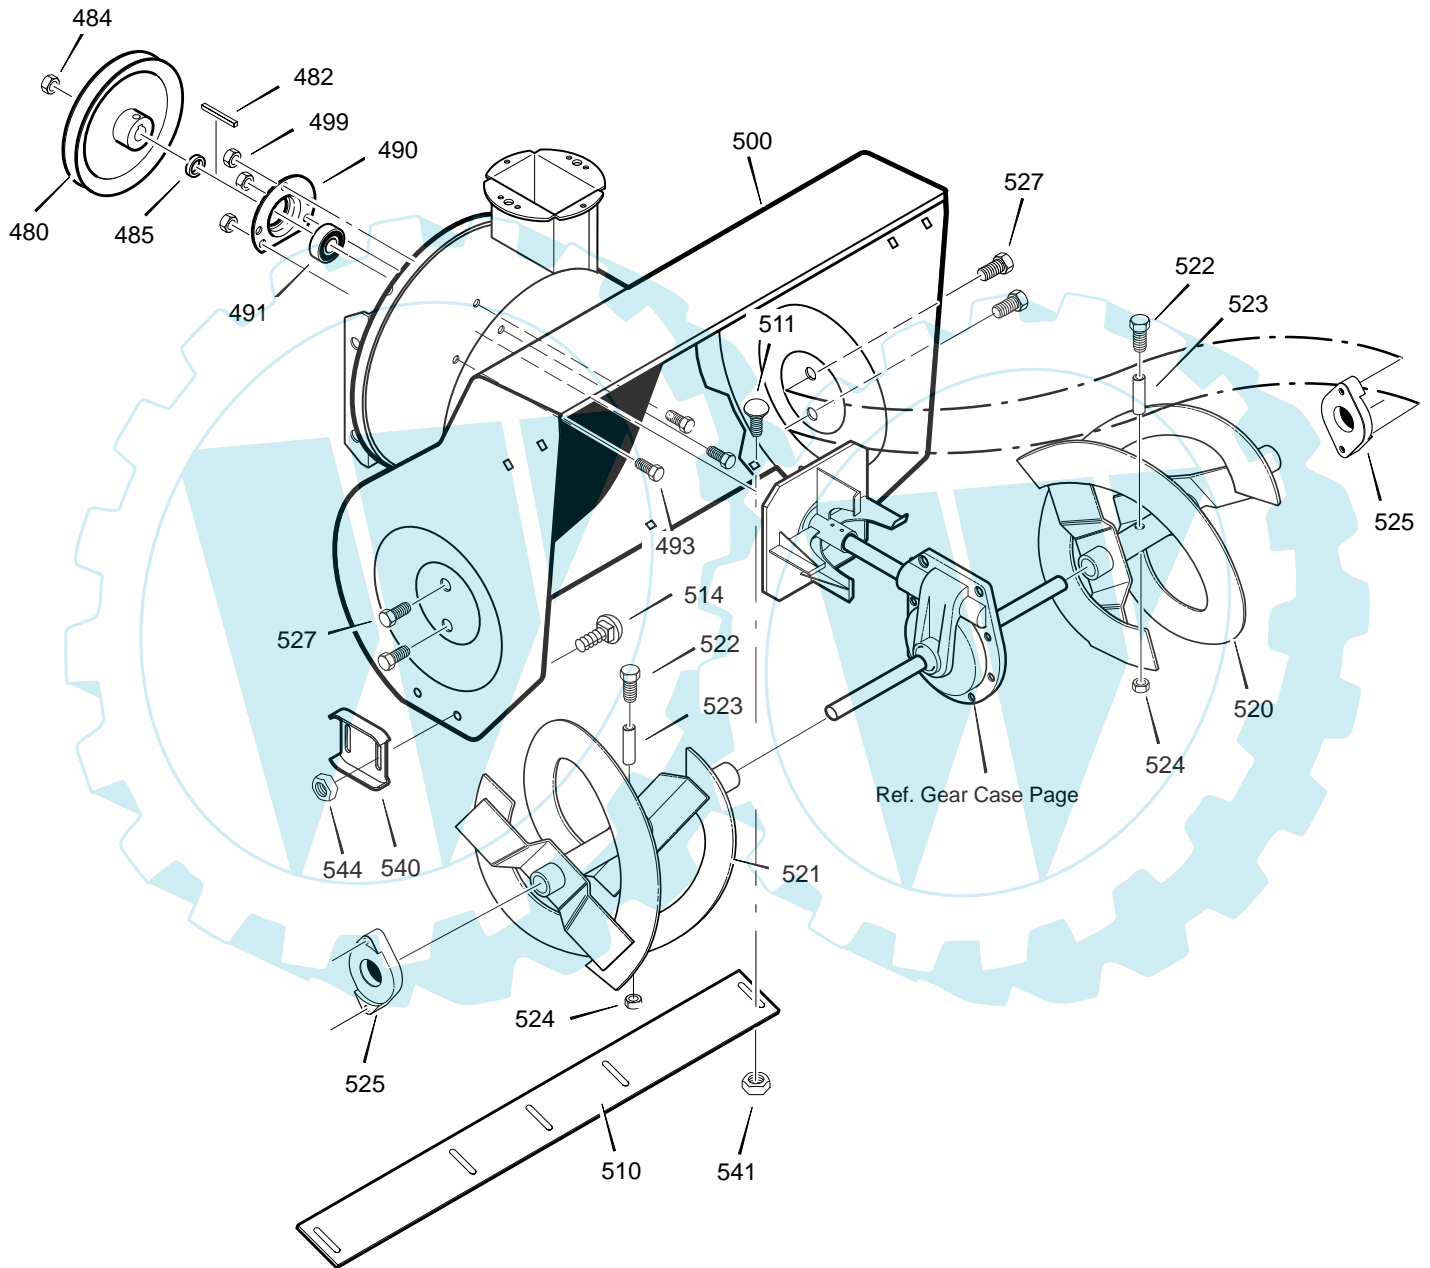

MODEL 627809x54D

REPAIR PARTS
AUGER HOUSING

MODEL 627809x54D

**REPAIR PARTS
AUGER HOUSING**

Key No.	Part No.	Description
480	583146	PULLEY, 4L 8.40 OD
482	2001022	KEY, SQUARE 3/16 X 3/4
484	15x112	NUT, 1/2-20
485	1501158	SPACER, FRICTION PULLEY
490	582957 YZ	RETAINER, BALL BRNG
491	43846	BEARING, BALL
493	001X92	BOLT, HEX 5/16-18X .50
499	710026	NUT, 5/16-18 HEXWDFLLK
500	1501120E245	HOUSING, ASSY
510	760656E717	BLADE, SCRAPER
511	340720	BOLT, 5/16-18X.75
514	710026	NUT, 5/16-18
520	760605E717	AUGER, ASSY, LH
521	760606E717	AUGER, ASSY, RH
522	9524	SCREW, 1/4-20 X 1.75
523	3943	SPACER, SLEEVE
524	73826	NUT, 1/4-20
525	53757	BEARING, FLANGE
527	70984	SCREW, 5/16-18X .75
540	762379E700	SKID, HEIGHT ADJUST
541	340720	BOLT, 5/16-18 X .75
544	710026	NUT, 5/16-18
- -	1501216	KIT, SHEAR BOLT