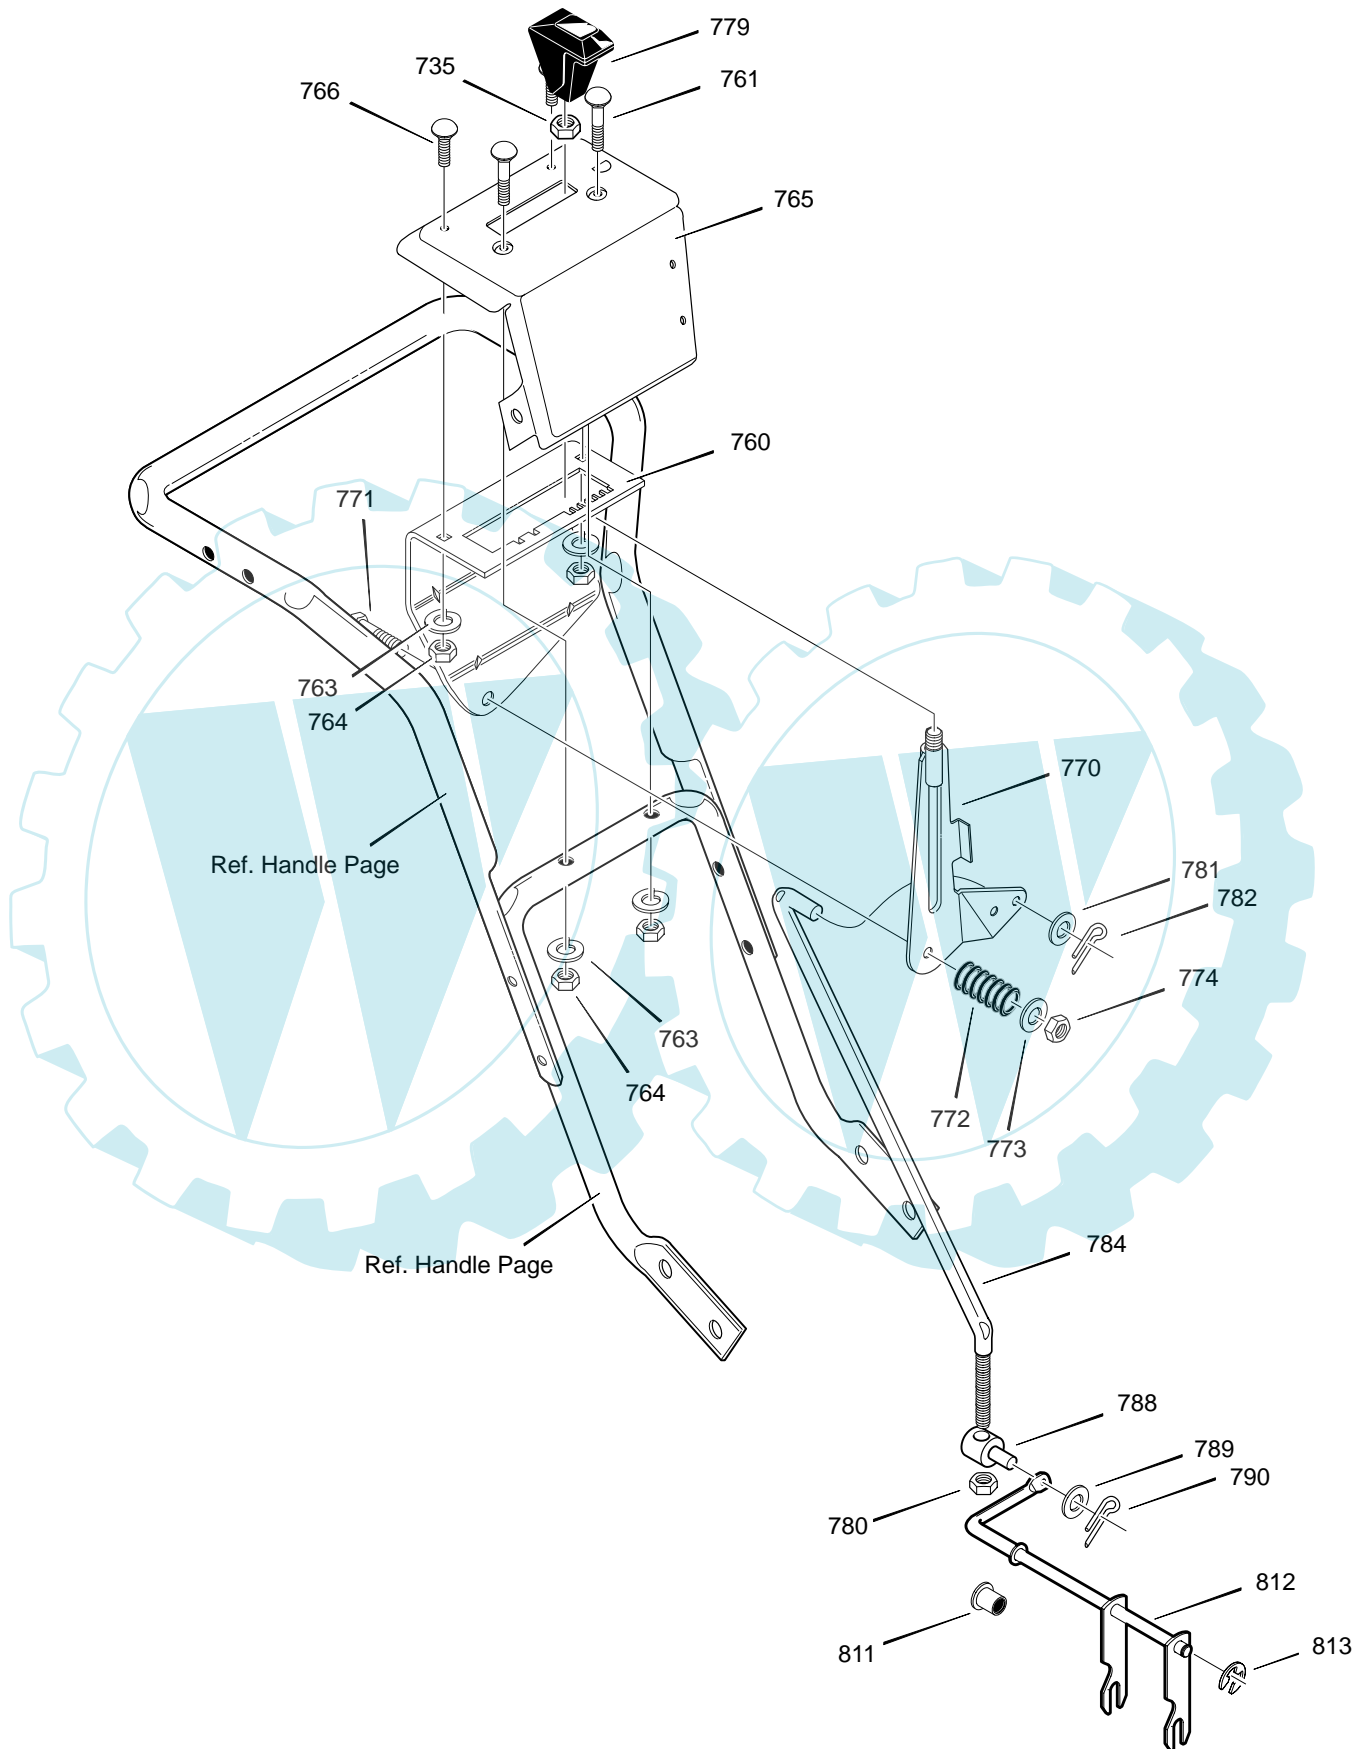

MODEL 627809x54D

REPAIR PARTS
HANDLE

MODEL 627809x54D

**REPAIR PARTS
HANDLE**

Key No.	Part No.	Description
720	310614E717	HANDLE, UPPER
721	7288	SCREW, 3/8-16 X 3
722	71072	WASHER, FLAT
723	71062	WASHER
724	71044	NUT, 3/8-16
728	7289	STOP, PLASTIC
730	71007	SCREW, 3/8-16 X 2
731	71072	WASHER, FLAT
732	71062	WASHER
733	71044	NUT, 3/8-16
735	5146E717	HANDLE, RIGHT
736	5142E717	HANDLE, LEFT
737	760074	PIN, PIVOT CLUTCH
738	3535	NUT, PUSH ON CAP
739	4049	BUMPER, RECTANGLE
740	1501123	CABLE, DRIVE
741	761872	CABLE, AUGER CLUTCH
743	313441	BRACKET, CABLE ADJUSTER
744	1673	SPRING, AUGER CLUTCH
745	15x145	NUT, 1/4-20
750	5543E717	HANDLE, LOWER
751	25x021	SCREW, TAP 5/16-18 X .75
759	579860	SPOOL-CABLE, AUGRT CLUTCH
760	1501059 YZ	BRACKET, CABLE SPOOL YZ
762	1501122	CABLE, LOWER DRIVE 12"
763	001798	BOLT, HEX 1/4-20 X 1.5
765	308146	BOOT, CLUTCH SPRING
766	333928	GRIP

MODEL 627809x54D

REPAIR PARTS
CONTROL PANEL

MODEL 627809x54D

**REPAIR PARTS
CONTROL PANEL**

Key No.	Part No.	Description
735	71045	NUT, 3/8-16 HEX JAM
760	308905E717	BRACKET, SHIFT CONTROL
761	762148	CARR. BOLT, 1/4-20 X 2
763	71059	WASHER
764	71034	NUT, 1/4-20 REGHEX
765	761973E245	CONTROL PANEL
766	3809	CARR. BOLT, 1/4-20 X 0.63
770	305260E717	SHIFT LEVER ASSY
771	302900	SCREW, 5/16-18X1.75
772	50786	SPRING
773	71071	FLATWASHER
774	71038	NUT, 5/16-18 HEX
779	304728	GRIP
780	71042	NUT, 5/16-24
781	71071	WASHER, FLAT .349X.69X.066
782	71081	PIN, COTTER
784	761668	ROD, SPEED CONTROL
788	584593 YZ	NUT, TRUNNION 5/16-24
789	71071	WASHER, FLAT .349X.69X.066
790	71081	PIN, COTTER
811	579944	FLANGED BEARING
812	1501110 YZ	ROD ASSY, YOKE PANEL
813	11X30	RING, RETAINER