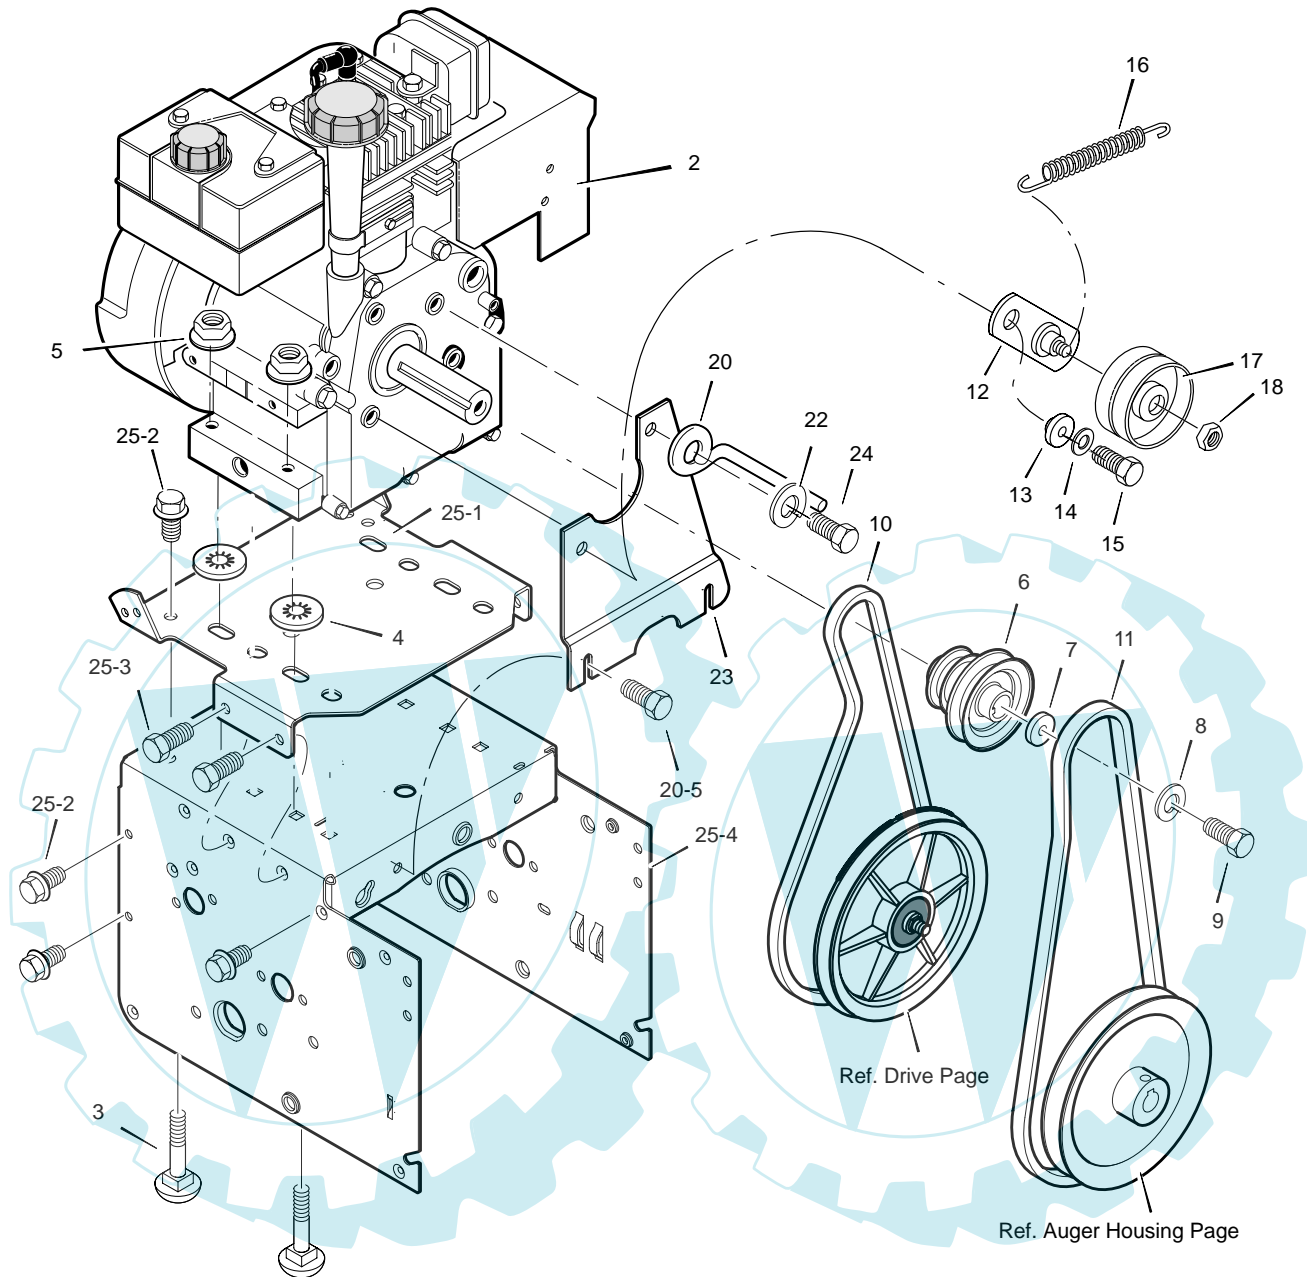

MODEL 627809x54D

REPAIR PARTS
ENGINE

Key No.	Part No.	Description
2	-----	ENGINE
3	002x97	BOLT, CARRIAGE 5/16-18
4	028x76	RETAINER, PUSH
5	710026	NUT, HEX 5/16-18
6	1501109	PULLEY, ENGINE
7	710247	WASHER
8	71063	WASHER .38ID
9	71015	SCREW, 3/8-24X1.00
10	579932	BELT, V 3L 33.13LG
11	585416	BELT, V 4L 38.1MF16" 5-10
12	1501112 YZ	BRACKET ASSEMBLY, IDLER
13	1501065	BUSHING, IDLER BRACKET
14	71060	WASHER, SPLIT
15	910828	SCREW 5/16-24 X 1.00

Key No.	Part No.	Description
16	165x164	SPRING, IDLER TRACTION DRIVE
17	50793	PULLEY, IDLER
18	590	NUT, JAM 3/8-16
20	1501201	GUIDE, BELT
22	71060	WASHER, SPTLK .31X.58X.08
23	1501482	PLATE, ANTI VIBRATION
24	910828	SCREW, 5/16-24X 1.00
25	-----	FRAME ASSEMBLY
25-1	1501062E245	PLATE, ENGINE MOUNT
25-2	310169	SCREW, TAP 1/4-20 X .63
25-3	25x020	SCREW, TAP 5/16-18 X .50
25-4	1501049E245	FRAME, MOTOR BOX
25-5	26x263	SCREW
--	F-031028L	OWNER'S MANUAL

MODEL 627809x54D

REPAIR PARTS
GEAR CASE

Key No.	Part No.	Description
300	896	CASE, GEAR, RH
301	895	CASE, GEAR, LH
303	910828	SCREW, 5/16-24 x 1.00
304	71100	NUT, 5/16-24
305	330434	SCREW, 5/16-24 x 1.50
306	53749	PLUG, PIPE 0.25-18
310	780151	SEAL, OIL
311	53743	BEARING, SLEEVE
312	53748	WASHER, FLAT
313	760529	SHAFT, AUGER OUTPUT
314	897	GASKET, GEAR BOX
315	53730	WORM GEAR

Key No.	Part No.	Description
316	73905	KEY, WOODRUFF #91
320	53737	RING, QUAD 0.924 ID
321	583126	BEARING, FLANGE
322	48275	WASHER, FLAT
323	50684	BEARING, ROLLER
324	48275	WASHER, FLAT
326	50795	KEY
327	53732	WORM
330	53731	BEARING, SLEEVE
340	1501147E717	IMPELLER
--	333431	10oz TUBE LUBRIPLATE