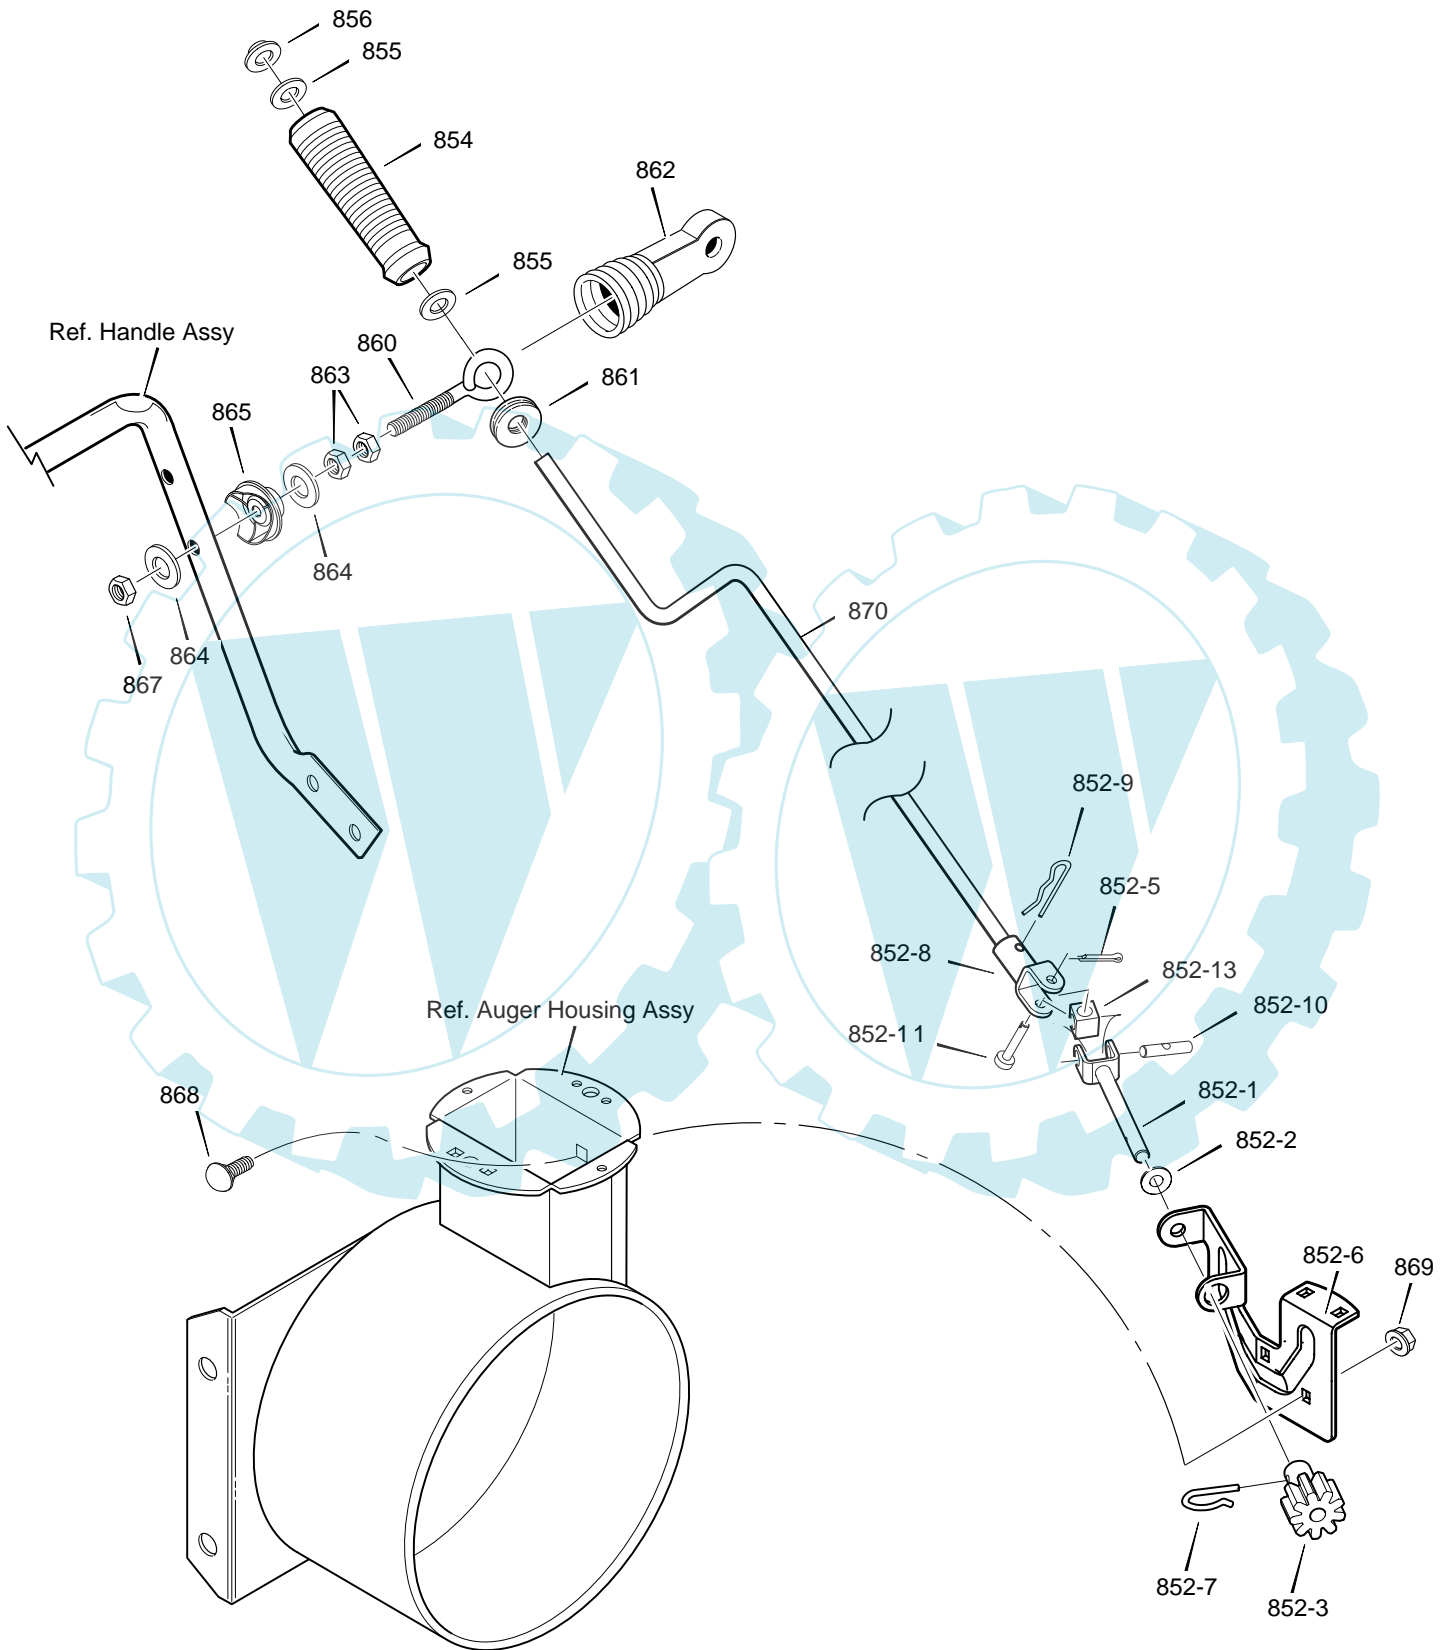

MODEL 627809x54D

REPAIR PARTS
CHUTE ROD

MODEL 627809x54D

**REPAIR PARTS
CHUTE ROD**

Key No.	Part No.	Description
852-1	1501309 YZ	ASSEMBLY, YOKE & ROD
852-2	313431	WASHER, CURVED SPRING
852-3	1501067	GEAR, CHUTE ROTATION 9T
852-5	579493	PIN, COTTER
852-6	1501306E717	BRACKET, GEAR MOUNT
852-7	1501293	PIN, HAIR
852-8	1501075 YZ	ASSEMBLY, YOKE ADAPTER YZ
852-9	711682	PIN, HAIR
852-10	578060	PIN, UNIVERSAL JOINT
852-11	578309	PIN, CLEVIS
852-13	578063	HOUSING, UNIVERSAL
854	307399	KNOB, SLEEVE
855	309312	FLATWASHER
856	73664	NUT, PUSH ON 3/8"
860	581618	EYE BOLT 3/8-16X6.00
861	148	GROMMET, EYE BOLT
862	308145	BOOT, EYE BOLT
863	71045	NUT, 3/8-16 HEXJAM
864	71072	FLATWASHER .406X.81X.066
865	309344	ADAPTER, BOOT
867	71046	NUT, 3/8-16 HEXNYL
868	002X98	BOLT, CARRIAGE 1/4-20 X 1.00
869	15x145	NUT, 1/4-20
870	1501074 YZ	CRANK, ASSY CHUTE