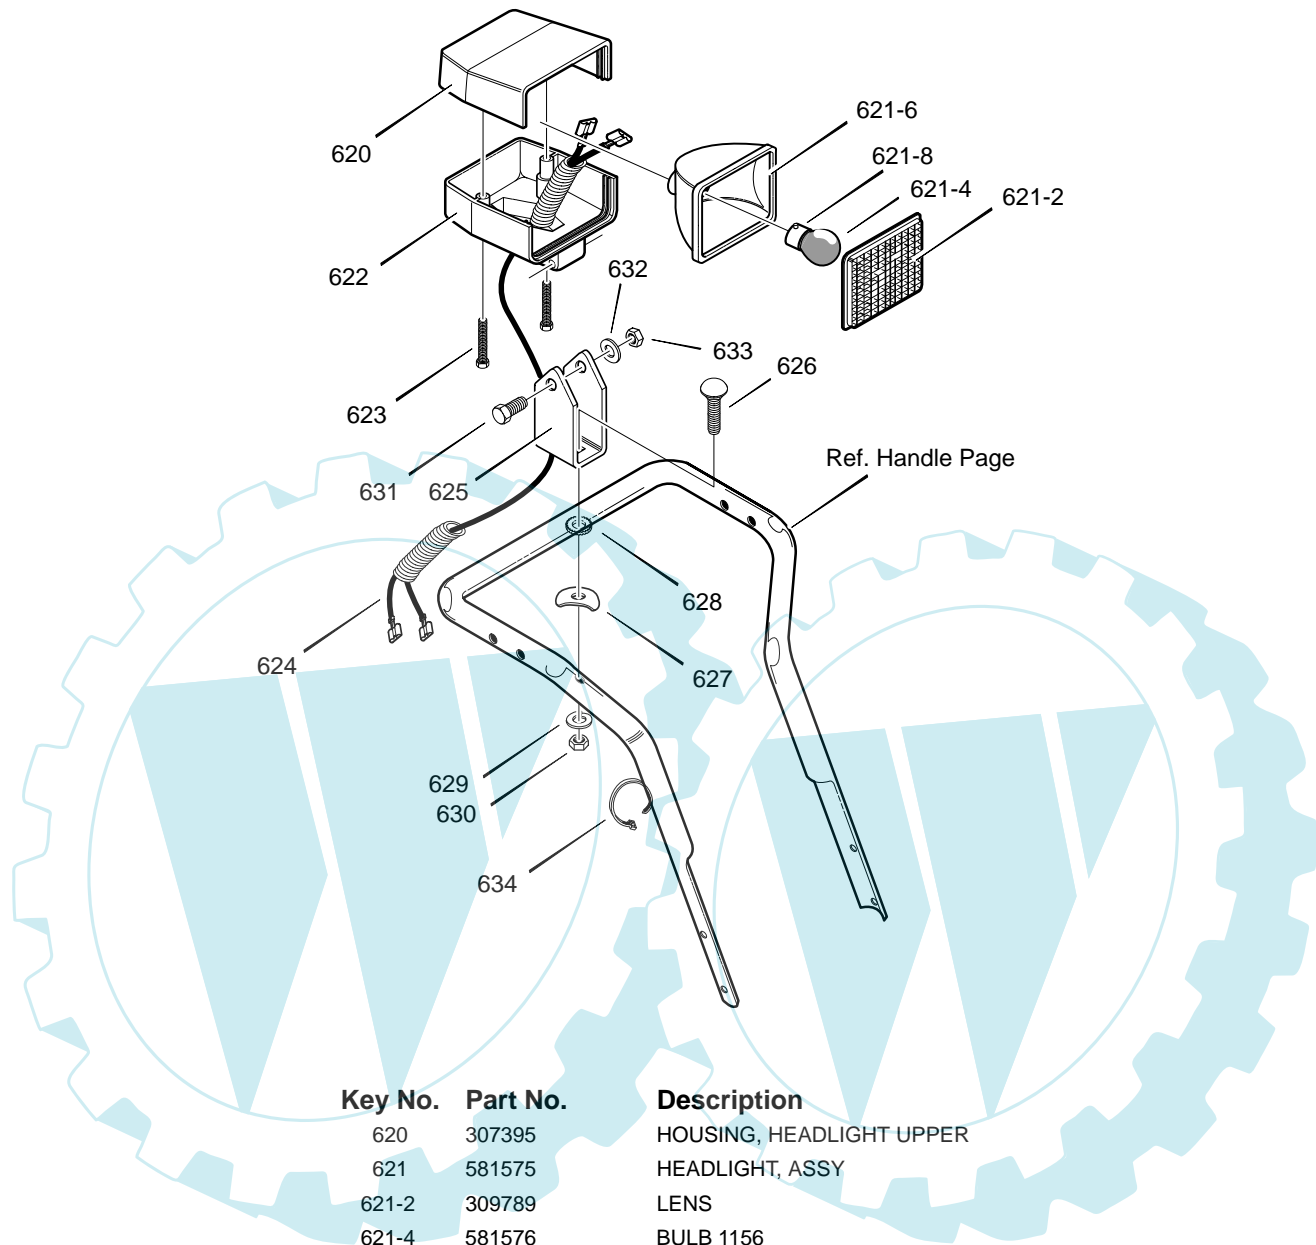

MODEL 627809x54D

REPAIR PARTS
HEADLIGHT

Key No.	Part No.	Description
620	307395	HOUSING, HEADLIGHT UPPER
621	581575	HEADLIGHT, ASSY
621-2	309789	LENS
621-4	581576	BULB 1156
621-6	309792	BACK, METALIZED
621-8	309793	SOCKET
622	1501513	HOUSING, HEADLIGHT LOWER
623	307781	SCREW, #8X1.75
624	307767	WIRING HARNESS
625	4029 YZ	BRACKET, HEADLIGHT
626	002x88	BOLT, 5/16-18 x 2 CARR.
627	580527	WASHER, SADDLE
628	71061	WASHER, EXLK .32X.60X.040
629	71060	WASHER, SPTLK .31X.58X.08
630	15x144	NUT, 5/16-18
631	235	SCREW, 5/16-18X2.00
632	71060	WASHER, SPTLK
633	15x144	NUT, 5/16-18
634	071372	TIE, CABLE