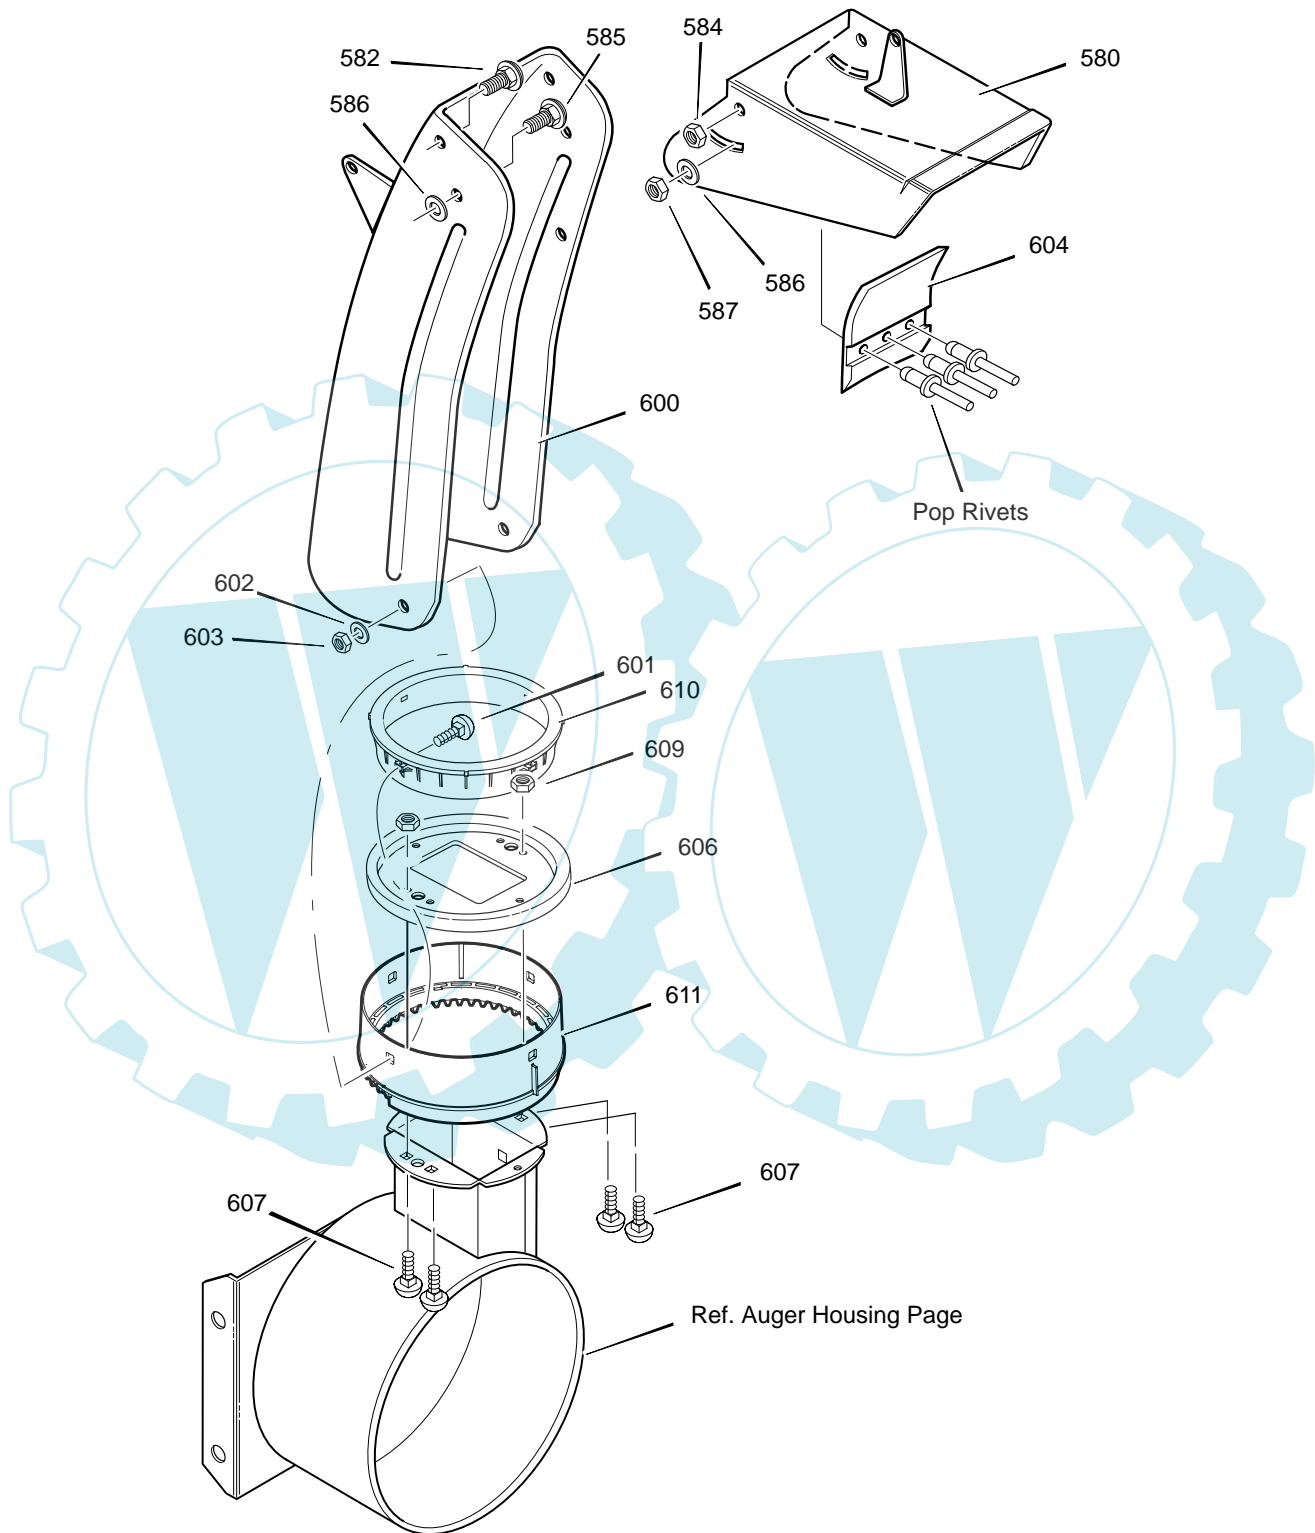

MODEL 627809x54D

REPAIR PARTS
CHUTE ROD

MODEL 627809x54D

**REPAIR PARTS
CHUTE ROD**

Key No.	Part No.	Description
852-1	1501309 YZ	ASSEMBLY, YOKE & ROD
852-2	313431	WASHER, CURVED SPRING
852-3	1501067	GEAR, CHUTE ROTATION 9T
852-5	579493	PIN, COTTER
852-6	1501306E717	BRACKET, GEAR MOUNT
852-7	1501293	PIN, HAIR
852-8	1501075 YZ	ASSEMBLY, YOKE ADAPTER YZ
852-9	711682	PIN, HAIR
852-10	578060	PIN, UNIVERSAL JOINT
852-11	578309	PIN, CLEVIS
852-13	578063	HOUSING, UNIVERSAL
854	307399	KNOB, SLEEVE
855	309312	FLATWASHER
856	73664	NUT, PUSH ON 3/8"
860	581618	EYE BOLT 3/8-16X6.00
861	148	GROMMET, EYE BOLT
862	308145	BOOT, EYE BOLT
863	71045	NUT, 3/8-16 HEXJAM
864	71072	FLATWASHER .406X.81X.066
865	309344	ADAPTER, BOOT
867	71046	NUT, 3/8-16 HEXNYL
868	002X98	BOLT, CARRIAGE 1/4-20 X 1.00
869	15x145	NUT, 1/4-20
870	1501074 YZ	CRANK, ASSY CHUTE

MODEL 627809x54D

REPAIR PARTS
DISCHARGE CHUTE

MODEL 627809x54D

REPAIR PARTS DISCHARGE CHUTE

Key No.	Part No.	Description
580	761168E717	CHUTE, UPPER W/REMOTE
582	578088	SCREW, 5/16-18 X.75
584	71038	NUT
585	578088	SCREW, 5/16-18 X.75
586	6711	PLASTIC WASHER
587	71038	NUT
600	761329E717	CHUTE, LOWER / GUARD
601	2x100	BOLT
602	71071	WASHER, FLAT
603	71038	NUT
604	762322	FLAP
606	585214 YZ	CHUTE COLLAR
607	02x101	BOLT
609	15x145	NUT
610	337227	RETAINER, RING INNER
611	1501282	RETAINER, RING OUTER

MODEL 627809x54D

REPAIR PARTS
REMOTE CONTROL

MODEL 627809x54D

REPAIR PARTS REMOTE CONTROL

Key No.	Part No.	Description
965	318468	TENSION SPRING
967	310088	BOLT, SHOULDER
968	73787	FLATWASHER
969	15x143	NUT
970	313676	SCREW, 5/16-18 X 0.75
971	306447 YZ	BRACKET, CABLE CHUTE
972	71391	NUT, 5/16-18
973	95105	TRIM STRIP, BLACK
975	1501310	CABLE, CHUTE DEFLECTOR
981	780220	WIRE FORM, REMOTE CHUTE CABLE
987	760858	SCREW, 1/4-20 x 0.38
994	71045	NUT, 3/8-16
995	304728	GRIP, LEVER