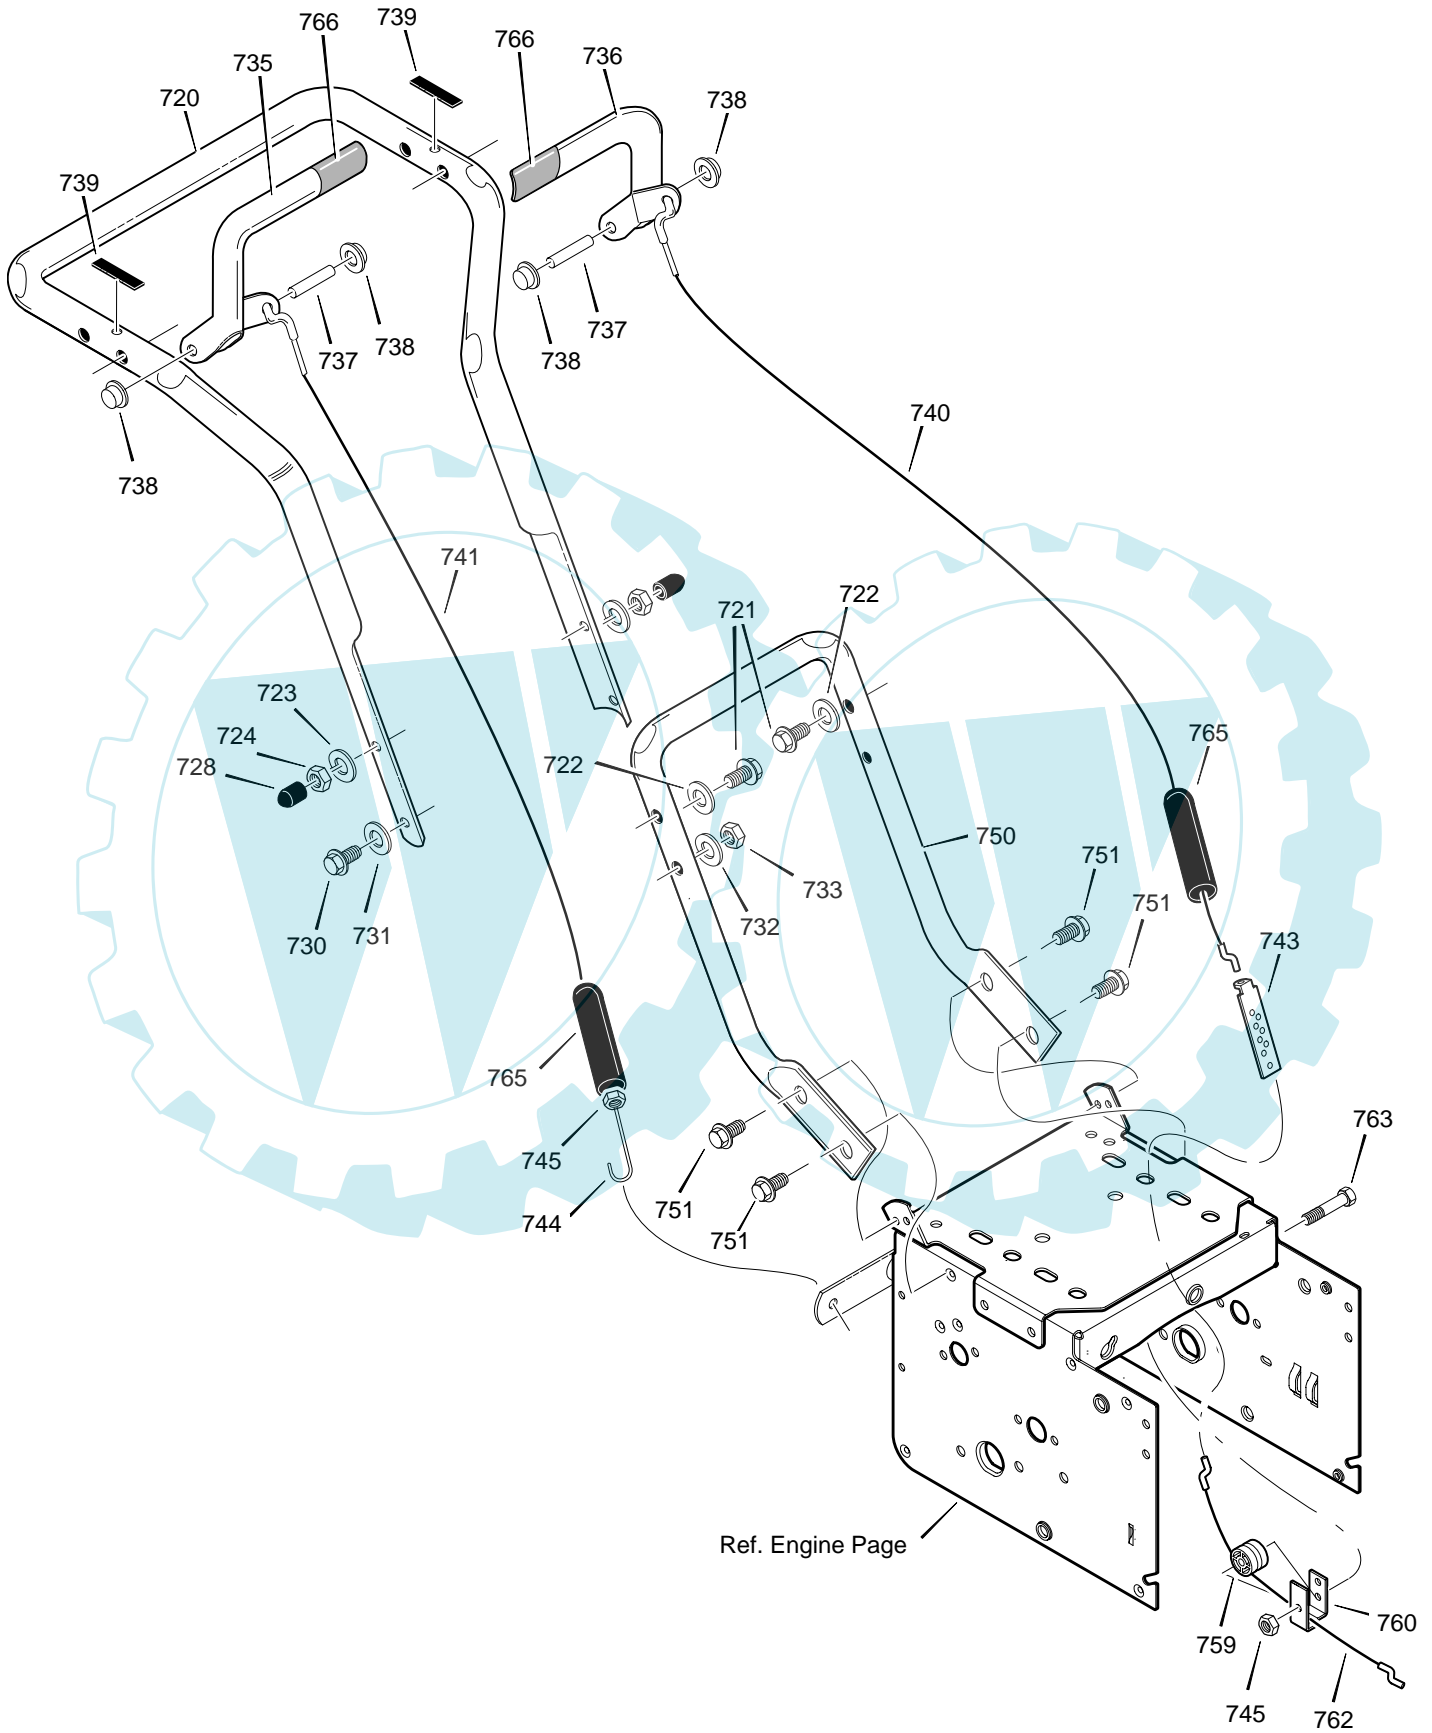

MODEL 627809x54D

REPAIR PARTS
GEAR CASE

Key No.	Part No.	Description
300	896	CASE, GEAR, RH
301	895	CASE, GEAR, LH
303	910828	SCREW, 5/16-24 x 1.00
304	71100	NUT, 5/16-24
305	330434	SCREW, 5/16-24 x 1.50
306	53749	PLUG, PIPE 0.25-18
310	780151	SEAL, OIL
311	53743	BEARING, SLEEVE
312	53748	WASHER, FLAT
313	760529	SHAFT, AUGER OUTPUT
314	897	GASKET, GEAR BOX
315	53730	WORM GEAR

MODEL 627809x54D

REPAIR PARTS
HANDLE

MODEL 627809x54D

**REPAIR PARTS
HANDLE**

Key No.	Part No.	Description
720	310614E717	HANDLE, UPPER
721	7288	SCREW, 3/8-16 X 3
722	71072	WASHER, FLAT
723	71062	WASHER
724	71044	NUT, 3/8-16
728	7289	STOP, PLASTIC
730	71007	SCREW, 3/8-16 X 2
731	71072	WASHER, FLAT
732	71062	WASHER
733	71044	NUT, 3/8-16
735	5146E717	HANDLE, RIGHT
736	5142E717	HANDLE, LEFT
737	760074	PIN, PIVOT CLUTCH
738	3535	NUT, PUSH ON CAP
739	4049	BUMPER, RECTANGLE
740	1501123	CABLE, DRIVE
741	761872	CABLE, AUGER CLUTCH
743	313441	BRACKET, CABLE ADJUSTER
744	1673	SPRING, AUGER CLUTCH
745	15x145	NUT, 1/4-20
750	5543E717	HANDLE, LOWER
751	25x021	SCREW, TAP 5/16-18 X .75
759	579860	SPOOL-CABLE, AUGRT CLUTCH
760	1501059 YZ	BRACKET, CABLE SPOOL YZ
762	1501122	CABLE, LOWER DRIVE 12"
763	001798	BOLT, HEX 1/4-20 X 1.5
765	308146	BOOT, CLUTCH SPRING
766	333928	GRIP