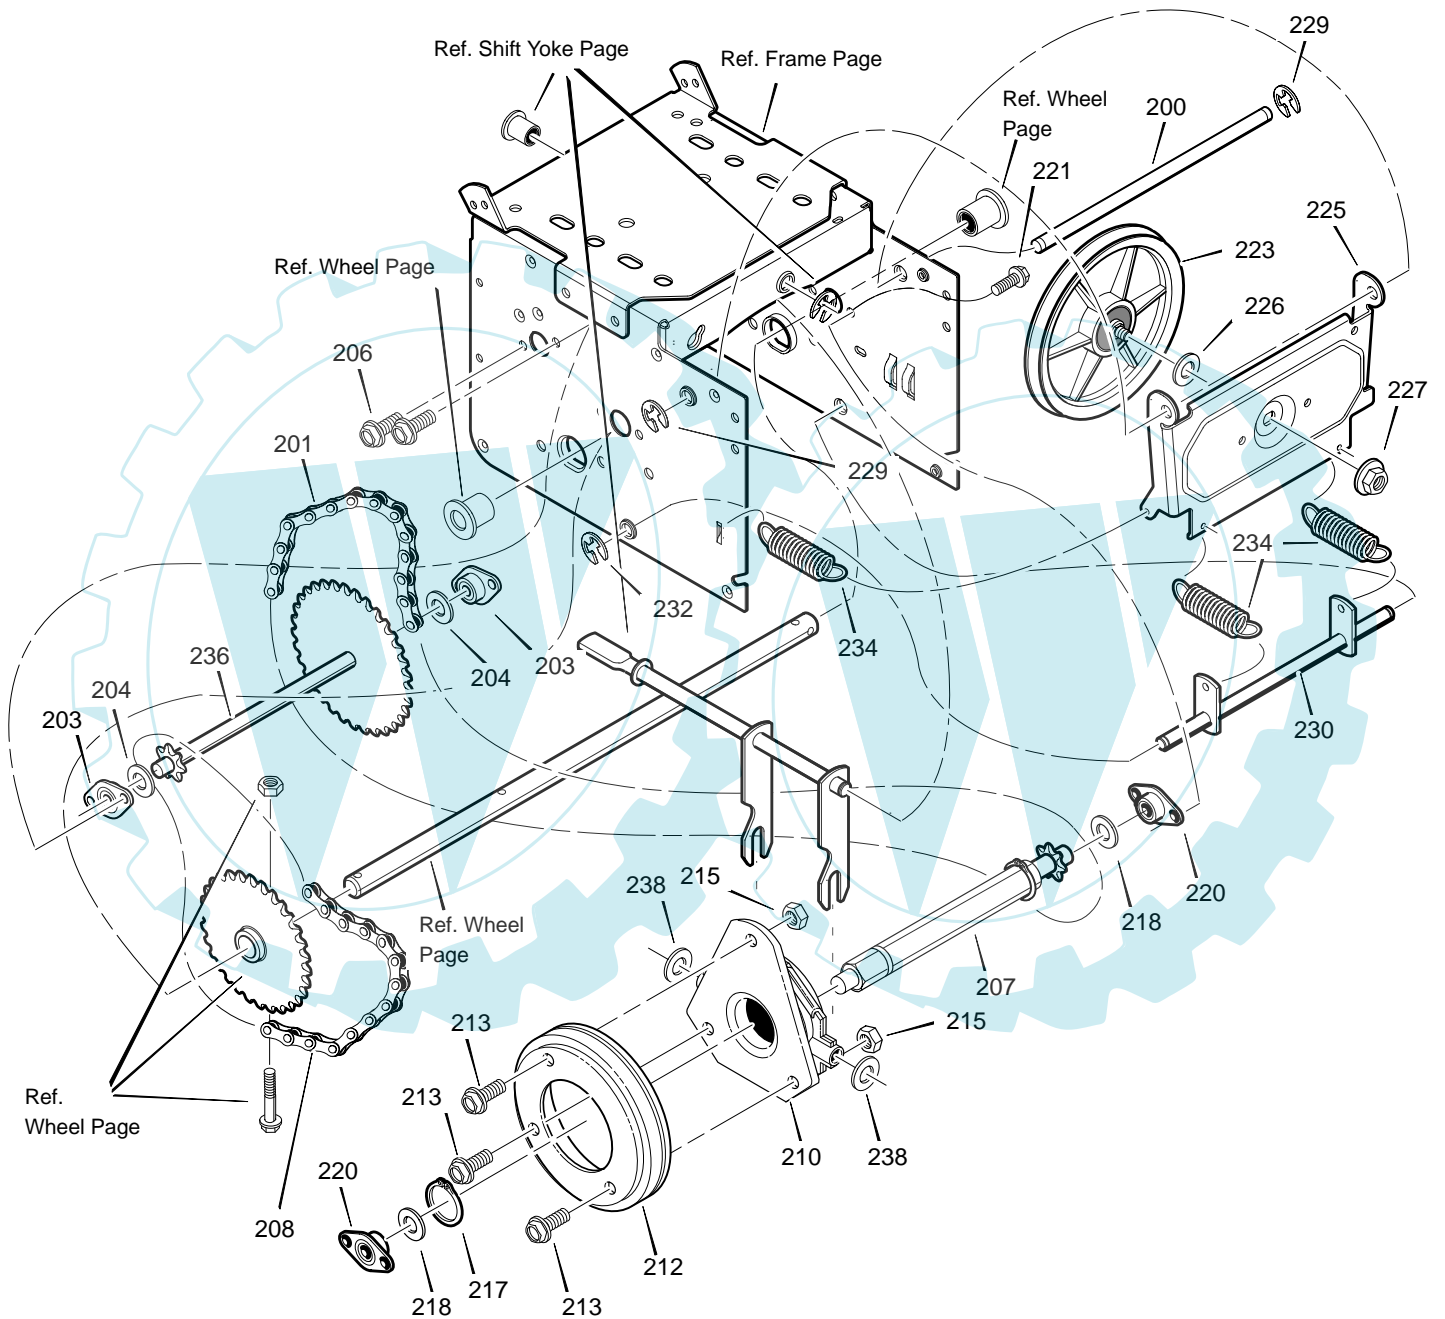

MODEL 627809x54D

REPAIR PARTS DRIVE

MODEL 627809x54D

**REPAIR PARTS
DRIVE**

Key No.	Part No.	Description
200	1501092 YZ	LF AXLE, SWING PLATE YZ
201	579851	CHAIN, ROLLER #420x19.00
203	334163	BEARING AND RETAINER, ASSY
204	579858	WASHER
206	780055	SCREW, TAP 5/16-18x0.5
207	1501236	ASSY, HEX SHAFT
208	579868	CHAIN, ROLLER #420x18.00 LG
210	337029	BEARING, TRUNION CLUTCH R
212	1501435	WHEEL, FRICTION DISC
213	001x38	BOLT
215	303008	NUT, KEPS HEX 1/4-20
217	579859	RING, RETEXT
218	579858	WASHER
220	334163	BEARING AND RETAINER, ASSY
221	780055	SCREW, TAP 5/16-18 x .5
223	1501115	FRICTION PULLY
225	1501057 YZ	LF PLATE, SWINGING YZ
226	1501158	SPACER, FRICTION PULLEY
227	15X114	NUT, FLANGE LOCK 3/8-24
229	11X30	RETAINER, RING
230	1501107 YZ	LF ASSY, SPRING LINK YZ
232	11X30	RETAINER, RING
234	165X112	SPRING, EXTENSION
236	1501237	WLD, INTERMED SPROCKET 33T/7
238	71074	WASHER, FLAT