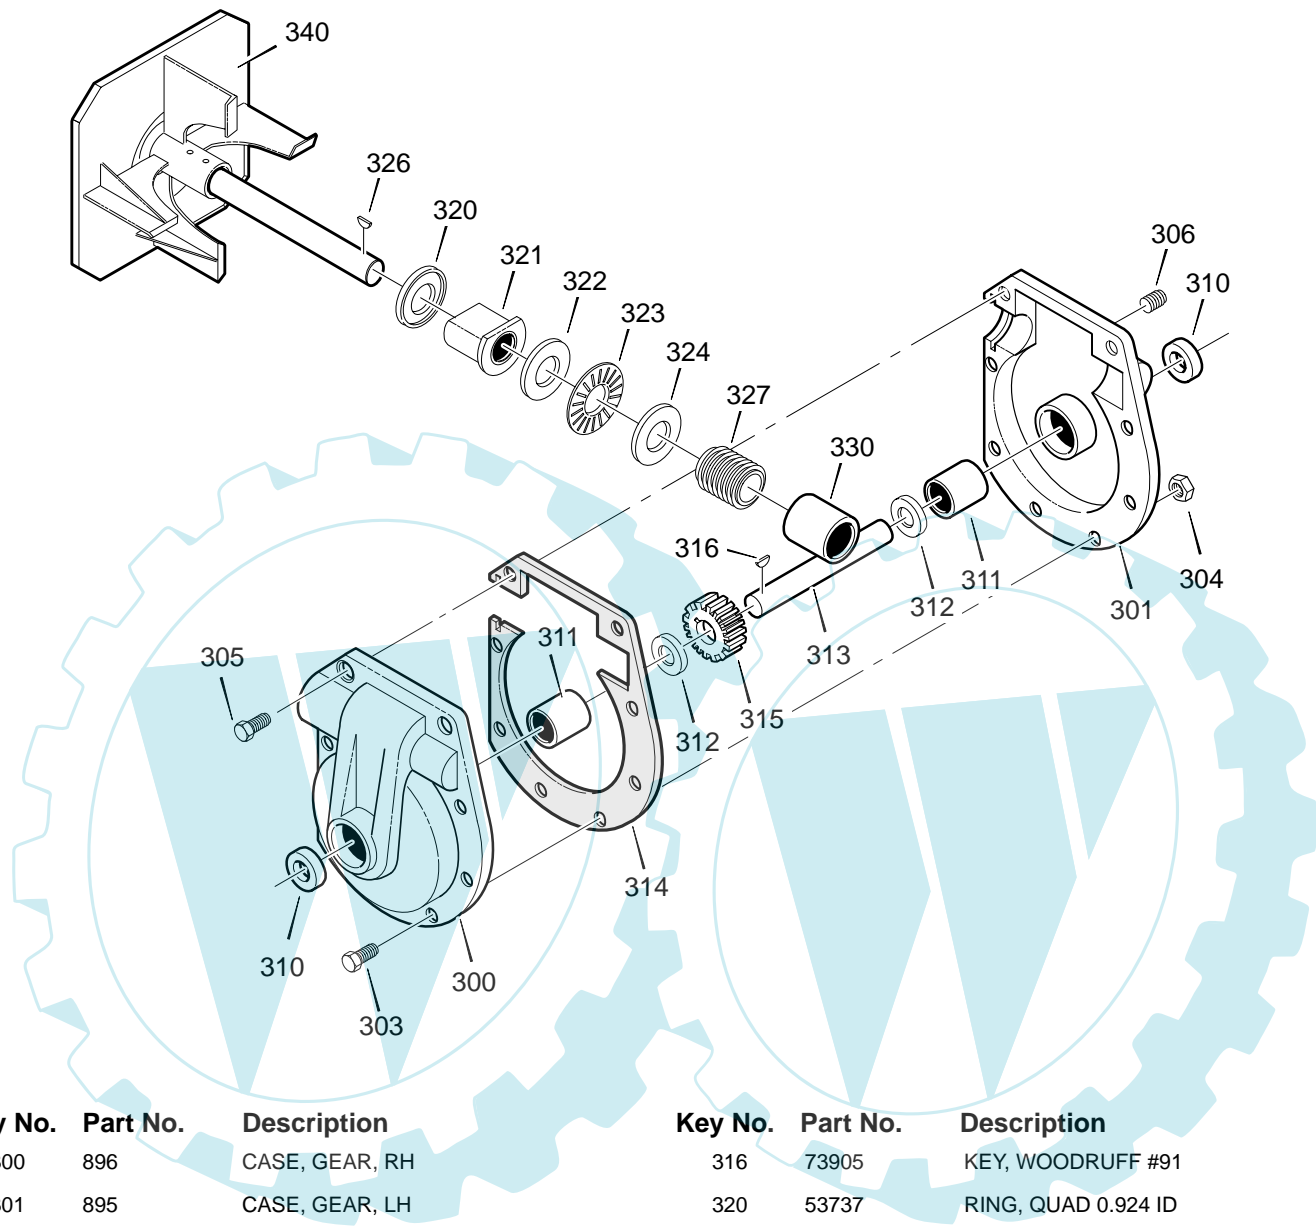

MODEL 627809x54D

REPAIR PARTS
ENGINE

Key No.	Part No.	Description
2	-----	ENGINE
3	002x97	BOLT, CARRIAGE 5/16-18
4	028x76	RETAINER, PUSH
5	710026	NUT, HEX 5/16-18
6	1501109	PULLEY, ENGINE
7	710247	WASHER
8	71063	WASHER .38ID
9	71015	SCREW, 3/8-24X1.00
10	579932	BELT, V 3L 33.13LG
11	585416	BELT, V 4L 38.1MF16" 5-10
12	1501112 YZ	BRACKET ASSEMBLY, IDLER
13	1501065	BUSHING, IDLER BRACKET
14	71060	WASHER, SPLIT
15	910828	SCREW 5/16-24 X 1.00

Key No.	Part No.	Description
16	165x164	SPRING, IDLER TRACTION DRIVE
17	50793	PULLEY, IDLER
18	590	NUT, JAM 3/8-16
20	1501201	GUIDE, BELT
22	71060	WASHER, SPTLK .31X.58X.08
23	1501482	PLATE, ANTI VIBRATION
24	910828	SCREW, 5/16-24X 1.00
25	-----	FRAME ASSEMBLY
25-1	1501062E245	PLATE, ENGINE MOUNT
25-2	310169	SCREW, TAP 1/4-20 X .63
25-3	25x020	SCREW, TAP 5/16-18 X .50
25-4	1501049E245	FRAME, MOTOR BOX
25-5	26x263	SCREW
--	F-031028L	OWNER'S MANUAL

MODEL 627809x54D

REPAIR PARTS
GEAR CASE

Key No.	Part No.	Description
300	896	CASE, GEAR, RH
301	895	CASE, GEAR, LH
303	910828	SCREW, 5/16-24 x 1.00
304	71100	NUT, 5/16-24
305	330434	SCREW, 5/16-24 x 1.50
306	53749	PLUG, PIPE 0.25-18
310	780151	SEAL, OIL
311	53743	BEARING, SLEEVE
312	53748	WASHER, FLAT
313	760529	SHAFT, AUGER OUTPUT
314	897	GASKET, GEAR BOX
315	53730	WORM GEAR

Key No.	Part No.	Description
316	73905	KEY, WOODRUFF #91
320	53737	RING, QUAD 0.924 ID
321	583126	BEARING, FLANGE
322	48275	WASHER, FLAT
323	50684	BEARING, ROLLER
324	48275	WASHER, FLAT
326	50795	KEY
327	53732	WORM
330	53731	BEARING, SLEEVE
340	1501147E717	IMPELLER
--	333431	10oz TUBE LUBRIPLATE