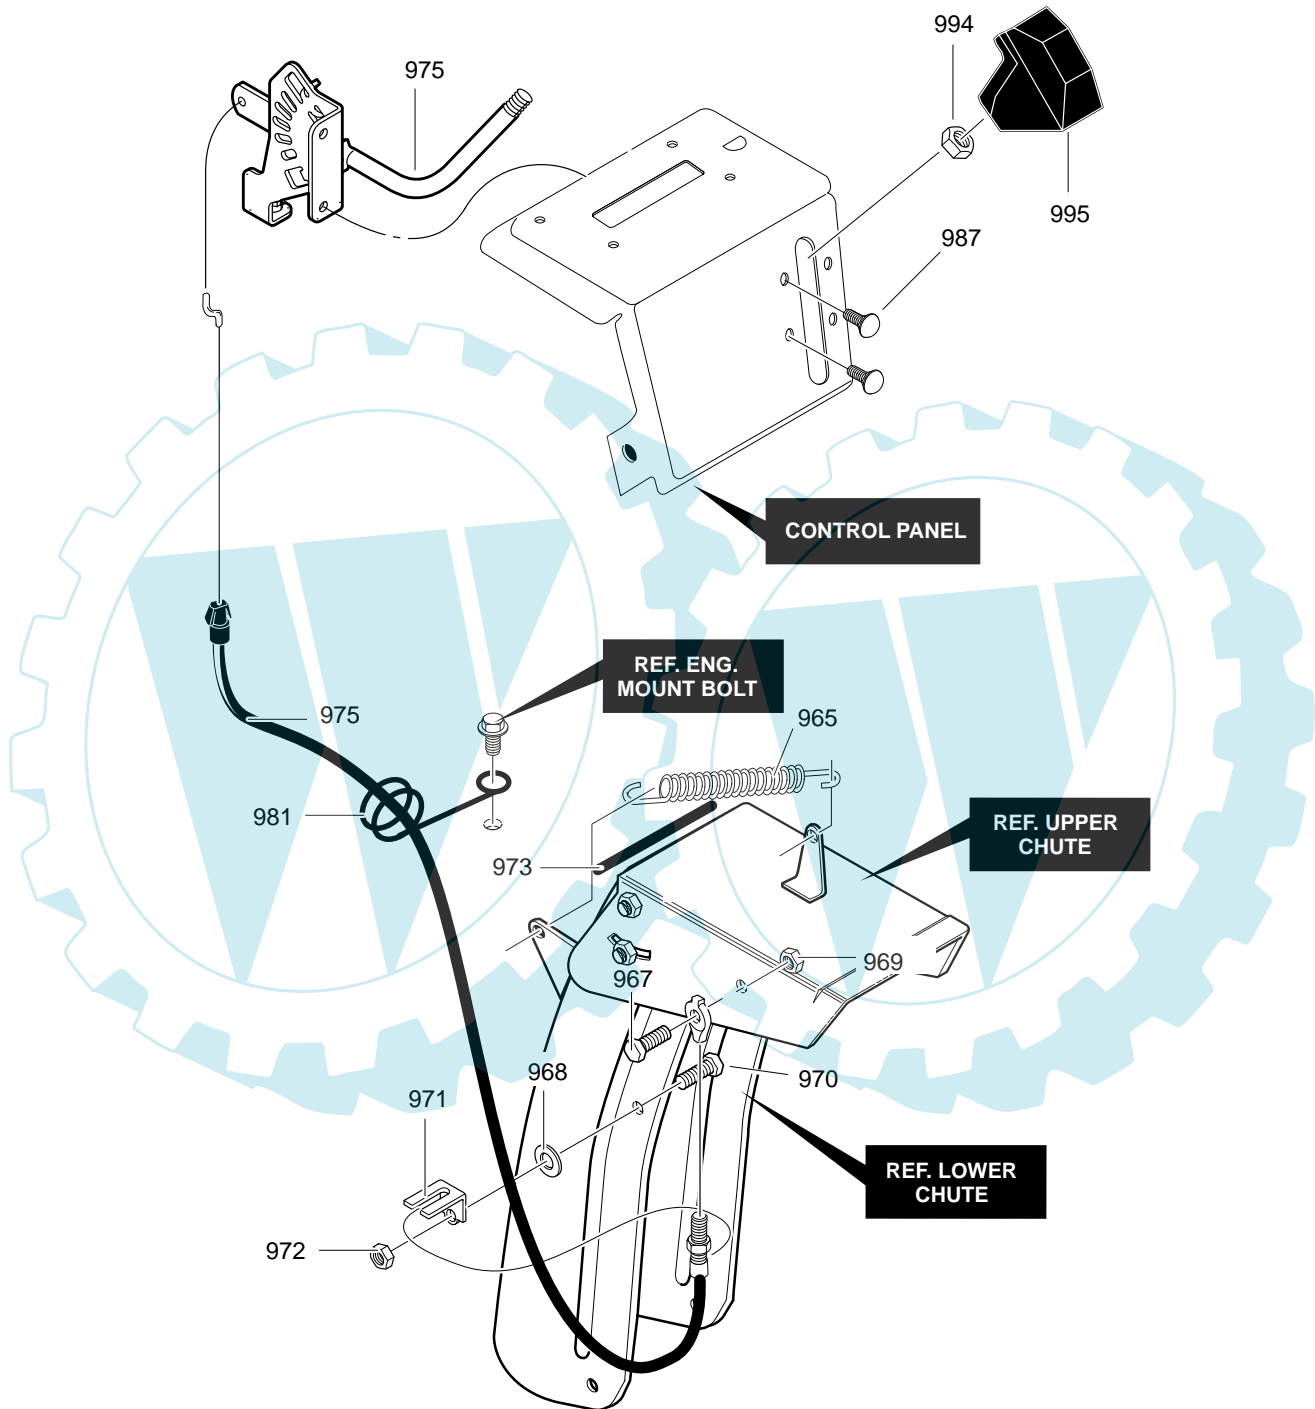

MODEL 627809x54D

REPAIR PARTS
CHUTE ROD

MODEL 627809x54D

**REPAIR PARTS
CHUTE ROD**

Key No.	Part No.	Description
852-1	1501309 YZ	ASSEMBLY, YOKE & ROD
852-2	313431	WASHER, CURVED SPRING
852-3	1501067	GEAR, CHUTE ROTATION 9T
852-5	579493	PIN, COTTER
852-6	1501306E717	BRACKET, GEAR MOUNT
852-7	1501293	PIN, HAIR
852-8	1501075 YZ	ASSEMBLY, YOKE ADAPTER YZ
852-9	711682	PIN, HAIR
852-10	578060	PIN, UNIVERSAL JOINT
852-11	578309	PIN, CLEVIS
852-13	578063	HOUSING, UNIVERSAL
854	307399	KNOB, SLEEVE
855	309312	FLATWASHER
856	73664	NUT, PUSH ON 3/8"
860	581618	EYE BOLT 3/8-16X6.00
861	148	GROMMET, EYE BOLT
862	308145	BOOT, EYE BOLT
863	71045	NUT, 3/8-16 HEXJAM
864	71072	FLATWASHER .406X.81X.066
865	309344	ADAPTER, BOOT
867	71046	NUT, 3/8-16 HEXNYL
868	002X98	BOLT, CARRIAGE 1/4-20 X 1.00
869	15x145	NUT, 1/4-20
870	1501074 YZ	CRANK, ASSY CHUTE

MODEL 627809x54D

REPAIR PARTS
DISCHARGE CHUTE

MODEL 627809x54D

REPAIR PARTS DISCHARGE CHUTE

Key No.	Part No.	Description
580	761168E717	CHUTE, UPPER W/REMOTE
582	578088	SCREW, 5/16-18 X.75
584	71038	NUT
585	578088	SCREW, 5/16-18 X.75
586	6711	PLASTIC WASHER
587	71038	NUT
600	761329E717	CHUTE, LOWER / GUARD
601	2x100	BOLT
602	71071	WASHER, FLAT
603	71038	NUT
604	762322	FLAP
606	585214 YZ	CHUTE COLLAR
607	02x101	BOLT
609	15x145	NUT
610	337227	RETAINER, RING INNER
611	1501282	RETAINER, RING OUTER

MODEL 627809x54D

REPAIR PARTS
REMOTE CONTROL

MODEL 627809x54D

REPAIR PARTS REMOTE CONTROL

Key No.	Part No.	Description
965	318468	TENSION SPRING
967	310088	BOLT, SHOULDER
968	73787	FLATWASHER
969	15x143	NUT
970	313676	SCREW, 5/16-18 X 0.75
971	306447 YZ	BRACKET, CABLE CHUTE
972	71391	NUT, 5/16-18
973	95105	TRIM STRIP, BLACK
975	1501310	CABLE, CHUTE DEFLECTOR
981	780220	WIRE FORM, REMOTE CHUTE CABLE
987	760858	SCREW, 1/4-20 x 0.38
994	71045	NUT, 3/8-16
995	304728	GRIP, LEVER