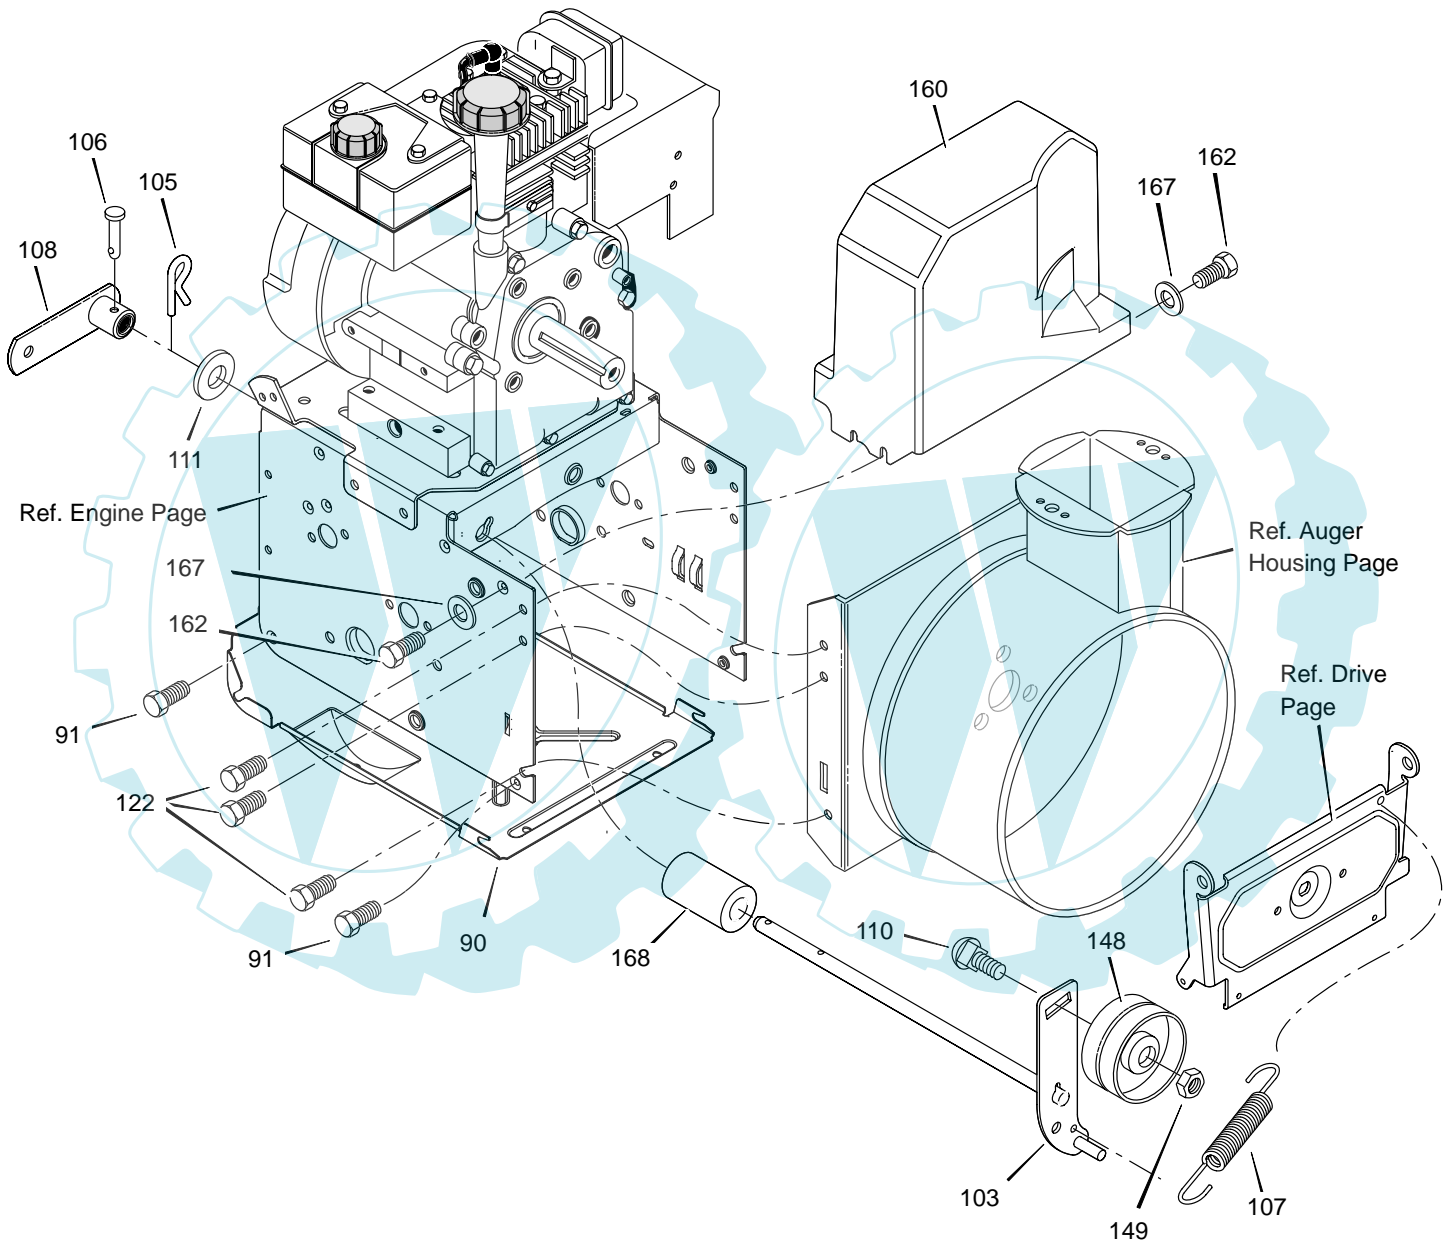

Key No.	Part No.	Description
16	165x164	SPRING, IDLER TRACTION DRIVE
17	50793	PULLEY, IDLER
18	590	NUT, JAM 3/8-16
20	1501201	GUIDE, BELT
22	71060	WASHER, SPTLK .31X.58X.08
23	1501482	PLATE, ANTI VIBRATION
24	910828	SCREW, 5/16-24X 1.00
25	-----	FRAME ASSEMBLY
25-1	1501062E245	PLATE, ENGINE MOUNT
25-2	310169	SCREW, TAP 1/4-20 X .63
25-3	25x020	SCREW, TAP 5/16-18 X .50
25-4	1501049E245	FRAME, MOTOR BOX
25-5	26x263	SCREW
--	F-031028L	OWNER'S MANUAL

MODEL 627809x54D

REPAIR PARTS
GEAR CASE

Key No.	Part No.	Description
300	896	CASE, GEAR, RH
301	895	CASE, GEAR, LH
303	910828	SCREW, 5/16-24 x 1.00
304	71100	NUT, 5/16-24
305	330434	SCREW, 5/16-24 x 1.50
306	53749	PLUG, PIPE 0.25-18
310	780151	SEAL, OIL
311	53743	BEARING, SLEEVE
312	53748	WASHER, FLAT
313	760529	SHAFT, AUGER OUTPUT
314	897	GASKET, GEAR BOX
315	53730	WORM GEAR

Key No.	Part No.	Description
316	73905	KEY, WOODRUFF #91
320	53737	RING, QUAD 0.924 ID
321	583126	BEARING, FLANGE
322	48275	WASHER, FLAT
323	50684	BEARING, ROLLER
324	48275	WASHER, FLAT
326	50795	KEY
327	53732	WORM
330	53731	BEARING, SLEEVE
340	1501147E717	IMPELLER
--	333431	10oz TUBE LUBRIPLATE

MODEL 627809x54D

REPAIR PARTS
FRAME

MODEL 627809x54D

**REPAIR PARTS
FRAME**

Key No.	Part No.	Description
90	1501055E717	COVER, BOTTOM
91	310169	SCREW, 1/4-20X .63
103	1501226 YZ	IDLER ASSEMBLY, AUGER
105	711682	PIN, HAIR .38DIAx1.64LG
106	761761	PIN, CLEVIS 3/16" DIA
107	165X159	SPRING, TENSION
108	761675 YZ	ASSY., SPRING ATTACH
110	585781	BOLT, 3/8-16X1.25 CARR.
111	711617	WASHER, FLAT
122	780055	SCREW, TAP 5/16-18 X .50
148	50793	PULLEY, IDLER
149	590	NUT, JAM 3/8-16
160	1501172	COVER, BELT
162	26X306	SCREW, TAP
166	71067	WASHER, FLAT
168	1501200	SPACER, AUGER BRACKET