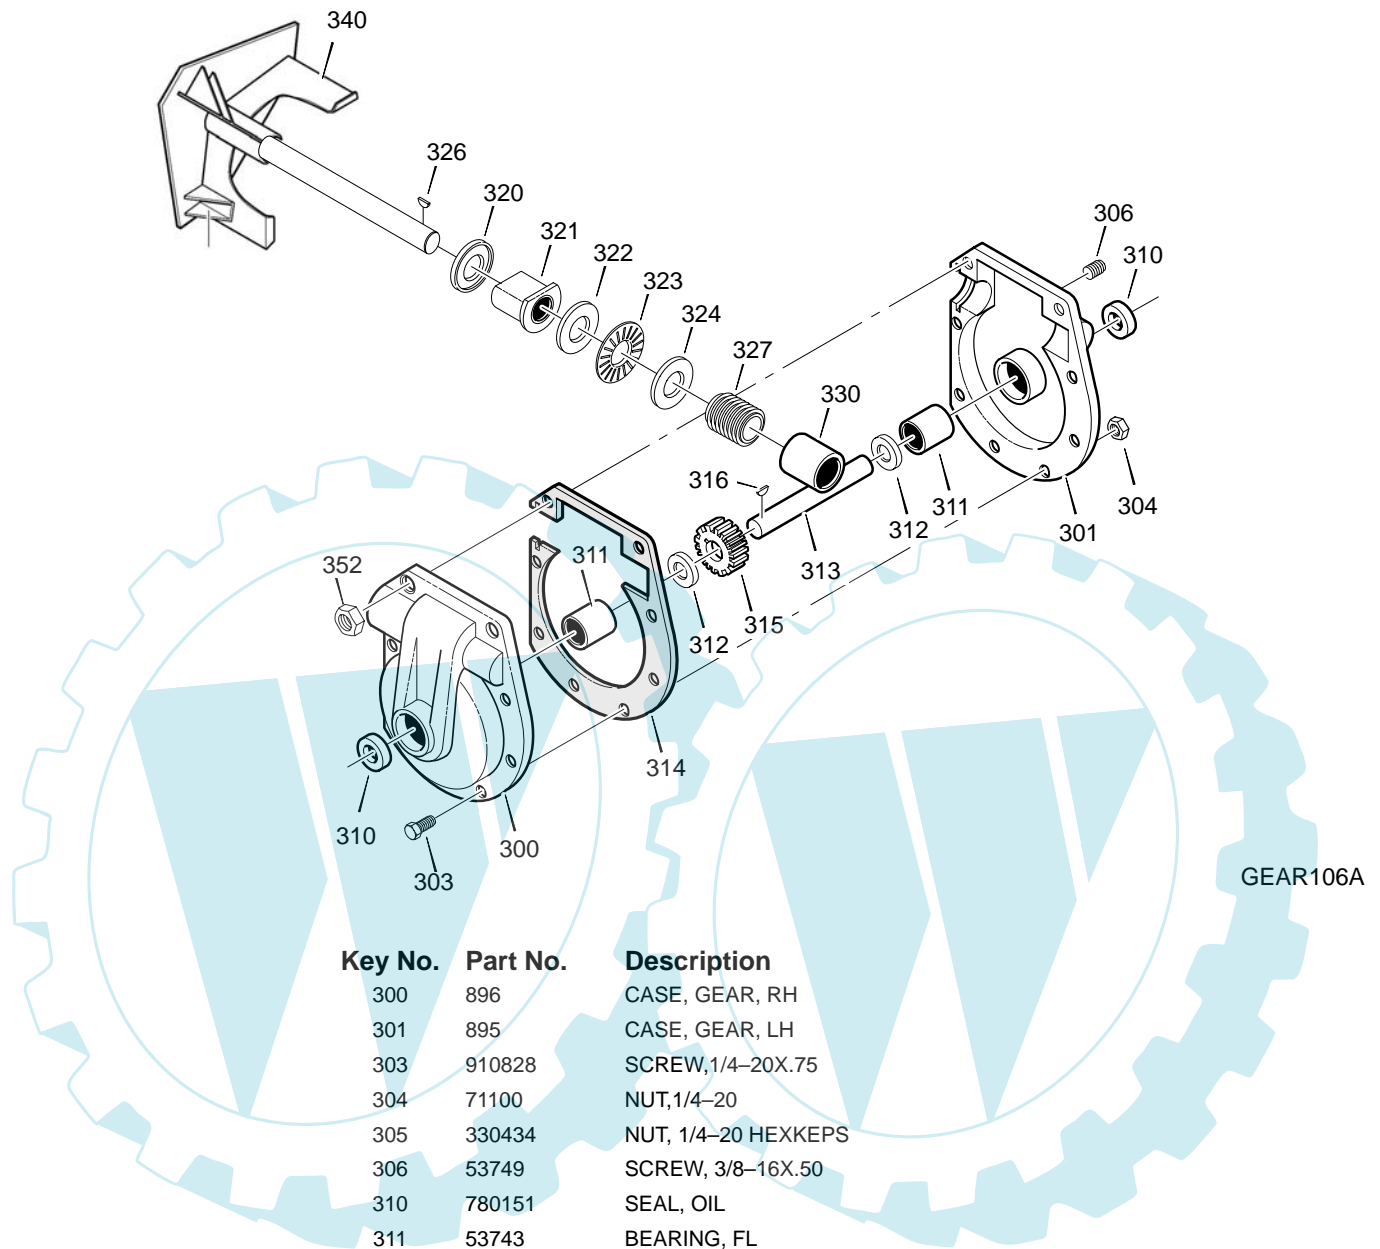

MODEL 627808x61C

REPAIR PARTS  
ENGINE

Key No.	Part No.	Description
2	-----	ENGINE
3	2x97	BOLT, CARRIAGE 5/16-18
5	28x76	RETAINER, PUSH
6	710026	NUT, HEXWDFLLK 5/16-18
8	1501109	PULLEY, ENGINE
10	710247	WASHER
12	71063	WASHER, HVSP TLK .38ID
14	71015	SCREW, 3/8-24X1.00
16	579932	BELT, V 3L 33.13LG
18	585416	BELT, V 4L 38.1MF16" 5-10
20	1501201	GUIDE, BELT
22	71060	WASHER, SPTLK .31X.58X.08
24	710097	SCREW, 5/16-24X .75
25	-----	FRAME ASSEMBLY
25-1	1501062E540	PLATE, ENGINE MOUNT
25-2	310169	SCREW, TAP 1/4-20 X .63
25-3	780055	SCREW, TAP 5/16-18 X .50
25-4	1501049E540	FRAME, MOTOR BOX
—	F-021021L	OWNER'S MANUAL

# REPAIR PARTS MUFFLER GUARD

Key No.	Part No.	Description
16	304436	GUARD, MUFFLER
17	304807	SCREW
18	304810	WASHER
19	304809	WASHER

MODEL 627808x61C

REPAIR PARTS  
WHEELS

Key No.	Part No.	Description
650	1501284	SHAFT, AXLE
652	1501089	SPRKT & HUB
653	01x193	SCREW, 1/4-20 x 1.75
654	780029	NUT, 1/4-20 HEX NYLOCK
655	1501114	BEARING, AXLE
671	712120	FLATWASHER
673	1501138	BUSHING, WHEEL
675	583384	TIRE & RIM
676	577015	SCREW, 1/4-20X1.75 HH
677	780029	NUT, 1/4-20 HEX NYLOCK
678	239	RING, RET
679	73842	PIN, KLIK .25 X 1.38 DIA

MODEL 627808x61C

REPAIR PARTS  
GEAR CASE

Key No.	Part No.	Description
300	896	CASE, GEAR, RH
301	895	CASE, GEAR, LH
303	910828	SCREW, 1/4-20X.75
304	71100	NUT, 1/4-20
305	330434	NUT, 1/4-20 HEXKEPS
306	53749	SCREW, 3/8-16X.50
310	780151	SEAL, OIL
311	53743	BEARING, FL
312	53748	WASHER, FLAT
313	760528	SHAFT, AUGER OUTPUT
314	897	GASKET, GEAR BOX
315	53730	WORM GEAR
316	73905	KEY, WOODRUFF #61
320	53737	BRNG, FL
321	583126	SHAFT, AUGER INPUT
322	48275	COLLAR, THRUST
323	50684	PIN, SPRING
324	48275	WASHER, FLAT
326	50795	BRNG, FL
327	53732	SEAL, OIL
330	53731	BEARING
340	1501147E701	IMPELLER
—	333431	10oz TUBE LUBRIPLATE 101