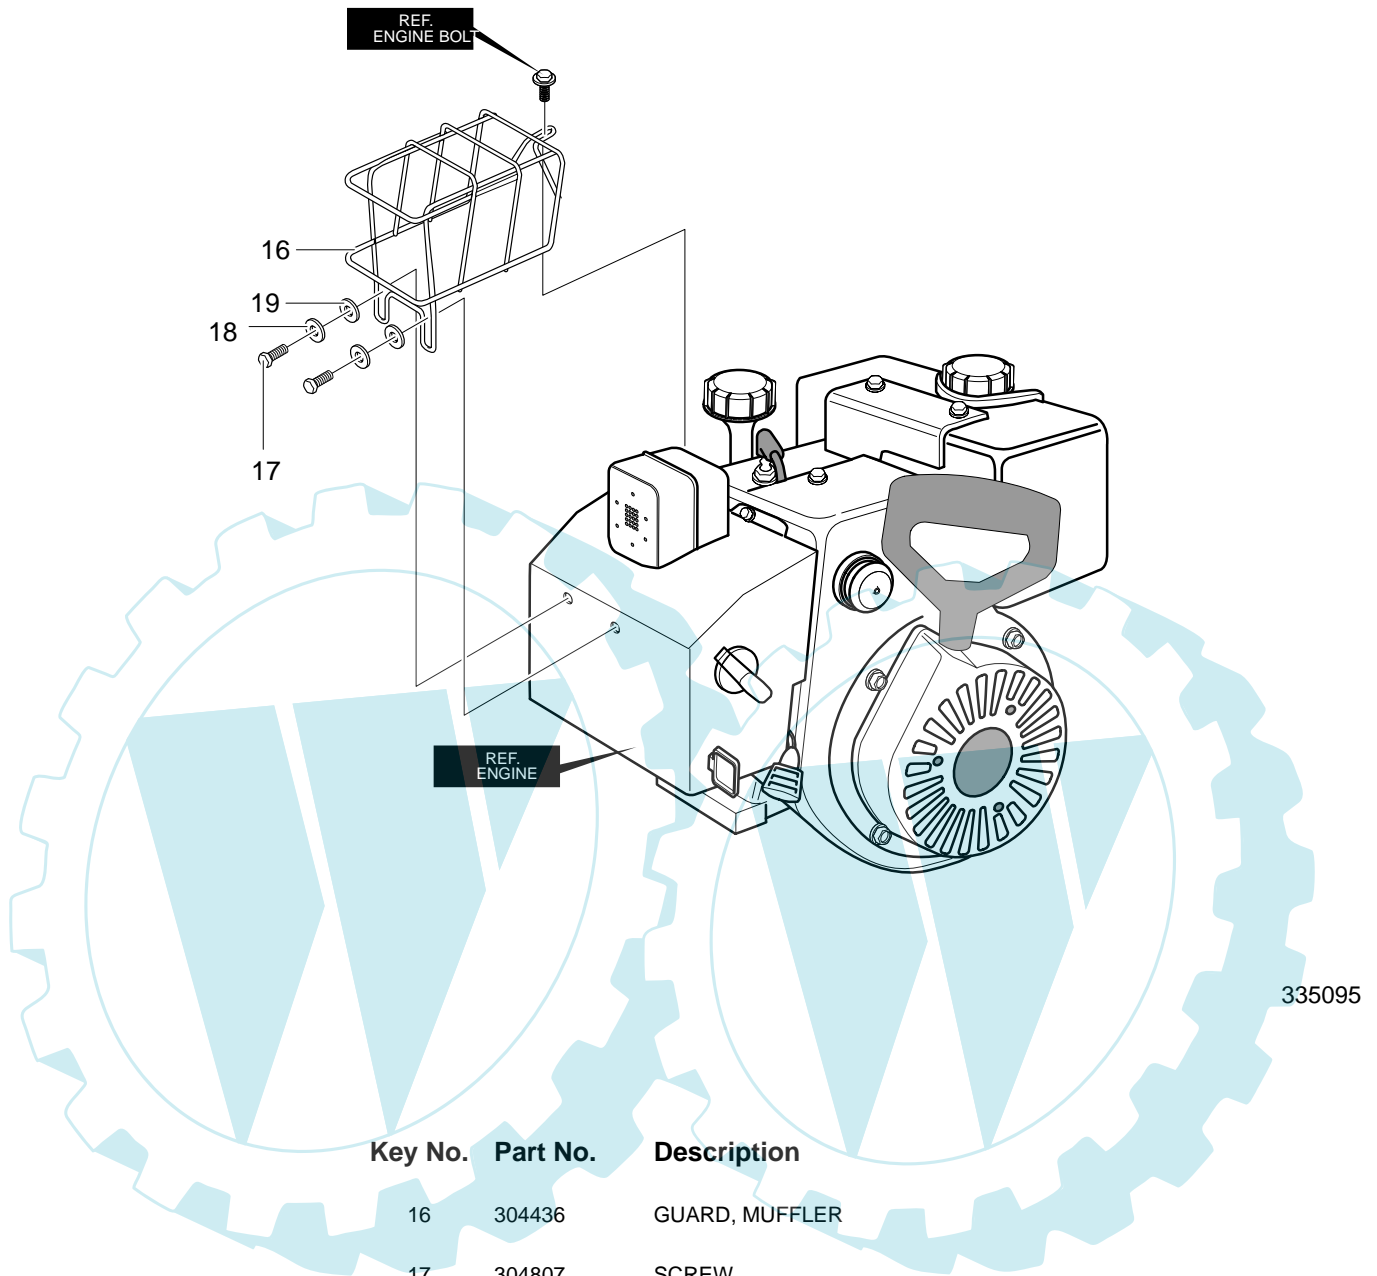

MODEL 627808x61C

REPAIR PARTS MUFFLER GUARD

Key No.	Part No.	Description
16	304436	GUARD, MUFFLER
17	304807	SCREW
18	304810	WASHER
19	304809	WASHER