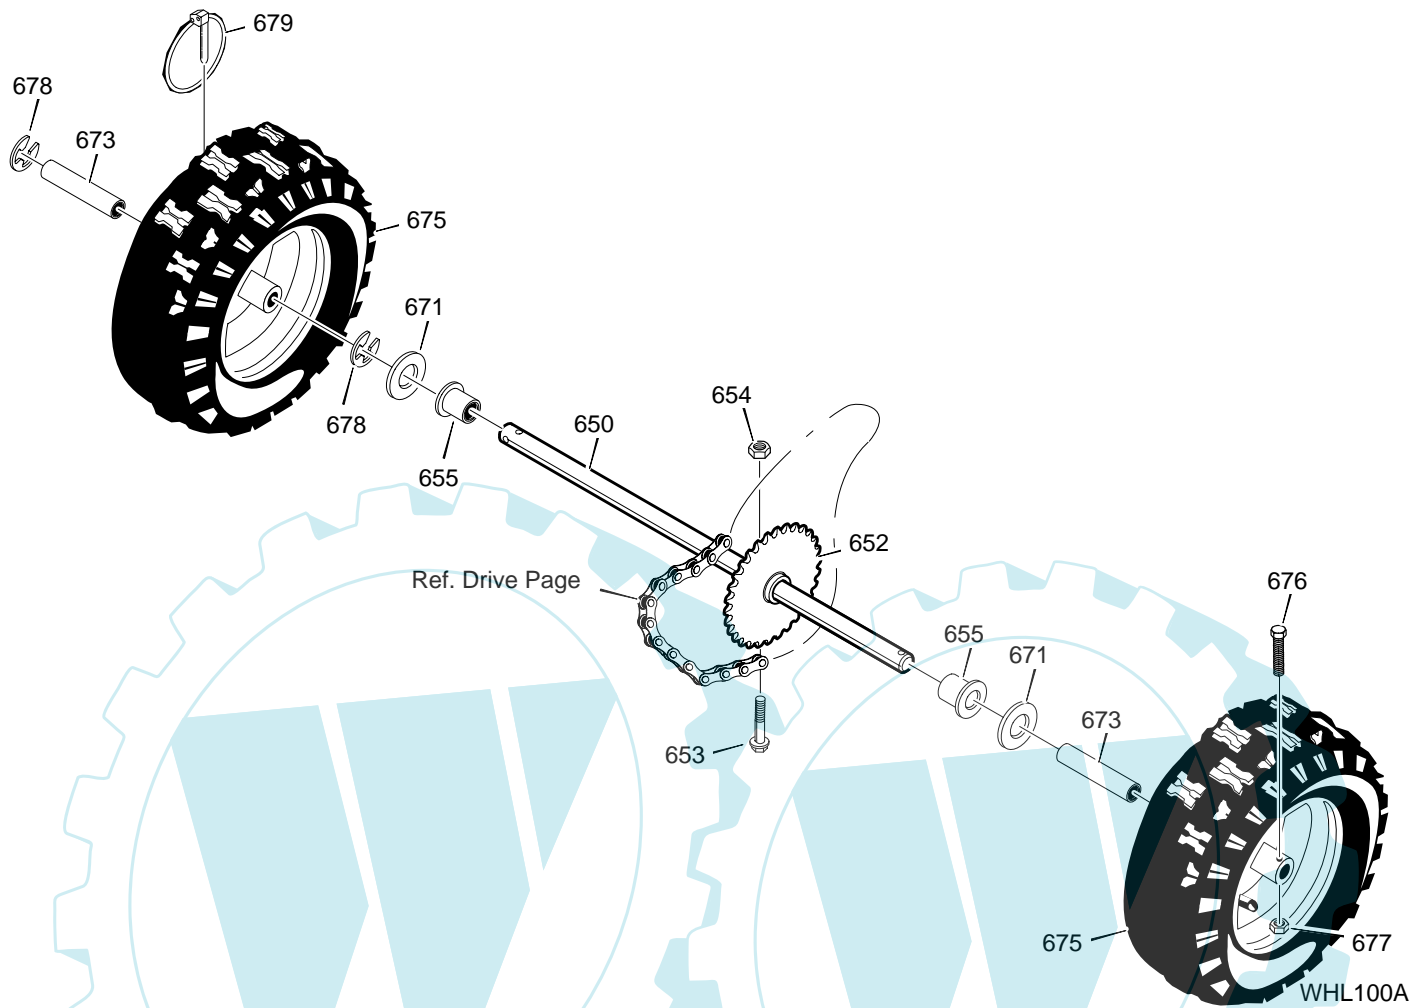

MODEL 627808x61C

REPAIR PARTS  
ENGINE

Key No.	Part No.	Description
2	-----	ENGINE
3	2x97	BOLT, CARRIAGE 5/16-18
5	28x76	RETAINER, PUSH
6	710026	NUT, HEXWDFLLK 5/16-18
8	1501109	PULLEY, ENGINE
10	710247	WASHER
12	71063	WASHER, HVSP TLK .38ID
14	71015	SCREW, 3/8-24X1.00
16	579932	BELT, V 3L 33.13LG
18	585416	BELT, V 4L 38.1MF16" 5-10
20	1501201	GUIDE, BELT
22	71060	WASHER, SPTLK .31X.58X.08
24	710097	SCREW, 5/16-24X .75
25	-----	FRAME ASSEMBLY
25-1	1501062E540	PLATE, ENGINE MOUNT
25-2	310169	SCREW, TAP 1/4-20 X .63
25-3	780055	SCREW, TAP 5/16-18 X .50
25-4	1501049E540	FRAME, MOTOR BOX
—	F-021021L	OWNER'S MANUAL

# REPAIR PARTS MUFFLER GUARD

Key No.	Part No.	Description
16	304436	GUARD, MUFFLER
17	304807	SCREW
18	304810	WASHER
19	304809	WASHER

MODEL 627808x61C

REPAIR PARTS  
WHEELS

Key No.	Part No.	Description
650	1501284	SHAFT, AXLE
652	1501089	SPRKT & HUB
653	01x193	SCREW, 1/4-20 x 1.75
654	780029	NUT, 1/4-20 HEX NYLOCK
655	1501114	BEARING, AXLE
671	712120	FLATWASHER
673	1501138	BUSHING, WHEEL
675	583384	TIRE & RIM
676	577015	SCREW, 1/4-20X1.75 HH
677	780029	NUT, 1/4-20 HEX NYLOCK
678	239	RING, RET
679	73842	PIN, KLIK .25 X 1.38 DIA

MODEL 627808x61C

REPAIR PARTS  
GEAR CASE

Key No.	Part No.	Description
300	896	CASE, GEAR, RH
301	895	CASE, GEAR, LH
303	910828	SCREW, 1/4-20X.75
304	71100	NUT, 1/4-20
305	330434	NUT, 1/4-20 HEXKEPS
306	53749	SCREW, 3/8-16X.50
310	780151	SEAL, OIL
311	53743	BEARING, FL
312	53748	WASHER, FLAT
313	760528	SHAFT, AUGER OUTPUT
314	897	GASKET, GEAR BOX
315	53730	WORM GEAR
316	73905	KEY, WOODRUFF #61
320	53737	BRNG, FL
321	583126	SHAFT, AUGER INPUT
322	48275	COLLAR, THRUST
323	50684	PIN, SPRING
324	48275	WASHER, FLAT
326	50795	BRNG, FL
327	53732	SEAL, OIL
330	53731	BEARING
340	1501147E701	IMPELLER
—	333431	10oz TUBE LUBRIPLATE 101