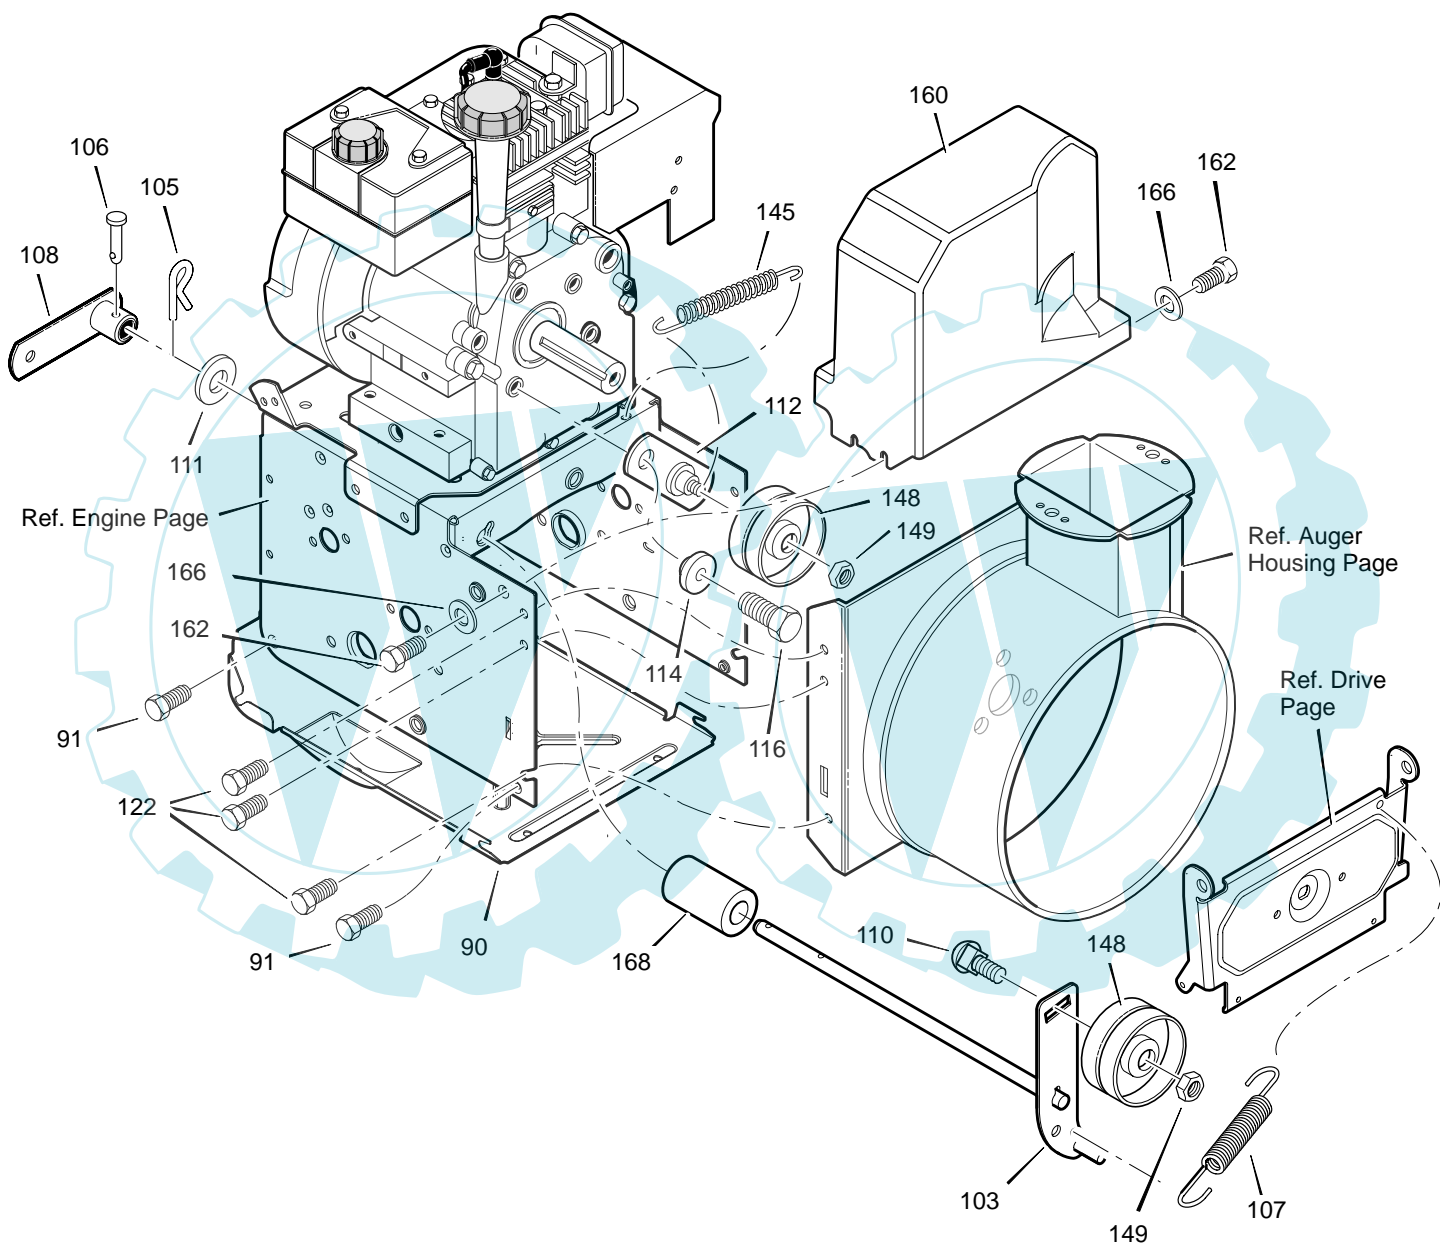

MODEL 627808x61C

REPAIR PARTS FRAME

FRA100A

MODEL 627808x61C

**REPAIR PARTS
FRAME**

Key No.	Part No.	Description
122	780055	SCREW, 5/16-18X .50
90	1501055E701	COVER, BOTTOM
91	310169	SCREW, 1/4-20X .63
103	1501111 YZ	IDLER ASSEMBLY, AUGER
105	711682	PIN, HAIR .38DIA X 1.64LG
106	761761	PIN, KLIK 3/16" DIA
107	165X159	SPRING, TENSION
108	761675 YZ	ASSY., SPRING ATTACH
110	585781	BOLT, 3/8-16X1.25 CARR.
111	711617	WASHER, FLAT
112	1501112 YZ	BRACKET ASSEMBLY, IDLER
114	1501065	BUSHING, IDLER BRACKET
116	710097	SCREW 5/16-24 X .75
118	71060	WASHER, SPLIT
122	780055	SCREW, TAP 5/16-18 X .50
145	53704	SPRING, IDLER TRACTION DRIVE
148	50793	PULLEY, IDLER
149	590	NUT, JAM 3/8-16
160	1501053	COVER, BELT
162	310169	SCREW, TAP 1/4-20 X .63
166	71067	WASHER, FLAT
168	1501200	SPACER, AUGER BRACKET