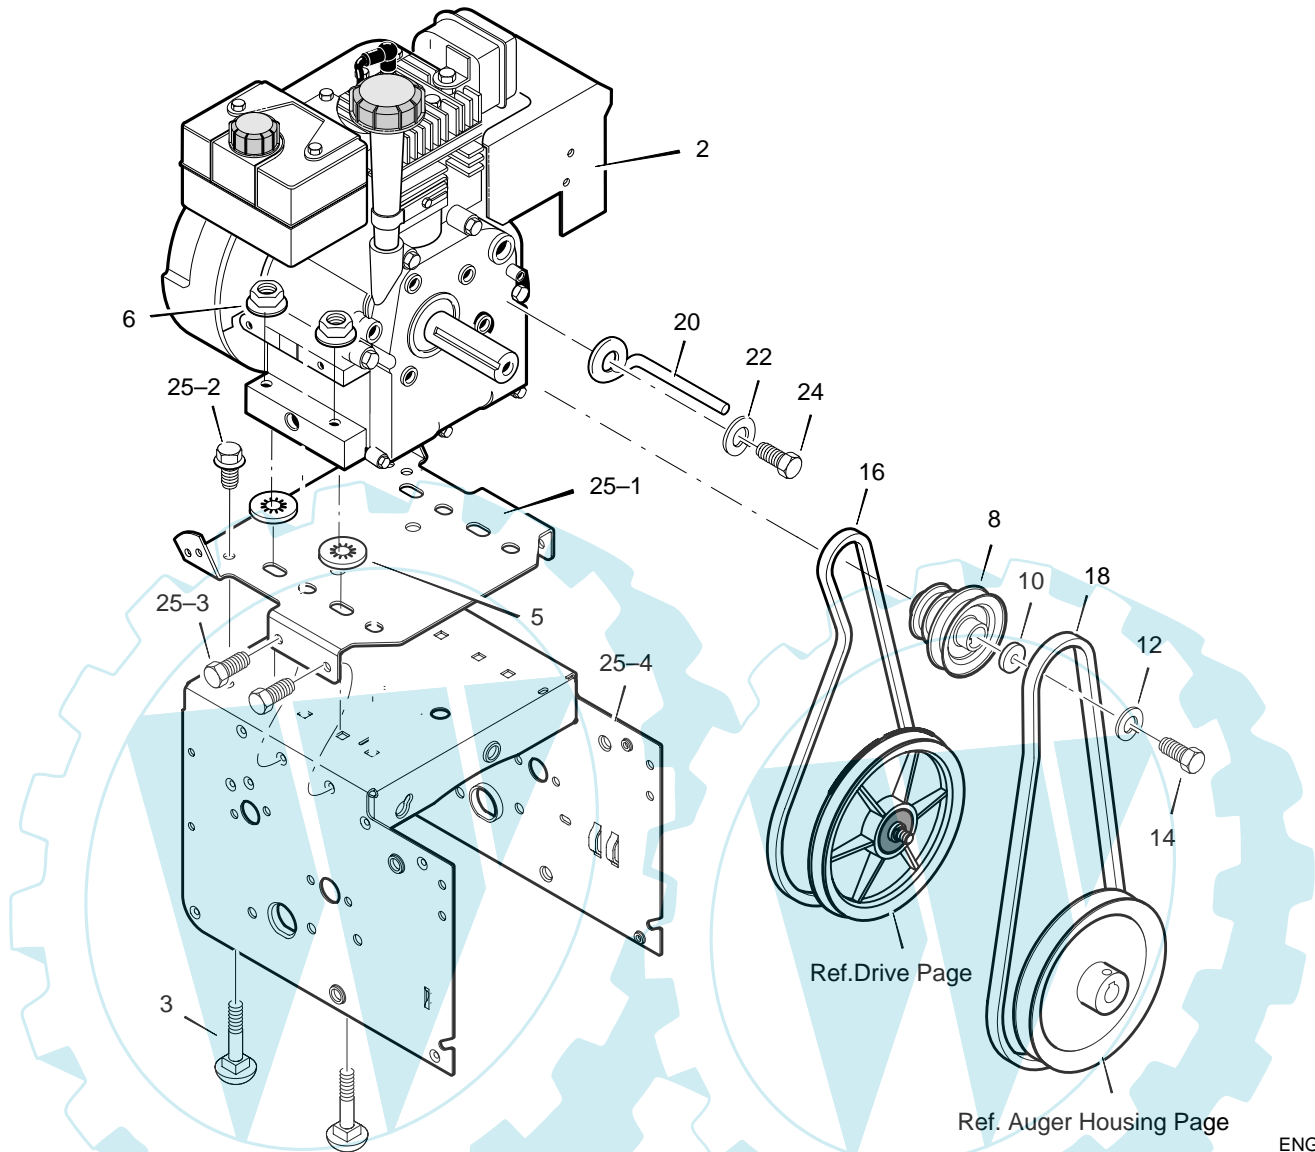

MODEL 627808x61C

REPAIR PARTS  
ENGINE

Key No.	Part No.	Description
2	-----	ENGINE
3	2x97	BOLT, CARRIAGE 5/16-18
5	28x76	RETAINER, PUSH
6	710026	NUT, HEXWDFLLK 5/16-18
8	1501109	PULLEY, ENGINE
10	710247	WASHER
12	71063	WASHER, HVSP TLK .38ID
14	71015	SCREW, 3/8-24X1.00
16	579932	BELT, V 3L 33.13LG
18	585416	BELT, V 4L 38.1MF16" 5-10
20	1501201	GUIDE, BELT
22	71060	WASHER, SPTLK .31X.58X.08
24	710097	SCREW, 5/16-24X .75
25	-----	FRAME ASSEMBLY
25-1	1501062E540	PLATE, ENGINE MOUNT
25-2	310169	SCREW, TAP 1/4-20 X .63
25-3	780055	SCREW, TAP 5/16-18 X .50
25-4	1501049E540	FRAME, MOTOR BOX
—	F-021021L	OWNER'S MANUAL

# REPAIR PARTS MUFFLER GUARD

Key No.	Part No.	Description
16	304436	GUARD, MUFFLER
17	304807	SCREW
18	304810	WASHER
19	304809	WASHER

MODEL 627808x61C

REPAIR PARTS  
WHEELS

Key No.	Part No.	Description
650	1501284	SHAFT, AXLE
652	1501089	SPRKT & HUB
653	01x193	SCREW, 1/4-20 x 1.75
654	780029	NUT, 1/4-20 HEX NYLOCK
655	1501114	BEARING, AXLE
671	712120	FLATWASHER
673	1501138	BUSHING, WHEEL
675	583384	TIRE & RIM
676	577015	SCREW, 1/4-20X1.75 HH
677	780029	NUT, 1/4-20 HEX NYLOCK
678	239	RING, RET
679	73842	PIN, KLIK .25 X 1.38 DIA

MODEL 627808x61C

REPAIR PARTS  
GEAR CASE

Key No.	Part No.	Description
300	896	CASE, GEAR, RH
301	895	CASE, GEAR, LH
303	910828	SCREW, 1/4-20X.75
304	71100	NUT, 1/4-20
305	330434	NUT, 1/4-20 HEXKEPS
306	53749	SCREW, 3/8-16X.50
310	780151	SEAL, OIL
311	53743	BEARING, FL
312	53748	WASHER, FLAT
313	760528	SHAFT, AUGER OUTPUT
314	897	GASKET, GEAR BOX
315	53730	WORM GEAR
316	73905	KEY, WOODRUFF #61
320	53737	BRNG, FL
321	583126	SHAFT, AUGER INPUT
322	48275	COLLAR, THRUST
323	50684	PIN, SPRING
324	48275	WASHER, FLAT
326	50795	BRNG, FL
327	53732	SEAL, OIL
330	53731	BEARING
340	1501147E701	IMPELLER
—	333431	10oz TUBE LUBRIPLATE 101