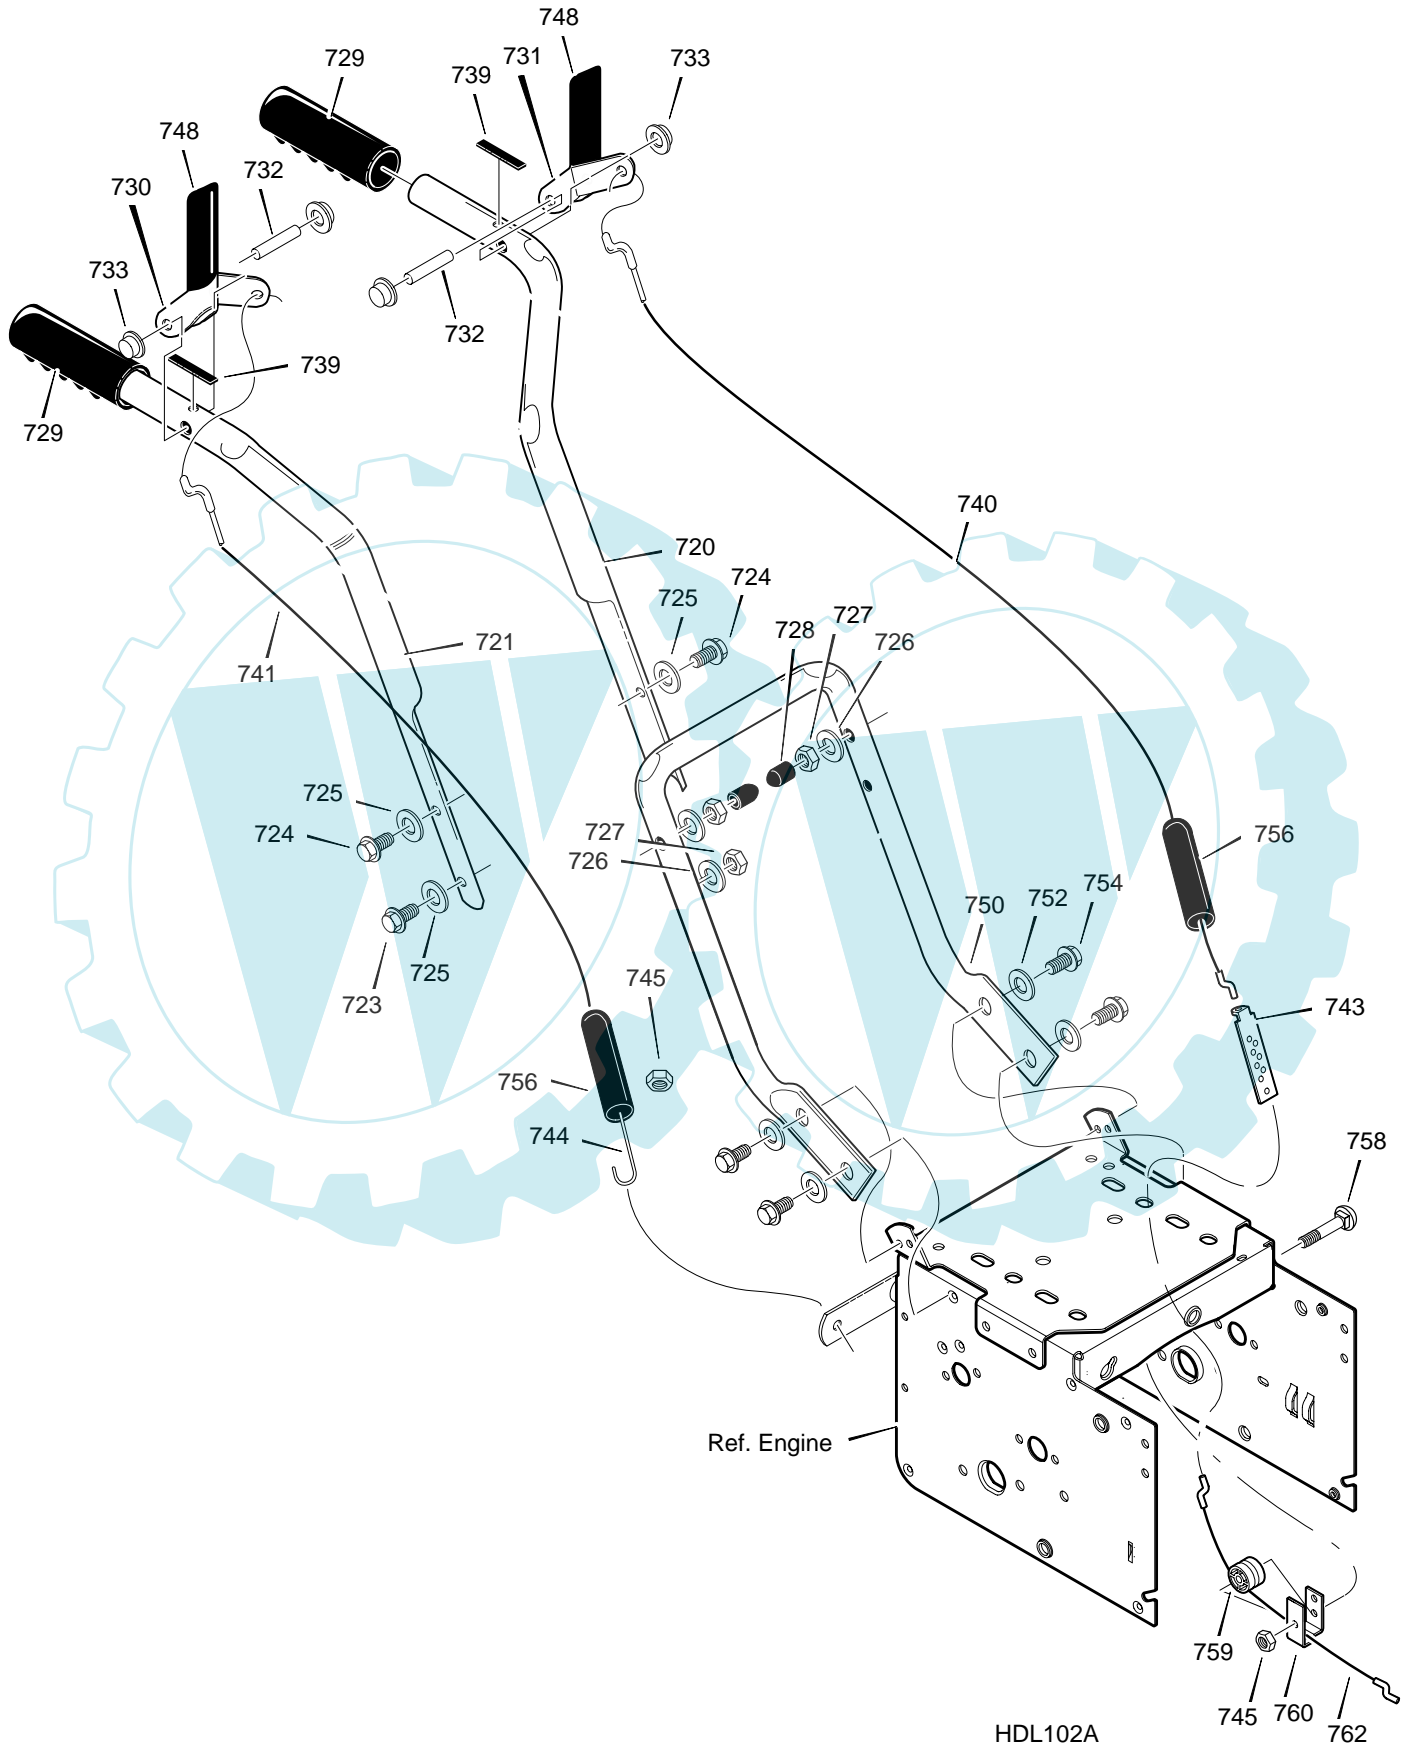

MODEL 627808x61C

REPAIR PARTS  
ENGINE

Key No.	Part No.	Description
2	-----	ENGINE
3	2x97	BOLT, CARRIAGE 5/16-18
5	28x76	RETAINER, PUSH
6	710026	NUT, HEXWDFLLK 5/16-18
8	1501109	PULLEY, ENGINE
10	710247	WASHER
12	71063	WASHER, HVSP TLK .38ID
14	71015	SCREW, 3/8-24X1.00
16	579932	BELT, V 3L 33.13LG
18	585416	BELT, V 4L 38.1MF16" 5-10
20	1501201	GUIDE, BELT
22	71060	WASHER, SPTLK .31X.58X.08
24	710097	SCREW, 5/16-24X .75
25	-----	FRAME ASSEMBLY
25-1	1501062E540	PLATE, ENGINE MOUNT
25-2	310169	SCREW, TAP 1/4-20 X .63
25-3	780055	SCREW, TAP 5/16-18 X .50
25-4	1501049E540	FRAME, MOTOR BOX
—	F-021021L	OWNER'S MANUAL

# REPAIR PARTS HANDLE

**MODEL 627808x61C**

**REPAIR PARTS  
HANDLE**

Key No.	Part No.	Description
720	5113E701	HANDLE, UPPER LH
721	5115E701	HANDLE, UPPER RH
723	71007	SCREW, 3/8-16 X 2.00
724	7288	SCREW, 3/8-16 X 3.00
725	71072	WASHER, FLAT
726	71062	WASHER
727	71044	NUT, 3/8-16 REGHEX
728	7289	STOP, PLASTIC
729	50792	GRIP-HANDLE FINGER
730	9729E701	LEVER, ASSY CLUTCH DRIVE RH
731	9732E701	LEVER, ASSY CLUTCH DRIVE LH
732	760074	PIN, PIVOT CLUTCH
733	3535	NUT, PUSH ON CAP
739	4049	BUMPER, RECTANGLE
740	1501124	CABLE, AUGER DRIVE
741	761590	CABLE, AUGER CLUTCH
743	313441	BRACKET, CABLE ADJUSTER
744	1673	SPRING, AUGER CLUTCH
745	780029	NUT, 1/4-20
748	336626	GRIP
750	5543E701	HANDLE, LOWER
752	71060	WASHER, SPTLK
754	70984	SCREW, TAP 5/16-18 X 0.75
756	308146	BOOT, CABLE
758	001798	BOLT, HEX 1/4-20 X 1.50
759	579860	SPOOL-CABLE, AUGRT CLUTCH
760	1501059 YZ	BRACKET, CABLE SPOOL YZ
762	1501122	CABLE, LOWER DRIVE 12"