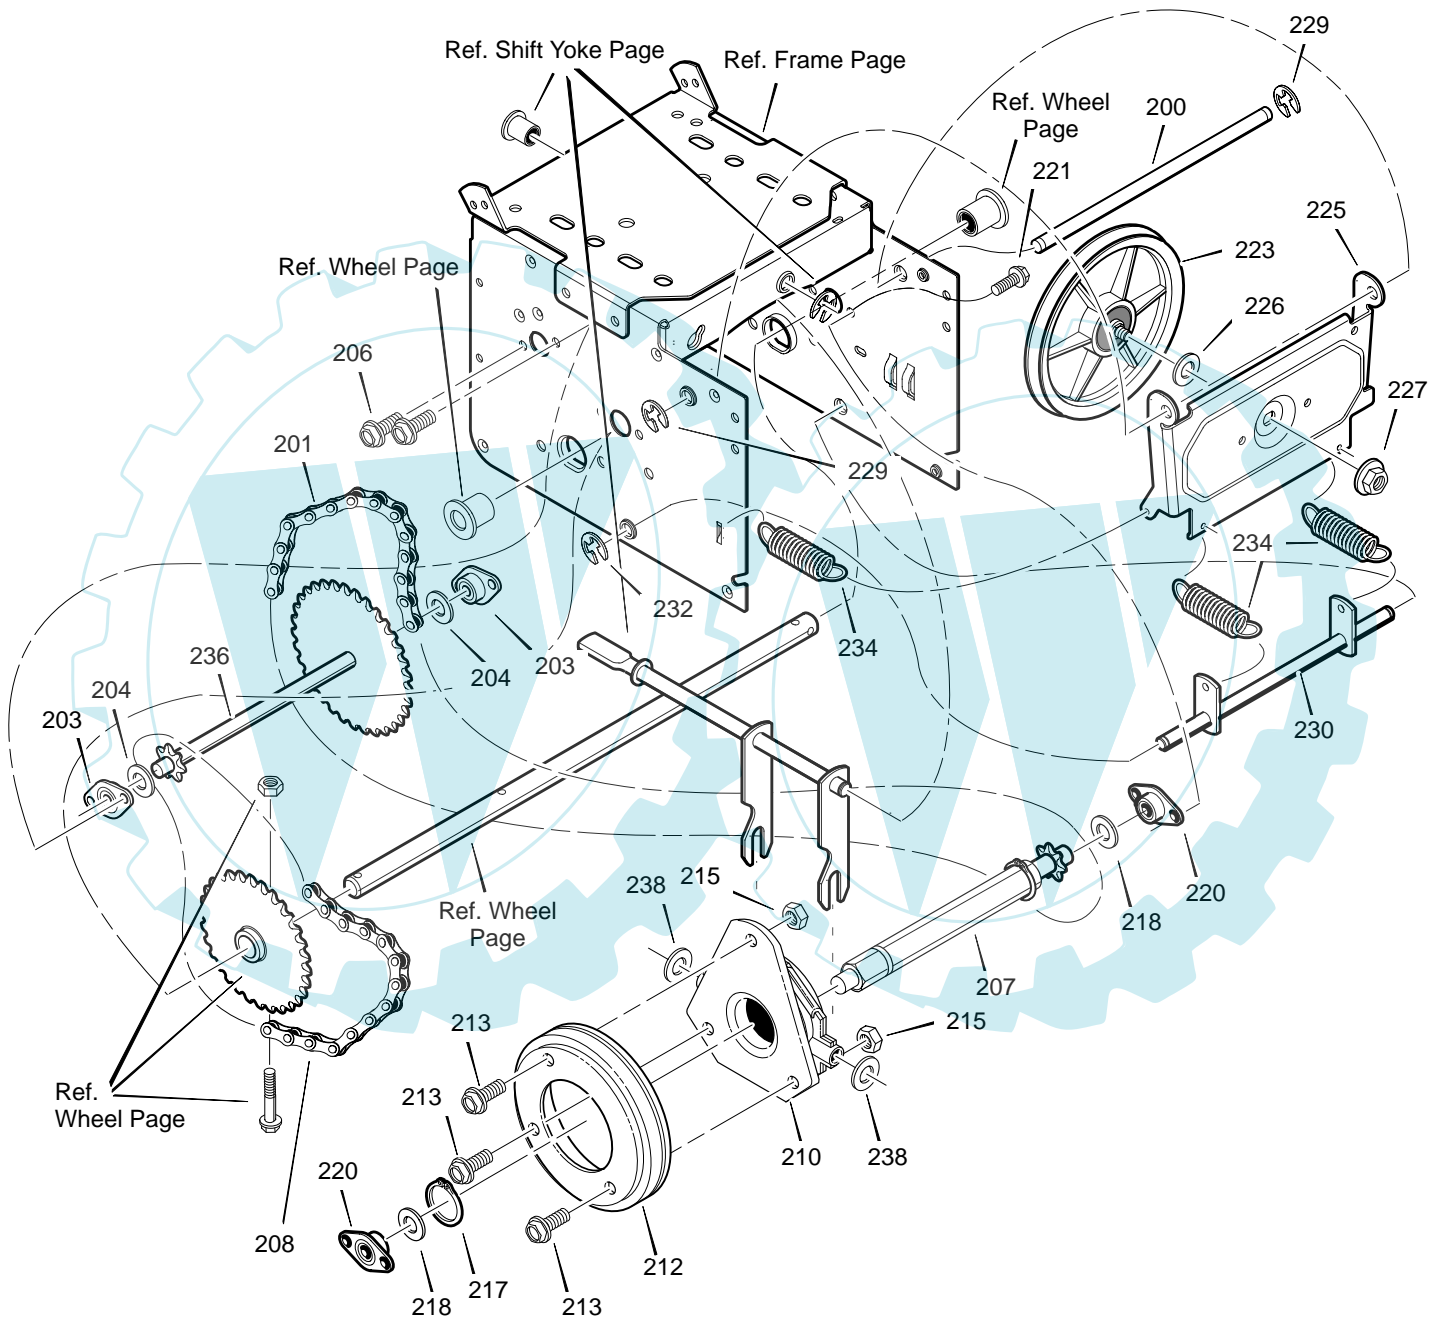

MODEL 627808x61C

REPAIR PARTS DRIVE

DR100A

MODEL 627808x61C

**REPAIR PARTS
DRIVE**

Key No.	Part No.	Description
200	1501092 YZ	LF AXLE, SWING PLATE YZ
201	579851	CHAIN, ROLLER #42x19.00
203	334163	BEARING AND RETAINER, ASSY
204	579858	WASHER
206	780055	SCREW, TAP 5/16-18x0.5
207	1501100	ASSY, HEX SHAFT
208	579868	CHAIN, ROLLER #36x18.00 LG
210	337029	BEARING, TRUNION CLUTCH R
212	1501435	WHEEL, FRICTION DISC
213	1X38	SCREW, 1/4-20 x 0.63
215	303008	NUT, KEPS HEX 1/4-20
217	579859	RING, RETEXT
218	579858	WASHER
220	334163	BEARING AND RETAINER, ASSY
221	780055	SCREW, TAP 5/16-18 x .5
223	1501115	ASSY, FRICTION PULLY
225	1501057 YZ	LF PLATE, SWINGING YZ
226	1501158	SPACER, FRICTION PULLEY
227	15X114	NUT, FLANGE LOCK 3/8-24
229	11X30	RETAINER, RING
230	1501107 YZ	LF ASSY, SPRING LINK YZ
232	11X30	RETAINER, RING
234	165X112	SPRING, EXTENSION
236	1501090	WLD, INTERMED SPROCKET 33T/7
238	71074	WASHER, FLAT