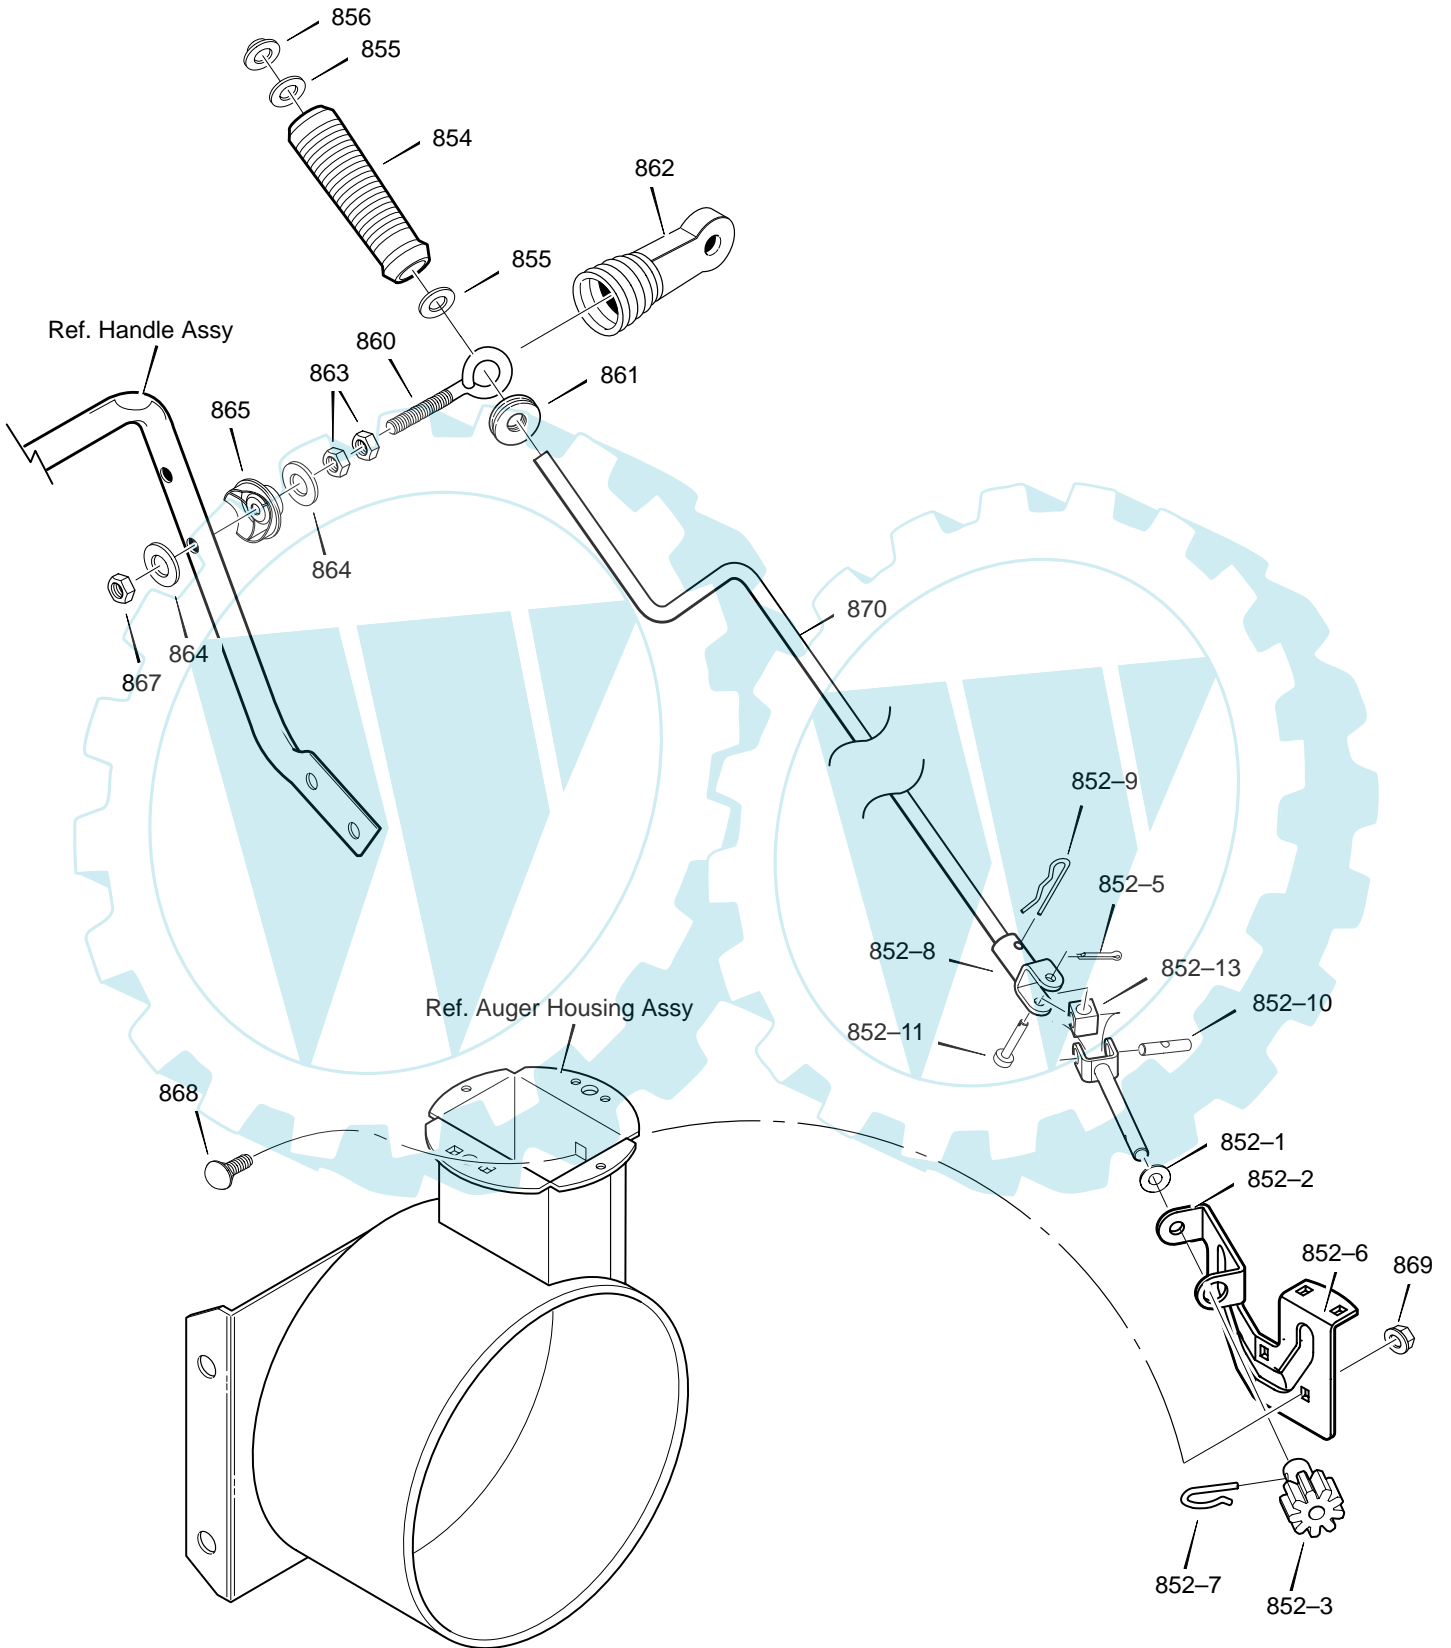

MODEL 627808x61C

REPAIR PARTS CHUTE ROD

CROD101B

MODEL 627808x61C

REPAIR PARTS CHUTE ROD

Key No.	Part No.	Description
852-1	1501309 YZ	ASSEMBLY, YOKE & ROD
852-2	313431	WASHER, CURVED SPRING
852-3	1501067	GEAR, CHUTE ROTATION 9T
852-5	71082	PIN, COTTER
852-6	1501306E701	BRACKET, GEAR MOUNT
852-7	1501293	PIN, HAIR
852-8	1501075 YZ	ASSEMBLY, YOKE ADAPTER YZ
852-9	711682	PIN, HAIR
852-10	578060	PIN, UNIVERSAL JOINT
852-11	578309	PIN, CLEVIS
852-13	578063	HOUSING, UNIVERSAL
854	51443	KNOB, SLEEVE
855	309312	FLATWASHER
856	73664	NUT, PUSH ON 3/8"
860	581618	EYE BOLT 3/8-16X6.00
861	148	GROMMET, EYE BOLT
862	308145	BOOT, EYE BOLT
863	71045	NUT, 3/8-16 HEXJAM
864	71072	FLATWASHER .406X.81X.066
865	309344	ADAPTER, BOOT
866	71072	WASHER, FLAT
867	71046	NUT, 3/8-16 HEXNYL
868	2X98	BOLT, CARRIAGE 1/4-20 X 1.00
869	15x145	NUT, 1/4-20
870	1501074 YZ	CRANK, ASSY CHUTE