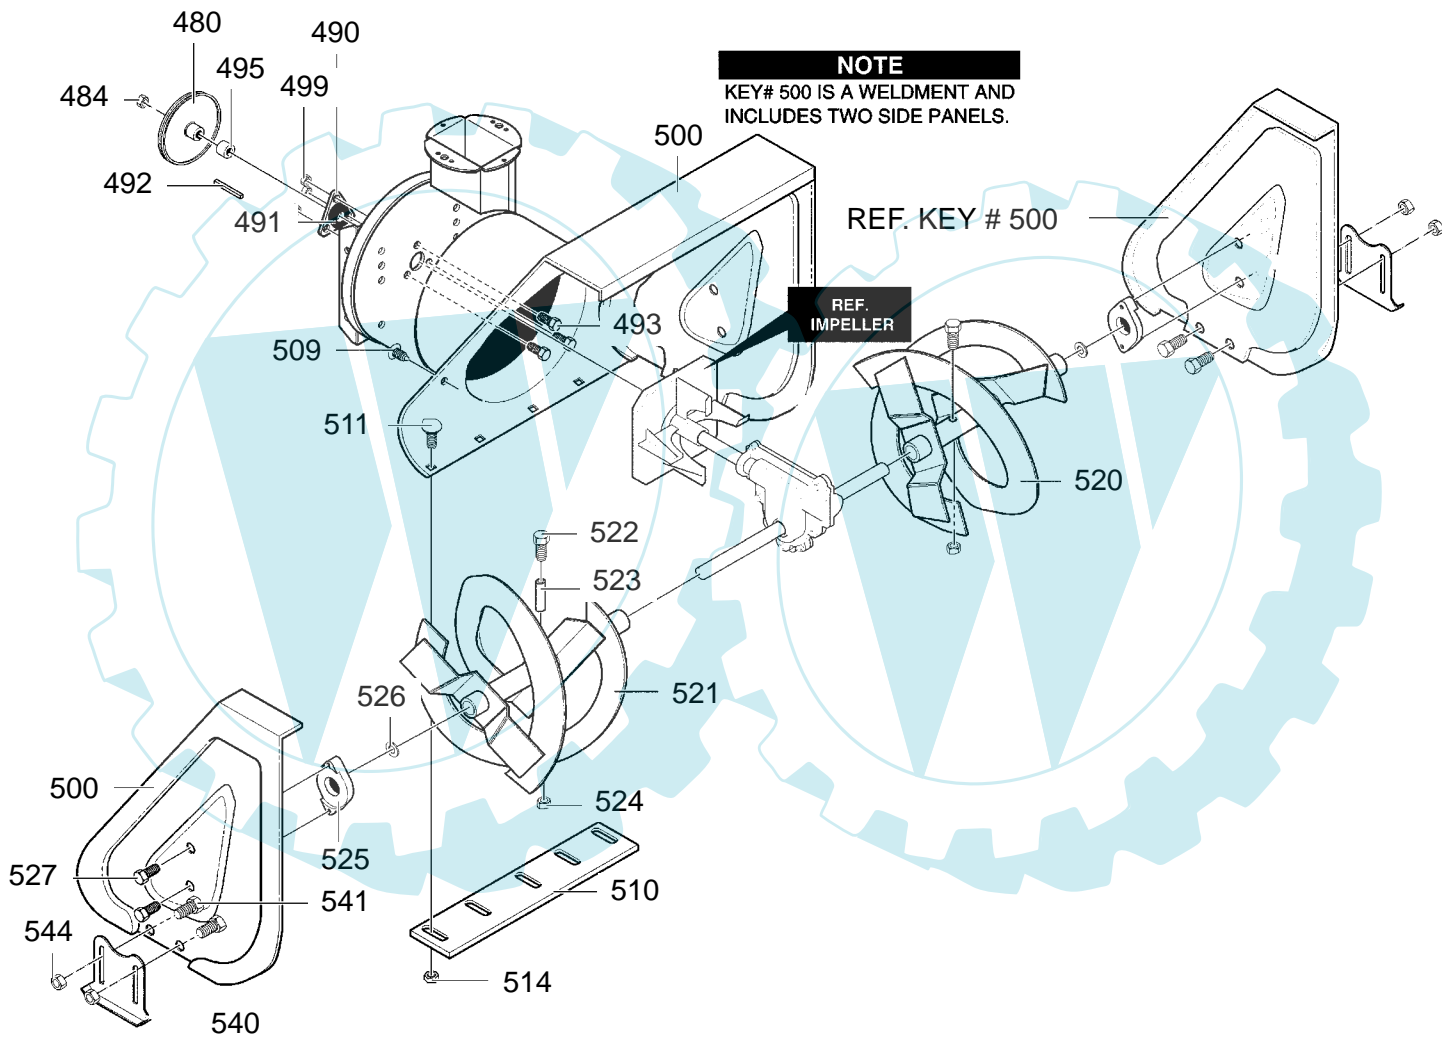

MODEL 627808x61C

REPAIR PARTS AUGER HOUSING

339973

MODEL 627808x61C

**REPAIR PARTS
AUGER HOUSING**

Key No.	Part No.	Description
480	583146	PULLEY
484	15X112	NUT, 1/4-20
490	582957 YZ	RETAINER, BALL BRNG
491	43846	BEARING, BALL
492	2001022	KEY, SQUARE
493	001X92	BOLT, HEX - 0.31-18X0.50
495	1501158	SPACER, FRICTION PULLEY
499	710026	NUT, 5/16-18 HEXWDFLLK
500	1501174E540	HOUSING, ASSY
509	760040	PLUG, CHRISTMAS TREE
510	760656E701	BLADE, SCRAPER
511	340720	BOLT, 1/4-20X.75
514	710026	NUT
520	760605E701	AUGER, ASSY, LH
521	760606E701	AUGER, ASSY, RH
522	9524	SCREW, 1/4-20X1.75
523	3943	SPACER, SLEEVE
524	73826	NUT, 1/4-20
525	53757	BEARING, FLANGE
527	70984	SCREW, 5/16-18X .75
540	762377E701	SKID, HEIGHT ADJUST
541	340720	BOLT, 5/16-18 X .75
544	710026	NUT, 5/16-18 REGHEX