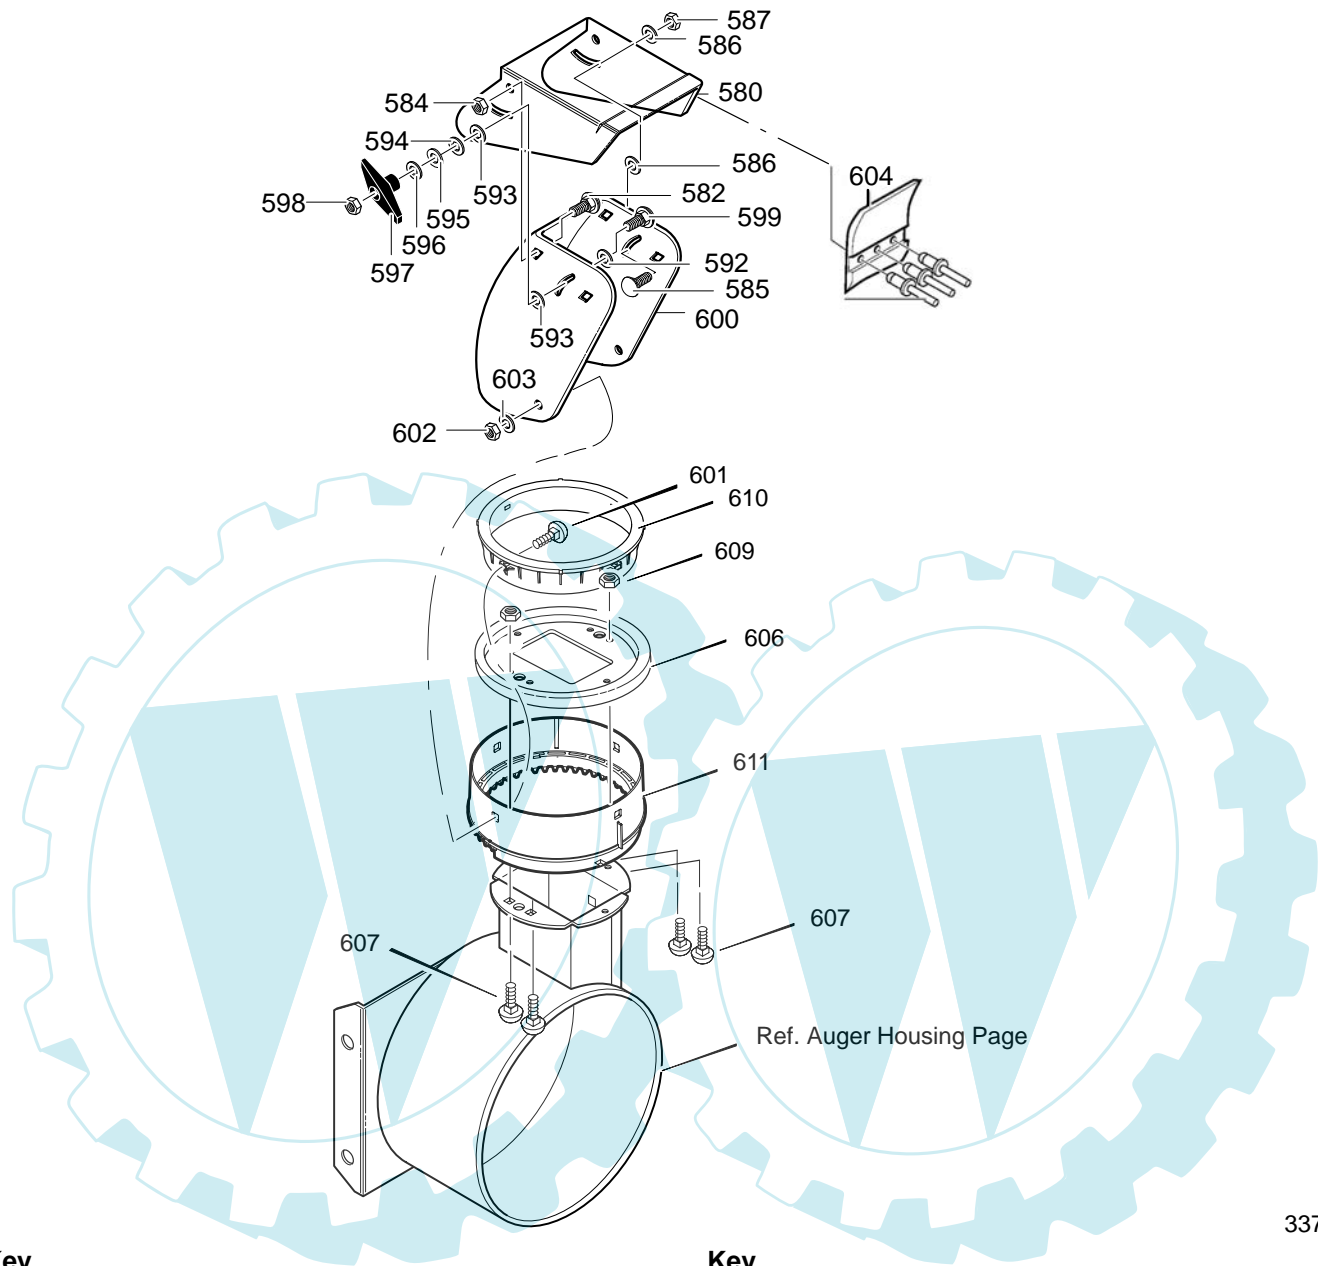

MODEL 627808x61C

REPAIR PARTS
DISCHARGE CHUTE ASSEMBLY

337310

Key No.	Part No.	Description
580	761070E701	CHUTE, UPPER RH CONTROL
582	578088	SCREW
584	71038	LOCKNUT
585	578088	SCREW
586	6711	WASHER, PLASTIC
587	71038	LOCKNUT
592	12021	WASHER, PLASTIC
593	6711	WASHER, PLASTIC
594	71071	WASHER, FLAT
595	71060	WASHER
596	71071	WASHER, FLAT
597	57171	T-KNOB

Key No.	Part No.	Description
598	71037	HEXNUT
599	3316	BOLT
600	761328E701	ASSEMBLY, CHUTE
601	2x100	BOLT
602	71038	LOCKNUT
603	71071	WASHER, FLAT
604	762322	FLAP, CHUTE INSERT
606	585214 YZ	COLLAR
607	340714	SCREW
609	780029	LOCKNUT
610	337227	RETAINER RING, INNER
611	1501282	RETAINER RING, OUTER

Ref. Auger Housing Page