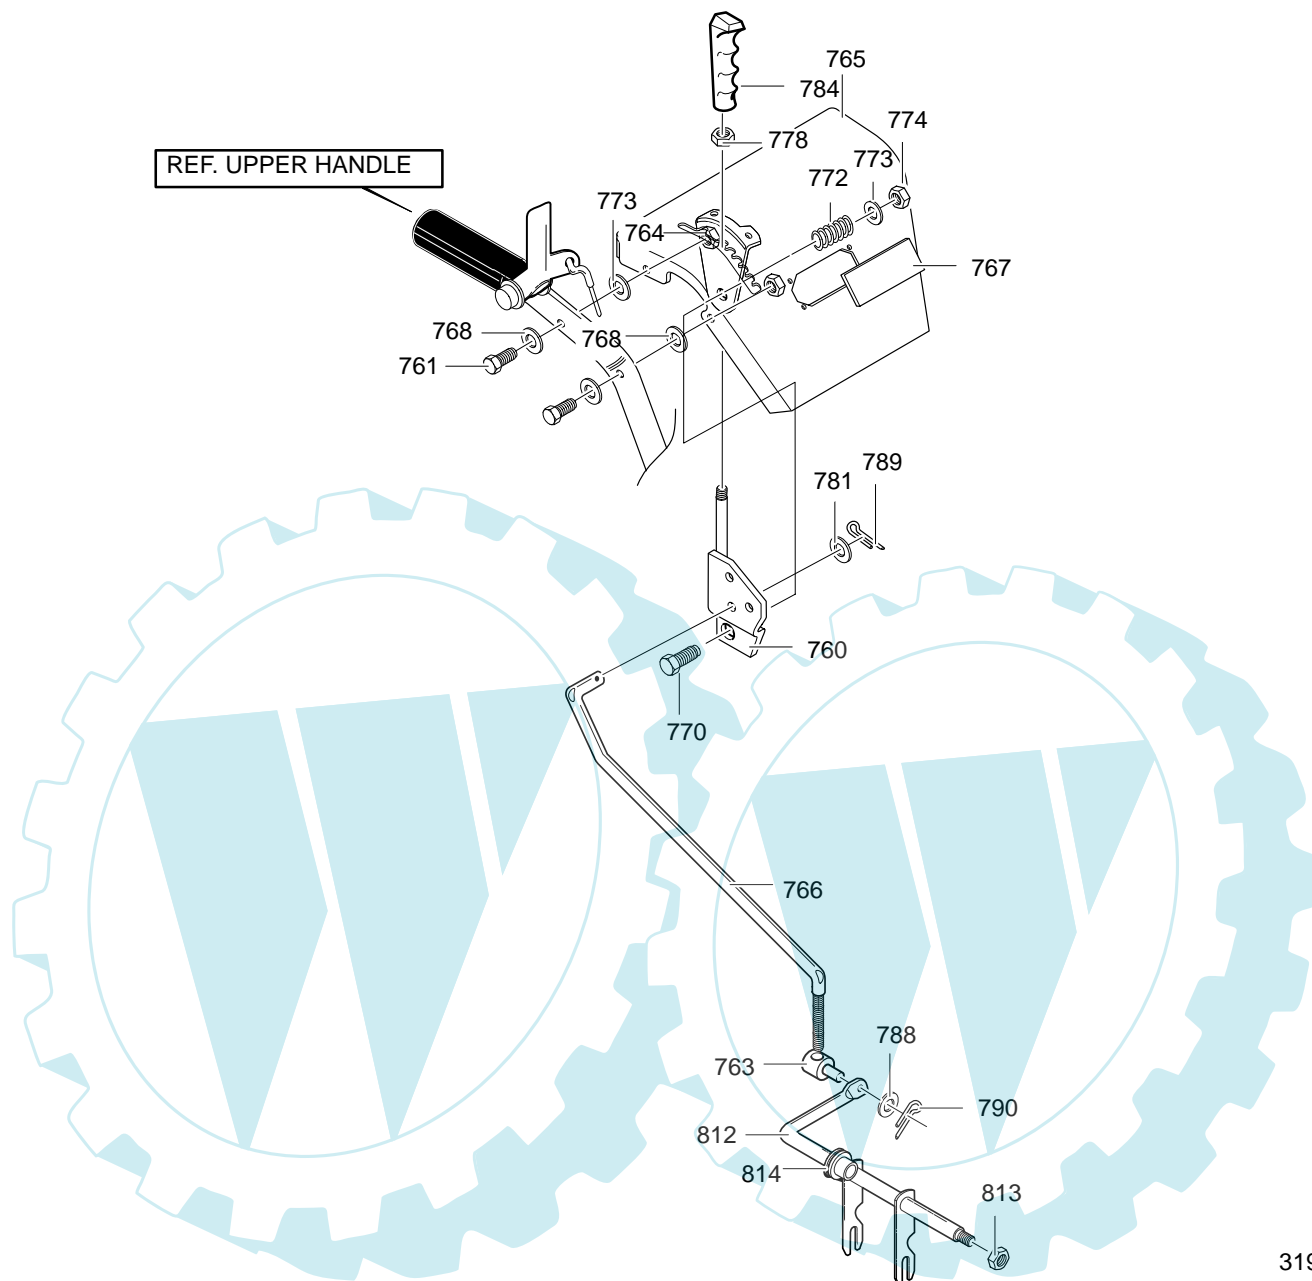

MODEL 627808x61C

REPAIR PARTS  
ENGINE

Key No.	Part No.	Description
2	-----	ENGINE
3	2x97	BOLT, CARRIAGE 5/16-18
5	28x76	RETAINER, PUSH
6	710026	NUT, HEXWDFLLK 5/16-18
8	1501109	PULLEY, ENGINE
10	710247	WASHER
12	71063	WASHER, HVSP TLK .38ID
14	71015	SCREW, 3/8-24X1.00
16	579932	BELT, V 3L 33.13LG
18	585416	BELT, V 4L 38.1MF16" 5-10
20	1501201	GUIDE, BELT
22	71060	WASHER, SPTLK .31X.58X.08
24	710097	SCREW, 5/16-24X .75
25	-----	FRAME ASSEMBLY
25-1	1501062E540	PLATE, ENGINE MOUNT
25-2	310169	SCREW, TAP 1/4-20 X .63
25-3	780055	SCREW, TAP 5/16-18 X .50
25-4	1501049E540	FRAME, MOTOR BOX
—	F-021021L	OWNER'S MANUAL

# REPAIR PARTS HANDLE

**MODEL 627808x61C**

**REPAIR PARTS  
HANDLE**

Key No.	Part No.	Description
720	5113E701	HANDLE, UPPER LH
721	5115E701	HANDLE, UPPER RH
723	71007	SCREW, 3/8-16 X 2.00
724	7288	SCREW, 3/8-16 X 3.00
725	71072	WASHER, FLAT
726	71062	WASHER
727	71044	NUT, 3/8-16 REGHEX
728	7289	STOP, PLASTIC
729	50792	GRIP-HANDLE FINGER
730	9729E701	LEVER, ASSY CLUTCH DRIVE RH
731	9732E701	LEVER, ASSY CLUTCH DRIVE LH
732	760074	PIN, PIVOT CLUTCH
733	3535	NUT, PUSH ON CAP
739	4049	BUMPER, RECTANGLE
740	1501124	CABLE, AUGER DRIVE
741	761590	CABLE, AUGER CLUTCH
743	313441	BRACKET, CABLE ADJUSTER
744	1673	SPRING, AUGER CLUTCH
745	780029	NUT, 1/4-20
748	336626	GRIP
750	5543E701	HANDLE, LOWER
752	71060	WASHER, SPTLK
754	70984	SCREW, TAP 5/16-18 X 0.75
756	308146	BOOT, CABLE
758	001798	BOLT, HEX 1/4-20 X 1.50
759	579860	SPOOL-CABLE, AUGRT CLUTCH
760	1501059 YZ	BRACKET, CABLE SPOOL YZ
762	1501122	CABLE, LOWER DRIVE 12"

MODEL 627808x61C

REPAIR PARTS  
CONTROL PANEL ASSEMBLY

319052

Key No.	Part No.	Description
760	85030 YZ	HANDLE ASSY SPD CTRL
761	302900	SCREW, 5/16-18X1.75
763	584593	NUT, TRUNNION
764	710026	NUT, 5/16-18 HEXWDFLLK
765	760328E540	ASSY. BAY LT
766	330635	ROD, SPEED CONTROL
767	578978	PLATE, BLANKING LIGHT
770	71007	SCREW 3/8-16X2.00
772	50786	SPRING
773	71072	FLATWASHER
774	71046	NUT, 3/8-16 HEXNYL
778	71044	NUT, 3/8-16 REGHEX