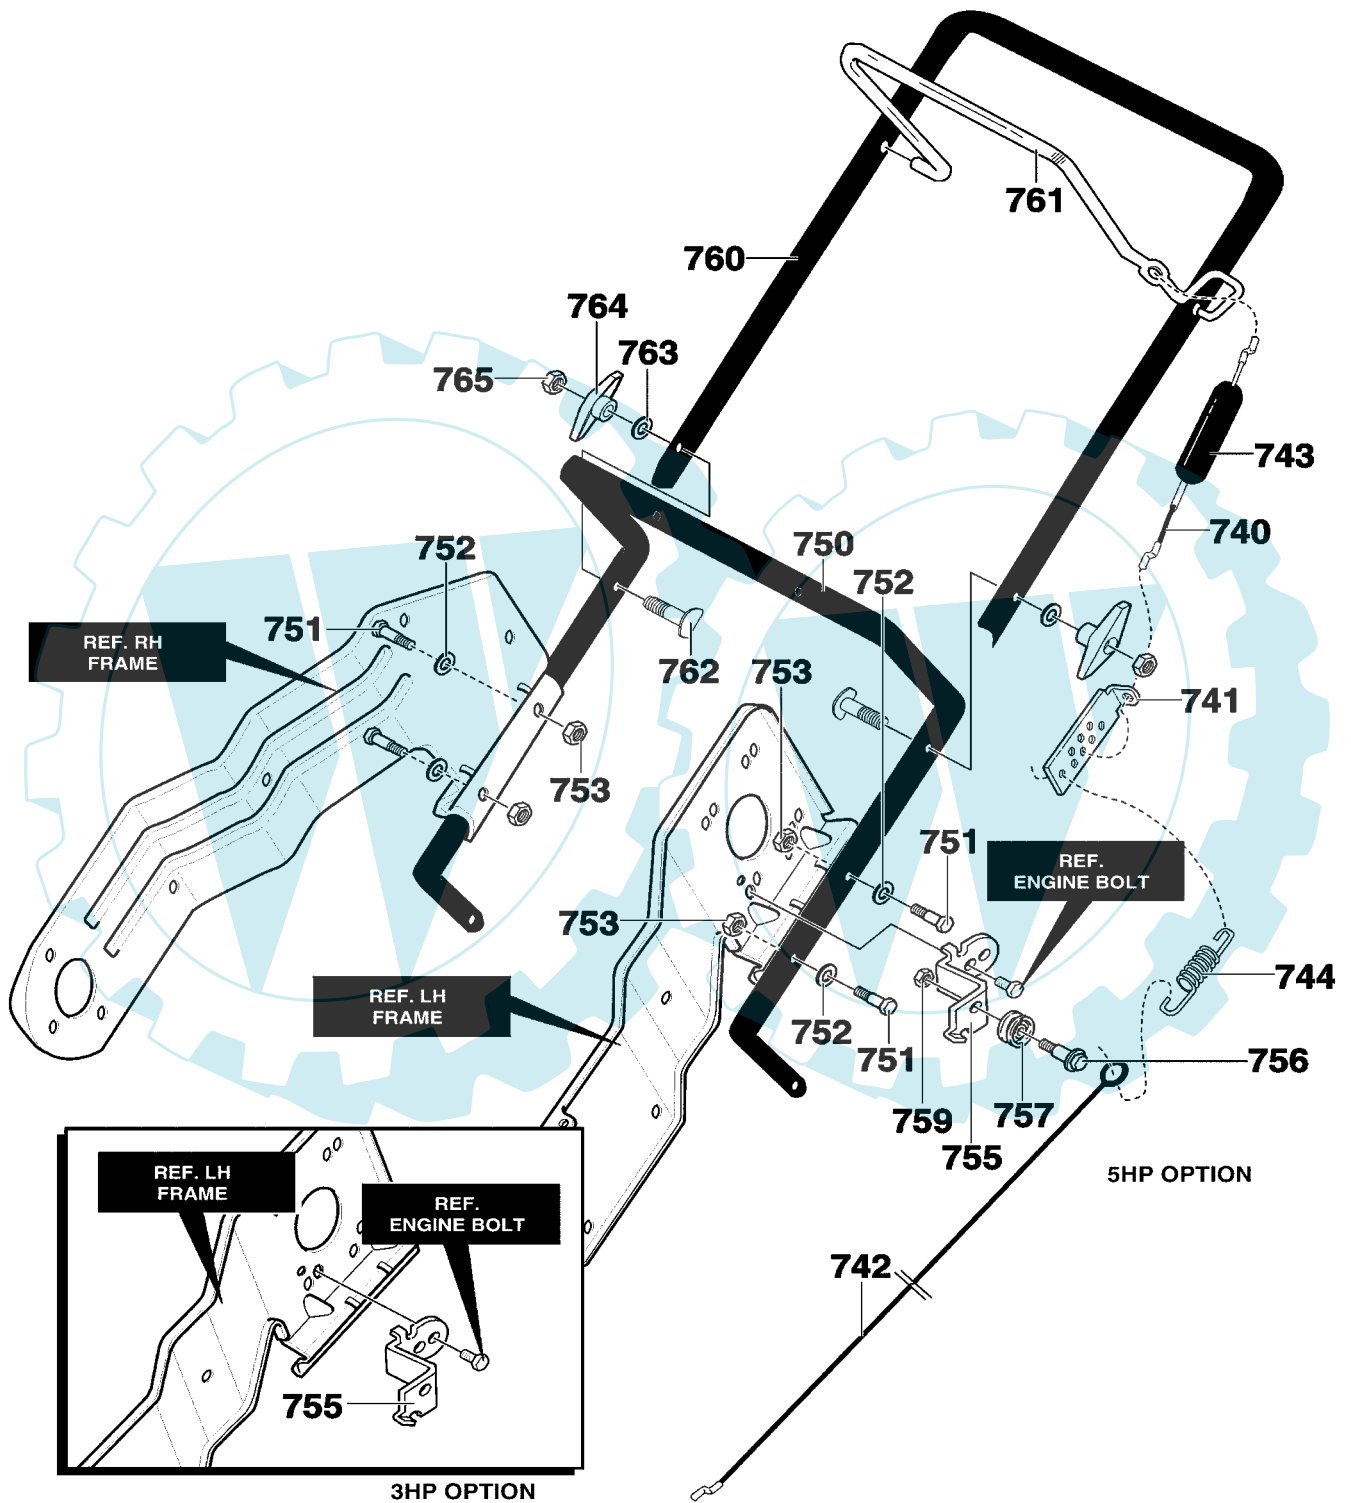

**MODEL 620301x54NB**

**REPAIR PARTS  
DISCHARGE CHUTE**

Key No.	Part No.	Description
580	314239	RING, CHUTE
581	711752	SCREW, #10X.50
582	577021	GUIDE, CHUTE
590	337237	CHUTE, LOWER
591	313686	SCREW 1/4-20X.50
592	15X143	NUT, CNTRLK 1/4-2 YZ
600	325847	CHUTE, UPPER
601	308931	WIRE, HINGE
602	302843	BOLT, CARRIAGE 5/16-18X1.25
603	71071	WASHER, FLAT .349X.69X.066
604	57171	KNOB, T
605	71037	NUT, HEX 5/16-18
606	578088	SCREW, 5/16-18X.75
607	71071	WASHER, FLAT .349X.69X.066
608	71391	NUT, HEX 5/16-18

Key No.	Part No.	Description
650	313678	AXLE SHAFT
651	583409	WASHER, FLAT .391X1.00X1.25
660	760713	TIRE & RIM
661	583409	WASHER, FLAT .391X1.00X.125
662	577598	RING, RET E

MODEL 620301x54NB

REPAIR PARTS  
HANDLE ASSEMBLY