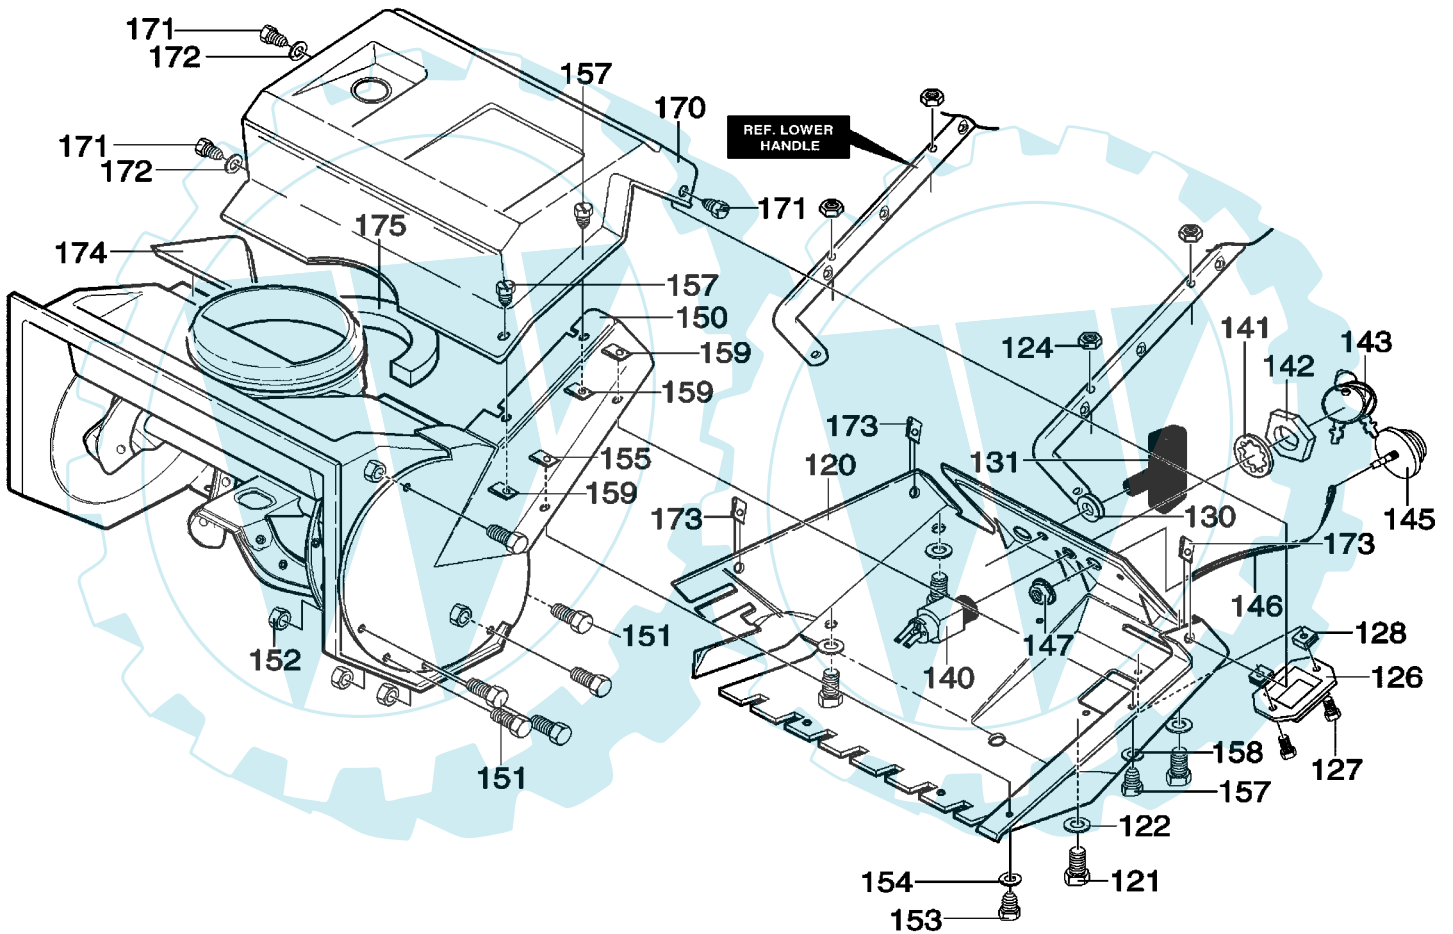

MODEL 620301x54NB

REPAIR PARTS  
ENGINE ASSEMBLY

342519E

Key No.	Part No.	Description
10	-----	ENGINE
11	180077	SCREW, 5/16-18 X.75
12	018x16	WASHER
14	71071	WASHER, FLAT
25	313440	GUIDE, BELT
28	710312	SCREW
33	339017	SPRING, IDLER BRAKE
40	1501013	ASSY, IDLER BRAKE ARM
41	333594	BOLT
42	71391	NUT, 5/16-18
45	48924	PULLEY, IDLER
46	45892	BOLT, CARRIAGE
47	590	NUT
70	338849	PULLEY, ENGINE
71	25840	WASHER, BELLEVELLE
72	181595	SCREW, 5/16-24X.75
73	018X16	WASHER, SPLTLK
75	37x132	BELT, V 3L 34.8"
--	F-031089C	OPERATOR'S MANUAL

MODEL 620301x54NB

REPAIR PARTS  
FRAME COMPONENTS ASSEMBLY

342516

Key No.	Part No.	Description
80	760272E701	FRAME SIDE SUPPORT RH
81	760271E701	FRAME SIDE SUPPORT LH
90	760169	ROD, SUPPORT
91	71063	WASHER, HVSPTLK
92	71044	NUT, 3/8-16 REGHEX
100	578093E701	BRACKET, GAS TANK
101	302628	SCREW, 1/4-20X.75
102	15X143	NUT, 1/4-20 REGHEXCTRLK YZ
110	55381	TANK, FUEL
111	313681	SCREW, 1/4-14X.88 WAHHTAP
112	315433	CAP, GAS-BLACK
113	327290	TUBING 11.50 IN.
114	323387	CLAMP, FUEL LINE

# REPAIR PARTS TOP COVER ASSEMBLY

313937