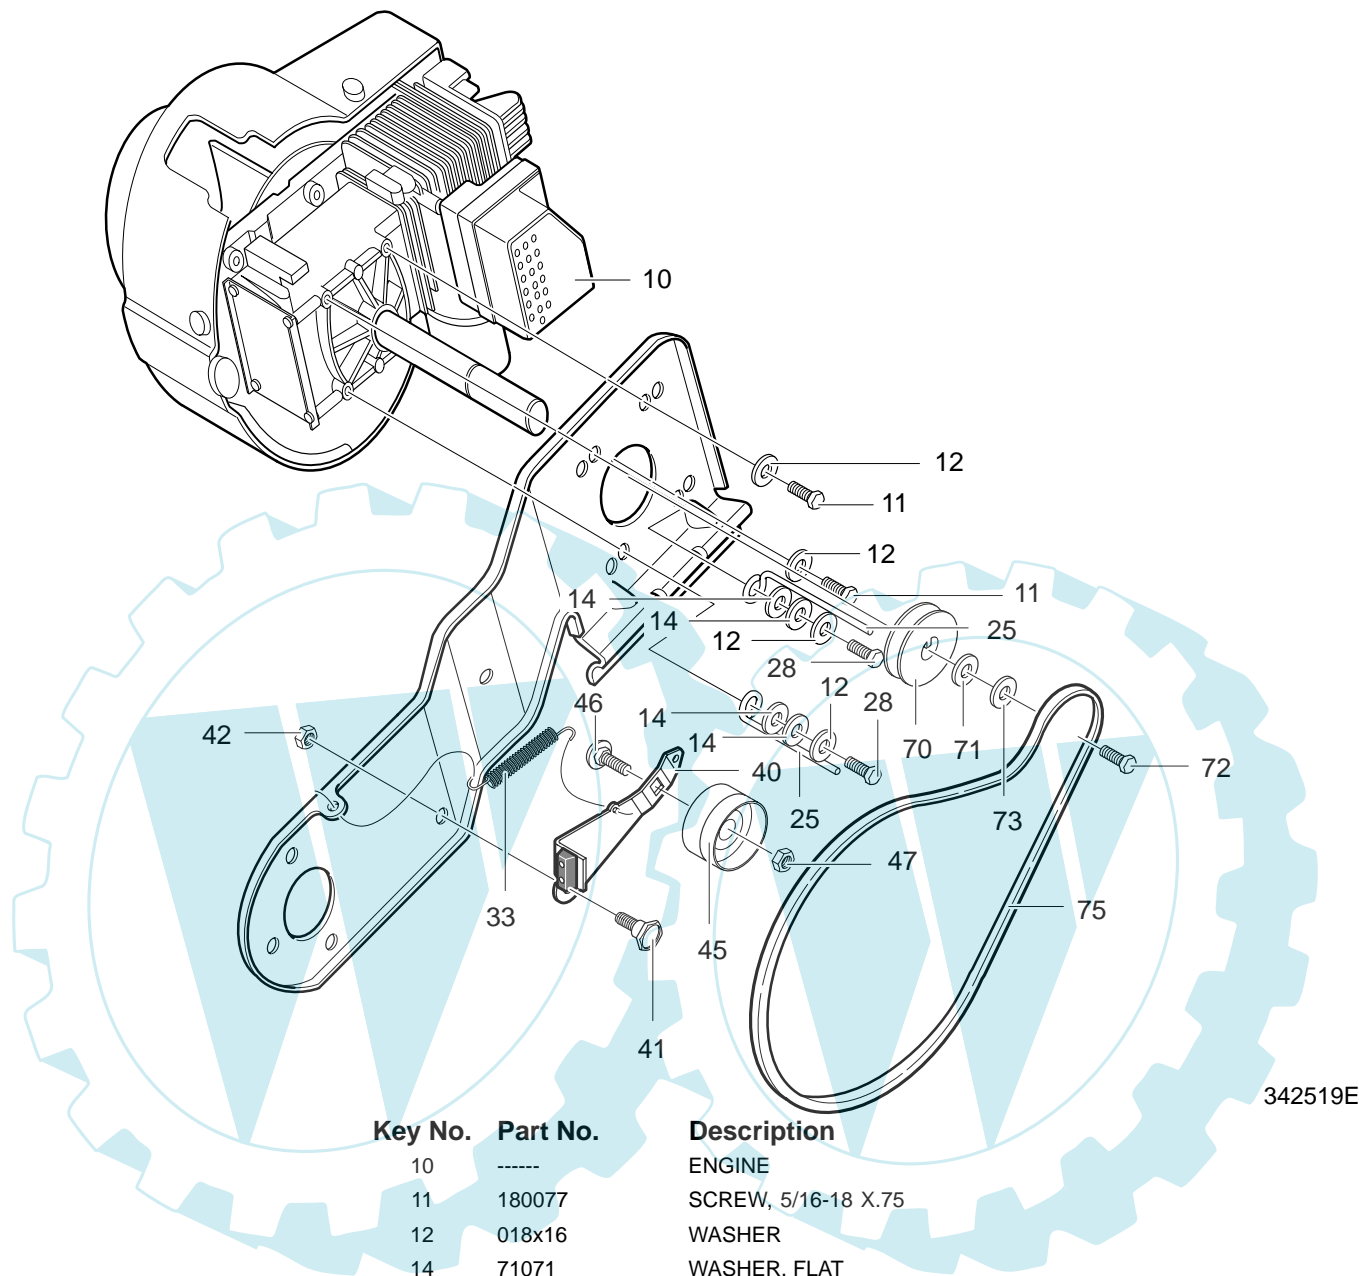

MODEL 620301x54NB

REPAIR PARTS  
ENGINE ASSEMBLY

342519E

Key No.	Part No.	Description
10	-----	ENGINE
11	180077	SCREW, 5/16-18 X.75
12	018x16	WASHER
14	71071	WASHER, FLAT
25	313440	GUIDE, BELT
28	710312	SCREW
33	339017	SPRING, IDLER BRAKE
40	1501013	ASSY, IDLER BRAKE ARM
41	333594	BOLT
42	71391	NUT, 5/16-18
45	48924	PULLEY, IDLER
46	45892	BOLT, CARRIAGE
47	590	NUT
70	338849	PULLEY, ENGINE
71	25840	WASHER, BELLEVELLE
72	181595	SCREW, 5/16-24X.75
73	018X16	WASHER, SPLTLK
75	37x132	BELT, V 3L 34.8"
--	F-031089C	OPERATOR'S MANUAL

MODEL 620301x54NB

REPAIR PARTS  
FRAME COMPONENTS ASSEMBLY

342516

Key No.	Part No.	Description
80	760272E701	FRAME SIDE SUPPORT RH
81	760271E701	FRAME SIDE SUPPORT LH
90	760169	ROD, SUPPORT
91	71063	WASHER, HVSPTLK
92	71044	NUT, 3/8-16 REGHEX
100	578093E701	BRACKET, GAS TANK
101	302628	SCREW, 1/4-20X.75
102	15X143	NUT, 1/4-20 REGHEXCTRLK YZ
110	55381	TANK, FUEL
111	313681	SCREW, 1/4-14X.88 WAHHTAP
112	315433	CAP, GAS-BLACK
113	327290	TUBING 11.50 IN.
114	323387	CLAMP, FUEL LINE

# REPAIR PARTS TOP COVER ASSEMBLY

313937