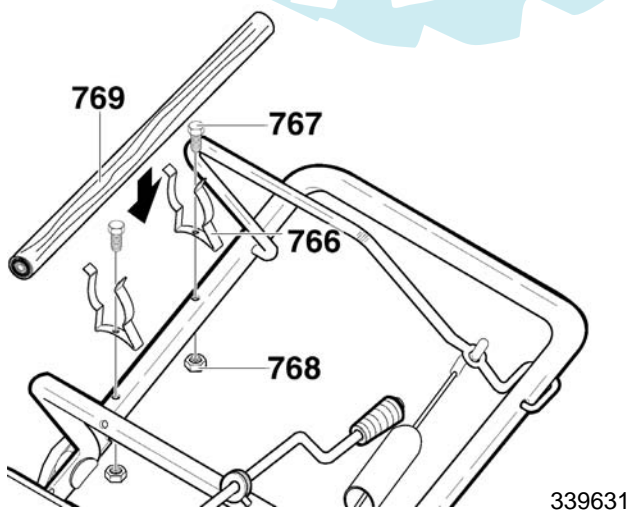

Key No.	Part No.	Description
766	304362	CLIP, RETAINER
767	414291	SCREW
768	997319	NUT
769	304361	STICK, CLEARING