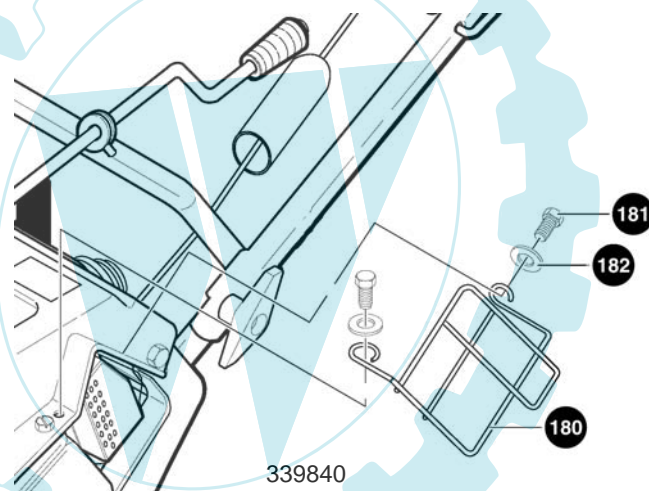

CLEARING STICK