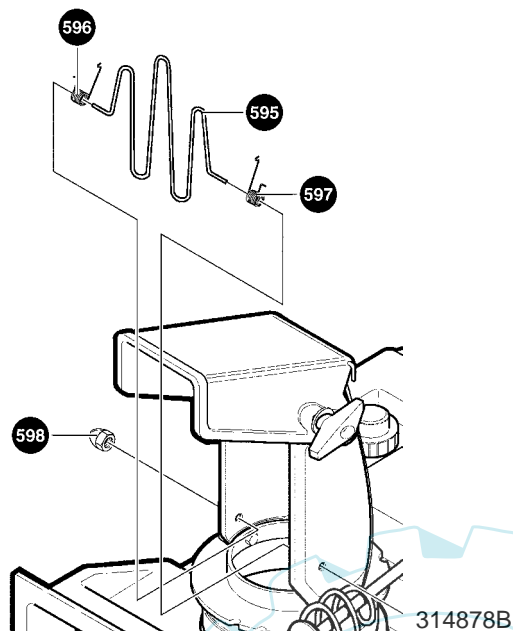

MODEL 620301x54NB

REPAIR PARTS CHUTE GUARD

Key No.	Part No.	Description
595	311206	GUARD, WIRE CHUTE
596	51776	SPRING, TORSION
597	51777	SPRING, TORSION
598	49106	NUT, ACORN

MUFFLER GUARD

Key No.	Part No.	Description
180	57139	GUARD, MUFFLER -EXPT
181	313685	SCREW
182	71067	WASHER, FLAT