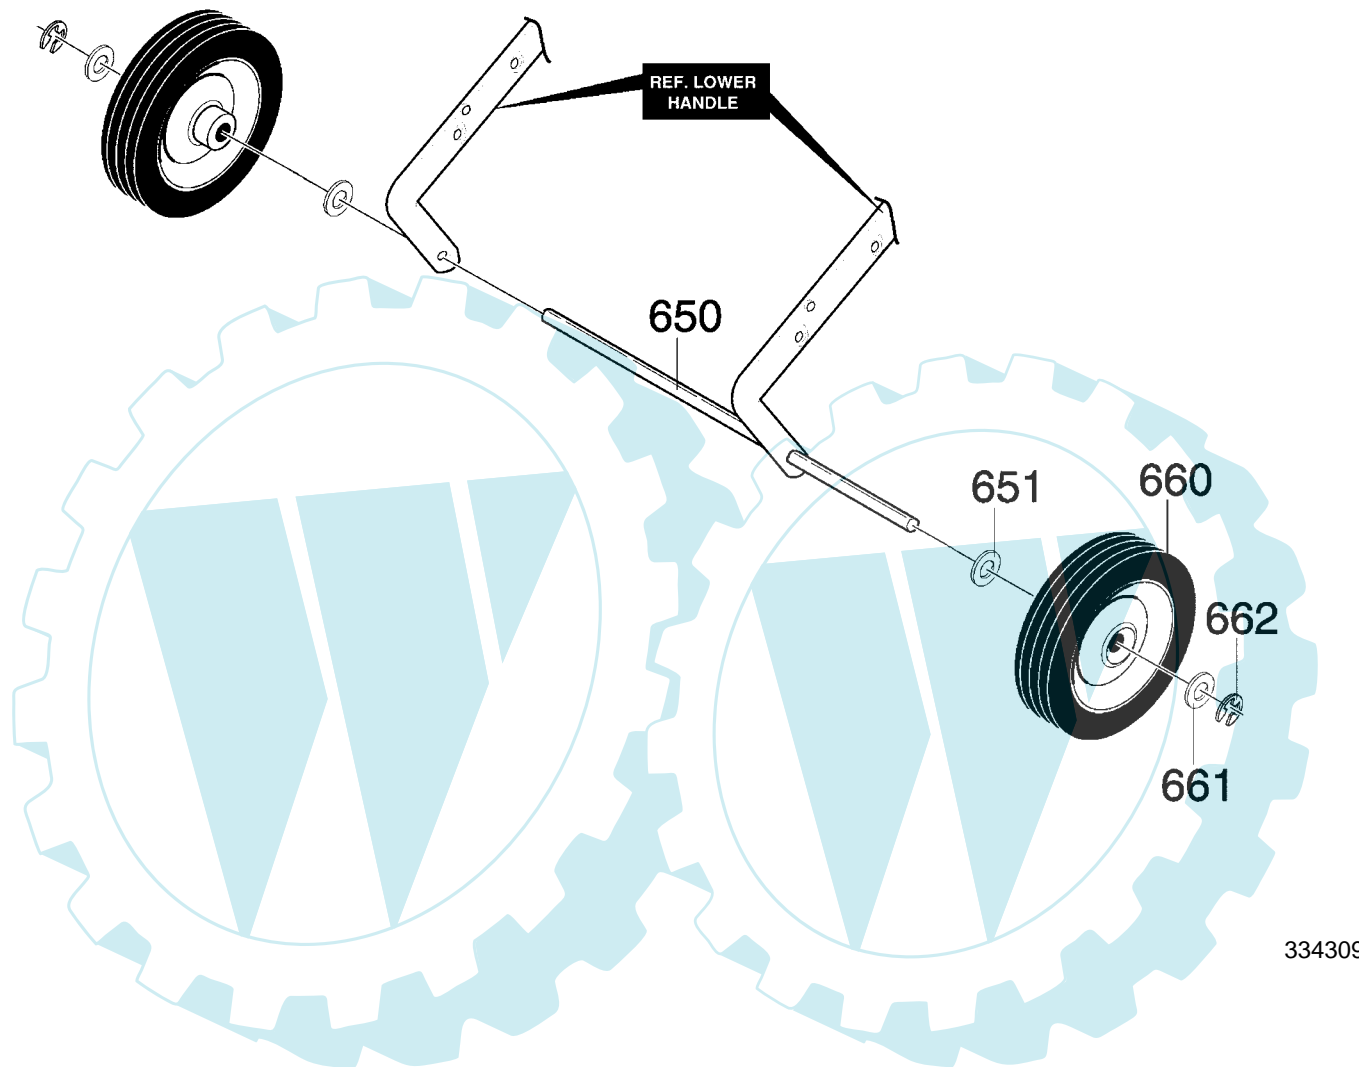

# REPAIR PARTS TOP COVER ASSEMBLY

Key No.	Part No.	Description
120	302265	COVER, BOTTOM
121	313674	SCREW, 1/4-20X1.25
122	71067	WASHER, FLAT .281X.63X.065
124	15X143	NUT, 1/4-20 YZ
126	326212	COVER, CARB
127	313685	SCREW, 1/4-14X.75
128	578109	NUT, 1/4-10 SPEED J TYPE
130	57587	GROMMET & WASHER, ROPE GUIDE
131	333643	KNOB, STAND TEE
140	56992	SWITCH, IGNITION
141	313683	WASHER
142	300193	NUT, 5/8-32 ACC
143	49643	2 KEYS & RING
145	54601	PRIMER, ENGINE
146	1259	HOSE, PRIMER
147	271172	KEPS NUT, 1/4-20
150	57036	COVER, BELT
151	12342	SCREW, 10-24X.50
152	312300	NUT, #10-24
153	313686	SCREW, 1/4-20X.50
154	71067	WASHER, FLAT .281X.63X.065
155	578107	NUT, 1/4-20 TINN
157	313685	SCREW, 1/4-14X.75
158	71067	WASHER, FLAT .281X.63X.065
159	578109	NUT, 1/4-20 SPEED J TYPE
170	337643	COVER, TOP
171	313685	SCREW, 1/4-14X.75
172	71067	WASHER, FLAT .281X.63X.065
173	578109	NUT, 1/4-10 SPEED J TYPE
174	55379	SEAL, FOAM
175	55380	SEAL, STRIP CHUTE & GAS SEAL

Key No.	Part No.	Description
650	313678	AXLE SHAFT
651	583409	WASHER, FLAT .391X1.00X1.25
660	760713	TIRE & RIM
661	583409	WASHER, FLAT .391X1.00X.125
662	577598	RING, RET E

MODEL 620301x54NB

REPAIR PARTS  
HANDLE ASSEMBLY