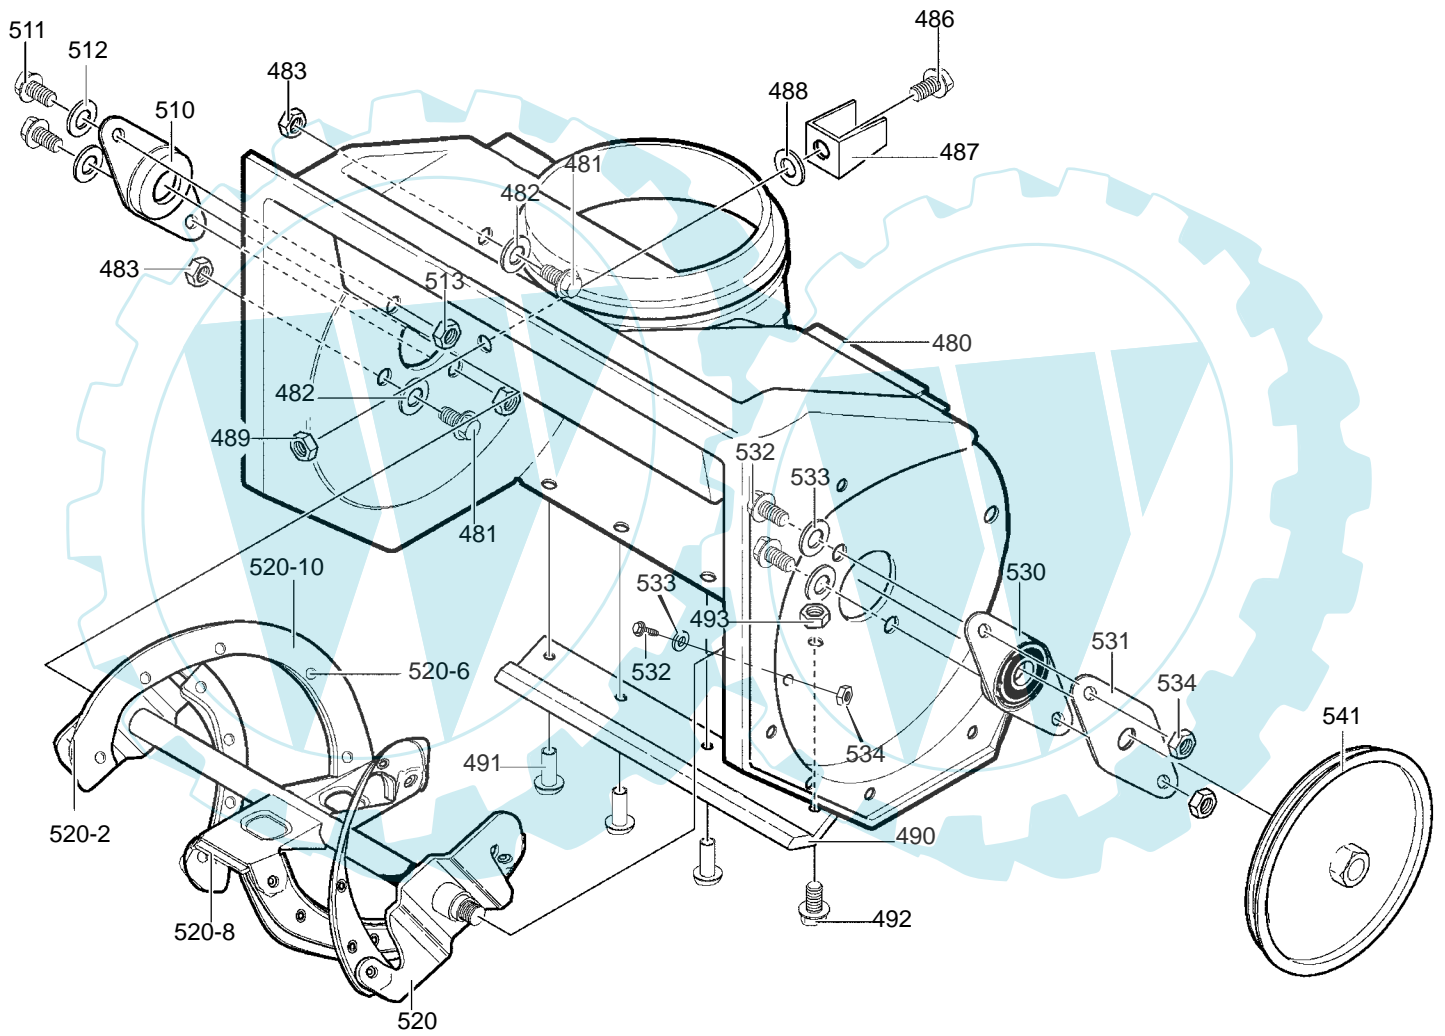

MODEL 620301x54NB

REPAIR PARTS
AUGER HOUSING

342517

MODEL 620301x54NB

**REPAIR PARTS
AUGER HOUSING**

Key No.	Part No.	Description
480	330312	HOUSING, ASSY
481	302628	SCREW, 1/4-20X.75
482	71067	WASHER, FLAT .281X.63X.065
483	15X143	NUT, HEX 1/4-20 YZ
486	579052	SCREW, 1/4-20X.63
487	331126	BRACKET, STOP
488	331211	WASHER, FLAT .333X.87X.119
489	780029	NUT, 1/4-20 HEX NYLOCK
490	334031	BLADE, SCRAPER
491	577707	RIVET, OVSET
492	302628	SCREW, 1/4-20X.75
493	15X143	NUT, 1/4-20 YZ
510	577023	BEARING, FLANGE
511	710263	SCREW, 1/4-20X1.00
512	71067	WASHER, FLAT .281X.63X.065
513	15X143	NUT, 1/4-20 YZ
520	302783	AUGER, ASSY
520-2	302565	BLADE, AUGER
520-6	49838	RIVET
520-8	335992	BLADE, CENTER
520-10	302552E701	AUGER & BLADE SUPPORT
530	583459	BEARING & PLATE ASSY
531	334287	PLATE, RETAINER
532	579052	SCREW, 1/4-20X.63
533	71067	WASHER, FLAT .281X.63X.065
534	73826	NUT, 1/4-20
541	338965	PULLEY