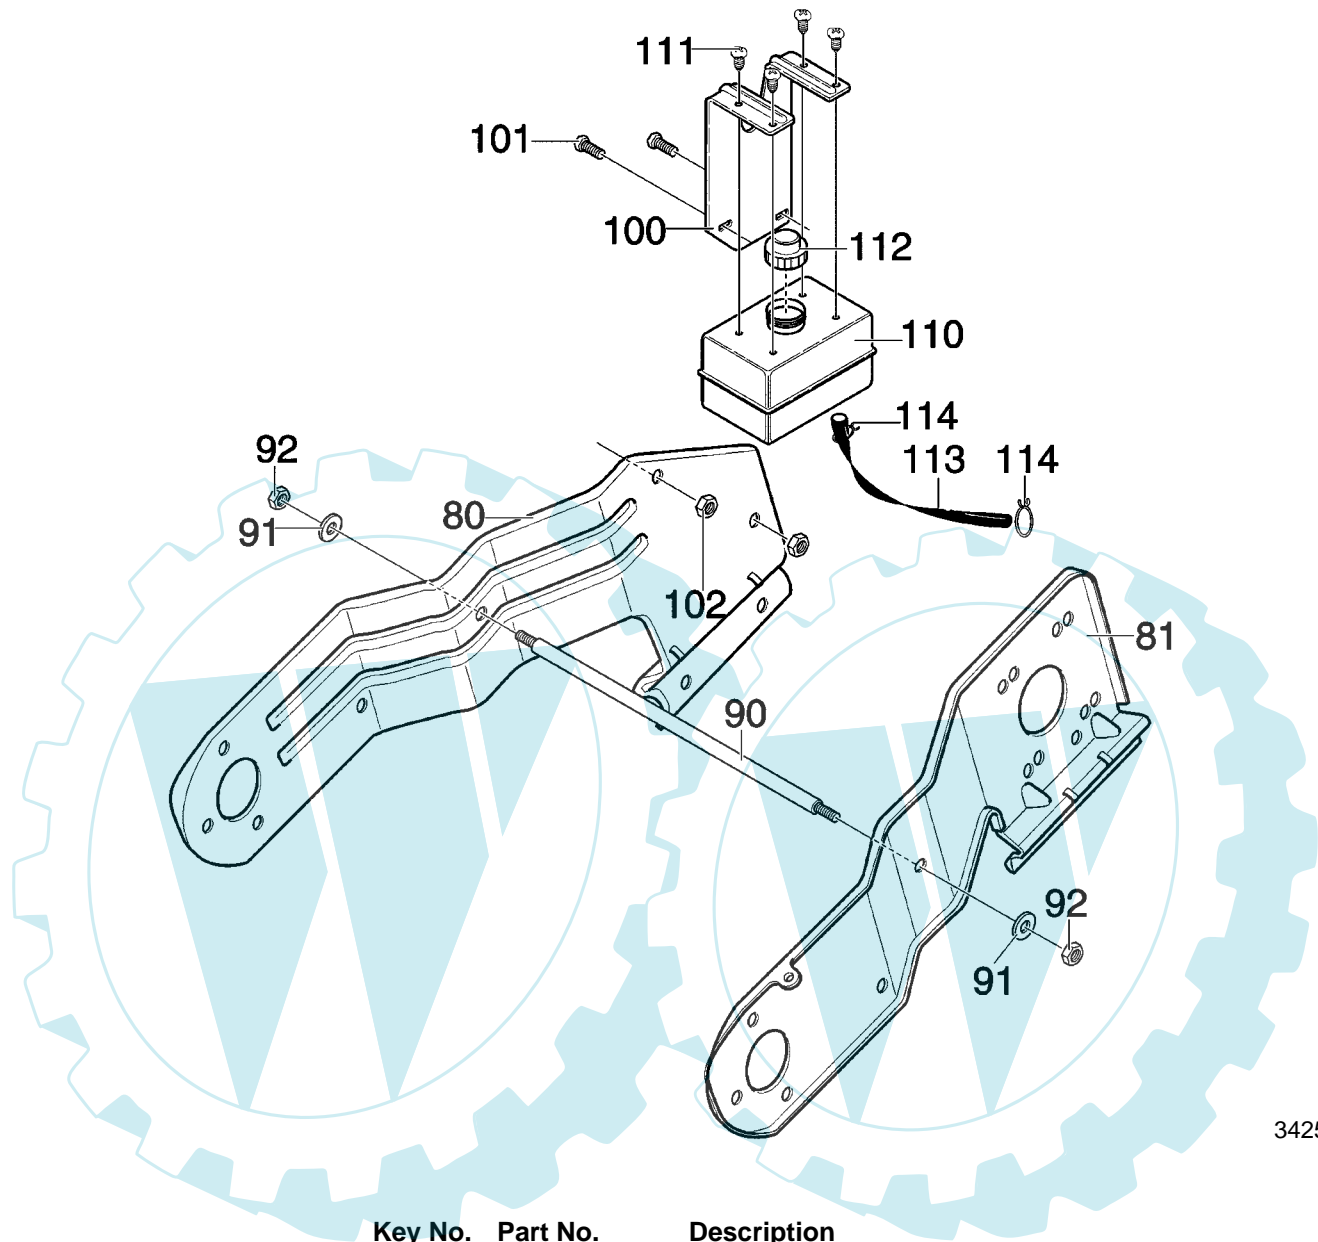

MODEL 620301x54NB

REPAIR PARTS  
ENGINE ASSEMBLY

342519E

Key No.	Part No.	Description
10	-----	ENGINE
11	180077	SCREW, 5/16-18 X.75
12	018x16	WASHER
14	71071	WASHER, FLAT
25	313440	GUIDE, BELT
28	710312	SCREW
33	339017	SPRING, IDLER BRAKE
40	1501013	ASSY, IDLER BRAKE ARM
41	333594	BOLT
42	71391	NUT, 5/16-18
45	48924	PULLEY, IDLER
46	45892	BOLT, CARRIAGE
47	590	NUT
70	338849	PULLEY, ENGINE
71	25840	WASHER, BELLEVELLE
72	181595	SCREW, 5/16-24X.75
73	018X16	WASHER, SPLTLK
75	37x132	BELT, V 3L 34.8"
--	F-031089C	OPERATOR'S MANUAL

MODEL 620301x54NB

REPAIR PARTS  
FRAME COMPONENTS ASSEMBLY

342516

Key No.	Part No.	Description
80	760272E701	FRAME SIDE SUPPORT RH
81	760271E701	FRAME SIDE SUPPORT LH
90	760169	ROD, SUPPORT
91	71063	WASHER, HVSPTLK
92	71044	NUT, 3/8-16 REGHEX
100	578093E701	BRACKET, GAS TANK
101	302628	SCREW, 1/4-20X.75
102	15X143	NUT, 1/4-20 REGHEXCTRLK YZ
110	55381	TANK, FUEL
111	313681	SCREW, 1/4-14X.88 WAHHTAP
112	315433	CAP, GAS-BLACK
113	327290	TUBING 11.50 IN.
114	323387	CLAMP, FUEL LINE

# REPAIR PARTS TOP COVER ASSEMBLY

313937