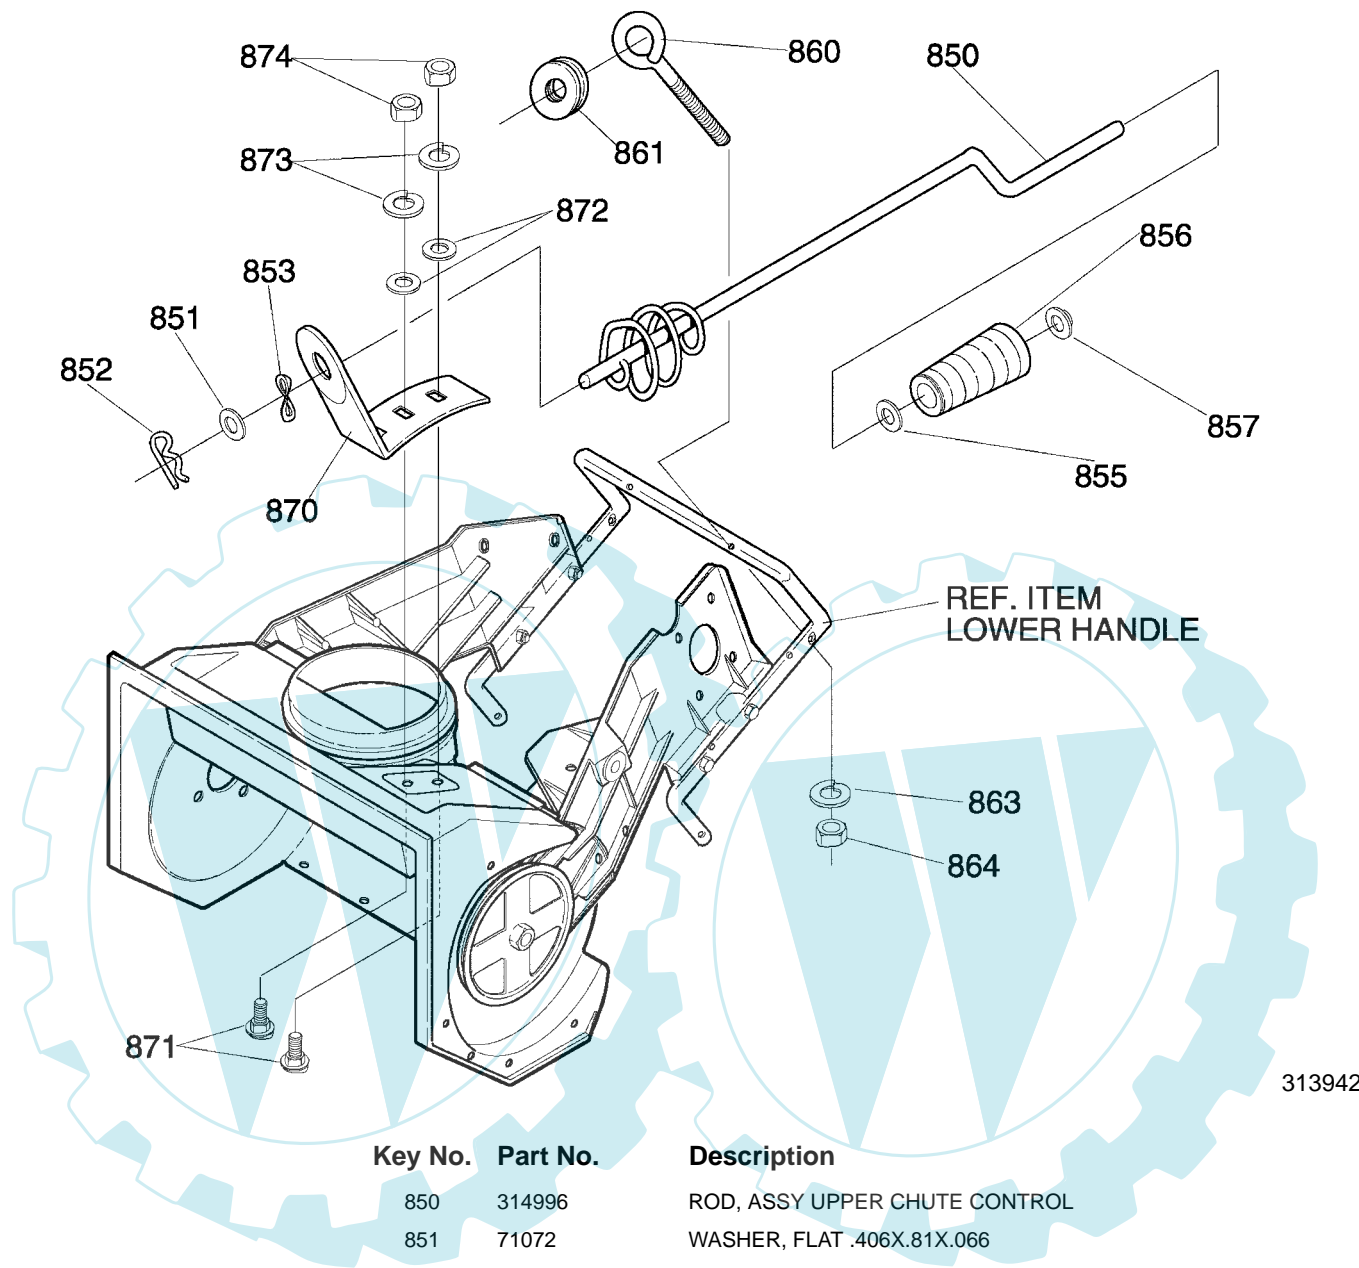

MODEL 620301x54NB

REPAIR PARTS
CHUTE ROD ASSEMBLY

313942

Key No.	Part No.	Description
850	314996	ROD, ASSY UPPER CHUTE CONTROL
851	71072	WASHER, FLAT .406X.81X.066
852	71082	PIN, COTTER
853	313431	WASHER, CURVED SPRING
855	71072	WASHER, FLAT .406X.81X.066
856	57082	KNOB, SLEEVE
857	331532	NUT, PUSH
860	313712	BOLT, EYE 3/8-16X2.00
861	148	GROMMET, EYE BOLT
863	71062	WASHER
864	71045	NUT, HEX JAM 3/8-16
870	333946E701	BRACKET, CHUTE ROTATE
871	340720	BOLT, CARRIAGE 5/16-18X.75
872	71071	WASHER, FLAT .349X.69X.066
873	71060	WASHER .328X.60X.09
874	71037	NUT, HEX 5/16-18