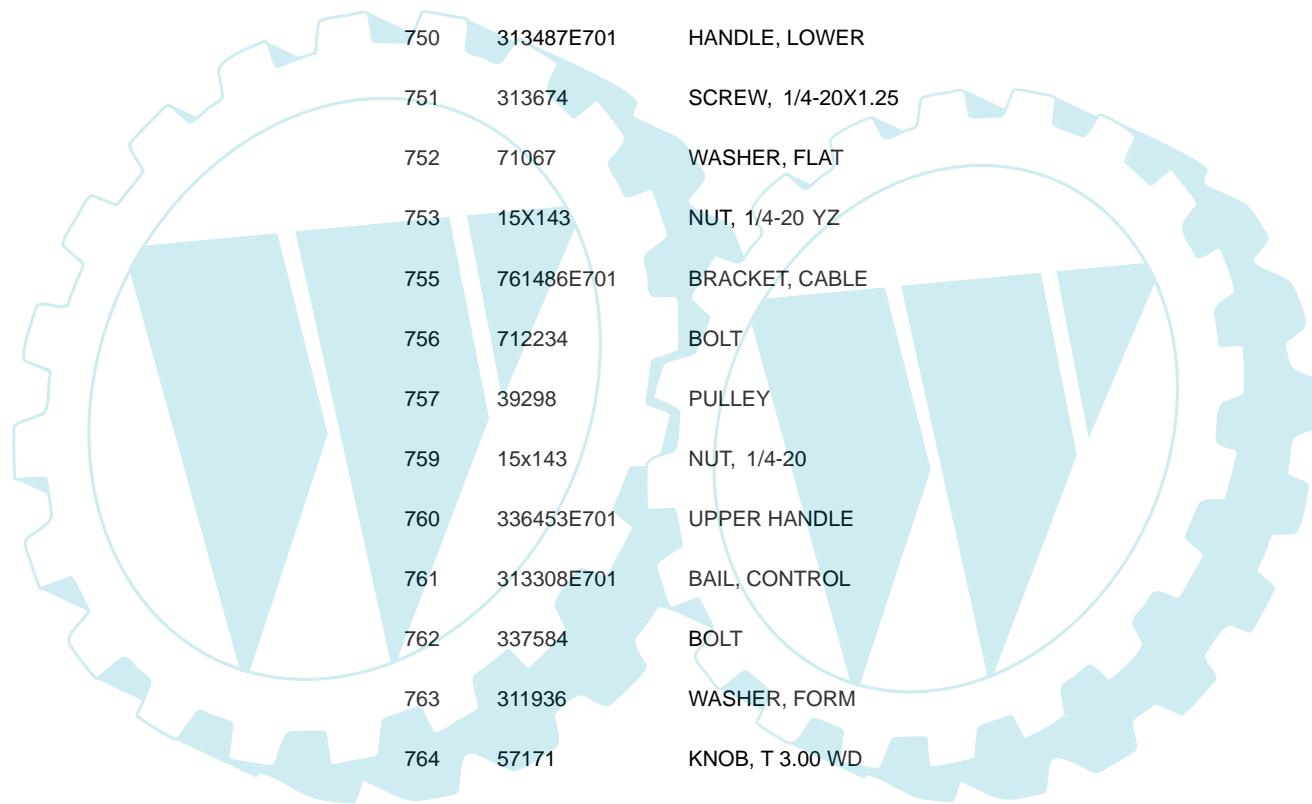

MODEL 620301x54NB

REPAIR PARTS HANDLE ASSEMBLY

Key No.	Part No.	Description
740	760774	CABLE, UPPER
741	313441	BRACKET, CABLE ADJ
742	760773	CABLE, LOWER CONTROL
743	308146	BOOT, CLUTCH SPRING
744	313471	SPRING, EXTENSION
750	313487E701	HANDLE, LOWER
751	313674	SCREW, 1/4-20X1.25
752	71067	WASHER, FLAT
753	15X143	NUT, 1/4-20 YZ
755	761486E701	BRACKET, CABLE
756	712234	BOLT
757	39298	PULLEY
759	15x143	NUT, 1/4-20
760	336453E701	UPPER HANDLE
761	313308E701	BAIL, CONTROL
762	337584	BOLT
763	311936	WASHER, FORM
764	57171	KNOB, T 3.00 WD
765	71037	NUT, 5/16-18