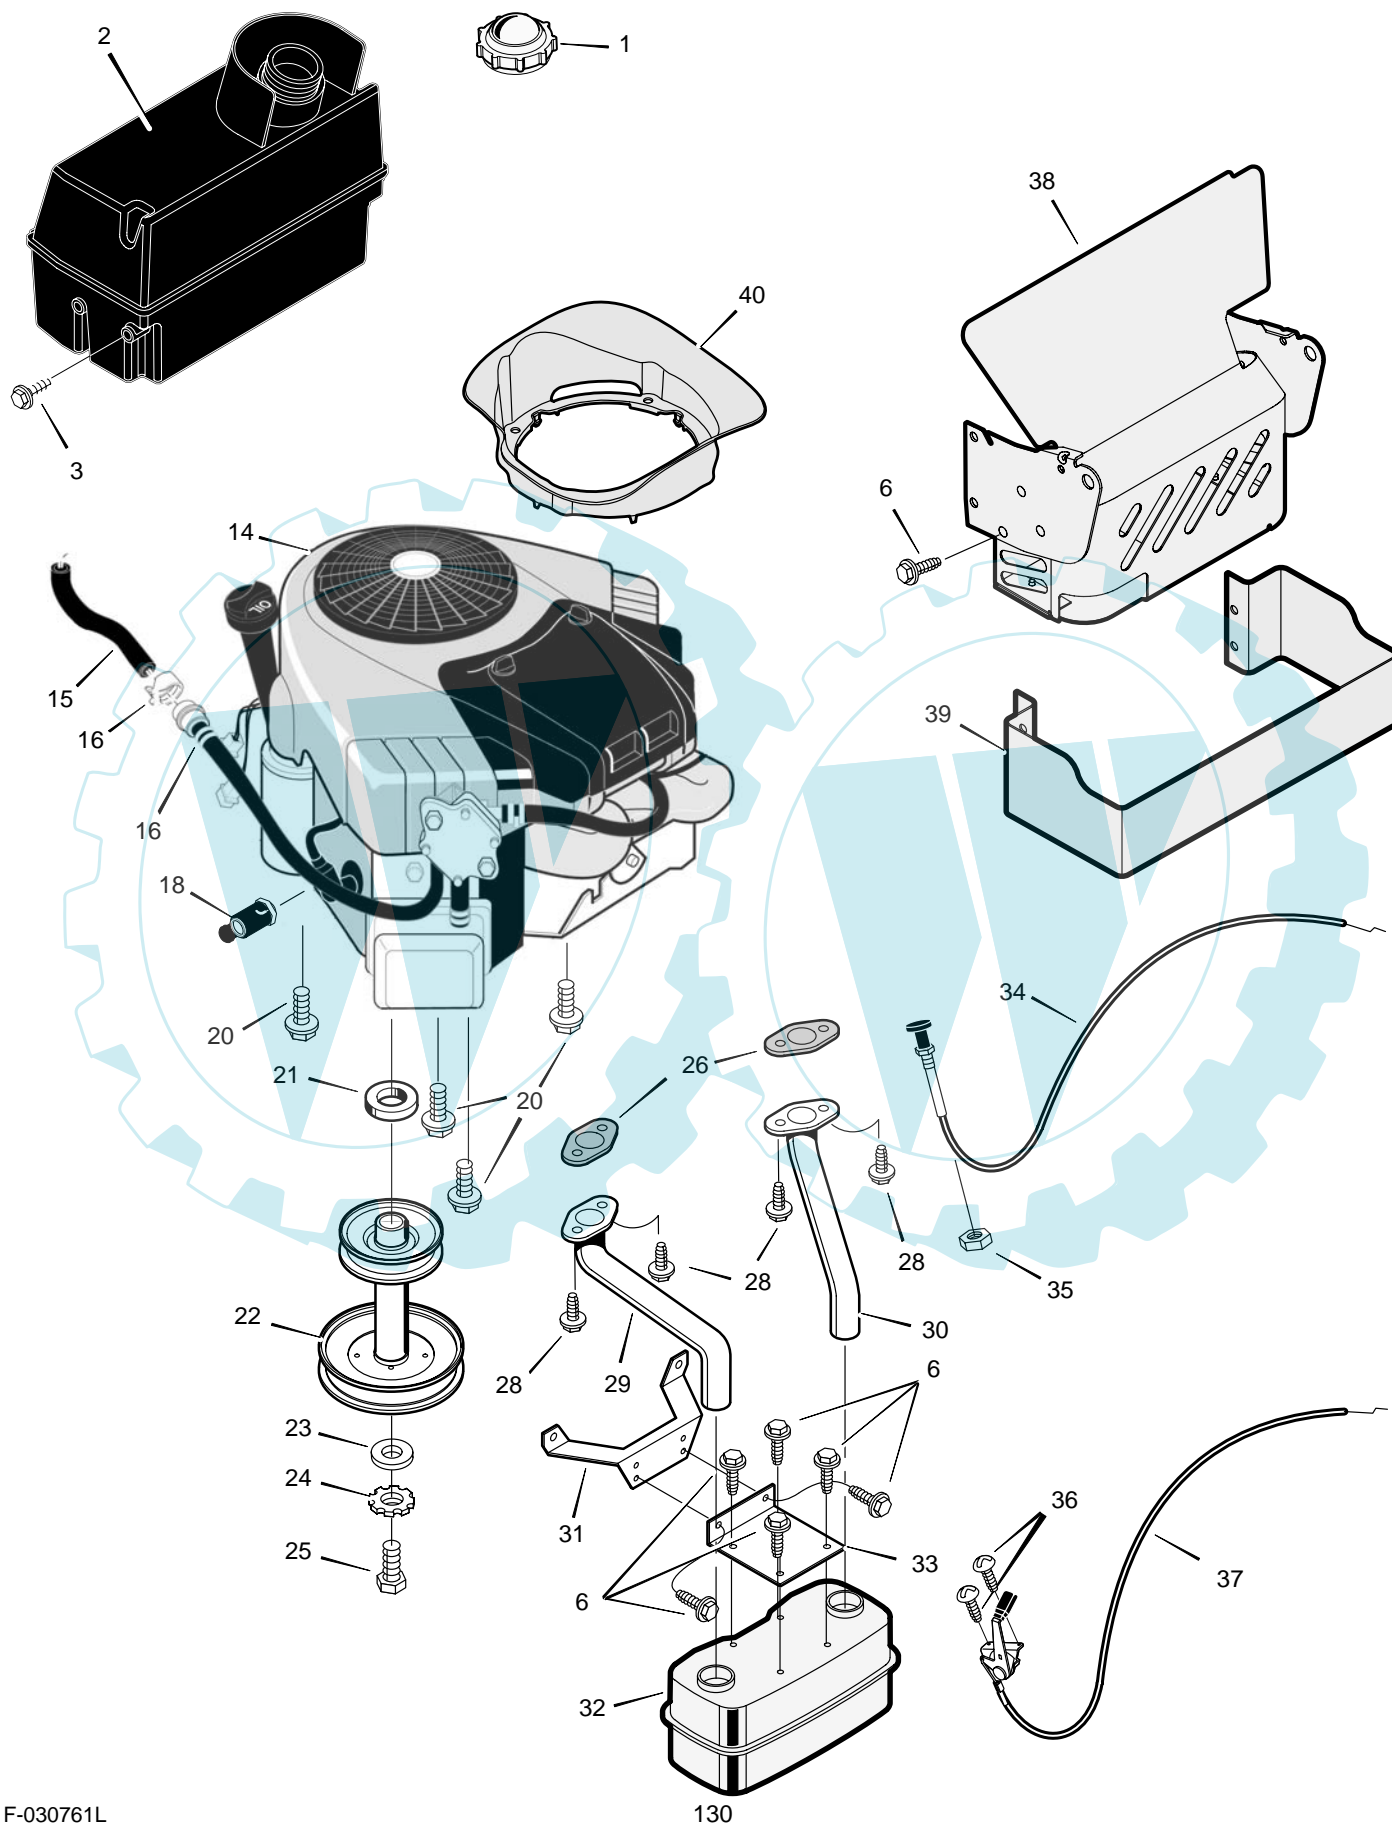

MODEL 465604x50A

REPAIR PARTS
ENGINE MOUNT ASSEMBLY

MODEL 465604x50A

REPAIR PARTS ENGINE MOUNT ASSEMBLY

Key No.	Part No.	Description	Key No.	Part No.	Description
1	092317	Cap, Fuel **	26	711851	Gasket
2	690289	Tank, Fuel	27	018x15	Washer
3	26x253	Screw	28	06x103	Bolt
6	26x263	Screw	29	690541	Tube, Right Exhaust
14	*	Engine *	30	690542	Tube, Left Exhaust
15	7601033	Line, Fuel (18 inches long) **	31	690537E700	Bracket, Muffler Mounting
16	095197	Clamp **	32	093259	Muffler
18	325547	Drain, Oil	33	690538E700	Bracket, Muffler
- -	327422	Drain, Cap	34	690401	Choke
20	0025x7	Bolt	35	015x68	Nut
21	093077	Spacer	36	26x201	Screw
22	690507	Pulley, Stack	37	093165	Control, Throttle
23	17x170	Washer	38	1001456-717	Shield Assembly, Heat
24	019x35	Lockwasher	39	1001620-717	Guard, Heat Shield
25	01x140	Bolt	40	1001588	Plenum

* Parts are available from an Engine Authorized Service Center. See "Engines, Gasoline" or "Gasoline Engines" in the yellow pages of the telephone directory.

** These parts are included with Key number 2.