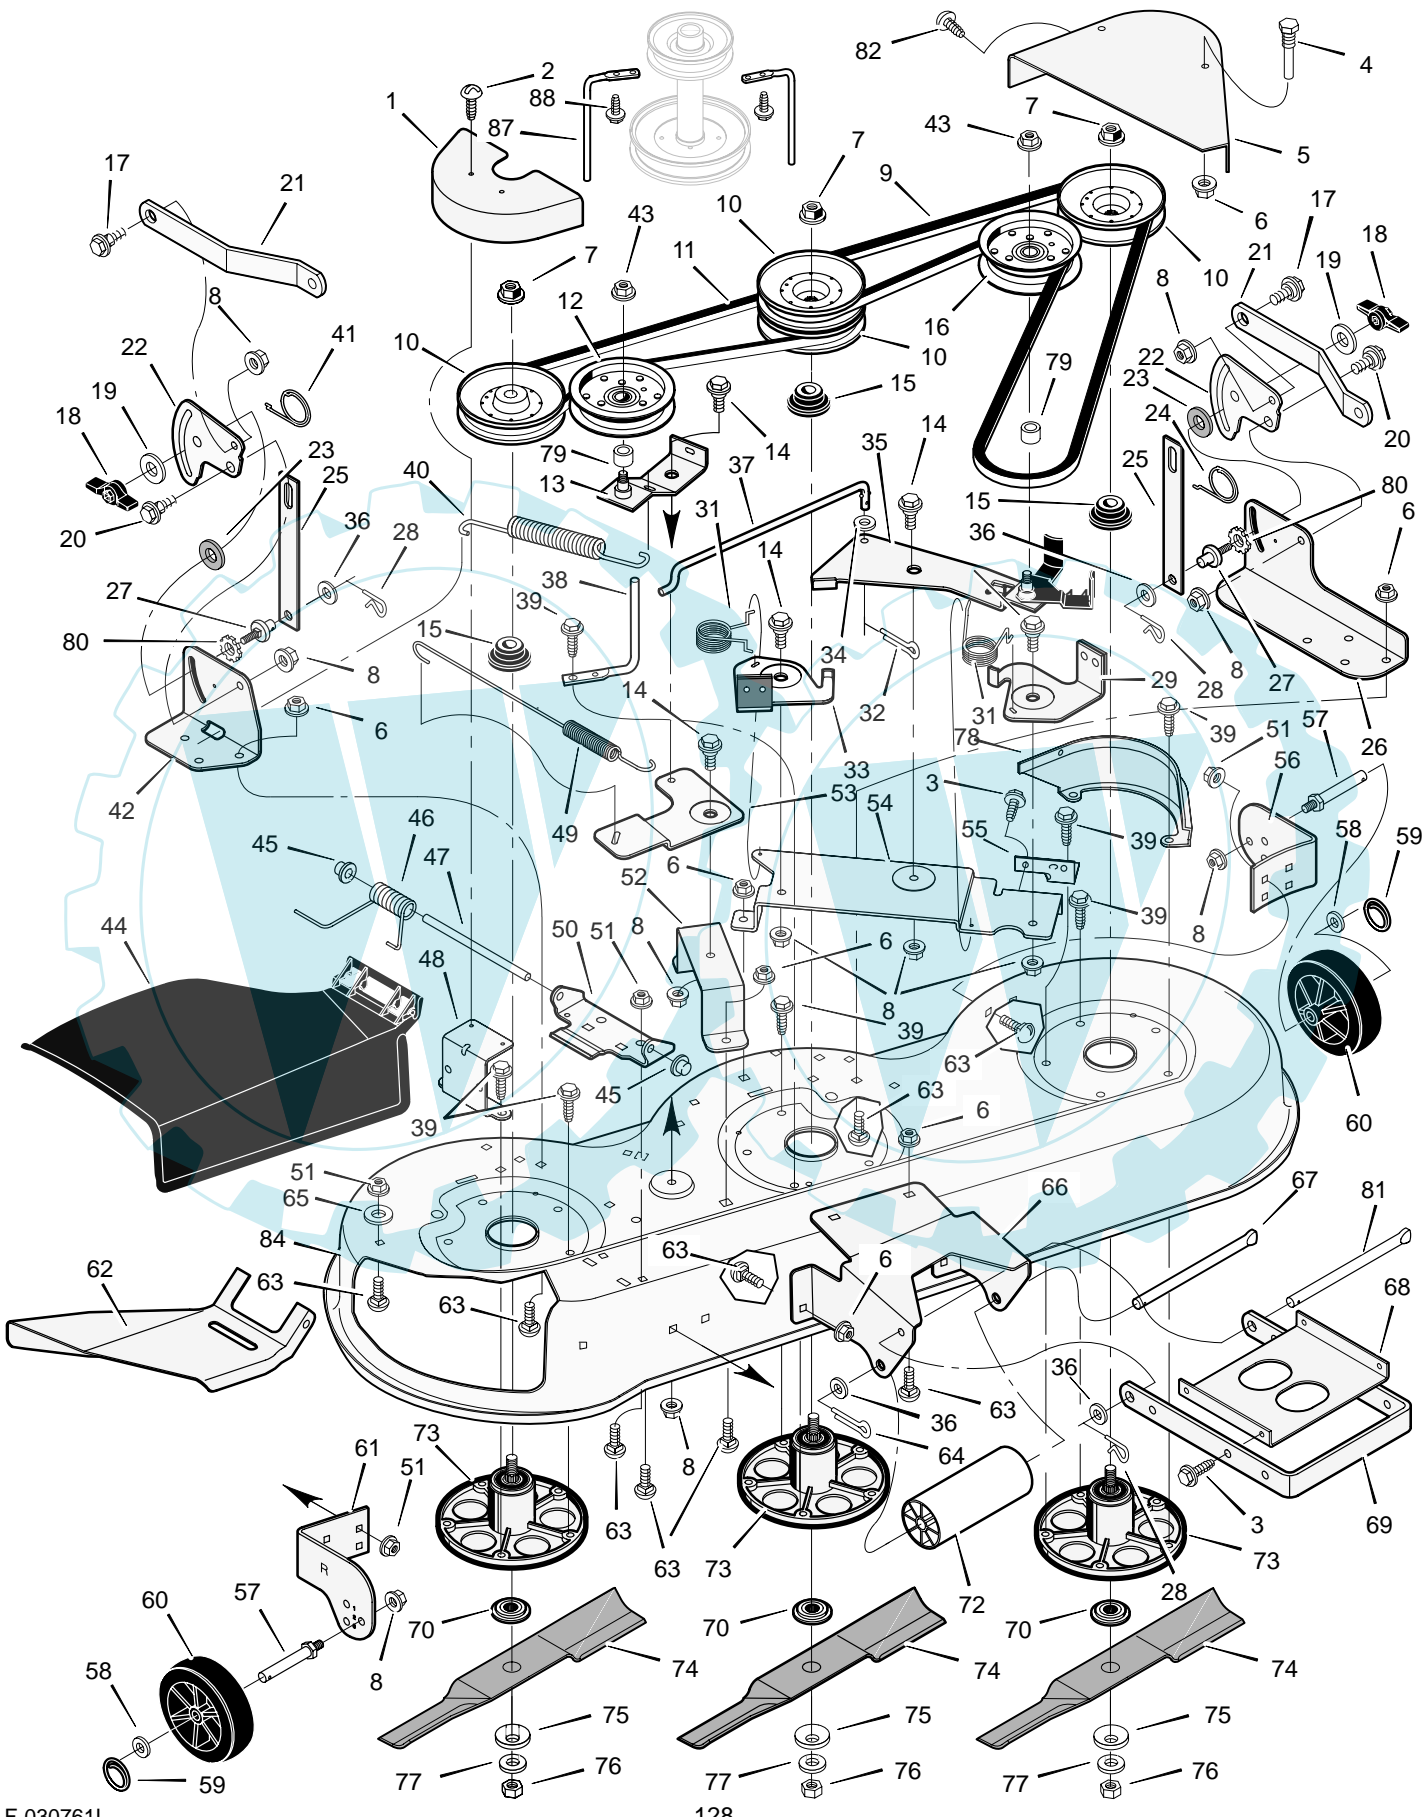

MODEL 465604x50A

REPAIR PARTS MOWER HOUSING

F-030761L

128

MODEL 465604x50A

REPAIR PARTS MOWER HOUSING

Key No.	Part No.	Description	Key No.	Part No.	Description
1	094607E700	Cover, Right Pulley	44	092100	Deflector, Chute
2	26x250	Screw	45	028x23	Push On Cap
3	26x249	Screw	46	166x34	Spring, Torsion
4	091754 Z	Guide, Belt	47	092159 Z	Rod, Deflector
5	094645E700	Cover, Left Pulley	48	092140E700	Bracket, Cover
6	015x79	Nut, Hex	49	165x120	Spring, Extension
7	15x140	Nut, Flange	50	092104E700	Bracket, Hinge
8	015x84	Nut, Flange	51	015x88	Nut, Flange
9	037x89	Belt, Primary	52	094601E700	Bracket, Bell Crank
10	094592	Pulley	53	094603E700	Crank, Bell
11	037x66	Belt, Secondary	54	094596E700	Plate, Brake Arm
12	690549	Pulley, Idler	55	094602E700	Bracket, Brake Plate
13	094639	Arm, Idler	56	094919E700	Bracket, Left Gauge Wheel
14	009x39	Bolt, Shoulder	57	094025	Axle
15	1001197	Spacer, Pulley	58	017x91 Z	Washer
16	690387	Pulley, Idler	59	031x11	Ring, Locking
17	009x52	Bolt, Shoulder	60	092683	Wheel, Gauge
18	094068	Knob	61	094918E700	Bracket, Right Gauge Wheel
19	017x45 Z	Washer	62	092103E700	Deflector, Inside
20	009x51	Bolt, Shoulder	63	002x53	Bolt, Carriage
21	094055E700	Bracket, Rear Suspension	64	030x49	Pin, Cotter
22	094128E700	Plate, Suspension	65	017x57	Washer
23	094137	Pad, Friction	66	094997E700	Bracket, Front Deck
24	166x43	Spring	67	094996	Rod, Hanger
25	690212E700	Link, Lift	68	094604E700	Stiffener
26	094600E700	Bracket, Left Lift	69	690539E700	Bracket, Suspension
27	095194	Pin, Hanger	70	690411	Adapter, Blade
28	0031x4	Pin, Hair	72	1001252	Roller
29	094640E700	Brake Assembly, Left	73	1001200	Housing, Jackshaft
31	166x41	Spring	74	1001508E701	Blade
32	030x20	Pin, Cotter	75	17x166	Washer, Belleville
33	094641E700	Brake Assembly, Right	76	15x100	Nut
34	017x47 Z	Washer	77	17x165	Washer
35	690579E700	Idler, Arm	78	690221E700	Bracket, Pulley Cover
36	17x103	Washer	79	690369	Spacer
37	094606 Z	Link, Bell Crank	80	019x35	Washer
38	092116 Z	Guide, Belt	81	094996	Rod, Hanger
39	0025x7	Screw	82	26x277	Screw
40	165x79	Spring, Extension	84	094936E700	Housing, Blade *
41	166x42	Spring, Torsion	1-84	776008	Complete Mower Housing Assembly
42	094598E700	Bracket, Suspension	87	091797 Z	Guide, Belt
43	015x98	Nut	88	025x15	Screw

* Includes Key No. 17, 18, 30, 31, 32, 33, 45, 46, 53, 54, 55, and 56.