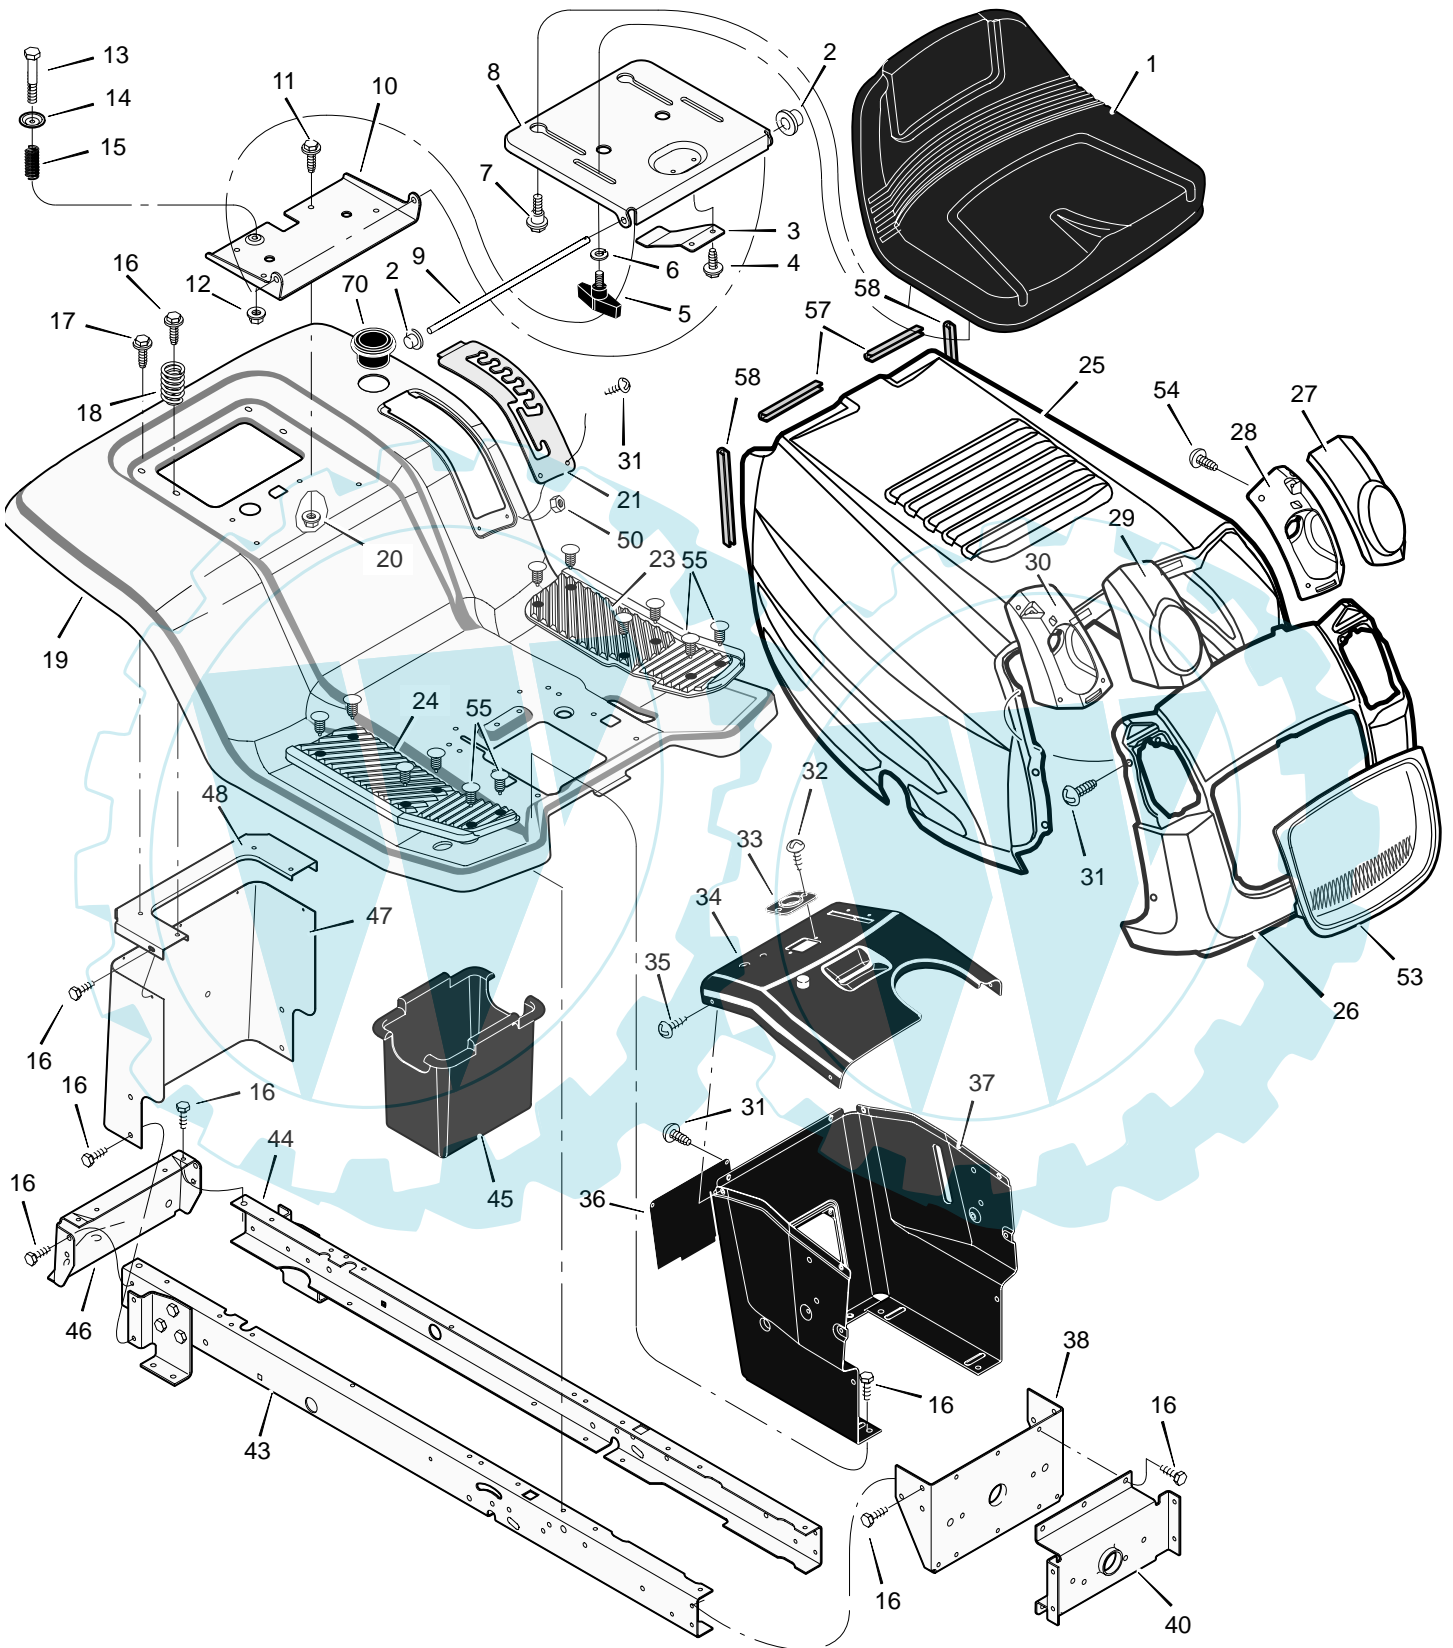

MODEL 465604x50A

REPAIR PARTS CHASSIS & HOOD

MODEL 465604x50A

REPAIR PARTS CHASSIS & HOOD

Key No.	Part No.	Description	Key No.	Part No.	Description
1	095236	Seat	28	1001550	Housing, Left Headlamp
2	028x23	Cap, Push On	29	1001551	Lens, Right
3	094057	Spring	30	1001549	Housing, Right Headlamp
4	26x229	Screw	31	26x270	Screw
5	1001054	Bolt, Wing	32	26x238	Screw
6	017x47 Z	Washer	33	1001491	Bearing, Steering
7	009x56	Bolt, Shoulder	34	1001593E717	Dash
8	094154E700	Support, Seat	35	26x201	Screw
9	094156 Z	Rod, Pivot	36	093007E700	Panel, Access
10	1001648E700	Bracket, Pivot	37	095318E717	Support, Dash
11	001x45	Bolt	38	1001270E700	Bracket, Rear Hanger
12	015x89	Nut	40	094007E700	Axle, Hanger
13	009x55	Bolt, Shoulder	43	1001268E700	Frame, Right
14	094155 Z	Washer	44	1001269E700	Frame, Left
15	164x31	Spring	45	690424	Container, Battery
16	26x249	Screw	46	1001002E700	Plate, Hitch
17	26x263	Screw	47	690218E700	Plate, Rear
18	164x30	Spring	48	094186E700	Top, Rear Plate
19	1001556E245	Deck, Seat	50	015x81	Nut
20	15x123	Nut	53	1001541	Insert, Grille
21	094886E700	Plate, Index	54	26x259	Screw
22	009x47	Screw	55	311087	Clip, Gray
23	095437	Mat, Left	57	1001652	Trim, Hood (3.75")
24	095438	Mat, Right	58	1001653	Trim, Hood (6.5")
25	1001537E245	Hood	70	1001542	Holder, Cup
26	1001533E717	Grille	--	F-030761L	Instruction Book & Parts List
27	1001552	Lens, Left