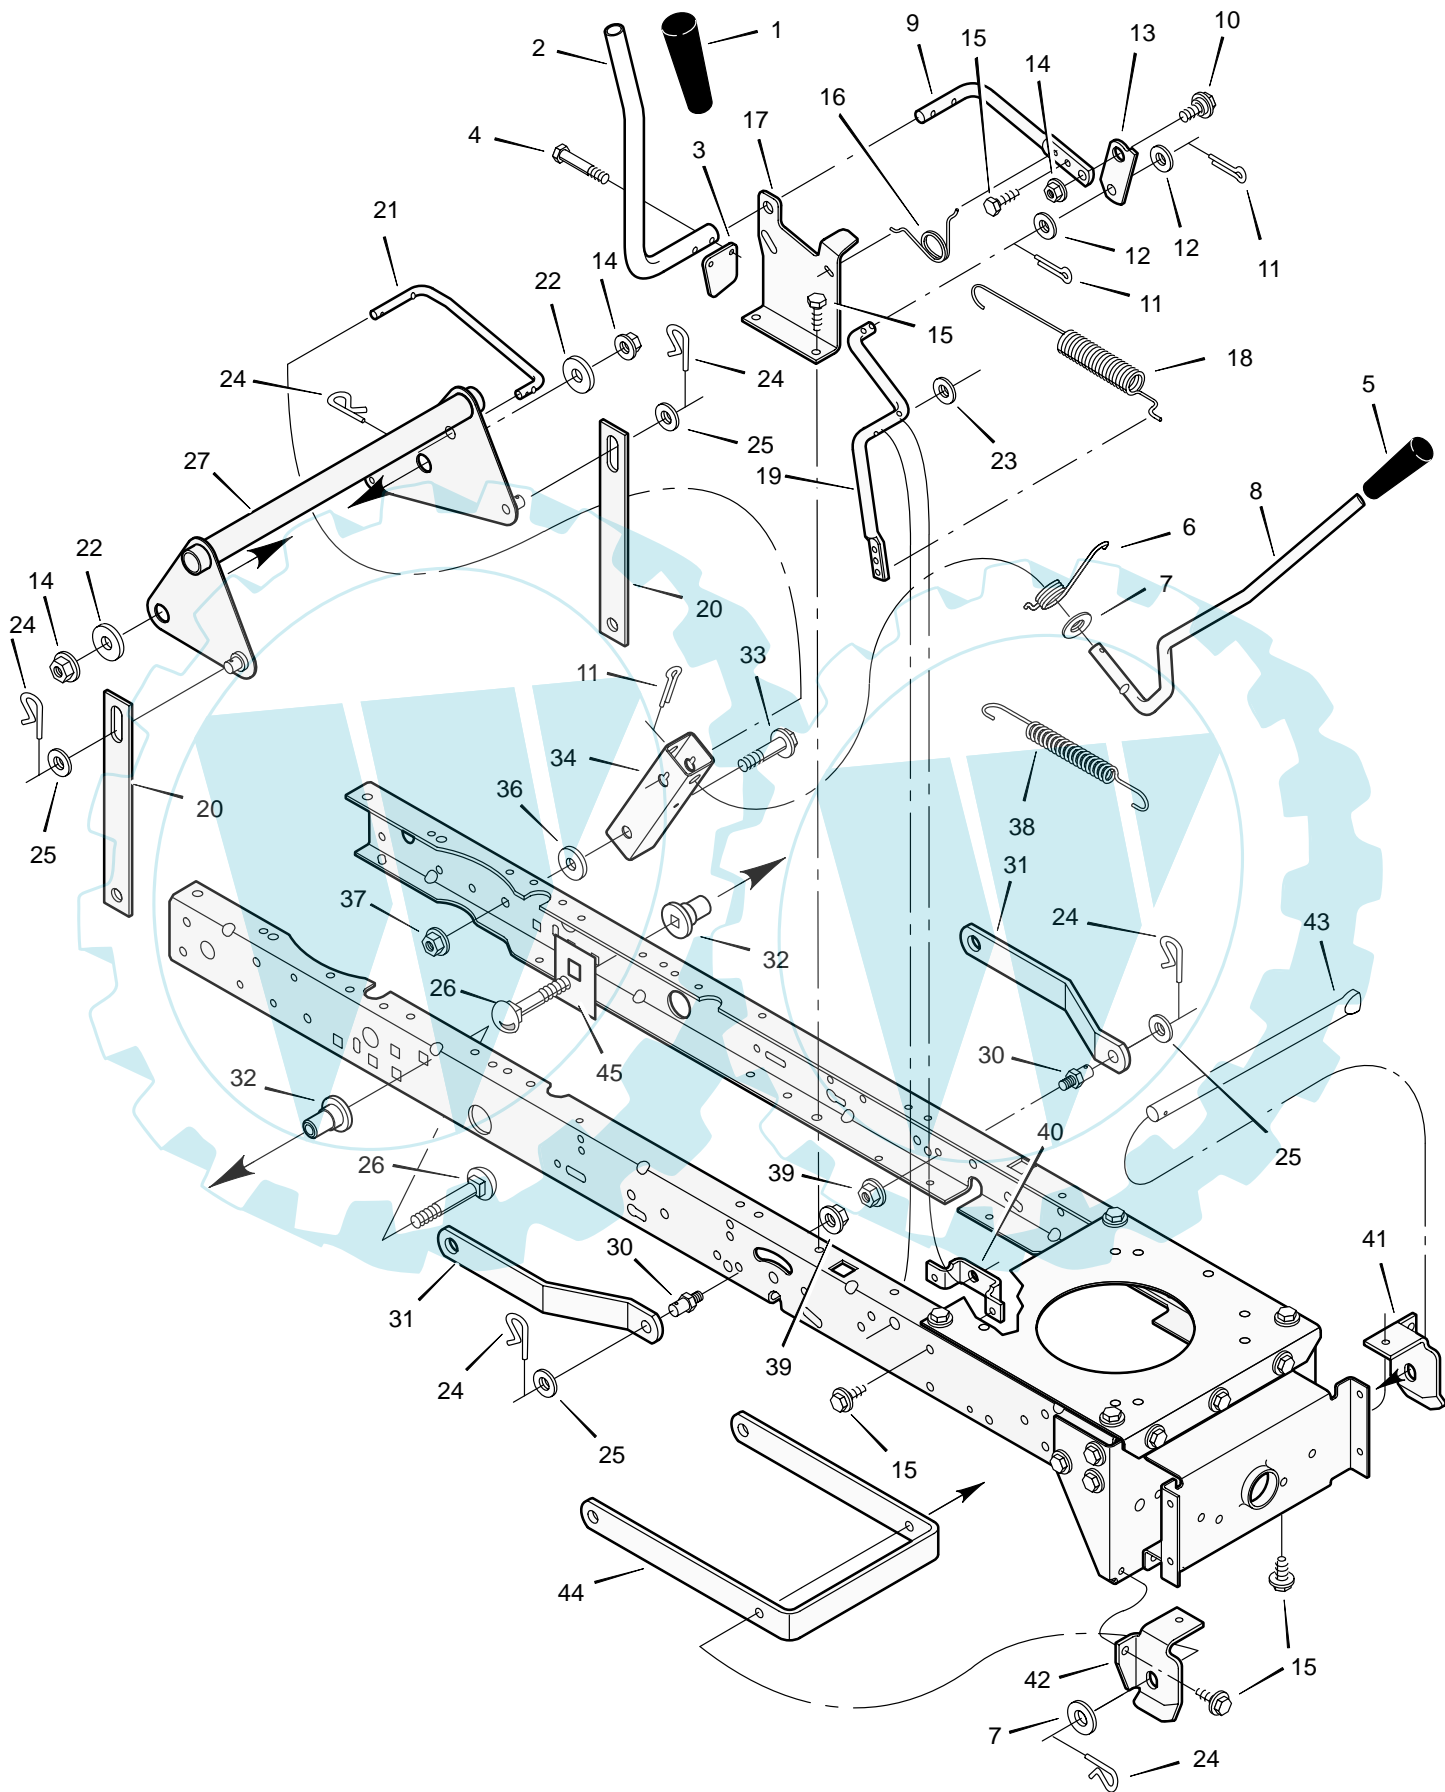

MODEL 465604x50A

REPAIR PARTS
MOWER HOUSING SUSPENSION

MODEL 465604x50A

REPAIR PARTS MOWER HOUSING SUSPENSION

Key No.	Part No.	Description	Key No.	Part No.	Description
1	092698	Grip, PTO	23	017x57	Washer
2	094826 Z	Handle, PTO	24	0031x4	Pin, Hair
3	094022 Z	Pad, Switch	25	017x91	Washer
4	0025x3	Bolt	26	002x85	Bolt, Carriage
5	092697	Grip	27	1001111E700	Lever Assembly, Lift
6	166x40	Spring	30	094067	Pin
7	17x103	Washer	31	094055E700	Bracket, Rear Suspension
8	690533	Handle, Lift	32	690151	Spacer, Lifter
9	094017 Z	Lever, PTO	33	09x53	Bolt, Shoulder
10	009x39	Bolt, Shoulder	34	094015E700	Bracket, Pivot
11	030x20	Pin, Cotter	36	17x191	Washer
13	094004 Z	Link, PTO	37	015x84	Nut, Flange
14	015x84	Nut, Flange	38	165x133	Spring
15	26x249	Screw	39	015x68	Nut, Flange
16	166x39	Spring	40	094005E700	Bracket, PTO
17	094018E700	Bracket, PTO	41	094027E700	Hanger, Left Deck
18	165x120	Spring	42	094026E700	Hanger, Right Deck
19	690394E700	Crank, PTO	43	094158 Z	Rod, Hanger
20	690212E700	Link, Lift	44	690539E700	Bracket, Suspension
21	690122E700	Link, Lift Handle	45	1001098E700	Plate, Stiffening
22	17x168	Washer