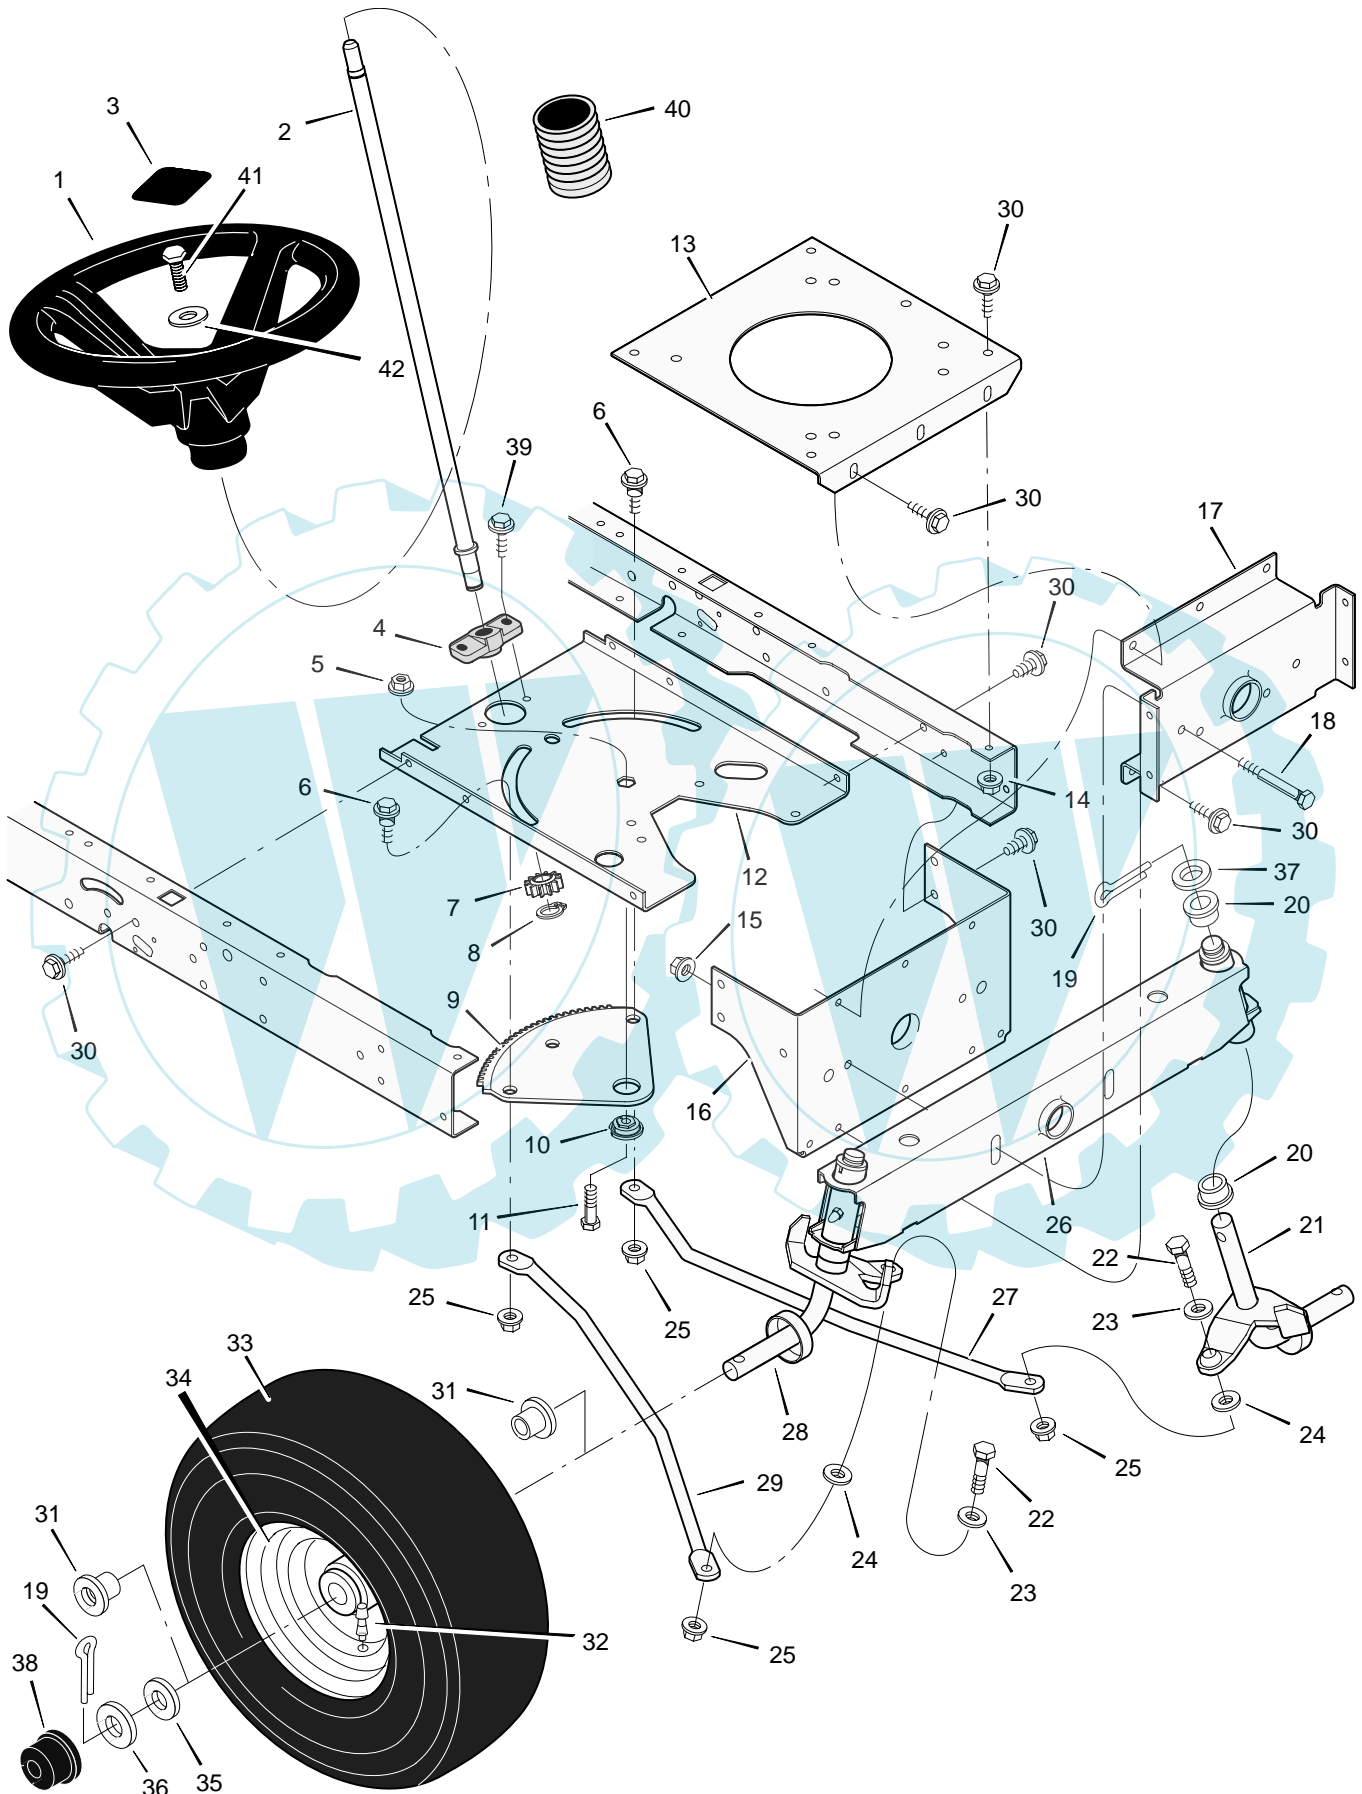

MODEL 465604x50A

REPAIR PARTS
STEERING

F-030761L

124

MODEL 465604x50A

REPAIR PARTS STEERING

Key No.	Part No.	Description	Key No.	Part No.	Description
1	095184	Wheel, Steering	23	17x104	Washer
2	690625	Post, Steering	24	017x53 Z	Washer
3	711325	Insert, Steering Wheel	25	015x84	Nut, Flange
4	094124	Bearing	26	1001460E700	Axle Assembly
5	15x111	Nut, Flange	27	095329E700	Drag Link, Left
6	009x57	Bolt, Shoulder	28	094575E700	Spindle Assembly, Right
7	690183E700	Gear, Pinion	29	095328E700	Drag Link, Right
8	011x25	Ring, Snap	30	26x249	Screw
9	094121E700	Gear, Sector	31	091334	Bearing, Wheel
10	094123	Bearing	32	024373	Stem, Valve
11	001x84	Bolt	33	024380	Tire *
12	1001121E700	Plate, Steering	--	407924	Tube
13	094006E700	Plate, Engine	34	094581-601	Wheel and Tire Assembly
14	015x88	Nut, Flange	35	17x195	Washer
15	15x118	Nut, Flange	36	17x192	Washer
16	1001270E700	Bracket, Hanger	37	17x113	Washer
17	094007E700	Axle, Hanger	38	094618	Hub Cap
18	01x146	Bolt	39	26x267	Screw
19	030x49	Pin, Cotter	40	092059	Bellows
20	690150	Bearing	41	0025x3	Bolt
21	094576E700	Spindle Assembly, Left	42	17x146	Washer
22	01x111	Bolt			

* When you order a tire, make sure to give the brand name of the tire so that the tread pattern on the tire will match.