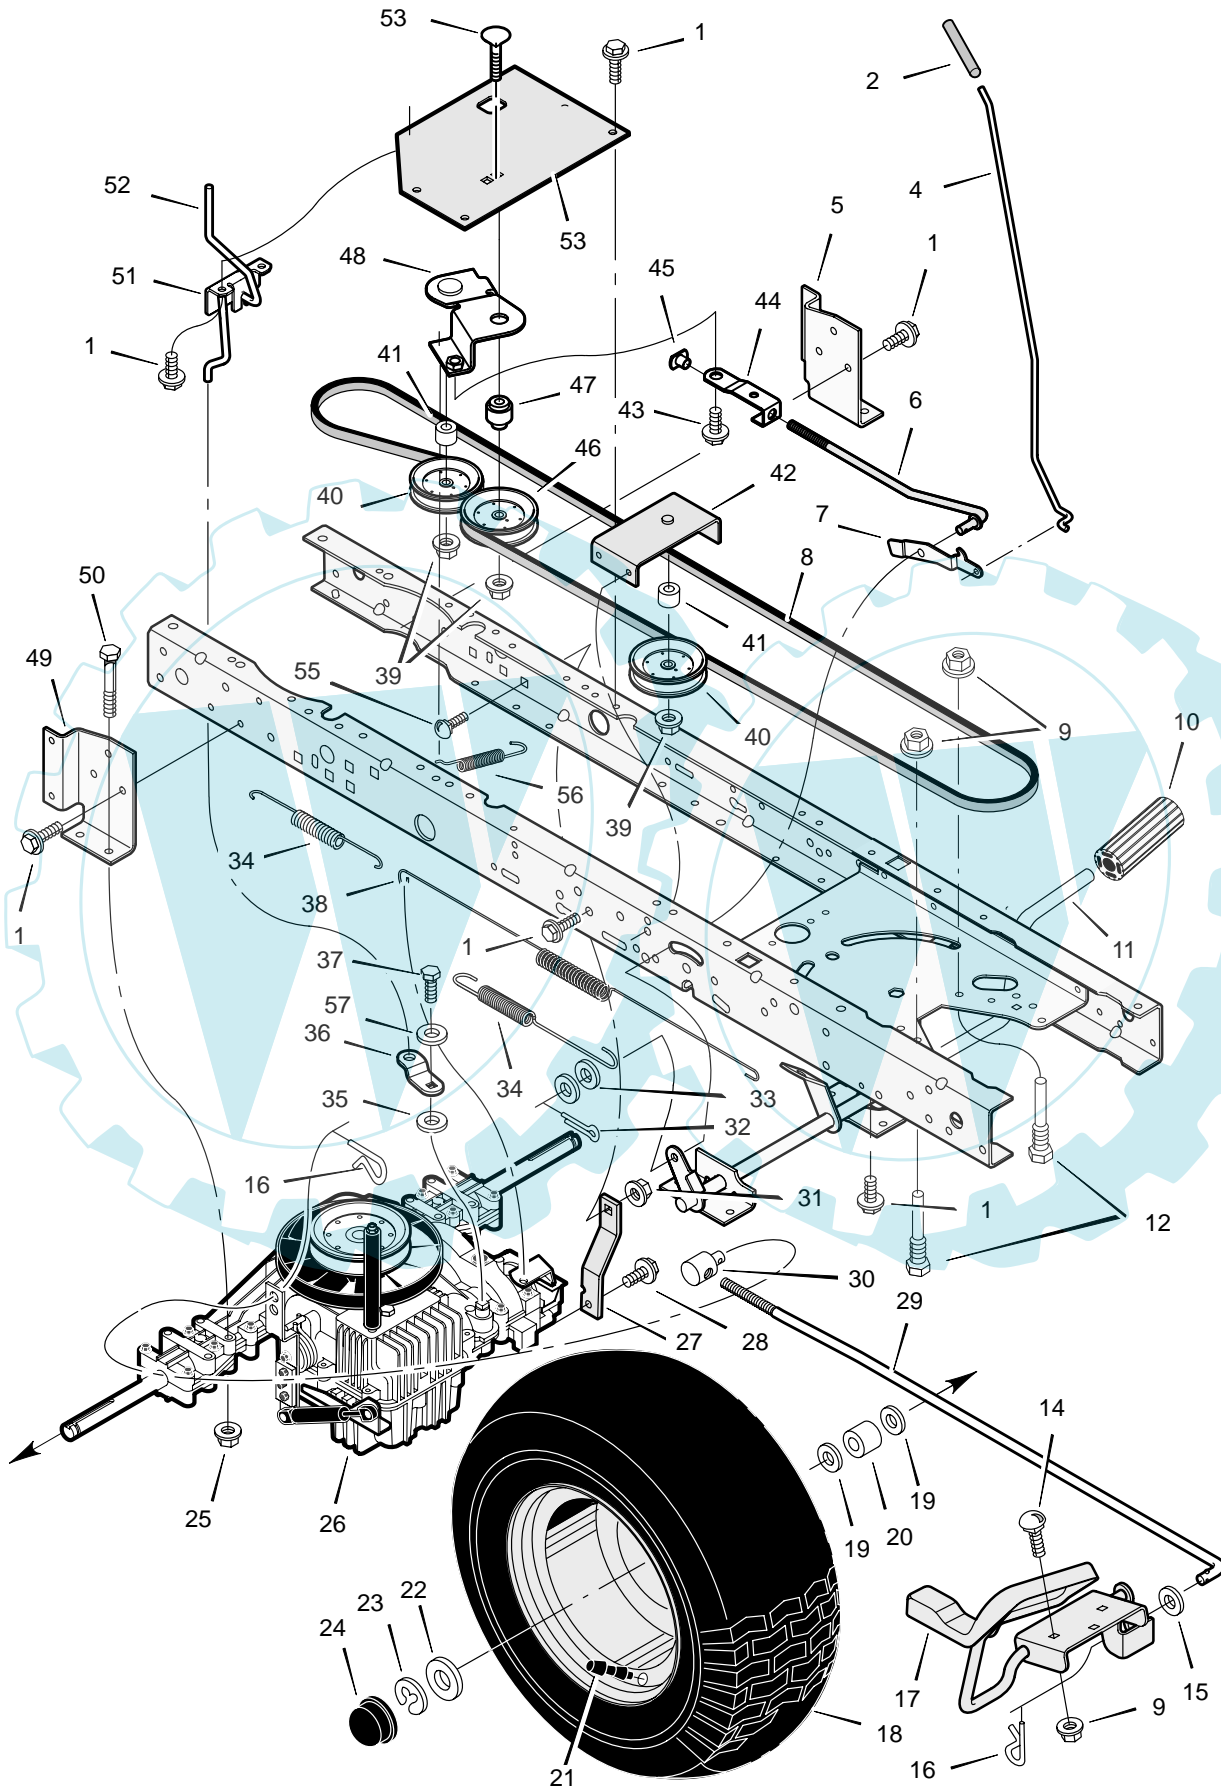

MODEL 465604x50A

REPAIR PARTS DRIVE ASSEMBLY

MODEL 465604x50A

REPAIR PARTS DRIVE ASSEMBLY

Key No.	Part No.	Description	Key No.	Part No.	Description
1	26x249	Screw	30	092132	Nut, Adjusting
2	091079	Grip, Parking Brake	31	015x84	Nut, Centerlock
4	1001245 Z	Rod, Parking Brake	32	030x20	Pin, Cotter
5	094185E700	Bracket, Left Transaxle	33	017x48	Washer
6	1001013 Z	Rod, Clutch	34	165x92	Spring, Extension
7	094045 Z	Latch, Parking Brake	35	17x148	Washer
8	37x106	V-Belt, Drive	36	1001086 Z	Arm, Disconnect
9	015x79	Nut, Flange	37	06x105	Capscrew
10	021544	Pedal, Brake/Clutch	38	165x150	Spring, Brake
11	1001011E700	Assembly, Brake Pedal	39	015x98	Locknut, Flange
12	094384	Screw, Guide	40	690409	Pulley, Idler
14	002x53	Bolt, Carriage	41	690369	Spacer
15	017x57	Washer	42	1001097	Bracket, Idler Assembly
16	0031x4	Pin, Hair	43	009x49	Bolt, Shoulder
17	1001231E700	Pedal Assembly, Hydro	44	1001007 Z	Link, Clutch
18	092300-601	Wheel & Tire Ass'y, Rear	45	1001014	Nut, Tee
- -	024430	Tire ONLY *	46	690410	Pulley, Idler
- -	407049	Tube ONLY	47	1001012	Bushing, Pivot
19	17x160	Washer	48	1001018 Z	Arm Assembly, Idler
20	690554 Z	Spacer	49	094184E700	Bracket, Right Transaxle
21	024373	Stem, Valve	50	01x155	Bolt, Hex
22	17x195	Washer	51	1001214 Z	Bracket, Disconnect
23	0011x3	E-Ring	52	1001215 Z	Rod, Disconnect
24	094618	Cap, Hub	53	1001108	Bracket, Idler Pivot
25	015x88	Nut, Centerlock	54	002x92	Bolt, Carriage
26	**	Transaxle	55	002x78	Bolt, Carriage
27	1001085	Strap, Torque	56	165x155	Spring, Clutch
28	26x216	Screw	57	017x38	Washer
29	1001234 Z	Rod, Control			

* When you order a tire, make sure to give the brand name of the tire so that the tread pattern on the tire will match.

** For information on Replacement Parts see the Central Parts Distributor in your area.