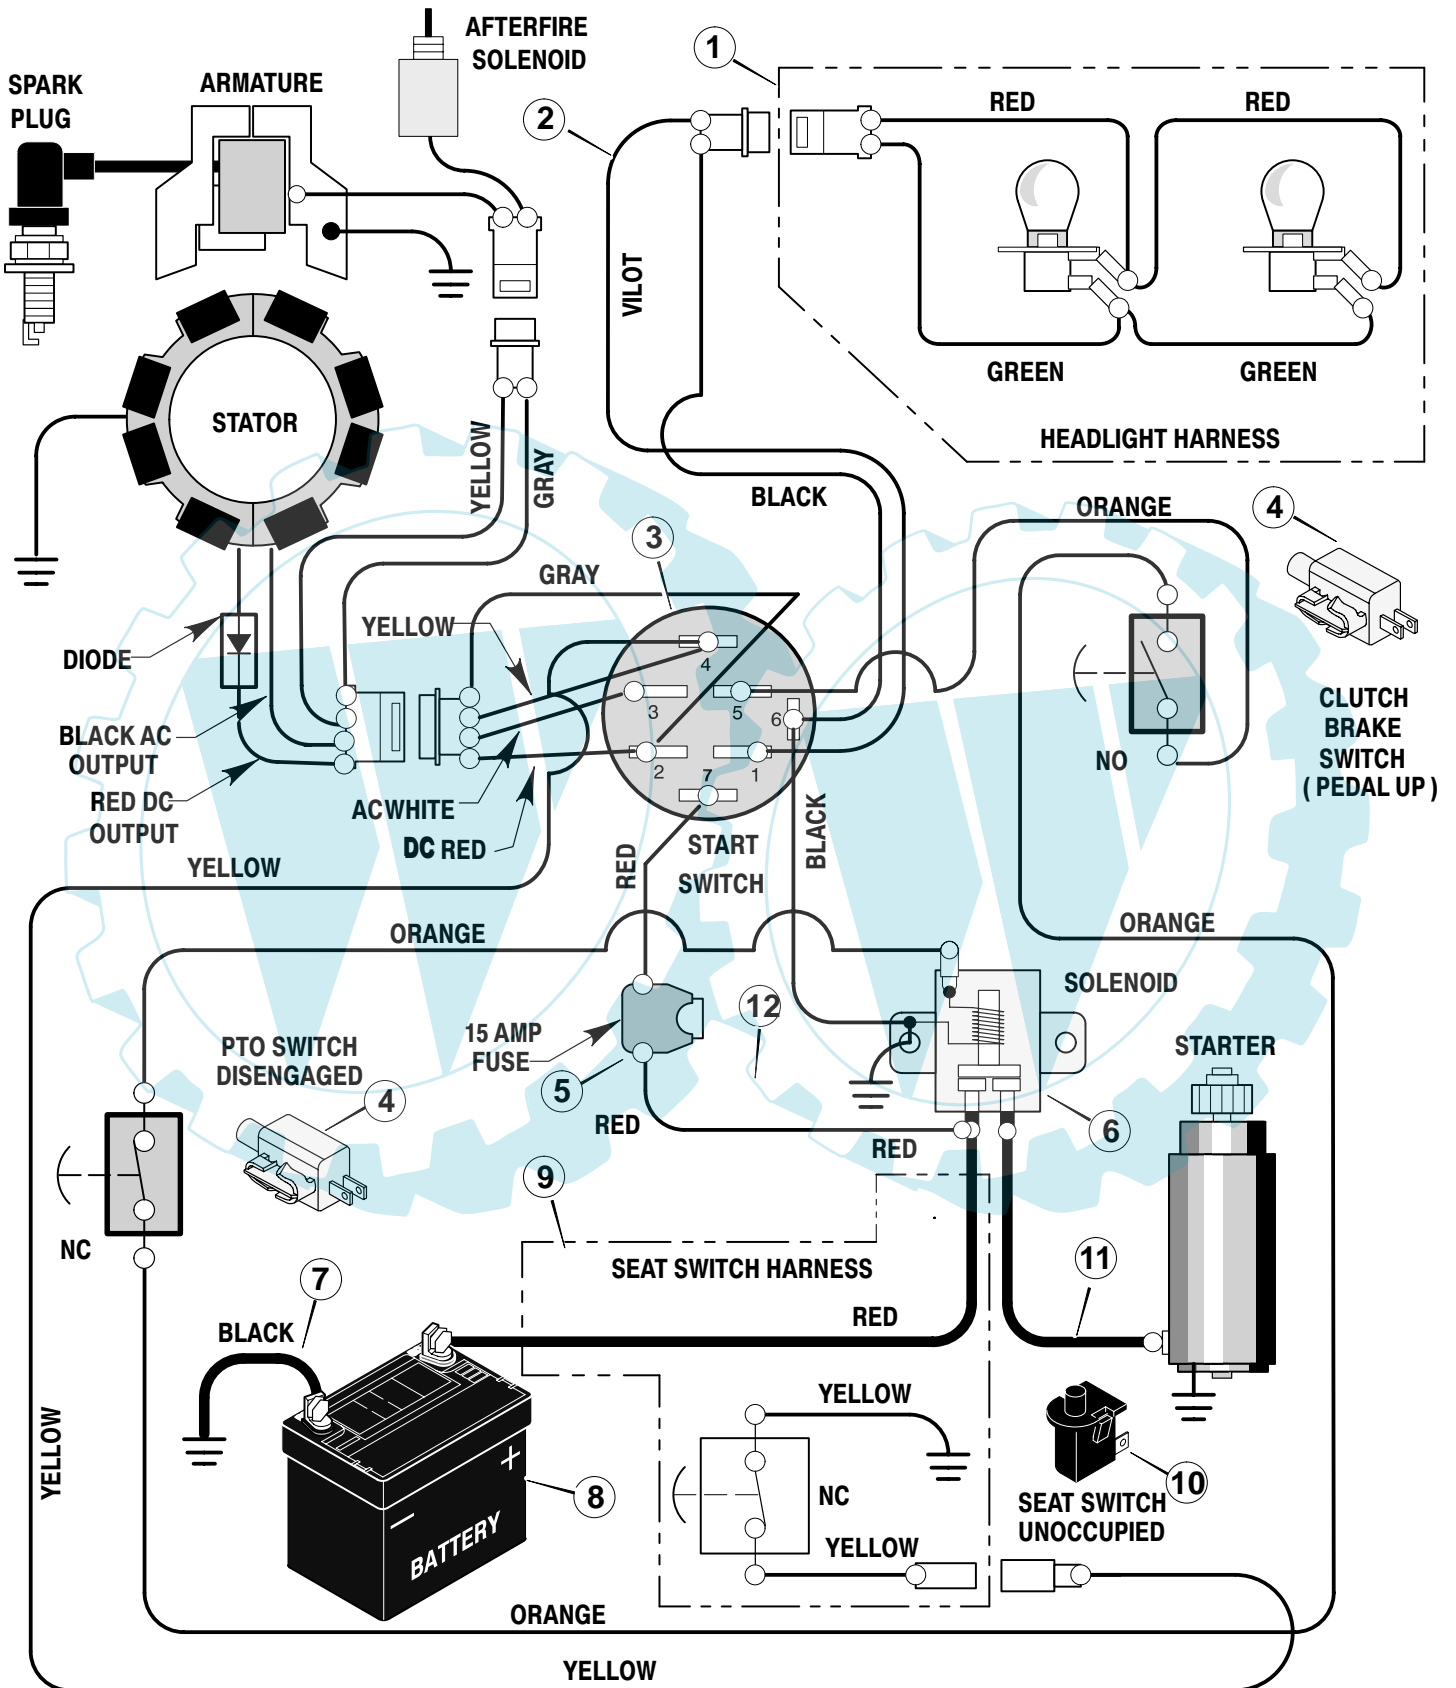

MODEL 465604x50A

REPAIR PARTS ENGINE MOUNT ASSEMBLY

Key No.	Part No.	Description	Key No.	Part No.	Description
1	092317	Cap, Fuel **	26	711851	Gasket
2	690289	Tank, Fuel	27	018x15	Washer
3	26x253	Screw	28	06x103	Bolt
6	26x263	Screw	29	690541	Tube, Right Exhaust
14	*	Engine *	30	690542	Tube, Left Exhaust
15	7601033	Line, Fuel (18 inches long) **	31	690537E700	Bracket, Muffler Mounting
16	095197	Clamp **	32	093259	Muffler
18	325547	Drain, Oil	33	690538E700	Bracket, Muffler
- -	327422	Drain, Cap	34	690401	Choke
20	0025x7	Bolt	35	015x68	Nut
21	093077	Spacer	36	26x201	Screw
22	690507	Pulley, Stack	37	093165	Control, Throttle
23	17x170	Washer	38	1001456-717	Shield Assembly, Heat
24	019x35	Lockwasher	39	1001620-717	Guard, Heat Shield
25	01x140	Bolt	40	1001588	Plenum

* Parts are available from an Engine Authorized Service Center. See "Engines, Gasoline" or "Gasoline Engines" in the yellow pages of the telephone directory.

** These parts are included with Key number 2.

MODEL 465604x50A

REPAIR PARTS
ELECTRICAL SYSTEM