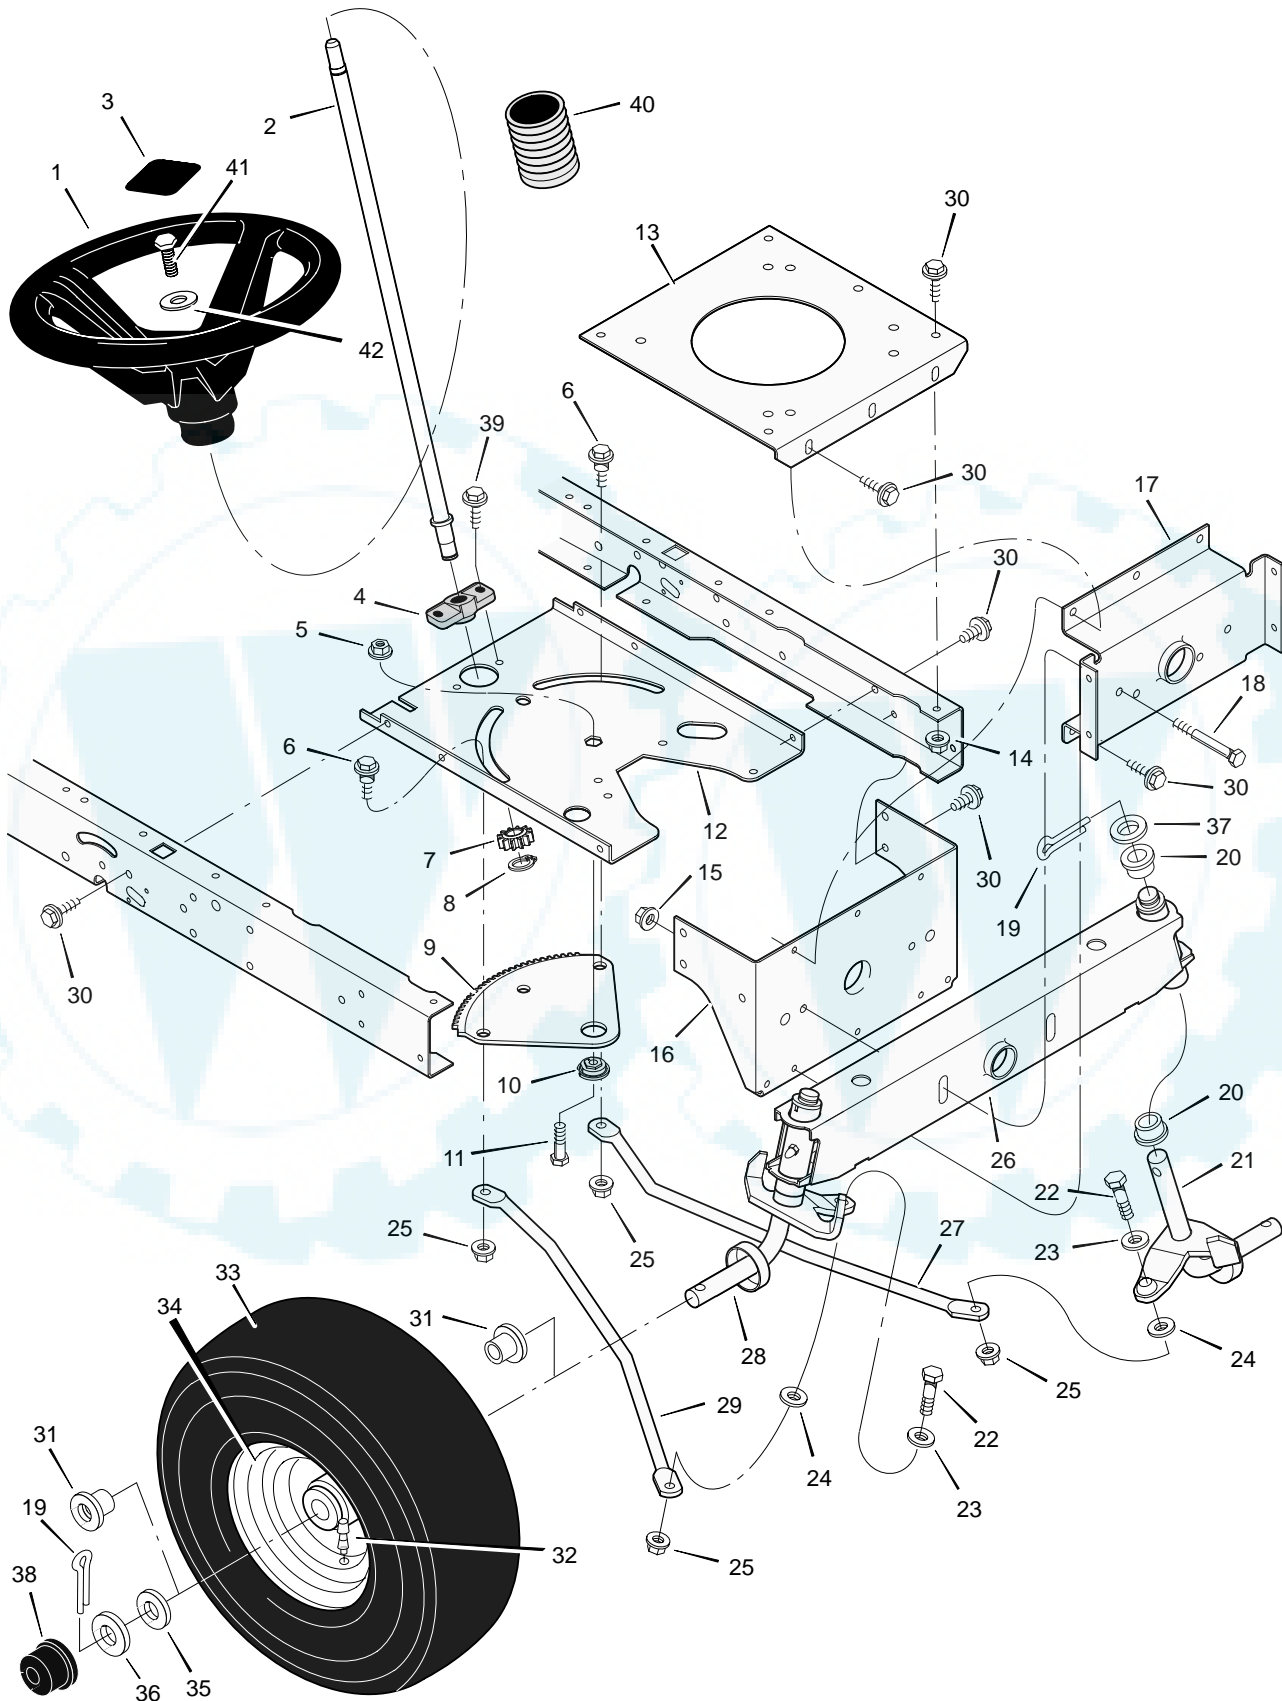

MODEL 465601x50A

REPAIR PARTS DRIVE ASSEMBLY

Key No.	Description	Part No.	Key No.	Description	Part No.
1	Screw	26x249	30	Nut, Adjusting	092132
2	Grip, Parking Brake	091079	31	Nut, Centerlock	015x84
4	Rod, Parking Brake	1001271 Z	32	Pin, Cotter	030x20
5	Bracket, Left Transaxle	094185E700	33	Washer	017x48
6	Rod, Clutch	1001013 Z	34	Spring, Extension	165x92
7	Latch, Parking Brake	094045 Z	35	Washer	17x148
8	V-Belt, Drive	37x106	36	Arm, Disconnect	1001086 Z
9	Nut, Flange	015x79	37	Capscrew	06x105
10	Pedal, Brake/Clutch	021544	38	Spring, Brake	165x150
11	Assembly, Brake Pedal	1001011E700	39	Locknut, Flange	015x98
12	Screw, Guide	094384	40	Pulley, Idler	690409
14	Bolt, Carriage	002x53	41	Spacer	690369
15	Washer	017x57	42	Bracket, Idler Assembly	1001097
16	Pin, Hair	0031x4	43	Bolt, Shoulder	009x49
17	Pedal Assembly, Hydro	1001231E700	44	Link, Clutch	1001007 Z
18	Wheel & Tire Ass'y, Rear	092300-601	45	Nut, Tee	1001014
--	Tire ONLY *	024430	46	Pulley, Idler	690410
--	Tube ONLY	407049	47	Bushing, Pivot	1001012
19	Washer	17x160	48	Arm Assembly, Idler	1001018 Z
20	Spacer	690554 Z	49	Bracket, Right Transaxle	094184E700
21	Stem, Valve	024373	50	Bolt, Hex	01x155
22	Washer	17x195	51	Bracket, Disconnect	1001214 Z
23	E-Ring	0011x3	52	Rod, Disconnect	1001215 Z
24	Cap, Hub	094618	53	Bracket, Idler Pivot	1001108
25	Nut, Centerlock	015x88	54	Bolt, Carriage	002x92
26	Transaxle	**	55	Bolt, Carriage	002x78
27	Strap, Torque	1001085	56	Spring, Clutch	165x155
28	Screw	26x216	57	Washer	017x38
29	Rod, Control	1001234 Z			

* When you order a tire, make sure to give the brand name of the tire so that the tread pattern on the tire will match.

** For information on Replacement Parts see the Central Parts Distributor in your area.

MODEL 465601x50A

**REPAIR PARTS
STEERING**