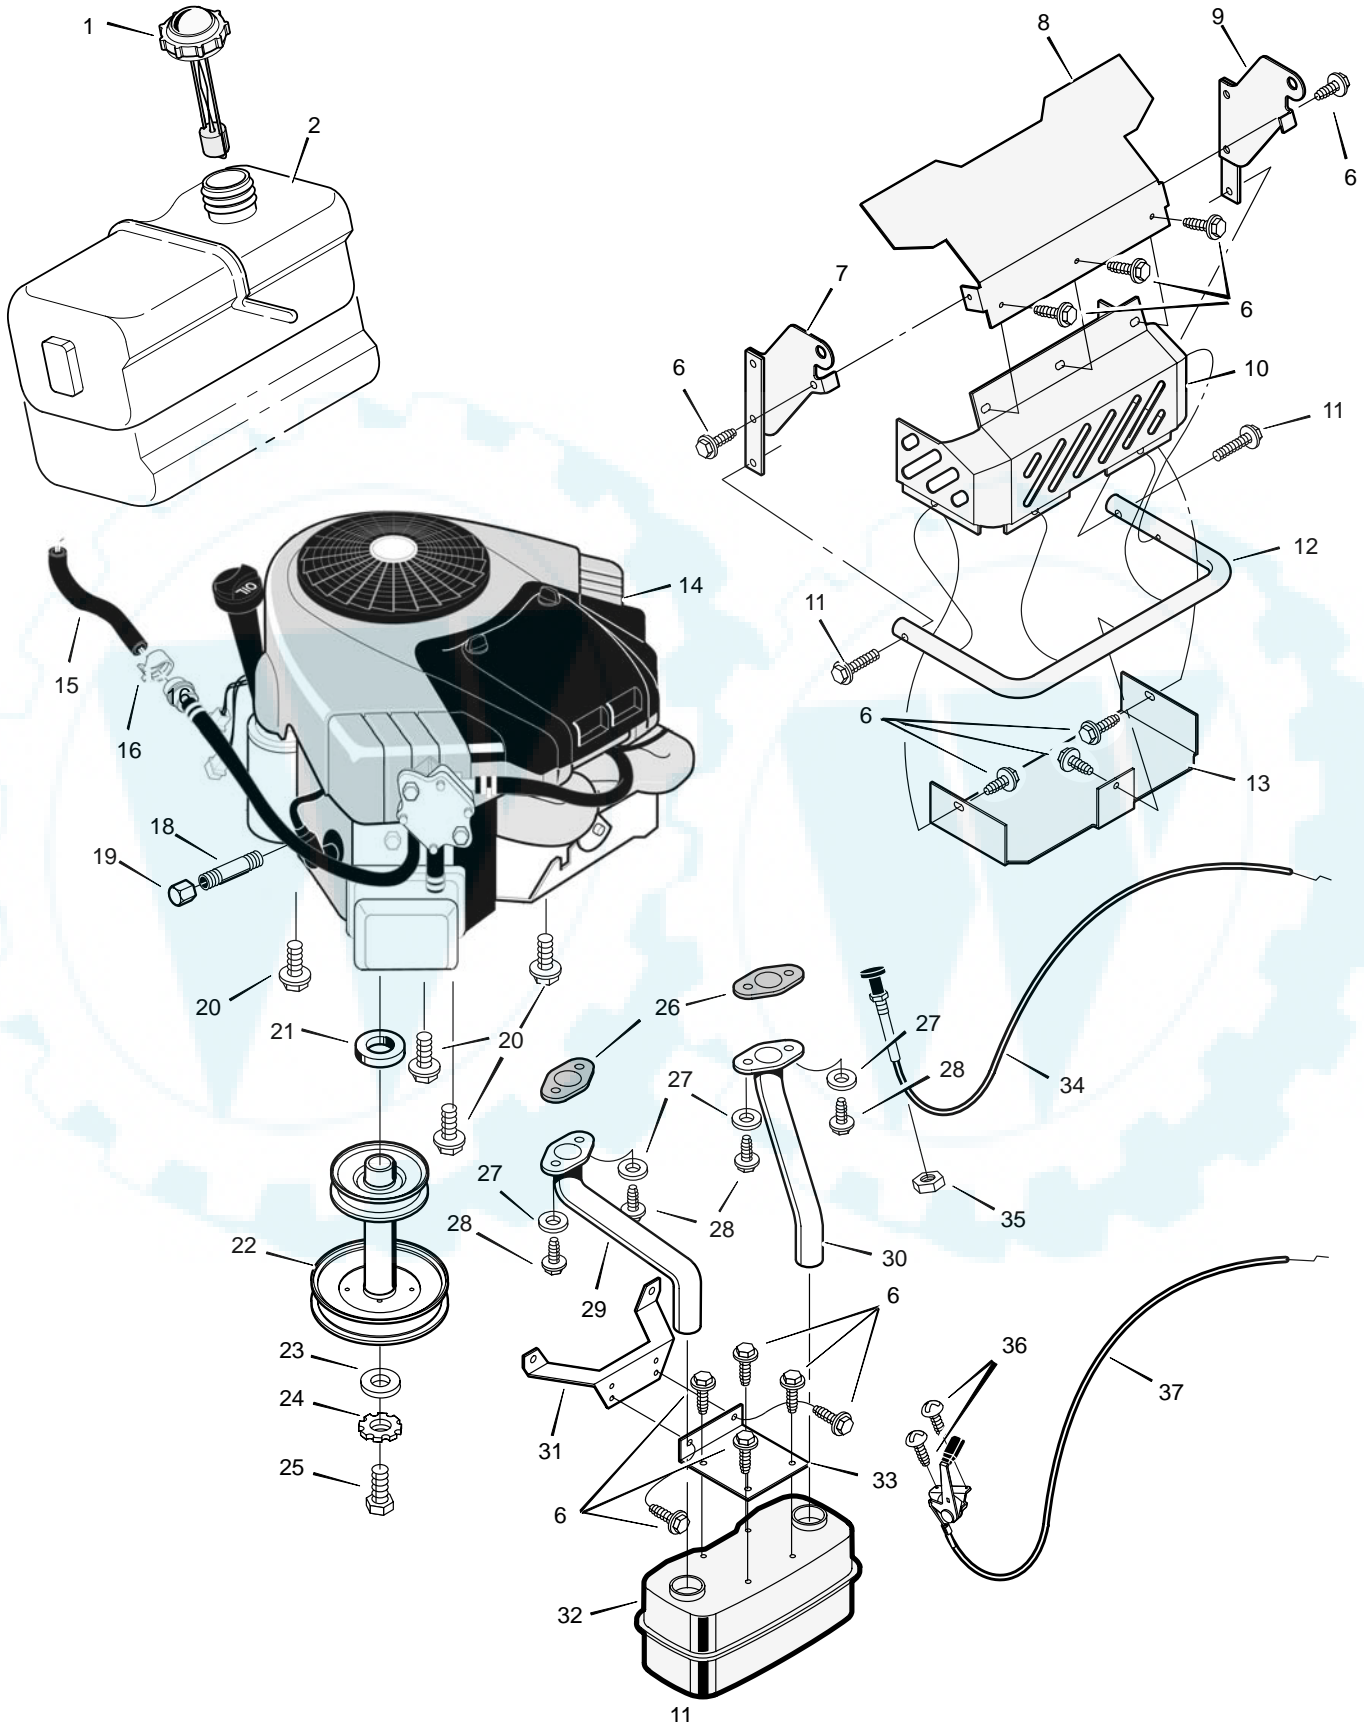

Key No.	Description	Part No.	Key No.	Description	Part No.
1	Grip, PTO	092698	23	Washer	017x57
2	Handle, PTO	094217 Z	24	Pin, Hair	0031x4
3	Pad, Switch	094022 Z	25	Washer	017x91
4	Bolt	0025x3	26	Bolt, Carriage	002x85
5	Grip	092697	27	Lever Assembly, Lift	1001111E700
6	Spring	166x40	30	Pin	094067
7	Washer	17x103	31	Bracket, Rear Suspension	094055E700
8	Handle, Lift	690533	32	Spacer, Lifter	690151
9	Lever, PTO	094017 Z	33	Bolt, Shoulder	09x53
10	Bolt, Shoulder	009x39	34	Bracket, Pivot	094015E700
11	Pin, Cotter	030x20	36	Washer	17x191
13	Link, PTO	094004 Z	37	Nut, Flange	015x84
14	Nut, Flange	015x84	38	Spring	165x133
15	Screw	26x249	39	Nut, Flange	015x68
16	Spring	166x39	40	Bracket, PTO	094005E700
17	Bracket, PTO	094018E700	41	Hanger, Left Deck	094027E700
18	Spring	165x120	42	Hanger, Right Deck	094026E700
19	Crank, PTO	690394E700	43	Rod, Hanger	094158 Z
20	Link, Lift	690212E700	44	Bracket, Suspension	690539E700
21	Link, Lift Handle	690122E700	45	Plate, Stiffening	1001098E700
22	Washer	17x168			

* Includes Key No. 17, 18, 30, 31, 32, 33, 45, 46, 53, 54, 55, and 56.

MODEL 465601x50A

REPAIR PARTS ENGINE MOUNT ASSEMBLY

MODEL 465601x50A

REPAIR PARTS ENGINE MOUNT ASSEMBLY

Key No.	Description	Part No.	Key No.	Description	Part No.
1	Cap, Fuel	1001279	22	Pulley, Stack	690507
2	Tank, Fuel	690333	23	Washer	17x170
6	Screw	26x263	24	Lockwasher	019x35
7	Assembly, Right Grille Support	690546E700	25	Bolt	01x140
8	Shield, Heat	690535	26	Gasket	711851
9	Assembly, Left Grille Support	690547E700	27	Washer	018x15
10	Shield, Heat	095090	28	Bolt	001x91
11	Screw	26x290	29	Tube, Right Exhaust	690541
12	Guard	690540	30	Tube, Left Exhaust	690542
13	Shield, Lower	094958	31	Bracket, Muffler Mounting	690537
14	Engine *	*	32	Muffler	093259
15	Line, Fuel (18 inches long) **	7601033	33	Bracket, Muffler	690538
16	Clamp **	095197	34	Choke	690401
18	Pipe, Oil Drain	092279	35	Nut	015x68
19	Cap, Oil Drain	021651	36	Screw	26x201
20	Bolt	0025x7	37	Control, Throttle	093165
21	Spacer	093077			