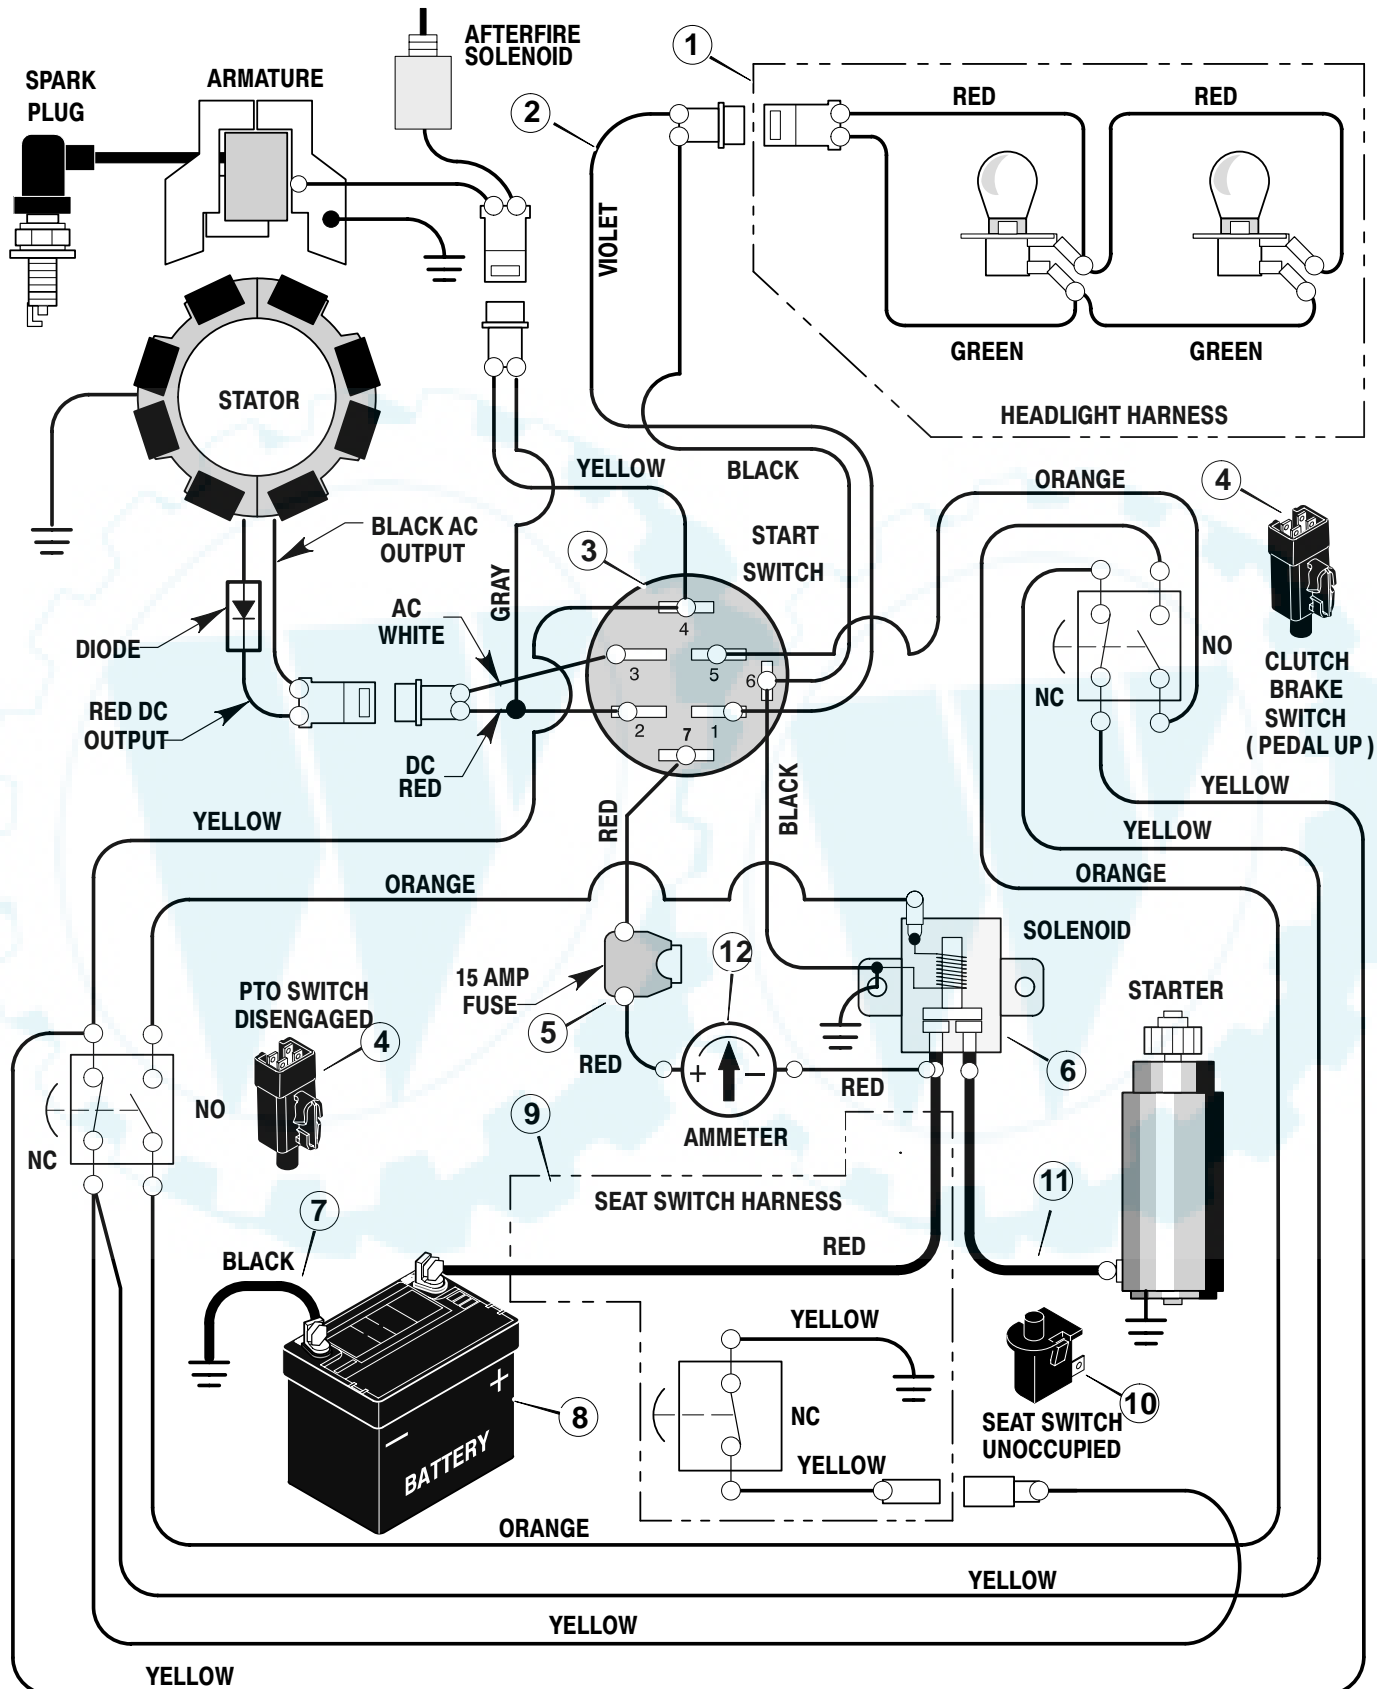

* Includes Key No. 17, 18, 30, 31, 32, 33, 45, 46, 53, 54, 55, and 56.

MODEL 465601x50A

REPAIR PARTS ENGINE MOUNT ASSEMBLY

MODEL 465601x50A

REPAIR PARTS ENGINE MOUNT ASSEMBLY

Key No.	Description	Part No.	Key No.	Description	Part No.
1	Cap, Fuel	1001279	22	Pulley, Stack	690507
2	Tank, Fuel	690333	23	Washer	17x170
6	Screw	26x263	24	Lockwasher	019x35
7	Assembly, Right Grille Support	690546E700	25	Bolt	01x140
8	Shield, Heat	690535	26	Gasket	711851
9	Assembly, Left Grille Support	690547E700	27	Washer	018x15
10	Shield, Heat	095090	28	Bolt	001x91
11	Screw	26x290	29	Tube, Right Exhaust	690541
12	Guard	690540	30	Tube, Left Exhaust	690542
13	Shield, Lower	094958	31	Bracket, Muffler Mounting	690537
14	Engine *	*	32	Muffler	093259
15	Line, Fuel (18 inches long) **	7601033	33	Bracket, Muffler	690538
16	Clamp **	095197	34	Choke	690401
18	Pipe, Oil Drain	092279	35	Nut	015x68
19	Cap, Oil Drain	021651	36	Screw	26x201
20	Bolt	0025x7	37	Control, Throttle	093165
21	Spacer	093077			

MODEL 465601x50A

REPAIR PARTS ELECTRICAL SYSTEM

MODEL 465601x50A

**REPAIR PARTS
ELECTRICAL SYSTEM**

Key No.	Description	Part No.
1	Harness, Light Wire	250x92
	Socket, Light	092372
	Bulb, Light	090084
2	Harness, Chassis Wire	250x87
3	Switch, Ignition	092556
	Key, Ignition	020729
	Nut, Hex	091489
	Cap, Ignition	091488
4	Switch, Limit	094136
5	Fuse	054212
	Holder, Fuse	407078
6	Solenoid	094613
	Screw, Mounting	26x229
	Locknut	15x116
7	Cable, Battery Ground	024x32
	Screw, Ground Cable	26x213
8	Battery	021075
	Bolt, Carriage	002x82
	Wingnut	014x79
	Boot, Battery –Positive Post	690604
9	Harness, Seat Switch Wire	250x67
10	Switch, Seat Sensor	094159
11	Cable	024x31
12	Ammeter	093156