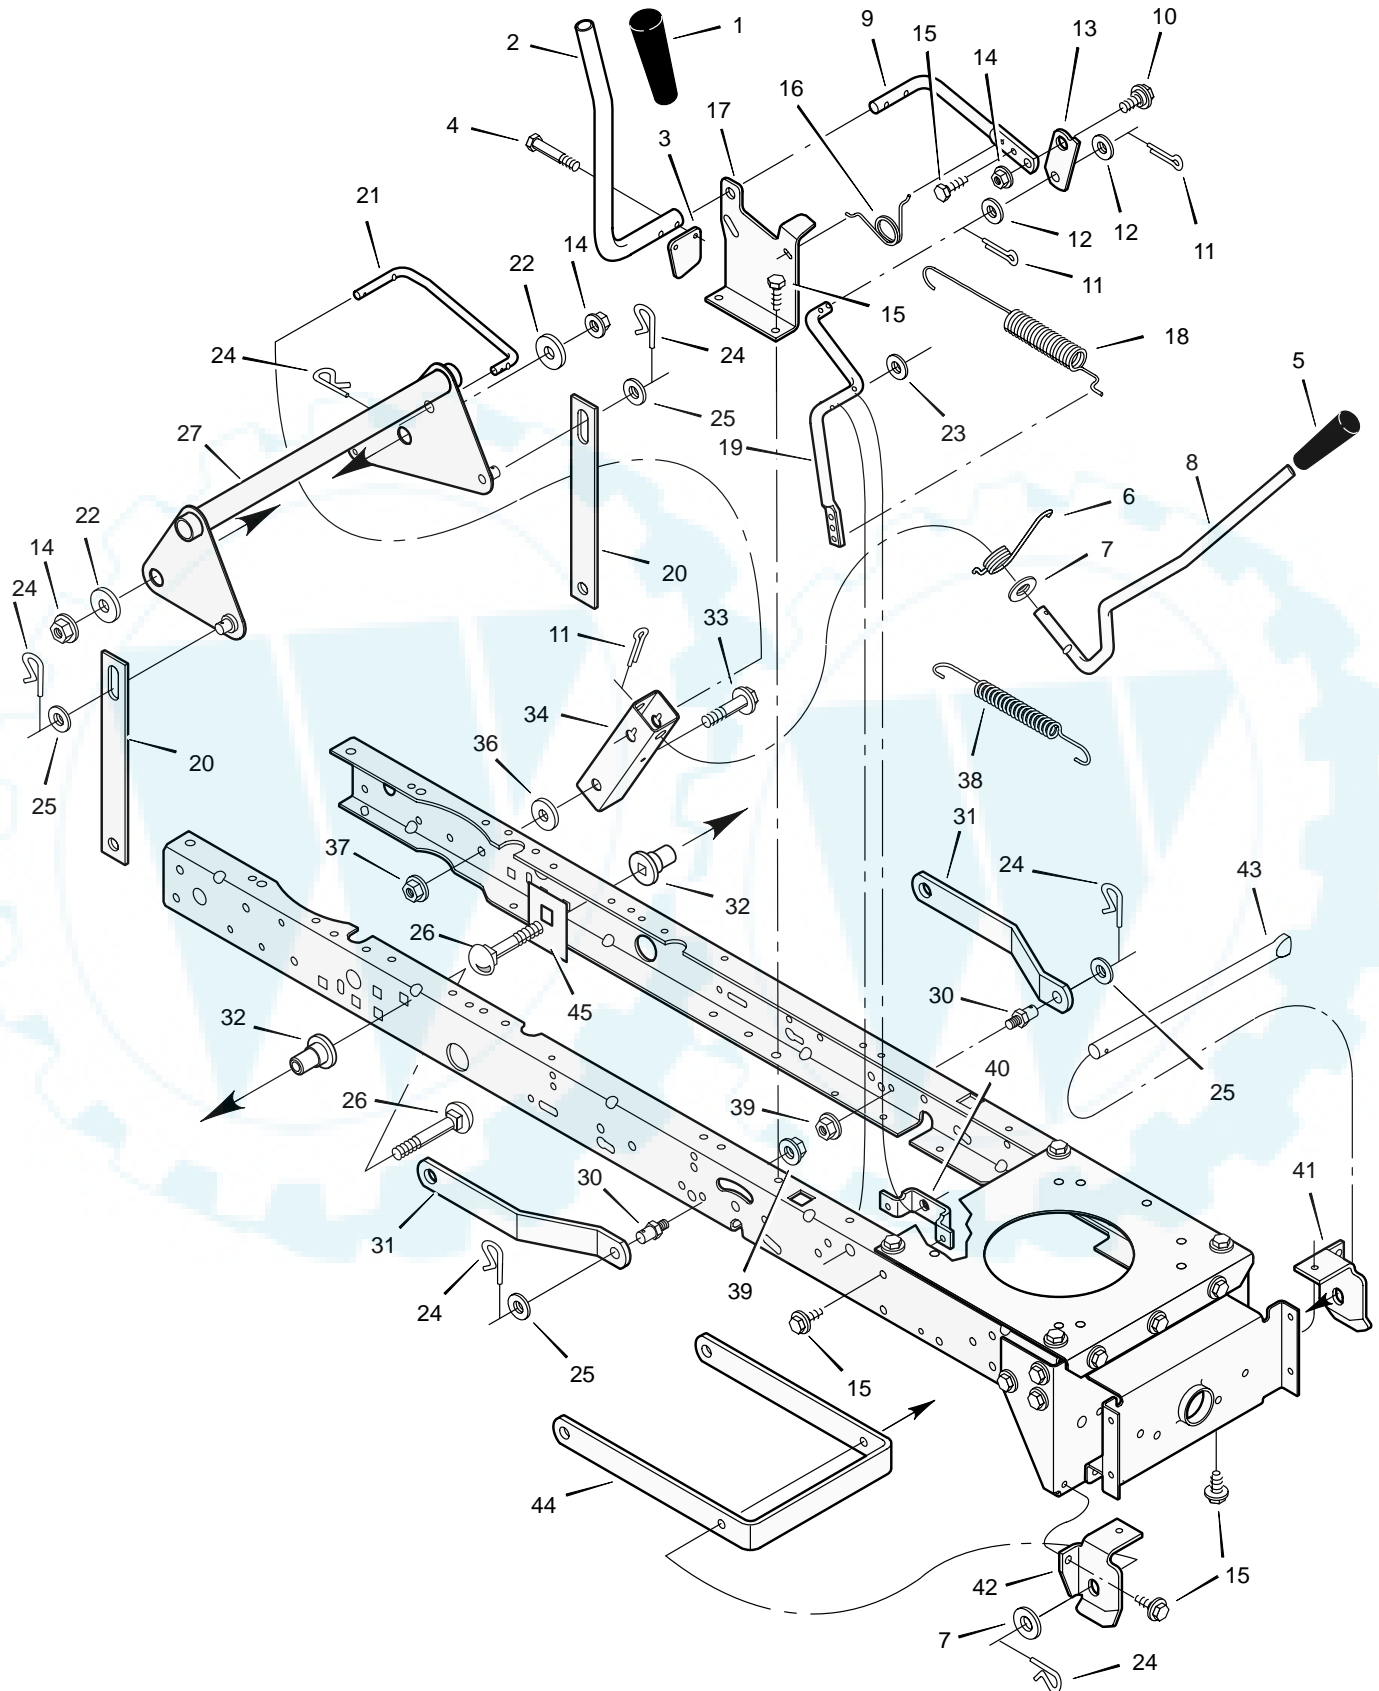

MODEL 465601x50A

REPAIR PARTS STEERING

Key No.	Description	Part No.	Key No.	Description	Part No.
1	Wheel, Steering	095184	23	Washer	17x104
2	Post, Steering	690626	24	Washer	017x53 Z
3	Insert, Steering Wheel	711325	25	Nut, Flange	015x84
4	Bearing	094124	26	Axle Assembly	1001460E700
5	Nut, Flange	15x111	27	Drag Link, Left	095329E700
6	Bolt, Shoulder	009x57	28	Spindle Assembly, Right	094575E700
7	Gear, Pinion	690183E700	29	Drag Link, Right	095328E700
8	Ring, Snap	011x25	30	Screw	26x249
9	Gear, Sector	094121E700	31	Bearing, Wheel	091334
10	Bearing	094123	32	Stem, Valve	024373
11	Bolt	001x84	33	Tire *	024380
12	Plate, Steering	1001121E700	—	Tube	407924
13	Plate, Engine	094006E700	34	Wheel and Tire Assembly	094581–601
14	Nut, Flange	015x88	35	Washer	17x195
15	Nut, Flange	15x118	36	Washer	17x192
16	Bracket, Hanger	1001270E700	37	Washer	17x113
17	Axle, Hanger	094007E700	38	Hub Cap	094618
18	Bolt	01x146	39	Screw	26x267
19	Pin, Cotter	030x49	40	Bellows	092059
20	Bearing	690150	41	Bolt	0025x3
21	Spindle Assembly, Left	094576E700	42	Washer	17x146
22	Bolt	01x111			

* When you order a tire, make sure to give the brand name of the tire so that the tread pattern on the tire will match.

MODEL 465601x50A

REPAIR PARTS MOWER HOUSING SUSPENSION