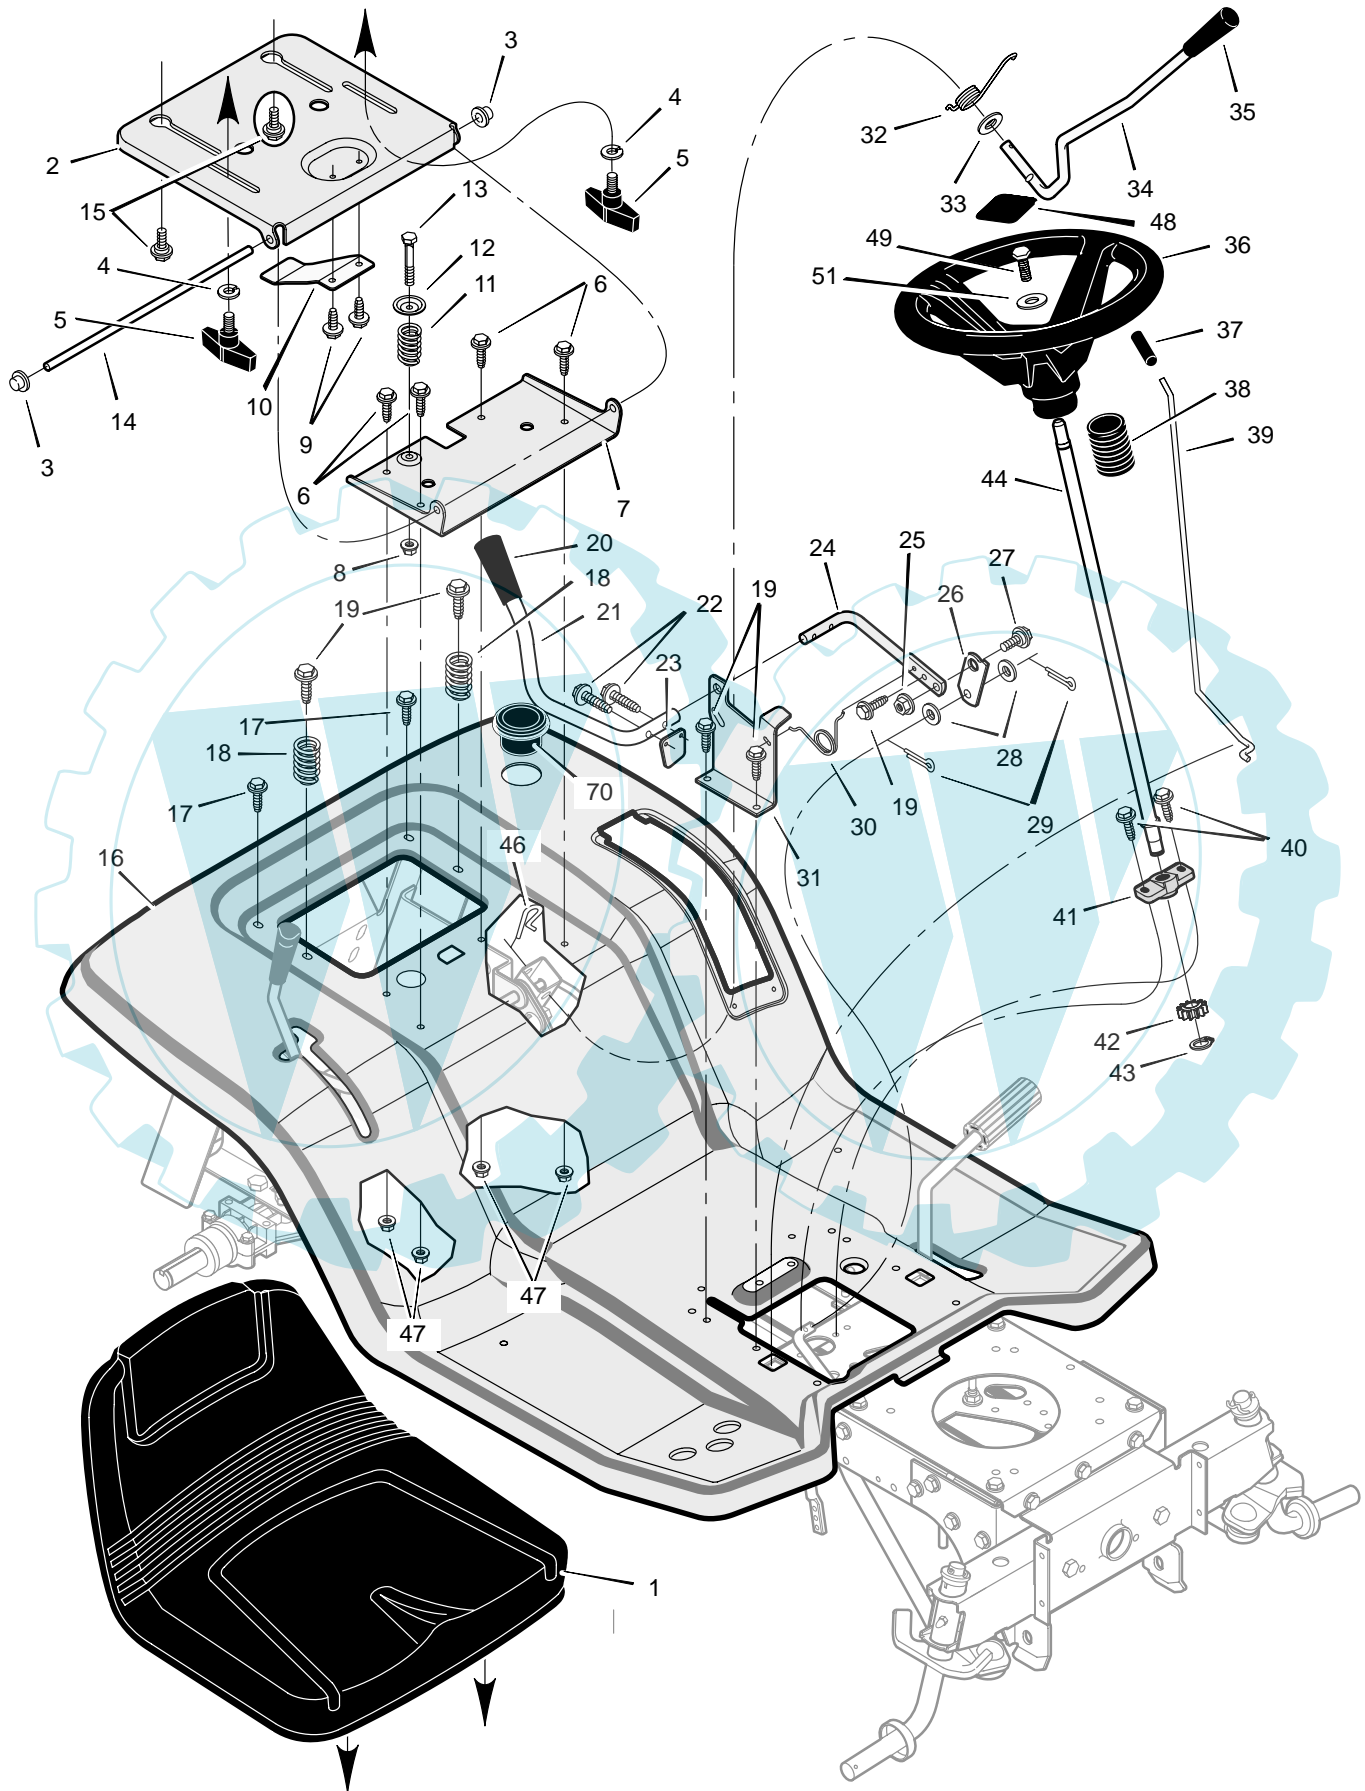

MODEL 461005x68A

REPAIR PARTS SEAT DECK

MODEL 461005x68A

REPAIR PARTS SEAT DECK

Key No.	Part No.	Description	Key No.	Part No.	Description
1	1001028	Seat	27	009x39	Shoulder, Bolt
2	094154E701	Support, Seat	28	017x57	Washer
3	028x23	Push-On Cap	29	030x20	Pin, Cotter
4	017x47	Washer	30	166x39	Spring
5	1001054	Bolt, Wing	31	094018E701	Bracket, PTO
6	001x45	Bolt	32	166x40	Spring
7	1001648E701	Bracket, Pivot	33	17x103	Washer
8	15x123	Nut	34	690533 Z	Handle, Lift
9	26x229	Screw	35	092697	Grip
10	094057	Spring, Leaf	36	095185	Wheel, Steering
11	164x31	Spring	37	091079	Grip
12	094155 Z	Washer, Cup	38	092059	Bellows
13	009x55	Bolt	39	1001245 Z	Rod, Parking Brake
14	094156 Z	Rod, Pivot	40	26x267	Screw
15	009x56	Bolt, Shoulder	41	094124	Bearing, Lower
16	1001555E700	Deck, Seat	42	690183	Gear, Pinion
17	26x263	Screw	43	011x25	E-Ring
18	164x30	Spring	44	690625	Shaft, Steering
19	26x249	Screw	46	0031x4	Pin, Cotter
20	092698	Grip	47	15x123	Nut
21	094017 Z	Handle, PTO	48	711326	Insert, Steering Wheel
22	0025x3	Screw	49	0025x3	Screw
23	094022 Z	Paddle, Switch	51	17x146	Washer
24	094826 Z	Lever, PTO	70	1001542	Holder, Cup
25	015x84	Nut	—	1001511	Bag, Parts
26	094004 Z	Link, PTO	—	F-040728L	Manual and Parts List