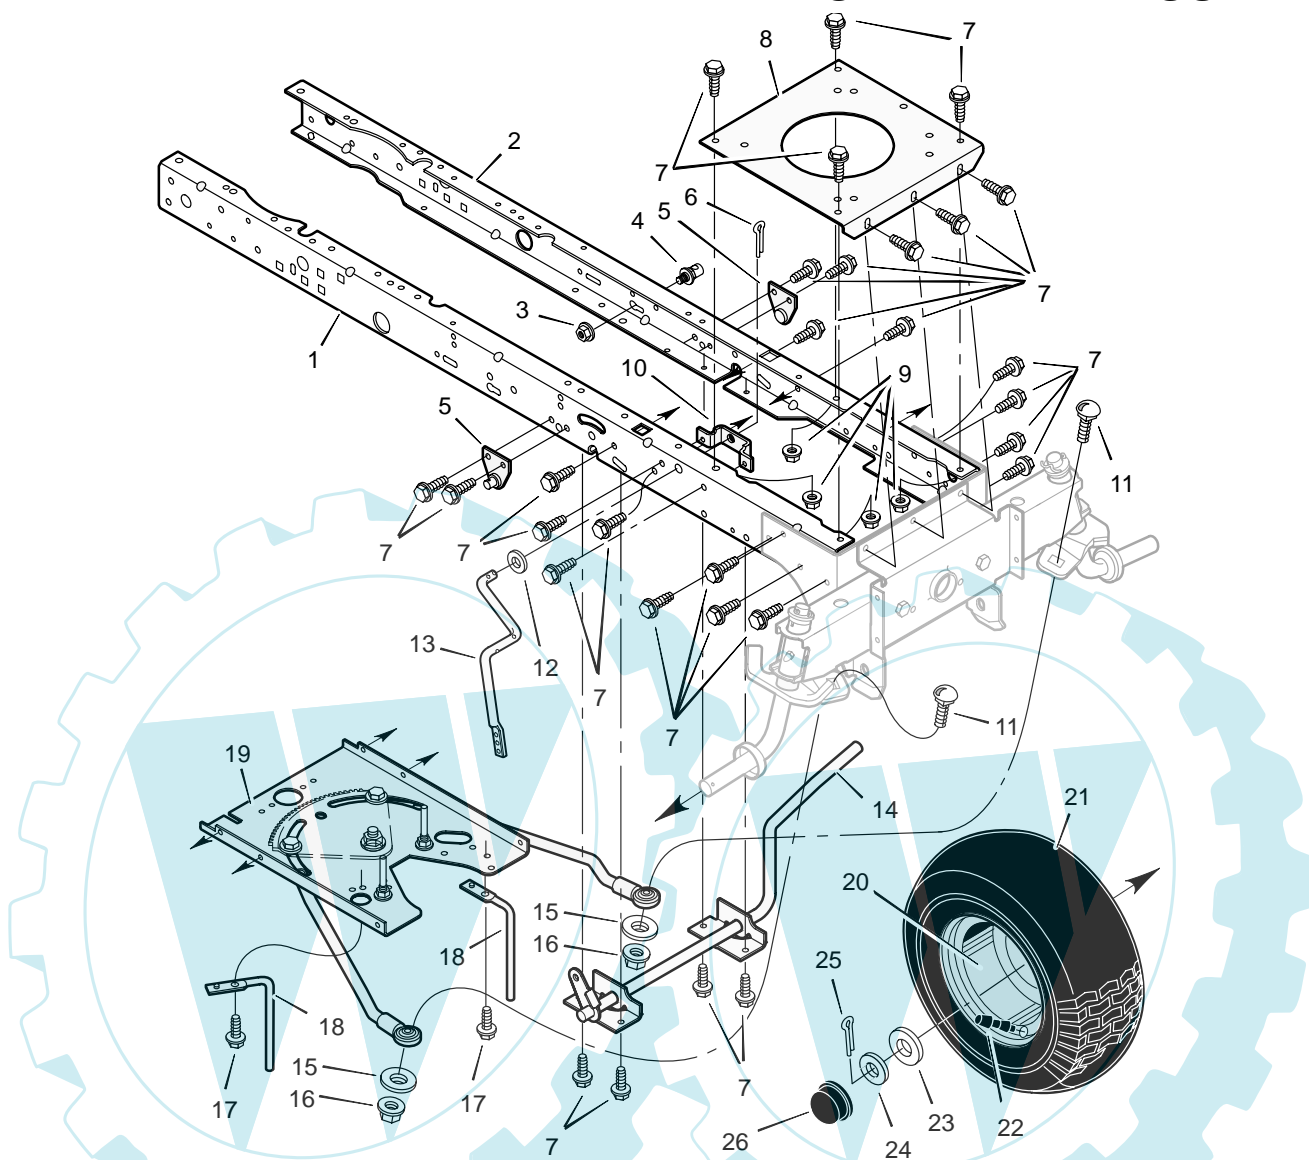

REPAIR PARTS
SECTOR GEAR

Key No.	Part No.	Description
1	009x62	Bolt, Shoulder
2	15x111	Nut, Lock
3	015x79	Nut, Flange
4	094384	Guide, Screw
5	690146E700	Link, Left Drag
6	17x168	Washer
7	015x84	Nut, Flange
8	690145E700	Link, Right Drag
9	001x84	Bolt
10	690180	Bearing, Sector Gear
11	092530	Fitting, Lub
12	690147	Gear, Sector
13	1001121E701	Plate, Steering

MODEL 461005x68A

**REPAIR PARTS
FRONT AXLE**

Key No.	Part No.	Description
1	690067E700	Bracket, Rear Hanger
2	15x118	Nut, Flange
3	1001460E701	Axle Assembly (with fitting)
4	030x49	Pin, Hair
5	017x75	Washer
6	093058	Bearing, Spindle
7	092530	Fitting, Lub

Key No.	Part No.	Description
8	690198E701	Hanger, Left Deck
9	26x249	Screw
10	01x146	Bolt
11	690179E701	Spindle Assembly, Left
12	094007E701	Hanger, Axle
13	690199E701	Hanger, Right Deck
14	690178E701	Spindle Assembly, Right

MODEL 461005x68A

REPAIR PARTS FRONT FRAME ASSEMBLY

Key No.	Part No.	Description	Key No.	Part No.	Description
1	1001928E701	Frame, Right	15	17x152	Washer
2	1001927E701	Frame, Left	16	015x41	Nut
3	015x84	Nut, Flange	17	025x15	Screw
4	690182	Stud, Swivel	18	690192E701	Guide, Belt
5	690406E700	Bracket Assembly, Suspension	19	†	Assembly, Steering
6	030x20	Pin, Cotter	20	092644-601	Wheel & Tire Assembly
7	26x249	Screw	21	024393	Tire *
8	094006E701	Plate, Engine	—	407049	Tube
9	015x88	Nut	—	093604	Bearing, Wheel
10	094005E700	Bracket, PTO Crank	22	024373	Stem, Valve
11	002x87	Bolt, Carriage	23	17x194	Washer
12	017x57	Washer	24	17x114	Washer
13	690394E701	Crank, PTO	25	030x49	Pin, Cotter
14	094038E700	Lever, Brake/Clutch	26	094618	Cap, Hub