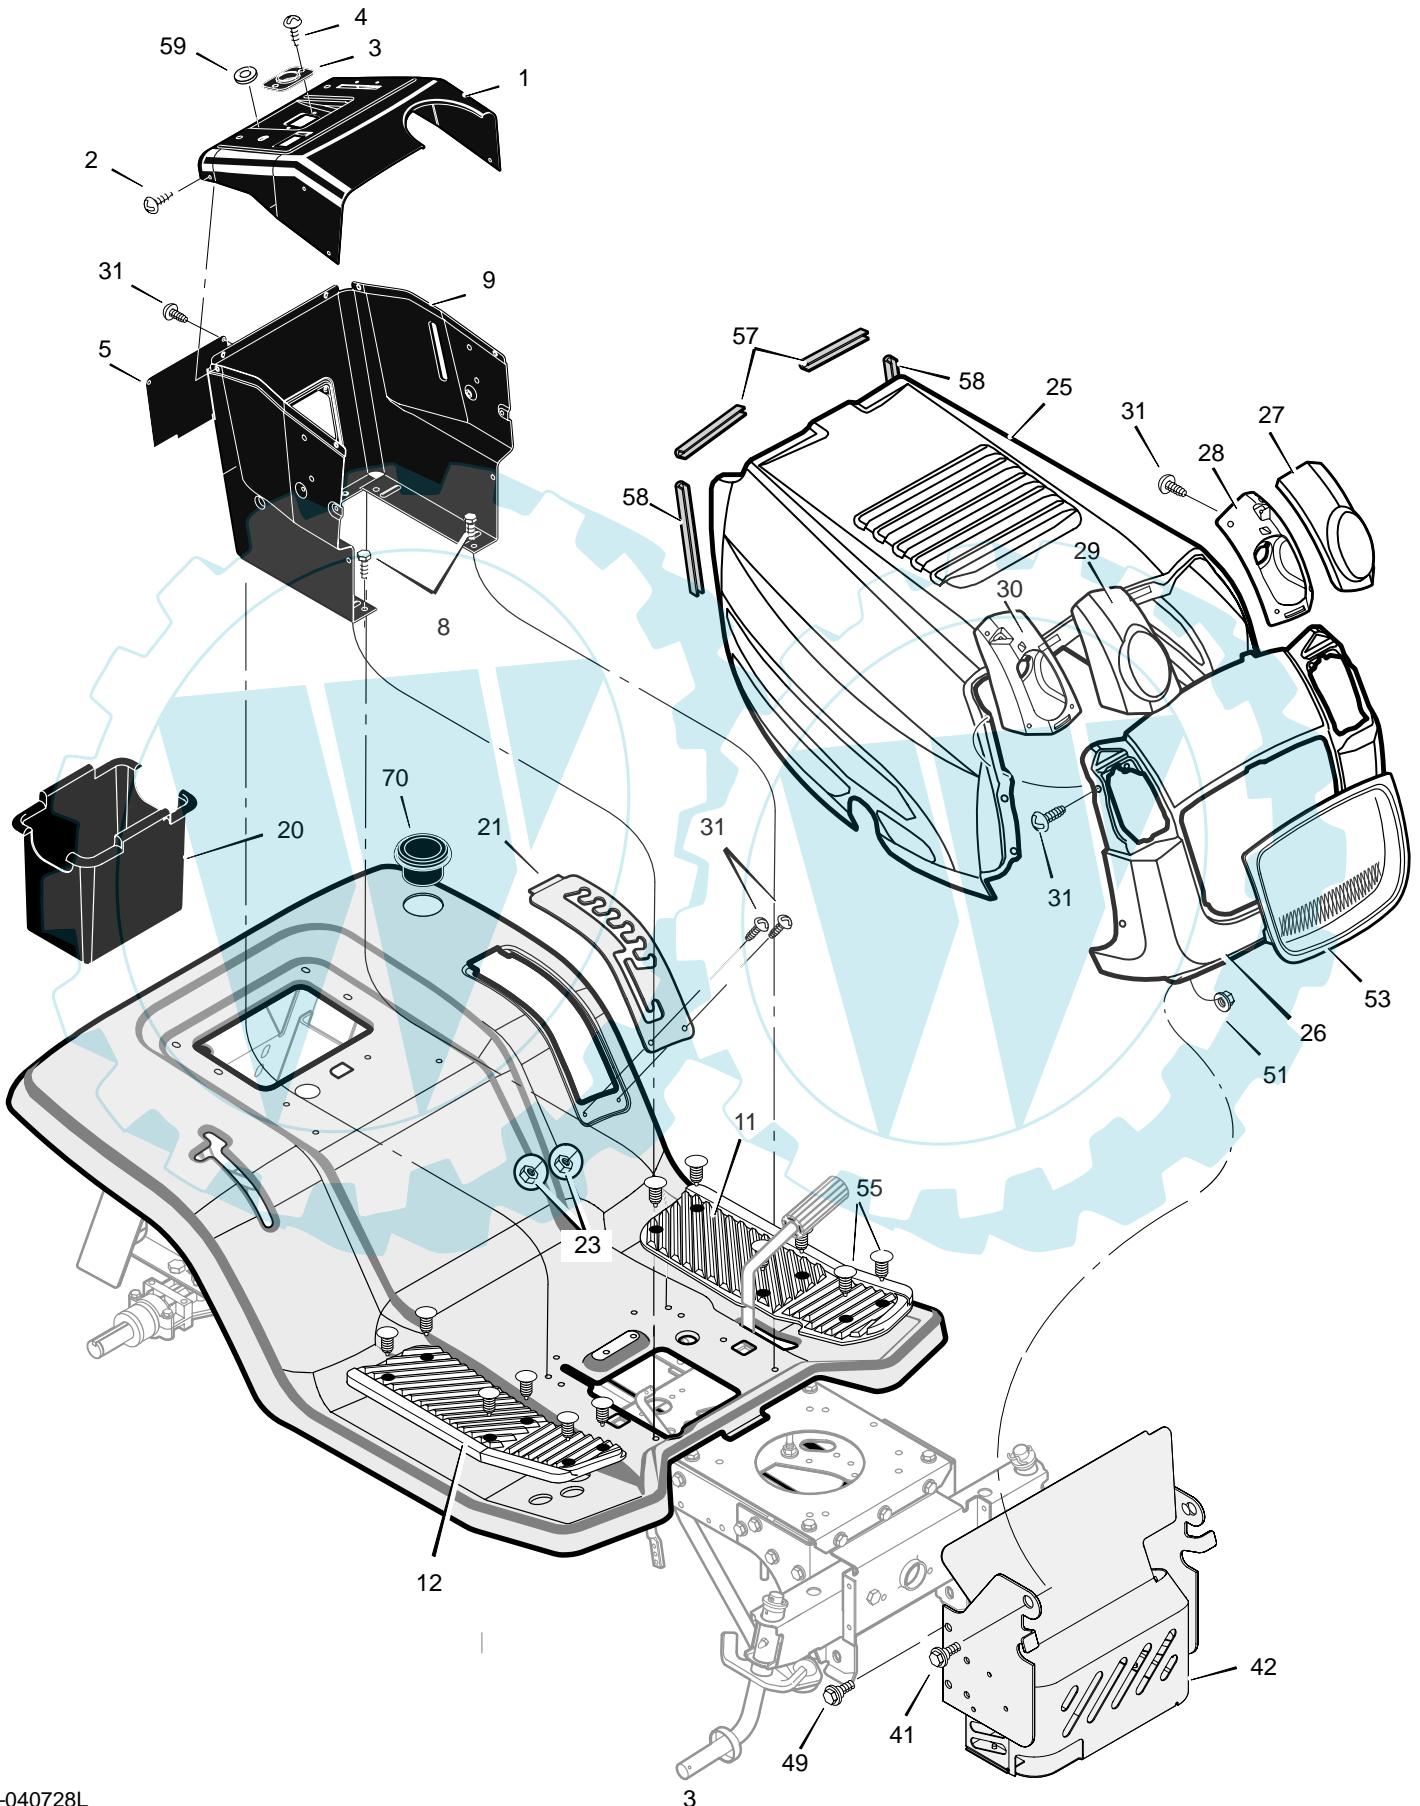

MODEL 461005x68A

REPAIR PARTS HOOD AND DASH

MODEL 461005x68A

REPAIR PARTS HOOD AND DASH

Key No.	Part No.	Description	Key No.	Part No.	Description
1	1001593E701	Dash	28	1001550	Housing, Left Headlamp
2	26x201	Screw	29	1001551	Lens, Right
3	1001491	Bearing, Upper Steering	30	1001549	Housing, Right Headlamp
4	26x238	Screw	31	26x270	Screw
5	093007E701	Panel, Side Access	41	009x58	Bolt
8	26x249	Screw	42	1001456E701	Shield, Heat
9	095318E701	Support, Dash	49	26x277	Screw
11	095408	Mat, Left	51	15x124	Nut
12	095409	Mat, Right	53	1001540	Insert, Grille
20	690424	Container, Battery	55	0193x1	Fastener, Panel
21	094886E701	Plate, Lift Detent	57	1001652	Trim, Hood (3.75")
23	015x81	Nut	58	1001653	Trim, Hood (6.5")
25	1001537E700	Hood	59	1001755	Grommet, Parking Brake
26	1001533E701	Grille	70	1001542	Holder, Cup
27	1001552	Lens, Left