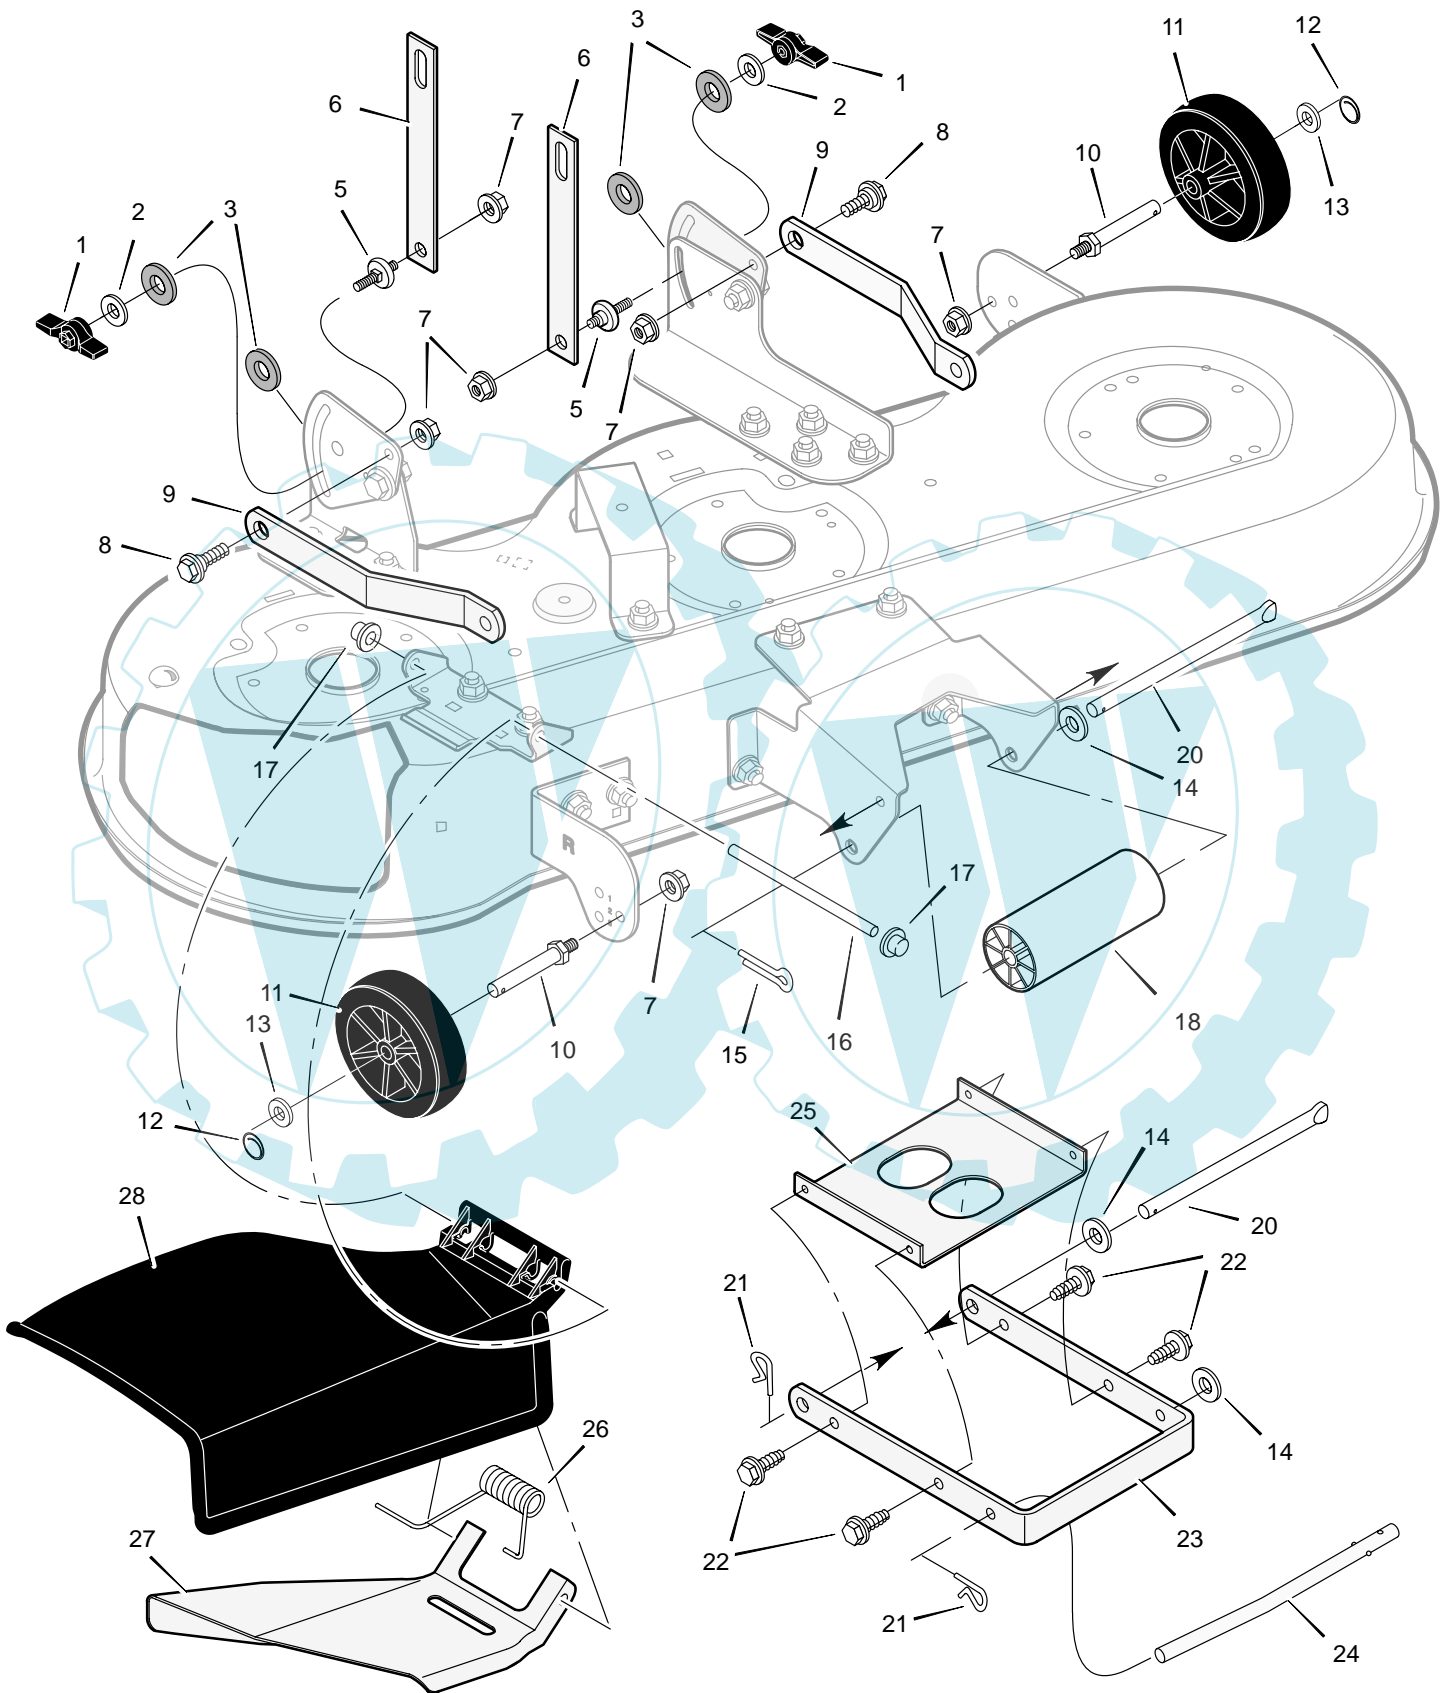

MODEL 461005x68A

REPAIR PARTS
MOWER HOUSING SUSPENSION

MODEL 461005x68A

**REPAIR PARTS
MOWER HOUSING SUSPENSION**

Key No.	Part No.	Description
1	094068	Knob
2	017x45	Washer
3	094137	Pad, Friction
5	095194	Pin, Hanger
6	690550E700	Link, Lift
7	015x84	Nut, Flange
8	009x52	Bolt, Shoulder
9	690578E700	Bracket, Rear Suspension
10	094025	Bolt, Gauge Wheel
11	092683	Wheel
12	031x11	Pin, Hair
13	017x91	Washer
14	17x103	Washer
15	030x49	Pin, Cotter
16	092159 Z	Rod, Deflector
17	028x23	Push-On Cap
18	1001252	Roller
20	094996	Rod, Deck Suspension
21	0031x4	Pin, Hair
22	26x249	Screw
23	094765E700	Bracket, Front Suspension
24	094158 Z	Rod, Hanger
25	094604E700	Stiffener
26	166x34	Spring
27	092103E700	Deflector, Inside
28	092100	Deflector, Chute