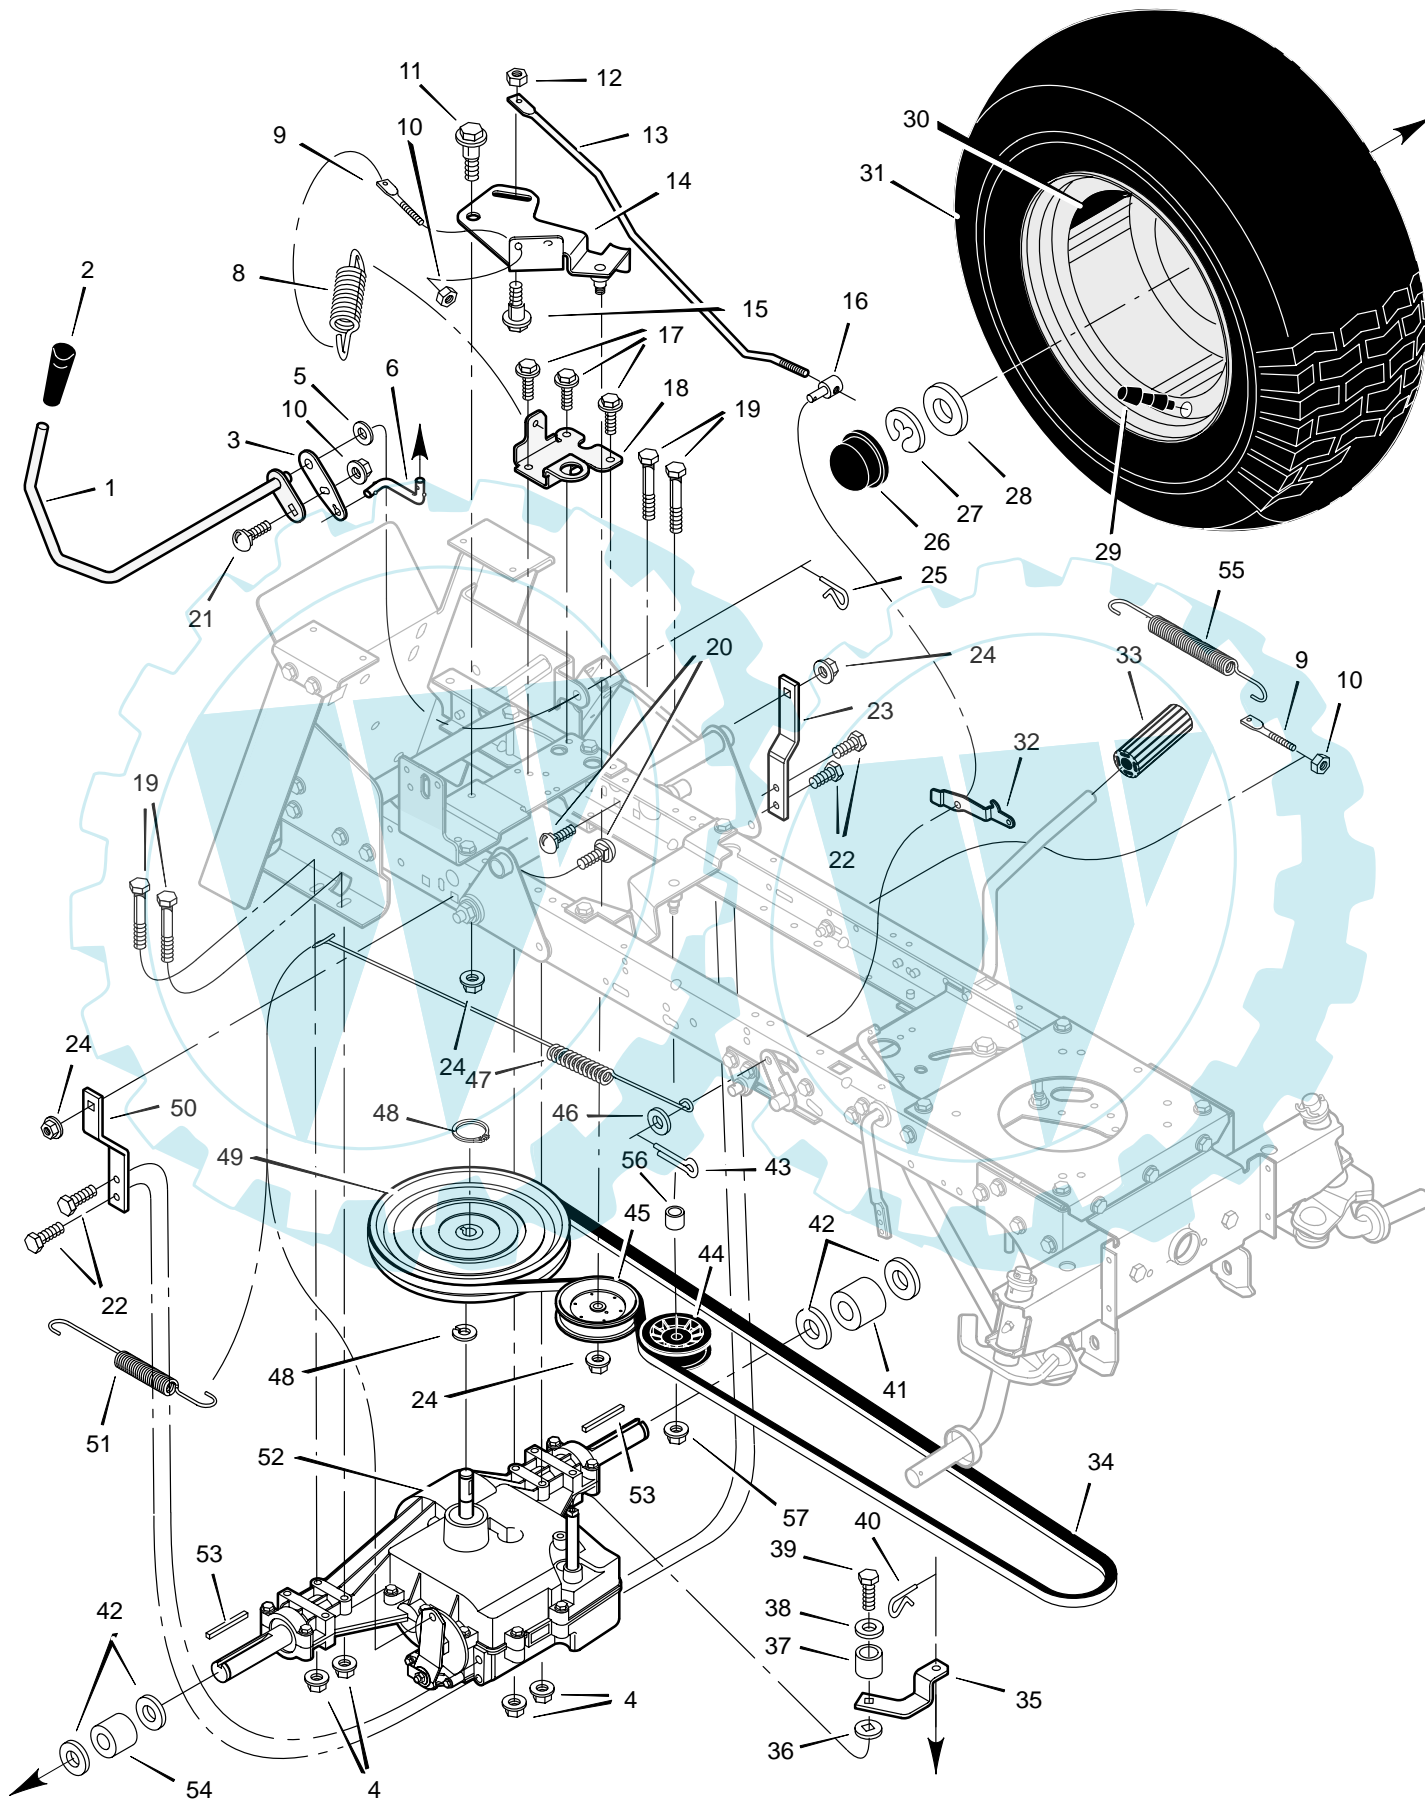

MODEL 461005x68A

REPAIR PARTS MOTION DRIVE

F-040728L

MODEL 461005x68A

REPAIR PARTS MOTION DRIVE

Key No.	Part No.	Description	Key No.	Part No.	Description
1	690366 Z	Lever, Shift	31	091923	Tire *
2	092697	Grip	—	407049	Tube
3	690131 Z	Plate, Adjusting	32	094045 Z	Latch, Parking Brake
4	015x88	Nut	33	021544	Pedal
5	17x103	Washer	34	037x68	Belt, Drive
6	690130 Z	Link, Shift	35	690129 Z	Yoke, Shift
8	165x116	Spring, Extension	36	17x148	Washer, Square
9	094042 Z	Stud, Spring	37	091889	Pilot, Support
10	015x79	Nut	38	017x38	Washer
11	009x39	Bolt, Shoulder	39	06x105	Capscrew
12	015x89	Nut	40	0031x6	Pin, Hair
13	094041 Z	Rod, Clutch	41	690213 Z	Spacer, Left
14	690364 Z	Arm Assembly, Idler	42	17x118 Z	Washer
15	009x54	Bolt, Shoulder	43	030x20	Pin, Cotter
16	094815 Z	Nut, Adjusting	44	690410	Pulley, V Idler
17	26x249	Screw	45	023339	Pulley, Backside Idler
18	690070E700	Bracket, Spring Mount	46	17x169	Washer
19	01x155	Bolt	47	165x115	Spring, Brake
20	002x78	Bolt, Carriage	48	0011x7	Ring, Retainer
21	002x53	Bolt, Carriage	49	690181	Pulley, Drive
22	26x216	Bolt	50	690080E700	Bracket, Right Torque
23	690081E700	Bracket, Left Torque	51	165x92	Spring, Extension
24	015x84	Nut	52	— † —	Transmission, Peerless
25	0031x4	Pin, Hair	53	024039	Key, Square
26	094618	Cap, Hub	54	690214 Z	Spacer, Right
27	011x23	E-Ring	55	165x133	Spring, Extension
28	17x193	Washer	56	690369	Spacer
29	024373	Stem, Valve	57	015x98	Nut, Flange Lock
30	093263-601	Wheel and Tire			