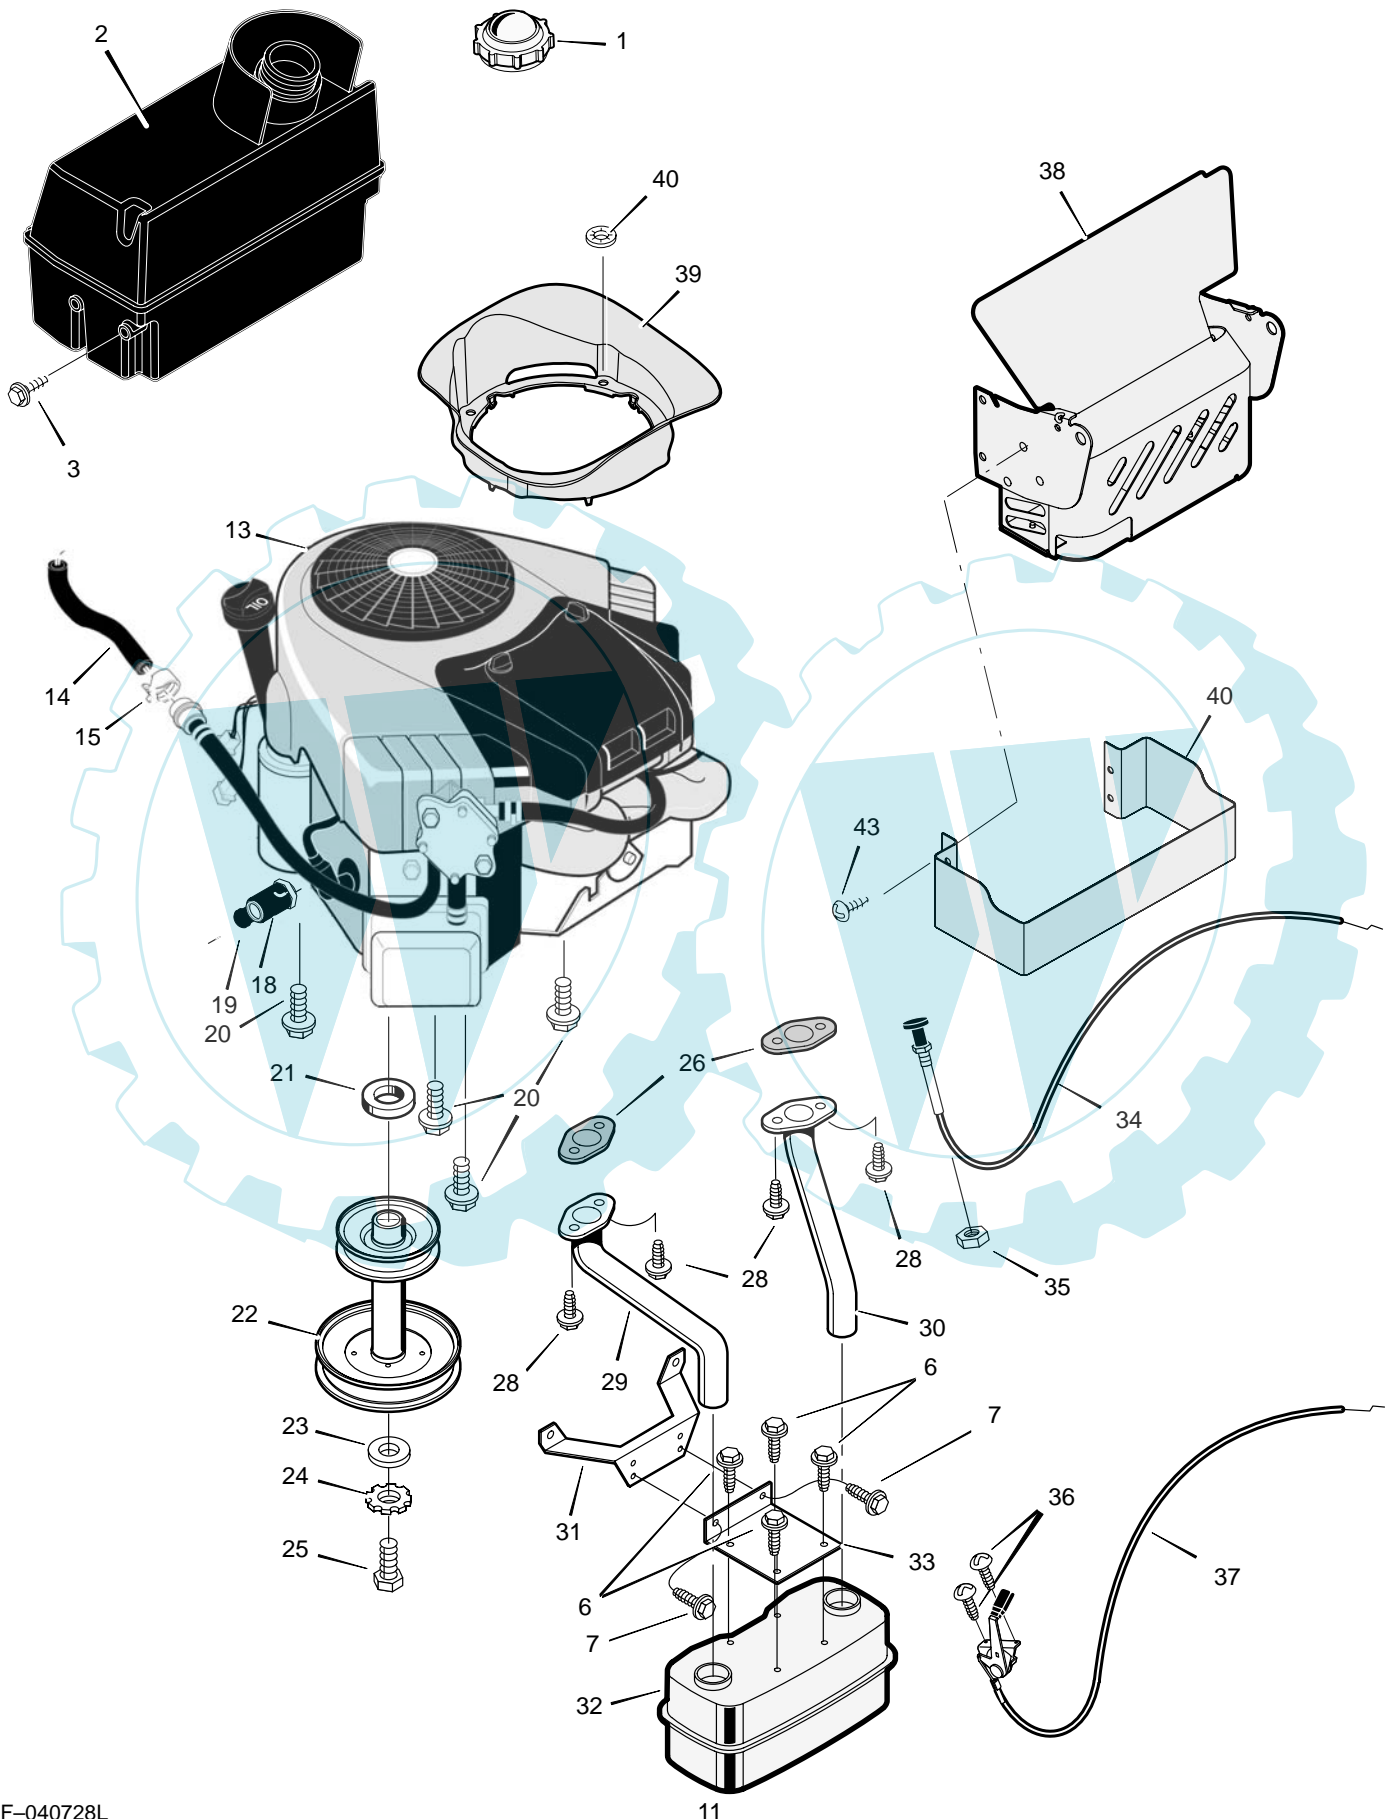

MODEL 461005x68A

REPAIR PARTS ENGINE MOUNT ASSEMBLY

MODEL 461005x68A

REPAIR PARTS ENGINE MOUNT ASSEMBLY

Key No.	Part No.	Description	Key No.	Part No.	Description
1	092317	Cap, Fuel **	26	711851	Gasket
2	690289	Tank, Fuel	28	06x103	Bolt
3	26x253	Screw	29	690541	Tube, Right Exhaust
6	26x229	Screw	30	690542	Tube, Left Exhaust
7	26x263	Screw	31	690537E701	Bracket, Muffler Mounting
13	--- * ---	Engine, Briggs & Stratton	32	093259	Muffler
14	7601033	Line, Fuel (18 inches long) **	33	690538E700	Bracket, Muffler
15	095197	Clamp **	34	690401	Choke
18	325547	Valve, Oil Drain	35	015x68	Nut
19	327422	Cap, Oil Drain	36	26x201	Screw
20	0025x7	Bolt	37	093165	Control, Throttle
21	093077	Spacer	38	1001456E701	Shield Assembly, Heat
22	690225	Pulley, Stack	39	1001588	Plenum
23	17x170	Washer	40	1001620E701	Guard, Heat Shield
24	019x35	Lockwasher	41	028x44	Speed Nut
25	01x140	Bolt	43	26x277	Screw

* For information on Replacement Parts for this engine contact the manufacturer.

** These parts are included with Key number 2.