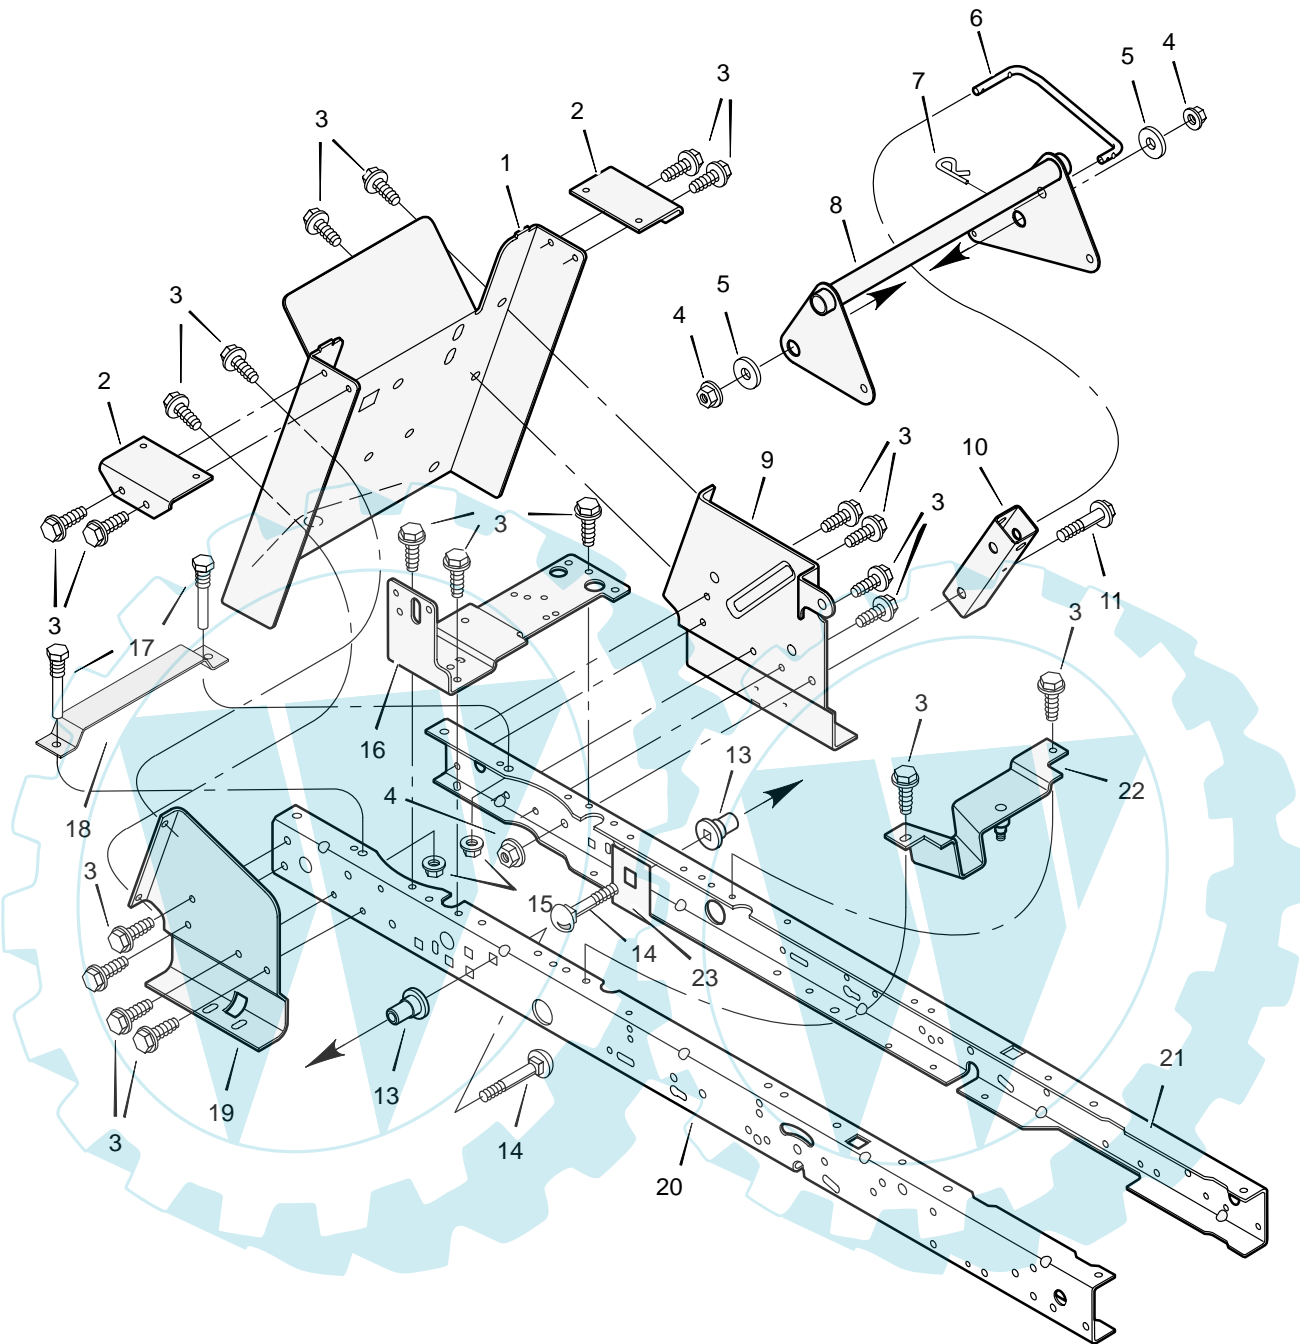

MODEL 461005x68A

REPAIR PARTS FRONT FRAME ASSEMBLY

Key No.	Part No.	Description	Key No.	Part No.	Description
1	1001928E701	Frame, Right	15	17x152	Washer
2	1001927E701	Frame, Left	16	015x41	Nut
3	015x84	Nut, Flange	17	025x15	Screw
4	690182	Stud, Swivel	18	690192E701	Guide, Belt
5	690406E700	Bracket Assembly, Suspension	19	†	Assembly, Steering
6	030x20	Pin, Cotter	20	092644-601	Wheel & Tire Assembly
7	26x249	Screw	21	024393	Tire *
8	094006E701	Plate, Engine	—	407049	Tube
9	015x88	Nut	—	093604	Bearing, Wheel
10	094005E700	Bracket, PTO Crank	22	024373	Stem, Valve
11	002x87	Bolt, Carriage	23	17x194	Washer
12	017x57	Washer	24	17x114	Washer
13	690394E701	Crank, PTO	25	030x49	Pin, Cotter
14	094038E700	Lever, Brake/Clutch	26	094618	Cap, Hub

* When you order a tire, make sure to give the brand name of the tire so that the tread pattern on the tire will match.

† See the Sector Gear Repair Parts page.

MODEL 461005x68A

**REPAIR PARTS
REAR FRAME ASSEMBLY**