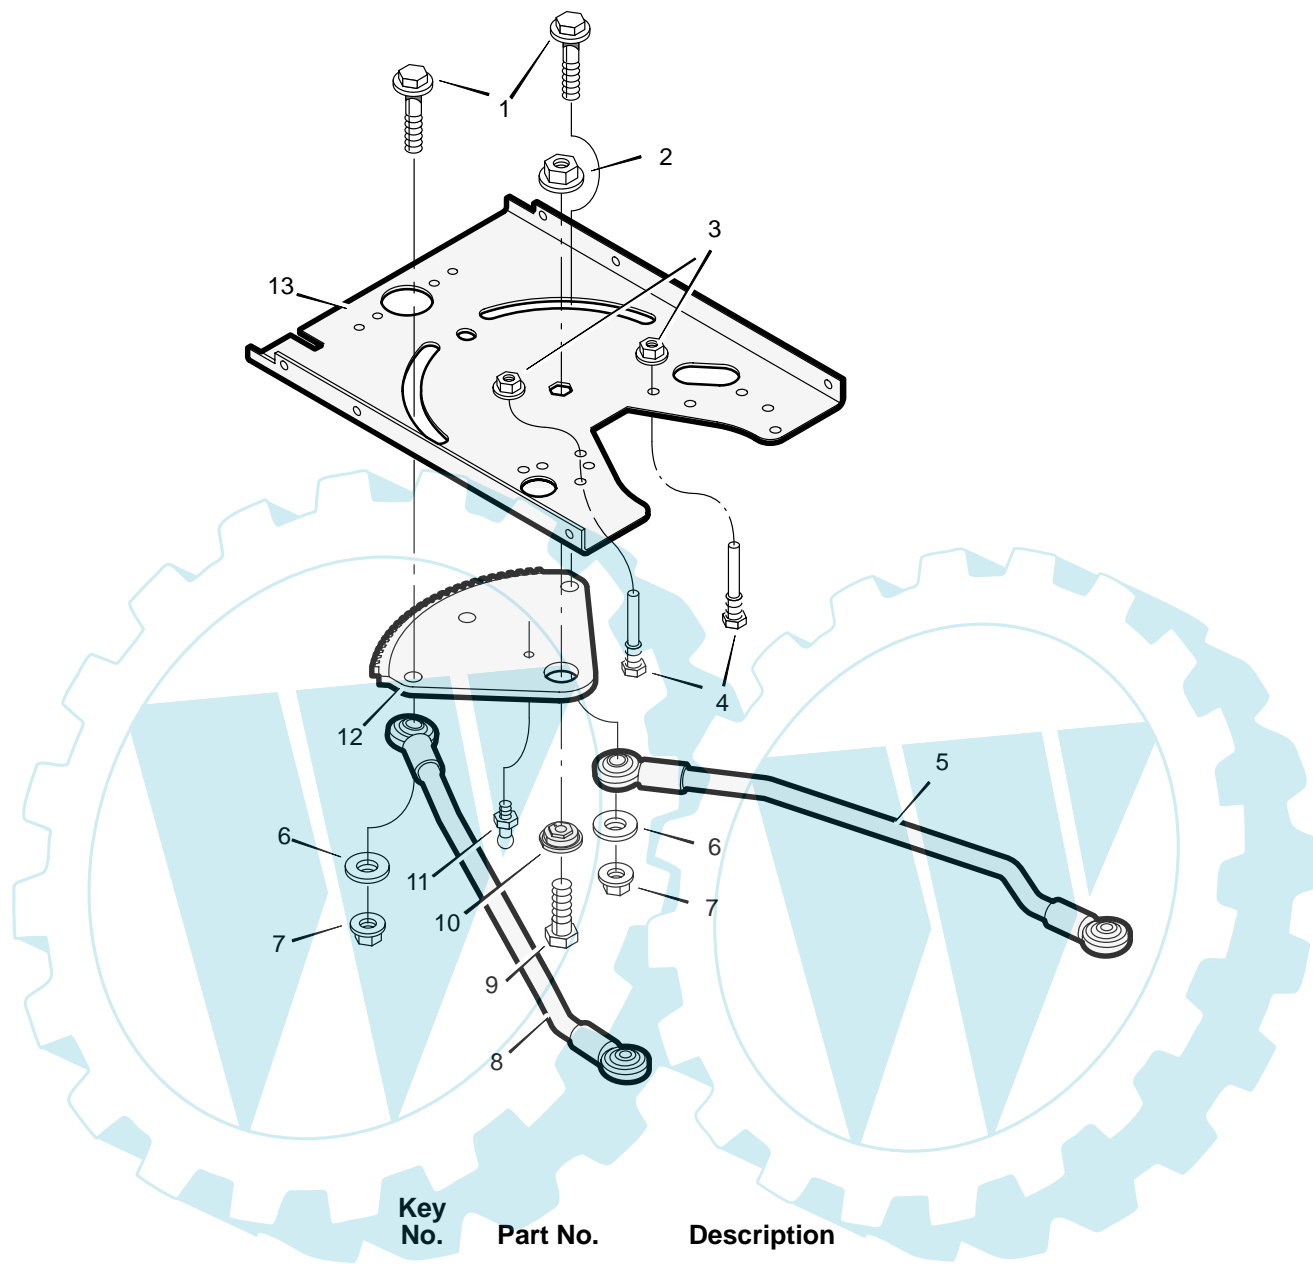

MODEL 461005x68A

REPAIR PARTS MOTION DRIVE

F-040728L

MODEL 461005x68A

REPAIR PARTS MOTION DRIVE

Key No.	Part No.	Description	Key No.	Part No.	Description
1	690366 Z	Lever, Shift	31	091923	Tire *
2	092697	Grip	—	407049	Tube
3	690131 Z	Plate, Adjusting	32	094045 Z	Latch, Parking Brake
4	015x88	Nut	33	021544	Pedal
5	17x103	Washer	34	037x68	Belt, Drive
6	690130 Z	Link, Shift	35	690129 Z	Yoke, Shift
8	165x116	Spring, Extension	36	17x148	Washer, Square
9	094042 Z	Stud, Spring	37	091889	Pilot, Support
10	015x79	Nut	38	017x38	Washer
11	009x39	Bolt, Shoulder	39	06x105	Capscrew
12	015x89	Nut	40	0031x6	Pin, Hair
13	094041 Z	Rod, Clutch	41	690213 Z	Spacer, Left
14	690364 Z	Arm Assembly, Idler	42	17x118 Z	Washer
15	009x54	Bolt, Shoulder	43	030x20	Pin, Cotter
16	094815 Z	Nut, Adjusting	44	690410	Pulley, V Idler
17	26x249	Screw	45	023339	Pulley, Backside Idler
18	690070E700	Bracket, Spring Mount	46	17x169	Washer
19	01x155	Bolt	47	165x115	Spring, Brake
20	002x78	Bolt, Carriage	48	0011x7	Ring, Retainer
21	002x53	Bolt, Carriage	49	690181	Pulley, Drive
22	26x216	Bolt	50	690080E700	Bracket, Right Torque
23	690081E700	Bracket, Left Torque	51	165x92	Spring, Extension
24	015x84	Nut	52	— † —	Transmission, Peerless
25	0031x4	Pin, Hair	53	024039	Key, Square
26	094618	Cap, Hub	54	690214 Z	Spacer, Right
27	011x23	E-Ring	55	165x133	Spring, Extension
28	17x193	Washer	56	690369	Spacer
29	024373	Stem, Valve	57	015x98	Nut, Flange Lock
30	093263-601	Wheel and Tire			

REPAIR PARTS
SECTOR GEAR

Key No.	Part No.	Description
1	009x62	Bolt, Shoulder
2	15x111	Nut, Lock
3	015x79	Nut, Flange
4	094384	Guide, Screw
5	690146E700	Link, Left Drag
6	17x168	Washer
7	015x84	Nut, Flange
8	690145E700	Link, Right Drag
9	001x84	Bolt
10	690180	Bearing, Sector Gear
11	092530	Fitting, Lub
12	690147	Gear, Sector
13	1001121E701	Plate, Steering