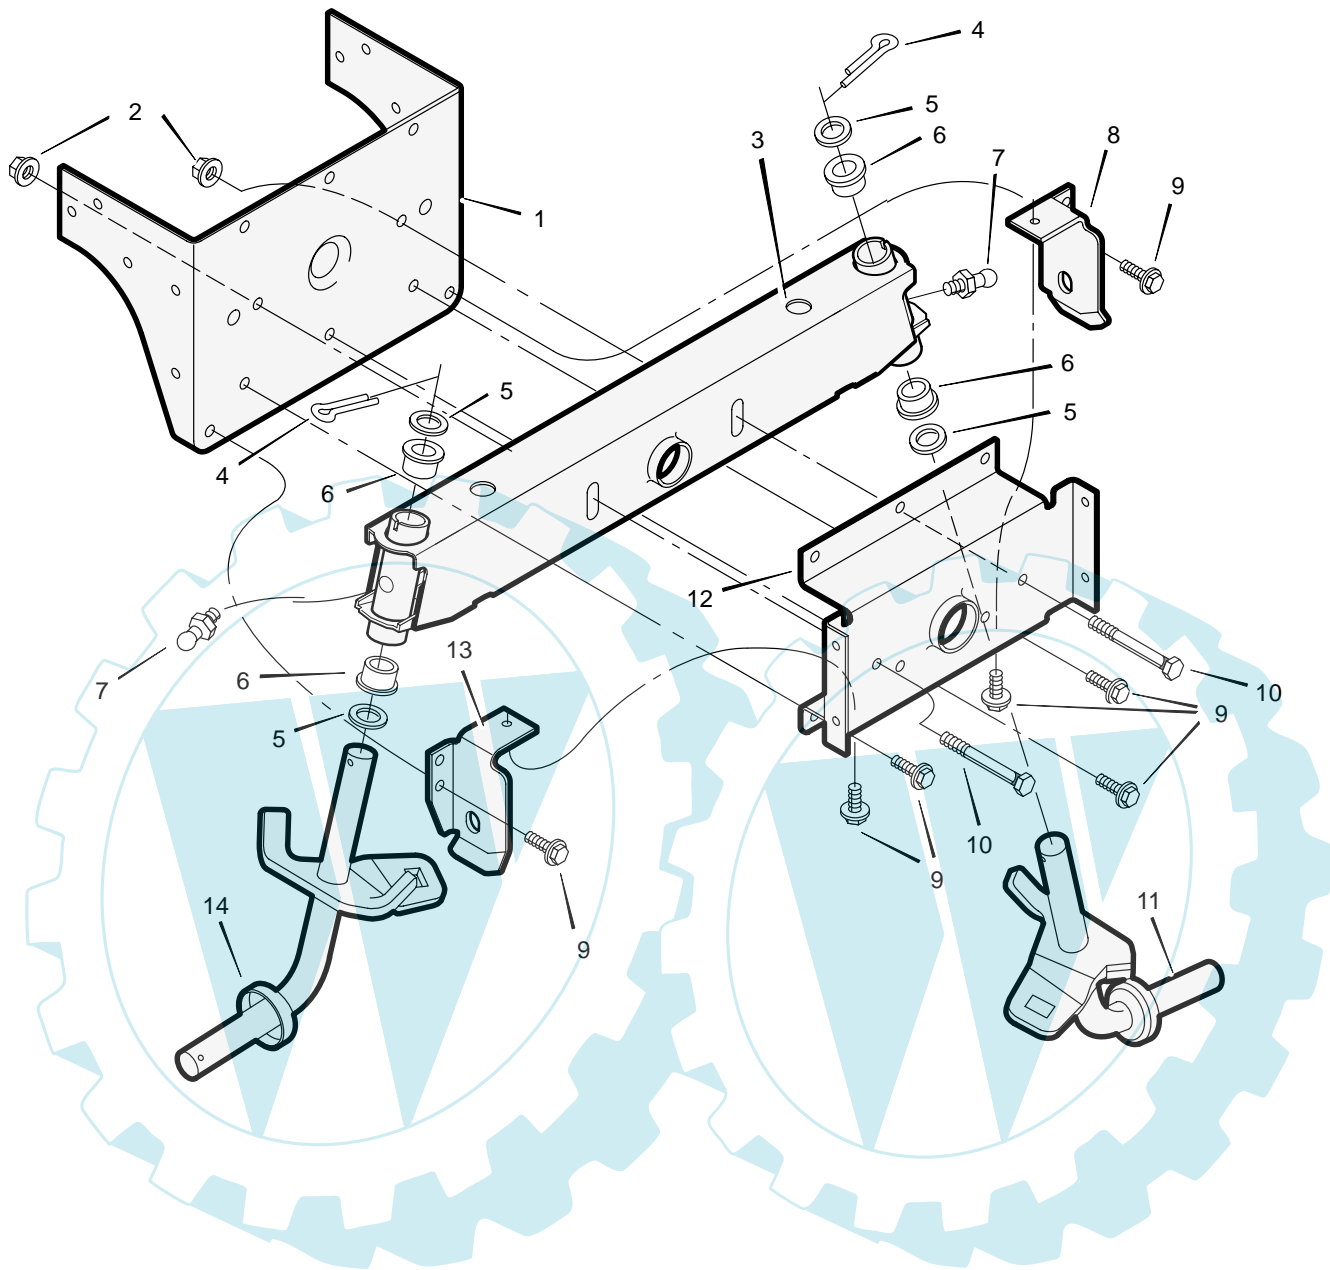

MODEL 461005x68A

**REPAIR PARTS
FRONT AXLE**

Key No.	Part No.	Description
1	690067E700	Bracket, Rear Hanger
2	15x118	Nut, Flange
3	1001460E701	Axle Assembly (with fitting)
4	030x49	Pin, Hair
5	017x75	Washer
6	093058	Bearing, Spindle
7	092530	Fitting, Lub

Key No.	Part No.	Description
8	690198E701	Hanger, Left Deck
9	26x249	Screw
10	01x146	Bolt
11	690179E701	Spindle Assembly, Left
12	094007E701	Hanger, Axle
13	690199E701	Hanger, Right Deck
14	690178E701	Spindle Assembly, Right