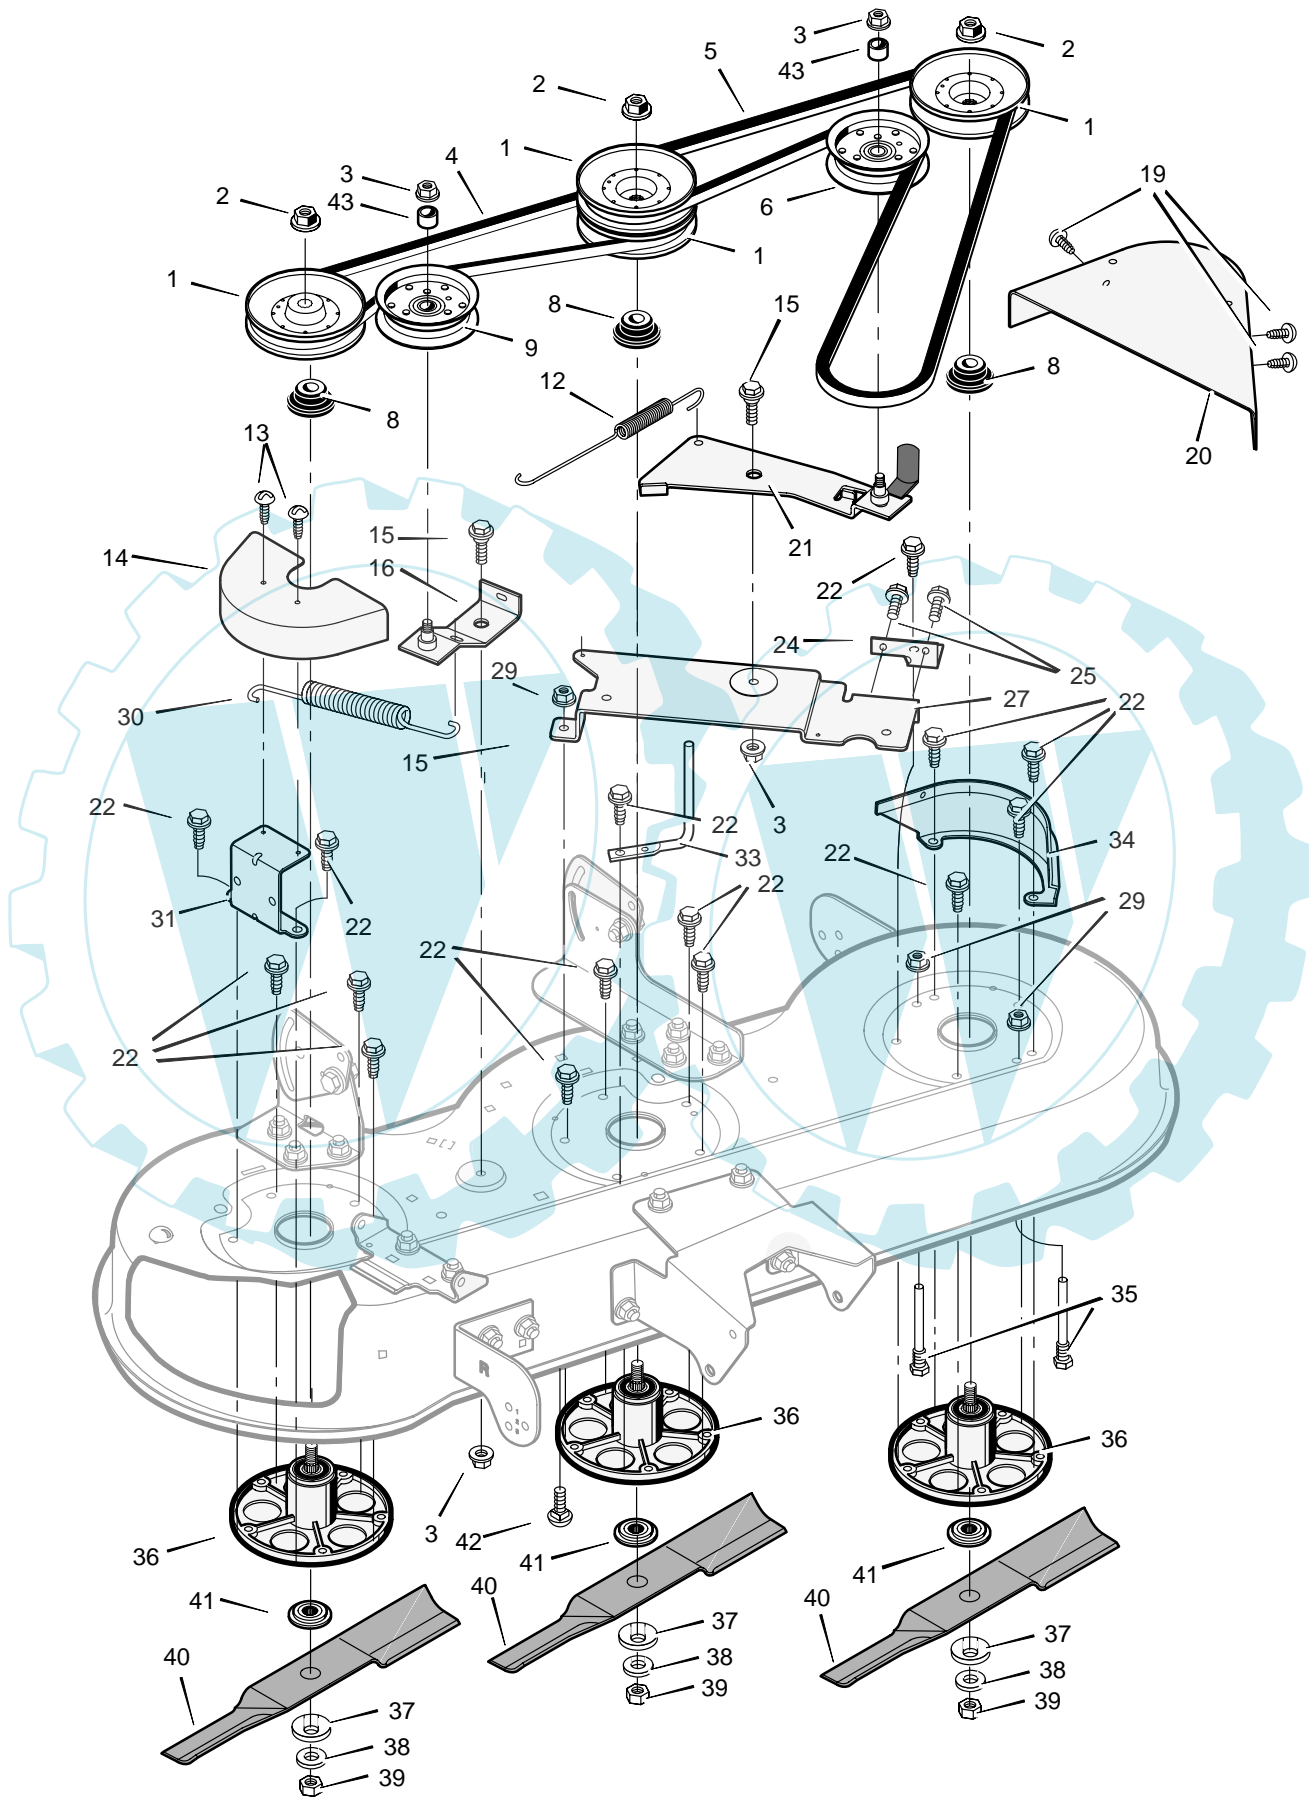

MODEL 461005x68A

REPAIR PARTS BLADE DRIVE

MODEL 461005x68A

REPAIR PARTS BLADE DRIVE

Key No.	Part No.	Description	Key No.	Part No.	Description
1	094592	Pulley	25	26x249	Screw
2	15x140	Nut	27	094596E700	Plate, Brake Arm
3	015x98	Nut	29	015x79	Nut, Flange
4	037x66	Belt, Secondary	30	165x79	Spring
5	037x96	Belt, Primary	31	092140E701	Bracket, Cover
6	690387	Pulley, Idler	33	092116 Z	Guide, Belt
8	1001197	Spacer, Pulley *	34	690221E701	Bracket, Pulley Cover
9	690549	Pulley, Idler	35	091754 Z	Guide, Belt
12	165x138	Spring	36	1001200	Ass'y, Jackshaft Housing
13	26x270	Screw	37	17x166	Washer
14	094607E701	Cover, Right Pulley	38	17x165	Washer
15	009x39	Bolt, Shoulder	39	15x100	Nut, Blade
16	094639E701	Arm Assembly, Idler	40	1001508E701	Blade
19	26x277	Screw	41	690411	Adapter, Blade
20	094645E701	Cover, Left Pulley	42	002x53	Bolt, Carriage
21	690579E700	Arm Assembly, Idler	43	690369	Spacer
22	0025x7	Bolt			
24	094602E701	Bracket, Brake Plate			

* This is included with Key number 36.