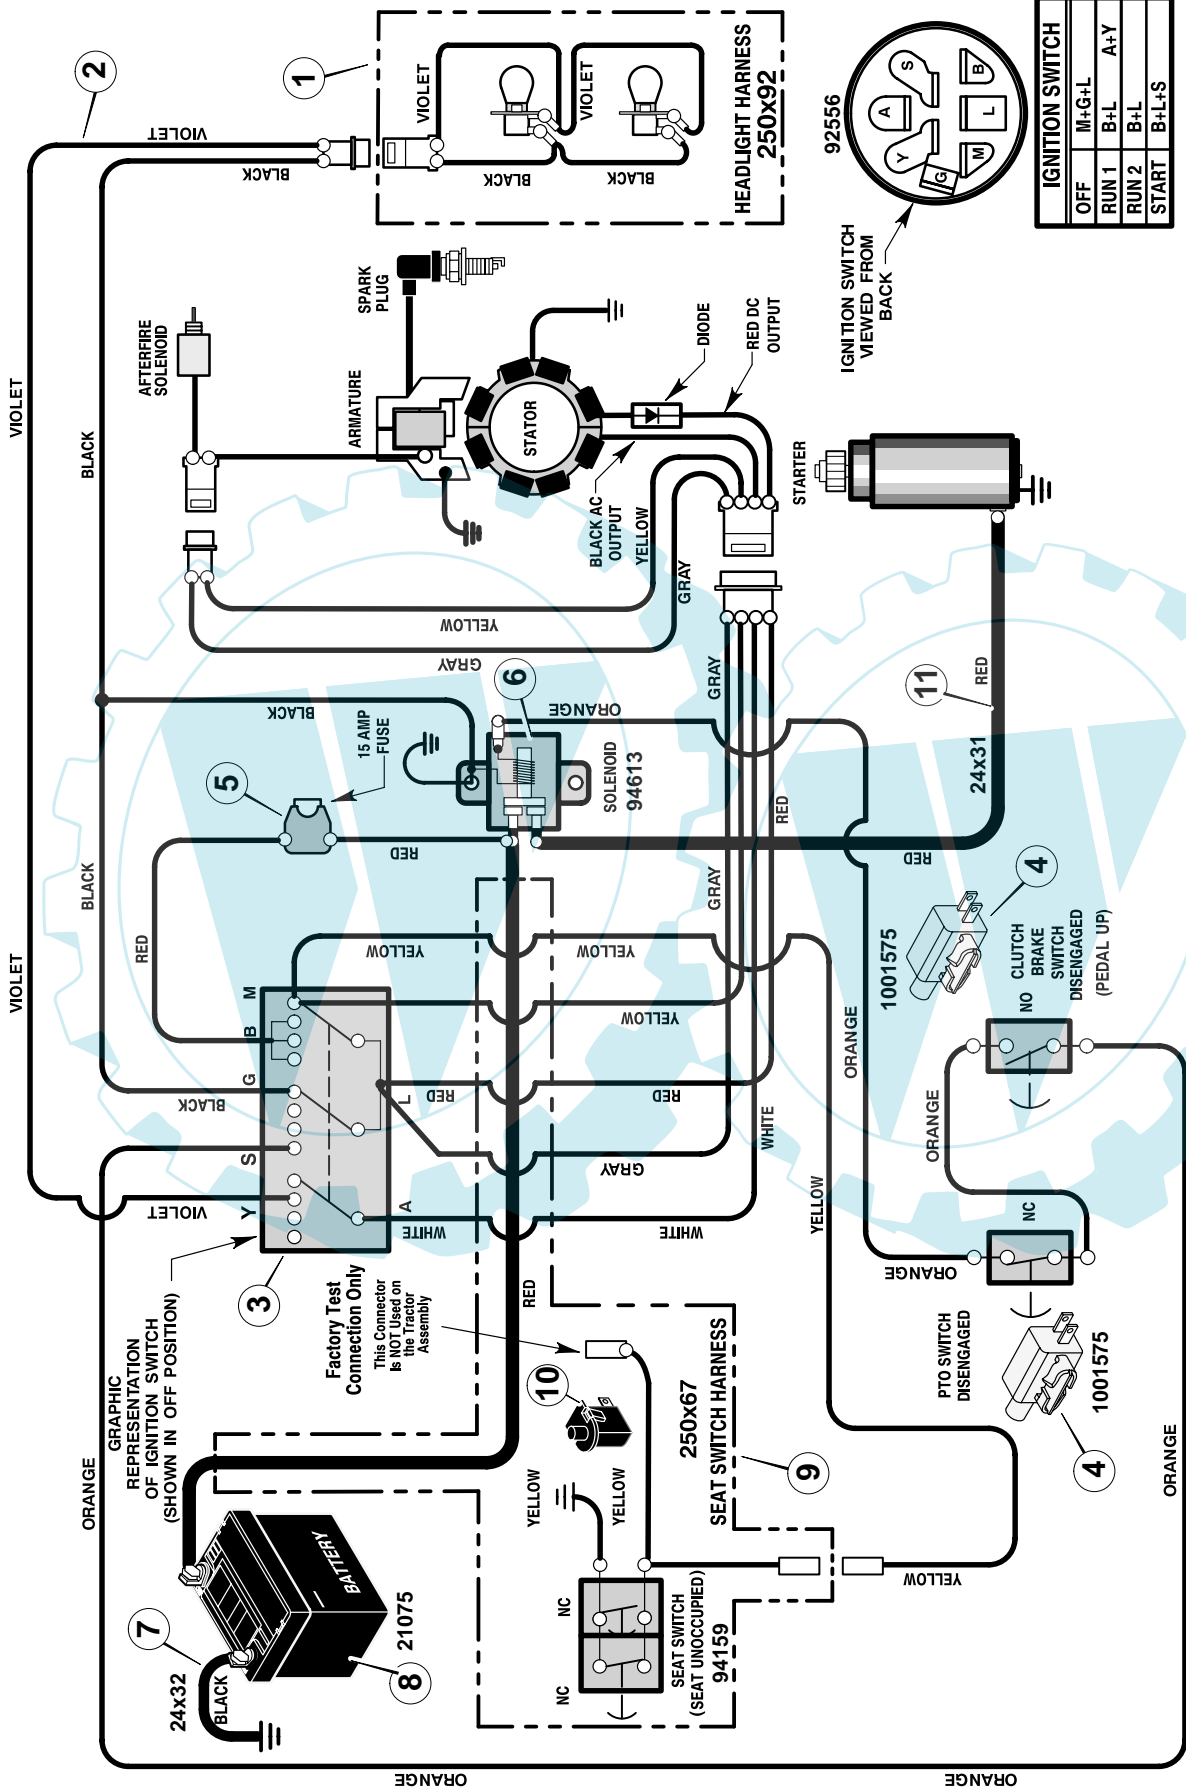

MODEL 461005x68A

REPAIR PARTS ENGINE MOUNT ASSEMBLY

Key No.	Part No.	Description	Key No.	Part No.	Description
1	092317	Cap, Fuel **	26	711851	Gasket
2	690289	Tank, Fuel	28	06x103	Bolt
3	26x253	Screw	29	690541	Tube, Right Exhaust
6	26x229	Screw	30	690542	Tube, Left Exhaust
7	26x263	Screw	31	690537E701	Bracket, Muffler Mounting
13	--- * ---	Engine, Briggs & Stratton	32	093259	Muffler
14	7601033	Line, Fuel (18 inches long) **	33	690538E700	Bracket, Muffler
15	095197	Clamp **	34	690401	Choke
18	325547	Valve, Oil Drain	35	015x68	Nut
19	327422	Cap, Oil Drain	36	26x201	Screw
20	0025x7	Bolt	37	093165	Control, Throttle
21	093077	Spacer	38	1001456E701	Shield Assembly, Heat
22	690225	Pulley, Stack	39	1001588	Plenum
23	17x170	Washer	40	1001620E701	Guard, Heat Shield
24	019x35	Lockwasher	41	028x44	Speed Nut
25	01x140	Bolt	43	26x277	Screw

* For information on Replacement Parts for this engine contact the manufacturer.

** These parts are included with Key number 2.

MODEL 461005x68A

REPAIR PARTS
ELECTRICAL SYSTEM