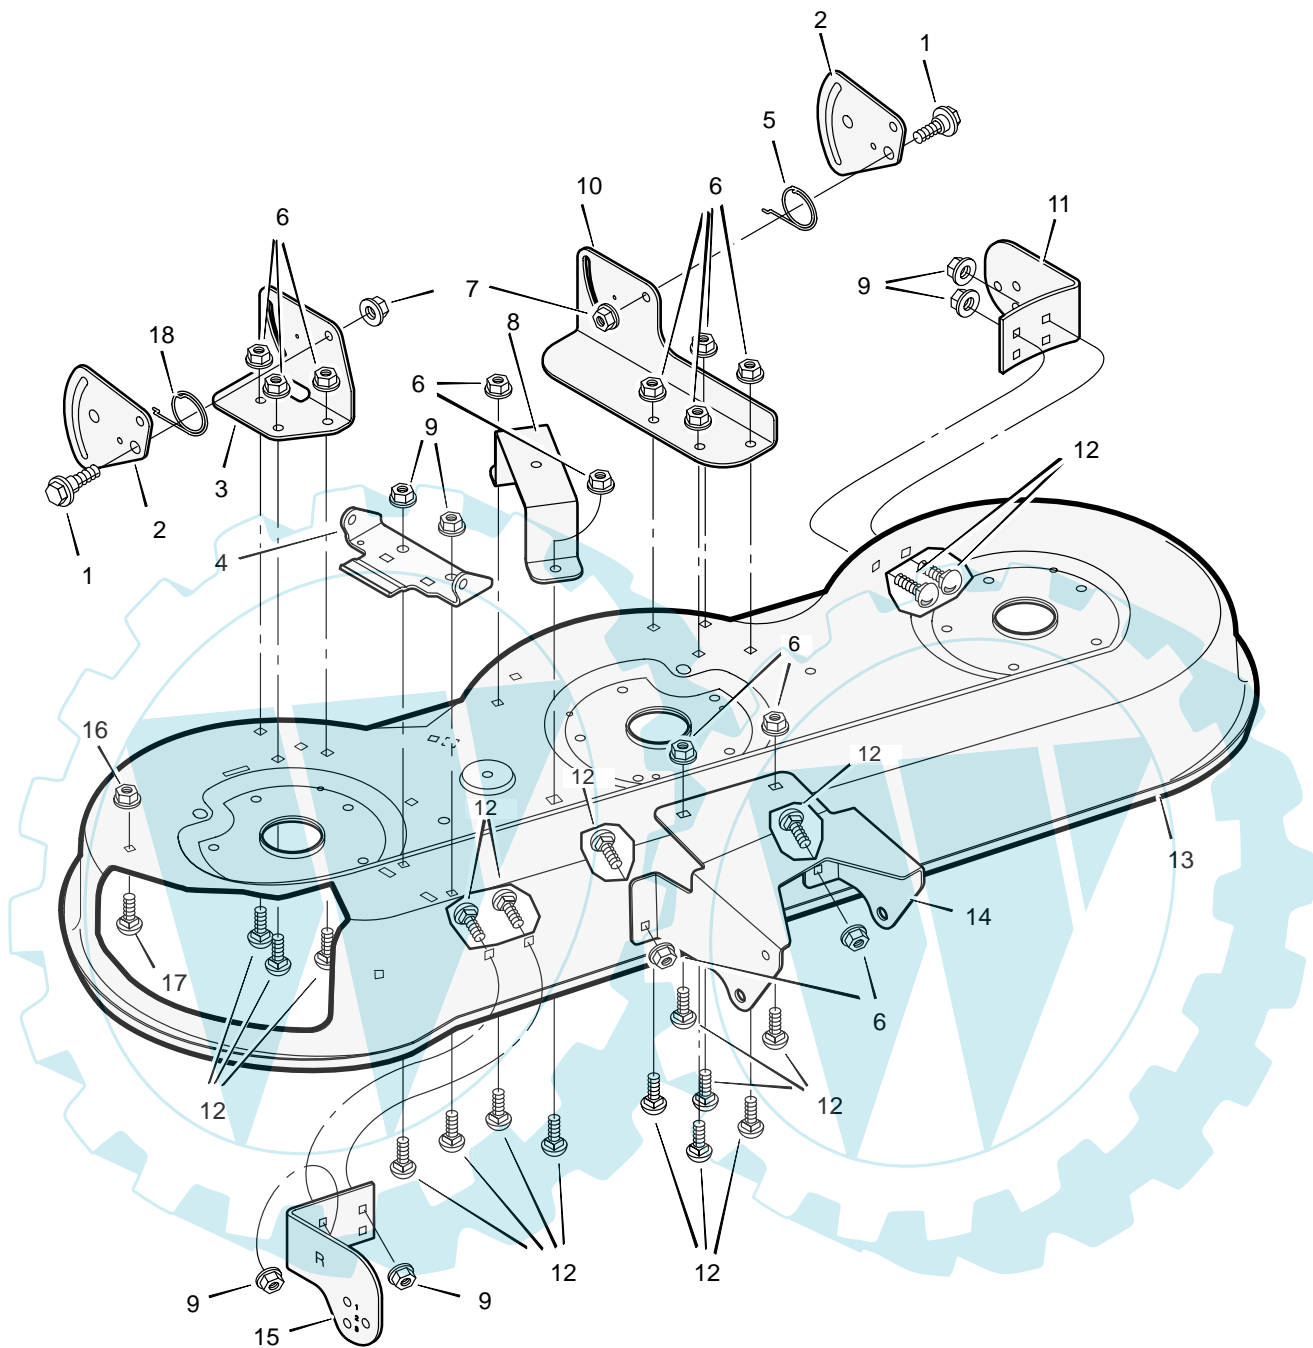

MODEL 461005x68A

REPAIR PARTS BLADE DRIVE

MODEL 461005x68A

REPAIR PARTS BLADE DRIVE

Key No.	Part No.	Description	Key No.	Part No.	Description
1	094592	Pulley	25	26x249	Screw
2	15x140	Nut	27	094596E700	Plate, Brake Arm
3	015x98	Nut	29	015x79	Nut, Flange
4	037x66	Belt, Secondary	30	165x79	Spring
5	037x96	Belt, Primary	31	092140E701	Bracket, Cover
6	690387	Pulley, Idler	33	092116 Z	Guide, Belt
8	1001197	Spacer, Pulley *	34	690221E701	Bracket, Pulley Cover
9	690549	Pulley, Idler	35	091754 Z	Guide, Belt
12	165x138	Spring	36	1001200	Ass'y, Jackshaft Housing
13	26x270	Screw	37	17x166	Washer
14	094607E701	Cover, Right Pulley	38	17x165	Washer
15	009x39	Bolt, Shoulder	39	15x100	Nut, Blade
16	094639E701	Arm Assembly, Idler	40	1001508E701	Blade
19	26x277	Screw	41	690411	Adapter, Blade
20	094645E701	Cover, Left Pulley	42	002x53	Bolt, Carriage
21	690579E700	Arm Assembly, Idler	43	690369	Spacer
22	0025x7	Bolt			
24	094602E701	Bracket, Brake Plate			

* This is included with Key number 36.

MODEL 461005x68A

**REPAIR PARTS
MOWER HOUSING**

Key No.	Part No.	Description	Key No.	Part No.	Description
1	009x51	Bolt, Shoulder	11	094919E700	Bracket, Left Gauge Wheel
2	690128E700	Plate, Suspension	12	002x53	Bolt, Carriage
3	094598E700	Bracket, Right Rear	13	690204E700	Housing, Blade
4	092104E700	Bracket, Hinge	14	094997SE	Bracket, Front Deck
5	166x43	Spring, Left	15	094918E700	Bracket, Right Gauge Wheel
6	015x79	Nut, Flange	16	028x64	Retainer
7	015x84	Nut, Flange	17	002x74	Bolt, Carriage
8	094601E700	Bracket, Bell Crank	18	166x42	Spring, Right
9	015x88	Nut, Flange	—	776111	Complete Mower Housing
10	094600E700	Bracket, Left Lifter			