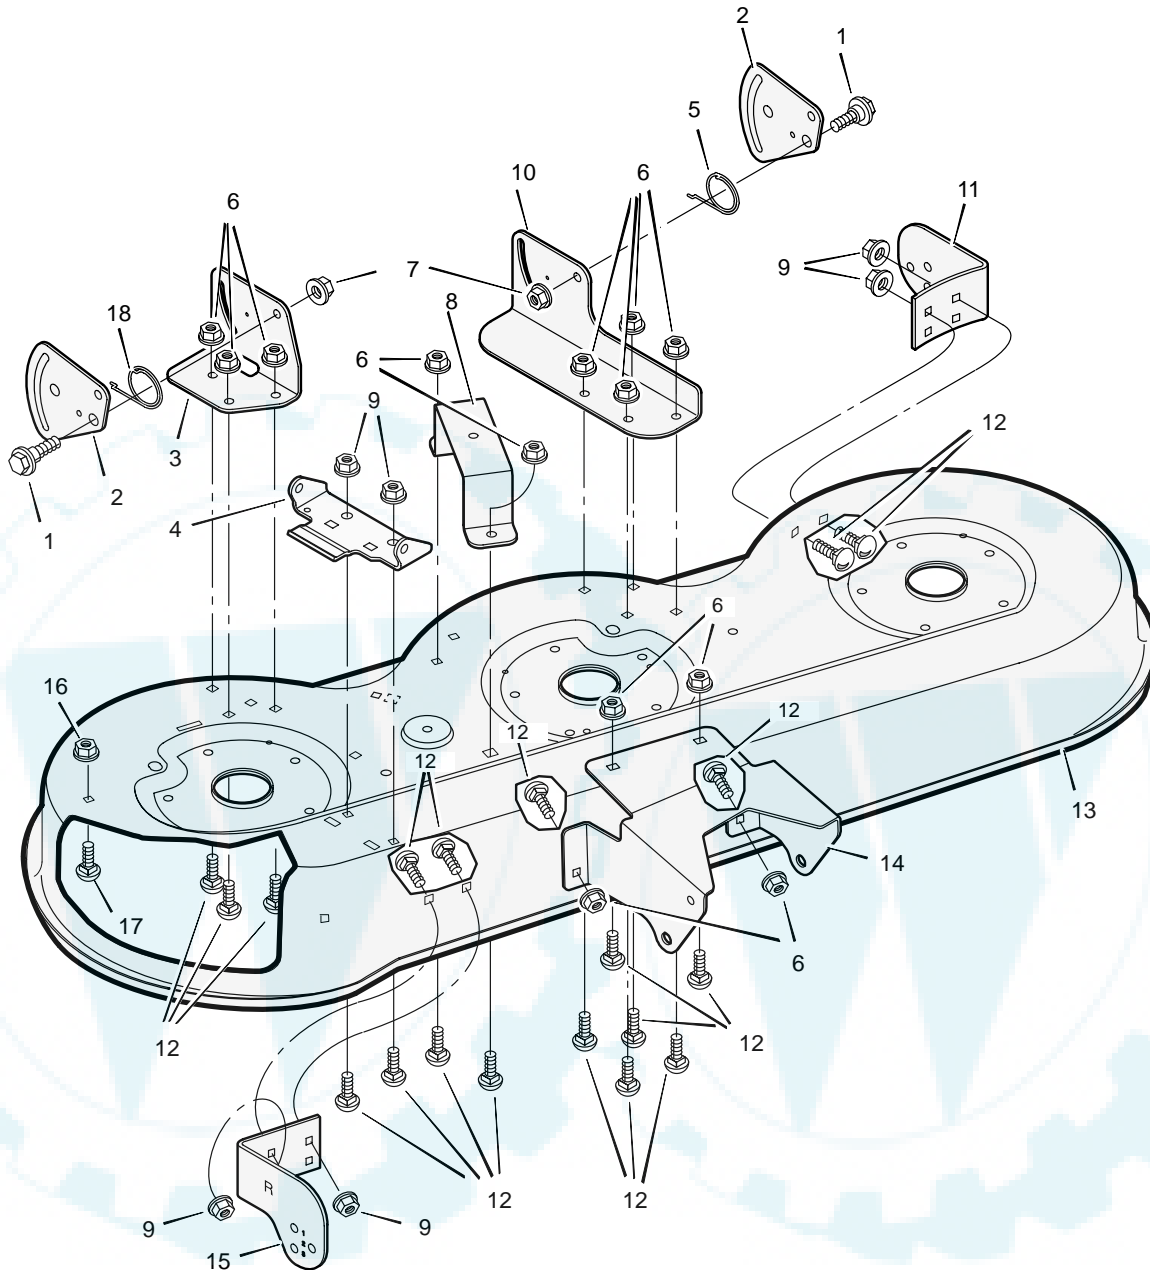

MODEL 461001x68A

REPAIR PARTS BLADE DRIVE

MODEL 461001x68A

REPAIR PARTS BLADE DRIVE

Key No.	Description	Part No.	Key No.	Description	Part No.
1	Pulley	094592	24	Bracket, Brake Plate	094602E700
2	Nut	15x121	25	Screw	26x249
3	Nut	015x98	26	Brake Assembly, Left	094640E700
4	Belt, Secondary	037x66	27	Plate, Brake Arm	094596E700
5	Belt, Primary	037x96	28	Brake Assembly, Center	094641E700
6	Pulley, Idler	690387	29	Nut, Flange	015x79
8	Spacer, Pulley	1001197	30	Spring	165x79
9	Pulley, Idler	690549	31	Bracket, Cover	092140E700
10	Link, Bell Crank	094606 Z	32	Bell Crank	094603E700
11	Spring	166x41	33	Guide, Belt	092116 Z
12	Spring	165x138	34	Bracket, Pulley Cover	690221E700
13	Screw	26x270	35	Guide, Belt	091754
14	Cover, Right Pulley	094607E700	36	Assembly, Jackshaft Housing	1001200
15	Bolt, Shoulder	009x39	37	Washer	17x166
16	Arm Assembly, Idler	094639E700	38	Washer	17x165
18	Washer	017x47	39	Nut, Blade	15x100
19	Screw	26x277	40	Blade	1001508E701
20	Cover, Left Pulley	094645E700	41	Adapter, Blade	690411
21	Arm Assembly, Idler	690579E700	42	Bolt, Carriage	002x53
22	Bolt	0025x7	43	Spacer	690369
23	Pin, Cotter	030x20			

MODEL 461001x68A

**REPAIR PARTS
MOWER HOUSING**

Key No.	Description	Part No.	Key No.	Description	Part No.
1	Bolt, Shoulder	009x51	11	Bracket, Left Gauge Wheel	094919E700
2	Plate, Suspension	690128E700	12	Bolt, Carriage	002x53
3	Bracket, Right Rear	094598E700	13	Housing, Blade	690204E700
4	Bracket, Hinge	092104E700	14	Bracket, Front Deck	094997SE
5	Spring, Left	166x43	15	Bracket, Right Gauge Wheel	094918E700
6	Nut, Flange	015x79	16	Retainer	028x64
7	Nut, Flange	015x84	17	Bolt, Carriage	002x74
8	Bracket, Bell Crank	094601E700	18	Spring, Right	166x42
9	Nut, Flange	015x88	—	Complete Mower Housing	776111
10	Bracket, Left Lifter	094600E700			