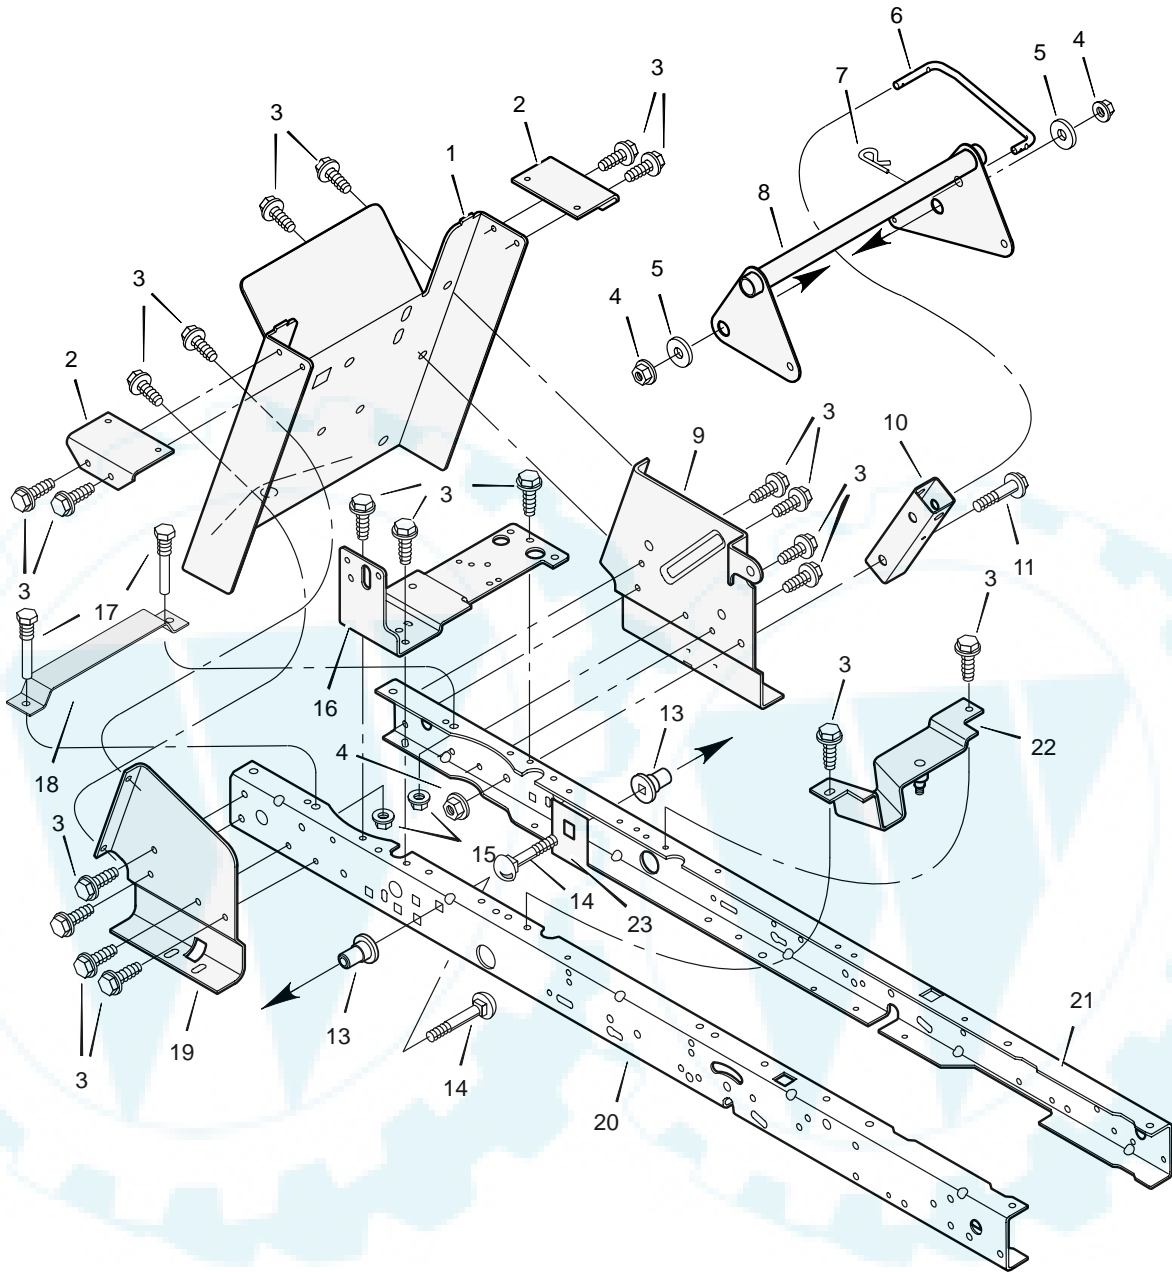

MODEL 461001x68A

**REPAIR PARTS
SECTOR GEAR**

Key No.	Description	Part No.
1	Bolt, Shoulder	009x62
2	Nut, Lock	15x111
3	Nut, Flange	015x79
4	Guide, Screw	094384
5	Link, Left Drag	690146E700
6	Washer	17x168
7	Nut, Flange	015x84
8	Link, Right Drag	690145E700
9	Bolt	001x84
10	Bearing, Sector Gear	690180
11	Fitting, Lub	092530
12	Gear, Sector	690147E700
13	Plate, Steering	1001121E700

MODEL 461001x68A

**REPAIR PARTS
FRONT AXLE**

Key No.	Description	Part No.	Key No.	Description	Part No.
1	Bracket, Rear Hanger	690067E700	8	Hanger, Left Deck	690198E700
2	Nut, Flange	15x118	9	Screw	26x249
3	Axle Assembly (with fitting)	1001460E700	10	Bolt	01x146
4	Pin, Hair	030x49	11	Spindle Assembly, Left	690179E700
5	Washer	017x75	12	Hanger, Axle	094007E700
6	Bearing, Spindle	093058	13	Hanger, Right Deck	690199E700
7	Fitting, Lub	092530	14	Spindle Assembly, Right	690178E700

MODEL 461001x68A

**REPAIR PARTS
FRONT FRAME ASSEMBLY**

Key No.	Description	Part No.	Key No.	Description	Part No.
1	Frame, Right	1001268E700	15	Washer	17x152
2	Frame, Left	1001269E700	16	Nut	015x41
3	Nut, Flange	015x84	17	Screw	025x15
4	Stud, Swivel	690182	18	Guide, Belt	690192E700
5	Bracket Assembly, Suspension	690406E700	19	Assembly, Steering †	†
6	Pin, Cotter	030x20	20	Wheel & Tire Assembly	092644-601
7	Screw	26x249	21	Tire *	024393
8	Plate, Engine	094006E700	—	Tube	407049
9	Nut	015x88	—	Bearing, Wheel	093604
10	Bracket, PTO Crank	094005E700	22	Stem, Valve	024373
11	Bolt, Carriage	002x87	23	Washer	17x194
12	Washer	017x57	24	Washer	17x114
13	Crank, PTO	690394E700	25	Pin, Cotter	030x49
14	Lever, Brake/Clutch	094038E700	26	Cap, Hub	094618

Key No.	Description	Part No.
1	Frame, Rear Hitch	690094E700
2	Bracket, Seat Deck	690077E700
3	Screw	26x249
4	Nut, Flange	015x84
5	Washer	17x168
6	Link, Lift Handle	690122E700
7	Pin, Hair	0031x4
8	Assembly, Lifter	1001111E700
9	Bracket, Left Transaxle	690065E700
10	Bracket, Lift Pivot	094015E700
11	Bolt, Shoulder	009x53