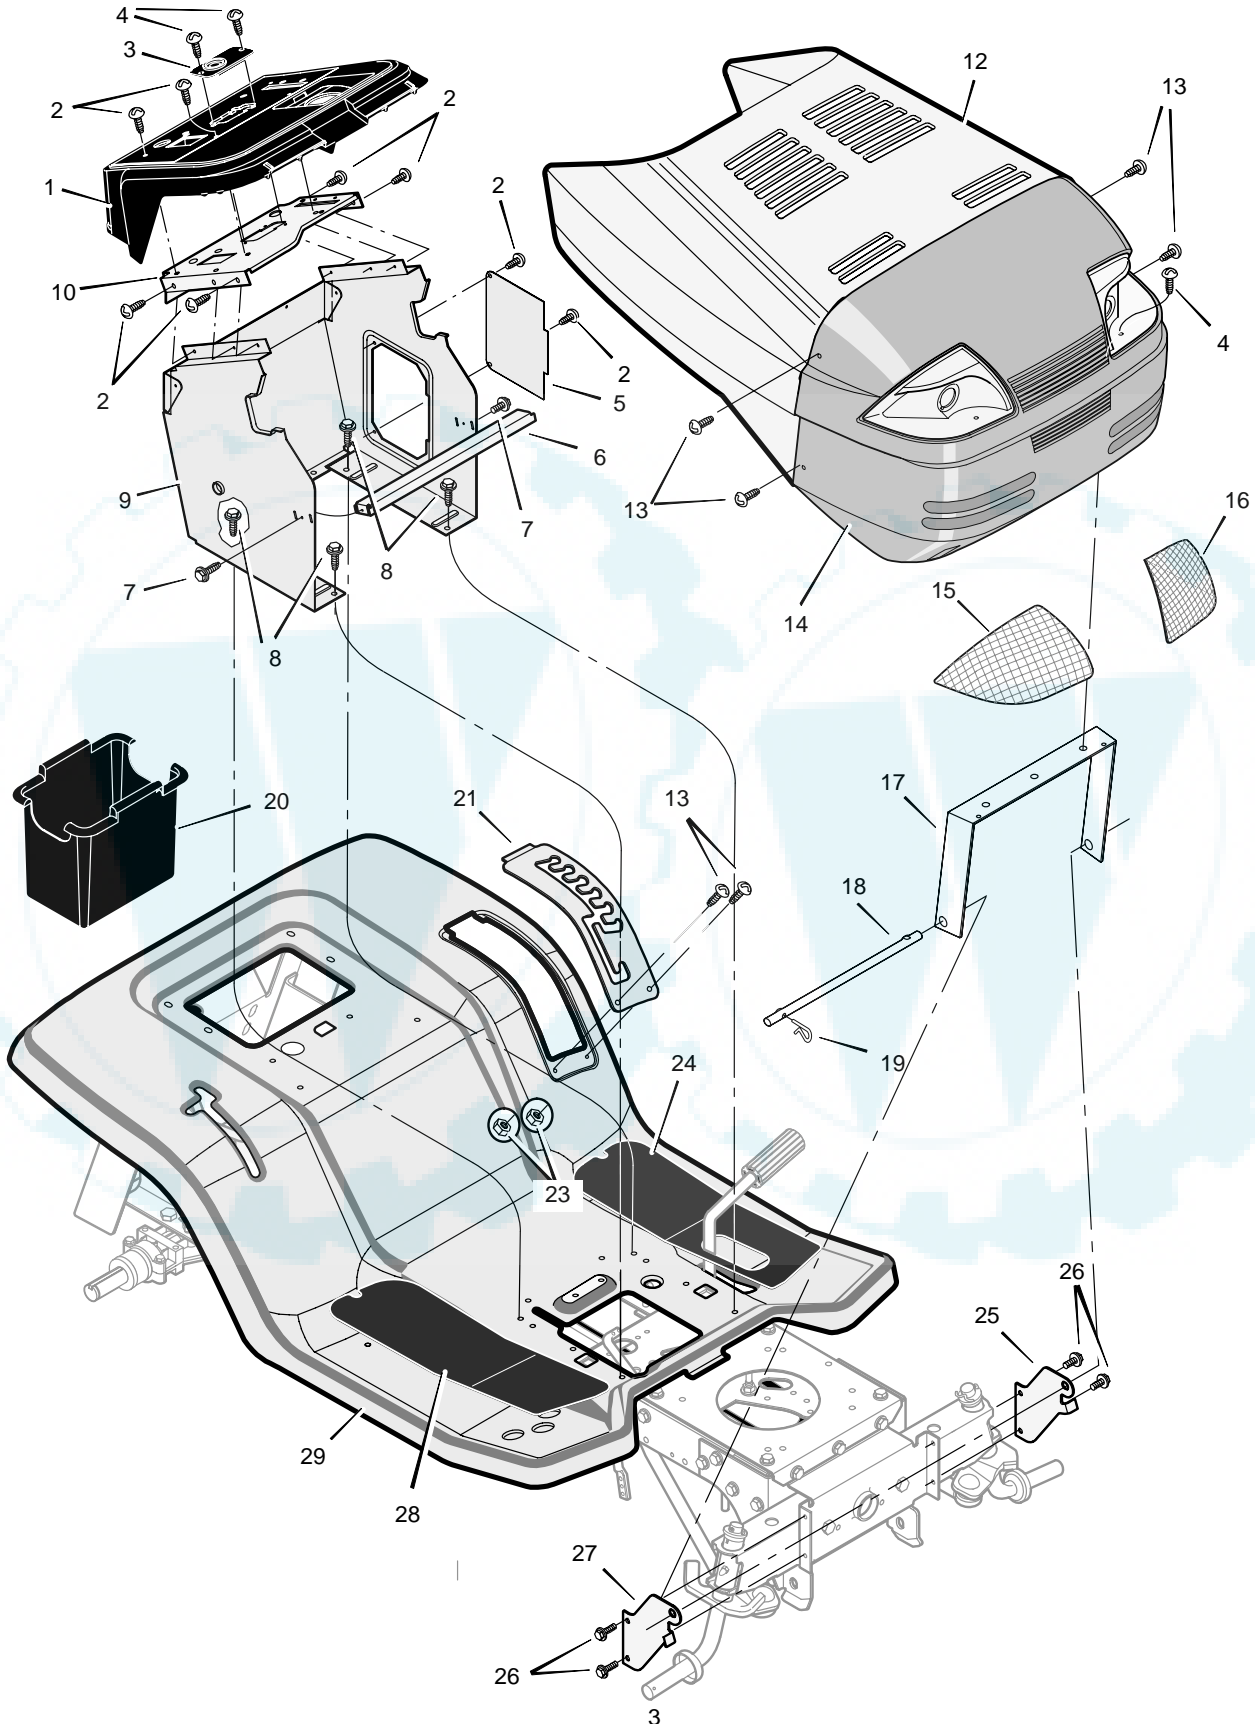

MODEL 461001x68A

REPAIR PARTS SEAT DECK

MODEL 461001x68A

REPAIR PARTS SEAT DECK

Key No.	Description	Part No.	Key No.	Description	Part No.
1	Seat	1001028	26	Link, PTO	094004Z
2	Support, Seat	094154E700	27	Shoulder, Bolt	009x39
3	Push-On Cap	028x23	28	Washer	017x57
4	Washer	017x47	29	Pin, Cotter	030x20
5	Bolt, Wing	1001054	30	Spring	166x39
6	Bolt	001x45	31	Bracket, PTO	094018E700
7	Bracket, Pivot	094153E700	32	Spring	166x40
8	Nut	15x123	33	Washer	17x103
9	Screw	26x229	34	Handle, Lift	690533Z
10	Spring, Leaf	094057	35	Grip	092697
11	Spring	164x31	36	Wheel, Steering	095185
12	Washer, Cup	094155 Z	37	Grip	091079
13	Bolt	009x55	38	Bellows	092059
14	Rod, Pivot	094156 Z	39	Rod, Parking Brake	1001271 Z
15	Bolt, Shoulder	009x56	40	Screw	26x267
16	Deck, Seat	1001286E700	41	Bearing, Lower	094124
17	Screw	26x263	42	Gear, Pinion	690183
18	Spring	164x30	43	E-Ring	011x25
19	Screw	26x249	44	Shaft, Steering	690626
20	Grip	092698	46	Pin, Cotter	0031x4
21	Handle, PTO	094217 Z	47	Nut	15x123
22	Screw	0025x3	48	Insert, Steering Wheel	711325
23	Paddle, Switch	094022 Z	49	Screw	0025x3
24	Lever, PTO	094017 Z	51	Washer	17x146
25	Nut	015x84	—	Manual and Parts List	F-020760L

MODEL 461001x68A

**REPAIR PARTS
HOOD AND DASH**

MODEL 461001x68A

**REPAIR PARTS
HOOD AND DASH**

Key No.	Description	Part No.	Key No.	Description	Part No.
1	Dash	094223	16	Lens, Left	092540
2	Screw	26x270	17	Brace, Grille	092541
3	Bearing, Upper Steering	094219	18	Rod, Pivot	093137 Z
4	Screw	26x239	19	Pin, Hair	0031x4
5	Panel, Side Access	093007E700	20	Container, Battery	690424
6	Channel, Support	095081	21	Plate, Lift Detent	094886E700
7	Screw	26x263	23	Nut	015x81
8	Screw	26x249	24	Mat, Left	094109
9	Support, Dash	095082	25	Support, Left Grille	690544E700
10	Plate, Dash	094221E700	26	Screw	26x277
12	Hood	093215E700	27	Support, Right Grille	690543E700
13	Bolt, Shoulder	009x47	28	Mat, Right	094108
14	Grille (Includes Lens)	092542	29	Deck, Seat	1001286E700
15	Lens, Right	092539			