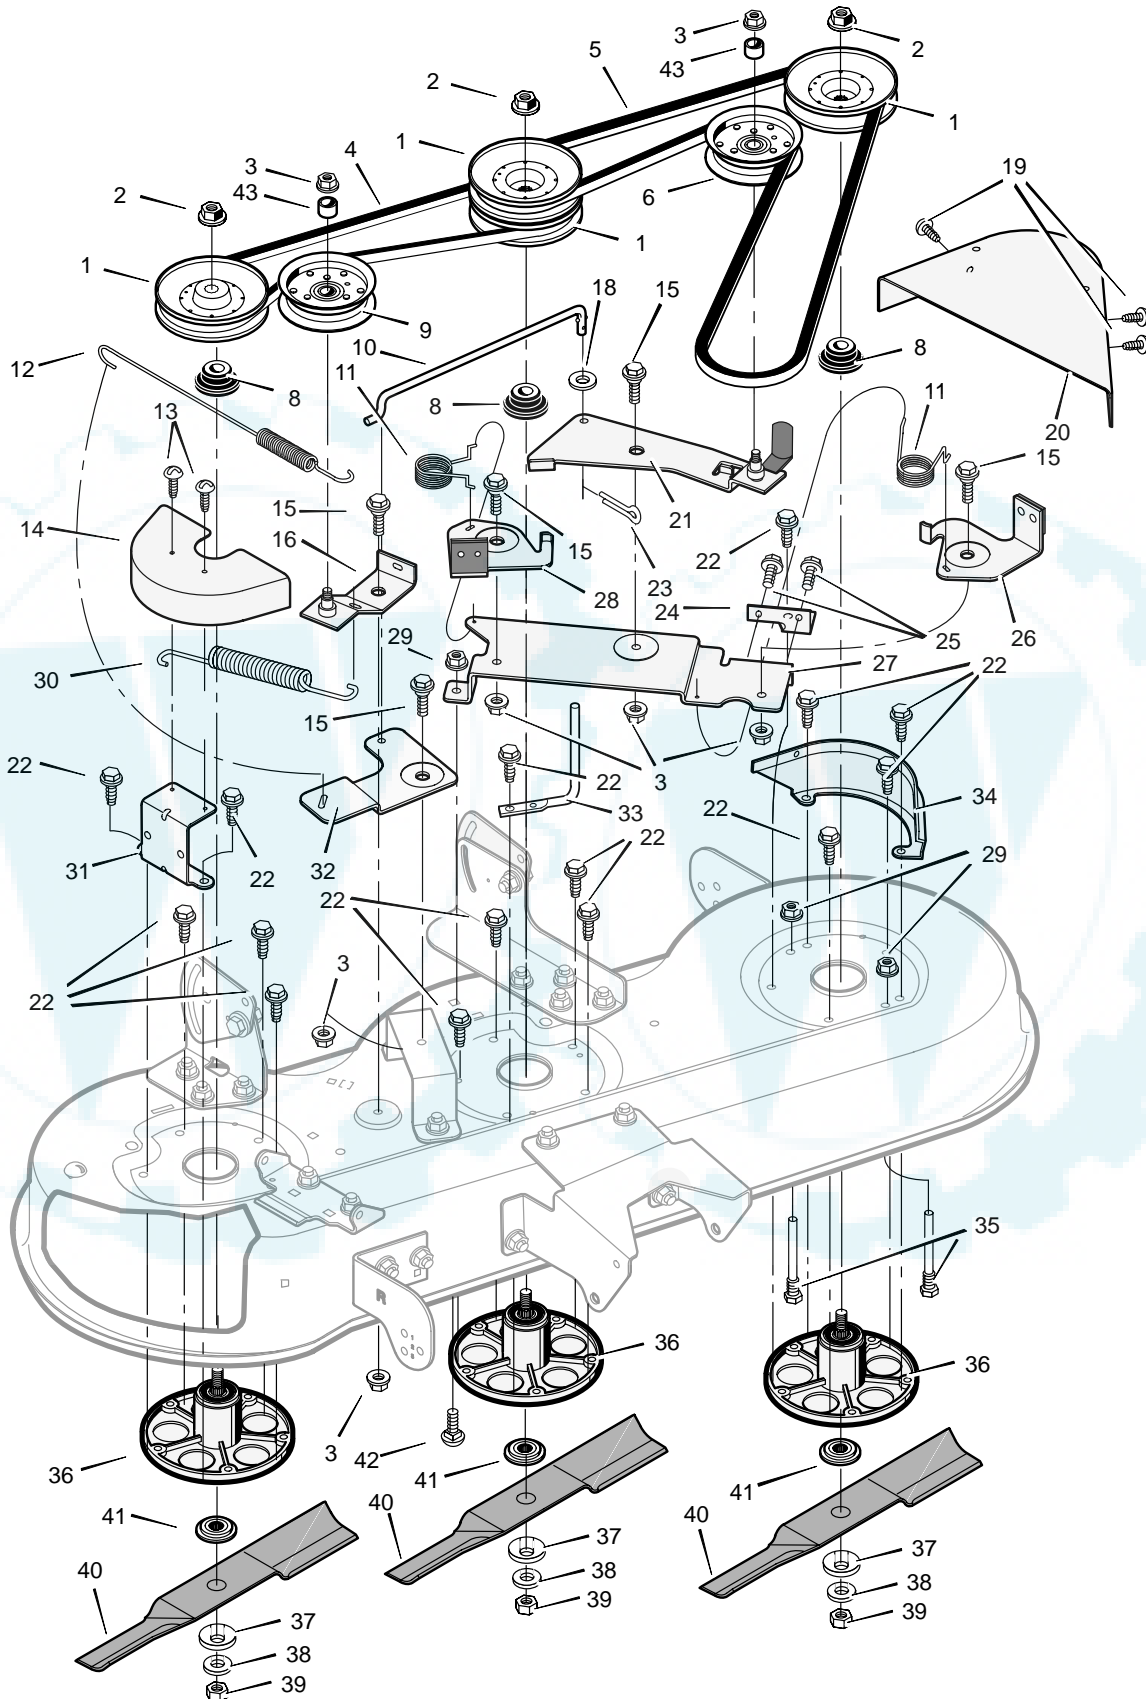

MODEL 461001x68A

REPAIR PARTS BLADE DRIVE

MODEL 461001x68A

REPAIR PARTS BLADE DRIVE

Key No.	Description	Part No.	Key No.	Description	Part No.
1	Pulley	094592	24	Bracket, Brake Plate	094602E700
2	Nut	15x121	25	Screw	26x249
3	Nut	015x98	26	Brake Assembly, Left	094640E700
4	Belt, Secondary	037x66	27	Plate, Brake Arm	094596E700
5	Belt, Primary	037x96	28	Brake Assembly, Center	094641E700
6	Pulley, Idler	690387	29	Nut, Flange	015x79
8	Spacer, Pulley	1001197	30	Spring	165x79
9	Pulley, Idler	690549	31	Bracket, Cover	092140E700
10	Link, Bell Crank	094606 Z	32	Bell Crank	094603E700
11	Spring	166x41	33	Guide, Belt	092116 Z
12	Spring	165x138	34	Bracket, Pulley Cover	690221E700
13	Screw	26x270	35	Guide, Belt	091754
14	Cover, Right Pulley	094607E700	36	Assembly, Jackshaft Housing	1001200
15	Bolt, Shoulder	009x39	37	Washer	17x166
16	Arm Assembly, Idler	094639E700	38	Washer	17x165
18	Washer	017x47	39	Nut, Blade	15x100
19	Screw	26x277	40	Blade	1001508E701
20	Cover, Left Pulley	094645E700	41	Adapter, Blade	690411
21	Arm Assembly, Idler	690579E700	42	Bolt, Carriage	002x53
22	Bolt	0025x7	43	Spacer	690369
23	Pin, Cotter	030x20