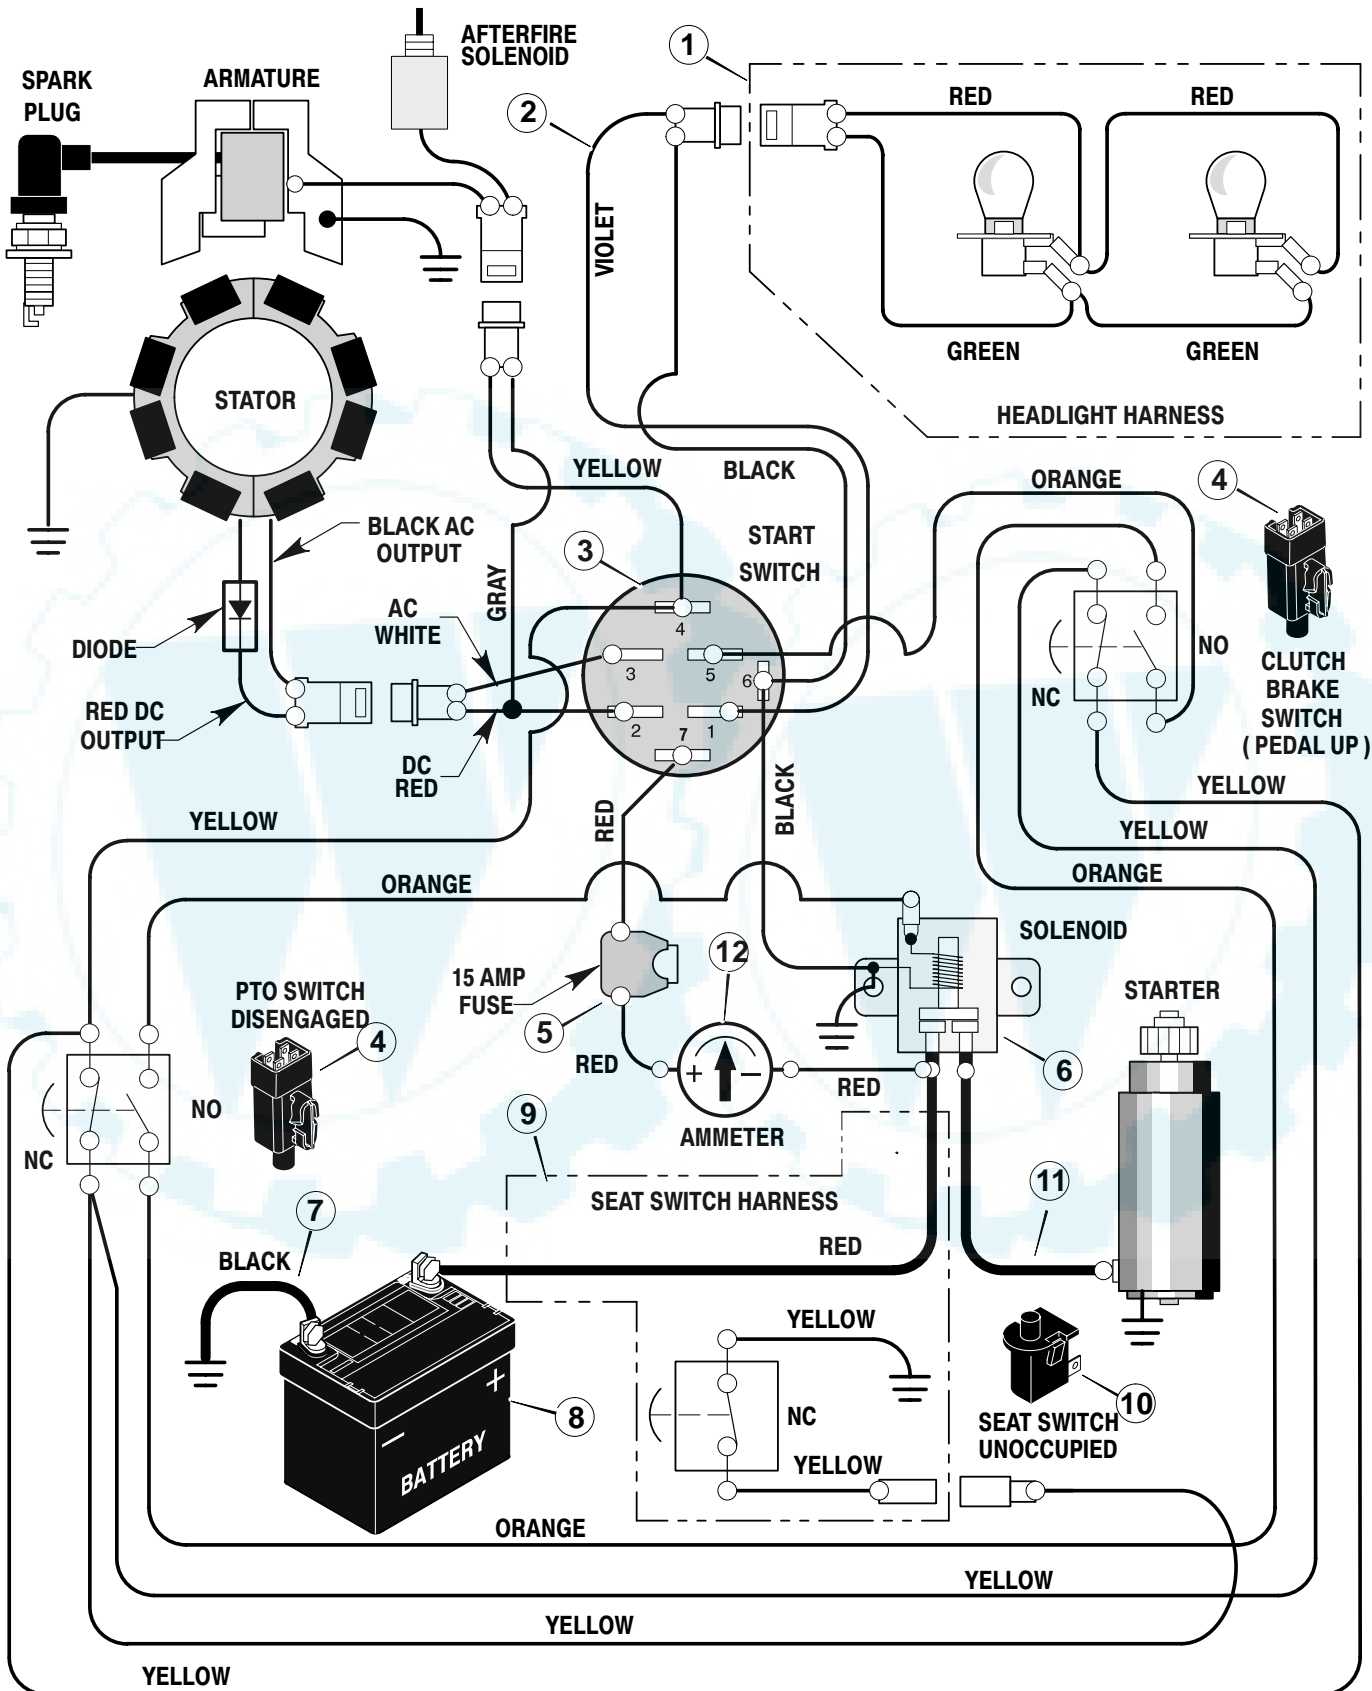

MODEL 461001x68A

REPAIR PARTS ENGINE MOUNT ASSEMBLY

MODEL 461001x68A

REPAIR PARTS ENGINE MOUNT ASSEMBLY

Key No.	Description	Part No.	Key No.	Description	Part No.
1	Cap, Fuel	1001279	22	Pulley, Stack	690225
2	Tank, Fuel	093148	23	Washer	17x170
6	Screw	26x263	24	Lockwasher	019x35
7	Assembly, Right Grille Support	690546E700	25	Bolt	01x140
8	Shield, Heat	690535	26	Gasket	711851
9	Assembly, Left Grille Support	690547E700	27	Washer	018x15
10	Shield, Heat	095090	28	Bolt	001x91
11	Screw	26x290	29	Tube, Right Exhaust	690541
12	Guard	690540	30	Tube, Left Exhaust	690542
13	Shield, Lower	094958	31	Bracket, Muffler Mounting	690537
14	Engine *	*	32	Muffler	093259
15	Line, Fuel (17 inches long)	690333	33	Bracket, Muffler	690538
16	Clamp	095197	34	Choke	690401
18	Pipe, Oil Drain	092279	35	Nut	015x68
19	Cap, Oil Drain	021651	36	Screw	26x201
20	Bolt	0025x7	37	Control, Throttle	093165
21	Spacer	093077			

MODEL 461001x68A

**REPAIR PARTS
ELECTRICAL SYSTEM**

Key No.	Description	Part No.
1	Harness, Light Wire	250x92
	Socket, Light	92372
	Bulb, Light	90084
2	Harness, Chassis Wire	250x87
3	Switch, Ignition	92556
	Key, Ignition	20729
	Nut, Hex	91489
	Cap, Ignition	91488
4	Switch, Limit	94136
5	Fuse	54212
	Holder, Fuse	407078
6	Solenoid	94613
	Screw, Mounting	26x229
	Locknut	15x116
7	Cable, Battery Ground	24x32
	Screw, Ground Cable	26x213
8	Battery	21075
	Bolt, Carriage	2x82
	Wingnut	14x79
9	Harness, Seat Switch Wire	250x67
10	Switch, Seat Sensor	94159
11	Cable	24x31
12	Ammeter	093156