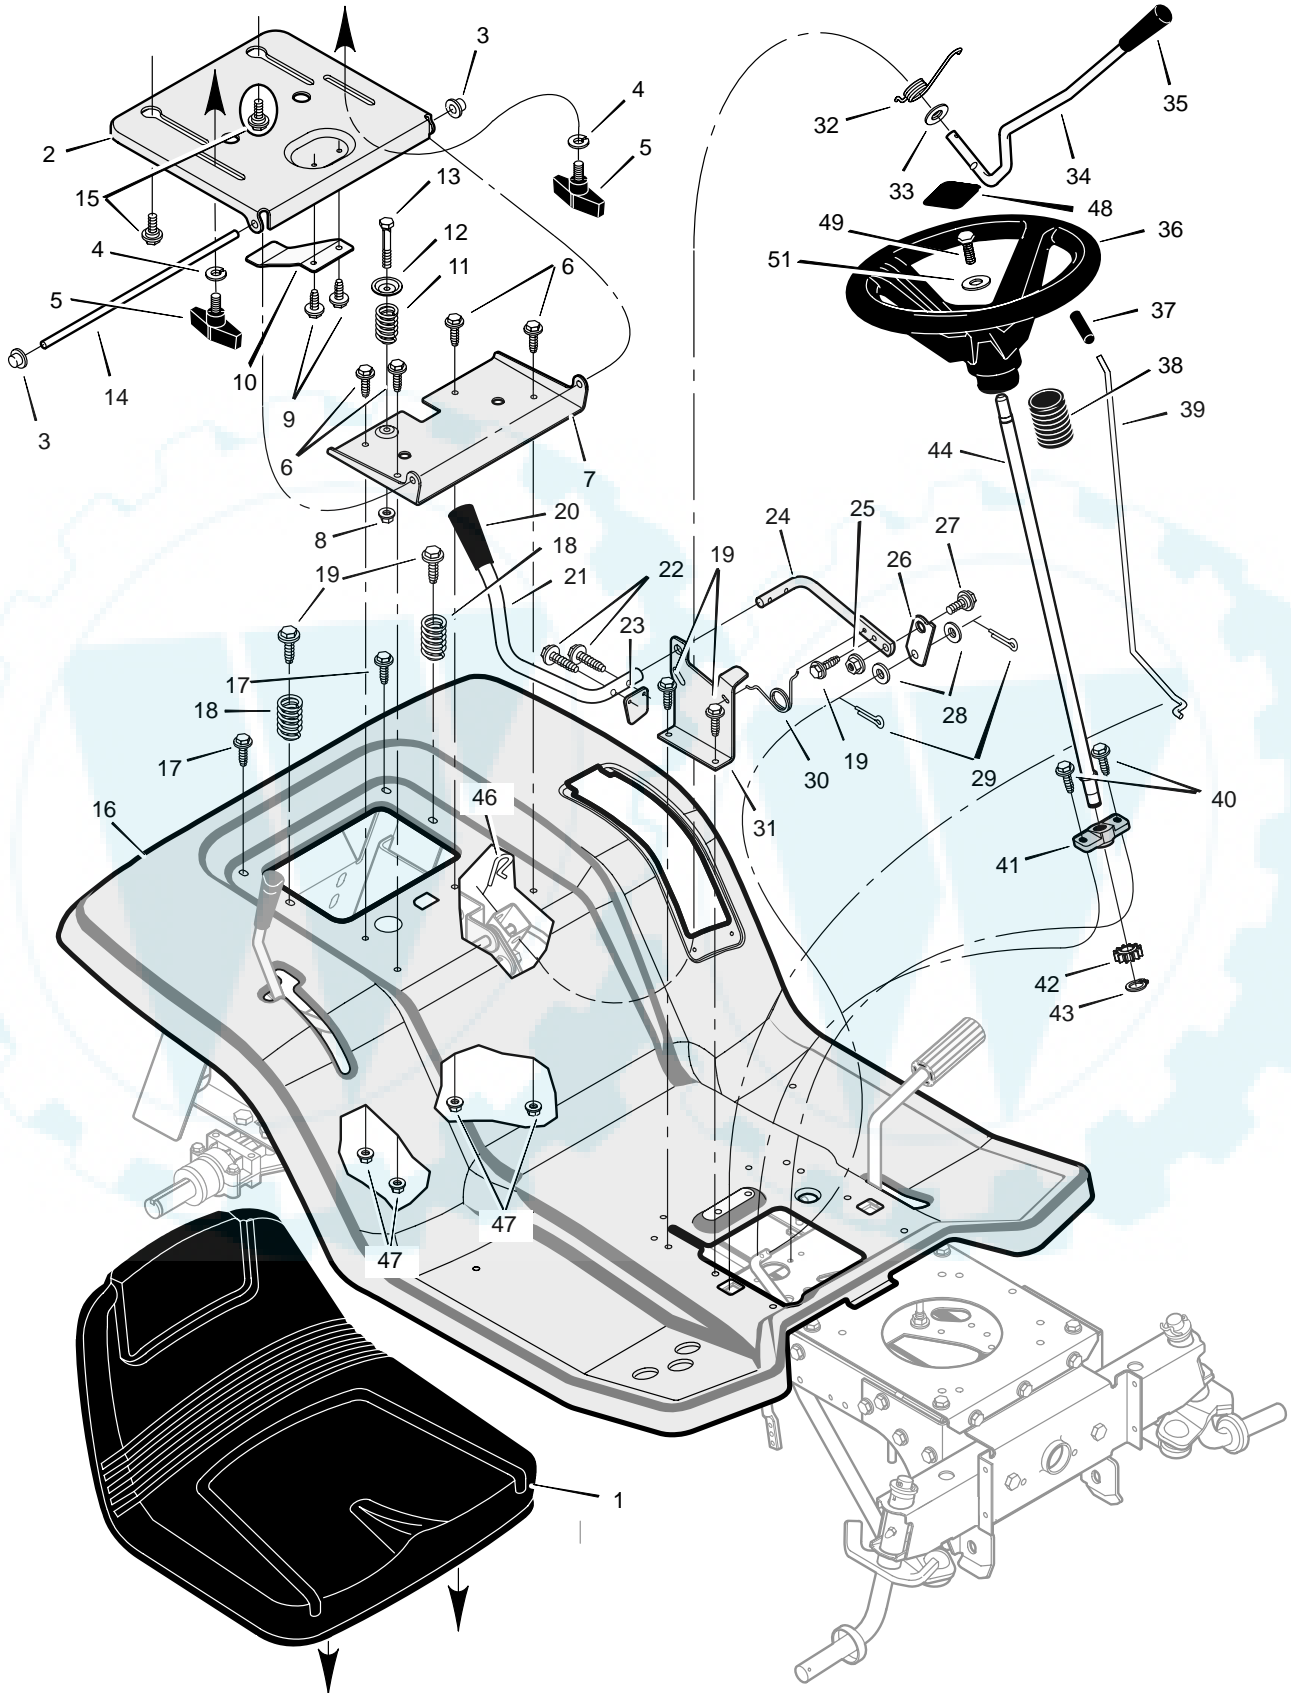

MODEL 461001x68A

REPAIR PARTS SEAT DECK

MODEL 461001x68A

REPAIR PARTS SEAT DECK

Key No.	Description	Part No.	Key No.	Description	Part No.
1	Seat	1001028	26	Link, PTO	094004Z
2	Support, Seat	094154E700	27	Shoulder, Bolt	009x39
3	Push-On Cap	028x23	28	Washer	017x57
4	Washer	017x47	29	Pin, Cotter	030x20
5	Bolt, Wing	1001054	30	Spring	166x39
6	Bolt	001x45	31	Bracket, PTO	094018E700
7	Bracket, Pivot	094153E700	32	Spring	166x40
8	Nut	15x123	33	Washer	17x103
9	Screw	26x229	34	Handle, Lift	690533Z
10	Spring, Leaf	094057	35	Grip	092697
11	Spring	164x31	36	Wheel, Steering	095185
12	Washer, Cup	094155 Z	37	Grip	091079
13	Bolt	009x55	38	Bellows	092059
14	Rod, Pivot	094156 Z	39	Rod, Parking Brake	1001271 Z
15	Bolt, Shoulder	009x56	40	Screw	26x267
16	Deck, Seat	1001286E700	41	Bearing, Lower	094124
17	Screw	26x263	42	Gear, Pinion	690183
18	Spring	164x30	43	E-Ring	011x25
19	Screw	26x249	44	Shaft, Steering	690626
20	Grip	092698	46	Pin, Cotter	0031x4
21	Handle, PTO	094217 Z	47	Nut	15x123
22	Screw	0025x3	48	Insert, Steering Wheel	711325
23	Paddle, Switch	094022 Z	49	Screw	0025x3
24	Lever, PTO	094017 Z	51	Washer	17x146
25	Nut	015x84	—	Manual and Parts List	F-020760L

MODEL 461001x68A

**REPAIR PARTS
HOOD AND DASH**

MODEL 461001x68A

**REPAIR PARTS
HOOD AND DASH**

Key No.	Description	Part No.	Key No.	Description	Part No.
1	Dash	094223	16	Lens, Left	092540
2	Screw	26x270	17	Brace, Grille	092541
3	Bearing, Upper Steering	094219	18	Rod, Pivot	093137 Z
4	Screw	26x239	19	Pin, Hair	0031x4
5	Panel, Side Access	093007E700	20	Container, Battery	690424
6	Channel, Support	095081	21	Plate, Lift Detent	094886E700
7	Screw	26x263	23	Nut	015x81
8	Screw	26x249	24	Mat, Left	094109
9	Support, Dash	095082	25	Support, Left Grille	690544E700
10	Plate, Dash	094221E700	26	Screw	26x277
12	Hood	093215E700	27	Support, Right Grille	690543E700
13	Bolt, Shoulder	009x47	28	Mat, Right	094108
14	Grille (Includes Lens)	092542	29	Deck, Seat	1001286E700
15	Lens, Right	092539			