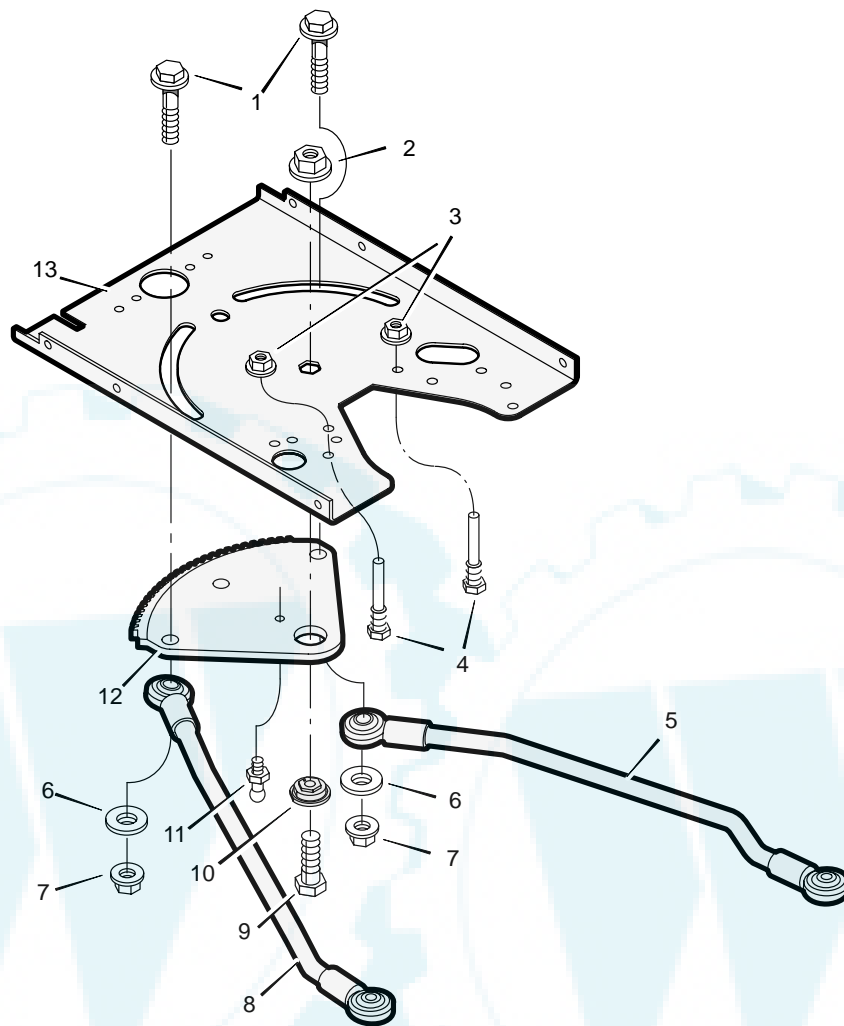

MODEL 461001x68A

REPAIR PARTS MOTION DRIVE

MODEL 461001x68A

REPAIR PARTS MOTION DRIVE

Key No.	Description	Part No.	Key No.	Description	Part No.
1	Lever, Shift	690366Z	30	Wheel and Tire	093263-601
2	Grip	092697	31	Tire *	091923
3	Plate, Adjusting	690131 Z	—	Tube	407049
4	Nut	015x88	32	Latch, Parking Brake	094045 Z
5	Washer	17x103	33	Pedal	021544
6	Link, Shift	690130 Z	34	Belt, Drive	037x68
8	Spring, Extension	165x116	35	Yoke, Shift	690129 Z
9	Stud, Spring	094042 Z	36	Washer, Square	17x148
10	Nut	015x79	37	Pilot, Support	091889
11	Bolt, Shoulder	009x39	38	Washer	017x38
12	Nut	015x89	39	Capscrew	06x105
13	Rod, Clutch	094041 Z	40	Pin, Hair	0031x6
14	Arm Assembly, Idler	690364 Z	41	Spacer, Left	690213 Z
15	Bolt, Shoulder	009x54	42	Washer	17x118 Z
16	Nut, Adjusting	094815	43	Pin, Cotter	030x20
17	Screw	26x249	44	Pulley, V Idler	690410
18	Bracket, Spring Mount	690070E700	45	Pulley, Backside Idler	023339
19	Bolt	01x155	46	Washer	17x169
20	Bolt, Carriage	002x78	47	Spring, Brake	165x115
21	Bolt, Carriage	002x53	48	Ring, Snap	0011x7
22	Bolt	26x216	49	Pulley, Drive	690181
23	Bracket, Left Torque	690081E700	50	Bracket, Right Torque	690080E700
24	Nut	015x84	51	Spring, Extension	165x92
25	Pin, Hair	0031x4	52	Transmission †	—
26	Cap, Hub	094618	53	Key, Square	024039
27	E-Ring	011x23	54	Spacer, Right	690214 Z
28	Washer	17x193	55	Spring, Extension	165x133
29	Stem, Valve	024373	56	Spacer	690369

MODEL 461001x68A

**REPAIR PARTS
SECTOR GEAR**

Key No.	Description	Part No.
1	Bolt, Shoulder	009x62
2	Nut, Lock	15x111
3	Nut, Flange	015x79
4	Guide, Screw	094384
5	Link, Left Drag	690146E700
6	Washer	17x168
7	Nut, Flange	015x84
8	Link, Right Drag	690145E700
9	Bolt	001x84
10	Bearing, Sector Gear	690180
11	Fitting, Lub	092530
12	Gear, Sector	690147E700
13	Plate, Steering	1001121E700