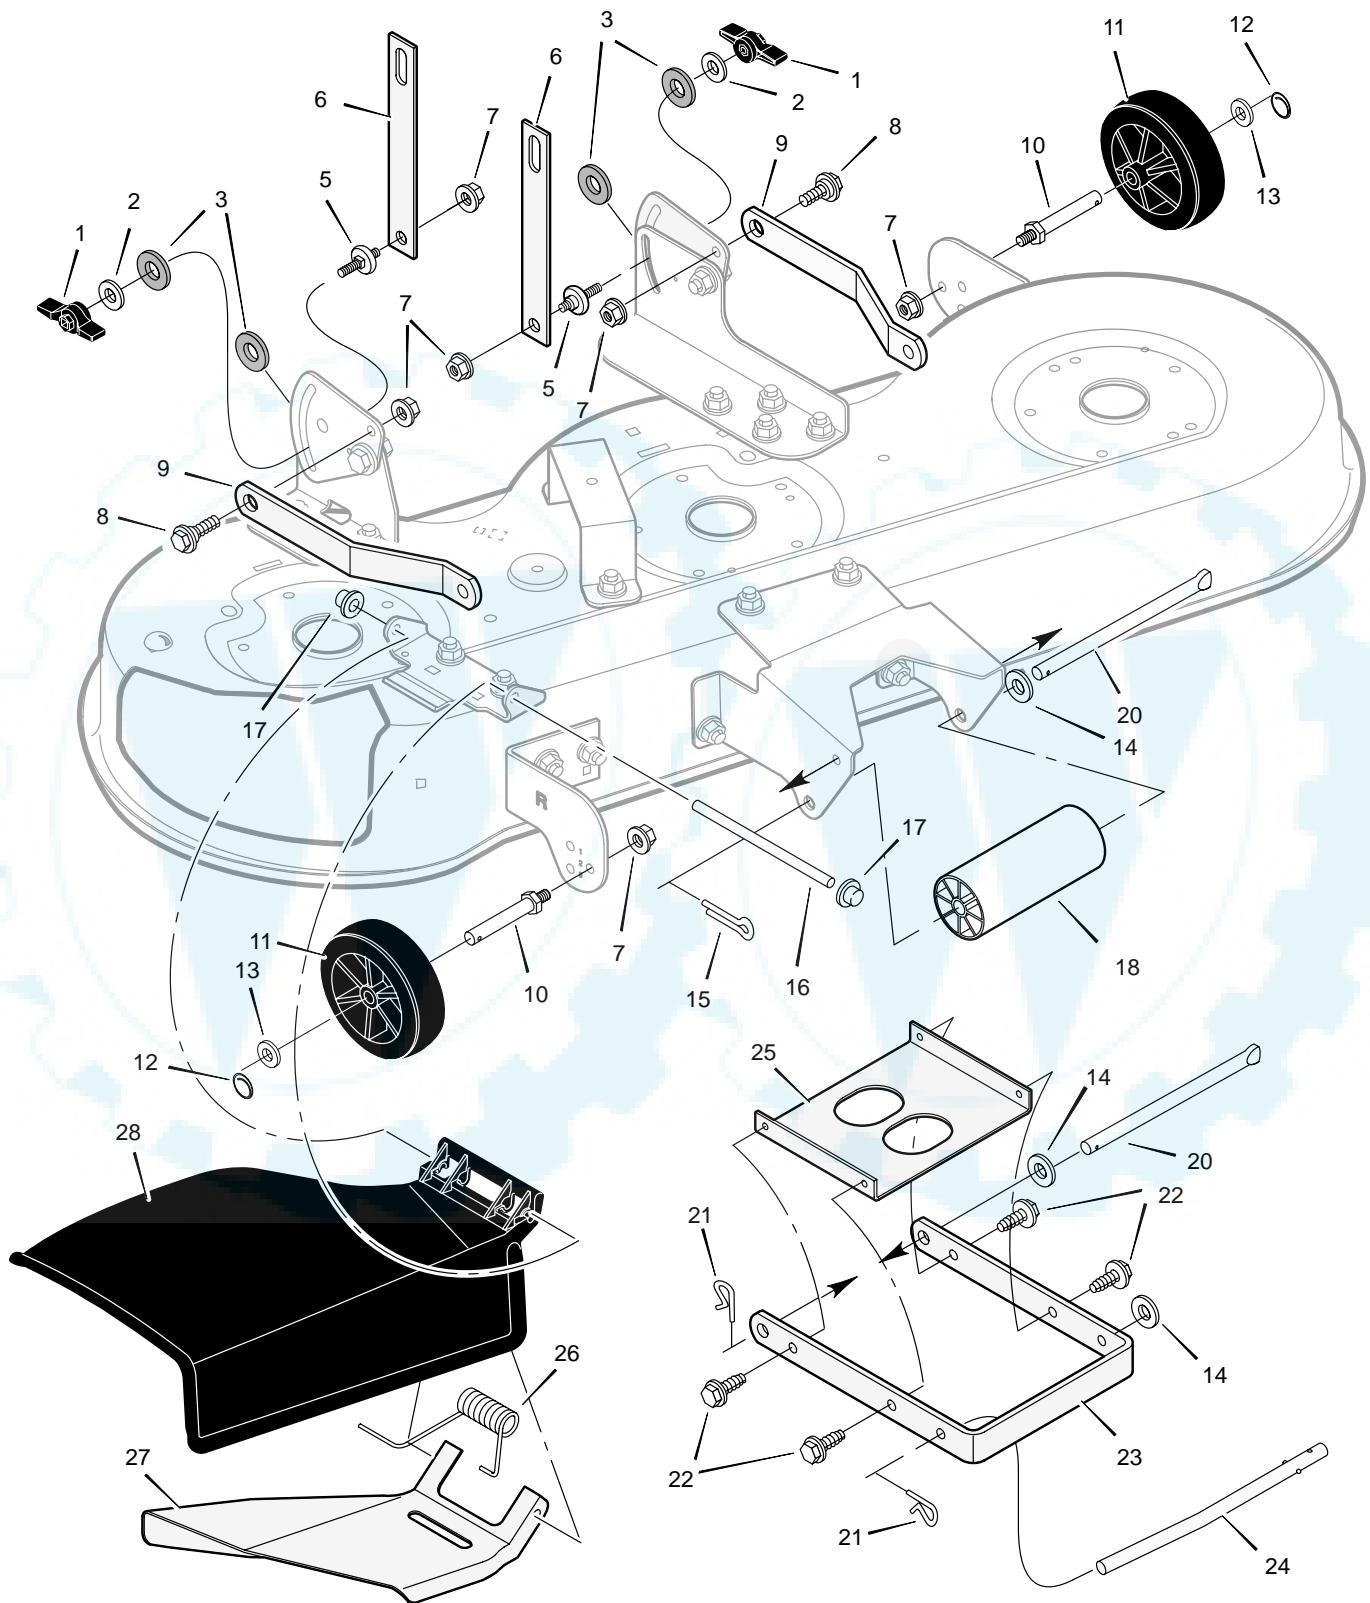

MODEL 461001x68A

**REPAIR PARTS
MOWER HOUSING SUSPENSION**

MODEL 461001x68A

**REPAIR PARTS
MOWER HOUSING SUSPENSION**

Key No.	Description	Part No.
1	Knob	094068
2	Washer	017x45
3	Pad, Friction	094137
5	Pin, Hanger	095194
6	Link, Lift	690550E700
7	Nut, Flange	015x84
8	Bolt, Shoulder	009x52
9	Bracket, Rear Suspension	690578E700
10	Bolt, Gauge Wheel	094025
11	Wheel	092683
12	Pin, Hair	031x11
13	Washer	017x91
14	Washer	17x103
15	Pin, Cotter	030x49
16	Rod, Deflector	092159 Z
17	Push-On Cap	028x23
18	Roller	1001252
20	Rod, Deck Suspension	094996
21	Pin, Hair	0031x4
22	Screw	26x249
23	Bracket, Front Suspension	094765E700
24	Rod, Hanger	094158 Z
25	Stiffener	094604E700
26	Spring	166x34
27	Deflector, Inside	092103E700
28	Deflector, Chute	092100