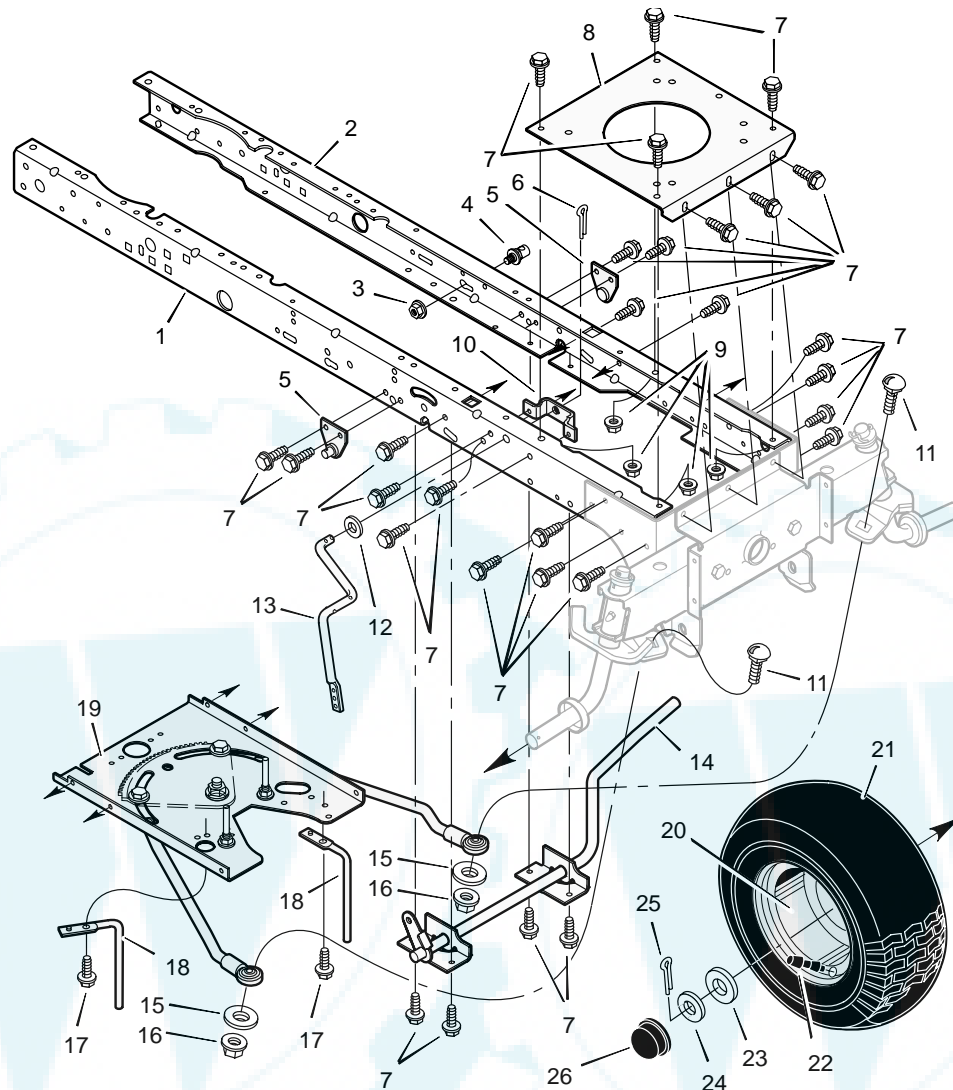

MODEL 461001x68A

**REPAIR PARTS
SECTOR GEAR**

Key No.	Description	Part No.
1	Bolt, Shoulder	009x62
2	Nut, Lock	15x111
3	Nut, Flange	015x79
4	Guide, Screw	094384
5	Link, Left Drag	690146E700
6	Washer	17x168
7	Nut, Flange	015x84
8	Link, Right Drag	690145E700
9	Bolt	001x84
10	Bearing, Sector Gear	690180
11	Fitting, Lub	092530
12	Gear, Sector	690147E700
13	Plate, Steering	1001121E700

MODEL 461001x68A

**REPAIR PARTS
FRONT AXLE**

Key No.	Description	Part No.	Key No.	Description	Part No.
1	Bracket, Rear Hanger	690067E700	8	Hanger, Left Deck	690198E700
2	Nut, Flange	15x118	9	Screw	26x249
3	Axle Assembly (with fitting)	1001460E700	10	Bolt	01x146
4	Pin, Hair	030x49	11	Spindle Assembly, Left	690179E700
5	Washer	017x75	12	Hanger, Axle	094007E700
6	Bearing, Spindle	093058	13	Hanger, Right Deck	690199E700
7	Fitting, Lub	092530	14	Spindle Assembly, Right	690178E700

MODEL 461001x68A

**REPAIR PARTS
FRONT FRAME ASSEMBLY**

Key No.	Description	Part No.	Key No.	Description	Part No.
1	Frame, Right	1001268E700	15	Washer	17x152
2	Frame, Left	1001269E700	16	Nut	015x41
3	Nut, Flange	015x84	17	Screw	025x15
4	Stud, Swivel	690182	18	Guide, Belt	690192E700
5	Bracket Assembly, Suspension	690406E700	19	Assembly, Steering †	†
6	Pin, Cotter	030x20	20	Wheel & Tire Assembly	092644-601
7	Screw	26x249	21	Tire *	024393
8	Plate, Engine	094006E700	—	Tube	407049
9	Nut	015x88	—	Bearing, Wheel	093604
10	Bracket, PTO Crank	094005E700	22	Stem, Valve	024373
11	Bolt, Carriage	002x87	23	Washer	17x194
12	Washer	017x57	24	Washer	17x114
13	Crank, PTO	690394E700	25	Pin, Cotter	030x49
14	Lever, Brake/Clutch	094038E700	26	Cap, Hub	094618

Key No.	Description	Part No.
1	Frame, Rear Hitch	690094E700
2	Bracket, Seat Deck	690077E700
3	Screw	26x249
4	Nut, Flange	015x84
5	Washer	17x168
6	Link, Lift Handle	690122E700
7	Pin, Hair	0031x4
8	Assembly, Lifter	1001111E700
9	Bracket, Left Transaxle	690065E700
10	Bracket, Lift Pivot	094015E700
11	Bolt, Shoulder	009x53