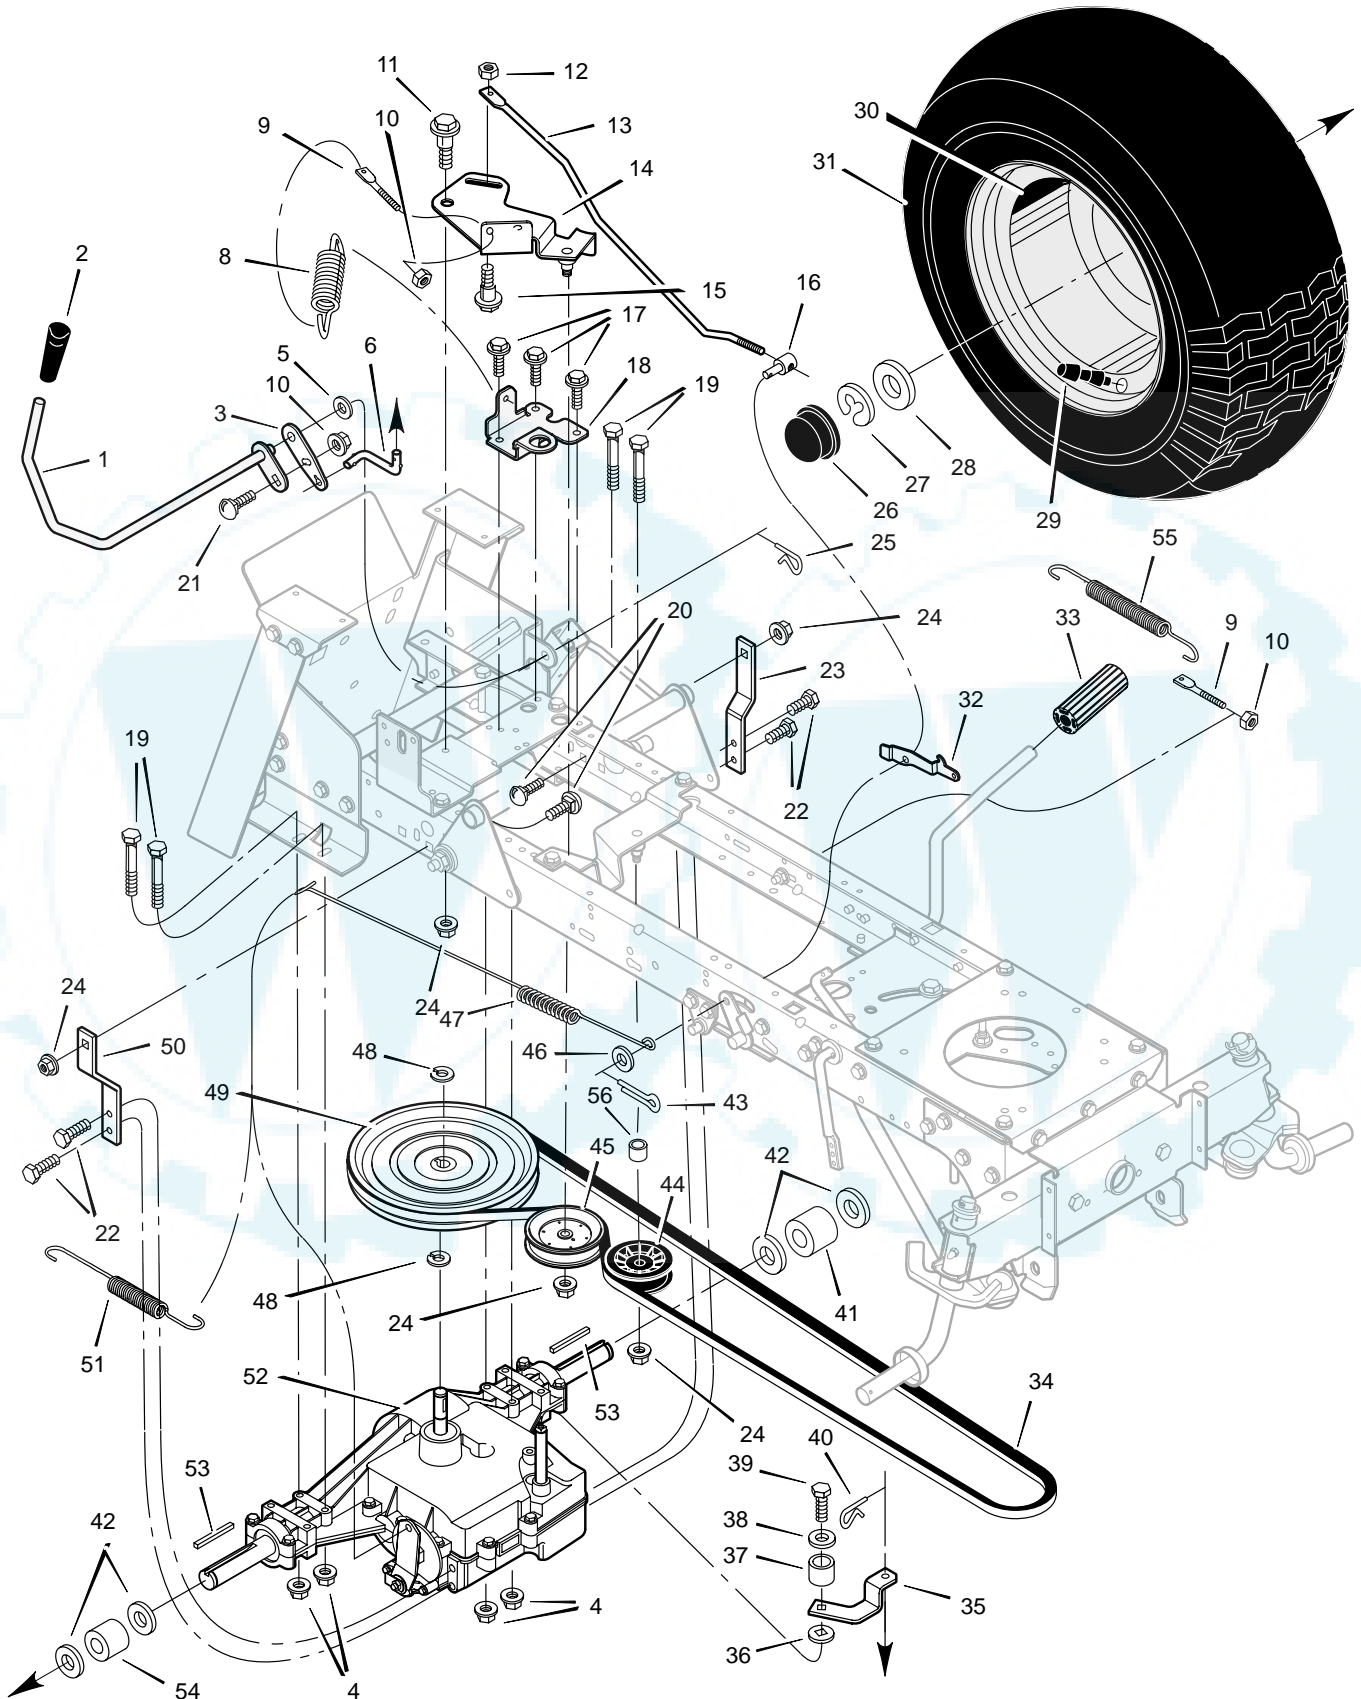

MODEL 461001x68A

REPAIR PARTS MOTION DRIVE

MODEL 461001x68A

REPAIR PARTS MOTION DRIVE

Key No.	Description	Part No.	Key No.	Description	Part No.
1	Lever, Shift	690366Z	30	Wheel and Tire	093263-601
2	Grip	092697	31	Tire *	091923
3	Plate, Adjusting	690131 Z	—	Tube	407049
4	Nut	015x88	32	Latch, Parking Brake	094045 Z
5	Washer	17x103	33	Pedal	021544
6	Link, Shift	690130 Z	34	Belt, Drive	037x68
8	Spring, Extension	165x116	35	Yoke, Shift	690129 Z
9	Stud, Spring	094042 Z	36	Washer, Square	17x148
10	Nut	015x79	37	Pilot, Support	091889
11	Bolt, Shoulder	009x39	38	Washer	017x38
12	Nut	015x89	39	Capscrew	06x105
13	Rod, Clutch	094041 Z	40	Pin, Hair	0031x6
14	Arm Assembly, Idler	690364 Z	41	Spacer, Left	690213 Z
15	Bolt, Shoulder	009x54	42	Washer	17x118 Z
16	Nut, Adjusting	094815	43	Pin, Cotter	030x20
17	Screw	26x249	44	Pulley, V Idler	690410
18	Bracket, Spring Mount	690070E700	45	Pulley, Backside Idler	023339
19	Bolt	01x155	46	Washer	17x169
20	Bolt, Carriage	002x78	47	Spring, Brake	165x115
21	Bolt, Carriage	002x53	48	Ring, Snap	0011x7
22	Bolt	26x216	49	Pulley, Drive	690181
23	Bracket, Left Torque	690081E700	50	Bracket, Right Torque	690080E700
24	Nut	015x84	51	Spring, Extension	165x92
25	Pin, Hair	0031x4	52	Transmission †	—
26	Cap, Hub	094618	53	Key, Square	024039
27	E-Ring	011x23	54	Spacer, Right	690214 Z
28	Washer	17x193	55	Spring, Extension	165x133
29	Stem, Valve	024373	56	Spacer	690369

* When you order a tire, make sure to give the brand name of the tire so that the tread pattern on the tire will match.

† For information on Replacement Parts see the Central Parts Distributor in your area.