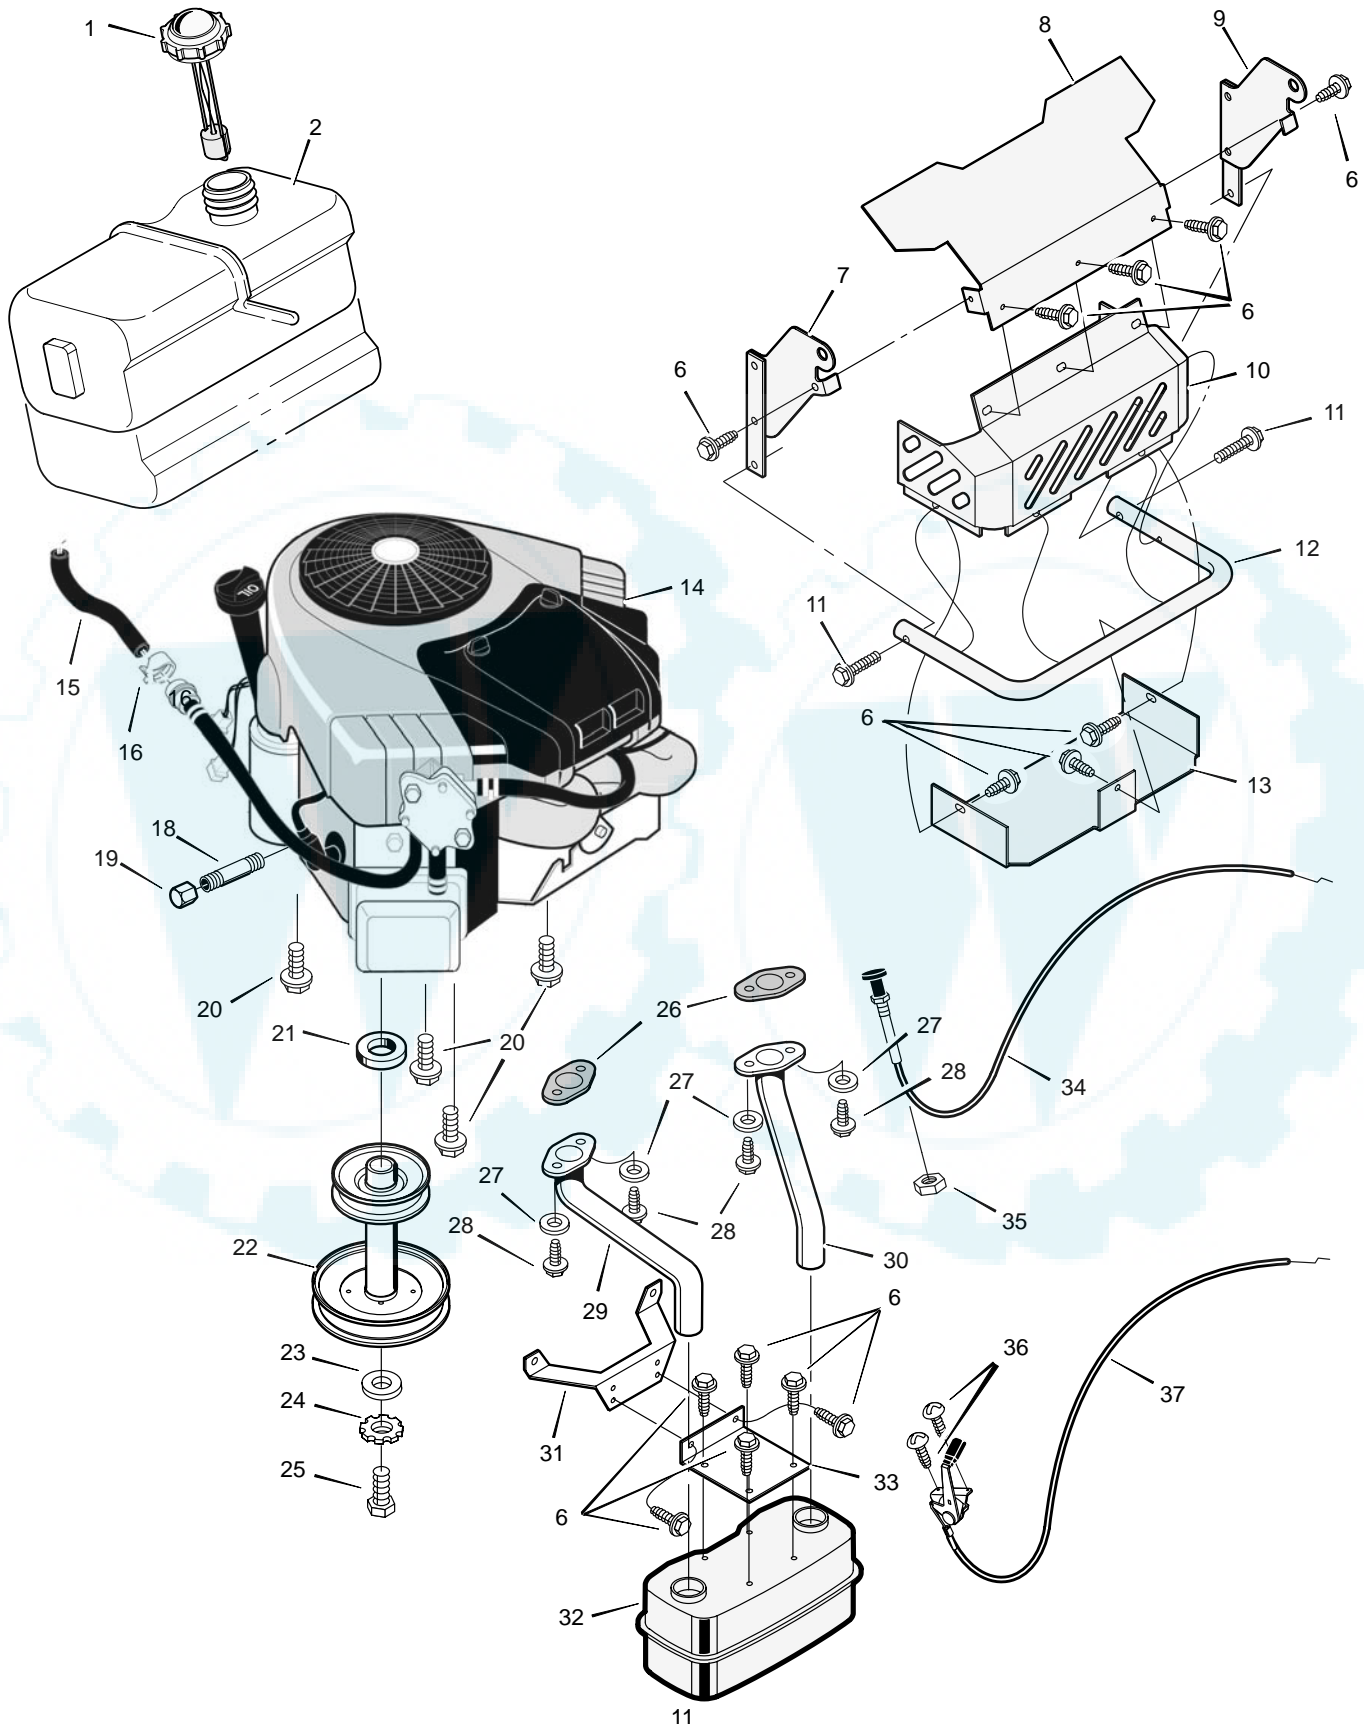

MODEL 461001x68A

REPAIR PARTS ENGINE MOUNT ASSEMBLY

MODEL 461001x68A

REPAIR PARTS ENGINE MOUNT ASSEMBLY

Key No.	Description	Part No.	Key No.	Description	Part No.
1	Cap, Fuel	1001279	22	Pulley, Stack	690225
2	Tank, Fuel	093148	23	Washer	17x170
6	Screw	26x263	24	Lockwasher	019x35
7	Assembly, Right Grille Support	690546E700	25	Bolt	01x140
8	Shield, Heat	690535	26	Gasket	711851
9	Assembly, Left Grille Support	690547E700	27	Washer	018x15
10	Shield, Heat	095090	28	Bolt	001x91
11	Screw	26x290	29	Tube, Right Exhaust	690541
12	Guard	690540	30	Tube, Left Exhaust	690542
13	Shield, Lower	094958	31	Bracket, Muffler Mounting	690537
14	Engine *	*	32	Muffler	093259
15	Line, Fuel (17 inches long)	690333	33	Bracket, Muffler	690538
16	Clamp	095197	34	Choke	690401
18	Pipe, Oil Drain	092279	35	Nut	015x68
19	Cap, Oil Drain	021651	36	Screw	26x201
20	Bolt	0025x7	37	Control, Throttle	093165
21	Spacer	093077			

* Parts are available from an Engine Authorized Service Center. See "Engines, Gasoline" or "Gasoline Engines" in the yellow pages of the telephone directory.