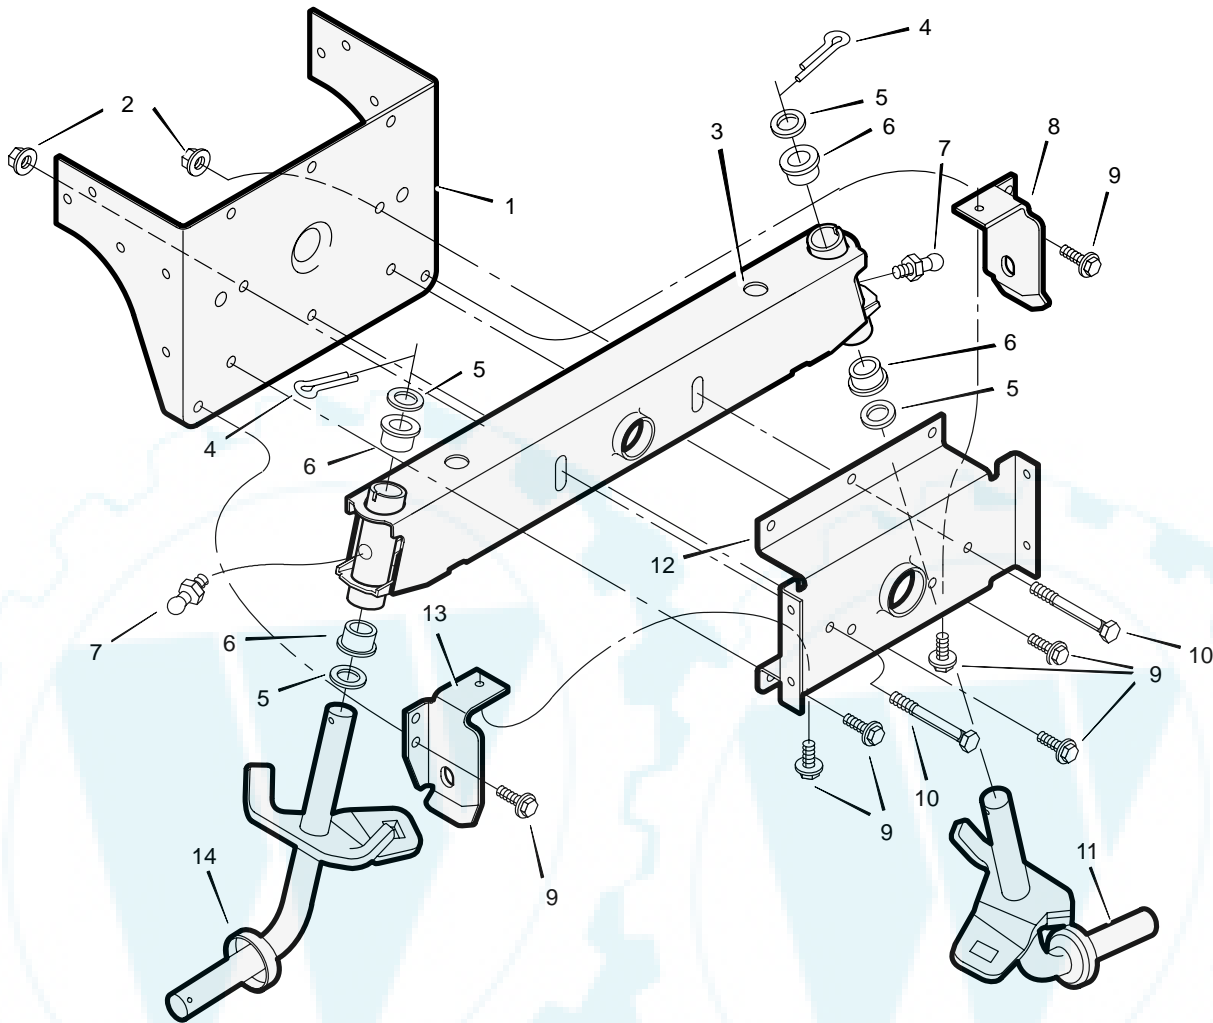

MODEL 461001x68A

**REPAIR PARTS
SECTOR GEAR**

Key No.	Description	Part No.
1	Bolt, Shoulder	009x62
2	Nut, Lock	15x111
3	Nut, Flange	015x79
4	Guide, Screw	094384
5	Link, Left Drag	690146E700
6	Washer	17x168
7	Nut, Flange	015x84
8	Link, Right Drag	690145E700
9	Bolt	001x84
10	Bearing, Sector Gear	690180
11	Fitting, Lub	092530
12	Gear, Sector	690147E700
13	Plate, Steering	1001121E700

MODEL 461001x68A

**REPAIR PARTS
FRONT AXLE**

Key No.	Description	Part No.	Key No.	Description	Part No.
1	Bracket, Rear Hanger	690067E700	8	Hanger, Left Deck	690198E700
2	Nut, Flange	15x118	9	Screw	26x249
3	Axle Assembly (with fitting)	1001460E700	10	Bolt	01x146
4	Pin, Hair	030x49	11	Spindle Assembly, Left	690179E700
5	Washer	017x75	12	Hanger, Axle	094007E700
6	Bearing, Spindle	093058	13	Hanger, Right Deck	690199E700
7	Fitting, Lub	092530	14	Spindle Assembly, Right	690178E700

MODEL 461001x68A

**REPAIR PARTS
FRONT FRAME ASSEMBLY**

Key No.	Description	Part No.	Key No.	Description	Part No.
1	Frame, Right	1001268E700	15	Washer	17x152
2	Frame, Left	1001269E700	16	Nut	015x41
3	Nut, Flange	015x84	17	Screw	025x15
4	Stud, Swivel	690182	18	Guide, Belt	690192E700
5	Bracket Assembly, Suspension	690406E700	19	Assembly, Steering †	†
6	Pin, Cotter	030x20	20	Wheel & Tire Assembly	092644-601
7	Screw	26x249	21	Tire *	024393
8	Plate, Engine	094006E700	—	Tube	407049
9	Nut	015x88	—	Bearing, Wheel	093604
10	Bracket, PTO Crank	094005E700	22	Stem, Valve	024373
11	Bolt, Carriage	002x87	23	Washer	17x194
12	Washer	017x57	24	Washer	17x114
13	Crank, PTO	690394E700	25	Pin, Cotter	030x49
14	Lever, Brake/Clutch	094038E700	26	Cap, Hub	094618