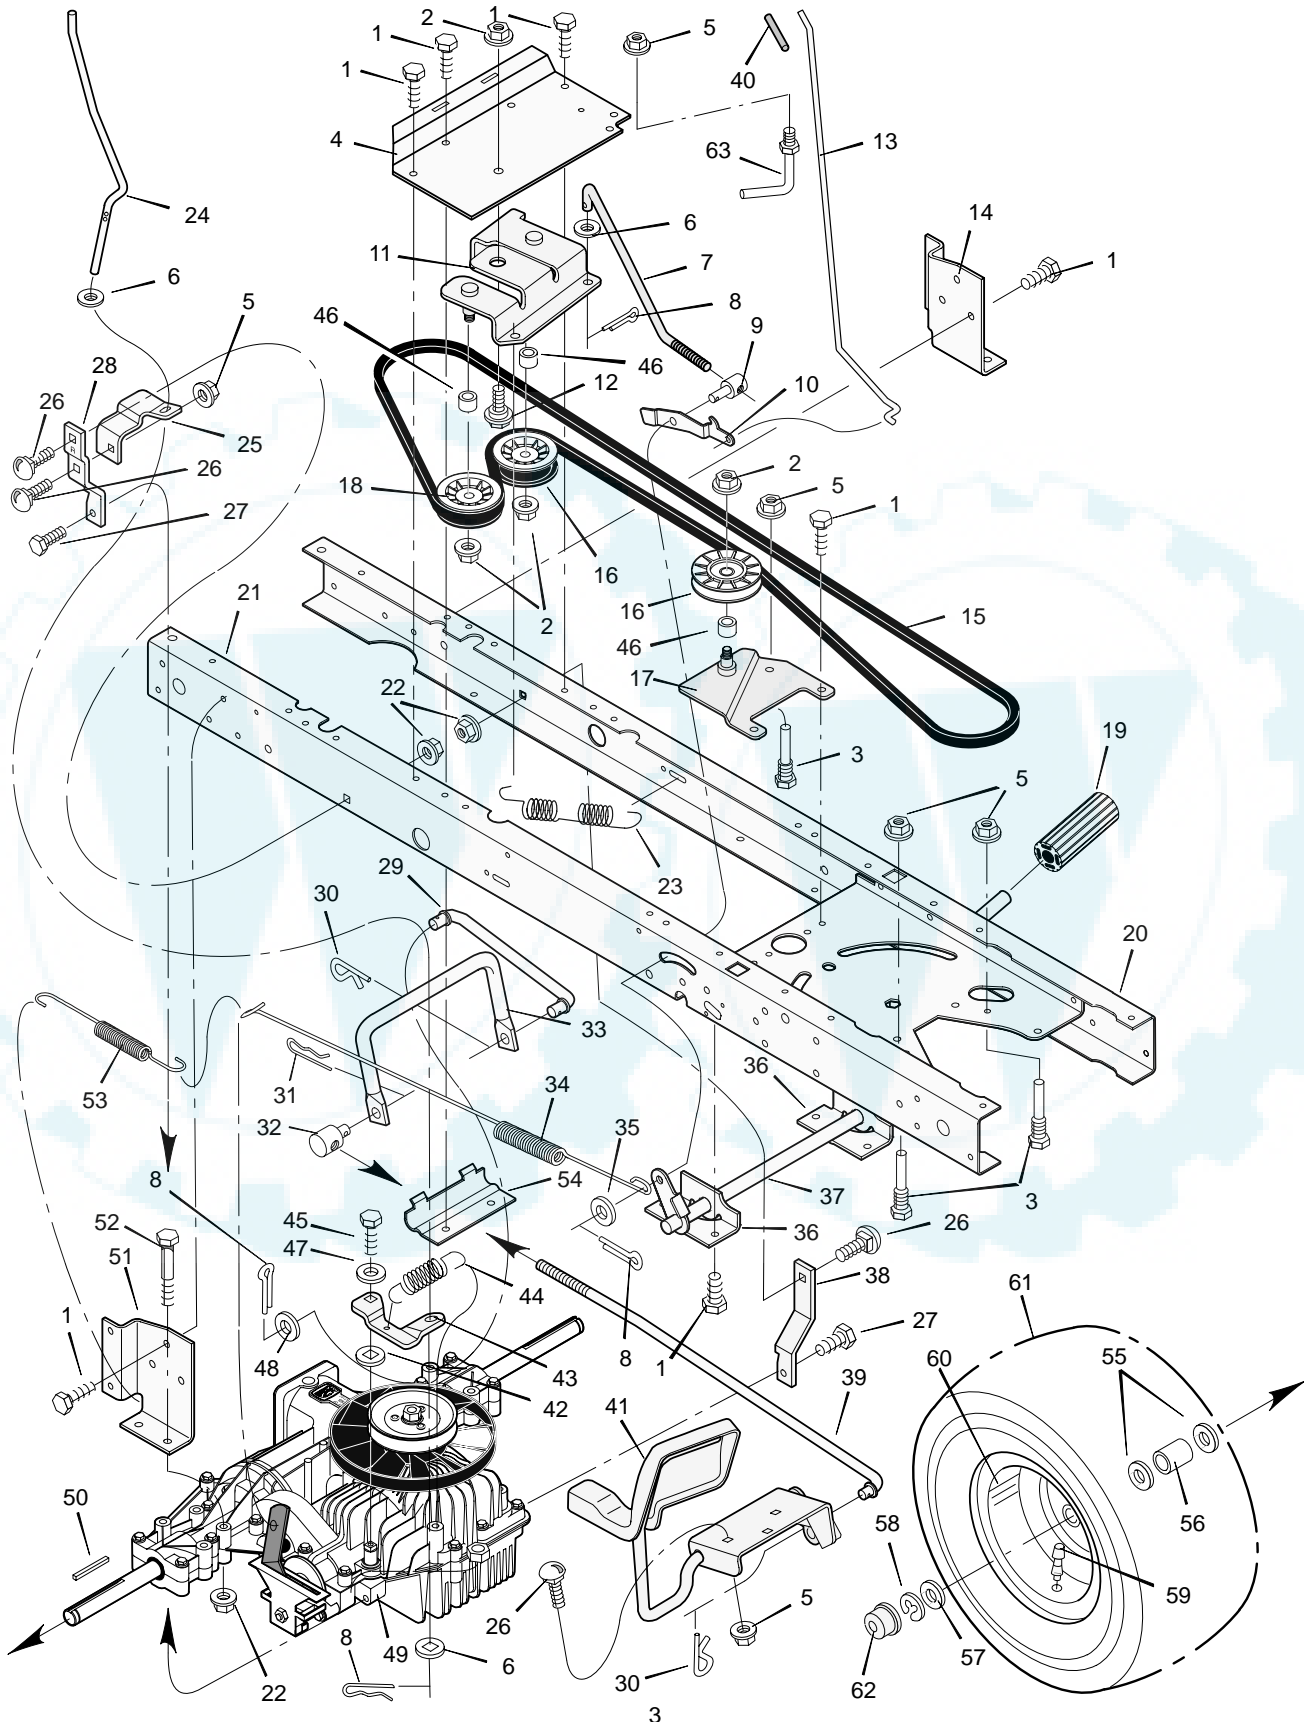

MODEL 42591x88B VRO4216HX

REPAIR PARTS MOTION DRIVE

MODEL 42591x88B VRO4216HX

REPAIR PARTS MOTION DRIVE

Key No.	Description	Part No.	Key No.	Description	Part No.
1	Screw	26x249	33	Rod, Yoke	94425E700
2	Nut, Flange	15x98	34	Spring, Extension	165x115
3	Guide, Belt	93349	35	Washer	17x169
4	Bracket, Idler	94431E700	36	Bracket, Pivot	94035E700
5	Locknut	15x79	37	Lever, Clutch/Brake	94038E700
6	Washer	17x47 Z	38	Strap, Left Torque	94433E700
7	Rod, Clutch	94417 Z	39	Rod, Front Control	690014
8	Pin, Cotter	30x20	40	Grip	91079
9	Adjuster	94815	41	Pedal, Speed Control	690013E700
10	Latch, Parking Brake	94045 Z	42	Washer	17x148
11	Bracket Assembly, Idler	690517 Z	43	Arm, Disconnect	94430 Z
12	Bolt, Shoulder	9x39	44	Spring	165x112
13	Rod, Parking Brake	94152 Z	45	Bolt	6x105
14	Bracket, Left Transaxle	94185E700	46	Spacer	690369
15	Belt	37x61	47	Washer	17x38
16	Pulley, Idler	690409	48	Washer	17x169
17	Arm Assembly, Idler	94409 Z	49	Transaxle * *	**
18	Pulley, Idler	690410	50	Key, Square	21553
19	Pedal	21544	51	Bracket, Right Transaxle	94184E700
20	Frame, Left	690207E700	52	Bolt	1x155
21	Frame, Right	690206E700	53	Spring, Extension	165x92
22	Nut, Flange	15x88	54	Clamp, Transaxle	94434E700
23	Spring, Extension Clutch	165x142	55	Washer	17x160
24	Rod, Disconnect	94428 Z	56	Spacer	690554 Z
25	Bracket, Disconnect	94429E700	57	Washer	17x195
26	Bolt, Carriage	2x53	58	E-Ring	11x3
27	Screw	26x216	59	Valve Stem	24373
28	Strap, Right Torque	94432E700	60	Wheel & Tire Assembly	92511-601
29	Rod, Link	94426 Z	61	Tire *	407926
30	Pin, Hair	31x4	—	Tube	407049
31	Pin, Hair	31x6	62	Cap, Hub	94618
32	Nut, Adjuster	92132	63	Guide, Belt	94781