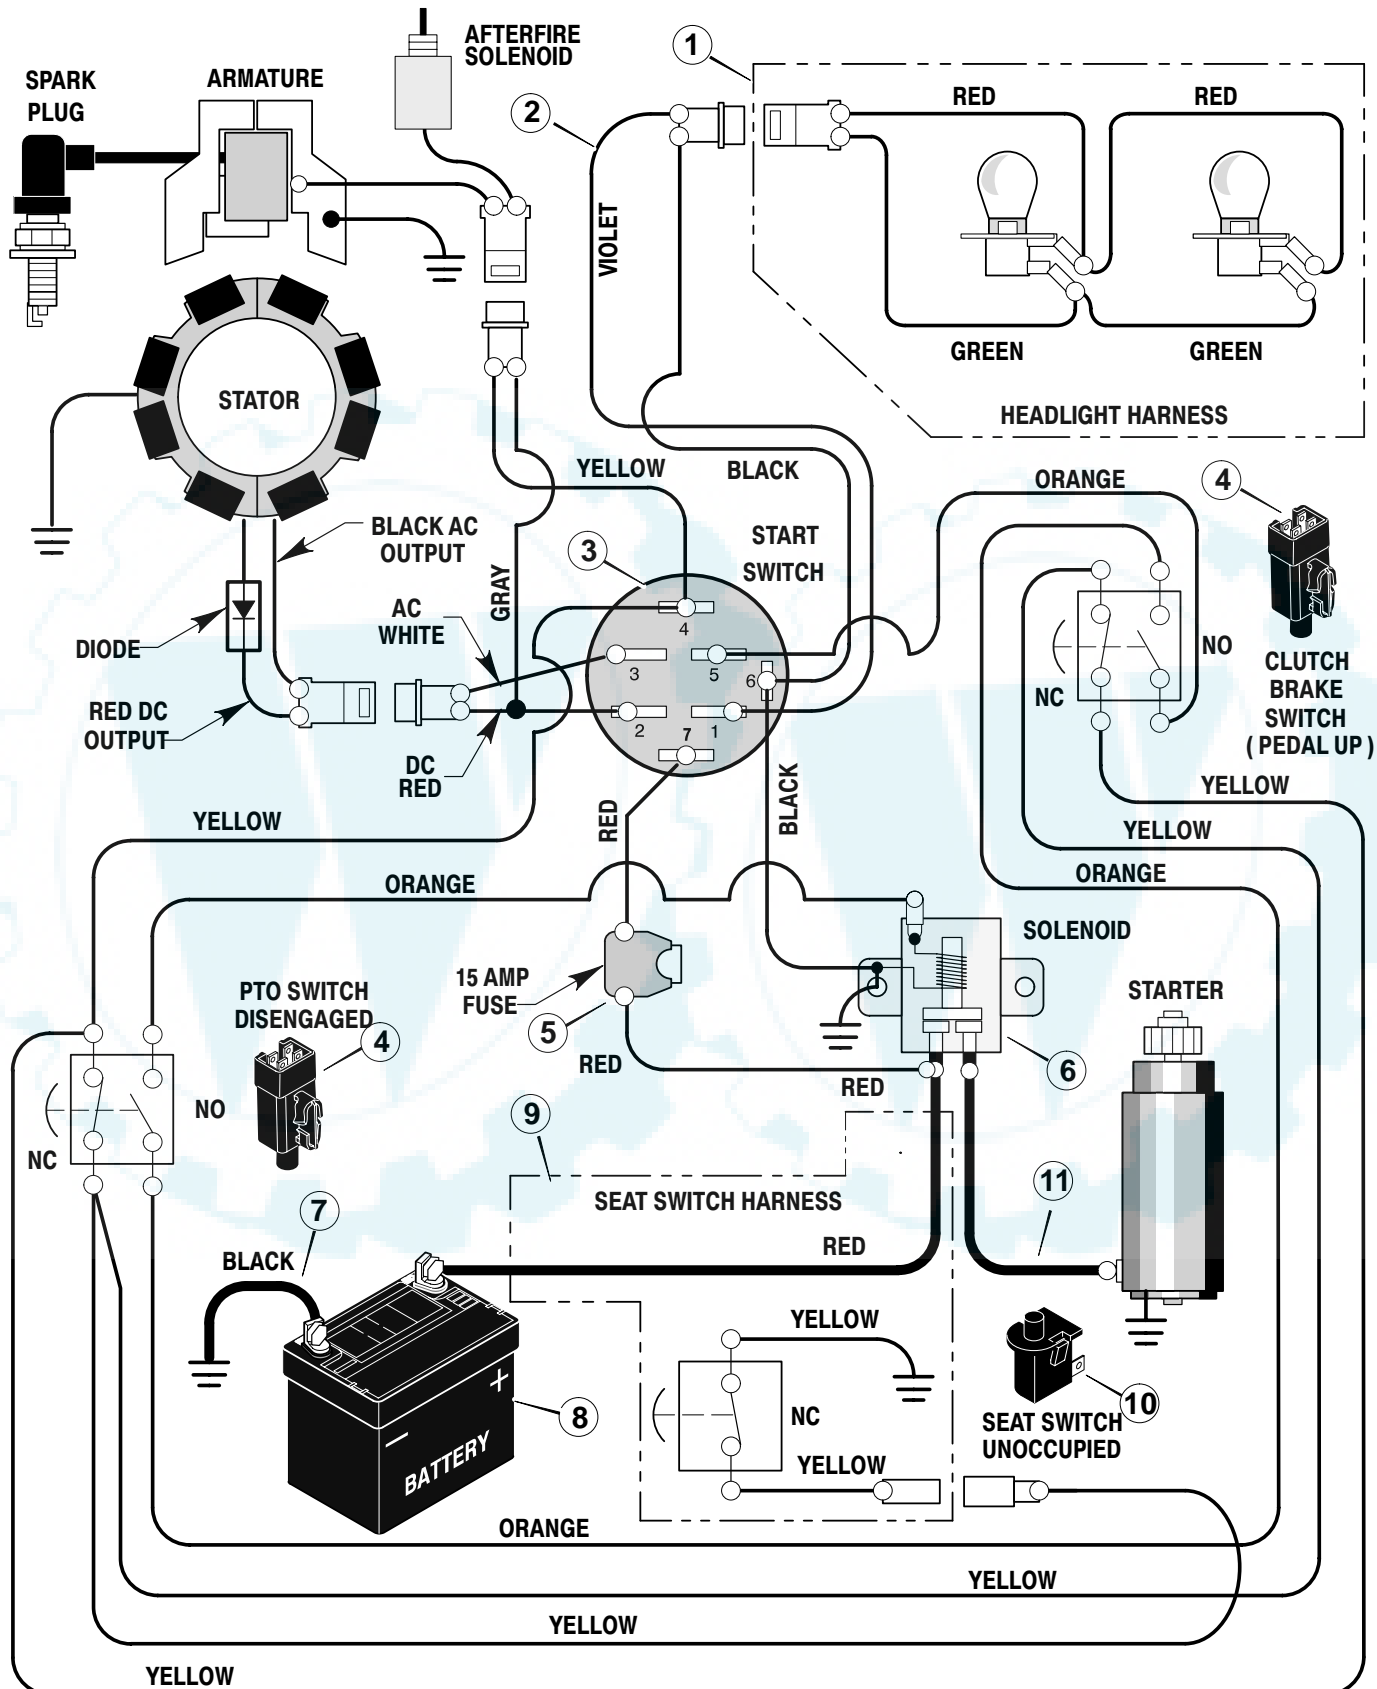

* Includes Key No. 17, 18, 30, 31, 32, 33, 45, 46, 53, 54, 55, and 56.

MODEL 42591x88B VRO4216HX

**REPAIR PARTS
ENGINE MOUNT**

MODEL 42591x88B VRO4216HX

**REPAIR PARTS
ENGINE MOUNT**

Key No.	Description	Part No.
1	Fuel Cap	92317
2	Fuel Tank	94073
3	Hose Clamp	95197
4	Fuel Line	23717
5	Hose Clamp	95197
6	Screw	26x201
7	Plate, Engine	94006E700
8	Throttle Control	91989
9	Engine	—
—	Muffler	95206
—	Gasket, Muffler	91309
—	Adapter, Muffler	95207
—	Screw, Adapter	6x103
—	Bolt, Muffler	9x59
—	Lock, Screw	92378
10	Bolt, Engine Mount	25x7
11	Stack Pulley Assembly	690440 Z
12	Lockwasher	19x35
13	Bolt, Hex	1x140
14	Washer	17x170
15	Screw	26x249
21	Guide, Belt	93349
22	Nut, Flange	15x79Z
23	Guide, Belt	94781
26	Screw	26x253
28	Pipe, Exhaust	92855
29	Clamp	92558
30	Shield, Heat	94324
31	Screw	26x263

MODEL 42591x88B VRO4216HX

REPAIR PARTS ELECTRICAL SYSTEM

MODEL 42591x88B VRO4216HX

**REPAIR PARTS
ELECTRICAL SYSTEM**

Key No.	Description	Part No.
1	Harness, Light Wire	250x92
	Socket, Light	92372
	Bulb, Light	90084
2	Harness, Chassis Wire	250x87
3	Switch, Ignition	92556
	Key, Ignition	20729
	Nut, Hex	91489
	Cap, Ignition	91488
4	Switch, Limit	94136
5	Fuse	54212
	Holder, Fuse	407078
6	Solenoid	94613
	Screw, Mounting	26x229
	Locknut	15x116
7	Cable, Battery Ground	24x32
	Screw, Ground Cable	26x213
8	Battery	21075
	Bolt, Carriage	2x82
	Wingnut	14x79
	Boot	54148
9	Harness, Seat Switch Wire	250x67
10	Switch, Seat Sensor	94159
11	Cable	24x31