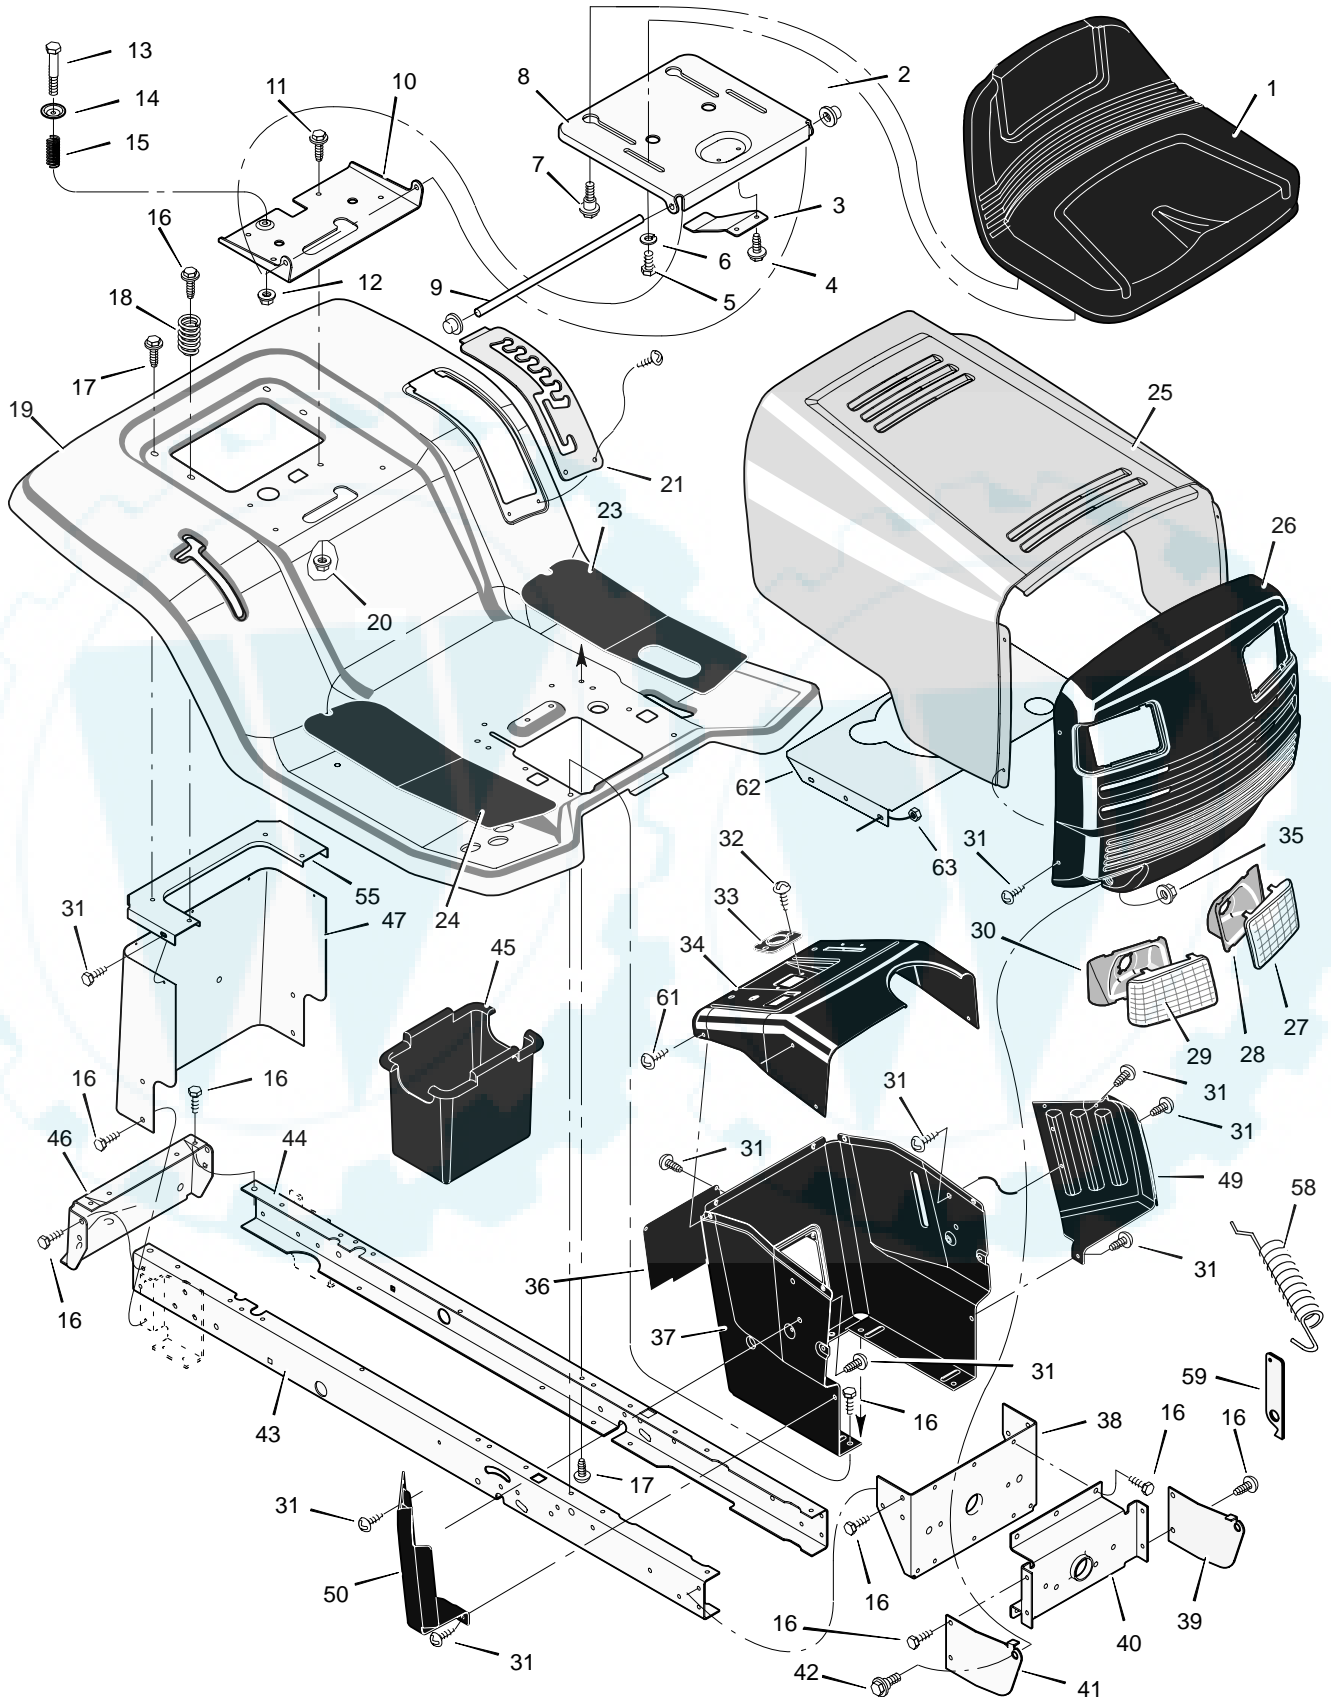

MODEL 42591x88B VRO4216HX

REPAIR PARTS CHASSIS & HOOD

MODEL 42591x88B VRO4216HX

REPAIR PARTS CHASSIS & HOOD

Key No.	Description	Part No.	Key No.	Description	Part No.
1	Seat	94163	32	Screw	26x238
2	Cap, Push On	28x23	33	Bearing, Steering	94075
3	Spring	94057	34	Dash	94590E700
4	Screw	26x229	35	Nut	15x84
5	Bolt, Wing	94160	36	Panel, Access	93007E700
6	Washer	17x47 Z	37	Support, Dash	95318E700
7	Bolt, Shoulder	9x56	38	Bracket, Rear Hanger	94013E700
8	Support, Seat	94154E700	39	Support, Left Grille	94085E700
9	Rod, Pivot	94156 Z	40	Axle, Hanger	94007E700
10	Bracket, Pivot	94153E700	41	Support, Right Grille	94084E700
11	Bolt	1x45	42	Bolt, Shoulder	9x58
12	Nut	15x89	43	Frame, Right	690206E700
13	Bolt, Shoulder	9x55	44	Frame, Left	690207E700
14	Washer	94155 Z	45	Container, Battery	690424
15	Spring	164x31	46	Plate, Hitch	1001002E700
16	Screw	26x249	47	Panel, Rear	94187E700
17	Screw	26x263	49	Panel, Left Side	95218E700
18	Spring	164x30	50	Panel, Right Side	95217E700
19	Deck, Seat	94150E549	55	Plate, Rear	690218E700
20	Nut	15x88	58	Extension, Spring	165x124
21	Plate, Index	94886E700	59	Bracket	94830 Z
23	Mat, Left	94109	61	Screw	26x201
24	Mat, Right	94108	62	Plenum	94113E700
25	Hood	94090E549	63	Locknut	15x116
26	Grille	94087E700	—	Decal, Right Hood	48x249
27	Lens, Left	94093	—	Decal, Left Hood	48x400
28	Bezel, Left	94089 Z	—	Decal, Victa	48x018
29	Lens, Right	94092	—	Decal, Dash	44x6973
30	Bezel, Right	94088 Z	—	Decal, Warning	44x6828
31	Screw	26x270	—	Book, Instruction	F-99850