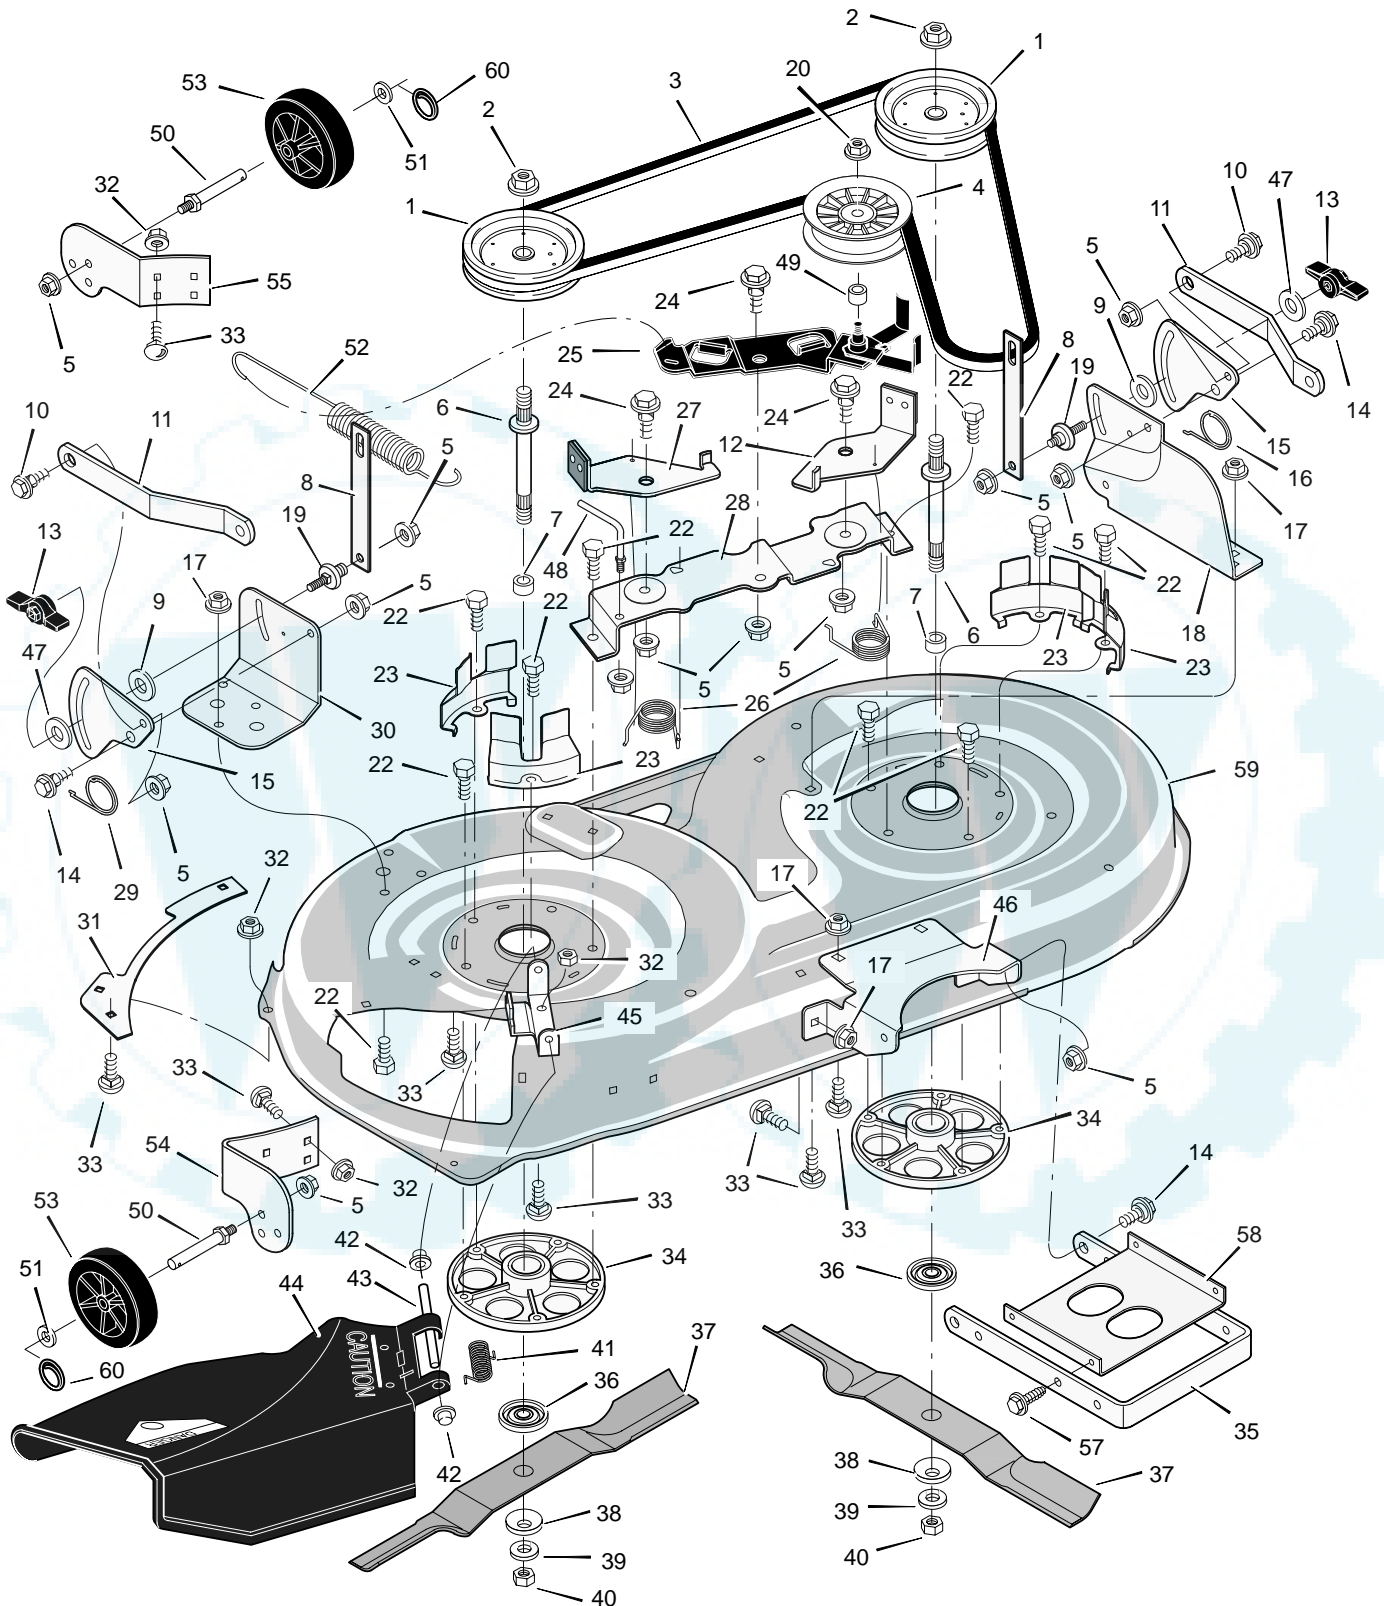

MODEL 42591x88B VRO4216HX

**REPAIR PARTS
MOWER HOUSING SUSPENSION**

Key No.	Description	Part No.	Key No.	Description	Part No.
1	Grip	92698	22	Washer	17x168
2	Handle, PTO	94100 Z	23	Washer	17x57
3	Pad, Switch	94022 Z	24	Pin, Hair	31x4
4	Bolt	25x3	25	Washer	17x91 Z
5	Grip	92697	26	Bolt, Carriage	2x85
6	Spring	166x40	27	Lever Assembly, Lift	690363E700
7	Washer	17x103	30	Pin	94067
8	Handle, Lift	690533	31	Bracket, Rear Suspension	94055E700
9	Lever, PTO	94017 Z	32	Spacer, Lifter	690151
10	Bolt, Shoulder	9x39	33	Bolt, Shoulder	9x53
11	Pin, Cotter	30x20	34	Bracket, Pivot	94015E700
12	Washer	17x91 Z	36	Washer	17x191
13	Link, PTO	94004 Z	37	Nut, Flange	15x84
14	Nut, Flange	15x84	38	Spring	165x131
15	Screw	26x249	39	Nut, Flange	15x68
16	Spring	166x39	40	Bracket, PTO	94005E700
17	Bracket, PTO	94018E700	41	Hanger, Left Deck	94027E700
18	Spring	165x119	42	Hanger, Right Deck	94026E700
19	Crank, PTO	690394E700	43	Rod, Hanger	94158Z
20	Link, Lift	690212E700	44	Bracket, Suspension	94058E700
21	Link, Lift Handle	690122E700			

MODEL 42591x88B VRO4216HX

REPAIR PARTS MOWER HOUSING