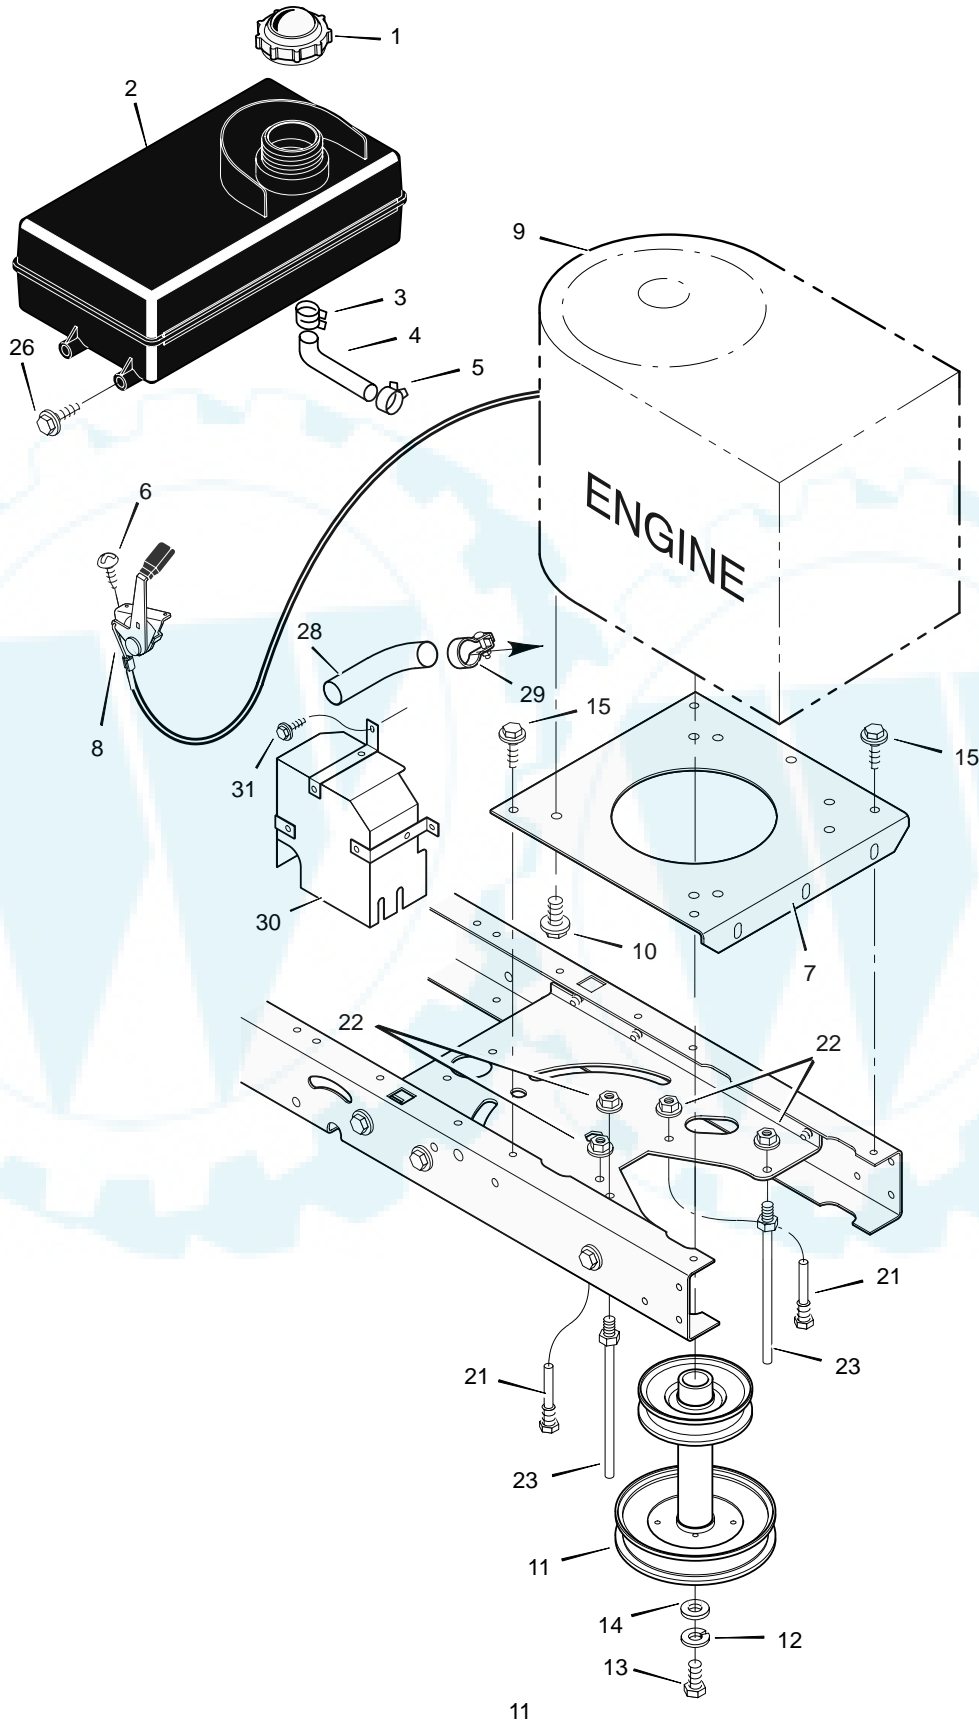

MODEL 42591x88B VRO4216HX

REPAIR PARTS MOWER HOUSING

Key No.	Description	Part No.	Key No.	Description	Part No.
1	Pulley, Jackshaft	94199	32	Nut, Flange	15x88
2	Nut, Hex	15x121	33	Bolt, Carriage	2x53
3	Belt, Mower Drive	37x88	34	Mandrell Housing	92574
4	Pulley, Idler	690387	35	Bracket, Suspension	94058E700
5	Nut, Flange	15x84	36	Adapter, Blade	92466
6	Jackshaft	94129	37	Blade	690205E701
7	Spacer	94130	38	Washer	17x166
8	Link, Lift	690212E700	39	Washer	17x165
9	Pad, Friction	94137	40	Nut	15x100
10	Bolt, Shoulder	9x52	41	Spring	166x4
11	Bracket, Suspension	94055E700	42	Cap, Push On	28x23
12	Pad Assembly, Left Brake	94049E700	43	Rod, Deflector	94957 Z
13	Knob	94068	44	Deflector Assembly	94707 SE
14	Bolt, Shoulder	9x51	45	Bracket, Deflector Hinge	94956E700
15	Plate, Suspension	94128E700	46	Bracket, Front Hanger	94190E700
16	Spring	166x43	47	Washer	17x45 Z
17	Nut, Flange	15x79	48	Guide, Belt	94781
18	Bracket, Suspension	94192E700	49	Spacer	690369
19	Pin, Hanger	95194	50	Bolt, Axle	94025
20	Nut, Flange	15x98	51	Washer	17x91 Z
22	Bolt	25x7	52	Spring, Extension	165x119
23	Cover, Pulley	94051E700	53	Wheel, Gage	92683
24	Bolt, Shoulder	9x39	54	Bracket, Right Wheel	92422E700
25	Arm, Idler	690408E700	55	Bracket, Left Wheel	92423E700
26	Spring	166x41	57	Screw	26x249
27	Pad Assembly, Right Brake	94047E700	58	Stiffener	94604E700
28	Bracket, Brake	94193E700	59	Housing, Blade *	94814E700
29	Spring	166x42	60	Ring, Locking	31x11
30	Bracket, Suspension	94191E700	1-60	Complete Mower Housing Assembly	776007
31	Plate	92426E700			

* Includes Key No. 17, 18, 30, 31, 32, 33, 45, 46, 53, 54, 55, and 56.

MODEL 42591x88B VRO4216HX

**REPAIR PARTS
ENGINE MOUNT**