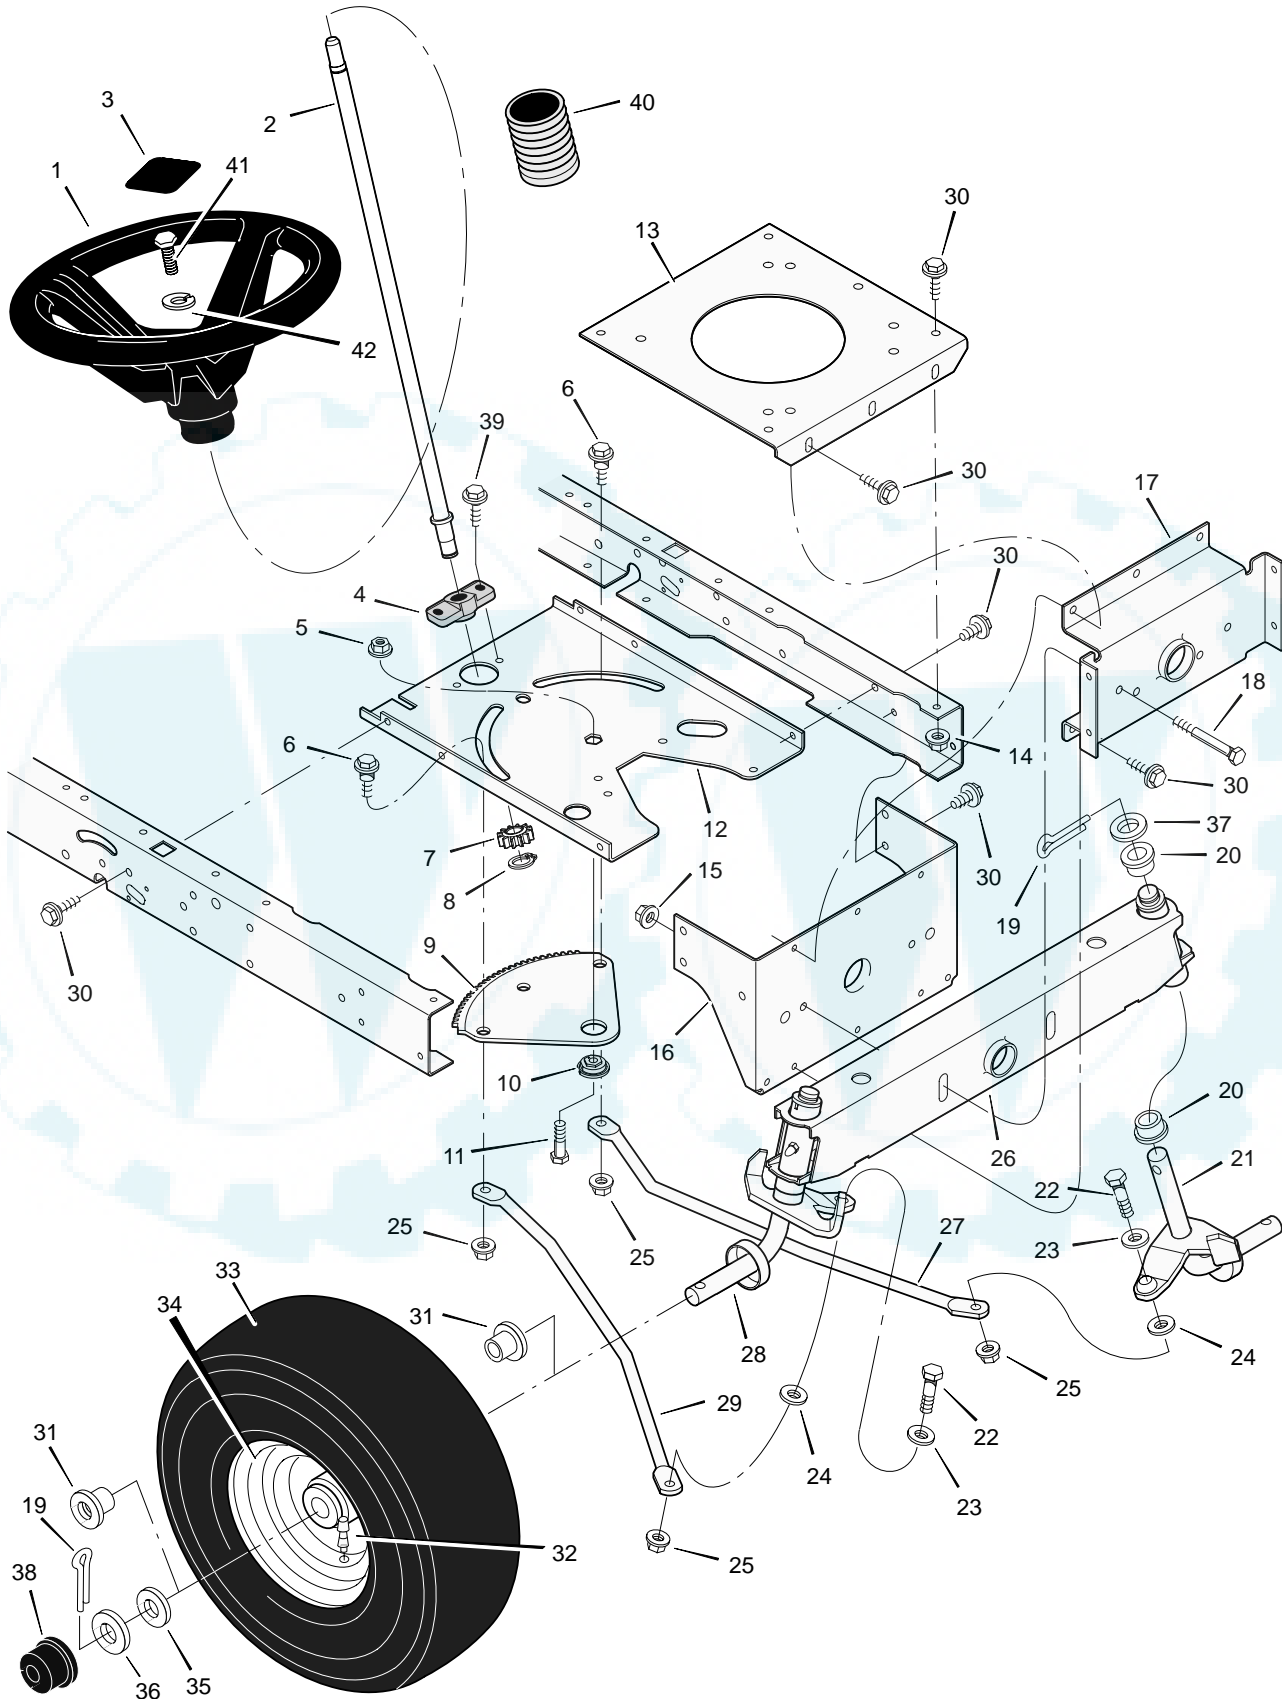

MODEL 42591x88B VRO4216HX

REPAIR PARTS STEERING

MODEL 42591x88B VRO4216HX

**REPAIR PARTS
STEERING**

Key No.	Description	Part No.	Key No.	Description	Part No.
1	Wheel, Steering	95336	23	Washer	17x104
2	Post, Steering	690625	24	Washer	17x53 Z
3	Insert, Steering Wheel	95338	25	Nut, Flange	15x84
4	Bearing	94124	26	Axle Assembly	690210E700
5	Nut, Flange	15x79	27	Drag Link, Left	95329E700
6	Bolt, Shoulder	9x57	28	Spindle Assembly, Right	94575E700
7	Gear, Pinion	690183E700	29	Drag Link, Right	95328E700
8	Ring, Snap	11x25	30	Screw	26x249
9	Gear, Sector	94121E700	31	Bearing, Wheel	91334
10	Bearing	94123	32	Stem, Valve	24373
11	Bolt	1x84	33	Tire *	24380
12	Plate, Steering	690551E700	—	Tube	407924
13	Plate, Engine	94006E700	34	Wheel and Tire Assembly	94581-601
14	Nut, Flange	15x88	35	Washer	17x195
15	Nut, Flange	15x118	36	Washer	17x192
16	Bracket, Hanger	94013E700	37	Washer	17x113
17	Axle, Hanger	94007E700	38	Hub Cap	94618
18	Bolt	1x146	39	Screw	26x267
19	Pin, Cotter	30x49	40	Bellows	92059
20	Bearing	690150	41	Bolt	1x158
21	Spindle Assembly, Left	94576E700	42	Lockwasher	17x146
22	Bolt	1x111			

* When you order a tire, make sure to give the brand name of the tire so that the tread pattern on the tire will match.