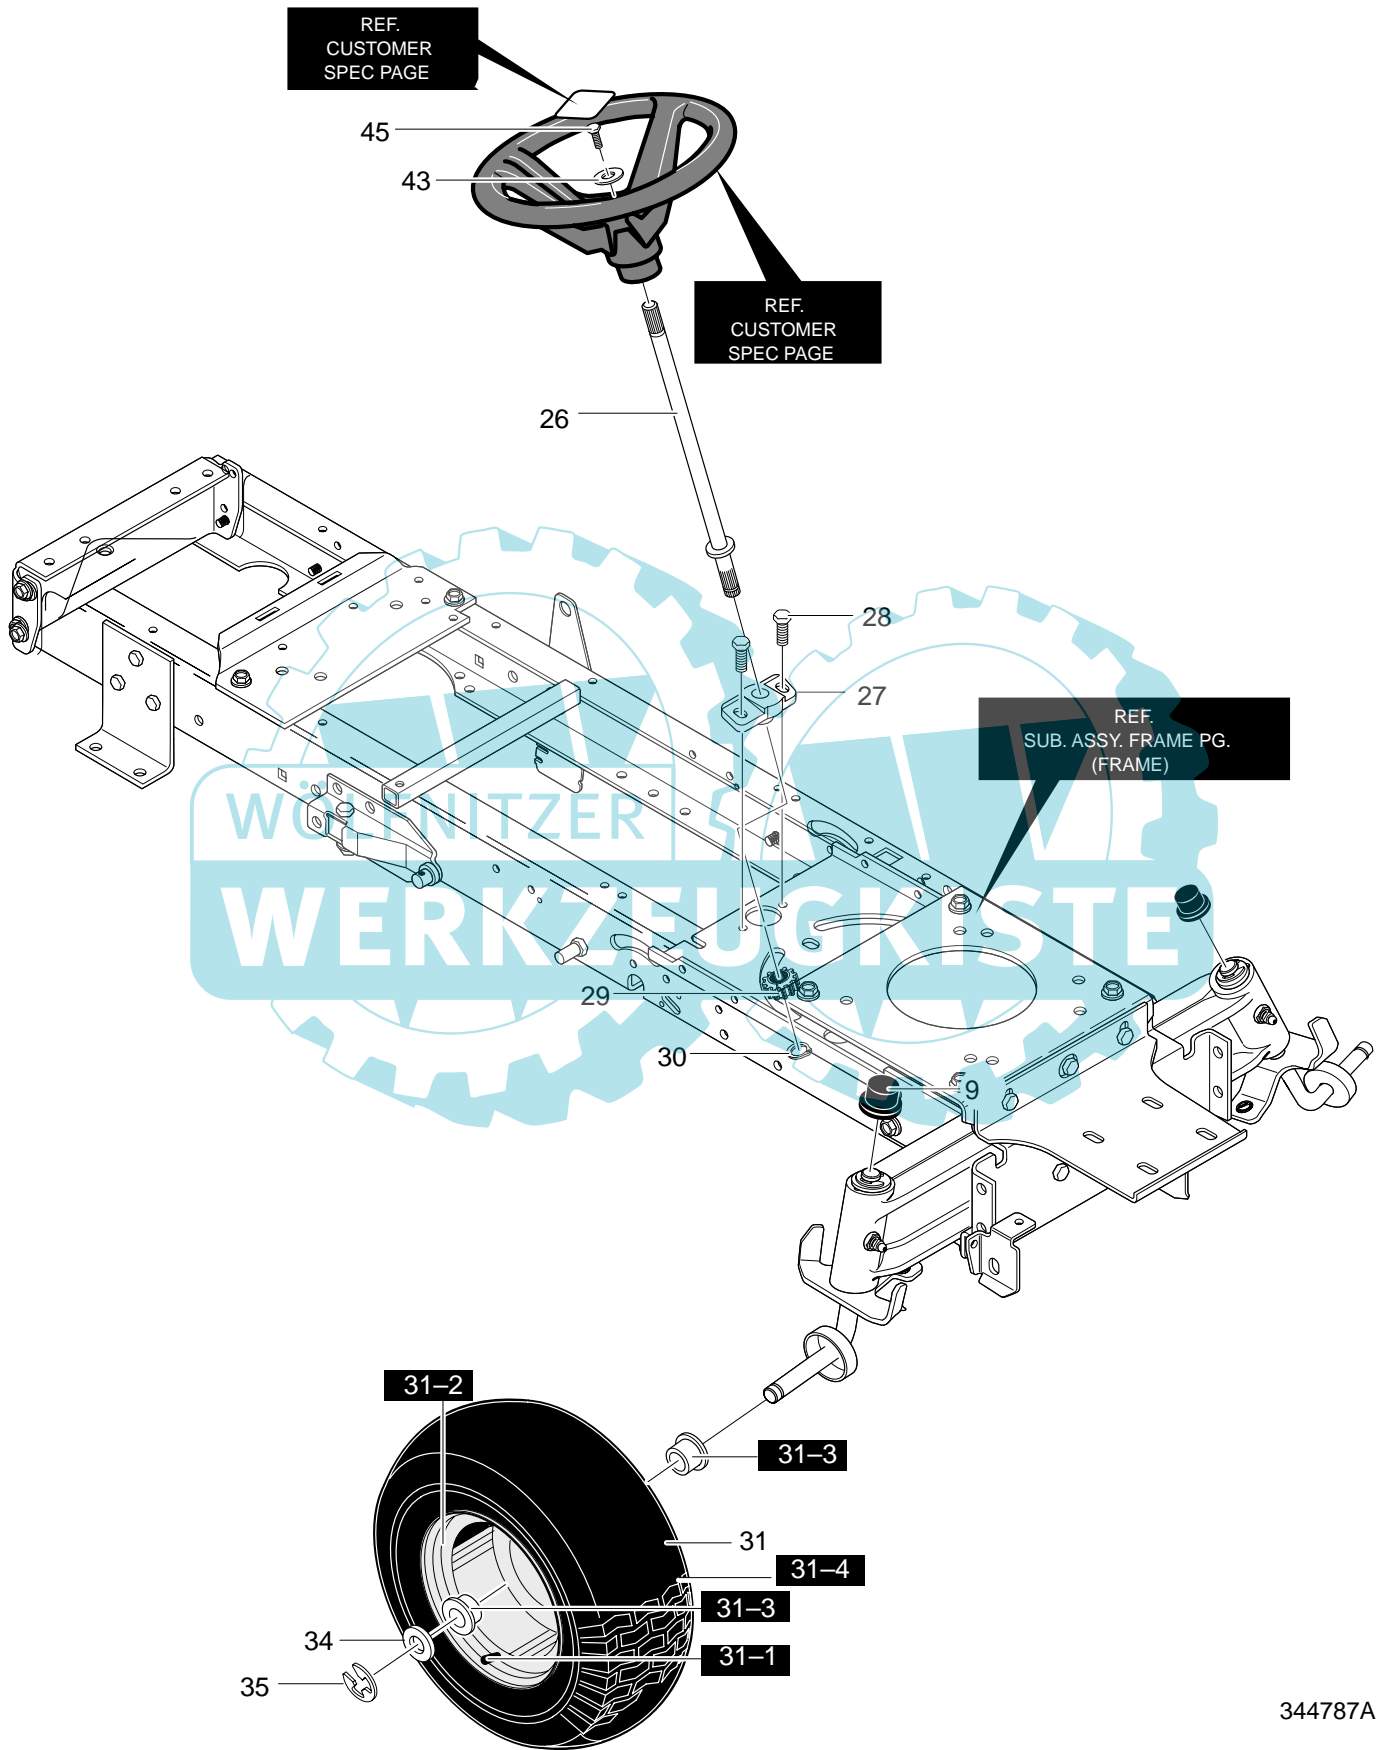

344787A

Key No.	Description	Part No.
9	Dust Hub Cap	094618
26	Shaft, Steering	094520
27	Bearing-Lower	094124
28	Screw, 5/16-18x.75	711606
29	Gear, Pinion	094122
30	Retaining Ring	710102
31	Tire & Rim	692641
31-1	Valve Stem	338512
31-2	Rim	338517
31-3	Bearing	338513
31-4	Tire	338514
34	Flatwasher	17x192
35	E-Ring	0011X3
43	Flat washer	17x146
45	Screw 1/4-20x.75	0025x3
—	Hub Cap	094618