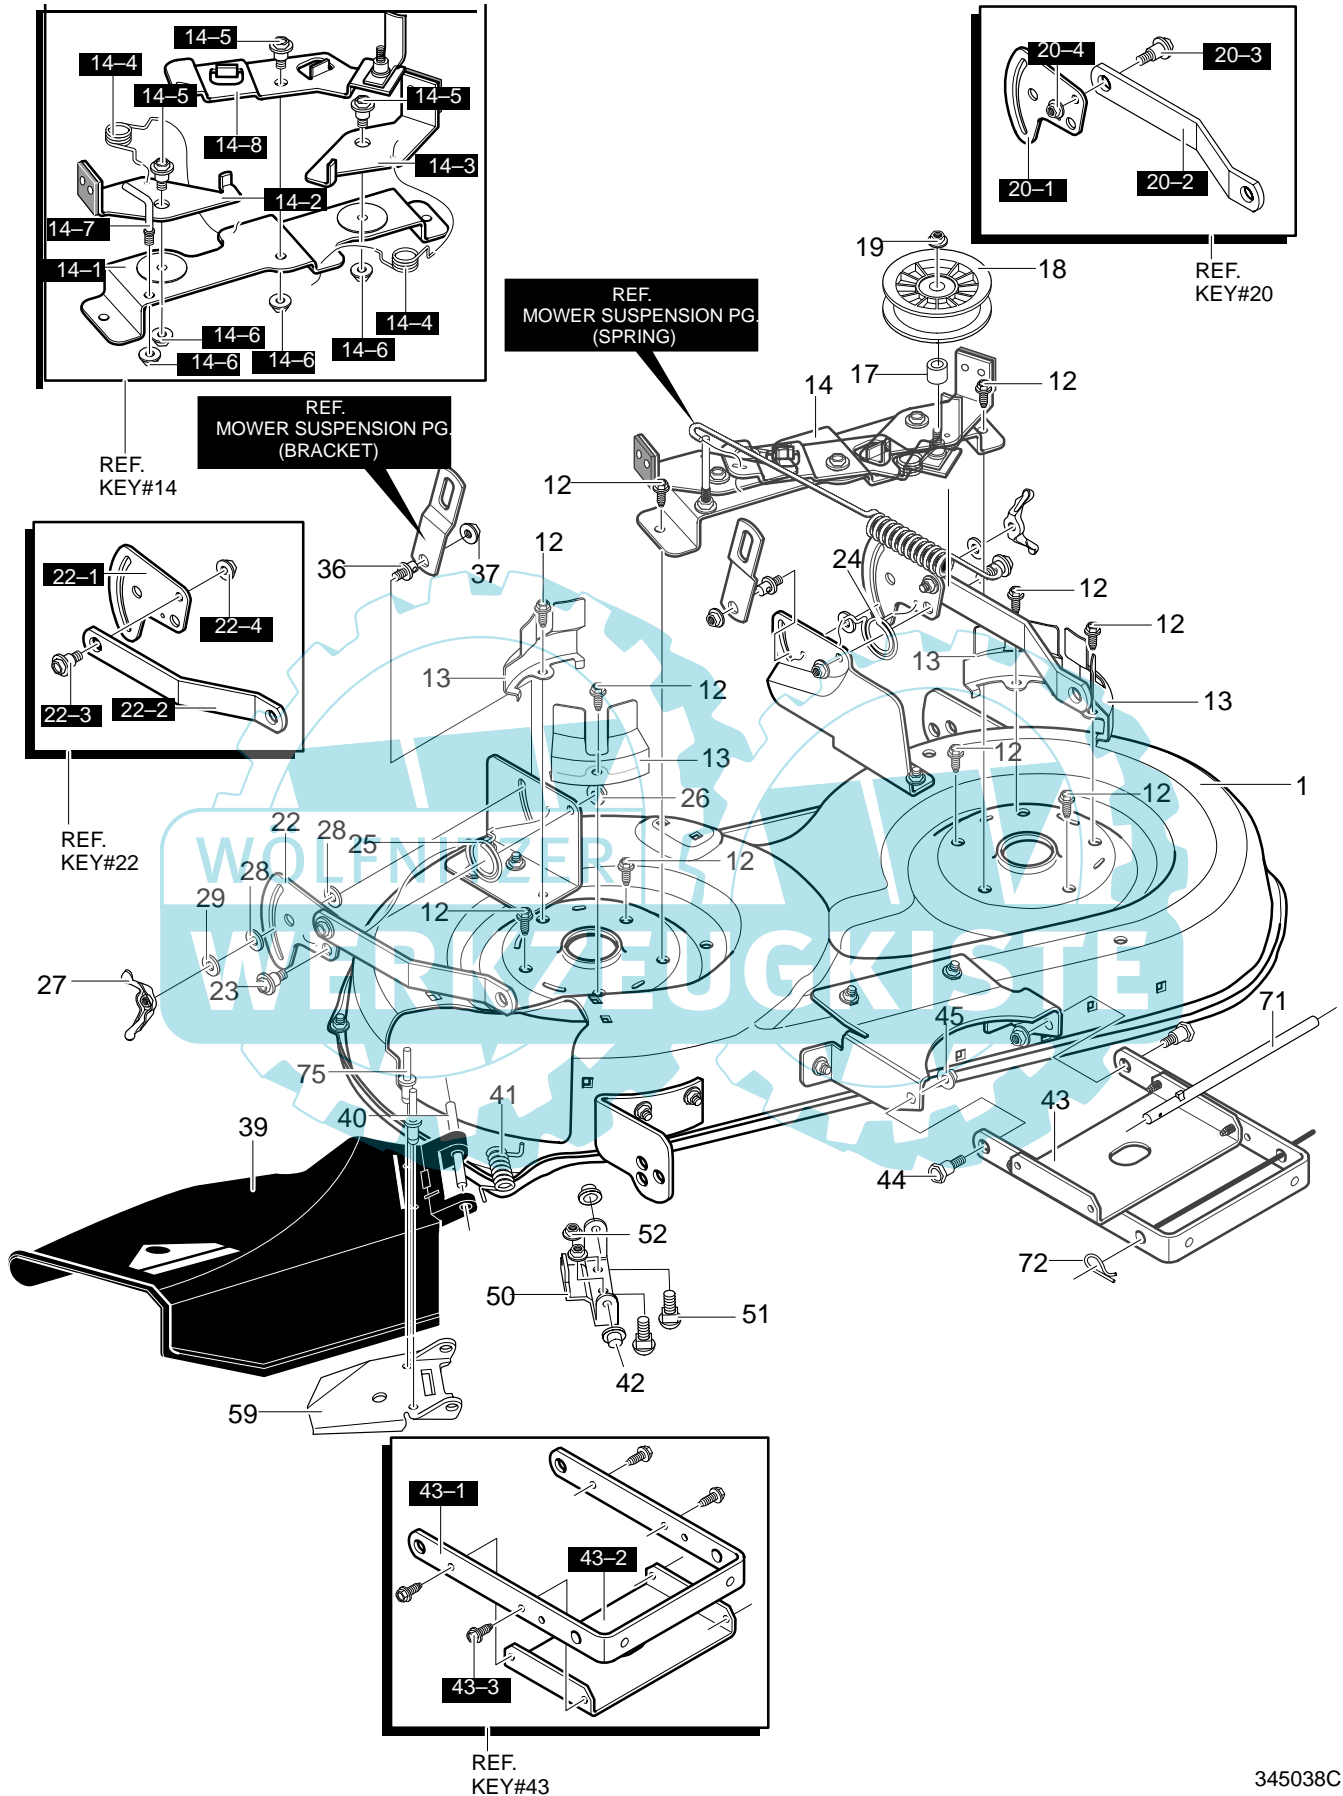

Key No.	Description	Part No.	Key No.	Description	Part No.
1	Blade Housing Assembly	94189-821	23	Bolt, Shoulder	711611
12	Engine Bolt 3/8x1.25	0025x7	24	Spring, Torsion LH	710113
13	Cover, Segment Belt Guide	94051-821	25	Spring, Torsion RH	710112
14	Asm., Brkt supt w/Brakes	690138-821	26	Nut, 3/8-16	711622
14-1	Bracket, Brake Mtg.	94193	27	Wingnut, 5/16-18	711600
14-2	Assy., Brake RH	94047	28	Pad, Friction	94137
14-3	Assy., Brake LH	94049	29	Washer	711628
14-4	Torsion Spring	710227	36	Pin, Hanger	711595
14-5	Bolt, 3/8-16 HSSH	710098	37	Nut, 3/8-16	711622
14-6	Nut, .38-16 Fling Ctrlk	015x84	39	Deflector Chute	94687
14-7	Screw Guide	94781	40	Rod, Chute Deflector	95303
14-8	Assy., Idler Arm	690408	41	Spring, Torsion	710194
14-9	Nut, .32-18 Fling Ctrlk	015x88	42	Nut, Push Cap	711627
17	Spacer, 1/2 to 17MM	690369	43	Asm., Bracket & Stiffener	690058-821
18	Idler Pulley	690451	43-1	Bracket, Front Suspension	94058
19	Nut, 3/8-16 Hwdfllk Mack	711920	43-2	Stiffener	95057
20	Asm., Plate Rear Sus. Brkt LH	341594-821	43-3	Screw, 5/16-18x.75	26x249
20-1	Plate-Suspension	94128	44	Bolt, Shoulder .375	009x51
20-2	Suspension Bracket Rear	94055	45	Nut, 3/8-16 Wdfllk Mack	015x84
20-3	Bolt, Shoulder	710095	50	Bracket, Chute Attach	94956-821
20-4	Nut, 3/8-16	710140	51	Carr. Bolt, 5/16-18x.63	711661
22	Assy, Plate,Rear Sus Bkt RH	341593-821	52	Nut, 5/16-18 Wdfllk	711634
22-1	Plate-Suspension	94128	59	Deflector Support	94686-821
22-2	Suspension Bracket Rear	94055	71	Rod, Hanger	95295
22-3	Bolt, Shoulder	710095	72	Hair Pin	711676
22-4	Nut, 3/8-16	710140	75	Rivet, Semi	711624