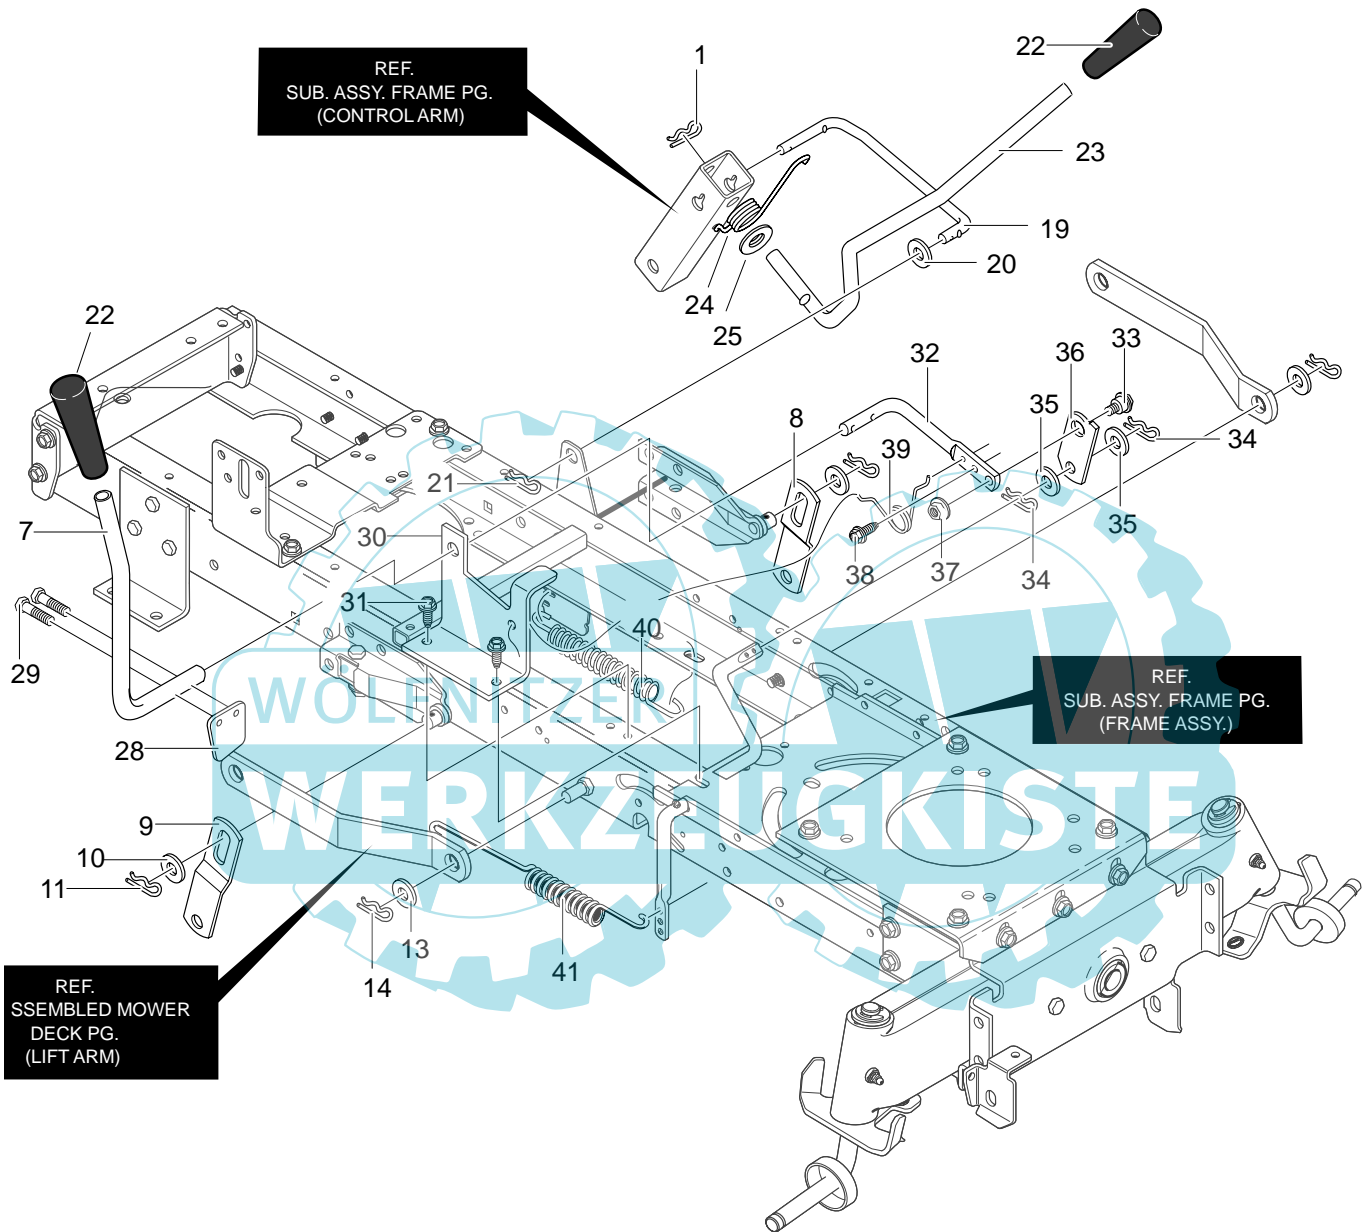

Key No.	Description	Part No.	Key No.	Description	Part No.
1	Hair Pin	0031x4	27	PTO Handle	94826 Z
8	Link, Lift LH	94611-821	28	Paddle Switch	95284
9	Link, Lift RH	94053-821	29	Screw, Thd Form	711621
10	Flat washer	017x91	30	Bracket, PTO	94018-821
11	Hair Pin	0031x4	31	Screw, 5/16-18x.50 (26x277)	780055
13	Flat washer	017x91	32	Lever, PTO	95283
14	Hair Pin	0031x4	33	Bolt, Shoulder 3/8-16	711613
19	Link, Lift Handle	95285	34	Hair Pin	711659
20	Flat washer	711617	35	Washer, Flat	711615
21	Hair Pin	0031x4	36	Link PTO	95282
22	Grip	94506	37	Nut, 3/8-16	711622
23	Handle, Lift	690533	38	Screw, 5/16-18x.75	711606
24	Washer, Flat	711616	39	Torsion Spring	710141
25	Torsion Spring	710111	40	Spring	165x117
26	Grip	94505	41	Spring, Extension (165x118)	710208