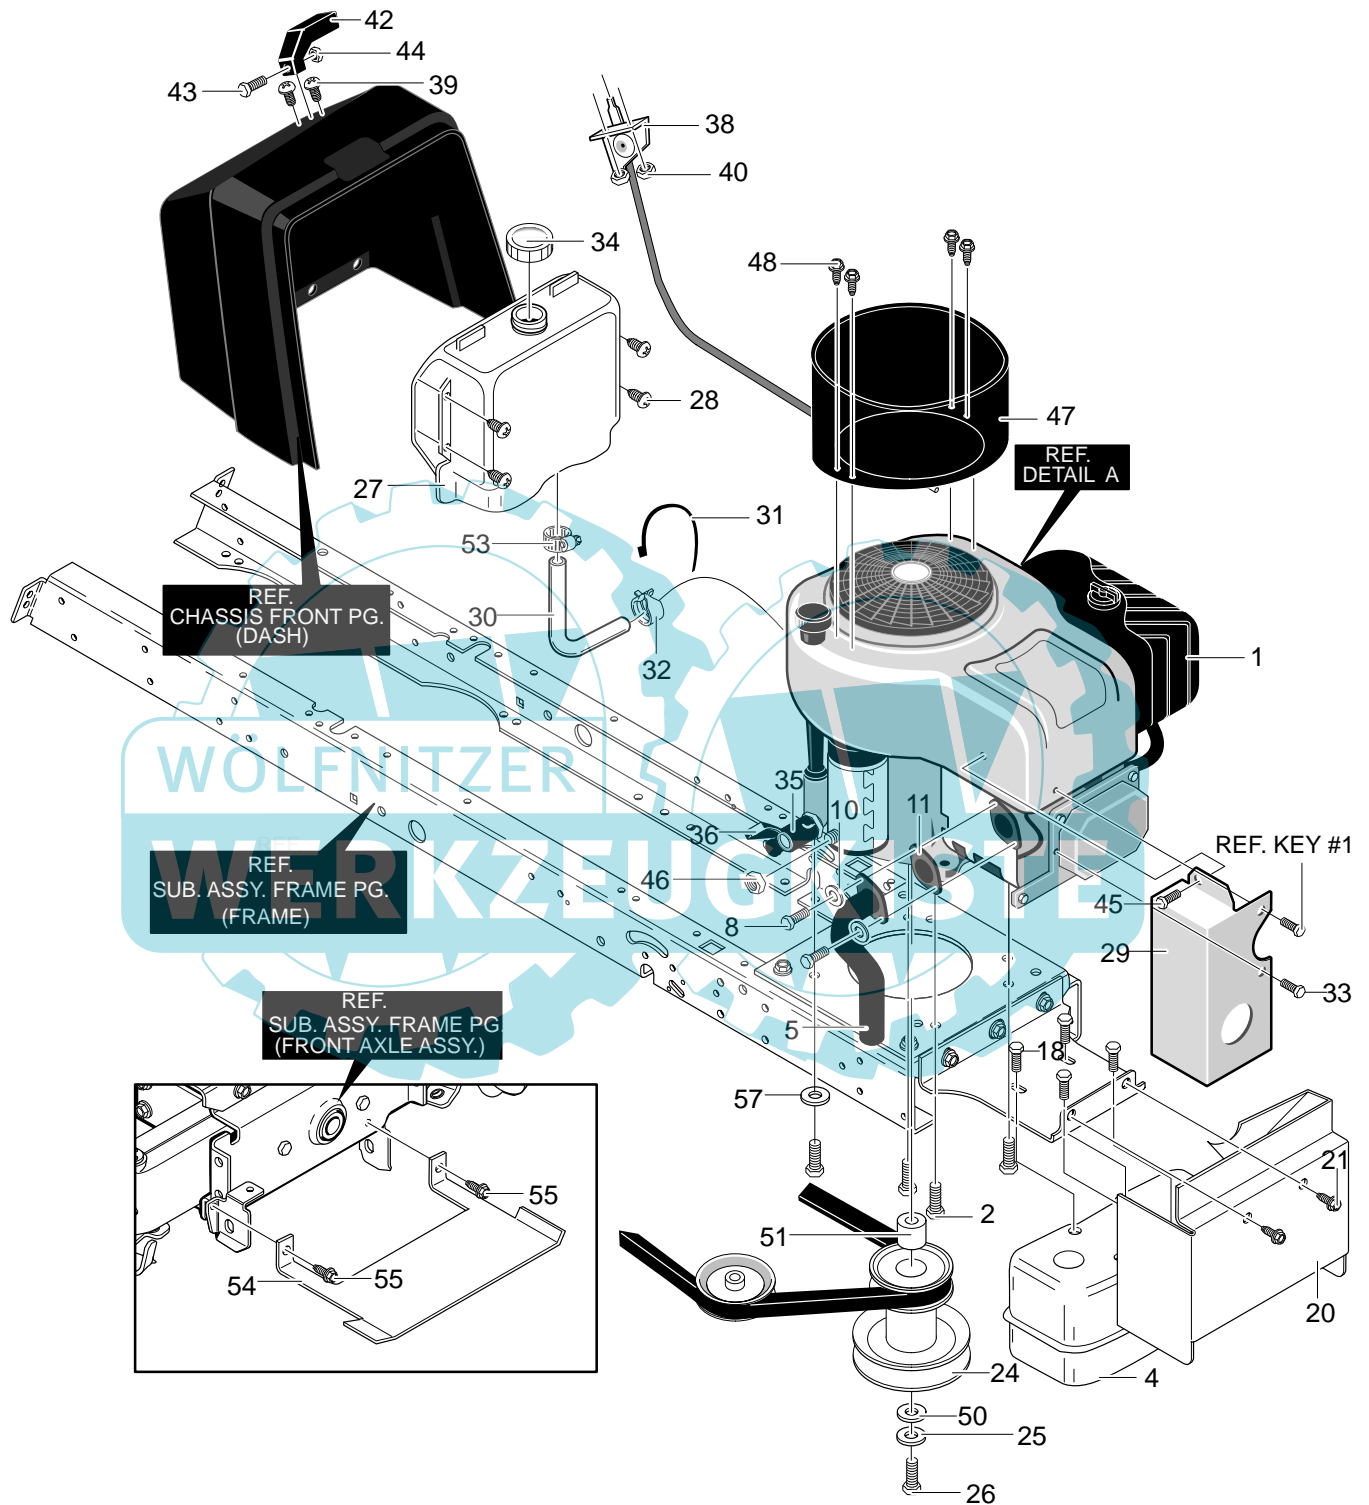

* Contact your nearest transaxle dealer for parts and service.

For information on Replacement Parts see the Central Parts Distributor in your area.

344787A

Key No.	Description	Part No.
9	Dust Hub Cap	094618
26	Shaft, Steering	094520
27	Bearing-Lower	094124
28	Screw, 5/16-18x.75	711606
29	Gear, Pinion	094122
30	Retaining Ring	710102
31	Tire & Rim	692641
31-1	Valve Stem	338512
31-2	Rim	338517
31-3	Bearing	338513
31-4	Tire	338514
34	Flatwasher	17x192
35	E-Ring	0011X3
43	Flat washer	17x146
45	Screw 1/4-20x.75	0025x3
—	Hub Cap	094618

Key No.	Description	Part No.	Key No.	Description	Part No.
1	Hair Pin	0031x4	27	PTO Handle	94826 Z
8	Link, Lift LH	94611-821	28	Paddle Switch	95284
9	Link, Lift RH	94053-821	29	Screw, Thd Form	711621
10	Flat washer	017x91	30	Bracket, PTO	94018-821
11	Hair Pin	0031x4	31	Screw, 5/16-18x.50 (26x277)	780055
13	Flat washer	017x91	32	Lever, PTO	95283
14	Hair Pin	0031x4	33	Bolt, Shoulder 3/8-16	711613
19	Link, Lift Handle	95285	34	Hair Pin	711659
20	Flat washer	711617	35	Washer, Flat	711615
21	Hair Pin	0031x4	36	Link PTO	95282
22	Grip	94506	37	Nut, 3/8-16	711622
23	Handle, Lift	690533	38	Screw, 5/16-18x.75	711606
24	Washer, Flat	711616	39	Torsion Spring	710141
25	Torsion Spring	710111	40	Spring	165x117
26	Grip	94505	41	Spring, Extension (165x118)	710208