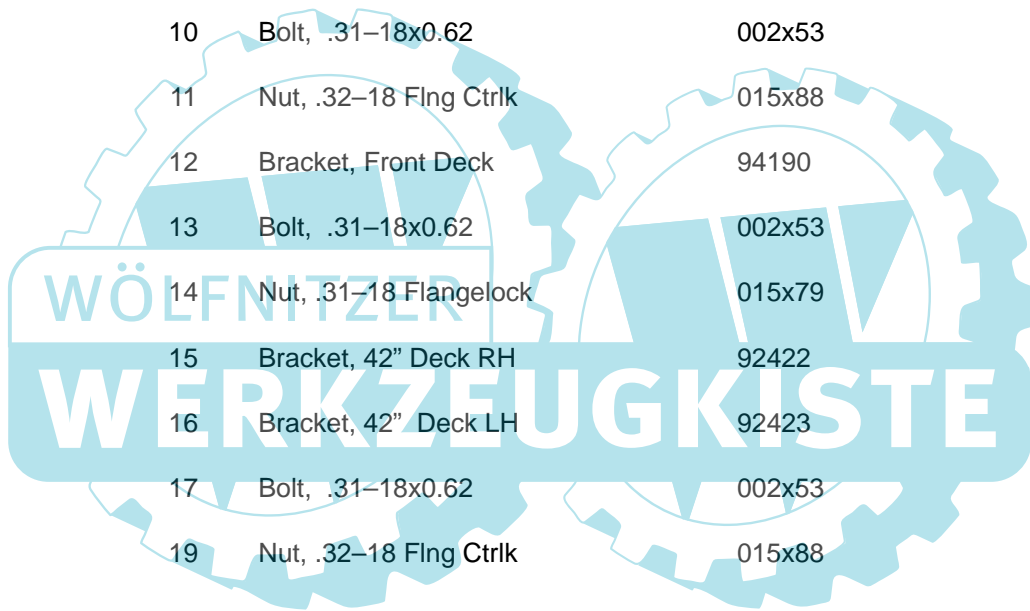

Key No.	Description	Part No.
1	42" Blade Housing	94188
2	Bracket, Deck RH	94191
3	Bracket, Deck LH	94192
4	Bolt, .31-18x0.62	002x53
5	Nut, .32-18 Flangelock	015x79
9	Plate, Rear Toeguard	92426
10	Bolt, .31-18x0.62	002x53
11	Nut, .32-18 Flng Ctrlk	015x88
12	Bracket, Front Deck	94190
13	Bolt, .31-18x0.62	002x53
14	Nut, .31-18 Flangelock	015x79
15	Bracket, 42" Deck RH	92422
16	Bracket, 42" Deck LH	92423
17	Bolt, .31-18x0.62	002x53
19	Nut, .32-18 Flng Ctrlk	015x88