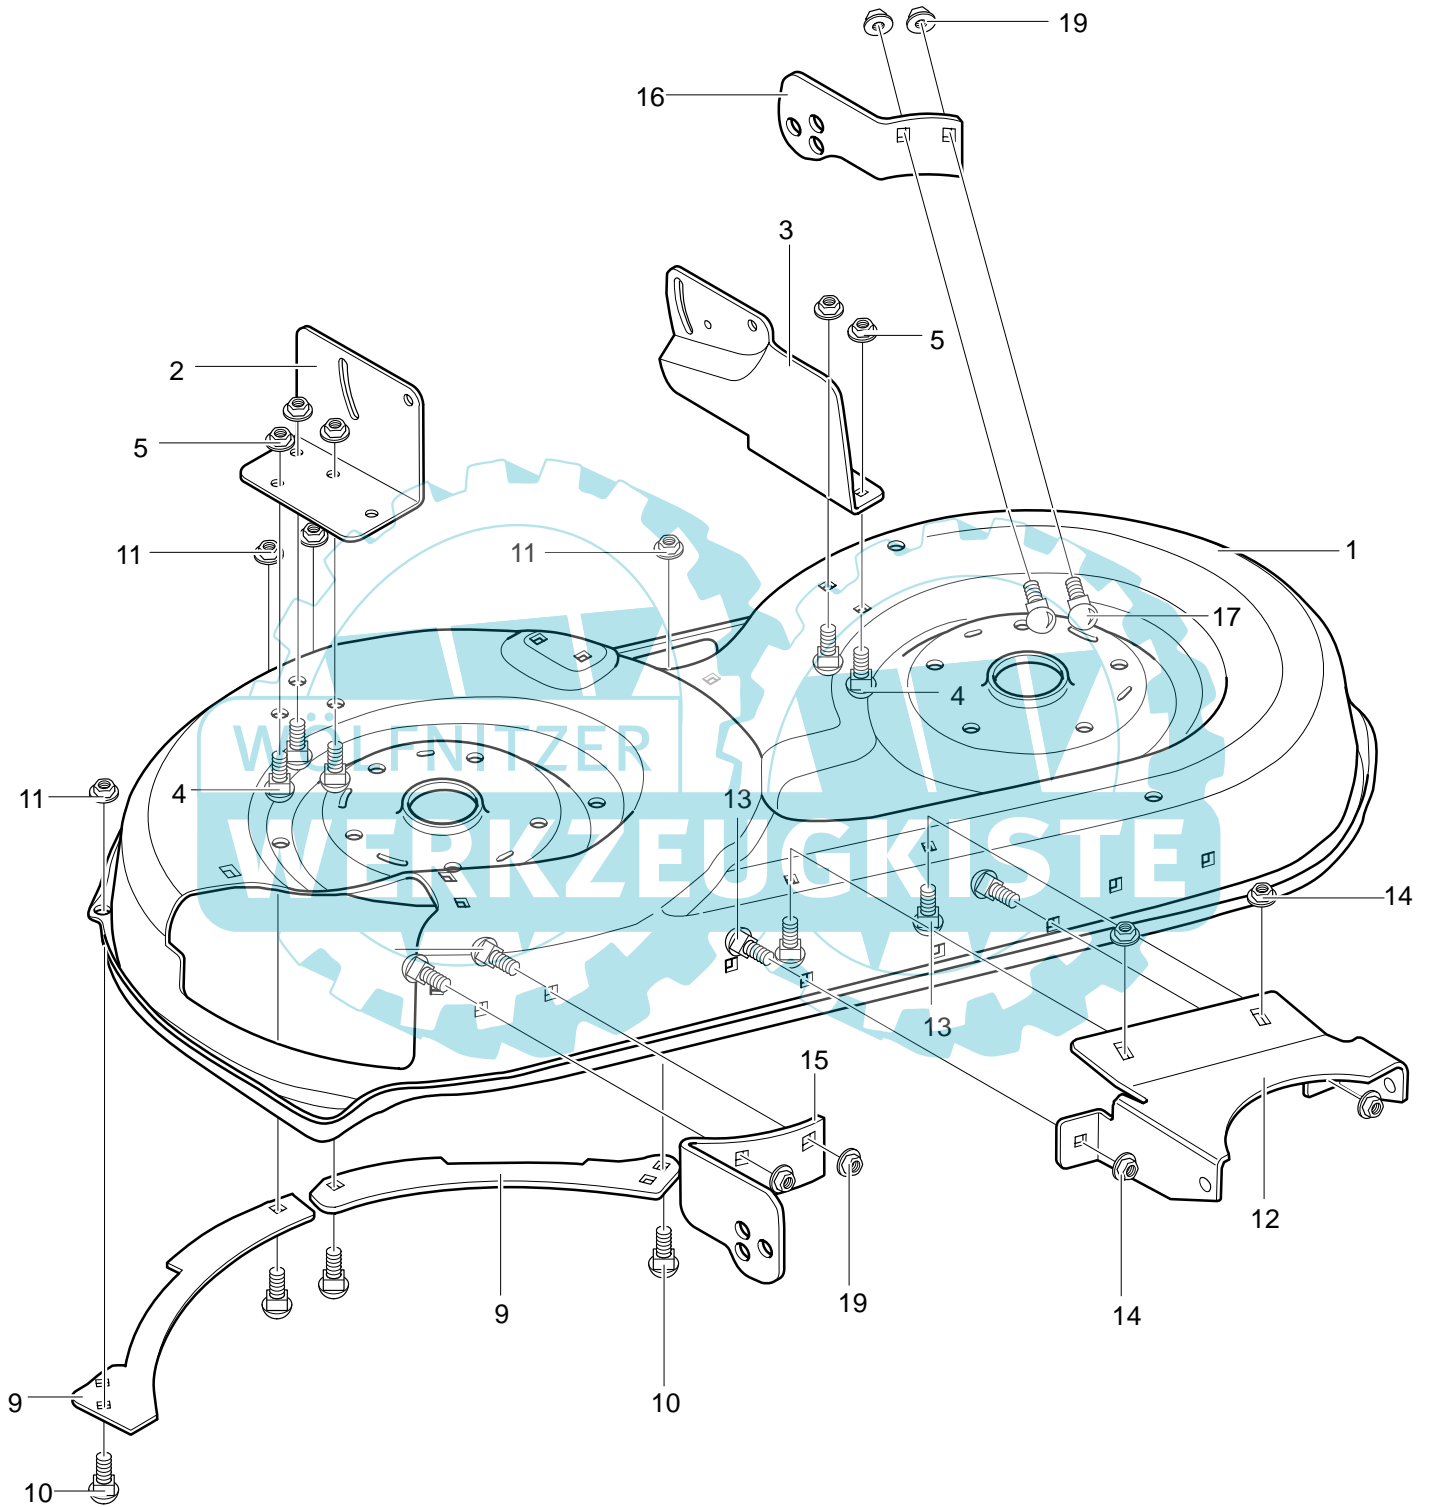

Key No.	Description	Part No.
1	42" Blade Housing	94188
2	Bracket, Deck RH	94191
3	Bracket, Deck LH	94192
4	Bolt, .31-18x0.62	002x53
5	Nut, .32-18 Flangelock	015x79
9	Plate, Rear Toeguard	92426
10	Bolt, .31-18x0.62	002x53
11	Nut, .32-18 Flng Ctrlk	015x88
12	Bracket, Front Deck	94190
13	Bolt, .31-18x0.62	002x53
14	Nut, .31-18 Flangelock	015x79
15	Bracket, 42" Deck RH	92422
16	Bracket, 42" Deck LH	92423
17	Bolt, .31-18x0.62	002x53
19	Nut, .32-18 Flng Ctrlk	015x88