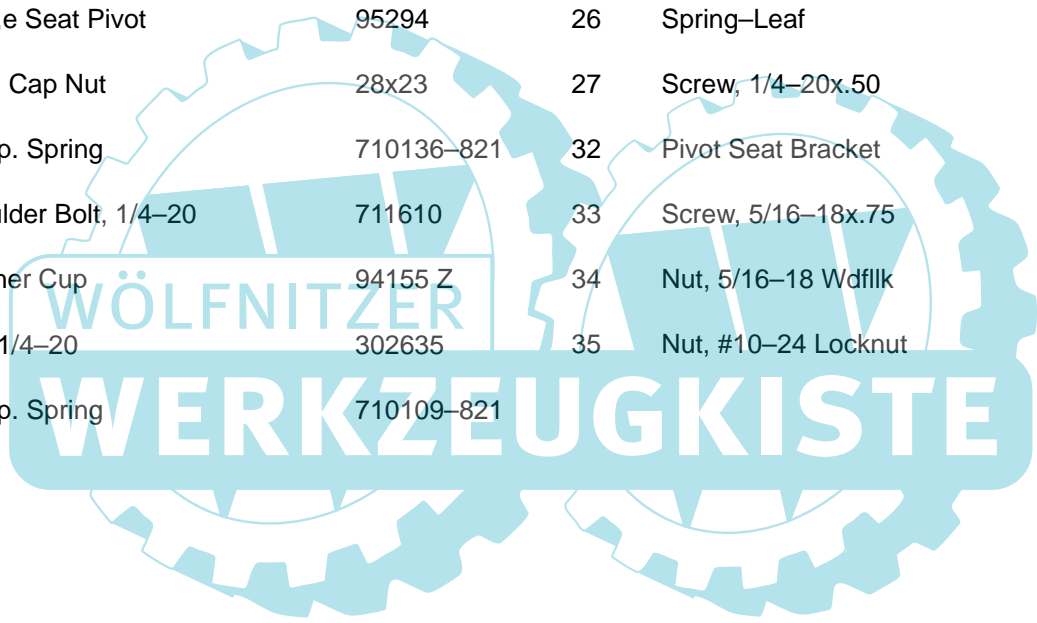

REF. CHASSIS
REAR PG.

REF. ENGINE
& CONTROL PG

REF. KEY #22

344695A

Key No.	Description	Part No.	Key No.	Description	Part No.
1	Bracket, Hood RH	95413-821	11-4	Rod, Dash Brace	95406
2	Bracket, Hood LH	95414-821	11-5	Screw, 1/4-20x.50	710264
3	Screw, 5/16-18x.75	26x249	12	Screw, 10-24x.50	26x249
4	Dash	690630	15	Panel, Access	94638-860
5	Screw, 1/4-14x.75	26x239	16	Screw, 10-24x.50	26x270
6	Heat Shield Guard	95195-821	17	Hood	94984
7	Washer, Flat Insulate	712480	18	Lens, Headlamp	302670
8	Screw, 1/4-20x.75	302628	19	Foil, Lens	308492
9	Washer, Flat .286x.63x.065	71067	21	Foil, Heat Reflector	301452
10	Nut, 1/4-20 Reghexctrlk	73826	22	Pin, Clevis	711856
11	Assembly, Lower Console	341569-860	23	Hair Pin	711682
11-1	Tower, Lower Dash	95425	24	Washer, Flat	712480
11-2	Support, Steering	95426	25	Bushing, Steering Shaft	95404
11-3	Screw, 1/4-20x.50	710264	—	Instruction Book & Parts List	F-010737L

345046A

Key No.	Description	Part No.	Key No.	Description	Part No.
1	Seat Deck	94629-860	17	Screw, 5/16-18x.75	26x249
4	Battery Container	690424	20	Wing Bolt 5/16-18x.50	1001054
5	Screw, 1/4-20x.63	26x263	21	Flat washer	17x47
6	Plate, Lift Detent	94886-821	22	Detent Cover w/cup	94491
8	Screw, 10-24x.500	711629	24	Screw, 1/4-15	711671
9	Seat Support	94154-860	25	Flat washer	71067
10	Hing,e Seat Pivot	95294	26	Spring-Leaf	94057
11	Push Cap Nut	28x23	27	Screw, 1/4-20x.50	711592
12	Comp. Spring	710136-821	32	Pivot Seat Bracket	94153-860
13	Shoulder Bolt, 1/4-20	711610	33	Screw, 5/16-18x.75	1x45
14	Washer Cup	94155 Z	34	Nut, 5/16-18 Wdflk	15x123
15	Nut, 1/4-20	302635	35	Nut, #10-24 Locknut	711842
16	Comp. Spring	710109-821			