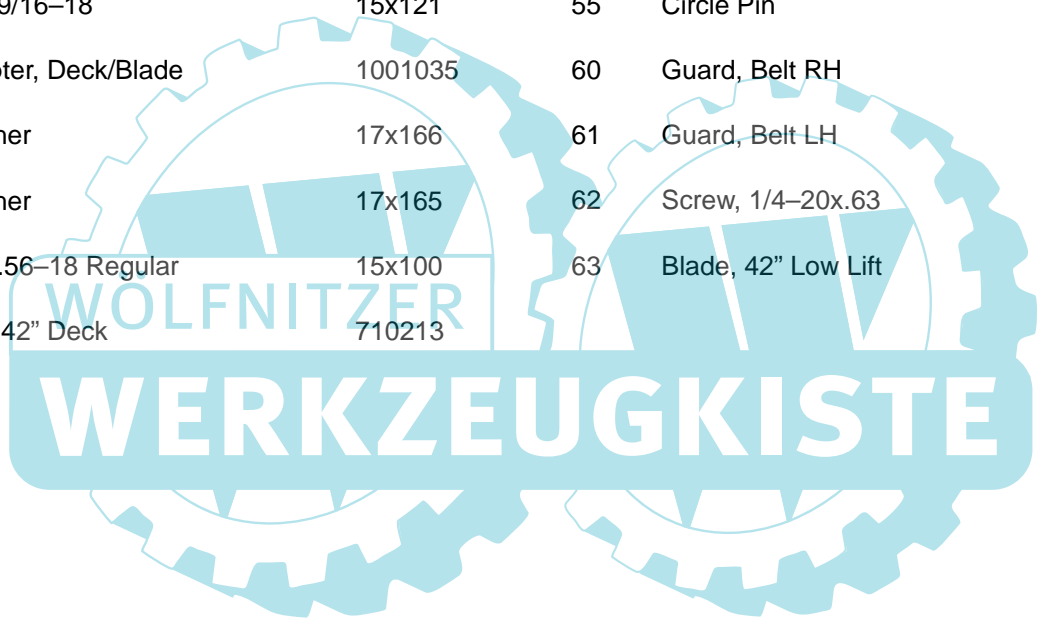

Key No.	Description	Part No.	Key No.	Description	Part No.
2	Jackshaft Assembly	1001049	46	Gauge Wheel	92683
3	Pulley, Split	95308	47	Bolt, SPSH 3/8-16	711746
4	Jackshaft	94129	48	Nut, 3/8-16 Wdfllk	711622
5	Spacer, .625x.875x1.85	94130	49	Flat washer	17x91
6	Nut, 9/16-18	15x121	55	Circle Pin	31x11
7	Adapter, Deck/Blade	1001035	60	Guard, Belt RH	94669-821
9	Washer	17x166	61	Guard, Belt LH	94668-821
10	Washer	17x165	62	Screw, 1/4-20x.63	711642
11	Nut, .56-18 Regular	15x100	63	Blade, 42" Low Lift	690205E701
21	Belt, 42" Deck	710213