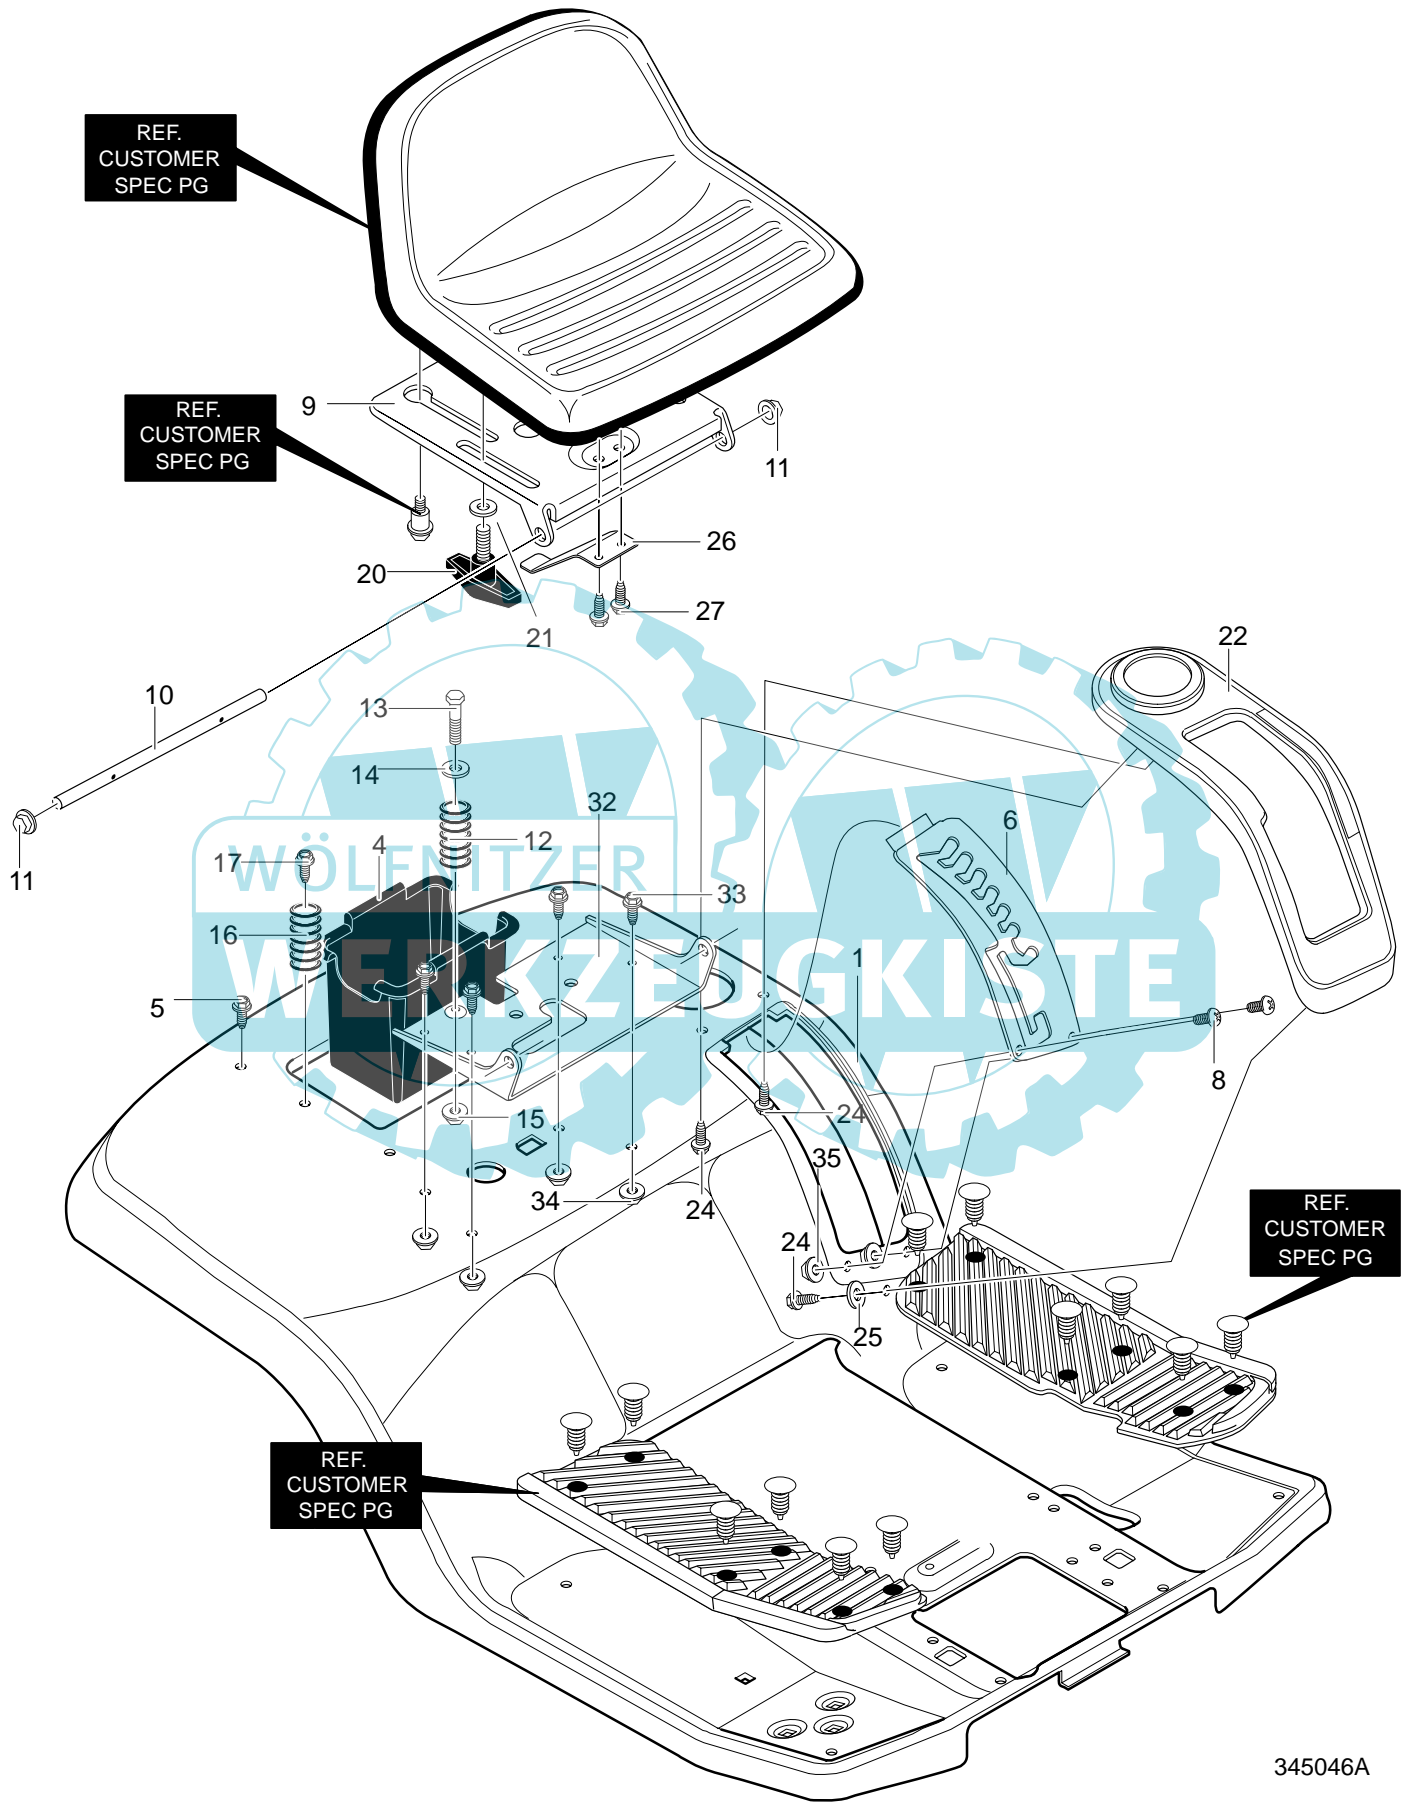

REF. CHASSIS
REAR PG.

REF. ENGINE
& CONTROL PG

REF. KEY #22

344695A

Key No.	Description	Part No.	Key No.	Description	Part No.
1	Bracket, Hood RH	95413-821	11-4	Rod, Dash Brace	95406
2	Bracket, Hood LH	95414-821	11-5	Screw, 1/4-20x.50	710264
3	Screw, 5/16-18x.75	26x249	12	Screw, 10-24x.50	26x249
4	Dash	690630	15	Panel, Access	94638-860
5	Screw, 1/4-14x.75	26x239	16	Screw, 10-24x.50	26x270
6	Heat Shield Guard	95195-821	17	Hood	94984
7	Washer, Flat Insulate	712480	18	Lens, Headlamp	302670
8	Screw, 1/4-20x.75	302628	19	Foil, Lens	308492
9	Washer, Flat .286x.63x.065	71067	21	Foil, Heat Reflector	301452
10	Nut, 1/4-20 Reghexctrlk	73826	22	Pin, Clevis	711856
11	Assembly, Lower Console	341569-860	23	Hair Pin	711682
11-1	Tower, Lower Dash	95425	24	Washer, Flat	712480
11-2	Support, Steering	95426	25	Bushing, Steering Shaft	95404
11-3	Screw, 1/4-20x.50	710264	—	Instruction Book & Parts List	F-010737L

345046A

Key No.	Description	Part No.	Key No.	Description	Part No.
1	Seat Deck	94629-860	17	Screw, 5/16-18x.75	26x249
4	Battery Container	690424	20	Wing Bolt 5/16-18x.50	1001054
5	Screw, 1/4-20x.63	26x263	21	Flat washer	17x47
6	Plate, Lift Detent	94886-821	22	Detent Cover w/cup	94491
8	Screw, 10-24x.500	711629	24	Screw, 1/4-15	711671
9	Seat Support	94154-860	25	Flat washer	71067
10	Hing,e Seat Pivot	95294	26	Spring-Leaf	94057
11	Push Cap Nut	28x23	27	Screw, 1/4-20x.50	711592
12	Comp. Spring	710136-821	32	Pivot Seat Bracket	94153-860
13	Shoulder Bolt, 1/4-20	711610	33	Screw, 5/16-18x.75	1x45
14	Washer Cup	94155 Z	34	Nut, 5/16-18 Wdflk	15x123
15	Nut, 1/4-20	302635	35	Nut, #10-24 Locknut	711842
16	Comp. Spring	710109-821			