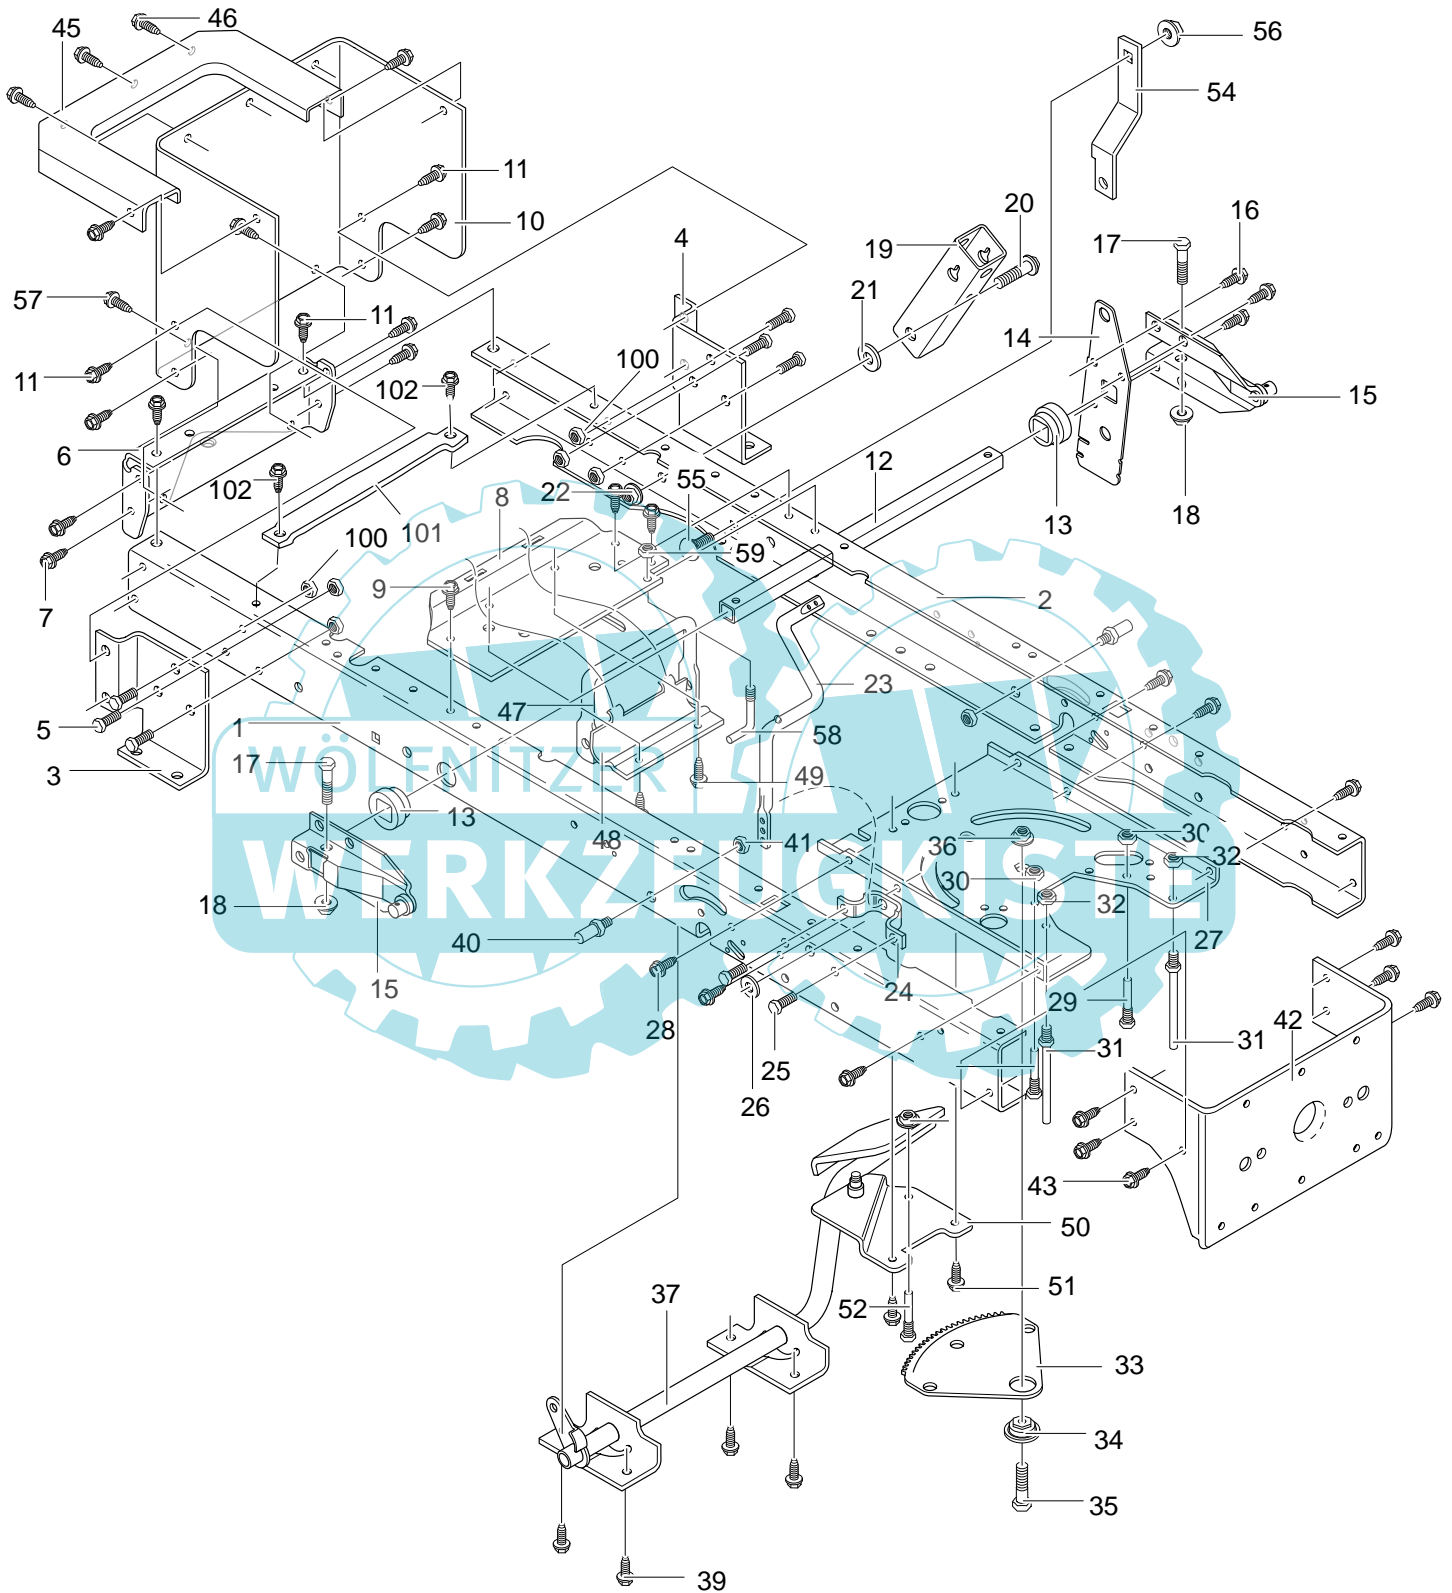

REF. CHASSIS
REAR PG.

REF. ENGINE
& CONTROL PG

REF. KEY #22

344695A

Key No.	Description	Part No.	Key No.	Description	Part No.
1	Bracket, Hood RH	95413-821	11-4	Rod, Dash Brace	95406
2	Bracket, Hood LH	95414-821	11-5	Screw, 1/4-20x.50	710264
3	Screw, 5/16-18x.75	26x249	12	Screw, 10-24x.50	26x249
4	Dash	690630	15	Panel, Access	94638-860
5	Screw, 1/4-14x.75	26x239	16	Screw, 10-24x.50	26x270
6	Heat Shield Guard	95195-821	17	Hood	94984
7	Washer, Flat Insulate	712480	18	Lens, Headlamp	302670
8	Screw, 1/4-20x.75	302628	19	Foil, Lens	308492
9	Washer, Flat .286x.63x.065	71067	21	Foil, Heat Reflector	301452
10	Nut, 1/4-20 Reghexctrlk	73826	22	Pin, Clevis	711856
11	Assembly, Lower Console	341569-860	23	Hair Pin	711682
11-1	Tower, Lower Dash	95425	24	Washer, Flat	712480
11-2	Support, Steering	95426	25	Bushing, Steering Shaft	95404
11-3	Screw, 1/4-20x.50	710264	—	Instruction Book & Parts List	F-010737L

345046A

Key No.	Description	Part No.	Key No.	Description	Part No.
1	Seat Deck	94629-860	17	Screw, 5/16-18x.75	26x249
4	Battery Container	690424	20	Wing Bolt 5/16-18x.50	1001054
5	Screw, 1/4-20x.63	26x263	21	Flat washer	17x47
6	Plate, Lift Detent	94886-821	22	Detent Cover w/cup	94491
8	Screw, 10-24x.500	711629	24	Screw, 1/4-15	711671
9	Seat Support	94154-860	25	Flat washer	71067
10	Hing,e Seat Pivot	95294	26	Spring-Leaf	94057
11	Push Cap Nut	28x23	27	Screw, 1/4-20x.50	711592
12	Comp. Spring	710136-821	32	Pivot Seat Bracket	94153-860
13	Shoulder Bolt, 1/4-20	711610	33	Screw, 5/16-18x.75	1x45
14	Washer Cup	94155 Z	34	Nut, 5/16-18 Wdflk	15x123
15	Nut, 1/4-20	302635	35	Nut, #10-24 Locknut	711842
16	Comp. Spring	710109-821			