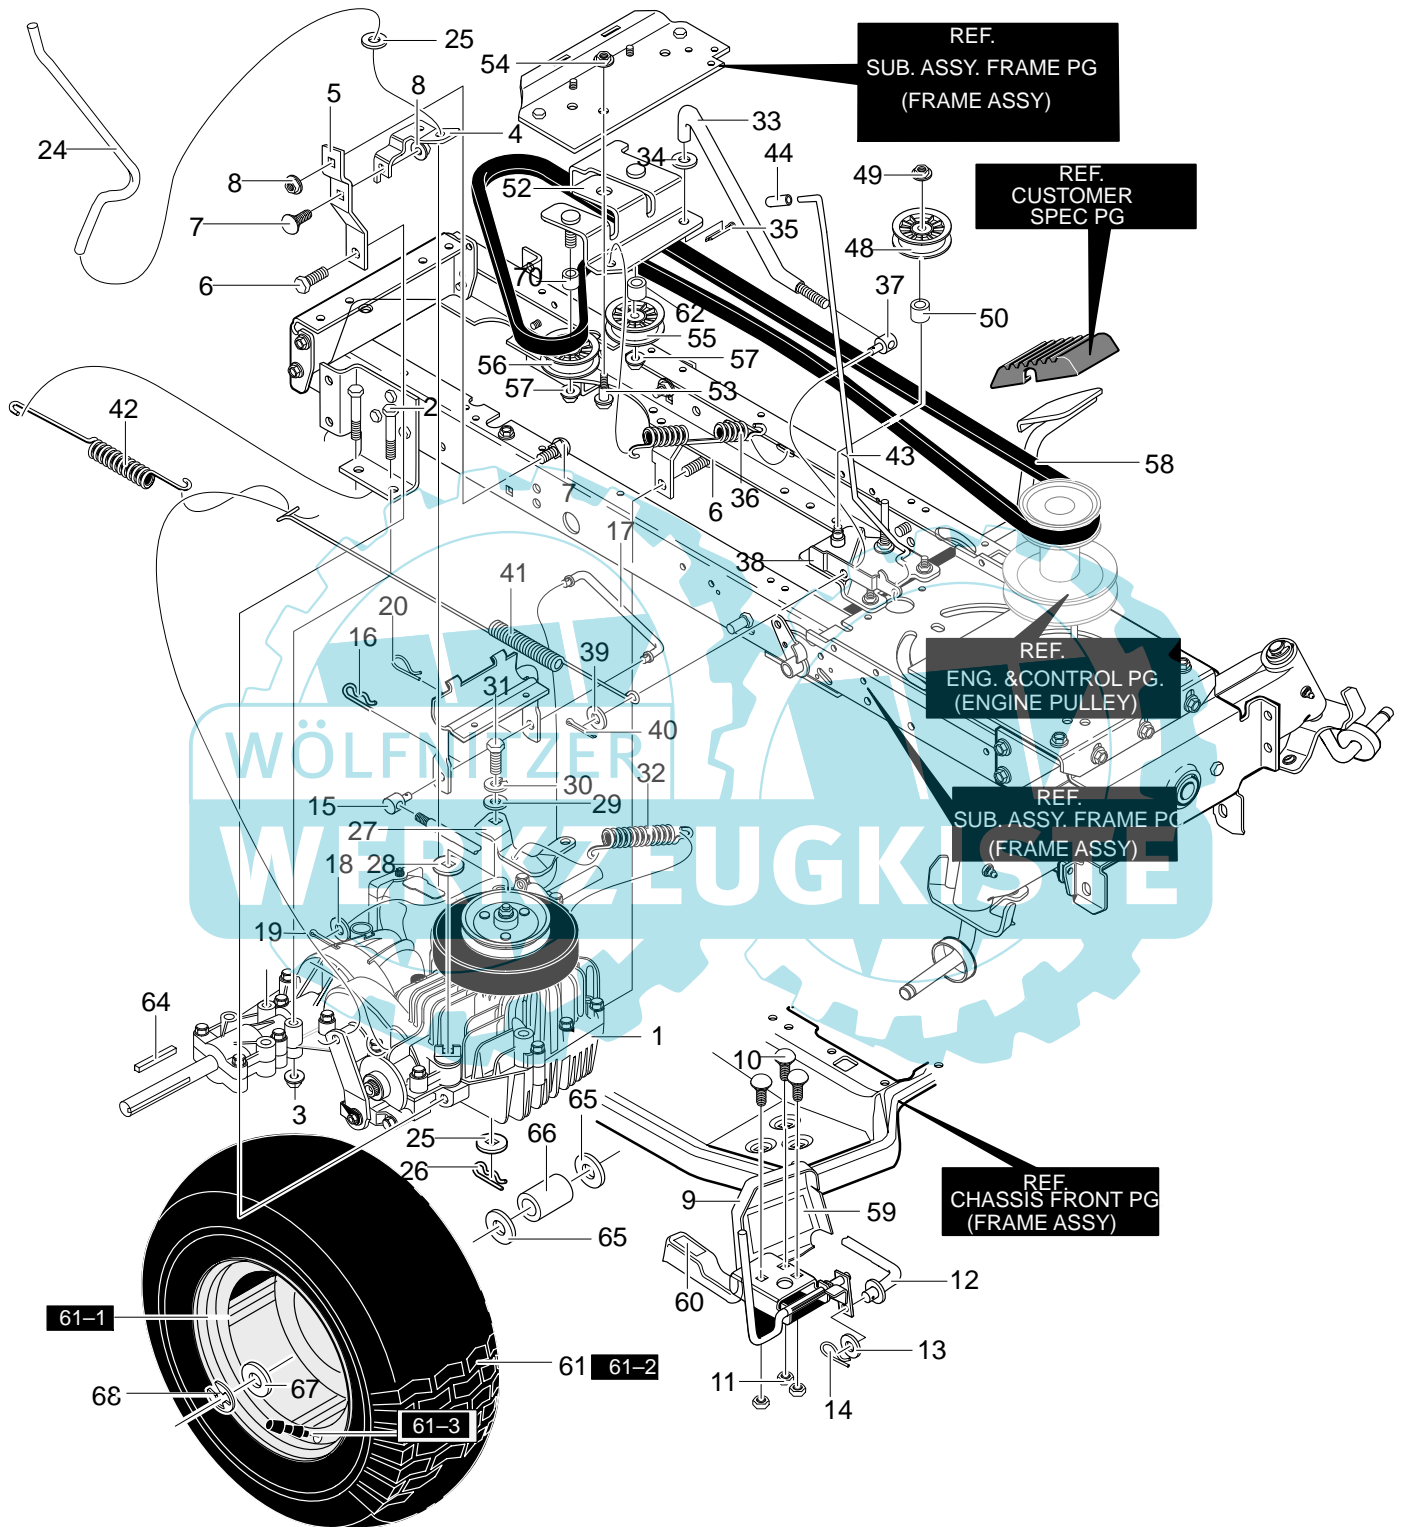

MODEL 42581x50D

www.ersatzteil-service.de

REPAIR PARTS MOTION DRIVE

Key No.	Description	Part No.	Key No.	Description	Part No.
1	Transaxle, VST205	*	36	Spring, Clutch	710707
2	Screw, 5/16–18x2.50	711669	37	Nut, Adjusting	711596
3	Nut, 5/16–18 Wdfllk	711634	38	Latch, Park Brake	95290
4	Bracket, Disconnect	94429–821	39	Flat washer	711623
5	Torque Strap	94432–821	40	Cotter Pin	71081
6	Screw, 5/16–18x.75	710268	41	Spring, Extension	710333
7	Bolt, 5/16–18x.63	711661	42	Spring, Tension	710353
8	Nut, 5/16–18 Hexwdfllk Wh	710026	43	Park Brake Rod	94568
9	Pedal Assy., Hydro	690013–821	44	Grip	91079
10	Bolt, 5/16–18x.75	711688	48	Pulley, Idler	690409
11	Nut, 5/16–18	710026	49	Nut, 3/8–16	711920
12	Rod, Pedal Link	95278	50	Spacer, 1/2 to 17MM	690369
13	Washer	711761	52	Asm., Bracket Idler	95305
14	Hair Pin	711676	53	Bolt, 3/8–16	711613
15	Adjust Nut 1/2–13	711594	54	Nut, 3/8–16	711622
16	Hair Pin	711682	55	Pulley, Idler	690409
17	Rod Hydro Link	95279	56	Pulley, Idler	690410
18	Flat washer	711617	57	Nut, 3/8–16	711920
19	Cotter Pin	71081	58	Belt, Motion Drive	37x61
20	Hair Pin	711676	60	Pad, Toe Sandpaper	93249
24	Rod, Disconnect	94428 Z	61	Tire & Rim	692511
25	Washer, Flat	711644	61–1	Valve Stem	338512
26	Pin, Cotter	71081	61–2	Rim	338524
27	Arm Disconnect	95299	61–3	Tire	338525
28	Washer	17x148	62	Spacer 1/2 to 17MM	690369
29	Flat washer	710657	64	Key, Square	52928
30	Washer	710249	65	Flat washer	711648
31	Screw, 1/4–28x.75	01x145	66	Spacer .87x1.78	95274
32	Spring, Extension	710330	67	Flat washer	711758
33	Rod, Clutch	95297	68	Ring, E	0011x3
34	Flat washer	711644	70	Spacer 1/2 to 17MM	690369
35	Cotter Pin	71081	—	Hubcap	094618

* Contact your nearest transaxle dealer for parts and service.

For information on Replacement Parts see the Central Parts Distributor in your area.