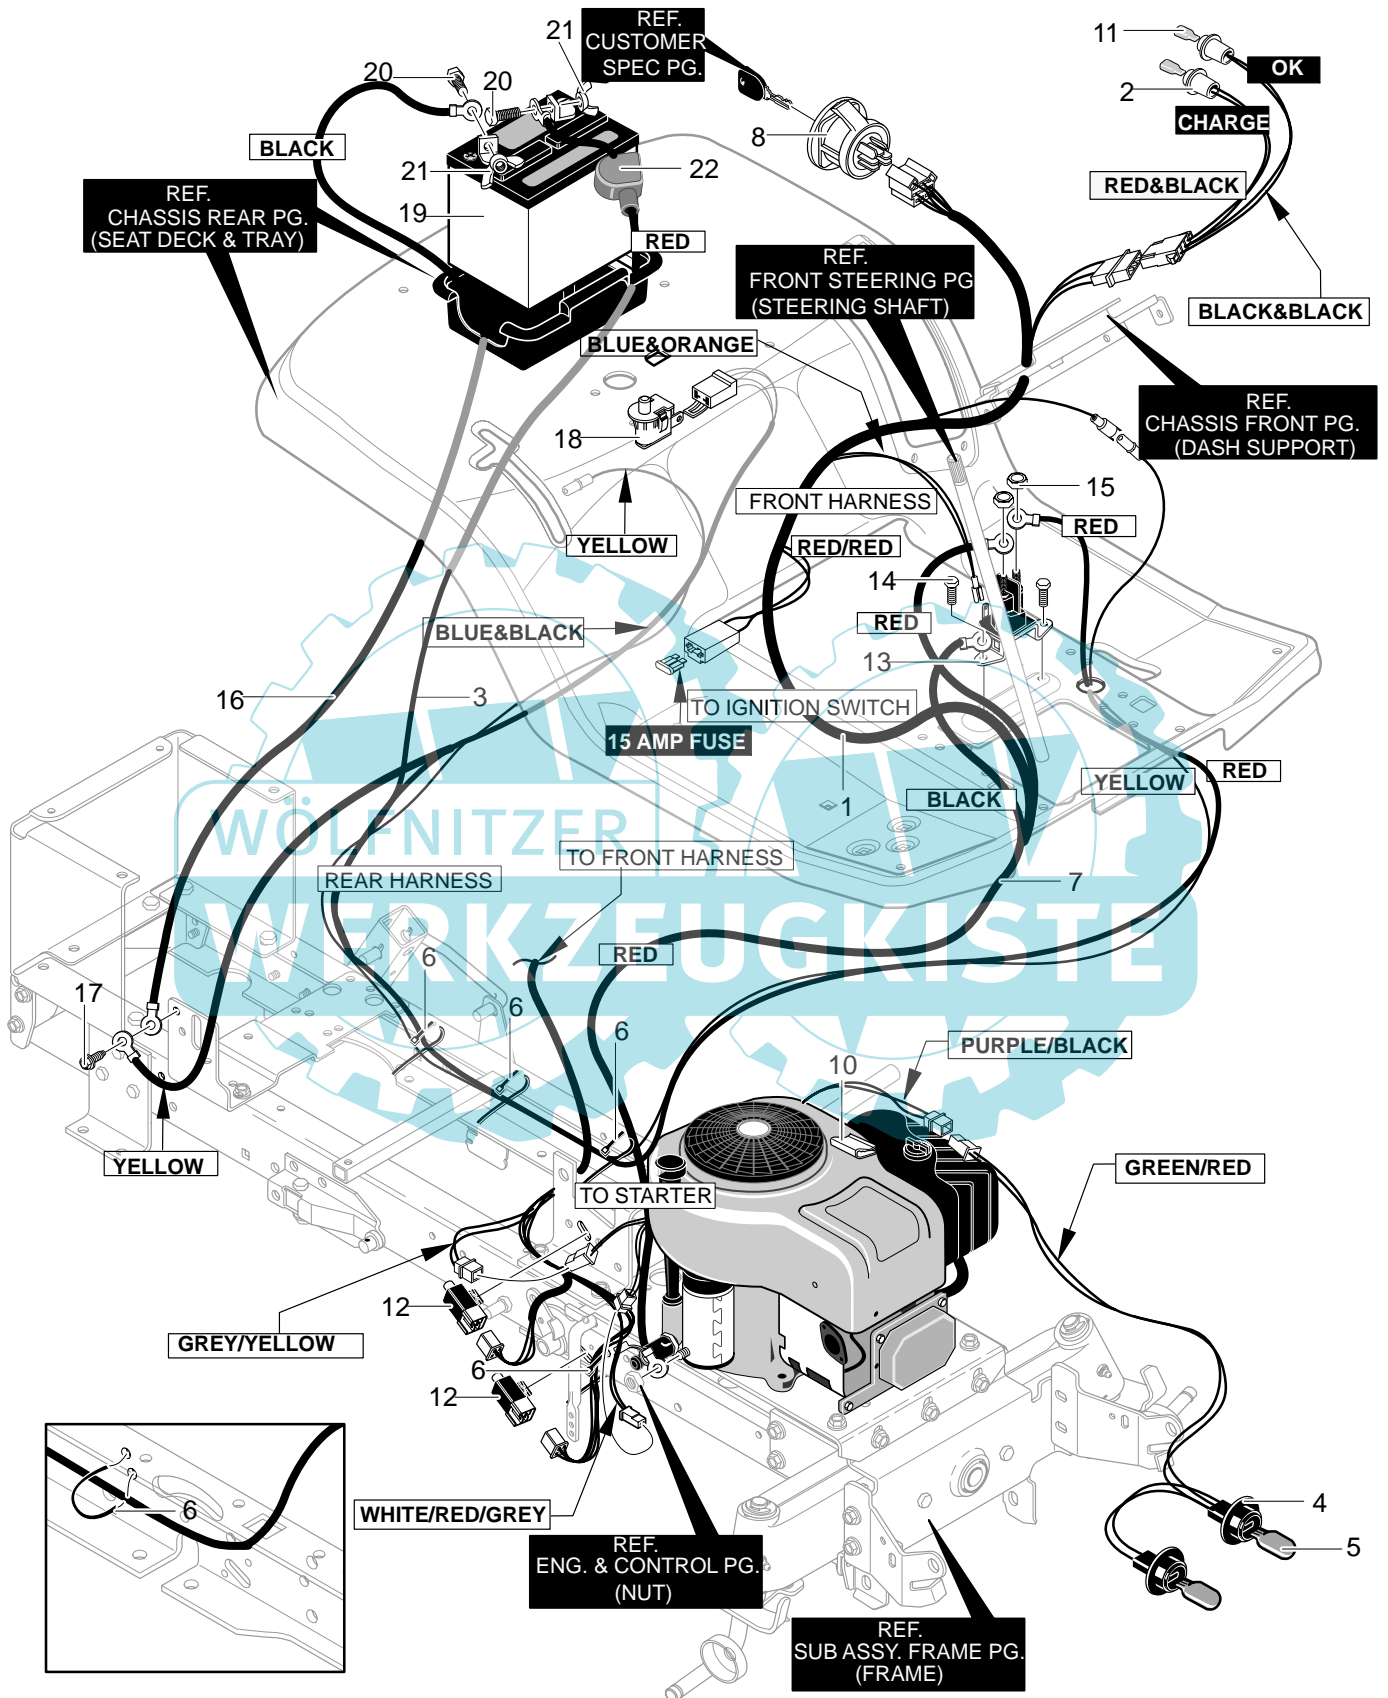

Key No.	Description	Part No.
1	Wire Harness w/Indicator	95374
2	Harness, Ind. PTO/CHG	690611
3	Wire Harness, Rear	340530
4	Wire Harness for Headlights	94103
5	Bulb, Headlamp	52572
6	Cable Tie	57444
7	Wire, Lead Solenoid to Starter	711579
8	Switch, Ignition	94762
10	Wire Clip, Adhesive	55939
11	Bulb, Indicator	57769
12	Switch, Limit	94136
13	Solenoid	94613
14	Screw 1/4x.50	711619
15	Nut, 1/4-20	711632
16	Ground Wire	710228
17	Screw, 1/4x.75	711760
18	Seat Switch	94159
19	Battery 5 Plate	92739
20	Bolt, 1/4-20x.63	2x82
21	Wing Nut	14x79
22	Battery Boot	335417
—	15 Amp Fuse	302031