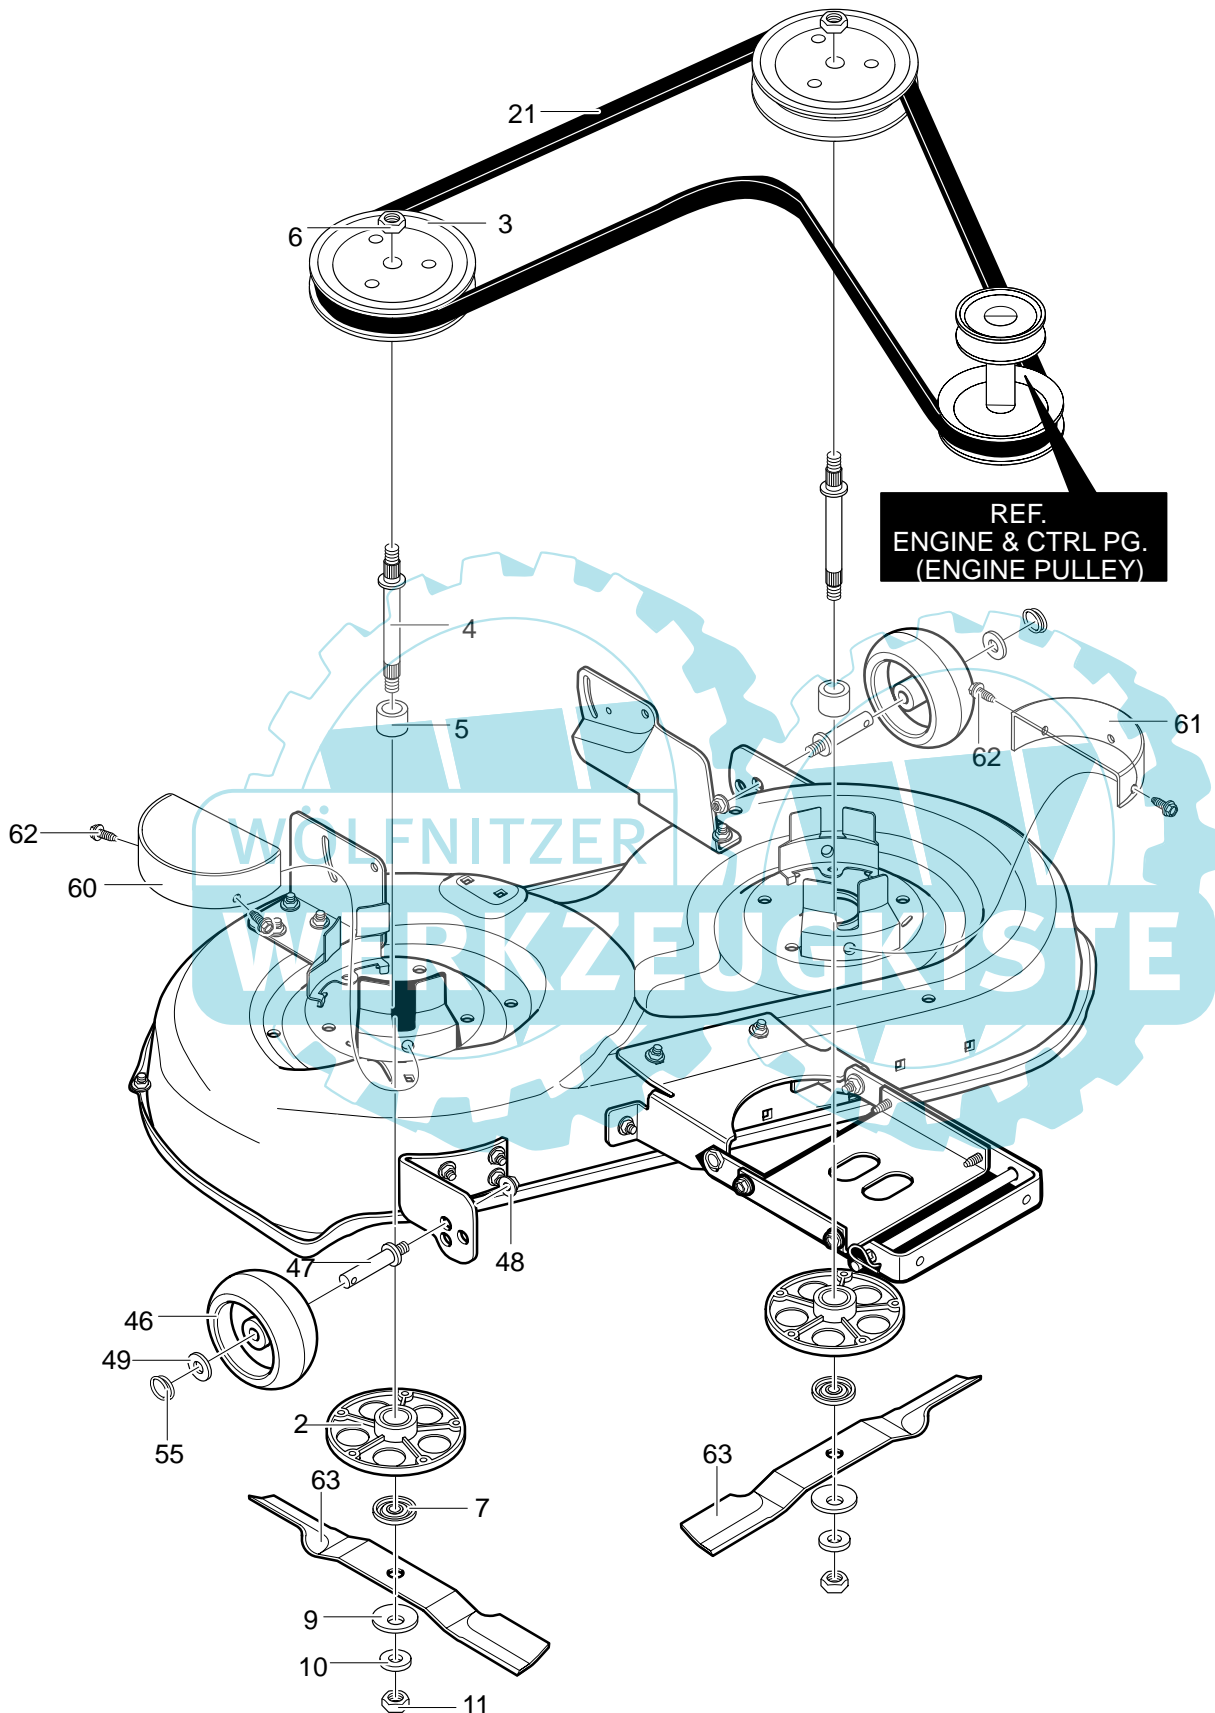

Key No.	Description	Part No.	Key No.	Description	Part No.
2	Jackshaft Assembly	1001049	46	Gauge Wheel	92683
3	Pulley, Split	95308	47	Bolt, SPSH 3/8-16	711746
4	Jackshaft	94129	48	Nut, 3/8-16 Wdfllk	711622
5	Spacer, .625x.875x1.85	94130	49	Flat washer	17x91
6	Nut, 9/16-18	15x121	55	Circle Pin	31x11
7	Adapter, Deck/Blade	1001035	60	Guard, Belt RH	94669-821
9	Washer	17x166	61	Guard, Belt LH	94668-821
10	Washer	17x165	62	Screw, 1/4-20x.63	711642
11	Nut, .56-18 Regular	15x100	63	Blade, 42" Low Lift	690205E701
21	Belt, 42" Deck	710213