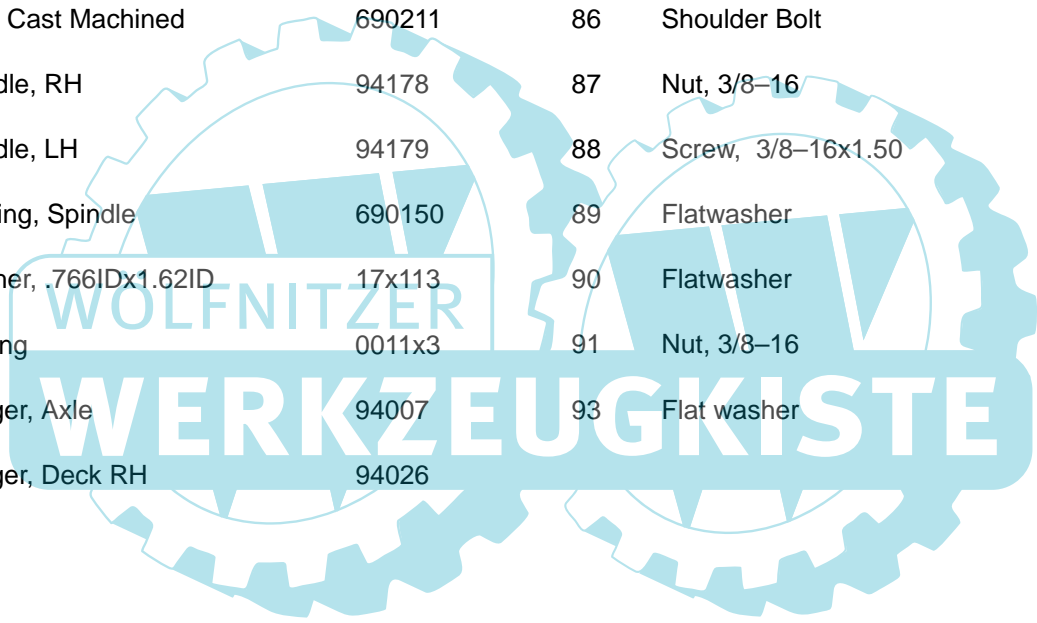

Key No.	Description	Part No.	Key No.	Description	Part No.
60	Engine Plate	94006	79	Hanger, Deck LH	94027
61	Screw, .312-18x.75	26x249	80	Screw, 5/16-24X2.75	01x146
62	Nut, 5/16-18	015X88	81	Nut, .32-24 Flangelock	15x118
64	Bracket, Muffler Mount	94306	82	Screw, .5/16-24X2.75	26x249
65	Screw, .312-18x.75	26x249	83	Drag Link, RH	95328
69	Zerk, Grease Fitting	706	84	Drag Link, LH	95329
70	Axle, Cast Machined	690211	86	Shoulder Bolt	009x57
71	Spindle, RH	94178	87	Nut, 3/8-16	015X84
72	Spindle, LH	94179	88	Screw, 3/8-16x1.50	01X111
73	Bearing, Spindle	690150	89	Flatwasher	17X104
74	Washer, .766IDx1.62ID	17x113	90	Flatwasher	017X53
75	E-Ring	0011x3	91	Nut, 3/8-16	015X84
77	Hanger, Axle	94007	93	Flat washer	17x195
78	Hanger, Deck RH	94026