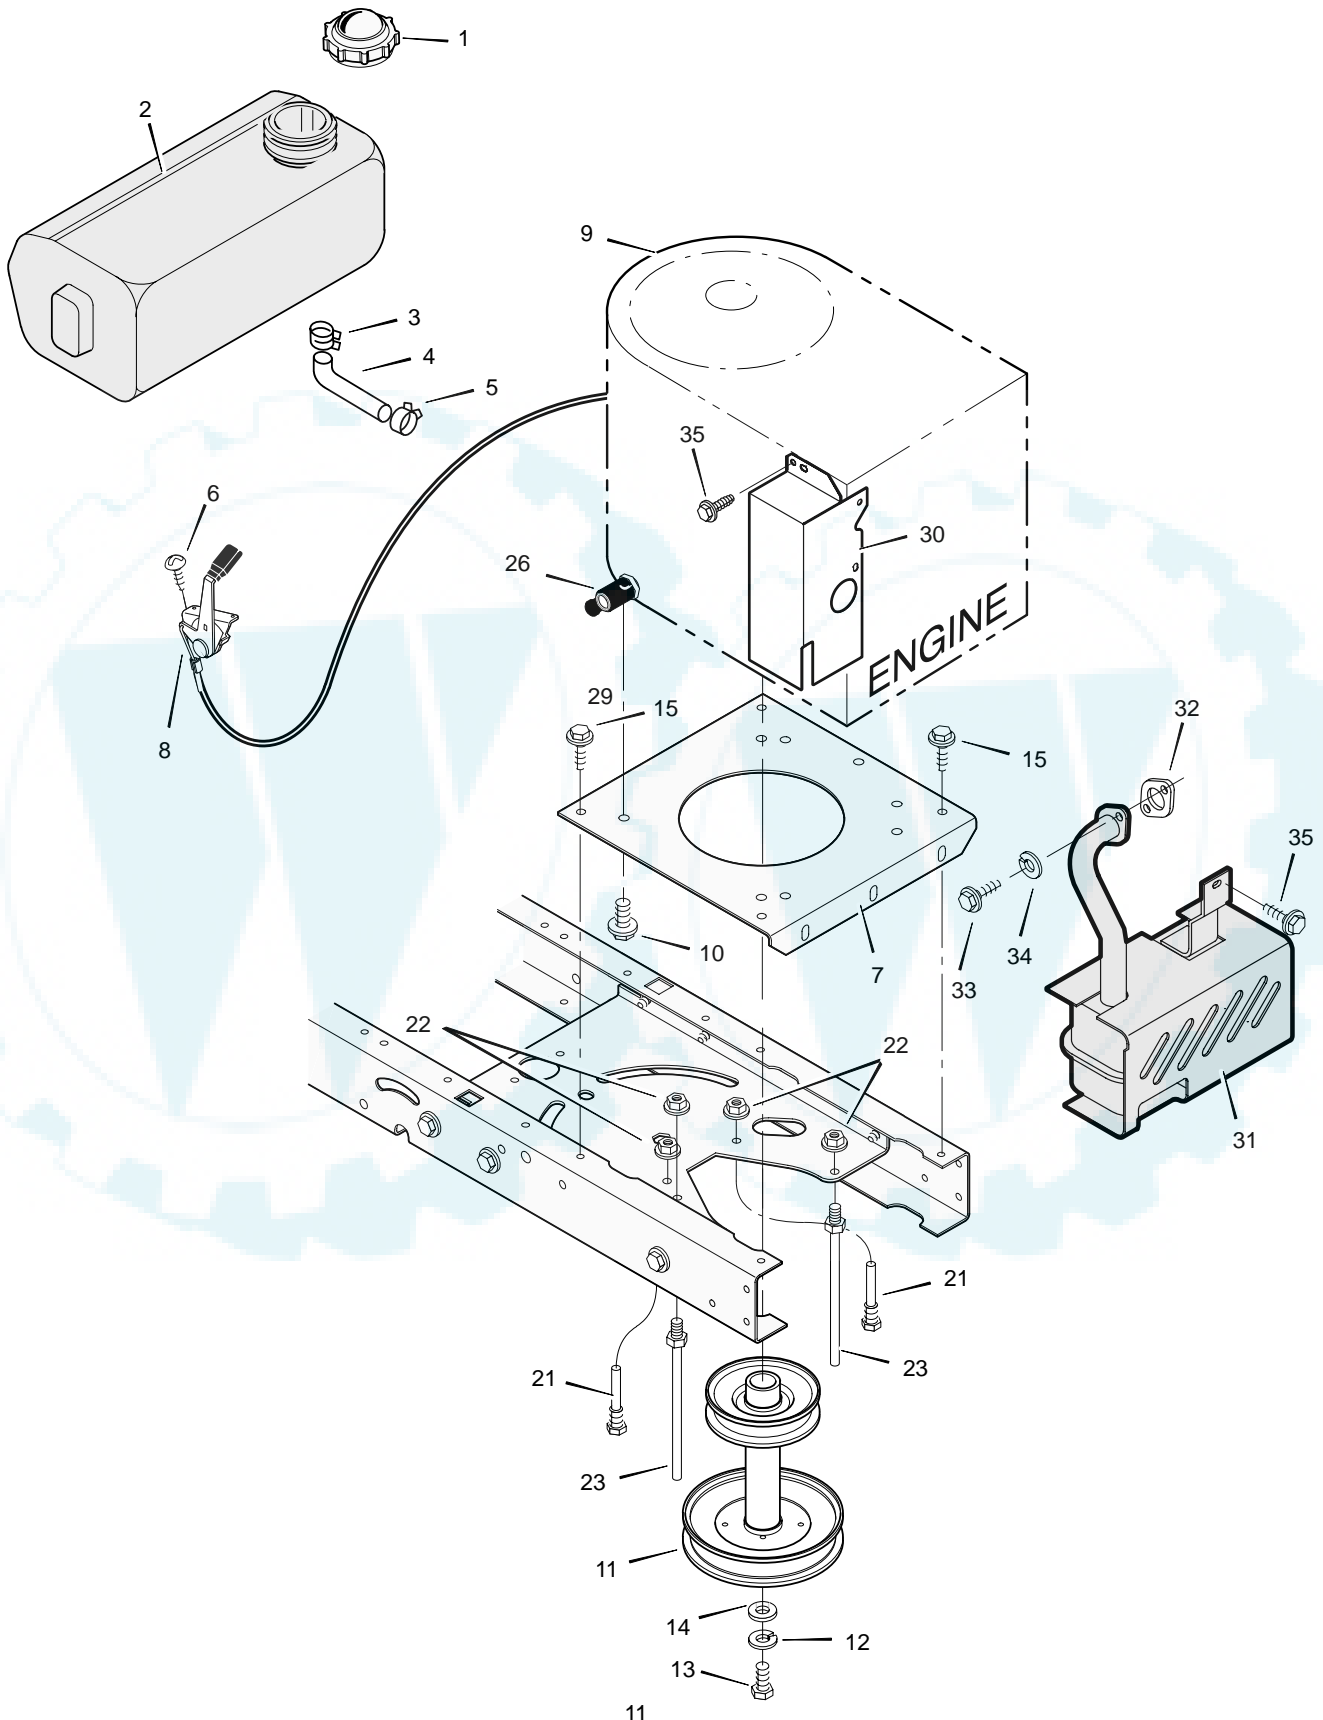

MODEL 425602x50A

REPAIR PARTS ENGINE MOUNT

MODEL 425602x50A

**REPAIR PARTS
ENGINE MOUNT**

Key No.	Description	Part No.
1	Fuel Cap	092317
2	Fuel Tank	690332
3	Hose Clamp *	095197
4	Fuel Line (18" must cut to length) *	7601033
5	Hose Clamp	095197
6	Screw	26x201
7	Plate, Engine	094006E700
8	Throttle Control	092371
9	Engine	—
10	Bolt, Engine Mount	0025x7
11	Stack Pulley Assembly	690439 Z
12	Lockwasher	019x35
13	Bolt, Hex	01x140
14	Washer	17x170
15	Screw	26x249
21	Guide, Belt	094066
22	Nut, Flange	015x79 Z
23	Guide, Belt	094384
26	Oil Drain Valve	325547
—	Cap, Oil Drain Valve	327422
30	Shield, Heat	1001461E701
31	Muffler	1001432
32	Gasket	091309
33	Screw	06x103
34	Washer	018x15
35	Screw	26x263

* These parts are included with Key number 2.