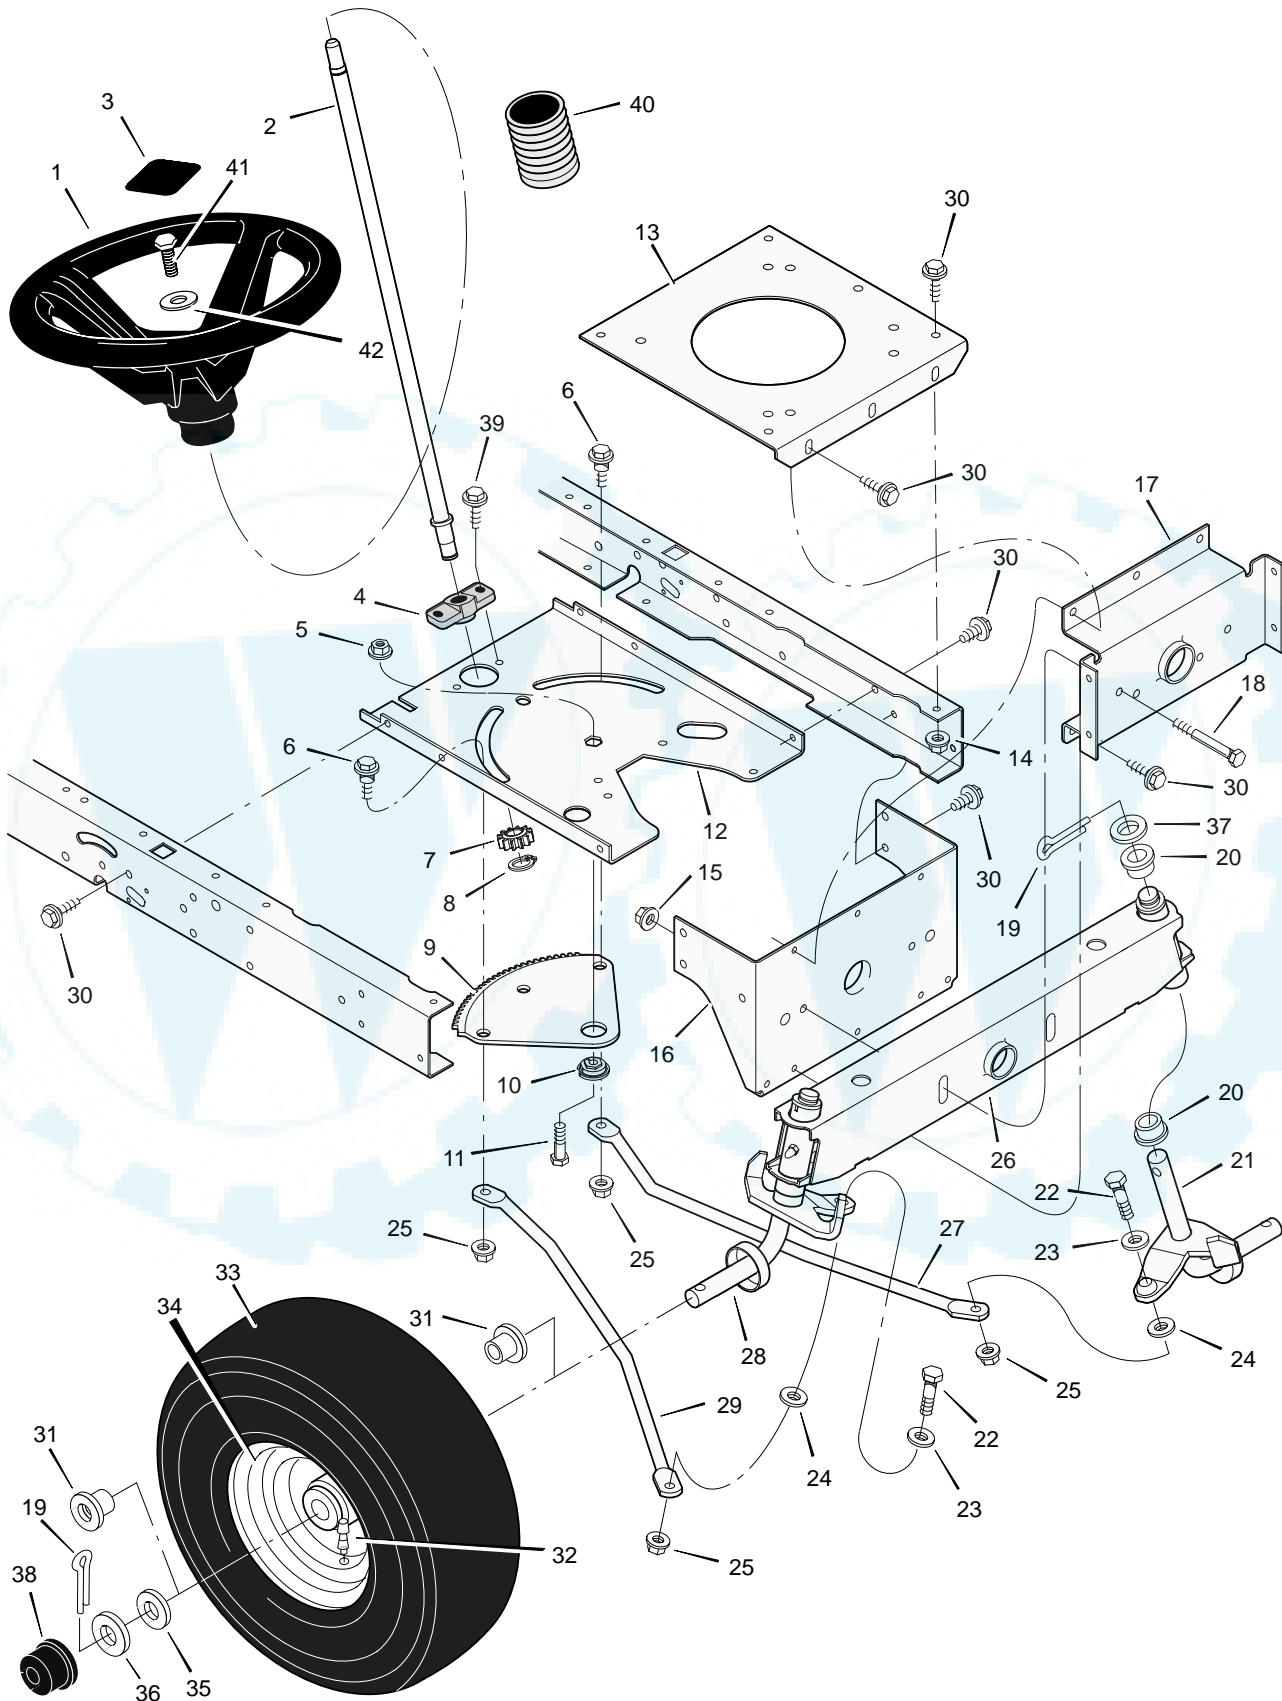

MODEL 425602x50A

**REPAIR PARTS
STEERING**

MODEL 425602x50A

REPAIR PARTS STEERING

Key No.	Description	Part No.	Key No.	Description	Part No.
1	Wheel, Steering	095184	23	Washer	17x104
2	Post, Steering	690626	24	Washer	017x53 Z
3	Insert, Steering Wheel	711325	25	Nut, Flange	015x84
4	Bearing	094124	26	Axle Assembly	1001460E700
5	Nut, Flange	15x111	27	Drag Link, Left	095329E700
6	Bolt, Shoulder	009x57	28	Spindle Assembly, Right	094575E700
7	Gear, Pinion	690183E700	29	Drag Link, Right	095328E700
8	Ring, Snap	011x25	30	Screw	26x249
9	Gear, Sector	094121E700	31	Bearing, Wheel	091334
10	Bearing	094123	32	Stem, Valve	024373
11	Bolt	001x84	33	Tire *	024380
12	Plate, Steering	1001121E700	—	Tube	407924
13	Plate, Engine	094006E700	34	Wheel and Tire Assembly	094581–601
14	Nut, Flange	015x88	35	Washer	17x195
15	Nut, Flange	15x118	36	Washer	17x192
16	Bracket, Hanger	1001270E700	37	Washer	17x113
17	Axle, Hanger	094007E700	38	Hub Cap	094618
18	Bolt	01x146	39	Screw	26x267
19	Pin, Cotter	030x49	40	Bellows	092059
20	Bearing	690150	41	Bolt	0025x3
21	Spindle Assembly, Left	094576E700	42	Washer	17x146
22	Bolt	01x111			

* When you order a tire, make sure to give the brand name of the tire so that the tread pattern on the tire will match.