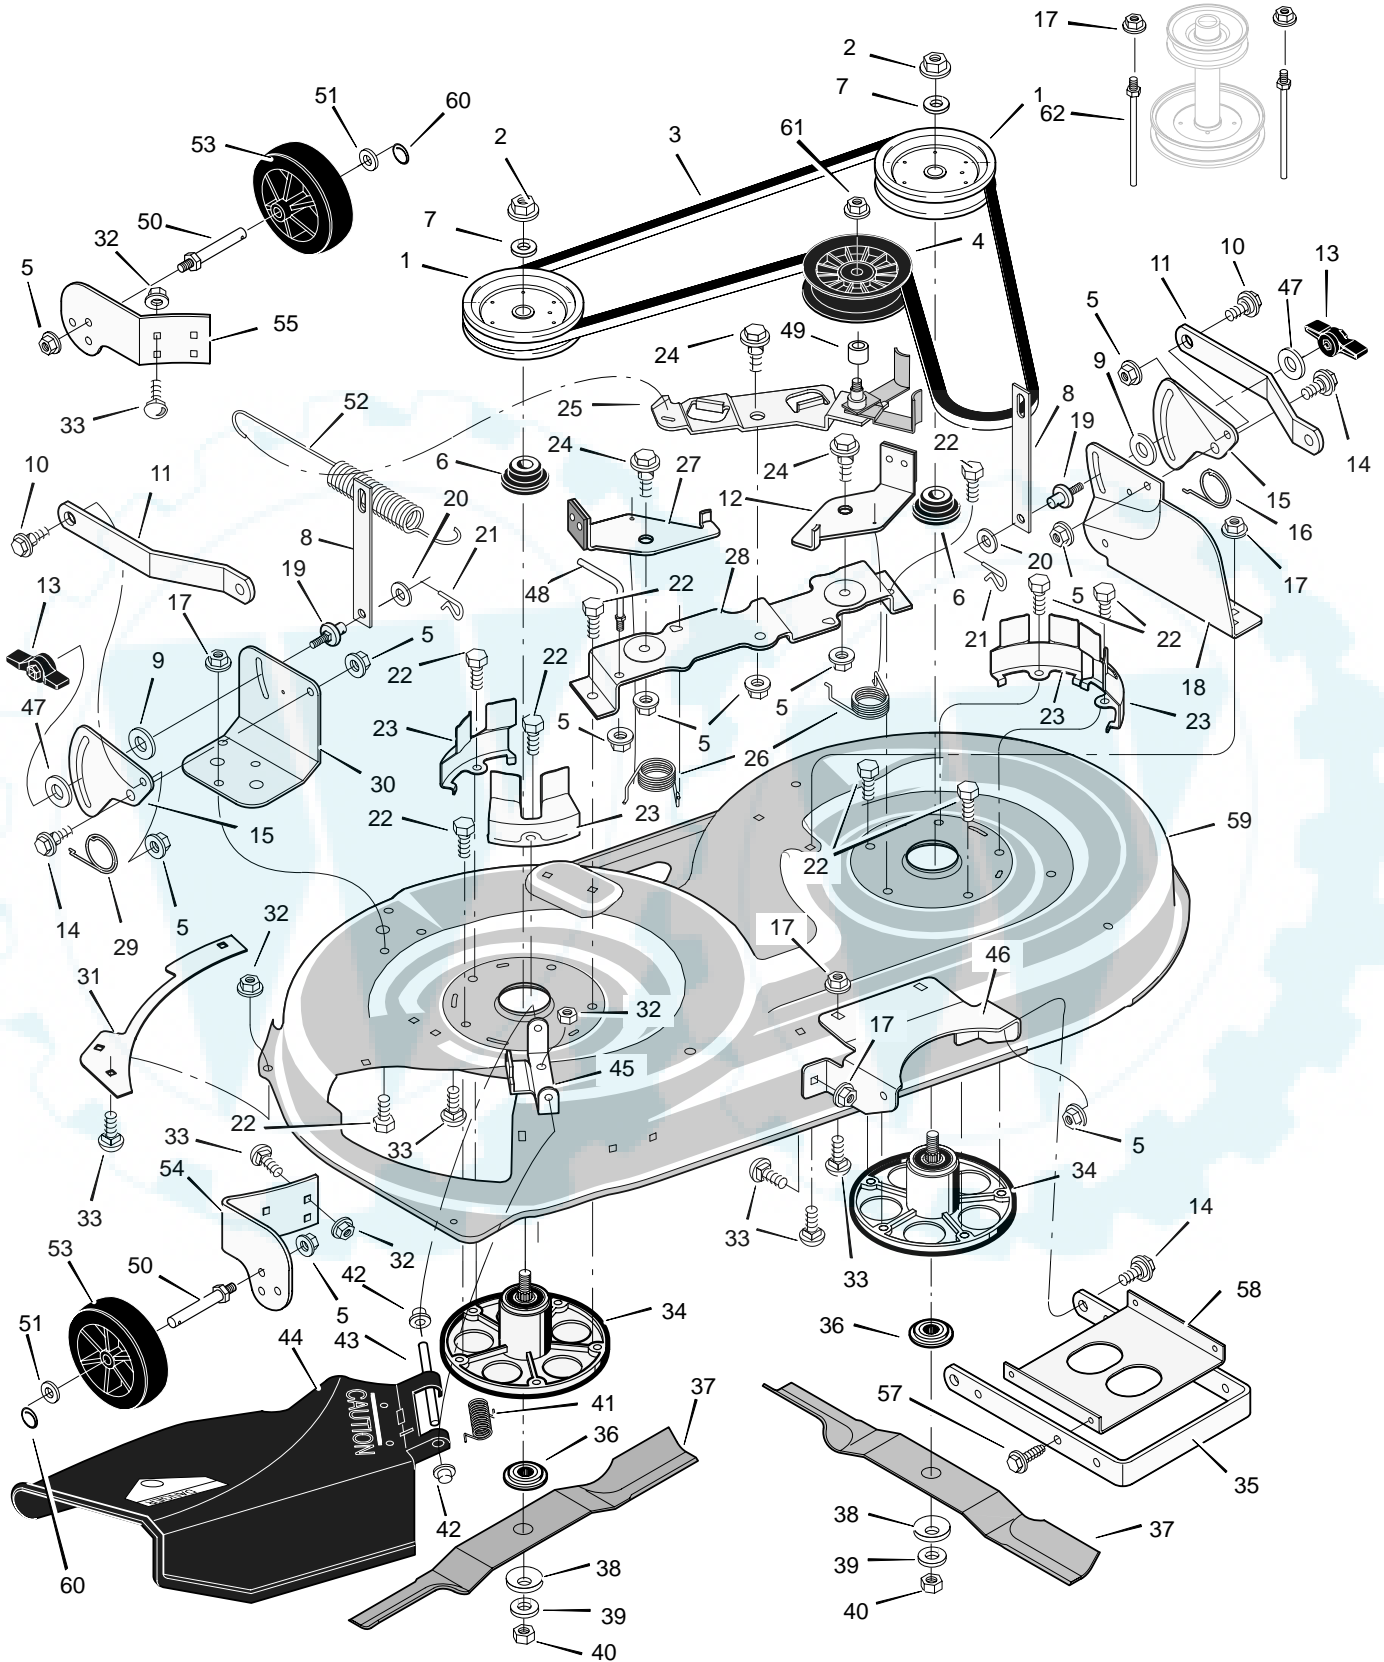

MODEL 425602x50A

REPAIR PARTS MOWER HOUSING

MODEL 425602x50A

REPAIR PARTS MOWER HOUSING

Key No.	Description	Part No.	Key No.	Description	Part No.
1	Pulley, Jackshaft	094199	32	Nut, Flange	015x88
2	Nut, Hex	15x121	33	Bolt, Carriage	002x53
3	Belt, Mower Drive	037x88	34	Mandrell Housing	1001200
4	Pulley, Idler	690387	35	Bracket, Suspension	690539E700
5	Nut, Flange	015x84	36	Adapter, Blade	690411
6	Spacer, Pulley **	1001197	37	Blade	095100E701
7	Washer	017x87	38	Washer	17x166
8	Link, Lift	690212E700	39	Washer	17x165
9	Pad, Friction	094137	40	Nut	15x100
10	Bolt, Shoulder	009x52	41	Spring	166x4
11	Bracket, Suspension	094055E700	42	Cap, Push On	028x23
12	Pad Assembly, Left Brake	094049E700	43	Rod, Deflector	094957 Z
13	Knob	094068	44	Deflector Assembly	094707 SE
14	Bolt, Shoulder	009x51	45	Bracket, Deflector Hinge	094956E700
15	Plate, Suspension	094128E700	46	Bracket, Front Hanger	094686E701
16	Spring	166x43	47	Washer	017x45
17	Nut, Flange	015x79	48	Guide, Belt	094781
18	Bracket, Suspension	094192E700	49	Spacer	690369
19	Pin, Hanger	095194	50	Bolt, Axle	094025
20	Washer	017x91	51	Washer	017x91
21	Pin, Hair	0031x4	52	Spring, Extension	165x119
22	Bolt	0025x7	53	Wheel, Gage	092683
23	Cover, Pulley	094051E700	54	Bracket, Right Wheel	1001260E700
24	Bolt, Shoulder	009x39	55	Bracket, Left Wheel	092423E700
25	Arm, Idler	690408E700	57	Screw	26x249
26	Spring	166x41	58	Stiffener	094604E700
27	Pad Assembly, Right Brake	094047E700	59	Housing, Blade *	094814E700
28	Bracket, Brake	094193E700	60	Ring, Locking	031x11
29	Spring	166x42	61	Nut, Flange	015x98
30	Bracket, Suspension	094191E700	1-61	Complete Mower Housing Assembly	776007
31	Plate	092426E700	62	Guide, Belt	094066

* Includes Key No. 17, 18, 30, 31, 32, 33, 45, 46, 53, 54, 55, and 56.

* This part is included when ordering Key number 34.