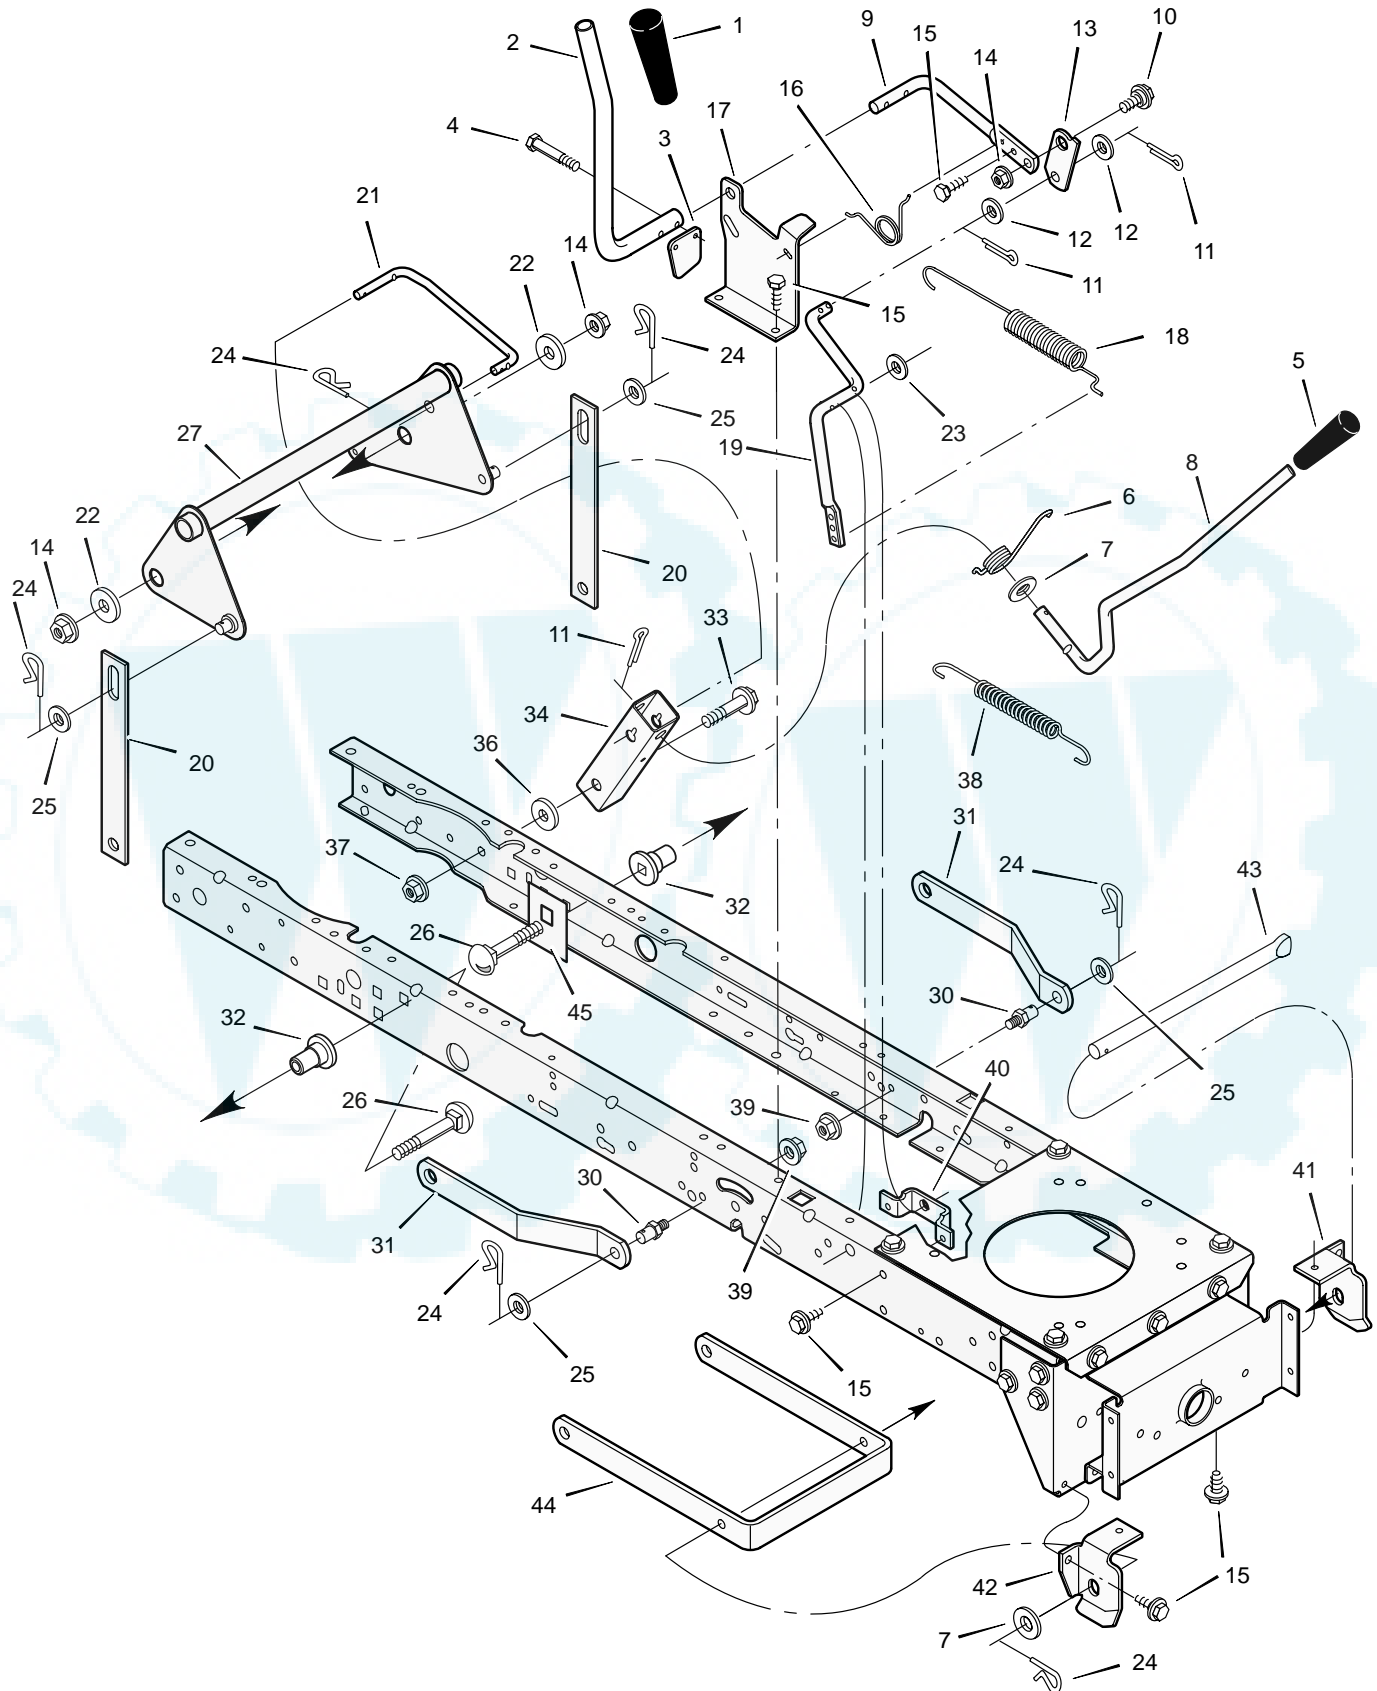

MODEL 425602x50A

REPAIR PARTS MOWER HOUSING SUSPENSION

MODEL 425602x50A

REPAIR PARTS MOWER HOUSING SUSPENSION

Key No.	Description	Part No.	Key No.	Description	Part No.
1	Grip, PTO	094928	23	Washer	017x57
2	Handle, PTO	094217 Z	24	Pin, Hair	0031x4
3	Pad, Switch	094022 Z	25	Washer	017x91
4	Bolt	0025x3	26	Bolt, Carriage	002x85
5	Grip	092697	27	Lever Assembly, Lift	1001111E700
6	Spring	166x40	30	Pin	094067
7	Washer	17x103	31	Bracket, Rear Suspension	094055E700
8	Handle, Lift	690533	32	Spacer, Lifter	690151
9	Lever, PTO	094017 Z	33	Bolt, Shoulder	009x53
10	Bolt, Shoulder	009x39	34	Bracket, Pivot	094015E700
11	Pin, Cotter	030x20	36	Washer	17x191
13	Link, PTO	094004 Z	37	Nut, Flange	015x84
14	Nut, Flange	015x84	38	Spring	165x131
15	Screw	26x249	39	Nut, Flange	015x68
16	Spring	166x39	40	Bracket, PTO	094005E700
17	Bracket, PTO	094018E700	41	Hanger, Left Deck	094027E700
18	Spring	165x119	42	Hanger, Right Deck	094026E700
19	Crank, PTO	690394E700	43	Rod, Hanger	094158Z
20	Link, Lift	690212E700	44	Bracket, Suspension	690539E700
21	Link, Lift Handle	690122E700	45	Plate, Stiffening	1001098E700
22	Washer	17x168