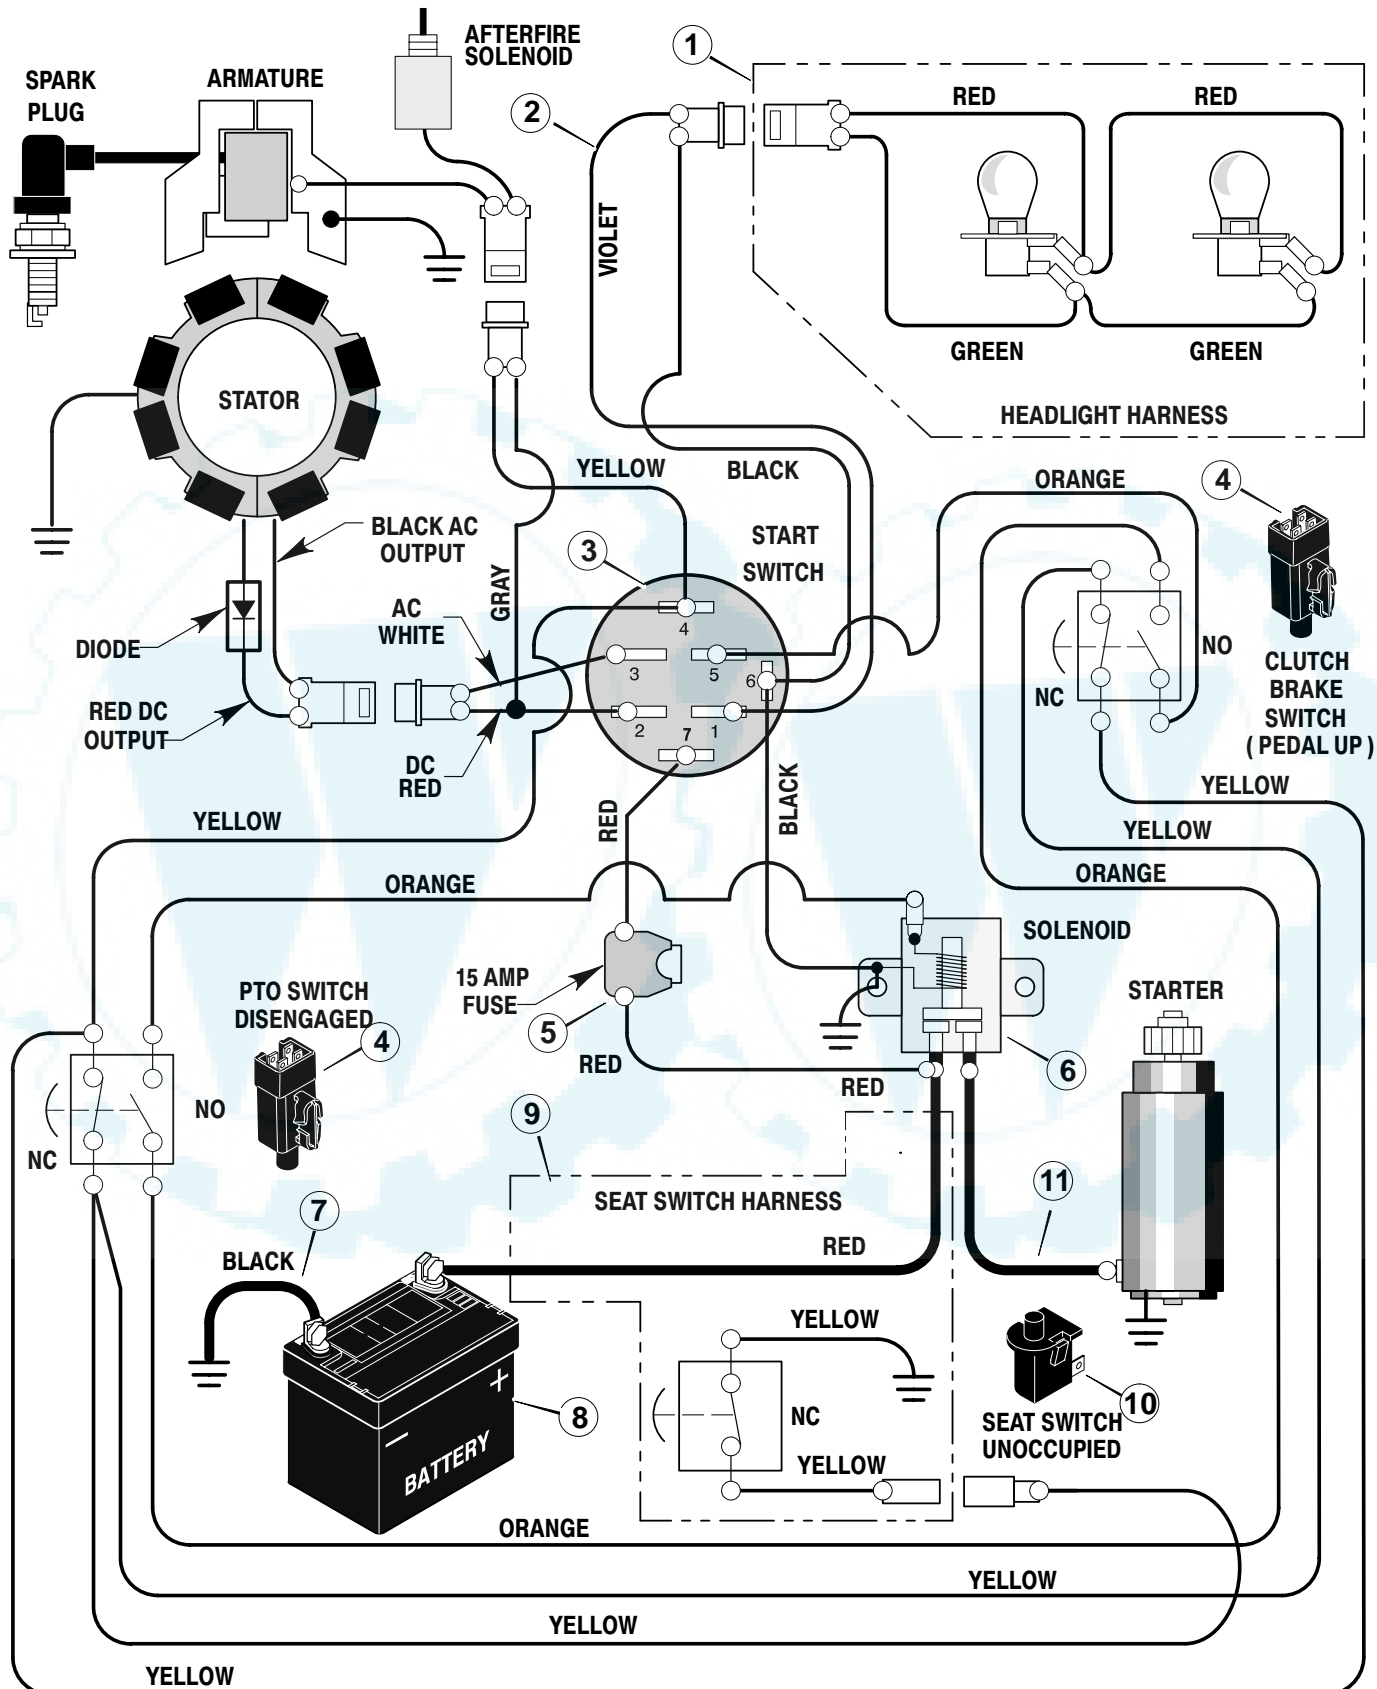

MODEL 425602x50A

**REPAIR PARTS
ENGINE MOUNT**

Key No.	Description	Part No.
1	Fuel Cap	092317
2	Fuel Tank	690332
3	Hose Clamp *	095197
4	Fuel Line (18" must cut to length) *	7601033
5	Hose Clamp	095197
6	Screw	26x201
7	Plate, Engine	094006E700
8	Throttle Control	092371
9	Engine	—
10	Bolt, Engine Mount	0025x7
11	Stack Pulley Assembly	690439 Z
12	Lockwasher	019x35
13	Bolt, Hex	01x140
14	Washer	17x170
15	Screw	26x249
21	Guide, Belt	094066
22	Nut, Flange	015x79 Z
23	Guide, Belt	094384
26	Oil Drain Valve	325547
—	Cap, Oil Drain Valve	327422
30	Shield, Heat	1001461E701
31	Muffler	1001432
32	Gasket	091309
33	Screw	06x103
34	Washer	018x15
35	Screw	26x263

* These parts are included with Key number 2.

MODEL 425602x50A

REPAIR PARTS ELECTRICAL SYSTEM