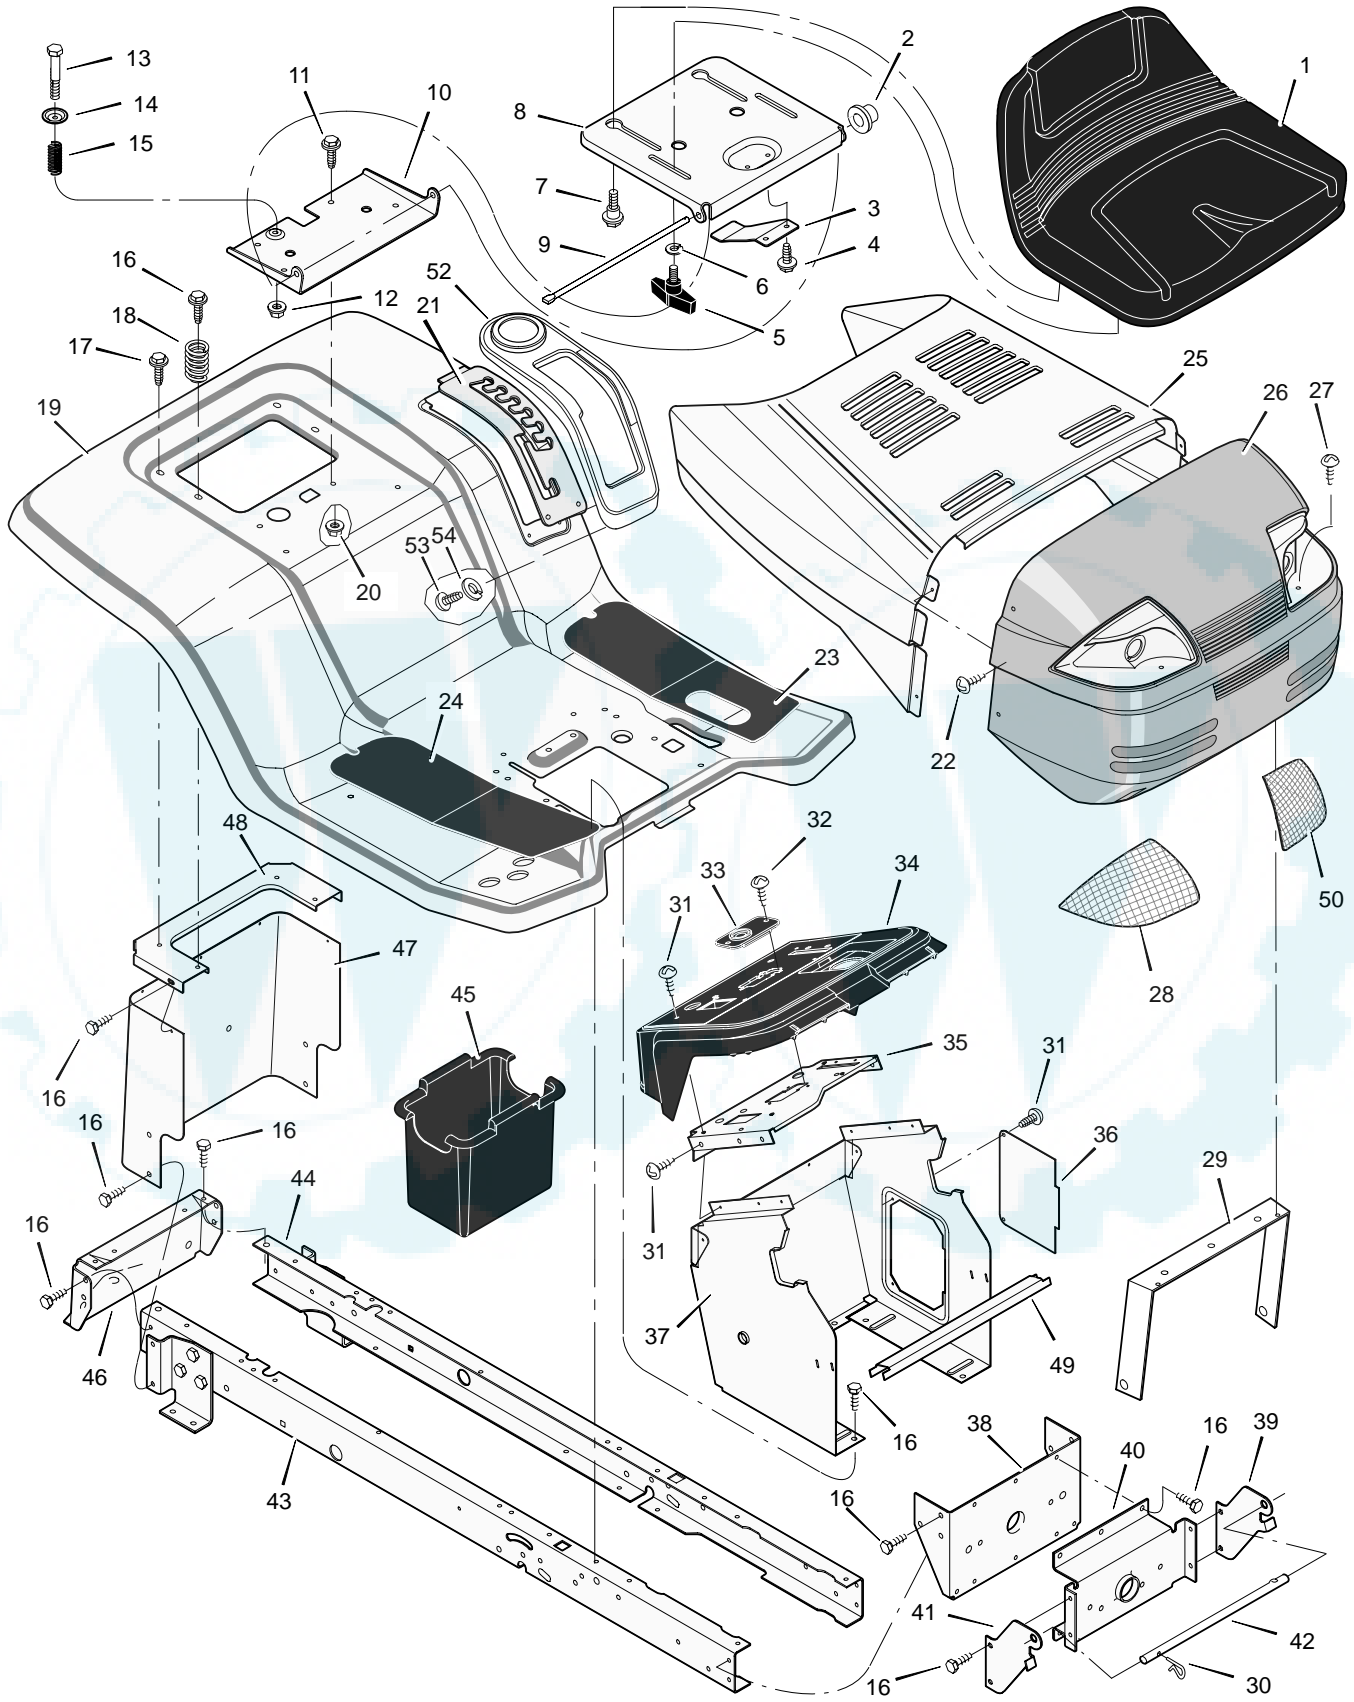

MODEL 425602x50A

REPAIR PARTS CHASSIS AND HOOD

MODEL 425602x50A

REPAIR PARTS CHASSIS AND HOOD

Key No.	Description	Part No.	Key No.	Description	Part No.
1	Seat	095236	28	Lens, Right **	092539
2	Cap, Push On	028x23	29	Brace, Grille **	092541
3	Spring	094057	30	Pin, Hair	0031x4
4	Screw	26x229	31	Screw	26x270
5	Bolt, Wing	1001054	32	Screw	26x238
6	Washer	017x47	33	Bearing, Steering	094219
7	Bolt, Shoulder	009x56	34	Dash (Grey)	095034
8	Support, Seat	094154E700	35	Plate, Dash	094221E700
9	Rod, Pivot	094156 Z	36	Panel, Access	093007E700
10	Bracket, Pivot	094153E700	37	Support, Dash	095082E700
11	Bolt	001x45	38	Bracket, Rear Hanger	1001270E700
12	Nut	015x89	39	Support, Left Grille	1001498E700
13	Bolt, Shoulder	009x55	40	Axle, Hanger	094007E700
14	Washer	094155 Z	41	Support, Right Grille	1001497E700
15	Spring	164x31	42	Rod, Pivot	093137 Z
16	Screw	26x249	43	Frame, Right	1001268E701
17	Screw	26x263	44	Frame, Left	1001269E701
18	Spring	164x30	45	Container, Battery	690424
19	Deck, Seat	094629E245	46	Plate, Hitch	1001002E700
20	Nut	015x88	47	Plate, Rear	690218E700
21	Plate, Index	094886E700	48	Top, Rear Plate	094186E700
22	Screw	009x47	49	Channel	095081E700
23	Mat, Left	095437	50	Lens, Left **	092540
24	Mat, Right	095438	52	Cover, Detent (with cup holder)	094491
25	Hood	093215E245	53	Screw	26x284
26	Grille Assembly (Includes Lens)	094869	54	Washer	17x204
27	Screw **	26x239	—	Instruction Book & Parts List	F-020751L