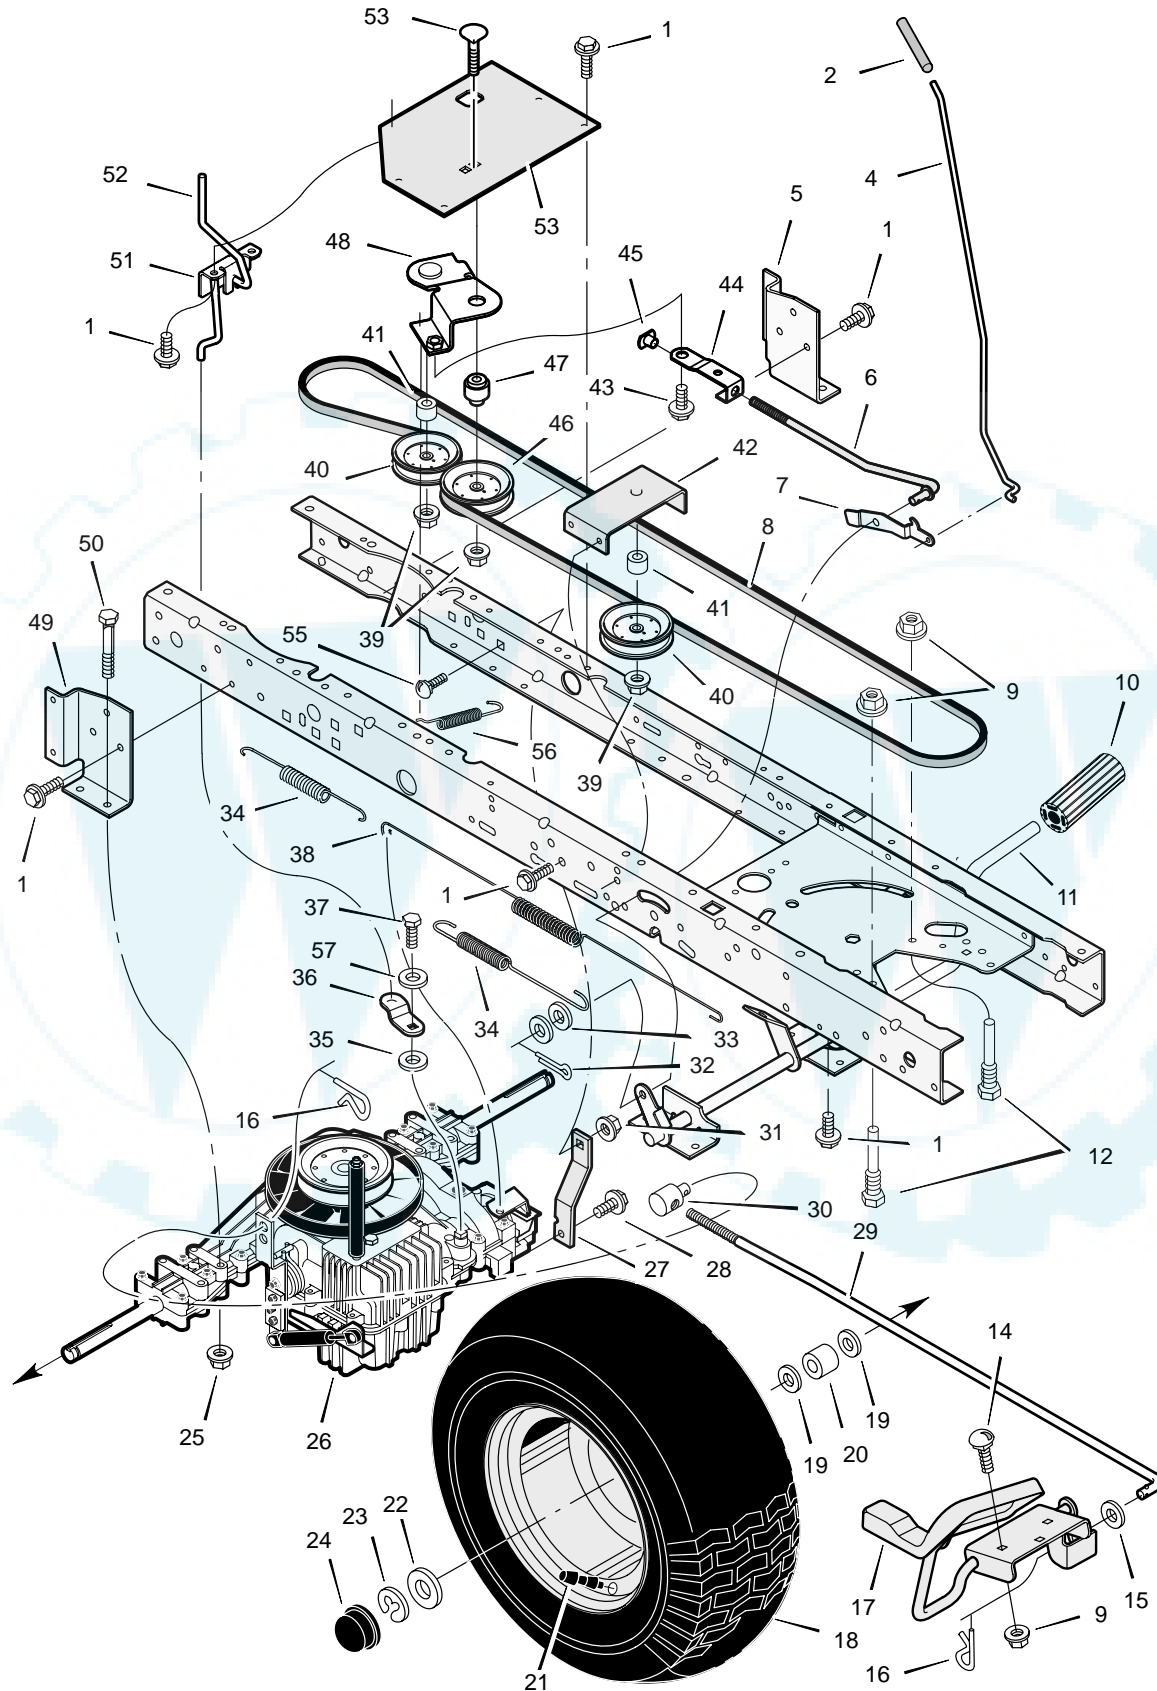

MODEL 425602x50A

REPAIR PARTS DRIVE ASSEMBLY

MODEL 425602x50A

REPAIR PARTS DRIVE ASSEMBLY

Key No.	Description	Part No.	Key No.	Description	Part No.
1	Screw	26x249	30	Nut, Adjusting	092132
2	Grip, Parking Brake	091079	31	Nut, Centerlock	015x84
4	Rod, Parking Brake	1001271 Z	32	Pin, Cotter	030x20
5	Bracket, Left Transaxle	094185E700	33	Washer	017x48
6	Rod, Clutch	1001013 Z	34	Spring, Extension	165x92
7	Latch, Parking Brake	094045 Z	35	Washer	17x148
8	V-Belt, Drive	37x106	36	Arm, Disconnect	1001086 Z
9	Nut, Flange	015x79	37	Capscrew	06x105
10	Pedal, Brake/Clutch	021544	38	Spring, Brake	165x150
11	Assembly, Brake Pedal	1001011E700	39	Locknut, Flange	015x98
12	Screw, Guide	094384	40	Pulley, Idler	690409
14	Bolt, Carriage	002x53	41	Spacer	690369
15	Washer	017x57	42	Bracket, Idler Assembly	1001097
16	Pin, Hair	0031x4	43	Bolt, Shoulder	009x49
17	Pedal Assembly, Hydro	1001231E700	44	Link, Clutch	1001007 Z
18	Wheel & Tire Ass'y, Rear	092300-601	45	Nut, Tee	1001014
--	Tire ONLY *	024430	46	Pulley, Idler	690410
--	Tube ONLY	407049	47	Bushing, Pivot	1001012
19	Washer	17x160	48	Arm Assembly, Idler	1001018 Z
20	Spacer	690554 Z	49	Bracket, Right Transaxle	094184E700
21	Stem, Valve	024373	50	Bolt, Hex	01x155
22	Washer	17x195	51	Bracket, Disconnect	1001214 Z
23	E-Ring	0011x3	52	Rod, Disconnect	1001215 Z
24	Cap, Hub	094618	53	Bracket, Idler Pivot	1001108
25	Nut, Centerlock	015x88	54	Bolt, Carriage	002x92
26	Transaxle	**	55	Bolt, Carriage	002x78
27	Strap, Torque	1001085	56	Spring, Clutch	165x155
28	Screw	26x216	57	Washer	017x38
29	Rod, Control	1001234 Z			

* When you order a tire, make sure to give the brand name of the tire so that the tread pattern on the tire will match.

** For information on Replacement Parts see the Central Parts Distributor in your area.