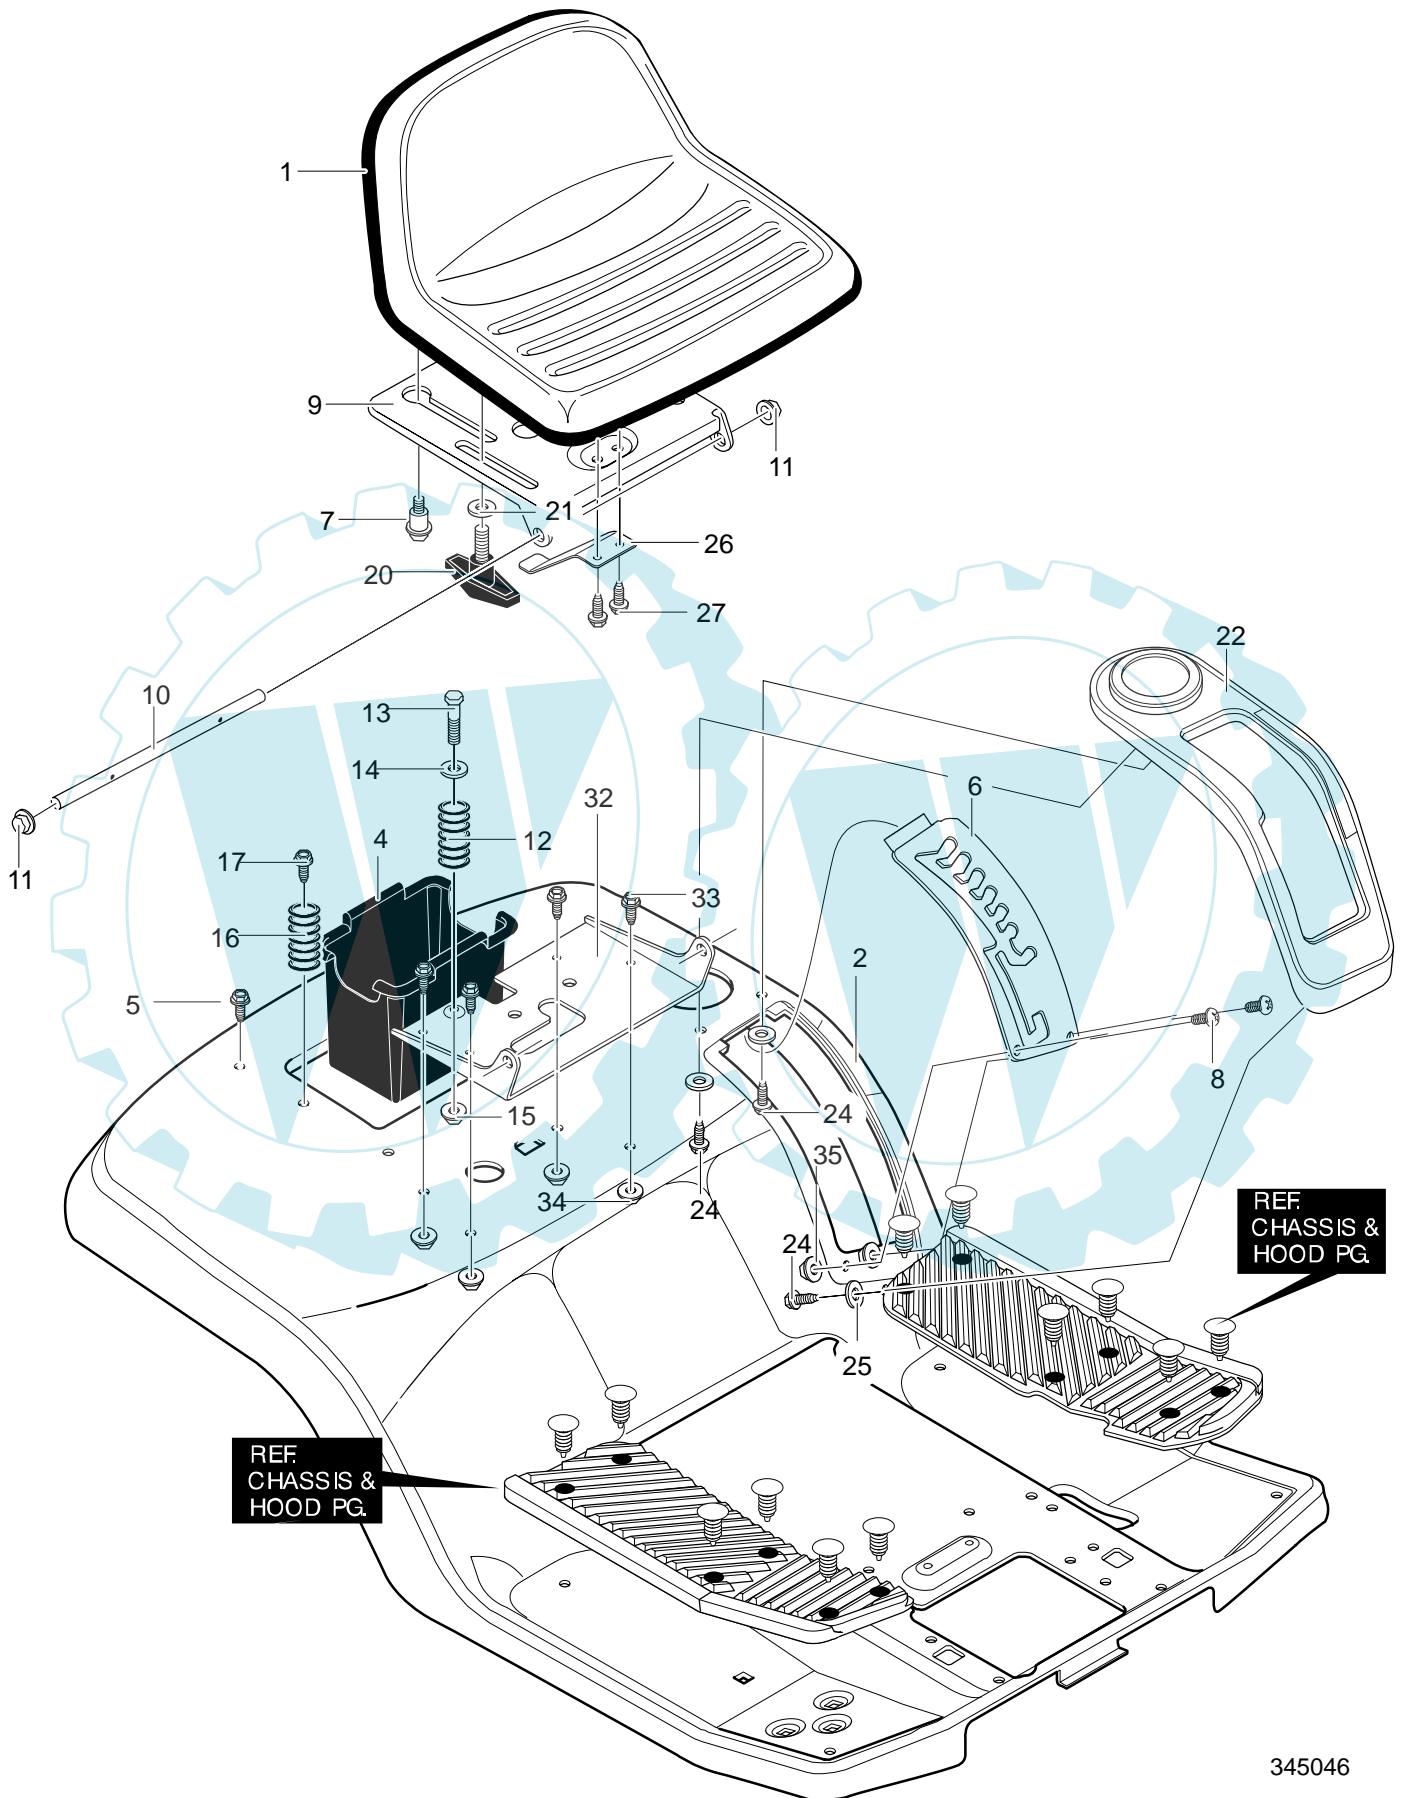

MODEL 425601x53C

REPAIR PARTS  
CHASSIS AND HOOD

# MODEL 425601x53C

# REPAIR PARTS CHASSIS AND HOOD

<b>Key No.</b>	<b>Description</b>	<b>Part No.</b>	<b>Key No.</b>	<b>Description</b>	<b>Part No.</b>
16	Screw	26x249	37	Support, Dash	095082E510
19	Deck, Seat	094629E510	38	Bracket, Rear Hanger	1001270E701
22	Screw, Shoulder	009x47	39	Support, Left Grille	690544E700
23	Mat, Left	095408	40	Axle, Hanger	094007E700
24	Mat, Right	095409	41	Support, Right Grille	690543E700
25	Hood	093215E510	42	Rod, Pivot	093137 Z
26	Grille Assembly (Includes Lens)	093149	43	Frame, Right	1001268E701
28	Lens	093139	44	Frame, Left	1001269E701
29	Brace, Grille	093190	45	Container, Battery	690424
30	Pin, Hair	0031x4	46	Plate, Hitch	1001002E700
31	Screw	26x270	47	Plate, Rear	690218E700
32	Screw	26x238	48	Top, Rear Plate	094186E700
33	Bearing, Steering	094219	49	Channel	095081E700
34	Dash	094223	52	Fastener	193x1
35	Plate, Dash	094221E700	53	Support, Battery	690482E701
36	Panel, Access	093007E700	—	Instruction Book & Parts List	F-010796L

MODEL 425601x53C

REPAIR PARTS  
REAR CHASSIS ASSEMBLY

345046

**MODEL 425601x53C**

**REPAIR PARTS  
REAR CHASSIS ASSEMBLY**

Key No.	Description	Part No.	Key No.	Description	Part No.
1	SEAT	095415	16	SPRING, COMPRESSION	164x30
2	SEAT DECK	094629E510	17	SCREW	26x249
4	CONTAINER, BATTERY	690424	20	BOLT, WING	1001054
5	SCREW, 1/4-20X .63	26x263	21	WASHER	017x47
6	PLATE, LIFT	094886E701	22	COVER, DETENT	094469
7	BOLT, SHOULDER	009X56	24	SCREW	26x284
8	SCREW, 10-24X.500	26x270	25	WASHER	17x207
9	SUPPORT, SEAT	094154E701	26	SPRING - LEAF	094057
10	HINGE, SEAT PIVOT	094156 Z	27	SCREW, 1/4-20X.50	26x229
11	NUT, PUSH CAP	028x23	32	BRACKET, PIVOT SEAT	094153E700
12	SPRING, COMPRESSION	164x31	33	BOLT, 5/16-18X.75	001x45
13	BOLT, SHOULDER	009x55	34	NUT, 5/16-18	015x88
14	WASHER, CUP	094155 Z	35	NUT, #10-24	015x81
15	NUT, 1/4-20	015x89			