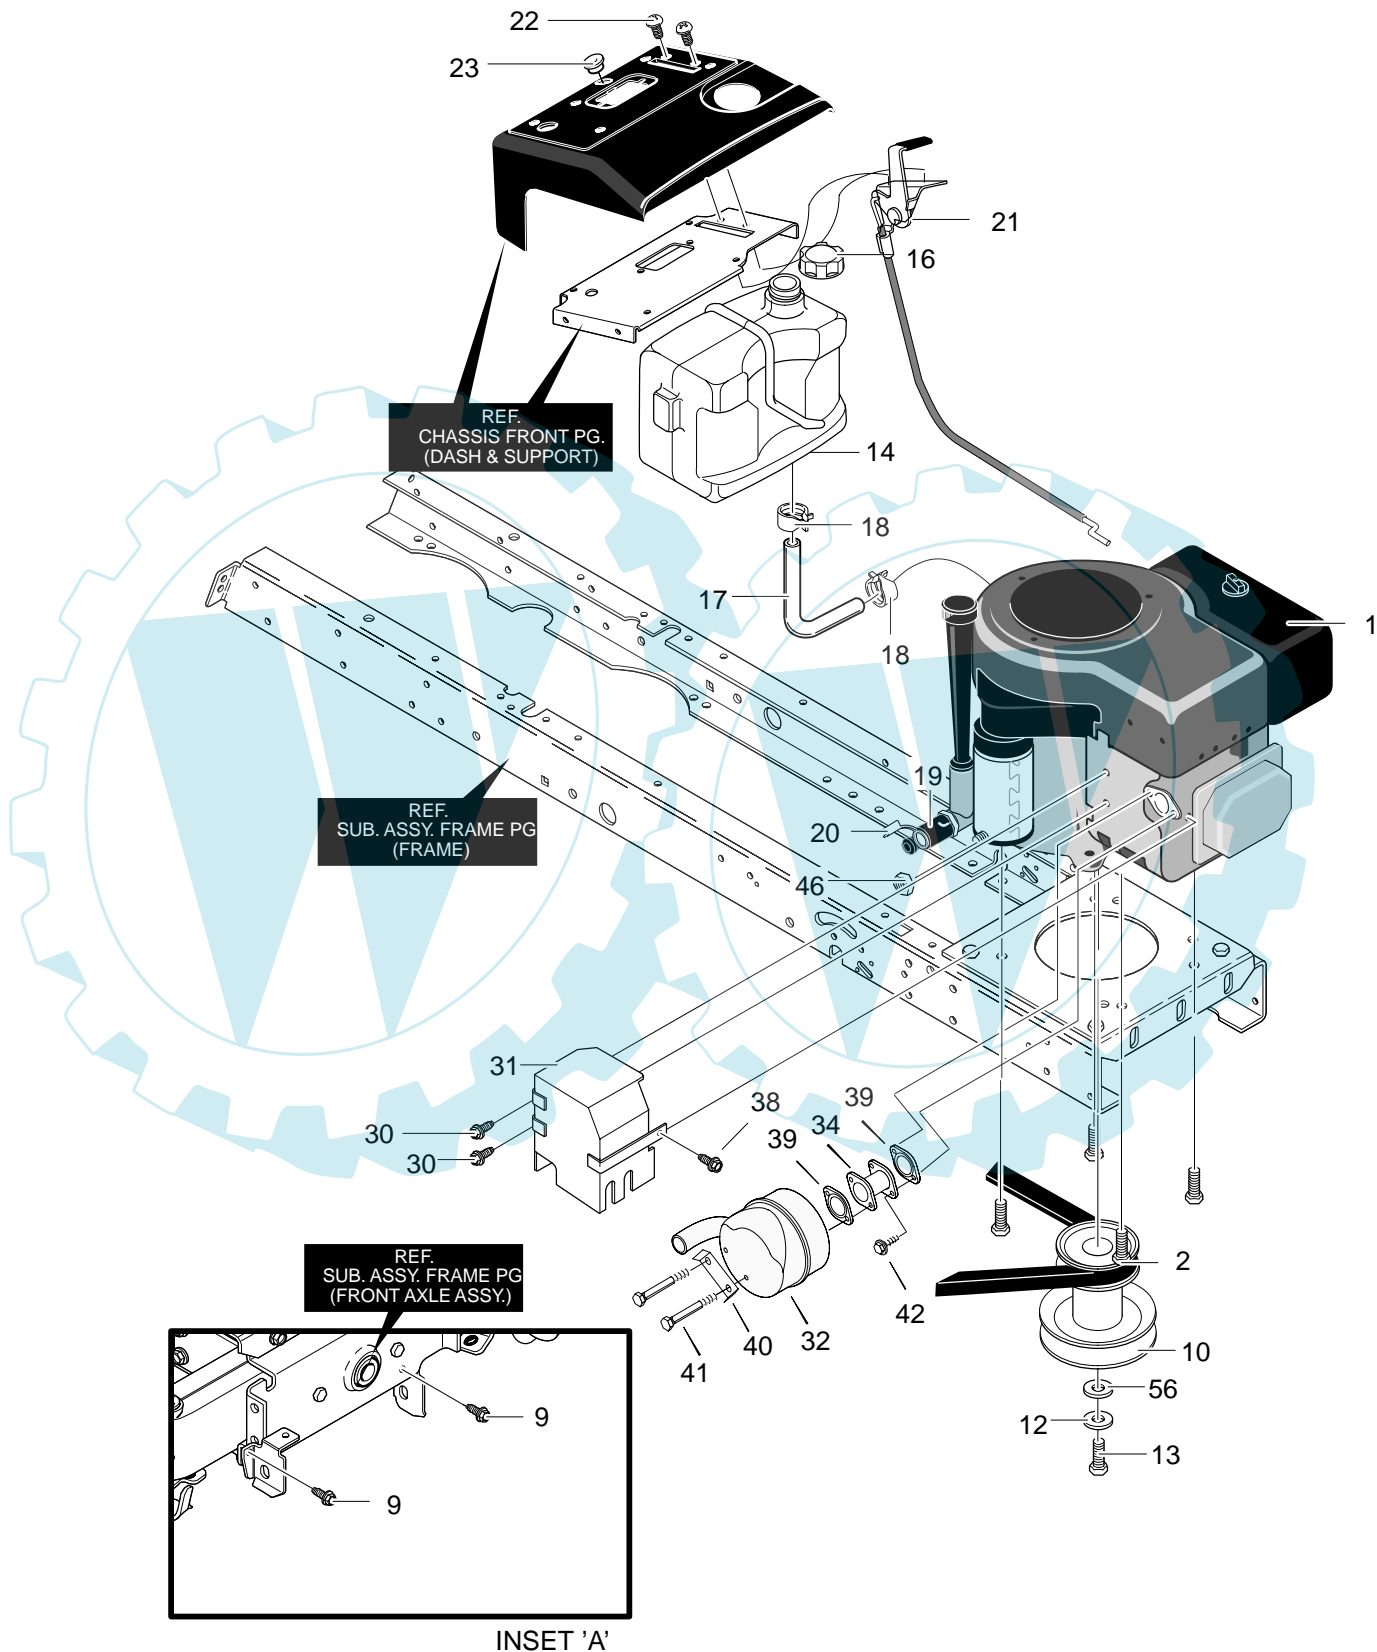

MODEL 425601x53C

REPAIR PARTS
ENGINE AND CONTROL ASSEMBLY

MODEL 425601x53C

**REPAIR PARTS
ENGINE AND CONTROL ASSEMBLY**

Key No.	Description	Part No.	Key No.	Description	Part No.
1	ENGINE	—————	31	HEAT SHIELD ASSEMBLY	092550
2	BOLT 3/8 X 1.25	0025x7	31-1	SHIELD, HEAT B/S	092551
9	SCREW	711606	31-2	RIVET, POP	007x93
10	PULLEY, STACK	690439 Z	31-3	BRACKET, RIGHT	092554 Z
12	WASHER	019x35	31-4	BRACKET, LEFT	092555 Z
13	BOLT	01X140	31-5	PLATE, HEAT SHIELD	092552
14	TANK, FUEL –ASSEMBLY	690322	32	MUFFLER, ROUND	690436
16	FUEL CAP	092317	34	MUFFLER ADAPTER	095207
17	TUBING (Must cut to length) *	7601033	38	SCREW	26x263
18	CLAMP, FUEL LINE *	095197	39	GASKET, MUFFLER	091309
19	OIL DRAIN VALVE ASSEMBLY	325547	40	BRACKET, LOCK	1001053
20	CAP, OIL DRAIN VALVE	327422	41	BOLT	009x59
21	THROTTLE, CONTROL	092371	42	SCREW	06X103
22	SCREW	26x201	46	NUT, 1/4-20	15x116
23	PLUG, DASH	093160	56	WASHER	17X170
30	SCREW	06x104