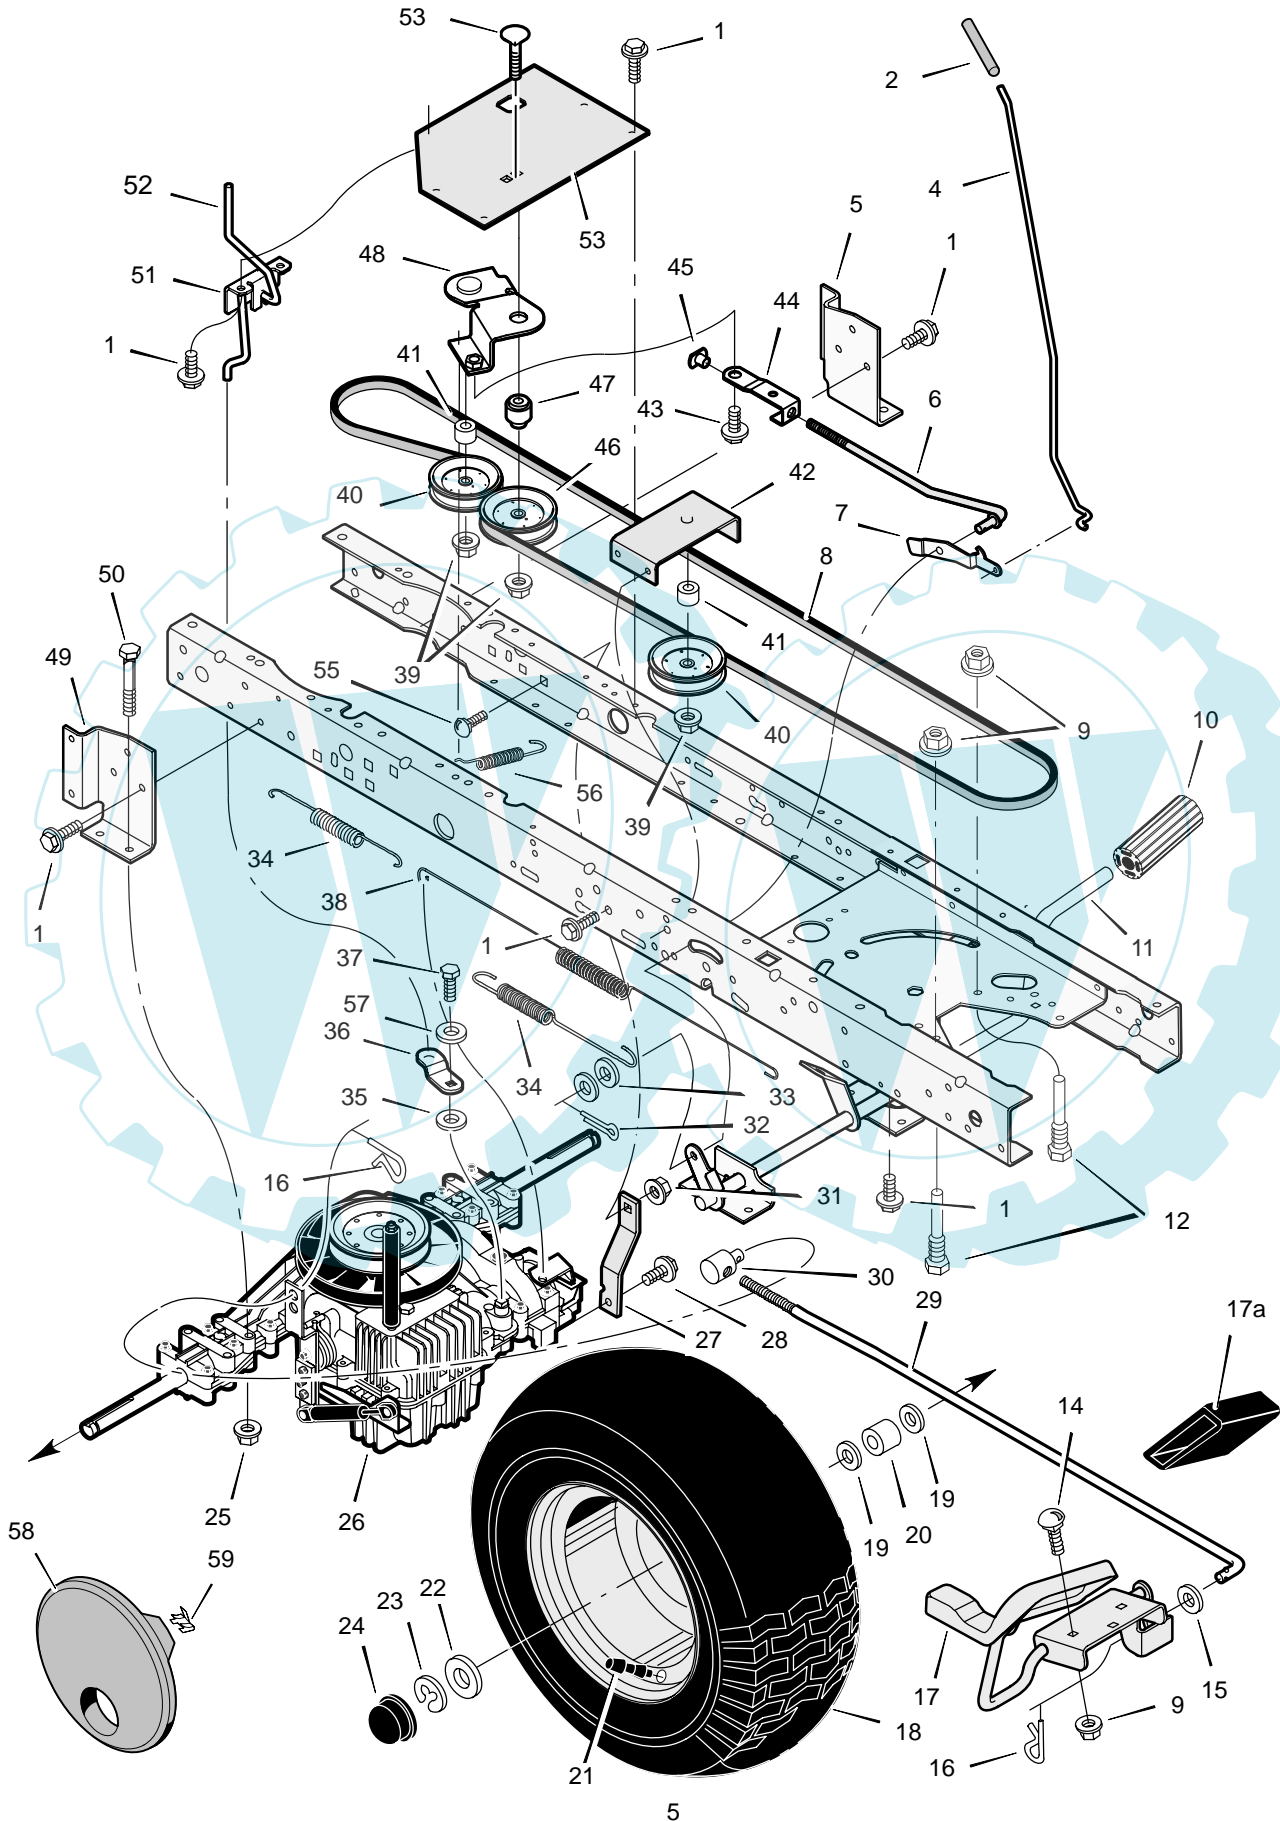

MODEL 425601x53C

REPAIR PARTS DRIVE ASSEMBLY

MODEL 425601x53C

REPAIR PARTS DRIVE ASSEMBLY

Key No.	Description	Part No.	Key No.	Description	Part No.
1	Screw	26x249	30	Nut, Adjusting	092132
2	Grip, Parking Brake	091079	31	Nut, Centerlock	015x84
4	Rod, Parking Brake	1001271 Z	32	Pin, Cotter	030x20
5	Bracket, Transaxle – Left	094185E701	33	Washer	017x48
6	Rod, Clutch	1001013 Z	34	Spring, Extension	165x92
7	Latch, Parking Brake	094045 Z	35	Washer	17x148
8	V-Belt, Drive	37x106	36	Arm, Disconnect	1001086 Z
9	Nut, Flange	015x79	37	Capscrew	06x105
10	Pedal, Brake/Clutch	021544	38	Spring, Brake	165x150
11	Assembly, Brake Pedal	1001190E701	39	Locknut, Flange	015x98
12	Screw, Guide	094384	40	Pulley, Idler	690409
14	Bolt, Carriage	002x53	41	Spacer	690369
15	Washer	017x57	42	Bracket, Idler Assembly	1001097E701
16	Pin, Hair	0031x4	43	Bolt, Shoulder	009x49
17	Pedal Assembly, Hydro	1001231E700	44	Link, Clutch	1001007 Z
17a	Pad, Hydro Pedal	094798	45	Nut, Tee	1001014
18	Wheel & Tire Ass'y –Rear 20"	092511-601	46	Pulley, Idler	690410
--	Tire ONLY *	024430	47	Bushing, Pivot	1001012
--	Tube ONLY	407049	48	Arm Assembly, Idler	1001018 Z
19	Washer	17x160	49	Bracket, Transaxle –Right	094184E701
20	Spacer	690554 Z	50	Bolt, Hex	01x155
21	Stem, Valve	024373	51	Bracket, Disconnect	1001214 Z
22	Washer	17x195	52	Rod, Disconnect	1001215 Z
23	E-Ring	0011x3	53	Bracket, Idler Pivot	1001108E701
24	Cap, Hub	094618	54	Bolt, Carriage	002x92
25	Nut, Centerlock	015x88	55	Bolt, Carriage	002x78
26	Transaxle	**	56	Spring, Clutch	165x155
27	Strap, Torque	1001085E701	57	Washer	017x38
28	Screw	26x216	58	Cover, Wheel	334427
29	Rod, Control	1001234 Z	59	Retainer	694003

* When you order a tire, make sure to give the brand name of the tire so that the tread pattern on the tire will match.

** For information on Replacement Parts see the Central Parts Distributor in your area.