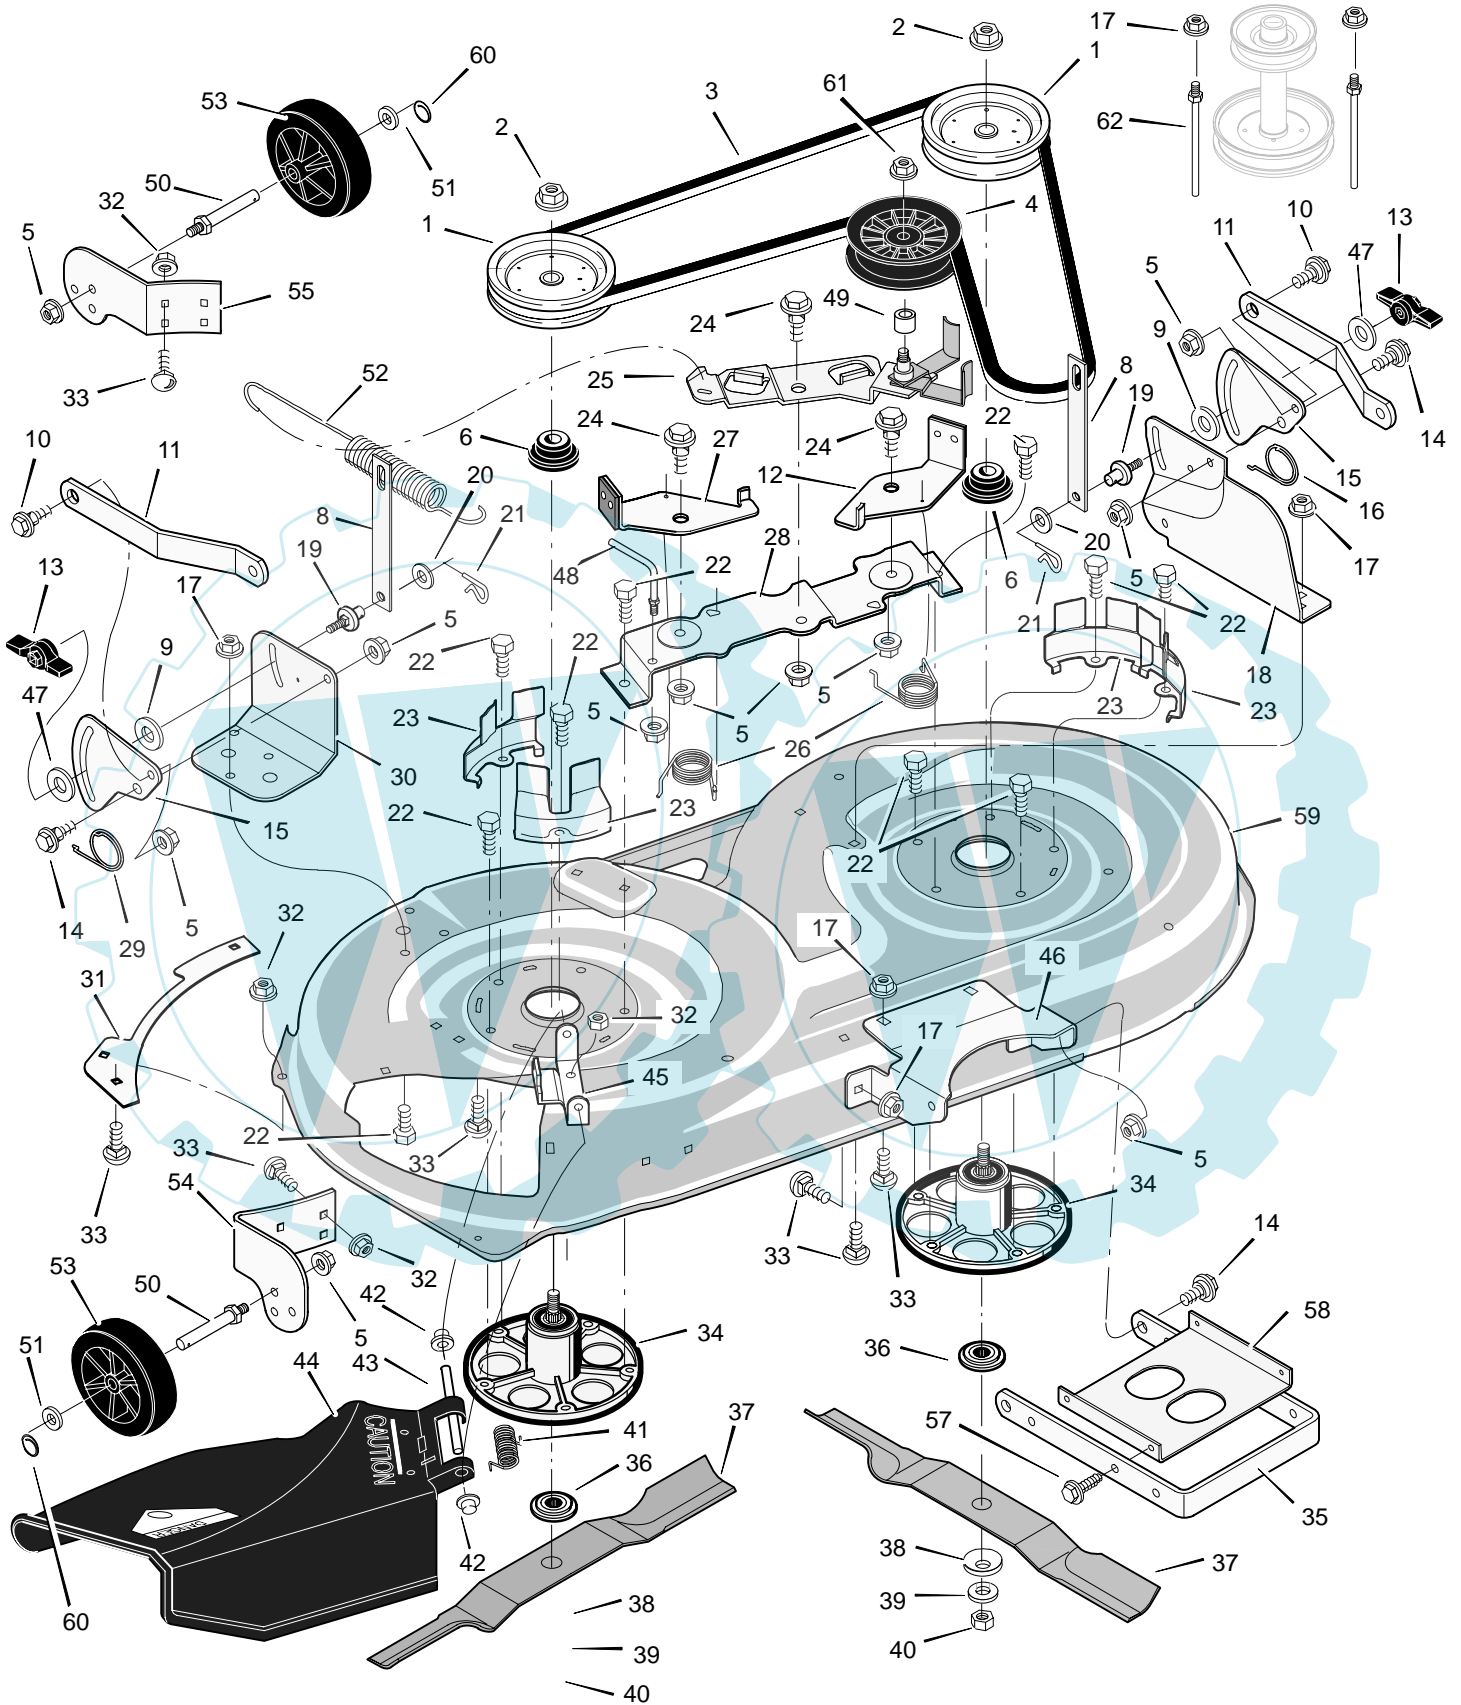

MODEL 425601x53C

REPAIR PARTS MOWER HOUSING

MODEL 425601x53C

REPAIR PARTS MOWER HOUSING

Key No.	Description	Part No.	Key No.	Description	Part No.
1	Pulley, Jackshaft	094199	33	Bolt, Carriage	002x53
2	Nut, Hex	15x121	34	Mandrell Housing	1001200
3	Belt, Mower Drive	037x88	35	Bracket, Suspension	690539E701
4	Pulley, Idler	690387	36	Adapter, Blade	690411
5	Nut, Flange	015x84	37	Blade	095100E701
6	Spacer, Pulley **	1001197	38	Washer	17x166
8	Link, Lift	690212E701	39	Washer	17x165
9	Pad, Friction	094137	40	Nut	15x100
10	Bolt, Shoulder	009x52	41	Spring	0166x4
11	Bracket, Suspension	094055E701	42	Cap, Push On	028x23
12	Pad Assembly, Left Brake	094049E701	43	Rod, Deflector	094957 Z
13	Knob	094068	44	Deflector Assembly	094707
14	Bolt, Shoulder	009x51	45	Bracket, Deflector Hinge	094956E700
15	Plate, Suspension	094128E700	46	Bracket, Front Hanger	094190E701
16	Spring	166x43	47	Washer	017x45
17	Nut, Flange	015x79	48	Guide, Belt	094781
18	Bracket, Suspension	094192E700	49	Spacer	690369
19	Pin, Hanger	095194	50	Bolt, Axle	094025
20	Washer	017x91	51	Washer	017x91
21	Pin, Hair	0031x4	52	Spring, Extension	165x119
22	Bolt	0025x7	53	Wheel, Gage	092683
23	Cover, Pulley	094051E701	54	Bracket, Right Wheel	1001260E701
24	Bolt, Shoulder	009x39	55	Bracket, Left Wheel	092423E700
25	Arm, Idler	690408E701	57	Screw	26x249
26	Spring	166x41	58	Stiffener	094604E700
27	Pad Assembly, Right Brake	094047E701	59	Housing, Blade *	094814E700
28	Bracket, Brake	094193E701	60	Ring, Locking	031x11
29	Spring	166x42	61	Nut, Flange	015x98
30	Bracket, Suspension	094191E700	1-61	Complete Housing Assembly	7601032
31	Plate	092426E701	62	Guide, Belt	094066
32	Nut, Flange	015x88			

* Includes Key No. 17, 18, 30, 31, 32, 33, 45, 46, 53, 54, 55, and 56.

** This part is included when ordering Key number 34.