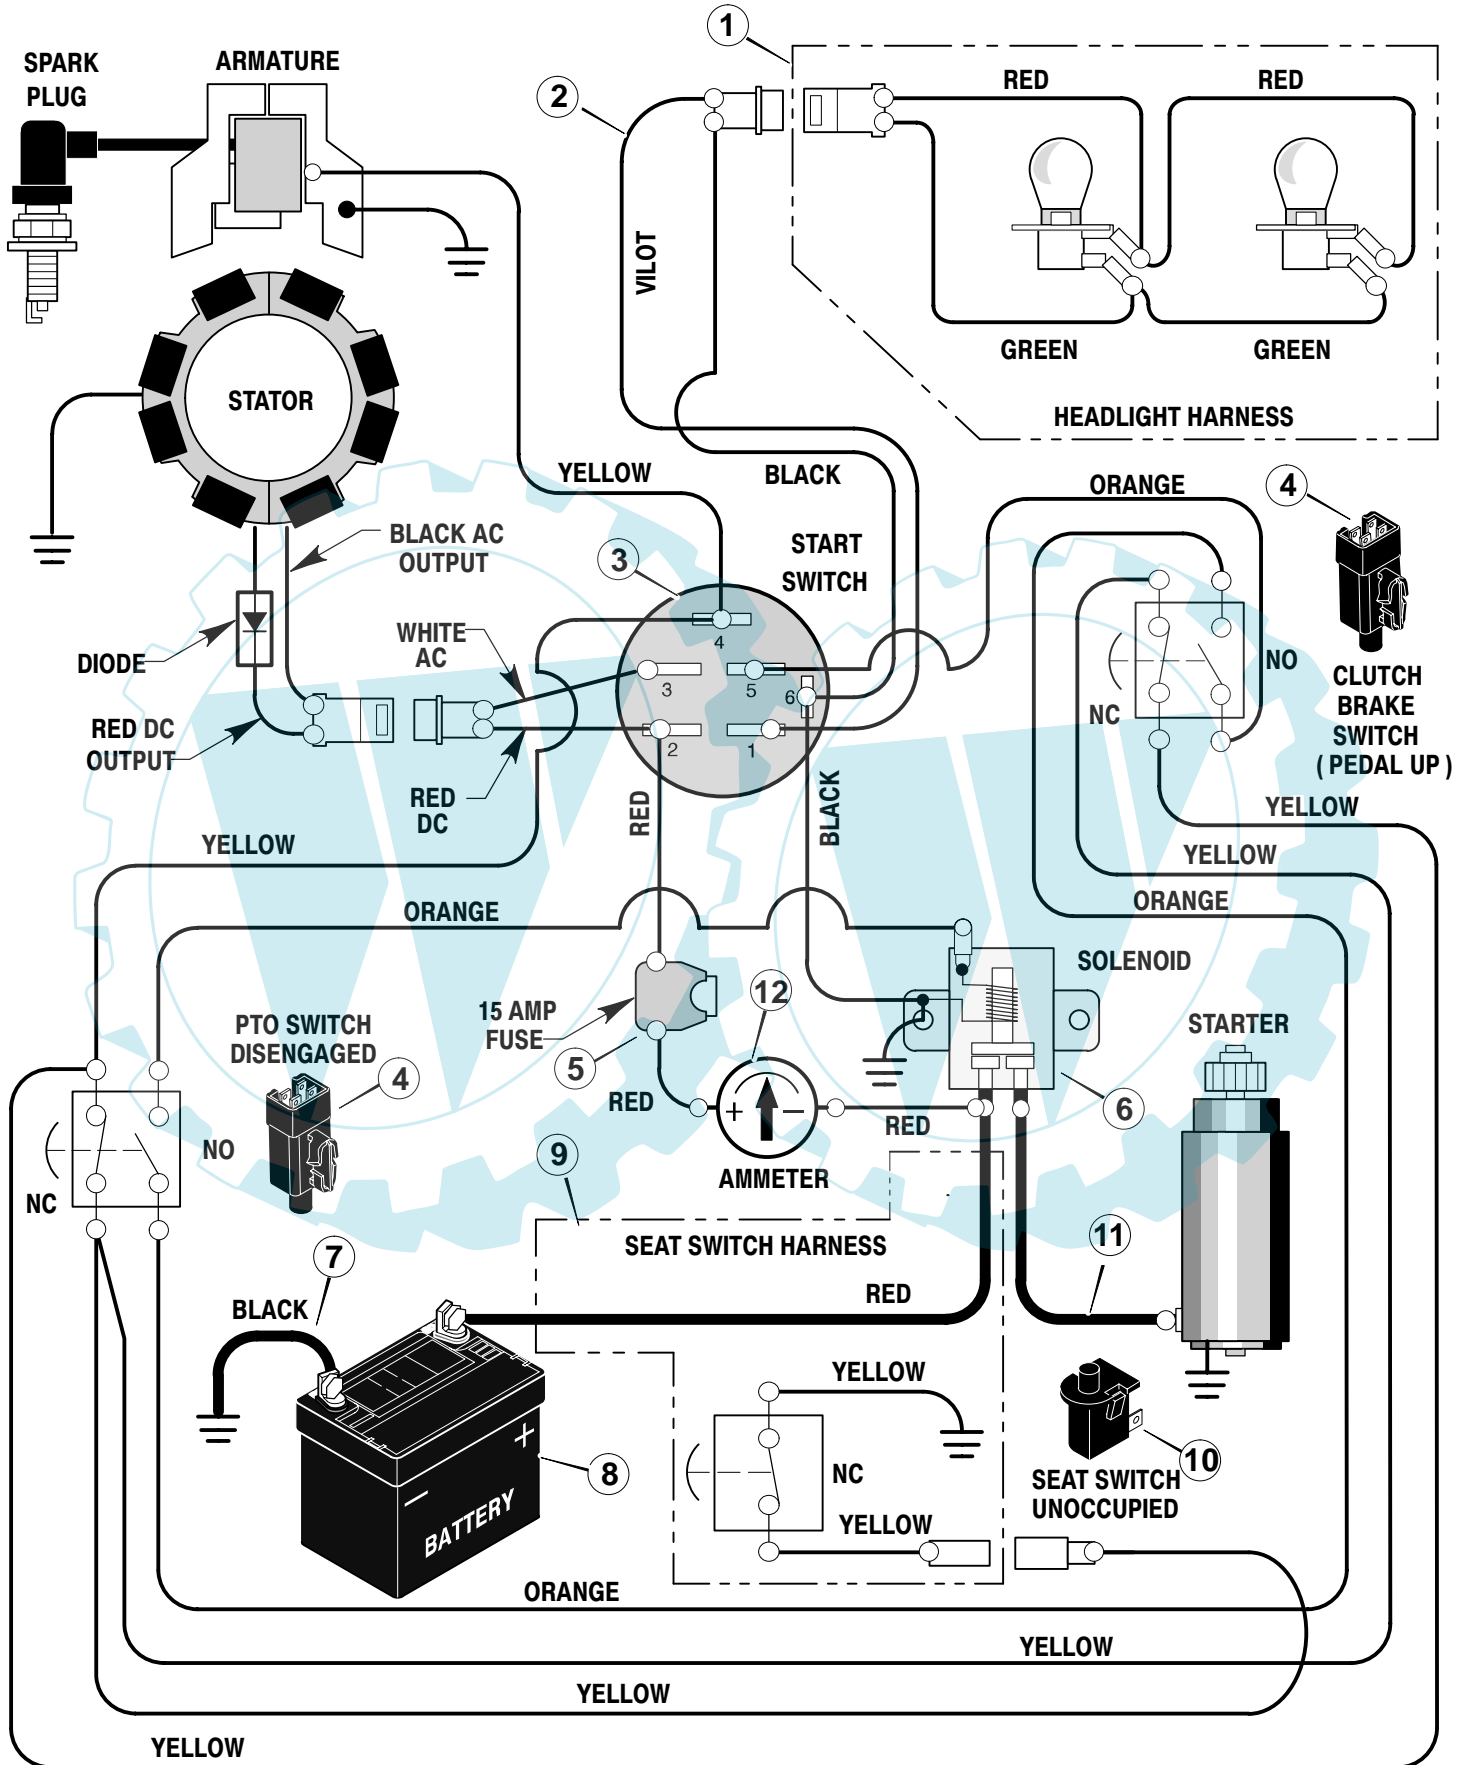

MODEL 425601x53C

**REPAIR PARTS
ENGINE AND CONTROL ASSEMBLY**

Key No.	Description	Part No.	Key No.	Description	Part No.
1	ENGINE	—————	31	HEAT SHIELD ASSEMBLY	092550
2	BOLT 3/8 X 1.25	0025x7	31-1	SHIELD, HEAT B/S	092551
9	SCREW	711606	31-2	RIVET, POP	007x93
10	PULLEY, STACK	690439 Z	31-3	BRACKET, RIGHT	092554 Z
12	WASHER	019x35	31-4	BRACKET, LEFT	092555 Z
13	BOLT	01X140	31-5	PLATE, HEAT SHIELD	092552
14	TANK, FUEL –ASSEMBLY	690322	32	MUFFLER, ROUND	690436
16	FUEL CAP	092317	34	MUFFLER ADAPTER	095207
17	TUBING (Must cut to length) *	7601033	38	SCREW	26x263
18	CLAMP, FUEL LINE *	095197	39	GASKET, MUFFLER	091309
19	OIL DRAIN VALVE ASSEMBLY	325547	40	BRACKET, LOCK	1001053
20	CAP, OIL DRAIN VALVE	327422	41	BOLT	009x59
21	THROTTLE, CONTROL	092371	42	SCREW	06X103
22	SCREW	26x201	46	NUT, 1/4-20	15x116
23	PLUG, DASH	093160	56	WASHER	17X170
30	SCREW	06x104			

MODEL 425601x53C

REPAIR PARTS ELECTRICAL SYSTEM