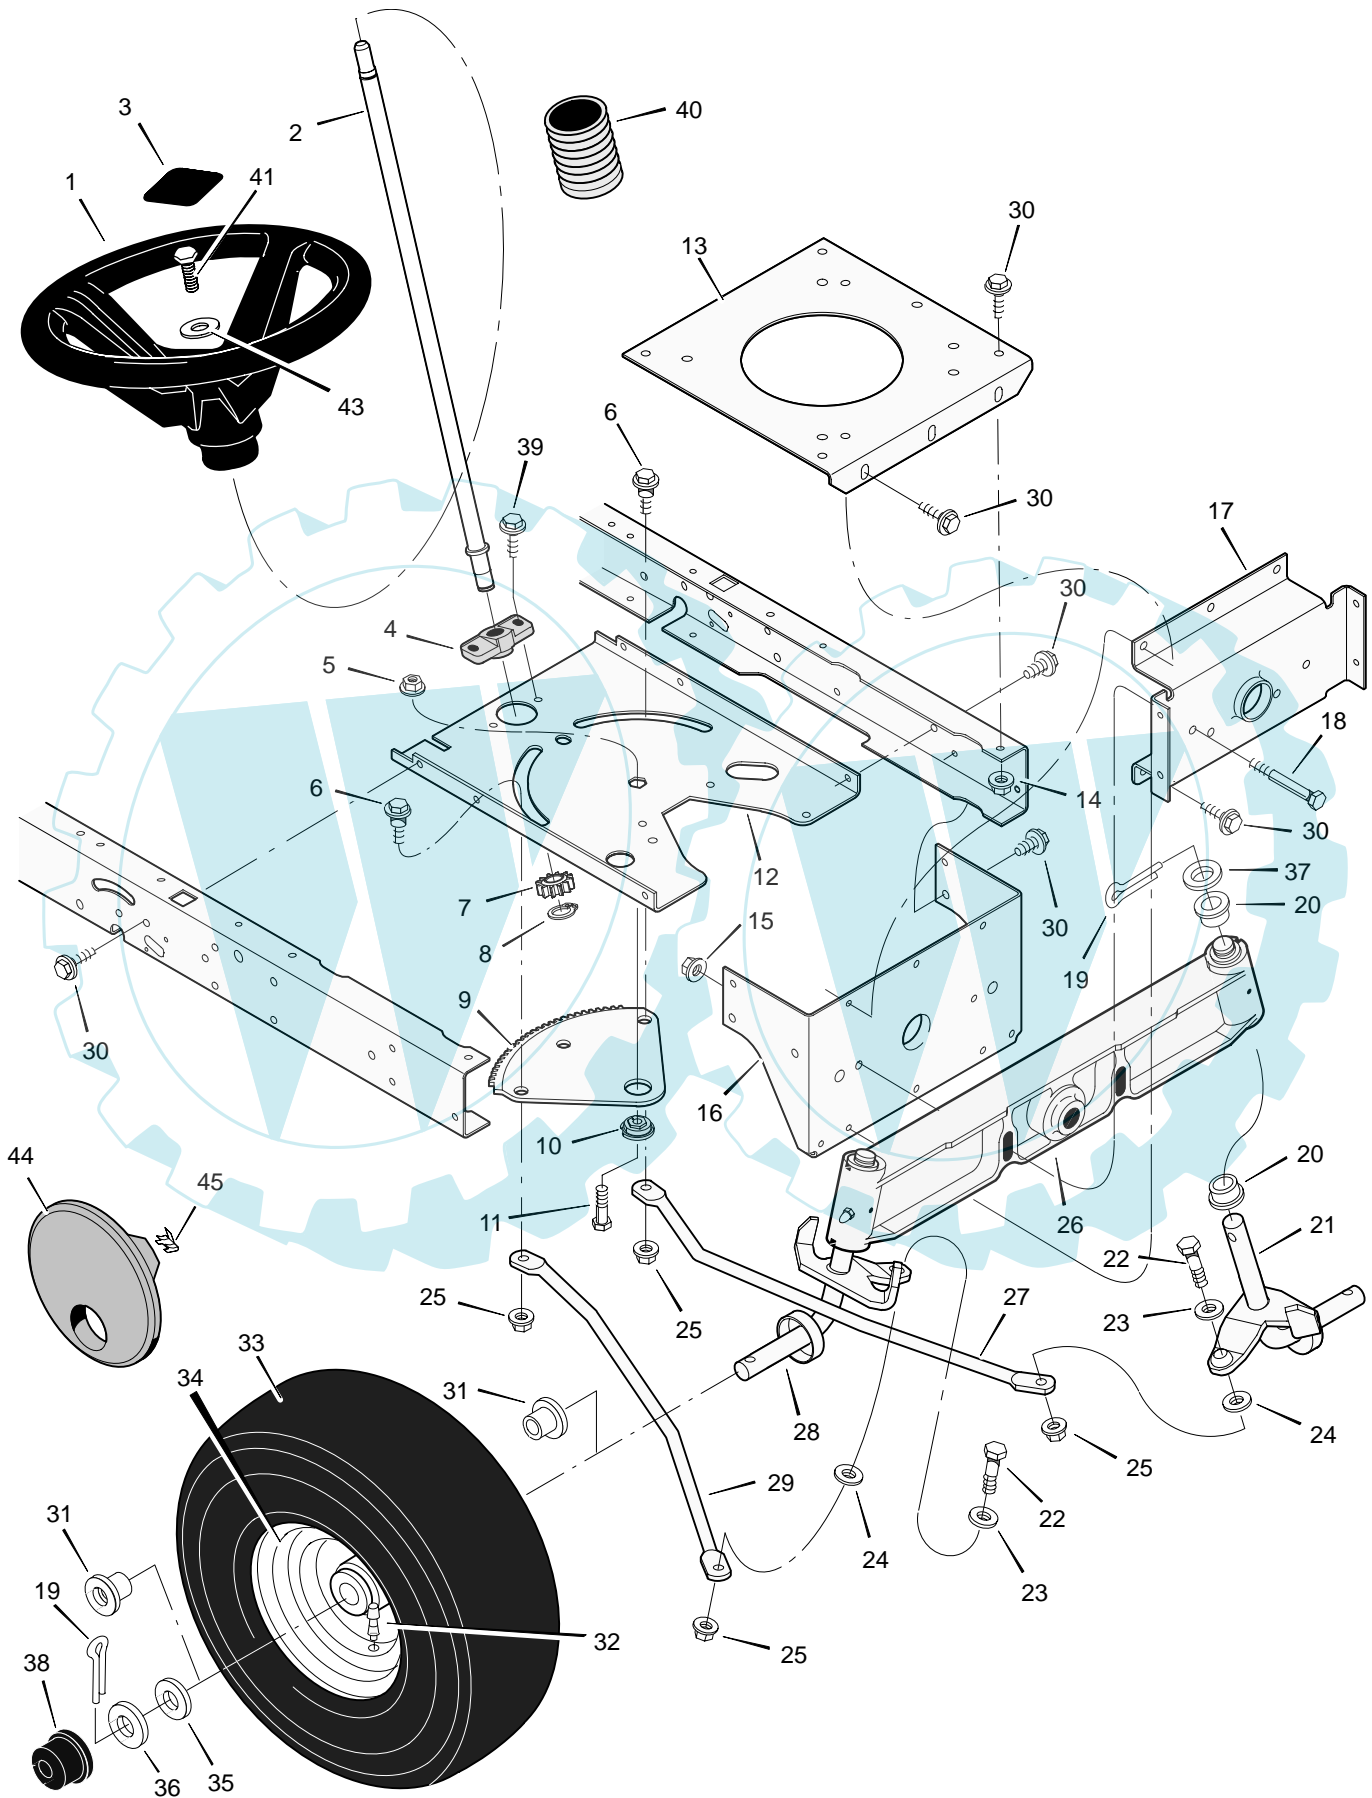

MODEL 425601x53C

REPAIR PARTS
STEERING

MODEL 425601x53C

REPAIR PARTS STEERING

Key No.	Description	Part No.	Key No.	Description	Part No.
1	Wheel, Steering	095185	24	Washer	017x53 Z
2	Post, Steering	690626	25	Nut, Flange	015x84
3	Insert, Steering Wheel	711326	26	Axle Assembly	776115
4	Bearing	094124	27	Drag Link, Left	095329E701
5	Nut, Flange	15x111	28	Spindle Assembly, Right	094575E701
6	Bolt, Shoulder	009x57	29	Drag Link, Right	095328E701
7	Gear, Pinion	690183	30	Screw	26x249
8	Ring, Snap	011x25	31	Bearing, Wheel	091334
9	Gear, Sector	094121	32	Stem, Valve	024373
10	Bearing	094123	33	Tire *	024380
11	Bolt	001x84	—	Tube	407924
12	Plate, Steering	1001121E701	34	Wheel and Tire Assembly	094581-601
13	Plate, Engine	094006E700	35	Washer	17x195
14	Nut, Flange	015x88	36	Washer	17x192
15	Nut, Flange	15x118	37	Washer	17x113
16	Bracket, Hanger	1001270E701	38	Hub Cap	094618
17	Axle, Hanger	094007E700	39	Screw	26x267
18	Bolt	01x146	40	Bellows	092059
19	Pin, Cotter **	030x49	41	Bolt	0025x3
20	Bearing **	690150	43	Washer	17x146
21	Spindle Assembly, Left	094576E700	44	Cover, Wheel	334429
22	Bolt	01x111	45	Retainer	306669
23	Washer	17x104			

* When you order a tire, make sure to give the brand name of the tire so that the tread pattern on the tire will match.

** These parts are included when prdering Key number 26.