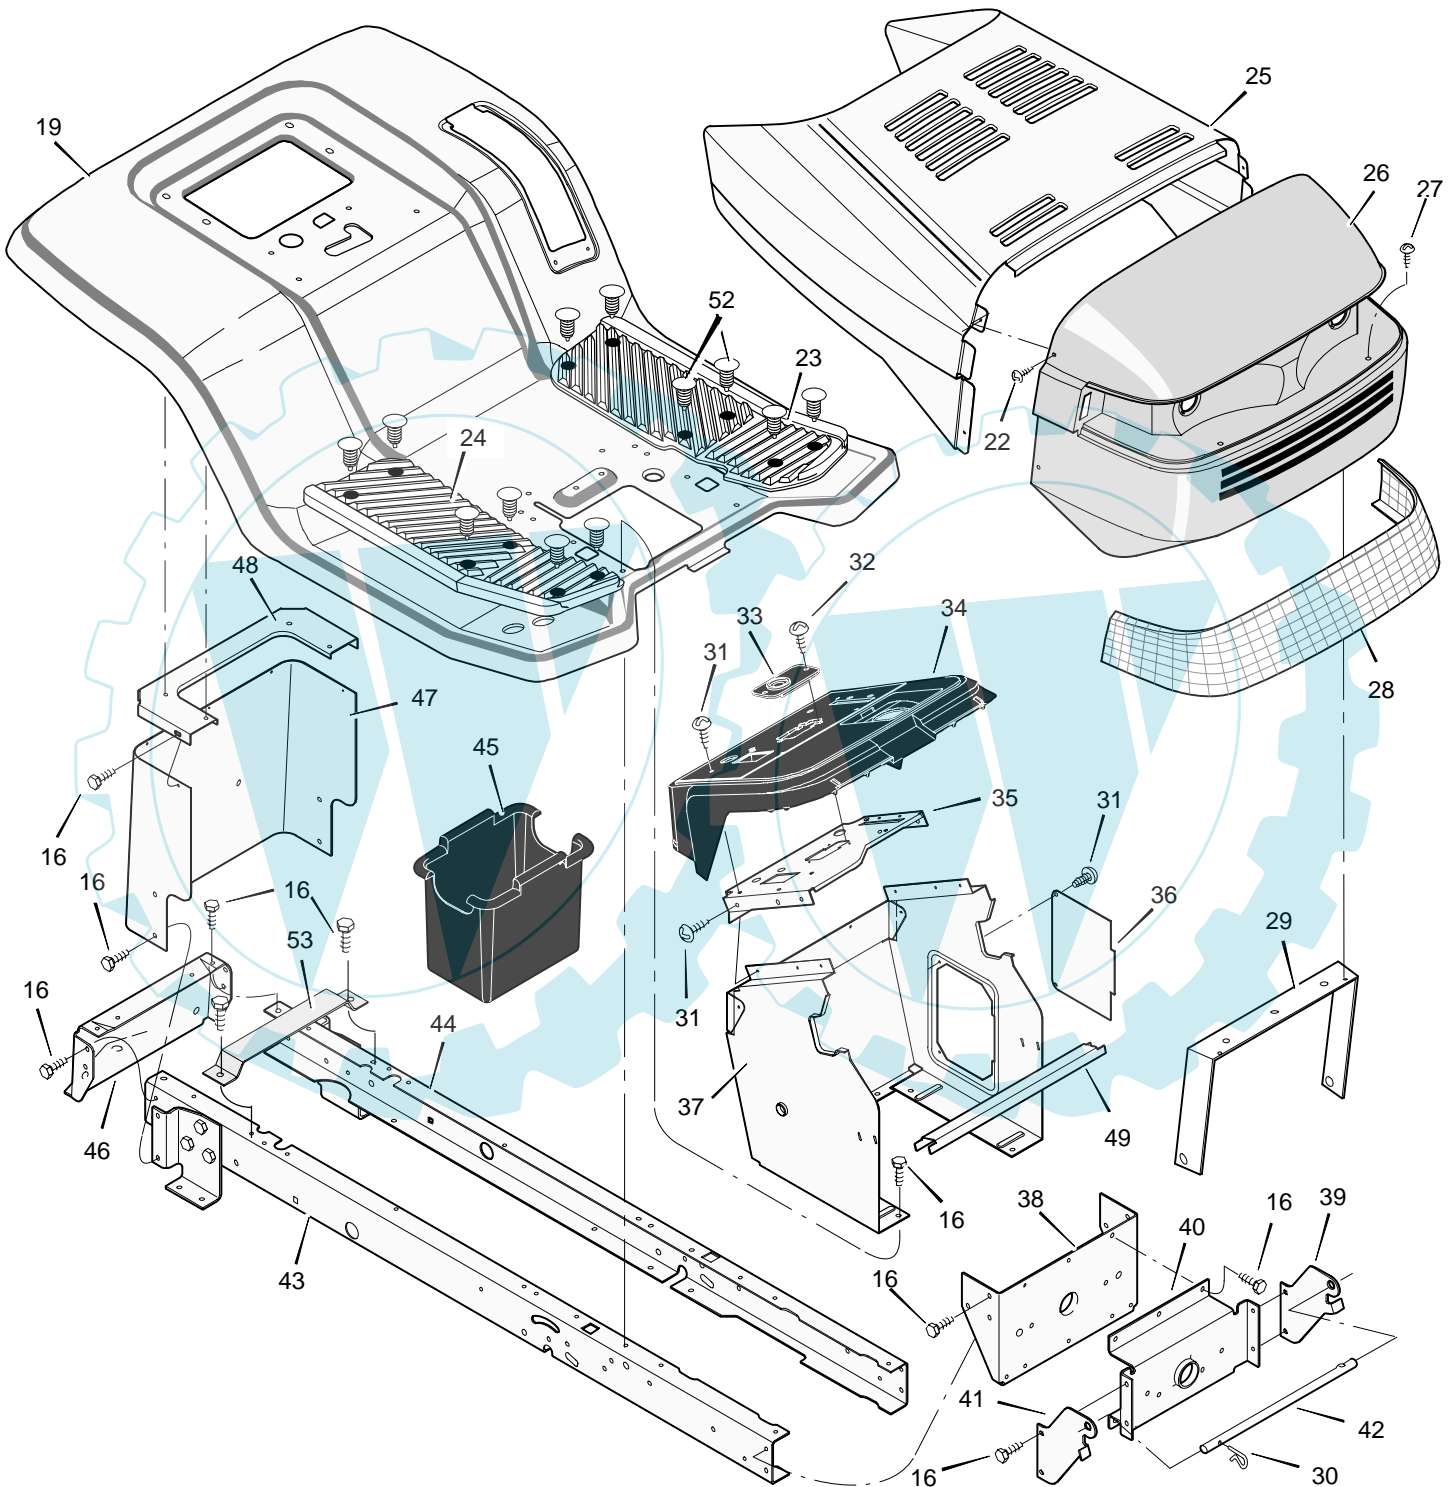

MODEL 425601x53C

REPAIR PARTS  
CHASSIS AND HOOD

# MODEL 425601x53C

# REPAIR PARTS CHASSIS AND HOOD

<b>Key No.</b>	<b>Description</b>	<b>Part No.</b>	<b>Key No.</b>	<b>Description</b>	<b>Part No.</b>
16	Screw	26x249	37	Support, Dash	095082E510
19	Deck, Seat	094629E510	38	Bracket, Rear Hanger	1001270E701
22	Screw, Shoulder	009x47	39	Support, Left Grille	690544E700
23	Mat, Left	095408	40	Axle, Hanger	094007E700
24	Mat, Right	095409	41	Support, Right Grille	690543E700
25	Hood	093215E510	42	Rod, Pivot	093137 Z
26	Grille Assembly (Includes Lens)	093149	43	Frame, Right	1001268E701
28	Lens	093139	44	Frame, Left	1001269E701
29	Brace, Grille	093190	45	Container, Battery	690424
30	Pin, Hair	0031x4	46	Plate, Hitch	1001002E700
31	Screw	26x270	47	Plate, Rear	690218E700
32	Screw	26x238	48	Top, Rear Plate	094186E700
33	Bearing, Steering	094219	49	Channel	095081E700
34	Dash	094223	52	Fastener	193x1
35	Plate, Dash	094221E700	53	Support, Battery	690482E701
36	Panel, Access	093007E700	—	Instruction Book & Parts List	F-010796L

MODEL 425601x53C

REPAIR PARTS  
REAR CHASSIS ASSEMBLY

345046

**MODEL 425601x53C**

**REPAIR PARTS  
REAR CHASSIS ASSEMBLY**

Key No.	Description	Part No.	Key No.	Description	Part No.
1	SEAT	095415	16	SPRING, COMPRESSION	164x30
2	SEAT DECK	094629E510	17	SCREW	26x249
4	CONTAINER, BATTERY	690424	20	BOLT, WING	1001054
5	SCREW, 1/4-20X .63	26x263	21	WASHER	017x47
6	PLATE, LIFT	094886E701	22	COVER, DETENT	094469
7	BOLT, SHOULDER	009X56	24	SCREW	26x284
8	SCREW, 10-24X.500	26x270	25	WASHER	17x207
9	SUPPORT, SEAT	094154E701	26	SPRING - LEAF	094057
10	HINGE, SEAT PIVOT	094156 Z	27	SCREW, 1/4-20X.50	26x229
11	NUT, PUSH CAP	028x23	32	BRACKET, PIVOT SEAT	094153E700
12	SPRING, COMPRESSION	164x31	33	BOLT, 5/16-18X.75	001x45
13	BOLT, SHOULDER	009x55	34	NUT, 5/16-18	015x88
14	WASHER, CUP	094155 Z	35	NUT, #10-24	015x81
15	NUT, 1/4-20	015x89			