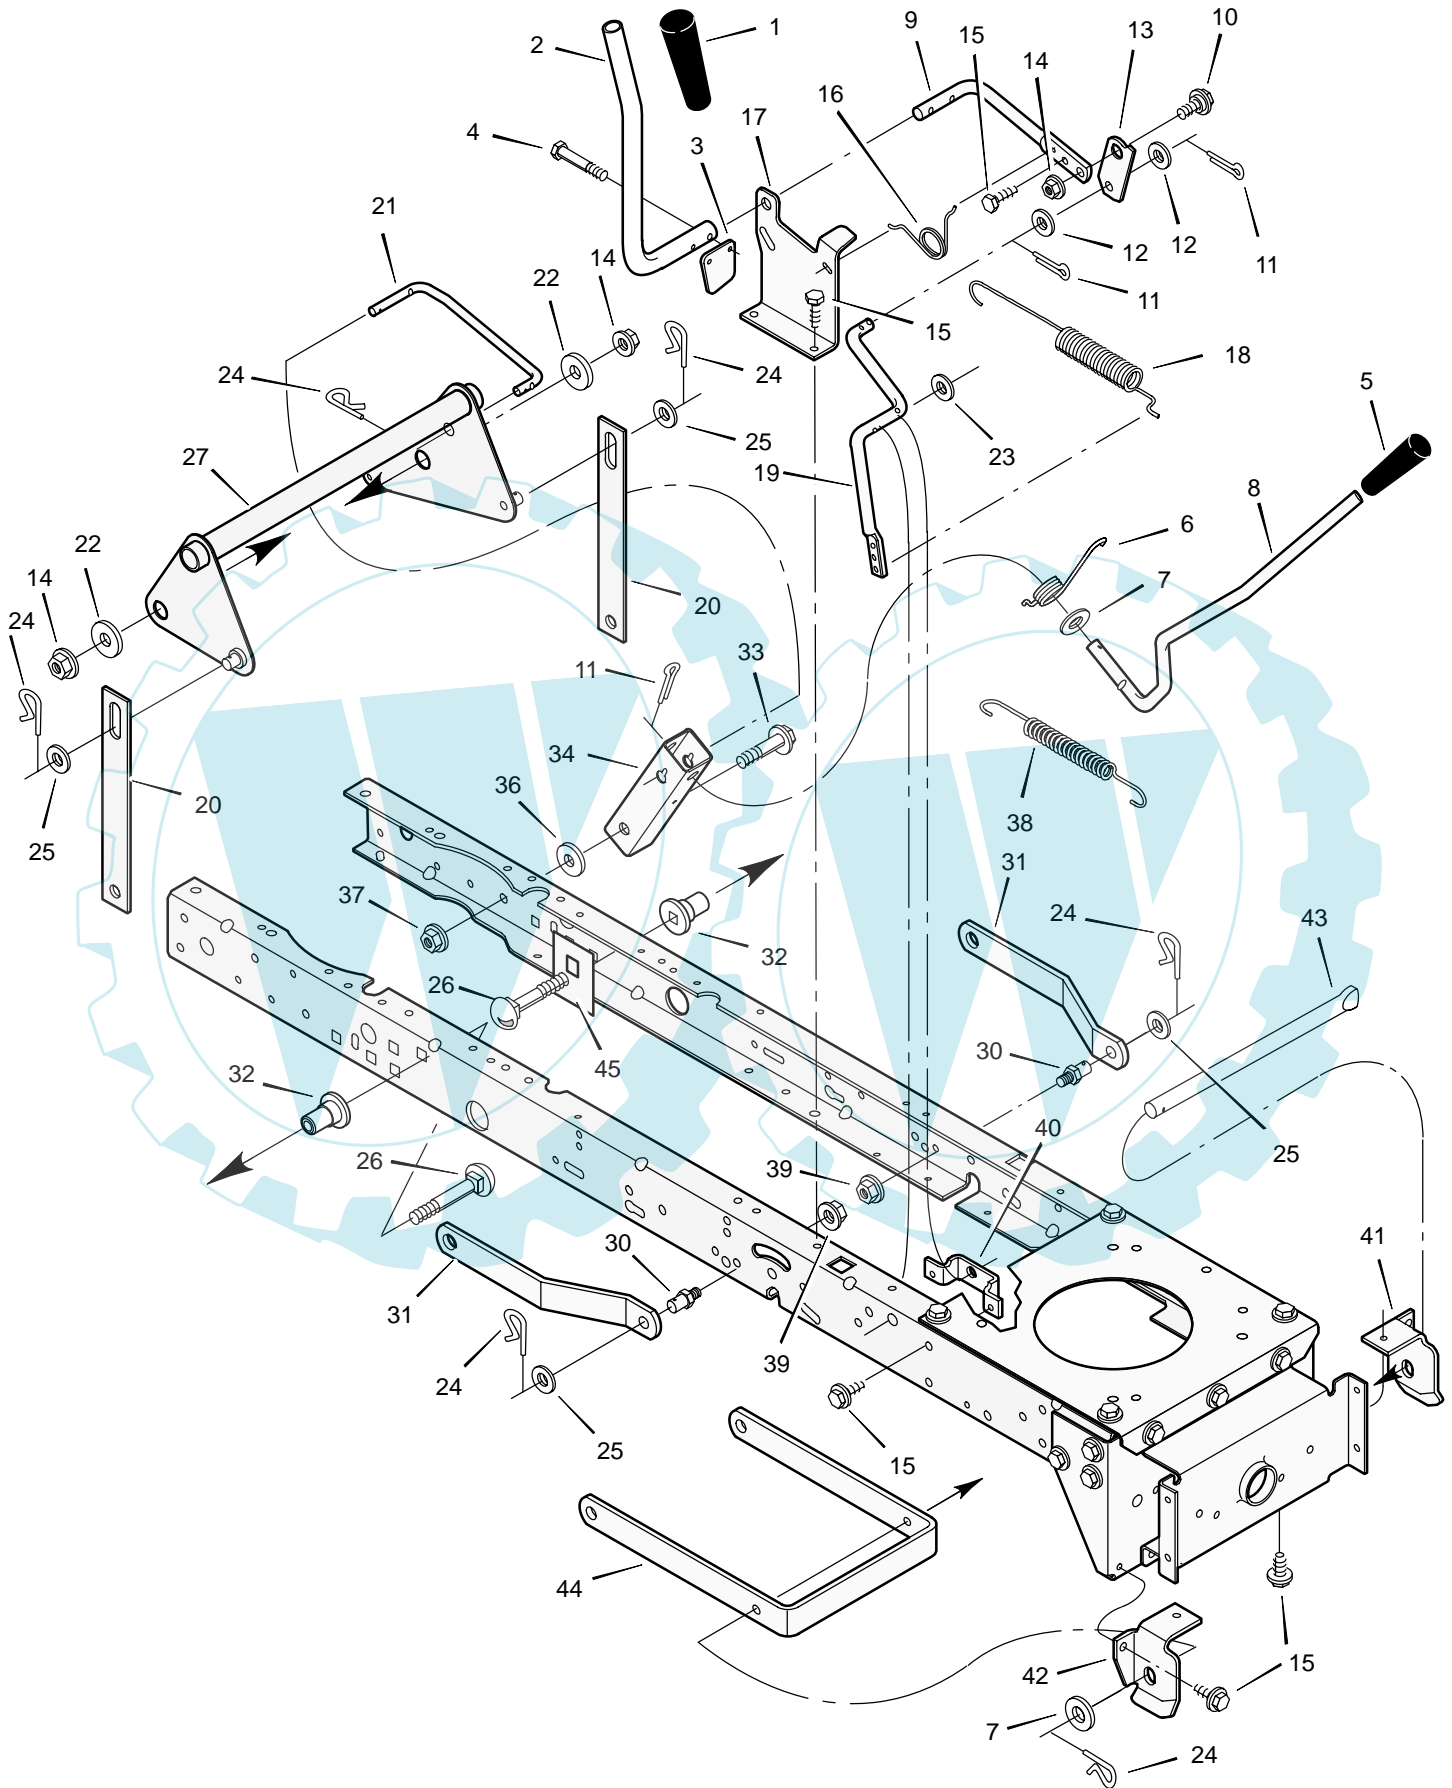

MODEL 425601x53C

REPAIR PARTS
MOWER HOUSING SUSPENSION

MODEL 425601x53C

**REPAIR PARTS
MOWER HOUSING SUSPENSION**

Key No.	Description	Part No.	Key No.	Description	Part No.
1	Grip	092698	22	Washer	17x168
2	Handle, PTO	094100 Z	23	Washer	017x57
3	Pad, Switch	094022 Z	24	Pin, Hair	0031x4
4	Bolt	0025x3	25	Washer	017x91 Z
5	Grip	092697	26	Bolt, Carriage	002x85
6	Spring	166x40	27	Lever Assembly, Lift	1001111E701
7	Washer	17x103	30	Pin	094067
8	Lever, Lift	690533	31	Bracket, Rear Suspension	094055E701
9	Lever, PTO	094017 Z	32	Spacer, Lifter	690151
10	Bolt, Shoulder	009x39	33	Bolt, Shoulder	009x53
11	Pin, Cotter	030x20	34	Bracket, Pivot	094015E700
12	Washer	017x57	36	Washer	17x191
13	Link, PTO	094004 Z	37	Nut, Flange	015x84
14	Nut, Flange	015x84	38	Spring	165x131
15	Screw	26x249	39	Nut, Flange	015x68
16	Spring	166x39	40	Bracket, PTO	094005E700
17	Bracket, PTO	094018E701	41	Hanger, Left Deck	094027E700
18	Spring	165x119	42	Hanger, Right Deck	094026E700
19	Crank, PTO	690394E701	43	Rod, Hanger	094158 Z
20	Link, Lift	690212E701	44	Bracket, Suspension	690539E701
21	Link, Lift Handle	690122E700	45	Plate, Stiffening	1001098E701