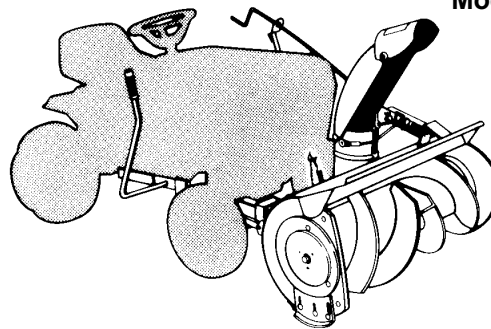

**LAWN SWEEPER**  
Model No. 24720

**SNOW BLADE**  
Model No. 24478

**GRASS BAGGER**  
Model No. 24762  
9 Bushel Capacity  
(For 42" and 46")

**SNOW THROWER**  
Model No. 24574

**38" MULCHER KIT**  
Model No. 24750