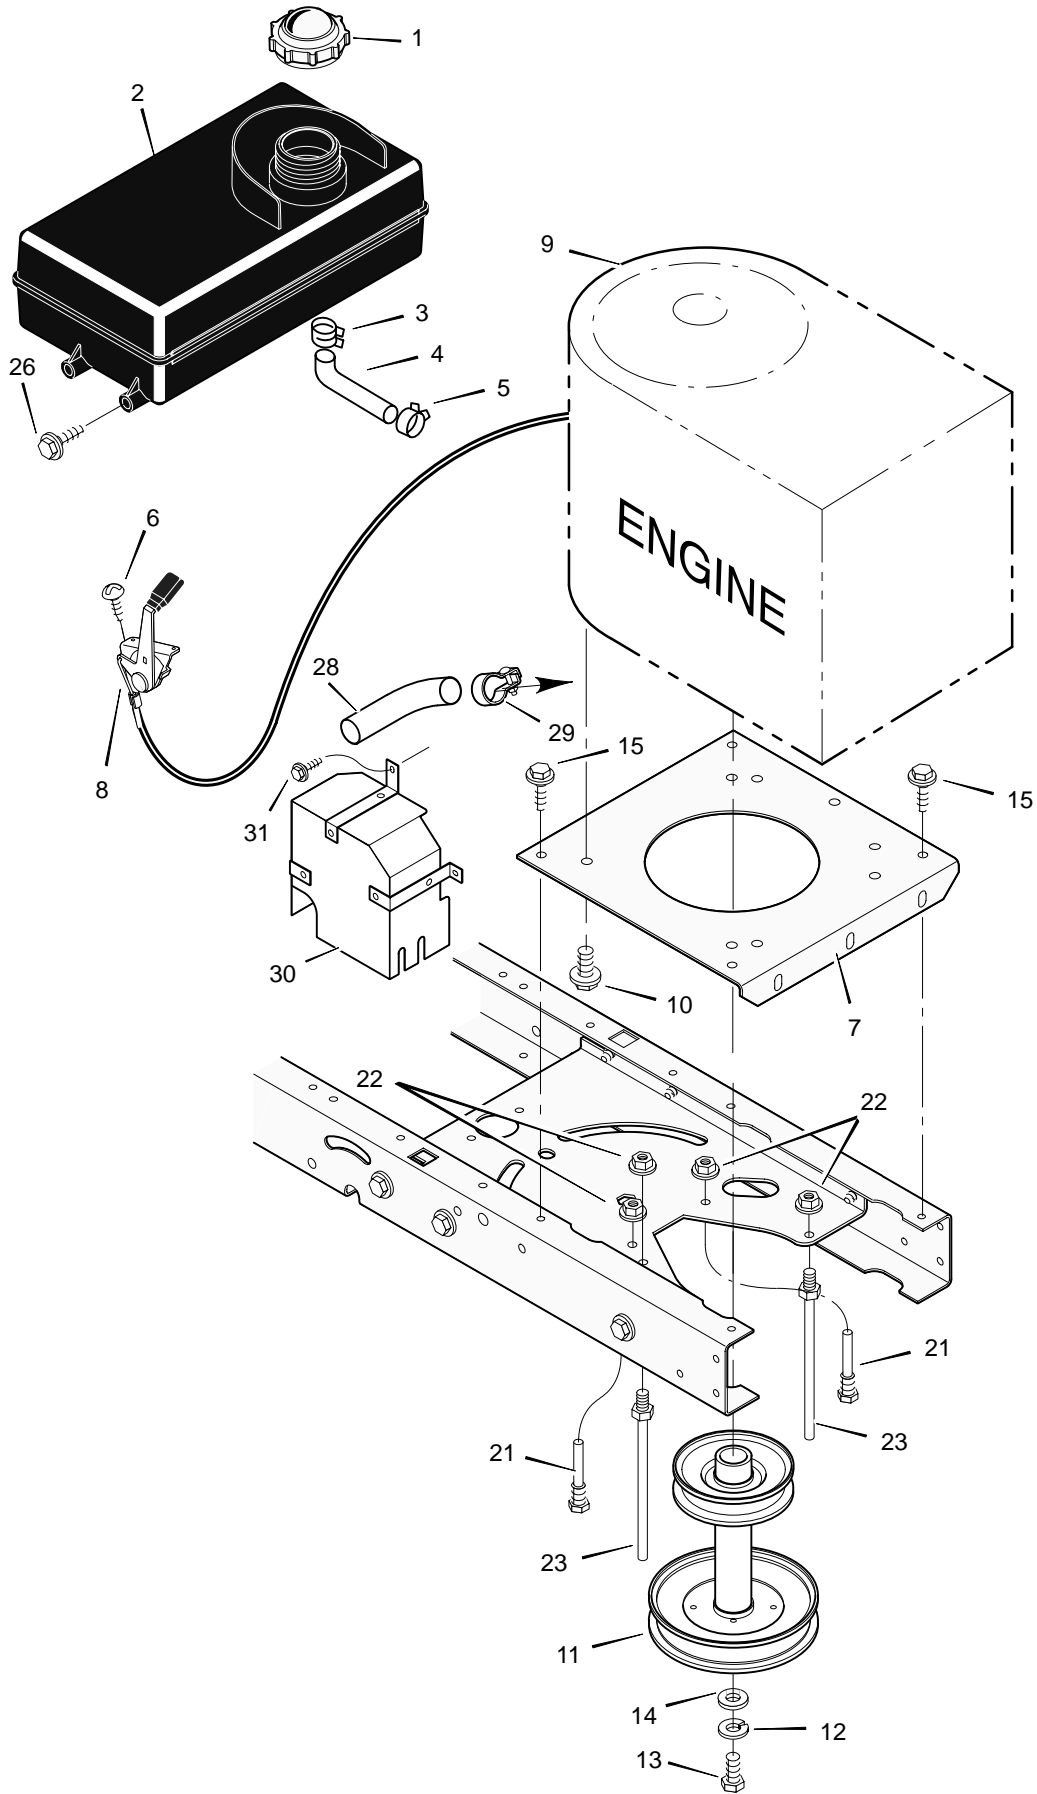

MODEL 42514x8A

REPAIR PARTS MOWER HOUSING

Key No.	Description	Part No.	Key No.	Description	Part No.
1	Pulley, Jackshaft	94199	31	Plate	92426E700
2	Nut, Hex	15x121	32	Nut, Flange	15x88
3	Belt, Mower Drive	37x88	33	Bolt, Carriage	2x53
4	Pulley, Idler	690387	34	Mandrell Housing	92574
5	Nut, Flange	15x84	35	Bracket, Suspension	94058E700
6	Jackshaft	94129	36	Adapter, Blade	92466
7	Spacer	94130	37	Blade	95100E701
8	Link, Lift	690212E700	38	Washer	17x166
9	Pad, Friction	94137	39	Washer	17x165
10	Bolt, Shoulder	9x52	40	Nut	15x100
11	Bracket, Suspension	94055E700	41	Spring	166x4
12	Pad Assembly, Left Brake	94049E700	42	Cap, Push On	28x23
13	Knob	94068	43	Rod, Deflector	94957 Z
14	Bolt, Shoulder	9x51	44	Deflector Assembly	94707 SE
15	Plate, Suspension	94128E700	45	Bracket, Deflector Hinge	94956E700
16	Spring	166x43	46	Bracket, Front Hanger	94686E700
17	Nut, Flange	15x79	47	Washer	17x45 Z
18	Bracket, Suspension	94192E700	48	Guide, Belt	94781
19	Pin, Hanger	94194	49	Spacer	690369
20	Washer	17x103	50	Bolt, Axle	94025
21	Pin, Hair	31x4	51	Washer	17x91 Z
22	Bolt	25x7	52	Spring, Extension	165x119
23	Cover, Pulley	94051E700	53	Wheel, Gage	92683
24	Bolt, Shoulder	9x39	54	Bracket, Right Wheel	92422E700
25	Arm, Idler	690408E700	55	Bracket, Left Wheel	92423E700
26	Spring	166x41	57	Screw	26x249
27	Pad Assembly, Right Brake	94047E700	58	Stiffener	94604E700
28	Bracket, Brake	94193E700	59	Housing, Blade *	94814E700
29	Spring	166x42	60	Ring, Locking	31x11
30	Bracket, Suspension	94191E700	1-60	Complete Mower Housing Assembly	776007

* Includes Key No. 17, 18, 30, 31, 32, 33, 45, 46, 53, 54, 55, and 56.

MODEL 42514x8A

REPAIR PARTS ENGINE MOUNT