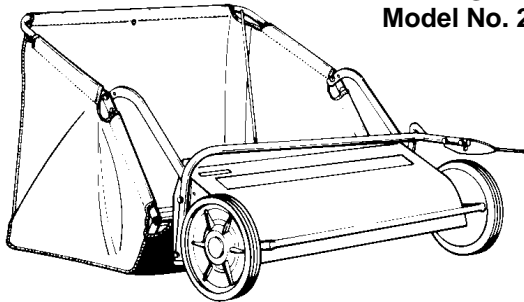

**LAWN SWEEPER**  
Model No. 24720

**SNOW BLADE**  
Model No. 24478

**GRASS BAGGER**  
Model No. 24762  
9 Bushel Capacity  
(For 42" and 46")

**SNOW THROWER**  
Model No. 24574

**38" MULCHER KIT**  
Model No. 24750