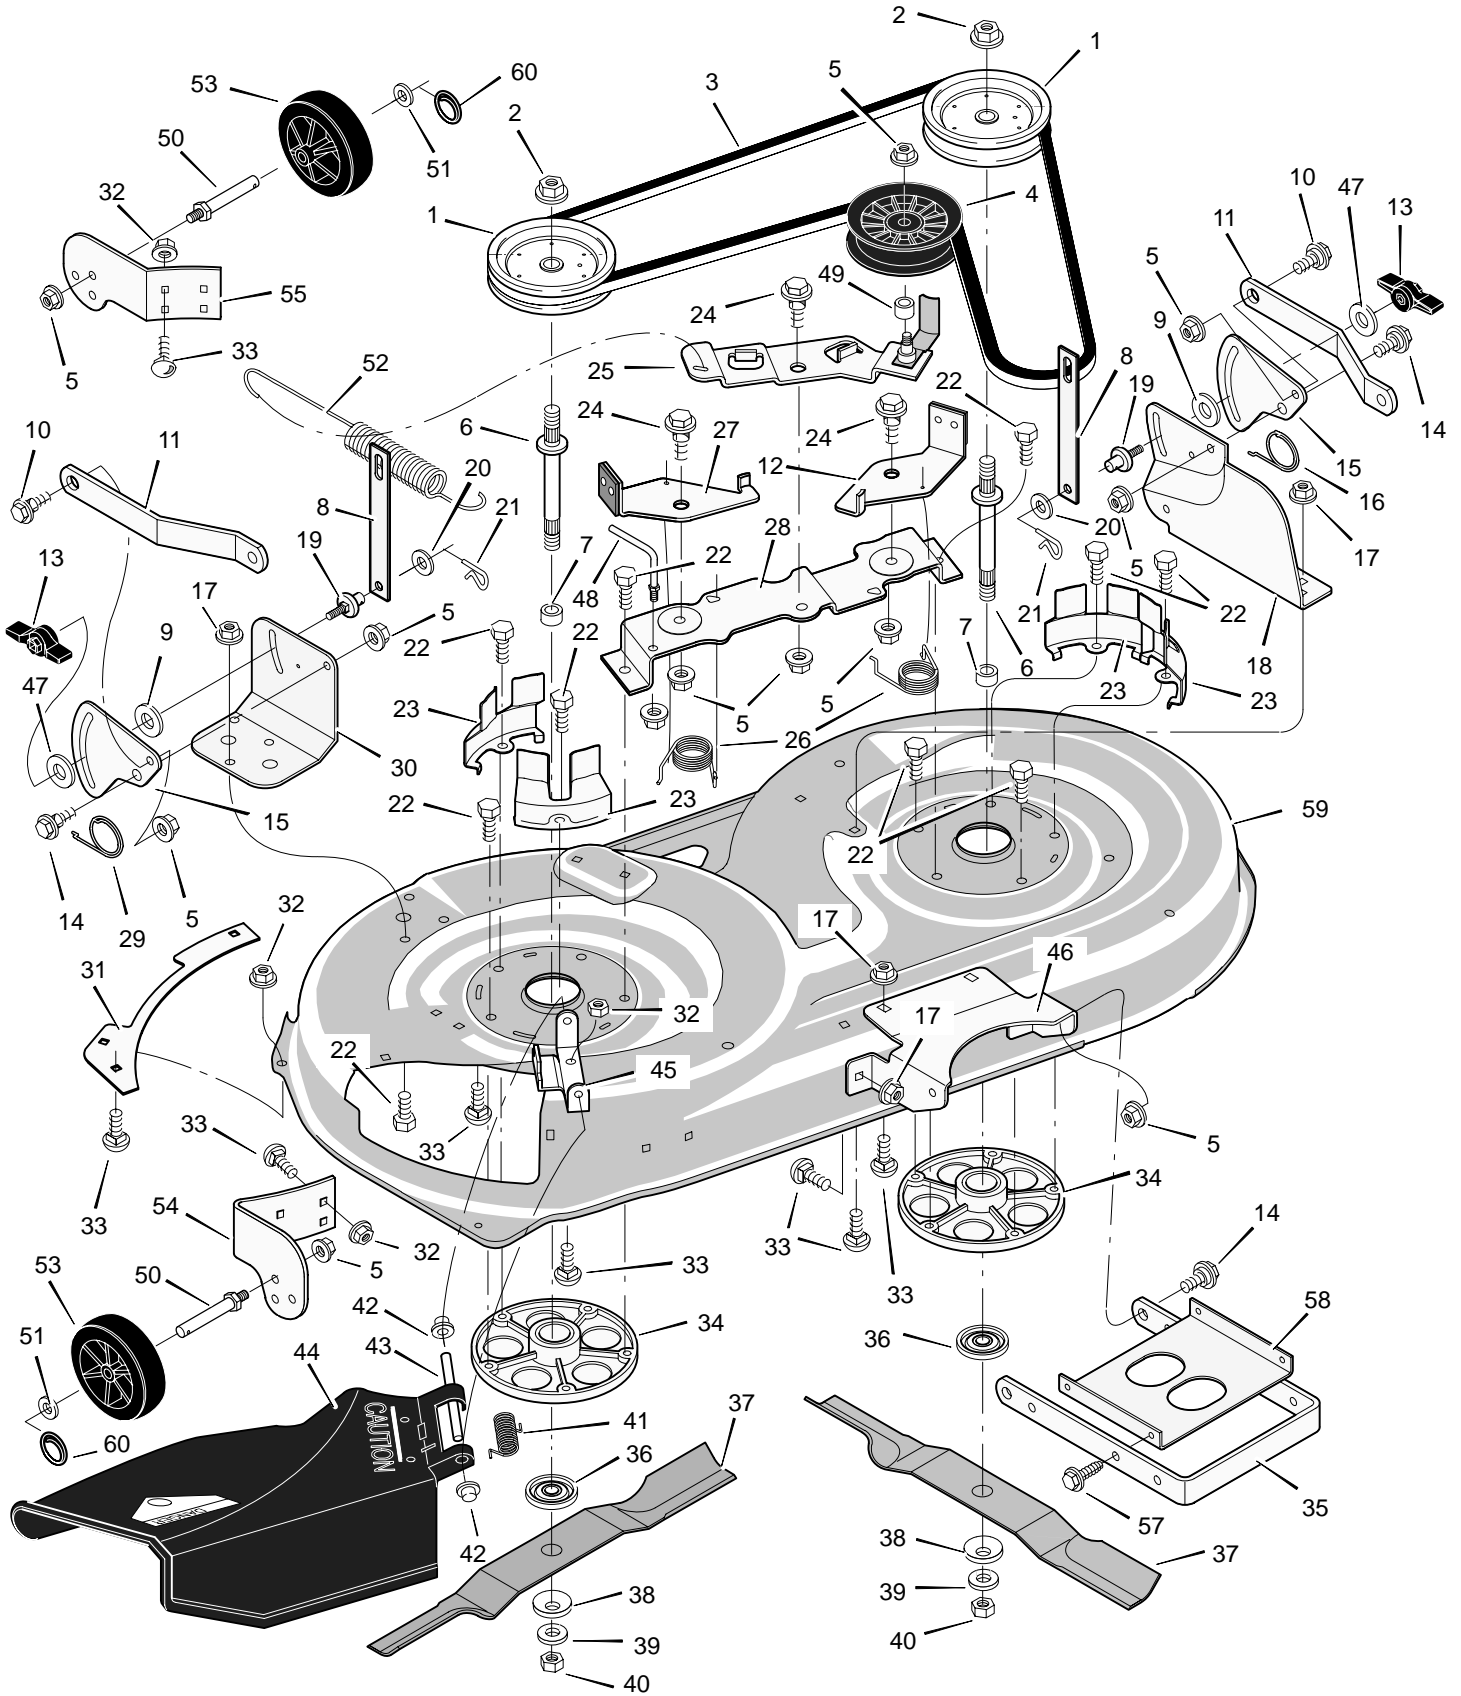

MODEL 42514x8A

REPAIR PARTS MOWER HOUSING

MODEL 42514x8A

REPAIR PARTS MOWER HOUSING

Key No.	Description	Part No.	Key No.	Description	Part No.
1	Pulley, Jackshaft	94199	31	Plate	92426E700
2	Nut, Hex	15x121	32	Nut, Flange	15x88
3	Belt, Mower Drive	37x88	33	Bolt, Carriage	2x53
4	Pulley, Idler	690387	34	Mandrell Housing	92574
5	Nut, Flange	15x84	35	Bracket, Suspension	94058E700
6	Jackshaft	94129	36	Adapter, Blade	92466
7	Spacer	94130	37	Blade	95100E701
8	Link, Lift	690212E700	38	Washer	17x166
9	Pad, Friction	94137	39	Washer	17x165
10	Bolt, Shoulder	9x52	40	Nut	15x100
11	Bracket, Suspension	94055E700	41	Spring	166x4
12	Pad Assembly, Left Brake	94049E700	42	Cap, Push On	28x23
13	Knob	94068	43	Rod, Deflector	94957 Z
14	Bolt, Shoulder	9x51	44	Deflector Assembly	94707 SE
15	Plate, Suspension	94128E700	45	Bracket, Deflector Hinge	94956E700
16	Spring	166x43	46	Bracket, Front Hanger	94686E700
17	Nut, Flange	15x79	47	Washer	17x45 Z
18	Bracket, Suspension	94192E700	48	Guide, Belt	94781
19	Pin, Hanger	94194	49	Spacer	690369
20	Washer	17x103	50	Bolt, Axle	94025
21	Pin, Hair	31x4	51	Washer	17x91 Z
22	Bolt	25x7	52	Spring, Extension	165x119
23	Cover, Pulley	94051E700	53	Wheel, Gage	92683
24	Bolt, Shoulder	9x39	54	Bracket, Right Wheel	92422E700
25	Arm, Idler	690408E700	55	Bracket, Left Wheel	92423E700
26	Spring	166x41	57	Screw	26x249
27	Pad Assembly, Right Brake	94047E700	58	Stiffener	94604E700
28	Bracket, Brake	94193E700	59	Housing, Blade *	94814E700
29	Spring	166x42	60	Ring, Locking	31x11
30	Bracket, Suspension	94191E700	1-60	Complete Mower Housing Assembly	776007

* Includes Key No. 17, 18, 30, 31, 32, 33, 45, 46, 53, 54, 55, and 56.