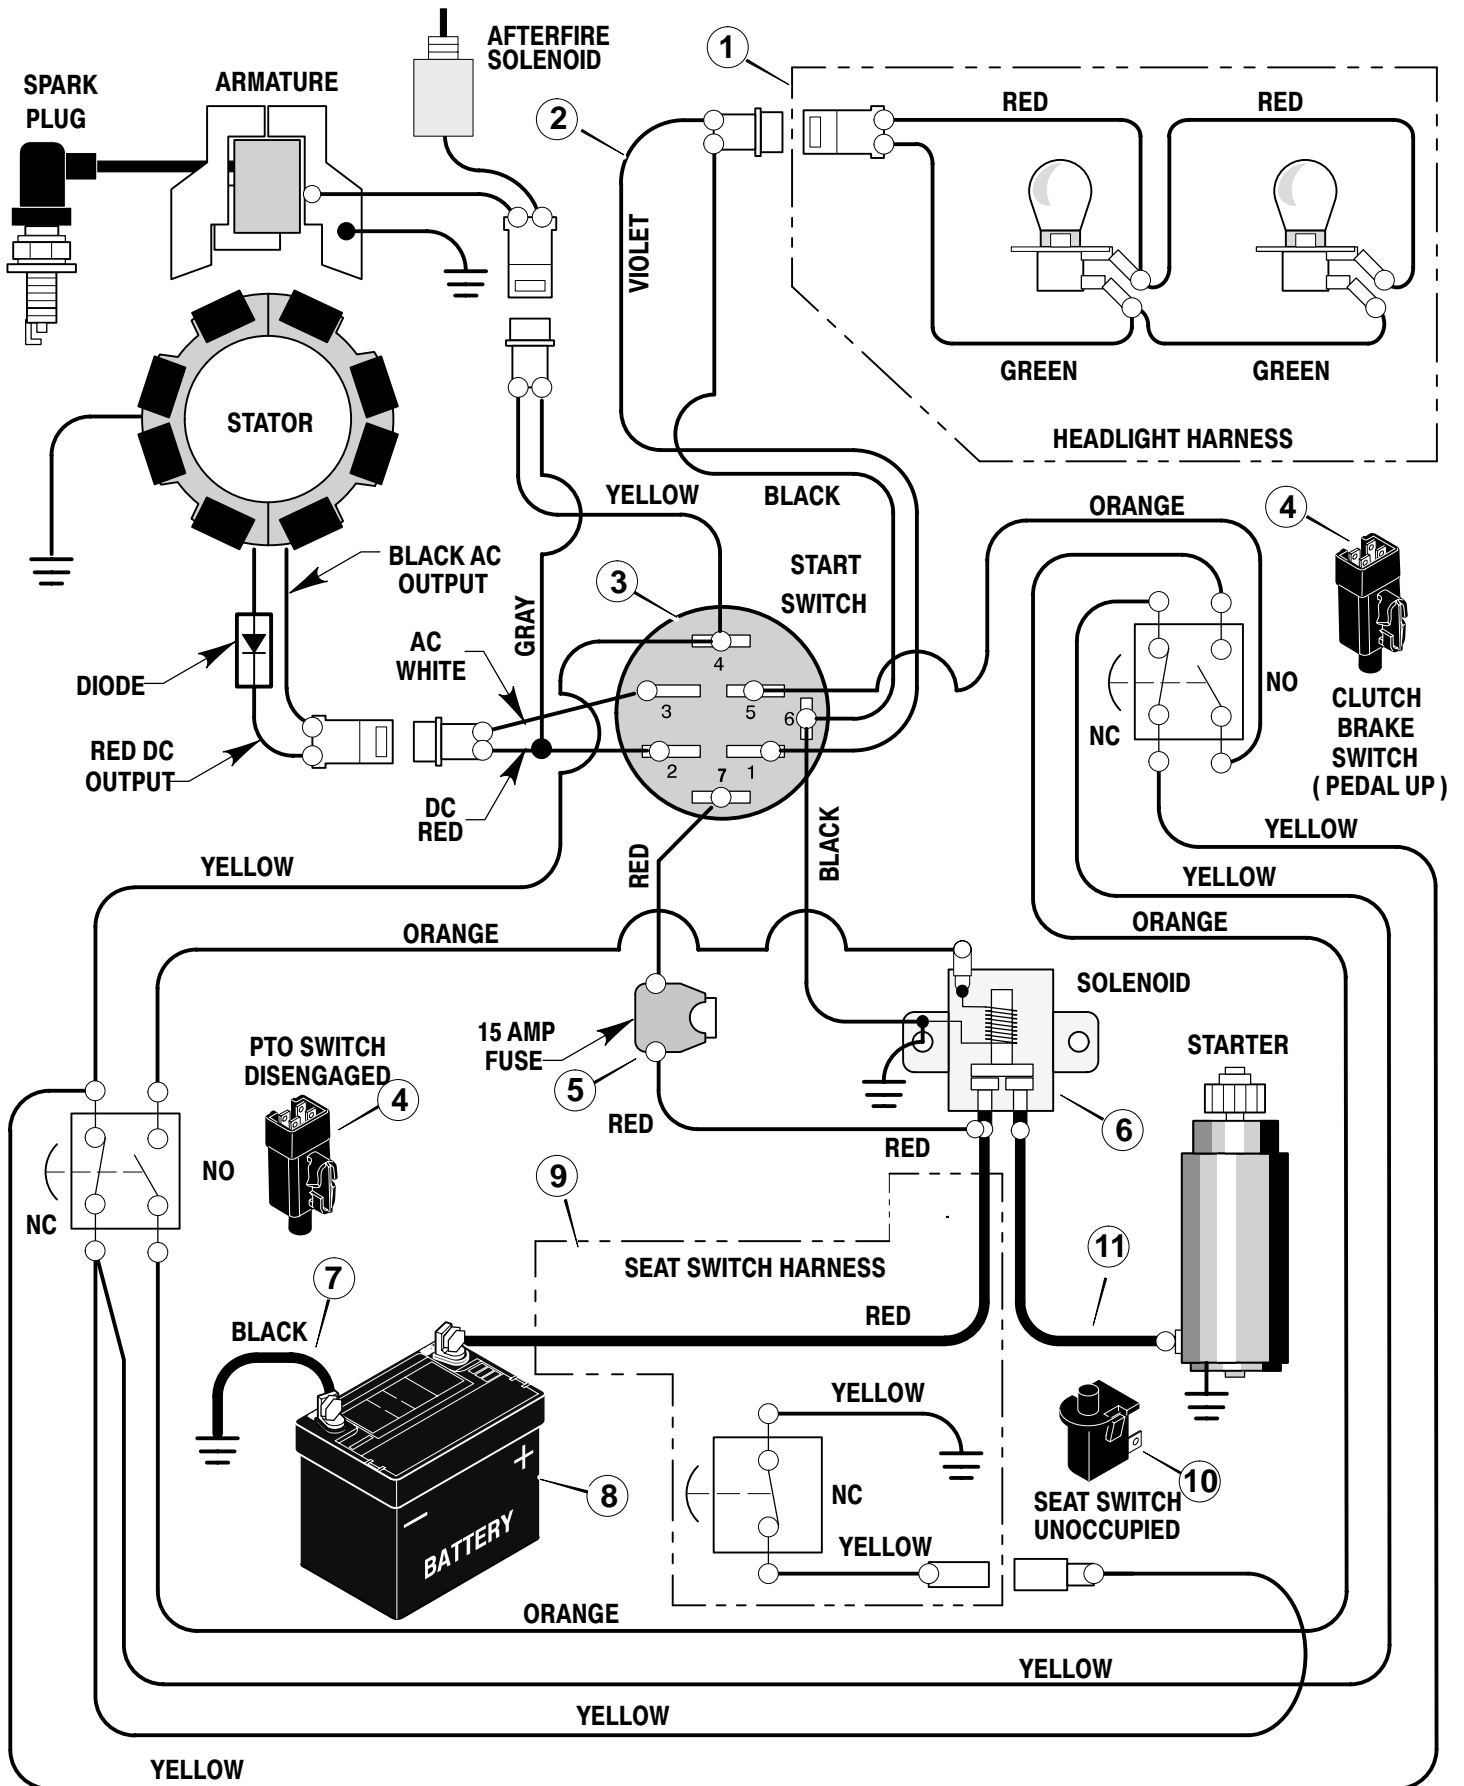

Key No.	Description	Part No.
1	Fuel Cap	92317
2	Fuel Tank	94073
3	Hose Clamp	95197
4	Fuel Line	23717
5	Hose Clamp	95197
6	Screw	26x201
7	Plate, Engine	94006E700
8	Throttle Control	91989
9	Engine	—
—	Muffler	95206
—	Gasket, Muffler	91309
—	Adapter, Muffler	95207
—	Screw, Adapter	6x103
—	Bolt, Muffler	9x59
—	Lock, Screw	92378
10	Bolt, Engine Mount	25x7
11	Stack Pulley Assembly	690439 Z
12	Lockwasher	19x35
13	Bolt, Hex	1x140
14	Washer	17x170
15	Screw	26x249
21	Guide, Belt	93349
22	Nut, Flange	15x79Z
23	Guide, Belt	94781
26	Screw	26x253
28	Pipe, Exhaust	92855
29	Clamp	92558
30	Shield, Heat	92550
31	Screw	26x263

MODEL 42514x8A

REPAIR PARTS ELECTRICAL SYSTEM