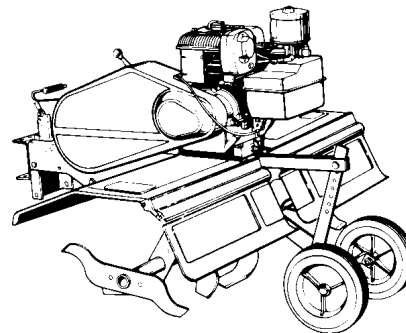

**LAWN SWEEPER**  
Model No. 24720

**SNOW BLADE**  
Model No. 24478

**GRASS BAGGER**  
Model No. 24762  
9 Bushel Capacity  
(For 42" and 46")

**SNOW THROWER**  
Model No. 24574

**38" MULCHER KIT**  
Model No. 24750

**40" MULCHER KIT**  
Model No. 24755

**42" MULCHER KIT**  
Model No. 24758

**GARDEN TILLER**  
Model No. 13460

**TIRE CHAINS**

Model No. 24530

(For 18x8.5 inch tire)

Model No. 24538

(For 18x9.5 inch tires)