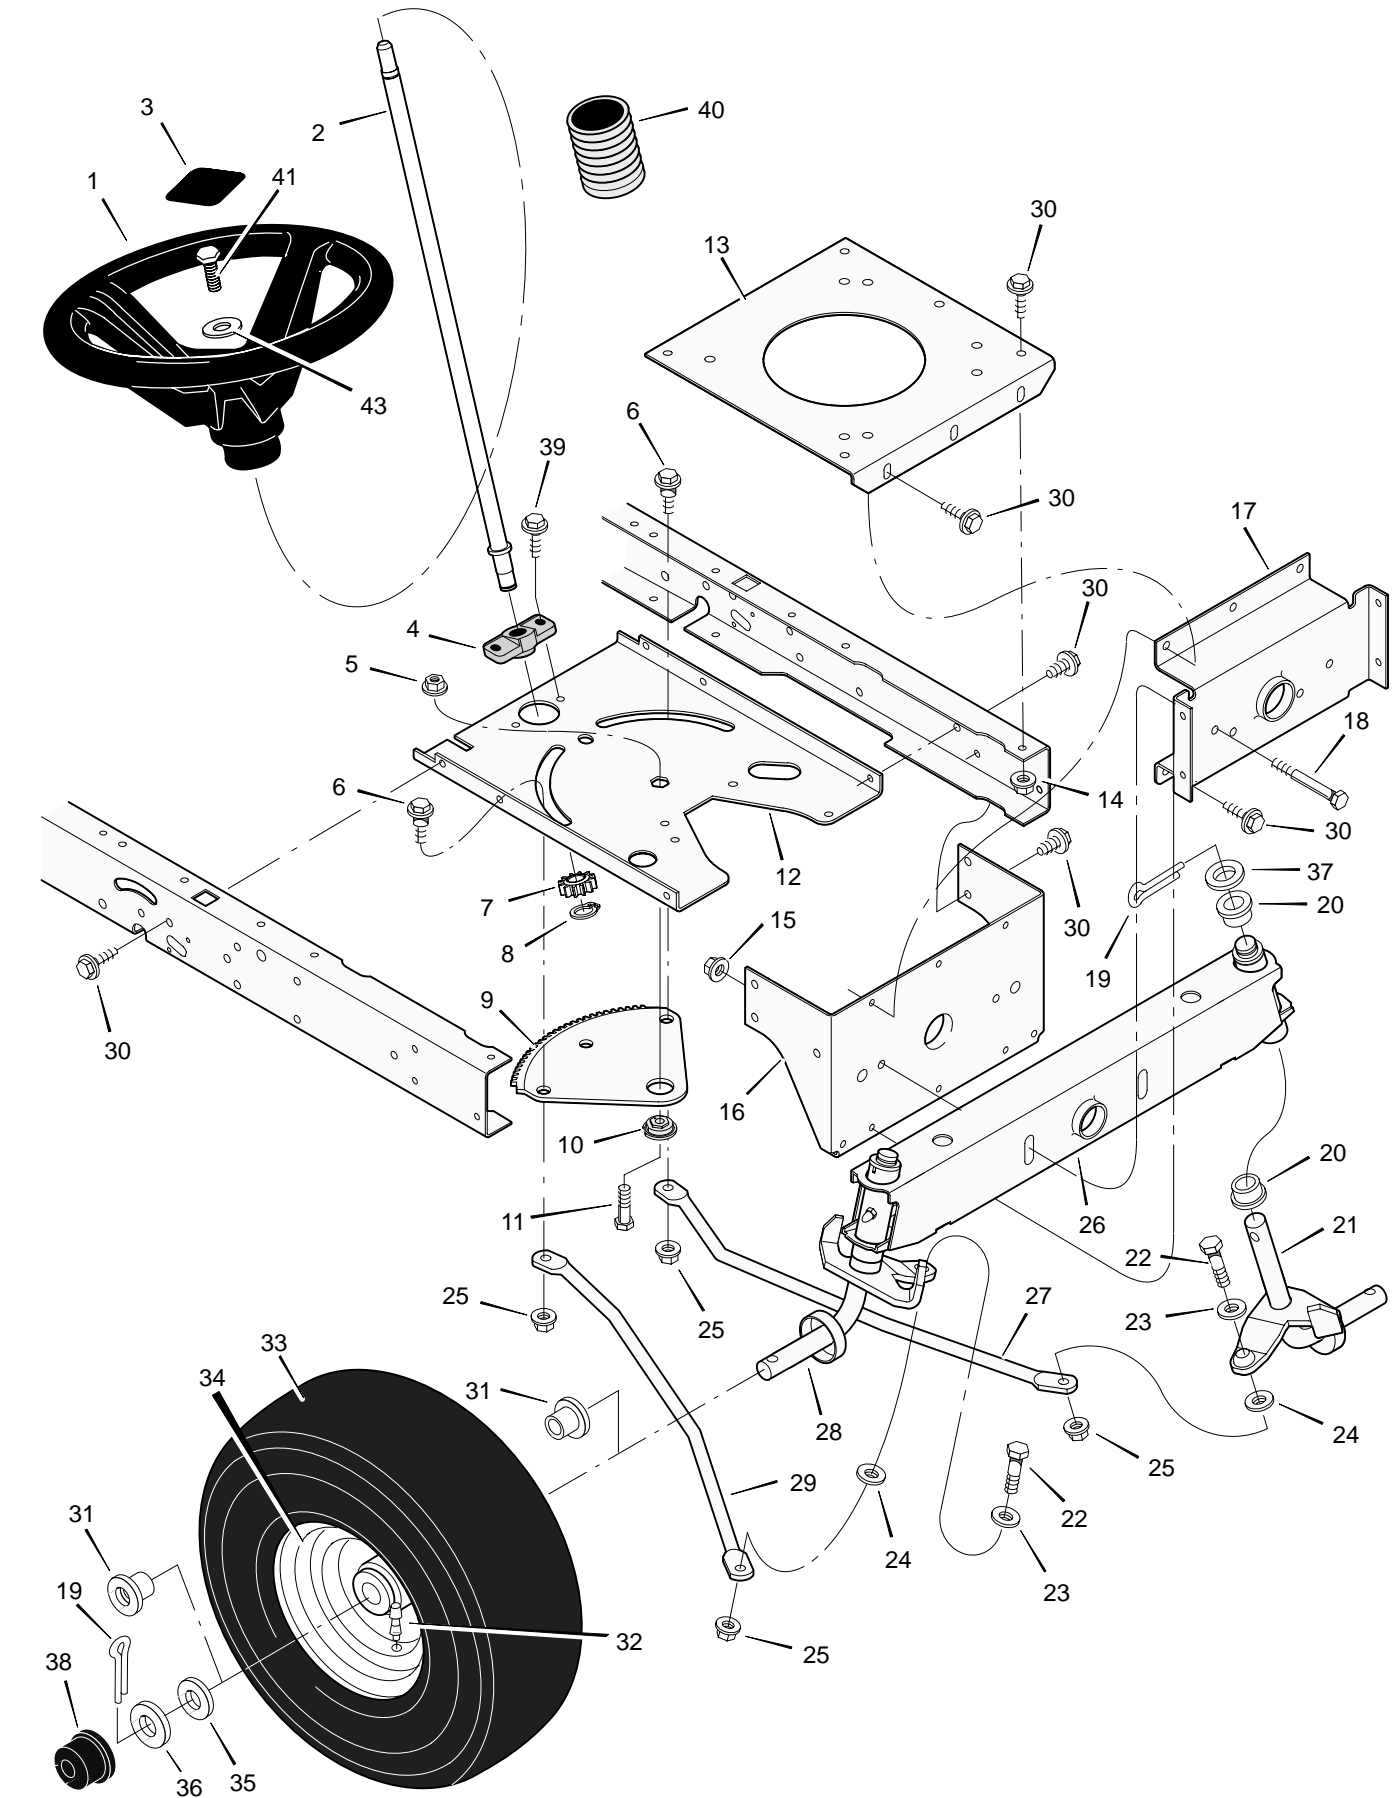

MODEL 42514x8A

REPAIR PARTS STEERING

MODEL 42514x8A

REPAIR PARTS STEERING

Key No.	Description	Part No.	Key No.	Description	Part No.
1	Wheel, Steering	95185	23	Washer	17x104
2	Post, Steering	690625	24	Washer	17x53 Z
3	Insert, Steering Wheel	711326	25	Nut, Flange	15x84
4	Bearing	94124	26	Axle Assembly	690210E700
5	Nut, Flange	15x111	27	Drag Link, Left	95329E700
6	Bolt, Shoulder	9x57	28	Spindle Assembly, Right	94575E700
7	Gear, Pinion	690183	29	Drag Link, Right	95328E700
8	Ring, Snap	11x25	30	Screw	26x249
9	Gear, Sector	94121E700	31	Bearing, Wheel	91334
10	Bearing	94123	32	Stem, Valve	24373
11	Bolt	1x84	33	Tire *	91912
12	Plate, Steering	690551E700	—	Tube	407924
13	Plate, Engine	94006	34	Wheel and Tire Assembly	94581-601
14	Nut, Flange	15x88	35	Washer	17x195
15	Nut, Flange	15x118	36	Washer	17x192
16	Bracket, Hanger	94013E700	37	Washer	17x113
17	Axle, Hanger	94007E700	38	Hub Cap	94618
18	Bolt	1x146	39	Screw	26x267
19	Pin, Cotter	30x49	40	Bellows	92059
20	Bearing	690150	41	Bolt	25x3
21	Spindle Assembly, Left	94576E700	43	Washer	17x146
22	Bolt	1x111			

* When you order a tire, make sure to give the brand name of the tire so that the tread pattern on the tire will match.