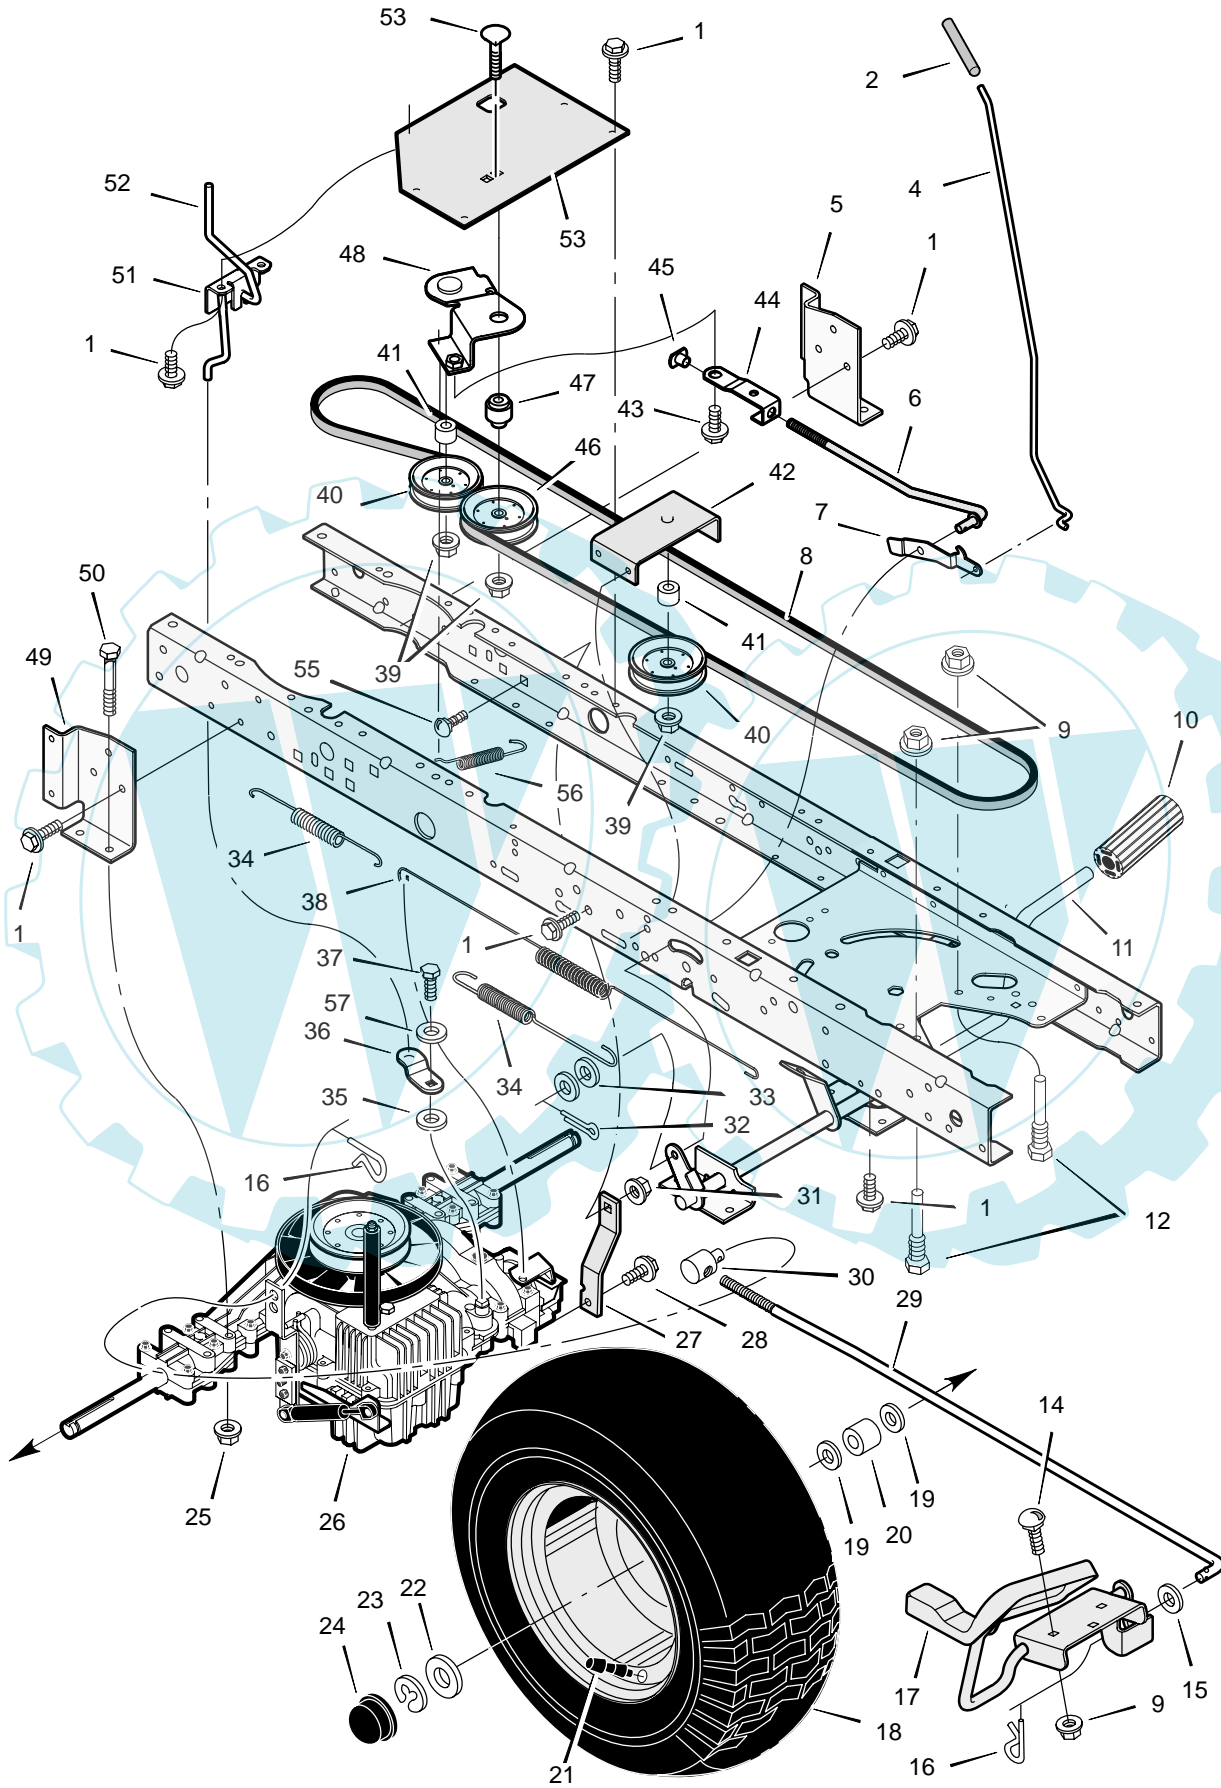

MODEL 405601x50A

REPAIR PARTS
DRIVE ASSEMBLY

MODEL 405601x50A

REPAIR PARTS DRIVE ASSEMBLY

Key No.	Description	Part No.	Key No.	Description	Part No.
1	Screw	26x249	30	Nut, Adjusting	092132
2	Grip, Parking Brake	091079	31	Nut, Centerlock	015x84
4	Rod, Parking Brake	1001245 Z	32	Pin, Cotter	030x20
5	Bracket, Left Transaxle	094008E701	33	Washer	017x48
6	Rod, Clutch	1001013 Z	34	Spring, Extension	165x92
7	Latch, Parking Brake	094045 Z	35	Washer	17x148
8	V-Belt, Drive	37x106	36	Arm, Disconnect	1001086 Z
9	Nut, Flange	015x79	37	Capscrew	06x105
10	Pedal, Brake/Clutch	021544	38	Spring, Brake	165x150
11	Assembly, Brake Pedal	1001011E701	39	Locknut, Flange	015x98
12	Screw, Guide	094384	40	Pulley, Idler	690409
14	Bolt, Carriage	002x53	41	Spacer	690369
15	Washer	017x57	42	Bracket, Idler Assembly	1001097E701
16	Pin, Hair	0031x4	43	Bolt, Shoulder	009x49
17	Pedal Assembly, Hydro	095121E700	44	Link, Clutch	1001007 Z
18	Wheel & Tire Ass'y, Rear	092294-601	45	Nut, Tee	1001014
--	Tire ONLY *	024375	46	Pulley, Idler	690410
--	Tube ONLY	407049	47	Bushing, Pivot	1001012
19	Washer	17x160	48	Arm Assembly, Idler	1001018 Z
20	Spacer	690554 Z	49	Bracket, Right Transaxle	094008E701
21	Stem, Valve	024373	50	Bolt, Hex	01x155
22	Washer	17x195	51	Bracket, Disconnect	1001214 Z
23	E-Ring	0011x3	52	Rod, Disconnect	1001215 Z
24	Cap, Hub	094618	53	Bracket, Idler Pivot	1001108E701
25	Nut, Centerlock	015x88	54	Bolt, Carriage	002x92
26	Transaxle	**	55	Bolt, Carriage	002x78
27	Strap, Torque	1001085E701	56	Spring, Clutch	165x155
28	Screw	26x216	57	Washer	017x38
29	Rod, Control	1001234 Z			