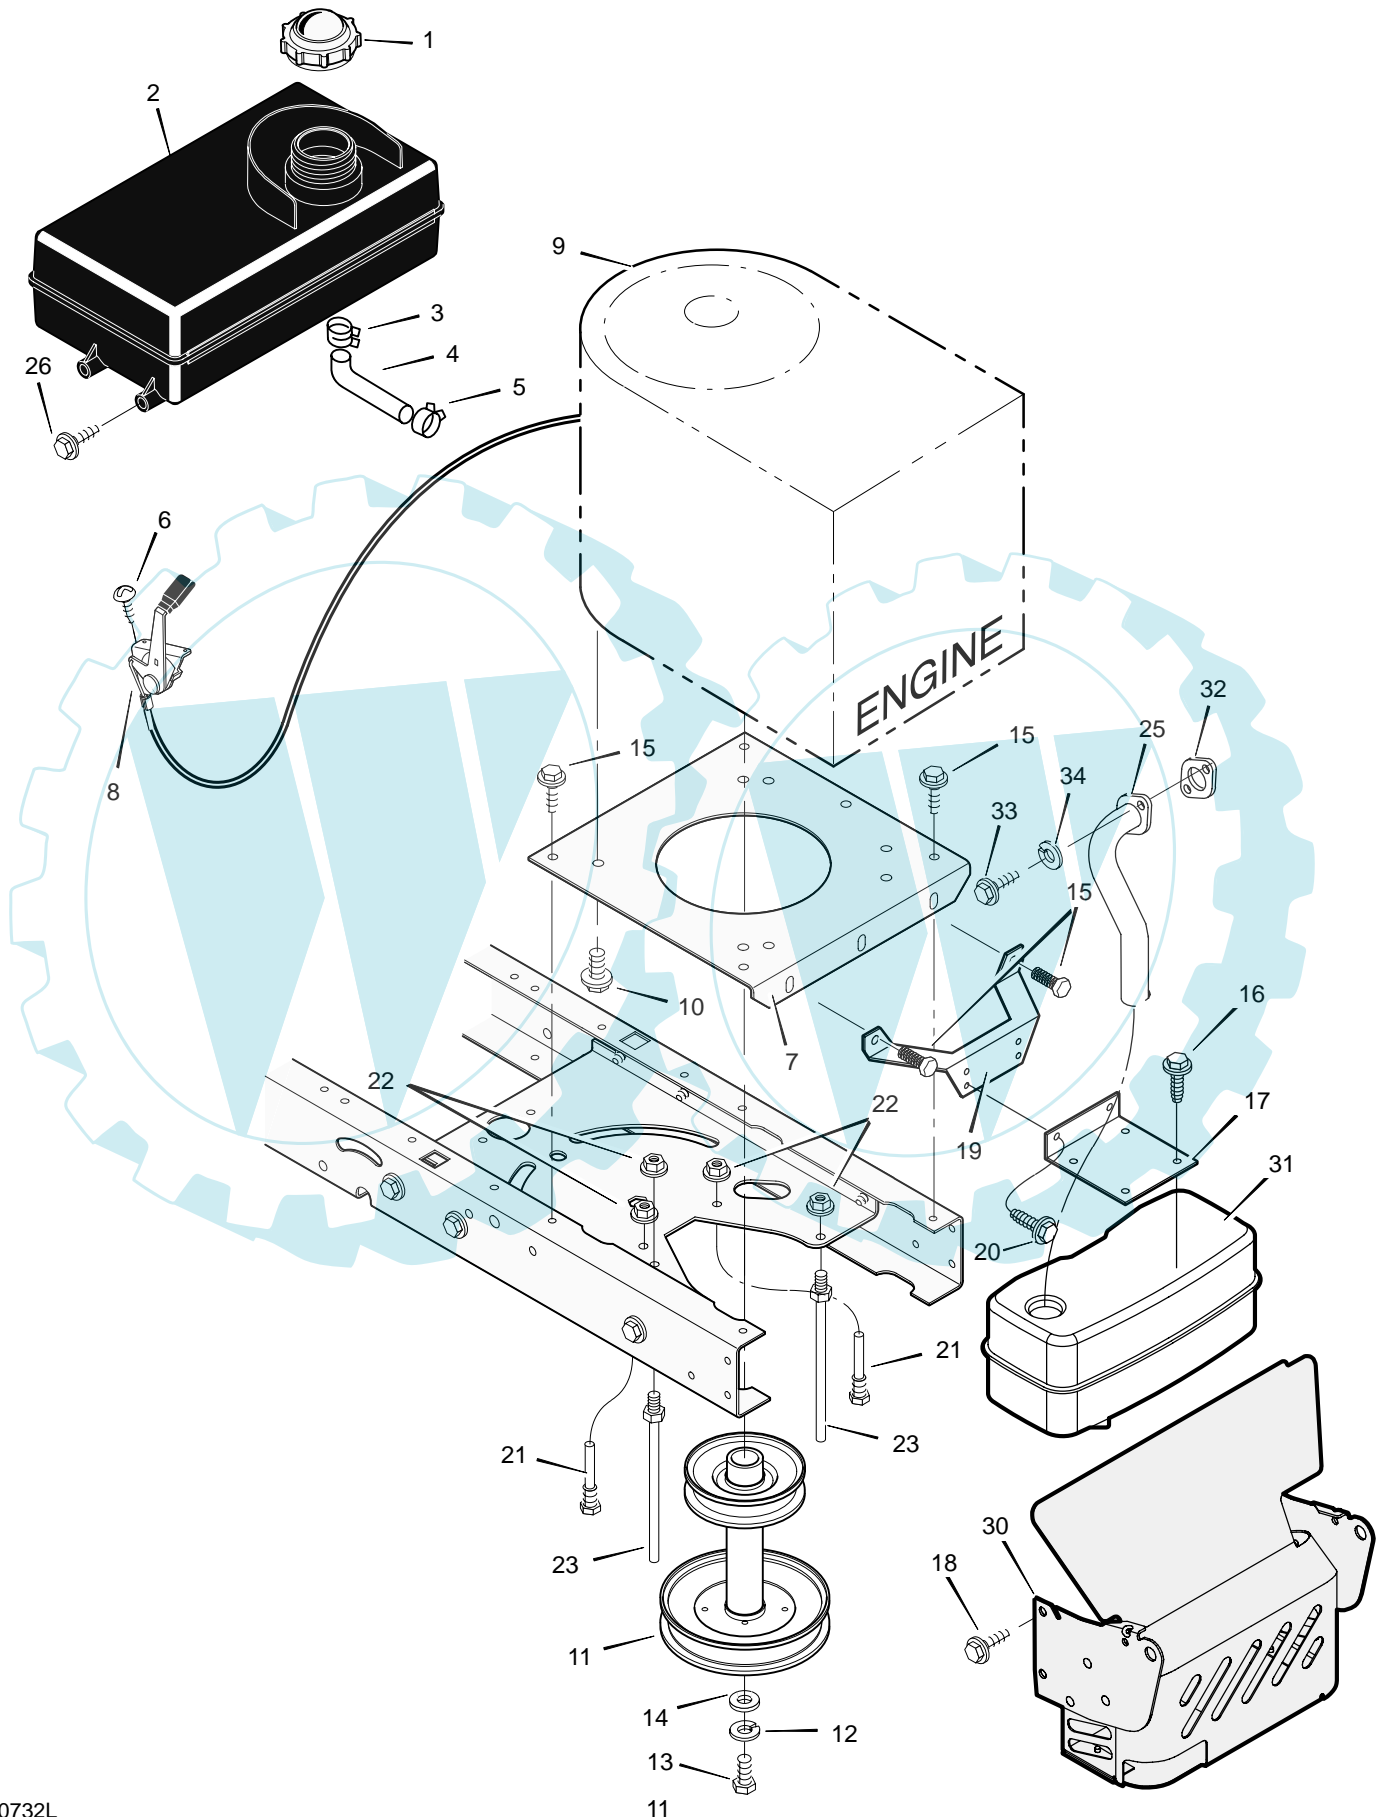

* Includes Key No. 17, 18, 30, 31, 32, 33, 45, 46, 47 and 51.

MODEL 405601x50A

REPAIR PARTS ENGINE MOUNT

MODEL 405601x50A

**REPAIR PARTS
ENGINE MOUNT**

Key No.	Description	Part No.
1	Fuel Cap * *	092317
2	Fuel Tank	690280
3	Hose Clamp * *	095197
4	Fuel Line (Must be cut to length) * *	7601033
5	Hose Clamp * *	095197
6	Screw	26x201
7	Plate, Engine	094006E700
8	Throttle Control	092371
9	Engine	—
10	Bolt, Engine Mount	0025x7
11	Stack Pulley Assembly	690439 Z
12	Lockwasher	019x35
13	Bolt, Hex	01x140
14	Washer	17x170
15	Screw	26x249
16	Screw	26x229
17	Bracket, Muffler	690538E700
18	Screw	26x277
19	Bracket, Muffler Mount	690537E701
20	Screw	26x263
21	Guide, Belt	094384
22	Nut, Flange	015x79 Z
23	Guide, Belt	094066
25	Exhaust Tube, Single	1001496
26	Screw	26x253
30	Shield, Heat	1001619-717
—	Guard, Heat Shield *	1001620-717
31	Muffler	094654
32	Gasket	091309
33	Screw	06x103
34	Washer	018x15