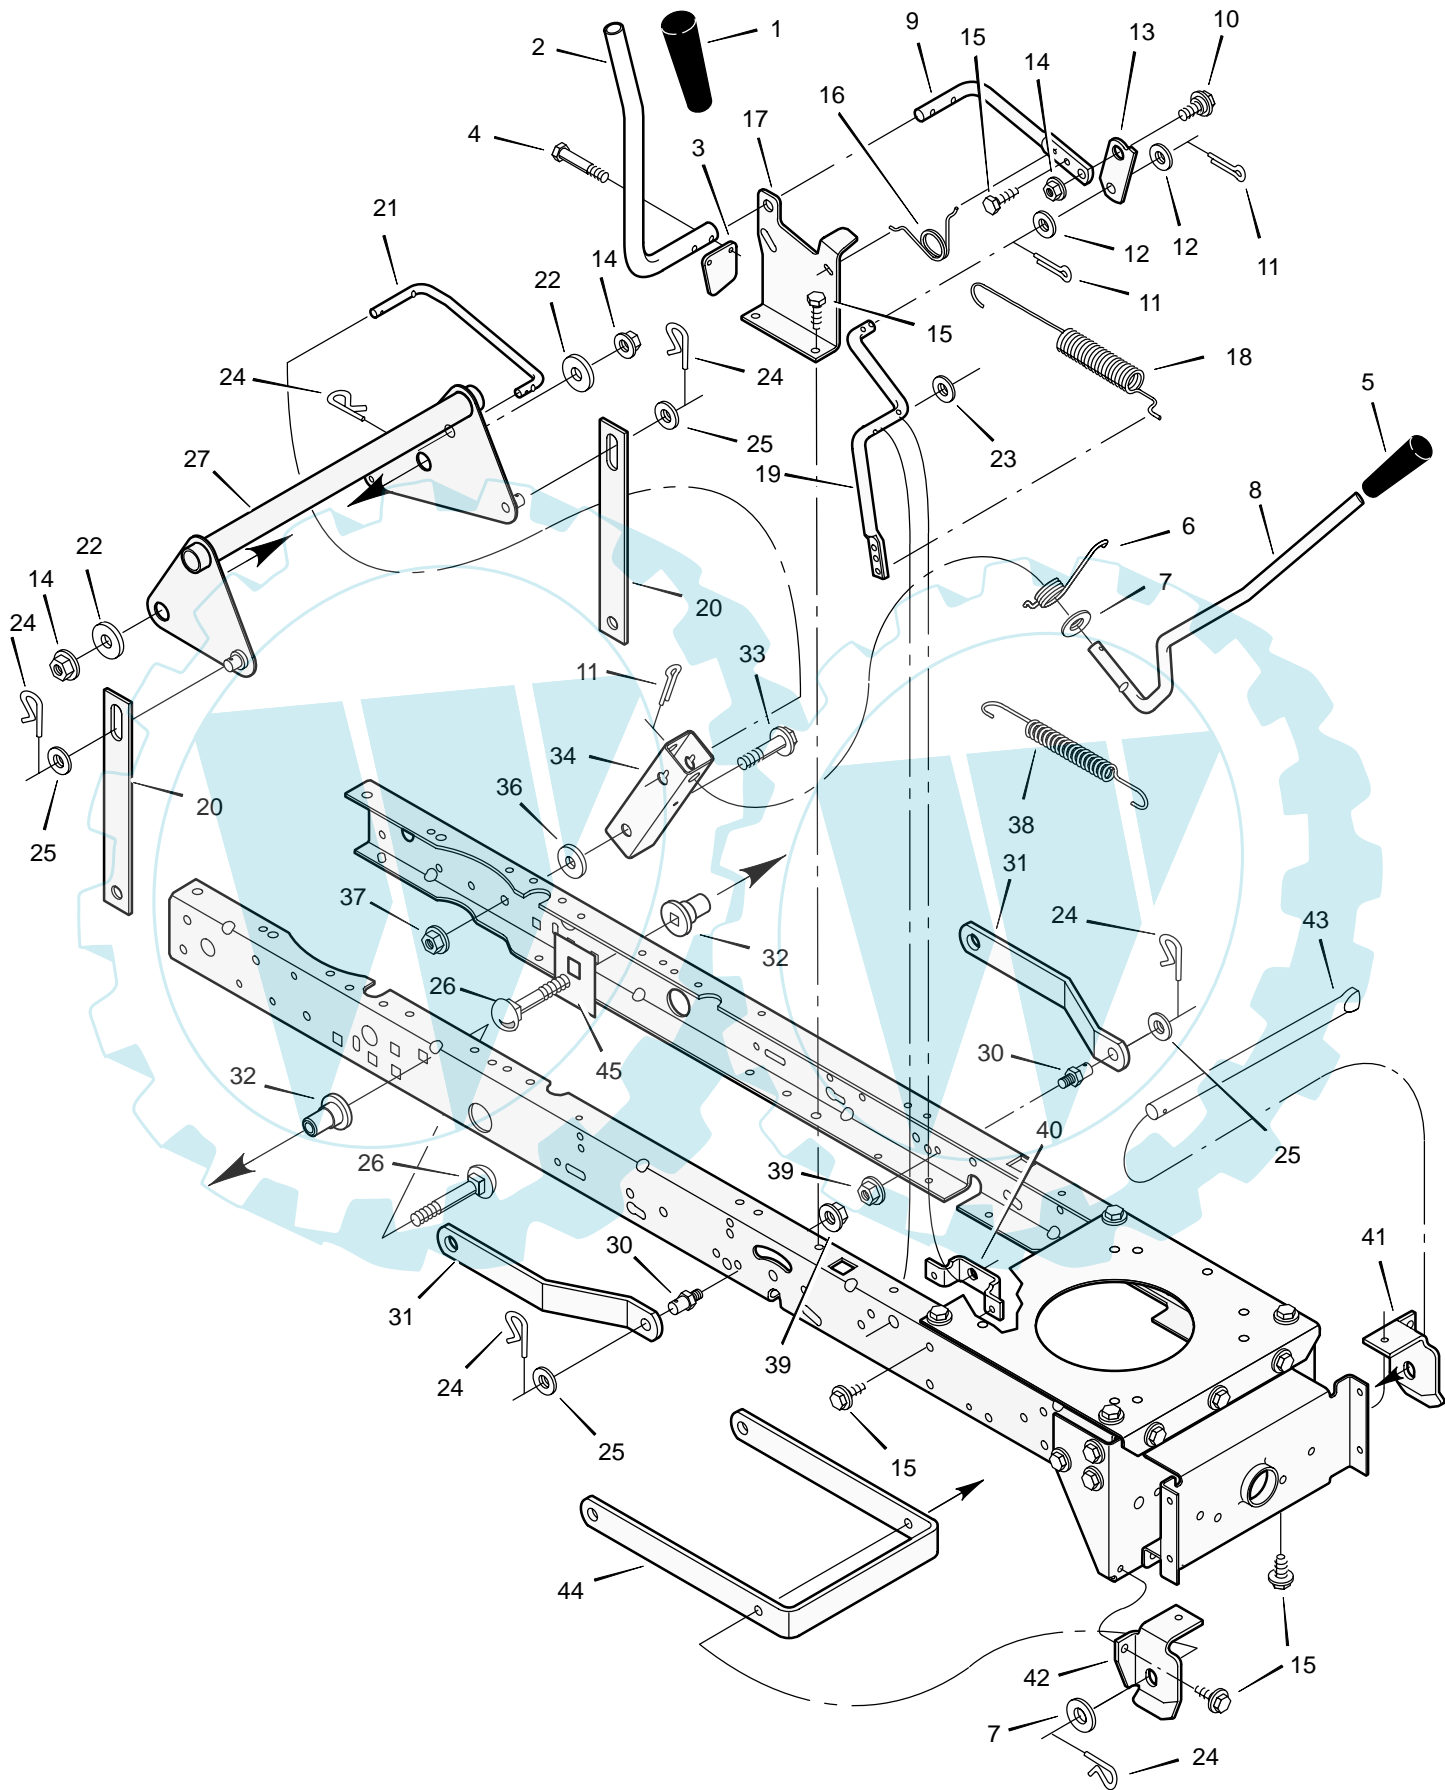

MODEL 405601x50A

REPAIR PARTS MOWER HOUSING SUSPENSION

MODEL 405601x50A

**REPAIR PARTS
MOWER HOUSING SUSPENSION**

Key No.	Description	Part No.	Key No.	Description	Part No.
1	Grip	092698	23	Washer	017x57
2	Handle, PTO	094157 Z	24	Pin, Hair	0031x4
3	Pad, Switch	094022 Z	25	Washer	017x91
4	Bolt	0025x3	26	Bolt, Carriage	002x85
5	Grip	092697	27	Lever Assembly, Lift	1001111E701
6	Spring	166x40	30	Pin	094067
7	Washer	17x103	31	Bracket, Rear Suspension	094055E701
8	Handle, Lift	690533	32	Spacer, Lifter	690151
9	Lever, PTO	094017 Z	33	Bolt, Shoulder	009x53
10	Bolt, Shoulder	009x39	34	Bracket, Pivot	094015E700
11	Pin, Cotter	030x20	36	Washer	17x191
13	Link, PTO	094004 Z	37	Nut, Flange	015x84
14	Nut, Flange	015x84	38	Spring	165x131
15	Screw	26x249	39	Nut, Flange	015x68
16	Spring	166x39	40	Bracket, PTO	094005E700
17	Bracket, PTO	094018E701	41	Hanger, Left Deck	094027E701
18	Spring	165x119	42	Hanger, Right Deck	094026E701
19	Crank, PTO	690394E701	43	Rod, Hanger	094158 Z
20	Link, Lift	690212E701	44	Bracket, Suspension	690539E701
21	Link, Lift Handle	690122E700	45	Plate, Stiffening	1001098E701
22	Washer	17x168