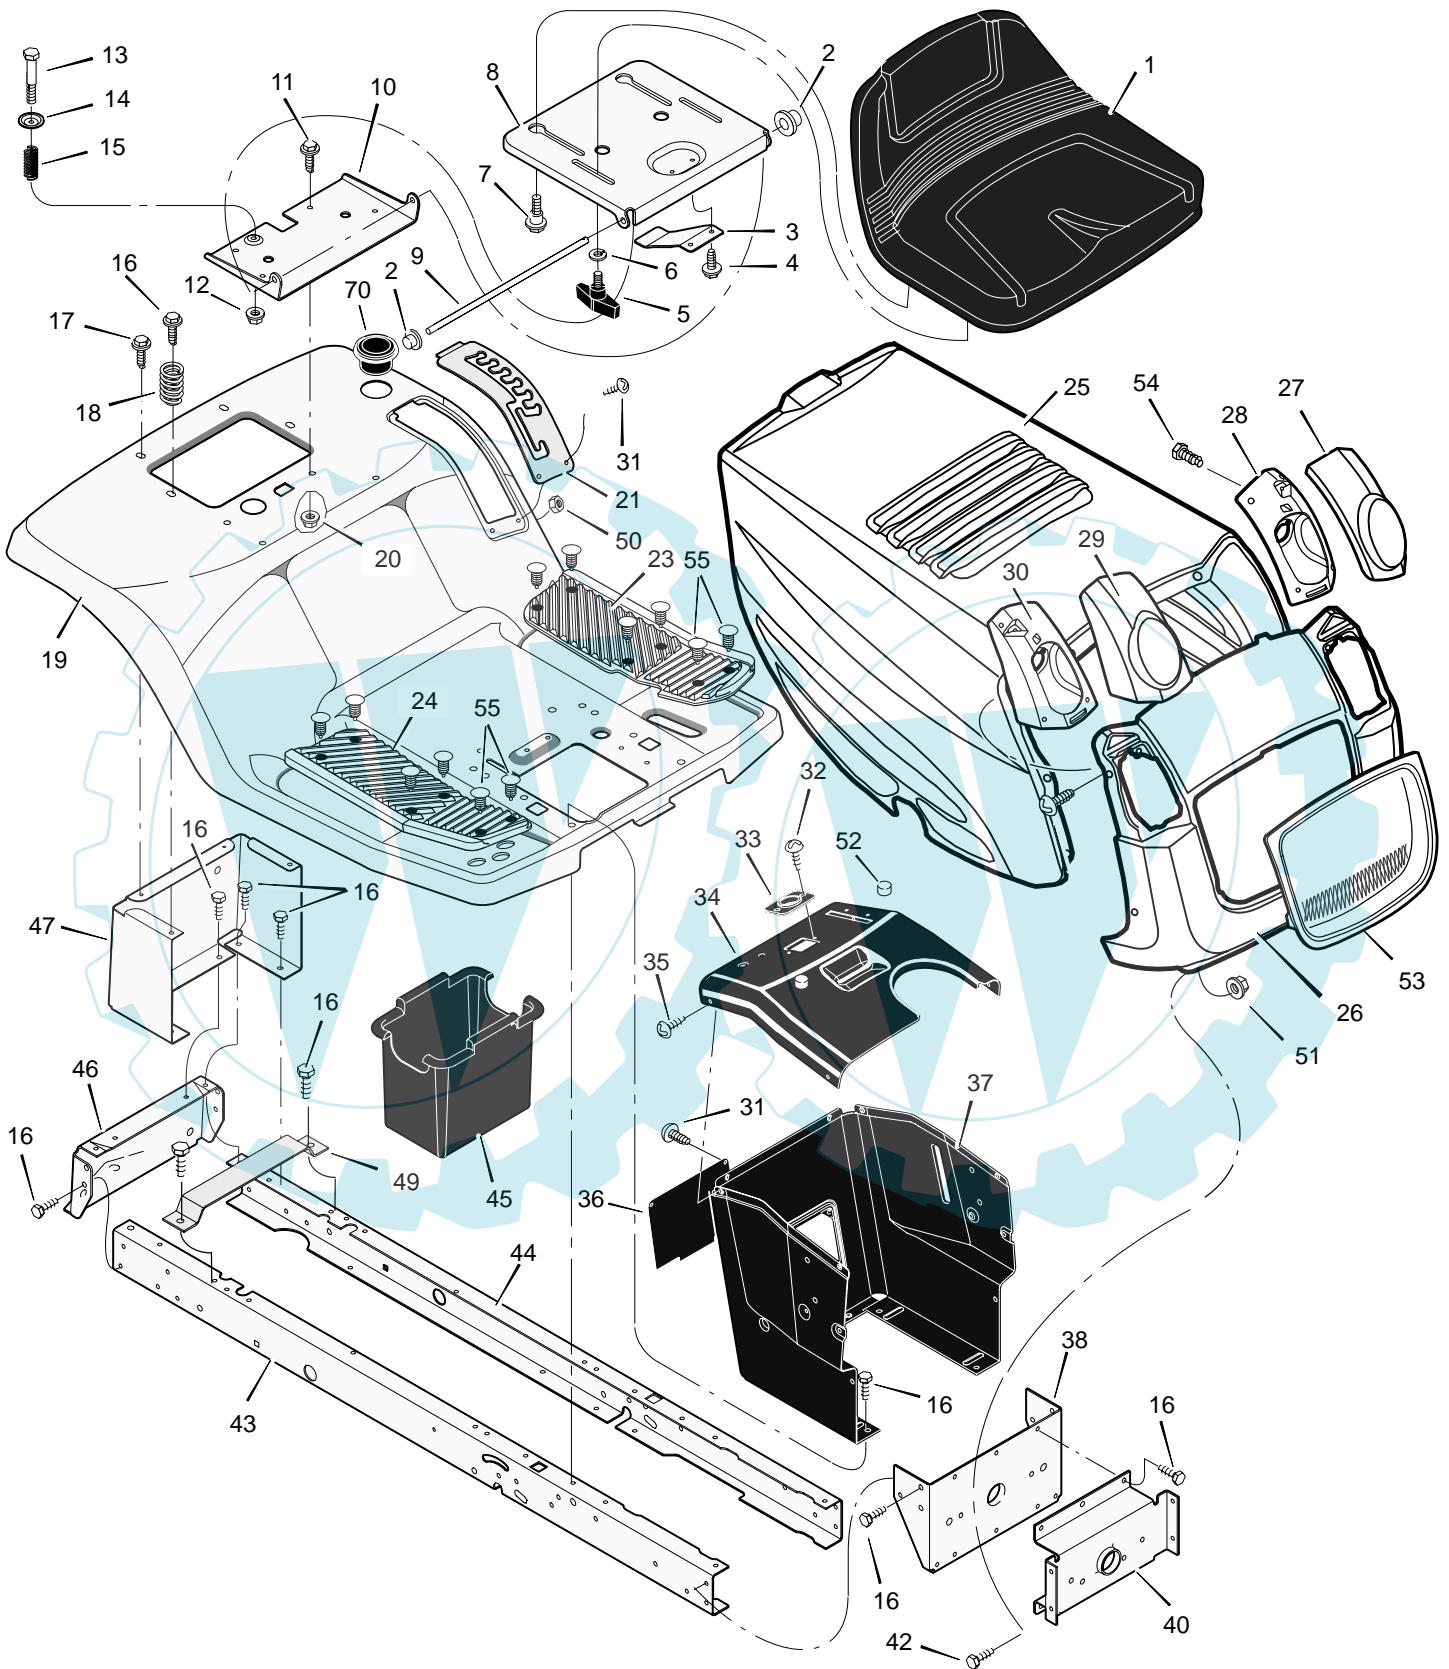

MODEL 405601x50A

REPAIR PARTS CHASSIS & HOOD

MODEL 405601x50A

REPAIR PARTS CHASSIS & HOOD

Key No.	Description	Part No.	Key No.	Description	Part No.
1	Seat	690567	28	Housing, Left Headlamp	1001544
2	Cap, Push On	028x23	29	Lens, Right	1001545
3	Spring	094057	30	Housing, Right Headlamp	1001543
4	Screw	26x229	31	Screw	26x270
5	Bolt, Wing	1001054	32	Screw	26x238
6	Washer	017x47 Z	33	Bearing, Steering	1001491
7	Bolt, Shoulder	009x56	34	Dash	1001584E717
8	Support, Seat	094154E700	35	Screw	26x201
9	Rod, Pivot	094156 Z	36	Panel, Access	093007E700
10	Bracket, Pivot	094153E700	37	Support, Dash	095318E717
11	Bolt	001x45	38	Bracket, Rear Hanger	1001270E701
12	Nut	015x89	40	Axle, Hanger	094007E701
13	Bolt, Shoulder	009x55	42	Bolt, Shoulder	009x58
14	Washer	094155 Z	43	Frame, Right	1001268E701
15	Spring	164x31	44	Frame, Left	1001269E701
16	Screw	26x249	45	Container, Battery	690424
17	Screw	26x263	46	Plate, Hitch	1001002E701
18	Spring	164x30	47	Panel, Rear	690434E701
19	Deck, Seat	1001559E245	49	Support, Battery	690482E701
20	Nut	15x123	50	Nut	015x81
21	Plate, Index	094829E700	51	Nut	15x124
22	Screw	009x47	52	Bumper	094376
23	Mat, Left	1001583	53	Insert, Grille	1001541
24	Mat, Right	1001580	54	Screw	26x259
25	Hood	1001536E245	55	Clip, Gray	311087
26	Grille	1001531E717	70	Holder, Cup	1001542
27	Lens, Left	1001546	—	Instruction Book & Parts List	F-030732L