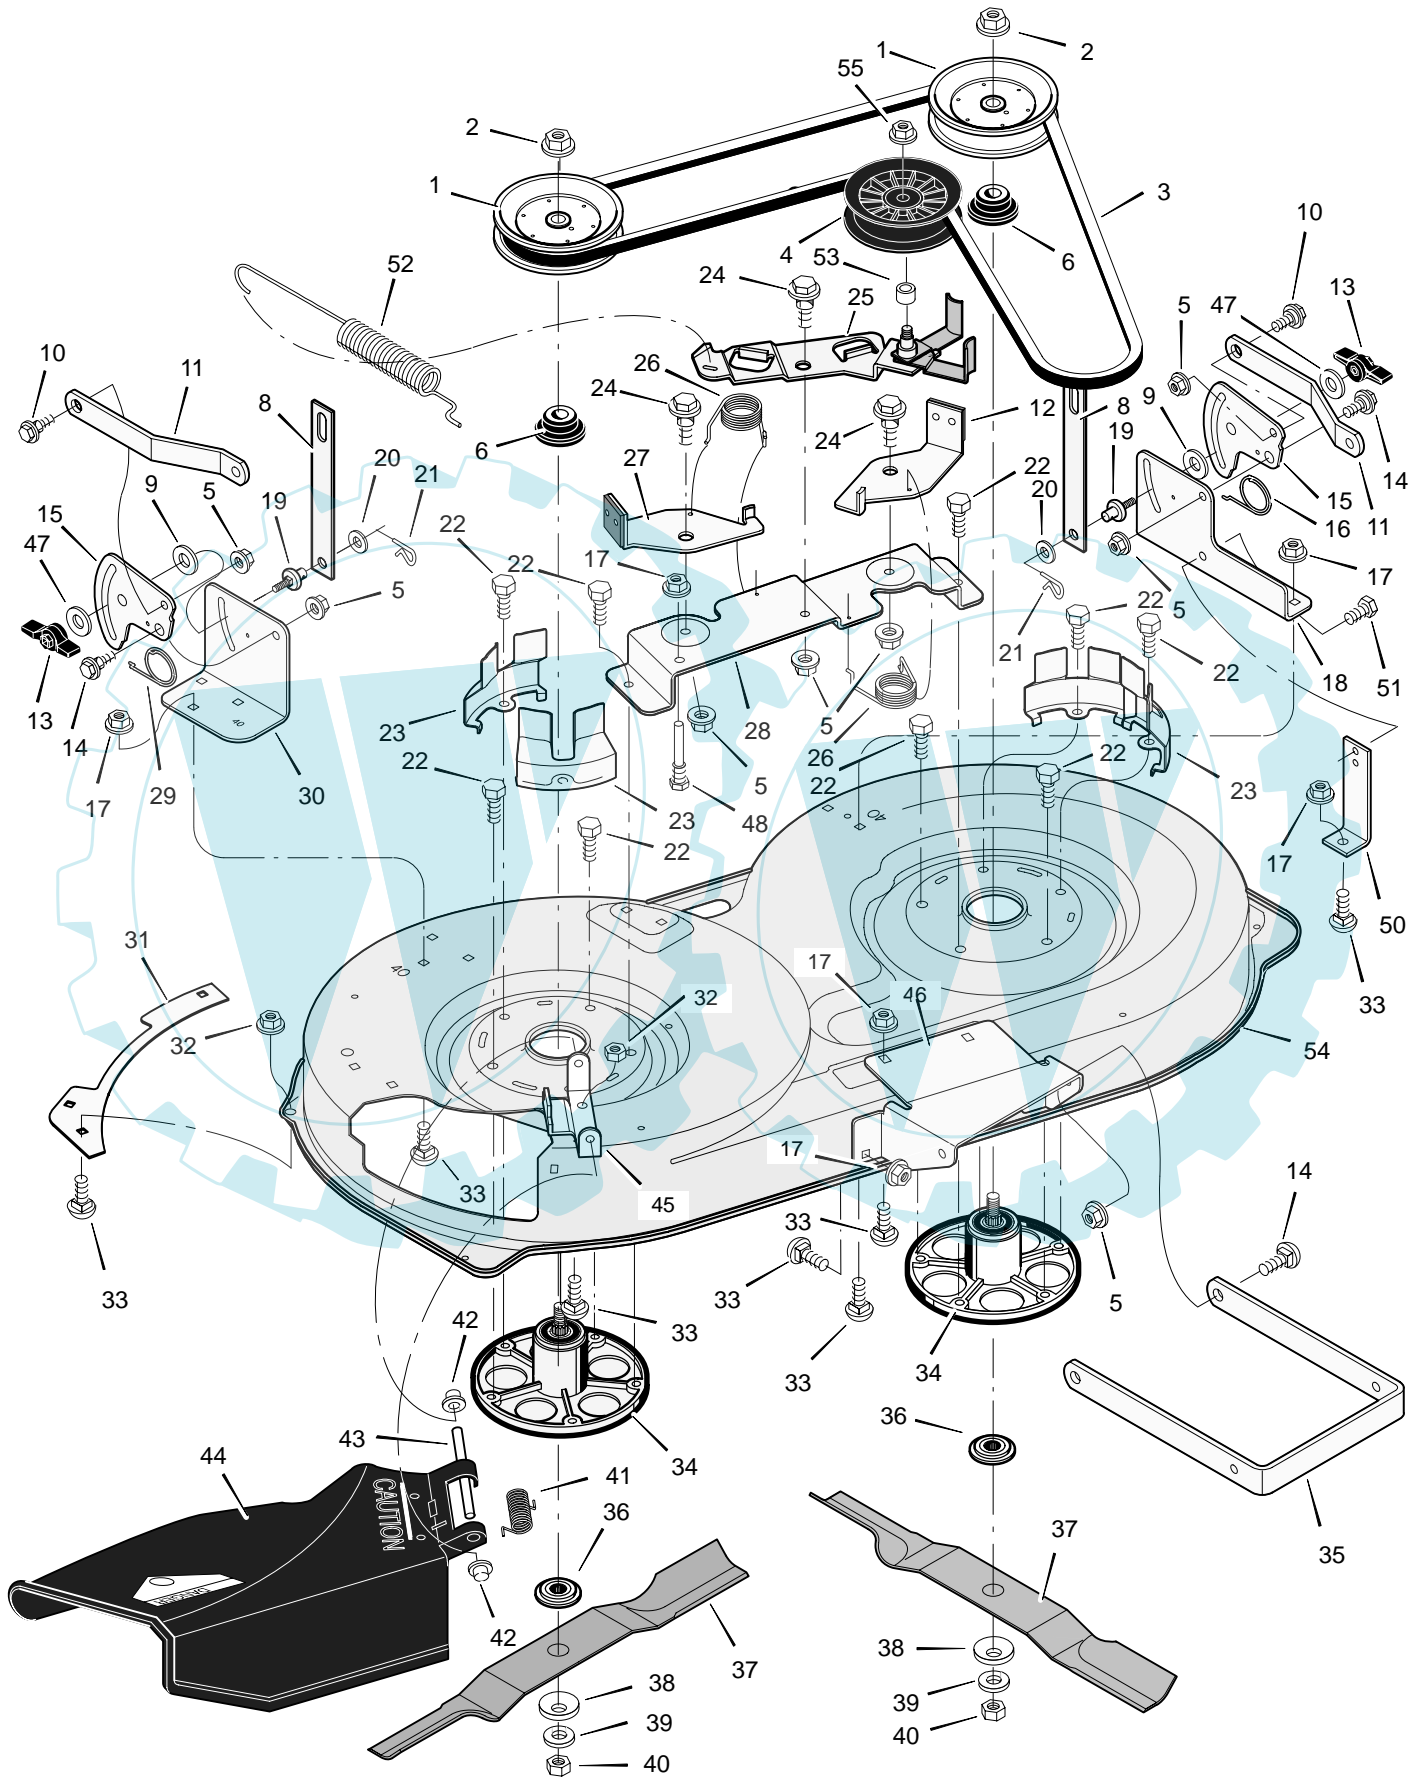

MODEL 405601x50A

REPAIR PARTS MOWER HOUSING

MODEL 405601x50A

REPAIR PARTS MOWER HOUSING

Key No.	Description	Part No.	Key No.	Description	Part No.
1	Pulley, Jackshaft	092851	29	Spring	166x42
2	Nut, Hex	15x140	30	Bracket, Suspension	094142E700
3	Belt, Mower Drive	037x62	31	Plate	091770E700
4	Pulley, Idler	690387	32	Nut, Flange	015x88
5	Nut, Flange	015x84	33	Bolt, Carriage	002x53
6	Spacer, Pulley	1001197	34	Mandrell (Includes Key 6)	1001200
8	Link, Lift	690212E701	35	Bracket, Suspension	690539E701
9	Pad, Friction	094137	36	Adapter, Blade	690411
10	Bolt, Shoulder	009x52	37	Blade	1001428E701
11	Bracket, Suspension	094055E701	38	Washer	17x166
12	Pad Assembly, Left Brake	094049E701	39	Washer	17x165
13	Knob	094068	40	Nut	15x100
14	Bolt, Shoulder	009x51	41	Spring	0166x4
15	Plate, Suspension	094128E700	42	Cap, Push On	028x23
16	Spring	166x43	43	Rod, Pivot	094957 Z
17	Nut, Flange	015x79	44	Deflector Assembly	094707
18	Bracket, Suspension	094143E700	45	Bracket, Deflector	094956E701
19	Pin, Hanger	095194	46	Bracket, Front Hanger	094144E700
20	Washer	017x91	47	Washer	017x45 Z
21	Pin, Cotter	0031x4	48	Guide, Belt	094781
22	Bolt	0025x7	50	Bracket, Support	094681E700
23	Cover, Pulley	094051E701	51	Screw	26x249
24	Bolt, Shoulder	009x39	52	Spring, Extension	165x119
25	Arm, Idler	690408E701	54	Housing, Blade *	094141E701
26	Spring	0166x41	55	Nut, Flange	015x98
27	Pad Assembly, Right Brake	094047E701	1-55	Complete Mower Housing Assy.	7601044
28	Bracket Assembly, Brake	094145E700			

* Includes Key No. 17, 18, 30, 31, 32, 33, 45, 46, 47 and 51.