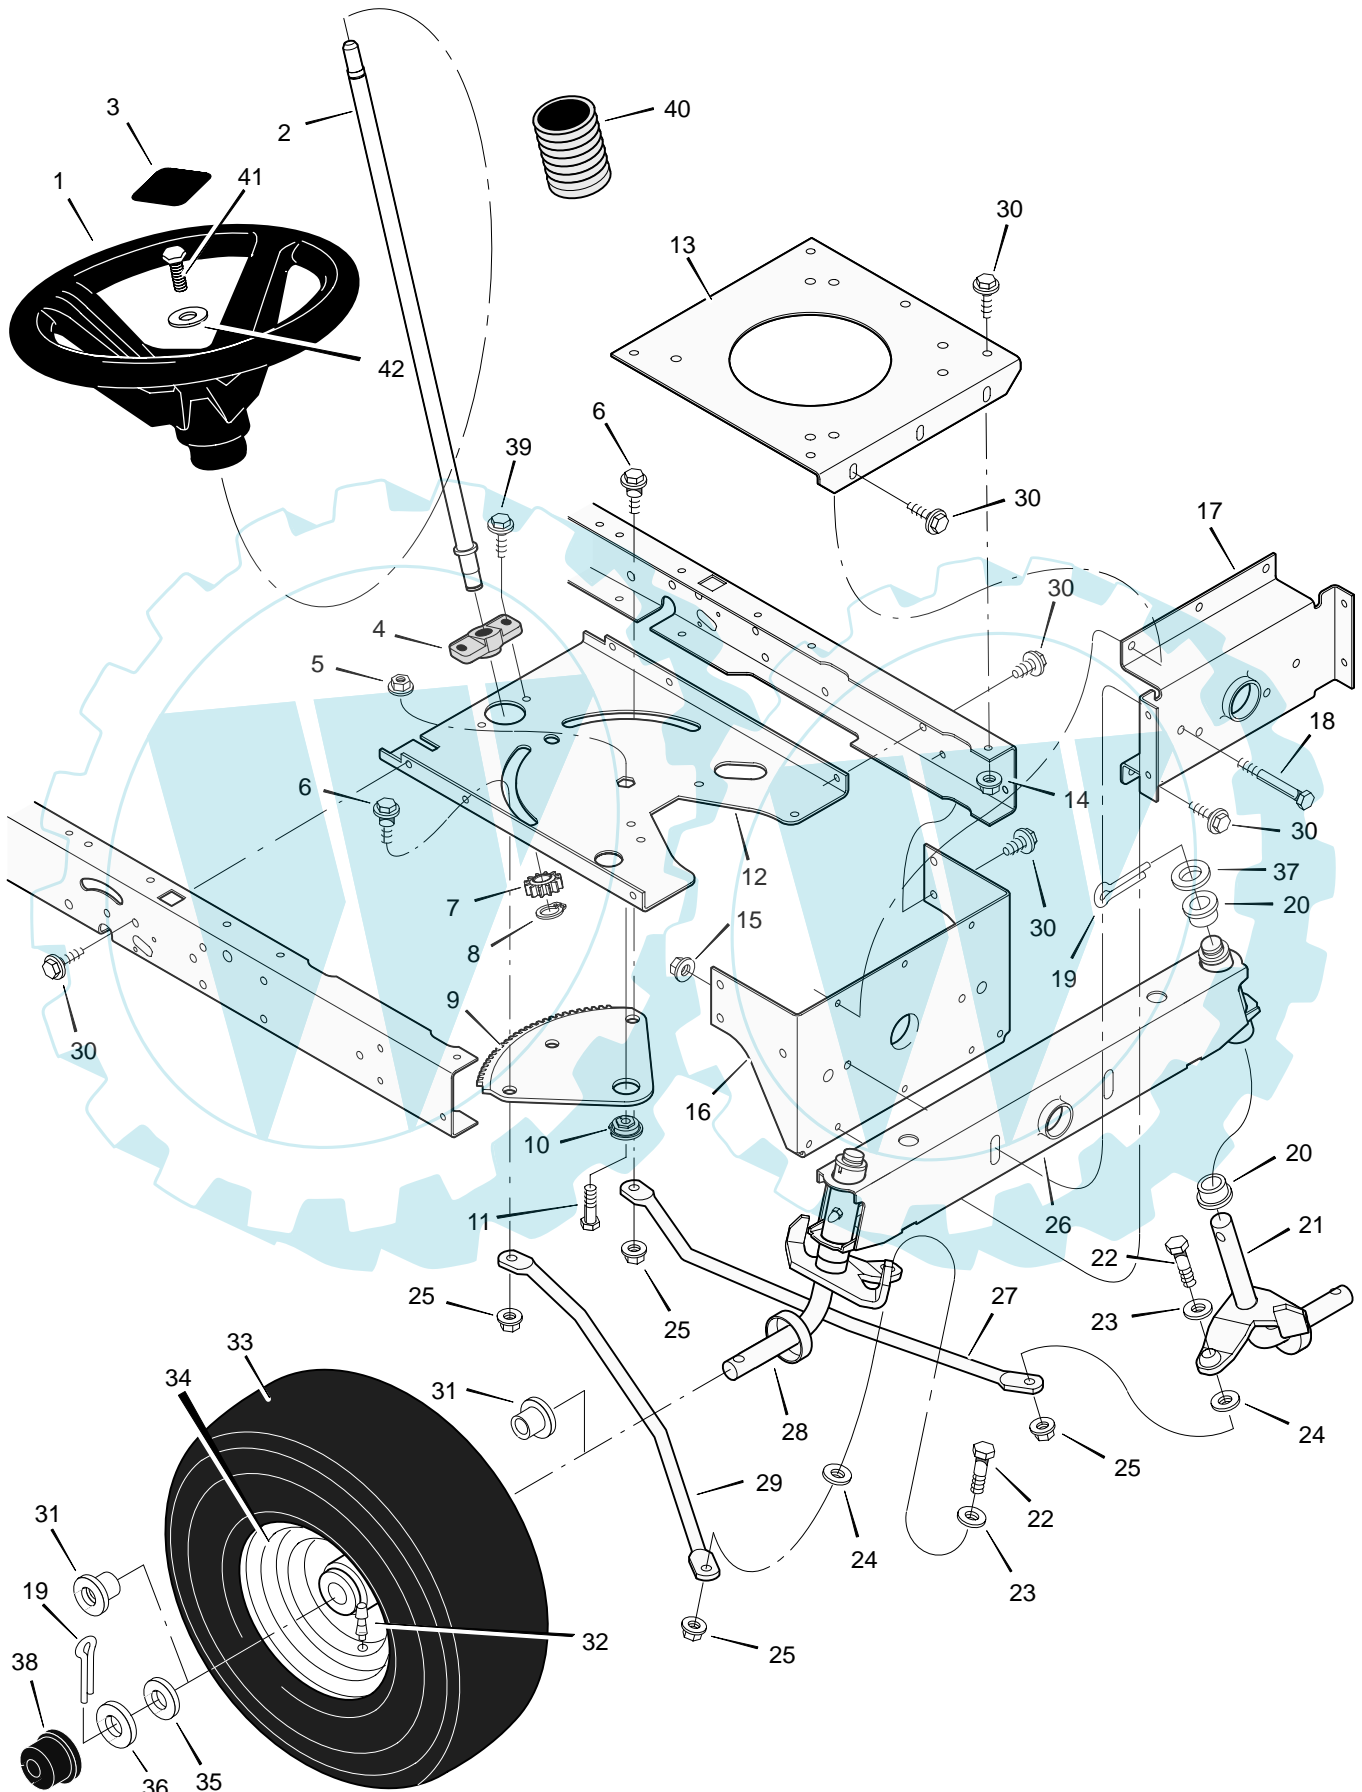

MODEL 405601x50A

REPAIR PARTS
STEERING

F-030732L

MODEL 405601x50A

REPAIR PARTS STEERING

Key No.	Description	Part No.	Key No.	Description	Part No.
1	Wheel, Steering	095184	23	Washer	17x104
2	Post, Steering	690625	24	Washer	17x53 Z
3	Insert, Steering Wheel	711325	25	Nut, Flange	015x84
4	Bearing	094124	26	Axle Assembly	1001460E701
5	Nut, Flange	15x111	27	Drag Link, Left	095329E701
6	Bolt, Shoulder	009x57	28	Spindle Assembly, Right	094575E701
7	Gear, Pinion	690183	29	Drag Link, Right	095328E701
8	Ring, Snap	011x25	30	Screw	26x249
9	Gear, Sector	094121	31	Bearing, Wheel	091334
10	Bearing	094123	32	Stem, Valve	024373
11	Bolt	001x84	33	Tire *	024380
12	Plate, Steering	1001121E701	—	Tube	407924
13	Plate, Engine	094006E700	34	Wheel and Tire Assembly	094581-601
14	Nut, Flange	015x88	35	Washer	17x195
15	Nut, Flange	15x118	36	Washer	17x192
16	Bracket, Hanger	1001270E701	37	Washer	17x113
17	Axle, Hanger	094007E701	38	Hub Cap	094618
18	Bolt	01x146	39	Screw	26x267
19	Pin, Cotter	030x49	40	Bellows	054789
20	Bearing	690150	41	Bolt	0025x3
21	Spindle Assembly, Left	094576E701	42	Washer	17x146
22	Bolt	01x111			

* When you order a tire, make sure to give the brand name of the tire so that the tread pattern on the tire will match.