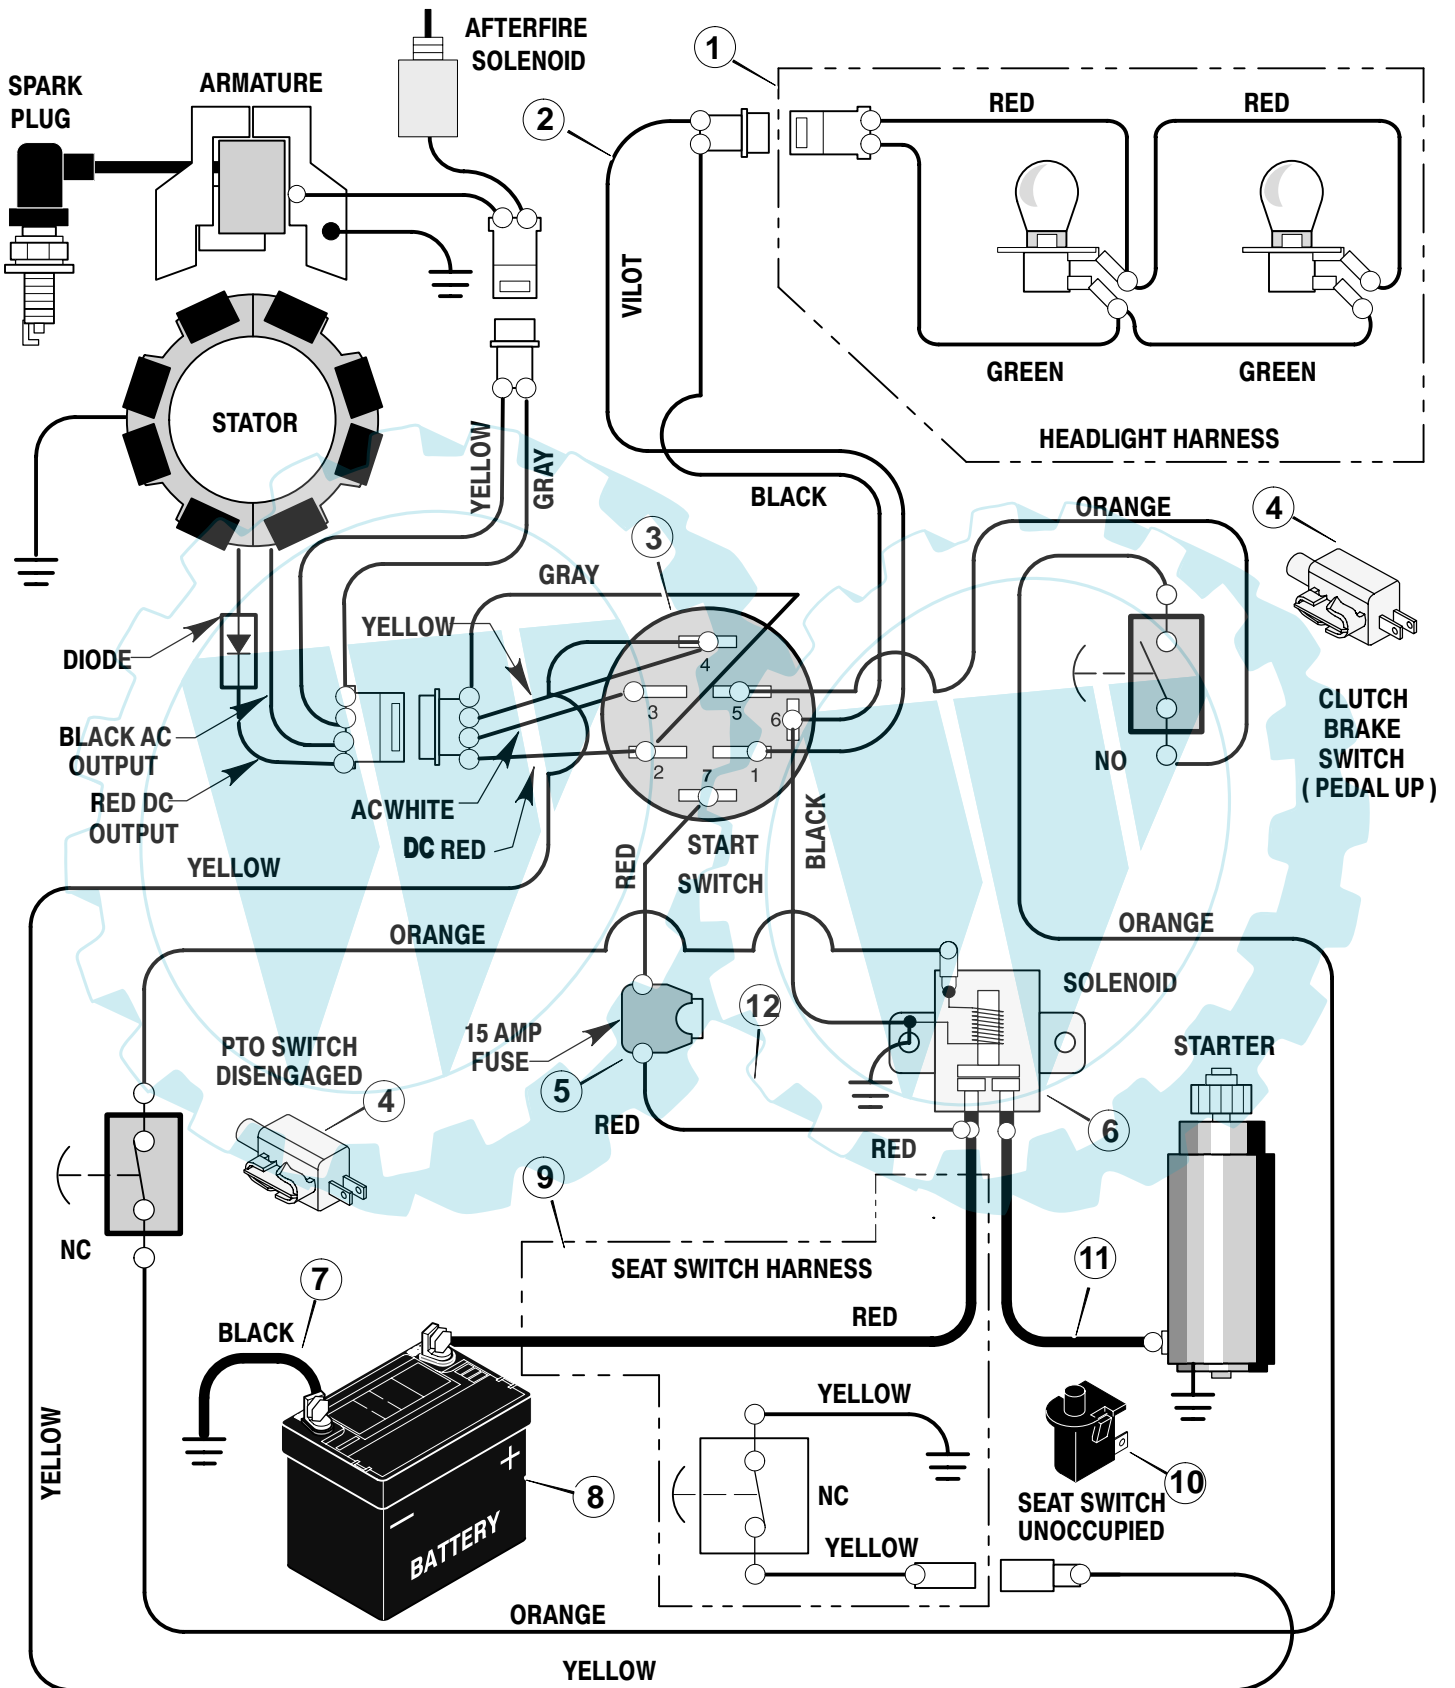

* Includes Key No. 17, 18, 30, 31, 32, 33, 45, 46, 47 and 51.

MODEL 405601x50A

REPAIR PARTS ENGINE MOUNT

MODEL 405601x50A

**REPAIR PARTS
ENGINE MOUNT**

Key No.	Description	Part No.
1	Fuel Cap * *	092317
2	Fuel Tank	690280
3	Hose Clamp * *	095197
4	Fuel Line (Must be cut to length) * *	7601033
5	Hose Clamp * *	095197
6	Screw	26x201
7	Plate, Engine	094006E700
8	Throttle Control	092371
9	Engine	—
10	Bolt, Engine Mount	0025x7
11	Stack Pulley Assembly	690439 Z
12	Lockwasher	019x35
13	Bolt, Hex	01x140
14	Washer	17x170
15	Screw	26x249
16	Screw	26x229
17	Bracket, Muffler	690538E700
18	Screw	26x277
19	Bracket, Muffler Mount	690537E701
20	Screw	26x263
21	Guide, Belt	094384
22	Nut, Flange	015x79 Z
23	Guide, Belt	094066
25	Exhaust Tube, Single	1001496
26	Screw	26x253
30	Shield, Heat	1001619-717
—	Guard, Heat Shield *	1001620-717
31	Muffler	094654
32	Gasket	091309
33	Screw	06x103
34	Washer	018x15

* Not Illustrated

** These parts are included with Key 2.

MODEL 405601x50A

REPAIR PARTS ELECTRICAL SYSTEM

MODEL 405601x50A

**REPAIR PARTS
ELECTRICAL SYSTEM**

Key No.	Description	Part No.
1	Harness, Light Wire	250x92
	Socket, Light	092372
	Bulb, Light	090084
2	Harness, Chassis Wire	250x112
3	Switch, Ignition	092556
	Key, Ignition	020729
	Nut, Hex	091489
	Cap, Ignition	091488
4	Switch, Limit	1001575
5	Fuse	302031
	Holder, Fuse	407078
6	Solenoid	094613
	Screw, Mounting	26x229
	Locknut	15x116
7	Cable, Battery Ground	024x32
	Screw, Ground Cable	26x213
8	Battery	021075
	Bolt, Carriage	002x82
	Wingnut	014x79
	Boot, Battery –Positive	690604
9	Harness, Seat Switch Wire	250x67
10	Switch, Seat Sensor	094159
11	Cable	024x31