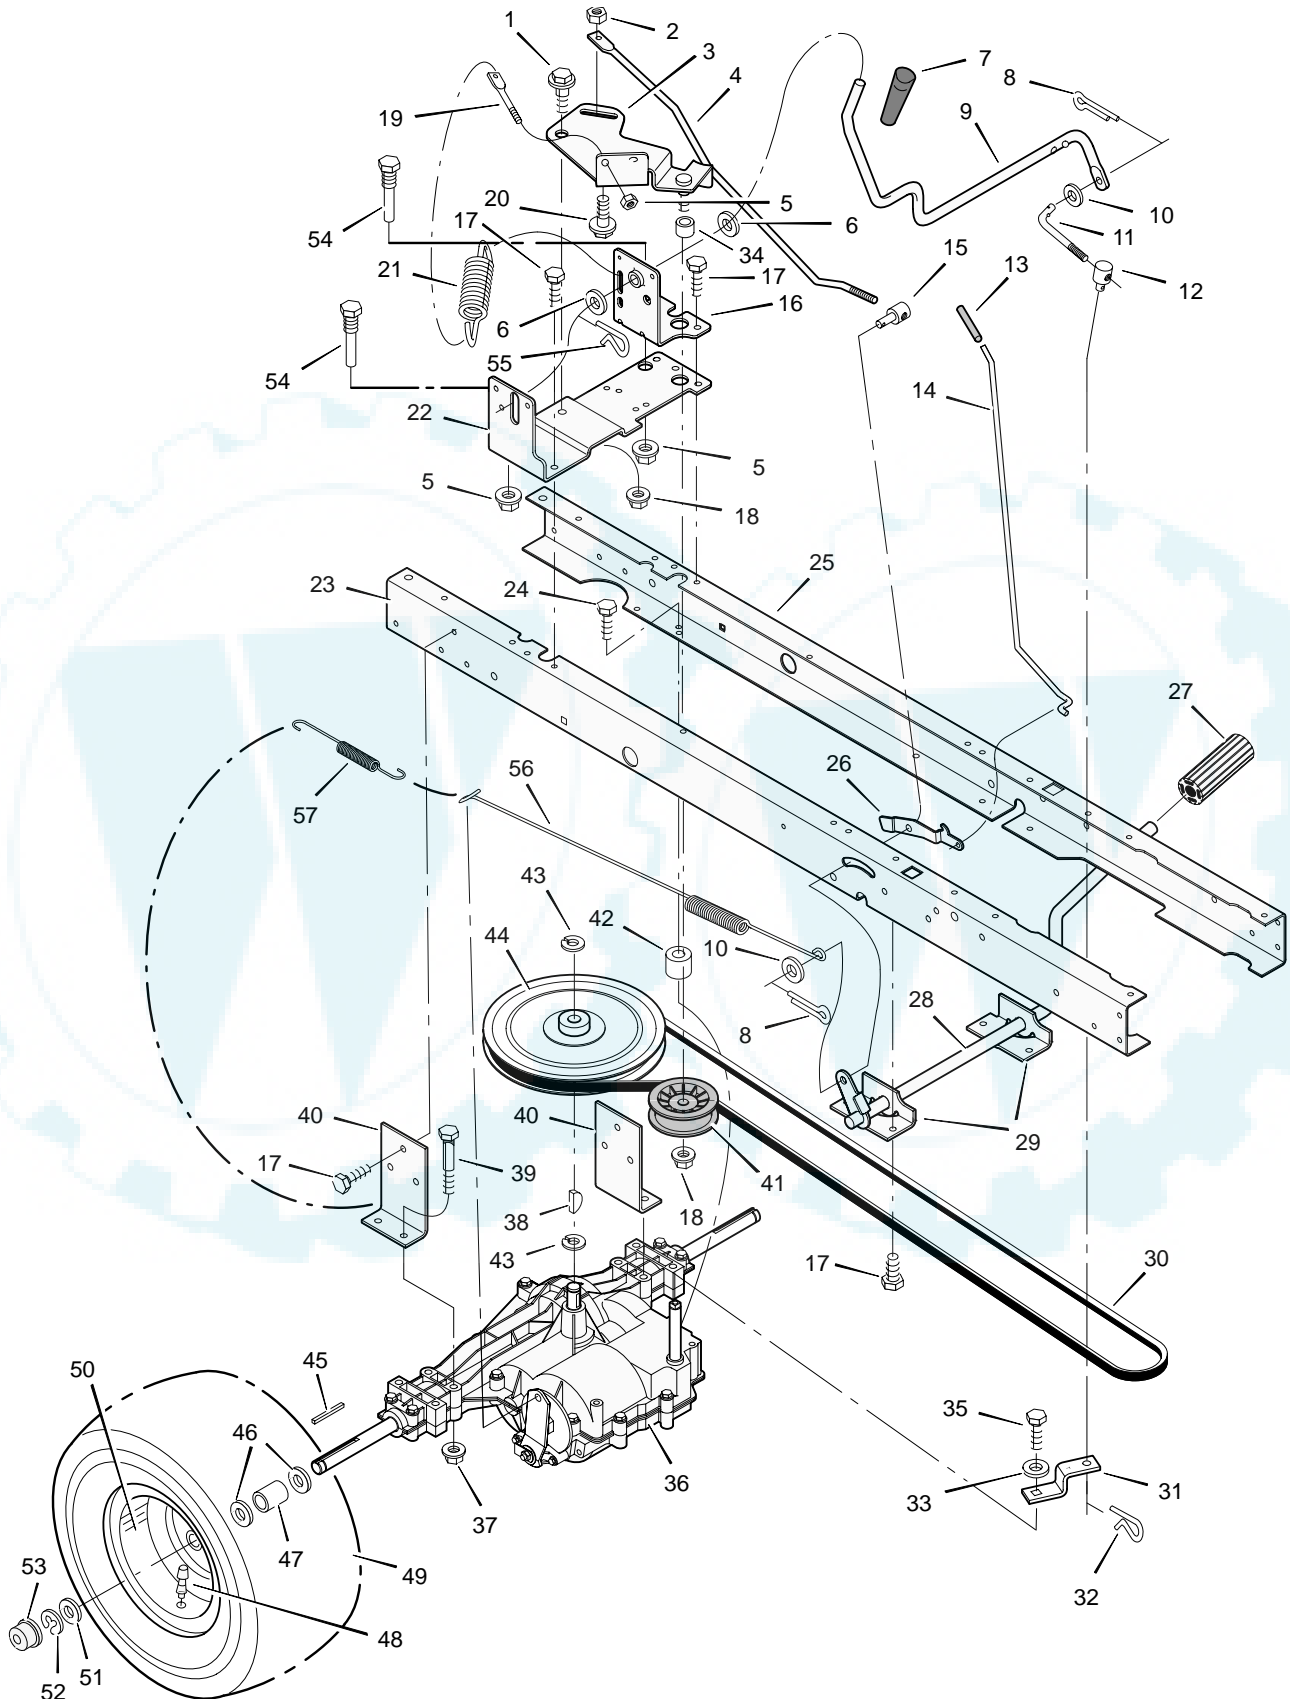

MODEL 40507x14A

REPAIR PARTS MOTION DRIVE

MODEL 40507x14A

REPAIR PARTS MOTION DRIVE

Key No.	Description	Part No.	Key No.	Description	Part No.
1	Bolt, Shoulder	9x39	30	Belt, Motion Drive	37x87
2	Nut, Hex	15x89	31	Yoke, Shift	94031Z
3	Arm, Idler	690173 Z	32	Pin, Hair	31x6
4	Rod, Clutch	94041 Z	33	Washer	17x148
5	Nut	15x79	34	Spacer	690369
6	Washer	17x102	35	Bolt	6x105
7	Grip	92697	36	Transaxle **	—
8	Pin, Cotter	30x20	37	Nut	15x88
9	Lever, Shift	94043 Z	38	Key, Woodruff	20697
10	Washer	17x47 Z	39	Bolt	1x155
11	Link, Shift	94044 Z	40	Bracket, Transaxle	94008E700
12	Nut, Adjuster	21920	41	Pulley	690409
13	Grip	91079	42	Spacer	94132
14	Rod, Parking Brake	95005 Z	43	E-Ring	11x7
15	Nut, Adjuster	94815	44	Pulley, Drive	95094
16	Bracket, Shift	94034E700	45	Key, Square	21553
17	Screw	26x249	46	Washer	17x160
18	Nut	15x84	47	Spacer, Transaxle	690554 Z
19	Mount, Stud Spring	94042 Z	48	Stem, Valve	24373
20	Bolt, Shoulder	9x54	49	Tire *	24375
21	Spring, Extension	165x116	—	Tube	407049
22	Bracket, Shifter	690166E700	50	Wheel & Tire Assembly	92294-601
23	Frame, Right	690206E700	51	Washer	17x195
24	Screw	25x12	52	E-Ring	11x3
25	Frame, Left	690207E700	53	Hub Cap	94618
26	Latch, Parking Brake	94045 Z	54	Guide, Belt	93349
27	Pedal	21544	55	Pin, Hair	31x4
28	Lever, Brake/Clutch	94038E700	56	Spring, Extension	165x115
29	Bracket, Pedal	94035E700	57	Spring, Extension	165x92

* When you order a tire, make sure to give the brand name of the tire so that the tread pattern on the tire will match.

** For information on Replacement Parts see the Central Parts Distributor in your area.