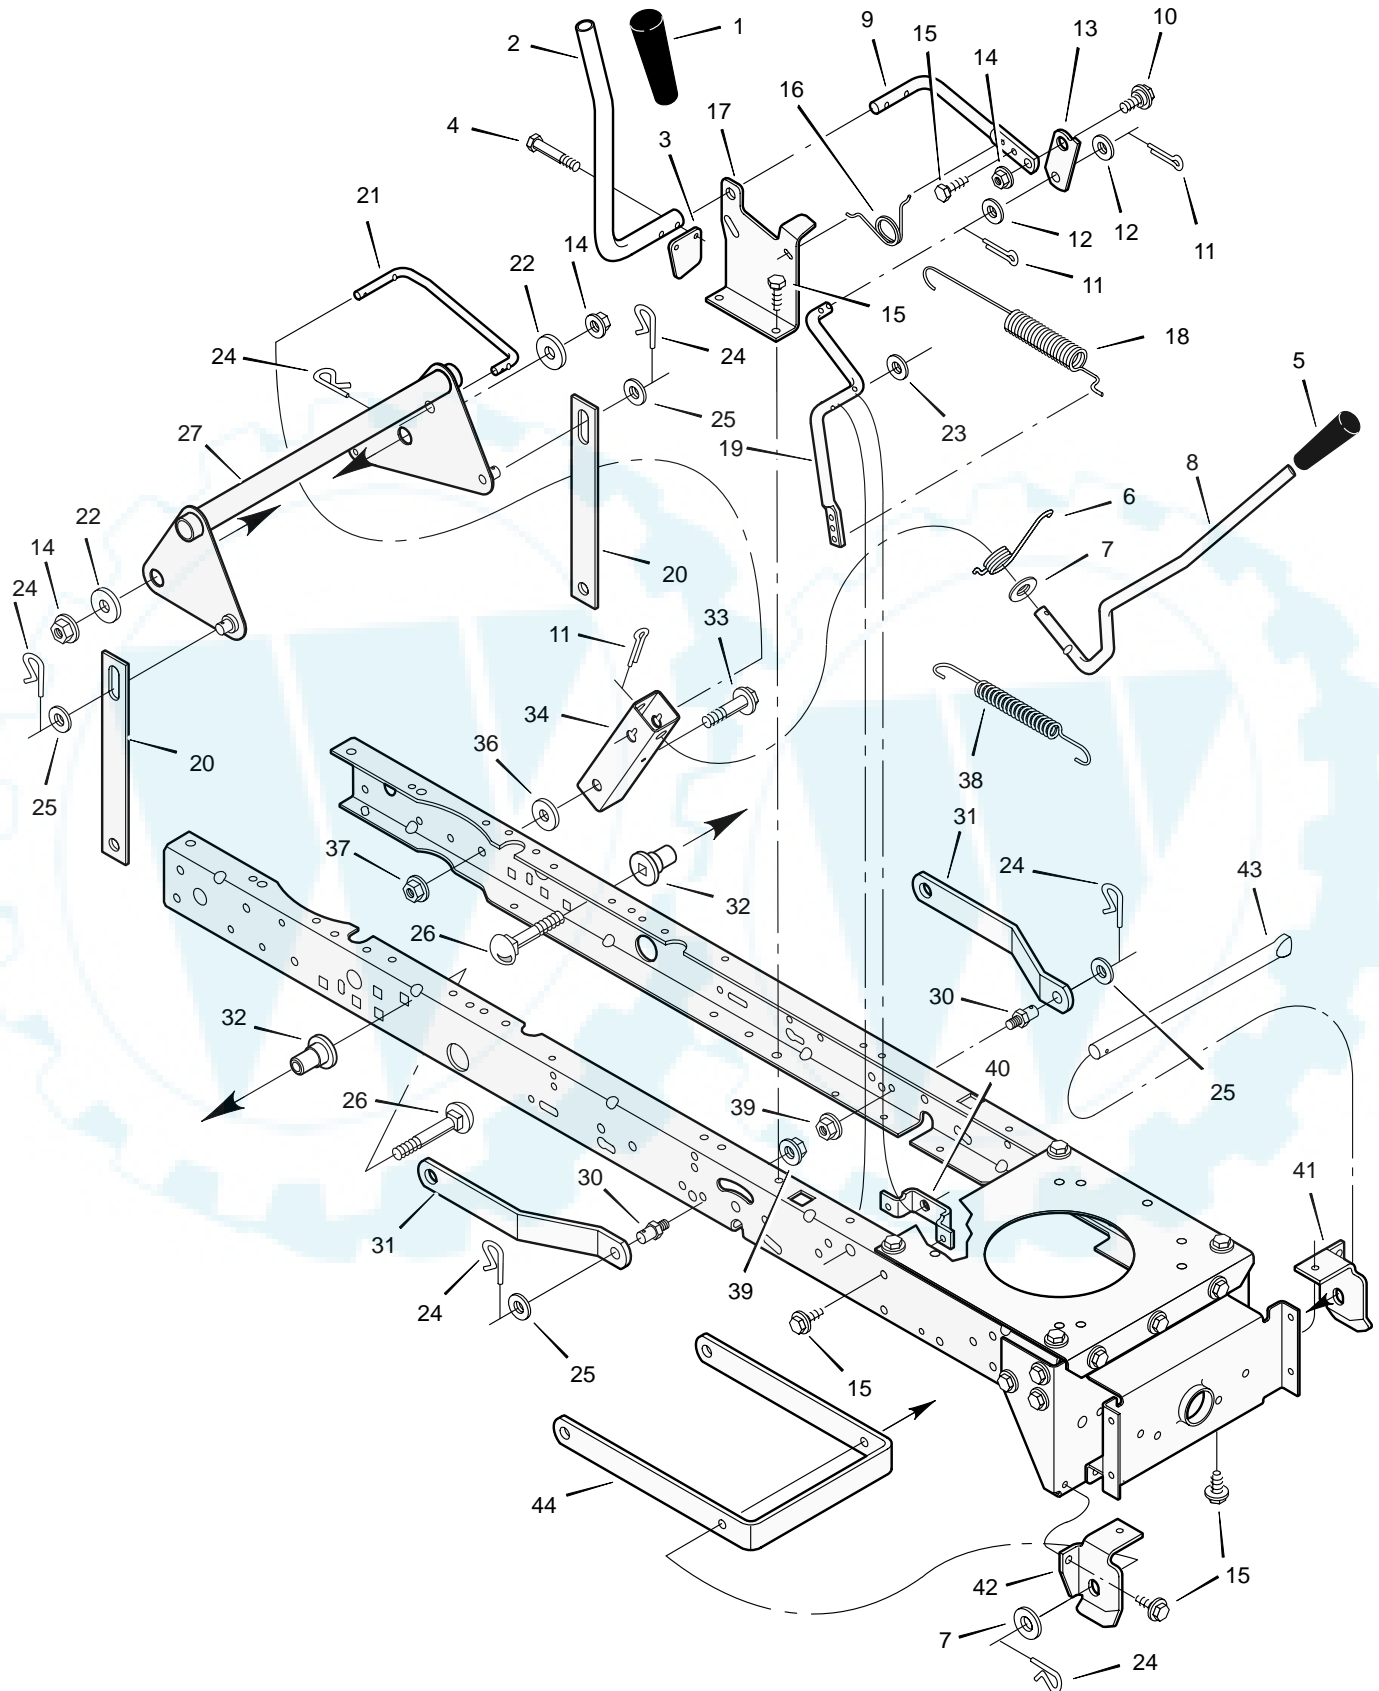

MODEL 40507x14A

REPAIR PARTS MOWER HOUSING SUSPENSION

MODEL 40507x14A

REPAIR PARTS MOWER HOUSING SUSPENSION

Key No.	Description	Part No.	Key No.	Description	Part No.
1	Grip	92698	22	Washer	17x168
2	Handle, PTO	94346 Z	23	Washer	17x57
3	Pad, Switch	94022 Z	24	Pin, Hair	31x4
4	Bolt	25x3	25	Washer	17x91
5	Grip	92697	26	Bolt, Carriage	2x85
6	Spring	166x40	27	Lever Assembly, Lift	690363E700
7	Washer	17x103	30	Pin	94067
8	Handle, Lift	690533	31	Bracket, Rear Suspension	94055E700
9	Lever, PTO	94017 Z	32	Spacer, Lifter	690151
10	Bolt, Shoulder	9x39	33	Bolt, Shoulder	9x53
11	Pin, Cotter	30x20	34	Bracket, Pivot	94015E700
12	Washer	17x102	36	Washer	17x191
13	Link, PTO	94004 Z	37	Nut, Flange	15x84
14	Nut, Flange	15x84	38	Spring	165x131
15	Screw	26x249	39	Nut, Flange	15x68
16	Spring	166x39	40	Bracket, PTO	94005E700
17	Bracket, PTO	94018E700	41	Hanger, Left Deck	94027E700
18	Spring	165x118	42	Hanger, Right Deck	94026E700
19	Crank, PTO	690394E700	43	Rod, Hanger	94158Z
20	Link, Lift	690212E700	44	Bracket, Suspension	94058E700
21	Link, Lift Handle	690122E700