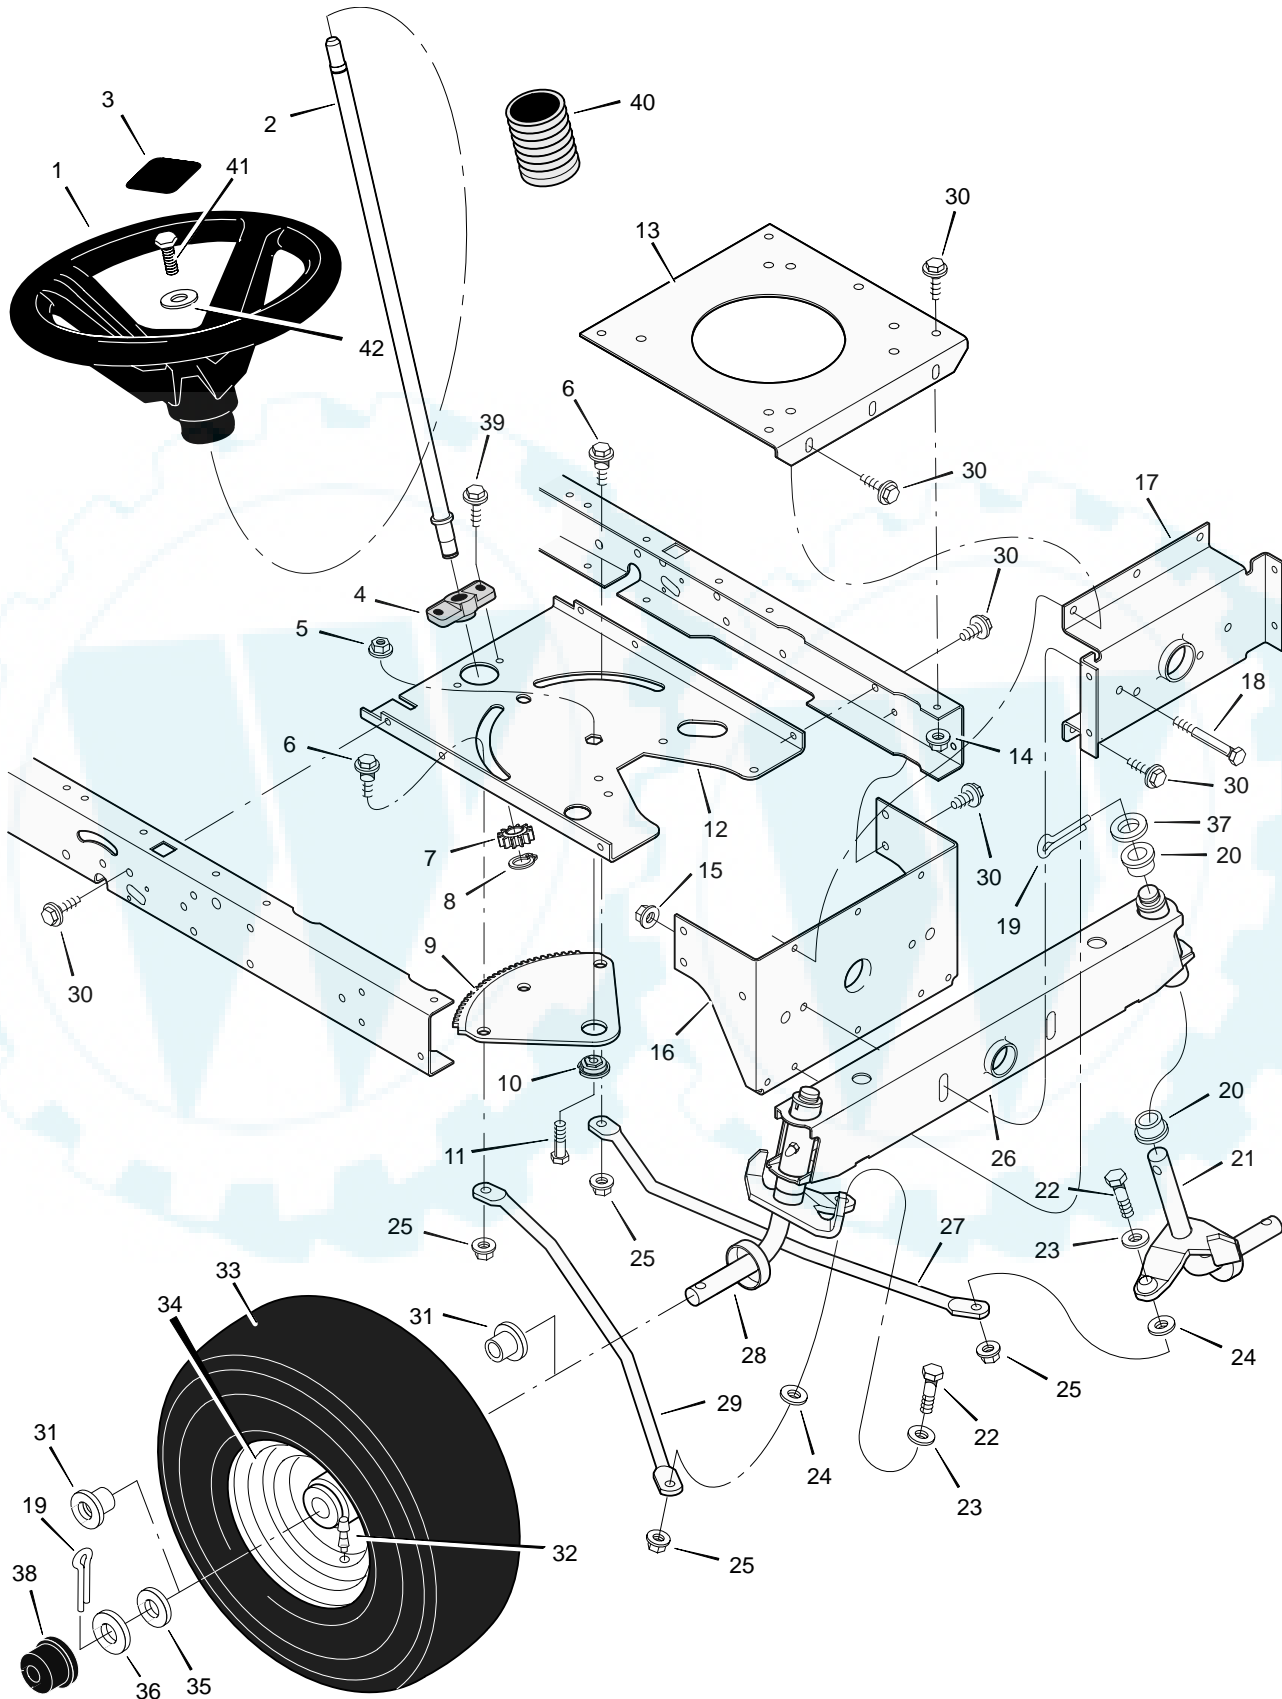

MODEL 40507x14A

REPAIR PARTS STEERING

MODEL 40507x14A

REPAIR PARTS STEERING

Key No.	Description	Part No.	Key No.	Description	Part No.
1	Wheel, Steering	95185	23	Washer	17x104
2	Post, Steering	690626	24	Washer	17x53 Z
3	Insert, Steering Wheel	711326	25	Nut, Flange	15x84
4	Bearing	94124	26	Axle Assembly	690210E700
5	Nut, Flange	15x111	27	Drag Link, Left	95329E700
6	Bolt, Shoulder	9x57	28	Spindle Assembly, Right	94575E700
7	Gear, Pinion	690183E700	29	Drag Link, Right	95328E700
8	Ring, Snap	11x25	30	Screw	26x249
9	Gear, Sector	94121E700	31	Bearing, Wheel	91334
10	Bearing	94123	32	Stem, Valve	24373
11	Bolt	1x84	33	Tire *	24380
12	Plate, Steering	690551E700	—	Tube	407924
13	Plate, Engine	94006E700	34	Wheel and Tire Assembly	94581-601
14	Nut, Flange	15x88	35	Washer	17x195
15	Nut, Flange	15x118	36	Washer	17x192
16	Bracket, Hanger	94013E700	37	Washer	17x113
17	Axle, Hanger	94007E700	38	Hub Cap	94618
18	Bolt	1x146	39	Screw	26x267
19	Pin, Cotter	30x49	40	Bellows	54789
20	Bearing	690150	41	Bolt	25x3
21	Spindle Assembly, Left	94576E700	42	Washer	17x146
22	Bolt	1x111			

* When you order a tire, make sure to give the brand name of the tire so that the tread pattern on the tire will match.