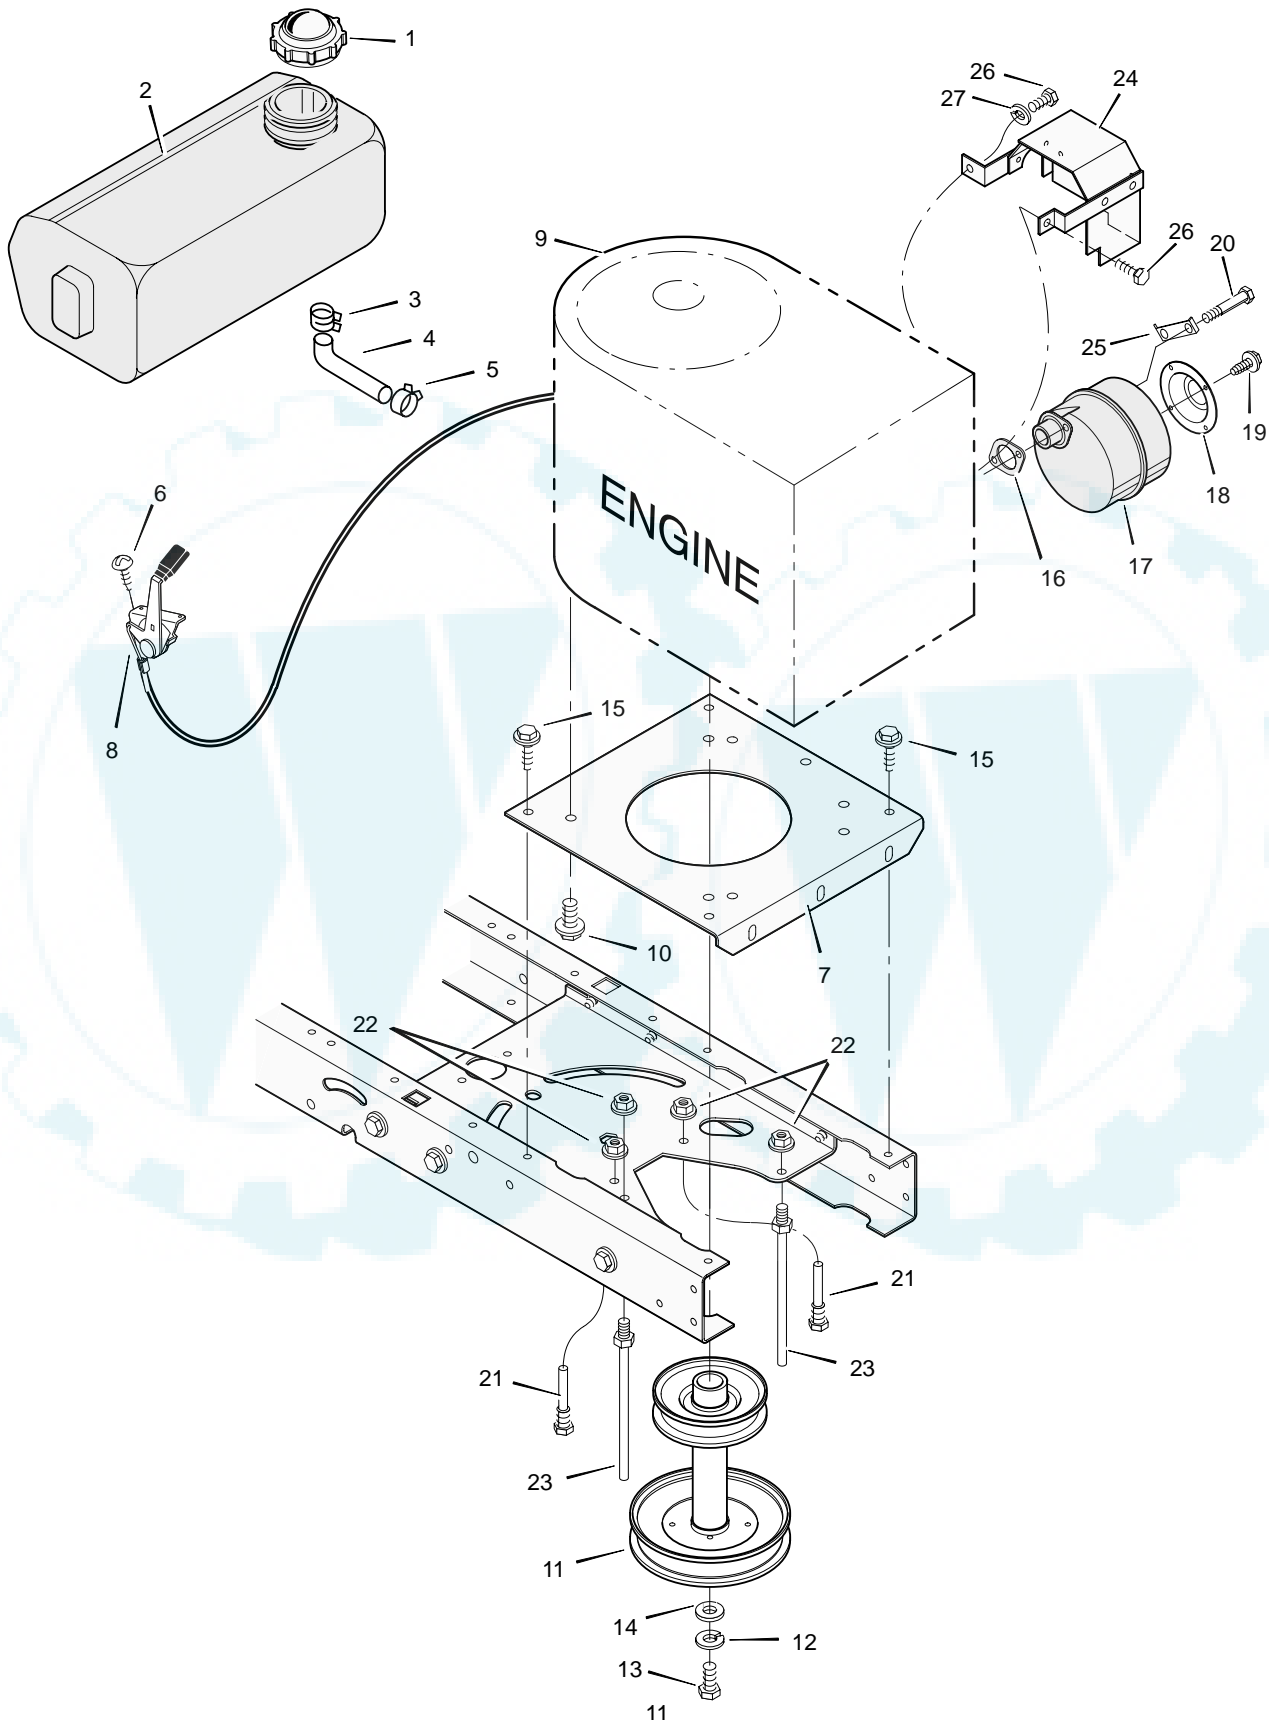

MODEL 40507x14A

REPAIR PARTS ENGINE MOUNT

MODEL 40507x14A

REPAIR PARTS ENGINE MOUNT

Key No.	Description	Part No.
1	Fuel Cap	92317
2	Fuel Tank	92342
3	Hose Clamp	95197
4	Fuel Line	23717
5	Hose Clamp	95197
6	Screw	26x201
7	Plate, Engine	94006E700
8	Throttle Control	92371
9	Engine*	_____
10	Bolt, Engine Mount	25x7
11	Stack Pulley Assembly	690439 Z
12	Lockwasher	19x35
13	Bolt, Hex	1x140
14	Washer	18x32
15	Screw	26x249
16	Gasket	91309
17	Muffler	91271
18	Deflector, Muffler	94099 Z
19	Screw	26x208
20	Bolt, Hex	1x134
21	Guide, Belt	93349
22	Nut, Flange	15x79 Z
23	Guide, Belt	94066
24	Shield, Heat	92381
25	Lock, Screw	92378
26	Screw	26x263
27	Washer	18X32

* Parts are available from an engine Authorized Service Center. See "Engines, Gasoline" or "Gasoline Engines" in the yellow pages of the telephone directory.