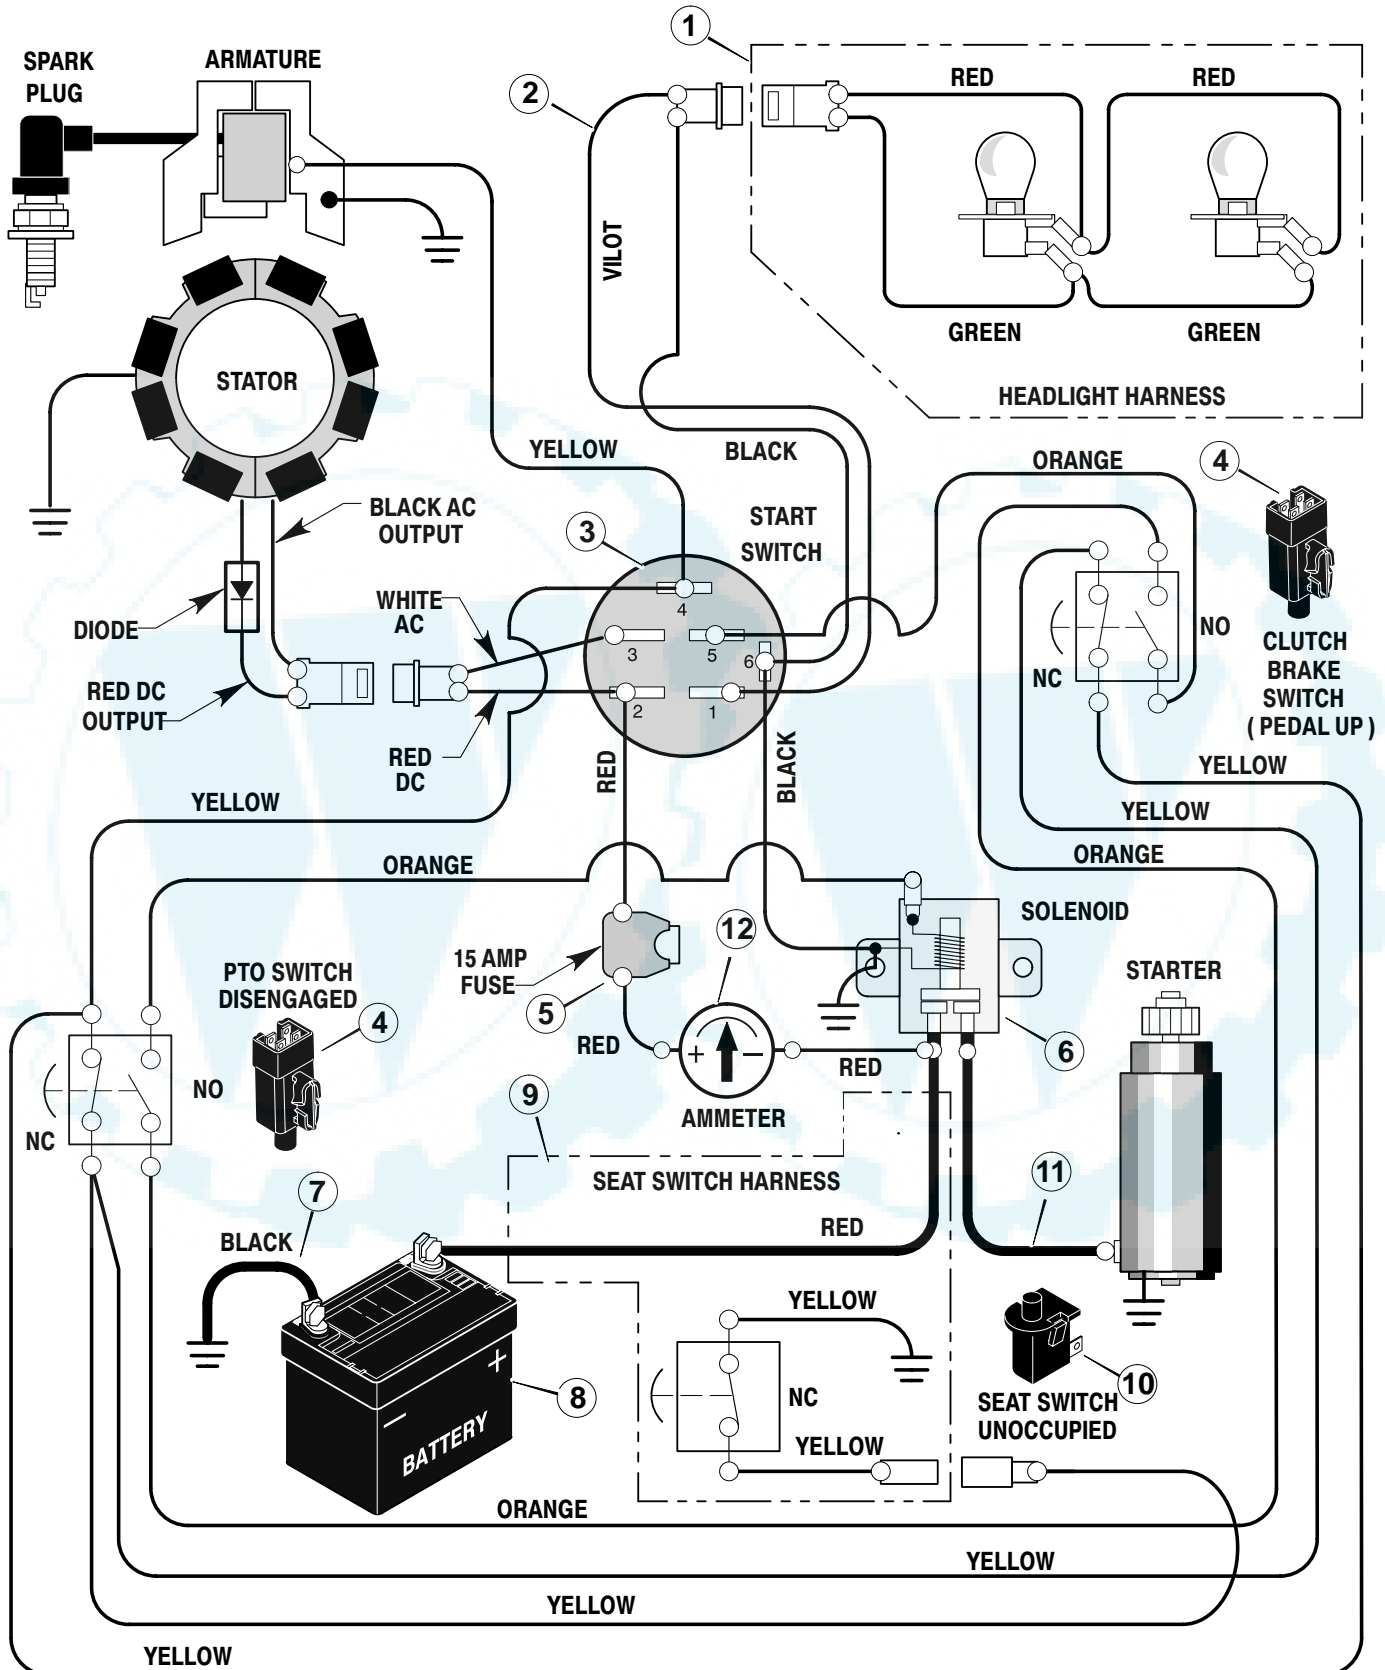

MODEL 40507x14A

REPAIR PARTS ENGINE MOUNT

Key No.	Description	Part No.
1	Fuel Cap	92317
2	Fuel Tank	92342
3	Hose Clamp	95197
4	Fuel Line	23717
5	Hose Clamp	95197
6	Screw	26x201
7	Plate, Engine	94006E700
8	Throttle Control	92371
9	Engine*	_____
10	Bolt, Engine Mount	25x7
11	Stack Pulley Assembly	690439 Z
12	Lockwasher	19x35
13	Bolt, Hex	1x140
14	Washer	18x32
15	Screw	26x249
16	Gasket	91309
17	Muffler	91271
18	Deflector, Muffler	94099 Z
19	Screw	26x208
20	Bolt, Hex	1x134
21	Guide, Belt	93349
22	Nut, Flange	15x79 Z
23	Guide, Belt	94066
24	Shield, Heat	92381
25	Lock, Screw	92378
26	Screw	26x263
27	Washer	18X32

* Parts are available from an engine Authorized Service Center. See "Engines, Gasoline" or "Gasoline Engines" in the yellow pages of the telephone directory.

MODEL 40507x14A

REPAIR PARTS ELECTRICAL SYSTEM