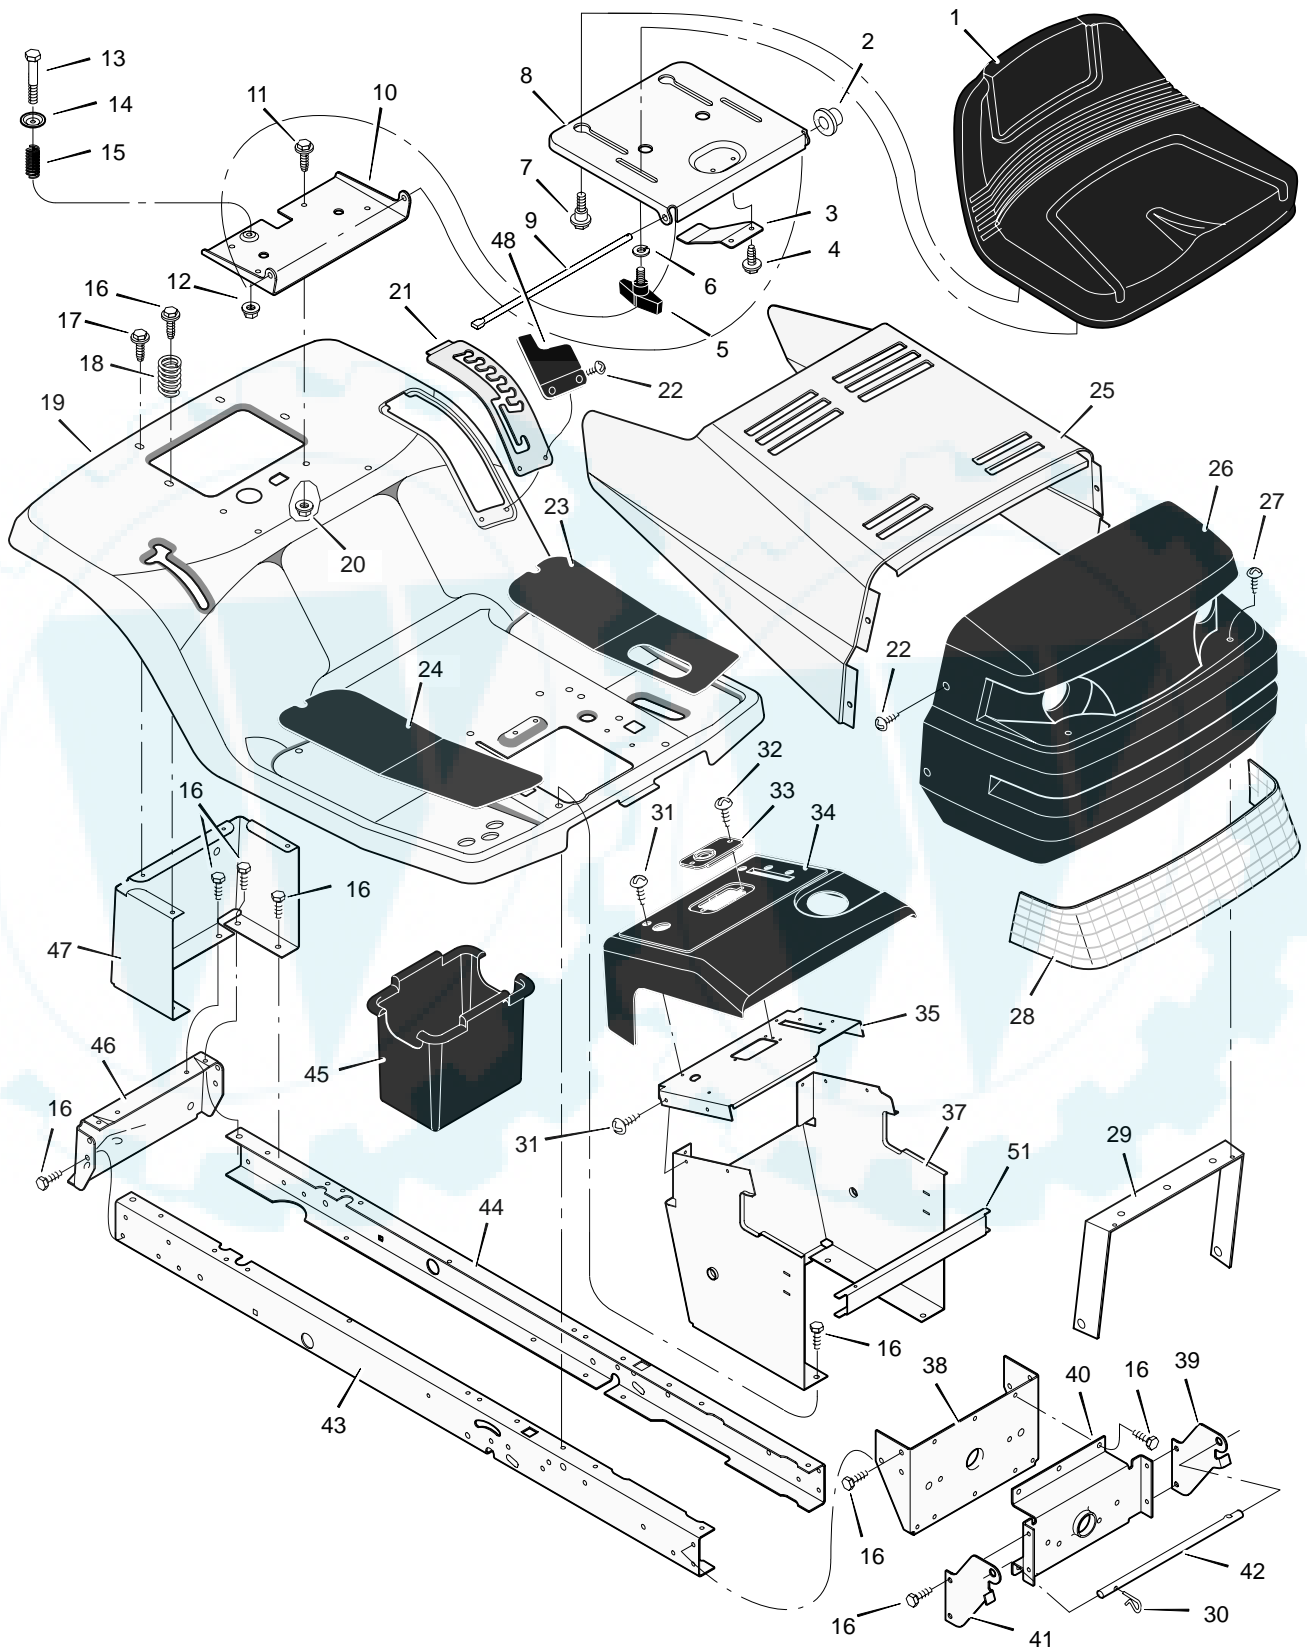

MODEL 40507x14A

REPAIR PARTS CHASSIS & HOOD

MODEL 40507x14A

REPAIR PARTS CHASSIS & HOOD

Key No.	Description	Part No.	Key No.	Description	Part No.
1	Seat	95249	26	Grille Assembly (Includes Lens)	92350E700
2	Cap, Push On	28x23	27	Screw	26x239
3	Spring	94057	28	Lens	92334
4	Screw	26x229	29	Brace, Grille	92448
5	Bolt, Wing	94160	30	Pin, Hair	31x4
6	Washer	17x47	31	Screw	26x270
7	Bolt, Shoulder	9x56	32	Screw	26x239
8	Support, Seat	94154E700	33	Bearing, Steering	94214
9	Rod, Pivot	94156 Z	34	Dash	94218E700
10	Bracket, Pivot	94153E700	35	Plate, Dash	94211E700
11	Bolt	1x45	36	Panel, Access	93007E700
12	Nut	15x89	37	Support, Dash	95323E700
13	Bolt, Shoulder	9x55	38	Bracket, Rear Hanger	94013E700
14	Washer	94155 Z	39	Support, Left Grille	690544E700
15	Spring	164x31	40	Axle, Hanger	94007E700
16	Screw	26x249	41	Support, Right Grille	690543E700
17	Screw	26x263	42	Rod, Pivot	92332 Z
18	Spring	164x30	43	Frame, Right	690206E700
19	Deck, Seat	95249E700	44	Frame, Left	690207E700
20	Nut	15x88	45	Container, Battery	690424
21	Plate, Index	94151E700	46	Plate, Hitch	1001002E700
22	Screw	9x47	47	Panel, Rear	690434E700
23	Mat, Left	94999	48	Cover, Level Adjustment	94610
24	Mat, Right	94998	51	Channel	94215E700
25	Hood	92333E700	—	Instruction Book & Parts List	F-000802L