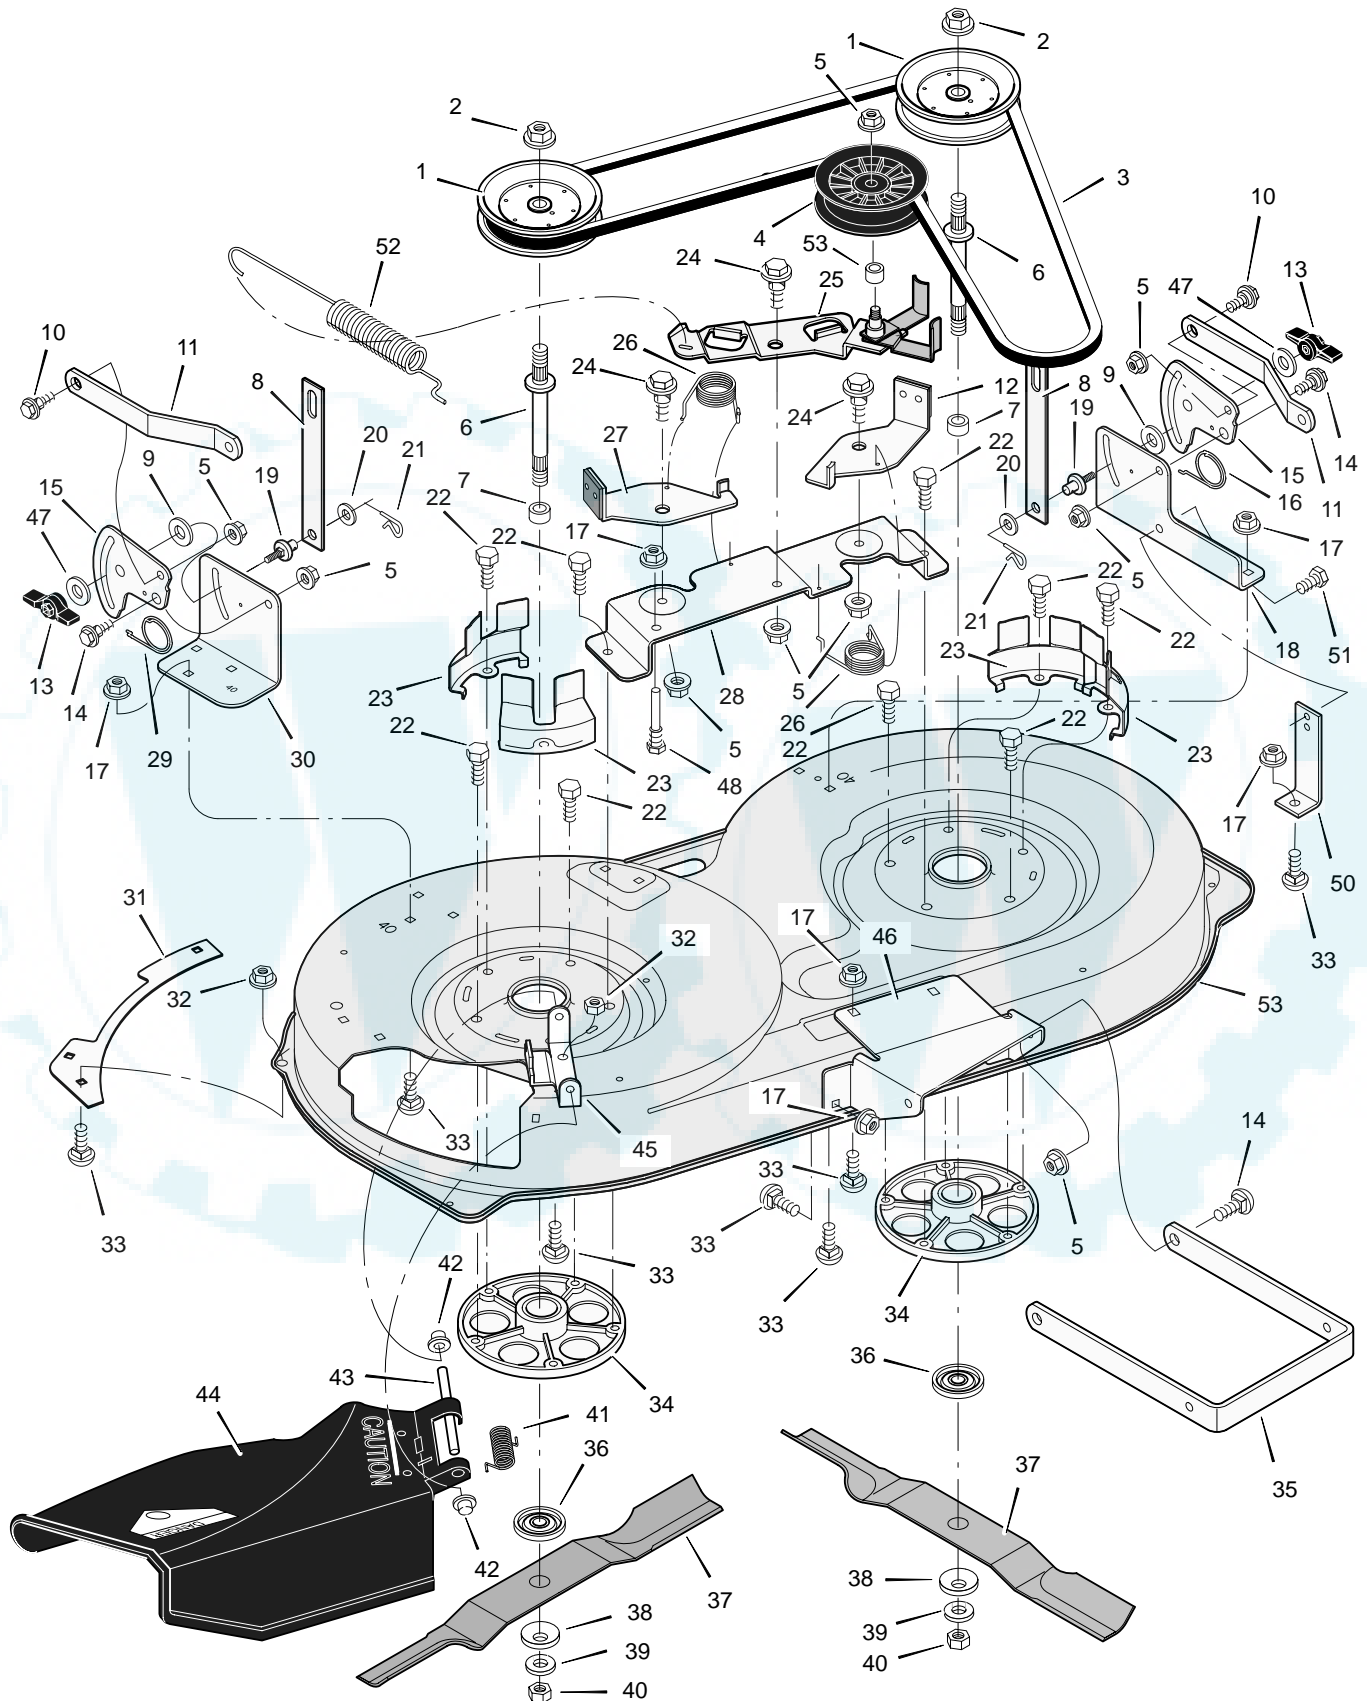

MODEL 40507x14A

REPAIR PARTS MOWER HOUSING

MODEL 40507x14A

REPAIR PARTS MOWER HOUSING

Key No.	Description	Part No.	Key No.	Description	Part No.
1	Pulley, Jackshaft	92851	28	Bracket Assembly, Brake	94145E700
2	Nut, Hex	15x121	29	Spring	166x42
3	Belt, Mower Drive	37x62	30	Bracket, Suspension	94142E700
4	Pulley, Idler	690387	31	Plate	91770E700
5	Nut, Flange	15x84	32	Nut, Flange	15x88
6	Jackshaft	94129	33	Bolt, Carriage	2x53
7	Spacer	94130	34	Mandrell	92574
8	Link, Lift	690212E700	35	Bracket, Suspension	94058E700
9	Pad, Friction	94137	36	Adapter, Blade	92466
10	Bolt, Shoulder	9x52	37	Blade	95103E701
11	Bracket, Suspension	94055E700	38	Washer	17x166
12	Pad Assembly, Left Brake	94049E700	39	Washer	17x165
13	Knob	94068	40	Nut	15x100
14	Bolt, Shoulder	9x51	41	Spring	166x4
15	Plate, Suspension	94128E700	42	Cap, Push On	28x23
16	Spring	166x43	43	Rod, Pivot	94957 Z
17	Nut, Flange	15x79	44	Deflector Assembly	94707
18	Bracket, Left Suspension	94143E700	45	Bracket, Deflector	94956E700
19	Pin, Hanger	95194	46	Bracket, Front Hanger	94144E700
20	Washer	17x103	47	Washer	17x45 Z
21	Pin, Cotter	31x4	48	Guide, Belt	94781
22	Bolt	25x7	50	Bracket, Support	94681E700
23	Cover, Pulley	94051E700	51	Screw	26x249
24	Bolt, Shoulder	9x39	52	Spring, Extension	165x119
25	Arm, Idler	690408E700	53	Spacer	690369
26	Spring	166x41	54	Housing, Blade *	94141E700
27	Pad Assembly, Right Brake	94047E700	1-54	Complete Mower Housing Assembly	776103

* Includes Key No. 17, 18, 30, 31, 32, 33, 45, 46, 47 and 51.