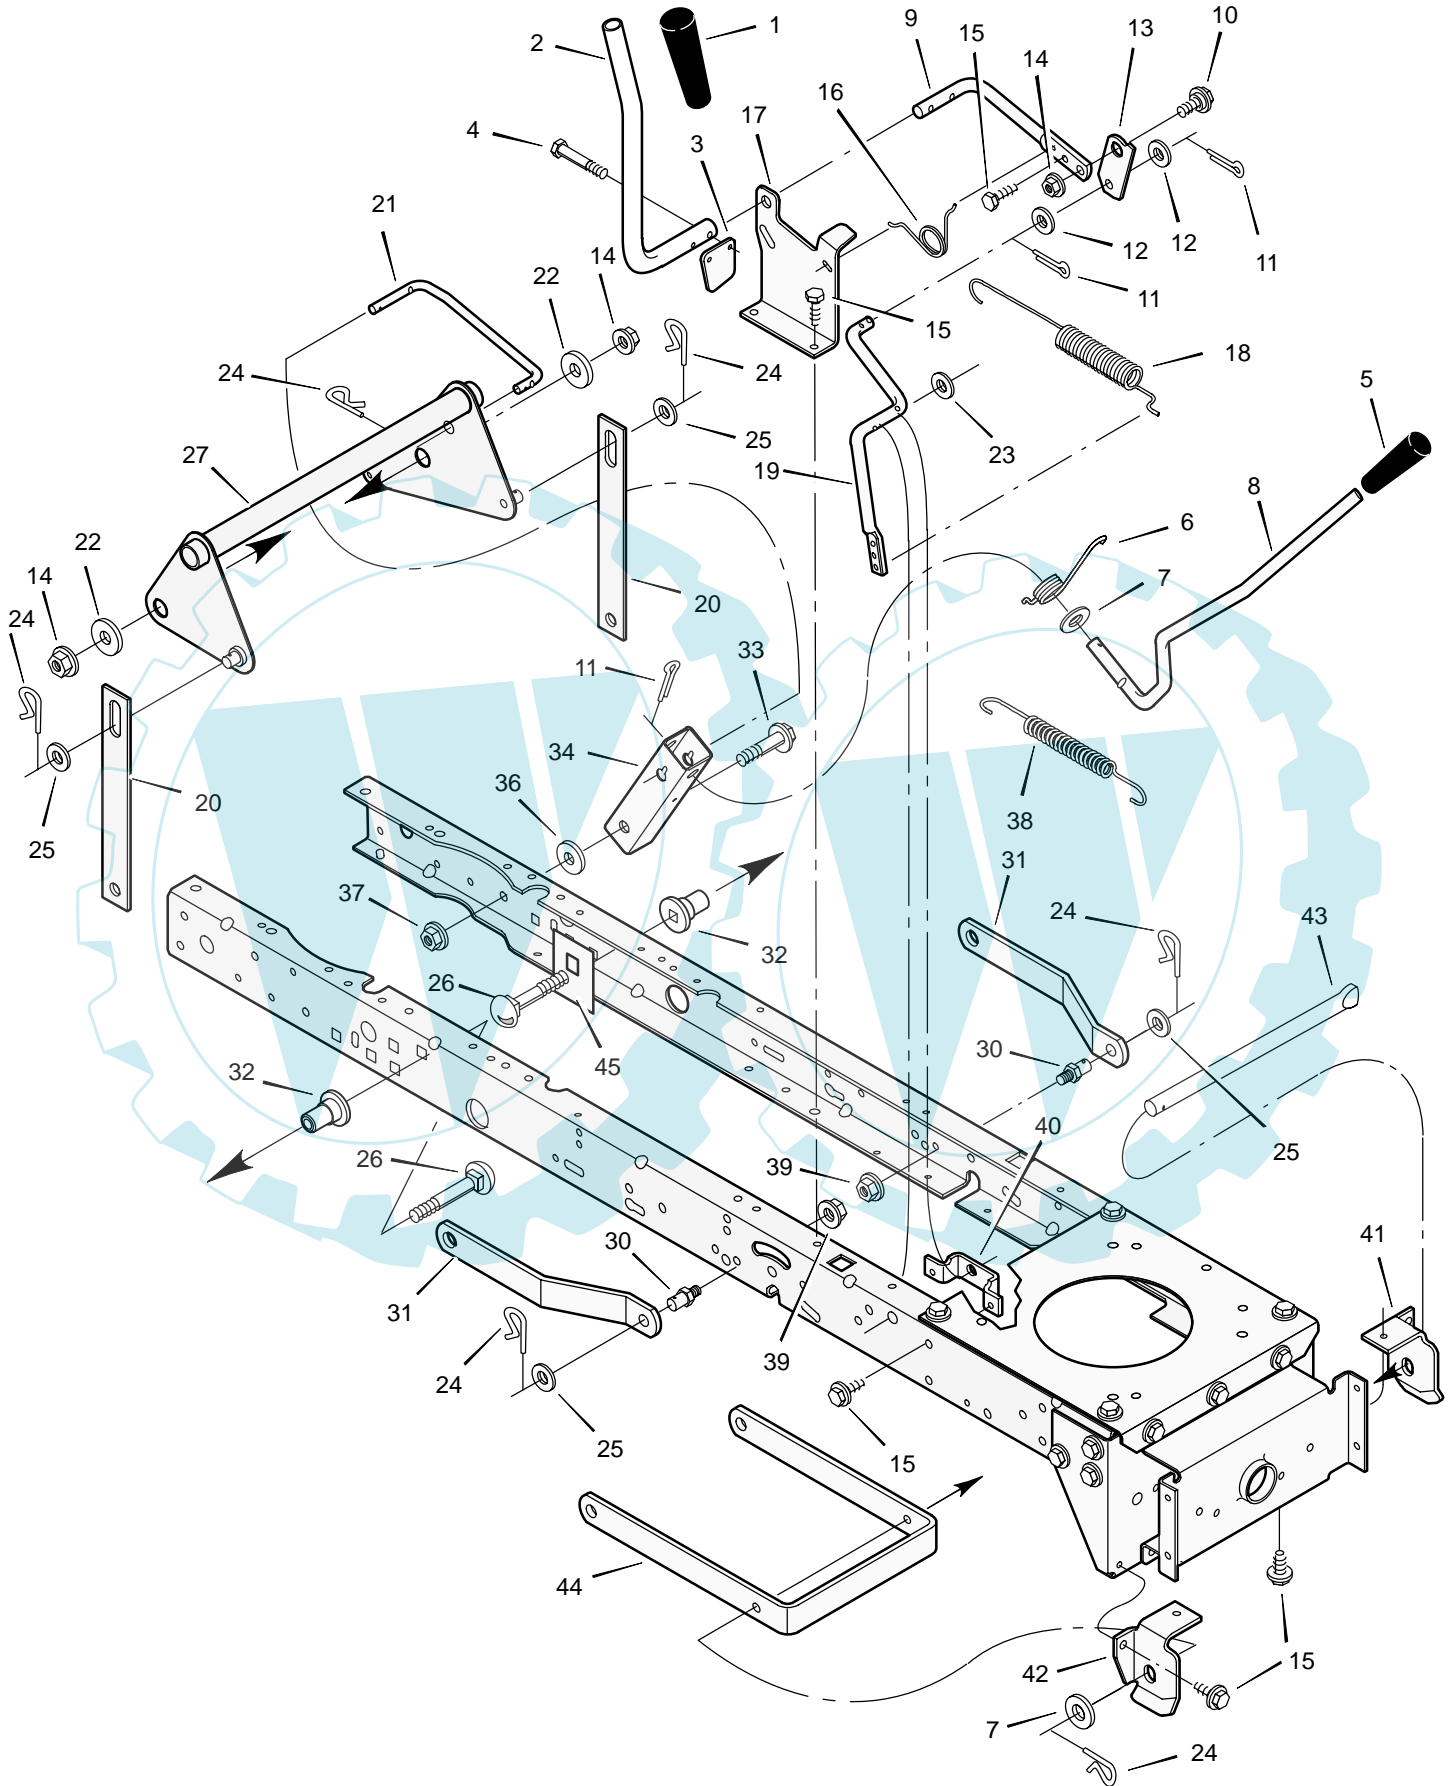

MODEL 405003x50B

REPAIR PARTS
MOWER HOUSING SUSPENSION

MODEL 405003x50B

REPAIR PARTS MOWER HOUSING SUSPENSION

Key No.	Description	Part No.	Key No.	Description	Part No.
1	Grip	092698	23	Washer	017x57
2	Handle, PTO	094346 Z	24	Pin, Hair	0031x4
3	Pad, Switch	094022 Z	25	Washer	017x91
4	Bolt	0025x3	26	Bolt, Carriage	002x85
5	Grip	092697	27	Lever Assembly, Lift	1001111E700
6	Spring	166x40	30	Pin	094067
7	Washer	17x103	31	Bracket, Rear Suspension	094055E701
8	Handle, Lift	690533	32	Spacer, Lifter	690151
9	Lever, PTO	094017 Z	33	Bolt, Shoulder	009x53
10	Bolt, Shoulder	009x39	34	Bracket, Pivot	094015E700
11	Pin, Cotter	030x20	36	Washer	17x191
13	Link, PTO	094004 Z	37	Nut, Flange	015x84
14	Nut, Flange	015x84	38	Spring	165x131
15	Screw	26x249	39	Nut, Flange	015x68
16	Spring	166x39	40	Bracket, PTO	094005E700
17	Bracket, PTO	094018E701	41	Hanger, Left Deck	094027E700
18	Spring	165x119	42	Hanger, Right Deck	094026E700
19	Crank, PTO	690394E701	43	Rod, Hanger	094158 Z
20	Link, Lift	690212E701	44	Bracket, Suspension	690539E701
21	Link, Lift Handle	690122E701	45	Plate, Stiffening	1001098E701
22	Washer	17x168