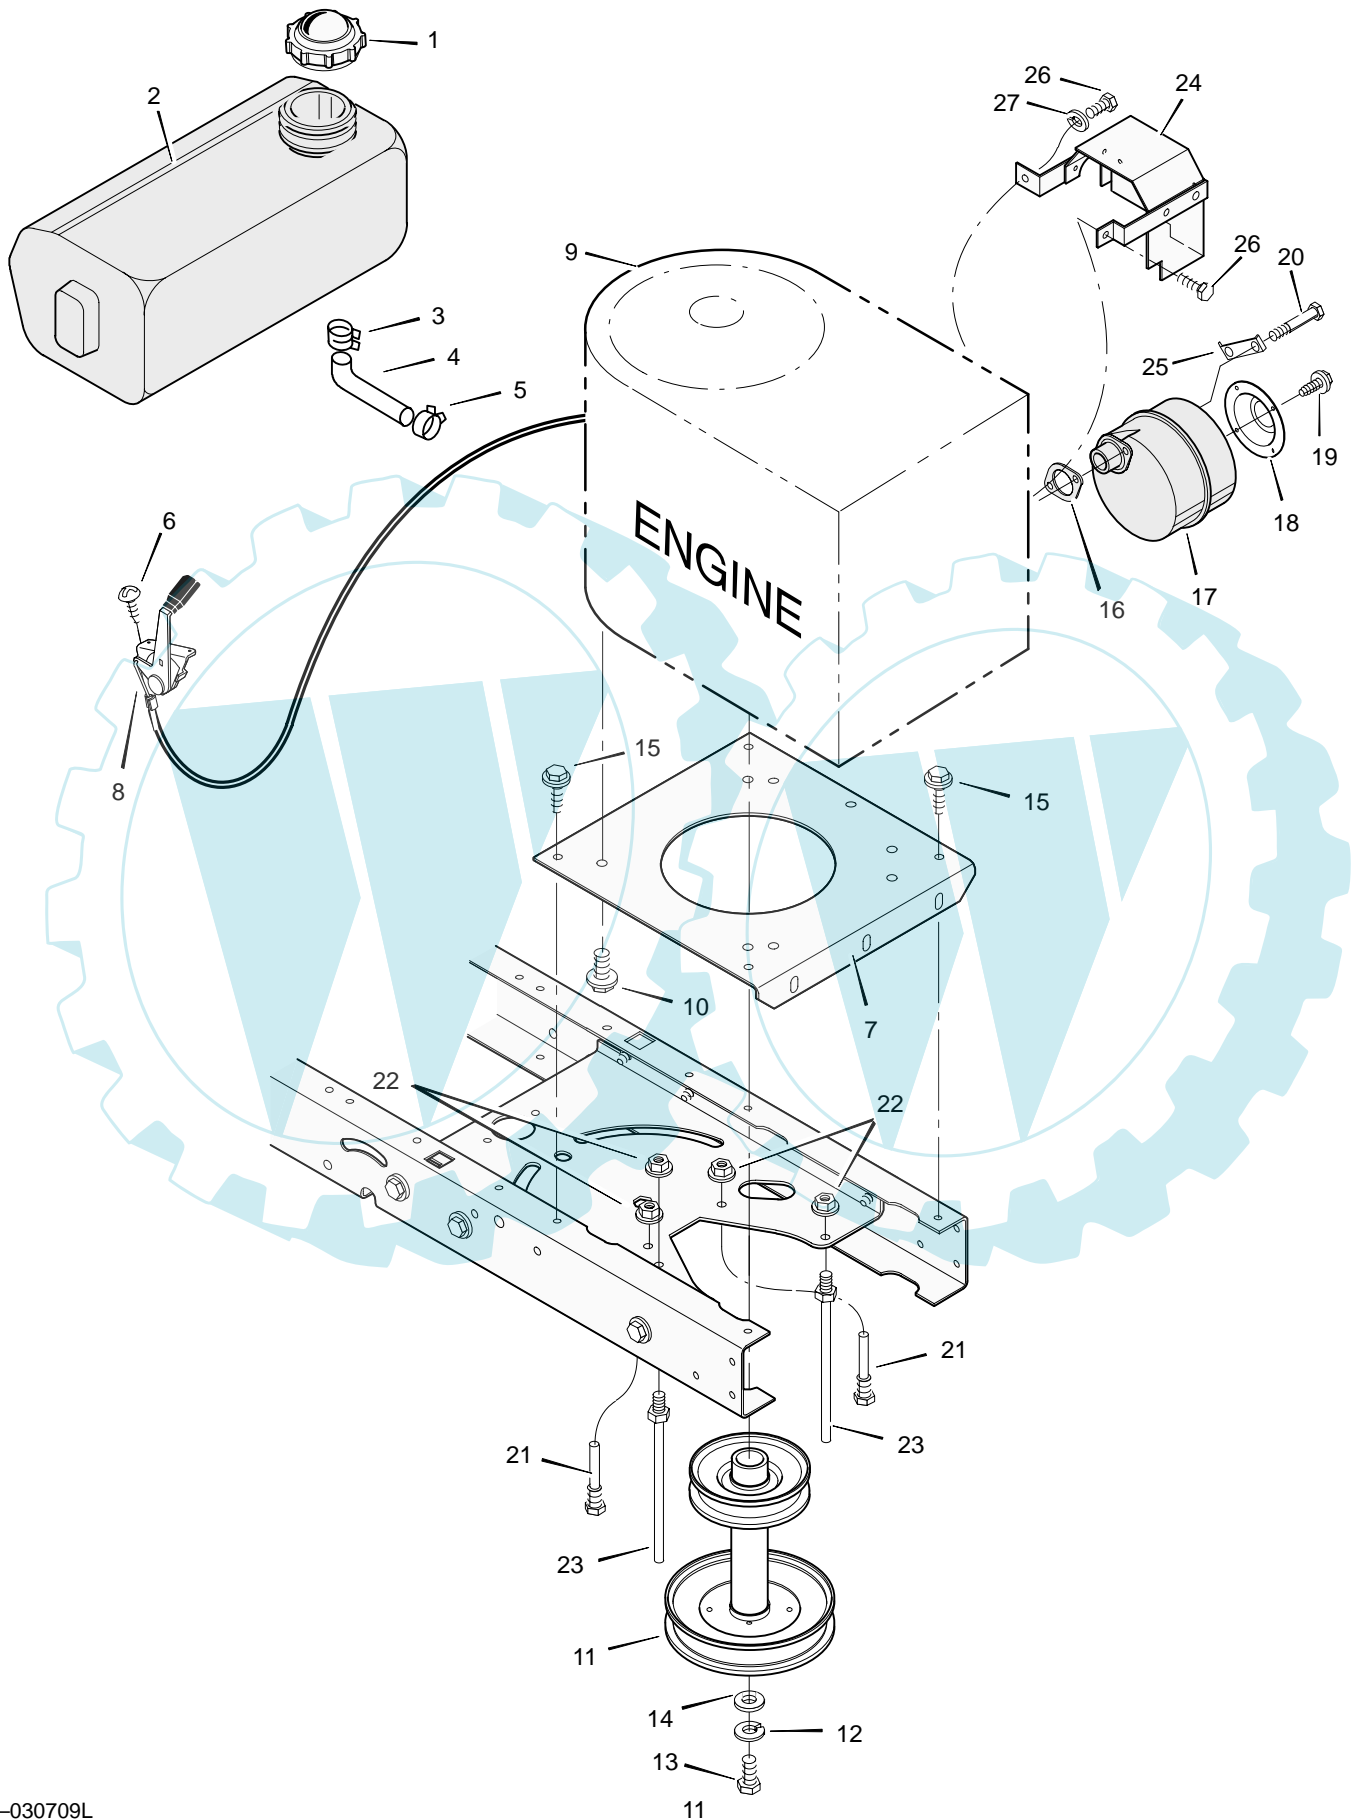

* Includes Key No. 17, 18, 30, 31, 32, 33, 45, 46, 47 and 51.

MODEL 405003x50B

REPAIR PARTS ENGINE MOUNT

MODEL 405003x50B

REPAIR PARTS ENGINE MOUNT

Key No.	Description	Part No.
1	Fuel Cap	092317
2	Fuel Tank	690263
3	Hose Clamp **	095197
4	Fuel Line (must cut to length) **	7601033
5	Hose Clamp	095197
6	Screw	26x201
7	Plate, Engine	094006E700
8	Throttle Control	092371
9	Engine*	_____
10	Bolt, Engine Mount	0025x7
11	Stack Pulley Assembly	690439 Z
12	Lockwasher	019x35
13	Bolt, Hex	01x140
14	Washer	018x32
15	Screw	26x249
16	Gasket	091309
17	Muffler	091271
18	Deflector, Muffler	094099 Z
19	Screw	26x208
20	Bolt, Hex	01x134
21	Guide, Belt	093349
22	Nut, Flange	015x79 Z
23	Guide, Belt	094066
24	Shield, Heat	690293
25	Lock, Screw	092378
26	Screw	26x263
27	Washer	018X32