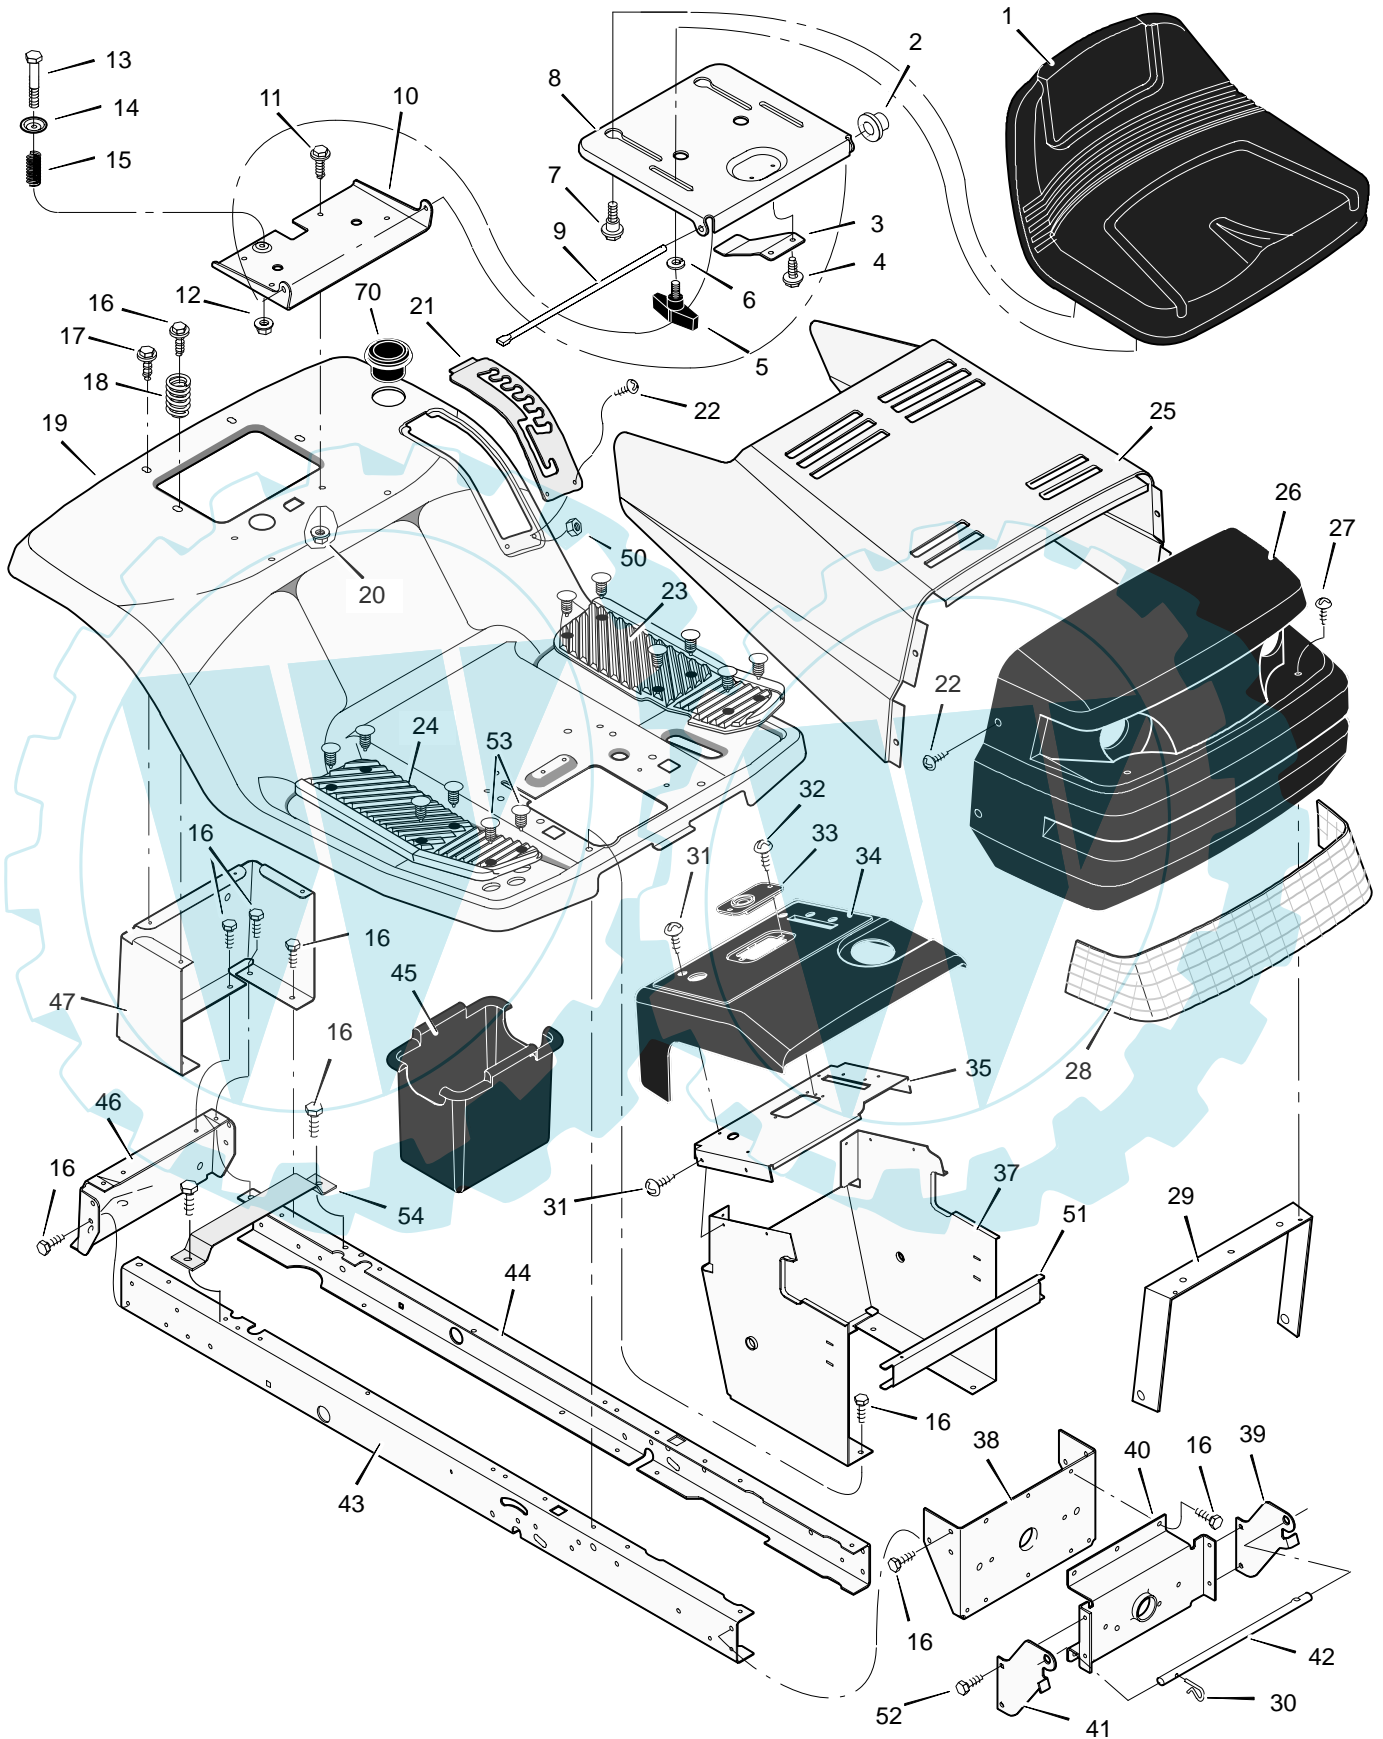

MODEL 405003x50B

REPAIR PARTS CHASSIS & HOOD

MODEL 405003x50B

REPAIR PARTS CHASSIS & HOOD

Key No.	Description	Part No.	Key No.	Description	Part No.
1	Seat	690567	29	Brace, Grille	092448
2	Cap, Push On	028x23	30	Pin, Hair	0031x4
3	Spring	094057	31	Screw	26x270
4	Screw	26x229	32	Screw	26x239
5	Bolt, Wing	1001054	33	Bearing, Steering	094214
6	Washer	017x47 Z	34	Dash	095033E700
7	Bolt, Shoulder	009x56	35	Plate, Dash	094211E700
8	Support, Seat	094154E701	36	Panel, Access	093007E701
9	Rod, Pivot	094156 Z	37	Support, Dash	095323E700
10	Bracket, Pivot	094153E700	38	Bracket, Rear Hanger	1001270E701
11	Bolt	001x45	39	Support, Left Grille	690544E700
12	Nut	015x89	40	Axle, Hanger	094007E701
13	Bolt, Shoulder	009x55	41	Support, Right Grille	690543E700
14	Washer	094155 Z	42	Rod, Pivot	092332 Z
15	Spring	164x31	43	Frame, Right	1001268E701
16	Screw	26x249	44	Frame, Left	1001269E701
17	Screw	26x263	45	Container, Battery	690424
18	Spring	164x30	46	Plate, Hitch	1001002E701
19	Deck, Seat	1001558E245	47	Panel, Rear	690434E701
20	Nut	015x88	50	Nut	015x81
21	Plate, Index	094829E701	51	Channel	094215E700
23	Mat, Left	1001583	52	Screw	26x277
24	Mat, Right	1001580	54	Support, Battery	690282E701
25	Hood	092333E245	53	Fastener, Panel	0193x3
26	Grille Assembly (Includes Lens)	094867	70	Holder, Cup	1001542
27	Screw	26x239	—	Book, Instruction	F-030709L
28	Lens	092344