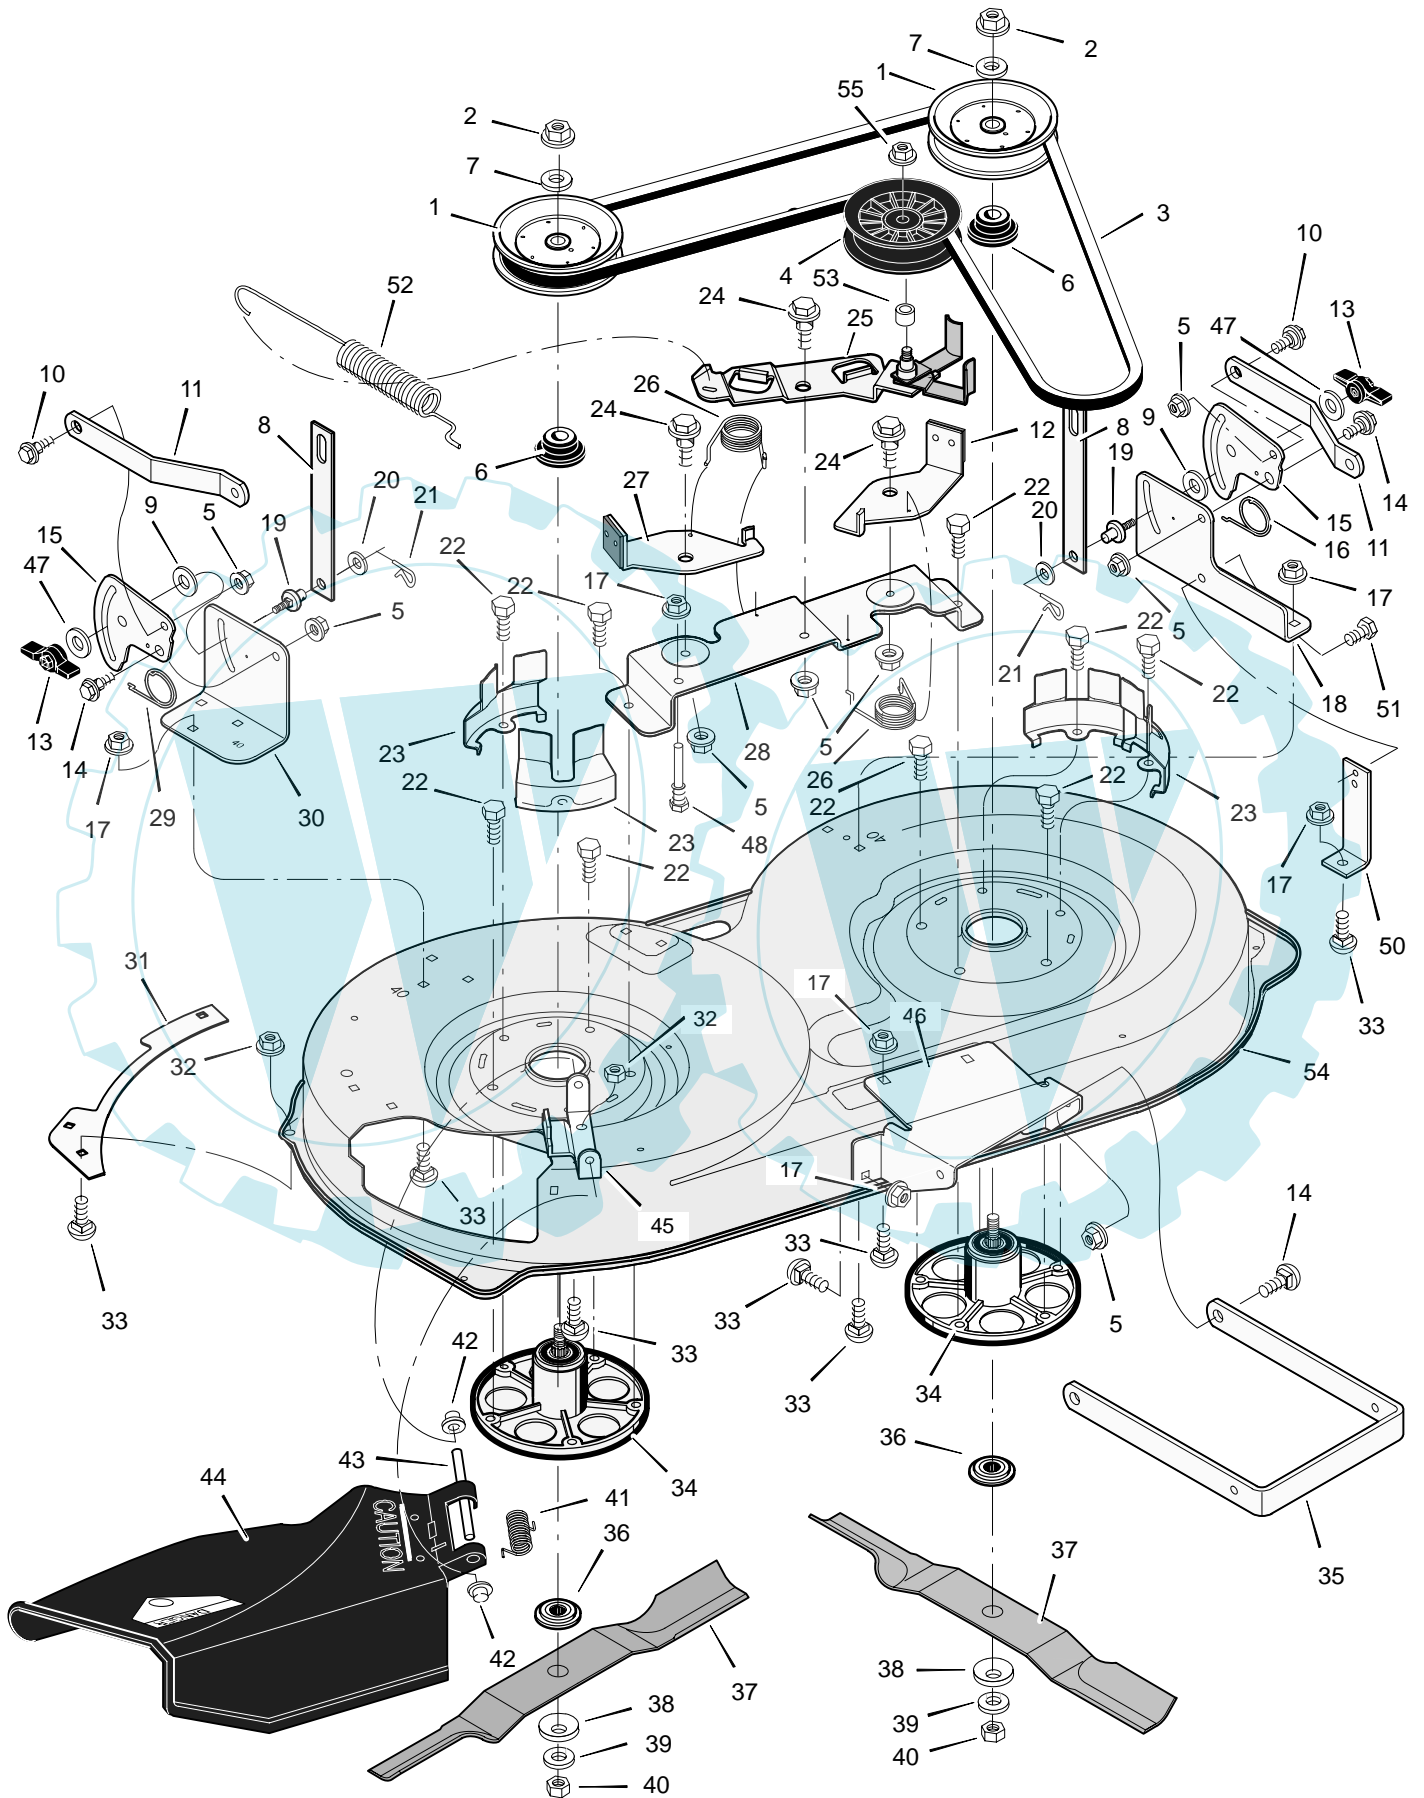

MODEL 405003x50B

REPAIR PARTS MOWER HOUSING

MODEL 405003x50B

REPAIR PARTS MOWER HOUSING

Key No.	Description	Part No.	Key No.	Description	Part No.
1	Pulley, Jackshaft	092851	29	Spring	166x42
2	Nut, Hex	15x140	30	Bracket, Suspension	094142E700
3	Belt, Mower Drive	037x62	31	Plate	091770E700
4	Pulley, Idler	690387	32	Nut, Flange	015x88
5	Nut, Flange	015x84	33	Bolt, Carriage	002x53
6	Spacer, Pulley	1001197	34	Mandrell (Includes Key No. 6)	1001200
8	Link, Lift	690212E701	35	Bracket, Suspension	690539E701
9	Pad, Friction	094137	36	Adapter, Blade	690411
10	Bolt, Shoulder	009x52	37	Blade	1001428E701
11	Bracket, Suspension	094055E701	38	Washer	17x166
12	Pad Assembly, Left Brake	094049E701	39	Washer	17x165
13	Knob	094068	40	Nut	15x100
14	Bolt, Shoulder	009x51	41	Spring	0166x4
15	Plate, Suspension	094128E700	42	Cap, Push On	028x23
16	Spring	166x43	43	Rod, Pivot	094957 Z
17	Nut, Flange	015x79	44	Deflector Assembly	094707
18	Bracket, Suspension	094143E700	45	Bracket, Deflector	094956E701
19	Pin, Hanger	095194	46	Bracket, Front Hanger	094144E700
20	Washer	017x91	47	Washer	017x45 Z
21	Pin, Cotter	0031x4	48	Guide, Belt	094781
22	Bolt	0025x7	50	Bracket, Support	094681E700
23	Cover, Pulley	094051E701	51	Screw	26x249
24	Bolt, Shoulder	009x39	52	Spring, Extension	165x119
25	Arm, Idler	690408E700	54	Housing, Blade *	094141E700
26	Spring	0166x41	55	Nut, Flange	015x98
27	Pad Assembly, Right Brake	094047E701	1-55	Complete Mower Housing Assembly	776001
28	Bracket Assembly, Brake	094145E700			

* Includes Key No. 17, 18, 30, 31, 32, 33, 45, 46, 47 and 51.