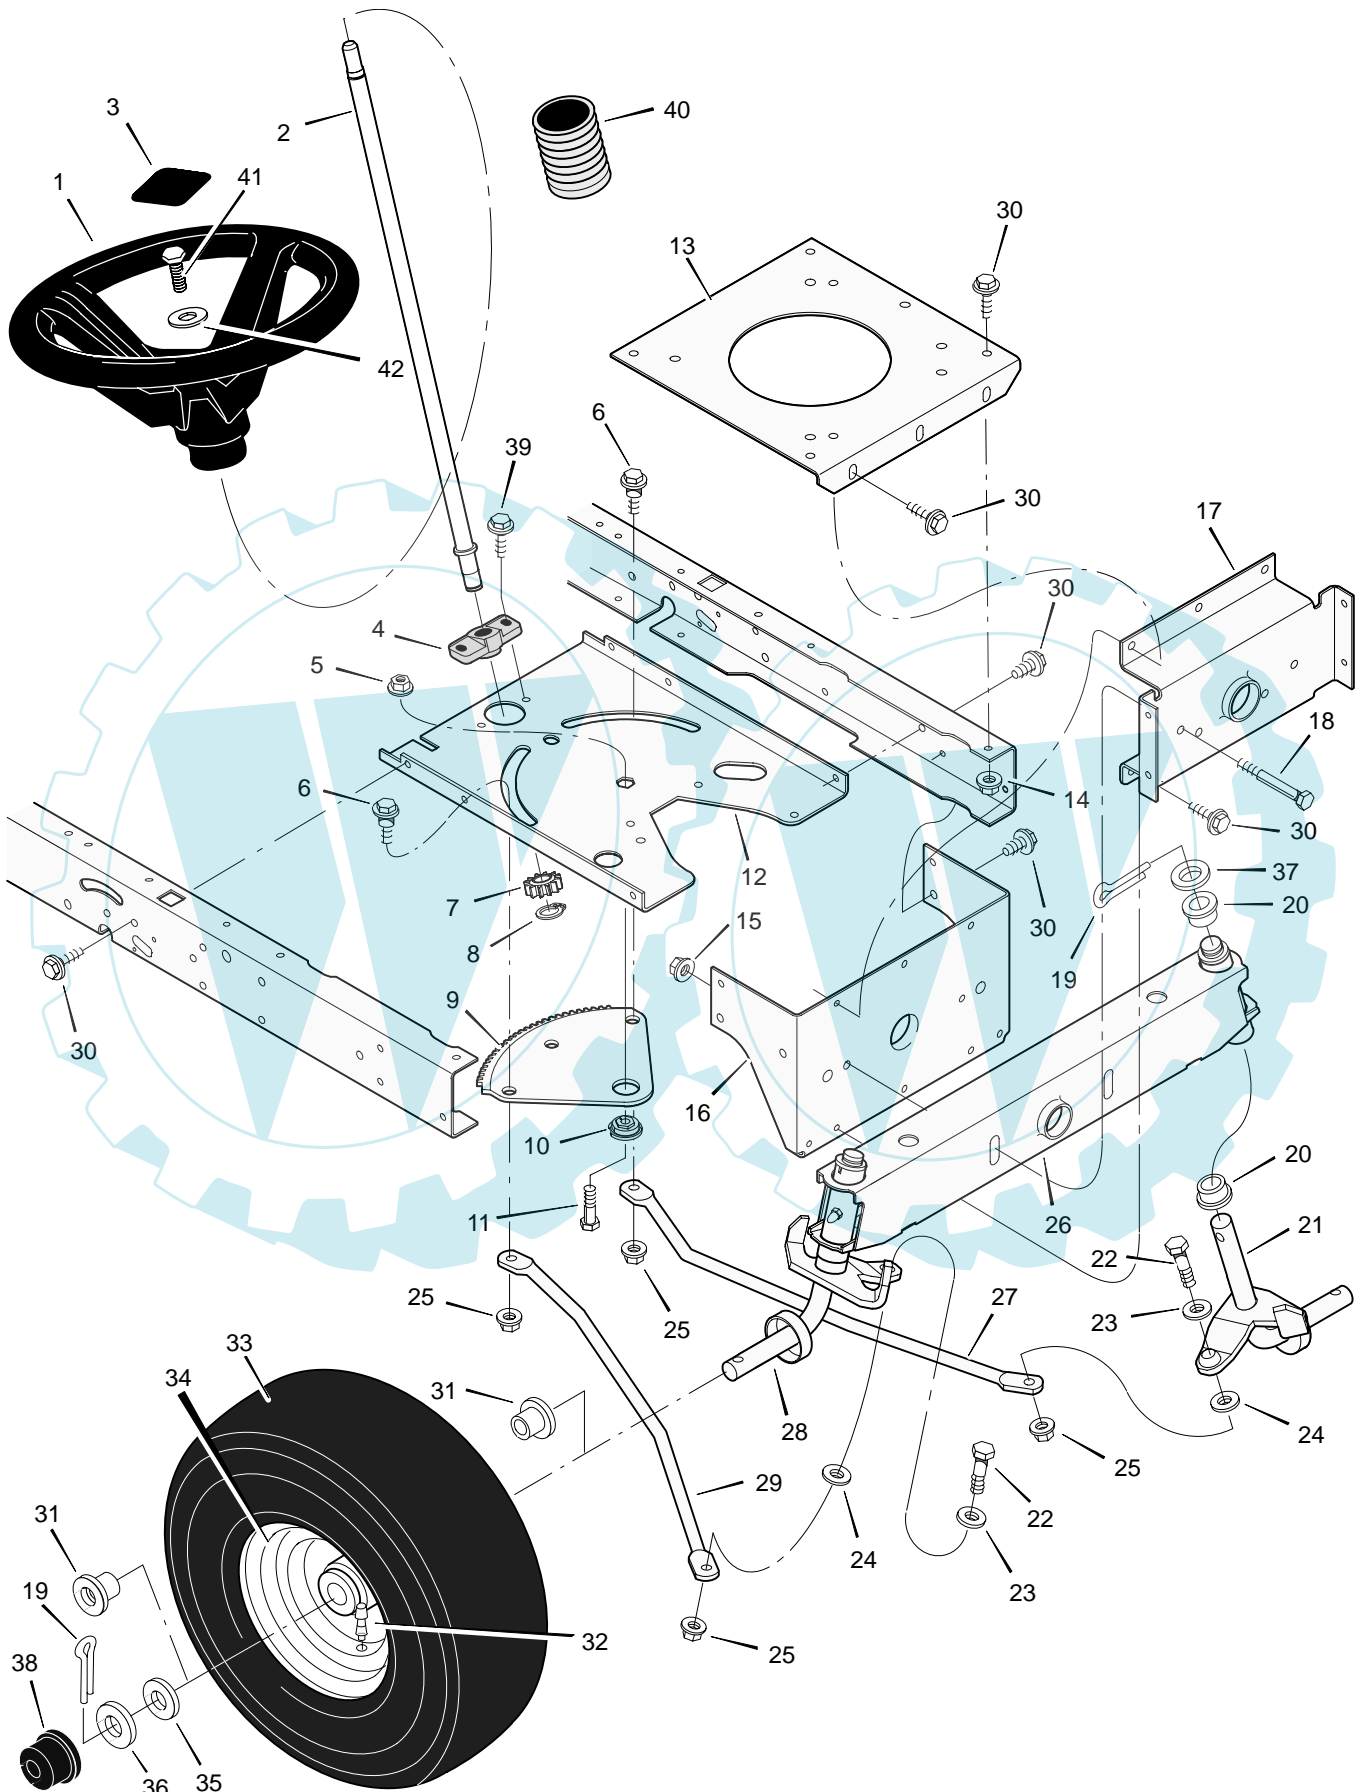

MODEL 405003x50B

REPAIR PARTS
STEERING

F-030709L

MODEL 405003x50B

**REPAIR PARTS
STEERING**

Key No.	Description	Part No.	Key No.	Description	Part No.
1	Wheel, Steering	095184	23	Washer	17x104
2	Post, Steering	690626	24	Washer	017x53 Z
3	Insert, Steering Wheel	711325	25	Nut, Flange	015x84
4	Bearing	094124	26	Axle Assembly	7601037
5	Nut, Flange	15x111	27	Drag Link, Left	095329E701
6	Bolt, Shoulder	009x57	28	Spindle Assembly, Right	094575E701
7	Gear, Pinion	690183	29	Drag Link, Right	095328E701
8	Ring, Snap	011x25	30	Screw	26x249
9	Gear, Sector	094121	31	Bearing, Wheel	091334
10	Bearing	094123	32	Stem, Valve	024373
11	Bolt	001x84	33	Tire *	024380
12	Plate, Steering	1001121E701	—	Tube	407924
13	Plate, Engine	094006E700	34	Wheel and Tire Assembly	094580-601
14	Nut, Flange	015x88	35	Washer	17x195
15	Nut, Flange	15x118	36	Washer	17x192
16	Bracket, Hanger	1001270E701	37	Washer	17x113
17	Axle, Hanger	094007E701	38	Hub Cap	094618
18	Bolt	001x146	39	Screw	26x267
19	Pin, Cotter	030x49	40	Bellows	054789
20	Bearing	690150	41	Bolt	0025x3
21	Spindle Assembly, Left	094576E701	42	Washer	017x146
22	Bolt	01x111			

* When you order a tire, make sure to give the brand name of the tire so that the tread pattern on the tire will match.
F-030709L