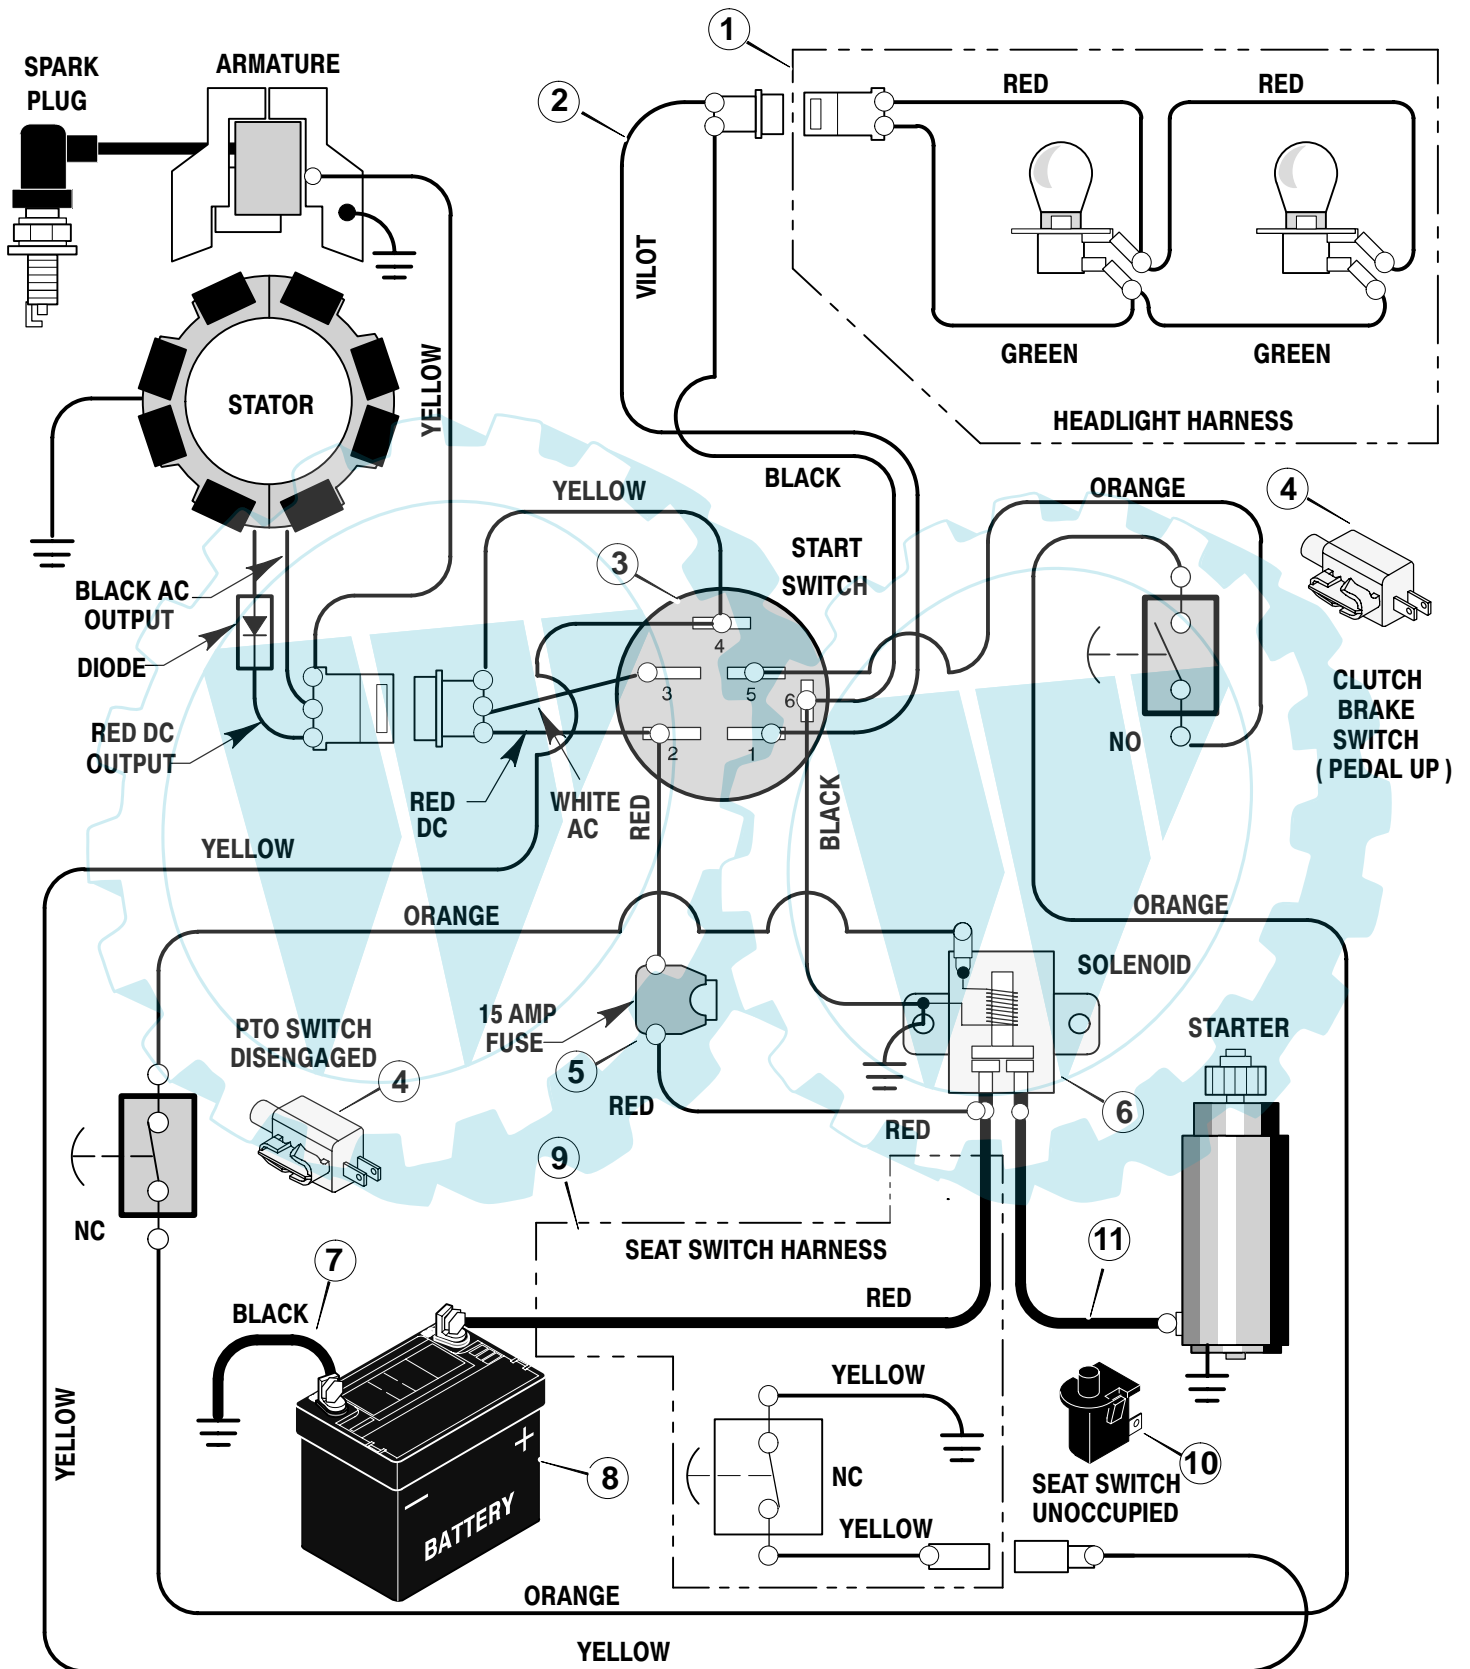

* Includes Key No. 17, 18, 30, 31, 32, 33, 45, 46, 47 and 51.

MODEL 405003x50B

REPAIR PARTS ENGINE MOUNT

MODEL 405003x50B

REPAIR PARTS ENGINE MOUNT

Key No.	Description	Part No.
1	Fuel Cap	092317
2	Fuel Tank	690263
3	Hose Clamp **	095197
4	Fuel Line (must cut to length) **	7601033
5	Hose Clamp	095197
6	Screw	26x201
7	Plate, Engine	094006E700
8	Throttle Control	092371
9	Engine*	_____
10	Bolt, Engine Mount	0025x7
11	Stack Pulley Assembly	690439 Z
12	Lockwasher	019x35
13	Bolt, Hex	01x140
14	Washer	018x32
15	Screw	26x249
16	Gasket	091309
17	Muffler	091271
18	Deflector, Muffler	094099 Z
19	Screw	26x208
20	Bolt, Hex	01x134
21	Guide, Belt	093349
22	Nut, Flange	015x79 Z
23	Guide, Belt	094066
24	Shield, Heat	690293
25	Lock, Screw	092378
26	Screw	26x263
27	Washer	018X32

MODEL 405003x50B

REPAIR PARTS ELECTRICAL SYSTEM

MODEL 405003x50B

**REPAIR PARTS
ELECTRICAL SYSTEM**

Key No.	Description	Part No.
1	Harness, Light Wire	250x92
	Socket, Light	092372
	Bulb, Light	090084
2	Harness, Chassis Wire	250x113
3	Switch, Ignition	092377
	Key, Ignition	020729
	Nut, Hex	091489
	Cap, Ignition	091488
4	Switch, Limit	1001575
5	Fuse	302031
	Holder, Fuse	407078
6	Solenoid	094613
	Screw, Mounting	26x229
	Locknut	15x116
7	Cable, Battery Ground	024x32
	Screw, Ground Cable	26x213
8	Battery	021075SE
	Bolt, Carriage	002x82
	Wingnut	014x79
	Boot, Battery –Positive	690604
9	Harness, Seat Switch Wire	250x67
10	Switch, Seat Sensor	094159
11	Cable	024x31