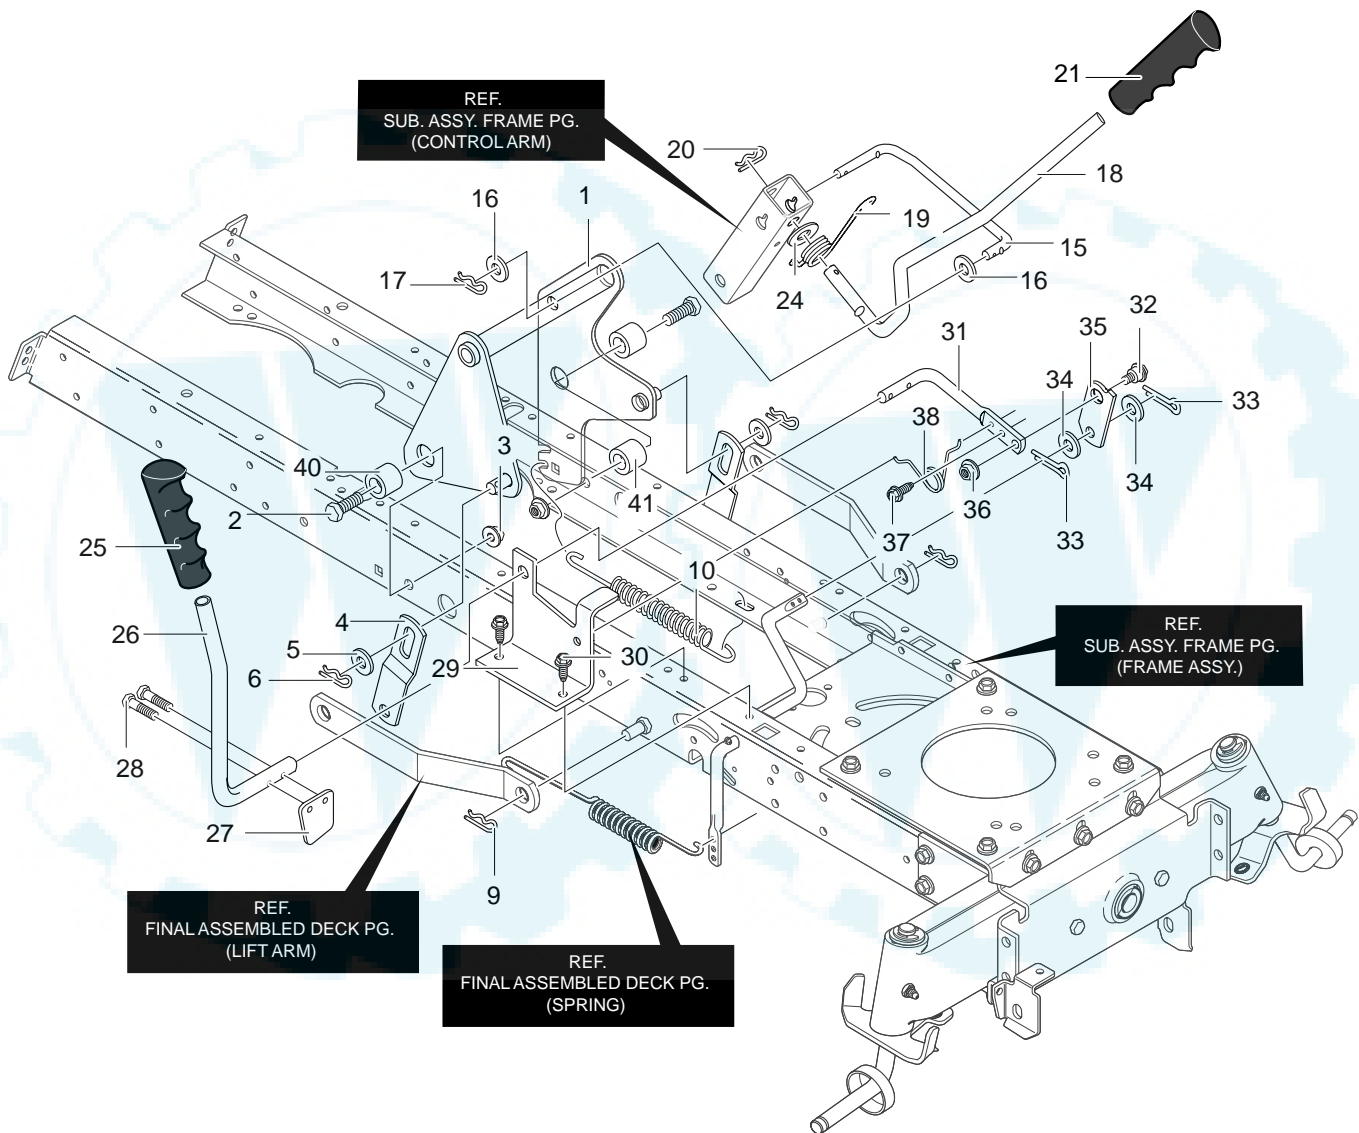

MODEL 40319x88A

**REPAIR PARTS
MOWER SUSPENSION ASSEMBLY**

Key No.	Description	Part No.	Key No.	Description	Part No.
1	Assembly, Lift Arm	95233-853	25	Grip	92698
2	Screw, 1/2-13x1.50	711917	26	PTO Handle	712034
3	Nut, 1/2-13 Lock	711918	27	Paddle, Switch	95284
4	Bracket, Lift Link	94262-853	28	Screw, Thread Form	711621
5	Washer, Flat	711617	29	Bracket, PTO	94018-853
6	Hair Pin	711676	30	Screw, 5/16-18x.50	780055
9	Hair Pin	711676	31	Lever, PTO	95283
10	Spring, Extension	710235	32	Bolt, Shoulder 3/8-16	711613
15	Link-Lift Handle	711981	33	Hair Pin	711659
16	Washer, Flat	711617	34	Washer, Flat	711615
17	Hair Pin	711676	35	Link PTO	95282
18	Handle, Lift	690532	36	Nut, 3/8-16	711622
19	Torsion Spring	710111	37	Screw 5/16-18x.75	711606
20	Hair Pin	711676	38	Torsion Spring	710141
21	Grip, Lift	92697	40	Spacer	94309
24	Washer, Flat	711616	41	Spacer, Sleeve	56150

MODEL 40319x88A

REPAIR PARTS ENGINE AND CONTROL ASSEMBLY

344992B

MODEL 40319x88A

**REPAIR PARTS
ENGINE AND CONTROL ASSEMBLY**

Key No.	Description	Part No.	Key No.	Description	Part No.
1	12.5HP (See Engine Manual)	Engine	17	Tubing 14.50 Inches	50118
—	Clip, Speed	94951	18	Clamp, Fuel	336890
2	Engine Bolt 3/8x1.25	0025X7	19	Oil Drain Valve Assembly	325547
5	Muffler Gasket	91309	20	Cap, Oil Drain Valve	327422
6	Shield, Heat	91277	21	Throttle Control	94361
7	Screw, 5/16–18x4.125	712065	22	Screw, #8–16x.38	711637
9	Screw, 5/16–18x.75	711606	31	Muffler	91271
10	Stack Pulley	690456	32	Deflector, Exhaust	23740
12	Washer	120383	33	Screw, #8–32x.38	712070
13	Bolt, 7/16–20x1.75LG	1x169	46	Nut, 1/4–20	711601
14	Fuel Tank 1.4 Gal.	94073	56	Washer, Flat	17x170
15	Screw	711681	57	Washer	711668
16	Fuel Cap	92317			