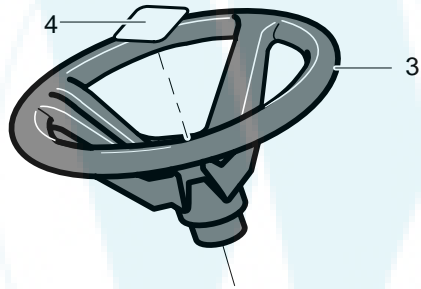

MODEL 40319x88A

**REPAIR PARTS
CUSTOMER SPEC**

MODEL 40319x88A

**REPAIR PARTS
CUSTOMER SPEC**

Key No.	Description	Part No.
1	Ignition Key	327350
2	Cover, Pedal Brake/Clutch	21544
3	Steering Wheel	95185
4	Insert, 4-Spoke	711326
5	Foot Pad RH	94108
6	Foot Pad LH	94109
8	Seat	94163
9	Shoulder Bolt 5/16-18	711740