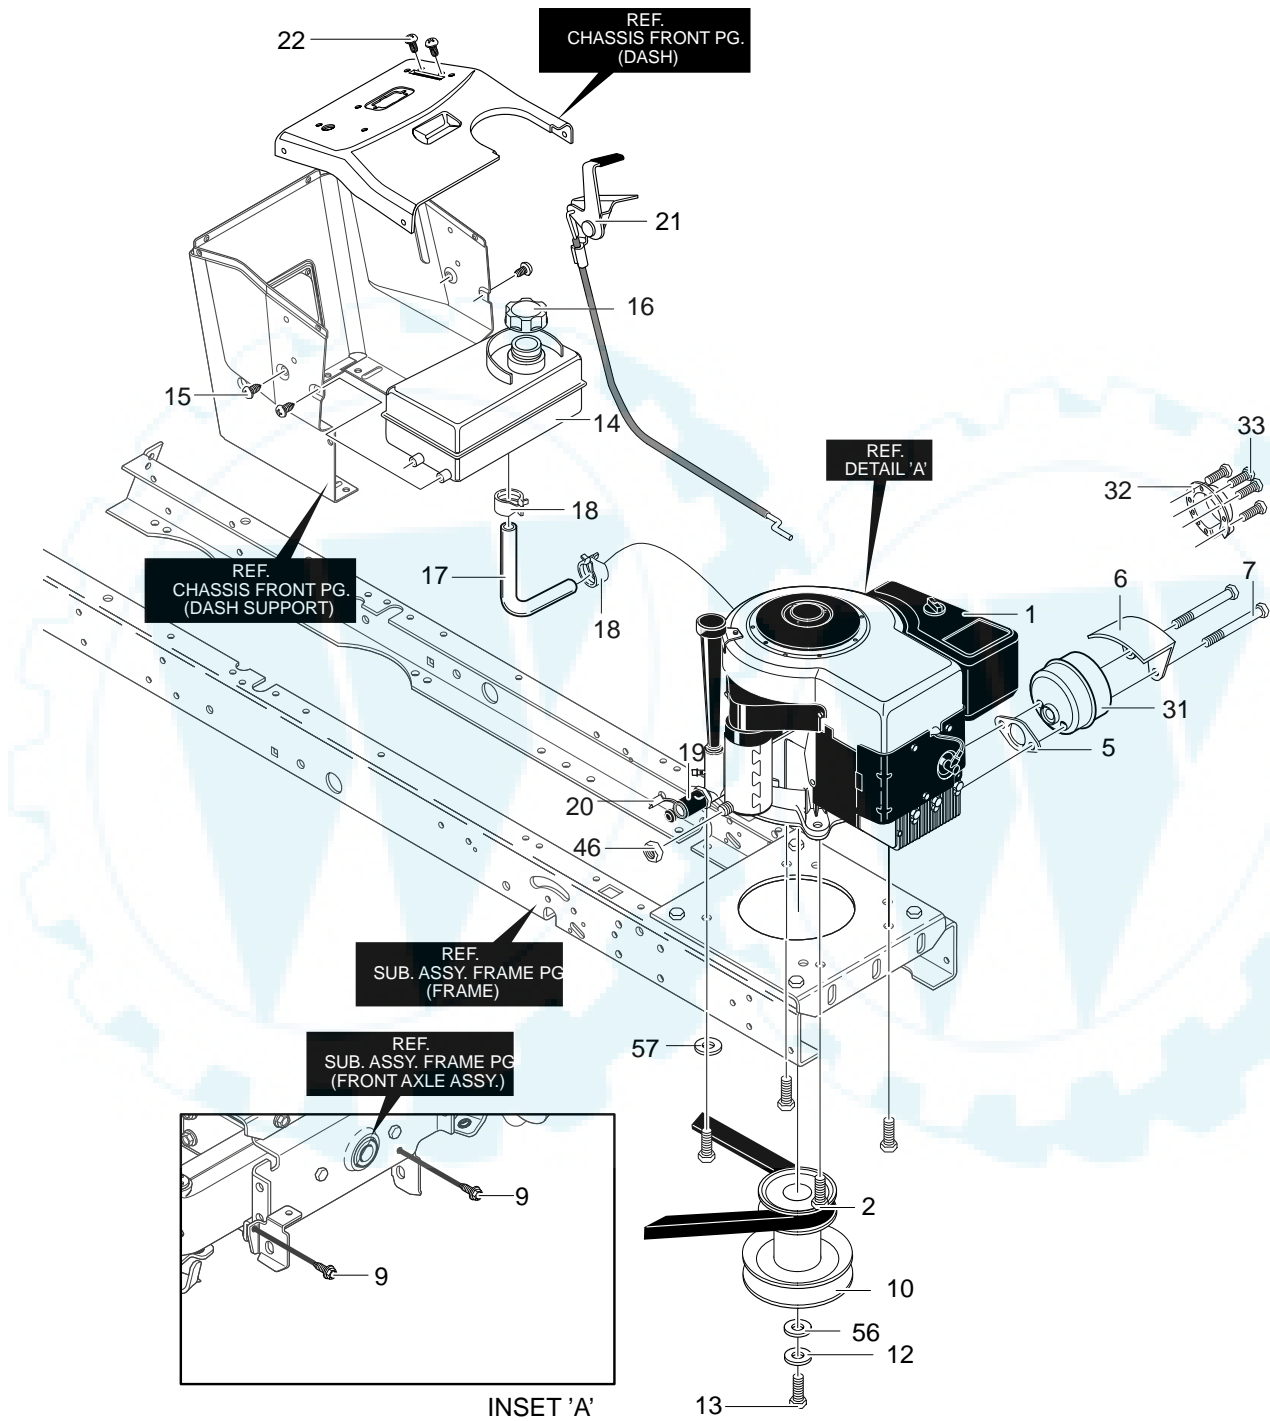

* Contact your nearest transaxle dealer for parts and service.
For information on Replacement Parts see the Central Parts Distributor in your area.

MODEL 40319x88A

REPAIR PARTS MOWER SUSPENSION ASSEMBLY

MODEL 40319x88A

**REPAIR PARTS
MOWER SUSPENSION ASSEMBLY**

Key No.	Description	Part No.	Key No.	Description	Part No.
1	Assembly, Lift Arm	95233-853	25	Grip	92698
2	Screw, 1/2-13x1.50	711917	26	PTO Handle	712034
3	Nut, 1/2-13 Lock	711918	27	Paddle, Switch	95284
4	Bracket, Lift Link	94262-853	28	Screw, Thread Form	711621
5	Washer, Flat	711617	29	Bracket, PTO	94018-853
6	Hair Pin	711676	30	Screw, 5/16-18x.50	780055
9	Hair Pin	711676	31	Lever, PTO	95283
10	Spring, Extension	710235	32	Bolt, Shoulder 3/8-16	711613
15	Link-Lift Handle	711981	33	Hair Pin	711659
16	Washer, Flat	711617	34	Washer, Flat	711615
17	Hair Pin	711676	35	Link PTO	95282
18	Handle, Lift	690532	36	Nut, 3/8-16	711622
19	Torsion Spring	710111	37	Screw 5/16-18x.75	711606
20	Hair Pin	711676	38	Torsion Spring	710141
21	Grip, Lift	92697	40	Spacer	94309
24	Washer, Flat	711616	41	Spacer, Sleeve	56150

MODEL 40319x88A

REPAIR PARTS ENGINE AND CONTROL ASSEMBLY

344992B

MODEL 40319x88A

**REPAIR PARTS
ENGINE AND CONTROL ASSEMBLY**

Key No.	Description	Part No.	Key No.	Description	Part No.
1	12.5HP (See Engine Manual)	Engine	17	Tubing 14.50 Inches	50118
—	Clip, Speed	94951	18	Clamp, Fuel	336890
2	Engine Bolt 3/8x1.25	0025X7	19	Oil Drain Valve Assembly	325547
5	Muffler Gasket	91309	20	Cap, Oil Drain Valve	327422
6	Shield, Heat	91277	21	Throttle Control	94361
7	Screw, 5/16–18x4.125	712065	22	Screw, #8–16x.38	711637
9	Screw, 5/16–18x.75	711606	31	Muffler	91271
10	Stack Pulley	690456	32	Deflector, Exhaust	23740
12	Washer	120383	33	Screw, #8–32x.38	712070
13	Bolt, 7/16–20x1.75LG	1x169	46	Nut, 1/4–20	711601
14	Fuel Tank 1.4 Gal.	94073	56	Washer, Flat	17x170
15	Screw	711681	57	Washer	711668
16	Fuel Cap	92317			