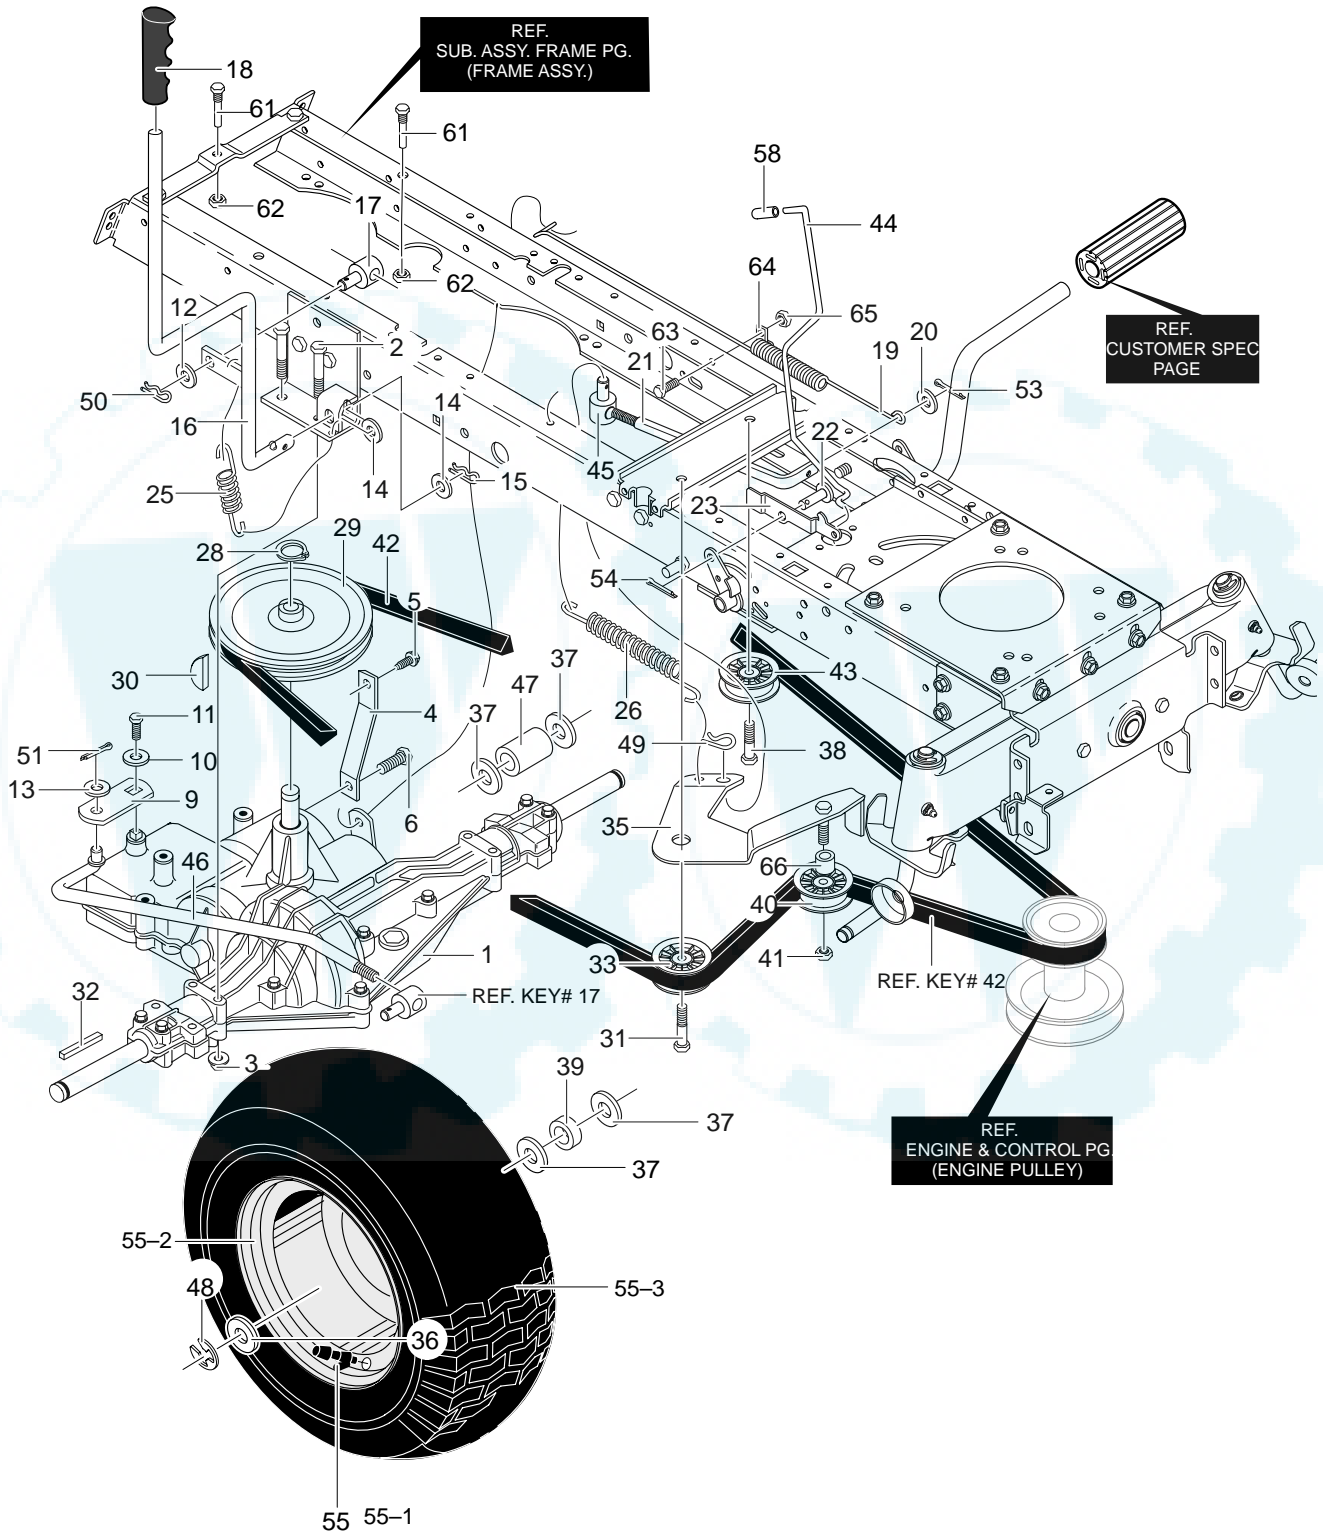

MODEL 40319x88A

REPAIR PARTS MOTION DRIVE

MODEL 40319x88A

REPAIR PARTS MOTION DRIVE

Key No.	Description	Part No.	Key No.	Description	Part No.
1	Transaxle, MST206	*	36	Washer, Flat	711758
2	Screw, 5/16–18X2.50	711669	37	Washer, Flat	711904
3	Nut, 5/16–18	711634	38	Screw, 3/8–16x1.25	711905
4	Bracket, Stabilizer	94620–853	39	Spacer	95418
5	Screw, 5/16–18x.75	711606	40	Pulley, Idler	690409
6	Screw, 5/16–18x.75	710268	41	Nut, 3/8–16	711920
9	Bracket, Shift	94227	42	Belt, V 4L 114.12	94608
10	Washer, Transaxle	711895	43	Pulley, Idler	95531
11	Screw, 1/4–28x.750	01X145	44	Park Brake Control Rod	690047
12	Washer, Flat	583409	45	Nut, 5/16–18 Adjusting	711898
13	Washer	71072	46	Rod, Shift Link	690027
14	Flatwasher	711894	47	Spacer	95419
15	Hair Pin	711899	48	E-Ring	0011X3
16	Shift Lever	690087	49	Pin, Hair	711659
17	Nut, Adjust	711591	50	Pin, Hair	711682
18	Grip	94497	51	Pin, Cotter	71081
19	Spring, Brake	95424	53	Pin, Cotter	71081
20	Washer, Flat	711921	54	Pin, Cotter	71081
21	Rod, Clutch	690016	55	Tire & Rim	692511
22	Pin, Clevis	711903	55-1	Valve Stem	338512
23	Latch, Park Brake	95290	55-2	Rim	338524
25	Spring	782223	55-3	Tire	338526
26	Spring, Tension	711522	58	Cap, Dump	335980
28	Ring, Ret	0011X7	61	Screw Guide	20619
29	Pulley, 9.0 ODV4L	94571	62	Nut, 1/4–20	710026
30	Key, Hi Pro 606	50795	63	Screw, 1/4–20x.50	313686
31	Screw, 3/8–16x1.25	711905	64	Retainer	711742
32	Key, Square	52928	65	Nut, 1/4–20	780285
33	Pulley, Idler	1001065	66	Spacer 1/2 to 17MM	690369
35	Assy, Idler Arm Traction	94238–853	—	Hubcap	94618

* Contact your nearest transaxle dealer for parts and service.
For information on Replacement Parts see the Central Parts Distributor in your area.