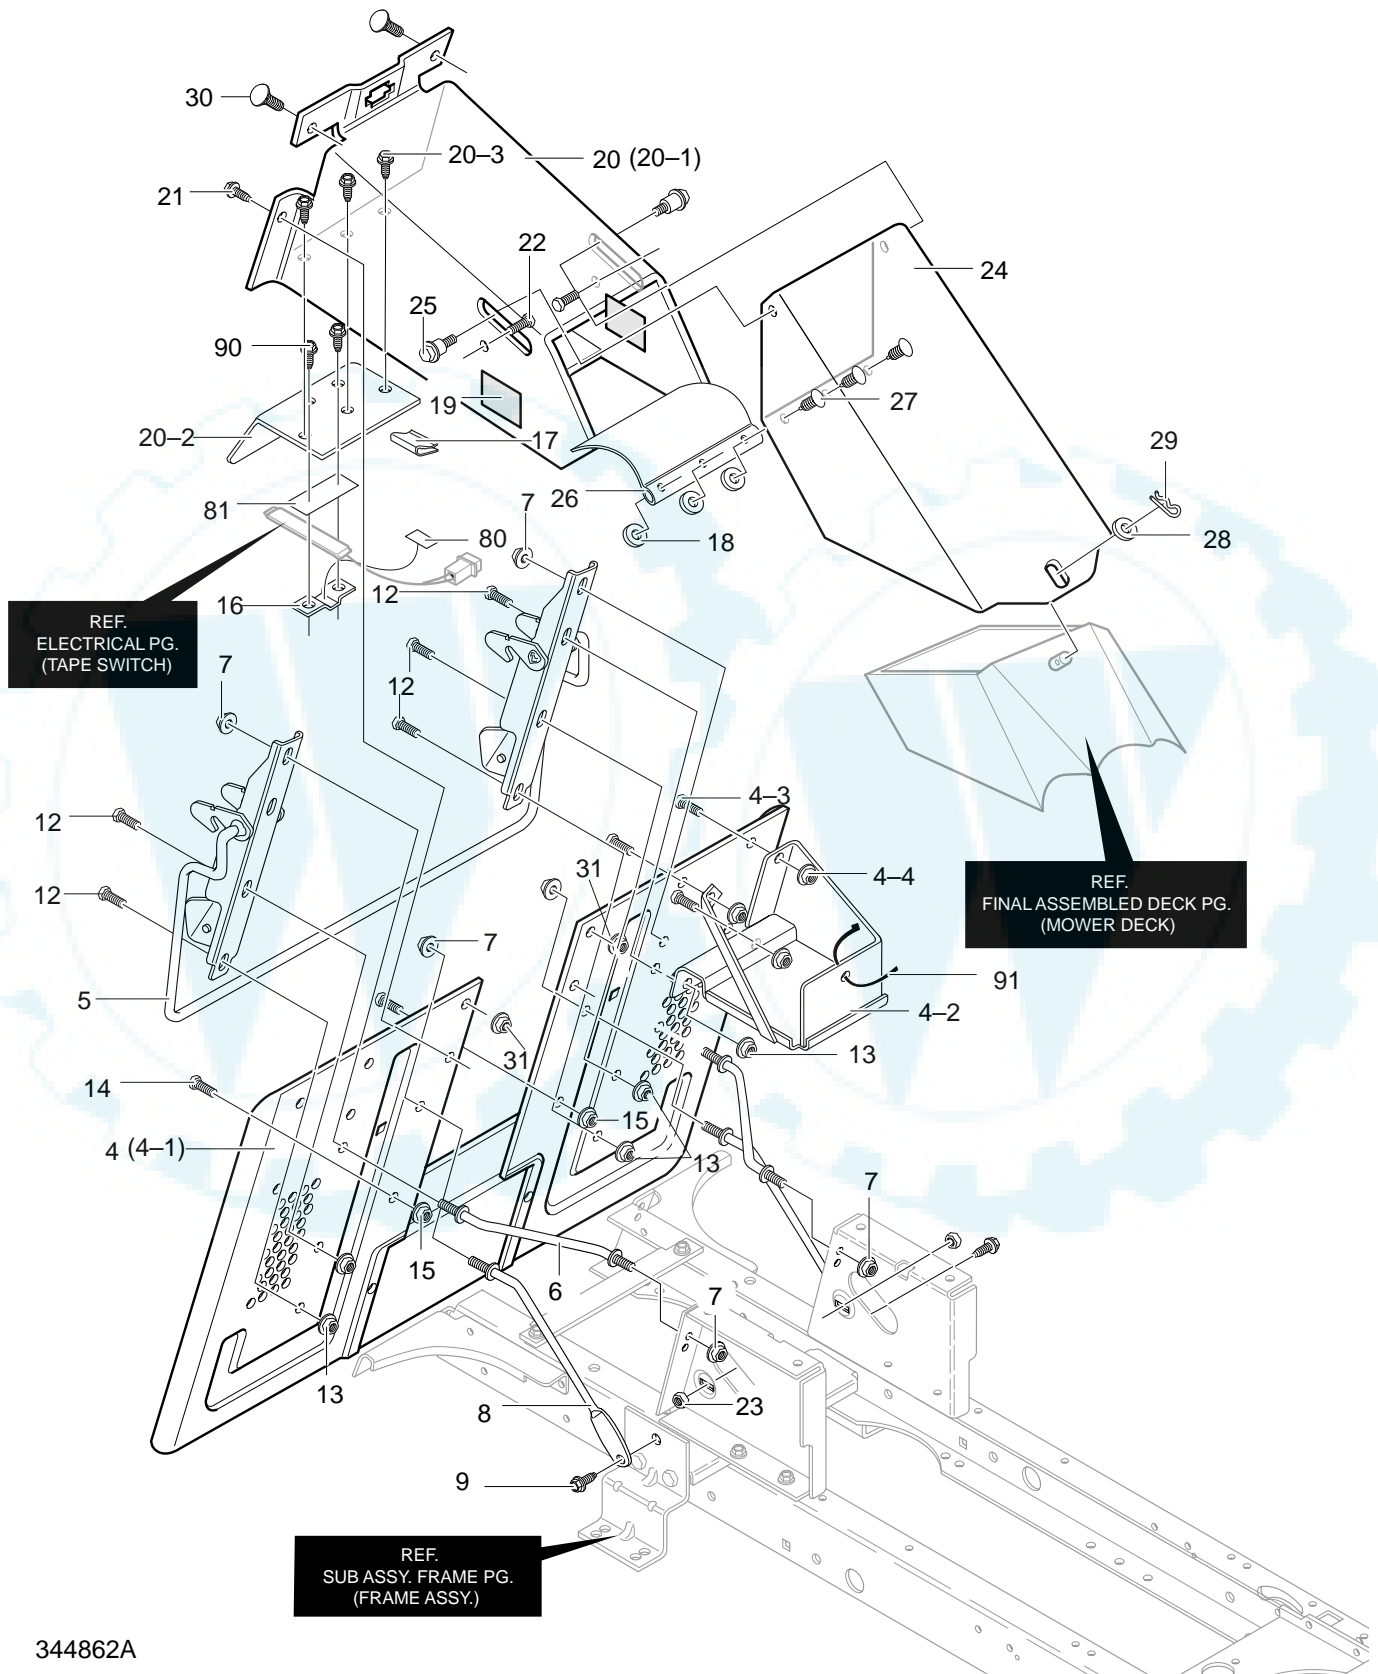

MODEL 40319x88A

REPAIR PARTS REAR CHASSIS ASSEMBLY

344862A

MODEL 40319x88A

REPAIR PARTS REAR CHASSIS ASSEMBLY

Key No.	Description	Part No.	Key No.	Description	Part No.
4	Assy., Back Plate/Battery	343678-853	20-1	Chute Weld Asm. Upper	94350
4-1	Assy. Back Plate Flat	95162	20-2	Shield, Transaxle	95367
4-2	Battery Tray Assembly	94563	20-3	Screw, 1/4-20x.63	711642
4-3	Screw, 5/16-18x.50	180073	21	Screw, 5/16-18x.75	711606
4-4	Nut, 5/16-18	45174	22	Bolt, Carriage 5/16-18x.75	340720
5	Weldment-Latch Lever	95359-853	23	Nut, 5/16-18	710026
6	Rod, Brace	690097	24	Middle Chute Assembly	94296-853
7	Locknut, 3/8-16	711906	25	Shoulder Bolt	009x57
8	Rod, Brace	94231	26	Flap, Chute	94264
9	Screw, 5/16-18x.75	711606	27	Fastener, Ratchet	309235
12	Screw, 5/16-18x.75	9357	28	Flatwasher	711617
13	Nut, Hex 5/16-18	710026	29	Pin, Hair	711682
14	Screw, 5/16-18x.75	711606	30	Bolt, Carriage 5/16-18x.75	340720
15	Nut, Hex 5/16-18	710026	31	Nut, 5/16-18	710026
16	Bracket, Flex Switch Mounting	690245	80	Tape, Double Sided Foam 3/4"	712009
17	Wire Clip, Adhesive	55939	81	Tape, Double Sided Foam 3/4"	712009
18	Flatwasher	711666	90	Screw, 1/4-20x.63	711642
19	Pad, Adhesive	318197	91	Cable Tie	57444
20	Asm., T/A Shield & Upper Chute	690102-853			