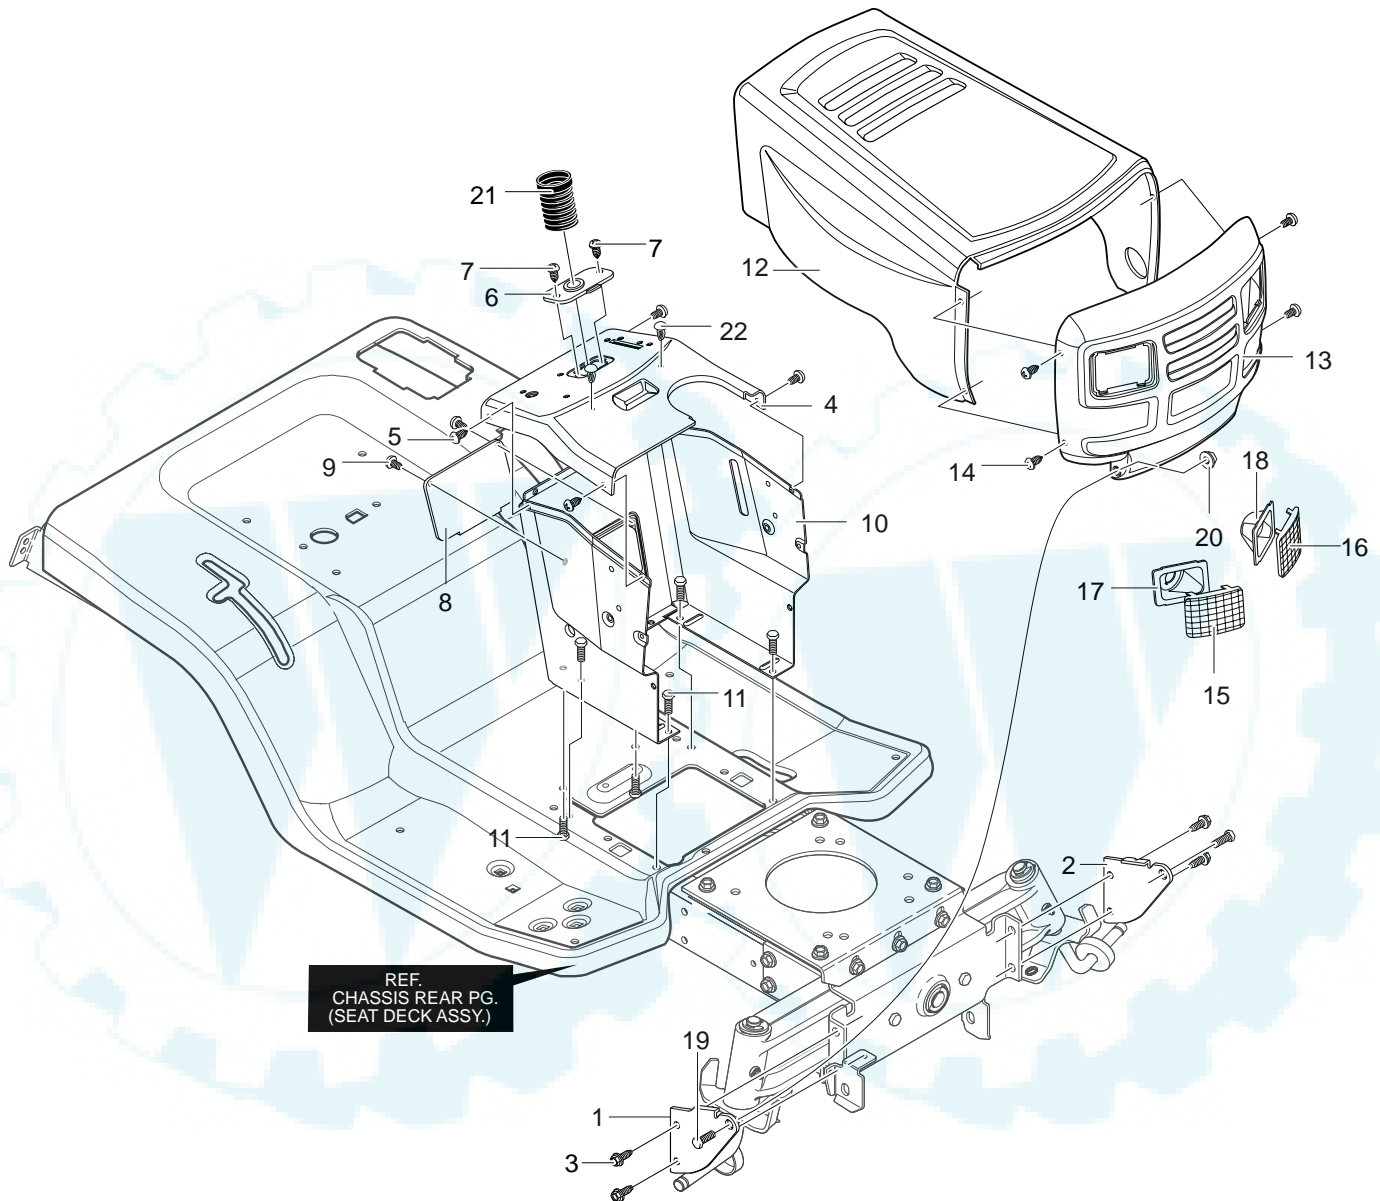

MODEL 40319x88A

**REPAIR PARTS
CHASSIS & HOOD ASSEMBLY**

MODEL 40319x88A

**REPAIR PARTS
CHASSIS & HOOD ASSEMBLY**

Key No.	Description	Part No.	Key No.	Description	Part No.
1	Support, Grille RH	94082-853	13	Grille	94079-848
2	Support, Grille LH	94083-853	14	Screw, 10-24x.500	711629
3	Screw, 5/16-18x.75	711606	15	Lens, RH	94080
4	Dash	94074-848	16	Lens, LH	94081
5	Screw, 10-24x.500	711629	17	Reflector, Headlight	94807
6	Steering Bracket	94075	18	Reflector, Headlight	94807
7	Screw, 1/4-14x.50	710197	19	Bolt, Shoulder	711611
8	Accesss Panel	95366-848	20	Nut, 3/8-16	711622
9	Screw, 10-24x.500	711629	21	Bellows, Steering Post	92059
10	Dash Support	95318-848	22	Bumper	94744
11	Screw, 5/16-18x.75	711606	—	Instruction Book & Parts List	F-000805J
12	Hood	690608-848