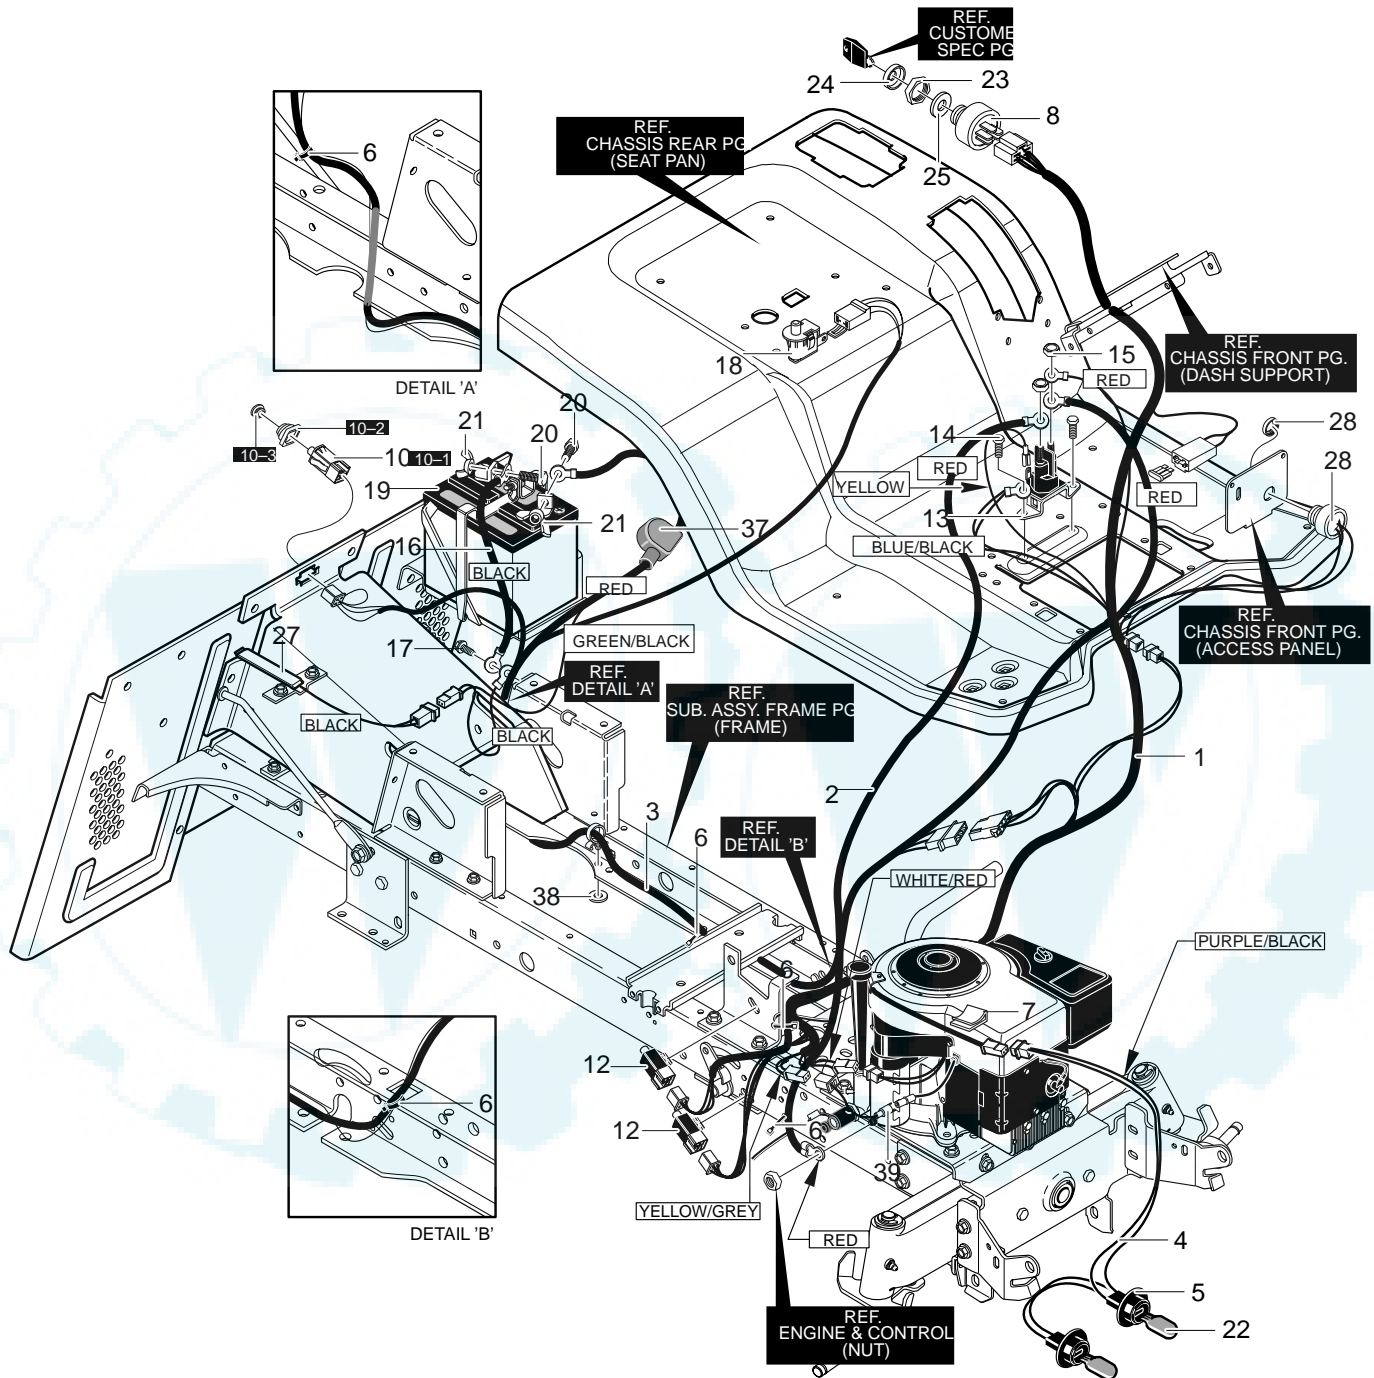

MODEL 40319x88A

REPAIR PARTS
DECK ASSEMBLY

MODEL 40319x88A

REPAIR PARTS DECK ASSEMBLY

Key No.	Description	Part No.	Key No.	Description	Part No.
2	Assembly, Jackshaft Housing	94305	12	Washer, Bellville	17x166
2-1	Housing, Jackshaft	94282	13	Flatwasher	17x165
2-2	Bearing, Lower Jackshaft	92282	14	Nut, 9/16-18	711910
2-3	Bearing, Upper Jackshaft	92281	15	Screw, 3/8-16x1.00	711911
2-4	Spacer	90904	16	Pulley Cover	94288-853
3	Pulley, Deck	690020	44	Belt, V 46.5LG	710231
4	Jackshaft	91922	45	Belt, Deck	690071
5	Flatwasher	17x165	46	Gauge Wheel	92683
6	Spacer	91903	47	Shoulder Bolt	711746
8	Nut, 9/16-18	711910	48	Flatwasher	711615
9	Adapter, Deck	94207	49	Nut, 3/8-16	711622
10	Blade, LH	690499	66	Circle Pin	711764
11	Blade, RH	690500	79	Rod, Belt Guide	95280

MODEL 40319x88A

REPAIR PARTS ELECTRICAL ASSEMBLY

344994B

MODEL 40319x88A

**REPAIR PARTS
ELECTRICAL ASSEMBLY**

Key No.	Description	Part No.	Key No.	Description	Part No.
1	Wire Harness	95380	16	Ground Wire	95420
2	Wire, Lead Solenoid to Start	711579	17	Screw, 1/4x.50	711619
3	Rear Harness	95381	18	Seat Switch	94159
4	Wire Harness, Headlight	340513	19	Battery 5 Plate	92739
5	Socket, Lamp	92372	20	Bolt, 1/4-20x.63	711680
6	Cable Tie	57444	21	Wing Nut	711636
7	Wire Clip, Adhesive	55939	22	Light Bulb	90084
8	Switch, Ignition	94878	23	Nut, 5/8-8 Acme Delta	327352
10	Assy, Switch Double Pole Delta	690106	24	Boot, Ign. Switch	300194
10-1	Switch, Double	320082	25	Washer, Regintlk	313683
10-2	Boot, Switch	690074	27	Tape Switch	95330
10-3	Switch Cap	690075	28	Buzzer, For Bag Full	95391
12	Switch, Limit	94136	37	Boot, Battery	335417
13	Solenoid	94613	38	Flatwasher	711666
14	Screw 1/4x.50	711619	39	Harness Adapter	94348
15	Nut, 1/4-20	711632		15 Amp Fuse	302031