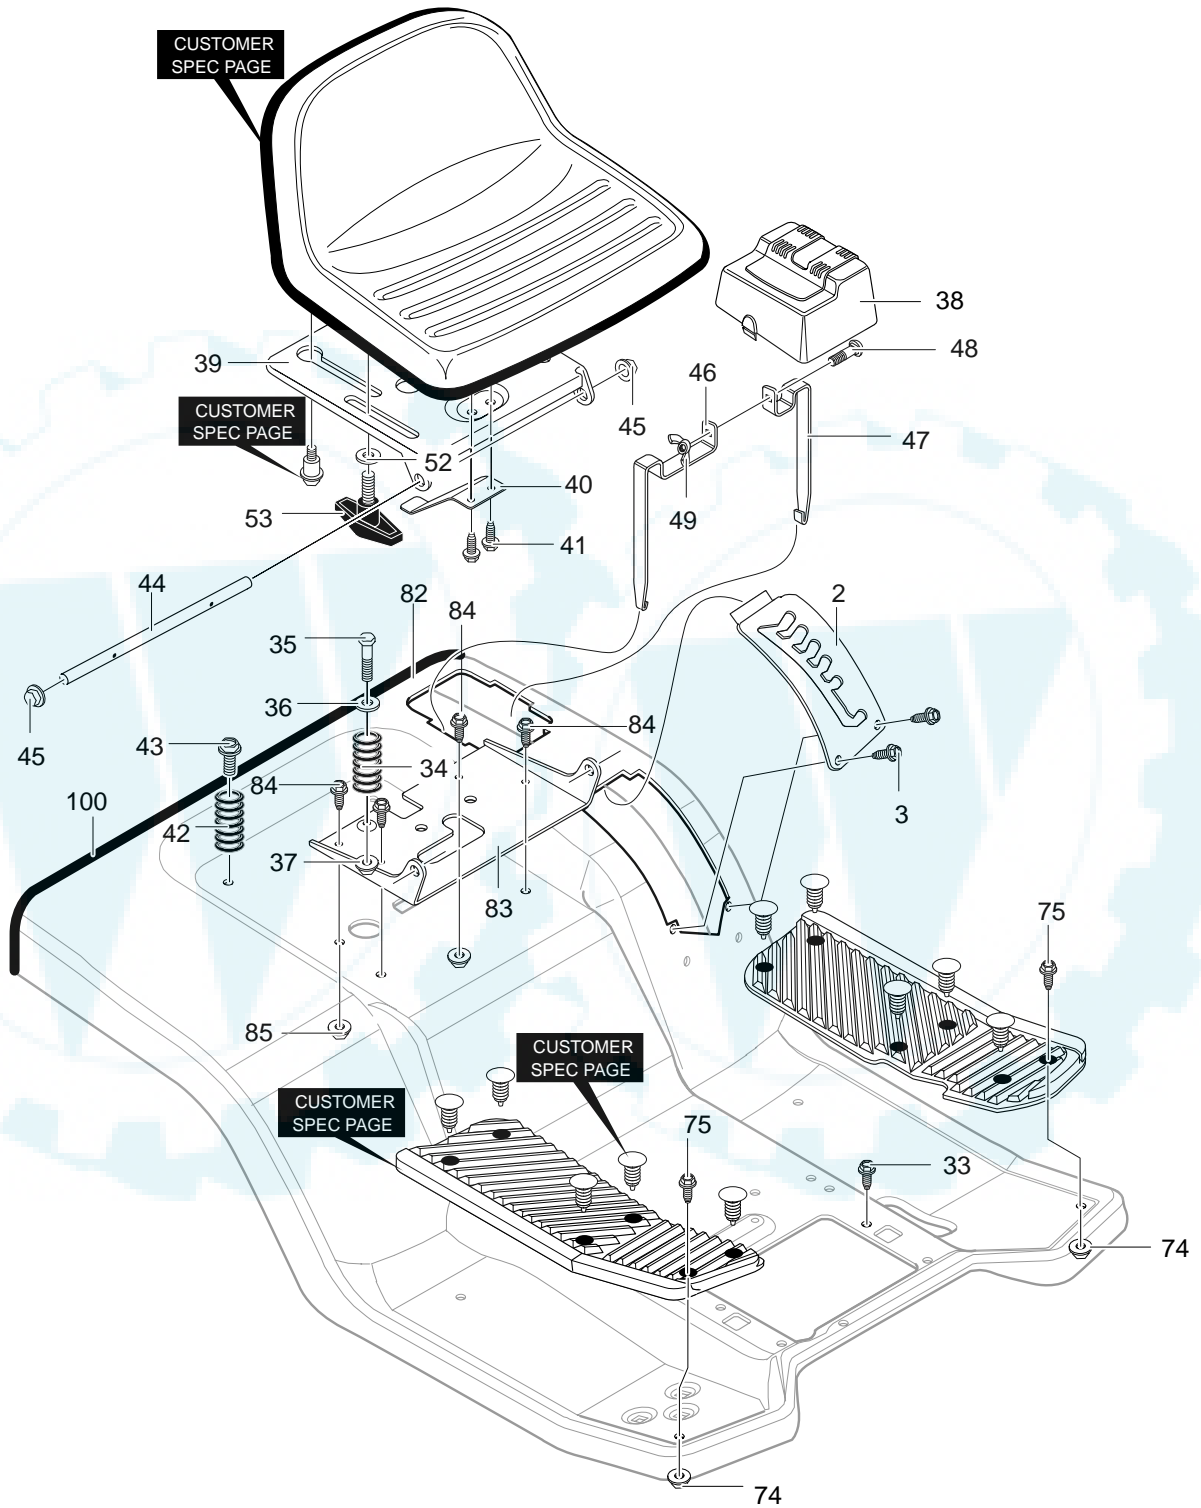

MODEL 40319x88A

REPAIR PARTS REAR CHASSIS ASSEMBLY

344862A

MODEL 40319x88A

**REPAIR PARTS
REAR CHASSIS ASSEMBLY**

Key No.	Description	Part No.	Key No.	Description	Part No.
2	Plate, Lift Detent	95190-853	45	Nut, Push Cap	711627
3	Screw, #12x.50	711741	46	Battery Bracket, LH	95393-853
33	Screw, 5/16-18x.75	711606	47	Battery Bracket, RH	95394-853
34	Spring, Compression	710136-853	48	Bolt, Carriage 1/4-20x.63	711680
35	Shoulder Bolt 1/4-20	711610	49	Nut, Wing 1/4-20	711636
36	Zinc Washer Cup	95293	52	Washer, Flat	711644
37	Nut, 1/4-20 Centerlock	302635	53	Bolt, Wing 5/16-18x.50	711747
38	Cover, Battery	94200	74	Nut, 5/16-18	710026
39	Support, Seat	94154-848	75	Bolt, Carriage 5/16-18x.75	711891
40	Spring-Leaf	94057	82	Seat Deck Pedal	94204-848
41	Screw, 1/4-20x.50	711592	83	Bracket, Pivot Seat	94153-848
42	Spring, Compression	710109-853	84	Screw, 5/16-18x.75	711606
43	Screw, 5/16-18x.75	711606	85	Nut, 5/16-18	711634
44	Hinge Seat Pivot	95294	100	Trim 41.00 Inches	55021