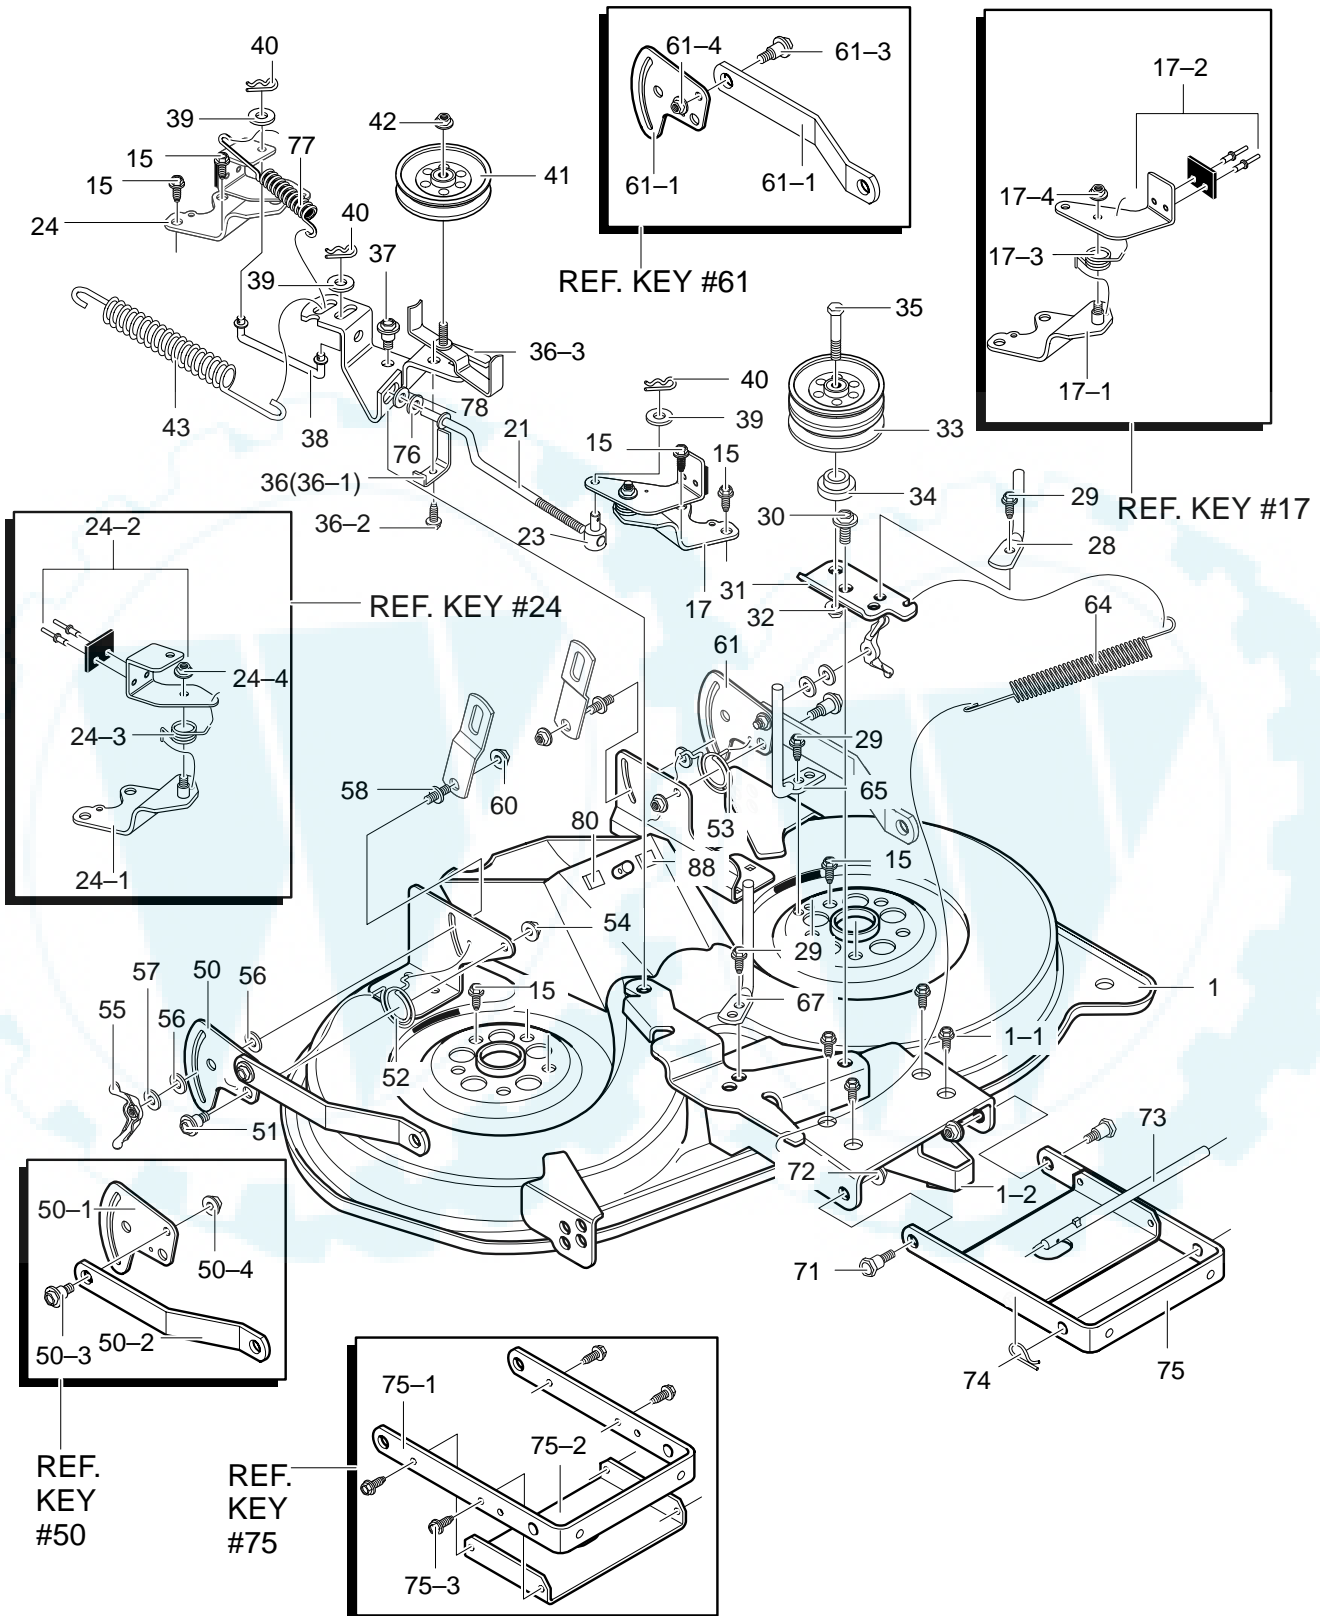

MODEL 40319x88A

REPAIR PARTS DECK ASSEMBLY

MODEL 40319x88A

REPAIR PARTS DECK ASSEMBLY

Key No.	Description	Part No.	Key No.	Description	Part No.
1	Housing, 40" Deck	690109-853	50-1	Plate-Suspension	94128
17	Brake Arm Assembly LH	94665-853	50-2	Suspension Bracket Rear	94055
17-1	Brake Support Assembly LH	94293	50-3	Bolt, Shoulder	710095
17-2	Brake Arm	94291	50-4	Nut, 3/8-16	710140
17-3	Spring, Torsion	710110	51	Bolt, Shoulder	711611
17-4	Nut, 5/16-18	710205	52	Spring, Torsion RH	710112
21	Link, Brake LH	690021	53	Spring, Torsion LH	710113
23	Nut, Adjusting	711591	54	Nut, 3/8-16	711622
24	Brake Arm Assembly RH	94664-853	55	Wingnut, 5/16-18	711600
24-1	Brake Support RH	94294	56	Pad, Friction	94137
24-2	Brake Arm RH	94292	57	Washer	711628
24-3	Spring, Torsion	710077	58	Pin, Hanger	711595
24-4	Nut, 5/16-18	710205	60	Nut, 3/8-16	711622
28	Belt Guide	711912	61	Assy., Plate Rear Sus Brkt., LH	690159-853
29	Screw, 5/16-18x.50	780055	61-1	Plate-Suspension	94128
30	Bolt, Shoulder	711613	61-2	Suspension Bracket, Rear	94055
31	Arm, Double Idler	94261-853	61-3	Bolt, Shoulder	710095
32	Nut, 3/8-16	711622	61-4	Nut, 3/8-16	710140
33	Pulley, Idler Double Vee	94279	64	Spring, Extension	710233
34	Spacer	94269	65	Belt Guide	711913
35	Screw, 3/8-16x3.00	711915	67	Belt Guide	690030
36	Idler Arm Assembly	94973-853	71	Shoulder Bolt	711611
36-1	Spring,-Belt Guide	94312	72	Nut, 3/8-16	711622
36-2	Screw, 1/4-20x.50	710264	73	Rod, Hanger	95295
36-3	Idler Arm	94298	74	Hair Pin	711676
37	Bolt, Shoulder	711613	75	Assembly, Bracket & Stiffener	690058-853
38	Link, Brake RH	690023	75-1	Bracket, Front Suspension	94058
39	Washer, Flat	712480	75-2	Stiffener	95057
40	Hair Pin	711682	75-3	Screw, 5/16-18x.75	710079
41	Pulley, Idler	690024	76	Flatwasher	583409
42	Nut, 3/8-16	711622	77	Spring, Extension	710658
43	Spring, Extension	710234	78	Washer, Flat	712480
50	Assy, Plate,Rear Sus Bkt RH	690158-853	80	Pad, Adhesive	318197