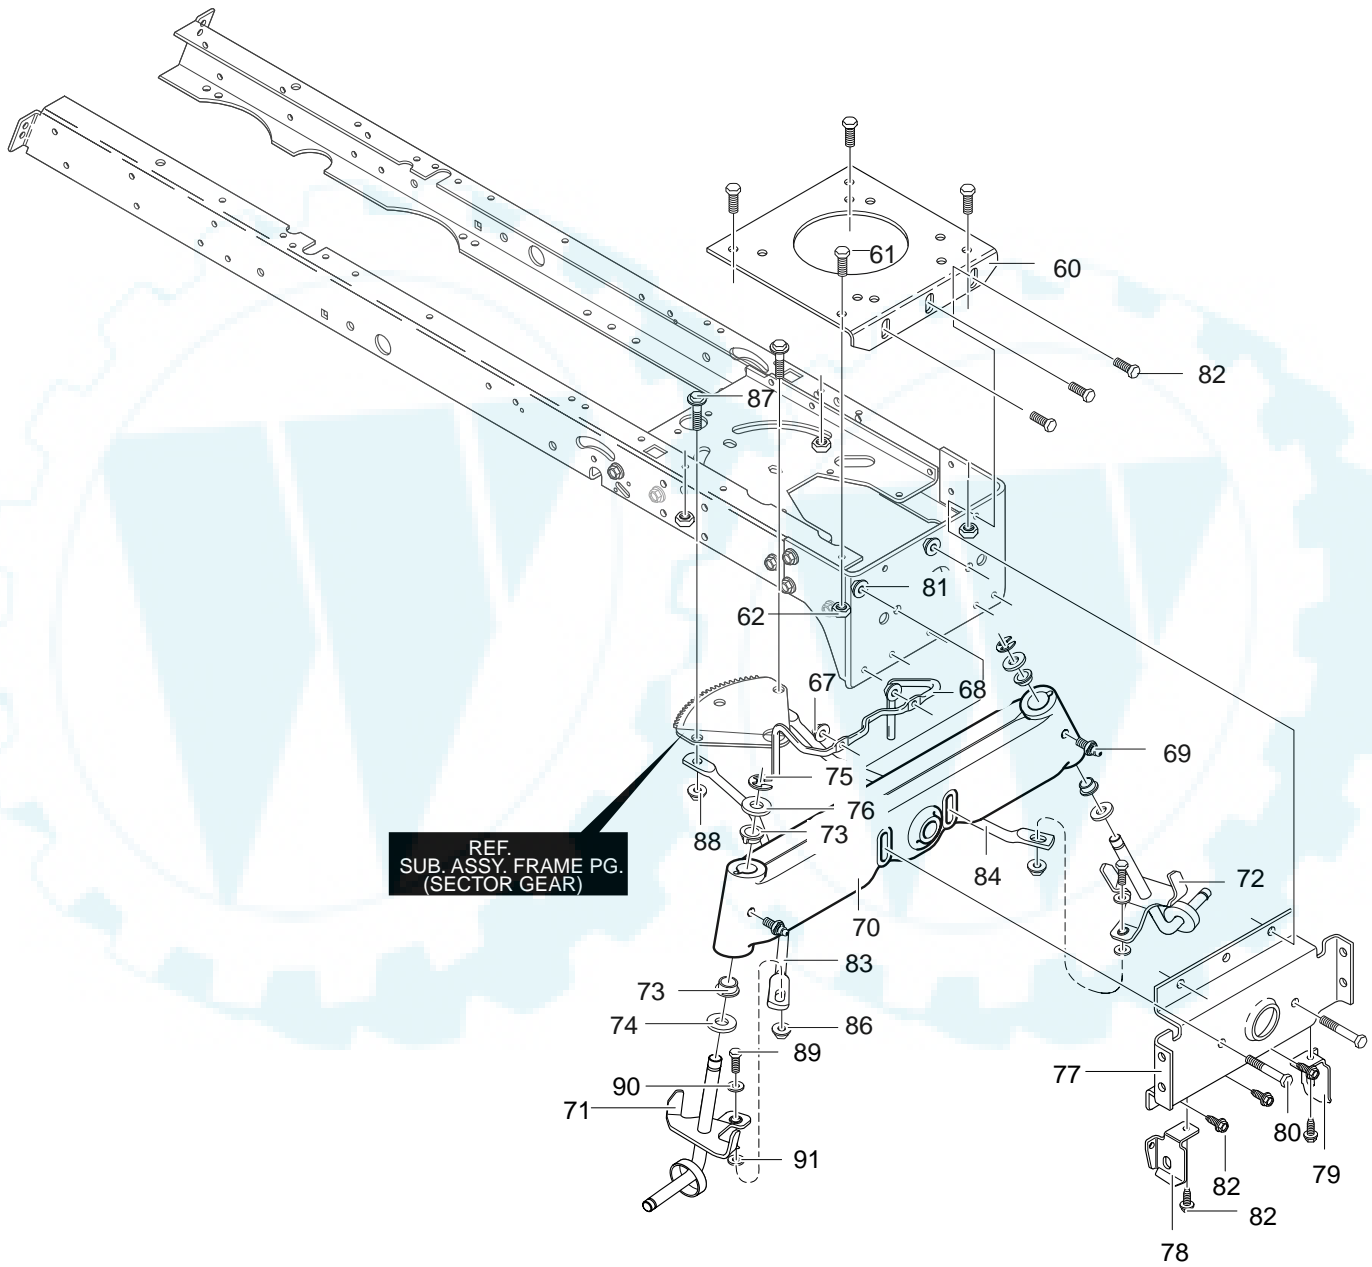

MODEL 40319x88A

**REPAIR PARTS
FRAME ASSEMBLY**

MODEL 40319x88A

REPAIR PARTS FRAME ASSEMBLY

Key No.	Description	Part No.	Key No.	Description	Part No.
60	Engine Plate	94006	78	Hanger, Deck RH	690199
61	Screw, .312-18x.75	26X249	79	Hanger, Deck LH	690198
62	Nut, 5/16-18	015X88	80	Screw, 5/16-18x3.00	180113
67	Nut, 5/16-18	45174	81	Nut, 5/16-18	015X88
68	Guide-Stack Pulley Belt	94310	82	Screw, .312-18x.75	26X249
69	Zerk, Grease	706	83	Drag Link, RH	95328
70	Axle, Cast Machined	95405	84	Drag Link, LH	95329
71	Spindle, Long RH	95182	86	Nut, 3/8-16	015X84
72	Spindle, Long LH	95183	87	Shoulder Bolt	9X57
73	Bearing, Spindle	92527	88	Nut, 3/8-16	015X84
74	Washer, .766IDx1.62ID	17X113	89	Screw, 3/8-16x1.50	01X111
75	E-Ring	0011X3	90	Flatwasher	17X104
76	Washer, Flat	17X195	91	Flatwasher	017X53
77	Hanger, Axle	94007