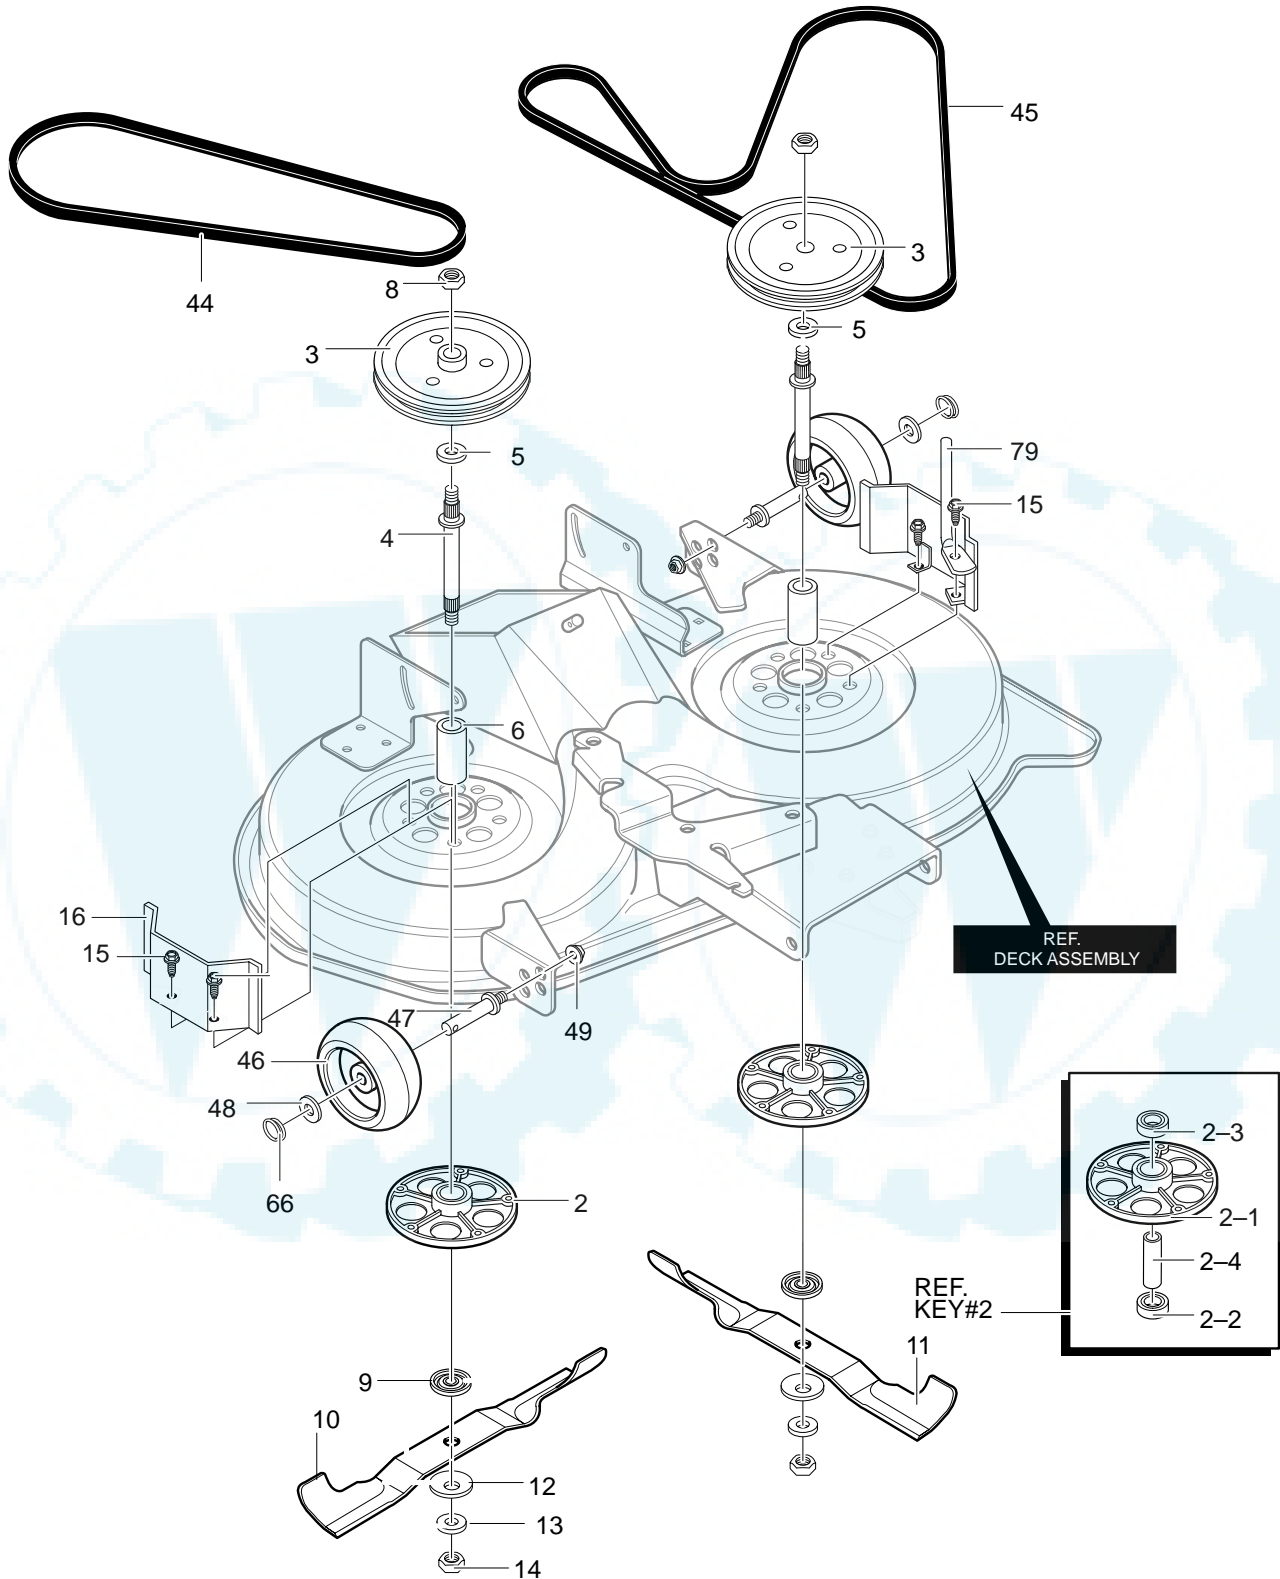

MODEL 40319x88A

REPAIR PARTS
DECK ASSEMBLY

MODEL 40319x88A

REPAIR PARTS DECK ASSEMBLY

Key No.	Description	Part No.	Key No.	Description	Part No.
2	Assembly, Jackshaft Housing	94305	12	Washer, Bellville	17x166
2-1	Housing, Jackshaft	94282	13	Flatwasher	17x165
2-2	Bearing, Lower Jackshaft	92282	14	Nut, 9/16-18	711910
2-3	Bearing, Upper Jackshaft	92281	15	Screw, 3/8-16x1.00	711911
2-4	Spacer	90904	16	Pulley Cover	94288-853
3	Pulley, Deck	690020	44	Belt, V 46.5LG	710231
4	Jackshaft	91922	45	Belt, Deck	690071
5	Flatwasher	17x165	46	Gauge Wheel	92683
6	Spacer	91903	47	Shoulder Bolt	711746
8	Nut, 9/16-18	711910	48	Flatwasher	711615
9	Adapter, Deck	94207	49	Nut, 3/8-16	711622
10	Blade, LH	690499	66	Circle Pin	711764
11	Blade, RH	690500	79	Rod, Belt Guide	95280