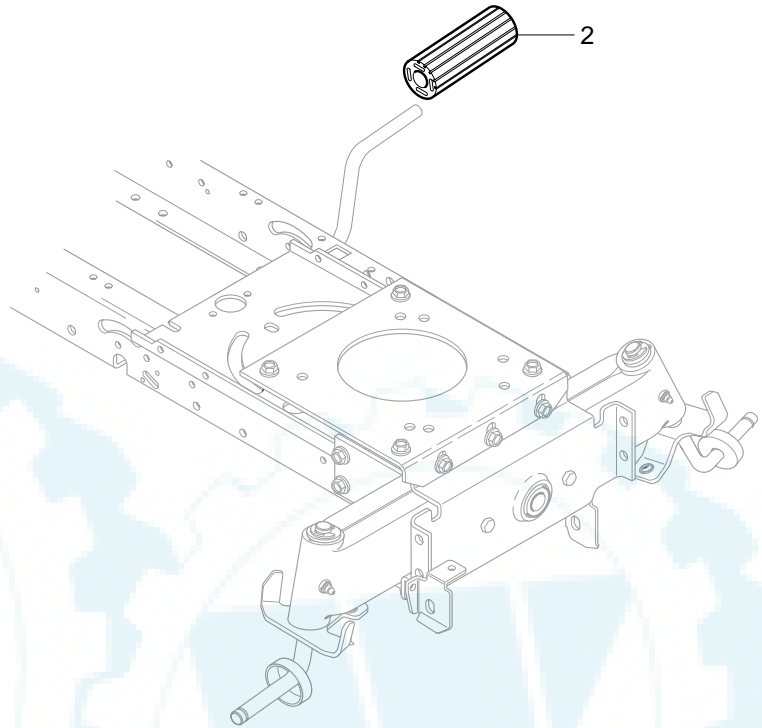

MODEL 40319x88A

**REPAIR PARTS
CUSTOMER SPEC**

MODEL 40319x88A

**REPAIR PARTS
CUSTOMER SPEC**

Key No.	Description	Part No.
1	Ignition Key	327350
2	Cover, Pedal Brake/Clutch	21544
3	Steering Wheel	95185
4	Insert, 4-Spoke	711326
5	Foot Pad RH	94108
6	Foot Pad LH	94109
8	Seat	94163
9	Shoulder Bolt 5/16-18	711740