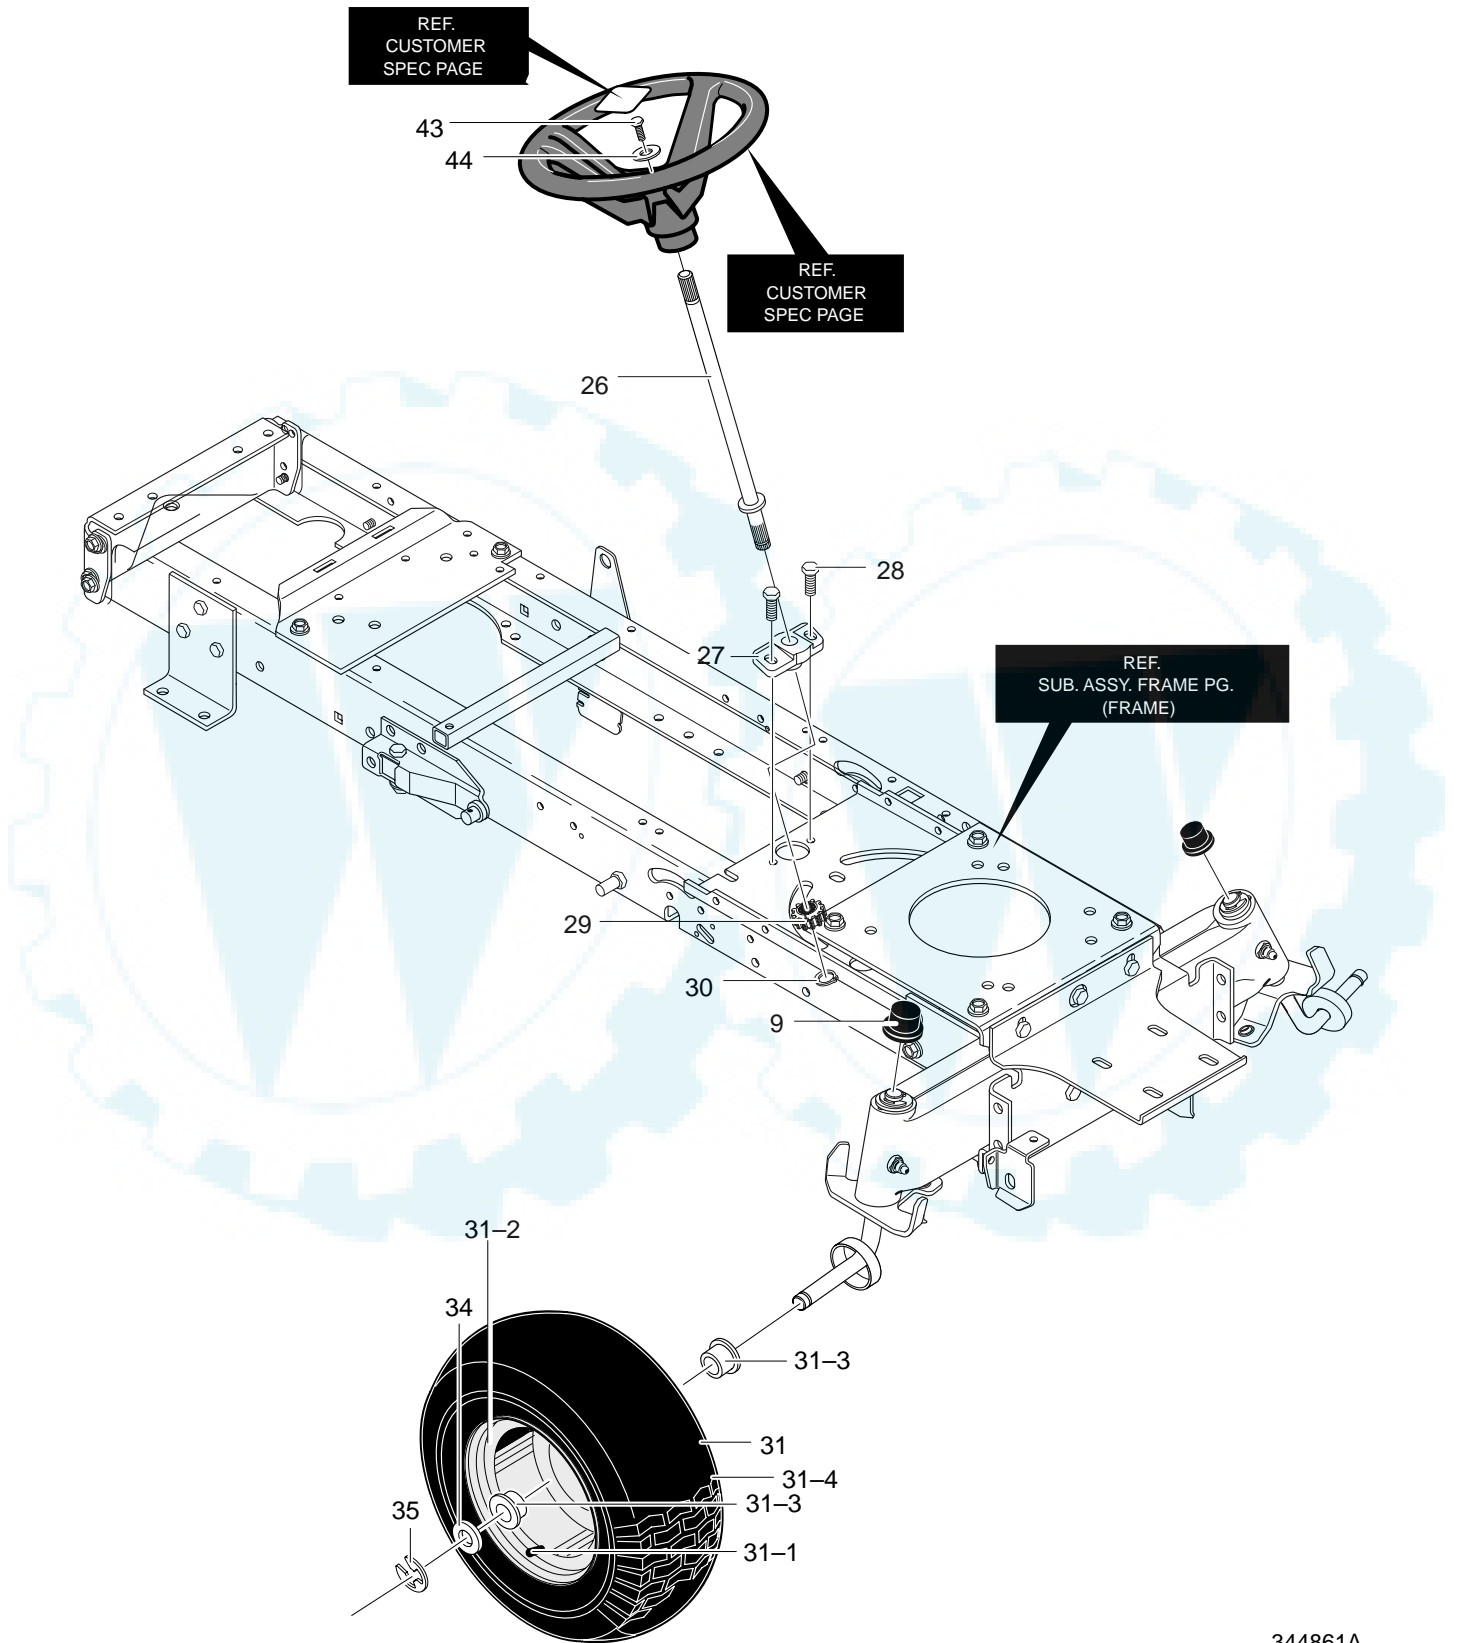

MODEL 40319x88A

REPAIR PARTS STEERING

344861A

MODEL 40319x88A

**REPAIR PARTS
STEERING**

Key No.	Description	Part No.
9	Dust Hub Cap	94618
26	Shaft, Steering	94520
27	Bearing-Lower	94124
28	Screw, 5/16-18x.75	711606
29	Gear, Pinion	94122
30	Retaining Ring	710102
31	Tire & Rim	692641
31-1	Valve Stem	338512
31-2	Rim	338517
31-3	Bearing	338513
31-4	Tire	338516
34	Flatwasher	711758
35	E-Ring	0011X3
43	Screw, 1/4-20x.75	711719
44	Flatwasher	711663
—	Hub Cap	94618