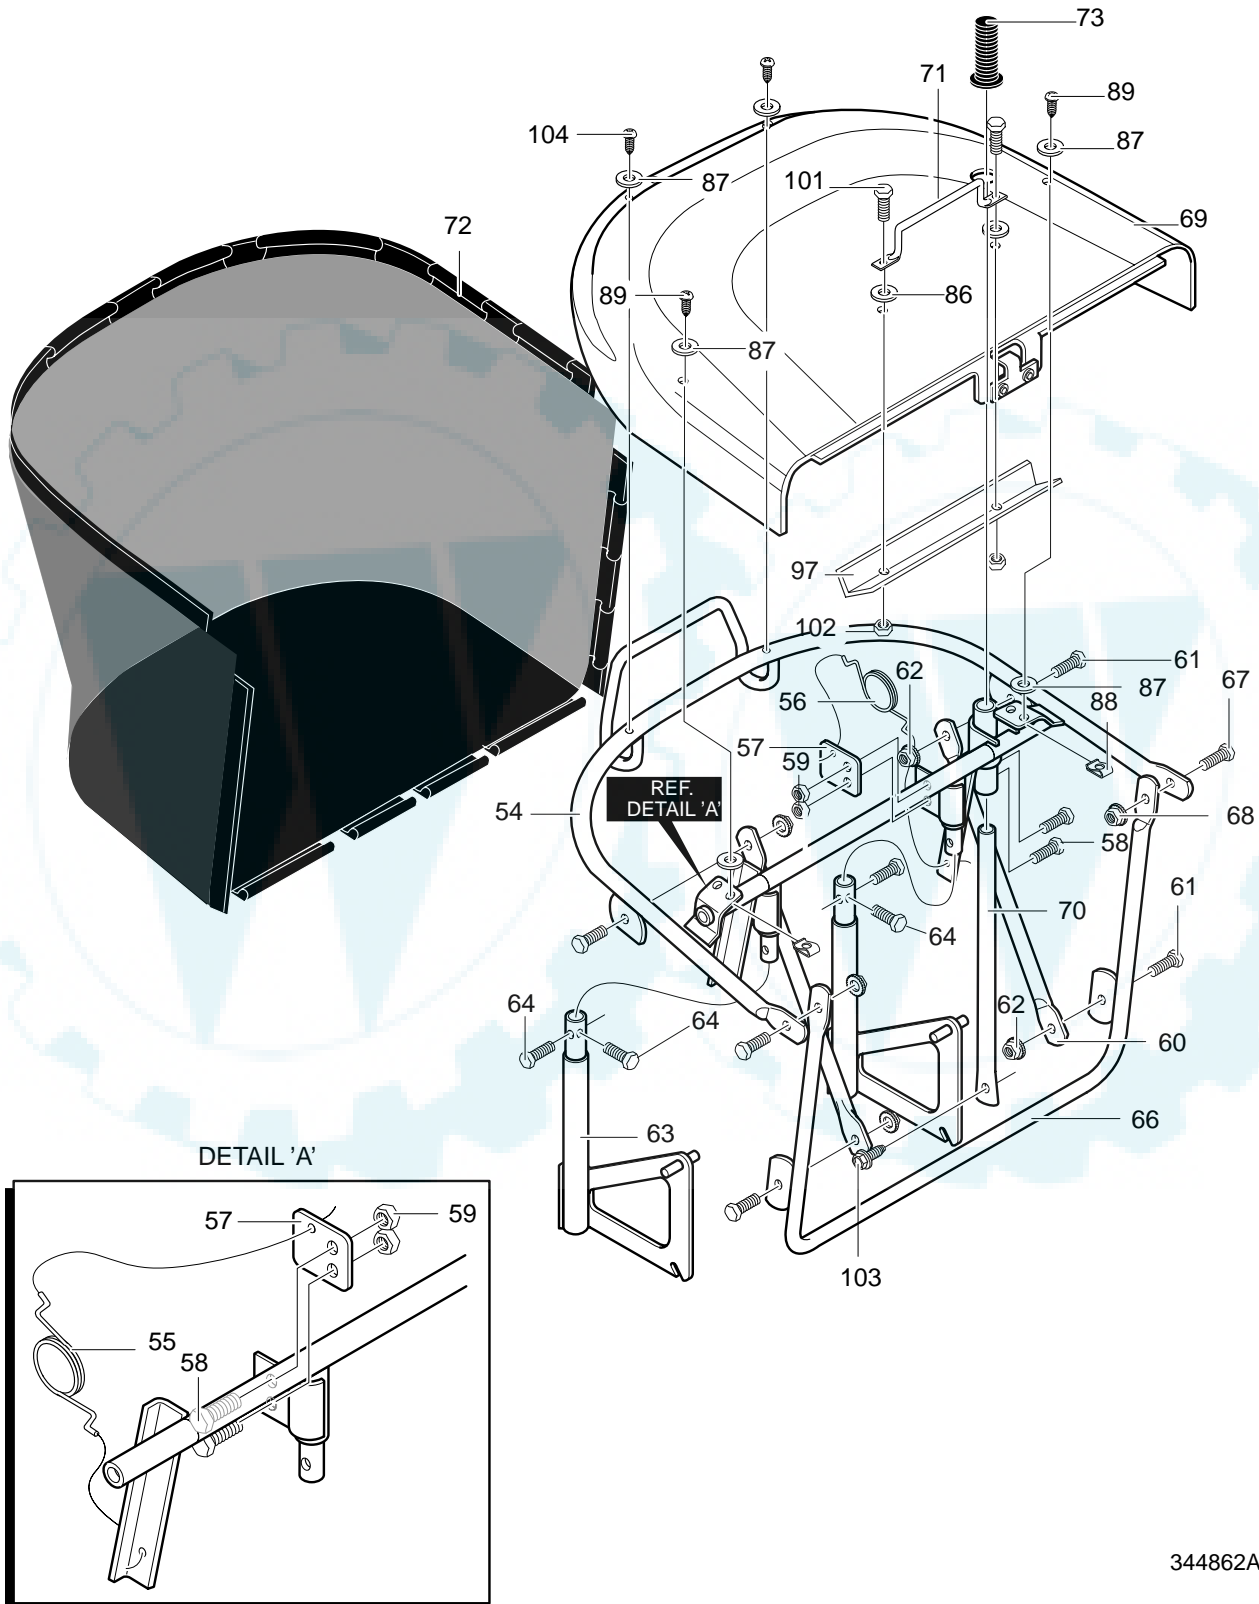

MODEL 40319x88A

**REPAIR PARTS
GRASS BAGGER ASSEMBLY**

344862A

MODEL 40319x88A

**REPAIR PARTS
GRASS BAGGER ASSEMBLY**

Key No.	Description	Part No.	Key No.	Description	Part No.
54	Asm. Weld Upper Frame	690044-853	69	Top Collector Assembly	94908-848
55	Spring, Torsion RH	690003	70	Handle, Dump Collector	690019
56	Spring, Torsion LH	690004	71	Handle, Reba Collector	690506-853
57	Bracket, Spring Collector	95339-853	72	Reba Collector Bag	95389
58	Screw, 1/4-20x.50	711606	73	Rubber Grip	94854
59	Nut, 1/4-20	303008	86	Washer	712129
60	Brace, Frame Collector	94850-853	87	Washer	711921
61	Screw, 1/4-20x.62	711909	88	Nut, 1/4-20 Tinnerman	578107
62	Nut, 1/4-20	303008	89	Screw, 1/4-20x.63	711674
63	Weld Asm. Support Collector	95343-853	97	Brace, Bagger	690010-853
64	Screw, 1/4-20x1.50	711653	101	Screw, 1/4-20x1.50	712068
66	Weld Asm. Front Frame Collect	95349-853	102	Nut, 1/4-20	711632
67	Screw, 1/4-20x.62	711909	103	Screw, #12x.50	711741
68	Nut, 1/4-20	711632	104	Screw, #12x.50	711741