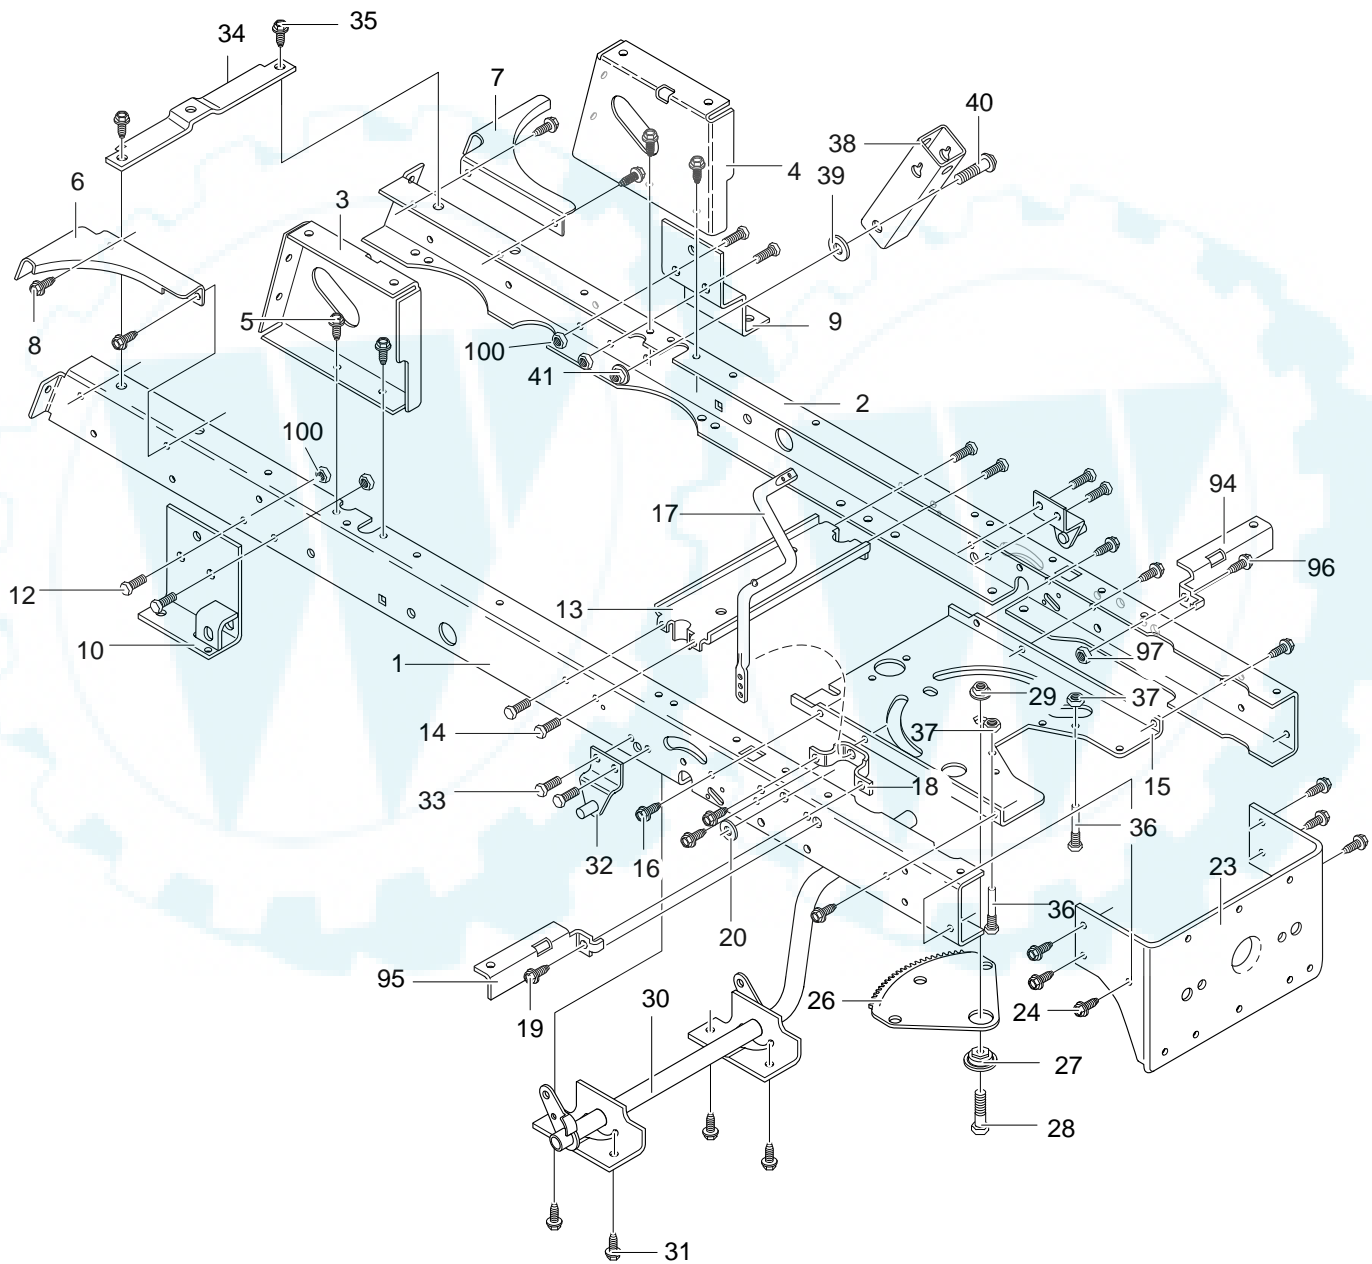

MODEL 40319x88A

REPAIR PARTS FRAME ASSEMBLY

343736B

MODEL 40319x88A

REPAIR PARTS FRAME ASSEMBLY

Key No.	Description	Part No.	Key No.	Description	Part No.
1	Frame, Rail RH	94564	26	Gear, Sector	94121
2	Frame, Rail LH	94565	27	Bearing, Sector Gear	94123
3	Support, Seat RH	94634	28	Screw, 5/16-18x1.00	001X84
4	Support, Seat LH	94633	29	Nut, 5/16-18	15X113
5	Screw, .312-18x.75	26X249	30	Clutch/Brake Pedal	94241
6	Brace, Right BackPlate	94561	31	Screw, .312-18x.75	26X249
7	Brace, Left BackPlate	94562	32	Assembly, Suspension Bracket	94285
8	Screw, 5.312-18x.75	26X249	33	Screw, .312-18x.75	26X249
9	Bracket, Right Transaxle	94234	34	Brace, Rail	94566
10	Assy., Shift Brace	95396	35	Screw, .312-18x.75	26X249
12	Screw, .312-18x.75	26X249	36	Zinc Screw Guide	93349
13	Assy., Idler Mount, Front	94237	37	Nut, 5/16-18	015X79
14	Screw, .312-18x.75	26X249	38	Bracket, Pivot	94015
15	Plate, Steering	690551	39	Washer, Flat	845
16	Screw, .312-18x.75	26X249	40	Bolt, Shoulder 3/8-16	009X53
17	Crank, PTO	690394	41	Nut, 3/8-16	015X84
18	Bracket, Bell Crank	94005	94	Bracket, Left Seat Deck	690036
19	Screw, .312-18x.75	26X249	95	Bracket, Right Seat Deck	690035
20	Washer, Flat	120395	96	Screw, .312-18x.75	26X249
23	Bracket, Hanger Rear	94013	97	Nut, 5/16-18	015X79
24	Screw, .312-18x.75	26X249	100	Nut, 5/16-18	015X88