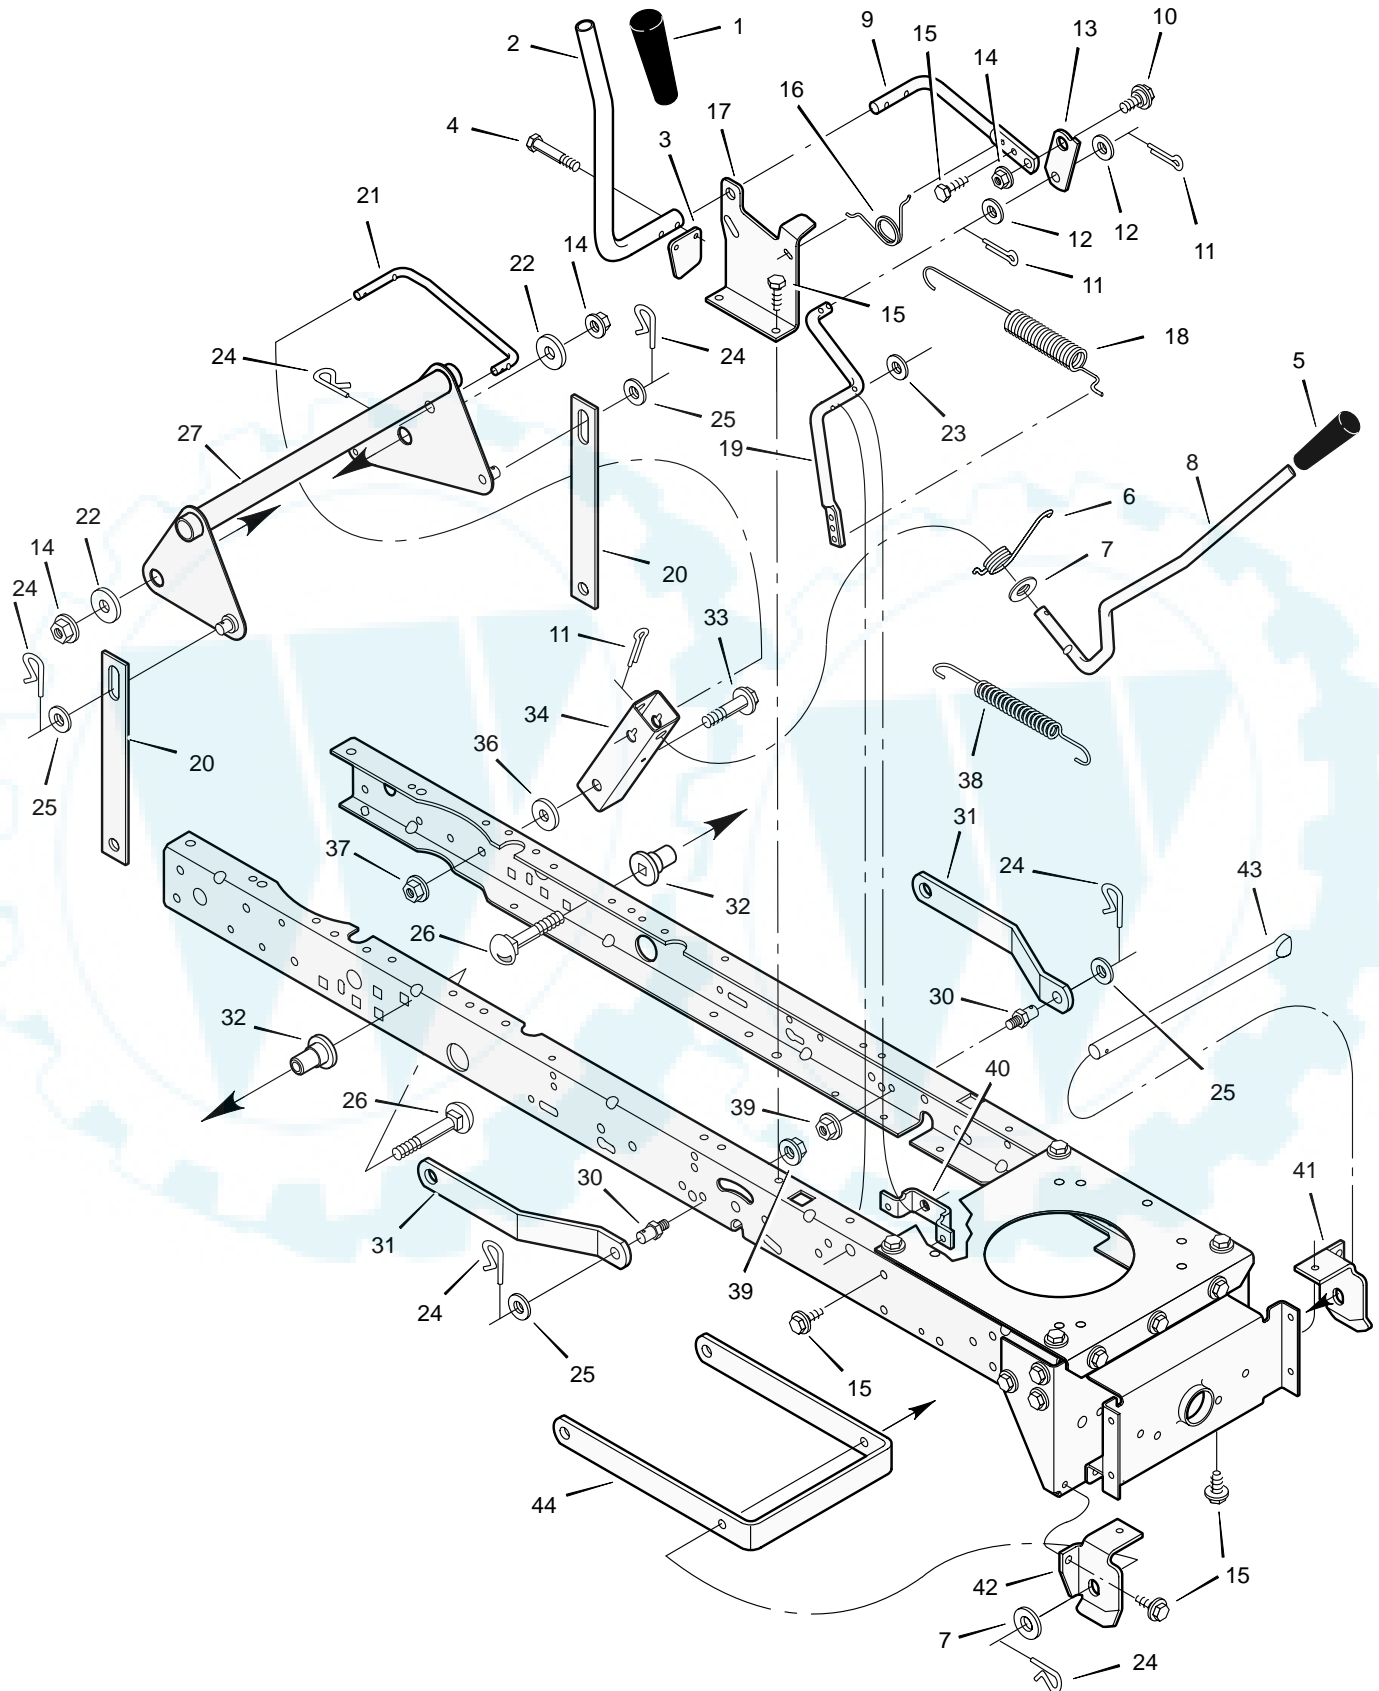

MODEL 38502x98D

REPAIR PARTS MOWER HOUSING SUSPENSION

MODEL 38502x98D

REPAIR PARTS MOWER HOUSING SUSPENSION

Key No.	Description	Part No.	Key No.	Description	Part No.
1	Grip	92698	22	Washer	17x168
2	Handle, PTO	94157 Z	23	Washer	17x57
3	Pad, Switch	94022 Z	24	Pin, Hair	31x4
4	Bolt	25x3	25	Washer	17x91
5	Grip	92697	26	Bolt, Carriage	2x85
6	Spring	166x40	27	Lever Assembly, Lift	690363E700
7	Washer	17x103	30	Pin	94067
8	Handle, Lift	690533	31	Bracket, Rear Suspension	94055E700
9	Lever, PTO	94017 Z	32	Spacer, Lifter	690151
10	Bolt, Shoulder	9x39	33	Bolt, Shoulder	9x53
11	Pin, Cotter	30x20	34	Bracket, Pivot	94015E700
12	Washer	17x102	36	Washer	17x191
13	Link, PTO	94004 Z	37	Nut, Flange	15x84
14	Nut, Flange	15x84	38	Spring	165x131
15	Screw	26x249	39	Nut, Flange	15x68
16	Spring	166x39	40	Bracket, PTO	94005E700
17	Bracket, PTO	94018E700	41	Hanger, Left Deck	94027E700
18	Spring	165x118	42	Hanger, Right Deck	94026E700
19	Crank, PTO	690394E700	43	Rod, Hanger	94158Z
20	Link, Lift	690212E700	44	Bracket, Suspension	94058E700
21	Link, Lift Handle	690122E700