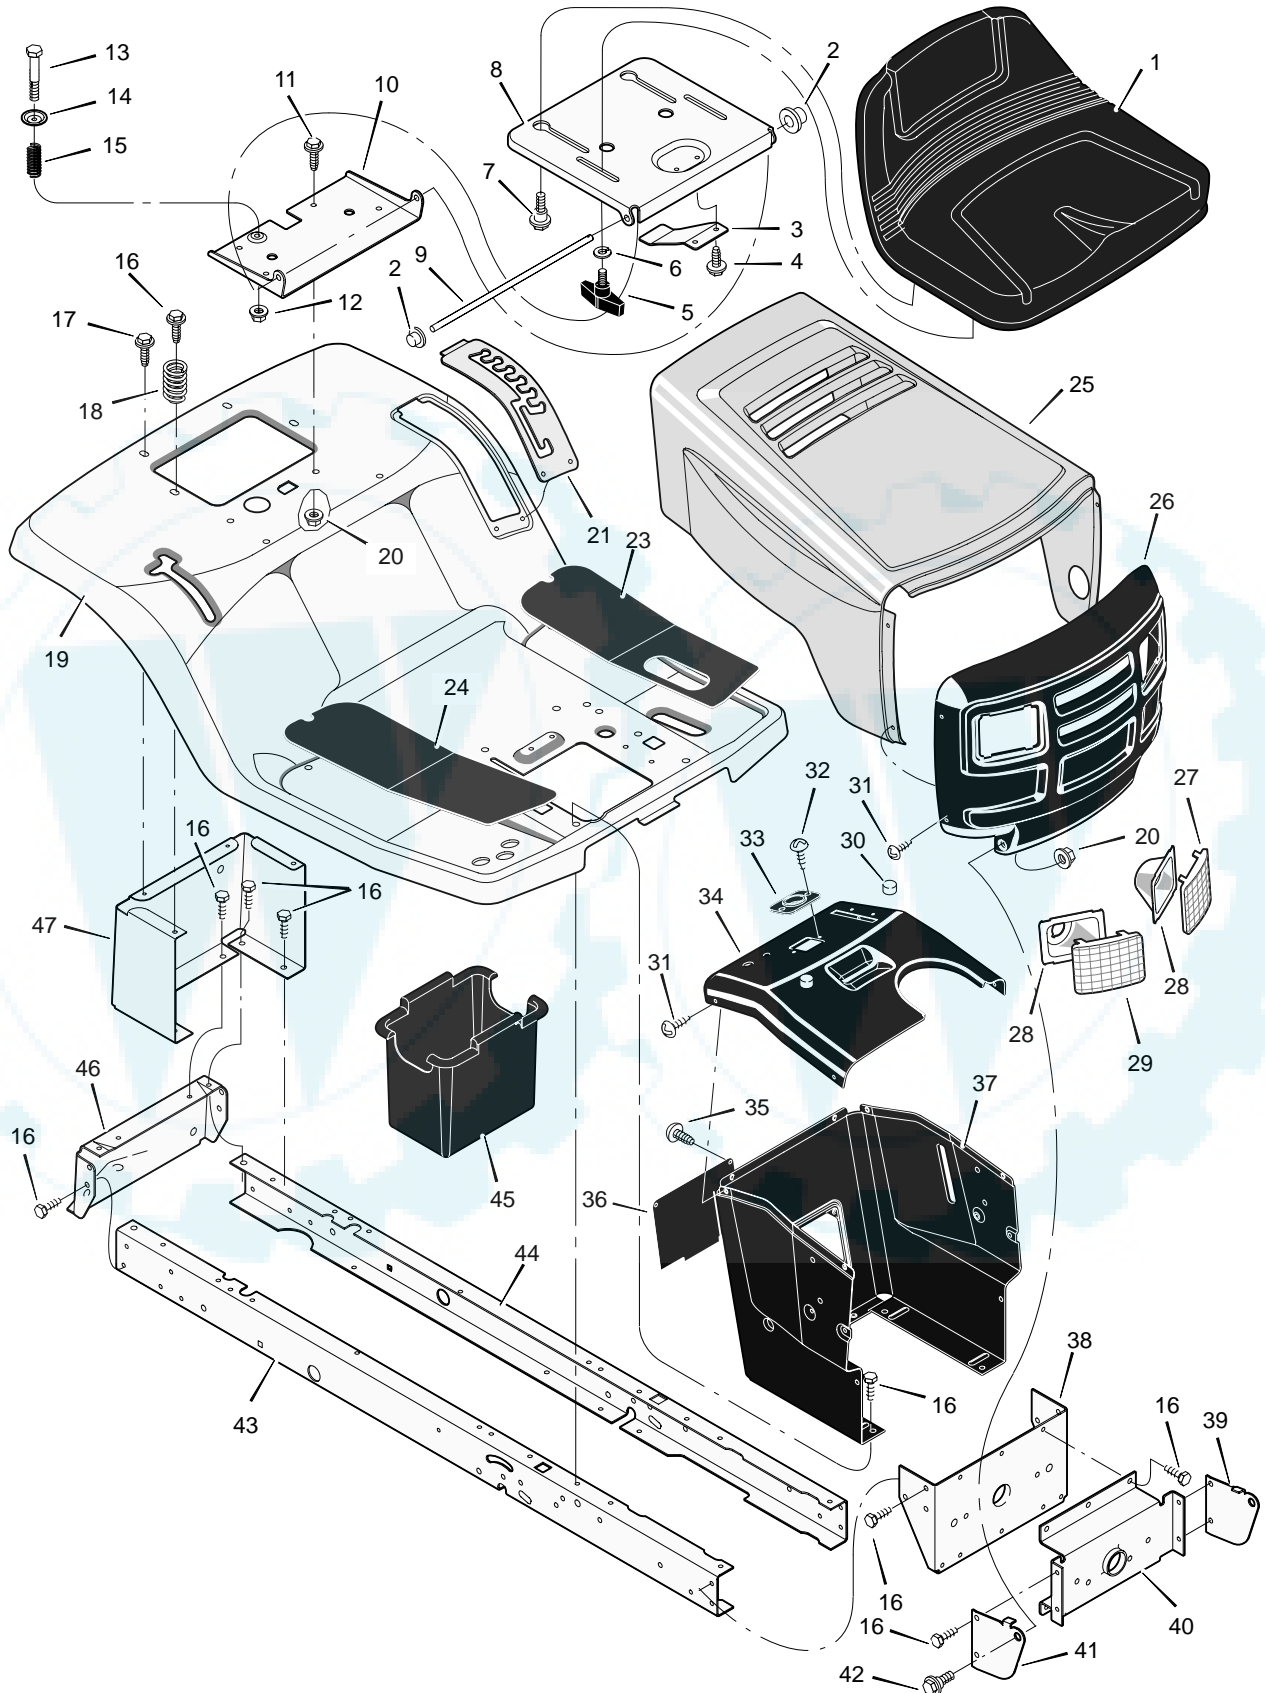

MODEL 38502x98D

REPAIR PARTS CHASSIS & HOOD

MODEL 38502x98D

REPAIR PARTS CHASSIS & HOOD

Key No.	Description	Part No.	Key No.	Description	Part No.
1	Seat	690566	25	Hood	690608E245
2	Cap, Push On	28x23	26	Grille	94079E700
3	Spring	94057	27	Lens, Left	94081
4	Screw	26x229	28	Bezel	94807 Z
5	Bolt, Wing	1001054	29	Lens, Right	94080
6	Washer	17x47Z	31	Screw	26x270
7	Bolt, Shoulder	9x56	32	Screw	26x239
8	Support, Seat	94154E700	33	Bearing, Steering	94075
9	Rod, Pivot	94156 Z	34	Dash	94074E700
10	Bracket, Pivot	94153E700	35	Screw	26x270
11	Bolt	1x45	36	Panel, Access	93007E700
12	Nut	15x89	37	Support, Dash	95318E700
13	Bolt, Shoulder	9x55	38	Bracket, Rear Hanger	94013E700
14	Washer	94155Z	39	Support, Left Grille	94083E700
15	Spring	164x31	40	Axle, Hanger	94007E700
16	Screw	26x249	41	Support, Right Grille	94082E700
17	Screw	26x263	42	Bolt, Shoulder	9x51
18	Spring	164x30	43	Frame, Right	1001124E700
19	Deck, Seat	95249E245	44	Frame, Left	1001123E700
20	Nut	15x88	45	Container, Battery	690424
21	Plate, Index	94829E700	46	Plate, Hitch	1001002E700
23	Mat, Left	94999	47	Panel, Rear	690434E700
24	Mat, Right	94998	—	Instruction Book & Parts List	F-010743L