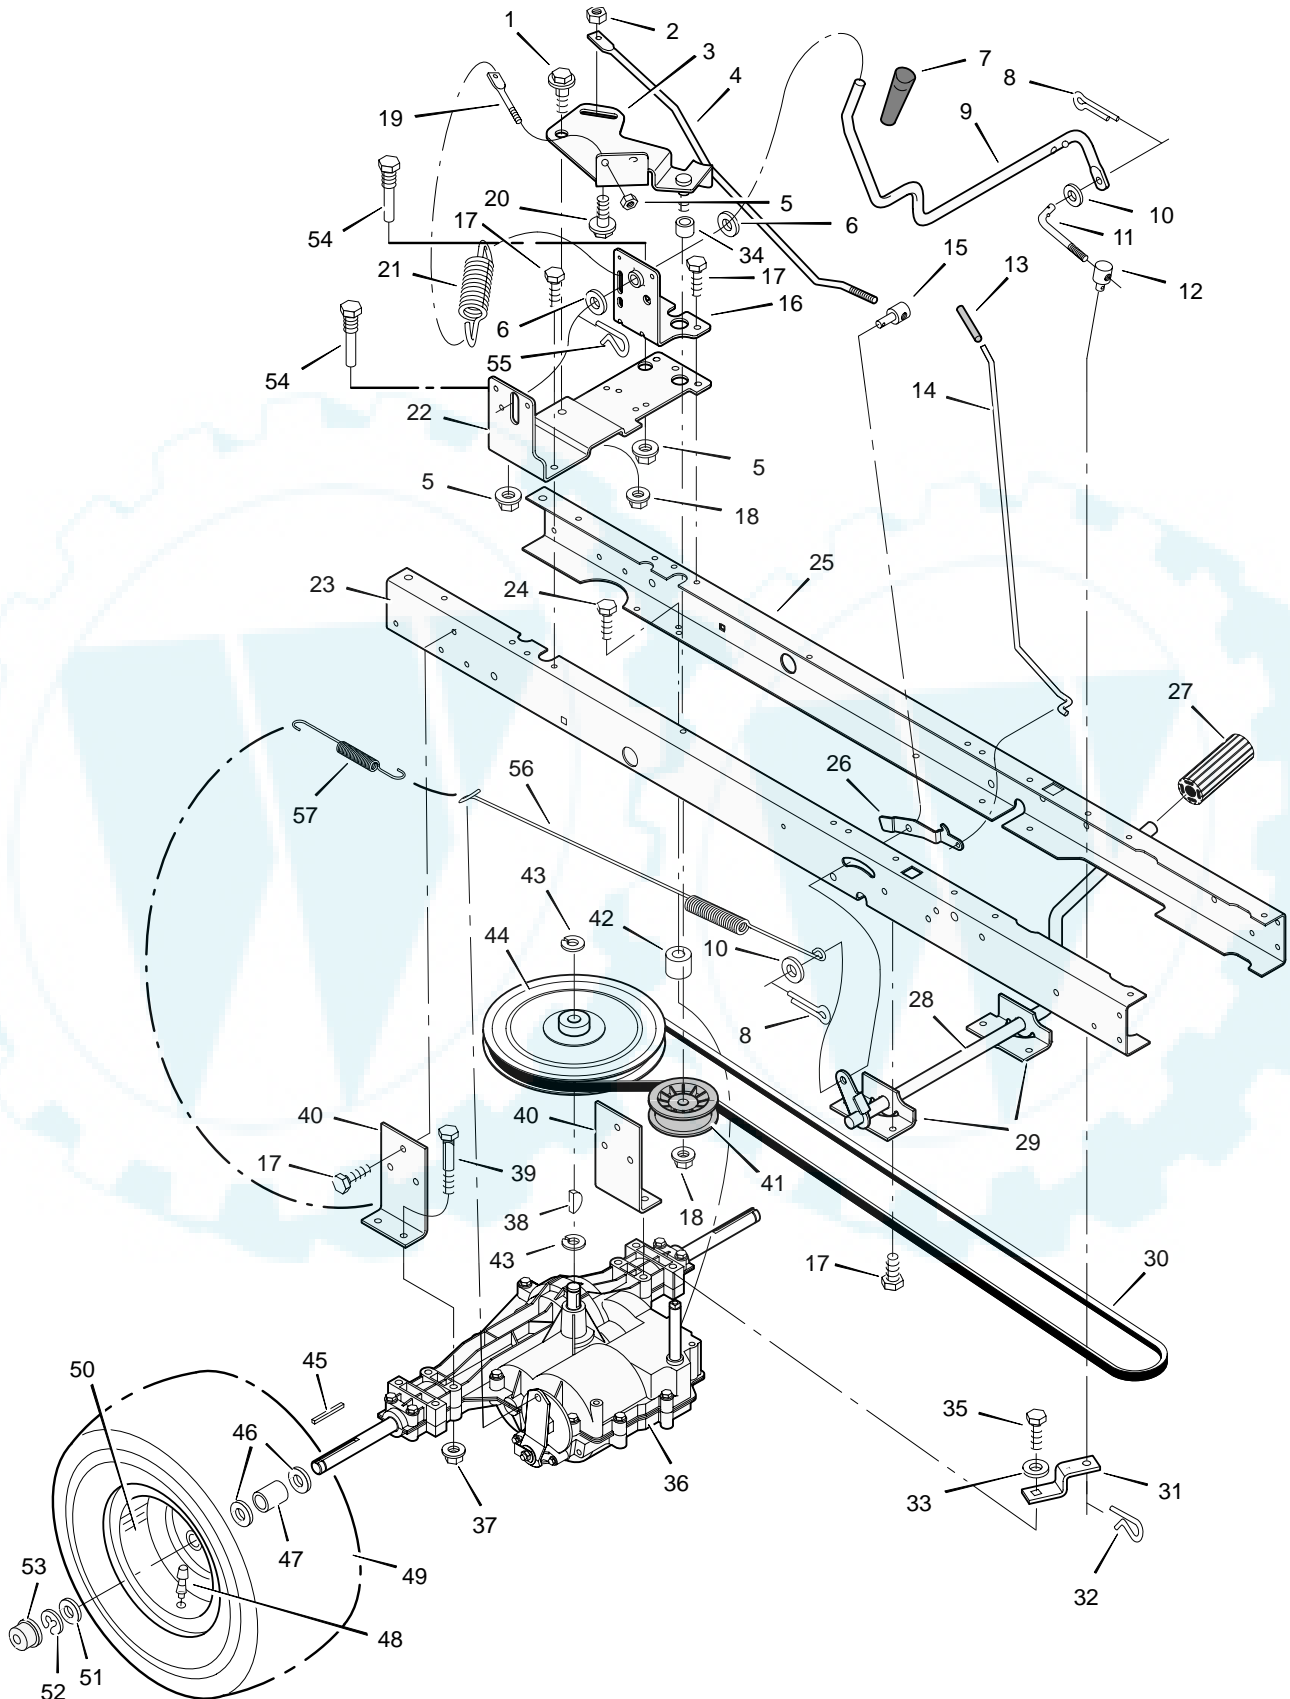

MODEL 38502x98D

REPAIR PARTS MOTION DRIVE

MODEL 38502x98D

REPAIR PARTS MOTION DRIVE

Key No.	Description	Part No.	Key No.	Description	Part No.
1	Bolt, Shoulder	9x39	30	Belt, Motion Drive	37x87
2	Nut, Hex	15x89	31	Yoke, Shift	94031Z
3	Arm, Idler	690173 Z	32	Pin, Hair	31x6
4	Rod, Clutch	94041 Z	33	Washer	17x148
5	Nut	15x79	34	Spacer	690369
6	Washer	17x102	35	Bolt	6x105
7	Grip	92697	36	Transaxle **	—
8	Pin, Cotter	30x20	37	Nut	15x88
9	Lever, Shift	94043 Z	38	Key, Woodruff	20697
10	Washer	17x47 Z	39	Bolt	1x155
11	Link, Shift	94044 Z	40	Bracket, Transaxle	94008E700
12	Nut, Adjuster	21920	41	Pulley	690409
13	Grip	91079	42	Spacer	94132
14	Rod, Parking Brake	95005 Z	43	E-Ring	11x7
15	Nut, Adjuster	94815	44	Pulley, Drive	95094
16	Bracket, Shift	94034E700	45	Key, Square	21553
17	Screw	26x249	46	Washer	17x160
18	Nut	15x84	47	Spacer, Transaxle	690554 Z
19	Mount, Stud Spring	94042 Z	48	Stem, Valve	24373
20	Bolt, Shoulder	9x54	49	Tire *	91923
21	Spring, Extension	165x116	—	Tube	407049
22	Bracket, Shifter	690166E700	50	Wheel & Tire Assembly	92288-601
23	Frame, Right	1001124E700	51	Washer	17x195
24	Screw	25x12	52	E-Ring	11x3
25	Frame, Left	1001123E700	53	Hub Cap	94618
26	Latch, Parking Brake	94045 Z	54	Guide, Belt	93349
27	Pedal	21544	55	Pin, Hair	31x4
28	Lever, Brake/Clutch	94038E700	56	Spring, Extension	165x115
29	Bracket, Pedal	1001117E700	57	Spring, Extension	165x92