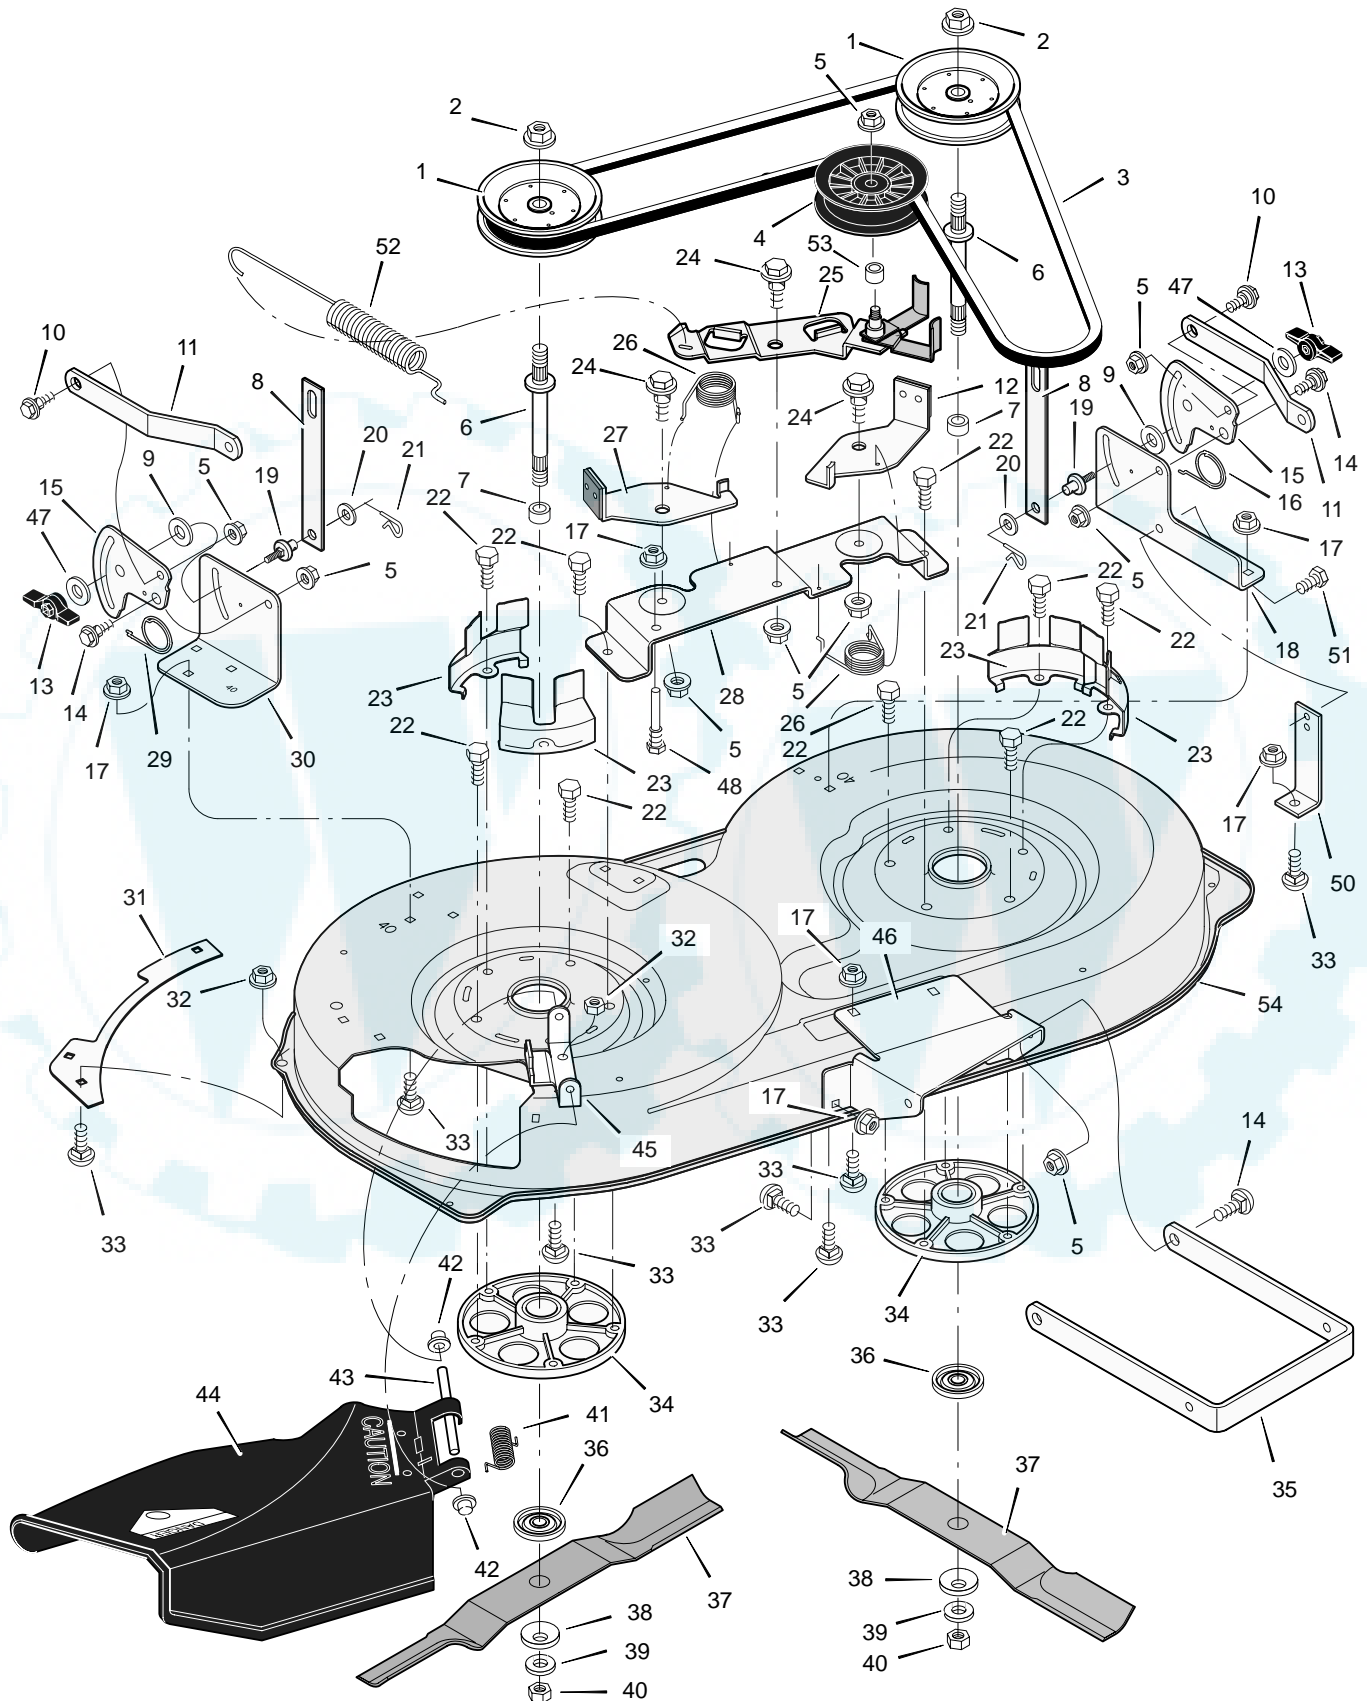

MODEL 38502x98D

REPAIR PARTS MOWER HOUSING

MODEL 38502x98D

REPAIR PARTS MOWER HOUSING

Key No.	Description	Part No.	Key No.	Description	Part No.
1	Pulley, Jackshaft	92852	28	Bracket Assembly, Brake	94059E700
2	Nut, Hex	15x121	29	Spring	166x42
3	Belt, Mower Drive	37x86	30	Bracket, Right Suspension	94052E700
4	Pulley, Idler	91801	31	Plate	91770E700
5	Nut, Flange	15x84	32	Nut, Flange	15x88
6	Jackshaft	94129	33	Bolt, Carriage	2x53
7	Spacer	94130	34	Mandrel	90905
8	Link, Lift	690212E700	35	Bracket, Suspension	94058E700
9	Pad, Friction	94137	36	Adapter, Blade	1001035
10	Bolt, Shoulder	9x52	37	Blade	94913E701
11	Bracket, Suspension	94055E700	38	Washer	17x166
12	Pad Assembly, Left Brake	94049E700	39	Washer	17x165
13	Knob	94068	40	Nut	15x100
14	Bolt, Shoulder	9x51	41	Spring	166x4
15	Plate, Suspension	94128E700	42	Cap, Push On	28x23
16	Spring	166x43	43	Rod, Pivot	94957 Z
17	Nut, Flange	15x79	44	Deflector Assembly	94707
18	Bracket, Suspension	94054E700	45	Bracket, Deflector	94956E700
19	Pin, Hanger	95194	46	Bracket, Front Hanger	94062E700
20	Washer	17x103	47	Washer	17x45 Z
21	Pin, Cotter	31x4	48	Guide, Belt	94781
22	Bolt	25x7	50	Bracket, Support	94681E700
23	Cover, Pulley	94051E700	51	Screw	26x249
24	Bolt, Shoulder	9x39	52	Spring, Extension	165x118
25	Arm, Idler	690408	53	Spacer	690369
26	Spring	166x41	54	Housing, Blade *	94061E700
27	Pad Assembly, Right Brake	94047E700	1-54	Complete Mower Housing Assembly	776000

* Includes Key No. 17, 18, 30, 31, 32, 33, 45, 46, 47 and 51.