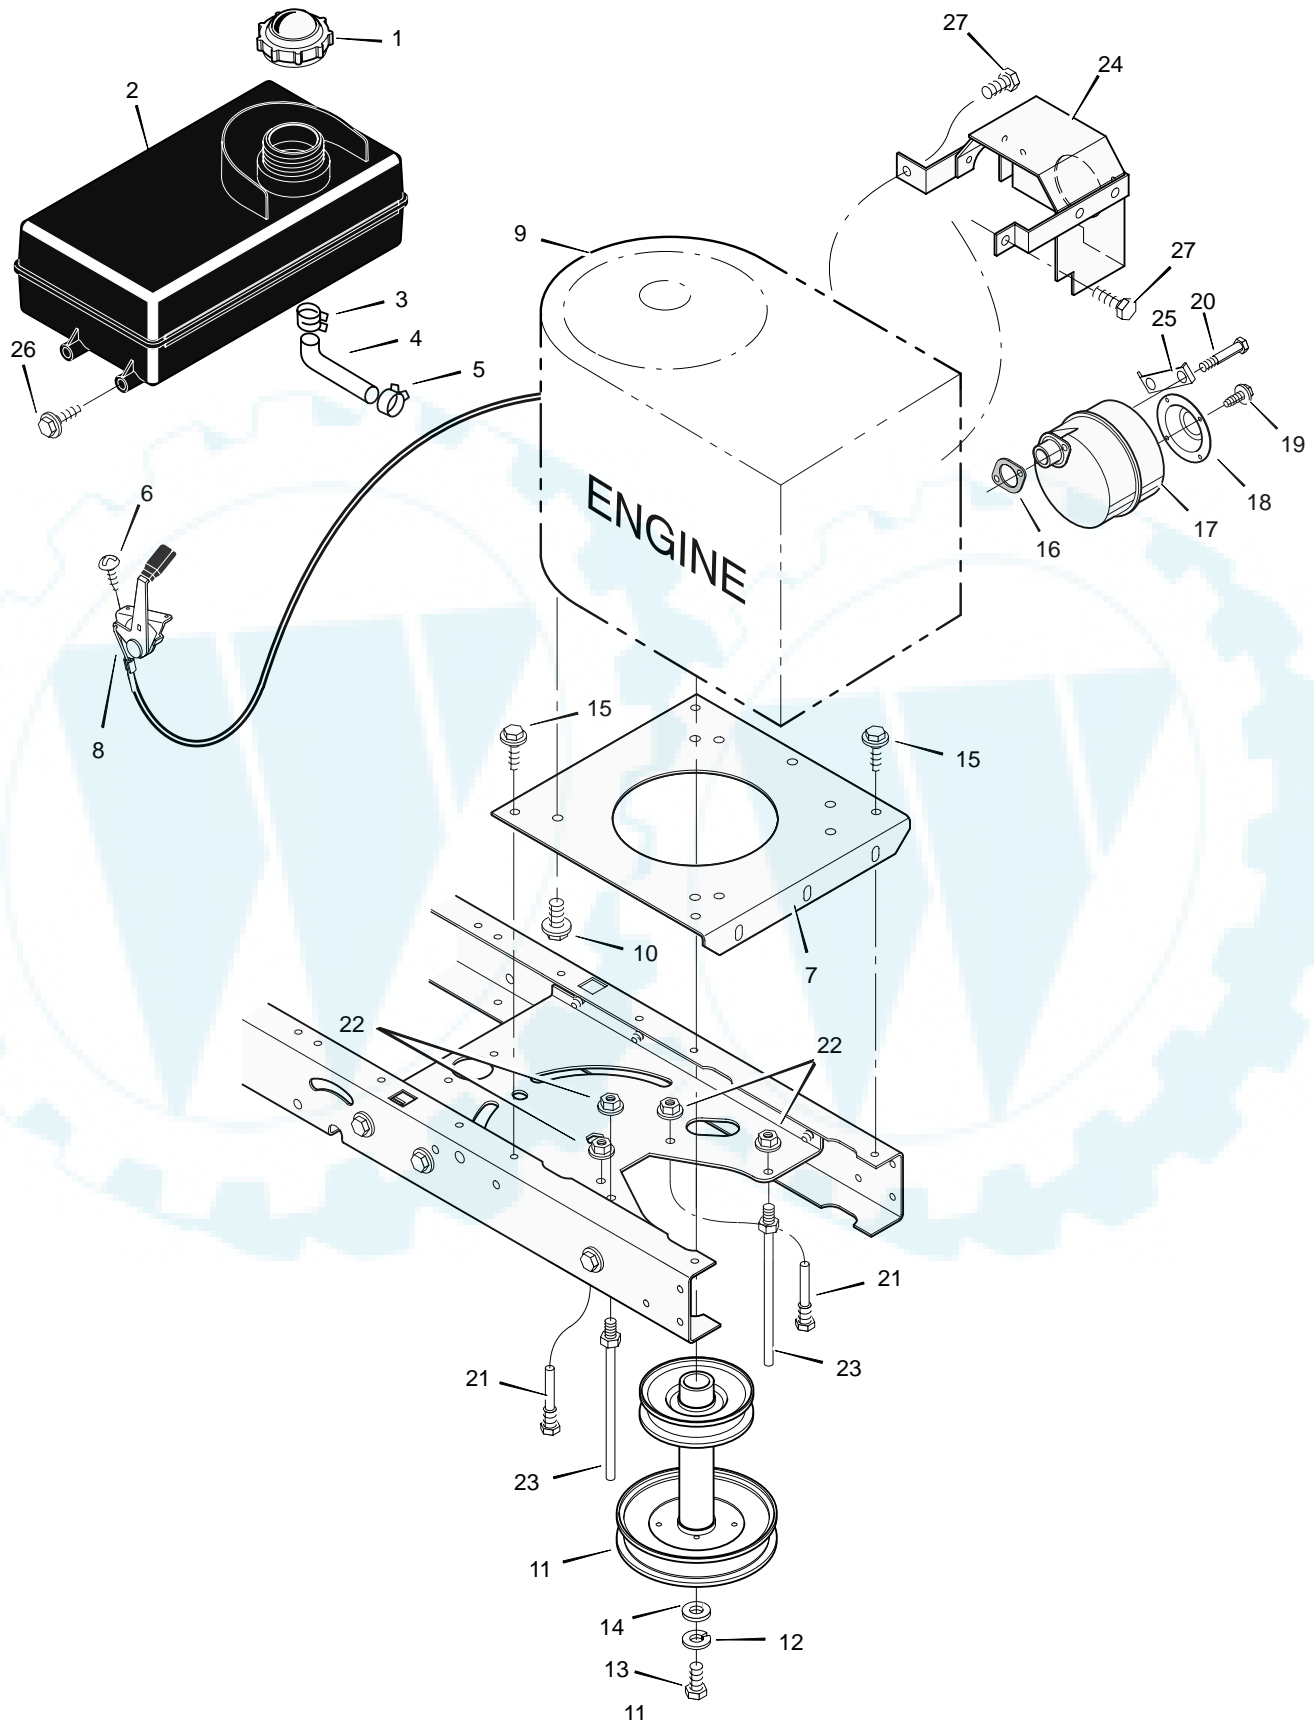

* Includes Key No. 17, 18, 30, 31, 32, 33, 45, 46, 47 and 51.

MODEL 38502x98D

REPAIR PARTS ENGINE MOUNT

MODEL 38502x98D

REPAIR PARTS ENGINE MOUNT

Key No.	Description	Part No.
1	Fuel Cap	92317
2	Fuel Tank	94073
3	Hose Clamp	95197
4	Fuel Line	23717
5	Hose Clamp	95197
6	Screw	26x201
7	Plate, Engine	94006E700
8	Throttle Control	91989
9	Engine*	_____
10	Bolt, Engine Mount	25x7
11	Stack Pulley Assembly	690439 Z
12	Lockwasher	19x35
13	Bolt, Hex	1x140
14	Washer	17x170
15	Screw	26x249
16	Gasket	91309
17	Muffler	91271
18	Deflector, Muffler	94099 Z
19	Screw	26x208
20	Bolt, Hex	1x134
21	Guide, Belt	93349
22	Nut, Flange	15x79Z
23	Guide, Belt	94066
24	Shield, Heat	94320SE
25	Lock, Screw	92378
26	Screw	26x253
27	Screw	26x263