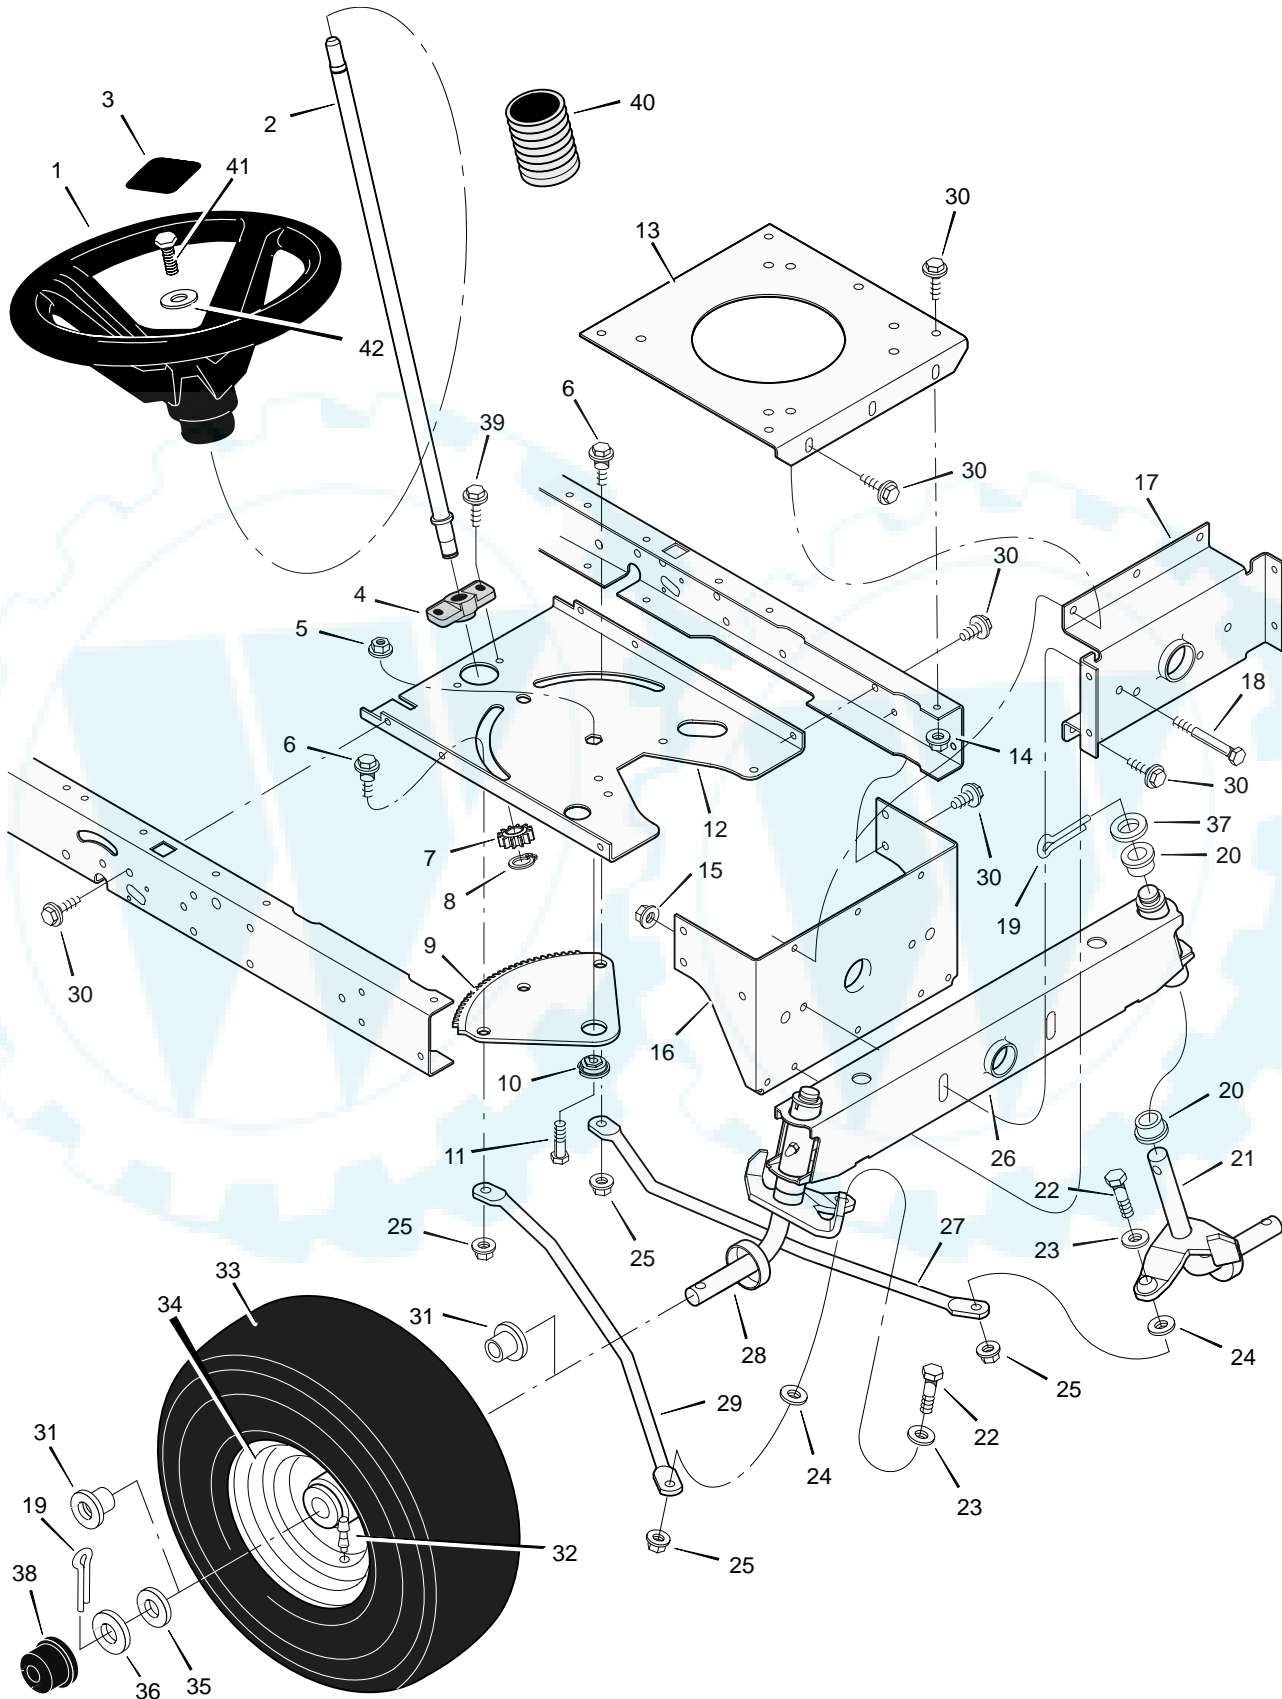

MODEL 38502x98D

**REPAIR PARTS
STEERING**

MODEL 38502x98D

REPAIR PARTS STEERING

Key No.	Description	Part No.	Key No.	Description	Part No.
1	Wheel, Steering	95336	23	Washer	17x104
2	Post, Steering	690625	24	Washer	17x53 Z
3	Insert, Steering Wheel	95338	25	Nut, Flange	15x84
4	Bearing	94124	26	Axle Assembly	690210E700
5	Nut, Flange	15x111	27	Drag Link, Left	95329E700
6	Bolt, Shoulder	9x57	28	Spindle Assembly, Right	94575E700
7	Gear, Pinion	690183E700	29	Drag Link, Right	95328E700
8	Ring, Snap	11x25	30	Screw	26x249
9	Gear, Sector	94121E700	31	Bearing, Wheel	91334
10	Bearing	94123	32	Stem, Valve	24373
11	Bolt	1x84	33	Tire *	91923
12	Plate, Steering	1001121E700	—	Tube	407924
13	Plate, Engine	94006E700	34	Wheel and Tire Assembly	94578-601
14	Nut, Flange	15x88	35	Washer	17x195
15	Nut, Flange	15x118	36	Washer	17x192
16	Bracket, Hanger	94013E700	37	Washer	17x113
17	Axle, Hanger	94007E700	38	Hub Cap	94618
18	Bolt	1x146	39	Screw	26x267
19	Pin, Cotter	30x49	40	Bellows	92059
20	Bearing	690150	41	Bolt	25x3
21	Spindle Assembly, Left	94576E700	42	Washer	17x146
22	Bolt	1x111			

* When you order a tire, make sure to give the brand name of the tire so that the tread pattern on the tire will match.