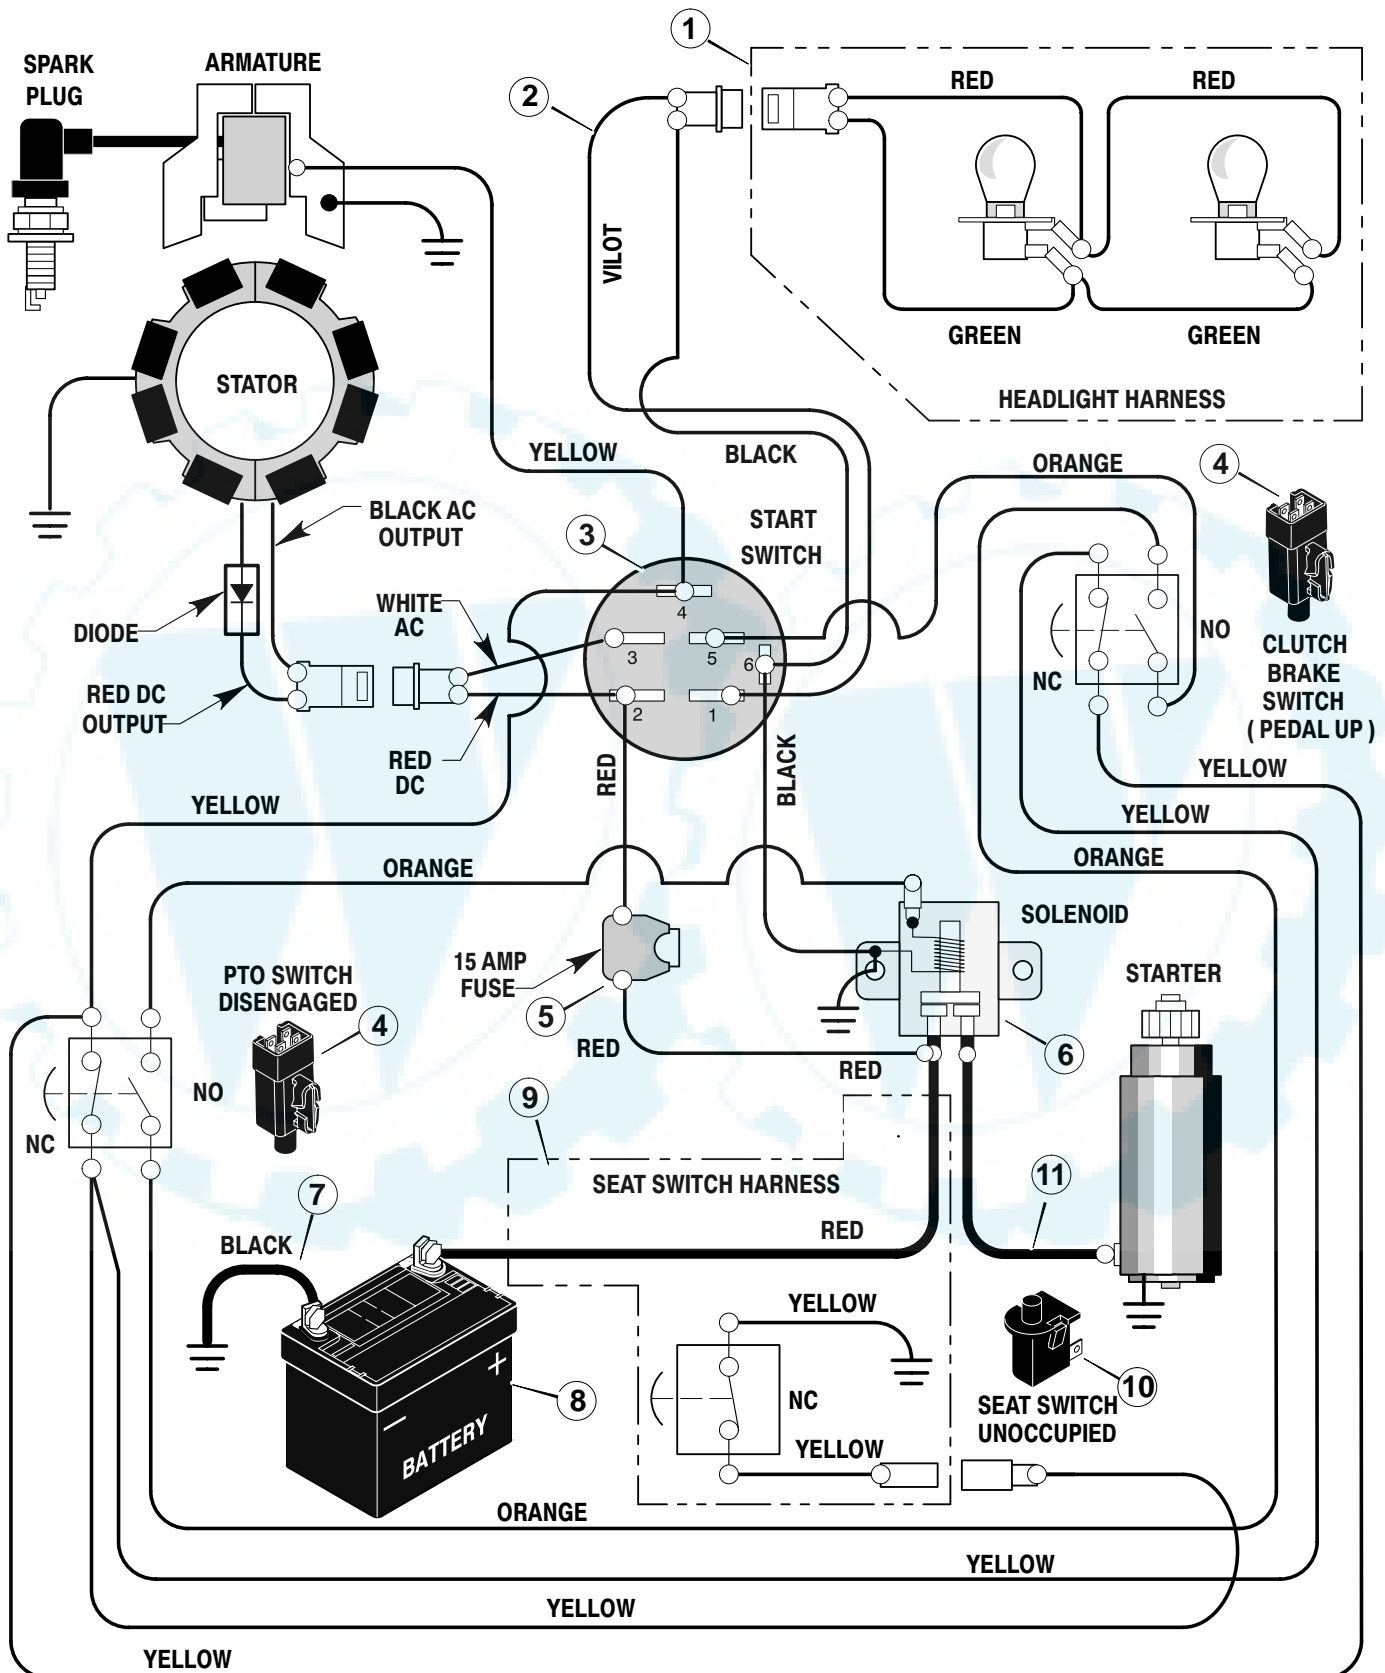

* Includes Key No. 17, 18, 30, 31, 32, 33, 45, 46, 47 and 51.

MODEL 38502x98D

REPAIR PARTS ENGINE MOUNT

MODEL 38502x98D

REPAIR PARTS ENGINE MOUNT

Key No.	Description	Part No.
1	Fuel Cap	92317
2	Fuel Tank	94073
3	Hose Clamp	95197
4	Fuel Line	23717
5	Hose Clamp	95197
6	Screw	26x201
7	Plate, Engine	94006E700
8	Throttle Control	91989
9	Engine*	_____
10	Bolt, Engine Mount	25x7
11	Stack Pulley Assembly	690439 Z
12	Lockwasher	19x35
13	Bolt, Hex	1x140
14	Washer	17x170
15	Screw	26x249
16	Gasket	91309
17	Muffler	91271
18	Deflector, Muffler	94099 Z
19	Screw	26x208
20	Bolt, Hex	1x134
21	Guide, Belt	93349
22	Nut, Flange	15x79Z
23	Guide, Belt	94066
24	Shield, Heat	94320SE
25	Lock, Screw	92378
26	Screw	26x253
27	Screw	26x263

MODEL 38502x98D

**REPAIR PARTS
ELECTRICAL SYSTEM**

Key No.	Description	Part No.
1	Harness, Light Wire	250x92
	Socket, Light	92372
	Bulb, Light	90084
2	Harness, Chassis Wire	250x86
3	Switch, Ignition	92377
	Key, Ignition	20729
	Nut, Hex	91489
	Cap, Ignition	91488
4	Switch, Limit	94136
5	Fuse	54212
	Holder, Fuse	407078
6	Solenoid	94613
	Screw, Mounting	26x229
	Locknut	15x116
7	Cable, Battery Ground	24x32
	Screw, Ground Cable	26x213
8	Battery	21075
	Bolt, Carriage	2x82
	Wingnut	14x79
9	Harness, Seat Switch Wire	250x67
10	Switch, Seat Sensor	94159
11	Cable	24x31