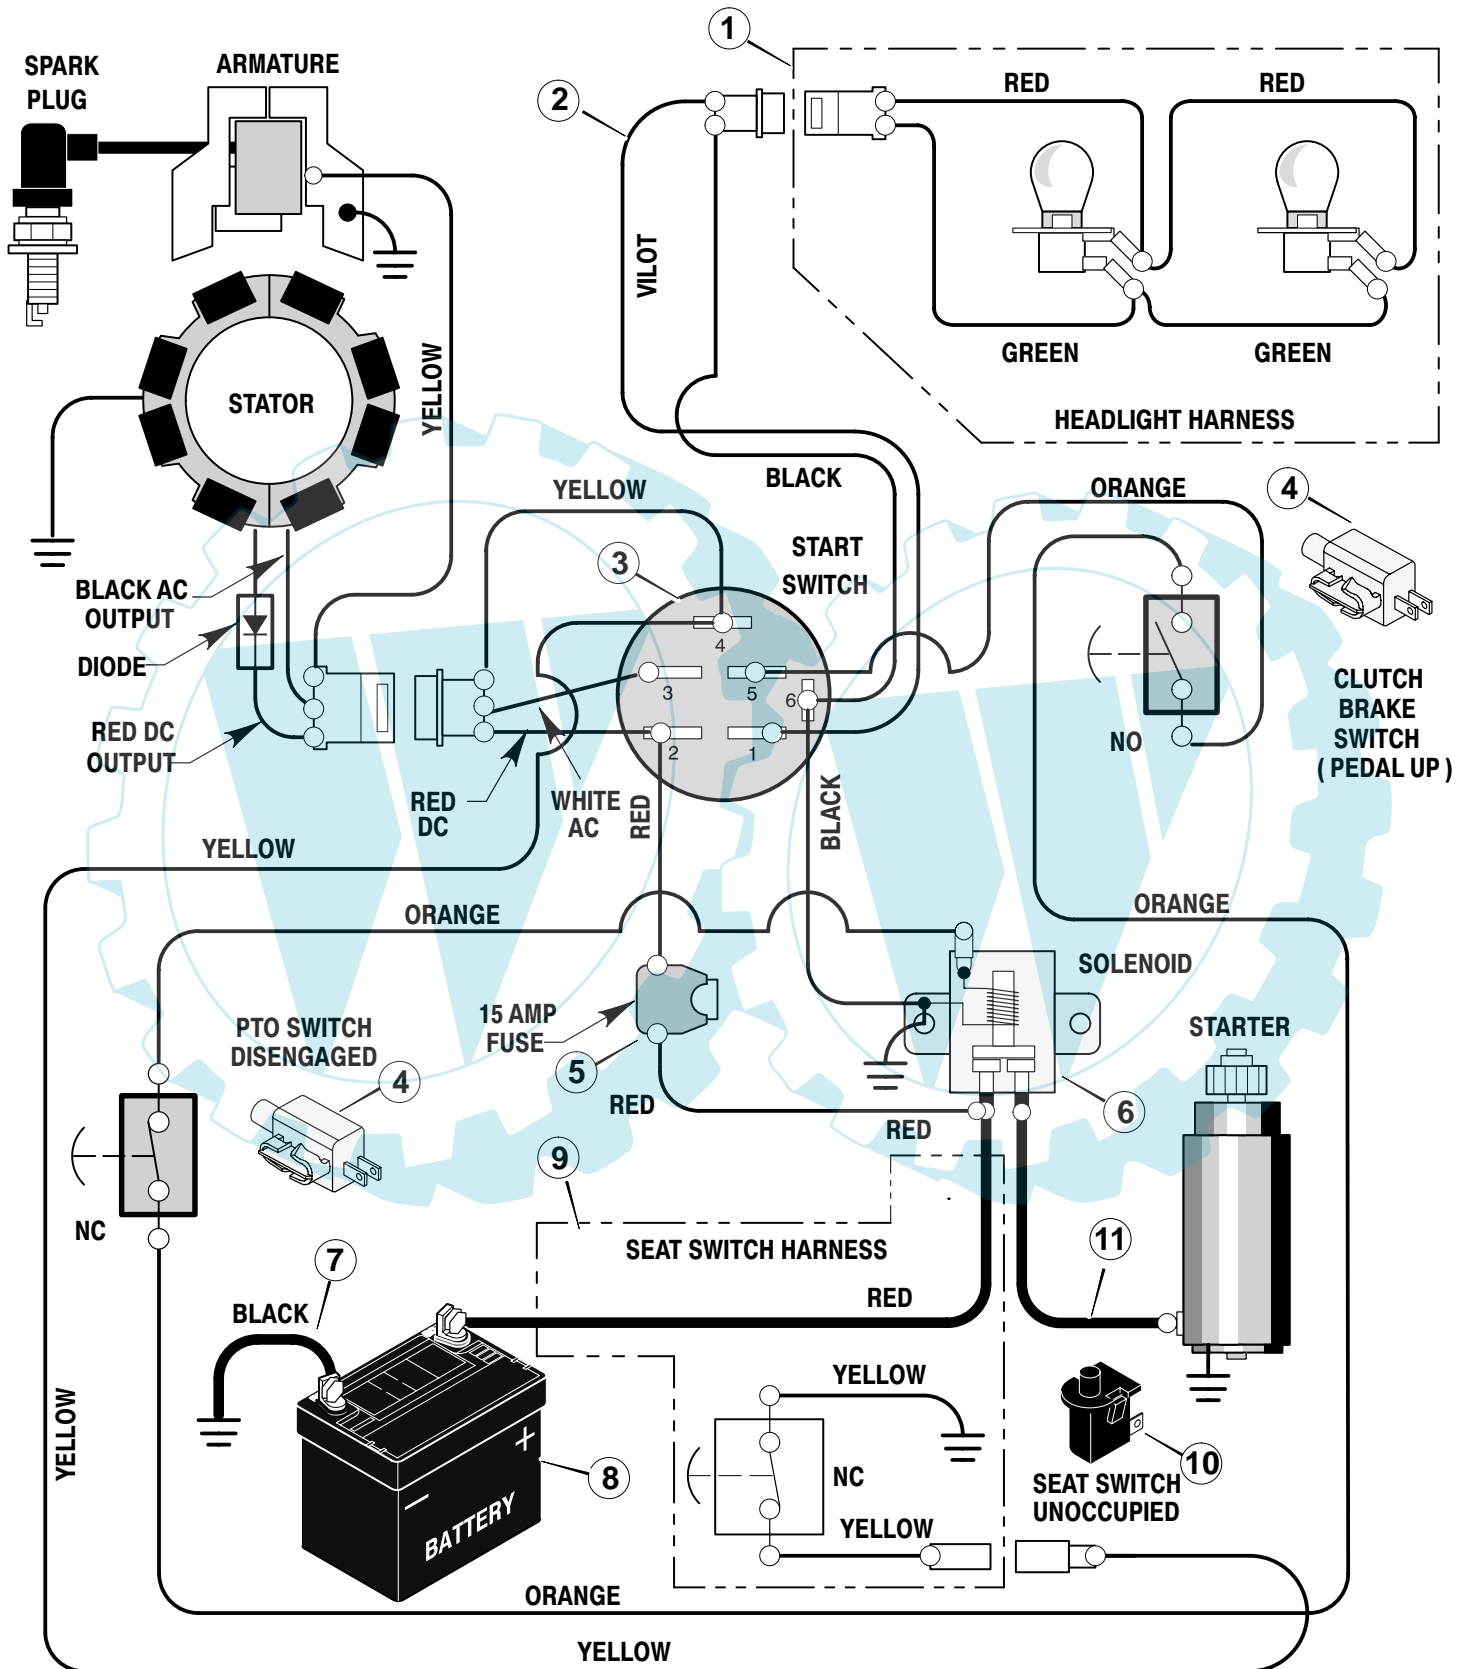

* Includes Key No. 17, 18, 30, 31, 32, 33, 45, 46, 47 and 51.

MODEL 385012x68B

REPAIR PARTS ENGINE MOUNT

MODEL 385012x68B

**REPAIR PARTS
ENGINE MOUNT**

Key No.	Description	Part No.
1	Fuel Cap	092317
2	Fuel Tank	690280
3	Hose Clamp (Incl'd w/Key 2)	095197
4	Fuel Line (must cut to length) (Incl'd w/Key 2)	7001033
5	Hose Clamp	095197
6	Screw	26x201
7	Plate, Engine	094006E700
8	Throttle Control	092371
9	Engine*	-----
10	Bolt, Engine Mount	0025x7
11	Stack Pulley Assembly	690439 Z
12	Lockwasher	019x35
13	Bolt, Hex	01x140
14	Washer	17x170
15	Screw	26x249
16	Gasket	091309
17	Muffler	091271
18	Deflector, Muffler	1001350
19	Screw	26x208
20	Bolt, Hex	01x134
21	Guide, Belt	093349
22	Nut, Flange	015x79 Z
23	Guide, Belt	094066
24	Shield, Heat	1001595 Z
26	Screw	26x253
27	Screw	26x263
28	Shield, Heat	091277

MODEL 385012x68B

**REPAIR PARTS
ELECTRICAL SYSTEM**

Key No.	Description	Part No.
1	Harness, Light Wire	250x92
	Socket, Light	092372
	Bulb, Light	090084
2	Harness, Chassis Wire	250x113
3	Switch, Ignition	092377
	Key, Ignition	020729
	Nut, Hex	091489
	Cap, Ignition	091488
4	Switch, Limit	1001575
5	Fuse	054212
	Holder, Fuse	407078
6	Solenoid	094613
	Screw, Mounting	26x229
	Locknut	15x116
7	Cable, Battery Ground	024x32
	Screw, Ground Cable	26x213
8	Battery	021075
	Bolt, Carriage	002x82
	Wingnut	014x79
	Boot, Battery -Positive	690604
9	Harness, Seat Switch Wire	250x67
10	Switch, Seat Sensor	094159
11	Cable	024x31