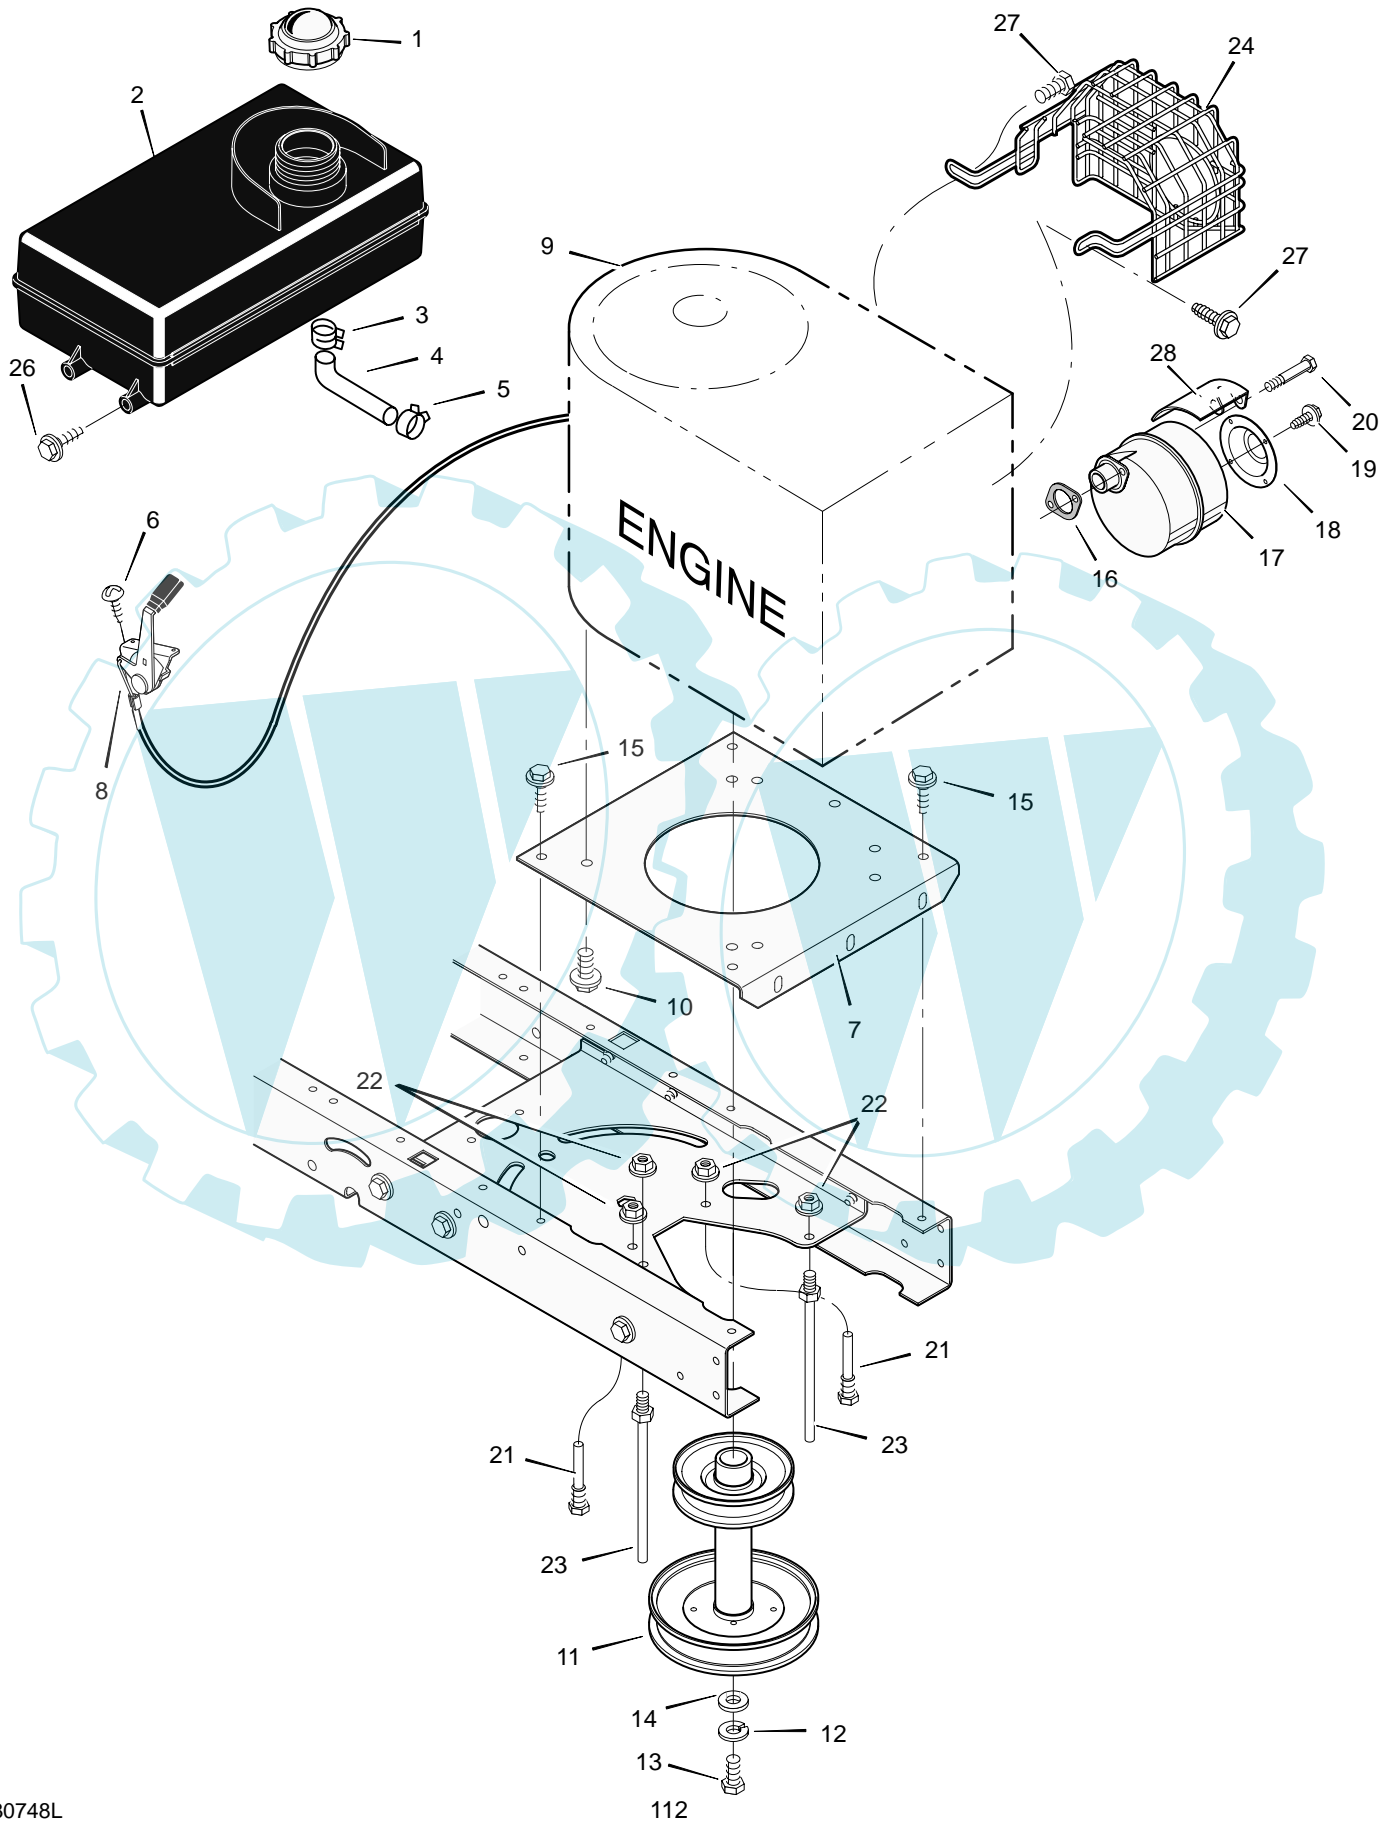

MODEL 385012x68B

REPAIR PARTS MOWER HOUSING

Key No.	Description	Part No.	Key No.	Description	Part No.
1	Pulley, Jackshaft	092852	29	Spring	166x42
2	Nut, Hex	15x140	30	Bracket, Right Suspension	094052E700
3	Belt, Mower Drive	037x86	31	Plate	091770E700
4	Pulley, Idler	690387	32	Nut, Flange	015x88
5	Nut, Flange	015x84	33	Bolt, Carriage	002x53
6	Spacer, Pulley	1001197	34	Mandrell	1001200
8	Link, Lift	690212E700	35	Bracket, Suspension	690539E700
9	Pad, Friction	094137	36	Adapter, Blade	690411
10	Bolt, Shoulder	009x52	37	Blade	1001427E701
11	Bracket, Suspension	094055E700	38	Washer	17x166
12	Pad Assembly, Left Brake	094049E700	39	Washer	17x165
13	Knob	094068	40	Nut	15x100
14	Bolt, Shoulder	009x51	41	Spring	166x4
15	Plate, Suspension	094128E700	42	Cap, Push On	028x23
16	Spring	166x43	43	Rod, Pivot	094957 Z
17	Nut, Flange	015x79	44	Deflector Assembly	094707
18	Bracket, Left Suspension	094054E700	45	Bracket, Deflector	094956E700
19	Pin, Hanger	095194	46	Bracket, Front Hanger	094062E700
20	Washer	017x91	47	Washer	017x45 Z
21	Pin, Cotter	0031x4	48	Guide, Belt	094781
22	Bolt	0025x7	50	Bracket, Support	94681E700
23	Cover, Pulley	094051E700	51	Screw	26x249
24	Bolt, Shoulder	009x39	52	Spring, Extension	165x118
25	Arm, Idler	1001499E700	53	Spacer	690369
26	Spring	166x41	54	Housing, Blade *	094887E700
27	Pad Assembly, Right Brake	094047E700	55	Nut, Flange	015x98
28	Bracket Assembly, Brake	094059E700	1-55	Complete Mower Housing Assembly	776000

* Includes Key No. 17, 18, 30, 31, 32, 33, 45, 46, 47 and 51.

MODEL 385012x68B

REPAIR PARTS ENGINE MOUNT