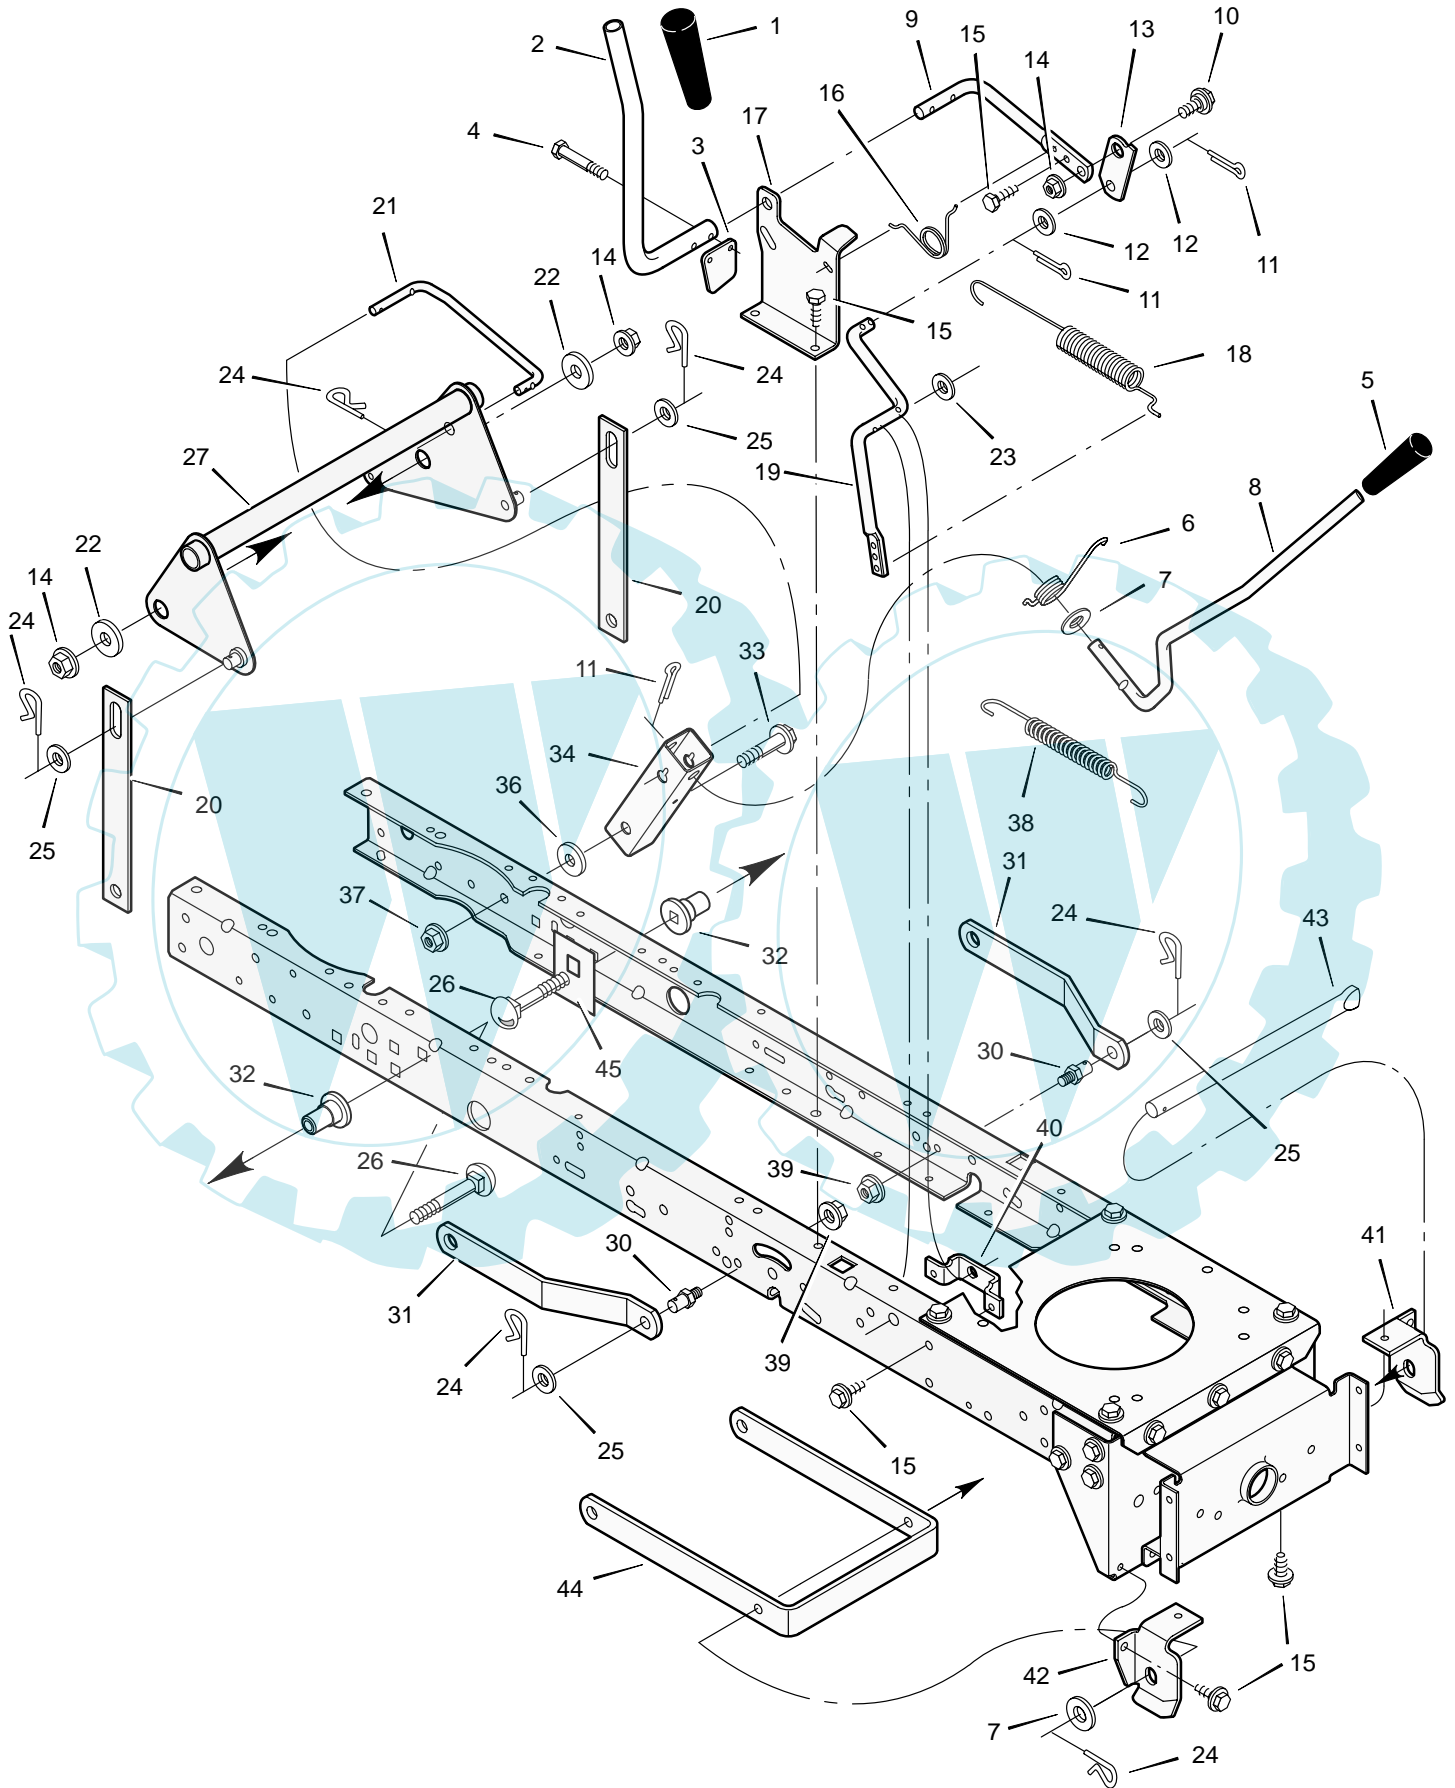

MODEL 385012x68B

**REPAIR PARTS
STEERING**

Key No.	Description	Part No.	Key No.	Description	Part No.
1	Wheel, Steering	095336	23	Washer	17x104
2	Post, Steering	690625	24	Washer	017x53 Z
3	Insert, Steering Wheel	095336	25	Nut, Flange	015x84
4	Bearing	094124	26	Axle Assembly	690210E700
5	Nut, Flange	15x111	27	Drag Link, Left	095329E700
6	Bolt, Shoulder	009x57	28	Spindle Assembly, Right	094575E700
7	Gear, Pinion	690183E700	29	Drag Link, Right	095328E700
8	Ring, Snap	011x25	30	Screw	26x249
9	Gear, Sector	094121E700	31	Bearing, Wheel	091334
10	Bearing	094123	32	Stem, Valve	024373
11	Bolt	001x84	33	Tire *	091923
12	Plate, Steering	1001121E700	--	Tube	407924
13	Plate, Engine	094006E700	34	Wheel and Tire Assembly	094578-601
14	Nut, Flange	015x88	35	Washer	17x195
15	Nut, Flange	15x118	36	Washer	17x192
16	Bracket, Hanger	1001270E700	37	Washer	17x113
17	Axle, Hanger	094007E700	38	Hub Cap	094618
18	Bolt	01x146	39	Screw	26x267
19	Pin, Cotter	030x49	40	Bellows	092059
20	Bearing	690150	41	Bolt	0025x3
21	Spindle Assembly, Left	094576E700	42	Washer	17x146
22	Bolt	01x111			

* When you order a tire, make sure to give the brand name of the tire so that the tread pattern on the tire will match.
F-030748L

MODEL 385012x68B

REPAIR PARTS
MOWER HOUSING SUSPENSION