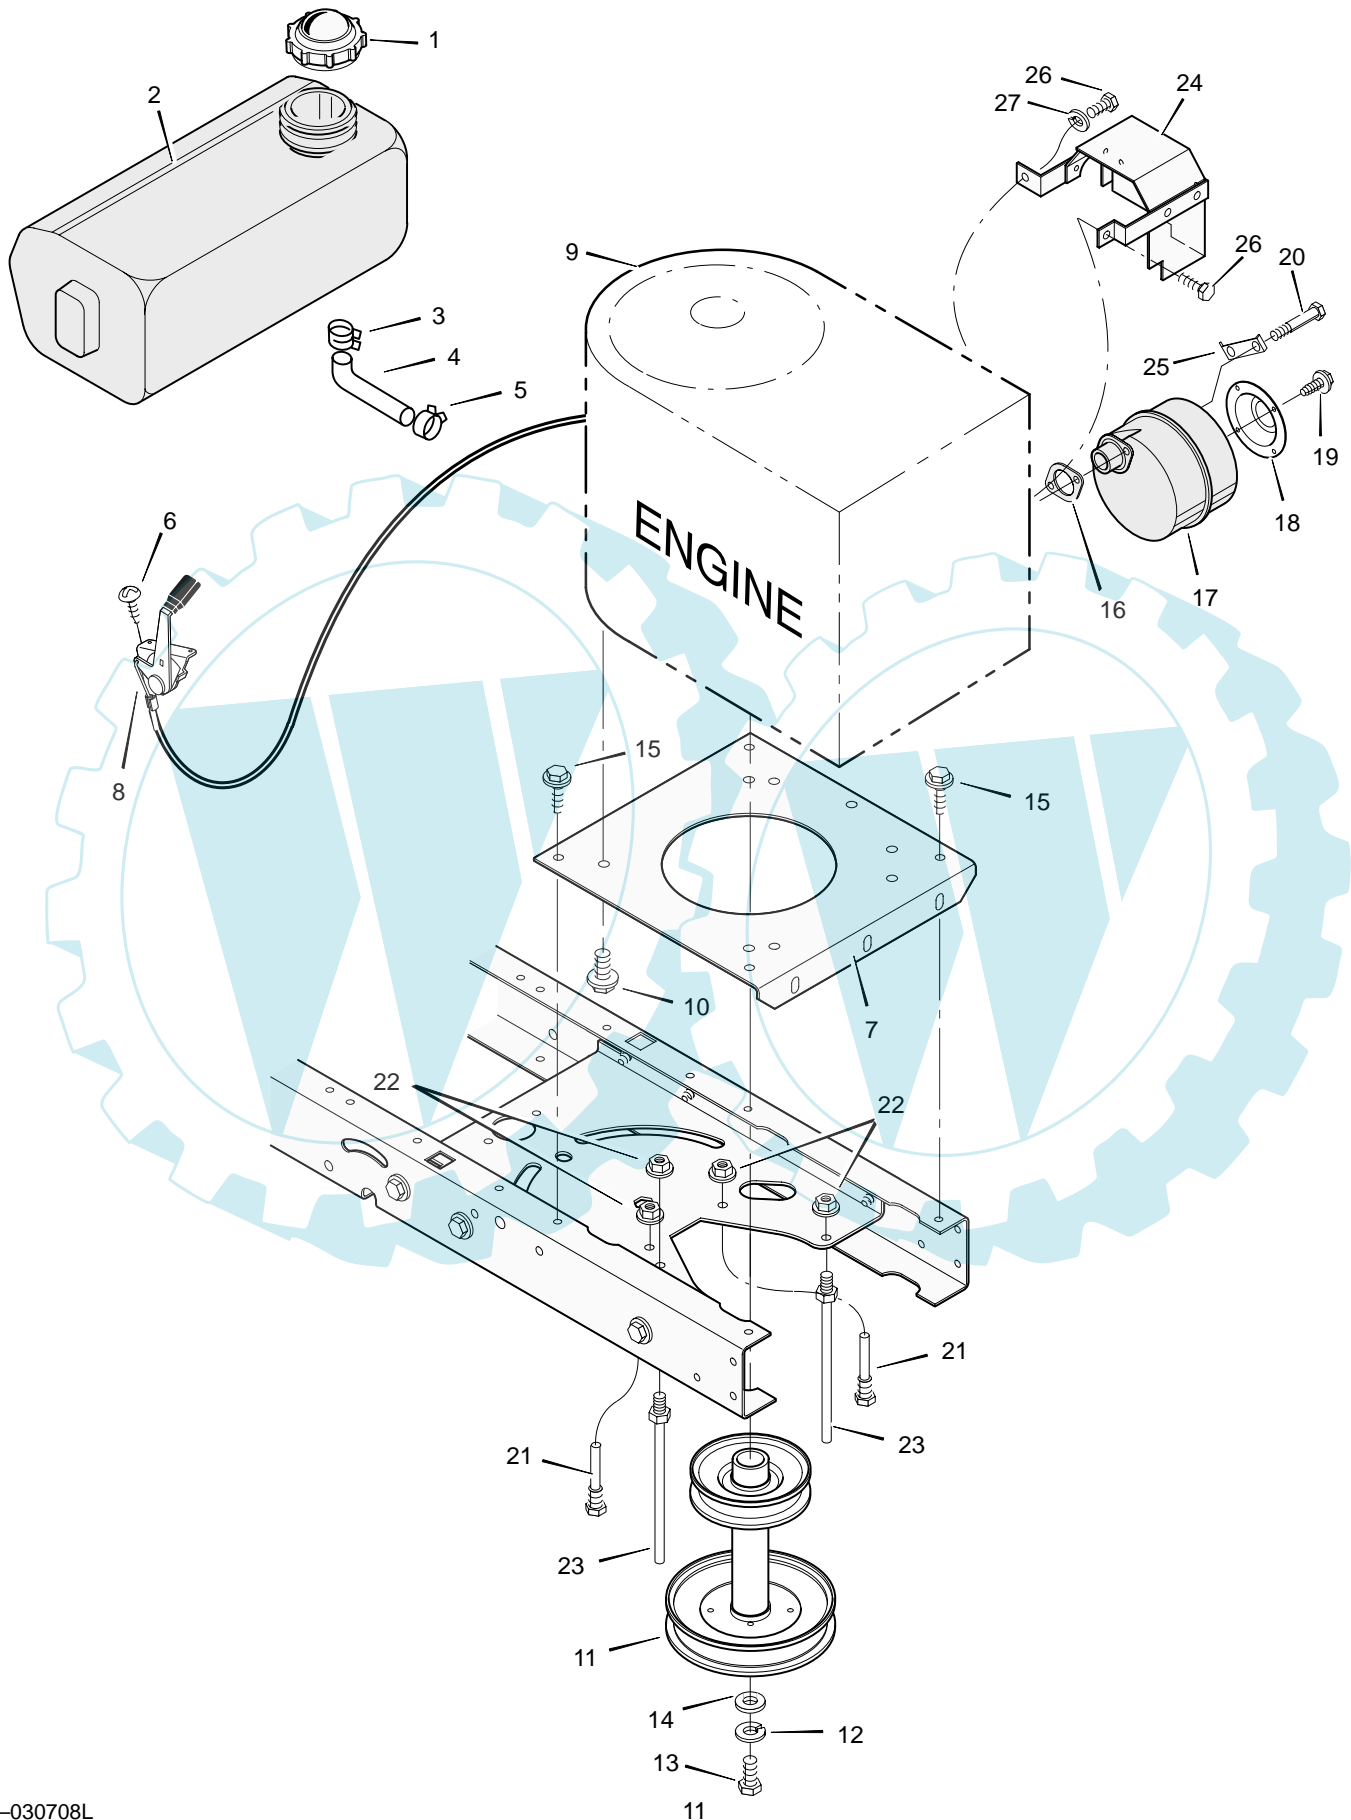

* Includes Key No. 17, 18, 30, 31, 32, 33, 45, 46, 47 and 51.

MODEL 385011x50B

REPAIR PARTS ENGINE MOUNT

MODEL 385011x50B

REPAIR PARTS ENGINE MOUNT

Key No.	Description	Part No.
1	Fuel Cap	092317
2	Fuel Tank	690281
3	Hose Clamp	095197
4	Fuel Line (must cut to length)	7601033
5	Hose Clamp	095197
6	Screw	26x201
7	Plate, Engine	094006E700
8	Throttle Control	092371
9	Engine*	—
10	Bolt, Engine Mount	0025x7
11	Stack Pulley Assembly	690439 Z
12	Lockwasher	019x35
13	Bolt, Hex	01x140
14	Washer	018x32
15	Screw	26x249
16	Gasket	091309
17	Muffler	091271
18	Deflector, Muffler	094099 Z
19	Screw	26x208
20	Bolt, Hex	01x134
21	Guide, Belt	093349
22	Nut, Flange	015x79 Z
23	Guide, Belt	094066
24	Shield, Heat	690293
25	Lock, Screw	092378
26	Screw	26x263
27	Washer	018X32