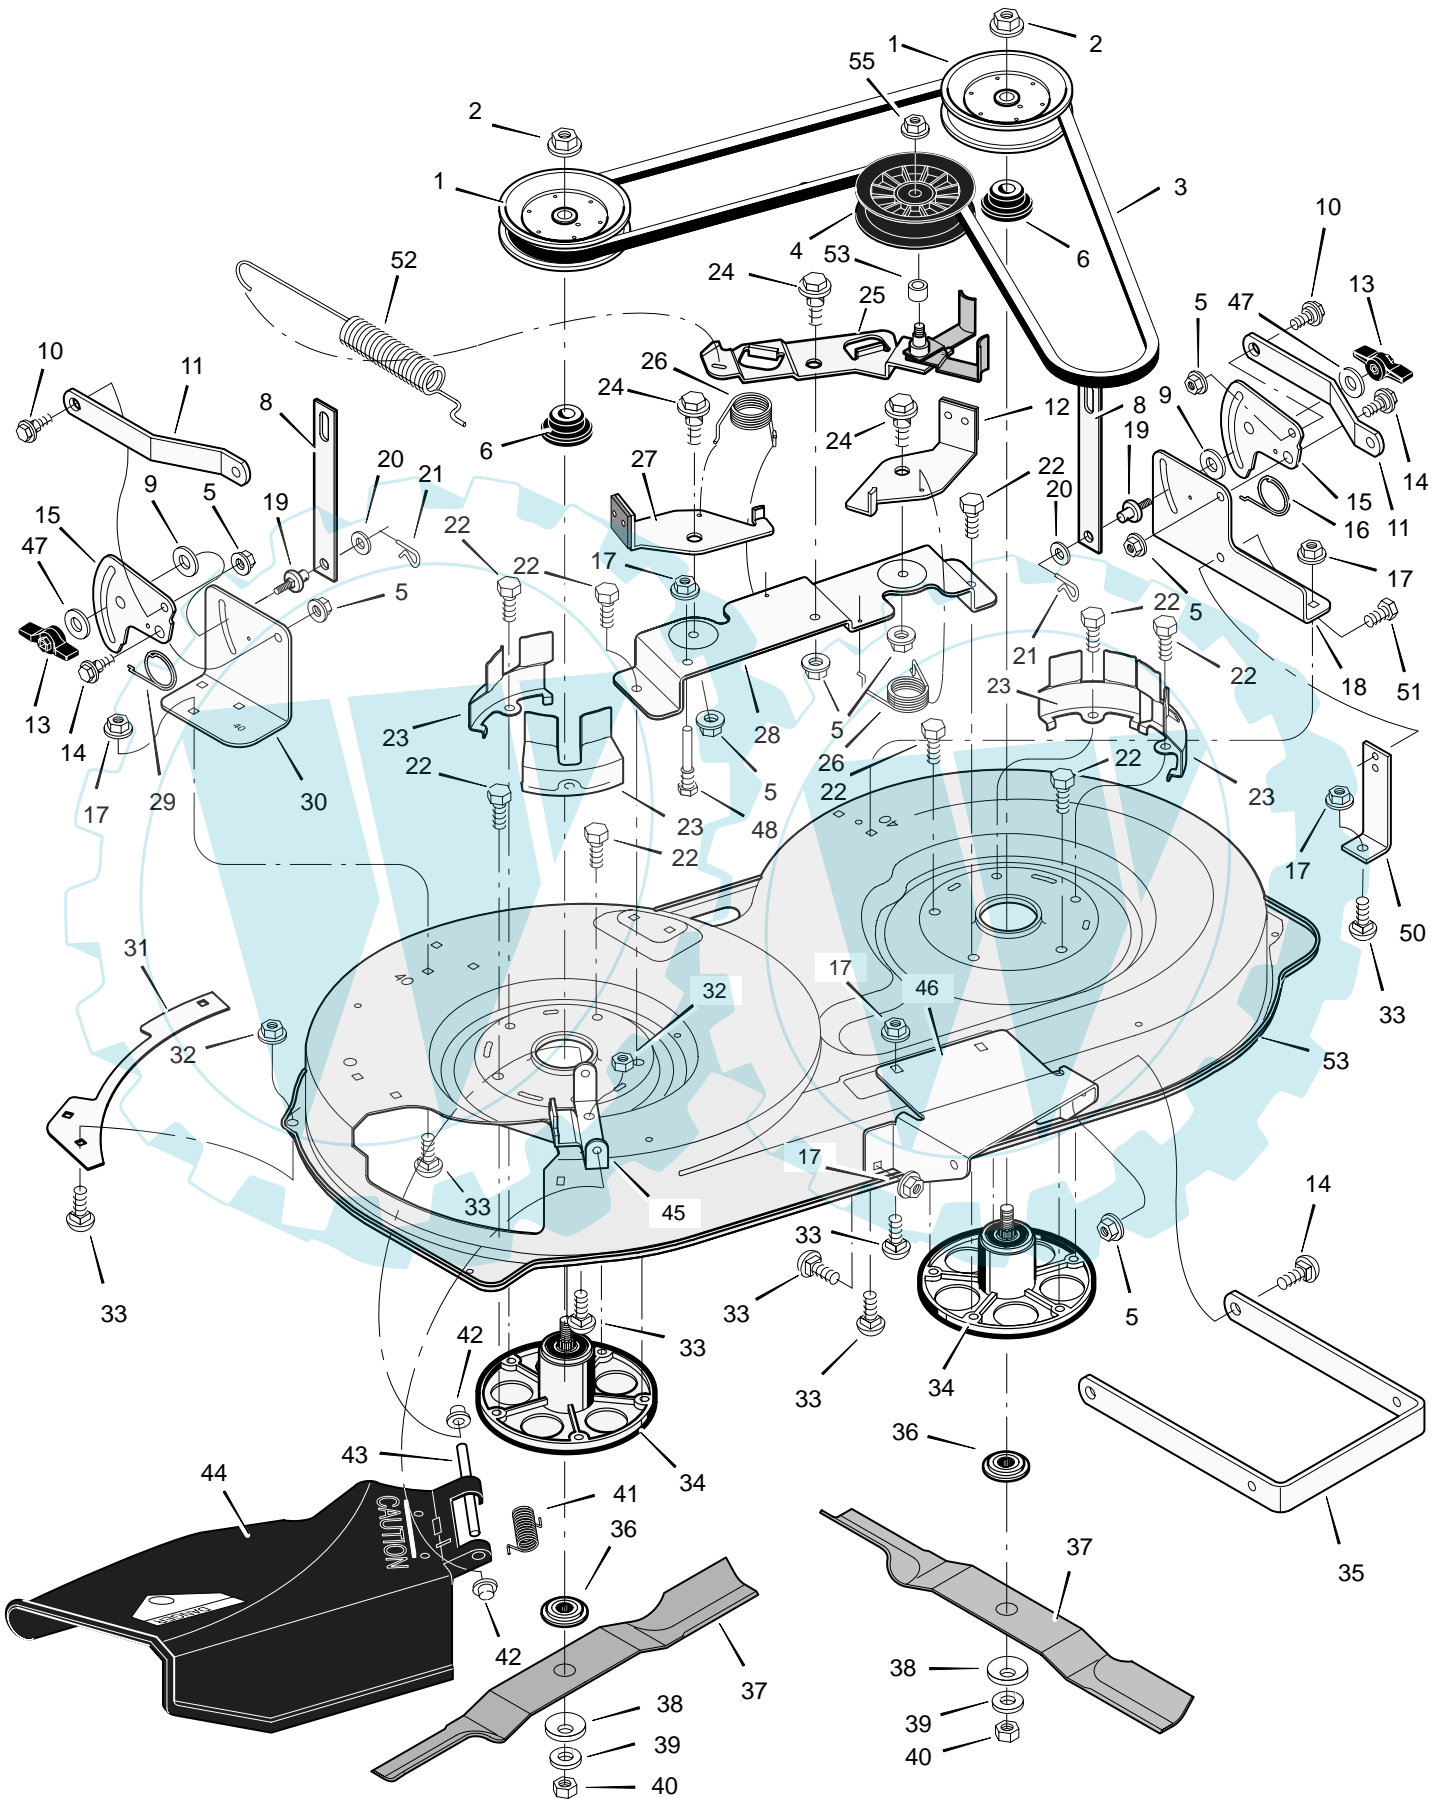

MODEL 385011x50B

REPAIR PARTS MOWER HOUSING

F-030708L

9

MODEL 385011x50B

REPAIR PARTS MOWER HOUSING

Key No.	Description	Part No.	Key No.	Description	Part No.
1	Pulley, Jackshaft	092852	29	Spring	166x42
2	Nut, Hex	15x140	30	Bracket, Right Suspension	094052E701
3	Belt, Mower Drive	037x86	31	Plate	091770E700
4	Pulley, Idler	690387	32	Nut, Flange	015x88
5	Nut, Flange	015x84	33	Bolt, Carriage	002x53
6	Spacer, Pulley	1001197	34	Mandrell (Includes Key 6)	1001200
8	Link, Lift	690212E701	35	Bracket, Suspension	690539E701
9	Pad, Friction	094137	36	Adapter, Blade	690411
10	Bolt, Shoulder	009x52	37	Blade	1001427E701
11	Bracket, Suspension	094055E701	38	Washer	17x166
12	Pad Assembly, Left Brake	094049E701	39	Washer	17x165
13	Knob	094068	40	Nut	15x100
14	Bolt, Shoulder	009x51	41	Spring	0166x4
15	Plate, Suspension	094128E700	42	Cap, Push On	028x23
16	Spring	166x43	43	Rod, Pivot	094957 Z
17	Nut, Flange	015x79	44	Deflector Assembly	094707
18	Bracket, Left Suspension	094054E700	45	Bracket, Deflector	094956E701
19	Pin, Hanger	095194	46	Bracket, Front Hanger	094062E700
20	Washer	017x91	47	Washer	017x45 Z
21	Pin, Cotter	0031x4	48	Guide, Belt	094781
22	Bolt	0025x7	50	Bracket, Support	094681E700
23	Cover, Pulley	094051E701	51	Screw	26x249
24	Bolt, Shoulder	009x39	52	Spring, Extension	165x118
25	Arm, Idler	1001499	53	Spacer	690369
26	Spring	166x41	54	Housing, Blade *	094061E700
27	Pad Assembly, Right Brake	094047E701	55	Nut, Flange	015x98
28	Bracket Assembly, Brake	094059E700	1-55	Complete Mower Housing Assembly	776000

* Includes Key No. 17, 18, 30, 31, 32, 33, 45, 46, 47 and 51.