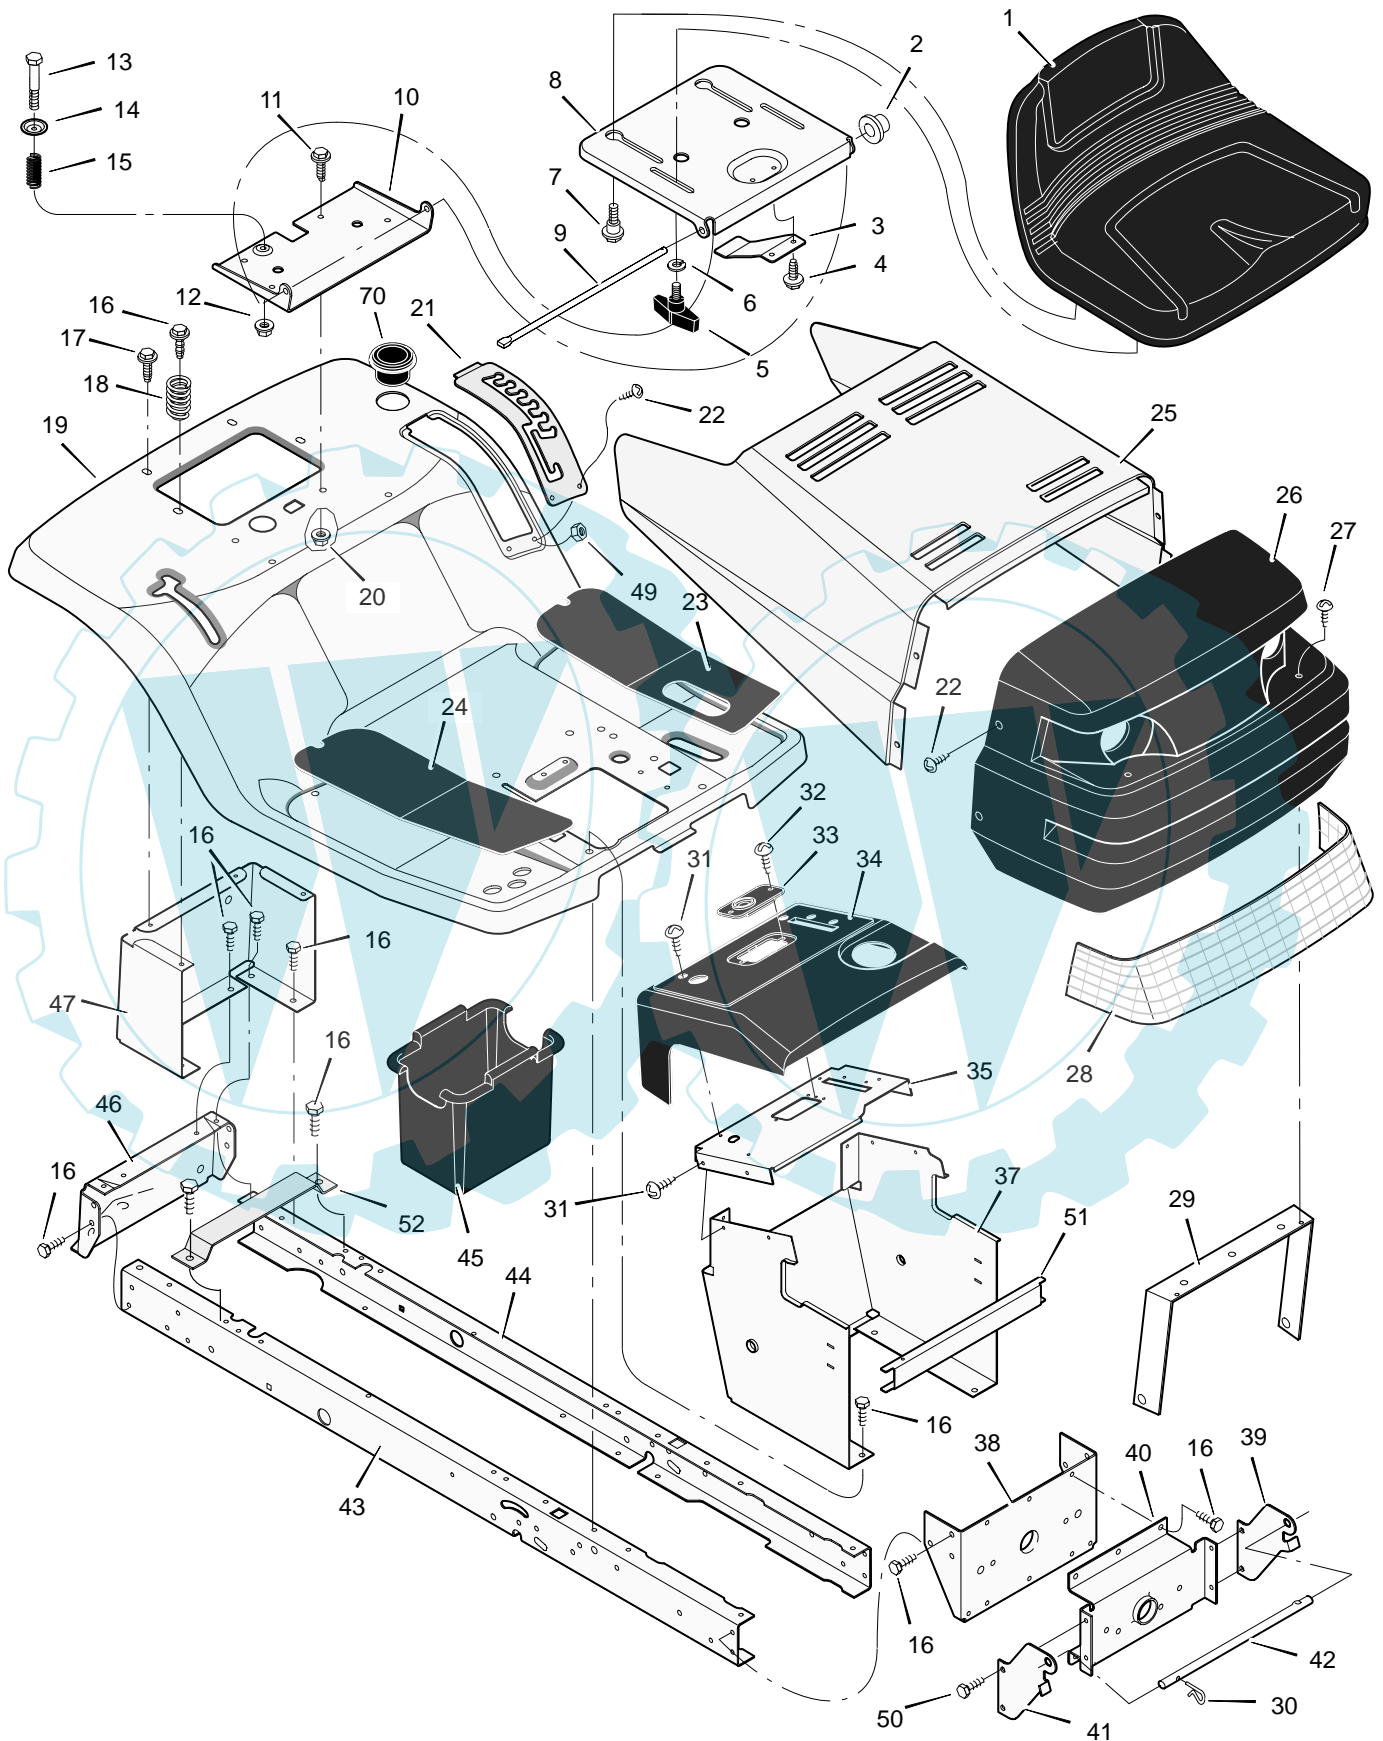

MODEL 385011x50B

REPAIR PARTS CHASSIS & HOOD

MODEL 385011x50B

REPAIR PARTS CHASSIS & HOOD

Key No.	Description	Part No.	Key No.	Description	Part No.
1	Seat	690567	28	Lens	092334
2	Cap, Push On	028x23	29	Brace, Grille	092448
3	Spring	094057	30	Pin, Hair	0031x4
4	Screw	26x229	31	Screw	26x270
5	Bolt, Wing	1001054	32	Screw	26x238
6	Washer	017x47	33	Bearing, Steering	094214
7	Bolt, Shoulder	009x56	34	Dash	776061
8	Support, Seat	094154E701	35	Plate, Dash	094211E700
9	Rod, Pivot	094156 Z	36	Panel, Access	093007E701
10	Bracket, Pivot	094153E700	37	Support, Dash	095323E700
11	Bolt	001x45	38	Bracket, Rear Hanger	1001270E701
12	Nut	015x89	39	Support, Left Grille	690544E700
13	Bolt, Shoulder	009x55	40	Axle, Hanger	094007E701
14	Washer	094155 Z	41	Support, Right Grille	690543E700
15	Spring	164x31	42	Rod, Pivot	092332 Z
16	Screw	26x249	43	Frame, Right	1001268E701
17	Screw	26x263	44	Frame, Left	1001269E701
18	Spring	164x30	45	Container, Battery	690424
19	Deck, Seat	1001558E245	46	Plate, Hitch	1001002E701
20	Nut	015x88	47	Panel, Rear	690434E701
21	Plate, Index	094829E701	49	Nut	015x81
23	Mat, Left	094999	50	Screw	26x277
24	Mat, Right	094998	52	Support, Battery	690482E701
25	Hood	092333E245	51	Channel	094215E700
26	Grille Assembly (Includes Lens)	094867E701	70	Holder, Cup	1001542
27	Screw	26x239	—	Instruction Book & Parts List	F-030708L