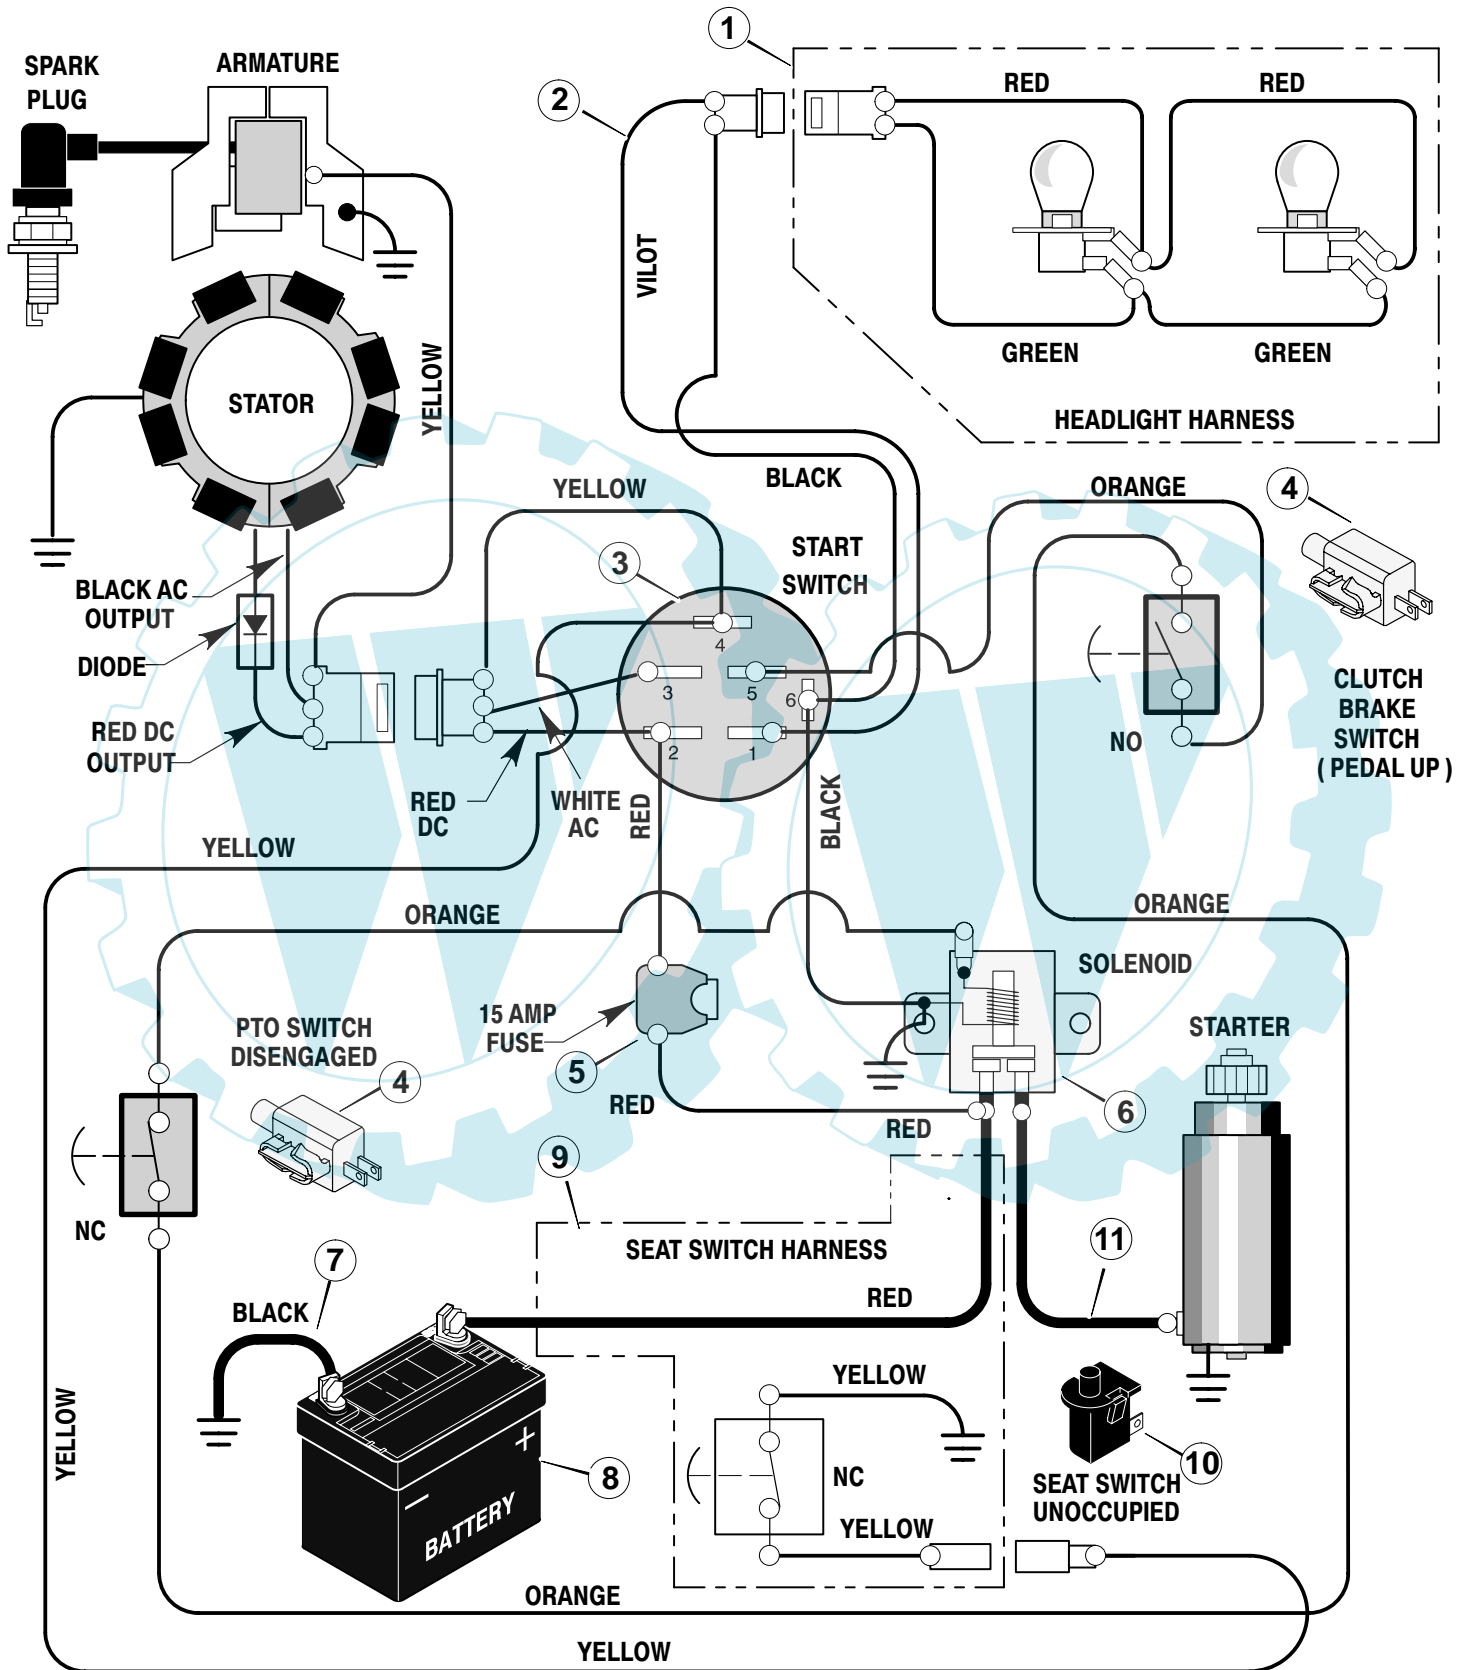

* Includes Key No. 17, 18, 30, 31, 32, 33, 45, 46, 47 and 51.

MODEL 385011x50B

REPAIR PARTS ENGINE MOUNT

MODEL 385011x50B

REPAIR PARTS ENGINE MOUNT

Key No.	Description	Part No.
1	Fuel Cap	092317
2	Fuel Tank	690281
3	Hose Clamp	095197
4	Fuel Line (must cut to length)	7601033
5	Hose Clamp	095197
6	Screw	26x201
7	Plate, Engine	094006E700
8	Throttle Control	092371
9	Engine*	—
10	Bolt, Engine Mount	0025x7
11	Stack Pulley Assembly	690439 Z
12	Lockwasher	019x35
13	Bolt, Hex	01x140
14	Washer	018x32
15	Screw	26x249
16	Gasket	091309
17	Muffler	091271
18	Deflector, Muffler	094099 Z
19	Screw	26x208
20	Bolt, Hex	01x134
21	Guide, Belt	093349
22	Nut, Flange	015x79 Z
23	Guide, Belt	094066
24	Shield, Heat	690293
25	Lock, Screw	092378
26	Screw	26x263
27	Washer	018X32

MODEL 385011x50B

**REPAIR PARTS
ELECTRICAL SYSTEM**

Key No.	Description	Part No.
1	Harness, Light Wire	250x92
	Socket, Light	092372
	Bulb, Light	090084
2	Harness, Chassis Wire	250x113
3	Switch, Ignition	092377
	Key, Ignition	020729
	Nut, Hex	091489
	Cap, Ignition	091488
4	Switch, Limit	1001575
5	Fuse	302031
	Holder, Fuse	407078
6	Solenoid	094613
	Screw, Mounting	26x229
	Locknut	15x116
7	Cable, Battery Ground	024x32
	Screw, Ground Cable	26x213
8	Battery	021075
	Bolt, Carriage	002x82
	Wingnut	014x79
	Boot, Battery –Positive	690604
9	Harness, Seat Switch Wire	250x67
10	Switch, Seat Sensor	094159
11	Cable	024x31