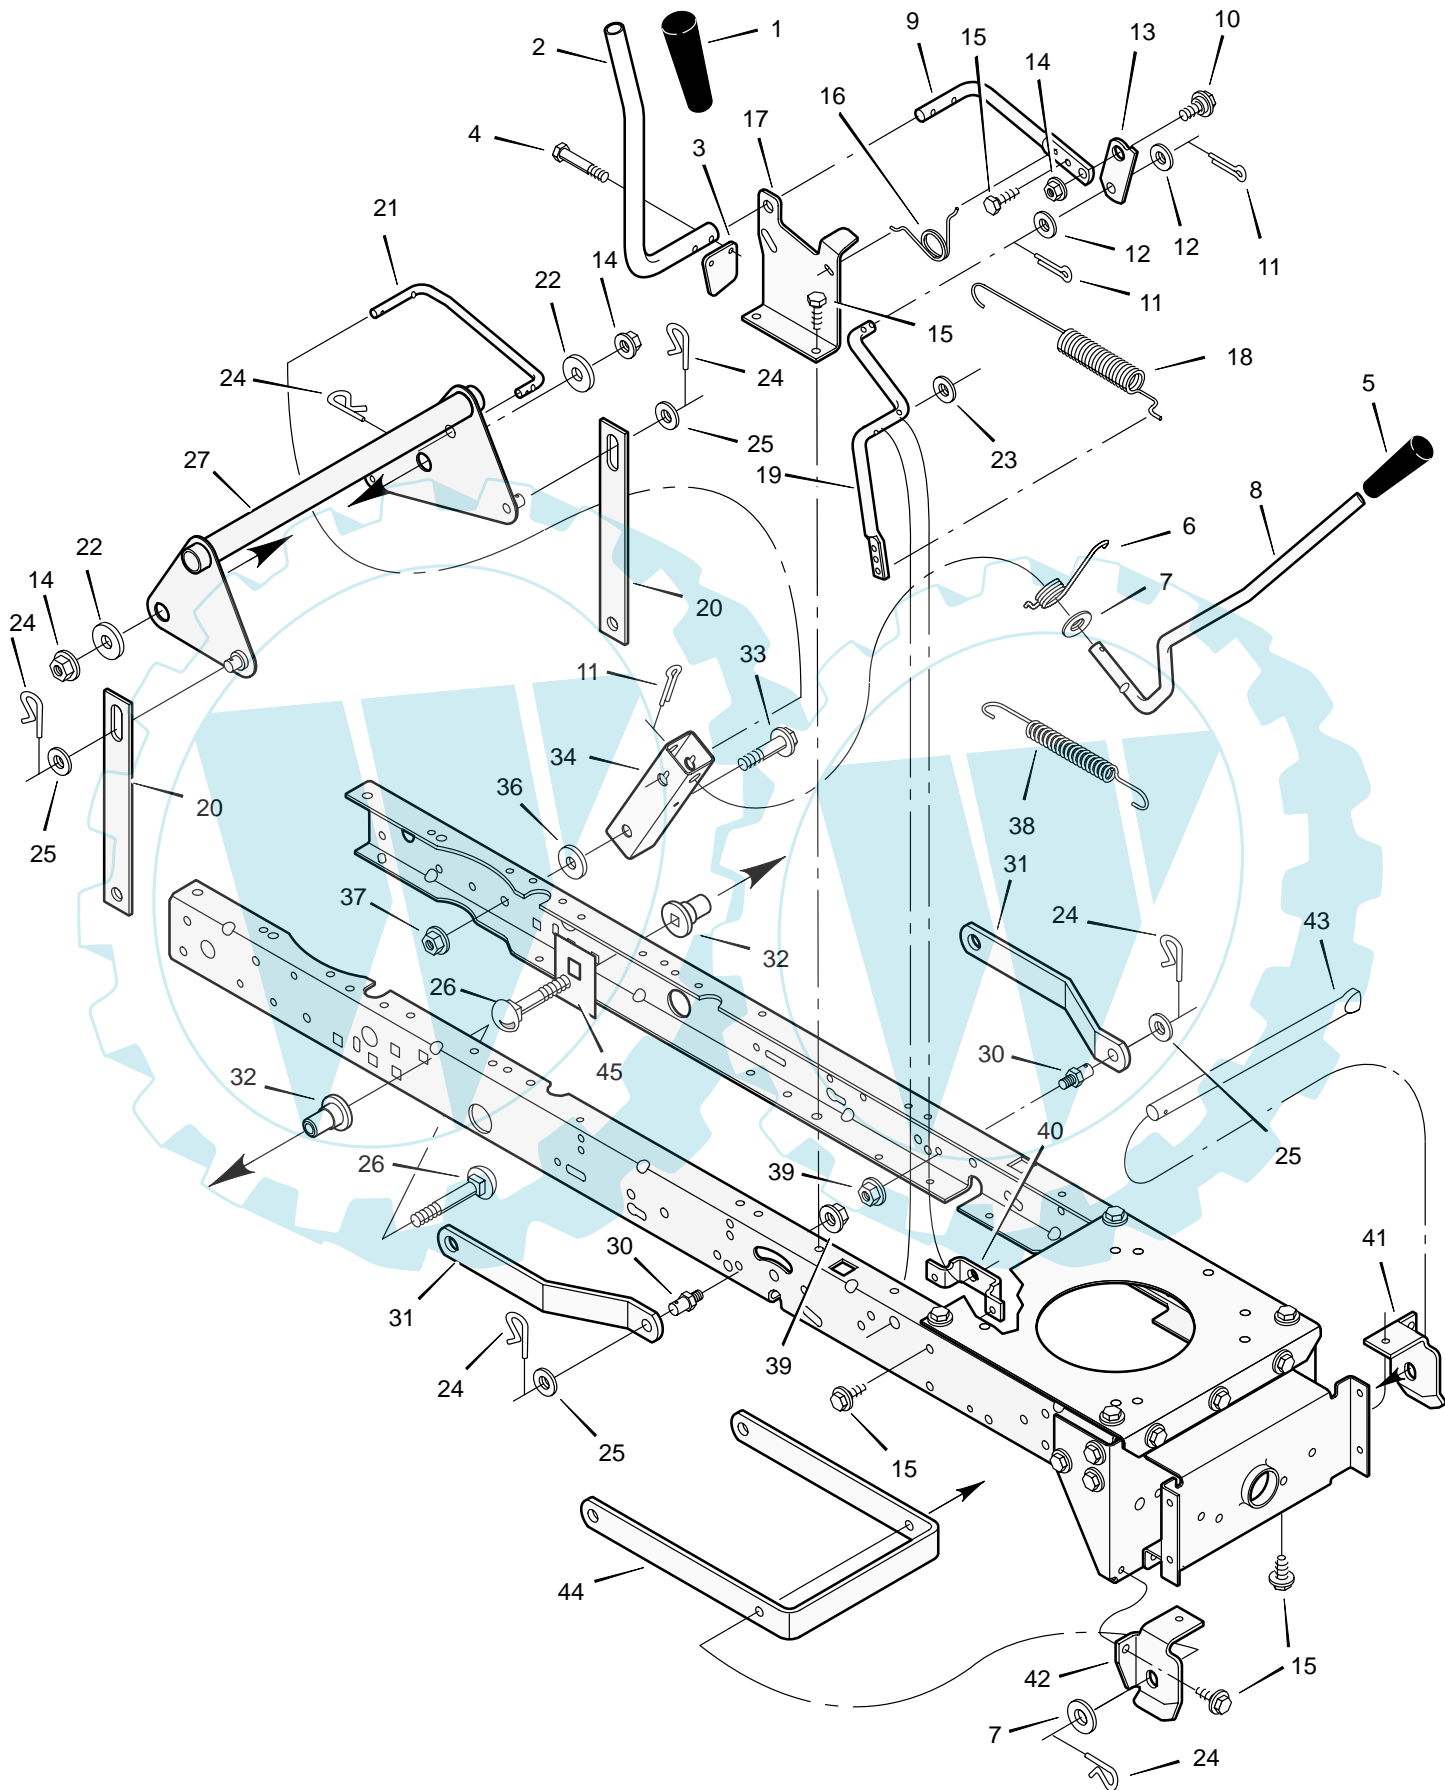

MODEL 385011x50B

REPAIR PARTS MOWER HOUSING SUSPENSION

MODEL 385011x50B

**REPAIR PARTS
MOWER HOUSING SUSPENSION**

Key No.	Description	Part No.	Key No.	Description	Part No.
1	Grip	092698	22	Washer	17x168
2	Handle, PTO	094346 Z	23	Washer	017x57
3	Pad, Switch	094022 Z	24	Pin, Hair	0031x4
4	Bolt	0025x3	25	Washer	017x91
5	Grip	092697	26	Bolt, Carriage	002x85
6	Spring	166x40	27	Lever Assembly, Lift	1001111E700
7	Washer	17x103	30	Pin	094067
8	Handle, Lift	690533	31	Bracket, Rear Suspension	094055E701
9	Lever, PTO	094017 Z	32	Spacer, Lifter	690151
10	Bolt, Shoulder	009x39	33	Bolt, Shoulder	009x53
11	Pin, Cotter	030x20	34	Bracket, Pivot	094015E700
12	Washer	017x57	36	Washer	17x191
13	Link, PTO	094004 Z	37	Nut, Flange	015x84
14	Nut, Flange	015x84	38	Spring	165x131
15	Screw	26x249	39	Nut, Flange	015x68
16	Spring	166x39	40	Bracket, PTO	094005E700
17	Bracket, PTO	094018E701	41	Hanger, Left Deck	094027E700
18	Spring	165x118	42	Hanger, Right Deck	094026E700
19	Crank, PTO	690394E701	43	Rod, Hanger	094158 Z
20	Link, Lift	690212E701	44	Bracket, Suspension	690539E701
21	Link, Lift Handle	690122E701	45	Plate, Stiffening	1001098E701