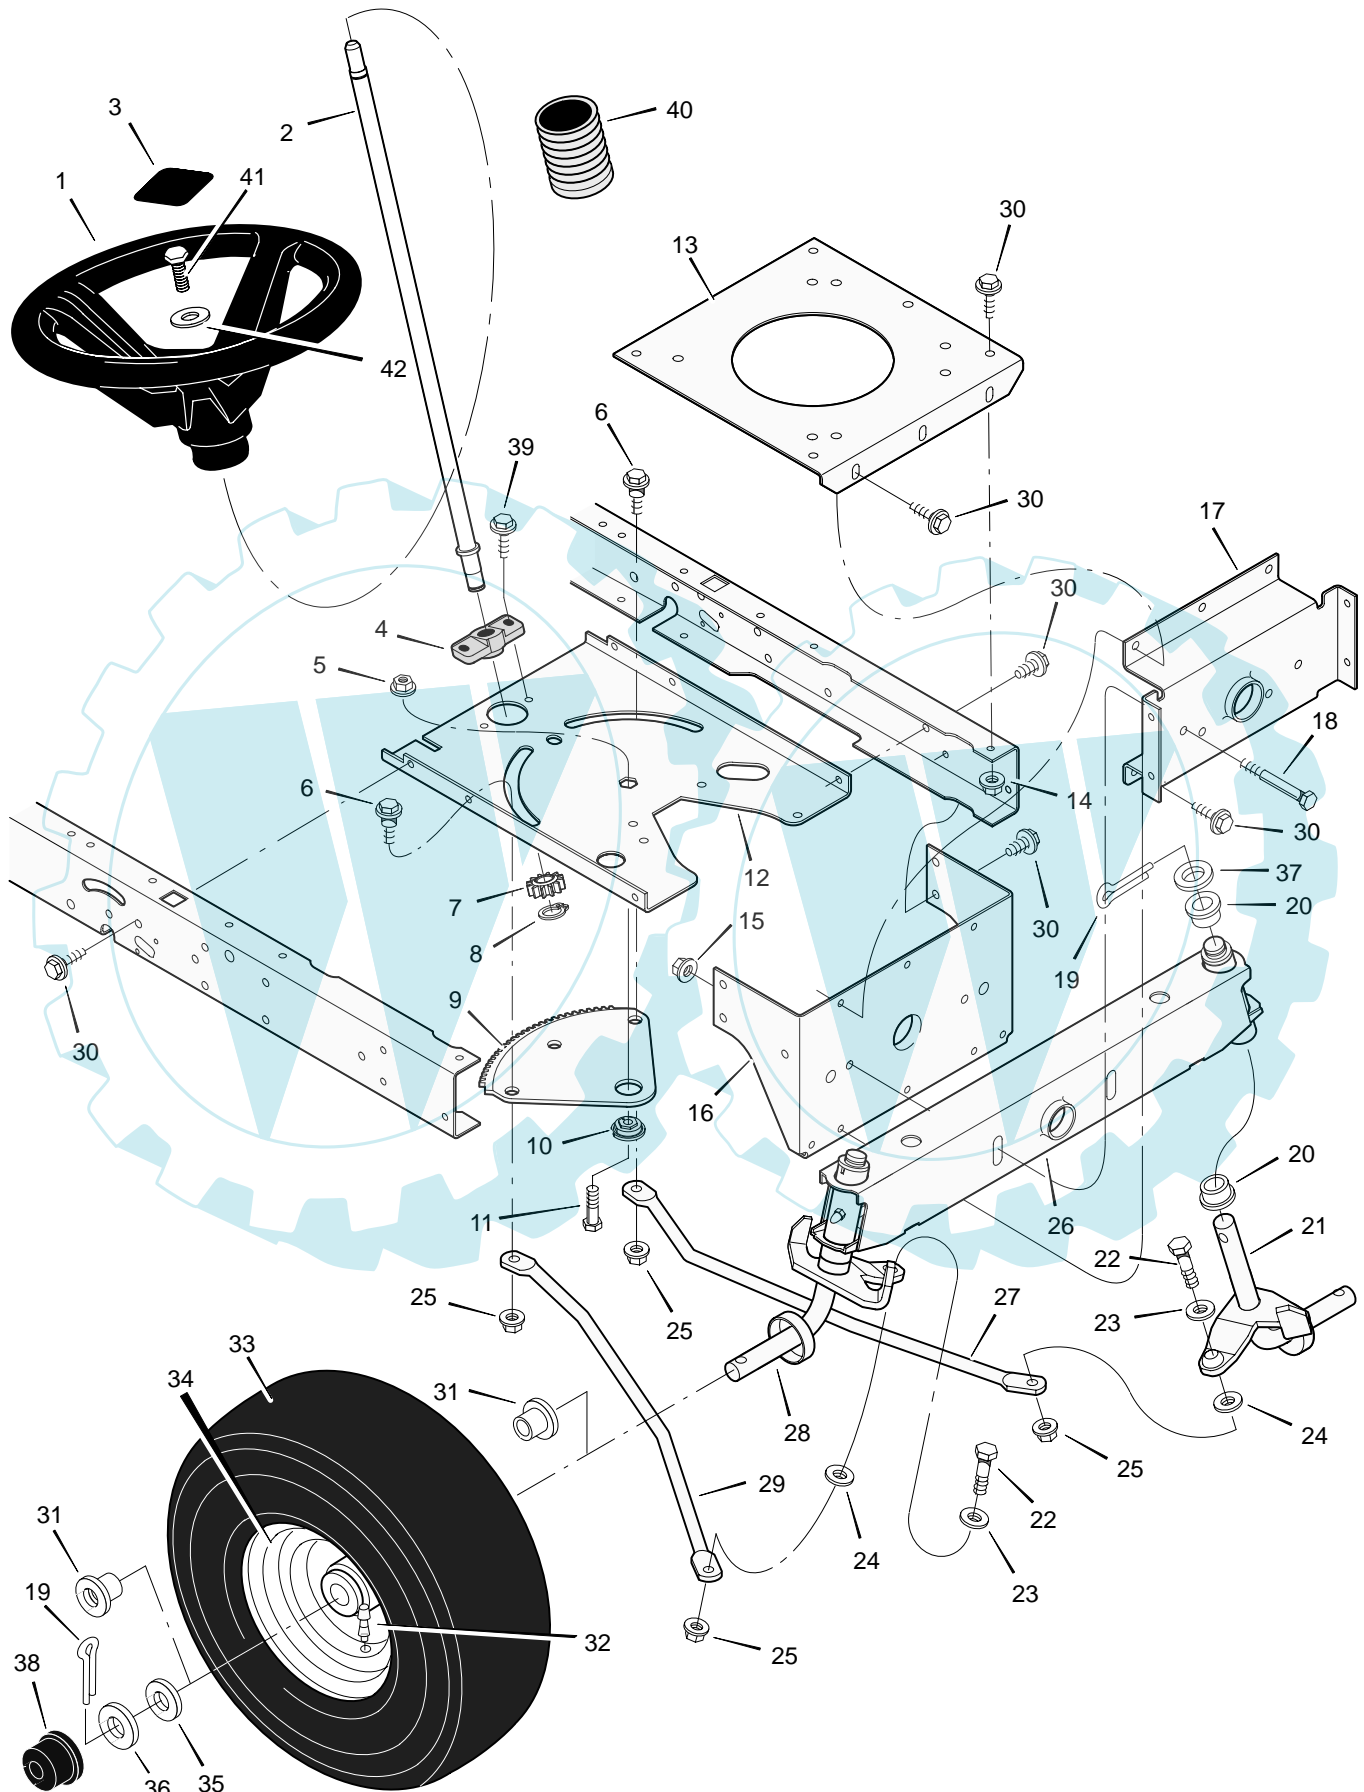

MODEL 385011x50B

REPAIR PARTS
STEERING

F-030708L

MODEL 385011x50B

**REPAIR PARTS
STEERING**

Key No.	Description	Part No.	Key No.	Description	Part No.
1	Wheel, Steering	095184	23	Washer	17x104
2	Post, Steering	690626	24	Washer	017x53 Z
3	Insert, Steering Wheel	711325	25	Nut, Flange	015x84
4	Bearing	094124	26	Axle Assembly	7601037
5	Nut, Flange	15x111	27	Drag Link, Left	095329E701
6	Bolt, Shoulder	009x57	28	Spindle Assembly, Right	094575E701
7	Gear, Pinion	690183	29	Drag Link, Right	095328E701
8	Ring, Snap	011x25	30	Screw	26x249
9	Gear, Sector	094121	31	Bearing, Wheel	091334
10	Bearing	094123	32	Stem, Valve	024373
11	Bolt	001x84	33	Tire *	091923
12	Plate, Steering	1001121E701	—	Tube	407924
13	Plate, Engine	094006E700	34	Wheel and Tire Assembly	094578-601
14	Nut, Flange	015x88	35	Washer	17x195
15	Nut, Flange	15x118	36	Washer	17x192
16	Bracket, Hanger	1001270E701	37	Washer	17x113
17	Axle, Hanger	094007E701	38	Hub Cap	094618
18	Bolt	01x146	39	Screw	26x267
19	Pin, Cotter	030x49	40	Bellows	054789
20	Bearing	690150	41	Bolt	0025x3
21	Spindle Assembly, Left	094576E701	42	Washer	17x146
22	Bolt	01x111			

* When you order a tire, make sure to give the brand name of the tire so that the tread pattern on the tire will match.
F-030708L