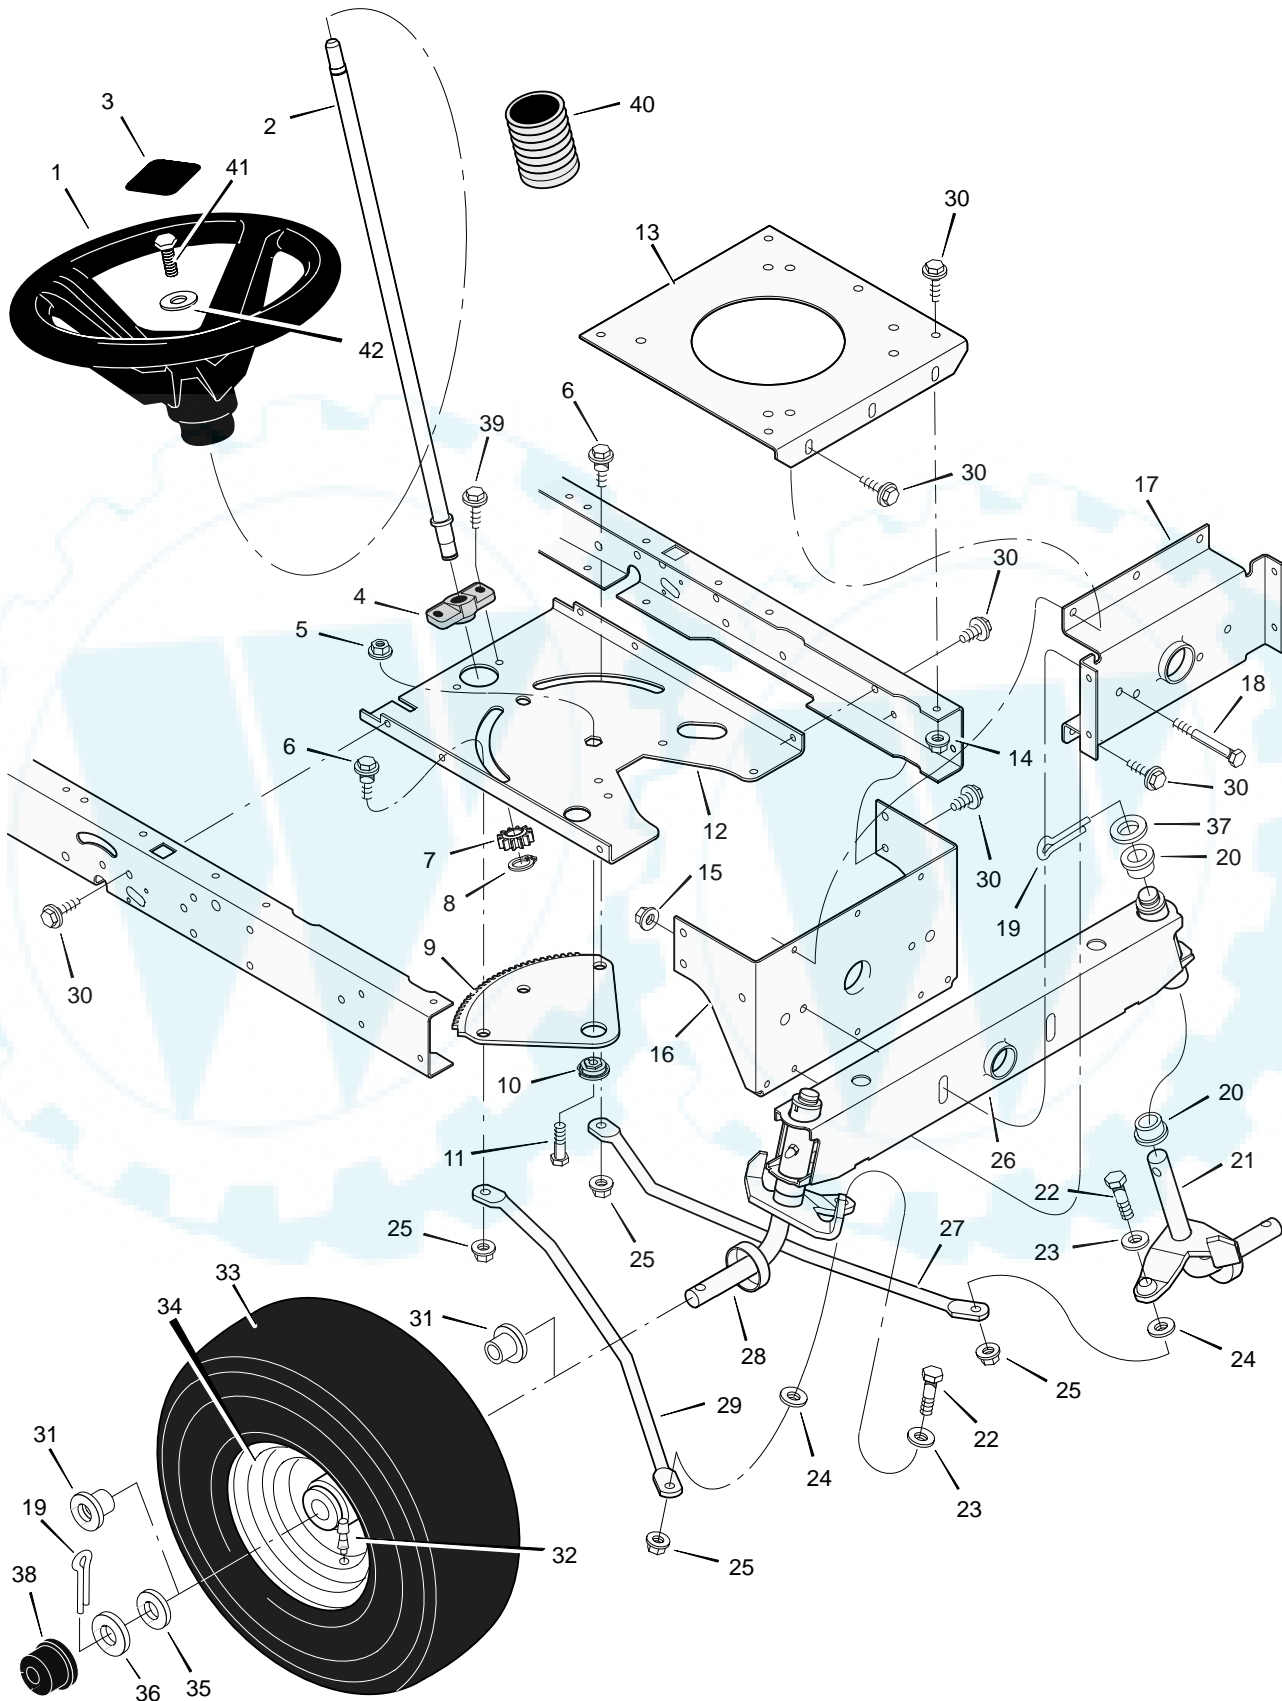

MODEL 385011x50A

**REPAIR PARTS
STEERING**

MODEL 385011x50A

REPAIR PARTS STEERING

Key No.	Description	Part No.	Key No.	Description	Part No.
1	Wheel, Steering	095184	23	Washer	17x104
2	Post, Steering	690626	24	Washer	017x53 Z
3	Insert, Steering Wheel	711325	25	Nut, Flange	015x84
4	Bearing	094124	26	Axle Assembly	690210E700
5	Nut, Flange	15x111	27	Drag Link, Left	095329E700
6	Bolt, Shoulder	009x57	28	Spindle Assembly, Right	094575E700
7	Gear, Pinion	690183E700	29	Drag Link, Right	095328E700
8	Ring, Snap	011x25	30	Screw	26x249
9	Gear, Sector	094121E700	31	Bearing, Wheel	091334
10	Bearing	094123	32	Stem, Valve	024373
11	Bolt	001x84	33	Tire *	091923
12	Plate, Steering	1001121E700	—	Tube	407924
13	Plate, Engine	094006E700	34	Wheel and Tire Assembly	094578-601
14	Nut, Flange	015x88	35	Washer	17x195
15	Nut, Flange	15x118	36	Washer	17x192
16	Bracket, Hanger	1001270E700	37	Washer	17x113
17	Axle, Hanger	094007E700	38	Hub Cap	094618
18	Bolt	01x146	39	Screw	26x267
19	Pin, Cotter	030x49	40	Bellows	054789
20	Bearing	690150	41	Bolt	0025x3
21	Spindle Assembly, Left	094576E700	42	Washer	17x146
22	Bolt	01x111			

* When you order a tire, make sure to give the brand name of the tire so that the tread pattern on the tire will match.