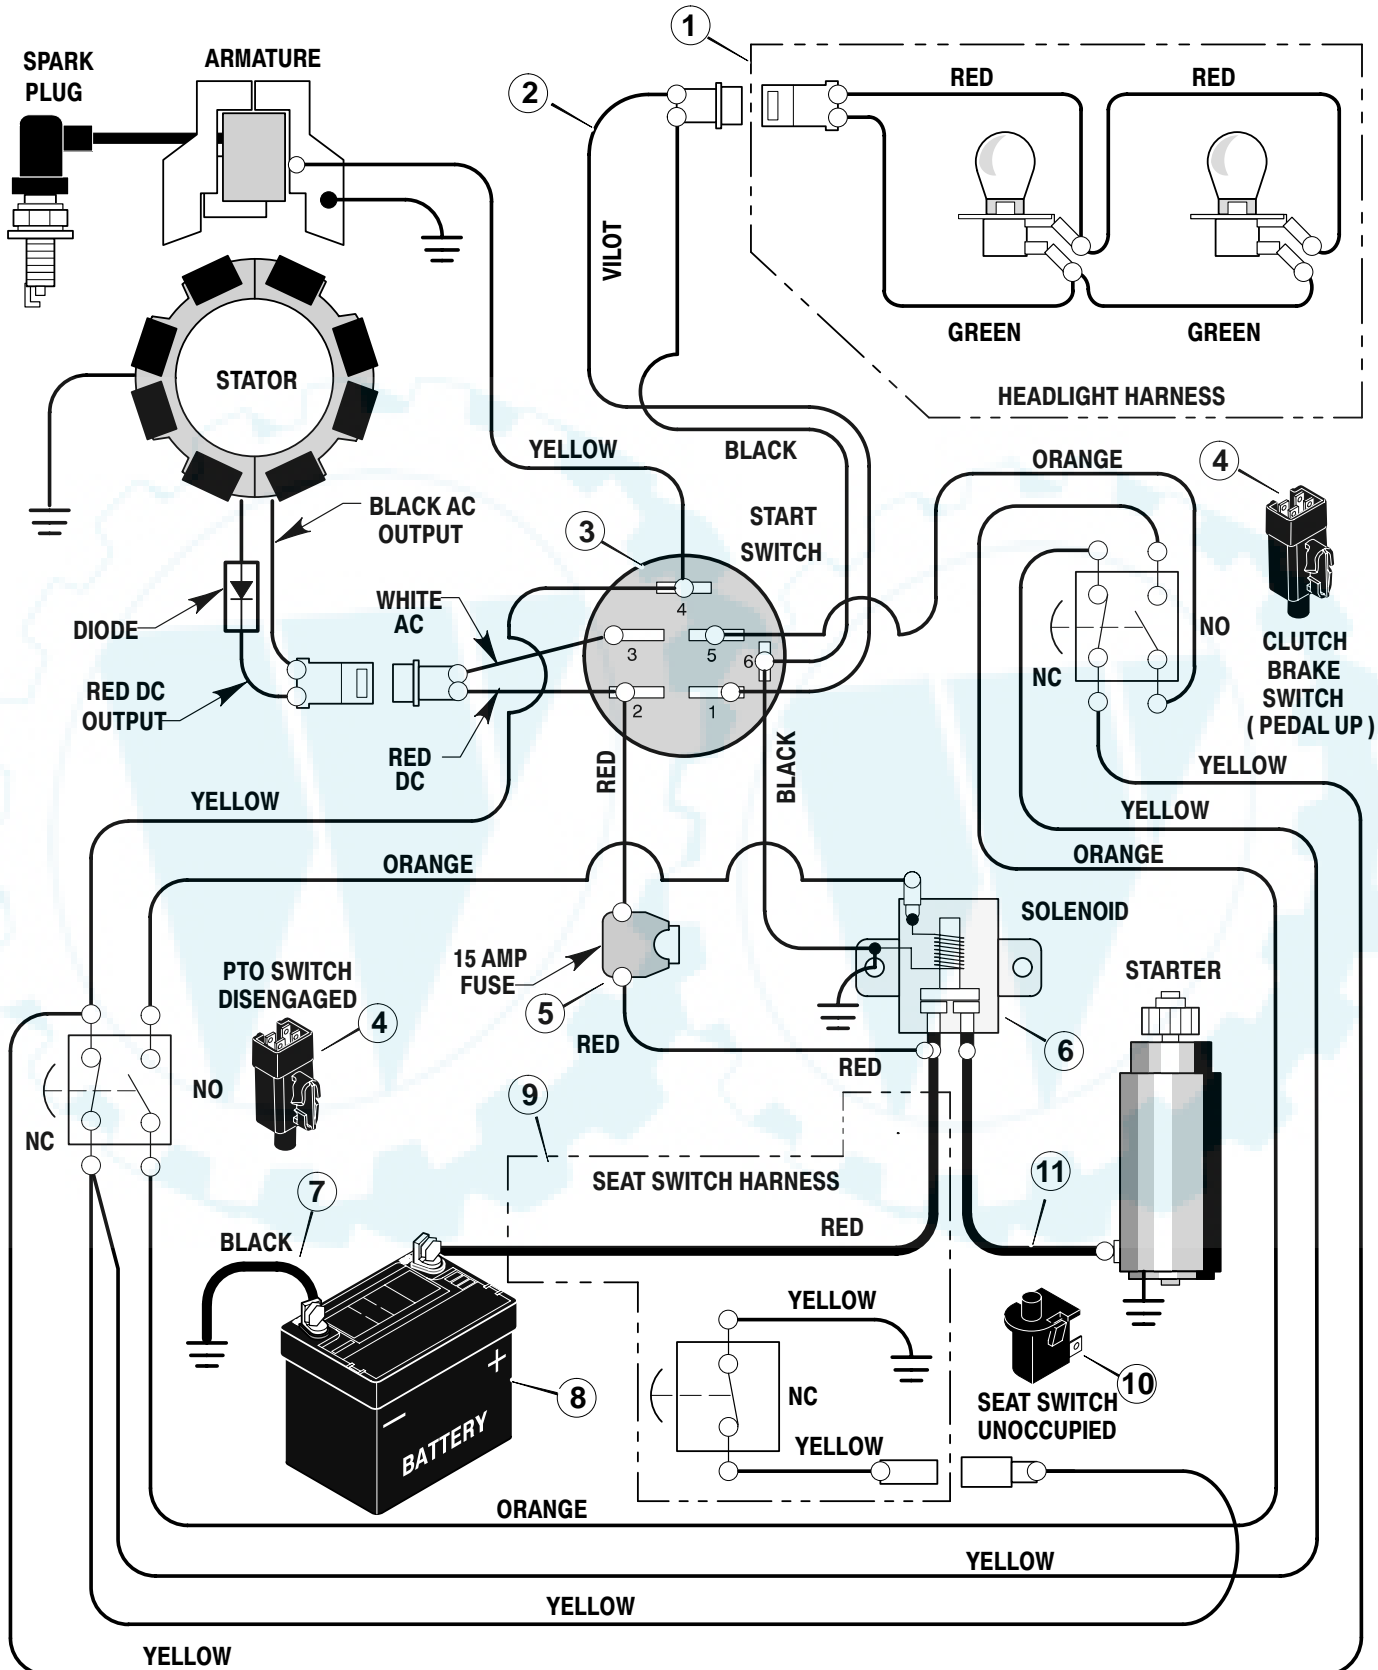

MODEL 385011x50A

REPAIR PARTS ENGINE MOUNT

Key No.	Description	Part No.
1	Fuel Cap	092317
2	Fuel Tank	690263
3	Hose Clamp **	095197
4	Fuel Line (must cut to length) **	7001033
5	Hose Clamp	095197
6	Screw	26x201
7	Plate, Engine	094006E70 0
8	Throttle Control	092371
9	Engine*	—
10	Bolt, Engine Mount	0025x7
11	Stack Pulley Assembly	690439 Z
12	Lockwasher	019x35
13	Bolt, Hex	01x140
14	Washer	018x32
15	Screw	26x249
16	Gasket	091309
17	Muffler	091271
18	Deflector, Muffler	094099 Z
19	Screw	26x208
20	Bolt, Hex	01x134
21	Guide, Belt	093349
22	Nut, Flange	015x79 Z
23	Guide, Belt	094066
24	Shield, Heat	092381
25	Lock, Screw	092378
26	Screw	26x263
27	Washer	018X32

* Parts are available from an engine Authorized Service Center. See "Engines, Gasoline" or "Gasoline Engines" in the yellow pages of the telephone directory.

MODEL 385011x50A

REPAIR PARTS ELECTRICAL SYSTEM