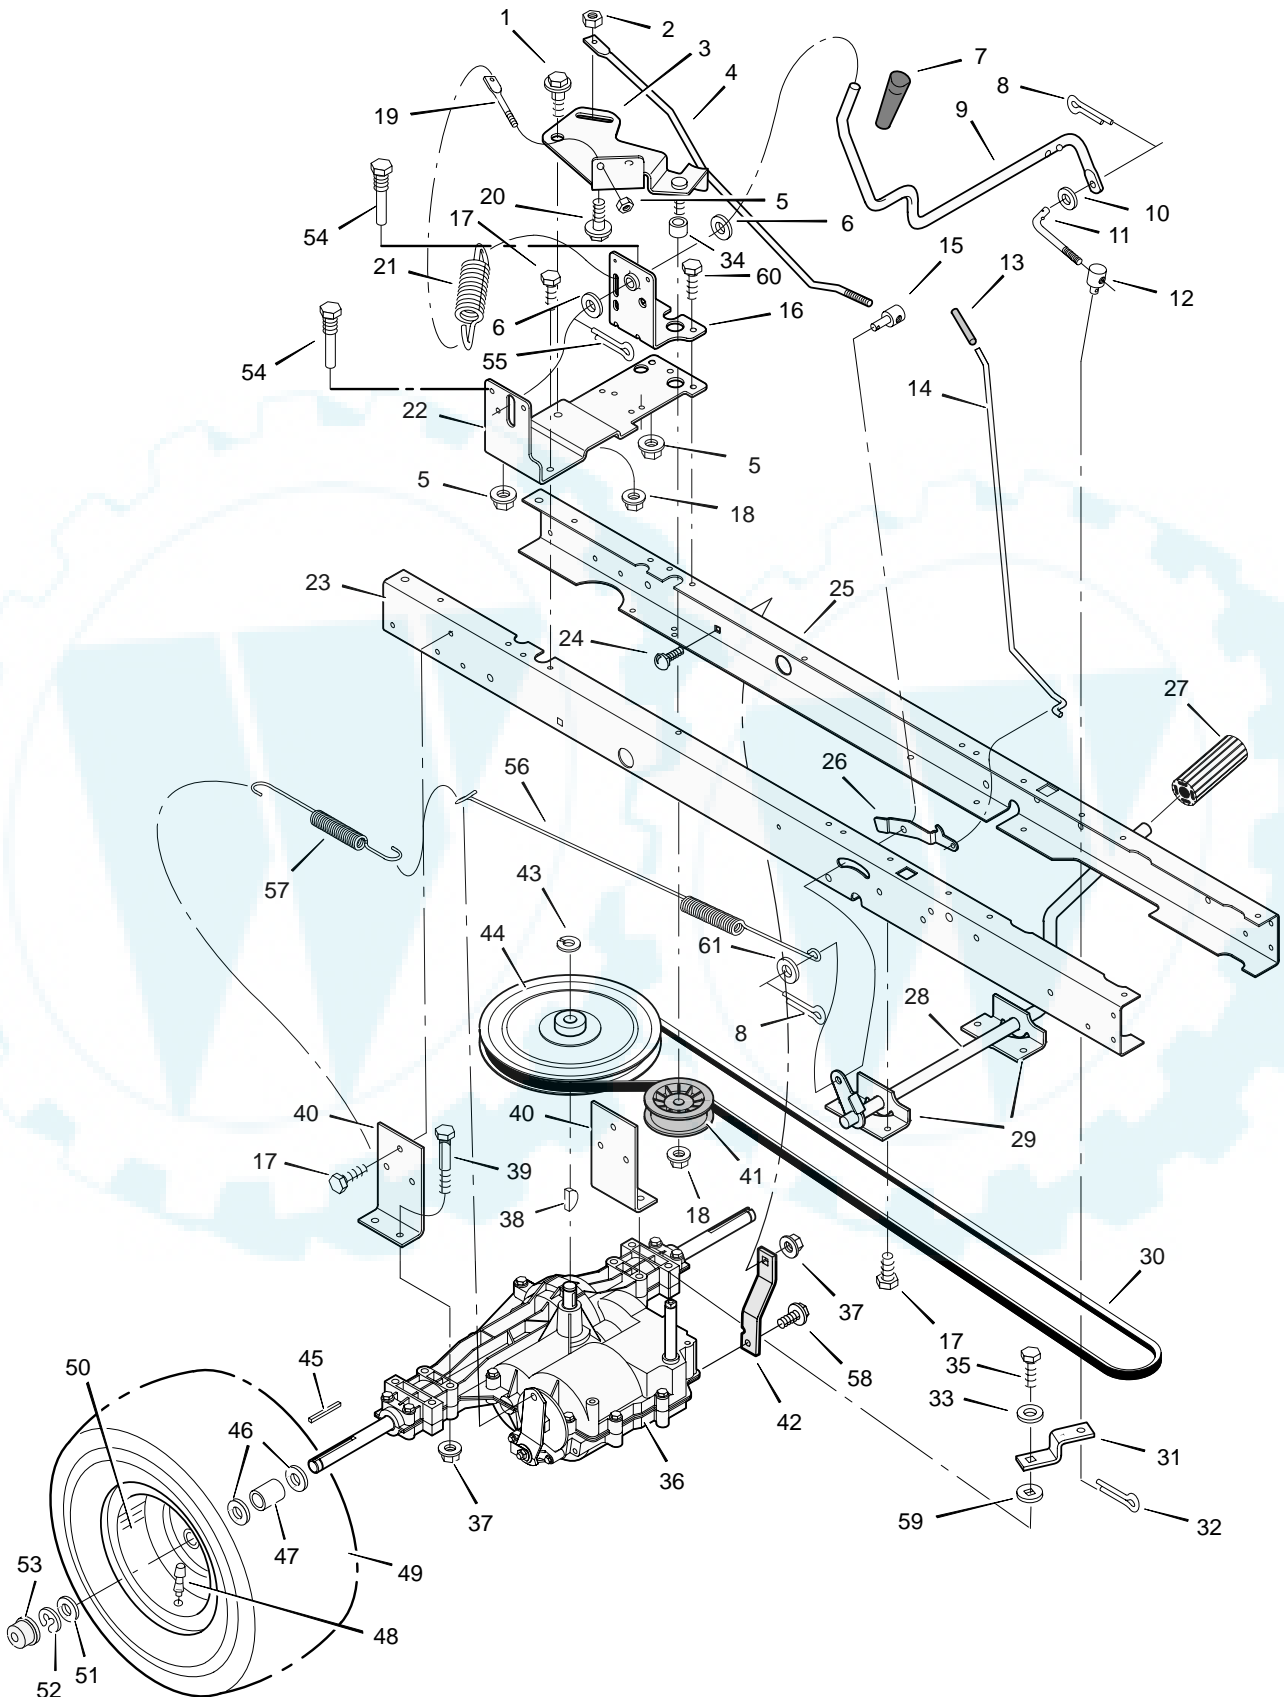

MODEL 385011x50A

REPAIR PARTS MOTION DRIVE

MODEL 385011x50A

REPAIR PARTS MOTION DRIVE

Key No.	Description	Part No.	Key No.	Description	Part No.
1	Bolt, Shoulder	009x39	32	Pin, Hair	0031x6
2	Nut, Hex	015x89	33	Washer	017x38
3	Arm, Idler	690173 Z	35	Bolt	06x105
4	Rod, Clutch	094041 Z	36	Transaxle **	—
5	Nut	015x79	37	Nut	015x88
6	Washer	17x102	38	Key, Woodruff	020697
7	Grip	092697	39	Bolt	01x155
8	Pin, Cotter	030x20	40	Bracket, Transaxle	094008E700
9	Lever, Shift	094043 Z	41	Pulley	690409
10	Washer	017x47 Z	42	Bracket, Transaxle Support	094433
11	Link, Shift	094044 Z	43	E-Ring	0011x7
12	Nut, Adjuster	021920	44	Pulley, Drive	095094
13	Grip	091079	45	Key, Square	021553
14	Rod, Parking Brake	1001271 Z	46	Washer	17x160
15	Nut, Adjuster	094815	47	Spacer, Transaxle	690554 Z
16	Bracket, Shift Pivot	1001303 Z	48	Stem, Valve	024373
17	Screw	26x249	49	Tire *	091923
18	Nut	015x84	—	Tube	407049
19	Mount, Stud Spring	094042 Z	50	Wheel & Tire Assembly	92288-601
20	Bolt, Shoulder	009x54	51	Washer	17x195
21	Spring, Extension	165x116	52	E-Ring	0011x3
22	Bracket, Right Shifter	1001302E700	53	Hub Cap	094618
23	Frame, Right	1001268E700	54	Guide, Belt	093349
24	Bolt, Carriage	002x53	55	Pin, Hair	0031x4
25	Frame, Left	1001269E700	56	Spring, Extension	165x115
26	Latch, Parking Brake	094045 Z	57	Spring, Extension	165x92
27	Pedal	021544	58	Screw	26x216
28	Lever, Brake/Clutch	094038E700	59	Washer	17x148
29	Bracket, Pedal	1001117E700	60	Screw	26x267
30	Belt, Motion Drive	037x87	61	Washer	17x169
31	Yoke, Shift	094031 Z			

* When you order a tire, make sure to give the brand name of the tire so that the tread pattern on the tire will match.

** For information on Replacement Parts see the Central Parts Distributor in your area.