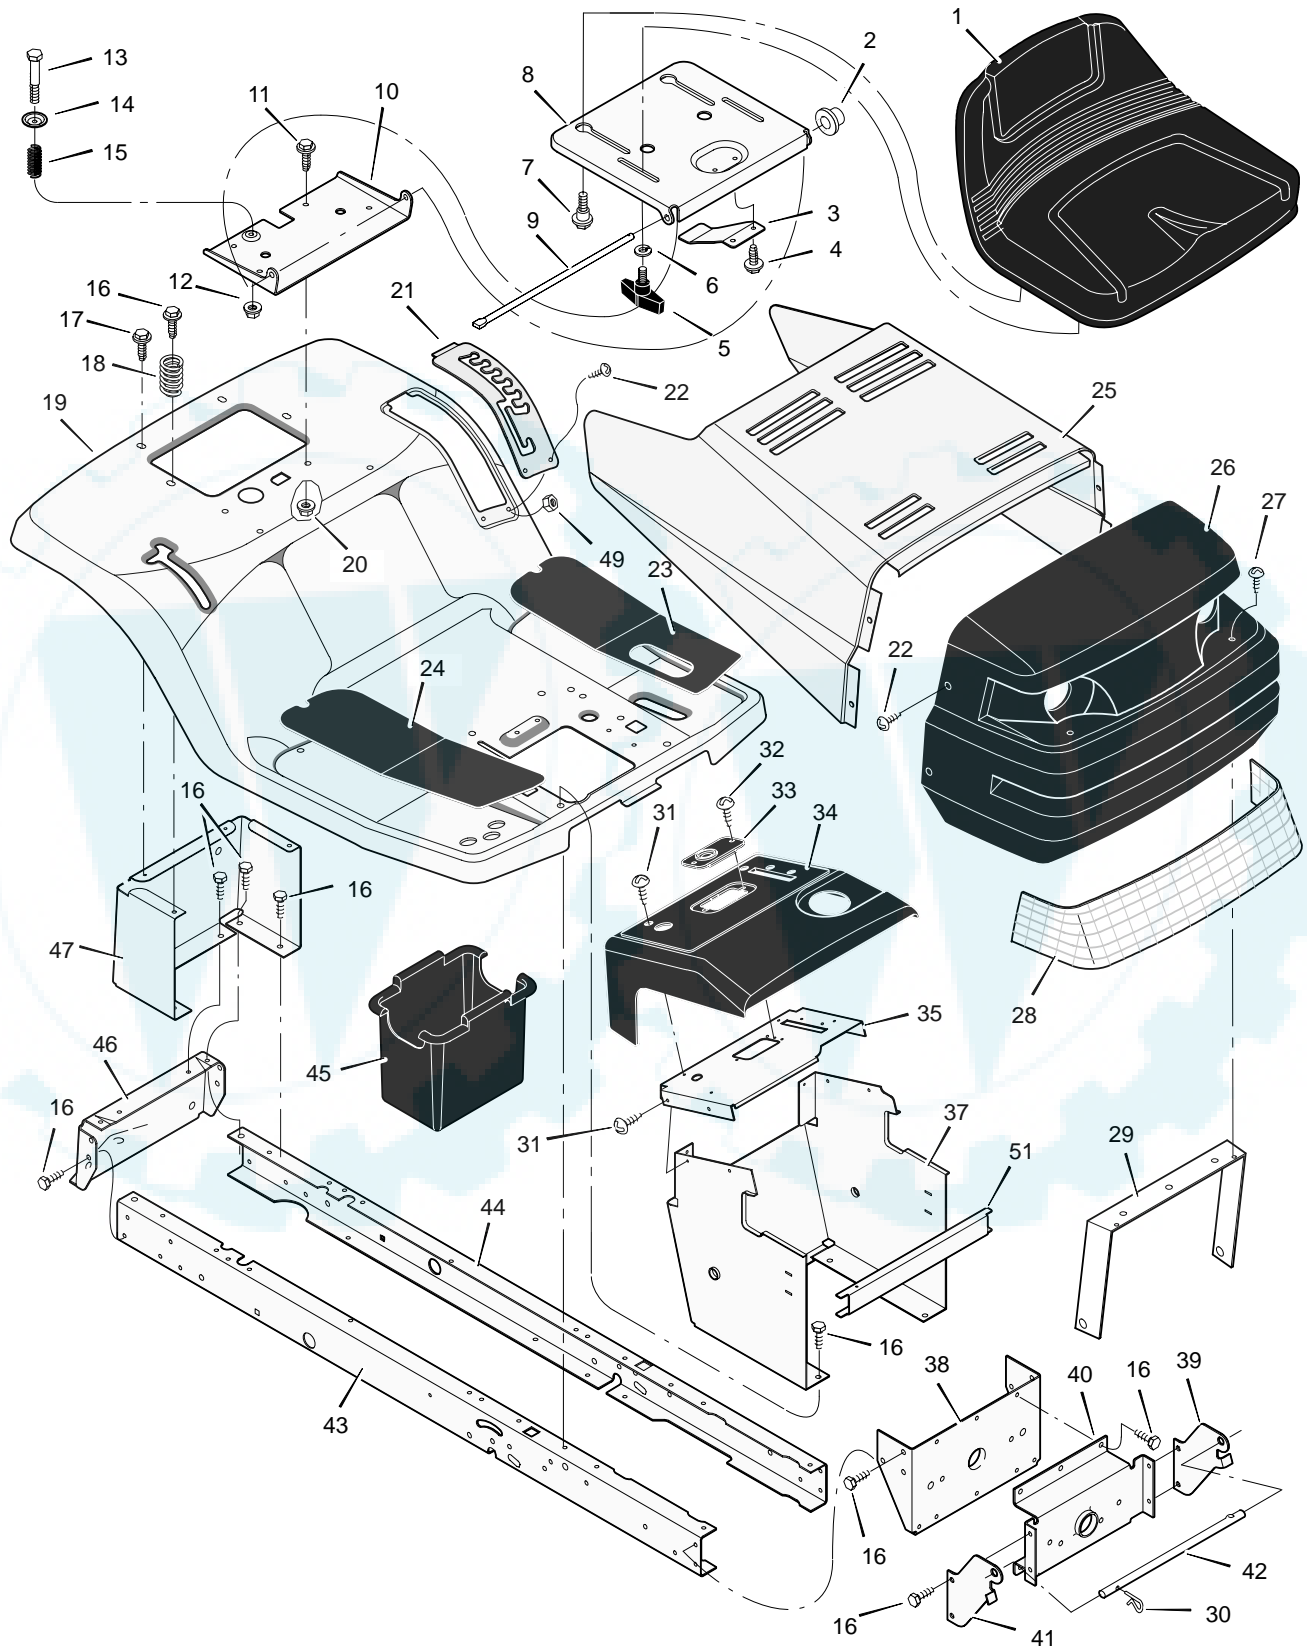

MODEL 385011x50A

REPAIR PARTS CHASSIS & HOOD

MODEL 385011x50A

REPAIR PARTS CHASSIS & HOOD

Key No.	Description	Part No.	Key No.	Description	Part No.
1	Seat	690567	27	Screw	26x239
2	Cap, Push On	028x23	28	Lens	092334
3	Spring	094057	29	Brace, Grille	092448
4	Screw	26x229	30	Pin, Hair	0031x4
5	Bolt, Wing	1001054	31	Screw	26x270
6	Washer	017x47	32	Screw	26x238
7	Bolt, Shoulder	009x56	33	Bearing, Steering	094214
8	Support, Seat	094154E700	34	Dash	095033E700
9	Rod, Pivot	094156 Z	35	Plate, Dash	094211E700
10	Bracket, Pivot	094153E700	36	Panel, Access	093007E700
11	Bolt	001x45	37	Support, Dash	095323E700
12	Nut	015x89	38	Bracket, Rear Hanger	1001270E700
13	Bolt, Shoulder	009x55	39	Support, Left Grille	690544E700
14	Washer	094155 Z	40	Axle, Hanger	094007E700
15	Spring	164x31	41	Support, Right Grille	690543E700
16	Screw	26x249	42	Rod, Pivot	092332 Z
17	Screw	26x263	43	Frame, Right	1001268E700
18	Spring	164x30	44	Frame, Left	1001269E700
19	Deck, Seat	095249E245	45	Container, Battery	690424
20	Nut	015x88	46	Plate, Hitch	1001002E700
21	Plate, Index	094829E700	47	Panel, Rear	690434E700
23	Mat, Left	094999	49	Nut	015x81
24	Mat, Right	094998	51	Channel	094215E700
25	Hood	092333E245	—	Instruction Book & Parts List	F-020729L
26	Grille Assembly (Includes Lens)	094867E700