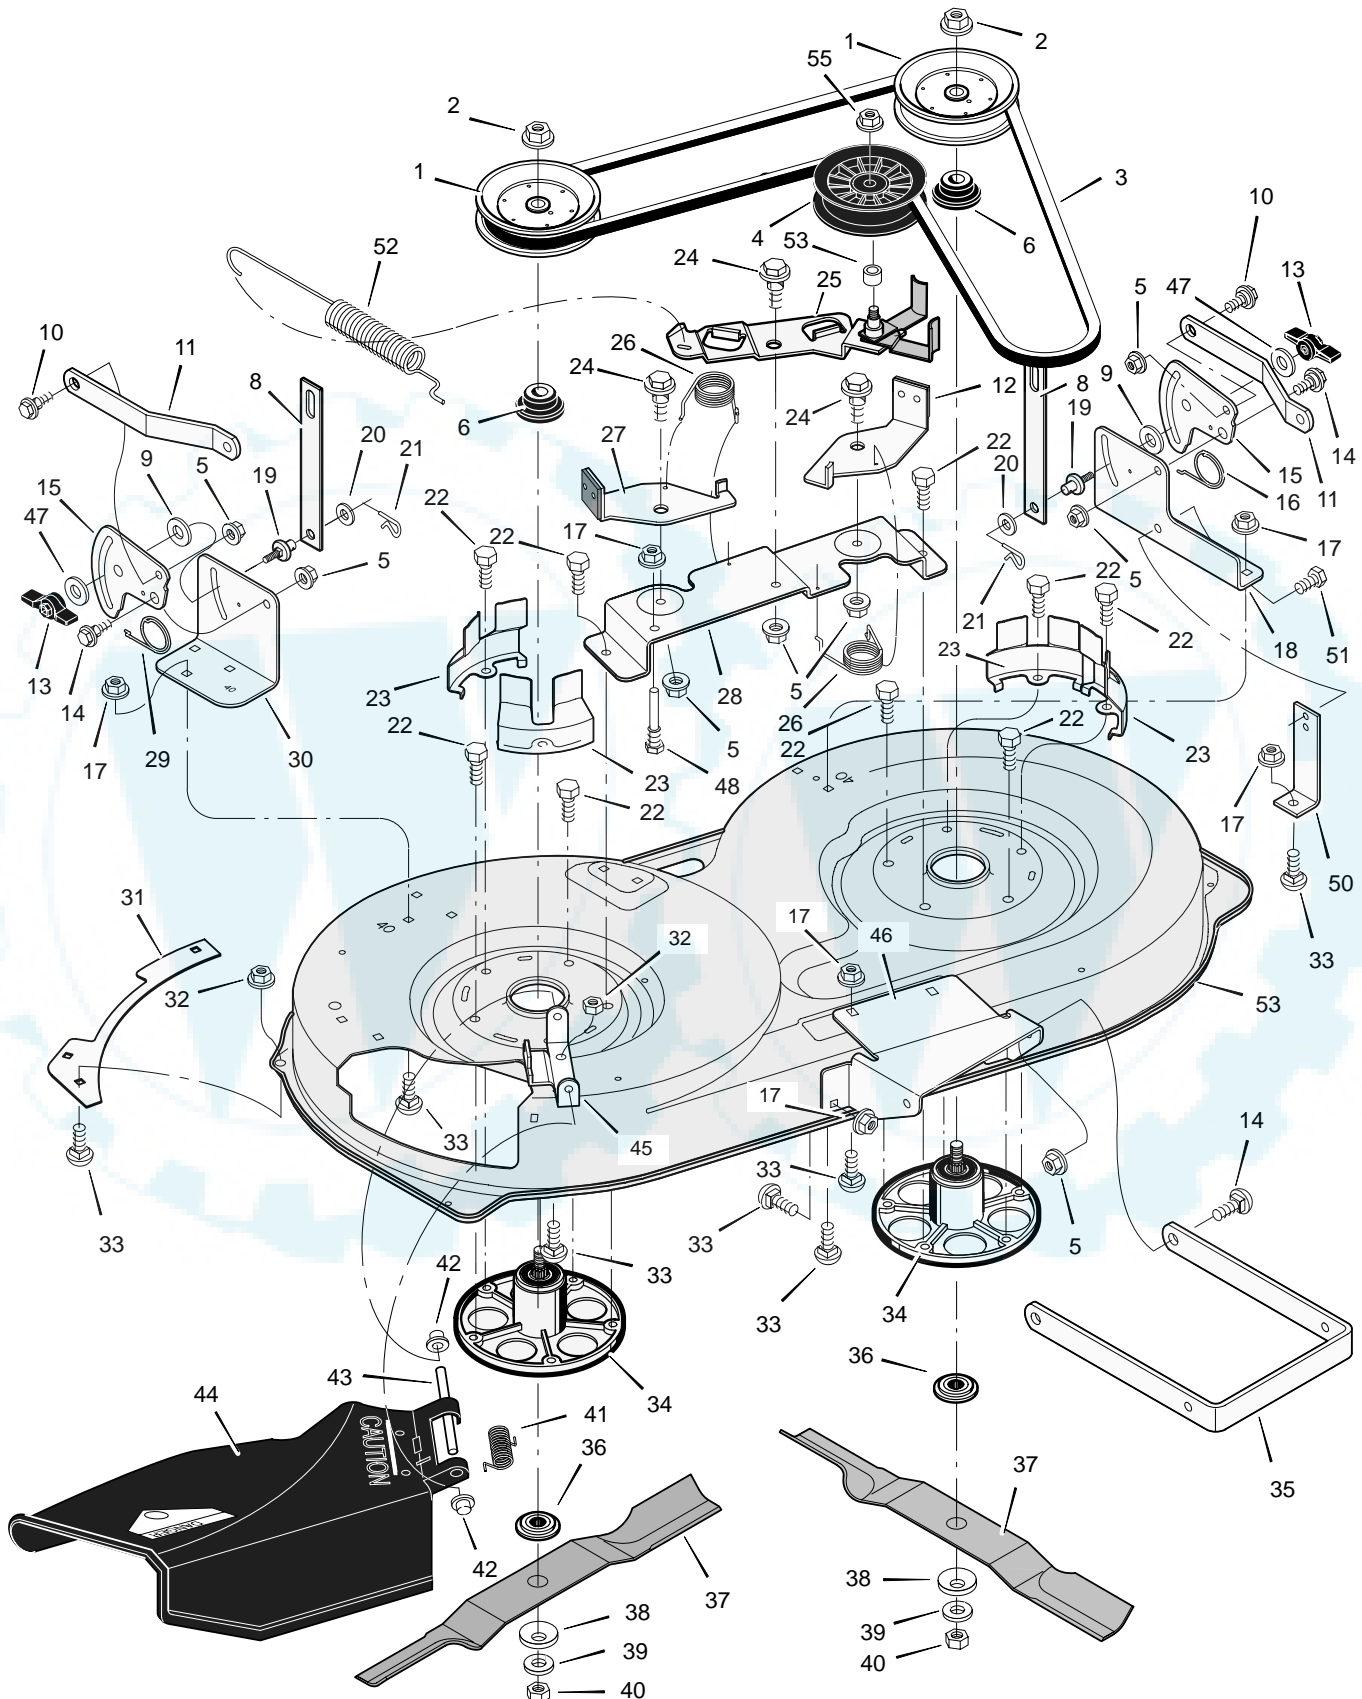

MODEL 385011x50A

REPAIR PARTS MOWER HOUSING

MODEL 385011x50A

REPAIR PARTS MOWER HOUSING

Key No.	Description	Part No.	Key No.	Description	Part No.
1	Pulley, Jackshaft	092852	29	Spring	166x42
2	Nut, Hex	15x121	30	Bracket, Right Suspension	094052E700
3	Belt, Mower Drive	037x86	31	Plate	091770E700
4	Pulley, Idler	690387	32	Nut, Flange	015x88
5	Nut, Flange	015x84	33	Bolt, Carriage	002x53
6	Spacer, Pulley	1001197	34	Mandrell	1001200
8	Link, Lift	690212E700	35	Bracket, Suspension	690539E700
9	Pad, Friction	094137	36	Adapter, Blade	690411
10	Bolt, Shoulder	009x52	37	Blade	1001427E701
11	Bracket, Suspension	094055E700	38	Washer	17x166
12	Pad Assembly, Left Brake	094049E700	39	Washer	17x165
13	Knob	094068	40	Nut	15x100
14	Bolt, Shoulder	009x51	41	Spring	166x4
15	Plate, Suspension	094128E700	42	Cap, Push On	028x23
16	Spring	166x43	43	Rod, Pivot	094957 Z
17	Nut, Flange	015x79	44	Deflector Assembly	094707
18	Bracket, Left Suspension	094054E700	45	Bracket, Deflector	094956E700
19	Pin, Hanger	095194	46	Bracket, Front Hanger	094062E700
20	Washer	017x91	47	Washer	017x45 Z
21	Pin, Cotter	0031x4	48	Guide, Belt	094781
22	Bolt	0025x7	50	Bracket, Support	94681E700
23	Cover, Pulley	094051E700	51	Screw	26x249
24	Bolt, Shoulder	009x39	52	Spring, Extension	165x118
25	Arm, Idler	1001499E700	53	Spacer	690369
26	Spring	166x41	54	Housing, Blade *	094887E700
27	Pad Assembly, Right Brake	094047E700	55	Nut, Flange	015x98
28	Bracket Assembly, Brake	094059E700	1-55	Complete Mower Housing Assembly	776000

* Includes Key No. 17, 18, 30, 31, 32, 33, 45, 46, 47 and 51.