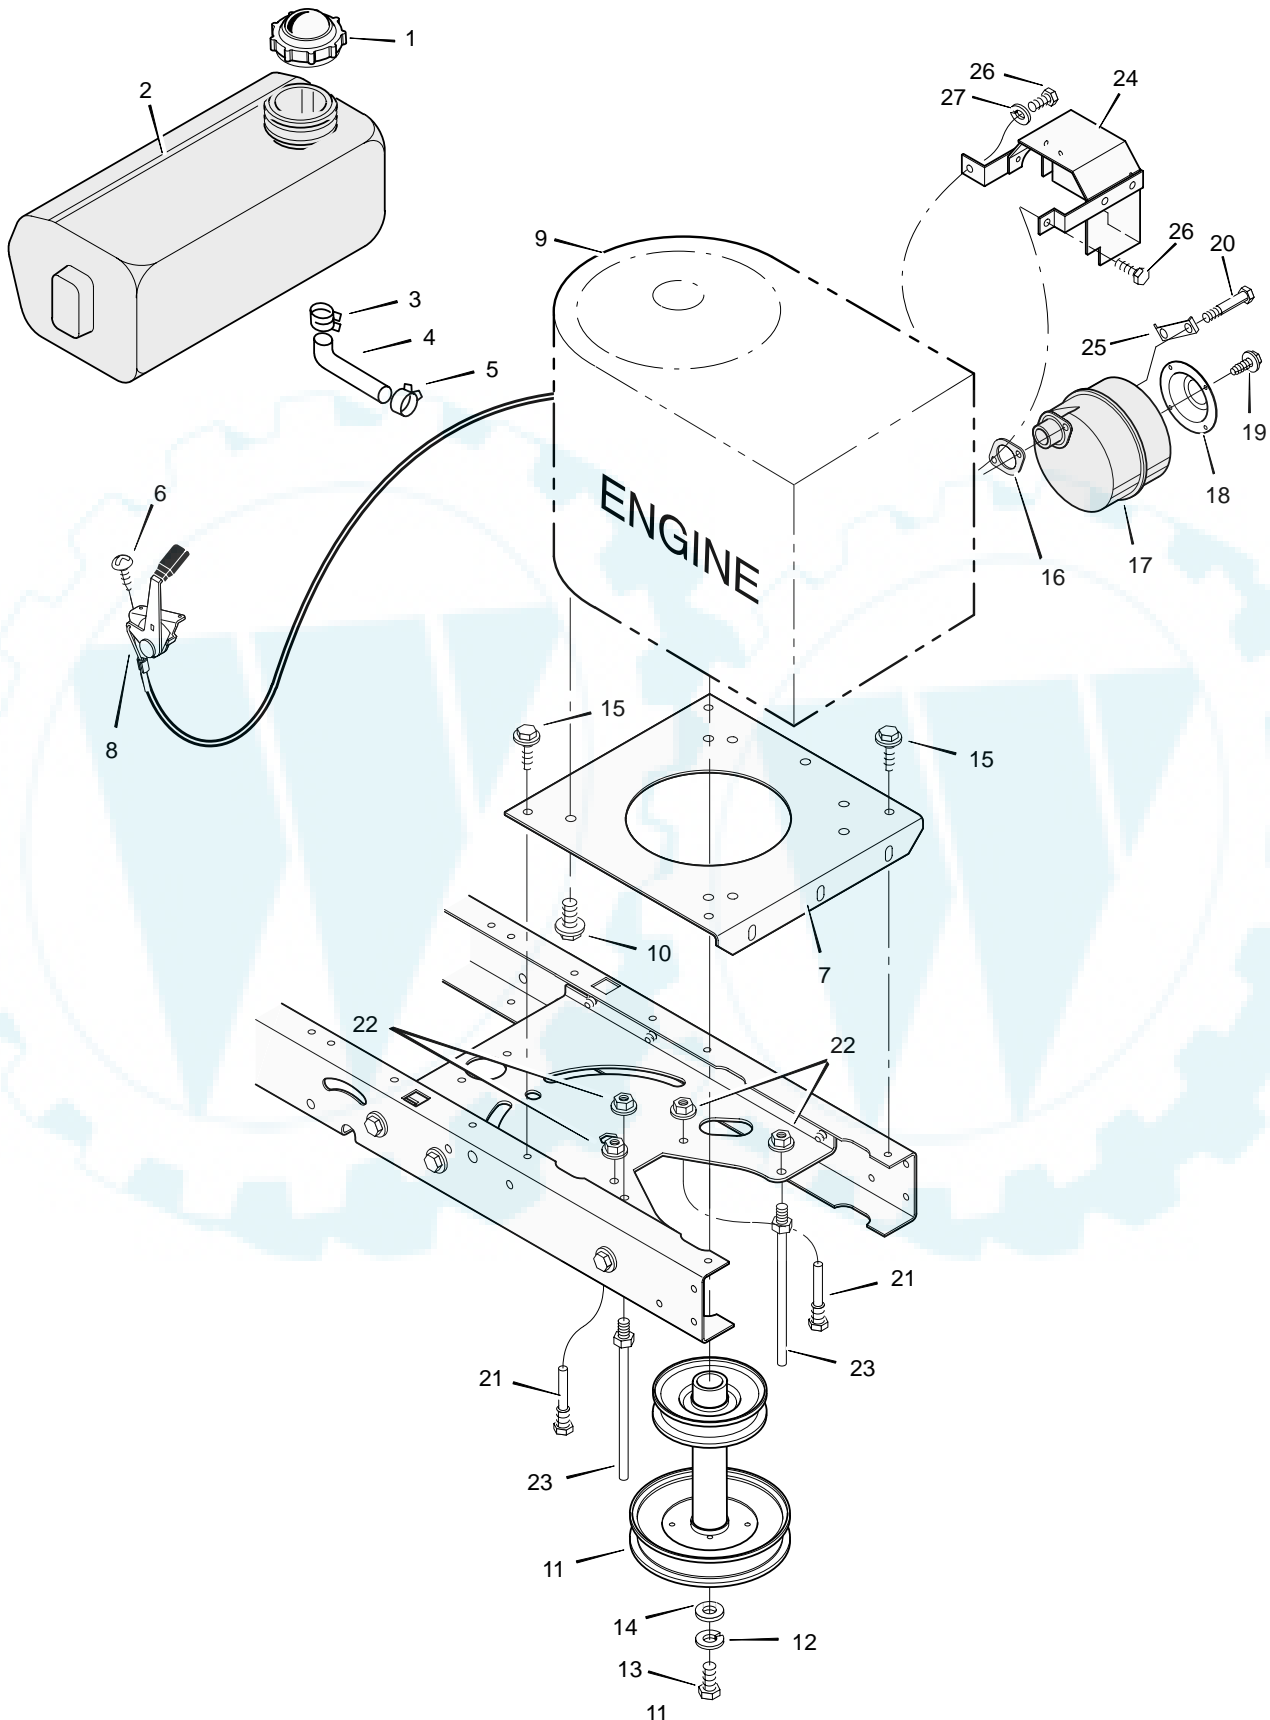

MODEL 385011x50A

**REPAIR PARTS
ENGINE MOUNT**

MODEL 385011x50A

REPAIR PARTS ENGINE MOUNT

Key No.	Description	Part No.
1	Fuel Cap	092317
2	Fuel Tank	690263
3	Hose Clamp **	095197
4	Fuel Line (must cut to length) **	7001033
5	Hose Clamp	095197
6	Screw	26x201
7	Plate, Engine	094006E70 0
8	Throttle Control	092371
9	Engine*	—
10	Bolt, Engine Mount	0025x7
11	Stack Pulley Assembly	690439 Z
12	Lockwasher	019x35
13	Bolt, Hex	01x140
14	Washer	018x32
15	Screw	26x249
16	Gasket	091309
17	Muffler	091271
18	Deflector, Muffler	094099 Z
19	Screw	26x208
20	Bolt, Hex	01x134
21	Guide, Belt	093349
22	Nut, Flange	015x79 Z
23	Guide, Belt	094066
24	Shield, Heat	092381
25	Lock, Screw	092378
26	Screw	26x263
27	Washer	018X32

* Parts are available from an engine Authorized Service Center. See "Engines, Gasoline" or "Gasoline Engines" in the yellow pages of the telephone directory.