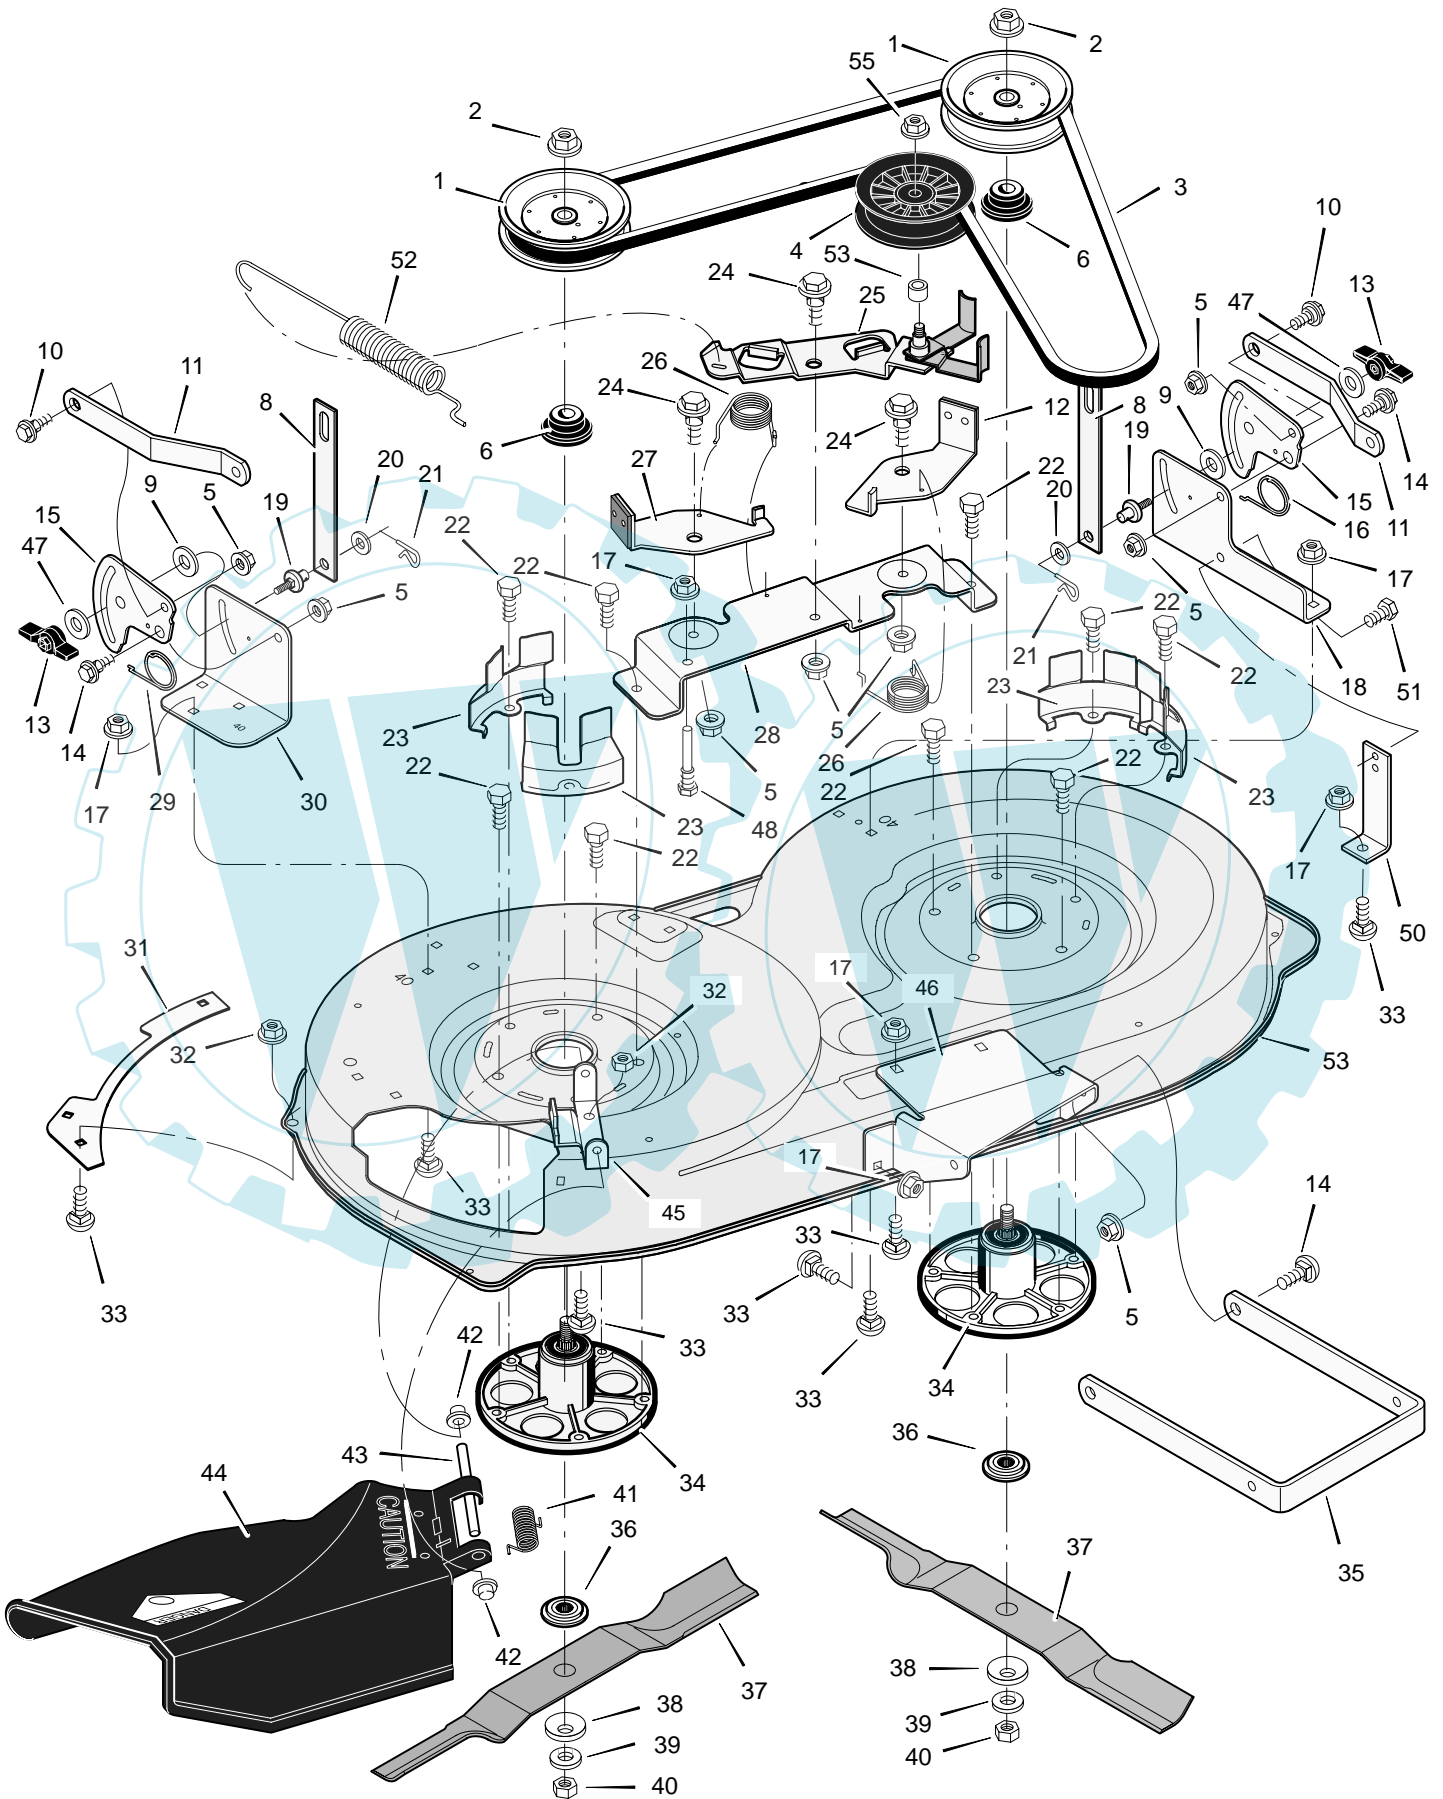

MODEL 385009x98B

REPAIR PARTS MOWER HOUSING

MODEL 385009x98B

REPAIR PARTS MOWER HOUSING

Key No.	Description	Part No.	Key No.	Description	Part No.
1	Pulley, Jackshaft	092852	29	Spring	166x42
2	Nut, Hex	15x140	30	Bracket, Right Suspension	094052E701
3	Belt, Mower Drive	037x86	31	Plate	091770E700
4	Pulley, Idler	690387	32	Nut, Flange	015x88
5	Nut, Flange	015x84	33	Bolt, Carriage	002x53
6	Spacer, Pulley	1001197	34	Mandrell (Includes Key 6)	1001200
8	Link, Lift	690212E701	35	Bracket, Suspension	690539E701
9	Pad, Friction	094137	36	Adapter, Blade	690411
10	Bolt, Shoulder	009x52	37	Blade	1001427E701
11	Bracket, Suspension	094055E701	38	Washer	17x166
12	Pad Assembly, Left Brake	094049E701	39	Washer	17x165
13	Knob	094068	40	Nut	15x100
14	Bolt, Shoulder	009x51	41	Spring	0166x4
15	Plate, Suspension	094128E700	42	Cap, Push On	028x23
16	Spring	166x43	43	Rod, Pivot	094957 Z
17	Nut, Flange	015x79	44	Deflector Assembly	094707
18	Bracket, Left Suspension	094054E700	45	Bracket, Deflector	094956E701
19	Pin, Hanger	095194	46	Bracket, Front Hanger	094062E700
20	Washer	017x91	47	Washer	017x45 Z
21	Pin, Cotter	0031x4	48	Guide, Belt	094781
22	Bolt	0025x7	50	Bracket, Support	094681E700
23	Cover, Pulley	094051E701	51	Screw	26x249
24	Bolt, Shoulder	009x39	52	Spring, Extension	165x118
25	Arm, Idler	1001499	53	Spacer	690369
26	Spring	166x41	54	Housing, Blade *	094061E700
27	Pad Assembly, Right Brake	094047E701	55	Nut, Flange	015x98
28	Bracket Assembly, Brake	094059E700	1-55	Complete Mower Housing Assembly	776000

* Includes Key No. 17, 18, 30, 31, 32, 33, 45, 46, 47 and 51.