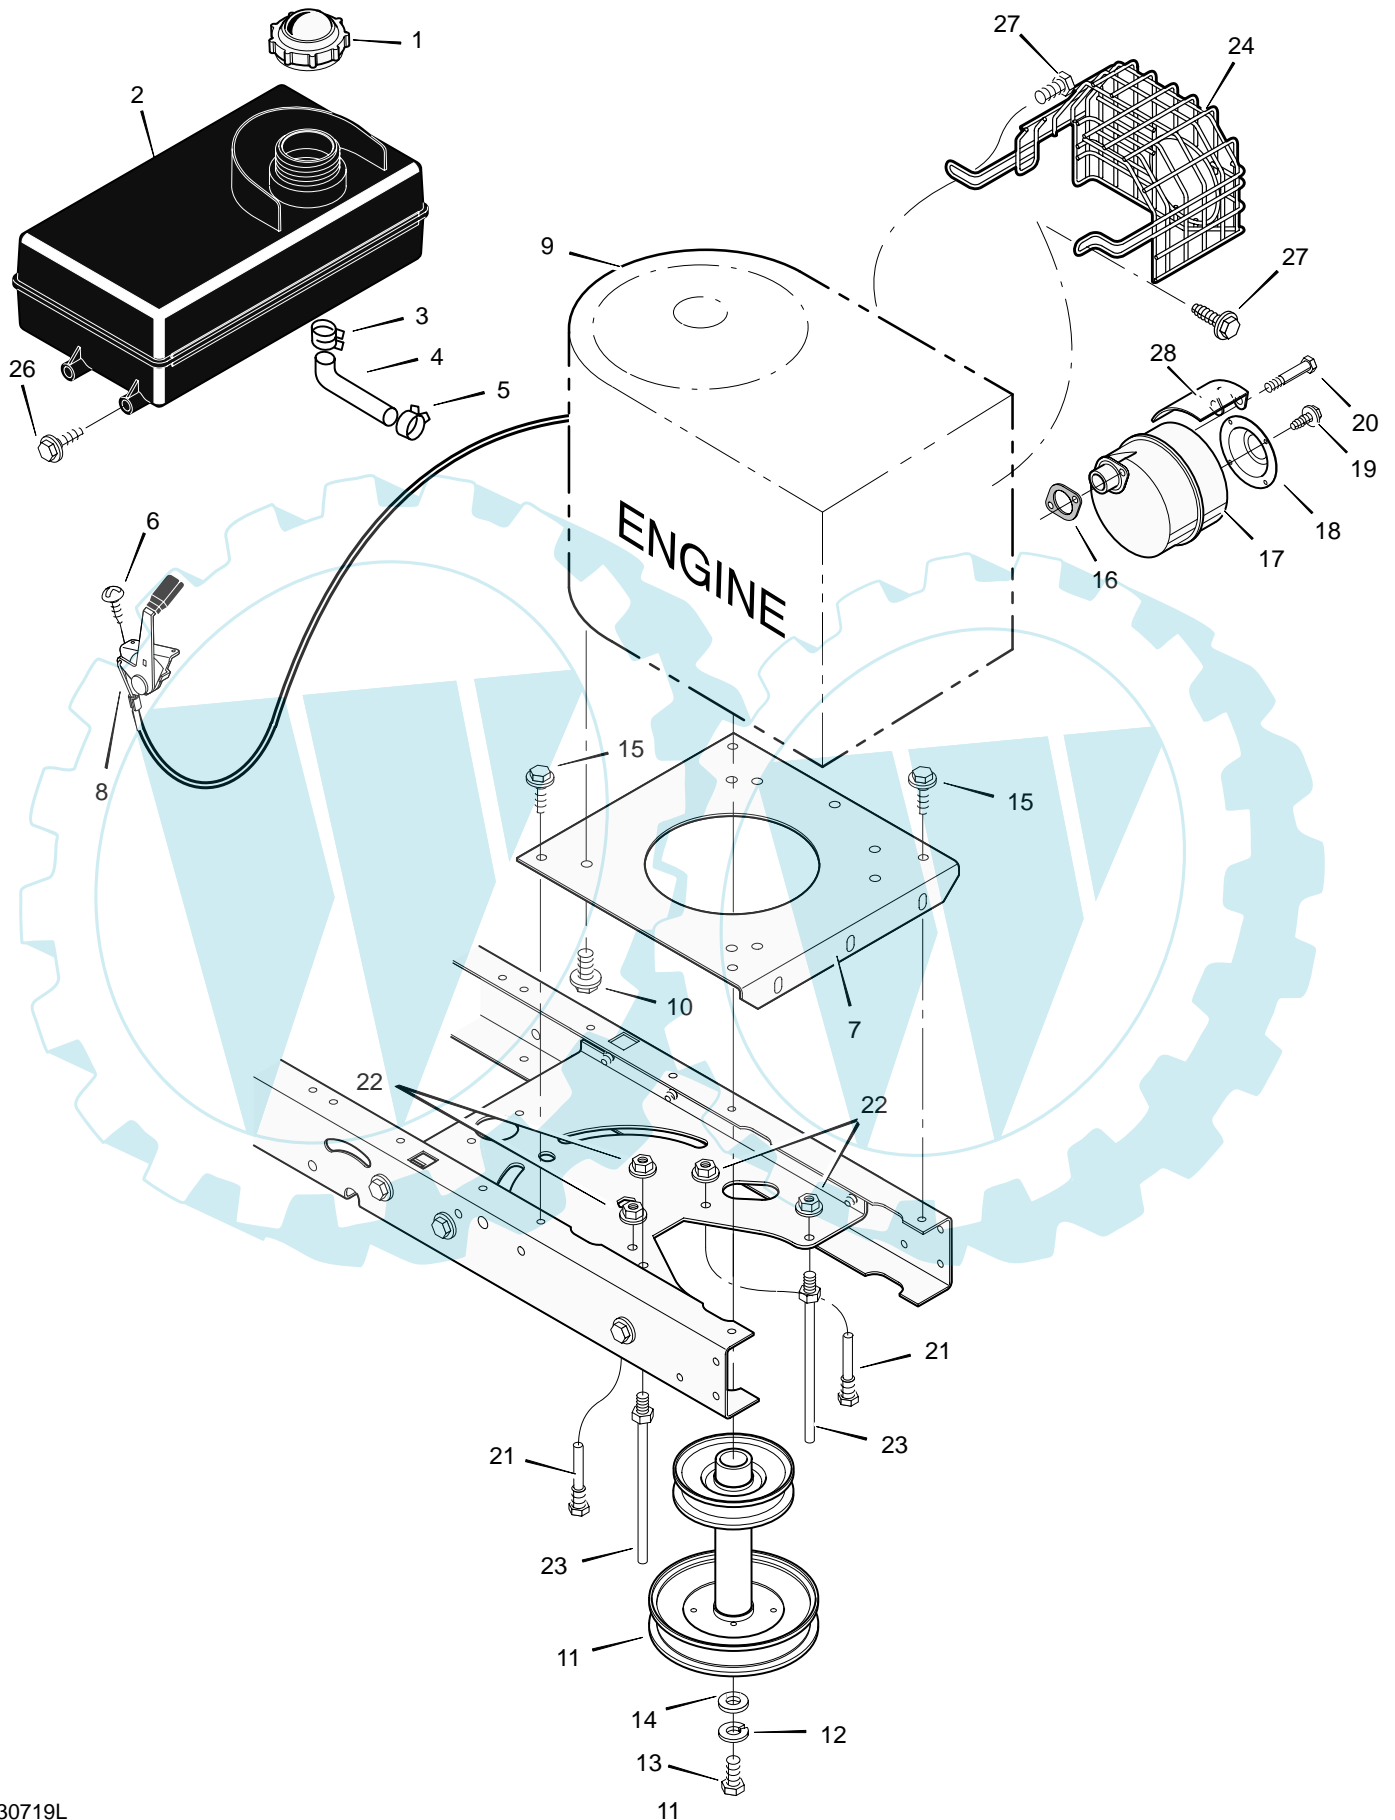

MODEL 385009x98B

REPAIR PARTS ENGINE MOUNT

MODEL 385009x98B

REPAIR PARTS ENGINE MOUNT

Key No.	Description	Part No.
1	Fuel Cap	092317
2	Fuel Tank	690280
3	Hose Clamp (Incl'd w/Key 2)	095197
4	Fuel Line (must cut to length) (Incl'd w/Key 2)	7601033
5	Hose Clamp	095197
6	Screw	26x201
7	Plate, Engine	094006E700
8	Throttle Control	092371
9	Engine*	_____
10	Bolt, Engine Mount	0025x7
11	Stack Pulley Assembly	690439 Z
12	Lockwasher	019x35
13	Bolt, Hex	01x140
14	Washer	17x170
15	Screw	26x249
16	Gasket	091309
17	Muffler	091271
18	Deflector, Muffler	1001350
19	Screw	26x208
20	Bolt, Hex	01x134
21	Guide, Belt	093349
22	Nut, Flange	015x79 Z
23	Guide, Belt	094066
24	Shield, Heat	1001595 Z
26	Screw	26x253
27	Screw	26x263
28	Shield, Heat	091277

* Parts are available from an engine Authorized Service Center. See "Engines, Gasoline" or "Gasoline Engines" in the yellow pages of the telephone directory.