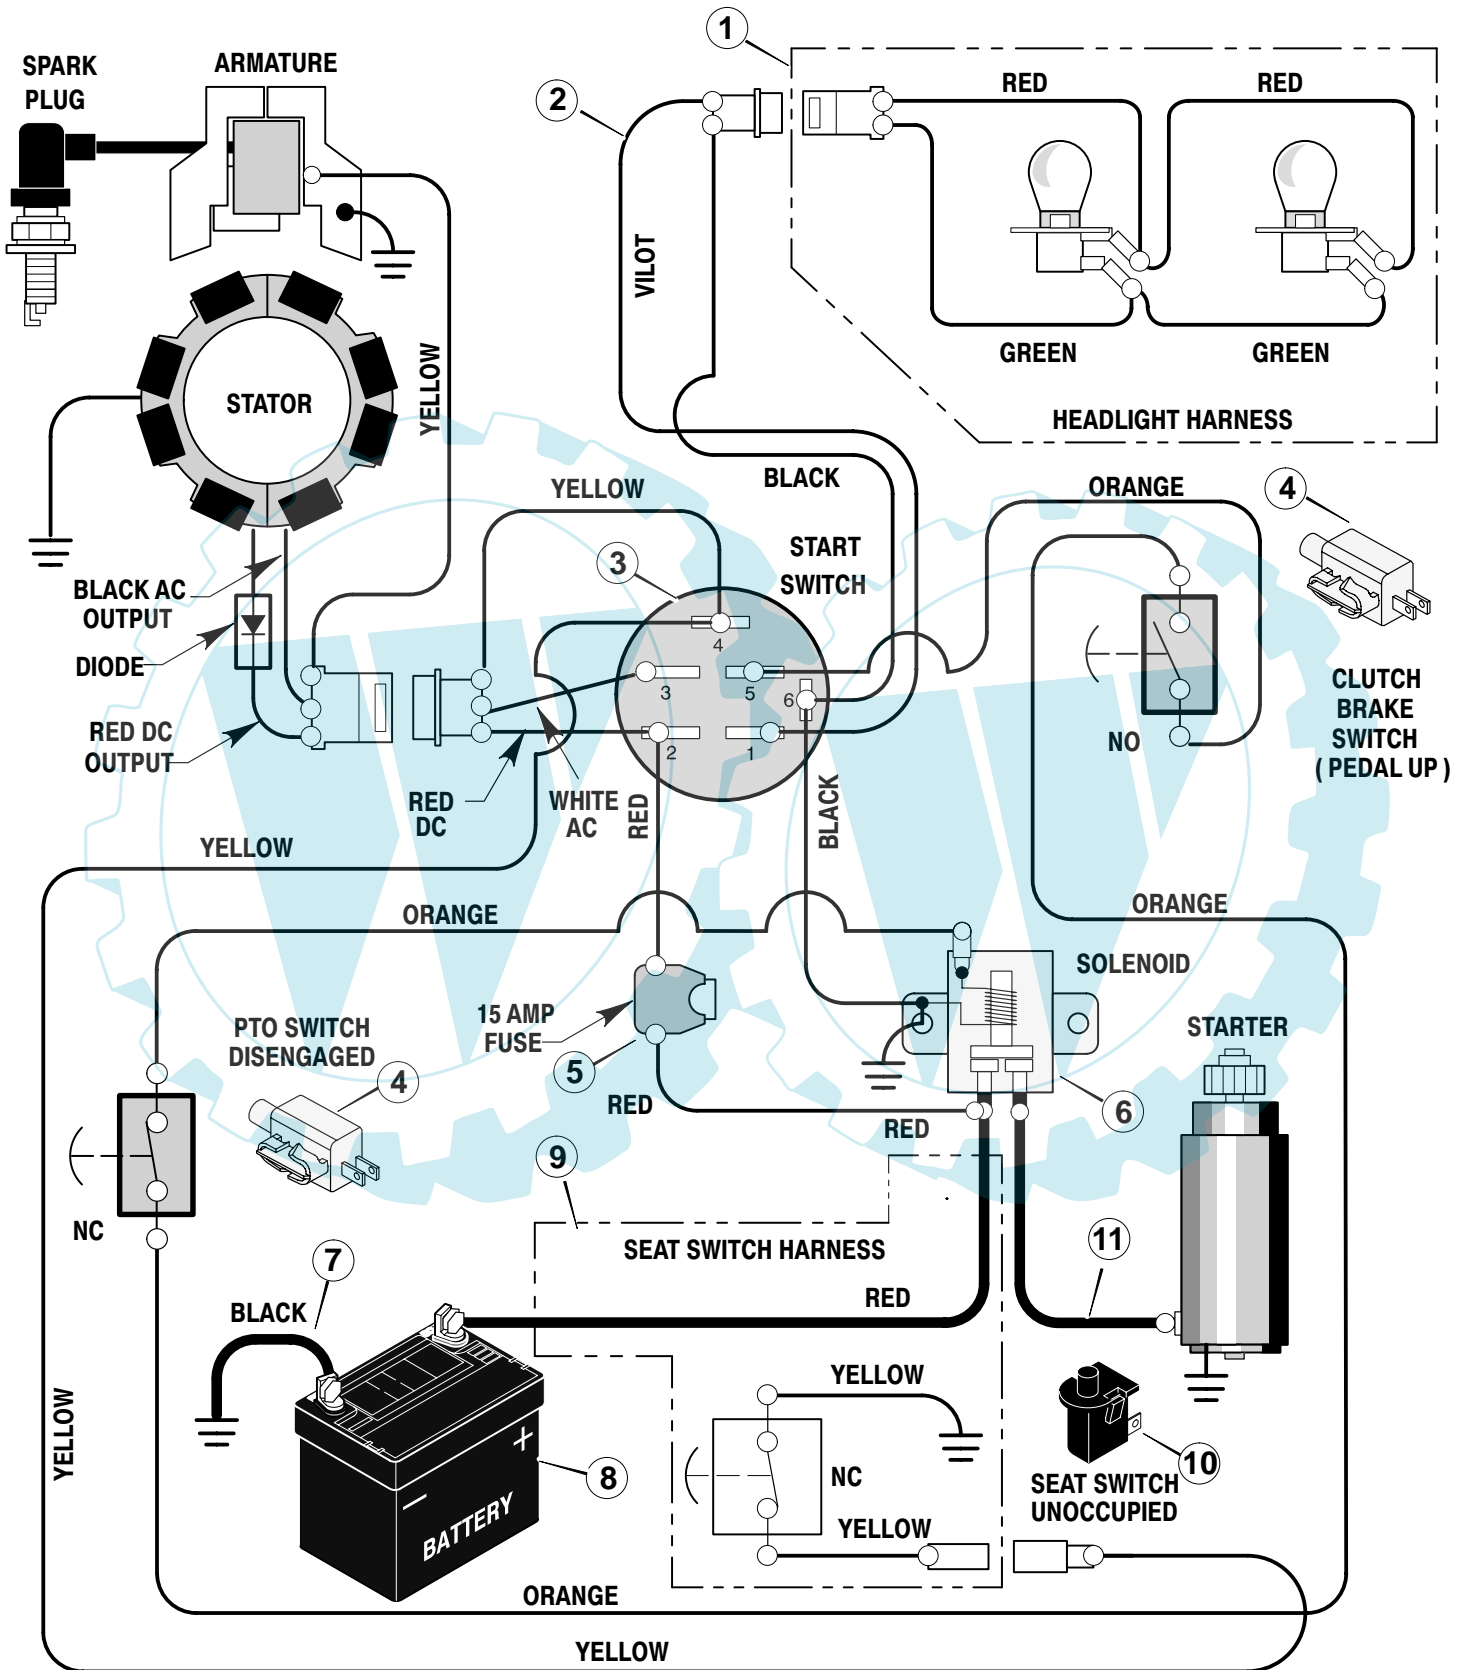

* Includes Key No. 17, 18, 30, 31, 32, 33, 45, 46, 47 and 51.

MODEL 385009x98B

REPAIR PARTS ENGINE MOUNT

MODEL 385009x98B

REPAIR PARTS ENGINE MOUNT

Key No.	Description	Part No.
1	Fuel Cap	092317
2	Fuel Tank	690280
3	Hose Clamp (Incl'd w/Key 2)	095197
4	Fuel Line (must cut to length) (Incl'd w/Key 2)	7601033
5	Hose Clamp	095197
6	Screw	26x201
7	Plate, Engine	094006E700
8	Throttle Control	092371
9	Engine*	_____
10	Bolt, Engine Mount	0025x7
11	Stack Pulley Assembly	690439 Z
12	Lockwasher	019x35
13	Bolt, Hex	01x140
14	Washer	17x170
15	Screw	26x249
16	Gasket	091309
17	Muffler	091271
18	Deflector, Muffler	1001350
19	Screw	26x208
20	Bolt, Hex	01x134
21	Guide, Belt	093349
22	Nut, Flange	015x79 Z
23	Guide, Belt	094066
24	Shield, Heat	1001595 Z
26	Screw	26x253
27	Screw	26x263
28	Shield, Heat	091277

MODEL 385009x98B

**REPAIR PARTS
ELECTRICAL SYSTEM**

Key No.	Description	Part No.
1	Harness, Light Wire	250x92
	Socket, Light	092372
	Bulb, Light	090084
2	Harness, Chassis Wire	250x113
3	Switch, Ignition	092377
	Key, Ignition	020729
	Nut, Hex	091489
	Cap, Ignition	091488
4	Switch, Limit	1001575
5	Fuse	302031
	Holder, Fuse	407078
6	Solenoid	094613
	Screw, Mounting	26x229
	Locknut	15x116
7	Cable, Battery Ground	024x32
	Screw, Ground Cable	26x213
8	Battery	021075
	Bolt, Carriage	002x82
	Wingnut	014x79
	Boot, Battery –Positive	690604
9	Harness, Seat Switch Wire	250x67
10	Switch, Seat Sensor	094159
11	Cable	024x31