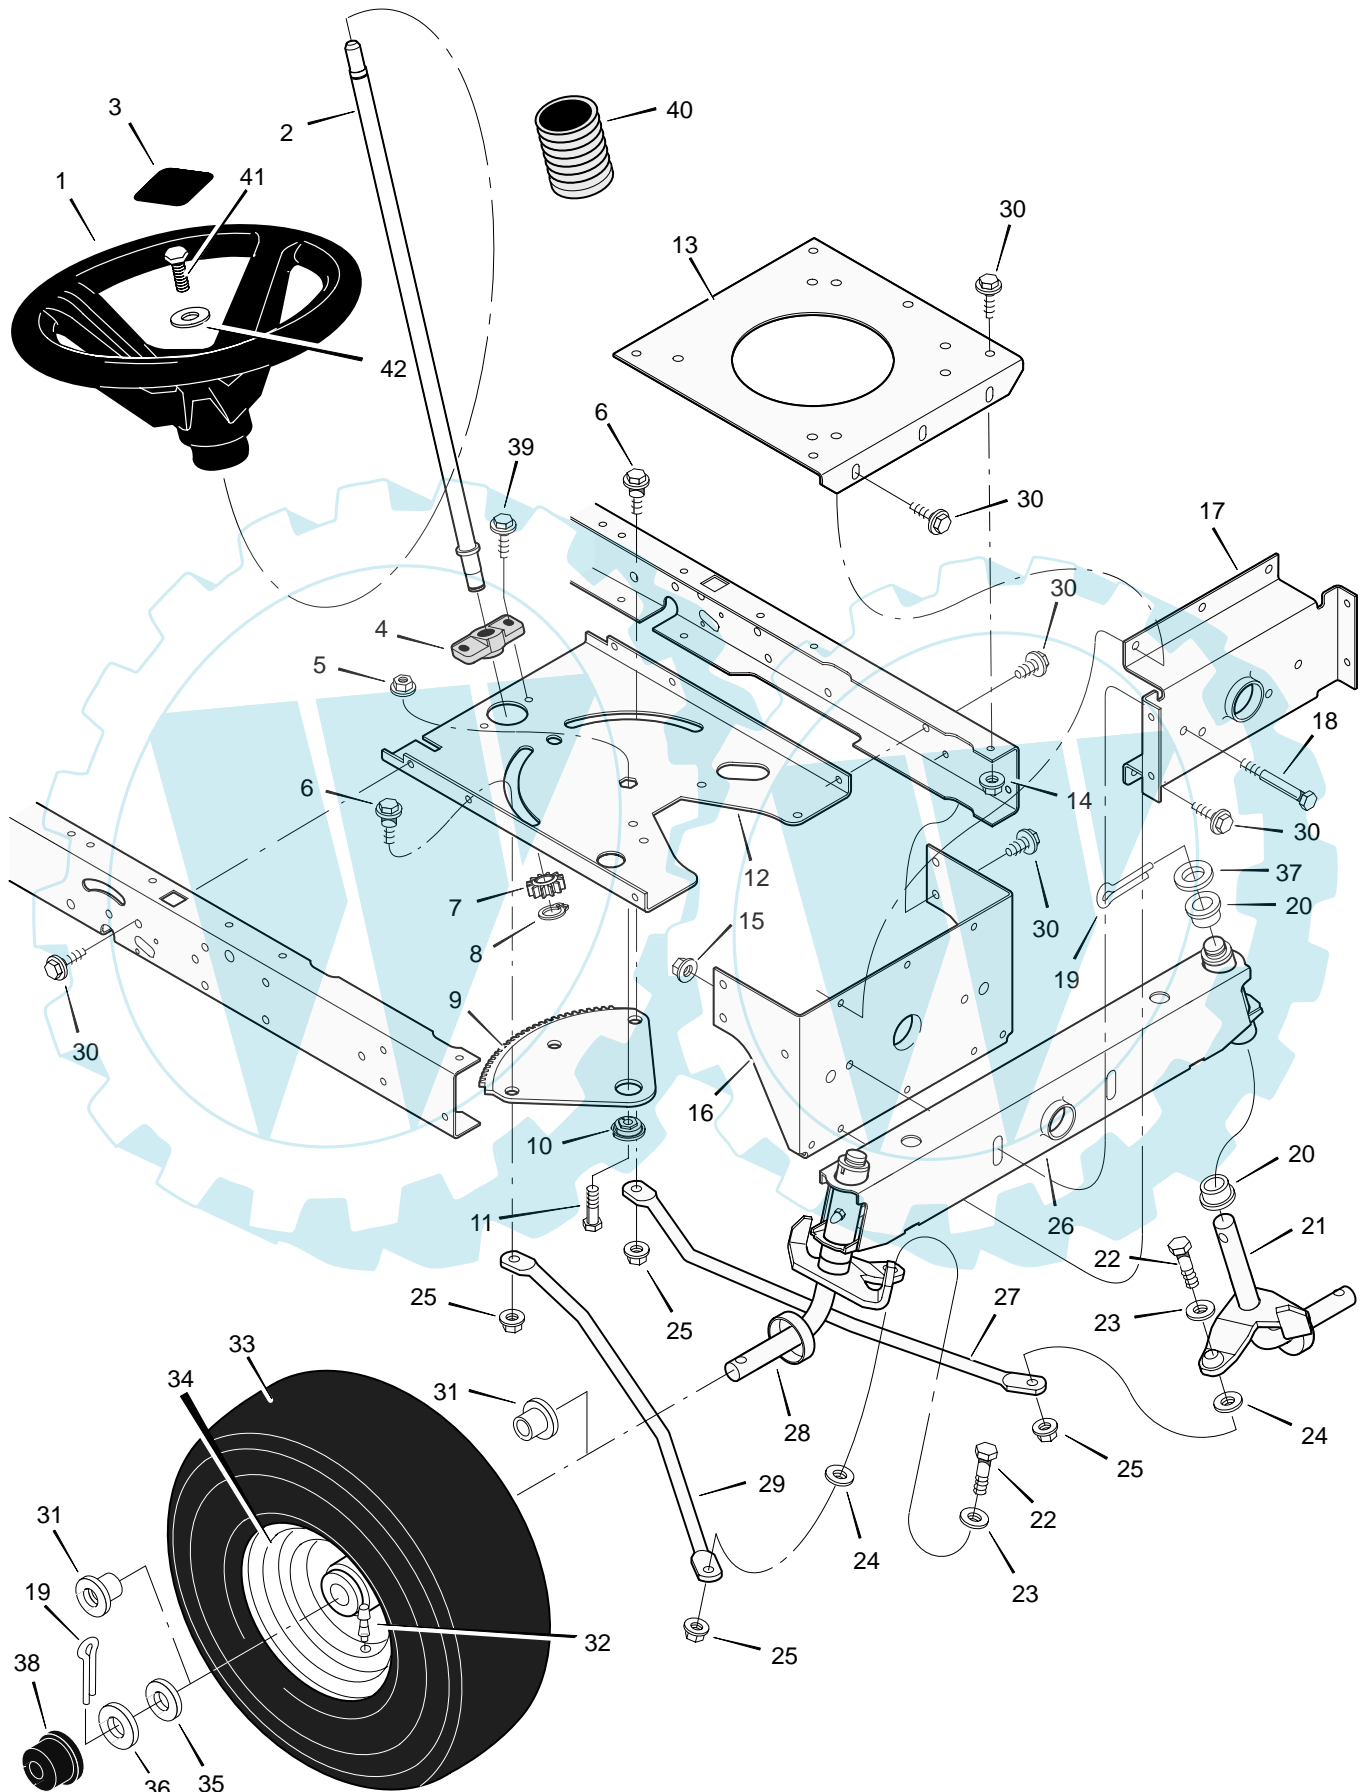

MODEL 385009x98B

REPAIR PARTS
STEERING

F-030719L

MODEL 385009x98B

**REPAIR PARTS
STEERING**

Key No.	Description	Part No.	Key No.	Description	Part No.
1	Wheel, Steering	095336	23	Washer	17x104
2	Post, Steering	690625	24	Washer	017x53 Z
3	Insert, Steering Wheel	095336	25	Nut, Flange	015x84
4	Bearing	094124	26	Axle Assembly	7601037
5	Nut, Flange	15x111	27	Drag Link, Left	095329E701
6	Bolt, Shoulder	009x57	28	Spindle Assembly, Right	094575E701
7	Gear, Pinion	690183	29	Drag Link, Right	095328E701
8	Ring, Snap	011x25	30	Screw	26x249
9	Gear, Sector	094121	31	Bearing, Wheel	091334
10	Bearing	094123	32	Stem, Valve	024373
11	Bolt	001x84	33	Tire *	091923
12	Plate, Steering	1001121E701	—	Tube	407924
13	Plate, Engine	094006E700	34	Wheel and Tire Assembly	094578-601
14	Nut, Flange	015x88	35	Washer	17x195
15	Nut, Flange	15x118	36	Washer	17x192
16	Bracket, Hanger	1001270E701	37	Washer	17x113
17	Axle, Hanger	094007E701	38	Hub Cap	094618
18	Bolt	01x146	39	Screw	26x267
19	Pin, Cotter	030x49	40	Bellows	092059
20	Bearing	690150	41	Bolt	0025x3
21	Spindle Assembly, Left	094576E701	42	Washer	17x146
22	Bolt	01x111			

* When you order a tire, make sure to give the brand name of the tire so that the tread pattern on the tire will match.
F-030719L