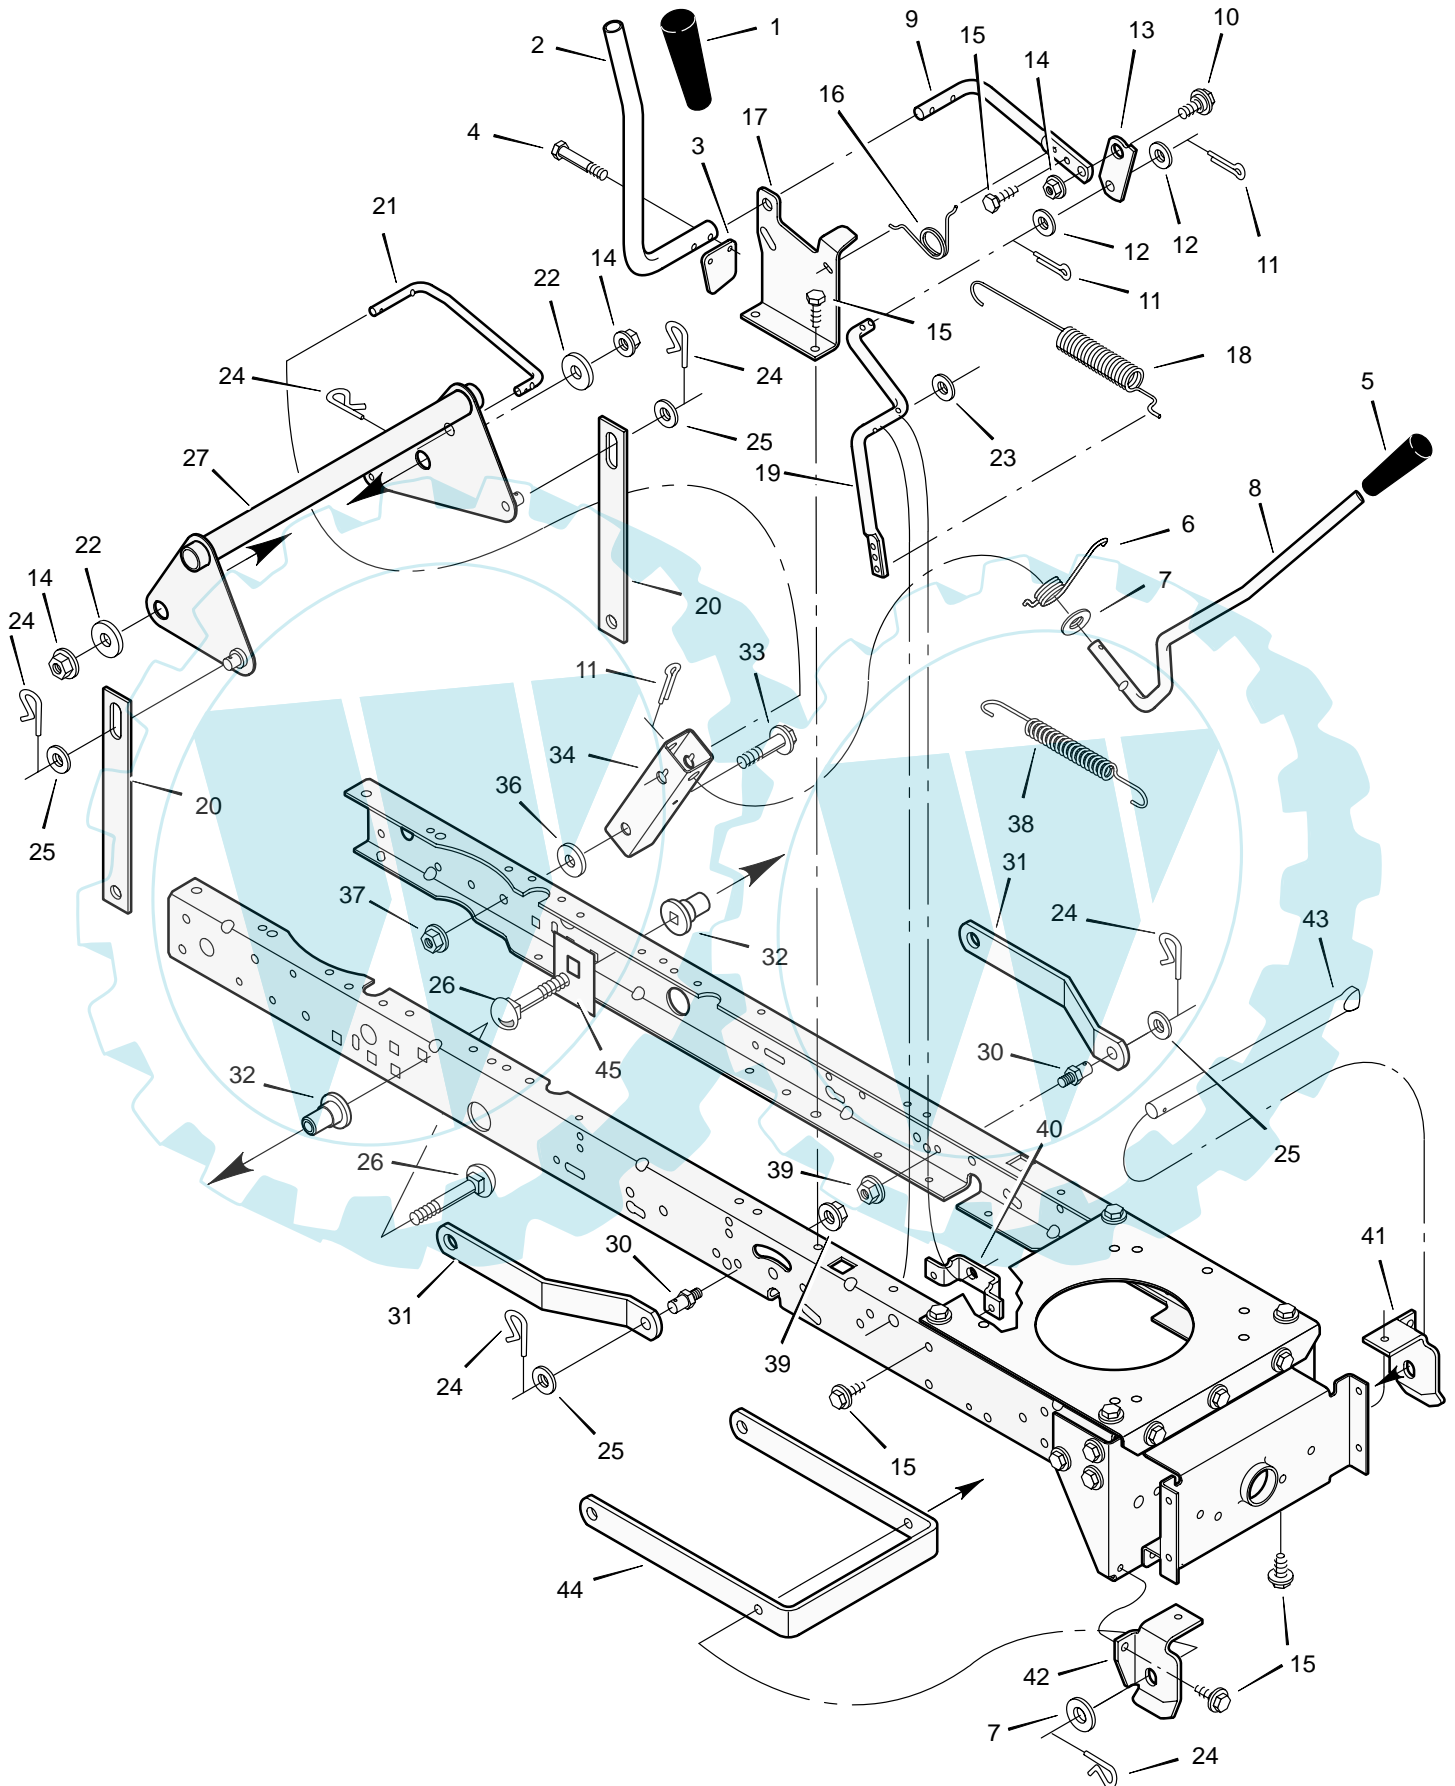

MODEL 385009x98B

REPAIR PARTS
MOWER HOUSING SUSPENSION

MODEL 385009x98B

**REPAIR PARTS
MOWER HOUSING SUSPENSION**

Key No.	Description	Part No.	Key No.	Description	Part No.
1	Grip	092698	22	Washer	17x168
2	Handle, PTO	094157 Z	23	Washer	017x57
3	Pad, Switch	094022 Z	24	Pin, Hair	0031x4
4	Bolt	0025x3	25	Washer	017x91
5	Grip	092697	26	Bolt, Carriage	002x85
6	Spring	166x40	27	Lever Assembly, Lift	1001111E700
7	Washer	17x103	30	Pin	094067
8	Handle, Lift	690533	31	Bracket, Rear Suspension	094055E701
9	Lever, PTO	094017 Z	32	Spacer, Lifter	690151
10	Bolt, Shoulder	009x39	33	Bolt, Shoulder	009x53
11	Pin, Cotter	030x20	34	Bracket, Pivot	094015E700
12	Washer	017x57	36	Washer	17x191
13	Link, PTO	094004 Z	37	Nut, Flange	015x84
14	Nut, Flange	015x84	38	Spring	165x131
15	Screw	26x249	39	Nut, Flange	015x68
16	Spring	166x39	40	Bracket, PTO	094005E700
17	Bracket, PTO	094018E701	41	Hanger, Left Deck	094027E700
18	Spring	165x118	42	Hanger, Right Deck	094026E700
19	Crank, PTO	690394E701	43	Rod, Hanger	094158 Z
20	Link, Lift	690212E700	44	Bracket, Suspension	690539E701
21	Link, Lift Handle	690122E700	45	Plate, Stiffening	1001098E701