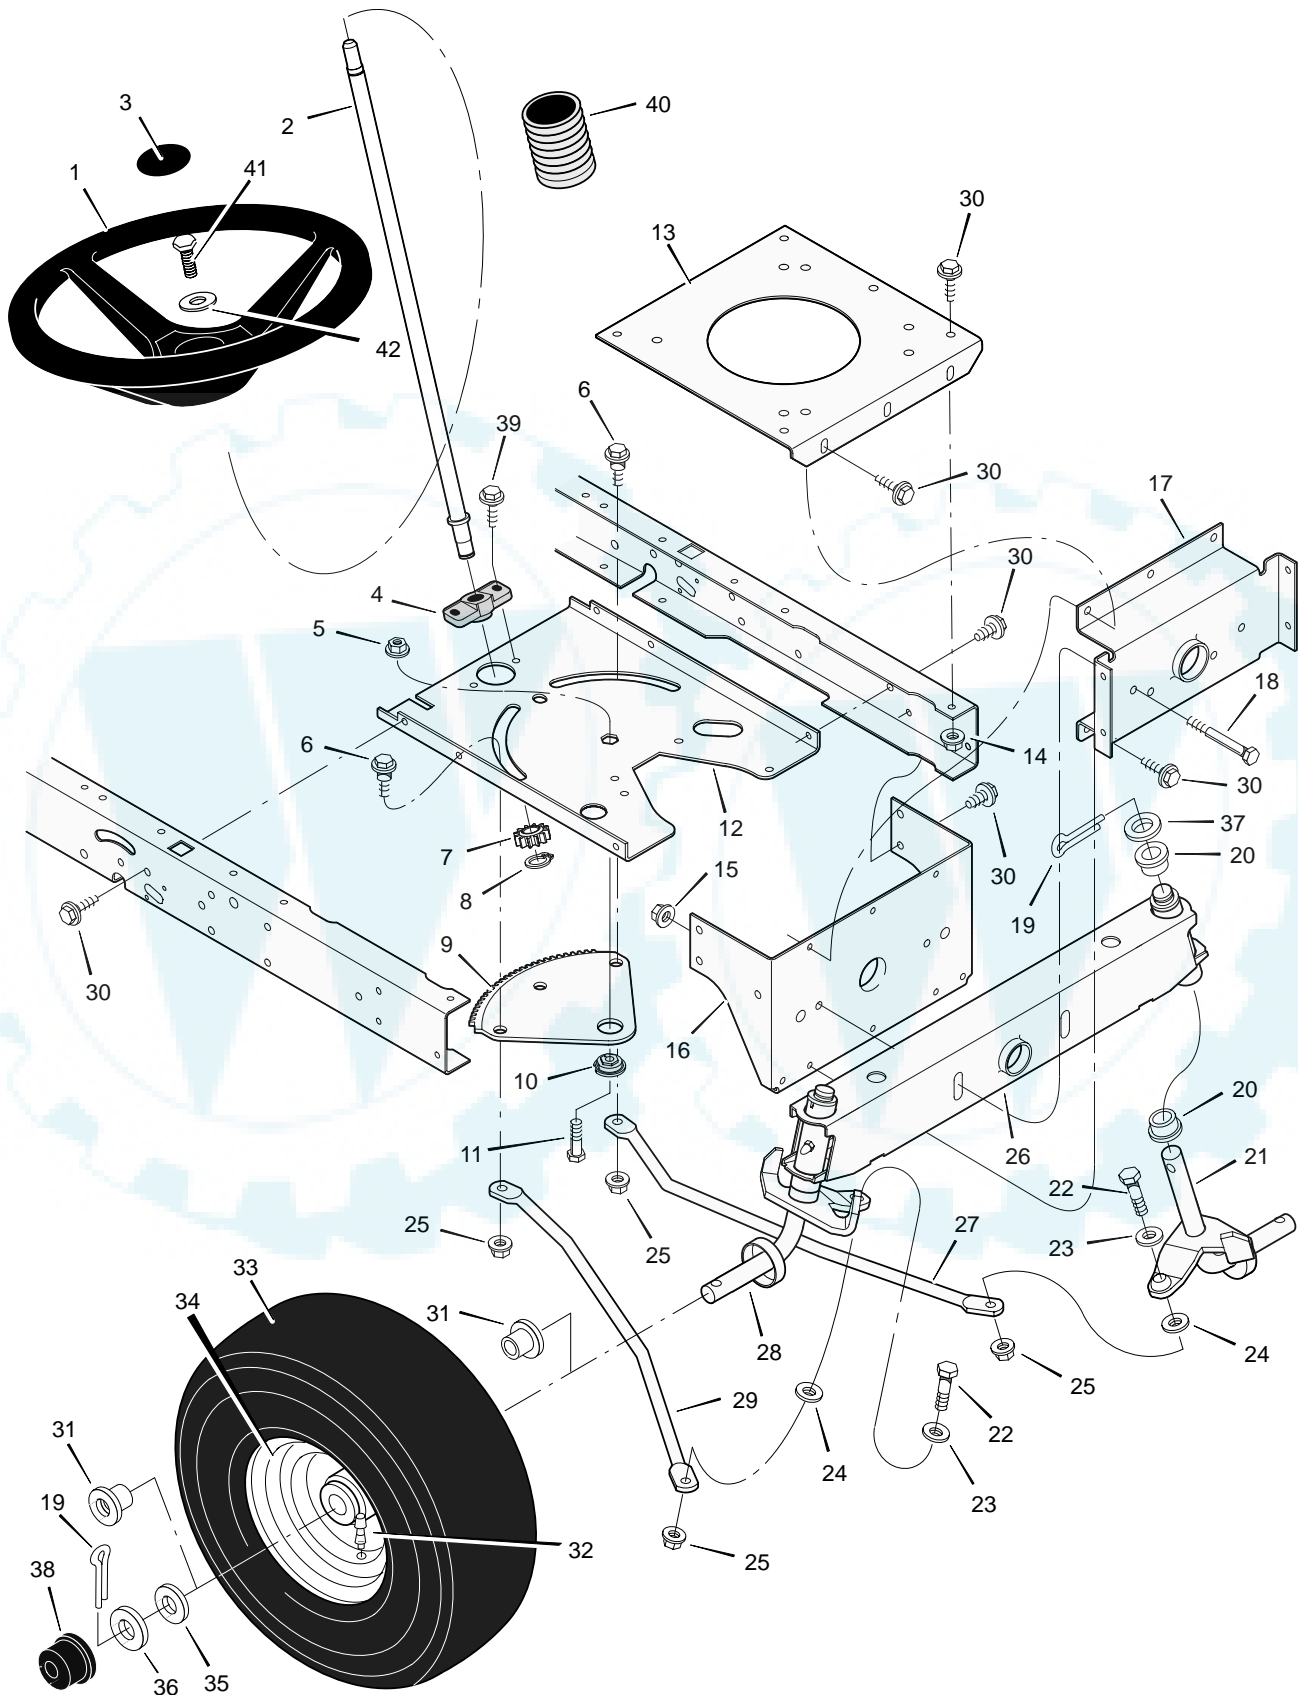

MODEL 385009x98A

**REPAIR PARTS
STEERING**

MODEL 385009x98A

**REPAIR PARTS
STEERING**

Key No.	Description	Part No.	Key No.	Description	Part No.
1	Wheel, Steering	095336	23	Washer	17x104
2	Post, Steering	690625	24	Washer	017x53 Z
3	Insert, Steering Wheel	095338	25	Nut, Flange	015x84
4	Bearing	094124	26	Axle Assembly	690210E700
5	Nut, Flange	15x111	27	Drag Link, Left	095329E700
6	Bolt, Shoulder	009x57	28	Spindle Assembly, Right	094575E700
7	Gear, Pinion	690183E700	29	Drag Link, Right	095328E700
8	Ring, Snap	011x25	30	Screw	26x249
9	Gear, Sector	094121E700	31	Bearing, Wheel	091334
10	Bearing	094123	32	Stem, Valve	024373
11	Bolt	001x84	33	Tire *	091923
12	Plate, Steering	1001121E700	—	Tube	407924
13	Plate, Engine	094006E700	34	Wheel and Tire Assembly	094578-601
14	Nut, Flange	015x88	35	Washer	17x195
15	Nut, Flange	15x118	36	Washer	17x192
16	Bracket, Hanger	1001270E700	37	Washer	17x113
17	Axle, Hanger	094007E700	38	Hub Cap	094618
18	Bolt	01x146	39	Screw	26x267
19	Pin, Cotter	030x49	40	Bellows	092059
20	Bearing	690150	41	Bolt	0025x3
21	Spindle Assembly, Left	094576E700	42	Washer	17x146
22	Bolt	01x111			

* When you order a tire, make sure to give the brand name of the tire so that the tread pattern on the tire will match.