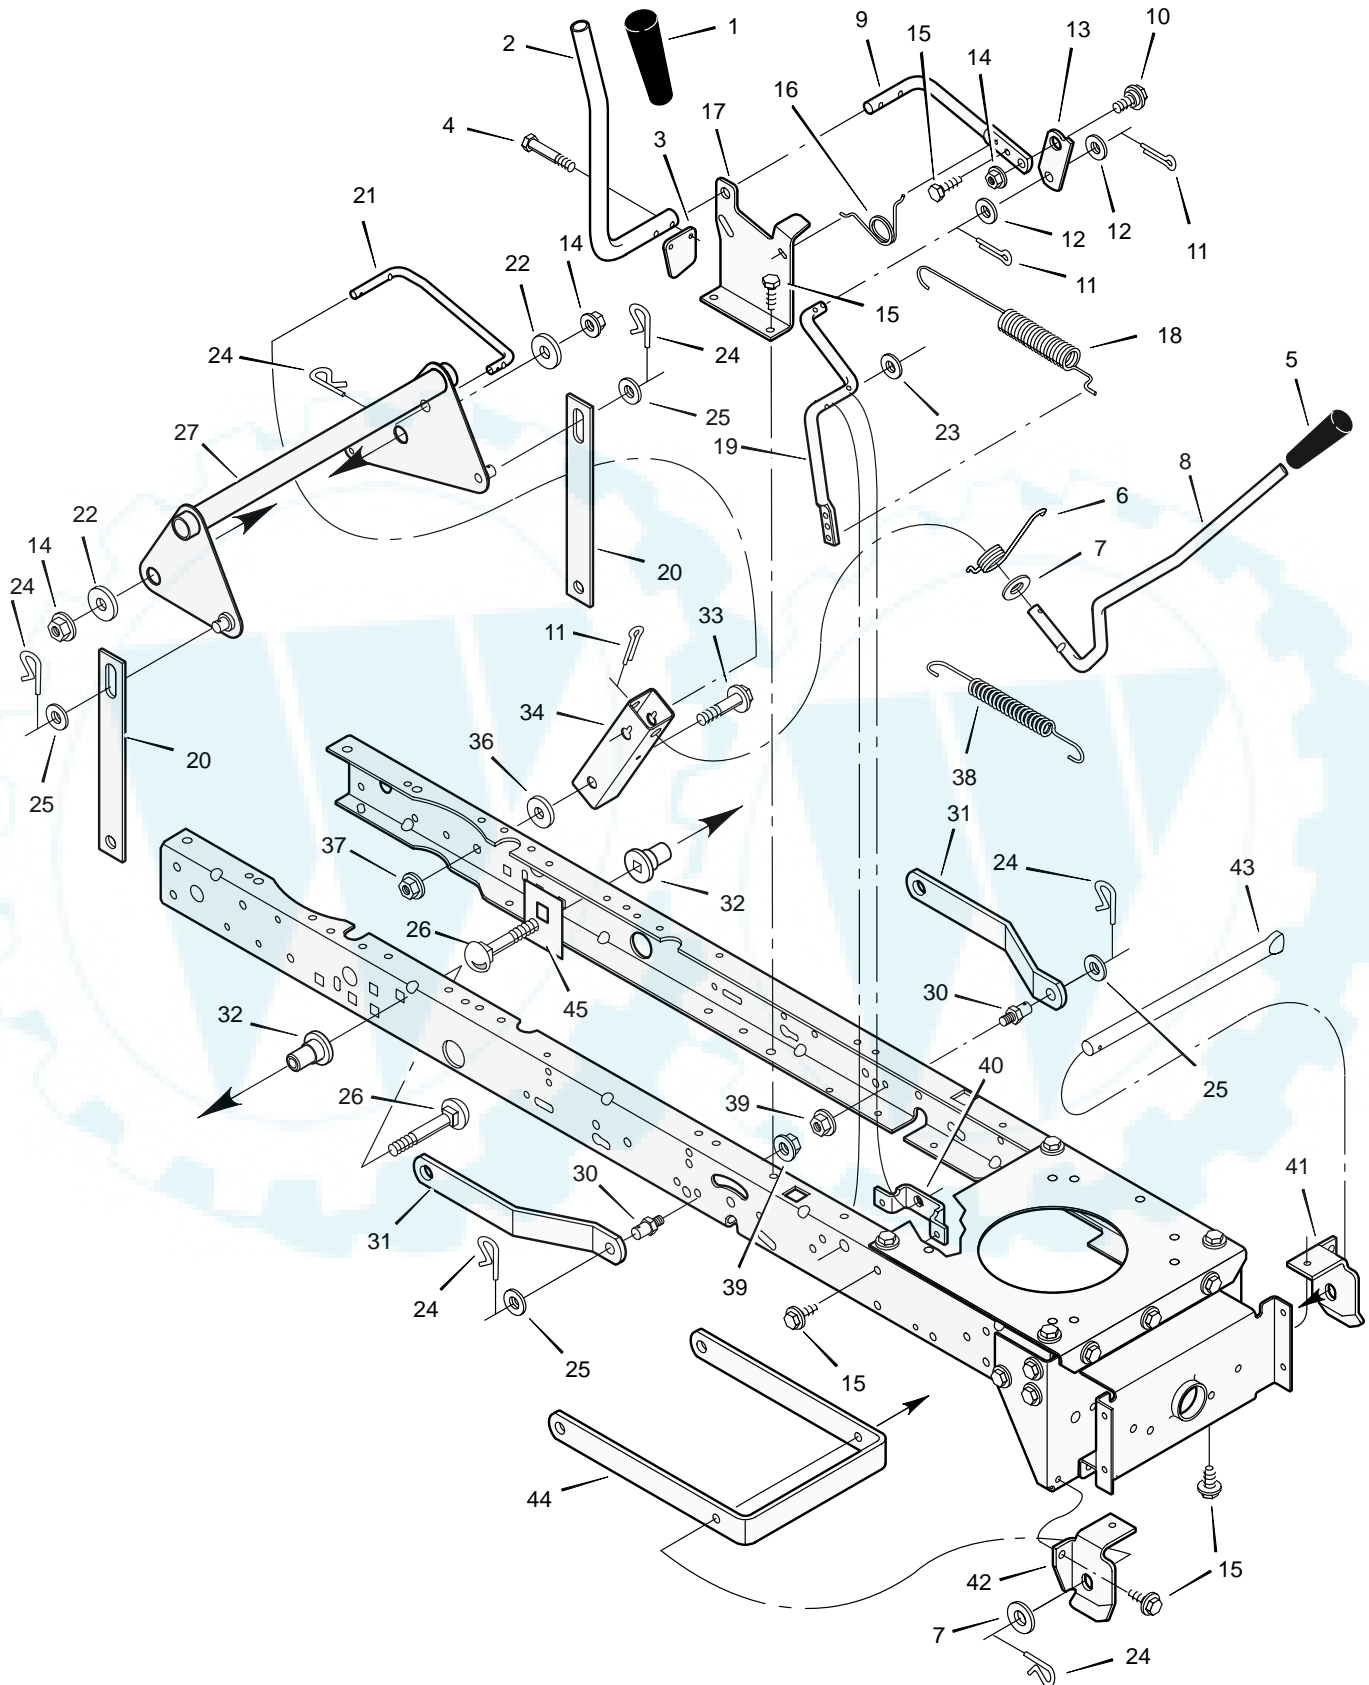

MODEL 385009x98A

REPAIR PARTS MOWER HOUSING SUSPENSION

MODEL 385009x98A

REPAIR PARTS MOWER HOUSING SUSPENSION

Key No.	Description	Part No.	Key No.	Description	Part No.
1	Grip	092698	22	Washer	17x168
2	Handle, PTO	094157 Z	23	Washer	017x57
3	Pad, Switch	094022 Z	24	Pin, Hair	0031x4
4	Bolt	0025x3	25	Washer	017x91
5	Grip	092697	26	Bolt, Carriage	002x85
6	Spring	166x40	27	Lever Assembly, Lift	1001111E700
7	Washer	17x103	30	Pin	094067
8	Handle, Lift	690533	31	Bracket, Rear Suspension	094055E700
9	Lever, PTO	094017 Z	32	Spacer, Lifter	690151
10	Bolt, Shoulder	009x39	33	Bolt, Shoulder	009x53
11	Pin, Cotter	030x20	34	Bracket, Pivot	094015E700
12	Washer	017x57	36	Washer	17x191
13	Link, PTO	094004 Z	37	Nut, Flange	015x84
14	Nut, Flange	015x84	38	Spring	165x131
15	Screw	26x249	39	Nut, Flange	015x68
16	Spring	166x39	40	Bracket, PTO	094005E700
17	Bracket, PTO	094018E700	41	Hanger, Left Deck	094027E700
18	Spring	165x118	42	Hanger, Right Deck	094026E700
19	Crank, PTO	690394E700	43	Rod, Hanger	094158 Z
20	Link, Lift	690212E700	44	Bracket, Suspension	690539E700
21	Link, Lift Handle	690122E700	45	Plate, Stiffening	1001098E700