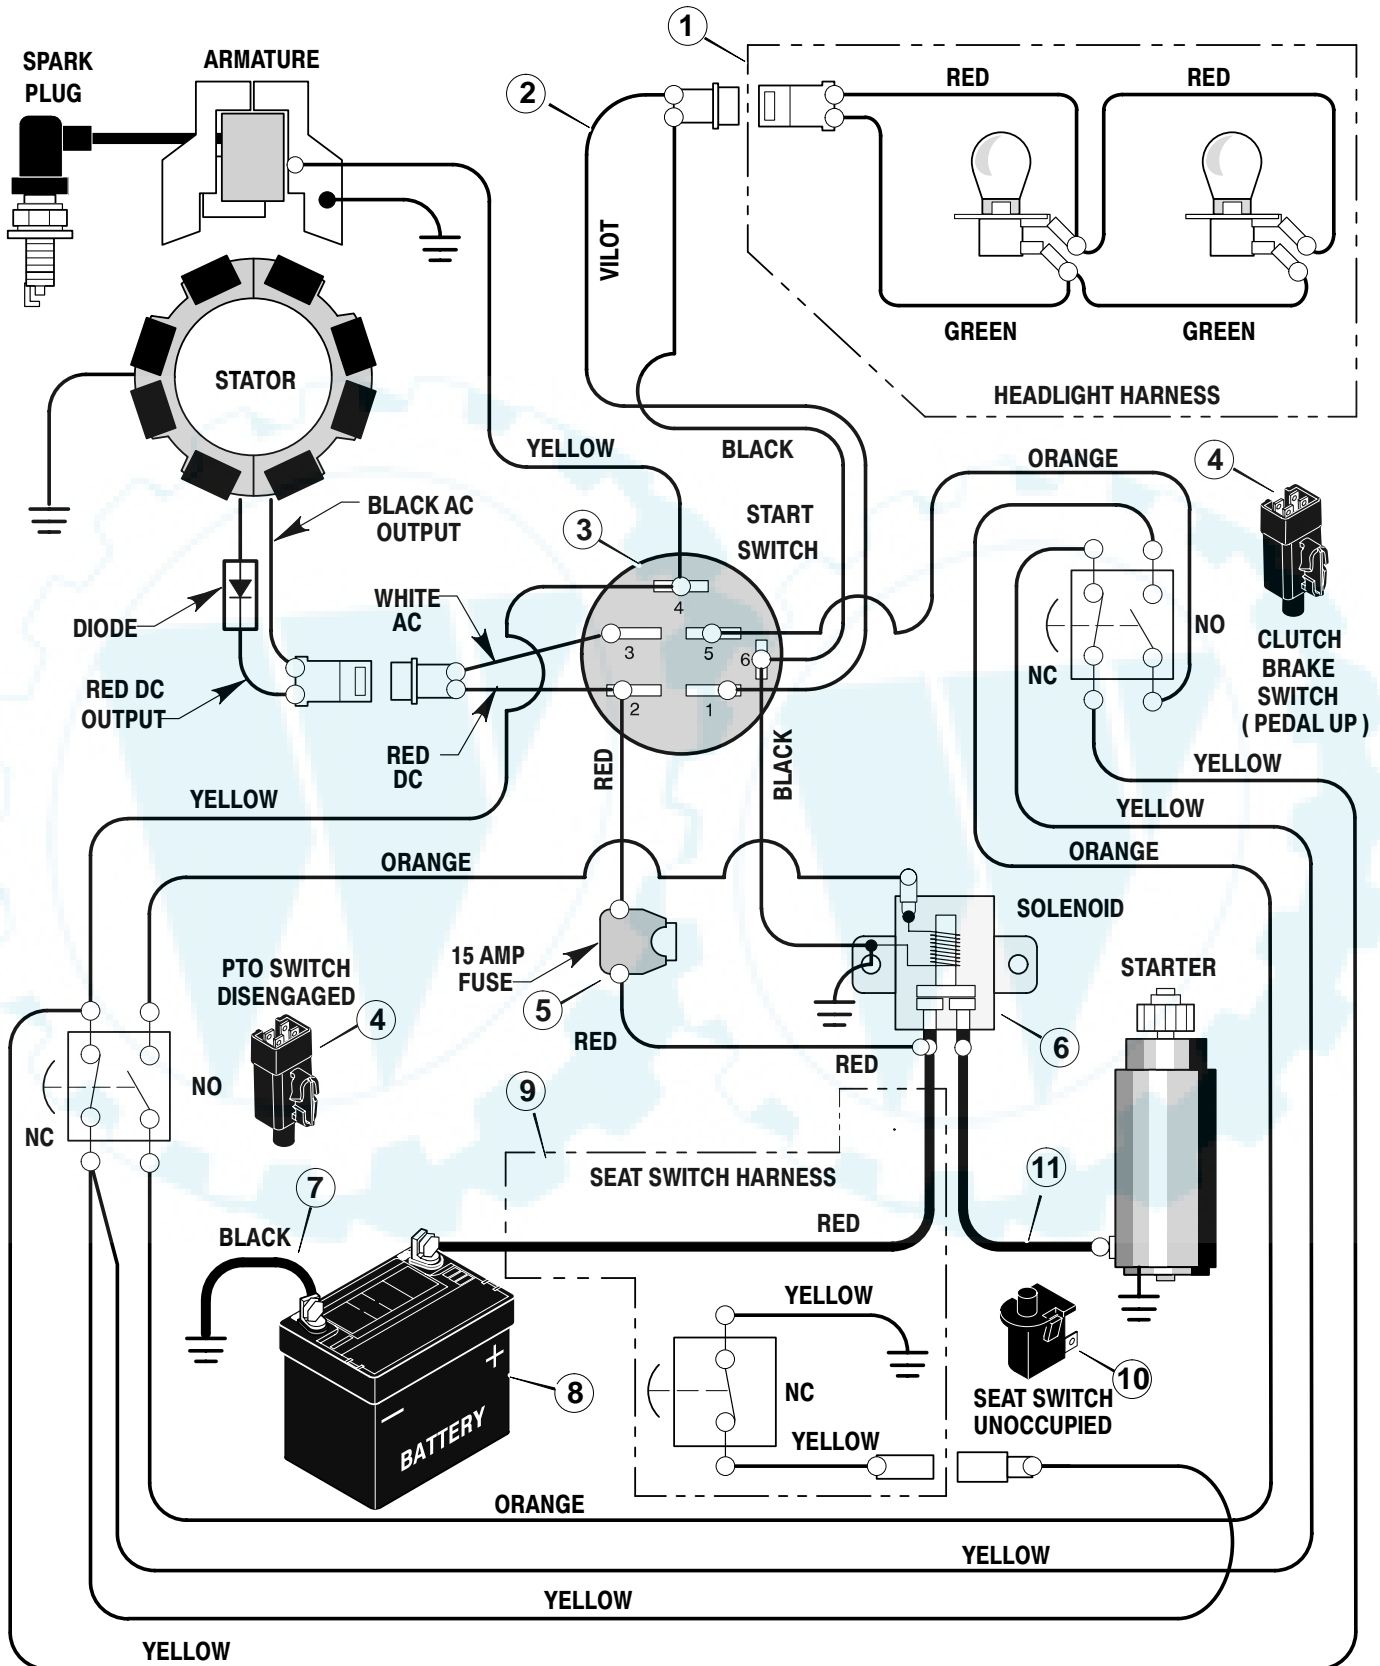

* Includes Key No. 17, 18, 30, 31, 32, 33, 45, 46, 47 and 51.

MODEL 385009x98A

REPAIR PARTS ENGINE MOUNT

MODEL 385009x98A

**REPAIR PARTS
ENGINE MOUNT**

Key No.	Description	Part No.
1	Fuel Cap **	092317
2	Fuel Tank	690280
3	Hose Clamp **	095197
4	Fuel Line (must cut to length) **	7601033
5	Hose Clamp	095197
6	Screw	26x201
7	Plate, Engine	094006E700
8	Throttle Control	091989
9	Engine*	_____
10	Bolt, Engine Mount	0025x7
11	Stack Pulley Assembly	690439 Z
12	Lockwasher	019x35
13	Bolt, Hex	01x140
14	Washer	17x170
15	Screw	26x249
16	Gasket	091309
17	Muffler	091271
18	Deflector, Muffler	1001350
19	Screw	26x208
20	Bolt, Hex	01x134
21	Guide, Belt	093349
22	Nut, Flange	015x79 Z
23	Guide, Belt	094066
24	Shield, Heat	094320SE
25	Lock, Screw	092378
26	Screw	26x253
27	Screw	26x263

MODEL 385009x98A

**REPAIR PARTS
ELECTRICAL SYSTEM**

Key No.	Description	Part No.
1	Harness, Light Wire	250x92
	Socket, Light	092372
	Bulb, Light	090084
2	Harness, Chassis Wire	250x86
3	Switch, Ignition	092377
	Key, Ignition	020729
	Nut, Hex	091489
	Cap, Ignition	091488
4	Switch, Limit	094136
5	Fuse	054212
	Holder, Fuse	407078
6	Solenoid	094613
	Screw, Mounting	26x229
	Locknut	15x116
7	Cable, Battery Ground	024x32
	Screw, Ground Cable	26x213
8	Battery	021075
	Bolt, Carriage	002x82
	Wingnut	014x79
	Boot, Battery –Positive Cable	690604
9	Harness, Seat Switch Wire	250x67
10	Switch, Seat Sensor	094159
11	Cable	024x31