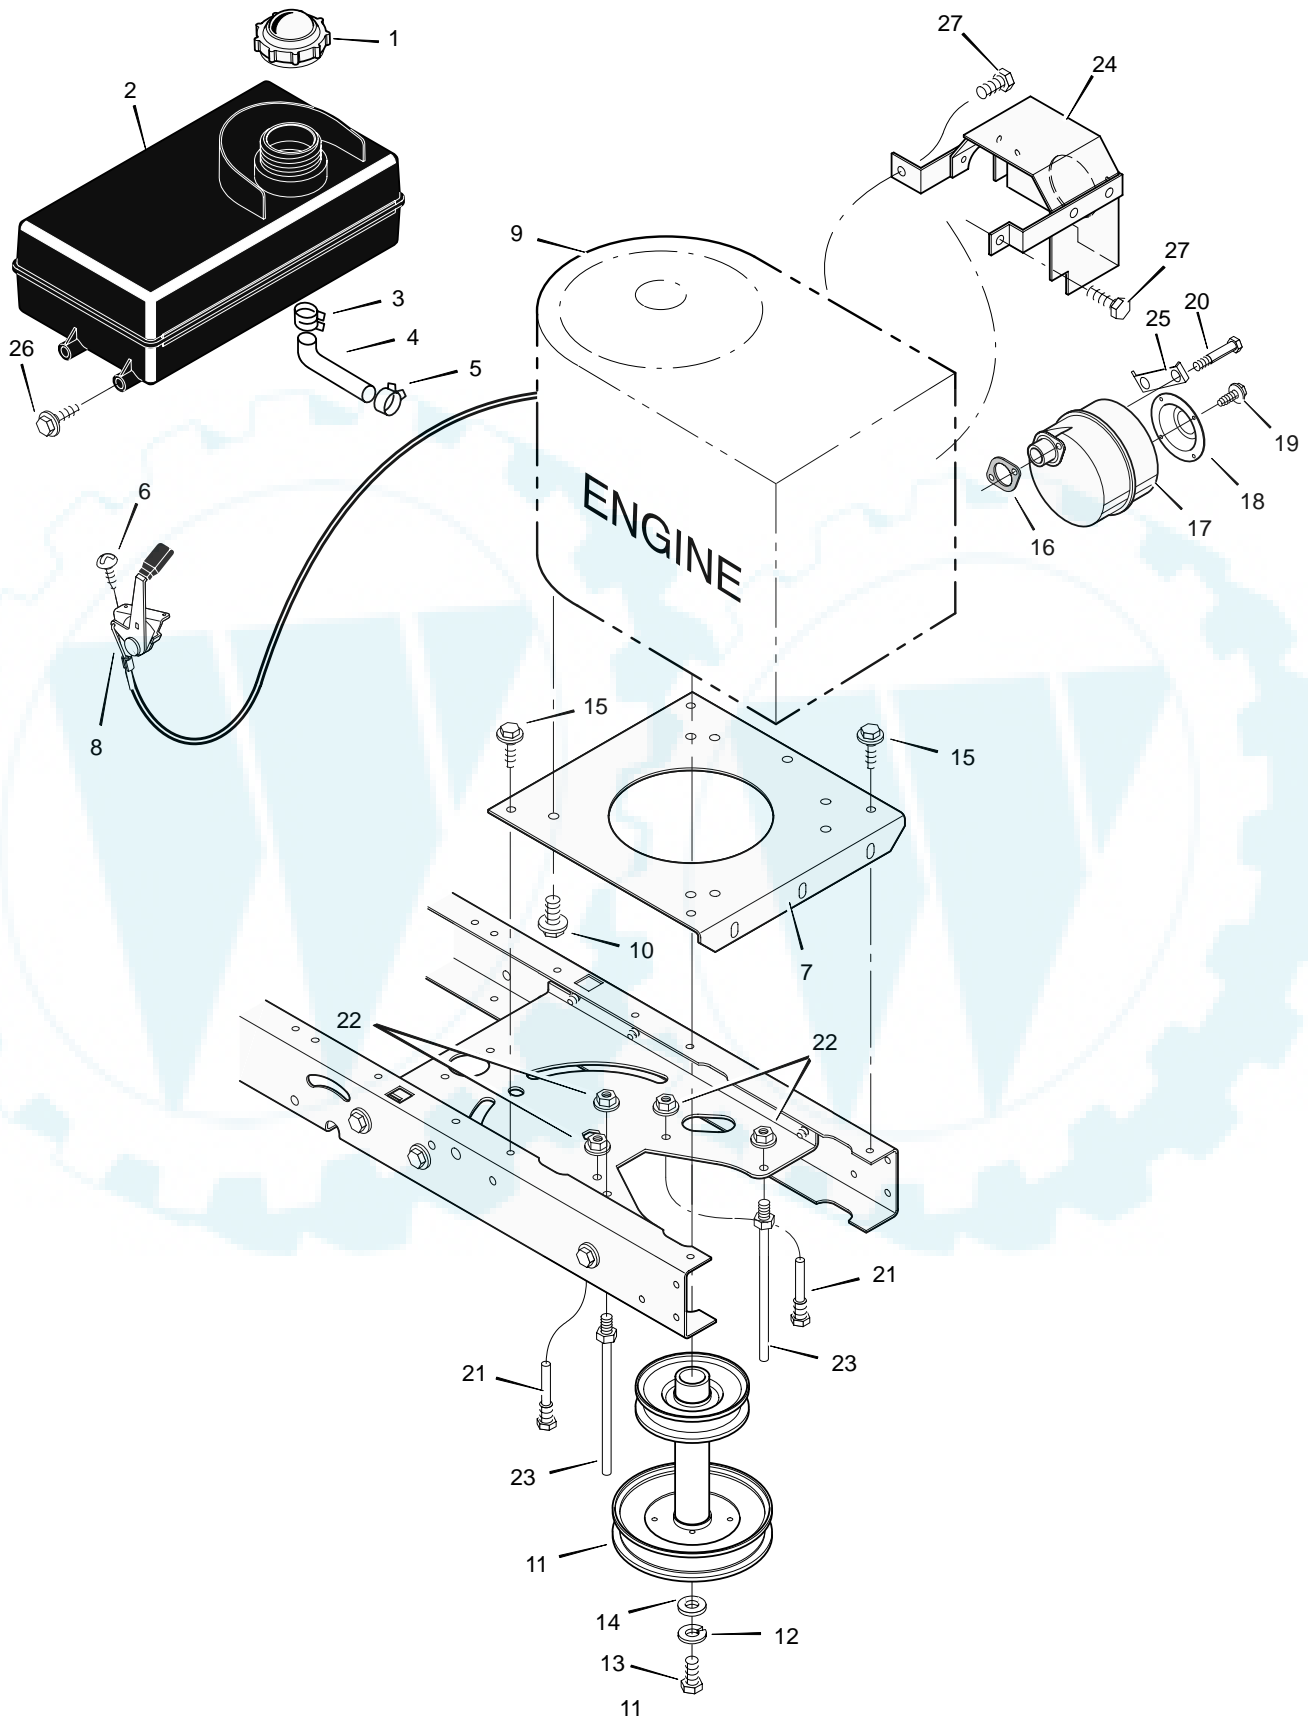

* Includes Key No. 17, 18, 30, 31, 32, 33, 45, 46, 47 and 51.

MODEL 385009x98A

REPAIR PARTS ENGINE MOUNT

MODEL 385009x98A

**REPAIR PARTS
ENGINE MOUNT**

Key No.	Description	Part No.
1	Fuel Cap **	092317
2	Fuel Tank	690280
3	Hose Clamp **	095197
4	Fuel Line (must cut to length) **	7601033
5	Hose Clamp	095197
6	Screw	26x201
7	Plate, Engine	094006E700
8	Throttle Control	091989
9	Engine*	_____
10	Bolt, Engine Mount	0025x7
11	Stack Pulley Assembly	690439 Z
12	Lockwasher	019x35
13	Bolt, Hex	01x140
14	Washer	17x170
15	Screw	26x249
16	Gasket	091309
17	Muffler	091271
18	Deflector, Muffler	1001350
19	Screw	26x208
20	Bolt, Hex	01x134
21	Guide, Belt	093349
22	Nut, Flange	015x79 Z
23	Guide, Belt	094066
24	Shield, Heat	094320SE
25	Lock, Screw	092378
26	Screw	26x253
27	Screw	26x263