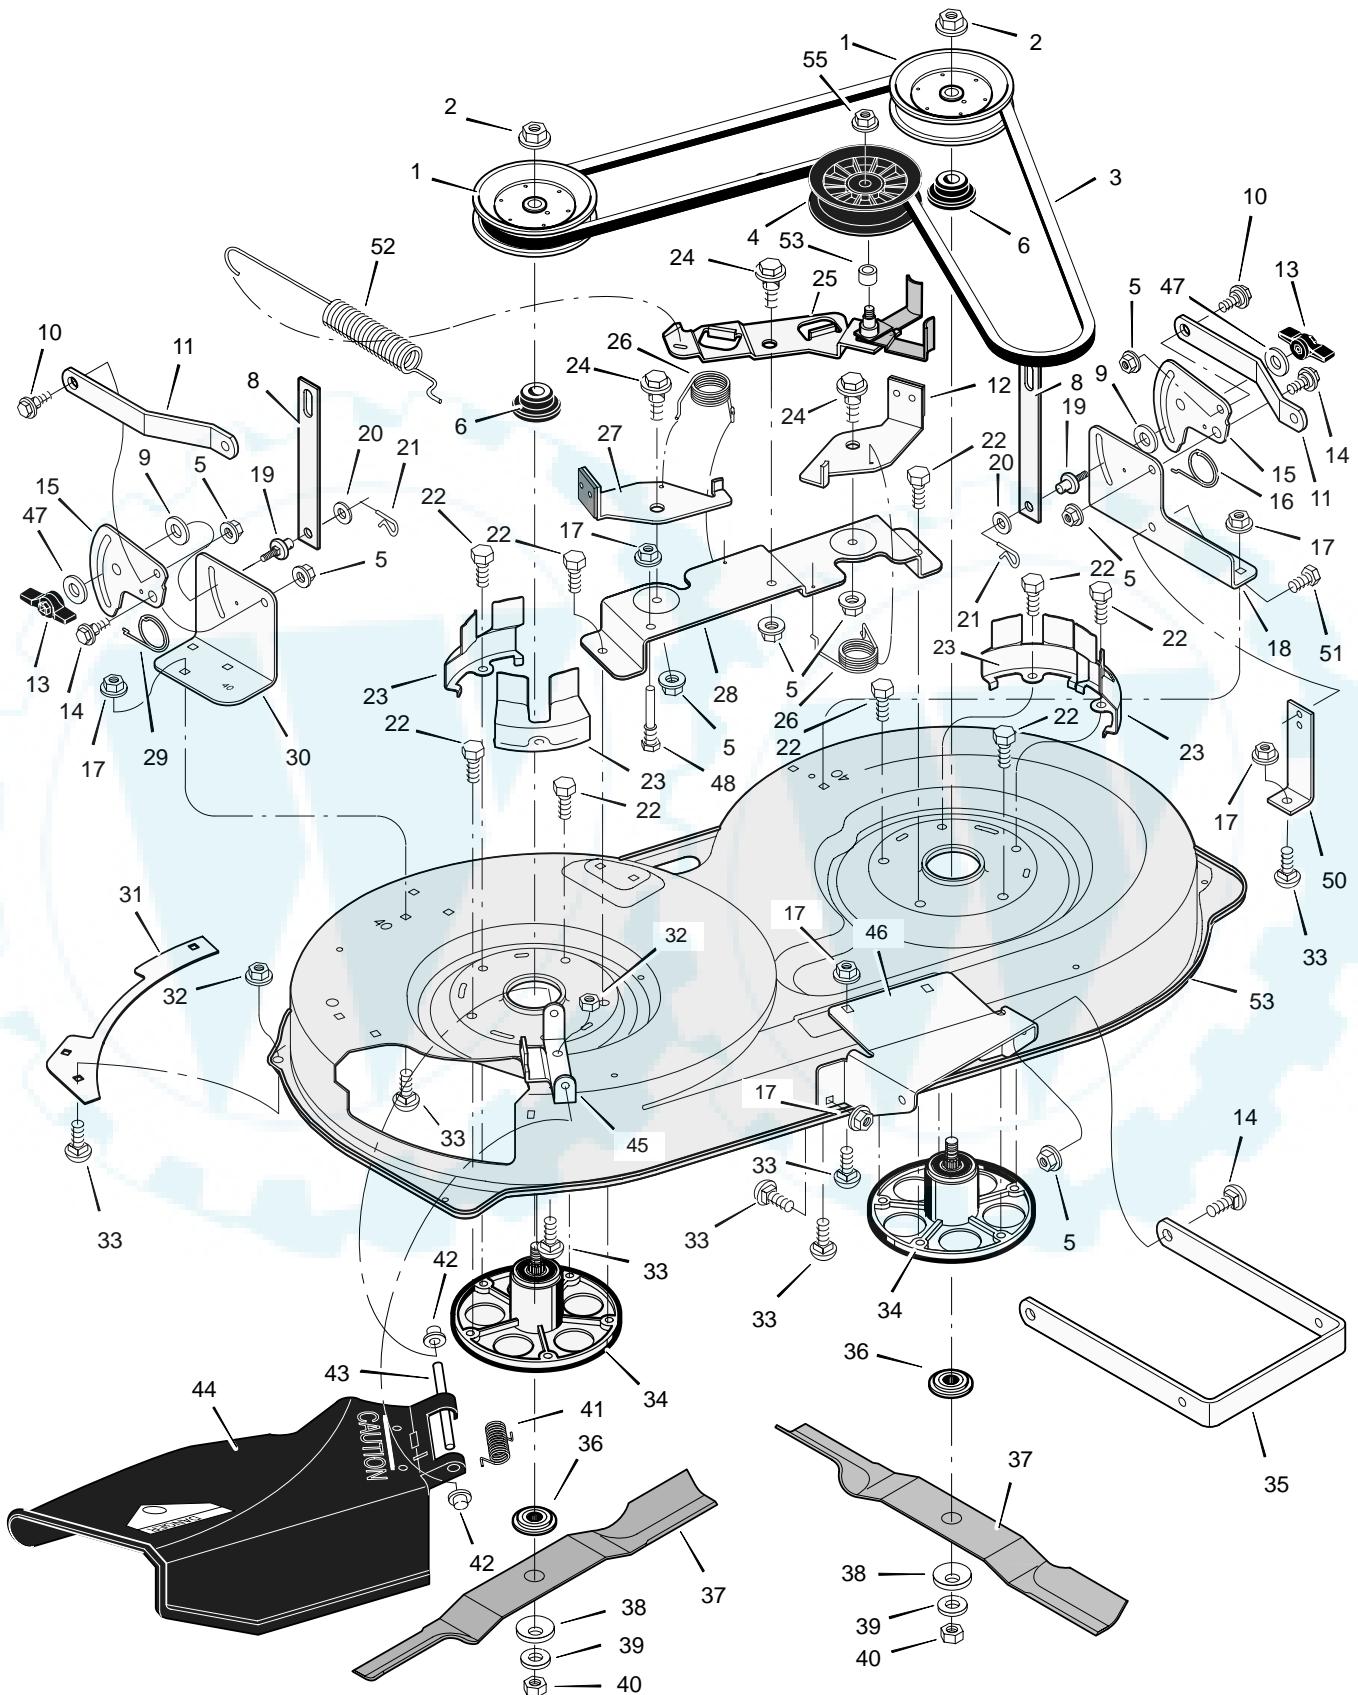

MODEL 385009x98A

REPAIR PARTS MOWER HOUSING

MODEL 385009x98A

REPAIR PARTS MOWER HOUSING

Key No.	Description	Part No.	Key No.	Description	Part No.
1	Pulley, Jackshaft	092852	29	Spring	166x42
2	Nut, Hex	15x121	30	Bracket, Right Suspension	094052E700
3	Belt, Mower Drive	037x86	31	Plate	091770E700
4	Pulley, Idler	690387	32	Nut, Flange	015x88
5	Nut, Flange	015x84	33	Bolt, Carriage	002x53
6	Spacer, Pulley	1001197	34	Mandrell	1001200
8	Link, Lift	690212E700	35	Bracket, Suspension	690539E700
9	Pad, Friction	094137	36	Adapter, Blade	690411
10	Bolt, Shoulder	009x52	37	Blade	1001427E701
11	Bracket, Suspension	094055E700	38	Washer	17x166
12	Pad Assembly, Left Brake	094049E700	39	Washer	17x165
13	Knob	094068	40	Nut	15x100
14	Bolt, Shoulder	009x51	41	Spring	166x4
15	Plate, Suspension	094128E700	42	Cap, Push On	028x23
16	Spring	166x43	43	Rod, Pivot	094957 Z
17	Nut, Flange	015x79	44	Deflector Assembly	094707
18	Bracket, Left Suspension	094054E700	45	Bracket, Deflector	094956E700
19	Pin, Hanger	095194	46	Bracket, Front Hanger	094062E700
20	Washer	017x91	47	Washer	017x45 Z
21	Pin, Cotter	0031x4	48	Guide, Belt	094781
22	Bolt	0025x7	50	Bracket, Support	94681E700
23	Cover, Pulley	094051E700	51	Screw	26x249
24	Bolt, Shoulder	009x39	52	Spring, Extension	165x118
25	Arm, Idler	1001499E700	53	Spacer	690369
26	Spring	166x41	54	Housing, Blade *	094887E700
27	Pad Assembly, Right Brake	094047E700	55	Nut, Flange	015x98
28	Bracket Assembly, Brake	094059E700	1-55	Complete Mower Housing Assembly	776000

* Includes Key No. 17, 18, 30, 31, 32, 33, 45, 46, 47 and 51.