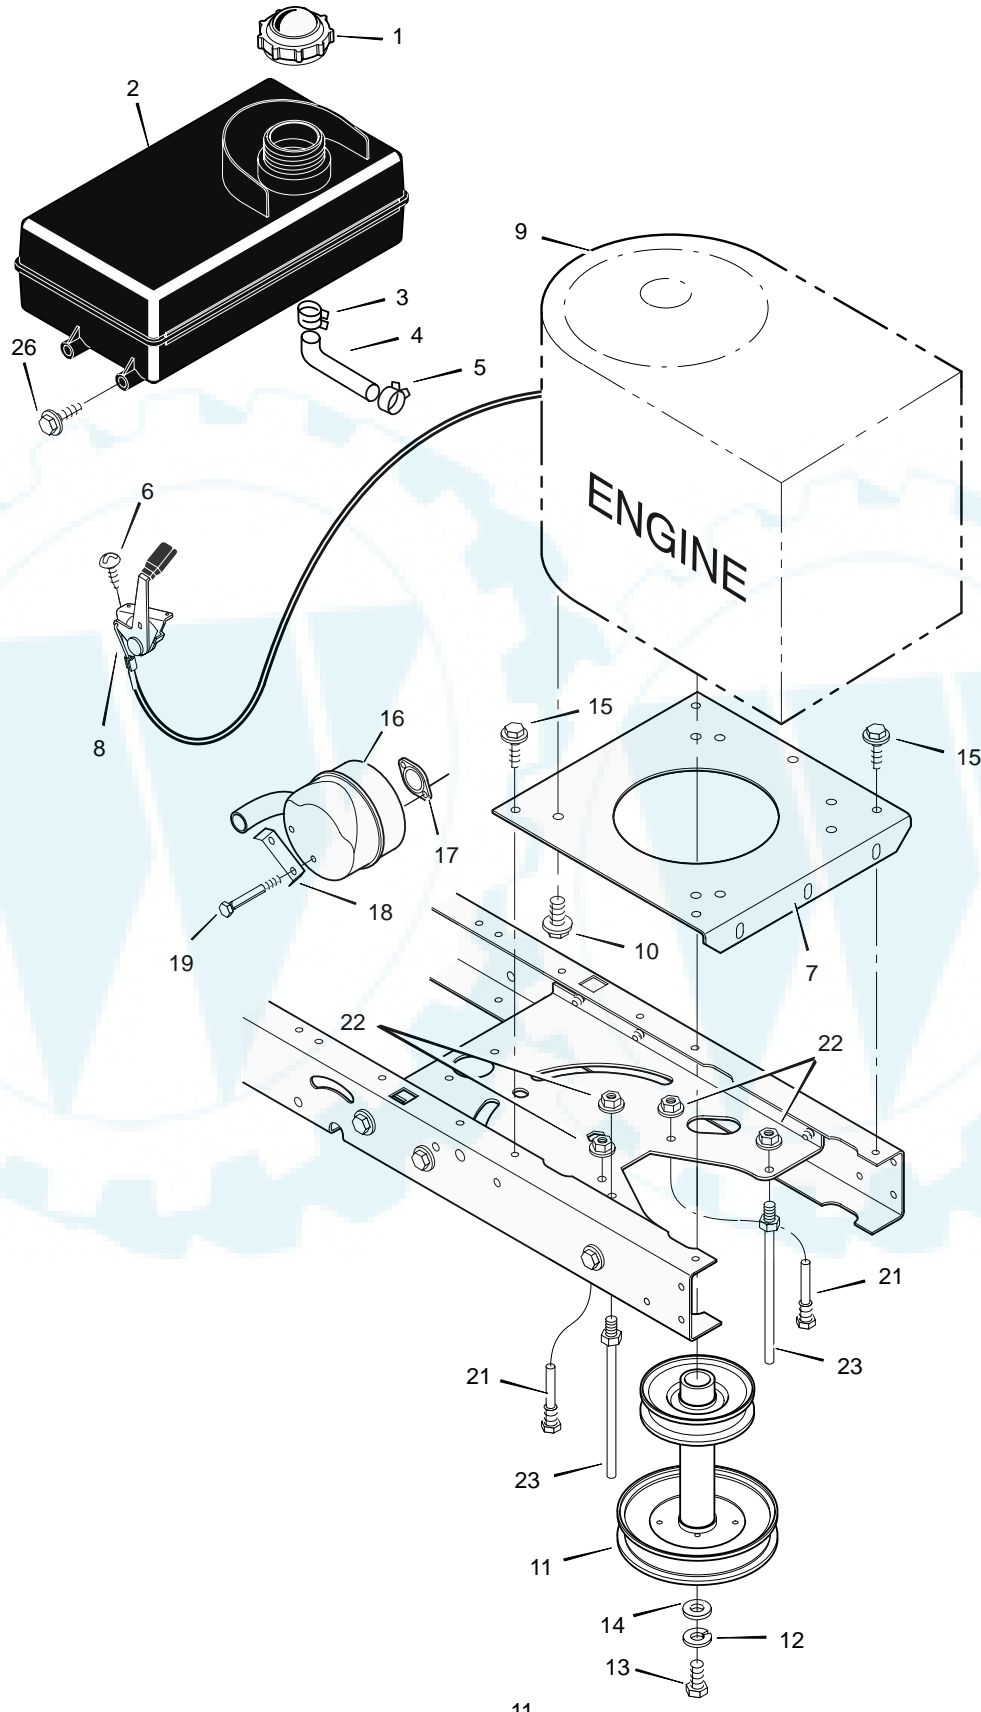

* Includes Key No. 17, 18, 30, 31, 32, 33, 45, 46, 47 and 51.

MODEL 385008x52A

**REPAIR PARTS
ENGINE MOUNT**

MODEL 385008x52A

**REPAIR PARTS
ENGINE MOUNT**

Key No.	Description	Part No.
1	Fuel Cap **	092317
2	Fuel Tank	6960294
3	Hose Clamp **	095197
4	Fuel Line (must cut to length) **	7601033
5	Hose Clamp	095197
6	Screw	26x201
7	Plate, Engine	094006E700
8	Throttle Control	091989
9	Engine*	—
10	Bolt, Engine Mount	0025x7
11	Stack Pulley Assembly	690439 Z
12	Lockwasher	019x35
13	Bolt, Hex	01x140
14	Washer	17x170
15	Screw	26x249
16	Muffler	094120
--	Heat Shield Assembly –Muffler (Not Shown)	1001459
--	Nut	15x122
17	Gasket	091309
18	Lock, Screw	092378
19	Bolt	01x134
21	Guide, Belt	093349
22	Nut, Flange	015x79 Z
23	Guide, Belt	094066
26	Screw	26x253