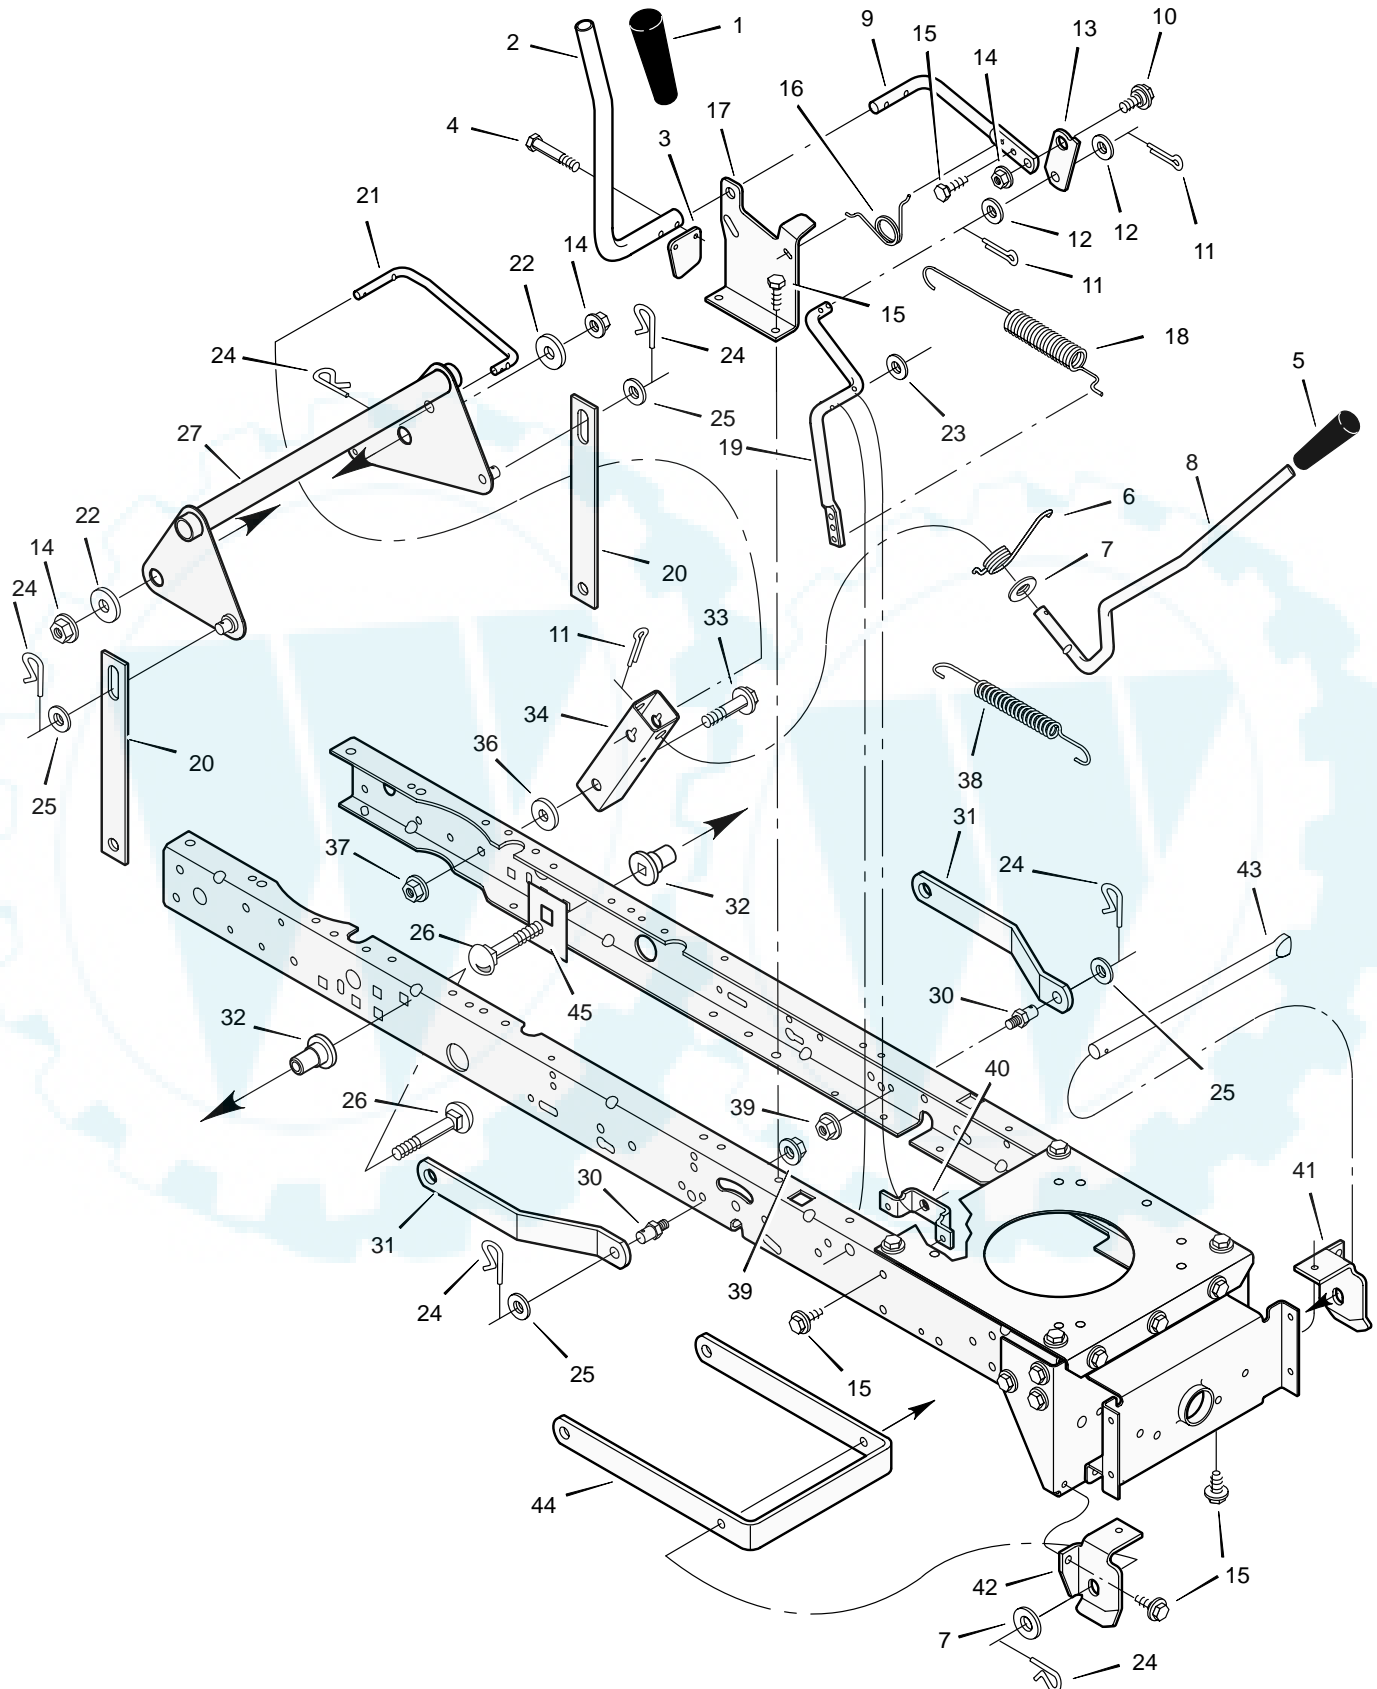

MODEL 385008x52A

REPAIR PARTS MOWER HOUSING SUSPENSION

MODEL 385008x52A

REPAIR PARTS MOWER HOUSING SUSPENSION

Key No.	Description	Part No.	Key No.	Description	Part No.
1	Grip	092698	22	Washer	17x168
2	Handle, PTO	094157 Z	23	Washer	017x57
3	Pad, Switch	094022 Z	24	Pin, Hair	0031x4
4	Bolt	0025x3	25	Washer	017x91
5	Grip	092697	26	Bolt, Carriage	002x85
6	Spring	166x40	27	Lever Assembly, Lift	1001111E700
7	Washer	17x103	30	Pin	094067
8	Handle, Lift	690533	31	Bracket, Rear Suspension	094055E700
9	Lever, PTO	094017 Z	32	Spacer, Lifter	690151
10	Bolt, Shoulder	009x39	33	Bolt, Shoulder	009x53
11	Pin, Cotter	030x20	34	Bracket, Pivot	094015E700
12	Washer	017x57	36	Washer	17x191
13	Link, PTO	094004 Z	37	Nut, Flange	015x84
14	Nut, Flange	015x84	38	Spring	165x131
15	Screw	26x249	39	Nut, Flange	015x68
16	Spring	166x39	40	Bracket, PTO	094005E700
17	Bracket, PTO	094018E700	41	Hanger, Left Deck	094027E700
18	Spring	165x118	42	Hanger, Right Deck	094026E700
19	Crank, PTO	690394E700	43	Rod, Hanger	094158 Z
20	Link, Lift	690212E700	44	Bracket, Suspension	690539E700
21	Link, Lift Handle	690122E700	45	Plate, Stiffening	1001098E700