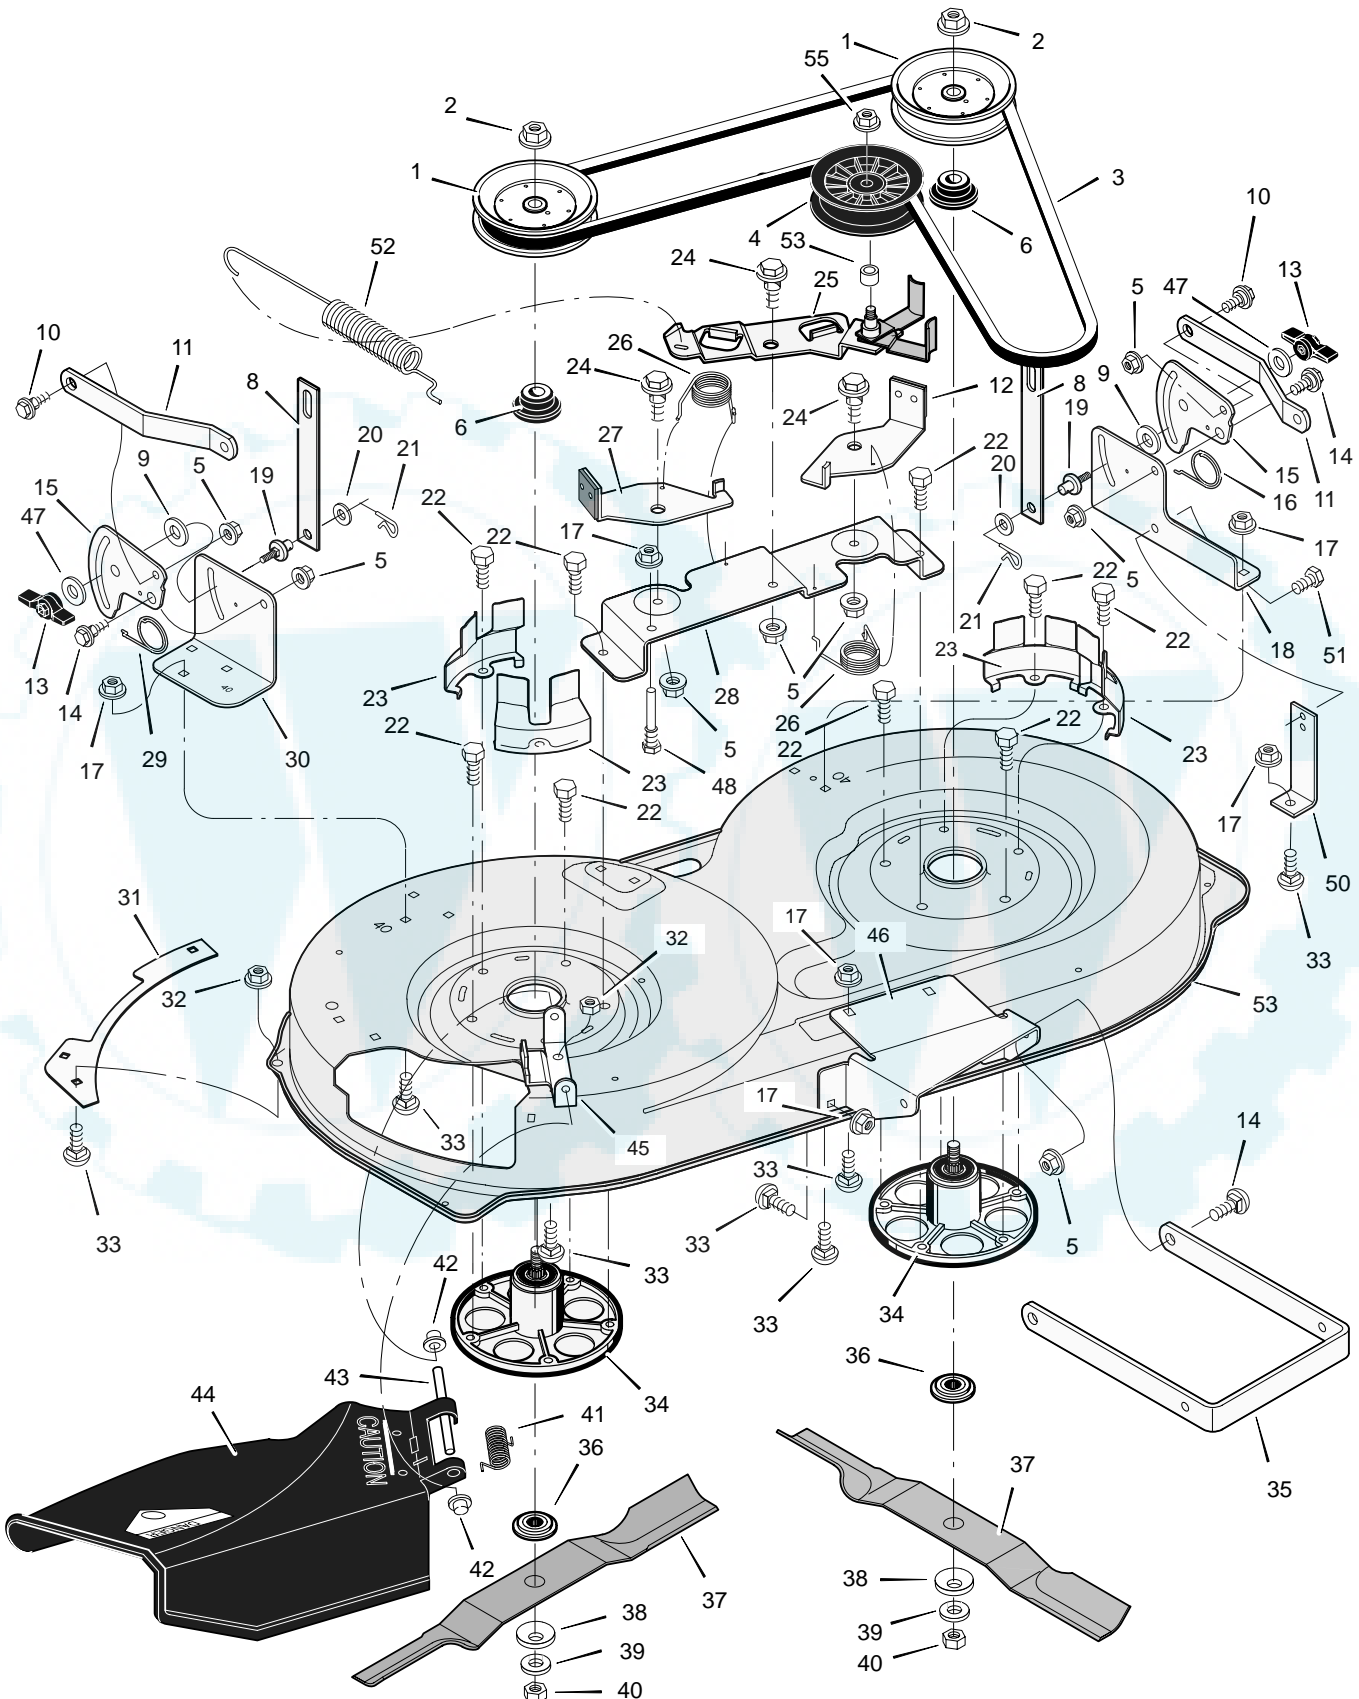

MODEL 385008x52A

REPAIR PARTS
MOWER HOUSING

MODEL 385008x52A

REPAIR PARTS MOWER HOUSING

Key No.	Description	Part No.	Key No.	Description	Part No.
1	Pulley, Jackshaft	092852	29	Spring	166x42
2	Nut, Hex	15x121	30	Bracket, Right Suspension	094052E700
3	Belt, Mower Drive	037x86	31	Plate	091770E700
4	Pulley, Idler	690387	32	Nut, Flange	015x88
5	Nut, Flange	015x84	33	Bolt, Carriage	002x53
6	Spacer, Pulley	1001197	34	Mandrell	1001200
8	Link, Lift	690212E700	35	Bracket, Suspension	690539E700
9	Pad, Friction	094137	36	Adapter, Blade	690411
10	Bolt, Shoulder	009x52	37	Blade	1001427E701
11	Bracket, Suspension	094055E700	38	Washer	17x166
12	Pad Assembly, Left Brake	094049E700	39	Washer	17x165
13	Knob	094068	40	Nut	15x100
14	Bolt, Shoulder	009x51	41	Spring	166x4
15	Plate, Suspension	094128E700	42	Cap, Push On	028x23
16	Spring	166x43	43	Rod, Pivot	094957 Z
17	Nut, Flange	015x79	44	Deflector Assembly	094707
18	Bracket, Left Suspension	094054E700	45	Bracket, Deflector	094956E700
19	Pin, Hanger	095194	46	Bracket, Front Hanger	094062E700
20	Washer	017x91	47	Washer	017x45 Z
21	Pin, Cotter	0031x4	48	Guide, Belt	094781
22	Bolt	0025x7	50	Bracket, Support	94681E700
23	Cover, Pulley	094051E700	51	Screw	26x249
24	Bolt, Shoulder	009x39	52	Spring, Extension	165x118
25	Arm, Idler	1001499E700	53	Spacer	690369
26	Spring	166x41	54	Housing, Blade *	094887E700
27	Pad Assembly, Right Brake	094047E700	55	Nut, Flange	015x98
28	Bracket Assembly, Brake	094059E700	1-55	Complete Mower Housing Assembly	776000

* Includes Key No. 17, 18, 30, 31, 32, 33, 45, 46, 47 and 51.