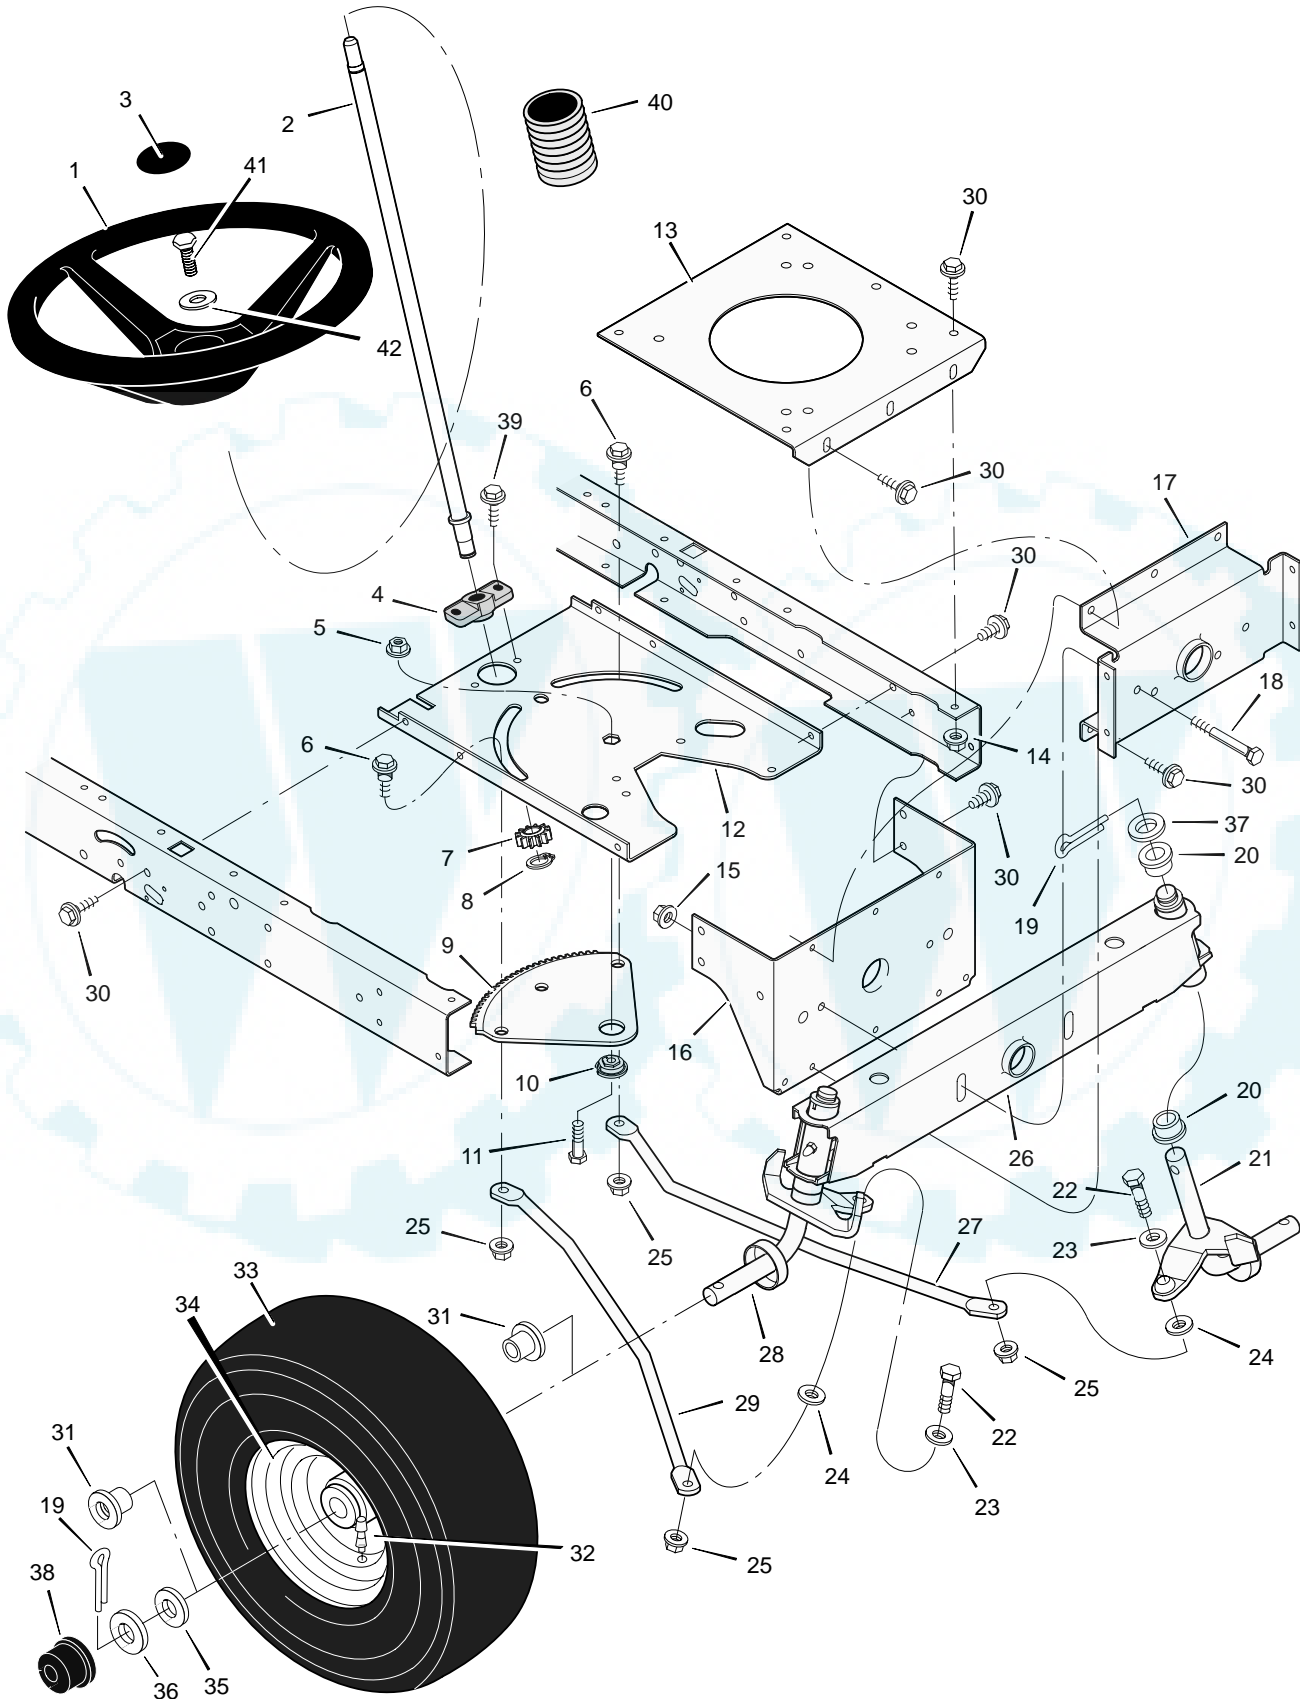

MODEL 385008x52A

**REPAIR PARTS
STEERING**

MODEL 385008x52A

REPAIR PARTS STEERING

Key No.	Description	Part No.	Key No.	Description	Part No.
1	Wheel, Steering	095336	23	Washer	17x104
2	Post, Steering	690625	24	Washer	017x53 Z
3	Insert, Steering Wheel	095338	25	Nut, Flange	015x84
4	Bearing	094124	26	Axle Assembly	690210E700
5	Nut, Flange	15x111	27	Drag Link, Left	095329E700
6	Bolt, Shoulder	009x57	28	Spindle Assembly, Right	094575E700
7	Gear, Pinion	690183E700	29	Drag Link, Right	095328E700
8	Ring, Snap	011x25	30	Screw	26x249
9	Gear, Sector	094121E700	31	Bearing, Wheel	091334
10	Bearing	094123	32	Stem, Valve	024373
11	Bolt	001x84	33	Tire *	091923
12	Plate, Steering	1001121E700	—	Tube	407924
13	Plate, Engine	094006E700	34	Wheel and Tire Assembly	094578-601
14	Nut, Flange	015x88	35	Washer	17x195
15	Nut, Flange	15x118	36	Washer	17x192
16	Bracket, Hanger	1001270E700	37	Washer	17x113
17	Axle, Hanger	094007E700	38	Hub Cap	094618
18	Bolt	01x146	39	Screw	26x267
19	Pin, Cotter	030x49	40	Bellows	092059
20	Bearing	690150	41	Bolt	0025x3
21	Spindle Assembly, Left	094576E700	42	Washer	17x146
22	Bolt	01x111			

* When you order a tire, make sure to give the brand name of the tire so that the tread pattern on the tire will match.