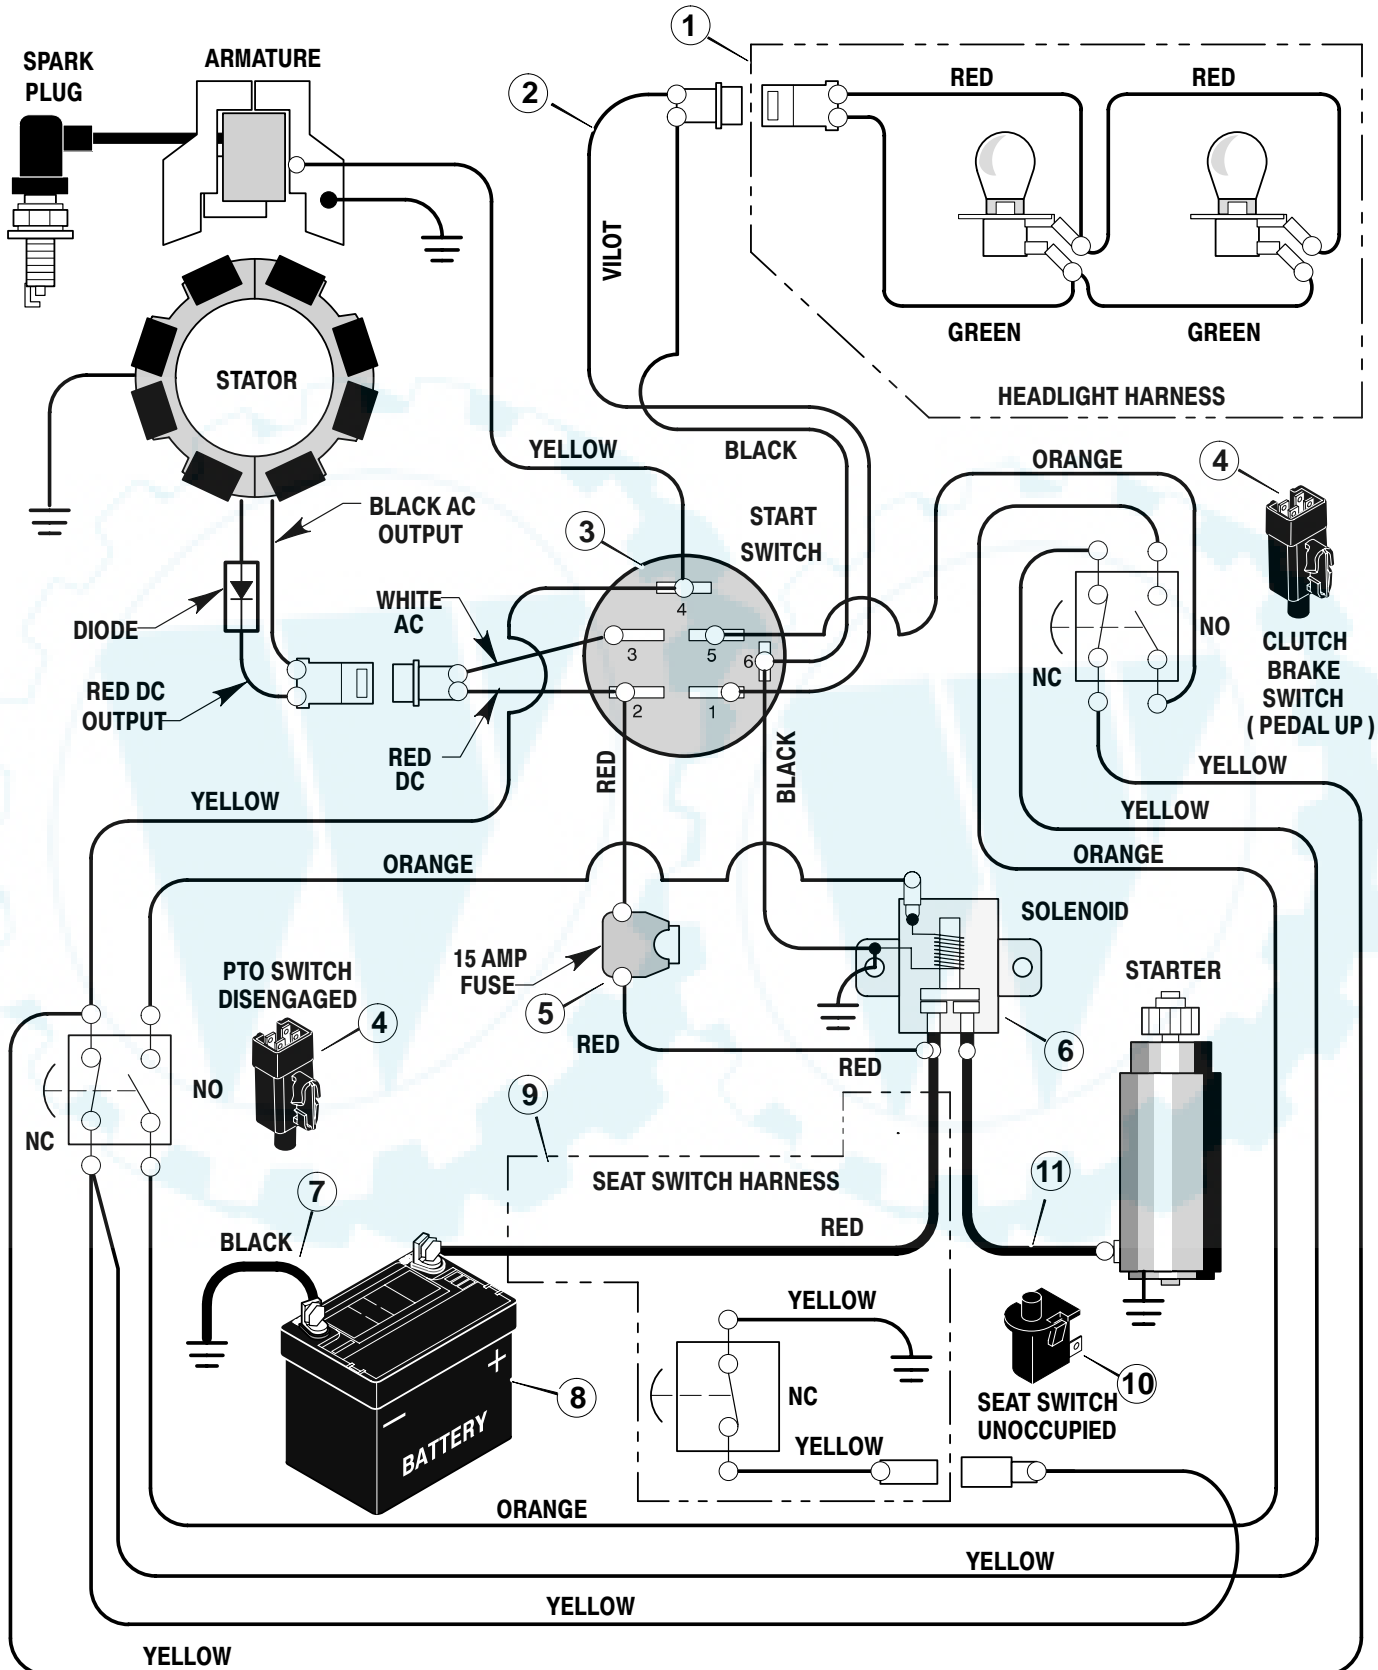

* Includes Key No. 17, 18, 30, 31, 32, 33, 45, 46, 47 and 51.

MODEL 385008x52A

**REPAIR PARTS
ENGINE MOUNT**

MODEL 385008x52A

**REPAIR PARTS
ENGINE MOUNT**

Key No.	Description	Part No.
1	Fuel Cap **	092317
2	Fuel Tank	6960294
3	Hose Clamp **	095197
4	Fuel Line (must cut to length) **	7601033
5	Hose Clamp	095197
6	Screw	26x201
7	Plate, Engine	094006E700
8	Throttle Control	091989
9	Engine*	—
10	Bolt, Engine Mount	0025x7
11	Stack Pulley Assembly	690439 Z
12	Lockwasher	019x35
13	Bolt, Hex	01x140
14	Washer	17x170
15	Screw	26x249
16	Muffler	094120
--	Heat Shield Assembly –Muffler (Not Shown)	1001459
--	Nut	15x122
17	Gasket	091309
18	Lock, Screw	092378
19	Bolt	01x134
21	Guide, Belt	093349
22	Nut, Flange	015x79 Z
23	Guide, Belt	094066
26	Screw	26x253

REPAIR PARTS ELECTRICAL SYSTEM

MODEL 385008x52A

**REPAIR PARTS
ELECTRICAL SYSTEM**

Key No.	Description	Part No.
1	Harness, Light Wire	250x92
	Socket, Light	92372
	Bulb, Light	90084
2	Harness, Chassis Wire	250x86
3	Switch, Ignition	92377
	Key, Ignition	20729
	Nut, Hex	91489
	Cap, Ignition	91488
4	Switch, Limit	94136
5	Fuse	54212
	Holder, Fuse	407078
6	Solenoid	94613
	Screw, Mounting	26x229
	Locknut	15x116
7	Cable, Battery Ground	24x32
	Screw, Ground Cable	26x213
8	Battery	21075
	Bolt, Carriage	2x82
	Wingnut	14x79
9	Harness, Seat Switch Wire	250x67
10	Switch, Seat Sensor	94159
11	Cable	24x31