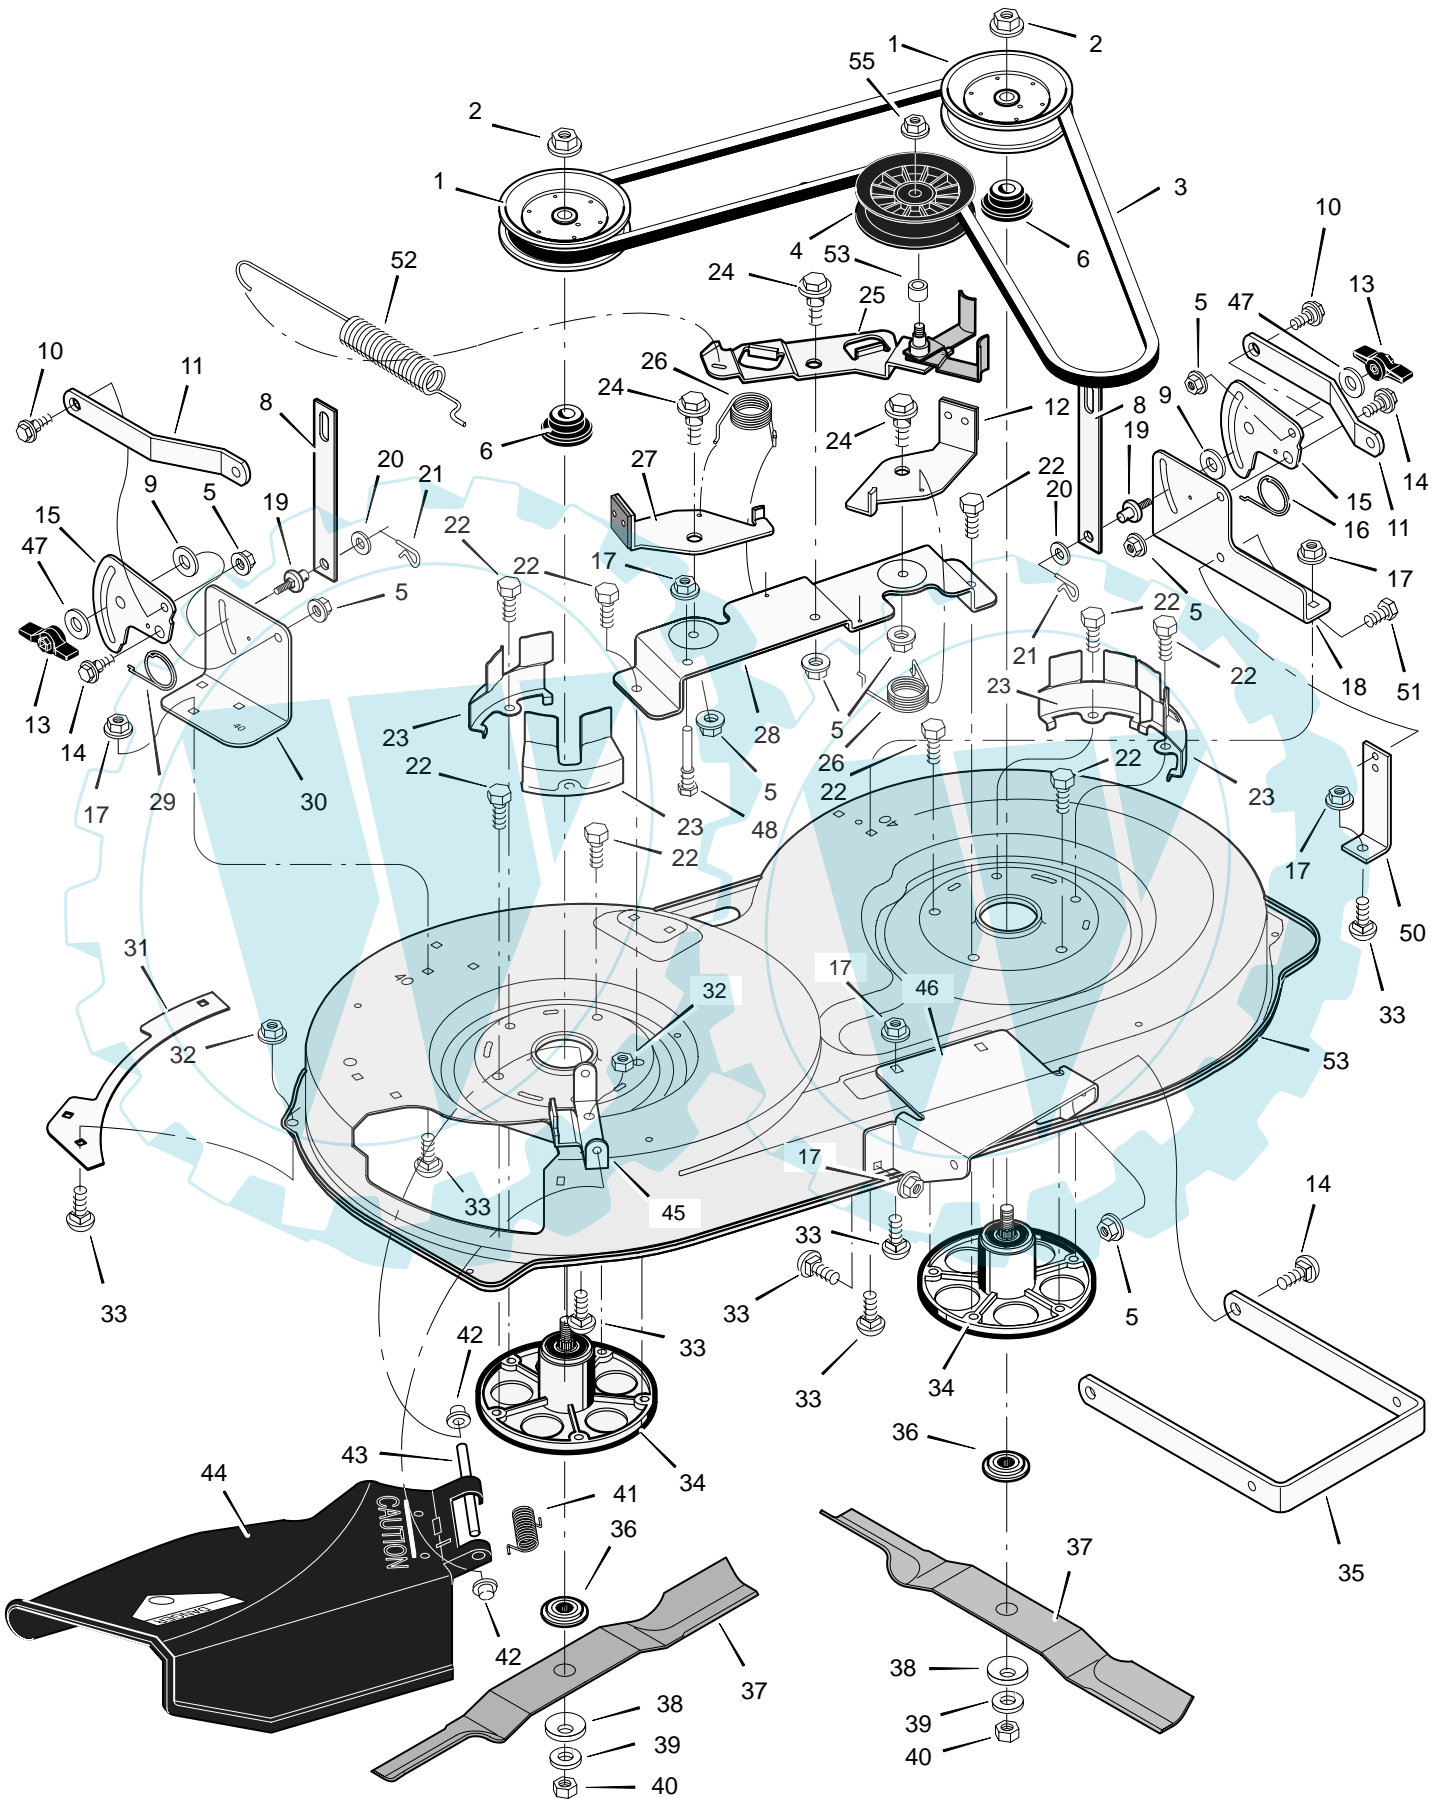

MODEL 385008x51B

REPAIR PARTS MOWER HOUSING

MODEL 385008x51B

REPAIR PARTS MOWER HOUSING

Key No.	Description	Part No.	Key No.	Description	Part No.
1	Pulley, Jackshaft	092852	29	Spring	166x42
2	Nut, Hex	15x140	30	Bracket, Right Suspension	094052E701
3	Belt, Mower Drive	037x86	31	Plate	091770E700
4	Pulley, Idler	690387	32	Nut, Flange	015x88
5	Nut, Flange	015x84	33	Bolt, Carriage	002x53
6	Spacer, Pulley	1001197	34	Mandrell (Included with Key 6)	1001200
8	Link, Lift	690212E701	35	Bracket, Suspension	690539E701
9	Pad, Friction	094137	36	Adapter, Blade	690411
10	Bolt, Shoulder	009x52	37	Blade	1001427E701
11	Bracket, Suspension	094055E701	38	Washer	17x166
12	Pad Assembly, Left Brake	094049E701	39	Washer	17x165
13	Knob	094068	40	Nut	15x100
14	Bolt, Shoulder	009x51	41	Spring	0166x4
15	Plate, Suspension	094128E700	42	Cap, Push On	028x23
16	Spring	166x43	43	Rod, Pivot	094957 Z
17	Nut, Flange	015x79	44	Deflector Assembly	094707
18	Bracket, Left Suspension	094054E700	45	Bracket, Deflector	094956E701
19	Pin, Hanger	095194	46	Bracket, Front Hanger	094062E700
20	Washer	017x91	47	Washer	017x45 Z
21	Pin, Cotter	0031x4	48	Guide, Belt	094781
22	Bolt	0025x7	50	Bracket, Support	094681E700
23	Cover, Pulley	094051E701	51	Screw	26x249
24	Bolt, Shoulder	009x39	52	Spring, Extension	165x118
25	Arm, Idler	1001499	53	Spacer	690369
26	Spring	166x41	54	Housing, Blade *	094061700
27	Pad Assembly, Right Brake	094047E701	55	Nut, Flange	015x98
28	Bracket Assembly, Brake	094059E700	1-55	Complete Mower Housing Assembly	776000

* Includes Key No. 17, 18, 30, 31, 32, 33, 45, 46, 47 and 51.