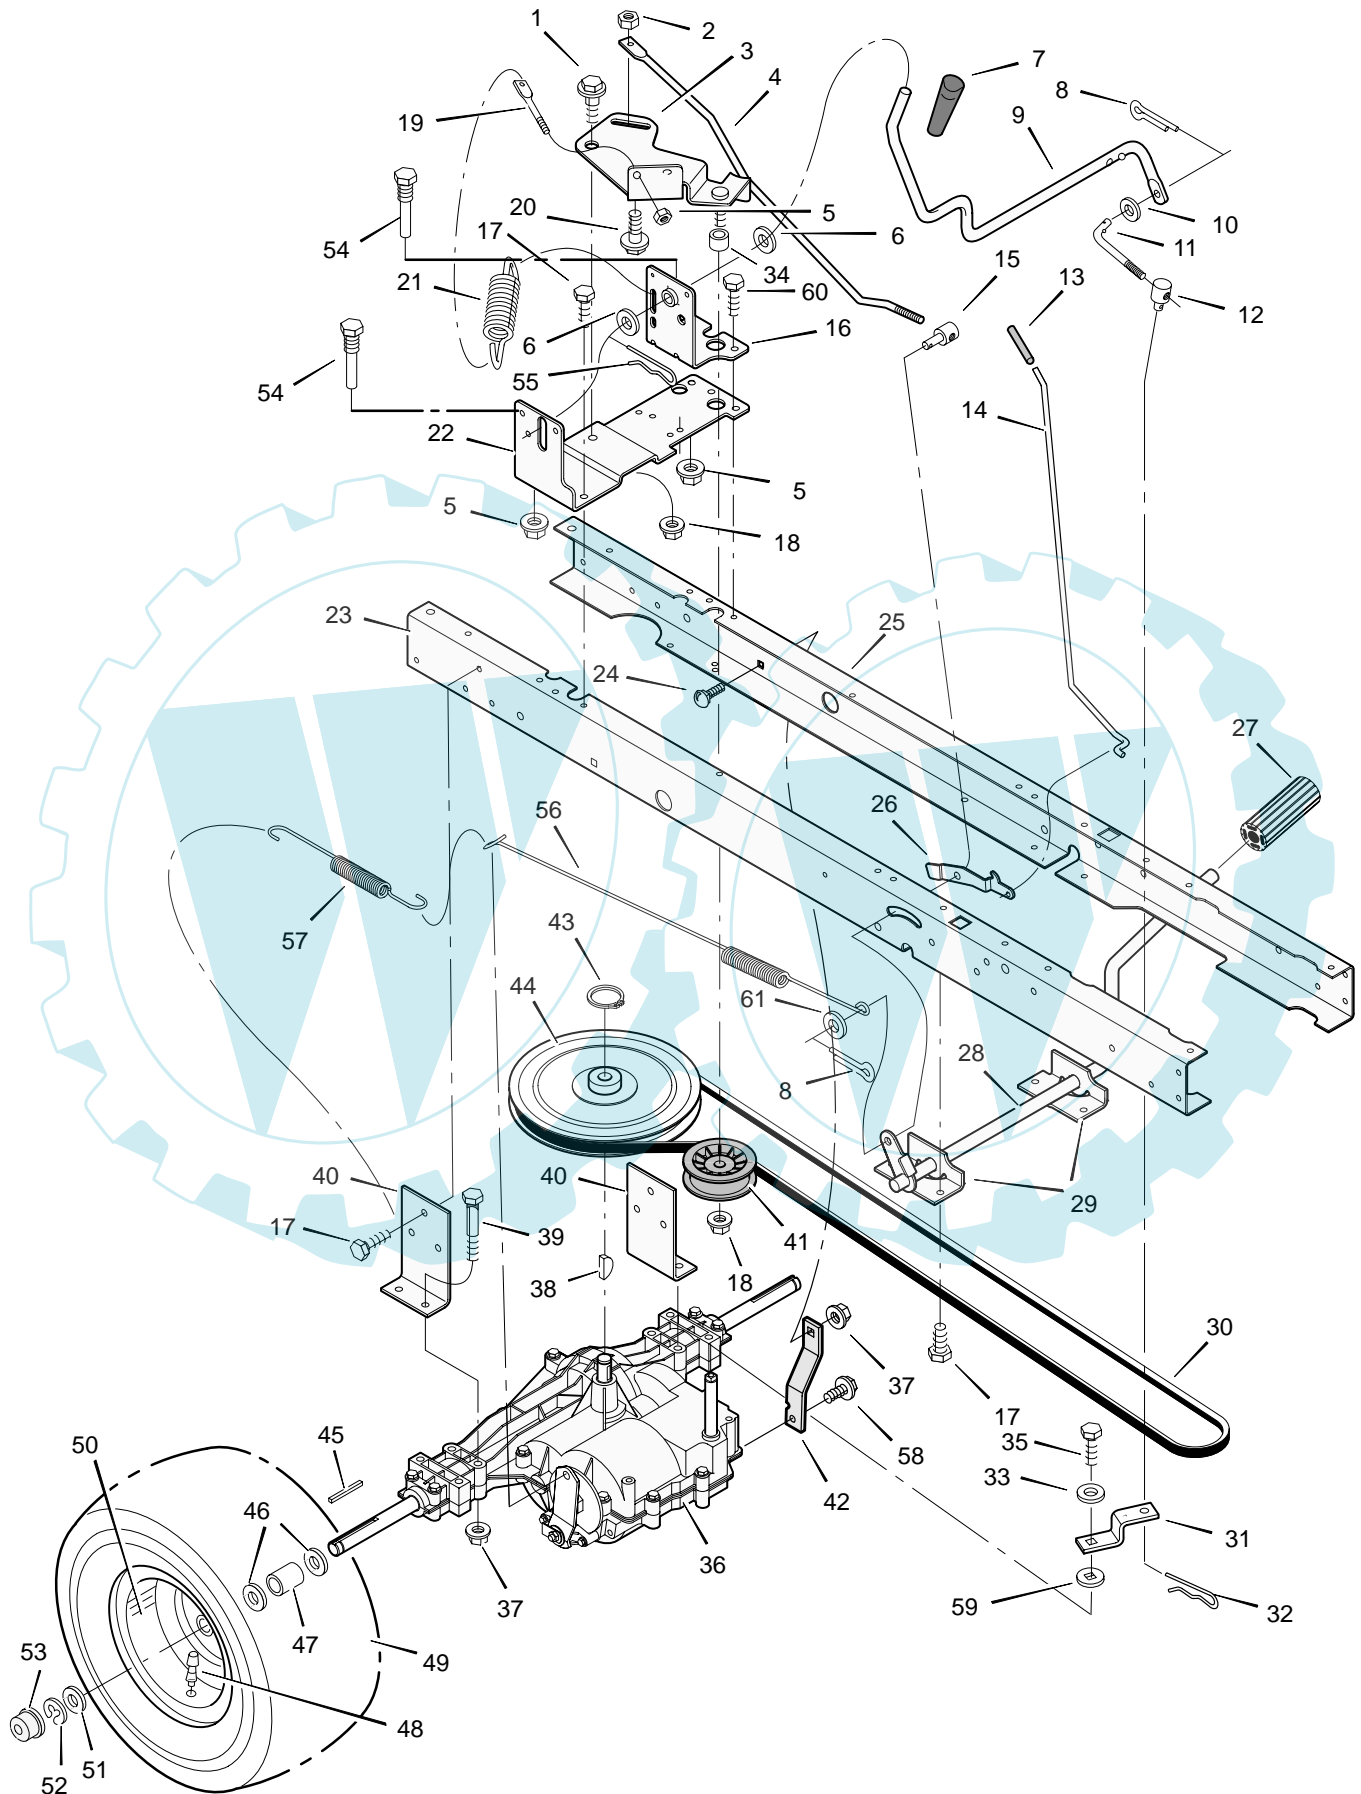

MODEL 385008x51B

REPAIR PARTS MOTION DRIVE

F-030741L

MODEL 385008x51B

REPAIR PARTS MOTION DRIVE

Key No.	Description	Part No.	Key No.	Description	Part No.
1	Bolt, Shoulder	009x39	32	Pin, Hair	0031x6
2	Nut, Hex	015x89	33	Washer	017x38
3	Arm, Idler	690173 Z	35	Bolt	06x105
4	Rod, Clutch	094041 Z	36	Transaxle **	—
5	Nut	015x79	37	Nut	015x88
6	Washer	17x102	38	Key, Woodruff	020697
7	Grip	092697	39	Bolt	01x155
8	Pin, Cotter	030x20	40	Bracket, Transaxle	094008E701
9	Lever, Shift	094043 Z	41	Pulley	690409
10	Washer	017x47	42	Bracket, Transaxle Support	094433E700
11	Link, Shift	094044 Z	43	E-Ring	0011x7
12	Nut, Adjuster	021920	44	Pulley, Drive	095094
13	Grip	091079	45	Key, Square	021553
14	Rod, Parking Brake	1001245 Z	46	Washer	17x160
15	Nut, Adjuster	094815	47	Spacer, Transaxle	690554 Z
16	Bracket, Shift Pivot	1001303 Z	48	Stem, Valve	024373
17	Screw	26x249	49	Tire *	091923
18	Nut	015x84	—	Tube	407049
19	Mount, Stud Spring	094042 Z	50	Wheel & Tire Assembly	92288-601
20	Bolt, Shoulder	009x54	51	Washer	17x195
21	Spring, Extension	165x116	52	E-Ring	0011x3
22	Bracket, Right Shifter	1001302E701	53	Hub Cap	094618
23	Frame, Right	1001268E701	54	Guide, Belt	093349
24	Bolt, Carriage	002x53	55	Pin, Hair	0031x4
25	Frame, Left	1001269E701	56	Spring, Extension	165x115
26	Latch, Parking Brake	094045 Z	57	Spring, Extension	165x92
27	Pedal	021544	58	Screw	26x216
28	Lever, Brake/Clutch	094038E700	59	Washer	17x148
29	Bracket, Pedal	1001117E701	60	Screw	26x267
30	Belt, Motion Drive	037x87	61	Washer	17x169
31	Yoke, Shift	094031 Z			

* When you order a tire, make sure to give the brand name of the tire so that the tread pattern on the tire will match.

** For information on Replacement Parts see the Central Parts Distributor in your area.