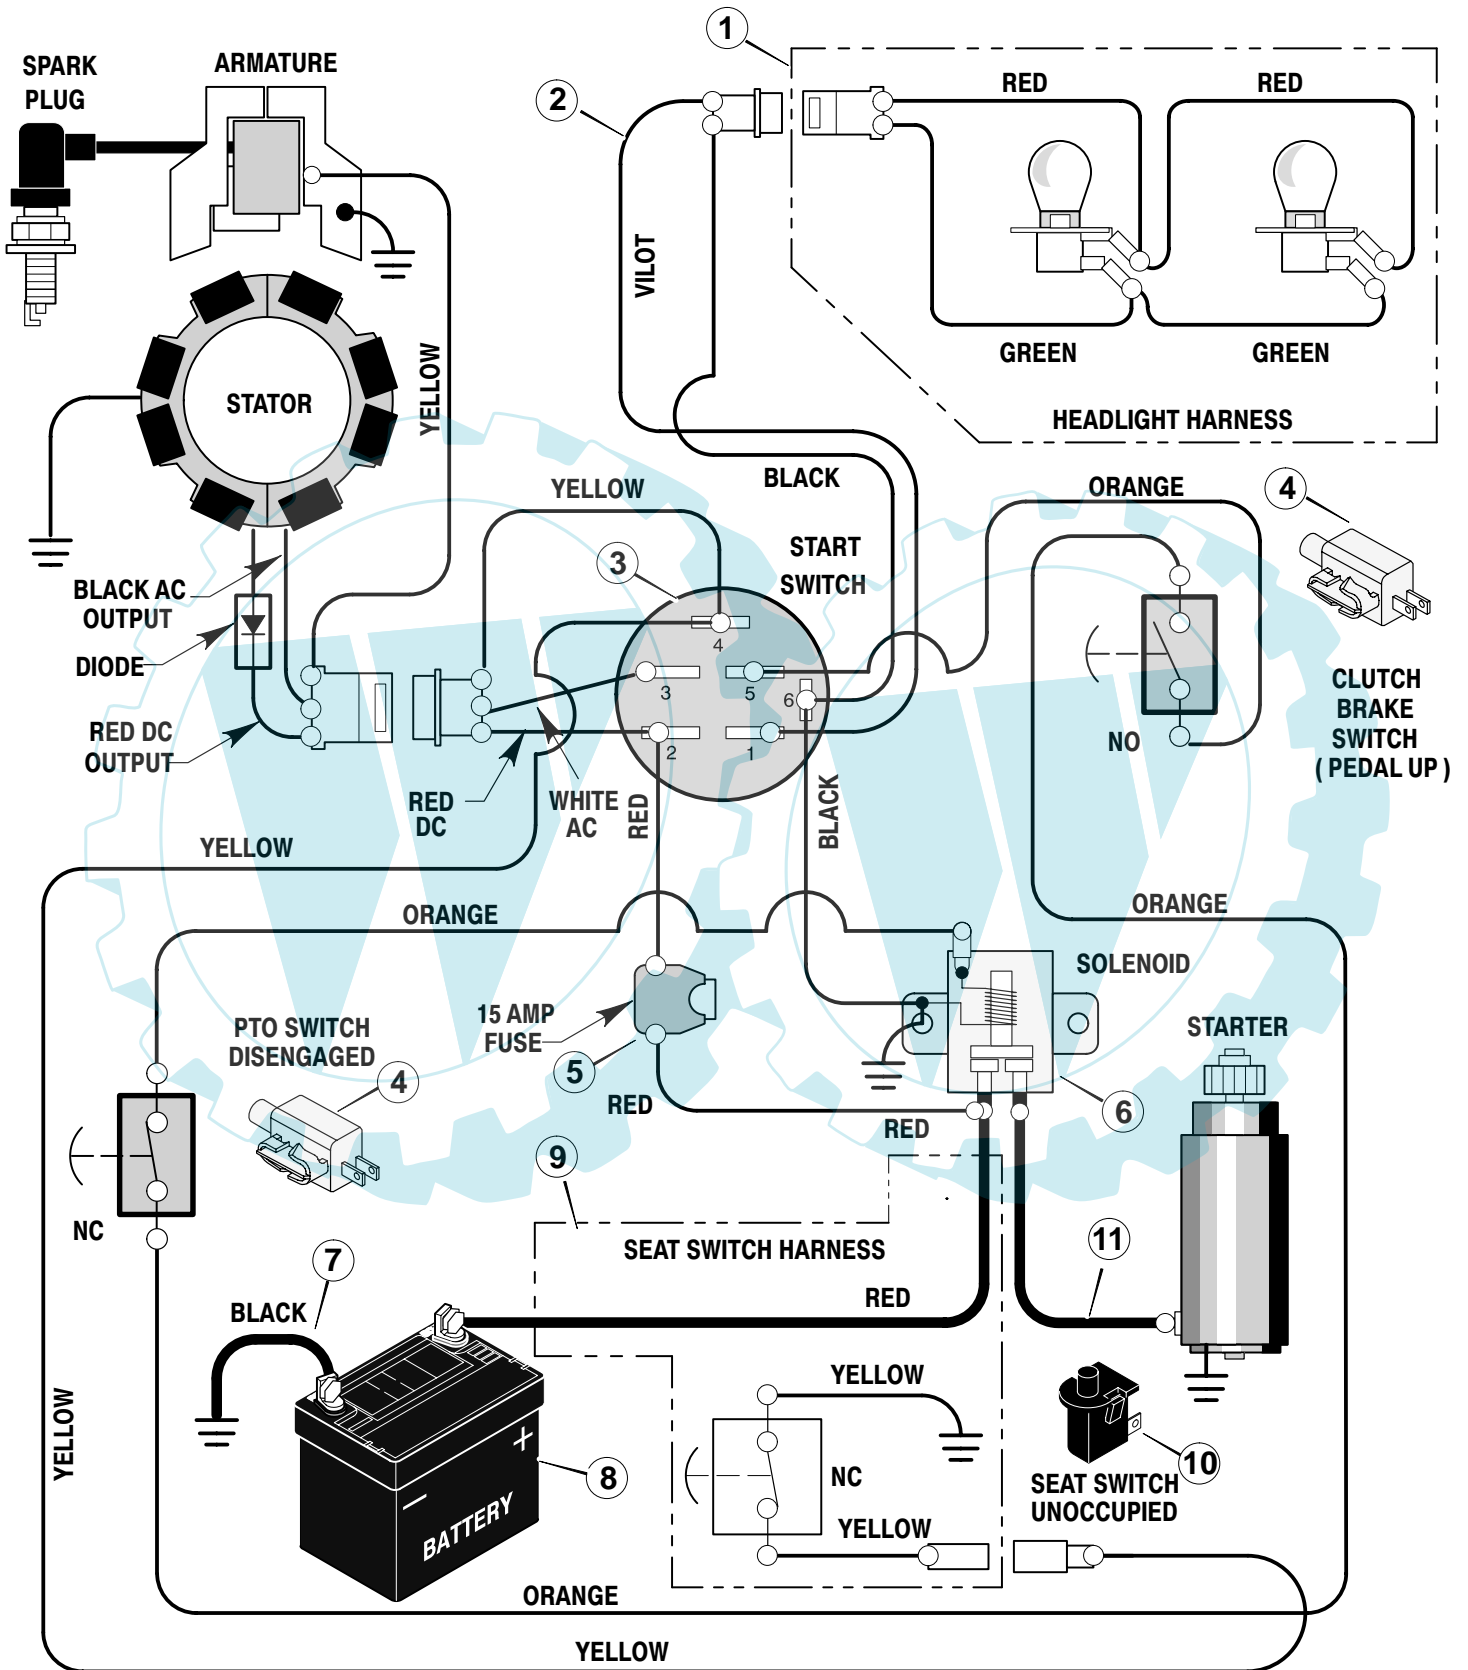

MODEL 385008x51B

REPAIR PARTS ENGINE MOUNT

Key No.	Description	Part No.
1	Fuel Cap **	092317
2	Fuel Tank	690294
3	Hose Clamp **	095197
4	Fuel Line (must cut to length) **	7601033
5	Hose Clamp	095197
6	Screw	26x201
7	Plate, Engine	094006E700
8	Throttle Control	092371
9	Engine*	—
10	Bolt, Engine Mount	0025x7
11	Stack Pulley Assembly	690439 Z
12	Lockwasher	019x35
13	Bolt, Hex	01x140
14	Washer	17x170
15	Screw	26x249
16	Muffler	094120
17	Gasket	091309
18	Lock, Screw	092378
19	Bolt	01x134
20	Heat Shield Assembly –Muffler	1001459
20a	Nut	15x122
21	Guide, Belt	093349
22	Nut, Flange	015x79 Z
23	Guide, Belt	094066
26	Screw	26x253

* Parts are available from an Authorized Service Center. See “Engines, Gasoline” or “Gasoline Engines” in the yellow pages of the telephone directory.

** These parts are included with Key 2.

MODEL 385008x51B

REPAIR PARTS ELECTRICAL SYSTEM