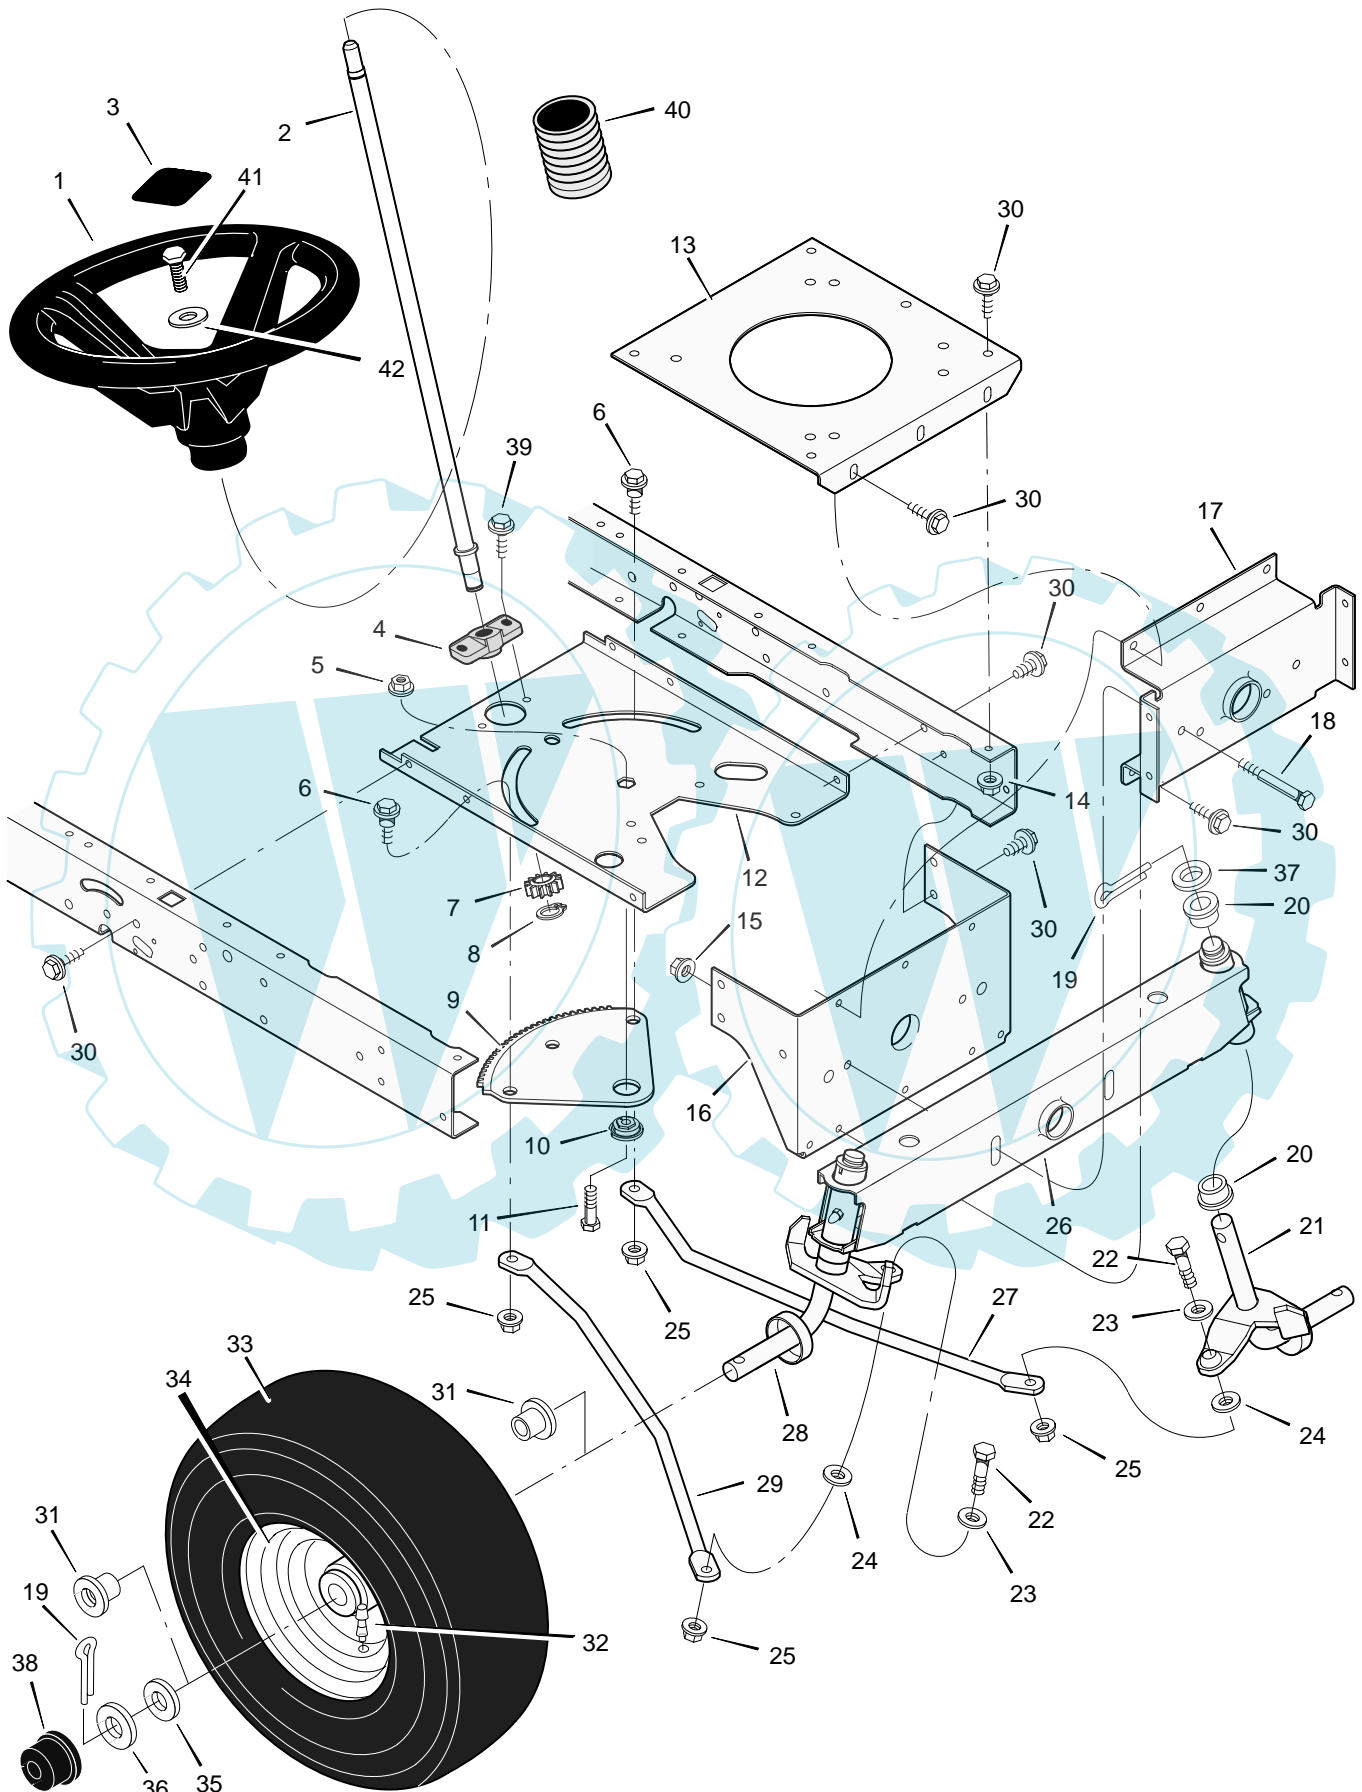

MODEL 385008x51B

REPAIR PARTS
STEERING

F-030741L

MODEL 385008x51B

**REPAIR PARTS
STEERING**

Key No.	Description	Part No.	Key No.	Description	Part No.
1	Wheel, Steering	095336	23	Washer	17x104
2	Post, Steering	690625	24	Washer	017x53 Z
3	Insert, Steering Wheel	095336	25	Nut, Flange	015x84
4	Bearing	094124	26	Axle Assembly	7601037
5	Nut, Flange	15x111	27	Drag Link, Left	095329E701
6	Bolt, Shoulder	009x57	28	Spindle Assembly, Right	094575E701
7	Gear, Pinion	690183	29	Drag Link, Right	095328E701
8	Ring, Snap	011x25	30	Screw	26x249
9	Gear, Sector	094121	31	Bearing, Wheel	091334
10	Bearing	094123	32	Stem, Valve	024373
11	Bolt	001x84	33	Tire *	091923
12	Plate, Steering	1001121E701	—	Tube	407924
13	Plate, Engine	094006E700	34	Wheel and Tire Assembly	094578-601
14	Nut, Flange	015x88	35	Washer	17x195
15	Nut, Flange	15x118	36	Washer	17x192
16	Bracket, Hanger	1001270E701	37	Washer	17x113
17	Axle, Hanger	094007E701	38	Hub Cap	094618
18	Bolt	01x146	39	Screw	26x267
19	Pin, Cotter	030x49	40	Bellows	092059
20	Bearing	690150	41	Bolt	0025x3
21	Spindle Assembly, Left	094576E701	42	Washer	17x146
22	Bolt	01x111			

* When you order a tire, make sure to give the brand name of the tire so that the tread pattern on the tire will match.
F-030741L