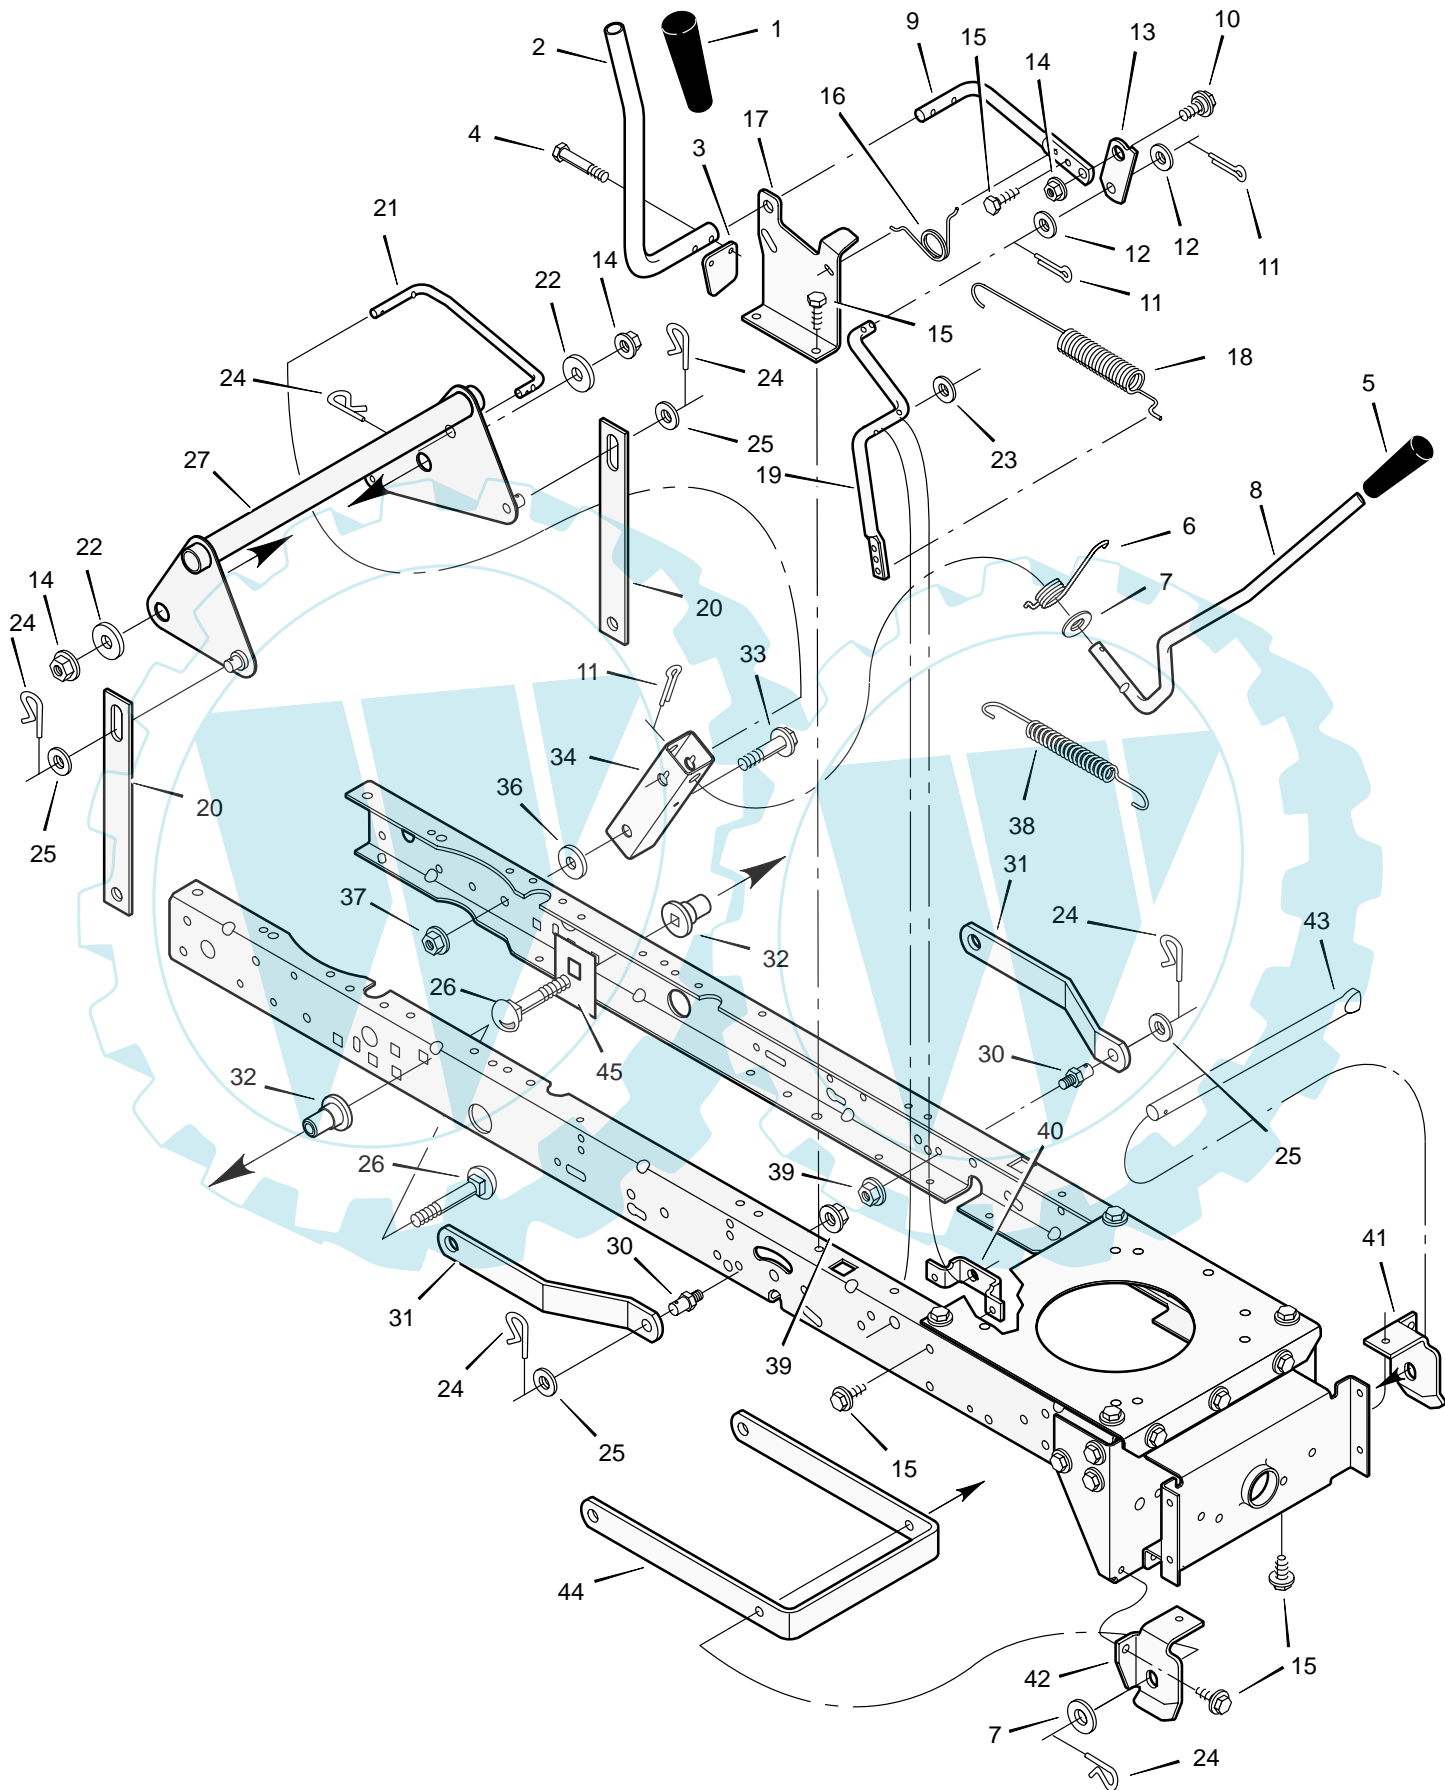

MODEL 385008x51B

REPAIR PARTS MOWER HOUSING SUSPENSION

MODEL 385008x51B

**REPAIR PARTS
MOWER HOUSING SUSPENSION**

Key No.	Description	Part No.	Key No.	Description	Part No.
1	Grip	092698	22	Washer	17x168
2	Handle, PTO	094157 Z	23	Washer	017x57
3	Pad, Switch	094022 Z	24	Pin, Hair	0031x4
4	Bolt	0025x3	25	Washer	017x91
5	Grip	092697	26	Bolt, Carriage	002x85
6	Spring	166x40	27	Lever Assembly, Lift	1001111E700
7	Washer	17x103	30	Pin	094067
8	Handle, Lift	690533	31	Bracket, Rear Suspension	094055E701
9	Lever, PTO	094017 Z	32	Spacer, Lifter	690151
10	Bolt, Shoulder	009x39	33	Bolt, Shoulder	009x53
11	Pin, Cotter	030x20	34	Bracket, Pivot	094015E700
12	Washer	017x57	36	Washer	17x191
13	Link, PTO	094004 Z	37	Nut, Flange	015x84
14	Nut, Flange	015x84	38	Spring	165x131
15	Screw	26x249	39	Nut, Flange	015x68
16	Spring	166x39	40	Bracket, PTO	094005E700
17	Bracket, PTO	094018E701	41	Hanger, Left Deck	094027E700
18	Spring	165x118	42	Hanger, Right Deck	094026E700
19	Crank, PTO	690394E701	43	Rod, Hanger	094158 Z
20	Link, Lift	690212E700	44	Bracket, Suspension	690539E701
21	Link, Lift Handle	690122E700	45	Plate, Stiffening	1001098E701