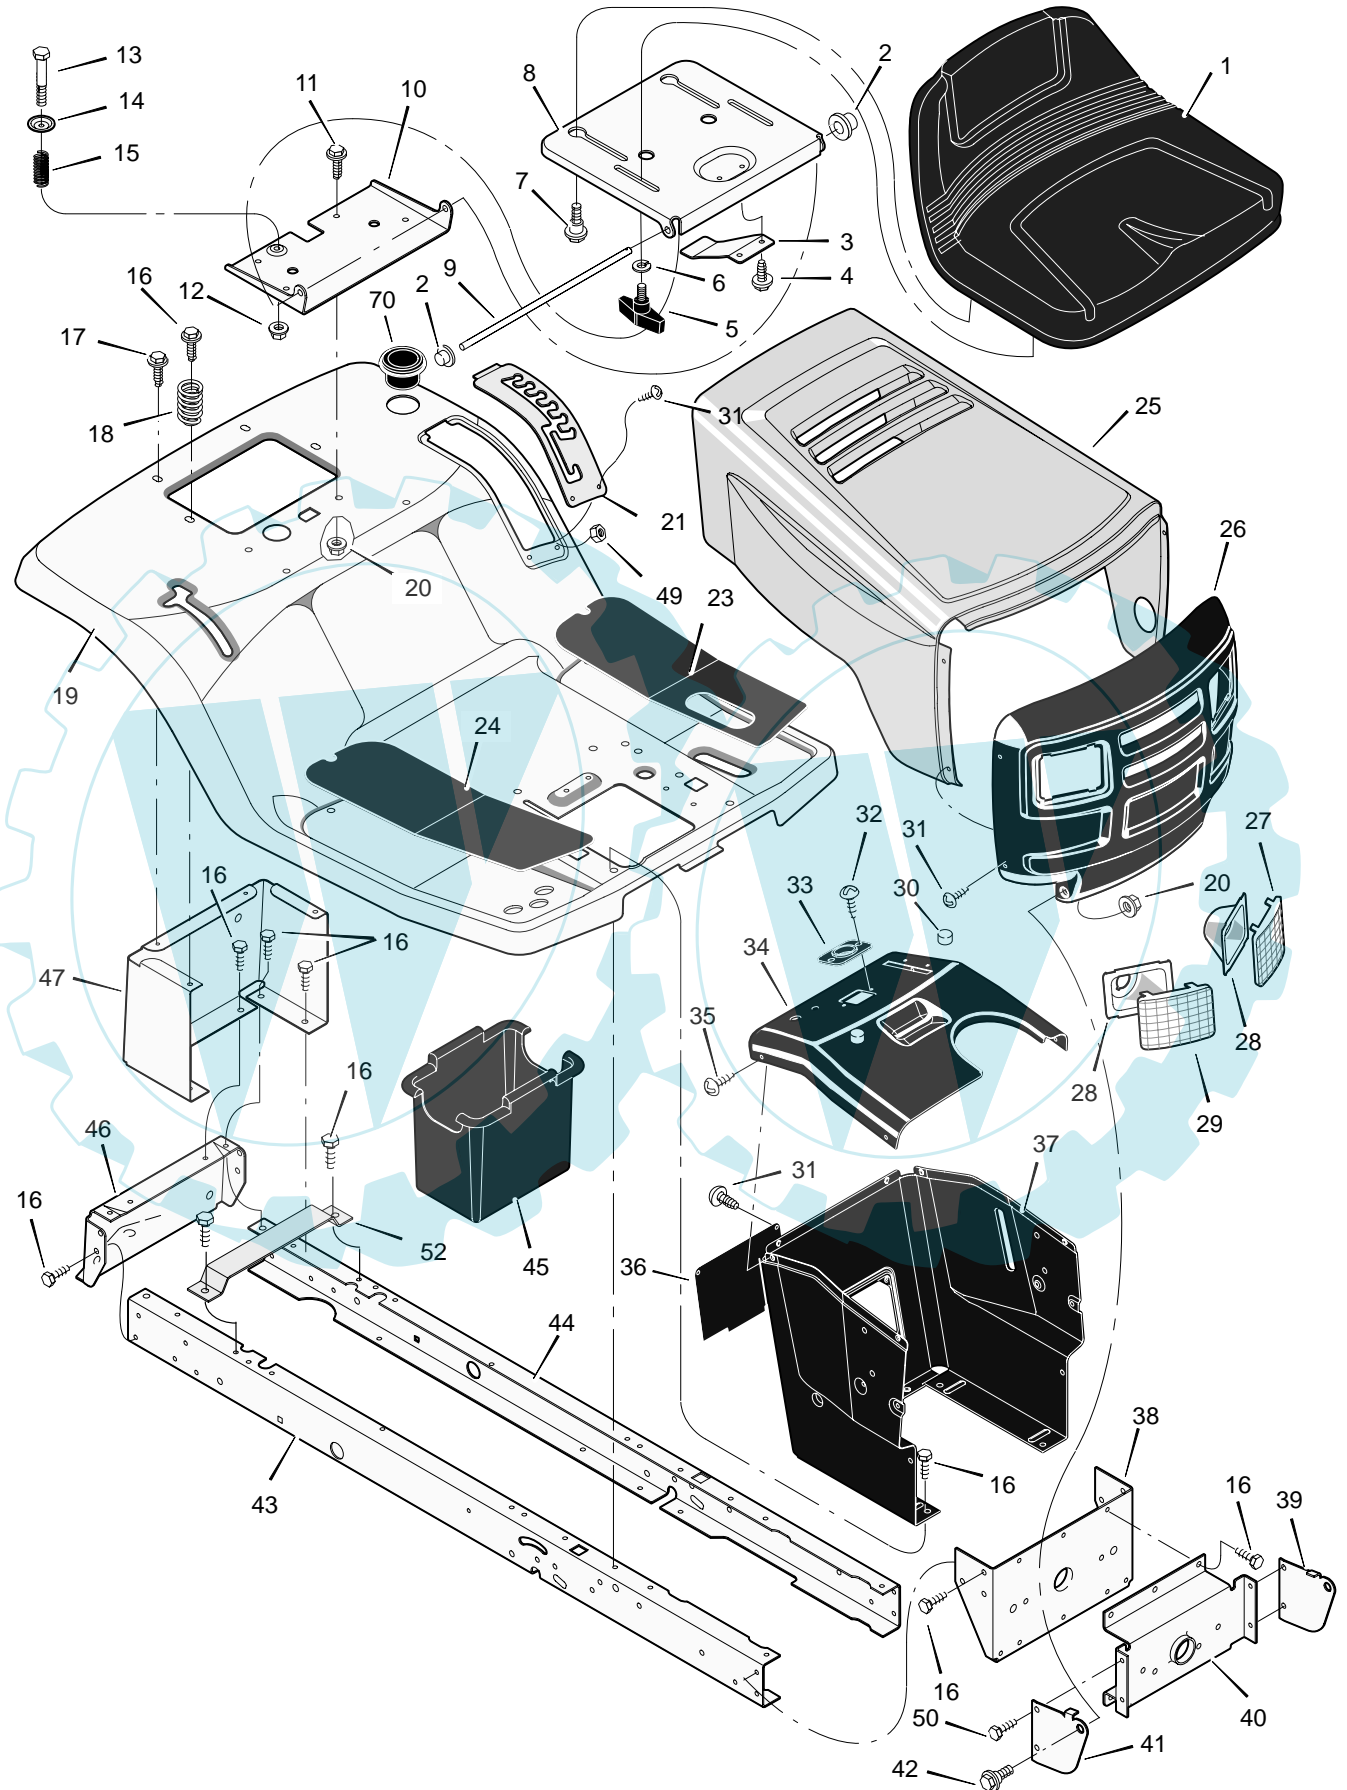

MODEL 385008x51B

REPAIR PARTS CHASSIS & HOOD

MODEL 385008x51B

REPAIR PARTS CHASSIS & HOOD

Key No.	Description	Part No.	Key No.	Description	Part No.
1	Seat	690566	28	Bezel	094807 Z
2	Cap, Push On	028x23	29	Lens, Right	094080
3	Spring	094057	30	Bumper	094376
4	Screw	26x229	31	Screw	26x270
5	Bolt, Wing	1001054	32	Screw	26x238
6	Washer	017x47	33	Bearing, Steering	1001491
7	Bolt, Shoulder	009x56	34	Dash	1001584E700
8	Support, Seat	094154E701	35	Screw	26x201
9	Rod, Pivot	094156 Z	36	Panel, Access	093007E701
10	Bracket, Pivot	094153E700	37	Support, Dash	095318E701
11	Bolt	001x45	38	Bracket, Rear Hanger	1001270E710
12	Nut	015x89	39	Support, Left Grille	094083E700
13	Bolt, Shoulder	009x55	40	Axle, Hanger	094007E701
14	Washer	094155 Z	41	Support, Right Grille	094082E700
15	Spring	164x31	42	Bolt, Shoulder	009x58
16	Screw	26x249	43	Frame, Right	1001268E701
17	Screw	26x263	44	Frame, Left	1001269E701
18	Spring	164x30	45	Container, Battery	690424
19	Deck, Seat	1001558E245	46	Plate, Hitch	1001002E701
20	Nut	015x88	47	Panel, Rear	690434E701
21	Plate, Index	094829E701	49	Nut	015x81
23	Mat, Left	094999	50	Screw	26x277
24	Mat, Right	094998	52	Support, Battery	690482E701
25	Hood	1001492E245	70	Holder, Cup	1001542
26	Grille	094079E701	—	Instruction Book & Parts List	F-030741L
27	Lens, Left	094081