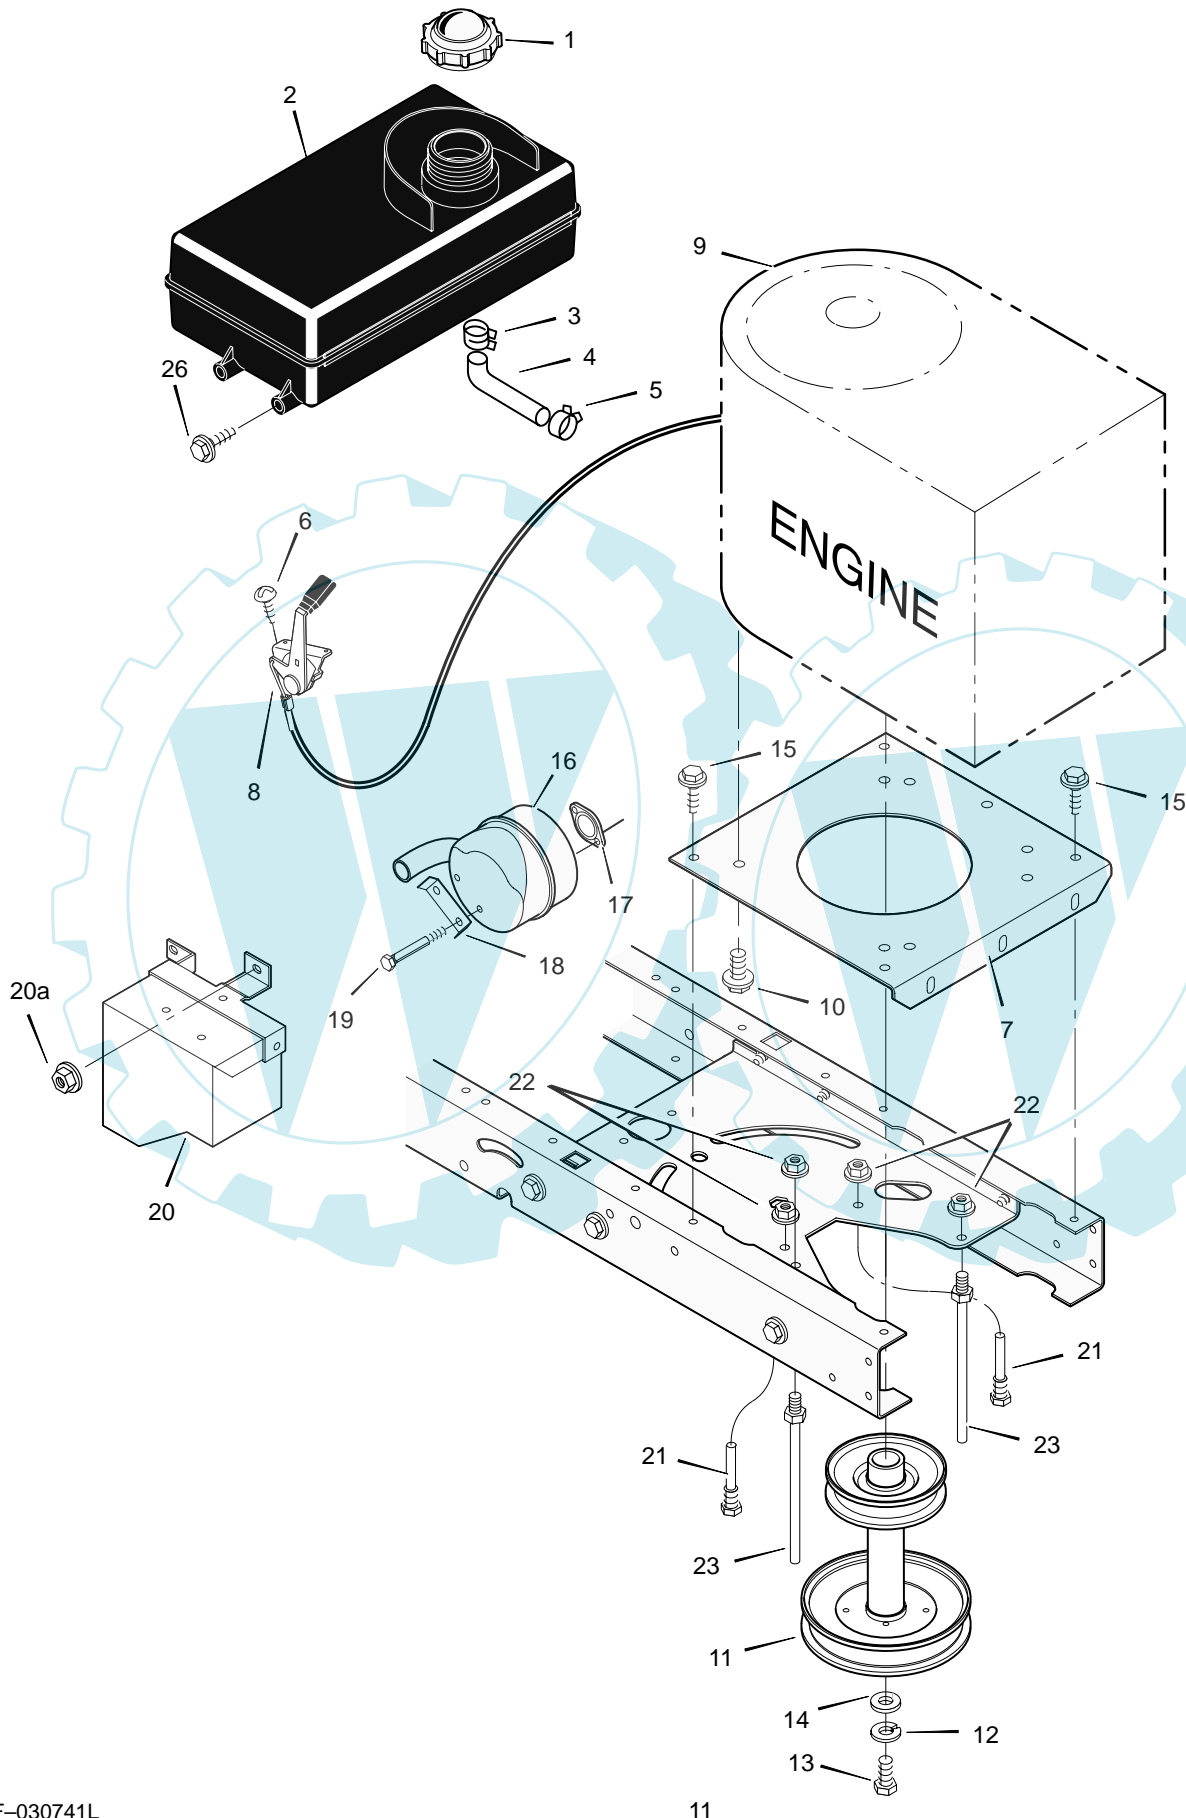

MODEL 385008x51B

REPAIR PARTS
ENGINE MOUNT

MODEL 385008x51B

REPAIR PARTS ENGINE MOUNT

Key No.	Description	Part No.
1	Fuel Cap **	092317
2	Fuel Tank	690294
3	Hose Clamp **	095197
4	Fuel Line (must cut to length) **	7601033
5	Hose Clamp	095197
6	Screw	26x201
7	Plate, Engine	094006E700
8	Throttle Control	092371
9	Engine*	—
10	Bolt, Engine Mount	0025x7
11	Stack Pulley Assembly	690439 Z
12	Lockwasher	019x35
13	Bolt, Hex	01x140
14	Washer	17x170
15	Screw	26x249
16	Muffler	094120
17	Gasket	091309
18	Lock, Screw	092378
19	Bolt	01x134
20	Heat Shield Assembly –Muffler	1001459
20a	Nut	15x122
21	Guide, Belt	093349
22	Nut, Flange	015x79 Z
23	Guide, Belt	094066
26	Screw	26x253

* Parts are available from an Authorized Service Center. See “Engines, Gasoline” or “Gasoline Engines” in the yellow pages of the telephone directory.

** These parts are included with Key 2.