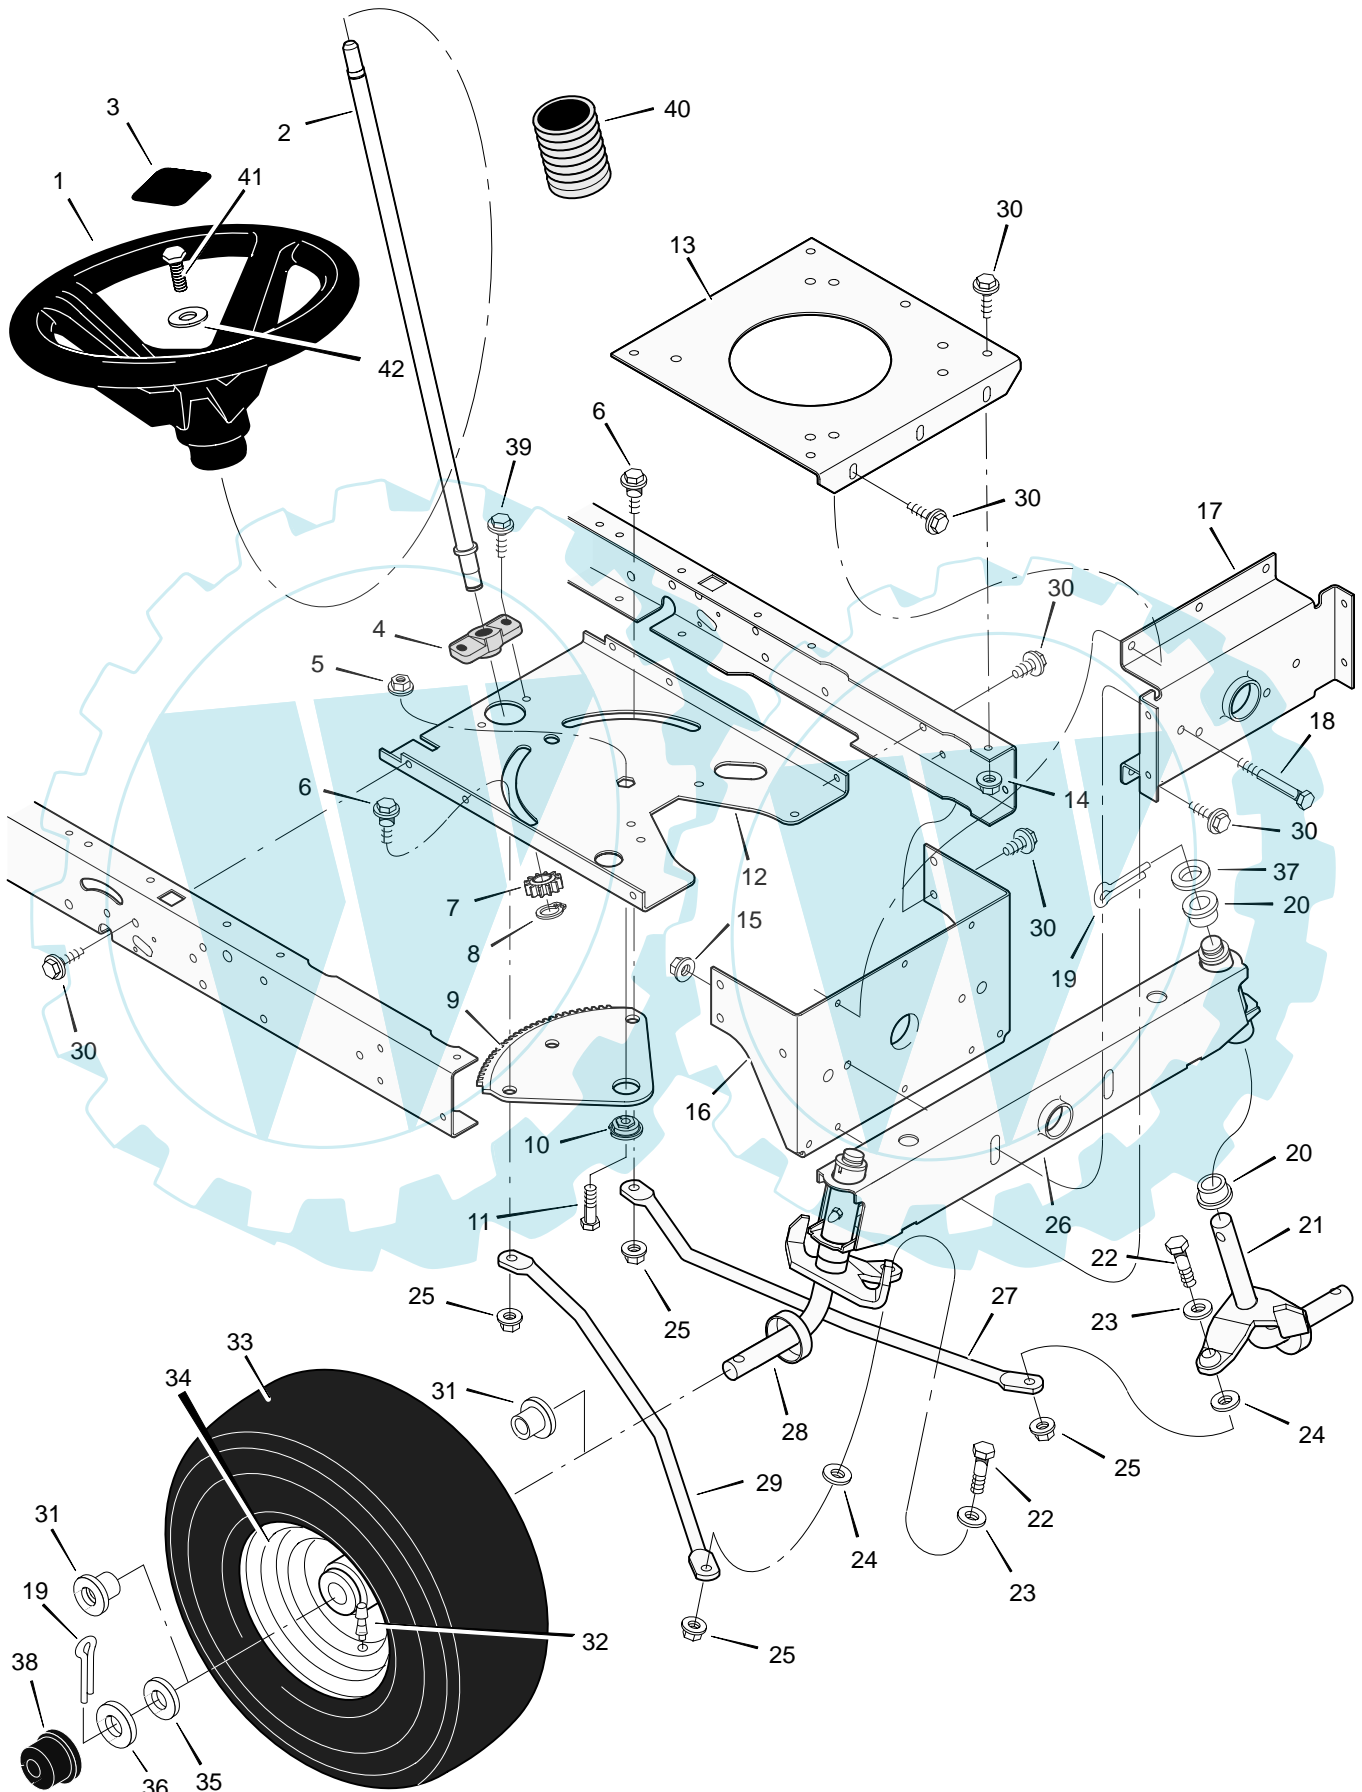

MODEL 312002x98A

REPAIR PARTS
STEERING

F-030724L

MODEL 312002x98A

REPAIR PARTS STEERING

Key No.	Description	Part No.	Key No.	Description	Part No.
1	Wheel, Steering	095336	23	Washer	17x104
2	Post, Steering	690625	24	Washer	017x53 Z
3	Insert, Steering Wheel	095338	25	Nut, Flange	015x84
4	Bearing	094124	26	Axle Assembly	7601037
5	Nut, Flange	15x111	27	Drag Link, Left	095329E701
6	Bolt, Shoulder	009x57	28	Spindle Assembly, Right	1001298E701
7	Gear, Pinion	690183	29	Drag Link, Right	095328E701
8	Ring, Snap	011x25	30	Screw	26x249
9	Gear, Sector	094121	31	Bearing, Wheel	091334
10	Bearing	094123	32	Stem, Valve	024373
11	Bolt	001x84	33	Tire *	090594
12	Plate, Steering	1001121E701	—	Tube	407046
13	Plate, Engine	094006E700	34	Wheel and Tire Assembly	690377-601
14	Nut, Flange	015x88	35	Washer	17x195
15	Nut, Flange	15x118	36	Washer	17x113
16	Bracket, Hanger	1001270E701	37	Washer	017x83
17	Axle, Hanger	094007E701	38	Hub Cap	094618
18	Bolt	01x146	39	Screw	26x267
19	Pin, Cotter	030x49	40	Bellows	092059
20	Bearing	690150	41	Bolt	0025x3
21	Spindle Assembly, Left	1001299E701	42	Washer	17x146
22	Bolt	01x111			

* When you order a tire, make sure to give the brand name of the tire so that the tread pattern on the tire will match.