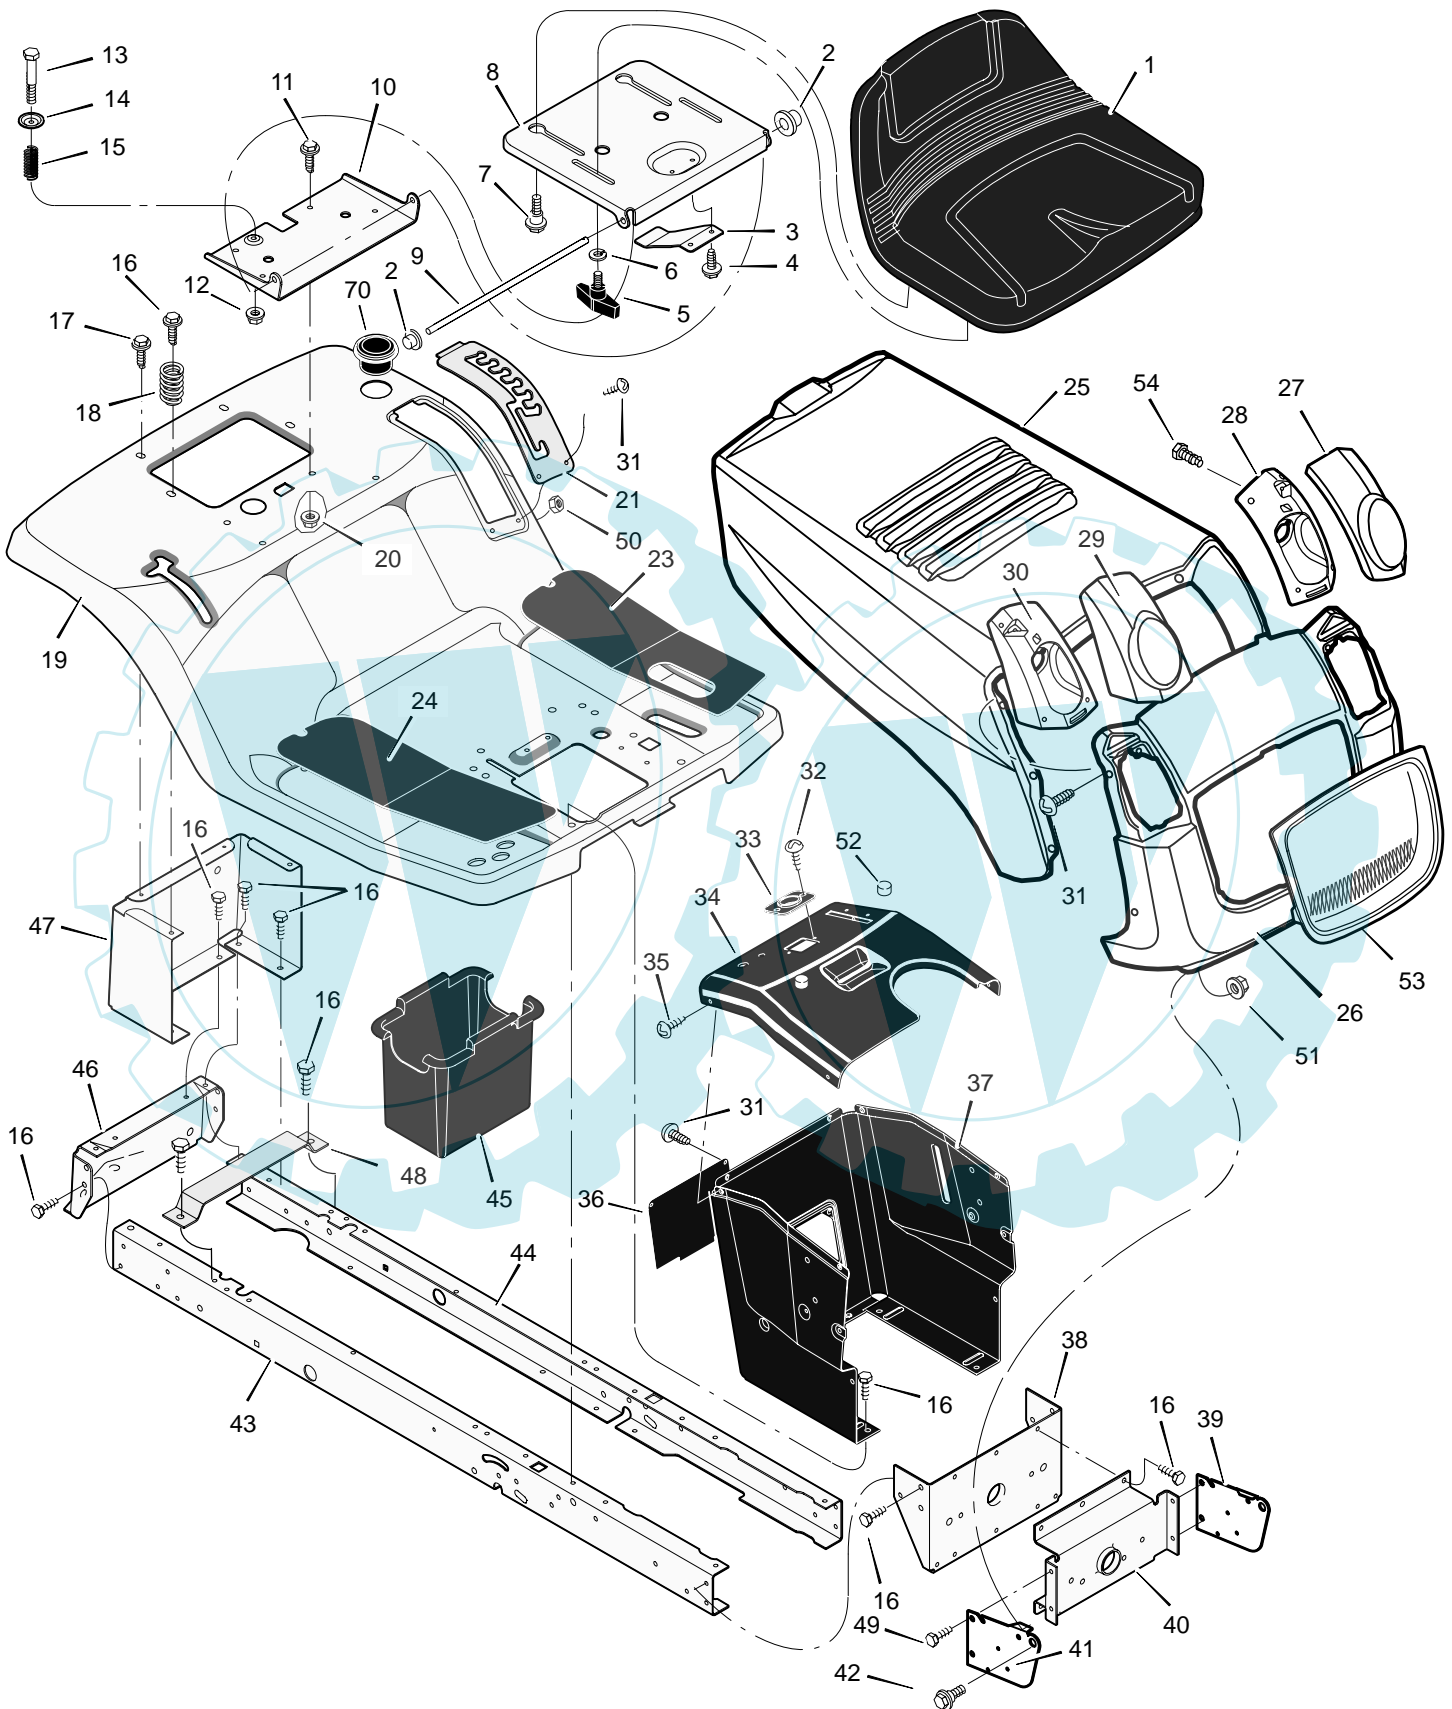

MODEL 312002x98A

REPAIR PARTS CHASSIS & HOOD

MODEL 312002x98A

REPAIR PARTS CHASSIS & HOOD

Key No.	Description	Part No.	Key No.	Description	Part No.
1	Seat	690566	29	Lens, Right	1001545
2	Cap, Push On	028x23	30	Housing, Right Headlamp	1001543
3	Spring	094057	31	Screw	26x270
4	Screw	26x229	32	Screw	26x238
5	Bolt, Wing	1001054	33	Bearing, Steering	1001491
6	Washer	017x47 Z	34	Dash	1001584E717
7	Bolt, Shoulder	009x56	35	Screw	26x201
8	Support, Seat	094154E700	36	Panel, Access	093007E700
9	Rod, Pivot	094156 Z	37	Support, Dash	095318E717
10	Bracket, Pivot	094153E700	38	Bracket, Rear Hanger	1001270E700
11	Bolt	001x45	39	Support, Left Grille	094085E700
12	Nut	015x89	40	Axle, Hanger	094007E700
13	Bolt, Shoulder	009x55	41	Support, Right Grille	094084E700
14	Washer	094155 Z	42	Bolt, Shoulder	009x58
15	Spring	164x31	43	Frame, Right	1001268E700
16	Screw	26x249	44	Frame, Left	1001269E700
17	Screw	26x263	45	Container, Battery	690424
18	Spring	164x30	46	Plate, Hitch	1001002E700
19	Deck, Seat	1001558E245	47	Panel, Rear	690434E700
20	Nut	15x123	48	Support, Battery	690482E701
21	Plate, Index	094151E700	49	Screw	26x277
22	Screw	009x47	50	Nut	015x81
23	Mat, Left	094999	51	Nut	15x124
24	Mat, Right	094998	52	Bumper	094376
25	Hood	1001538E245	53	Insert, Grille	1001540
26	Grille	1001531E717	54	Screw	26x259
27	Lens, Left	1001546	70	Holder, Cup	1001542
28	Housing, Left Headlamp	1001544	—	Instruction Book & Parts List	F-030724L