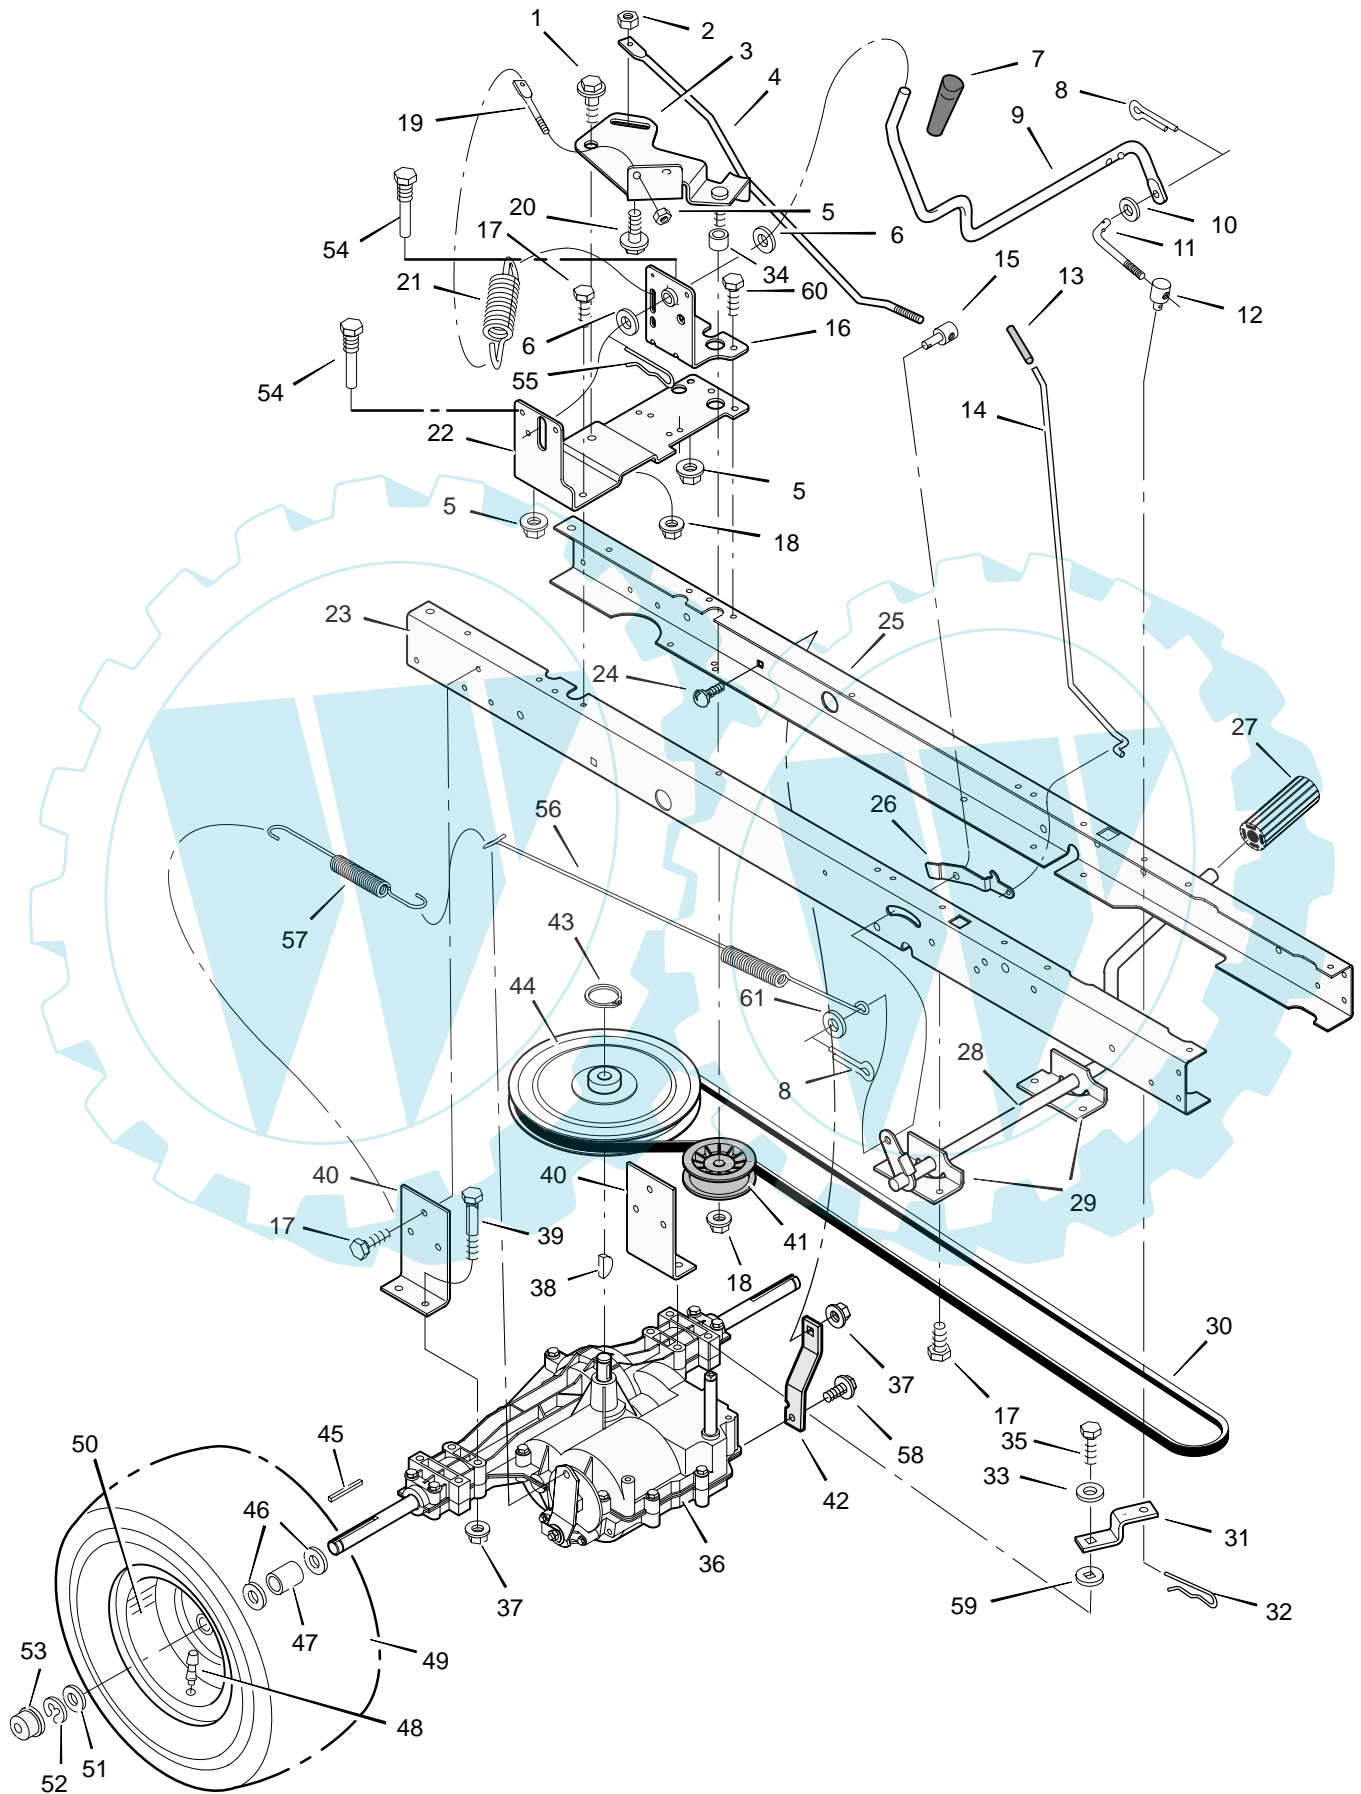

MODEL 312002x98A

REPAIR PARTS
MOTION DRIVE

F-030724L

MODEL 312002x98A

REPAIR PARTS MOTION DRIVE

Key No.	Description	Part No.	Key No.	Description	Part No.
1	Bolt, Shoulder	009x39	32	Pin, Hair	0031x6
2	Nut, Hex	015x89	33	Washer	017x38
3	Arm, Idler	690273E700	35	Bolt	06x105
4	Rod, Clutch	094041 Z	36	Transaxle	—
5	Nut	015x79	37	Nut	015x88
6	Washer	17x102	38	Key, Woodruff	20697
7	Grip	092697	39	Bolt	01x155
8	Pin, Cotter	030x20	40	Bracket, Transaxle	094008E701
9	Lever, Shift	094043 Z	41	Pulley	690409
10	Washer	017x47	42	Bracket, Transaxle Support	094433E700
11	Link, Shift	094044 Z	43	Ring Retainer	0011x7
12	Nut, Adjuster	021920	44	Pulley, Drive	095094
13	Grip	091079	45	Key, Square	021553
14	Rod, Parking Brake	1001245 Z	46	Washer	17x160
15	Nut, Adjuster	094815	47	Spacer, Transaxle	690554 Z
16	Bracket, Shift Pivot	1001303 Z	48	Stem, Valve	024373
17	Screw	26x249	49	Tire *	776114
18	Nut	015x84	—	Tube	407049
19	Mount, Stud Spring	094042 Z	50	Wheel & Tire Assembly	690376–601
20	Bolt, Shoulder	009x54	51	Washer	17x195
21	Spring, Extension	165x116	52	E-Ring	0011x3
22	Bracket, Right Shifter	1001302E701	53	Hub Cap	094618
23	Frame, Right	1001268E701	54	Guide, Belt	093349
24	Bolt, Carriage	002x53	55	Pin, Hair	0031x4
25	Frame, Left	1001269E701	56	Spring, Extension	165x141
26	Latch, Parking Brake	094045 Z	57	Spring, Extension	165x92
27	Pedal	021544	58	Screw	26x216
28	Lever, Brake/Clutch	094038E700	59	Washer	17x148
29	Bracket, Pedal	1001117E701	60	Screw	26x267
30	Belt, Motion Drive	037x87	61	Washer	17x169
31	Yoke, Shift	094031 Z			

* When you order a tire, make sure to give the brand name of the tire so that the tread pattern on the tire will match.