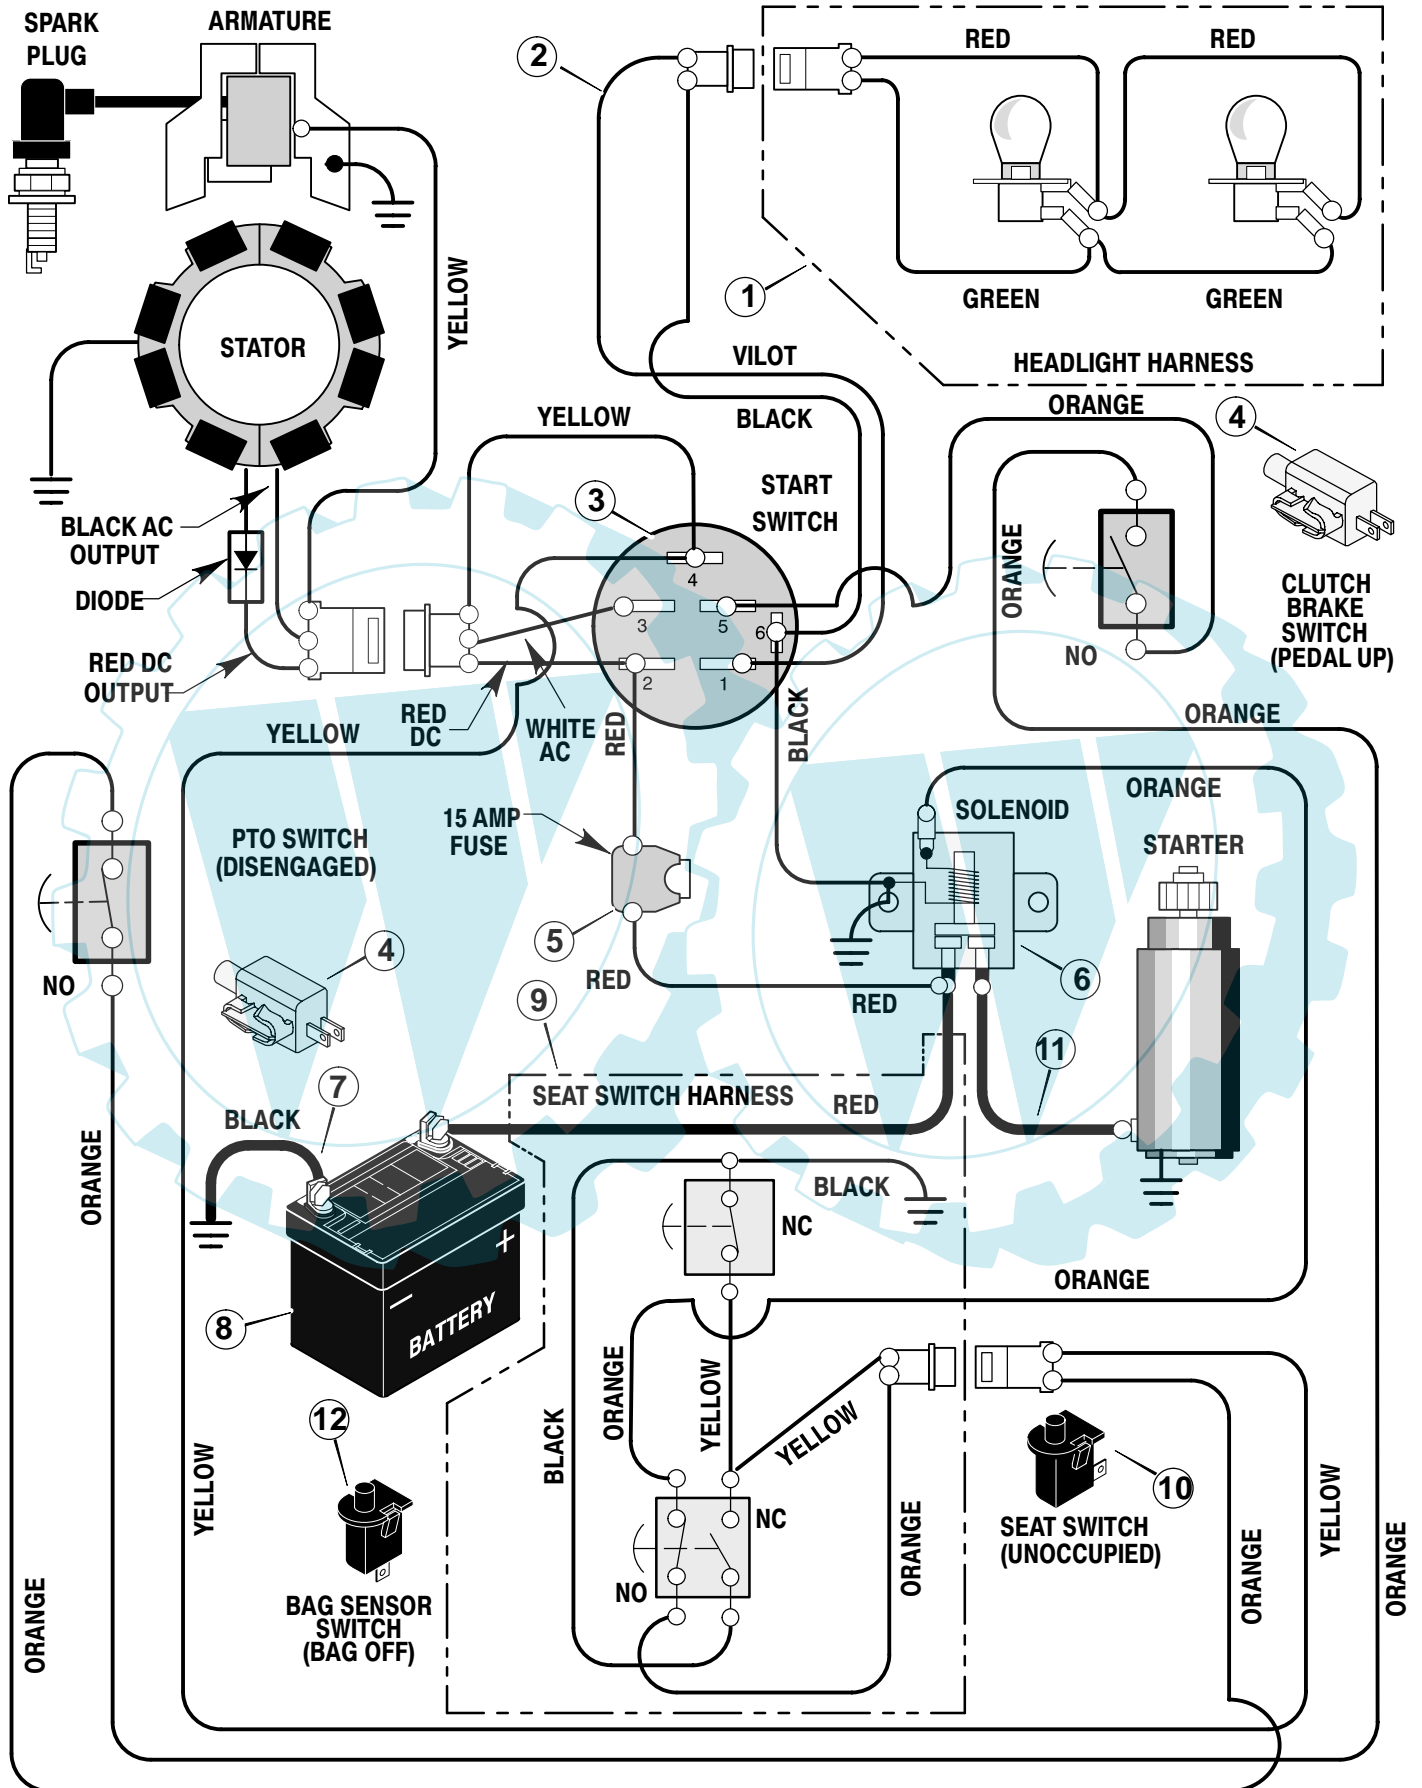

MODEL 312002x98A

REPAIR PARTS ENGINE MOUNT

Key No.	Description	Part No.
1	Fuel Cap	092317
2	Fuel Tank	690280
3	Hose Clamp (Incl'd w/Key 2)	095197
4	Fuel Line (Incl'd w/Key 2) (Must cut to Length)	7601033
5	Hose Clamp	095197
6	Screw	26x201
7	Plate, Engine	094006E700
8	Throttle Control	092371
9	Engine*	_____
10	Bolt, Engine Mount	0025x7
11	Stack Pulley Assembly	690439 Z
12	Lockwasher	019x35
13	Bolt, Hex	01x140
14	Washer	17x170
15	Screw	26x249
16	Gasket	091309
17	Muffler	091271
18	Deflector, Muffler	1001350
19	Screw	26x208
20	Bolt, Hex	01x134
21	Guide, Belt	093349
22	Nut, Flange	015x79 Z
23	Guide, Belt	094066
24	Shield, Heat	1001595 Z
26	Screw	26x253
27	Screw	26x263
28	Shield, Heat	091277

* Parts are available from an engine Authorized Service Center. See "Engines, Gasoline" or "Gasoline Engines" in the yellow pages of the telephone directory.

MODEL 312002x98A

REPAIR PARTS ELECTRICAL SYSTEM