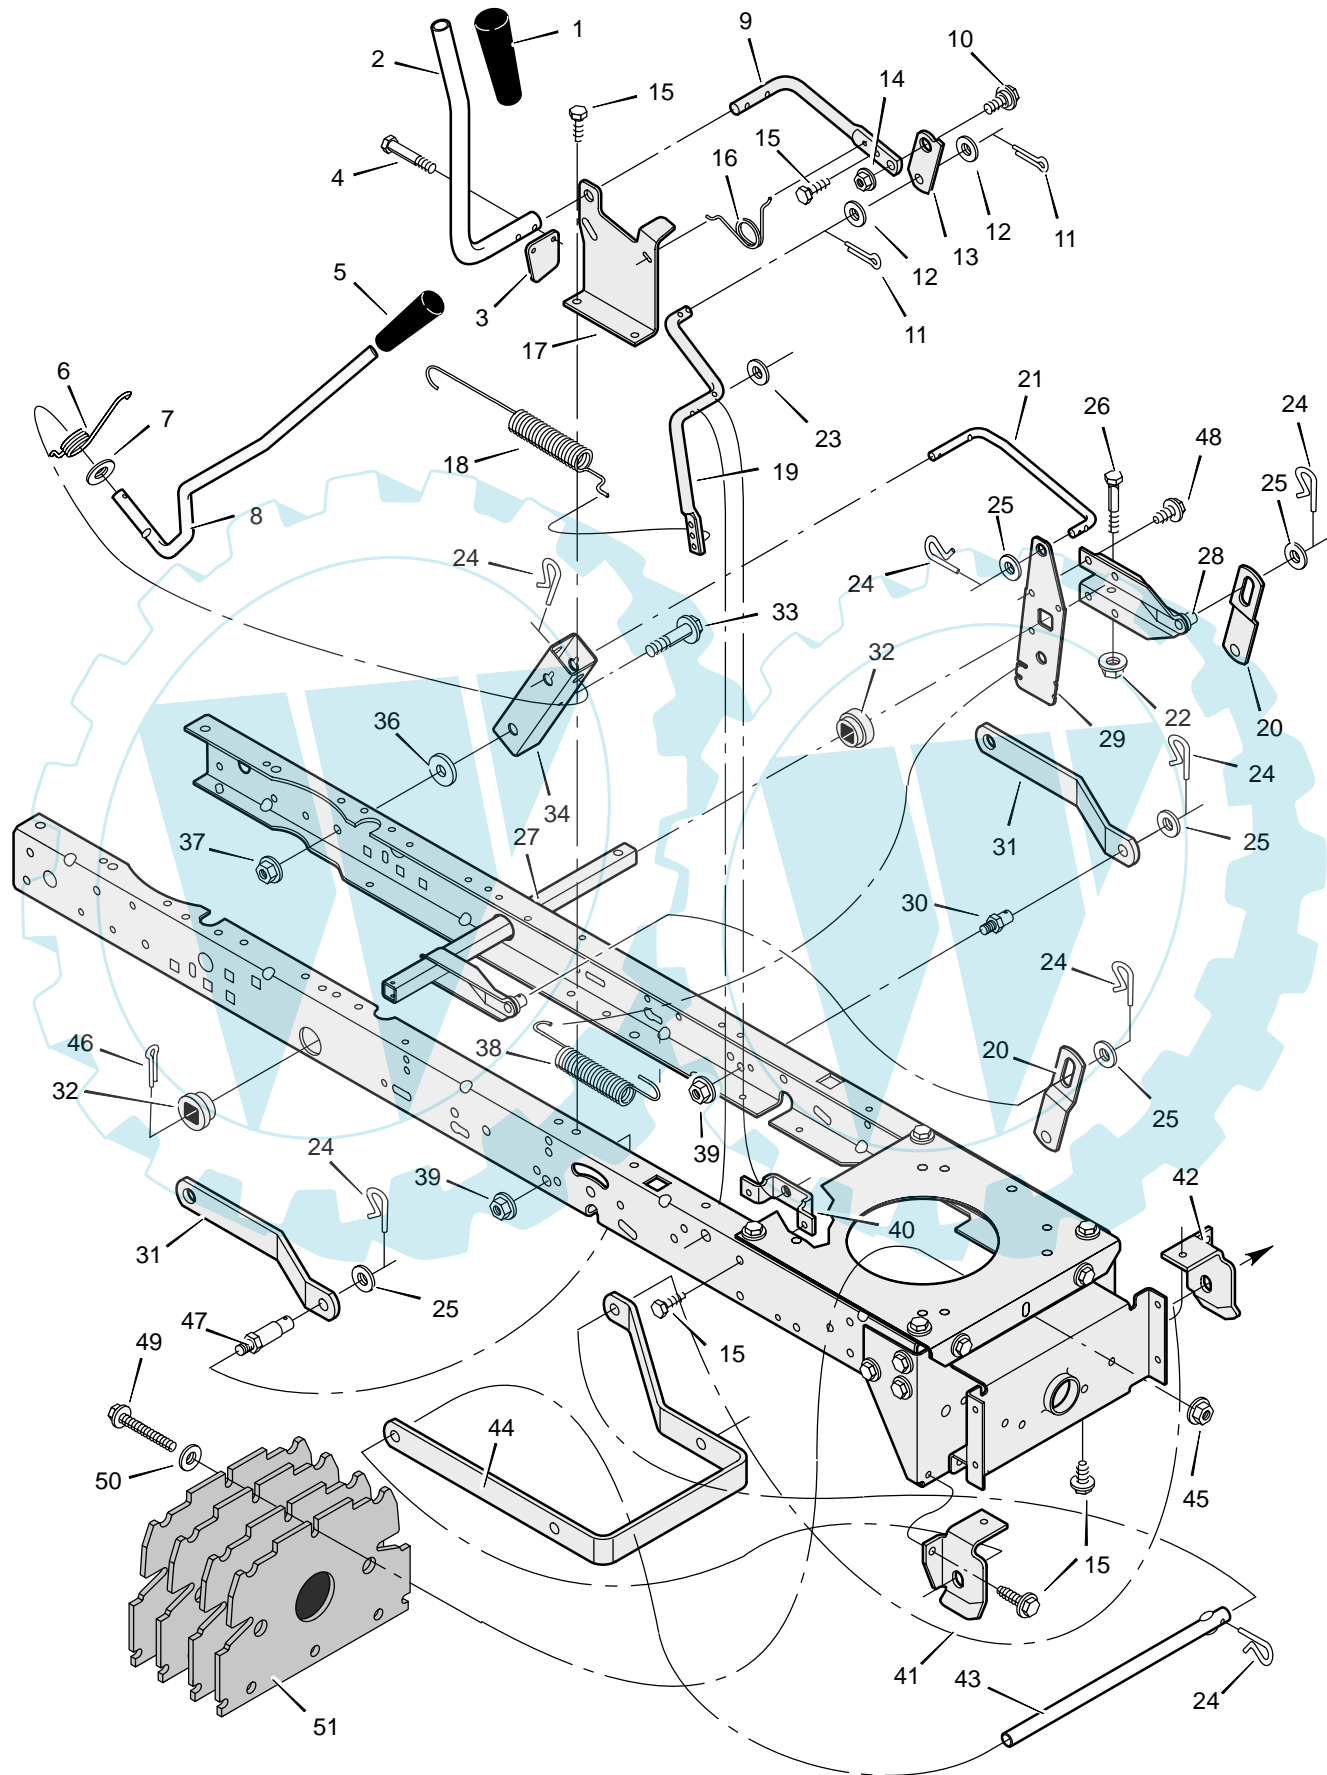

MODEL 312002x11A

CODE131B

REPAIR PARTS

MOWER HOUSING SUSPENSION

MODEL 312002x11A

CODE131B

**REPAIR PARTS
MOWER HOUSING SUSPENSION**

Key No.	Part No.	Description	Key No.	Part No.	Description
1	MU092698	Grip	26	MU001x74	Bolt, Hex
2	MU094157 Z	Handle, PTO	27	MU690386E700	Arm Assembly, Right Lift
3	MU094022 Z	Pad, Switch	28	MU094180E700	Arm, Right Lift
4	MU0025x3	Bolt	29	MU094030E700	Plate, Lift Arm
5	MU092697	Grip	30	MU094067	Pin
6	MU166x40	Spring	31	MU094055E701	Bracket, Rear Suspension
7	MU17x103	Washer	32	MU094065	Bushing, Lift Tube
8	MU690533	Handle, Lift	33	MU009x53	Bolt, Shoulder
9	MU094017 Z	Lever, PTO	34	MU094015E700	Bracket, Pivot
10	MU009x39	Bolt, Shoulder	36	MU17x191	Washer
11	MU030x20	Pin, Cotter	37	MU015x84	Nut, Flange
12	MU017x57	Washer	38	MU165x117	Spring
13	MU094004 Z	Link, PTO	39	MU015x68	Nut, Flange
14	MU015x84	Nut, Flange	40	MU094005E700	Bracket, PTO
15	MU26x249	Screw	41	MU094026E700	Hanger, Right Deck
16	MU166x39	Spring	42	MU094027E700	Hanger, Left Deck
17	MU094018E701	Bracket, PTO	43	MU094158 Z	Rod, Hanger
18	MU165x116	Spring	44	MU690381E700	Hanger, Front
19	MU690394E701	Crank, PTO	45	MU015x89	Nut, Flange
20	MU094053E701	Link, Lift	46	MU030x49	Pin, Cotter
21	MU094028 Z	Link, Lift Handle	47	MU690382	Pin, Threaded Shoulder
22	MU15x118	Nut, Flange	48	MU26x49	Screw
23	MU17x57	Washer	49	MU01x106	Bolt, Hex
24	MU0031x4	Pin, Hair	50	MU017x38	Washer
25	MU017x91	Washer	51	MU690370E701	Plate, Weight (4 Required)