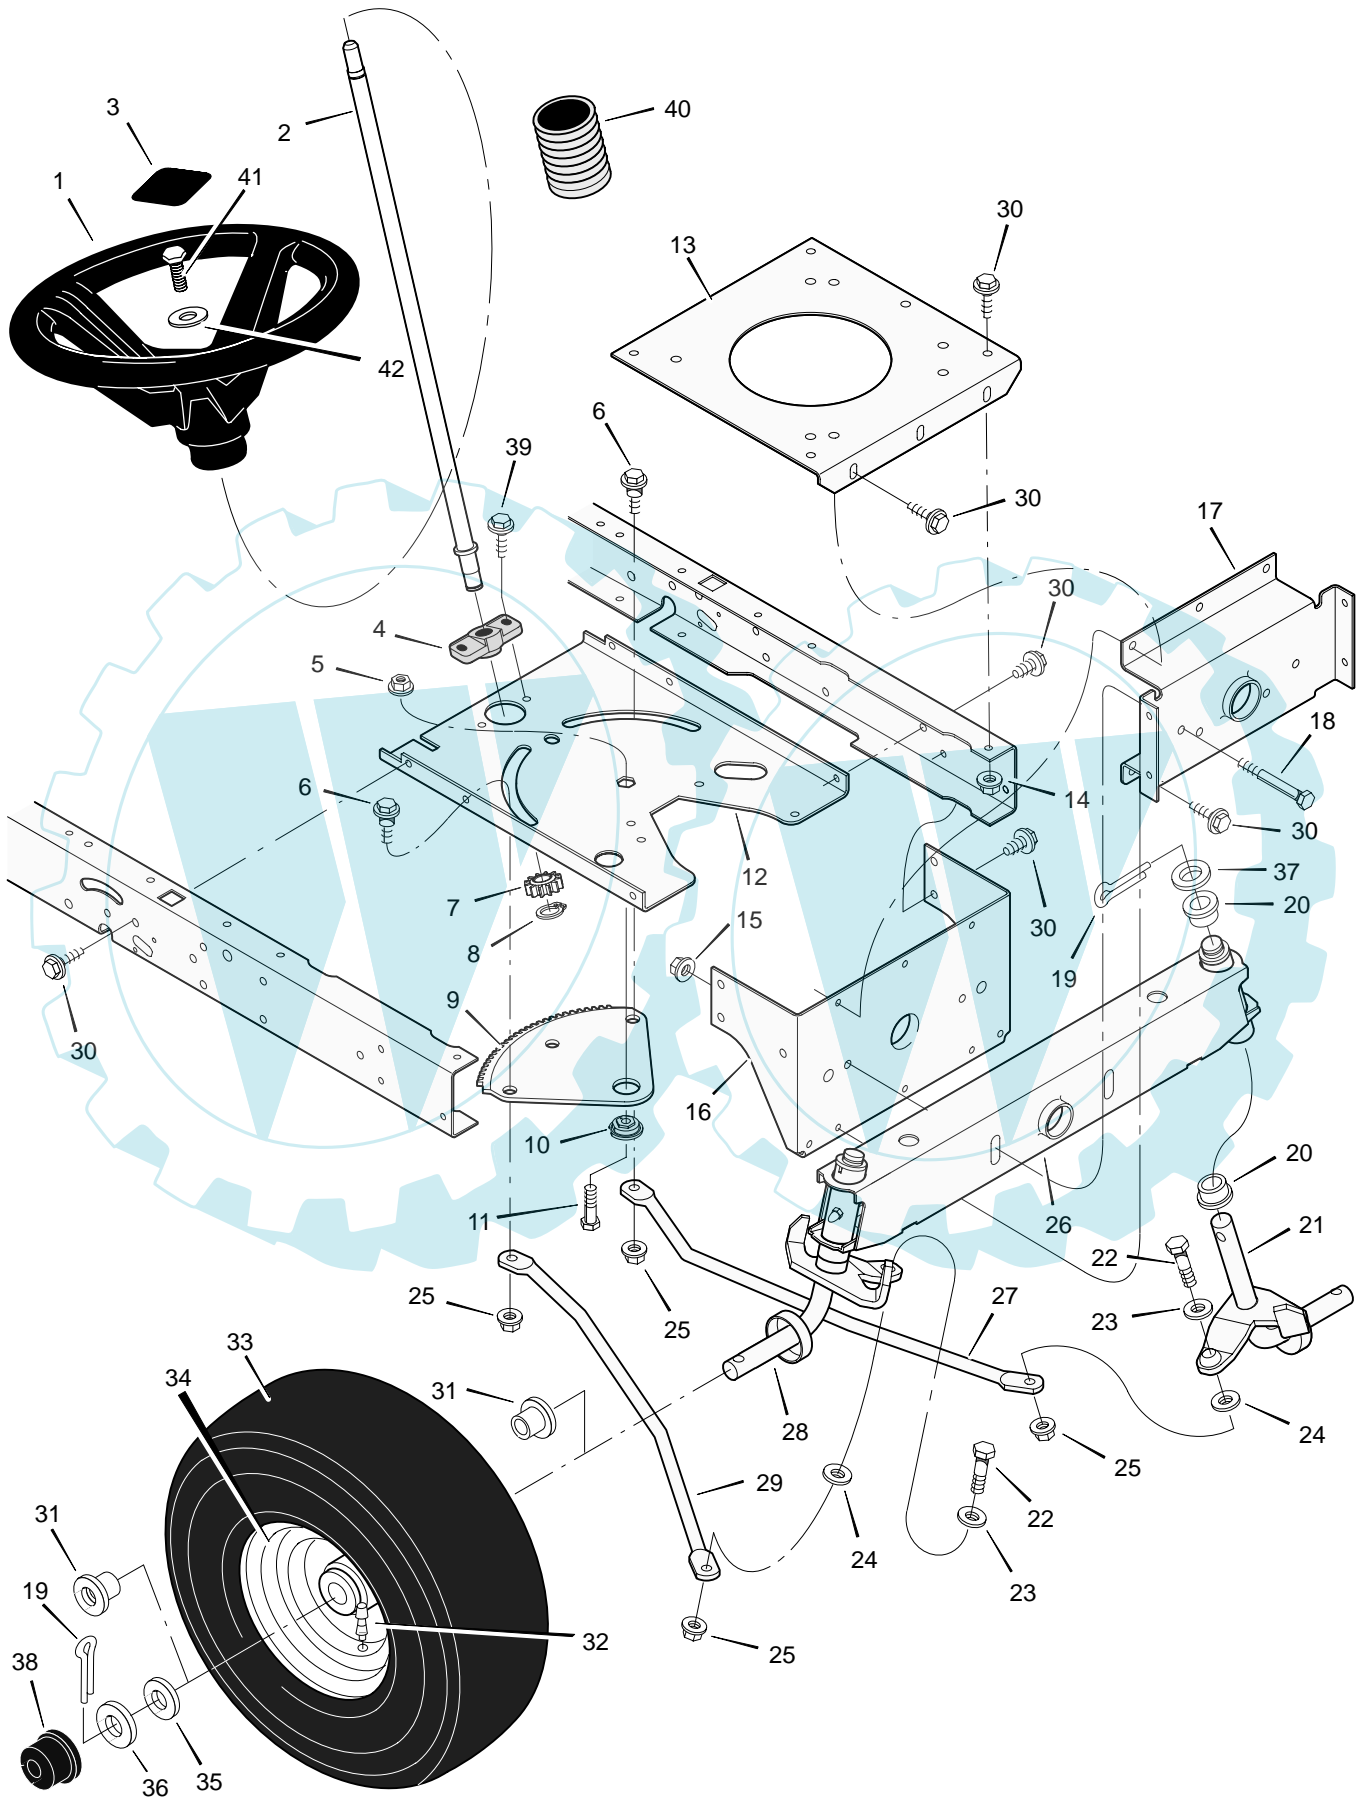

MODEL 312002x11A

CODE131B

REPAIR PARTS
STEERING

MODEL 312002x11A

CODE131B

**REPAIR PARTS
STEERING**

Key No.	Part No.	Description	Key No.	Part No.	Description
1	MU095185	Wheel, Steering	23	MU17x104	Washer
2	MU690625	Post, Steering	24	MU017x53 Z	Washer
3	MU711326	Insert, Steering Wheel	25	MU015x84	Nut, Flange
4	MU094124	Bearing, Lower	26	MU690210E701	Axle Assembly
5	MU15x111	Nut, Flange	27	MU095329E701	Drag Link, Left
6	MU009x57	Bolt, Shoulder	28	MU1001298E701	Spindle Assembly, Right
7	MU690183	Gear, Pinion	29	MU095328E701	Drag Link, Right
8	MU011x25	Ring, Snap	30	MU26x249	Screw
9	MU094121	Gear, Sector	31	MU091334	Bearing, Wheel
10	MU094123	Bearing	32	MU024373	Stem, Valve
11	MU001x84	Bolt	33		Tire *
12	MU1001121E701	Plate, Steering	—	MU407046	Tube
13	MU094006E701	Plate, Engine	34	MU690377-601	Wheel and Tire Assembly
14	MU015x88	Nut, Flange	35	MU17x195	Washer
15	MU15x118	Nut, Flange	36	MU17x192	Washer
16	MU1001270E701	Bracket, Hanger	37	MU017x83	Washer
17	MU094007E701	Axle, Hanger	38	MU094618	Hub Cap
18	MU01x146	Bolt	39	MU26x267	Screw
19	MU030x49	Pin, Cotter	40	MU092059	Bellows
20	MU690150	Bearing	41	MU0025x3	Bolt
21	MU1001299E701	Spindle Assembly, Left	42	MU17x146	Washer
22	MU01x111	Bolt			

* When you order a tire, make sure to give the brand name of the tire so that the tread pattern on the tire will match.