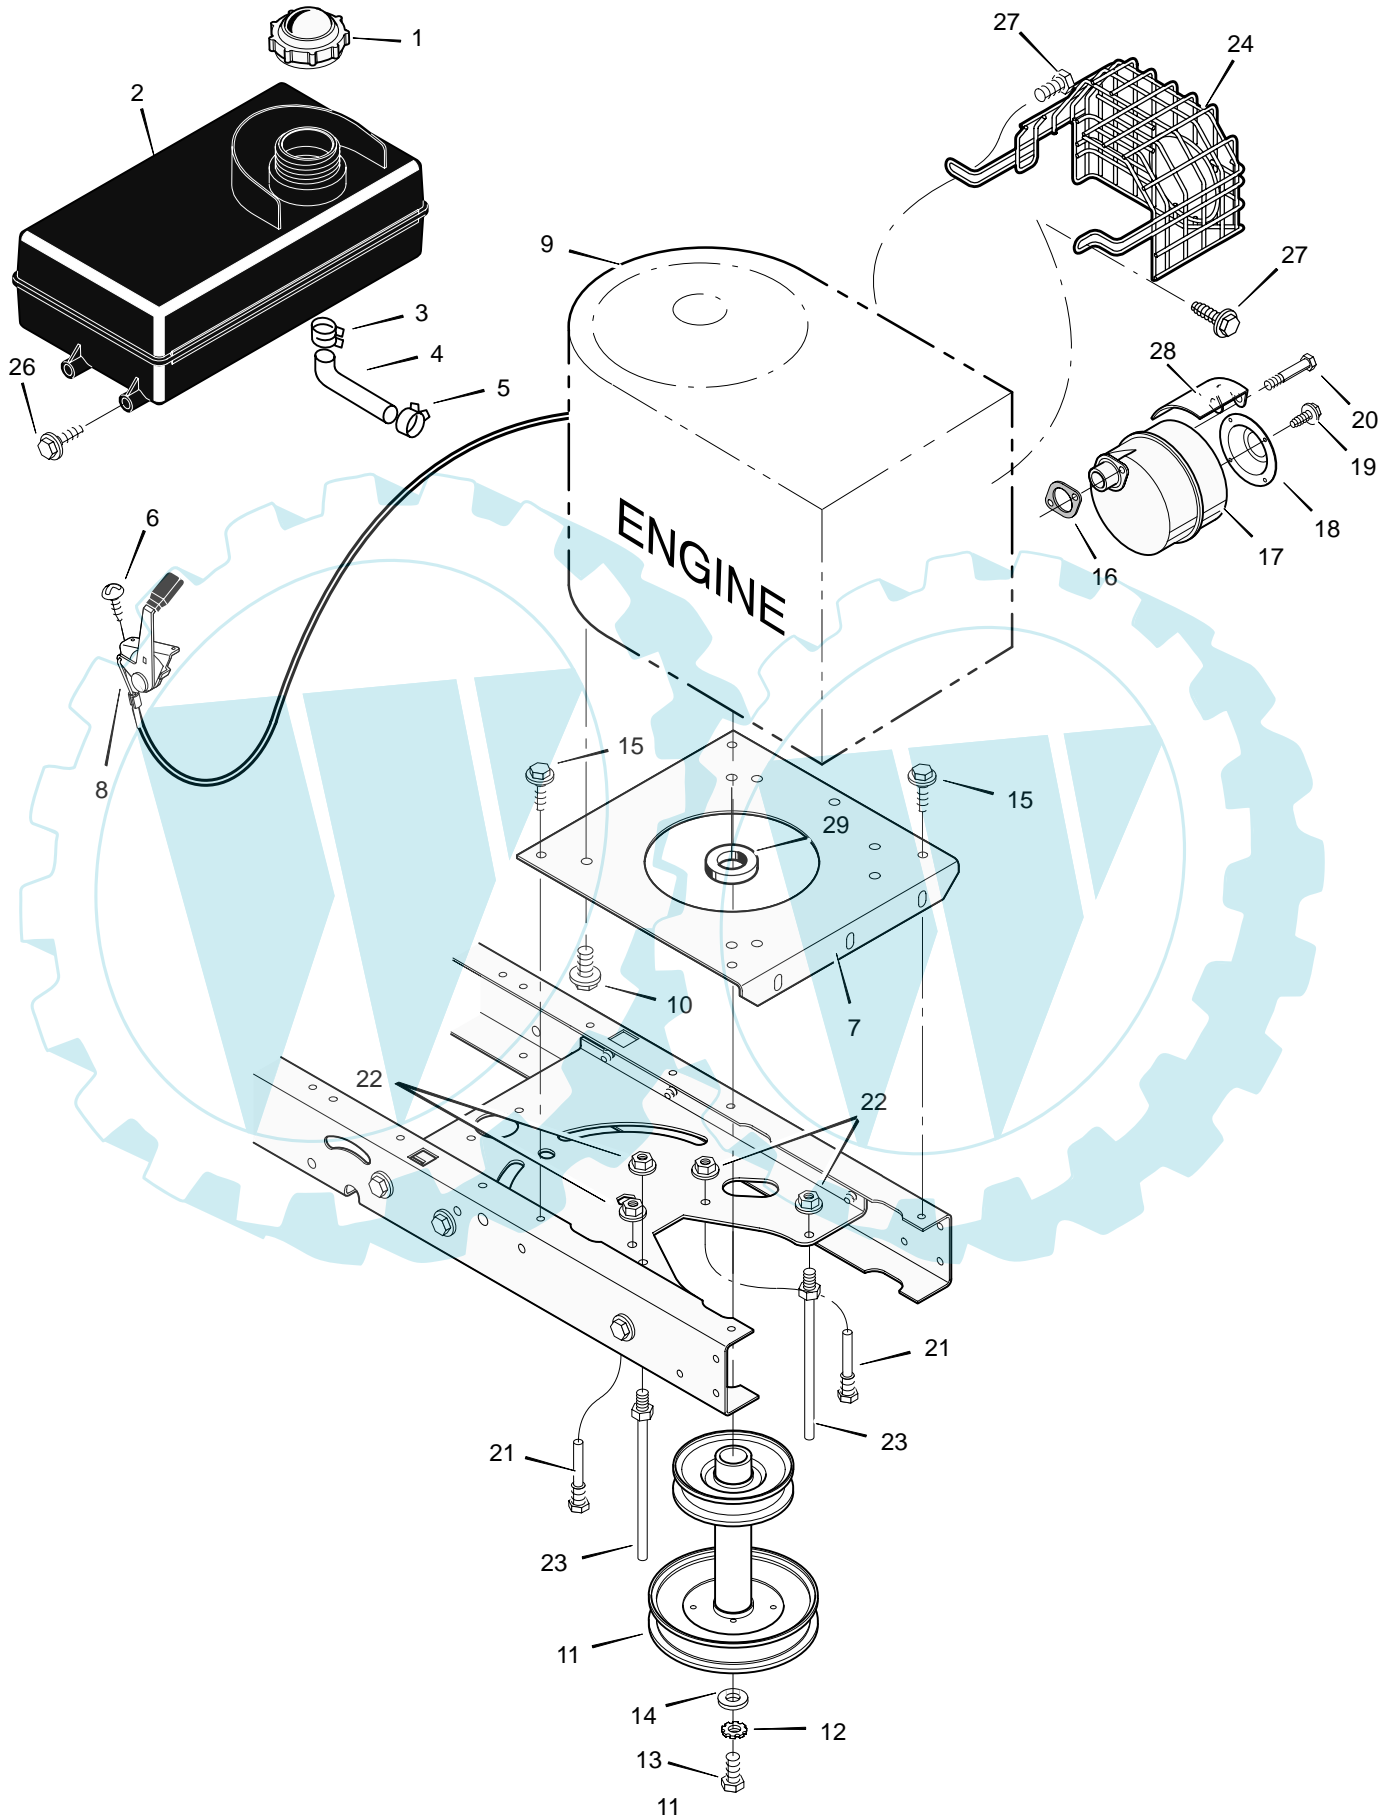

MODEL 312002x11A

CODE131B

**REPAIR PARTS
ENGINE MOUNT**

MODEL 312002x11A

CODE131B

**REPAIR PARTS
ENGINE MOUNT**

Key No.	Part No.	Description
1	MU092317	Fuel Cap (Incl'd w/Key 2)
2	MU690280	Fuel Tank
3	MU095197	Hose Clamp (Incl'd w/Key 2)
4	MU7601033	Fuel Line (Incl'd w/Key 2) (Must cut to Length)
5	MU095197	Hose Clamp
6	MU26x201	Screw
7	MU094006E701	Plate, Engine
8	MU092371	Throttle Control
9	— * —	Engine, Briggs & Stratton
10	MU0025x7	Bolt, Engine Mount
11	MU690439 Z	Stack Pulley Assembly
12	MU019x35	Lockwasher
13	MU01x140	Bolt, Hex
14	MU17x170	Washer
15	MU26x249	Screw
16	MU091309	Gasket
17	MU091271	Muffler
18	MU1001350	Deflector, Muffler
19	MU26x208	Screw
20	MU01x134	Bolt, Hex
21	MU093349	Guide, Belt
22	MU015x79	Nut, Flange
23	MU094066	Guide, Belt
24	MU10015950 Z	Shield, Heat
26	MU26x253	Screw
27	MU26x263	Screw
28	MU091277	Shield, Heat
29	MU093077	Spacer, Engine

* For information on Replacement Parts for this engine contact the manufacturer.