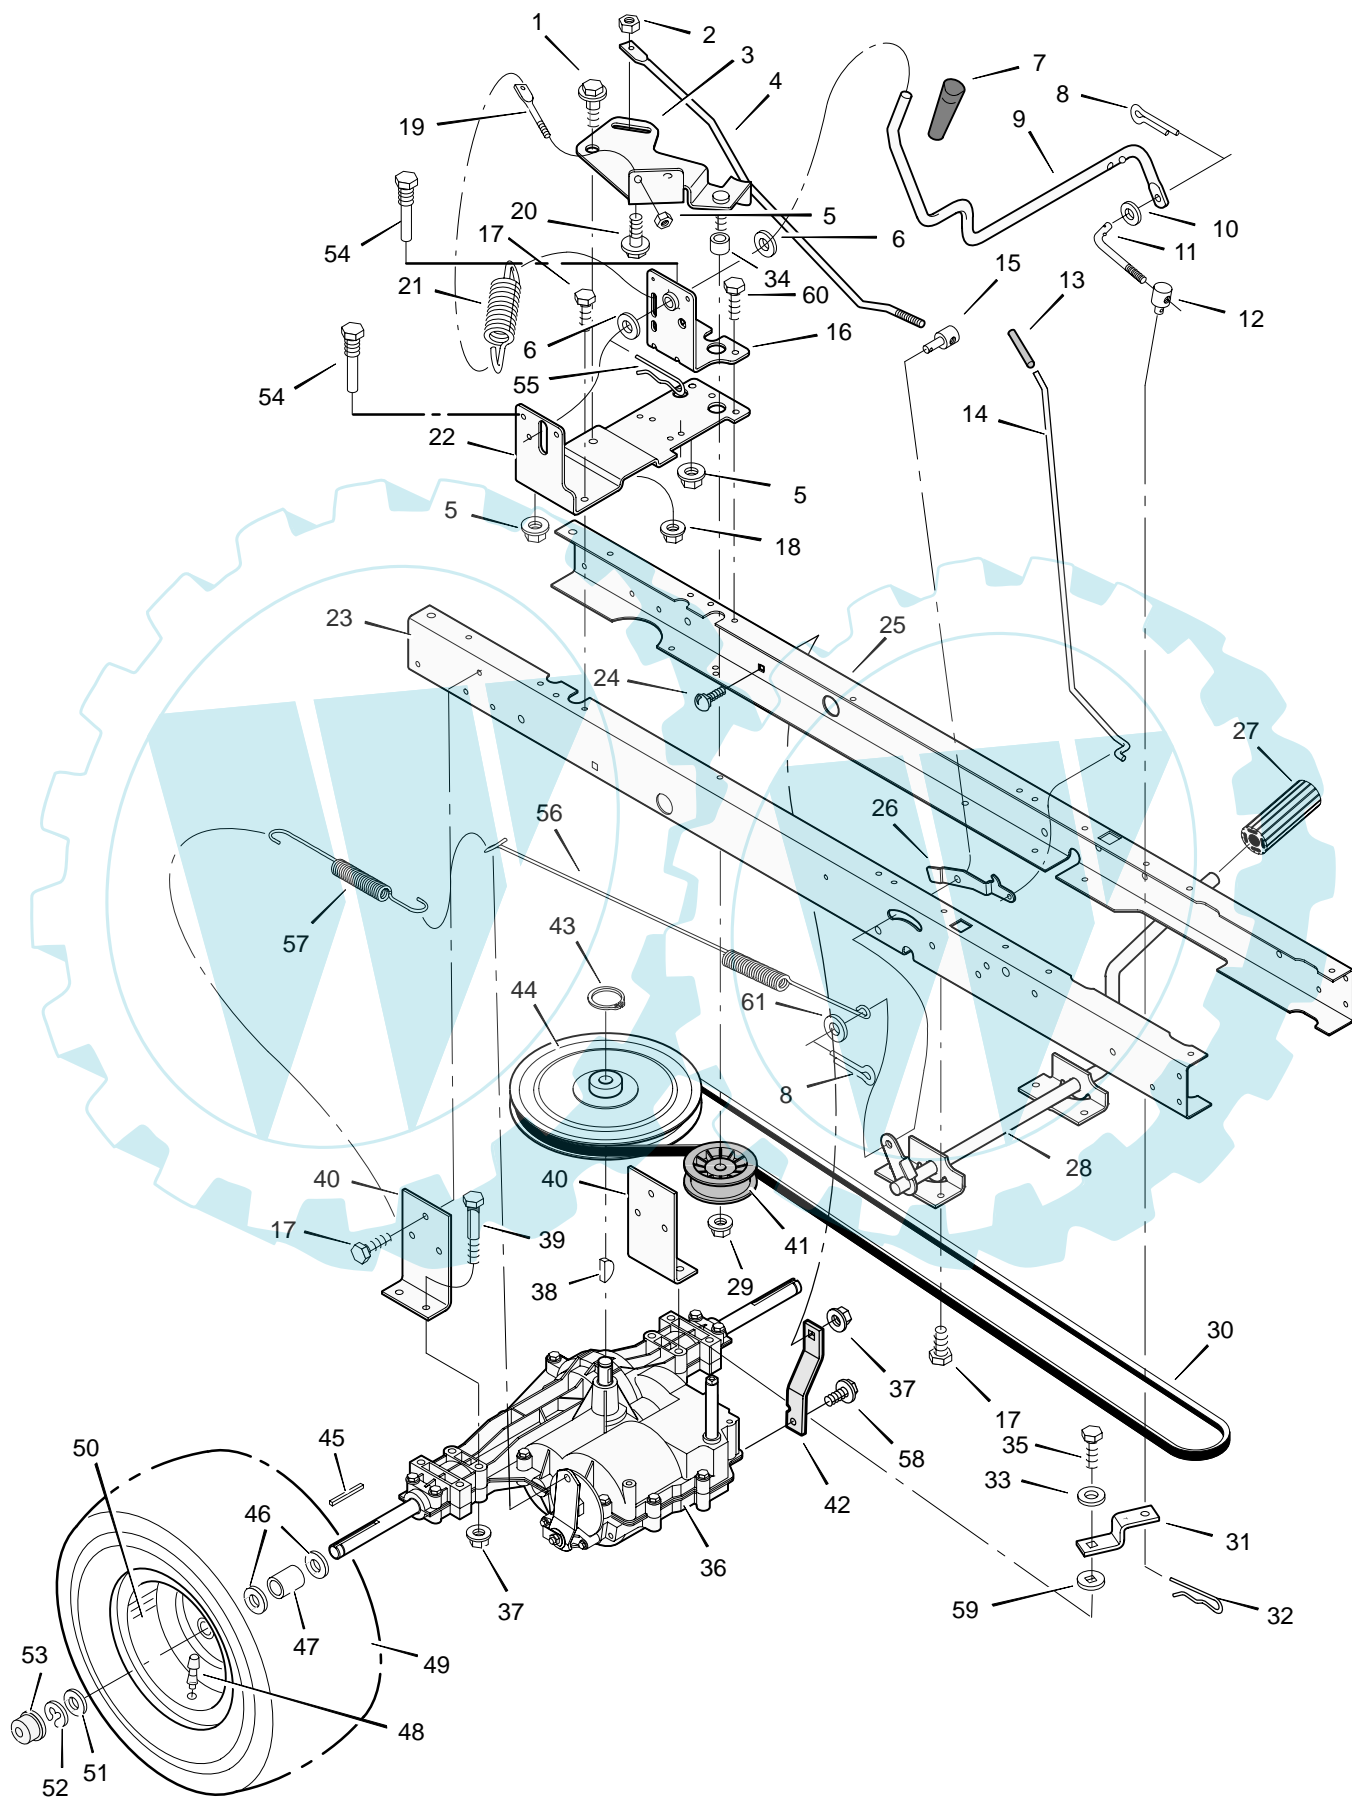

MODEL 312002x11A

CODE131B

REPAIR PARTS  
MOTION DRIVE

**MODEL 312002x11A**

**CODE131B**

**REPAIR PARTS  
MOTION DRIVE**

| Key No. | Part No.      | Description            | Key No. | Part No.     | Description                |
|---------|---------------|------------------------|---------|--------------|----------------------------|
| 1       | MU009x39      | Bolt, Shoulder         | 32      | MU0031x6     | Pin, Hair                  |
| 2       | MU015x89      | Nut, Hex               | 33      | MU017x38     | Washer                     |
| 3       | MU690173 Z    | Arm, Idler             | 34      | MU690369     | Spacer                     |
| 4       | MU094041 Z    | Rod, Clutch            | 35      | MU06x105     | Bolt                       |
| 5       | MU015x79      | Nut                    | 36      | — ** —       | Transaxle, Peerless        |
| 6       | MU17x102      | Washer                 | 37      | MU015x88     | Nut                        |
| 7       | MU092697      | Grip                   | 38      | MU020697     | Key, Woodruff              |
| 8       | MU030x20      | Pin, Cotter            | 39      | MU01x155     | Bolt                       |
| 9       | MU094043 Z    | Lever, Shift           | 40      | MU094008E701 | Bracket, Transaxle         |
| 10      | MU017x47 Z    | Washer                 | 41      | MU690409     | Pulley                     |
| 11      | MU094044 Z    | Link, Shift            | 42      | MU094433E701 | Bracket, Transaxle Support |
| 12      | MU021920 Z    | Nut, Adjuster          | 43      | MU0011x7     | Ring, Snap                 |
| 13      | MU091079      | Grip                   | 44      | MU095094     | Pulley, Drive              |
| 14      | MU1001245 Z   | Rod, Parking Brake     | 45      | MU021553     | Key, Square                |
| 15      | MU094815 Z    | Nut, Adjuster          | 46      | MU17x160     | Washer                     |
| 16      | MU1001303 Z   | Bracket, Shift Pivot   | 47      | MU690554 Z   | Spacer, Transaxle          |
| 17      | MU26x249      | Screw                  | 48      | MU024373     | Stem, Valve                |
| 18      | MU015x84      | Nut                    | 49      |              | Tire *                     |
| 19      | MU094042 Z    | Mount, Stud Spring     | —       | MU407049     | Tube                       |
| 20      | MU009x54      | Bolt, Shoulder         | 50      | MU690376-601 | Wheel & Tire Assembly      |
| 21      | MU165x116     | Spring, Extension      | 51      | MU17x195     | Washer                     |
| 22      | MU1001302E701 | Bracket, Right Shifter | 52      | MU0011x3     | E-Ring                     |
| 23      | MU1001928E701 | Frame, Right           | 53      | MU094618     | Hub Cap                    |
| 24      | MU002x53      | Bolt, Carriage         | 54      | MU093349     | Guide, Belt                |
| 25      | MU1001927E701 | Frame, Left            | 55      | MU0031x4     | Pin, Hair                  |
| 26      | MU094045 Z    | Latch, Parking Brake   | 56      | MU165x141    | Spring, Extension          |
| 27      | MU021544      | Pedal                  | 57      | MU165x92     | Spring, Extension          |
| 28      | MU94038E700   | Lever, Brake/Clutch    | 58      | MU26x216     | Screw                      |
| 29      | MU015x98      | Nut                    | 59      | MU17x148     | Washer                     |
| 30      | MU037x87      | Belt, Motion Drive     | 60      | MU26x267     | Screw                      |
| 31      | MU094031 Z    | Yoke, Shift            | 61      | MU17x169     | Washer                     |