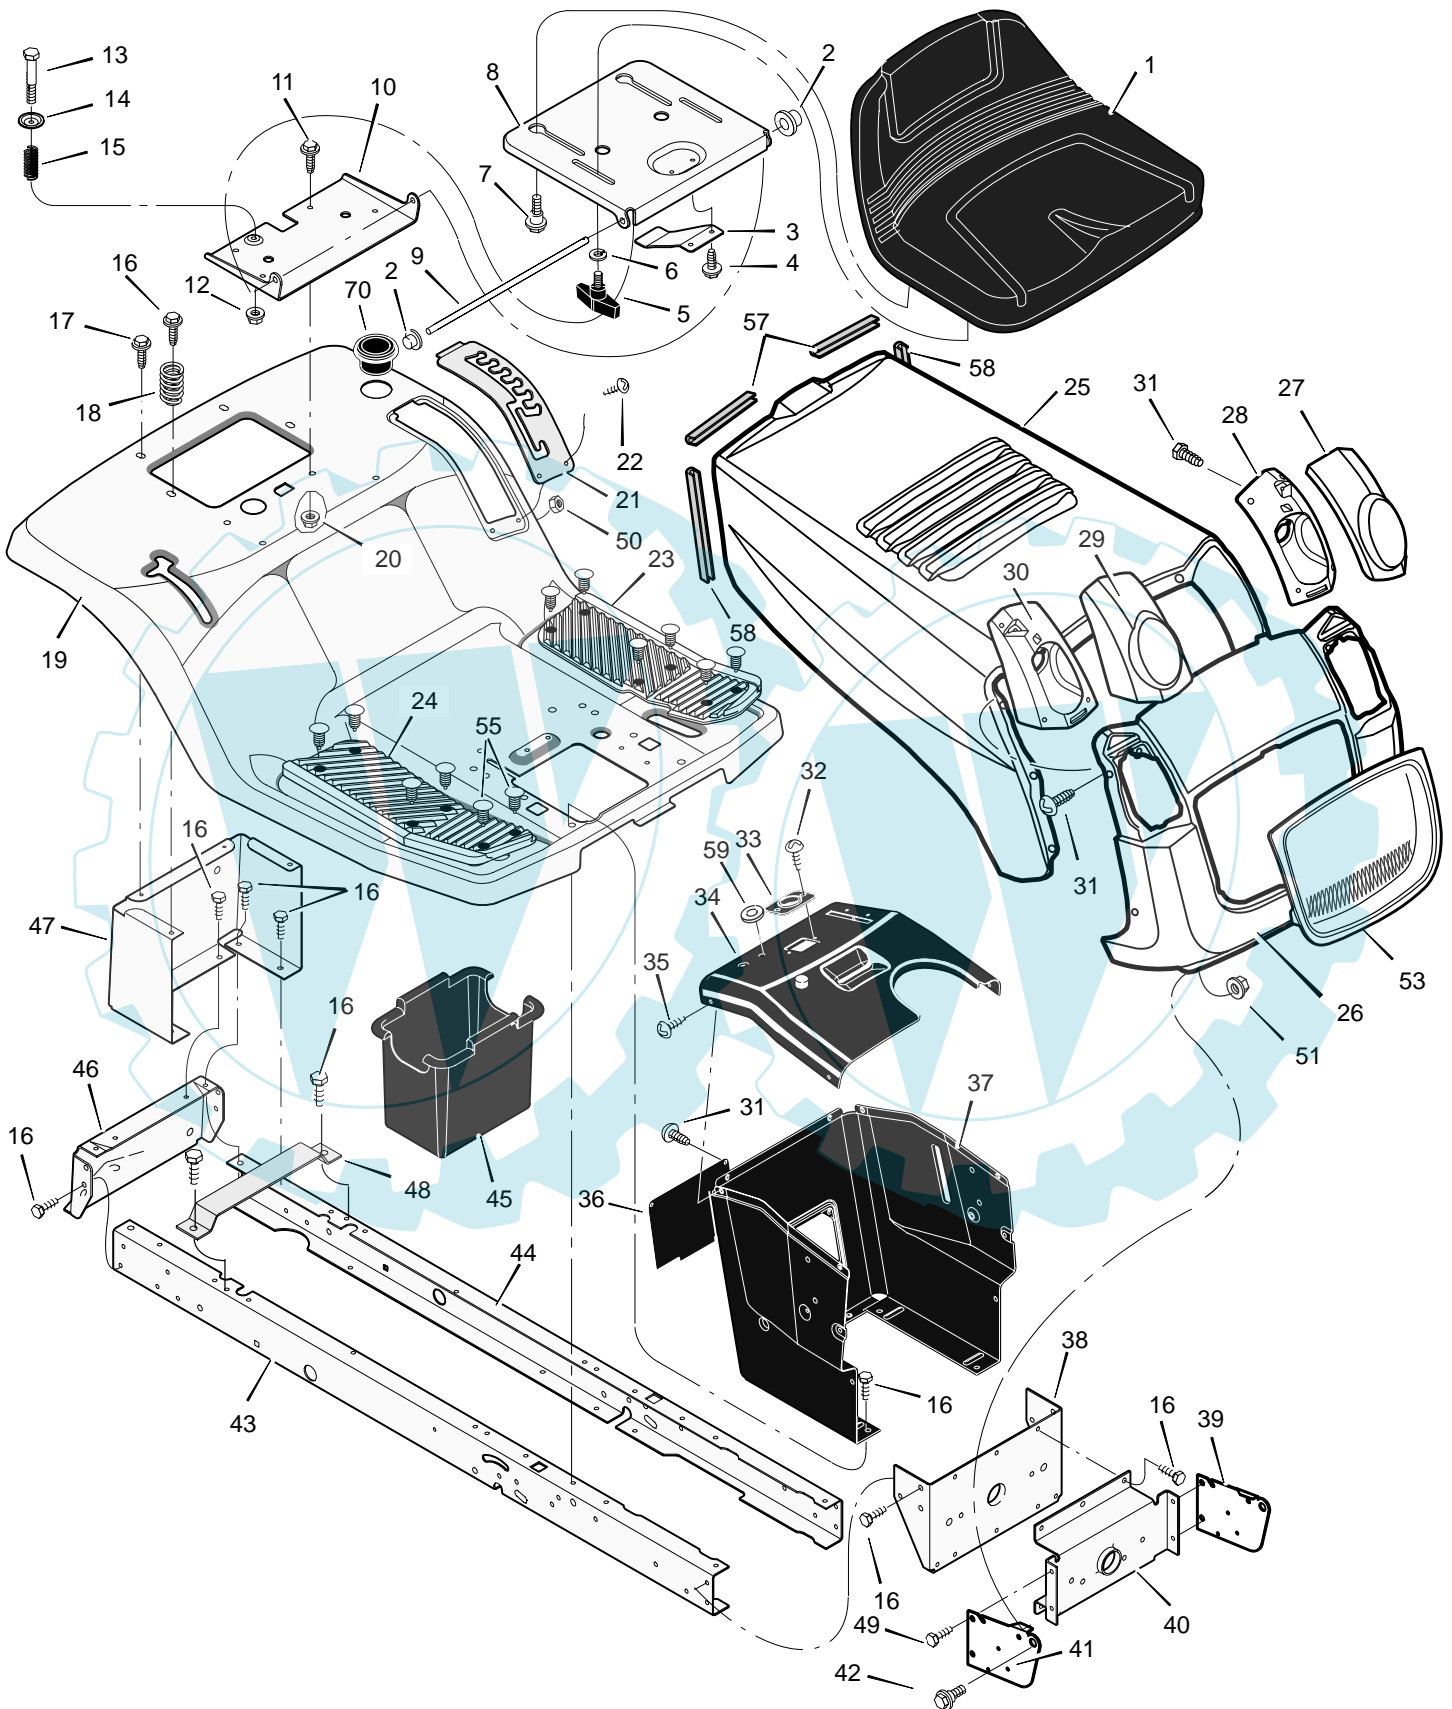

MODEL 312002x11A

CODE131B

REPAIR PARTS  
CHASSIS & HOOD

**MODEL 312002x11A**

**CODE131B**

**REPAIR PARTS  
CHASSIS & HOOD**

| Key No. | Part No.      | Description             | Key No. | Part No.      | Description                   |
|---------|---------------|-------------------------|---------|---------------|-------------------------------|
| 1       | MU1001028     | Seat                    | 31      | MU26x270      | Screw                         |
| 2       | MU028x23      | Cap, Push On            | 32      | MU26x238      | Screw                         |
| 3       | MU094057      | Spring                  | 33      | MU1001491     | Bearing, Steering             |
| 4       | MU26x229      | Screw                   | 34      | MU1001584E701 | Dash                          |
| 5       | MU1001054     | Bolt, Wing              | 35      | MU26x201      | Screw                         |
| 6       | MU017x47      | Washer                  | 36      | MU093007E701  | Panel, Access                 |
| 7       | MU009x56      | Bolt, Shoulder          | 37      | MU095318E701  | Support, Dash                 |
| 8       | MU094154E701  | Support, Seat           | 38      | MU1001270E701 | Bracket, Rear Hanger          |
| 9       | MU094156 Z    | Rod, Pivot              | 39      | MU094085E701  | Support, Left Grille          |
| 10      | MU1001648E701 | Bracket, Pivot          | 40      | MU094007E701  | Axle, Hanger                  |
| 11      | MU001x45      | Bolt                    | 41      | MU094084E701  | Support, Right Grille         |
| 12      | MU015x89      | Nut                     | 42      | MU009x58      | Bolt, Shoulder                |
| 13      | MU009x55      | Bolt, Shoulder          | 43      | MU1001928E701 | Frame, Right                  |
| 14      | MU094155 Z    | Washer                  | 44      | MU1001927E701 | Frame, Left                   |
| 15      | MU164x31      | Spring                  | 45      | MU690424      | Container, Battery            |
| 16      | MU26x249      | Screw                   | 46      | MU1001002E701 | Plate, Hitch                  |
| 17      | MU26x263      | Screw                   | 47      | MU690434E701  | Panel, Rear                   |
| 18      | MU164x30      | Spring                  | 48      | MU690482E701  | Support, Battery              |
| 19      | MU1001558E549 | Deck, Seat              | 49      | MU26x277      | Screw                         |
| 20      | MU15x123      | Nut                     | 50      | MU015x81      | Nut                           |
| 21      | MU094151E701  | Plate, Index            | 51      | MU15x124      | Nut                           |
| 22      | MU009x49      | Screw                   | 53      | MU1001540     | Insert, Grille                |
| 23      | MU1001582     | Mat, Left               | 55      | MU0193x1      | Fastener, Panel               |
| 24      | MU1001578     | Mat, Right              | 57      | MU1001652     | Trim, Hood (3.75")            |
| 25      | MU1001538E549 | Hood                    | 58      | MU1001653     | Trim, Hood (6.5")             |
| 26      | MU1001531E549 | Grille                  | 59      | MU1001755     | Grommet, Parking Brake        |
| 27      | MU1001546     | Lens, Left              | 70      | MU1001542     | Holder, Cup                   |
| 28      | MU1001544     | Housing, Left Headlamp  | —       | MU1001865     | Bag, Parts                    |
| 29      | MU1001545     | Lens, Right             | —       | MUF-040730L   | Instruction Book & Parts List |
| 30      | MU1001543     | Housing, Right Headlamp |         |               |                               |