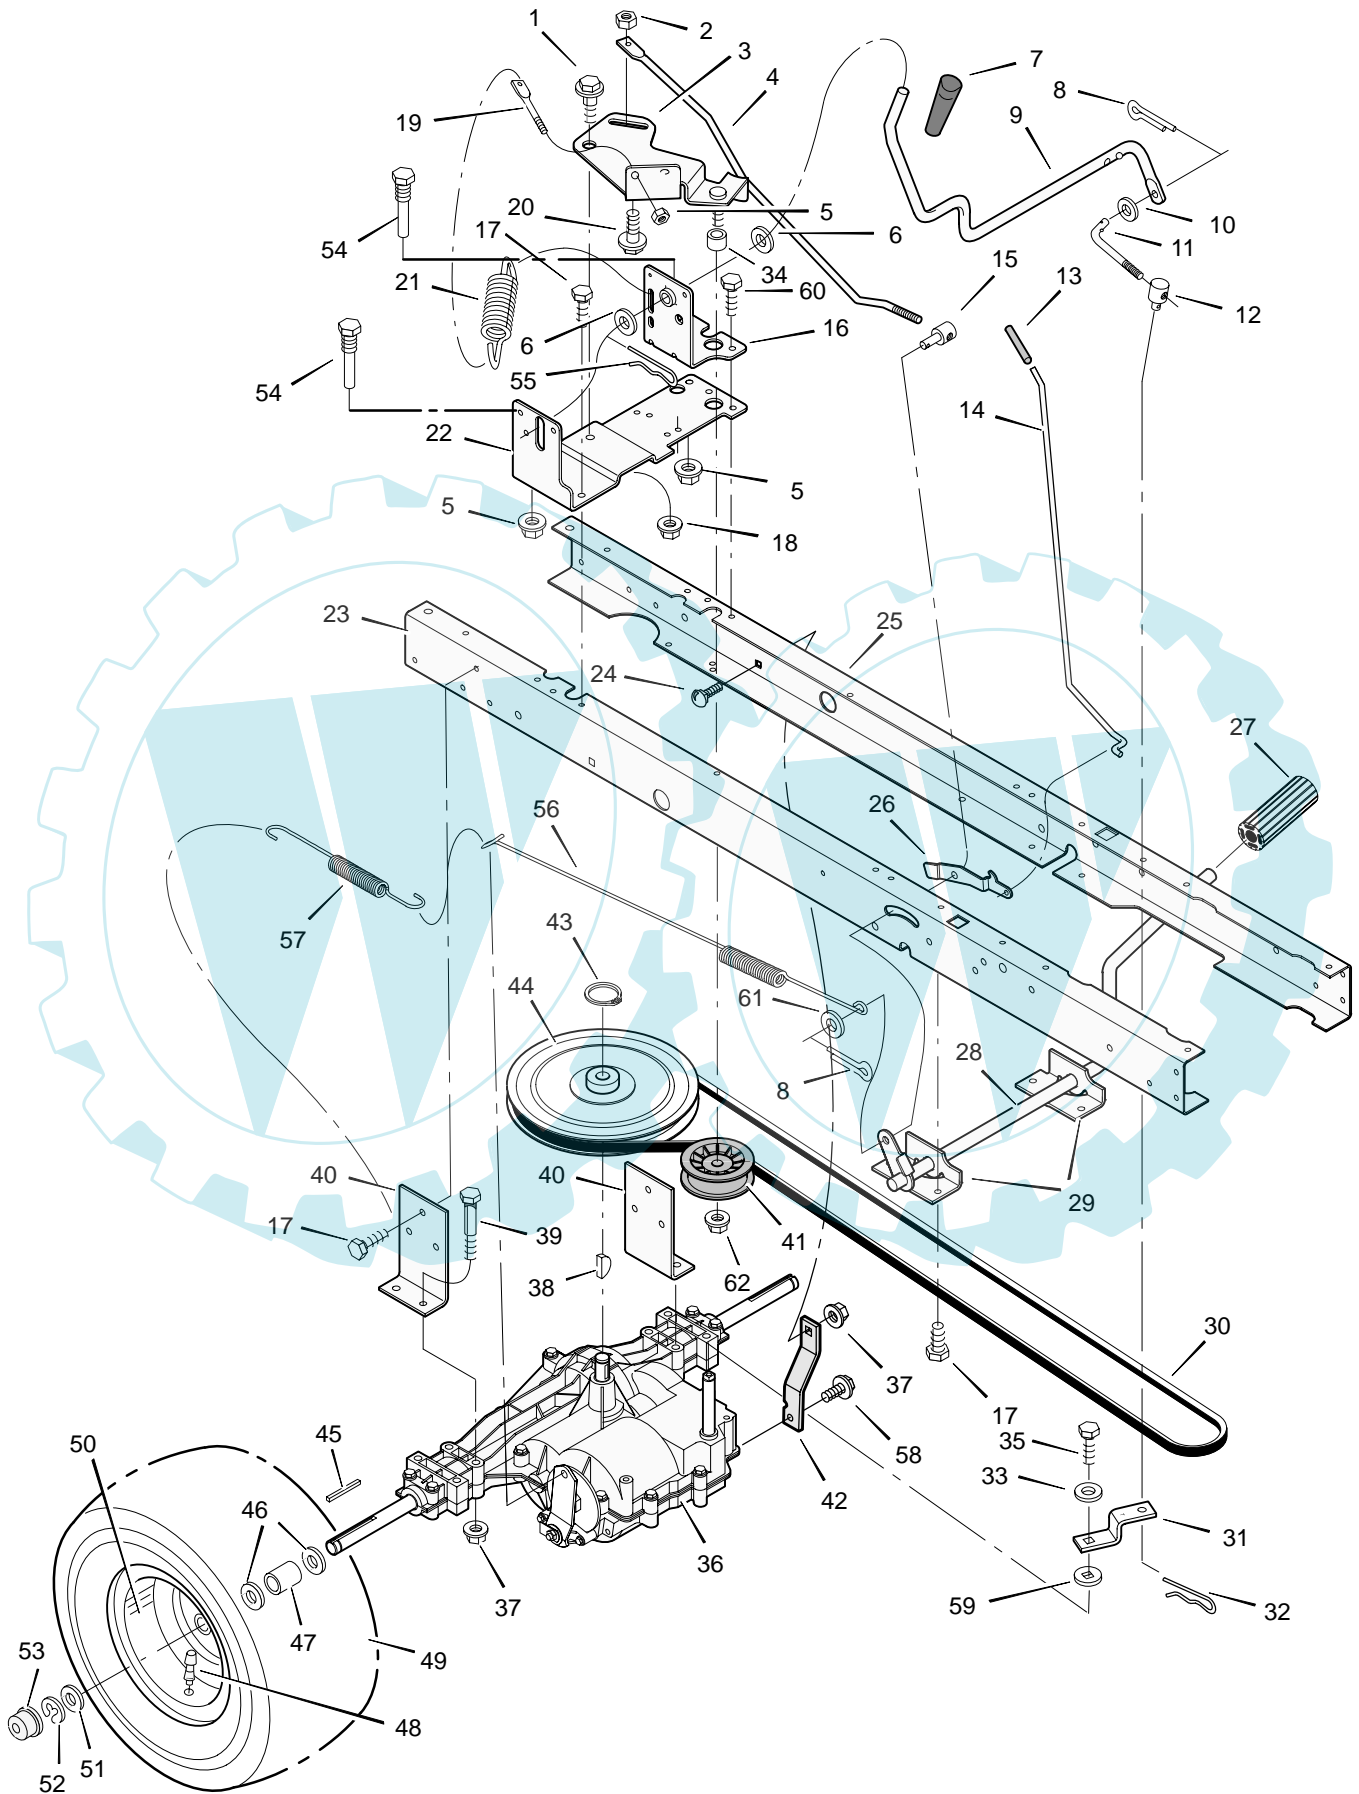

MODEL 312001x50C

REPAIR PARTS MOTION DRIVE

MODEL 312001x50C

REPAIR PARTS MOTION DRIVE

Key No.	Part No.	Description	Key No.	Part No.	Description
1	009x39	Bolt, Shoulder	33	017x38	Washer
2	015x89	Nut, Hex	34	690369	Spacer
3	690273 Z	Arm, Idler	35	06x105	Bolt
4	094041 Z	Rod, Clutch	36	— + —	Transaxle, Peerless
5	015x79	Nut	37	015x88	Nut
6	17x102	Washer	38	020697	Key, Woodruff
7	092697	Grip	39	01x155	Bolt
8	030x20	Pin, Cotter	40	094008E701	Bracket, Transaxle
9	094043 Z	Lever, Shift	41	690409	Pulley
10	017x47	Washer	42	094433E700	Bracket, Transaxle Support
11	094044 Z	Link, Shift	43	0011x7	Ring Retainer
12	021920 Z	Nut, Adjuster	44	095094	Pulley, Drive
13	091079	Grip	45	021553	Key, Square
14	1001271 Z	Rod, Parking Brake	46	17x160	Washer
15	094815 Z	Nut, Adjuster	47	690554 Z	Spacer, Transaxle
16	1001303 Z	Bracket, Shift Pivot	48	024373	Stem, Valve
17	26x249	Screw	49		Tire *
18	015x84	Nut	—	407049	Tube
19	094042 Z	Mount, Stud Spring	50	690376-601	Wheel & Tire Assembly
20	009x54	Bolt, Shoulder	51	17x195	Washer
21	165x116	Spring, Extension	52	0011x3	E-Ring
22	1001302E701	Bracket, Right Shifter	53	094618	Hub Cap
23	1001928E701	Frame, Right	54	093349	Guide, Belt
24	002x53	Bolt, Carriage	55	0031x4	Pin, Hair
25	1001927E701	Frame, Left	56	165x141	Spring, Extension
26	094045 Z	Latch, Parking Brake	57	165x92	Spring, Extension
27	021544	Pedal	58	26x216	Screw
28	094038E700	Lever, Brake/Clutch	59	17x148	Washer
29	1001117E701	Bracket, Pedal	60	26x267	Screw
30	037x87	Belt, Motion Drive	61	17x169	Washer
31	094031 Z	Yoke, Shift	62	015x98	Nut
32	0031x6	Pin, Hair			

* When you order a tire, make sure to give the brand name of the tire so that the tread pattern on the tire will match.

+ For information on Replacement Parts for this transaxle contact the manufacturer.