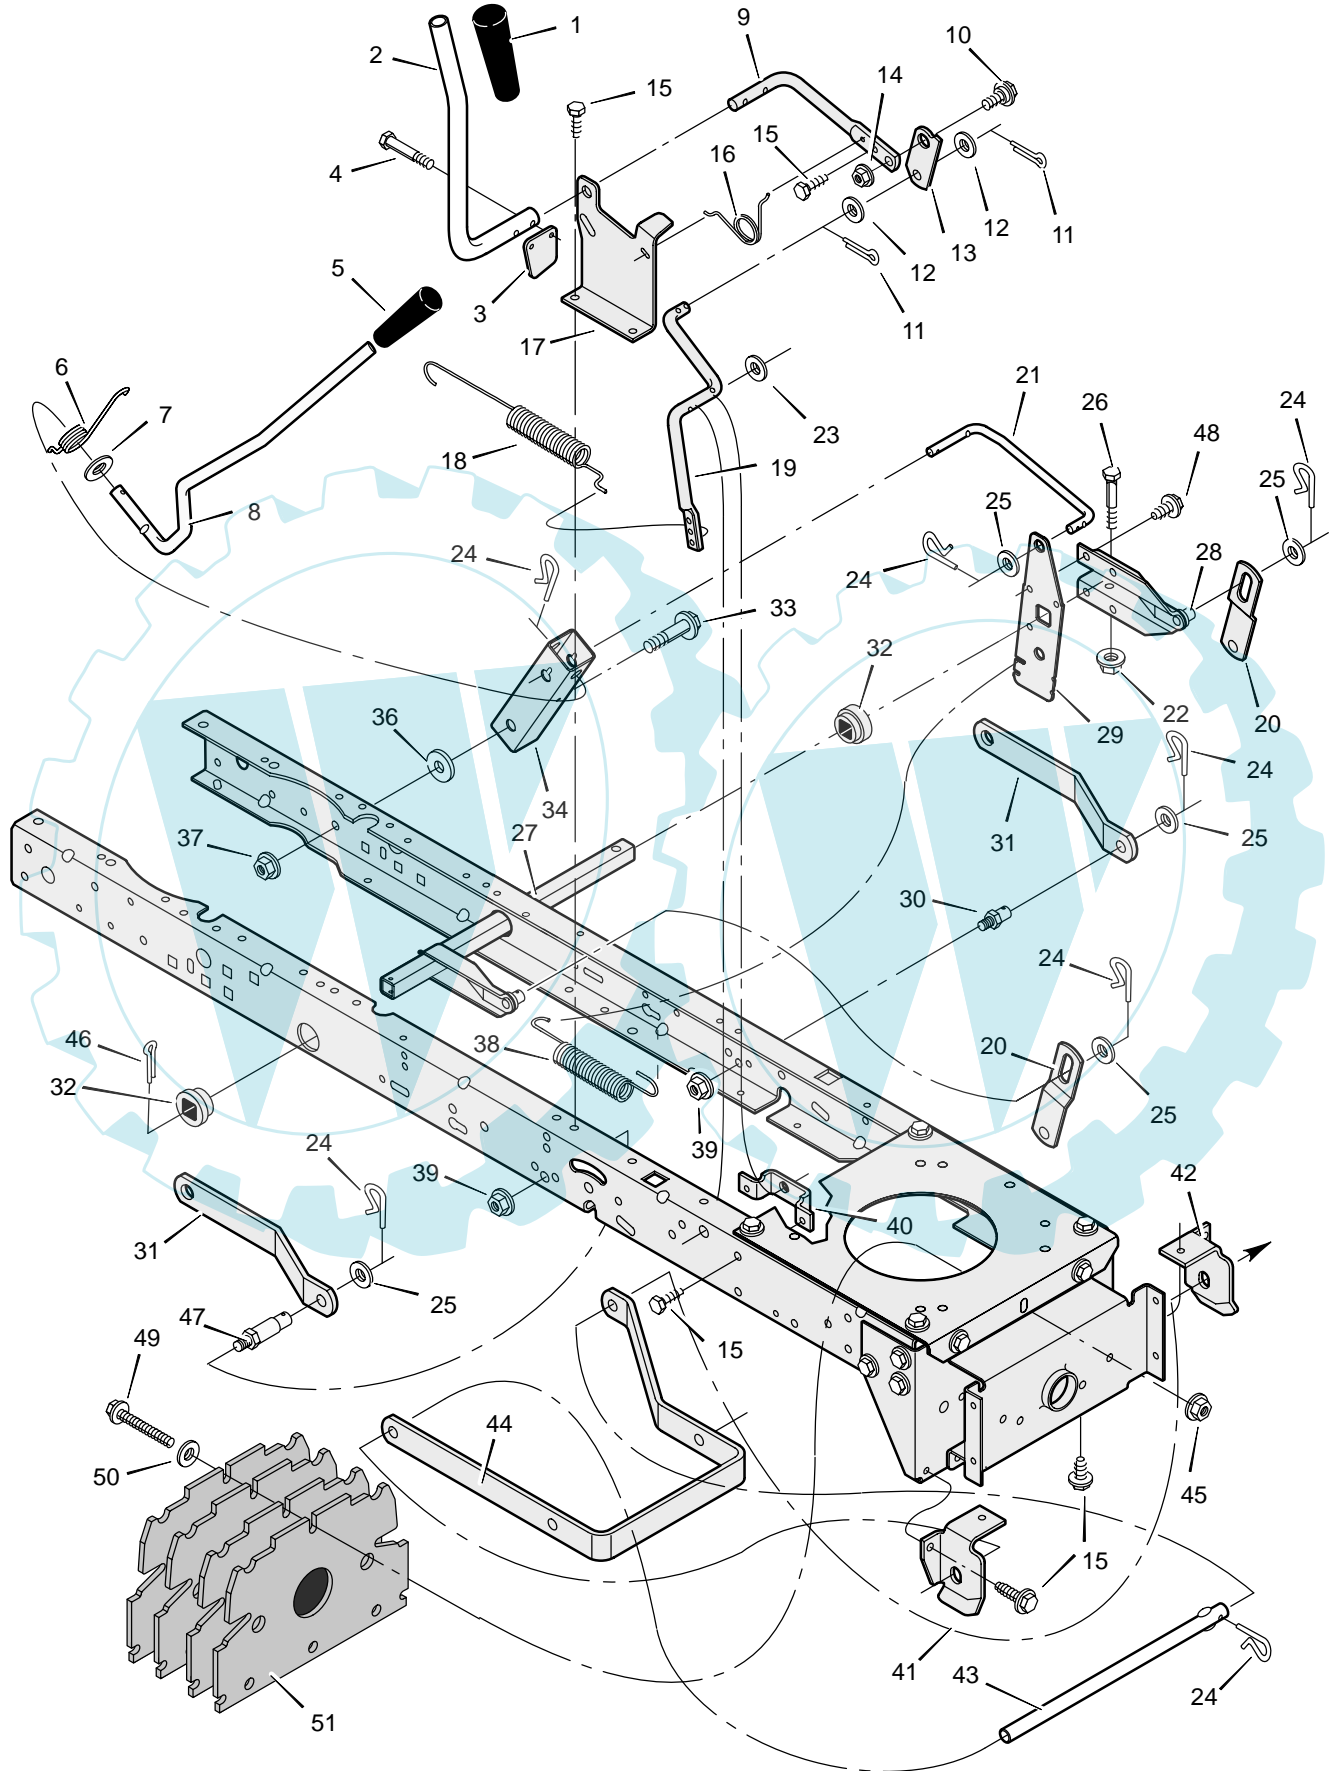

MODEL 312001x50C

REPAIR PARTS MOWER HOUSING SUSPENSION

MODEL 312001x50C

REPAIR PARTS MOWER HOUSING SUSPENSION

Key No.	Part No.	Description	Key No.	Part No.	Description
1	092698	Grip	26	001x74	Bolt, Hex
2	094346 Z	Handle, PTO	27	690386E700	Arm Assembly, Right Lift
3	094022 Z	Pad, Switch	28	094180E700	Arm, Right Lift
4	0025x3	Bolt	29	094030E700	Plate, Lift Arm
5	092697	Grip	30	094067	Pin
6	166x40	Spring	31	094055E701	Bracket, Rear Suspension
7	17x103	Washer	32	094065	Bushing, Lift Tube
8	690533	Handle, Lift	33	009x53	Bolt, Shoulder
9	094017 Z	Lever, PTO	34	094015E700	Bracket, Pivot
10	009x39	Bolt, Shoulder	36	17x191	Washer
11	030x20	Pin, Cotter	37	015x84	Nut, Flange
12	017x57	Washer	38	165x117	Spring
13	094004 Z	Link, PTO	39	015x68	Nut, Flange
14	015x84	Nut, Flange	40	094005E700	Bracket, PTO
15	26x249	Screw	41	094026E700	Hanger, Right Deck
16	166x39	Spring	42	094027E700	Hanger, Left Deck
17	094018E701	Bracket, PTO	43	094158 Z	Rod, Hanger
18	165x116	Spring	44	690381E700	Hanger, Front
19	690394E701	Crank, PTO	45	015x89	Nut, Flange
20	094053E701	Link, Lift	46	030x49	Pin, Cotter
21	094028 Z	Link, Lift Handle	47	690382	Pin, Threaded Shoulder
22	15x118	Nut, Flange	48	26x49	Screw
23	17x57	Washer	49	01x106	Bolt, Hex
24	0031x4	Pin, Hair	50	017x38	Washer
25	017x91	Washer	51	690370E701	Plate, Weight (4 Required)