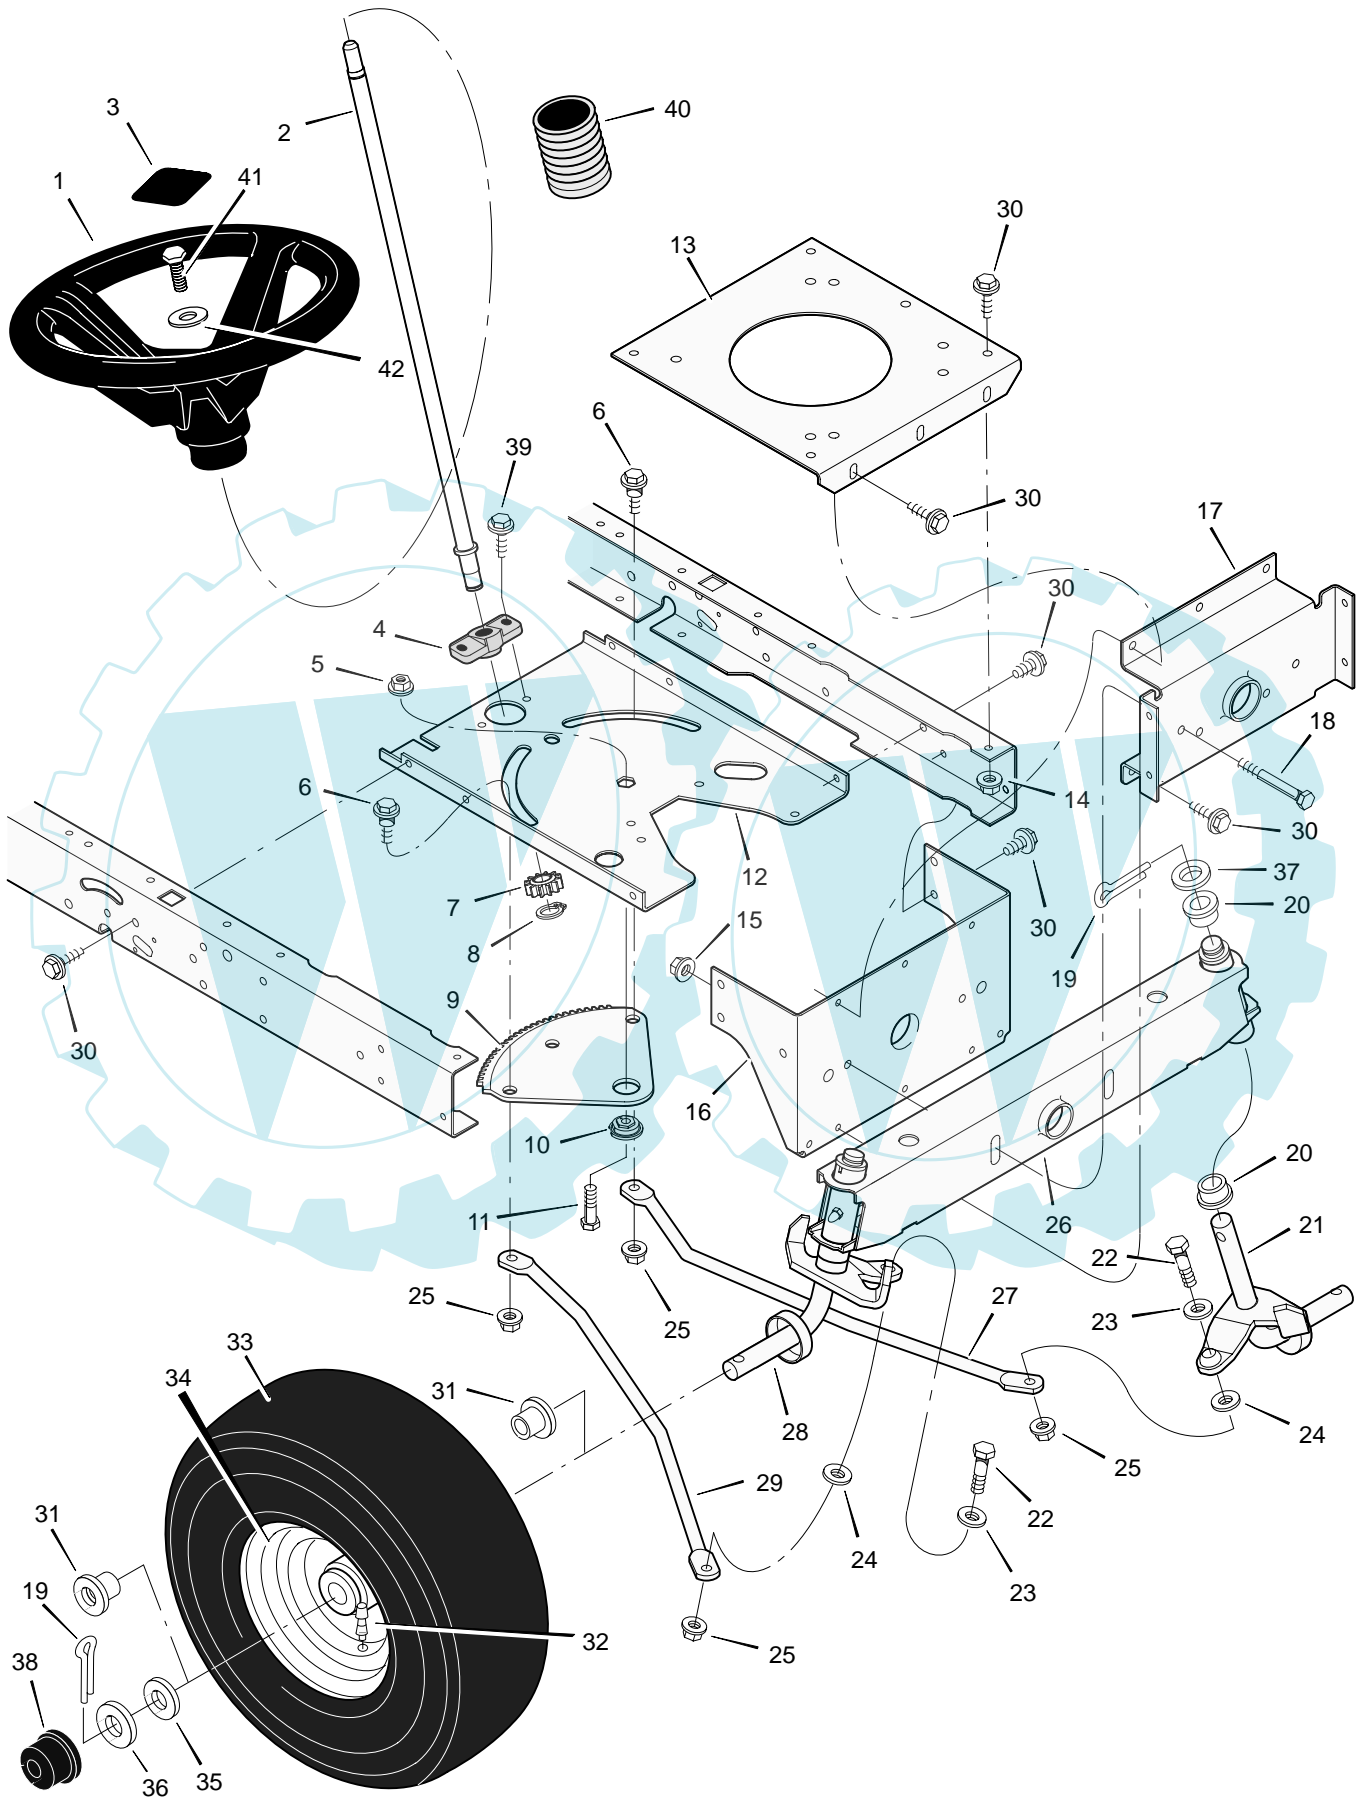

MODEL 312001x50C

REPAIR PARTS
STEERING

MODEL 312001x50C

REPAIR PARTS STEERING

Key No.	Part No.	Description	Key No.	Part No.	Description
1	095184	Wheel, Steering	23	17x104	Washer
2	690626	Post, Steering	24	017x53 Z	Washer
3	711325	Insert, Steering Wheel	25	015x84	Nut, Flange
4	094124	Bearing	26	690210E701	Axle Assembly
5	15x111	Nut, Flange	27	095329E701	Drag Link, Left
6	009x57	Bolt, Shoulder	28	1001298E701	Spindle Assembly, Right
7	690183	Gear, Pinion	29	095328E701	Drag Link, Right
8	011x25	Ring, Snap	30	26x249	Screw
9	094121	Gear, Sector	31	091334	Bearing, Wheel
10	094123	Bearing	32	024373	Stem, Valve
11	001x84	Bolt	33		Tire *
12	1001121E701	Plate, Steering	—	407046	Tube
13	094006E700	Plate, Engine	34	690377-601	Wheel and Tire Assembly
14	015x88	Nut, Flange	35	17x195	Washer
15	15x118	Nut, Flange	36	17x113	Washer
16	1001270E701	Bracket, Hanger	37	017x83	Washer
17	094007E701	Axle, Hanger	38	094618	Hub Cap
18	01x146	Bolt	39	26x267	Screw
19	030x49	Pin, Cotter	40	054789	Bellows
20	690150	Bearing	41	0025x3	Bolt
21	1001299E701	Spindle Assembly, Left	42	17x146	Washer
22	01x111	Bolt			

* When you order a tire, make sure to give the brand name of the tire so that the tread pattern on the tire will match.