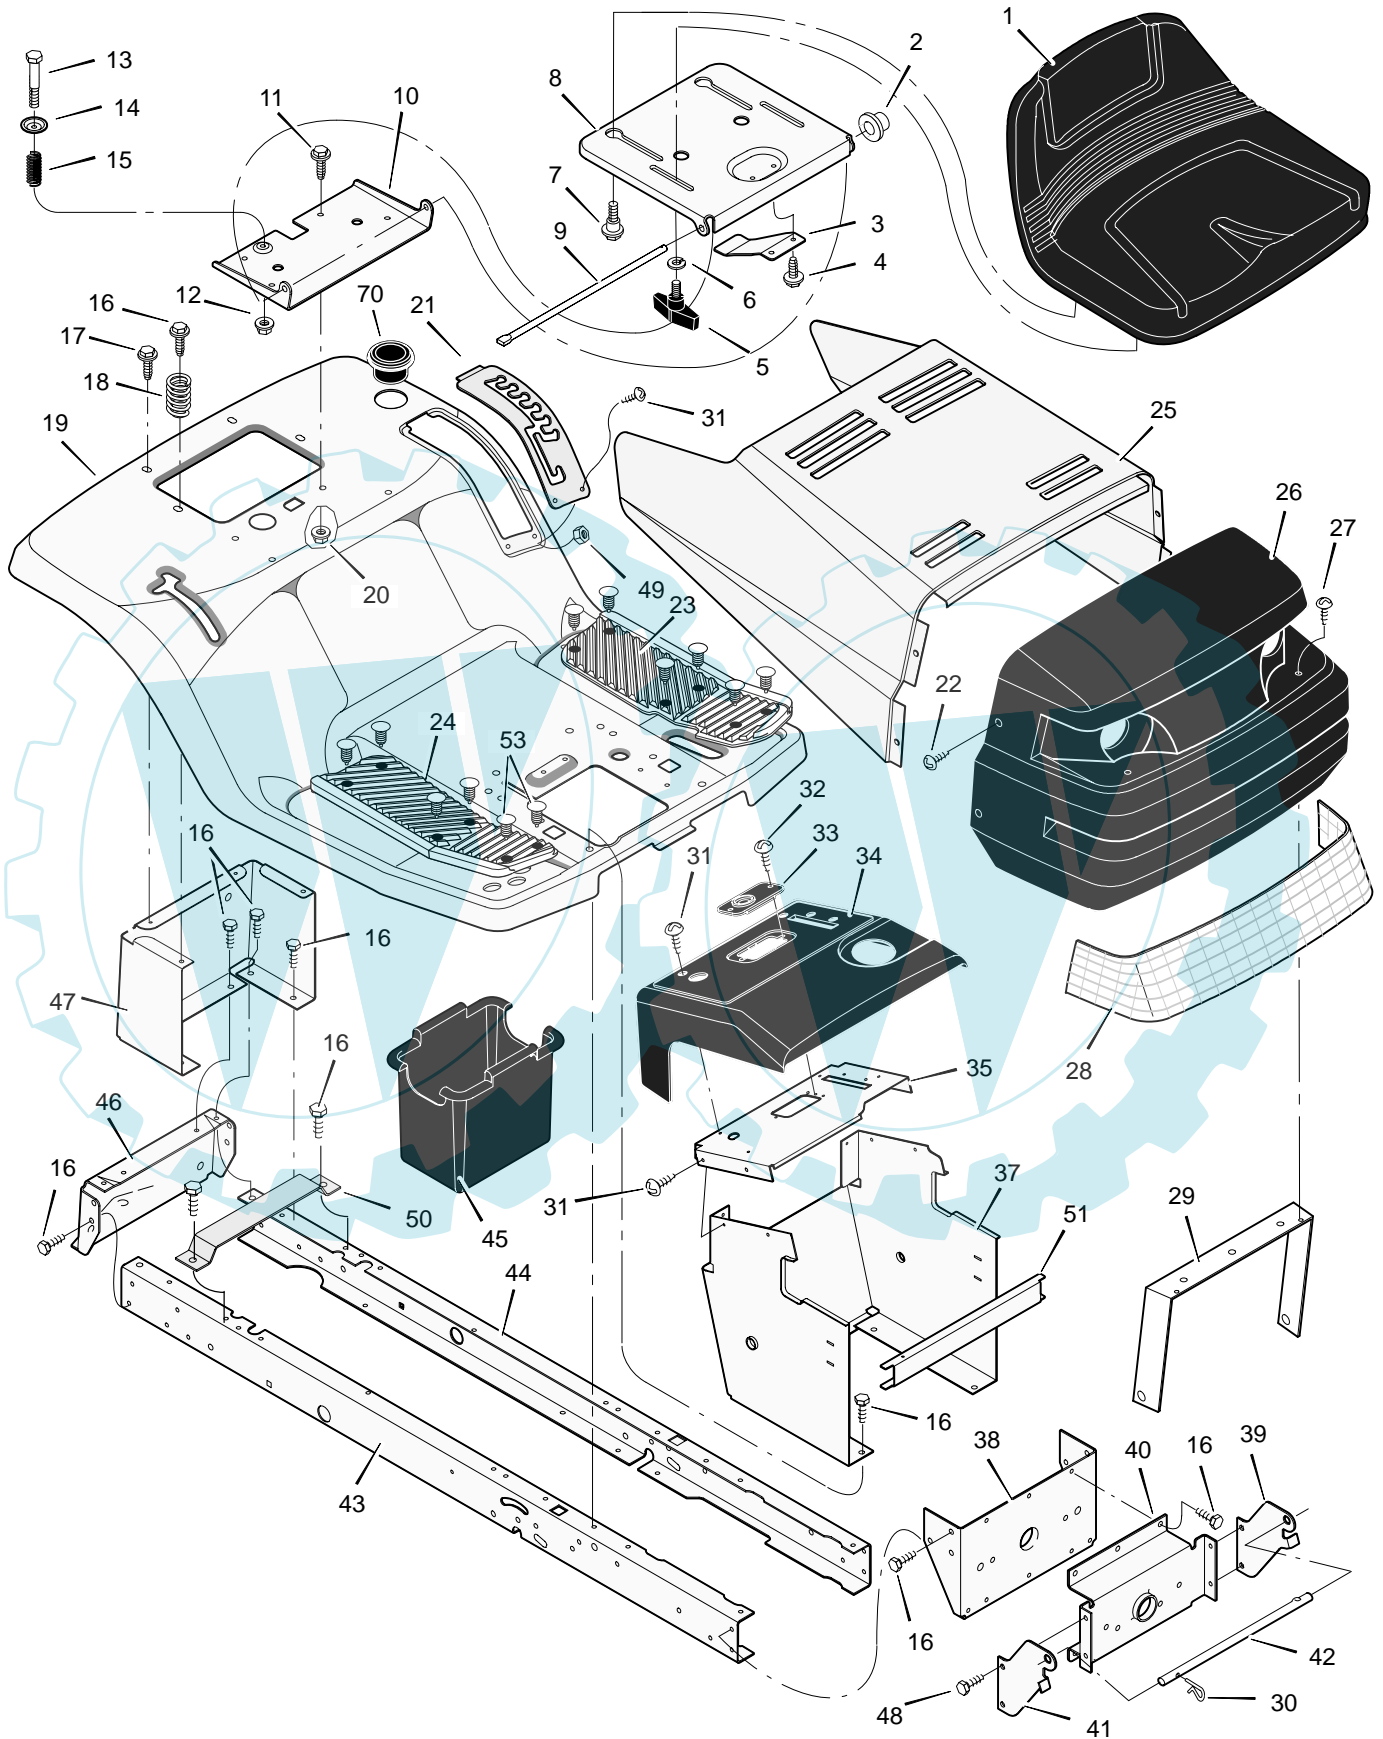

MODEL 312001x50C

REPAIR PARTS CHASSIS & HOOD

MODEL 312001x50C

REPAIR PARTS CHASSIS & HOOD

Key No.	Part No.	Description	Key No.	Part No.	Description
1	690567	Seat	29	092448	Brace, Grille *
2	028x23	Cap, Push On	30	0031x4	Pin, Hair
3	094057	Spring	31	26x270	Screw
4	26x229	Screw	32	26x239	Screw
5	1001054	Bolt, Wing	33	094214	Bearing, Steering
6	017x47	Washer	34	095033E717	Dash
7	009x56	Bolt, Shoulder	35	094211E701	Plate, Dash
8	094154E701	Support, Seat	36	093007E701	Panel, Access
9	094156 Z	Rod, Pivot	37	095323E701	Support, Dash
10	094153E700	Bracket, Pivot	38	1001270E701	Bracket, Rear Hanger
11	001x45	Bolt	39	690544E700	Support, Left Grille
12	015x89	Nut	40	094007E701	Axle, Hanger
13	009x55	Bolt, Shoulder	41	690543E700	Support, Right Grille
14	094155 Z	Washer	42	092332 Z	Rod, Pivot
15	164x31	Spring	43	1001928E701	Frame, Right
16	26x249	Screw	44	1001927E701	Frame, Left
17	26x263	Screw	45	690424	Container, Battery
18	164x30	Spring	46	1001002E701	Plate, Hitch
19	1001558E245	Deck, Seat	47	690434E701	Panel, Rear
20	015x123	Nut	48	26x277	Screw
21	094151E701	Plate, Index	49	015x81	Nut
22	009x47	Screw	50	690482E701	Support, Battery
23	1001583	Mat, Left	51	094215E700	Channel
24	1001580	Mat, Right	53	0193x3	Fastener, Panel
25	092333E245	Hood	70	1001542	Holder, Cup
26	094867E700	Grille Assembly (Includes Lens)	—	1001307	Bag Assembly, Parts
27	26x239	Screw *	—	F-030747L	Instruction Book and Parts List
28	092344	Lens *			