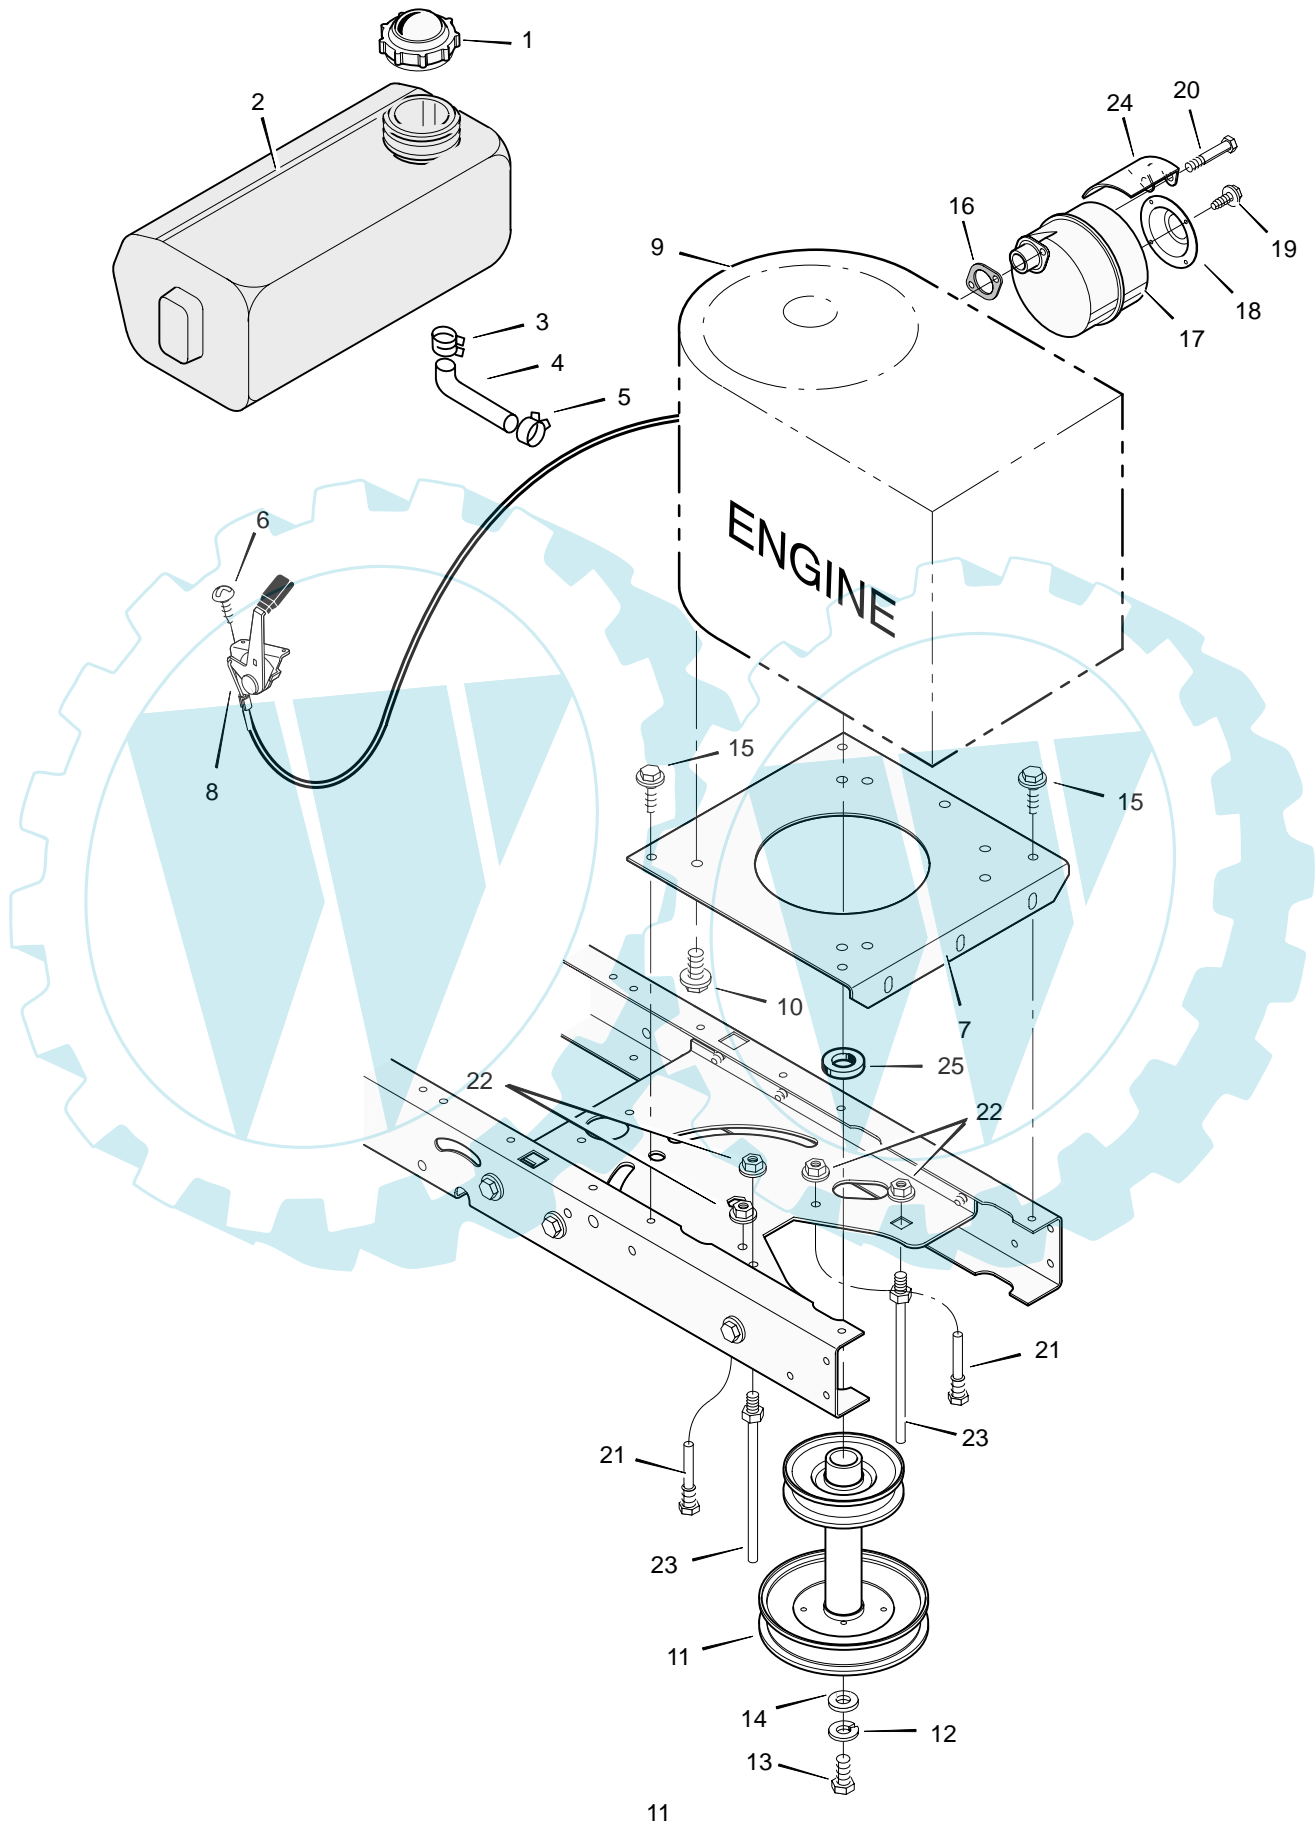

Key No.	Part No.	Description	Key No.	Part No.	Description
1	092698	Grip	26	001x74	Bolt, Hex
2	094346 Z	Handle, PTO	27	690386E700	Arm Assembly, Right Lift
3	094022 Z	Pad, Switch	28	094180E700	Arm, Right Lift
4	0025x3	Bolt	29	094030E700	Plate, Lift Arm
5	092697	Grip	30	094067	Pin
6	166x40	Spring	31	094055E701	Bracket, Rear Suspension
7	17x103	Washer	32	094065	Bushing, Lift Tube
8	690533	Handle, Lift	33	009x53	Bolt, Shoulder
9	094017 Z	Lever, PTO	34	094015E700	Bracket, Pivot
10	009x39	Bolt, Shoulder	36	17x191	Washer
11	030x20	Pin, Cotter	37	015x84	Nut, Flange
12	017x57	Washer	38	165x117	Spring
13	094004 Z	Link, PTO	39	015x68	Nut, Flange
14	015x84	Nut, Flange	40	094005E700	Bracket, PTO
15	26x249	Screw	41	094026E700	Hanger, Right Deck
16	166x39	Spring	42	094027E700	Hanger, Left Deck
17	094018E701	Bracket, PTO	43	094158 Z	Rod, Hanger
18	165x116	Spring	44	690381E700	Hanger, Front
19	690394E701	Crank, PTO	45	015x89	Nut, Flange
20	094053E701	Link, Lift	46	030x49	Pin, Cotter
21	094028 Z	Link, Lift Handle	47	690382	Pin, Threaded Shoulder
22	15x118	Nut, Flange	48	26x49	Screw
23	17x57	Washer	49	01x106	Bolt, Hex
24	0031x4	Pin, Hair	50	017x38	Washer
25	017x91	Washer	51	690370E701	Plate, Weight (4 Required)

MODEL 312001x50C

REPAIR PARTS ENGINE MOUNT

MODEL 312001x50C

REPAIR PARTS ENGINE MOUNT

Key No.	Part No.	Description
1	092317	Fuel Cap
2	690263	Fuel Tank
3	095197	Hose Clamp (Incl'd w/Key 2)
4	023717	Fuel Line (Must cut to length) (Incl'd w/Key 2)
5	095197	Hose Clamp
6	26x201	Screw
7	094006E700	Plate, Engine
8	092371	Throttle Control
9	—	Engine
10	0025x7	Bolt, Engine Mount
11	690439 Z	Stack Pulley Assembly
12	019x35	Lockwasher
13	01x140	Bolt, Hex
14	17x170	Washer
15	26x249	Screw
16	091309	Gasket
17	091271 SE	Muffler
18	094099 Z	Deflector, Muffler
19	26x208	Screw
20	01x134	Bolt, Hex
21	093349	Guide, Belt
22	015x79 Z	Nut, Flange
23	094066	Guide, Belt
24	690293	Shield, Heat
25	093077	Spacer