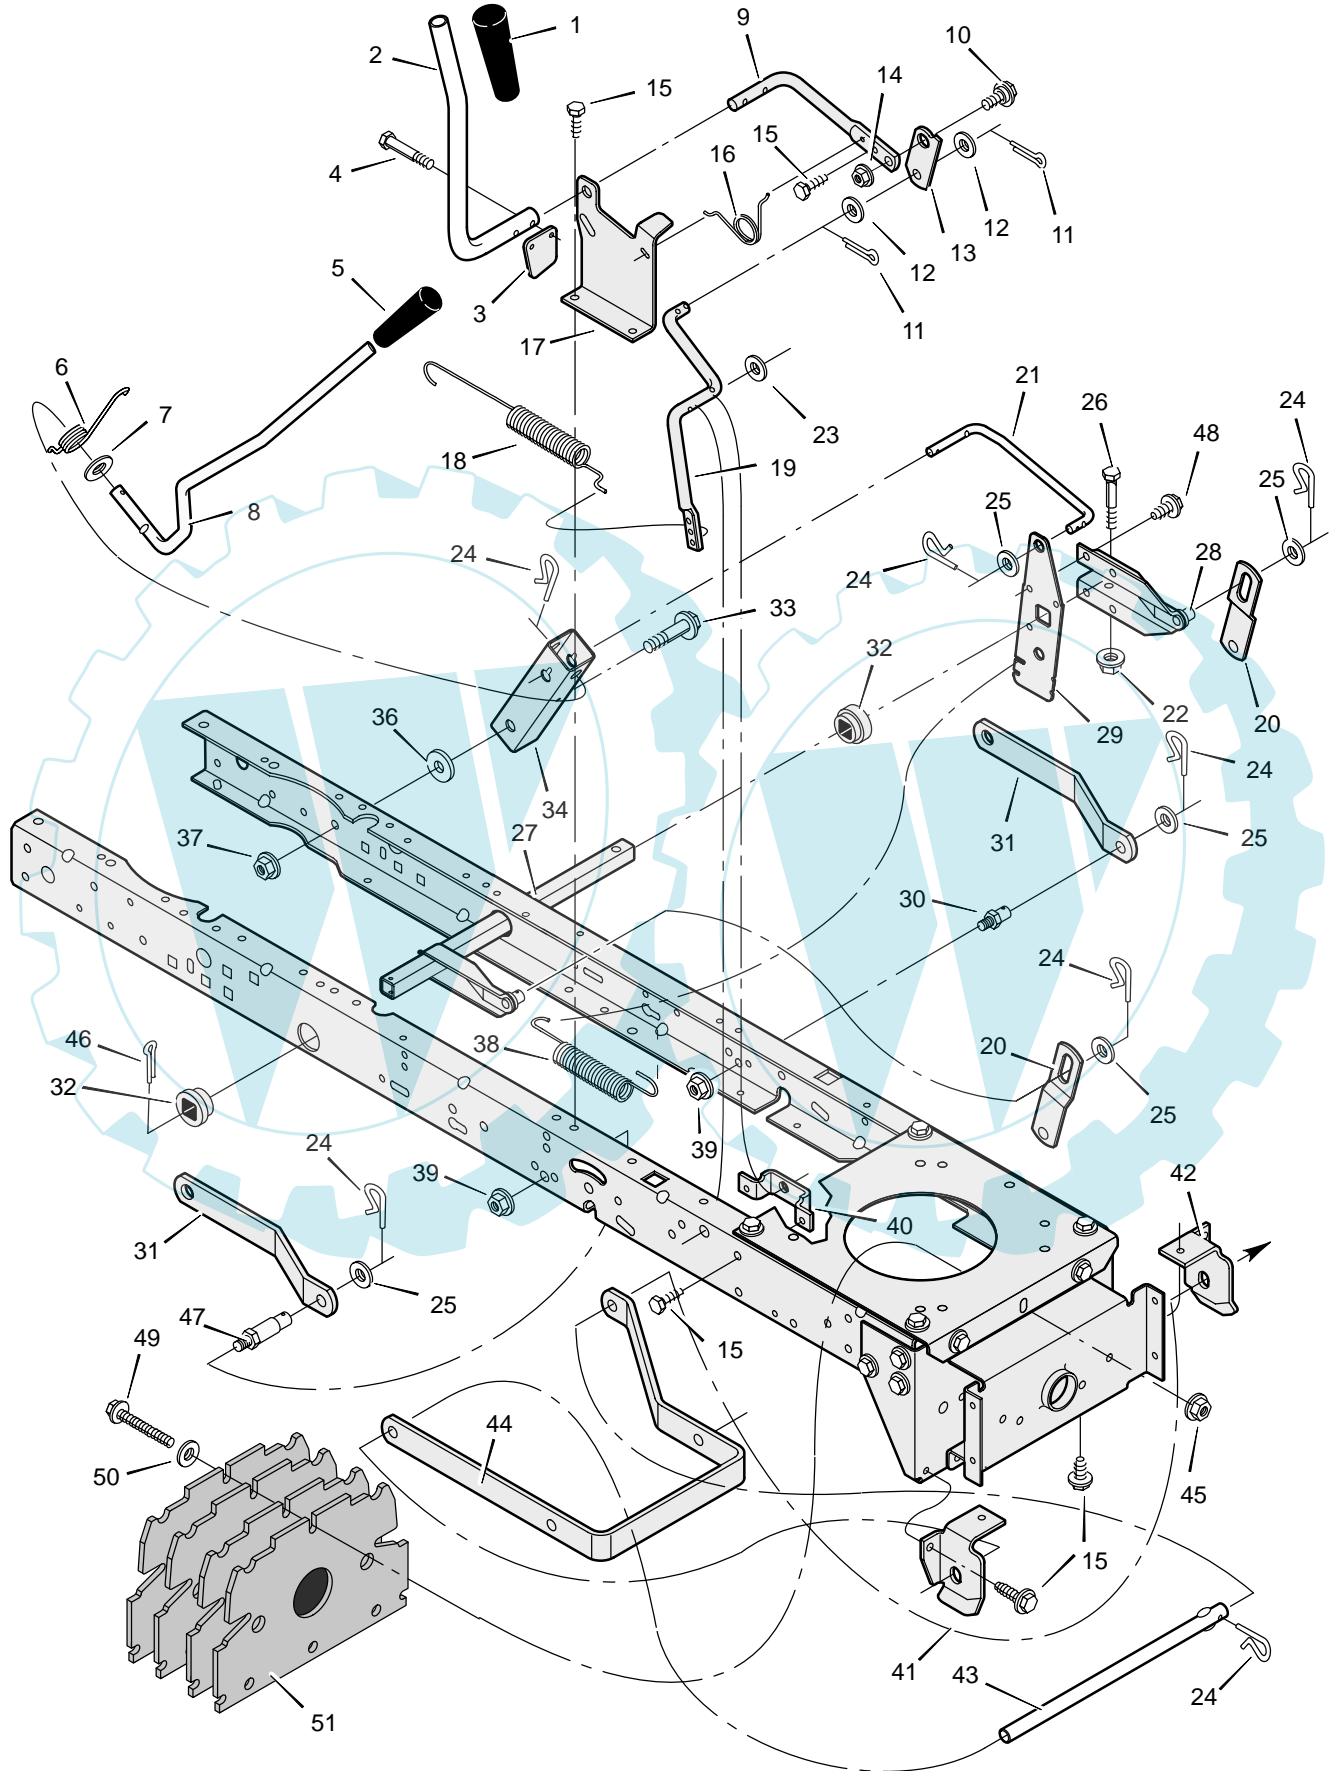

MODEL 312001x50B

REPAIR PARTS
MOWER HOUSING SUSPENSION

MODEL 312001x50B

**REPAIR PARTS
MOWER HOUSING SUSPENSION**

Key No.	Description	Part No.	Key No.	Description	Part No.
1	Grip	092698	26	Bolt, Hex	001x74
2	Handle, PTO	094346 Z	27	Arm Assembly, Right Lift	690386E700
3	Pad, Switch	094022 Z	28	Arm, Right Lift	094180E700
4	Bolt	0025x3	29	Plate, Lift Arm	094030E700
5	Grip	092697	30	Pin	094067
6	Spring	166x40	31	Bracket, Rear Suspension	094055E701
7	Washer	17x103	32	Bushing, Lift Tube	094065
8	Handle, Lift	690533	33	Bolt, Shoulder	009x53
9	Lever, PTO	094017 Z	34	Bracket, Pivot	094015E700
10	Bolt, Shoulder	009x39	36	Washer	17x191
11	Pin, Cotter	030x20	37	Nut, Flange	015x84
12	Washer	017x57	38	Spring	165x117
13	Link, PTO	094004 Z	39	Nut, Flange	015x68
14	Nut, Flange	015x84	40	Bracket, PTO	094005E700
15	Screw	26x249	41	Hanger, Right Deck	094026E700
16	Spring	166x39	42	Hanger, Left Deck	094027E700
17	Bracket, PTO	094018E701	43	Rod, Hanger	094158 Z
18	Spring	165x116	44	Hanger, Front	690381E700
19	Crank, PTO	690394E701	45	Nut, Flange	015x89
20	Link, Lift	094053E701	46	Pin, Cotter	030x49
21	Link, Lift Handle	094028 Z	47	Pin, Threaded Shoulder	690382
22	Nut, Flange	15x118	48	Screw	26x49
23	Washer	17x57	49	Bolt, Hex	01x106
24	Pin, Hair	0031x4	50	Washer	017x38
25	Washer	017x91	51	Plate, Weight (4 Required)	690370E701