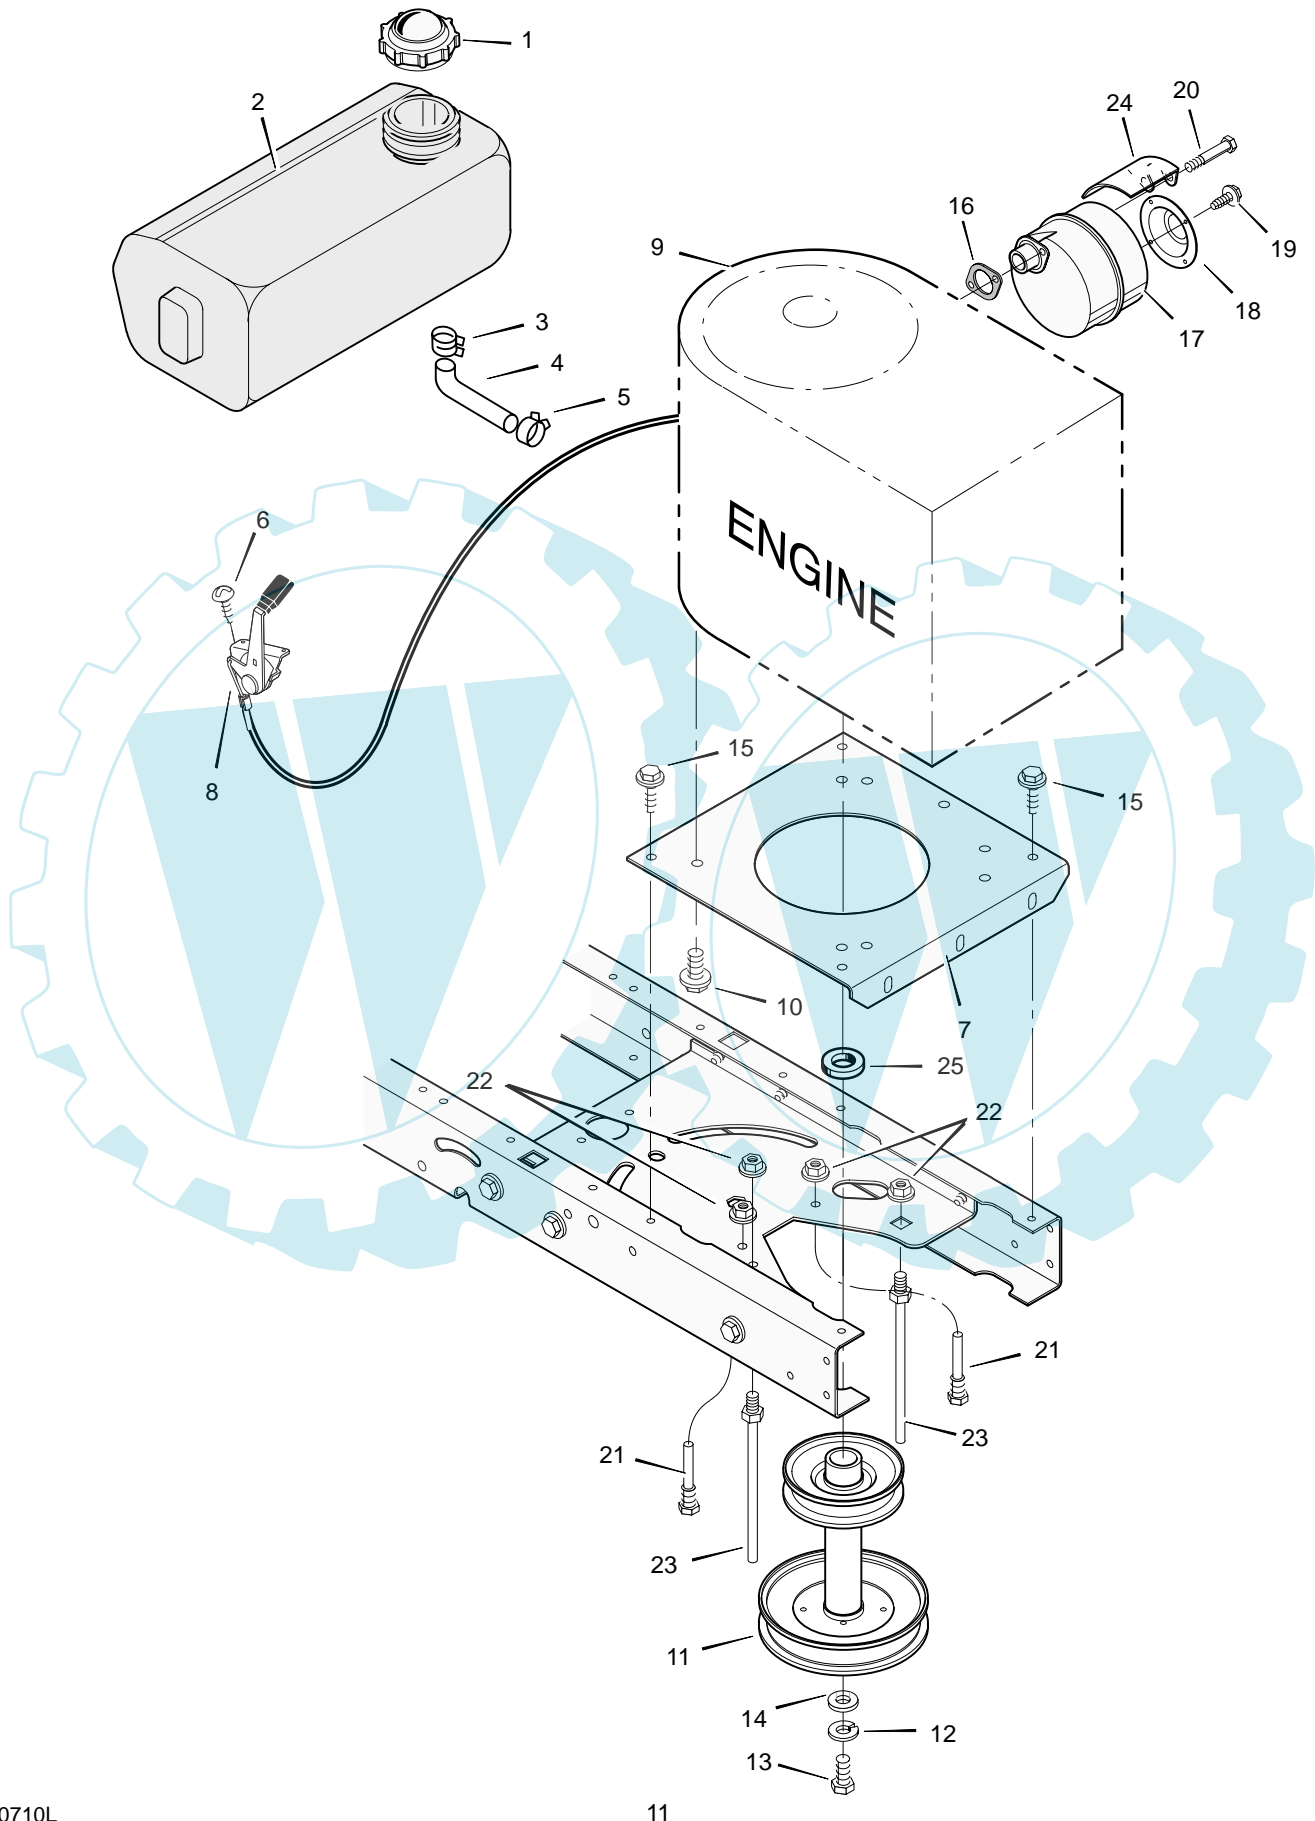

MODEL 312001x50B

REPAIR PARTS ENGINE MOUNT

MODEL 312001x50B

**REPAIR PARTS
ENGINE MOUNT**

Key No.	Description	Part No.
1	Fuel Cap	092317
2	Fuel Tank	690263
3	Hose Clamp (Incl'd w/Key 2)	095197
4	Fuel Line (Must cut to length) (Incl'd w/Key 2)	023717
5	Hose Clamp	095197
6	Screw	26x201
7	Plate, Engine	094006E700
8	Throttle Control	092371
9	Engine	—
10	Bolt, Engine Mount	0025x7
11	Stack Pulley Assembly	690439 Z
12	Lockwasher	019x35
13	Bolt, Hex	01x140
14	Washer	17x170
15	Screw	26x249
16	Gasket	091309
17	Muffler	091271 SE
18	Deflector, Muffler	094099 Z
19	Screw	26x208
20	Bolt, Hex	01x134
21	Guide, Belt	093349
22	Nut, Flange	015x79 Z
23	Guide, Belt	094066
24	Shield, Heat	690293
25	Spacer	093077