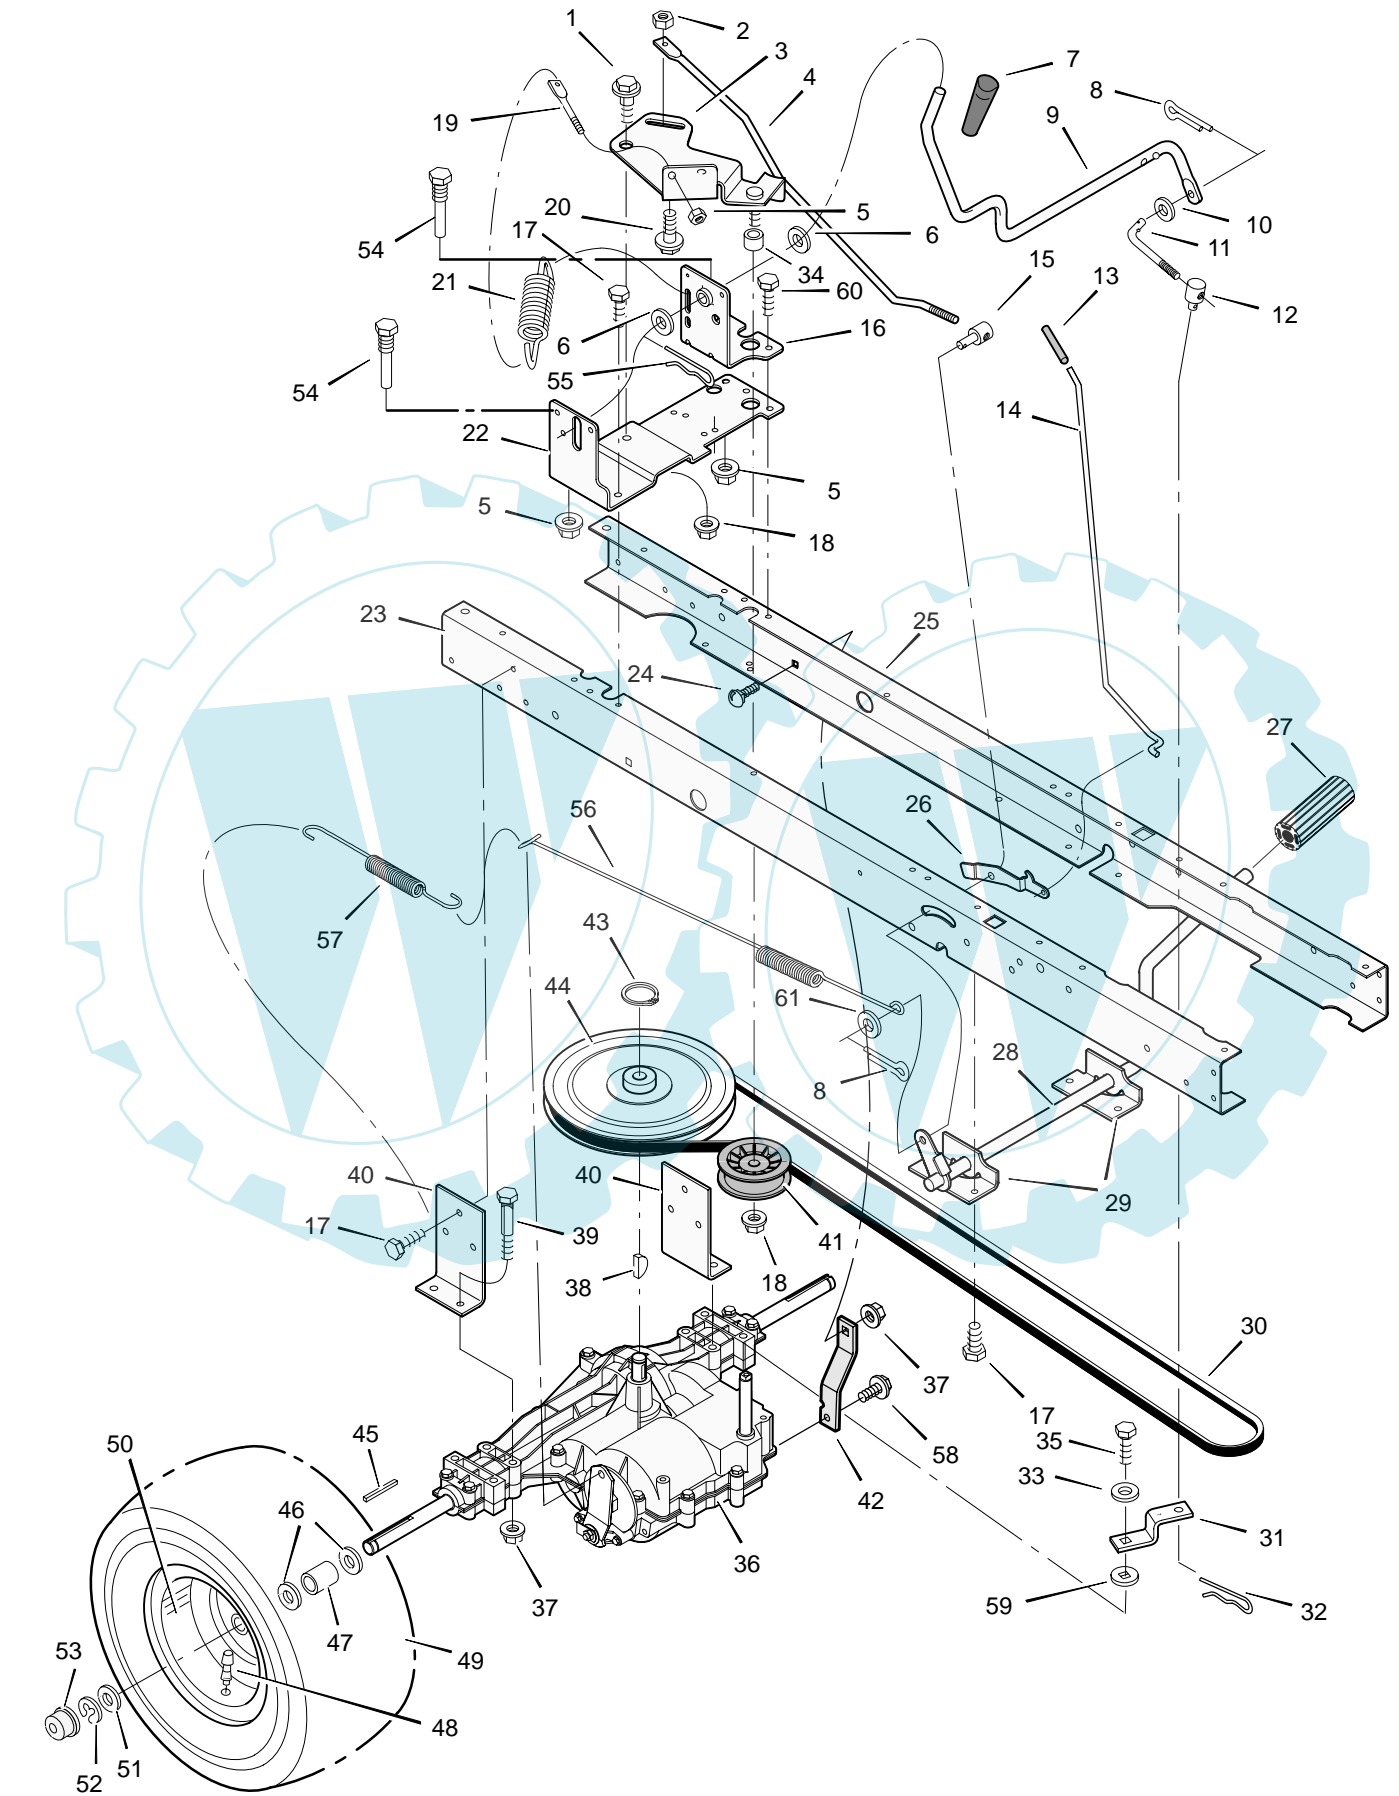

MODEL 312001x50B

REPAIR PARTS MOTION DRIVE

F-030710L

MODEL 312001x50B

REPAIR PARTS MOTION DRIVE

Key No.	Description	Part No.	Key No.	Description	Part No.
1	Bolt, Shoulder	009x39	32	Pin, Hair	0031x6
2	Nut, Hex	015x89	33	Washer	017x38
3	Arm, Idler	690273	35	Bolt	06x105
4	Rod, Clutch	094041 Z	36	Transaxle	—
5	Nut	015x79	37	Nut	015x88
6	Washer	17x102	38	Key, Woodruff	020697
7	Grip	092697	39	Bolt	01x155
8	Pin, Cotter	030x20	40	Bracket, Transaxle	094008E701
9	Lever, Shift	094043 Z	41	Pulley	690409
10	Washer	017x47	42	Bracket, Transaxle Support	094433E700
11	Link, Shift	094044 Z	43	Ring Retainer	0011x7
12	Nut, Adjuster	021920	44	Pulley, Drive	095094
13	Grip	091079	45	Key, Square	021553
14	Rod, Parking Brake	1001271 Z	46	Washer	17x160
15	Nut, Adjuster	094815	47	Spacer, Transaxle	690554 Z
16	Bracket, Shift Pivot	1001303 Z	48	Stem, Valve	024373
17	Screw	26x249	49	Tire *	776114
18	Nut	015x84	—	Tube	407049
19	Mount, Stud Spring	094042 Z	50	Wheel & Tire Assembly	690376–601
20	Bolt, Shoulder	009x54	51	Washer	17x195
21	Spring, Extension	165x116	52	E-Ring	0011x3
22	Bracket, Right Shifter	1001302E701	53	Hub Cap	094618
23	Frame, Right	1001268E701	54	Guide, Belt	093349
24	Bolt, Carriage	002x53	55	Pin, Hair	0031x4
25	Frame, Left	1001269E701	56	Spring, Extension	165x141
26	Latch, Parking Brake	094045 Z	57	Spring, Extension	165x92
27	Pedal	021544	58	Screw	26x216
28	Lever, Brake/Clutch	094038E700	59	Washer	17x148
29	Bracket, Pedal	1001117E701	60	Screw	26x267
30	Belt, Motion Drive	037x87	61	Washer	17x169
31	Yoke, Shift	094031 Z			

* When you order a tire, make sure to give the brand name of the tire so that the tread pattern on the tire will match.