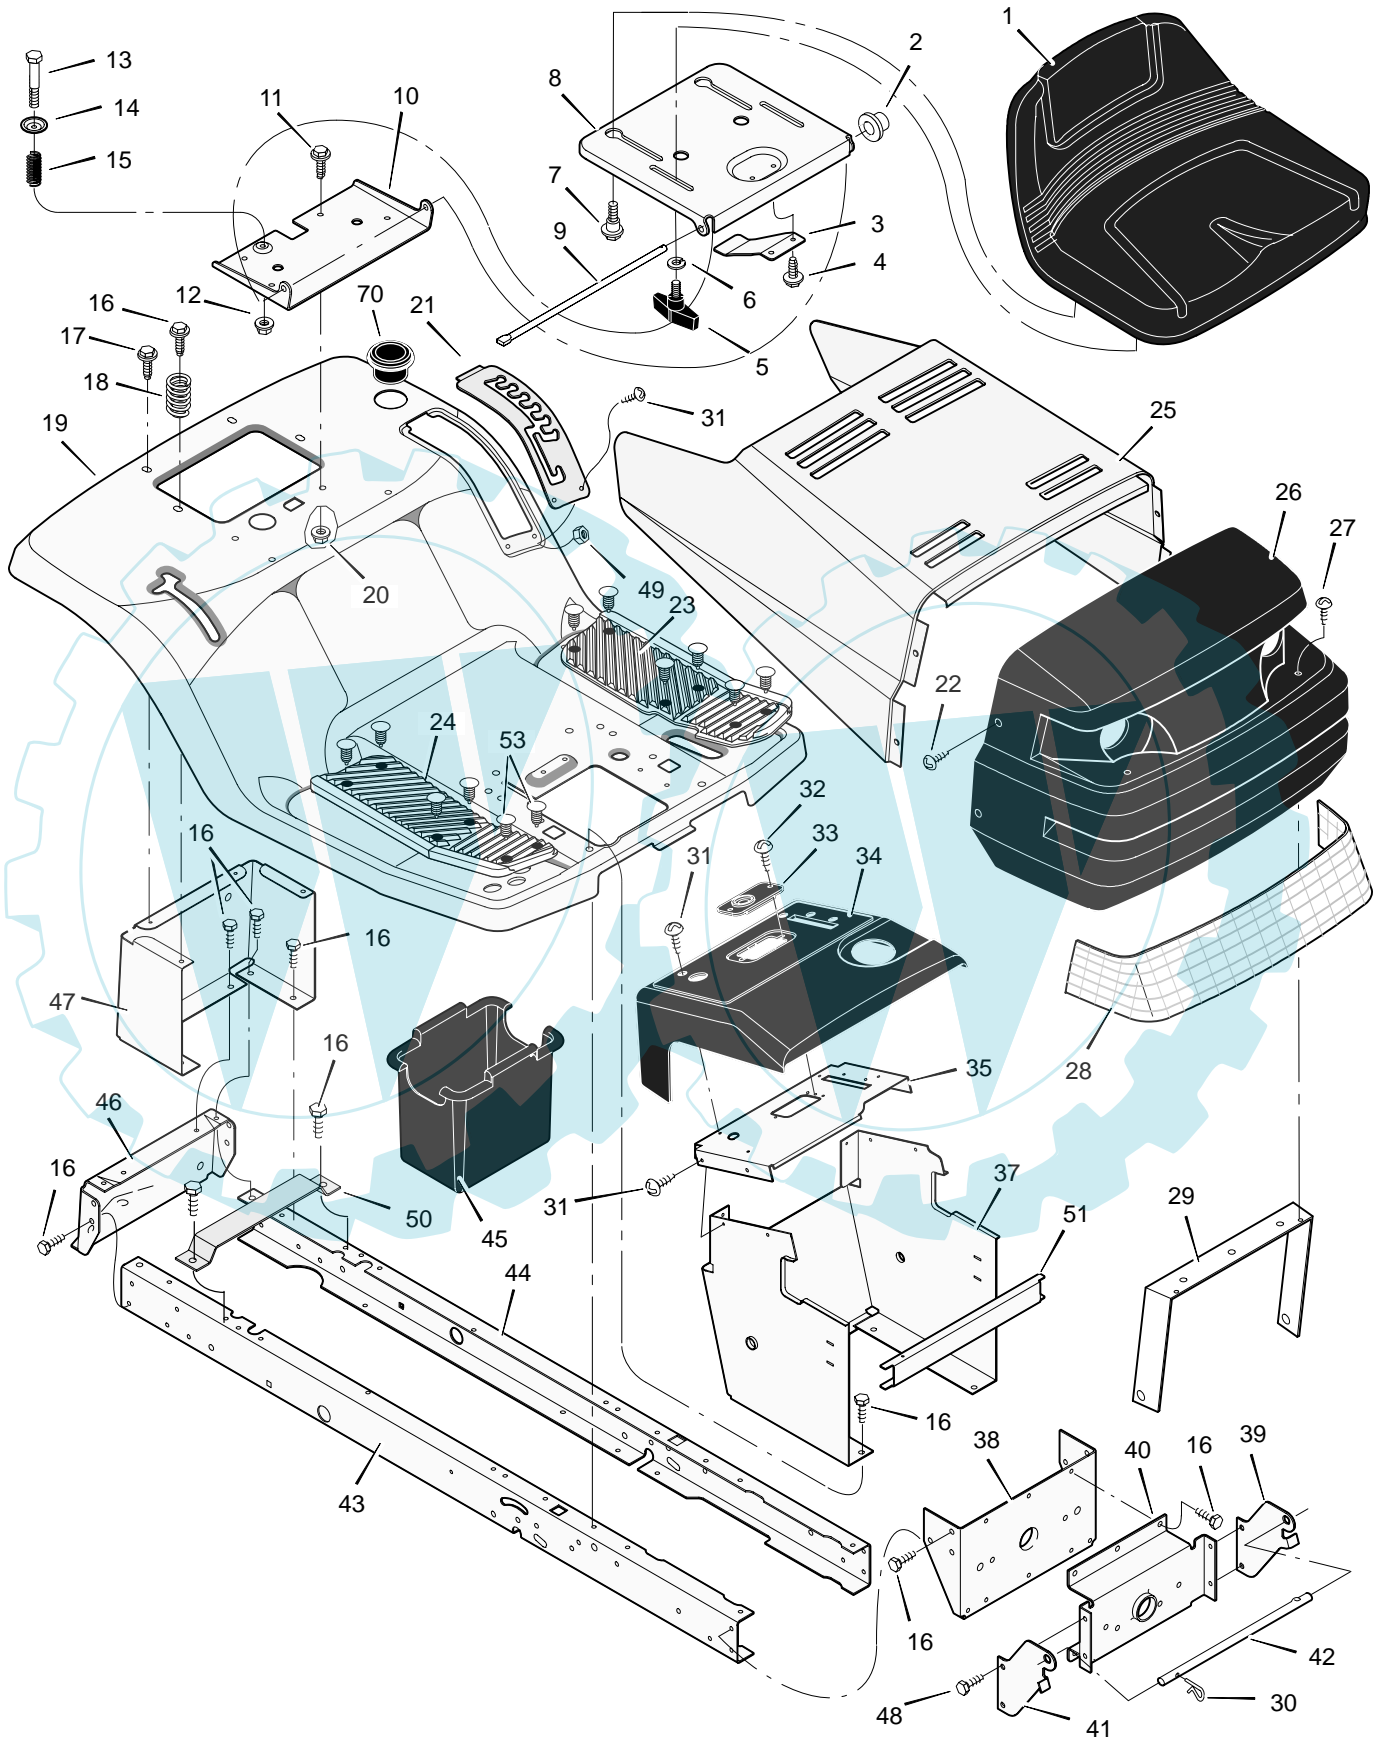

MODEL 312001x50B

REPAIR PARTS CHASSIS & HOOD

MODEL 312001x50B

REPAIR PARTS CHASSIS & HOOD

Key No.	Description	Part No.	Key No.	Description	Part No.
1	Seat	690567	28	Lens	092344
2	Cap, Push On	028x23	29	Brace, Grille	092448
3	Spring	094057	30	Pin, Hair	0031x4
4	Screw	26x229	31	Screw	26x270
5	Bolt, Wing	1001054	32	Screw	26x239
6	Washer	017x47	33	Bearing, Steering	094214
7	Bolt, Shoulder	009x56	34	Dash	095033E717
8	Support, Seat	094154E701	35	Plate, Dash	094211E701
9	Rod, Pivot	094156 Z	36	Panel, Access	093007E701
10	Bracket, Pivot	094153E700	37	Support, Dash	095323E701
11	Bolt	001x45	38	Bracket, Rear Hanger	1001270E701
12	Nut	015x89	39	Support, Left Grille	690544E700
13	Bolt, Shoulder	009x55	40	Axle, Hanger	094007E701
14	Washer	094155 Z	41	Support, Right Grille	690543E700
15	Spring	164x31	42	Rod, Pivot	092332 Z
16	Screw	26x249	43	Frame, Right	1001268E701
17	Screw	26x263	44	Frame, Left	1001269E701
18	Spring	164x30	45	Container, Battery	690424
19	Deck, Seat	1001558E245	46	Plate, Hitch	1001002E701
20	Nut	015x88	47	Panel, Rear	690434E701
21	Plate, Index	094151E701	48	Screw	26x277
22	Screw	009x47	49	Nut	015x81
23	Mat, Left	1001583	50	Support, Battery	690482E701
24	Mat, Right	1001580	51	Channel	094215E700
25	Hood	092333E245	53	Fastener, Panel	193x1
26	Grille Assembly (Includes Lens)	094867E700	70	Holder, Cup	1001542
27	Screw	26x239	—	Instruction Book and Parts List	F-030710L