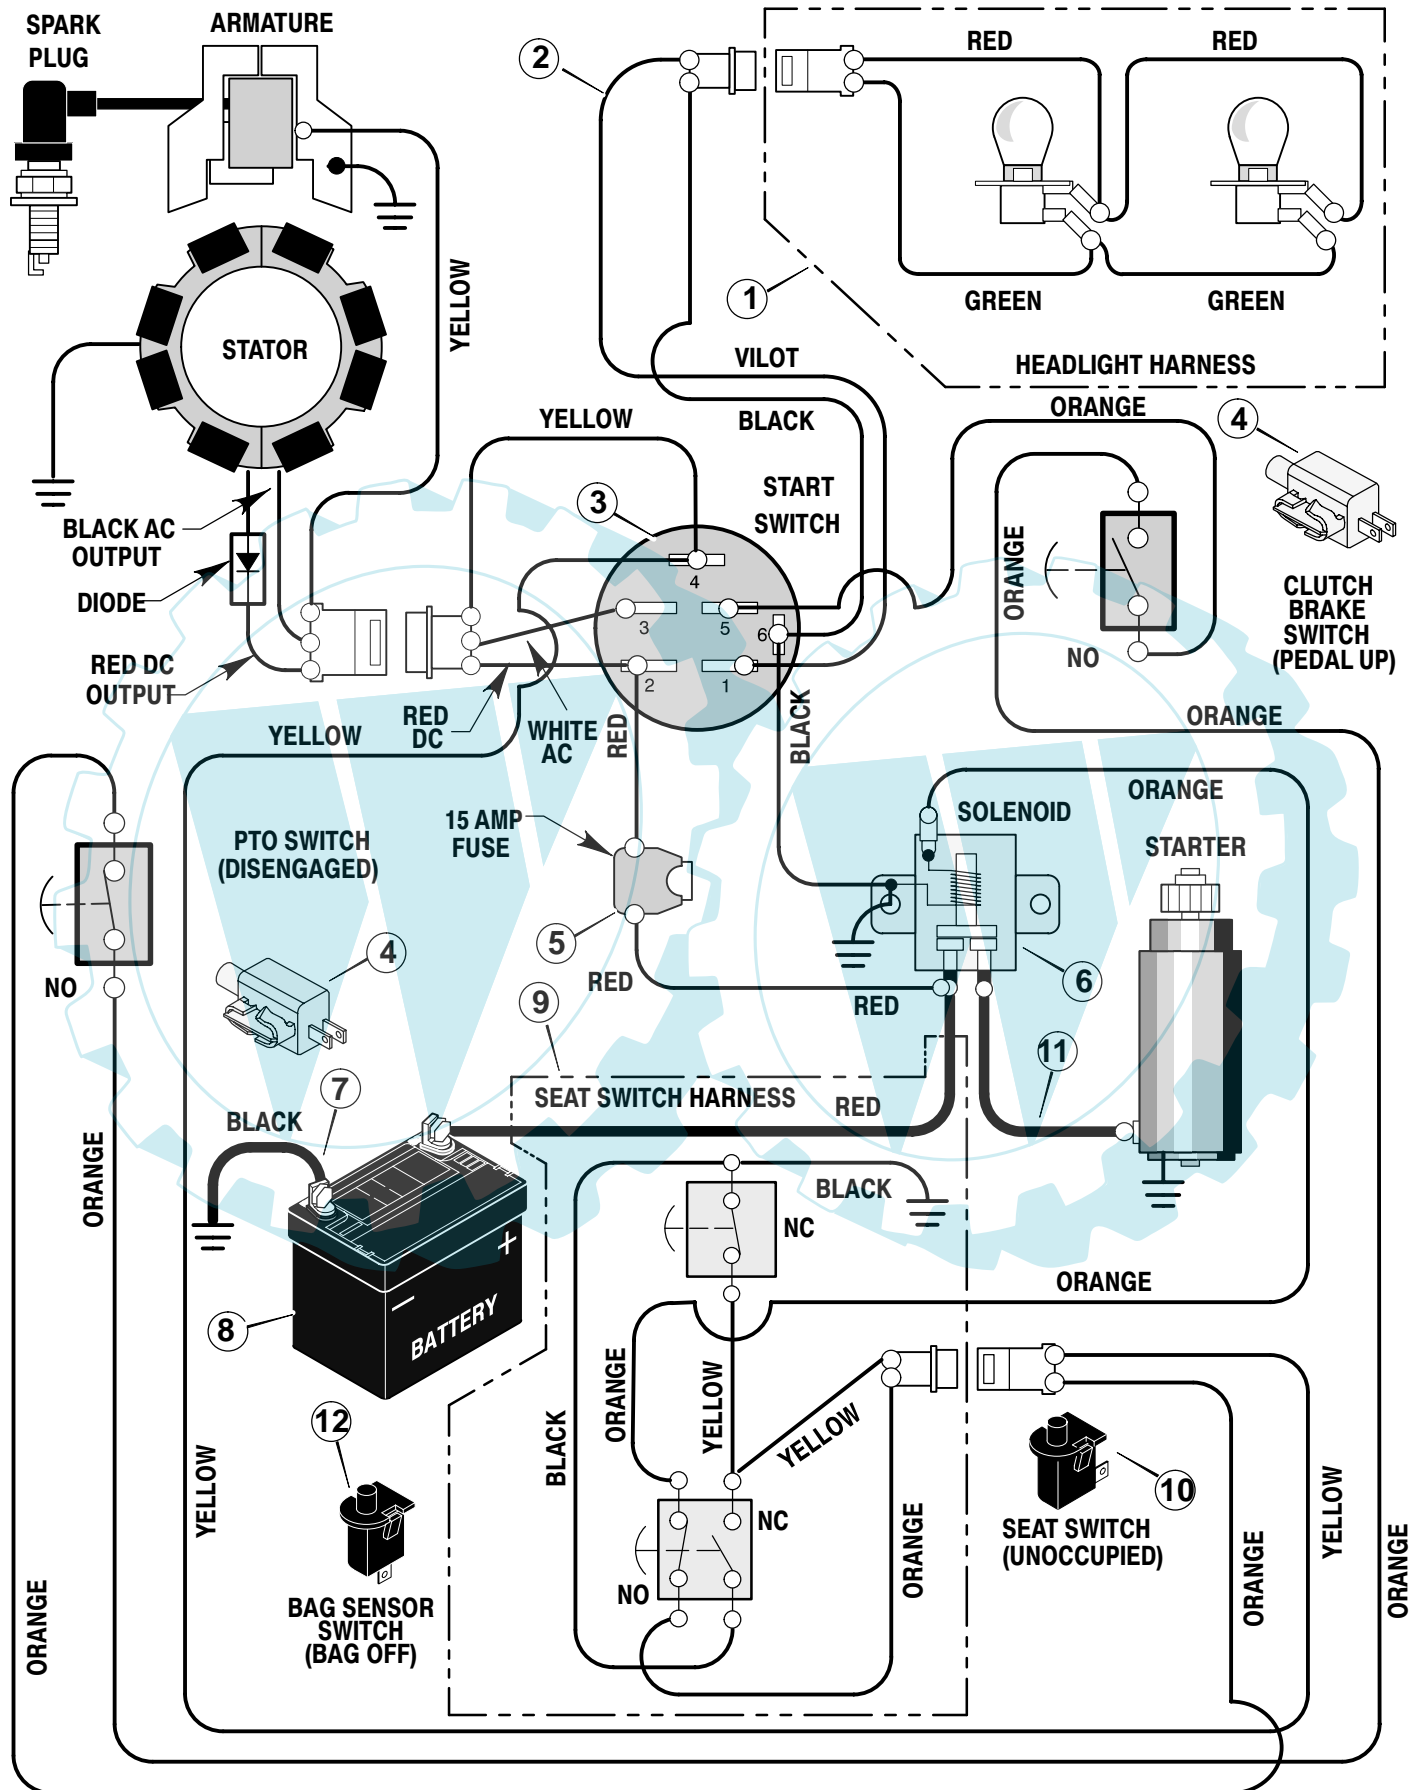

MODEL 312001x50B

REPAIR PARTS ELECTRICAL SYSTEM