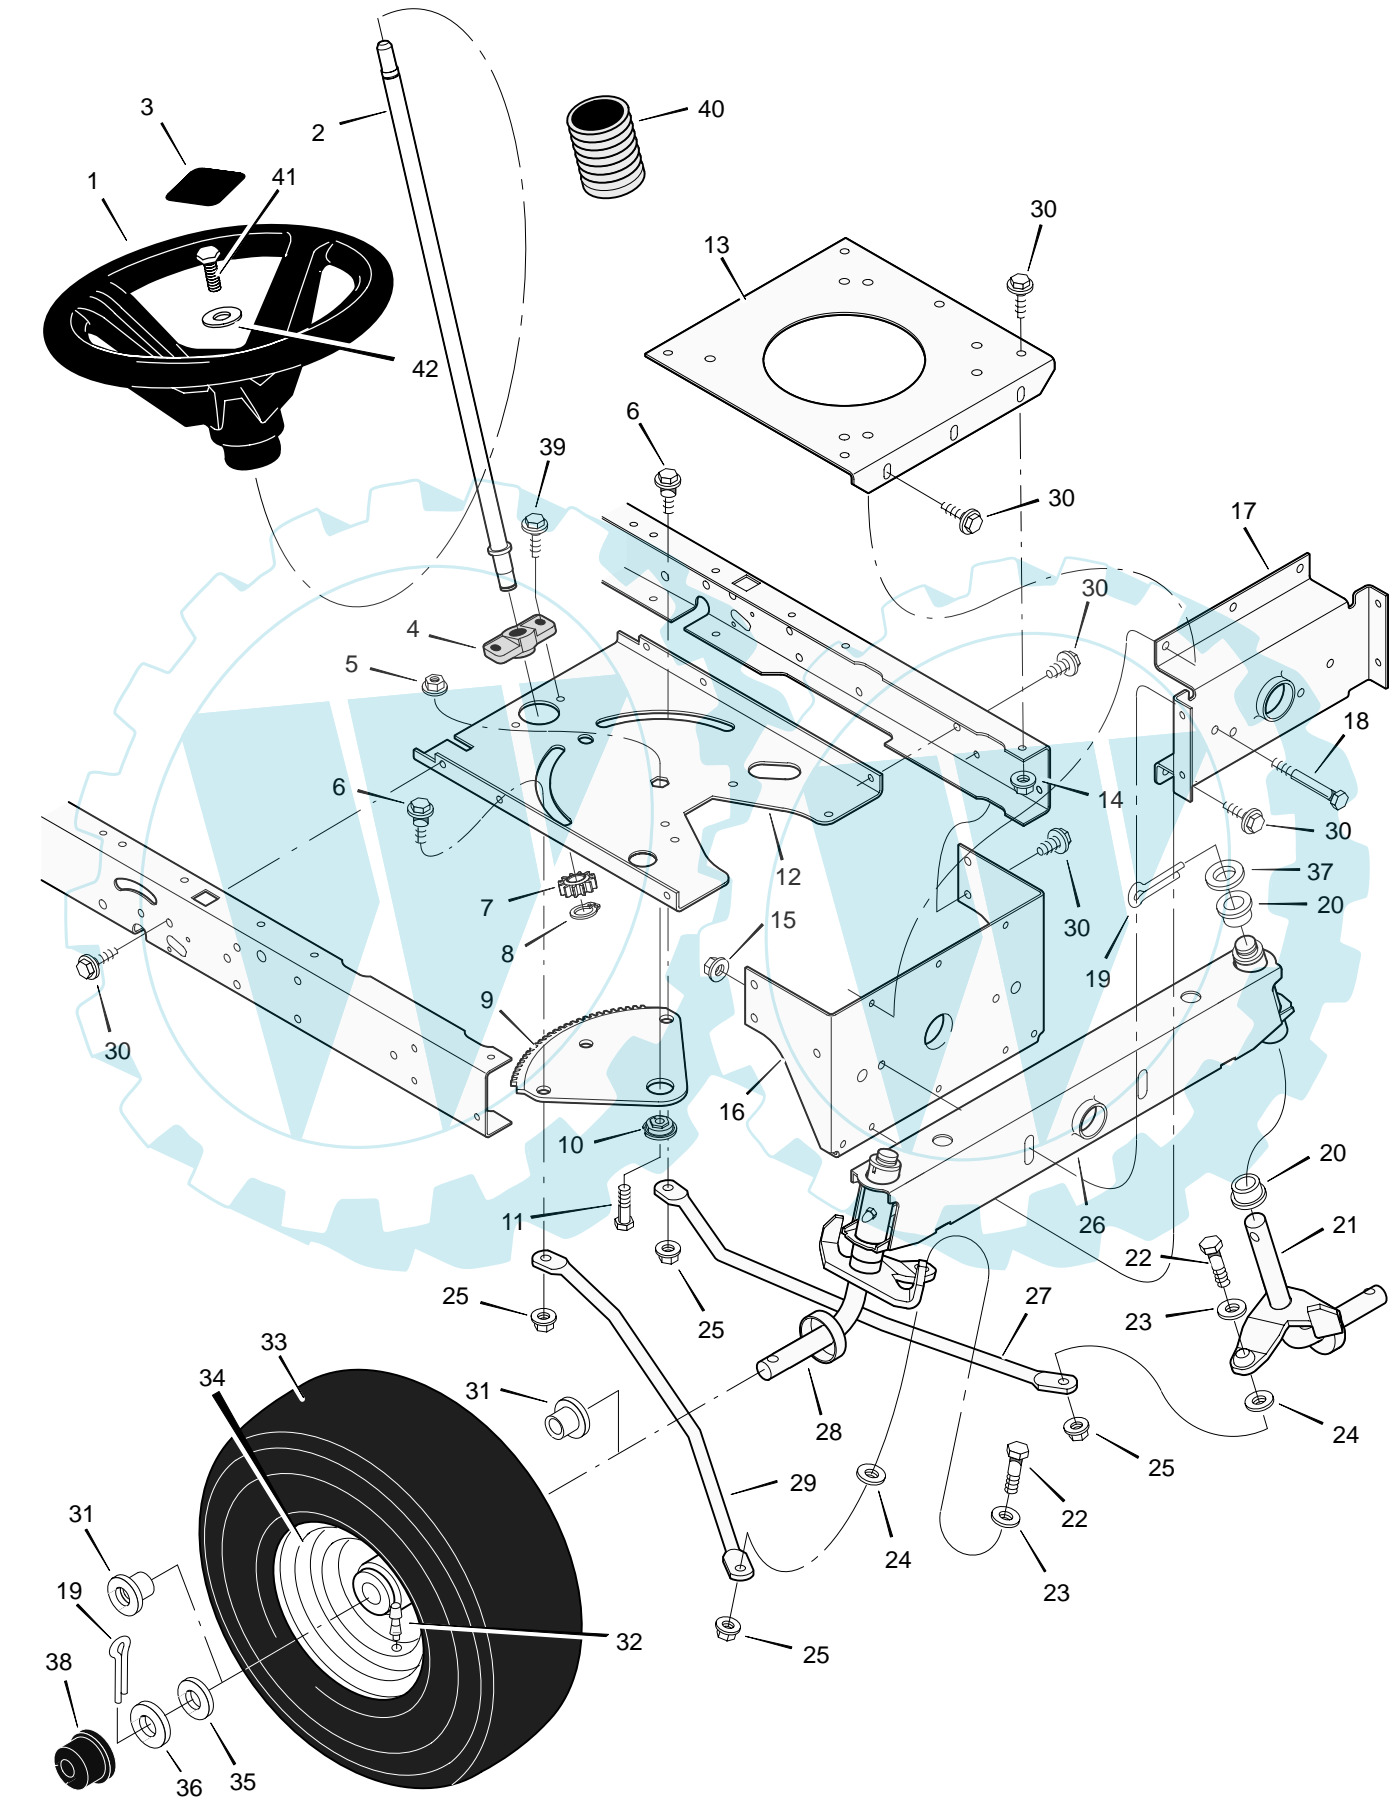

MODEL 312001x50B

REPAIR PARTS
STEERING

F-030710L

MODEL 312001x50B

**REPAIR PARTS
STEERING**

Key No.	Description	Part No.	Key No.	Description	Part No.
1	Wheel, Steering	095184	23	Washer	17x104
2	Post, Steering	690626	24	Washer	017x53 Z
3	Insert, Steering Wheel	711325	25	Nut, Flange	015x84
4	Bearing	094124	26	Axle Assembly	7601037
5	Nut, Flange	15x111	27	Drag Link, Left	095329E701
6	Bolt, Shoulder	009x57	28	Spindle Assembly, Right	1001298E701
7	Gear, Pinion	690183E700	29	Drag Link, Right	095328E701
8	Ring, Snap	011x25	30	Screw	26x249
9	Gear, Sector	094121E700	31	Bearing, Wheel	091334
10	Bearing	094123	32	Stem, Valve	024373
11	Bolt	001x84	33	Tire *	090594
12	Plate, Steering	1001121E701	—	Tube	407046
13	Plate, Engine	094006E700	34	Wheel and Tire Assembly	690377-601
14	Nut, Flange	015x88	35	Washer	17x195
15	Nut, Flange	15x118	36	Washer	17x113
16	Bracket, Hanger	1001270E701	37	Washer	017x83
17	Axle, Hanger	094007E701	38	Hub Cap	094618
18	Bolt	01x146	39	Screw	26x267
19	Pin, Cotter	030x49	40	Bellows	092059
20	Bearing	690150	41	Bolt	0025x3
21	Spindle Assembly, Left	1001299E701	42	Washer	17x146
22	Bolt	01x111			

* When you order a tire, make sure to give the brand name of the tire so that the tread pattern on the tire will match.