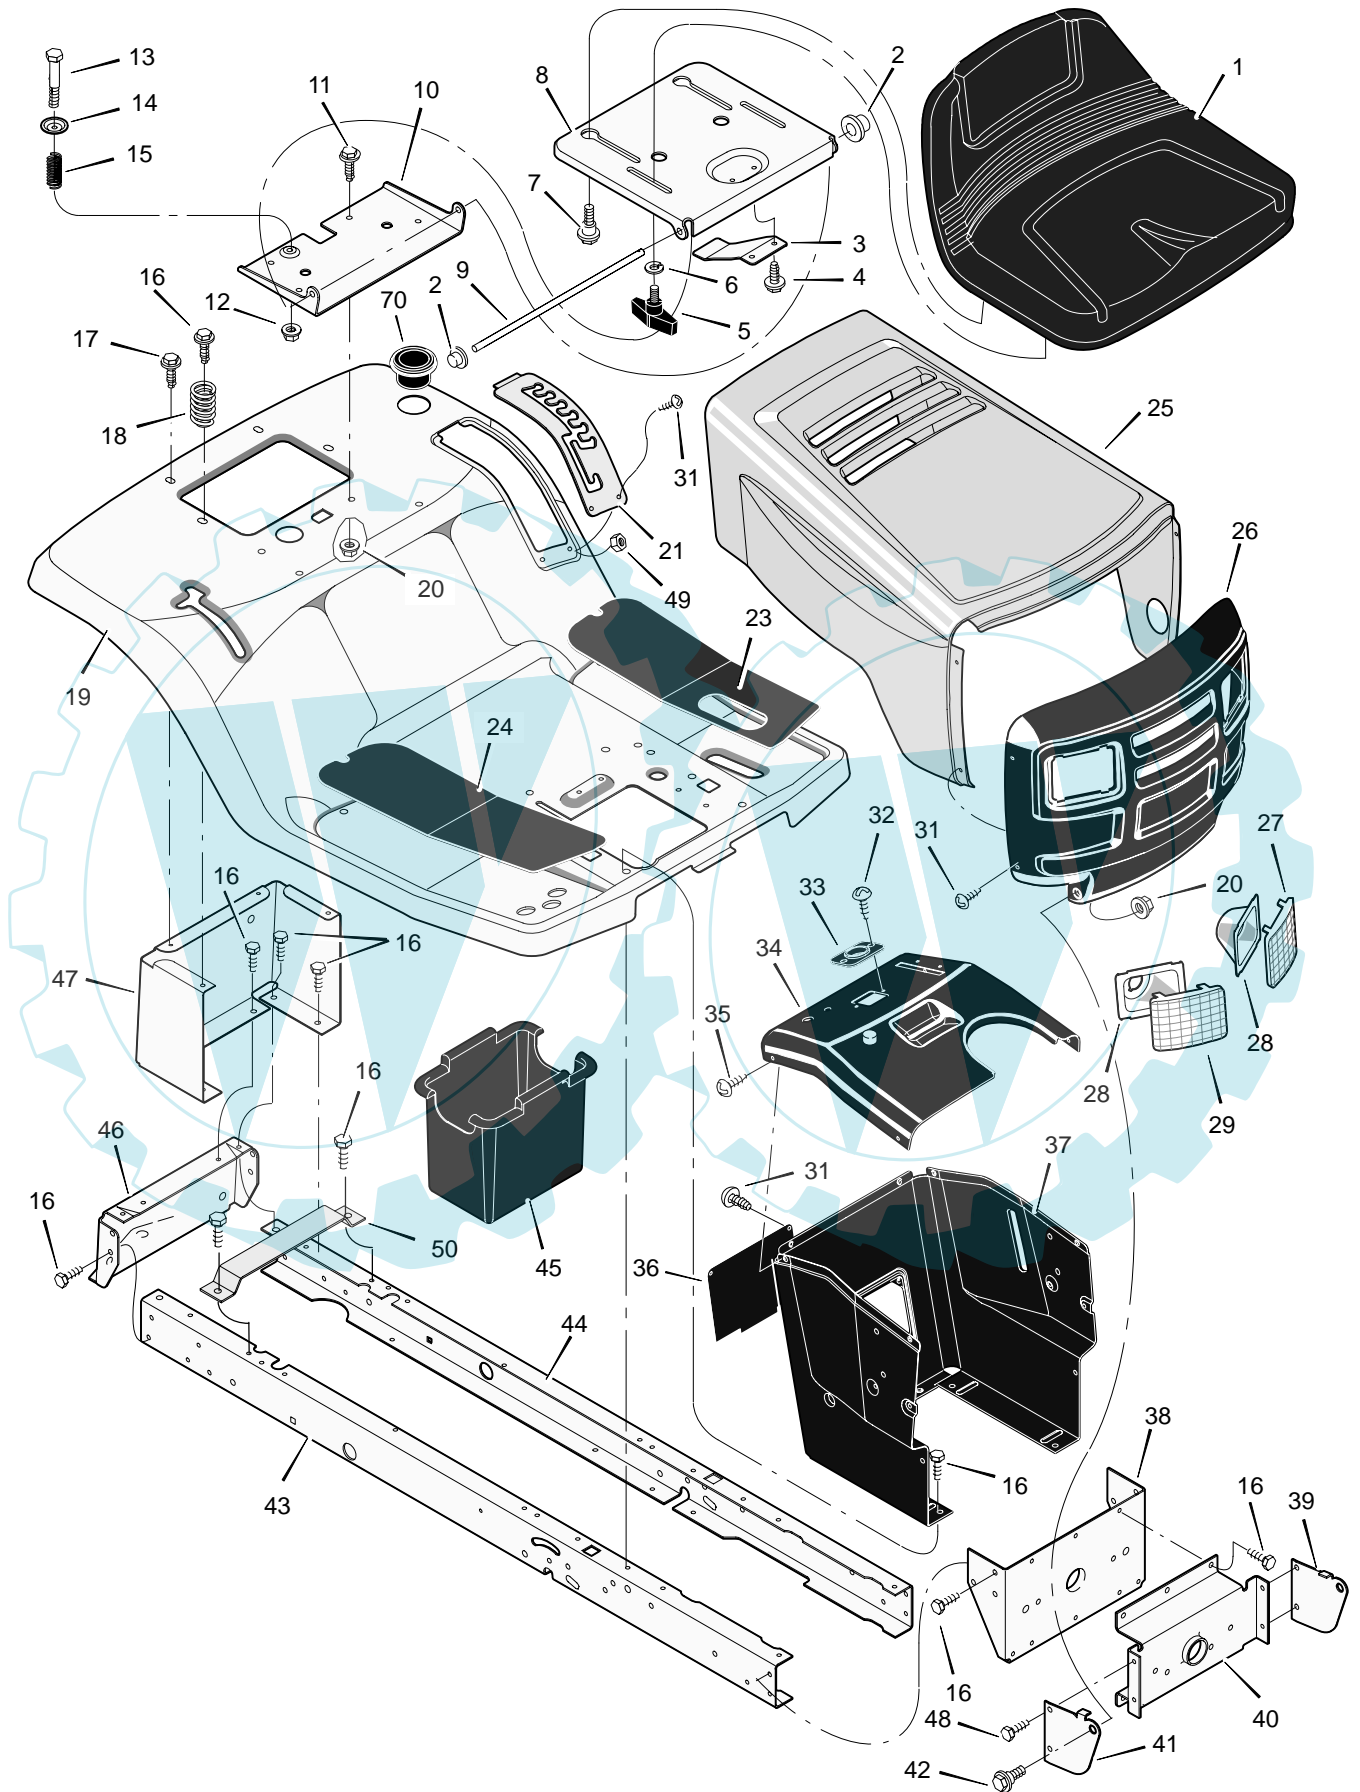

MODEL 312000x98B

REPAIR PARTS CHASSIS & HOOD

MODEL 312000x98B

REPAIR PARTS CHASSIS & HOOD

Key No.	Description	Part No.	Key No.	Description	Part No.
1	Seat	690566	27	Lens, Left	094081
2	Cap, Push On	028x23	28	Bezel	094807 Z
3	Spring	094057	29	Lens, Right	094080
4	Screw	26x229	31	Screw	26x270
5	Bolt, Wing	1001054	32	Screw	26x238
6	Washer	017x47	33	Bearing, Steering	1001491
7	Bolt, Shoulder	009x56	34	Dash	1001584E700
8	Support, Seat	094154E701	35	Screw	26x201
9	Rod, Pivot	094156 Z	36	Panel, Access	093007E701
10	Bracket, Pivot	094153E700	37	Support, Dash	095318E701
11	Bolt	001x45	38	Bracket, Rear Hanger	1001270E701
12	Nut	015x89	39	Support, Left Grille	094083E700
13	Bolt, Shoulder	009x55	40	Axle, Hanger	094007E701
14	Washer	094155 Z	41	Support, Right Grille	094082E700
15	Spring	164x31	42	Bolt, Shoulder	009x58
16	Screw	26x249	43	Frame, Right	1001268E701
17	Screw	26x263	44	Frame, Left	1001269E701
18	Spring	164x30	45	Container, Battery	690424
19	Deck, Seat	1001558E245	46	Plate, Hitch	1001002E701
20	Nut	015x88	47	Panel, Rear	690434E701
21	Plate, Index	094151E701	48	Screw	26x277
23	Mat, Left	094999	49	Nut	015x81
24	Mat, Right	094998	50	Support, Battery	690482E701
25	Hood	1001492E245	70	Holder, Cup	1001542
26	Grille	094079E701	—	Instruction Book & Parts List	F-030702L