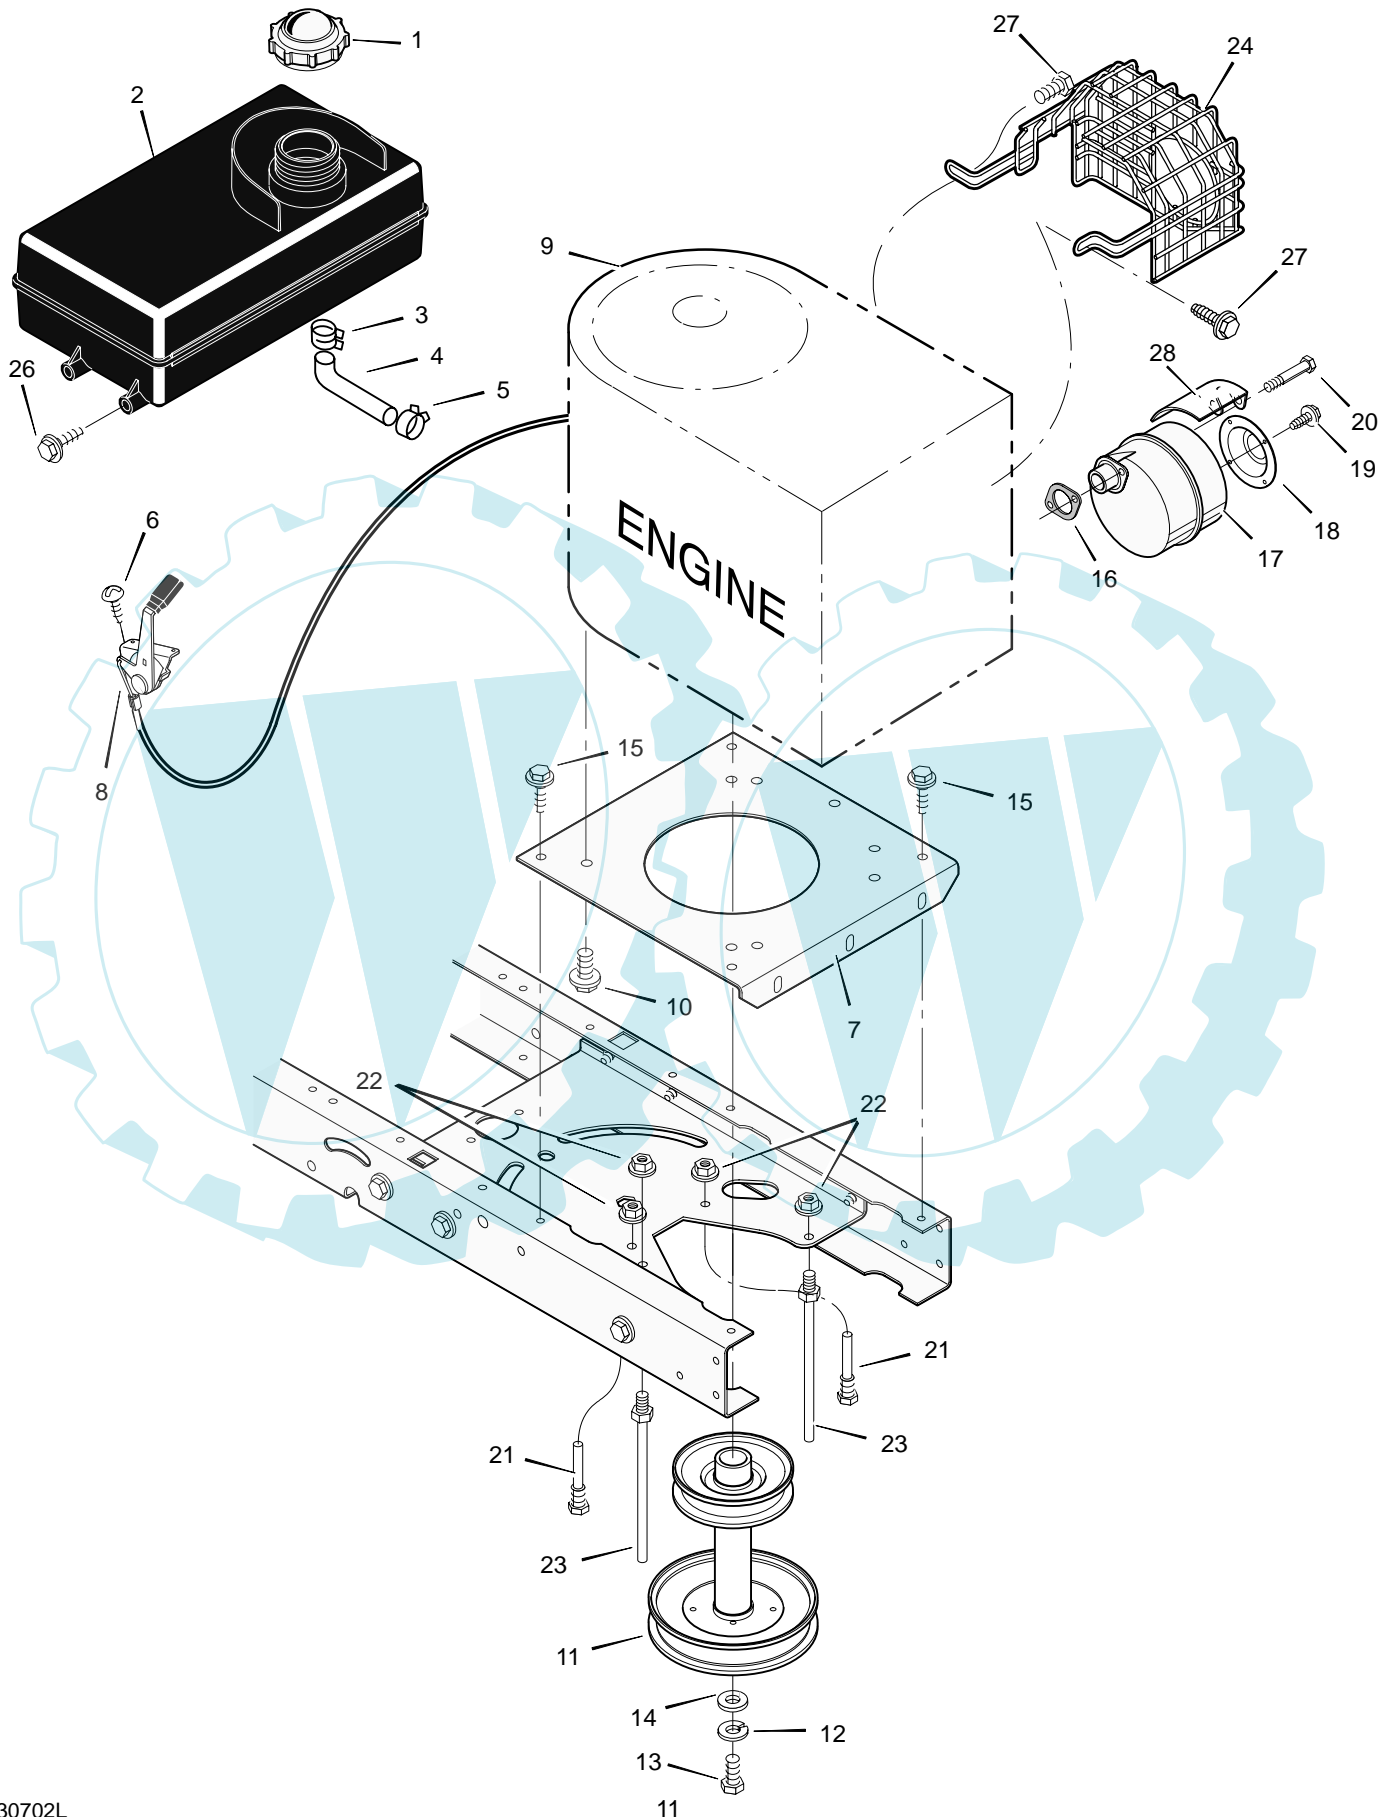

MODEL 312000x98B

REPAIR PARTS ENGINE MOUNT

MODEL 312000x98B

**REPAIR PARTS
ENGINE MOUNT**

Key No.	Description	Part No.
1	Fuel Cap	092317
2	Fuel Tank	690280
3	Hose Clamp (Incl'd w/Key 2)	095197
4	Fuel Line (Incl'd w/Key 2) (Must cut to Length)	7601033
5	Hose Clamp	095197
6	Screw	26x201
7	Plate, Engine	094006E700
8	Throttle Control	092371
9	Engine*	_____
10	Bolt, Engine Mount	0025x7
11	Stack Pulley Assembly	690439 Z
12	Lockwasher	019x35
13	Bolt, Hex	01x140
14	Washer	17x170
15	Screw	26x249
16	Gasket	091309
17	Muffler	091271 SE
18	Deflector, Muffler	1001350
19	Screw	26x208
20	Bolt, Hex	01x134
21	Guide, Belt	093349
22	Nut, Flange	015x79 Z
23	Guide, Belt	094066
24	Shield, Heat	1001595 Z
26	Screw	26x253
27	Screw	26x263
28	Shield, Heat	091277

* Parts are available from an engine Authorized Service Center. See "Engines, Gasoline" or "Gasoline Engines" in the yellow pages of the telephone directory.