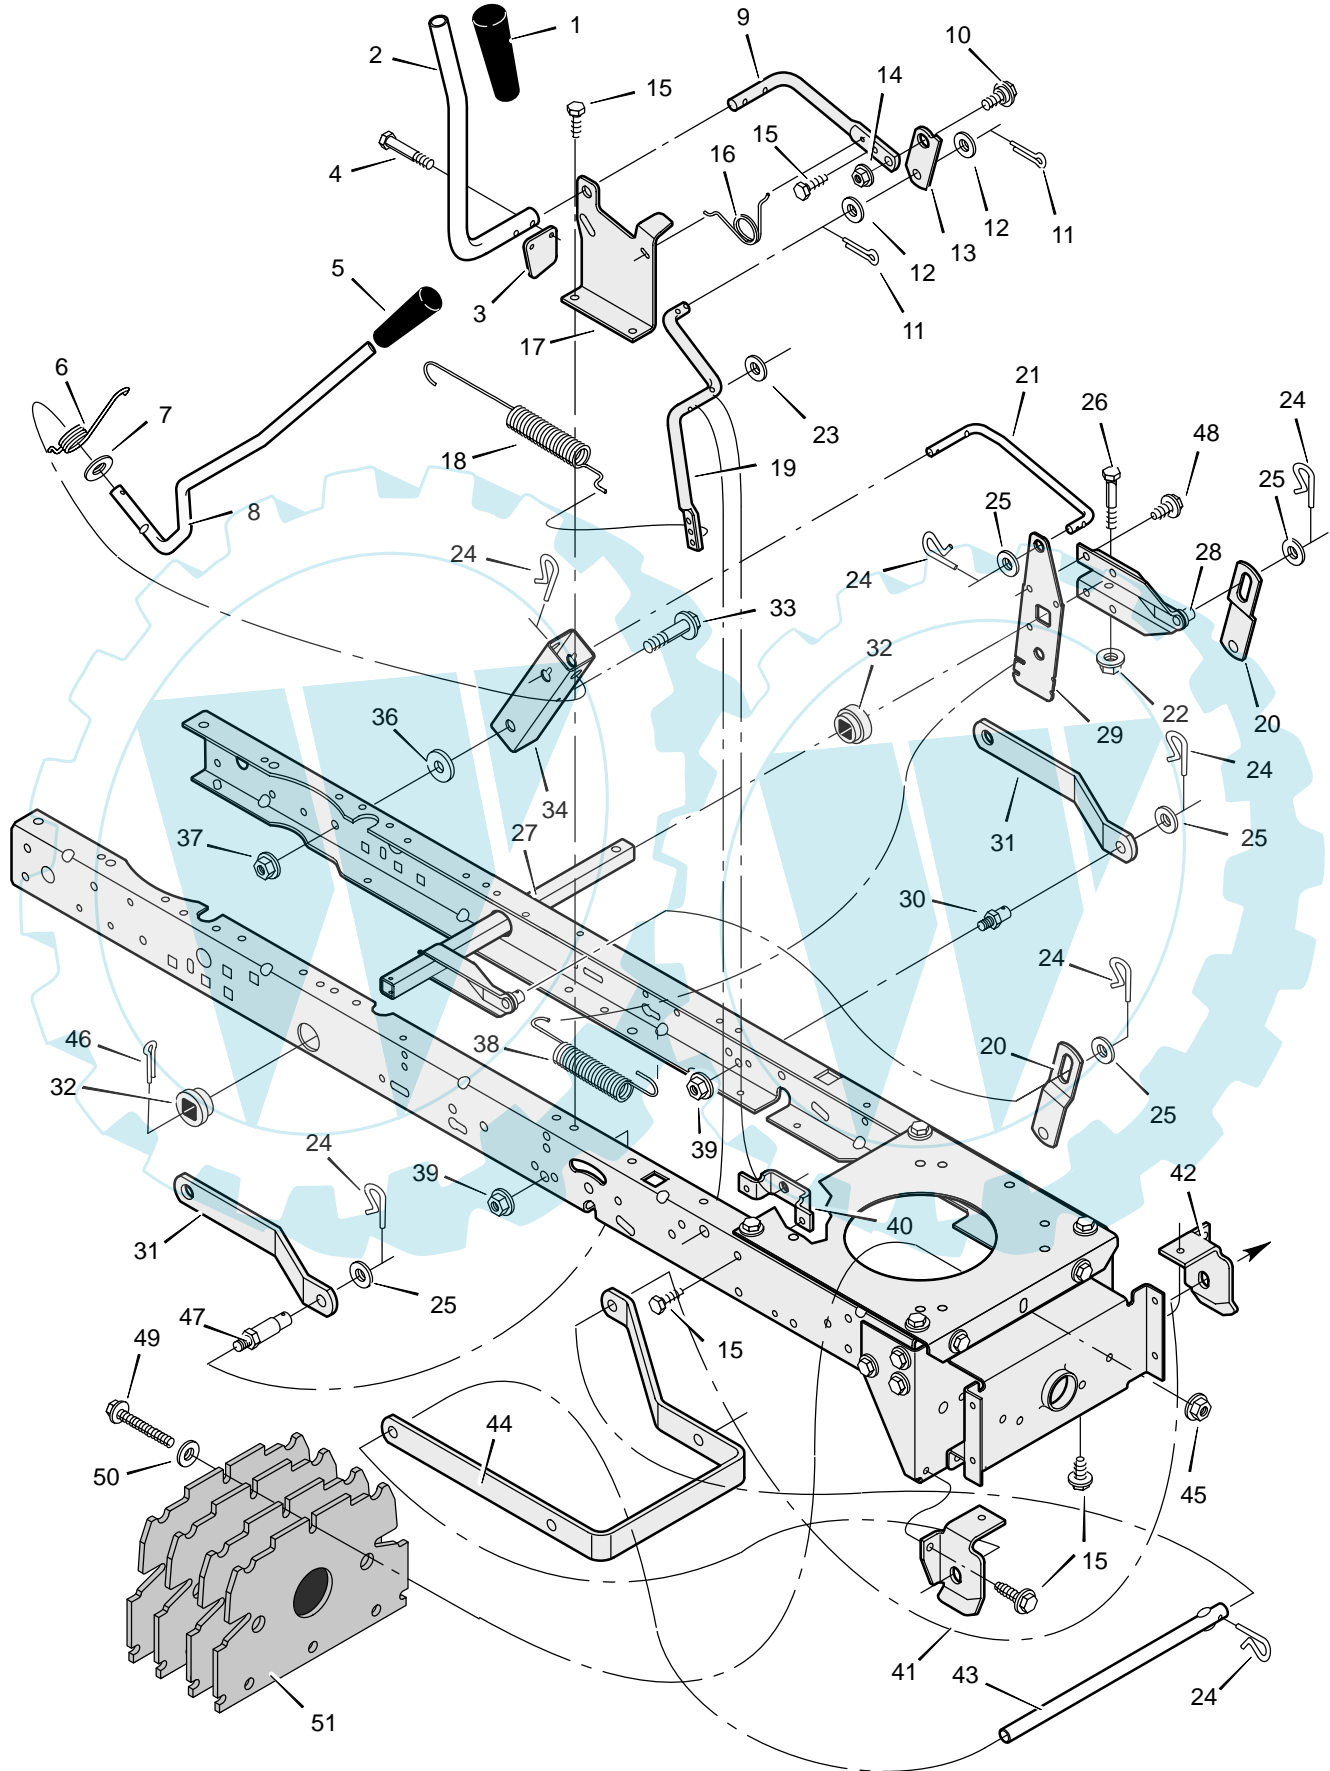

MODEL 312000x98B

REPAIR PARTS
MOWER HOUSING SUSPENSION

MODEL 312000x98B

**REPAIR PARTS
MOWER HOUSING SUSPENSION**

Key No.	Description	Part No.	Key No.	Description	Part No.
1	Grip	092698	26	Bolt, Hex	001x74
2	Handle, PTO	094157 Z	27	Arm Assembly, Right Lift	690386E700
3	Pad, Switch	094022 Z	28	Arm, Right Lift	094180E700
4	Bolt	0025x3	29	Plate, Lift Arm	094030E700
5	Grip	092697	30	Pin	094067
6	Spring	166x40	31	Bracket, Rear Suspension	094055E701
7	Washer	17x103	32	Bushing, Lift Tube	094065
8	Handle, Lift	690533	33	Bolt, Shoulder	009x53
9	Lever, PTO	094017 Z	34	Bracket, Pivot	094015E700
10	Bolt, Shoulder	009x39	36	Washer	17x191
11	Pin, Cotter	030x20	37	Nut, Flange	015x84
12	Washer	017x57	38	Spring	165x117
13	Link, PTO	094004 Z	39	Nut, Flange	015x68
14	Nut, Flange	015x84	40	Bracket, PTO	094005E700
15	Screw	26x249	41	Hanger, Right Deck	094026E700
16	Spring	166x39	42	Hanger, Left Deck	094027E700
17	Bracket, PTO	094018E701	43	Rod, Hanger	094158 Z
18	Spring	165x116	44	Hanger, Front	690381E700
19	Crank, PTO	690394E701	45	Nut, Flange	015x89
20	Link, Lift	094053E701	46	Pin, Cotter	030x49
21	Link, Lift Handle	094028 Z	47	Pin, Threaded Shoulder	690382
22	Nut, Flange	15x118	48	Screw	026x49
23	Washer	017x57	49	Bolt, Hex	01x106
24	Pin, Hair	0031x4	50	Washer	017x38
25	Washer	017x91	51	Plate, Weight (4 Required)	690370E701