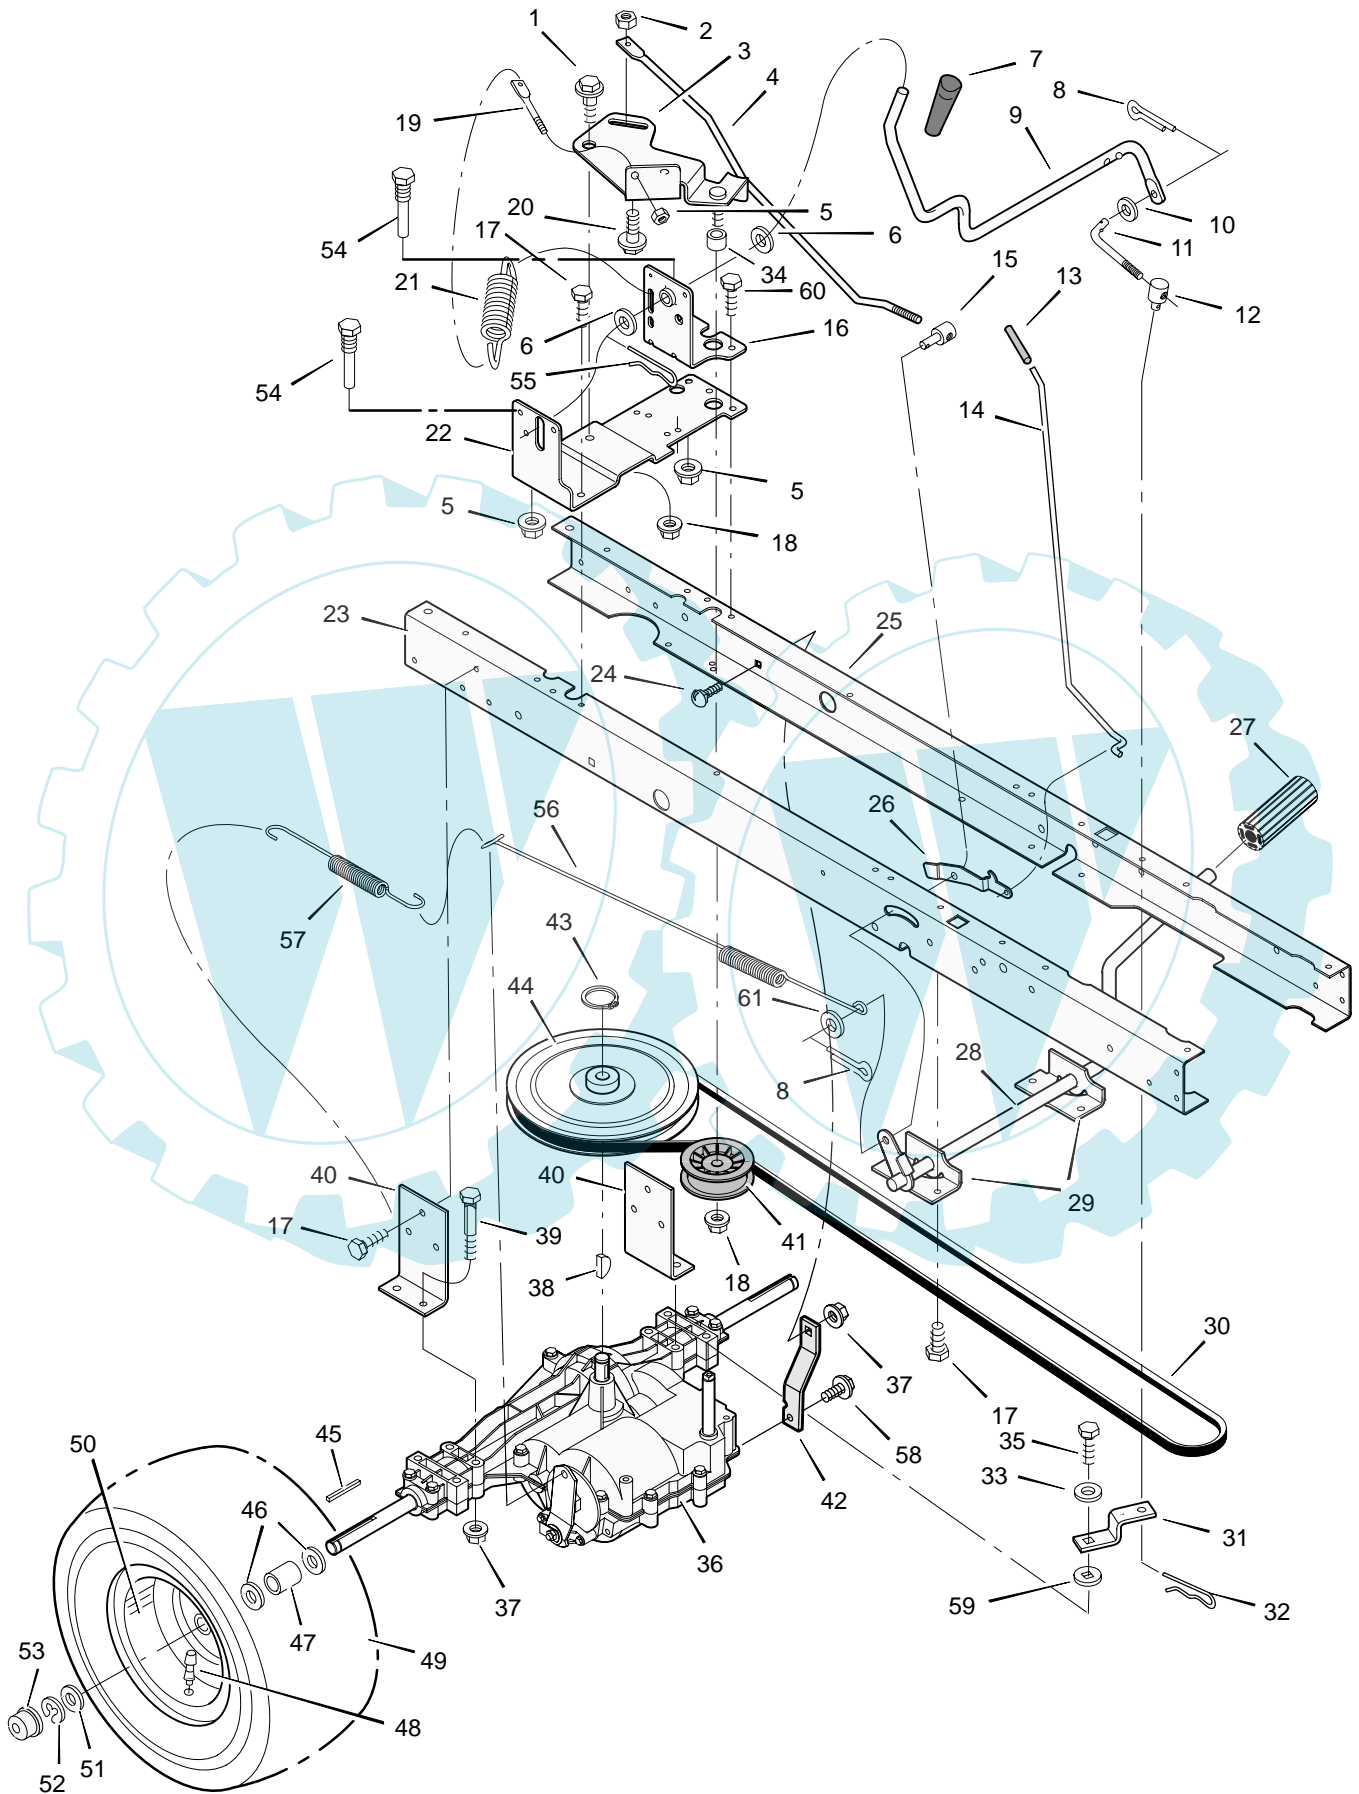

MODEL 312000x98B

REPAIR PARTS
MOTION DRIVE

F-030702L

MODEL 312000x98B

REPAIR PARTS MOTION DRIVE

Key No.	Description	Part No.	Key No.	Description	Part No.
1	Bolt, Shoulder	009x39	32	Pin, Hair	0031x6
2	Nut, Hex	015x89	33	Washer	017x38
3	Arm, Idler	690273	35	Bolt	06x105
4	Rod, Clutch	094041 Z	36	Transaxle	—
5	Nut	015x79	37	Nut	015x88
6	Washer	17x102	38	Key, Woodruff	20697
7	Grip	092697	39	Bolt	01x155
8	Pin, Cotter	030x20	40	Bracket, Transaxle	094008E701
9	Lever, Shift	094043 Z	41	Pulley	690409
10	Washer	017x47	42	Bracket, Transaxle Support	094433E700
11	Link, Shift	094044 Z	43	E-Ring	0011x7
12	Nut, Adjuster	021920	44	Pulley, Drive	095094
13	Grip	091079	45	Key, Square	021553
14	Rod, Parking Brake	1001245 Z	46	Washer	17x160
15	Nut, Adjuster	094815	47	Spacer, Transaxle	690554 Z
16	Bracket, Shift Pivot	1001303 Z	48	Stem, Valve	024373
17	Screw	26x249	49	Tire *	776114
18	Nut	015x84	—	Tube	407049
19	Mount, Stud Spring	094042 Z	50	Wheel & Tire Assembly	690376-601
20	Bolt, Shoulder	009x54	51	Washer	17x195
21	Spring, Extension	165x116	52	E-Ring	0011x3
22	Bracket, Right Shifter	1001302E701	53	Hub Cap	094618
23	Frame, Right	1001268E701	54	Guide, Belt	093349
24	Bolt, Carriage	002x53	55	Pin, Hair	0031x4
25	Frame, Left	1001269E701	56	Spring, Extension	165x141
26	Latch, Parking Brake	094045 Z	57	Spring, Extension	165x92
27	Pedal	021544	58	Screw	26x216
28	Lever, Brake/Clutch	094038E700	59	Washer	17x148
29	Bracket, Pedal	1001117E701	60	Screw	26x267
30	Belt, Motion Drive	037x87	61	Washer	17x169
31	Yoke, Shift	094031 Z			

* When you order a tire, make sure to give the brand name of the tire so that the tread pattern on the tire will match.