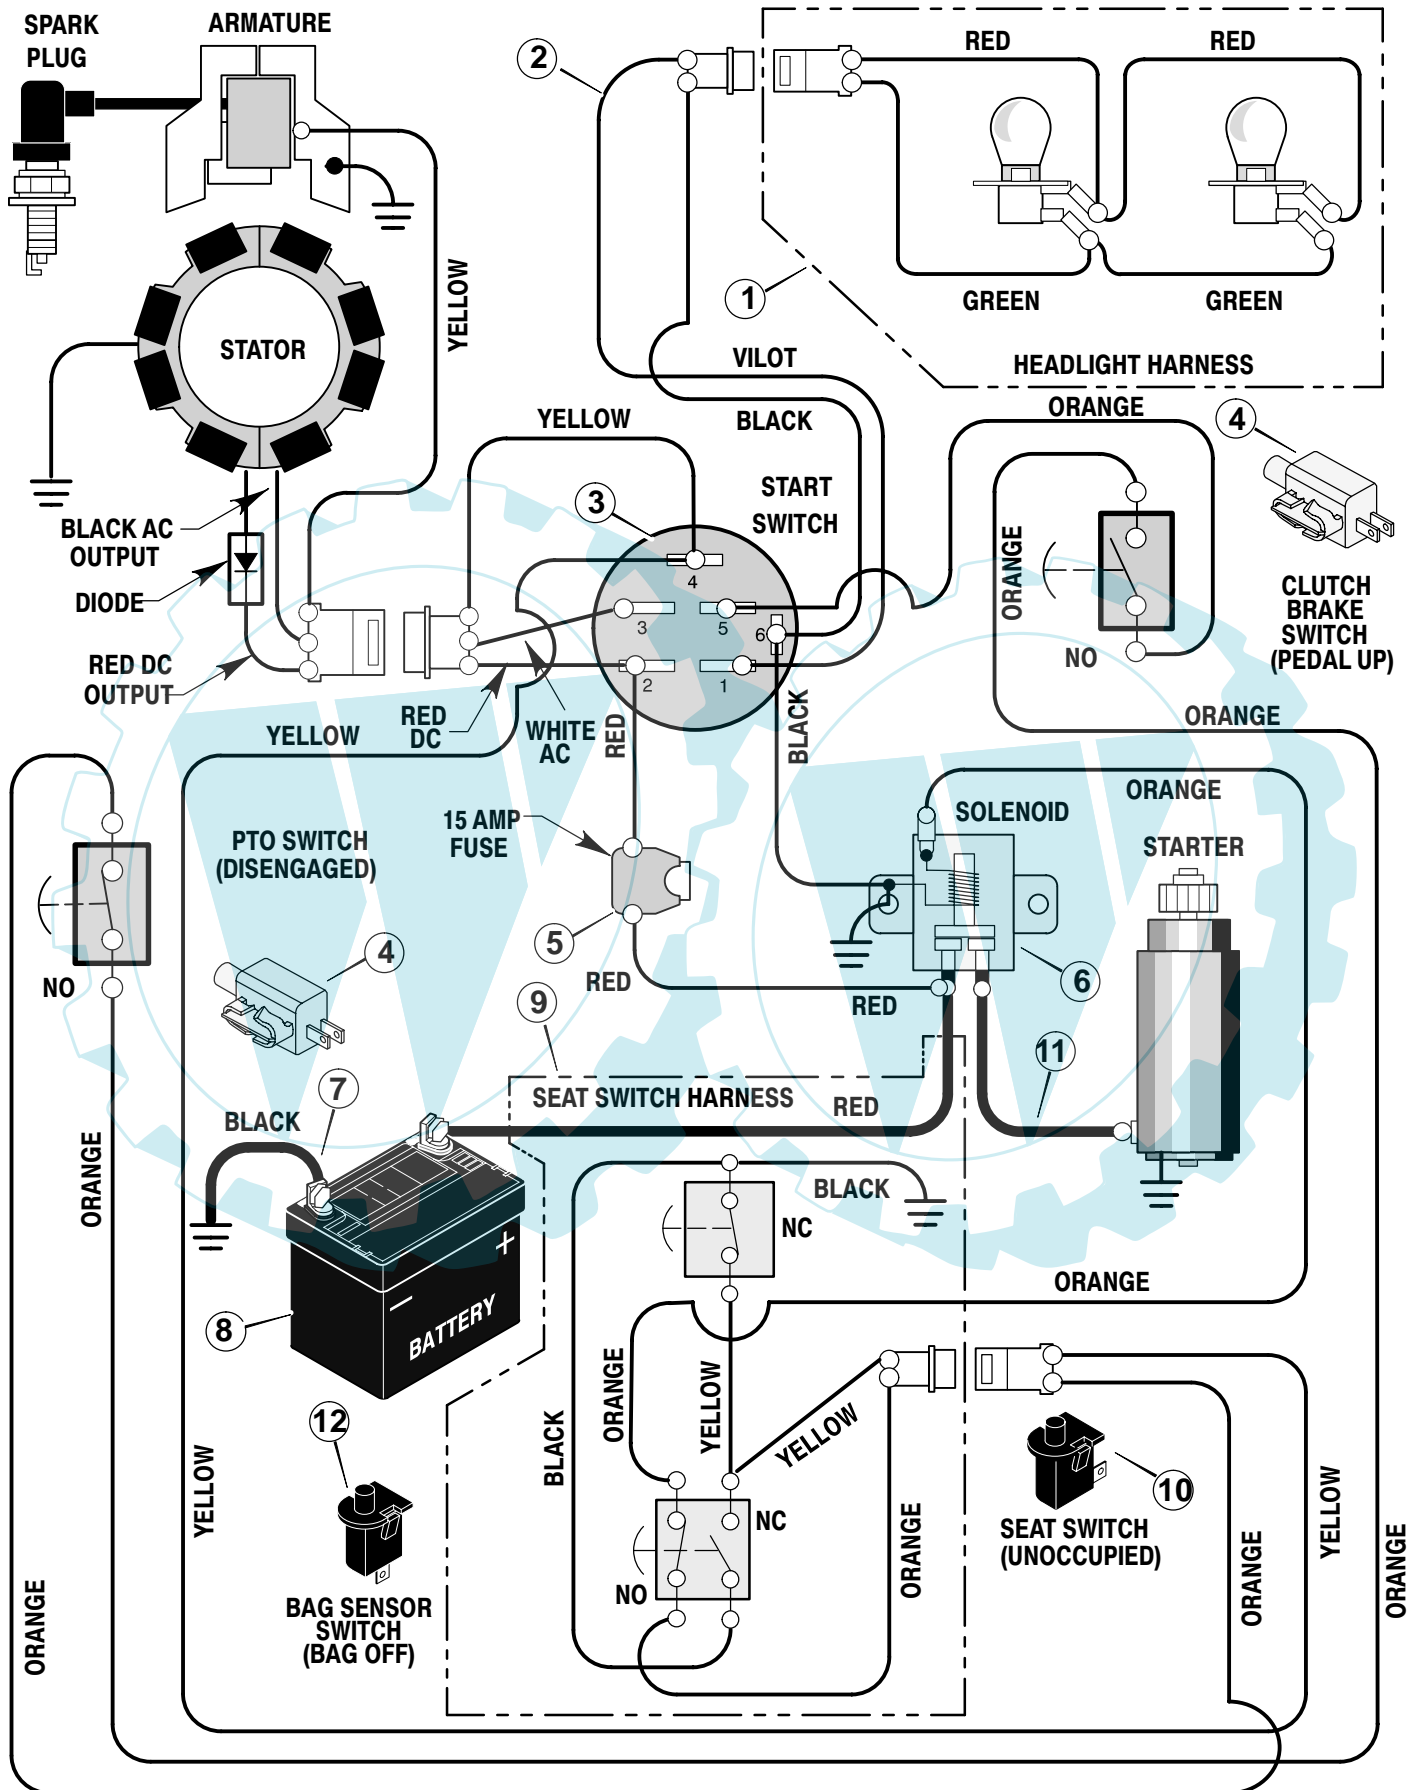

MODEL 312000x98B

REPAIR PARTS ENGINE MOUNT

MODEL 312000x98B

**REPAIR PARTS
ENGINE MOUNT**

Key No.	Description	Part No.
1	Fuel Cap	092317
2	Fuel Tank	690280
3	Hose Clamp (Incl'd w/Key 2)	095197
4	Fuel Line (Incl'd w/Key 2) (Must cut to Length)	7601033
5	Hose Clamp	095197
6	Screw	26x201
7	Plate, Engine	094006E700
8	Throttle Control	092371
9	Engine*	_____
10	Bolt, Engine Mount	0025x7
11	Stack Pulley Assembly	690439 Z
12	Lockwasher	019x35
13	Bolt, Hex	01x140
14	Washer	17x170
15	Screw	26x249
16	Gasket	091309
17	Muffler	091271 SE
18	Deflector, Muffler	1001350
19	Screw	26x208
20	Bolt, Hex	01x134
21	Guide, Belt	093349
22	Nut, Flange	015x79 Z
23	Guide, Belt	094066
24	Shield, Heat	1001595 Z
26	Screw	26x253
27	Screw	26x263
28	Shield, Heat	091277

MODEL 312000x98B

**REPAIR PARTS
ELECTRICAL SYSTEM**

Key No.	Description	Part No.
1	Harness, Light Wire	250x92
	Socket, Light	092372
	Bulb, Light	090084
2	Harness, Chassis Wire	250x118
3	Switch, Ignition	092377
	Key, Ignition	020729
	Nut, Hex	091489
	Cap, Ignition	091488
4	Switch, Limit	1001575
5	Fuse	302031
	Holder, Fuse	407078
6	Solenoid	094613
	Screw, Mounting	26x229
	Locknut	15x116
7	Cable, Battery Ground	024x32
	Screw, Ground Cable	26x213
8	Battery	021075
	Bolt, Carriage	002x82
	Wingnut	014x79
	Boot, Battery –Positive	690604
9	Harness, Seat Switch Wire	250x119
10	Switch, Seat Sensor	094159
11	Cable	024x31
12	Switch, Bag Sensor	690106