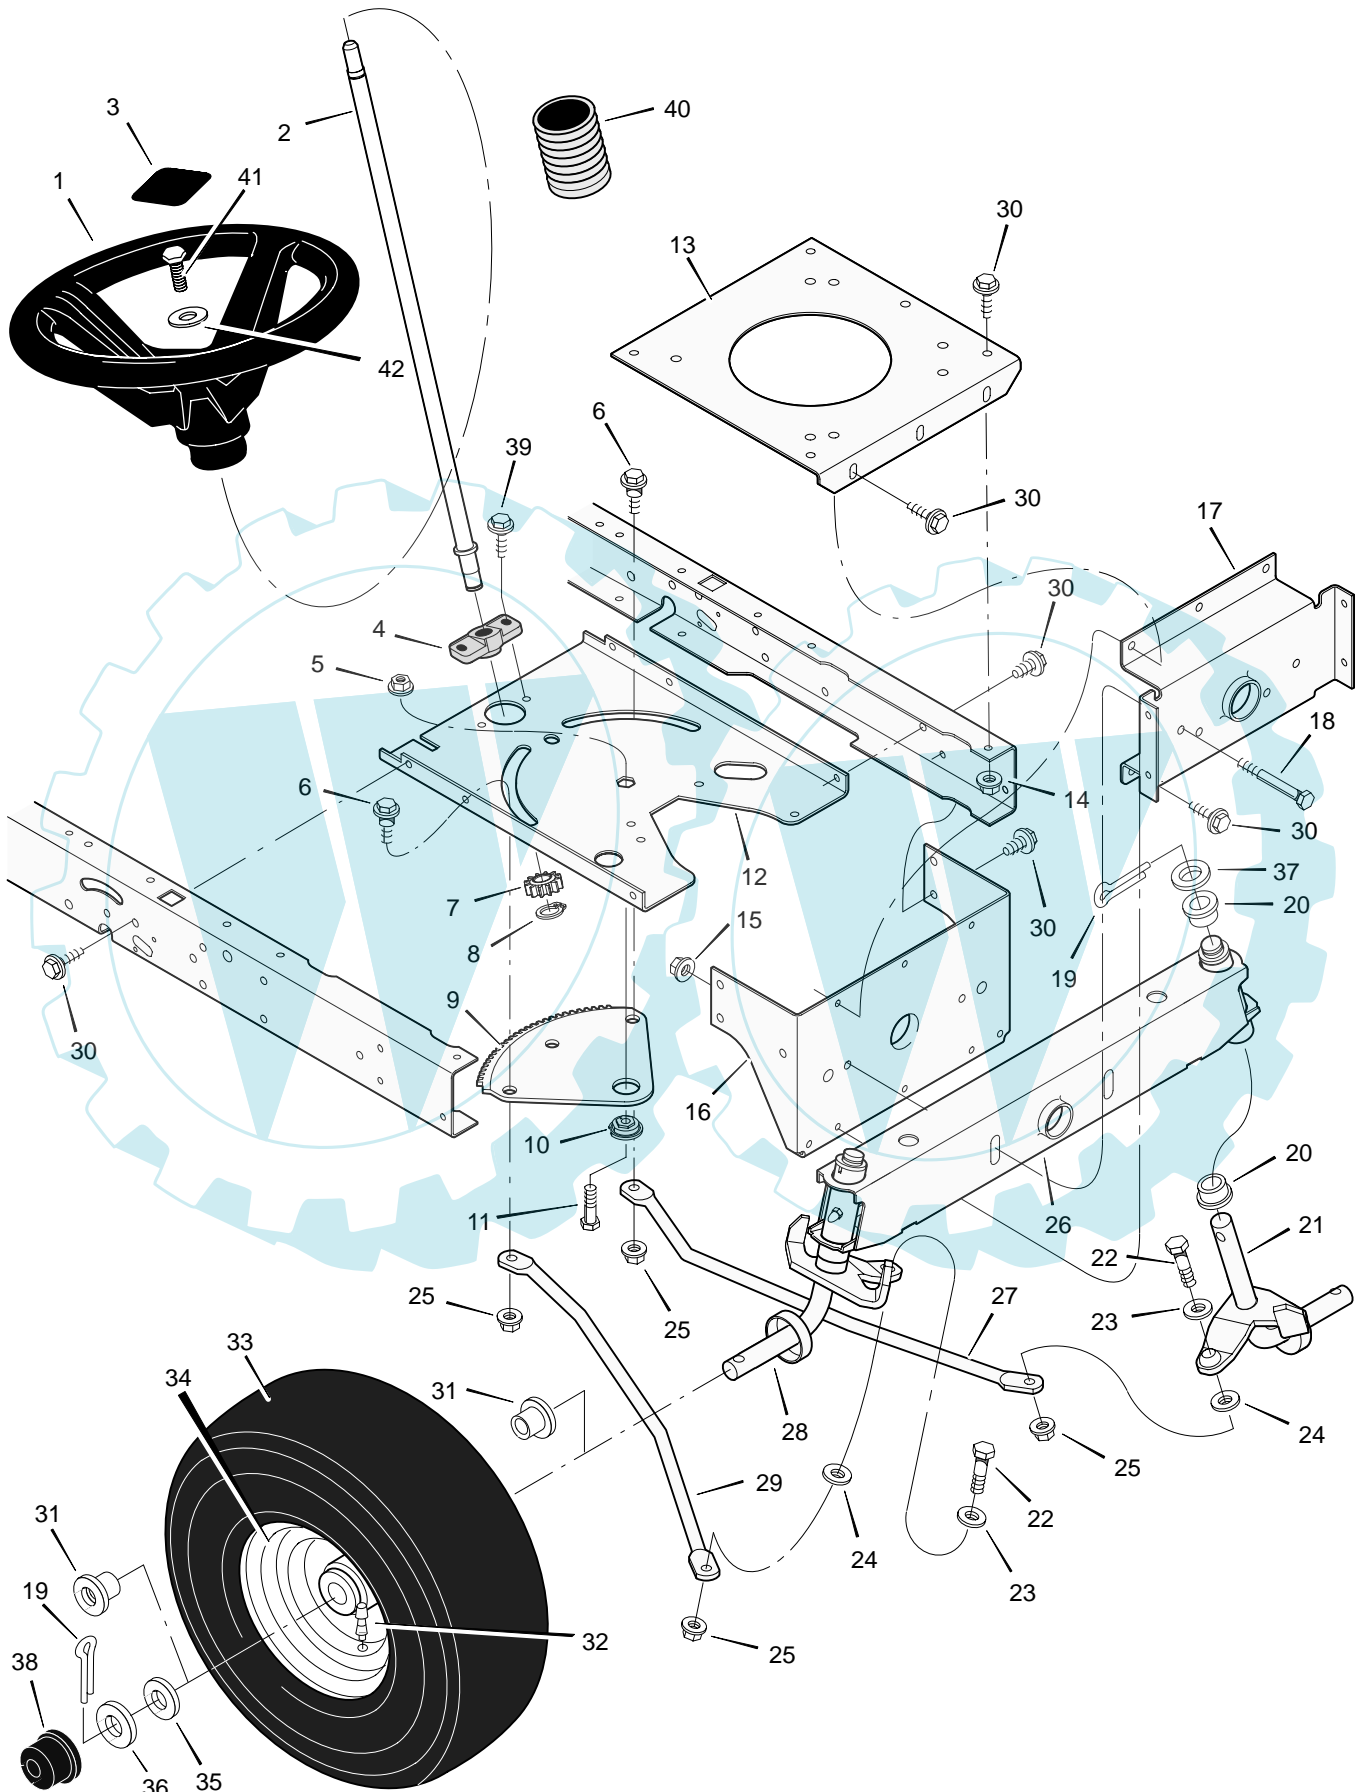

MODEL 312000x98B

REPAIR PARTS
STEERING

F-030702L

MODEL 312000x98B

**REPAIR PARTS
STEERING**

Key No.	Description	Part No.	Key No.	Description	Part No.
1	Wheel, Steering	095336	23	Washer	17x104
2	Post, Steering	690625	24	Washer	017x53 Z
3	Insert, Steering Wheel	095338	25	Nut, Flange	015x84
4	Bearing	094124	26	Axle Assembly	7601037
5	Nut, Flange	15x111	27	Drag Link, Left	095329E701
6	Bolt, Shoulder	009x57	28	Spindle Assembly, Right	1001298E701
7	Gear, Pinion	690183	29	Drag Link, Right	095328E701
8	Ring, Snap	011x25	30	Screw	26x249
9	Gear, Sector	094121	31	Bearing, Wheel	091334
10	Bearing	094123	32	Stem, Valve	024373
11	Bolt	001x84	33	Tire *	090594
12	Plate, Steering	1001121E701	—	Tube	407046
13	Plate, Engine	094006E700	34	Wheel and Tire Assembly	690377-601
14	Nut, Flange	015x88	35	Washer	17x195
15	Nut, Flange	15x118	36	Washer	17x113
16	Bracket, Hanger	1001270E701	37	Washer	017x83
17	Axle, Hanger	094007E701	38	Hub Cap	094618
18	Bolt	01x146	39	Screw	26x267
19	Pin, Cotter	030x49	40	Bellows	092059
20	Bearing	690150	41	Bolt	0025x3
21	Spindle Assembly, Left	1001299E701	42	Washer	17x146
22	Bolt	01x111			

* When you order a tire, make sure to give the brand name of the tire so that the tread pattern on the tire will match.