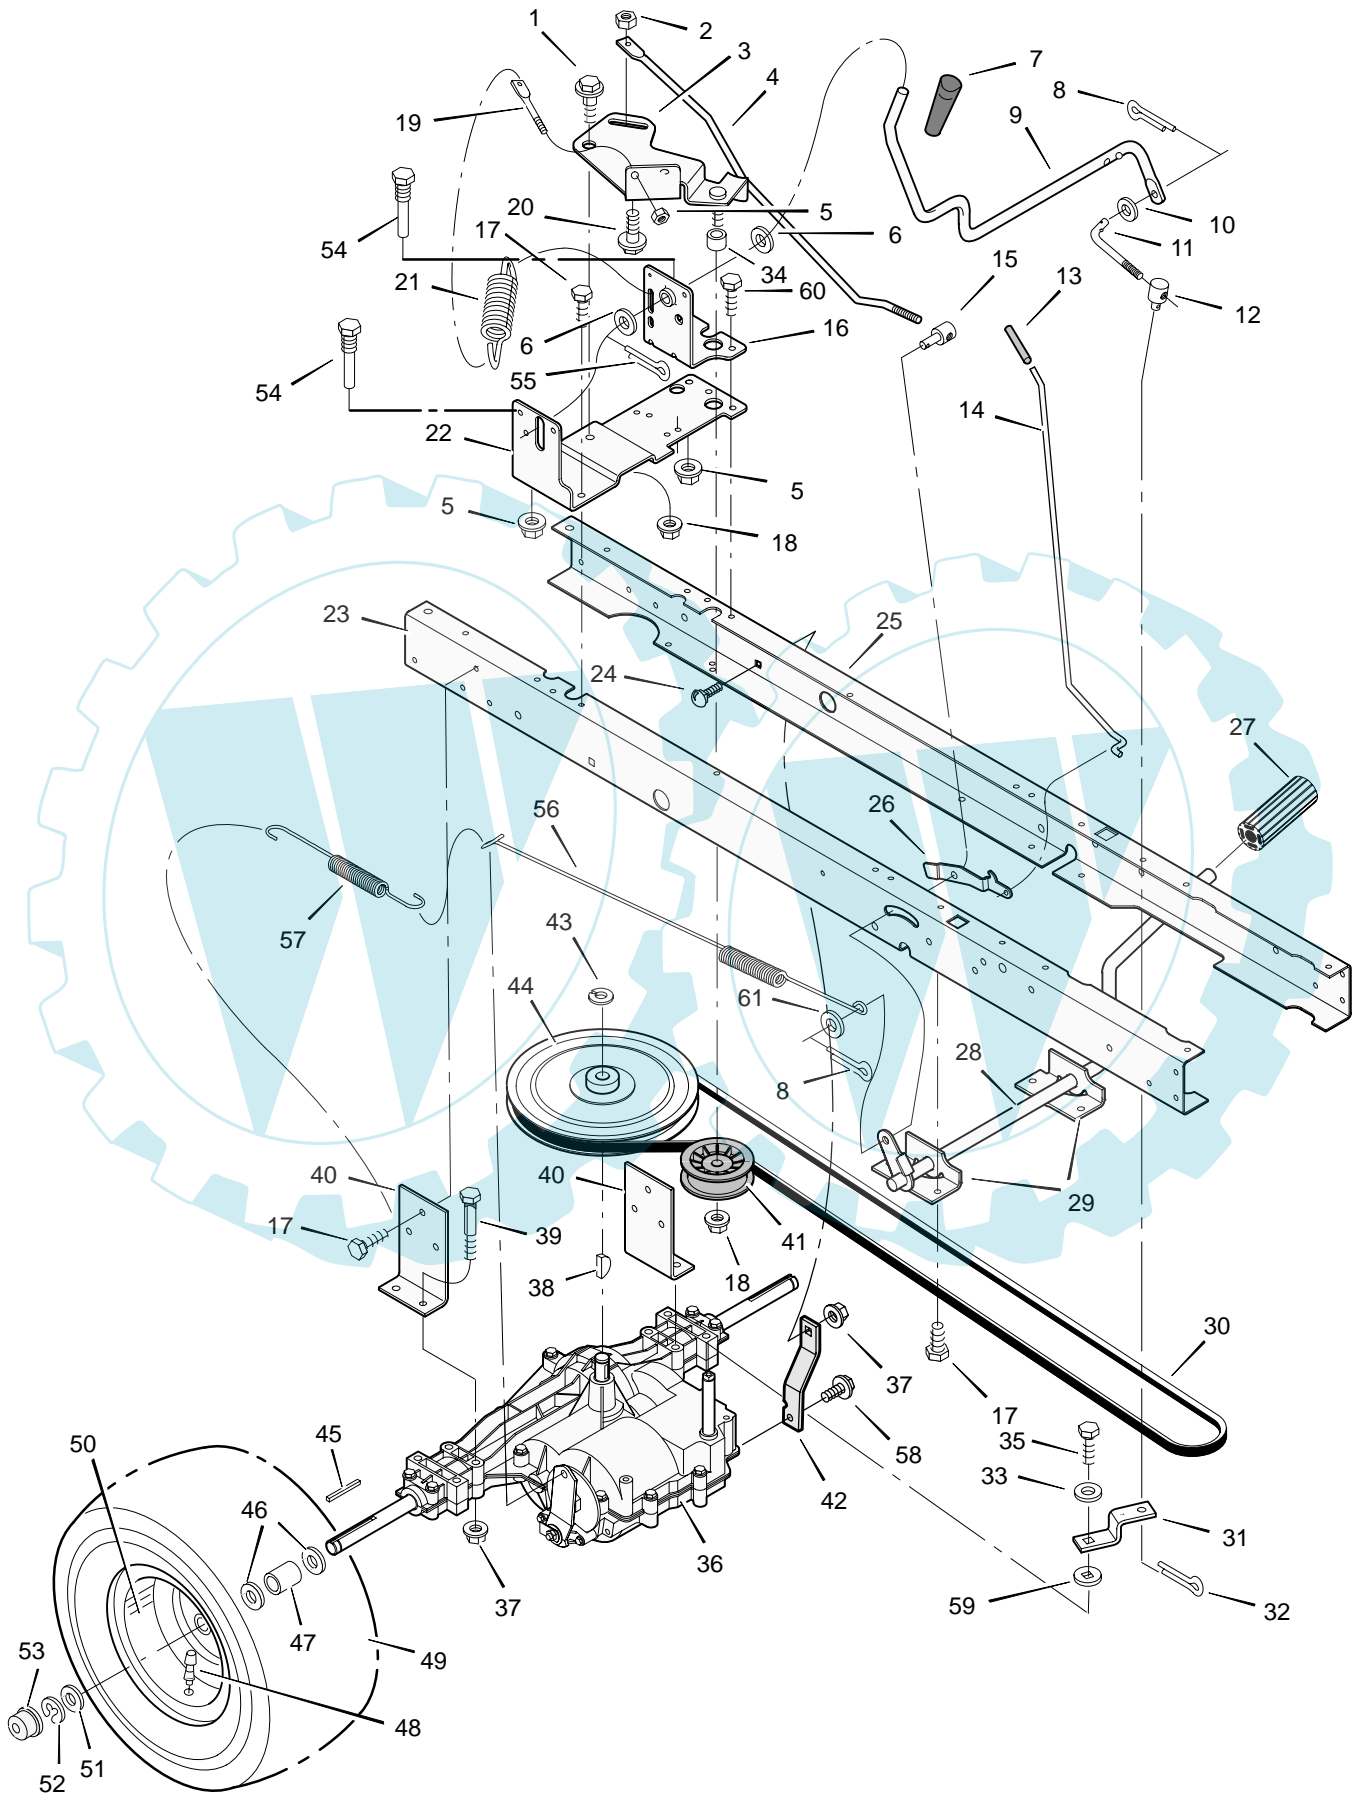

MODEL 312000x68B

REPAIR PARTS
MOTION DRIVE

F-030746L

MODEL 312000x68B

REPAIR PARTS MOTION DRIVE

Key No.	Description	Part No.	Key No.	Description	Part No.
1	Bolt, Shoulder	009x39	32	Pin, Hair	0031x6
2	Nut, Hex	015x89	33	Washer	017x38
3	Arm, Idler	690273	35	Bolt	06x105
4	Rod, Clutch	094041 Z	36	Transaxle	----
5	Nut	015x79	37	Nut	015x88
6	Washer	17x102	38	Key, Woodruff	20697
7	Grip	092697	39	Bolt	01x155
8	Pin, Cotter	030x20	40	Bracket, Transaxle	094008E700
9	Lever, Shift	094043 Z	41	Pulley	690409
10	Washer	017x47 Z	42	Bracket, Transaxle Support	094433
11	Link, Shift	094044 Z	43	E-Ring	0011x7
12	Nut, Adjuster	021920	44	Pulley, Drive	095094
13	Grip	091079	45	Key, Square	021553
14	Rod, Parking Brake	1001245 Z	46	Washer	17x160
15	Nut, Adjuster	094815	47	Spacer, Transaxle	690554 Z
16	Bracket, Shift Pivot	1001303 Z	48	Stem, Valve	024373
17	Screw	26x249	49	Tire *	776114
18	Nut	015x84	--	Tube	407049
19	Mount, Stud Spring	094042 Z	50	Wheel & Tire Assembly	690376-601
20	Bolt, Shoulder	009x54	51	Washer	17x195
21	Spring, Extension	165x116	52	E-Ring	0011x3
22	Bracket, Right Shifter	1001302E700	53	Hub Cap	094618
23	Frame, Right	1001268E701	54	Guide, Belt	093349
24	Bolt, Carriage	002x53	55	Pin, Hair	0031x4
25	Frame, Left	1001269E701	56	Spring, Extension	165x141
26	Latch, Parking Brake	094045 Z	57	Spring, Extension	165x92
27	Pedal	021544	58	Screw	26x216
28	Lever, Brake/Clutch	094038E700	59	Washer	17x148
29	Bracket, Pedal	1001117E700	60	Screw	26x267
30	Belt, Motion Drive	037x87	61	Washer	17x169
31	Yoke, Shift	094031 Z			

* When you order a tire, make sure to give the brand name of the tire so that the tread pattern on the tire will match.