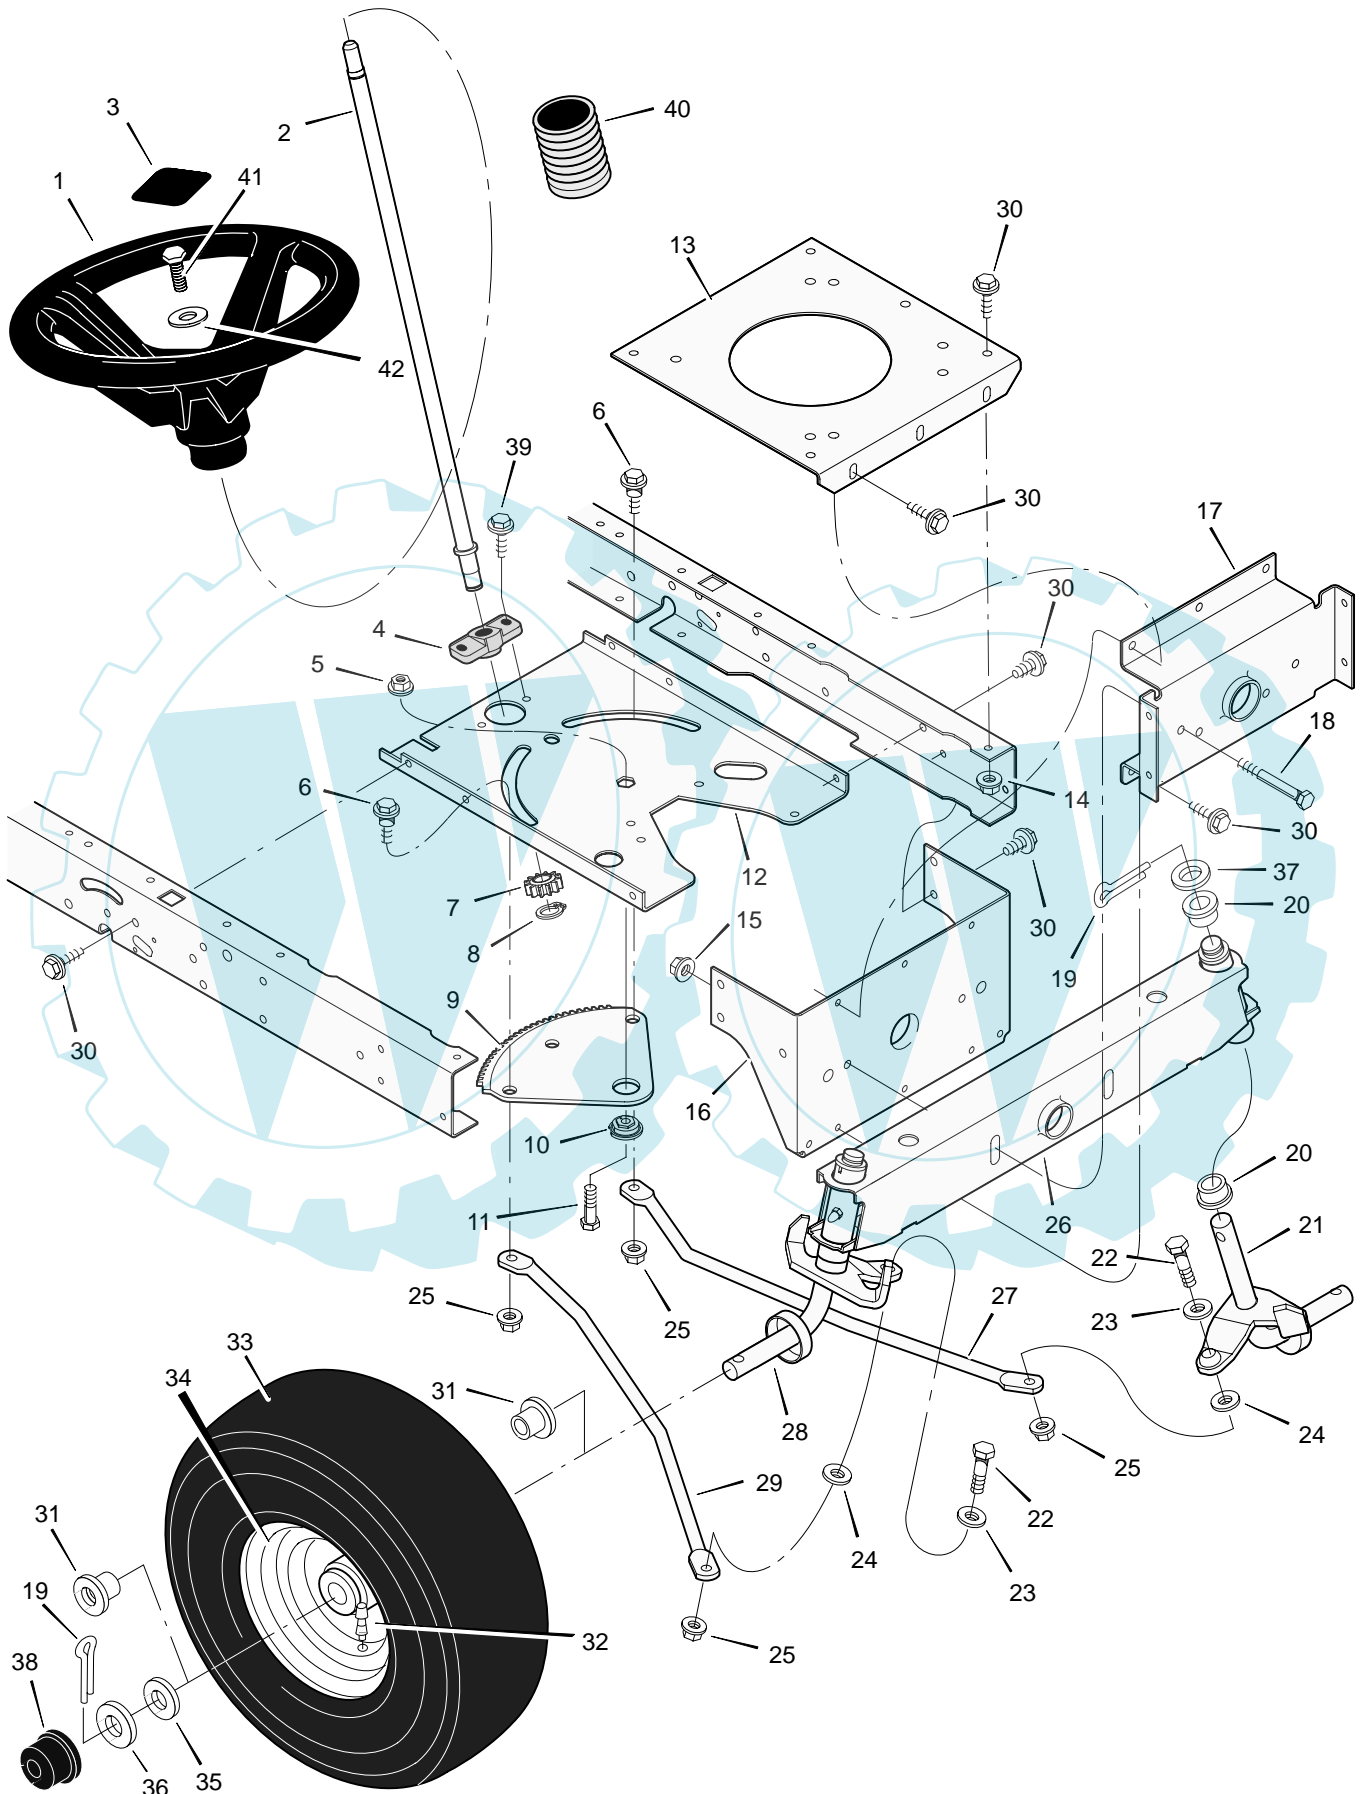

MODEL 312000x68B

REPAIR PARTS
STEERING

F-030746L

MODEL 312000x68B

REPAIR PARTS STEERING

Key No.	Description	Part No.	Key No.	Description	Part No.
1	Wheel, Steering	095336	23	Washer	17x104
2	Post, Steering	690625	24	Washer	017x53 Z
3	Insert, Steering Wheel	095338	25	Nut, Flange	015x84
4	Bearing	094124	26	Axle Assembly	690210E700
5	Nut, Flange	15x111	27	Drag Link, Left	095329E700
6	Bolt, Shoulder	009x57	28	Spindle Assembly, Right	1001298E700
7	Gear, Pinion	690183E700	29	Drag Link, Right	095328E700
8	Ring, Snap	011x25	30	Screw	26x249
9	Gear, Sector	094121E700	31	Bearing, Wheel	091334
10	Bearing	094123	32	Stem, Valve	024373
11	Bolt	001x84	33	Tire *	090594
12	Plate, Steering	1001121E700	--	Tube	407046
13	Plate, Engine	094006E700	34	Wheel and Tire Assembly	690377-601
14	Nut, Flange	015x88	35	Washer	17x195
15	Nut, Flange	15x118	36	Washer	17x113
16	Bracket, Hanger	1001270E700	37	Washer	017x83
17	Axle, Hanger	094007E700	38	Hub Cap	094618
18	Bolt	01x146	39	Screw	26x267
19	Pin, Cotter	030x49	40	Bellows	092059
20	Bearing	690150	41	Bolt	0025x3
21	Spindle Assembly, Left	1001299E700	42	Washer	17x146
22	Bolt	01x111			

* When you order a tire, make sure to give the brand name of the tire so that the tread pattern on the tire will match.