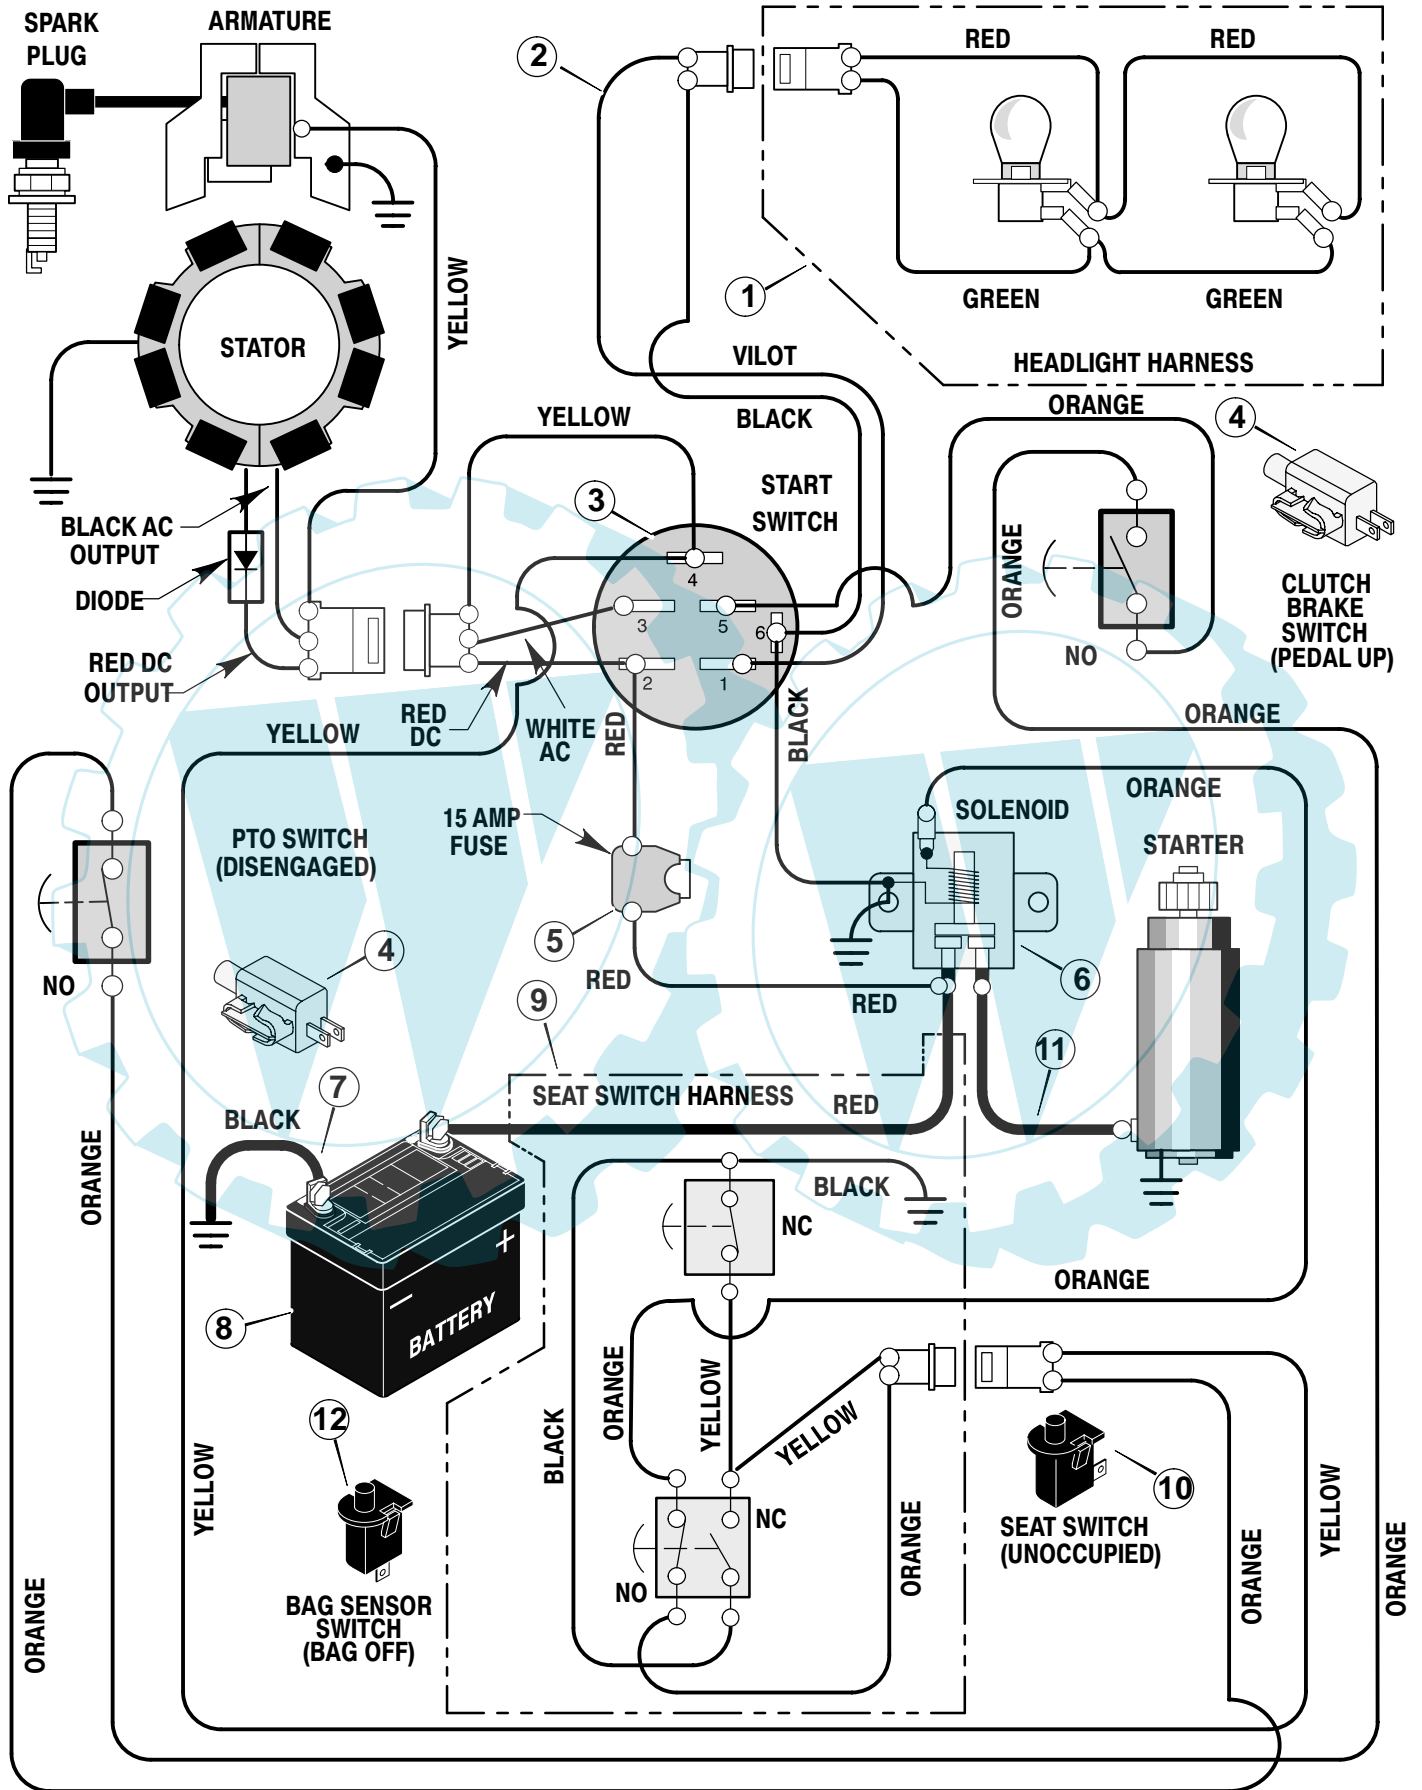

MODEL 312000x68B

REPAIR PARTS ENGINE MOUNT

MODEL 312000x68B

**REPAIR PARTS
ENGINE MOUNT**

Key No.	Description	Part No.
1	Fuel Cap	092317
2	Fuel Tank	690280
3	Hose Clamp (Incl'd w/Key 2)	095197
4	Fuel Line (Incl'd w/Key 2) (Must cut to Length)	7301033
5	Hose Clamp	095197
6	Screw	26x201
7	Plate, Engine	094006E700
8	Throttle Control	092371
9	Engine*	-----
10	Bolt, Engine Mount	0025x7
11	Stack Pulley Assembly	690439 Z
12	Lockwasher	019x35
13	Bolt, Hex	01x140
14	Washer	17x170
15	Screw	26x249
16	Gasket	091309
17	Muffler	091271
18	Deflector, Muffler	1001350
19	Screw	26x208
20	Bolt, Hex	01x134
21	Guide, Belt	093349
22	Nut, Flange	015x79 Z
23	Guide, Belt	094066
24	Shield, Heat	1001595 Z
26	Screw	26x253
27	Screw	26x263
28	Shield, Heat	091277

MODEL 312000x68B

**REPAIR PARTS
ELECTRICAL SYSTEM**

Key No.	Description	Part No.
1	Harness, Light Wire	250x92
	Socket, Light	092372
	Bulb, Light	090084
2	Harness, Chassis Wire	250x118
3	Switch, Ignition	092377
	Key, Ignition	020729
	Nut, Hex	091489
	Cap, Ignition	091488
4	Switch, Limit	1001575
5	Fuse	054212
	Holder, Fuse	407078
6	Solenoid	094613
	Screw, Mounting	26x229
	Locknut	15x116
7	Cable, Battery Ground	024x32
	Screw, Ground Cable	26x213
8	Battery	021075
	Bolt, Carriage	002x82
	Wingnut	014x79
	Boot, Battery -Positive	690604
9	Harness, Seat Switch Wire	250x119
10	Switch, Seat Sensor	094159
11	Cable	024x31
12	Switch, Bag Sensor	690106