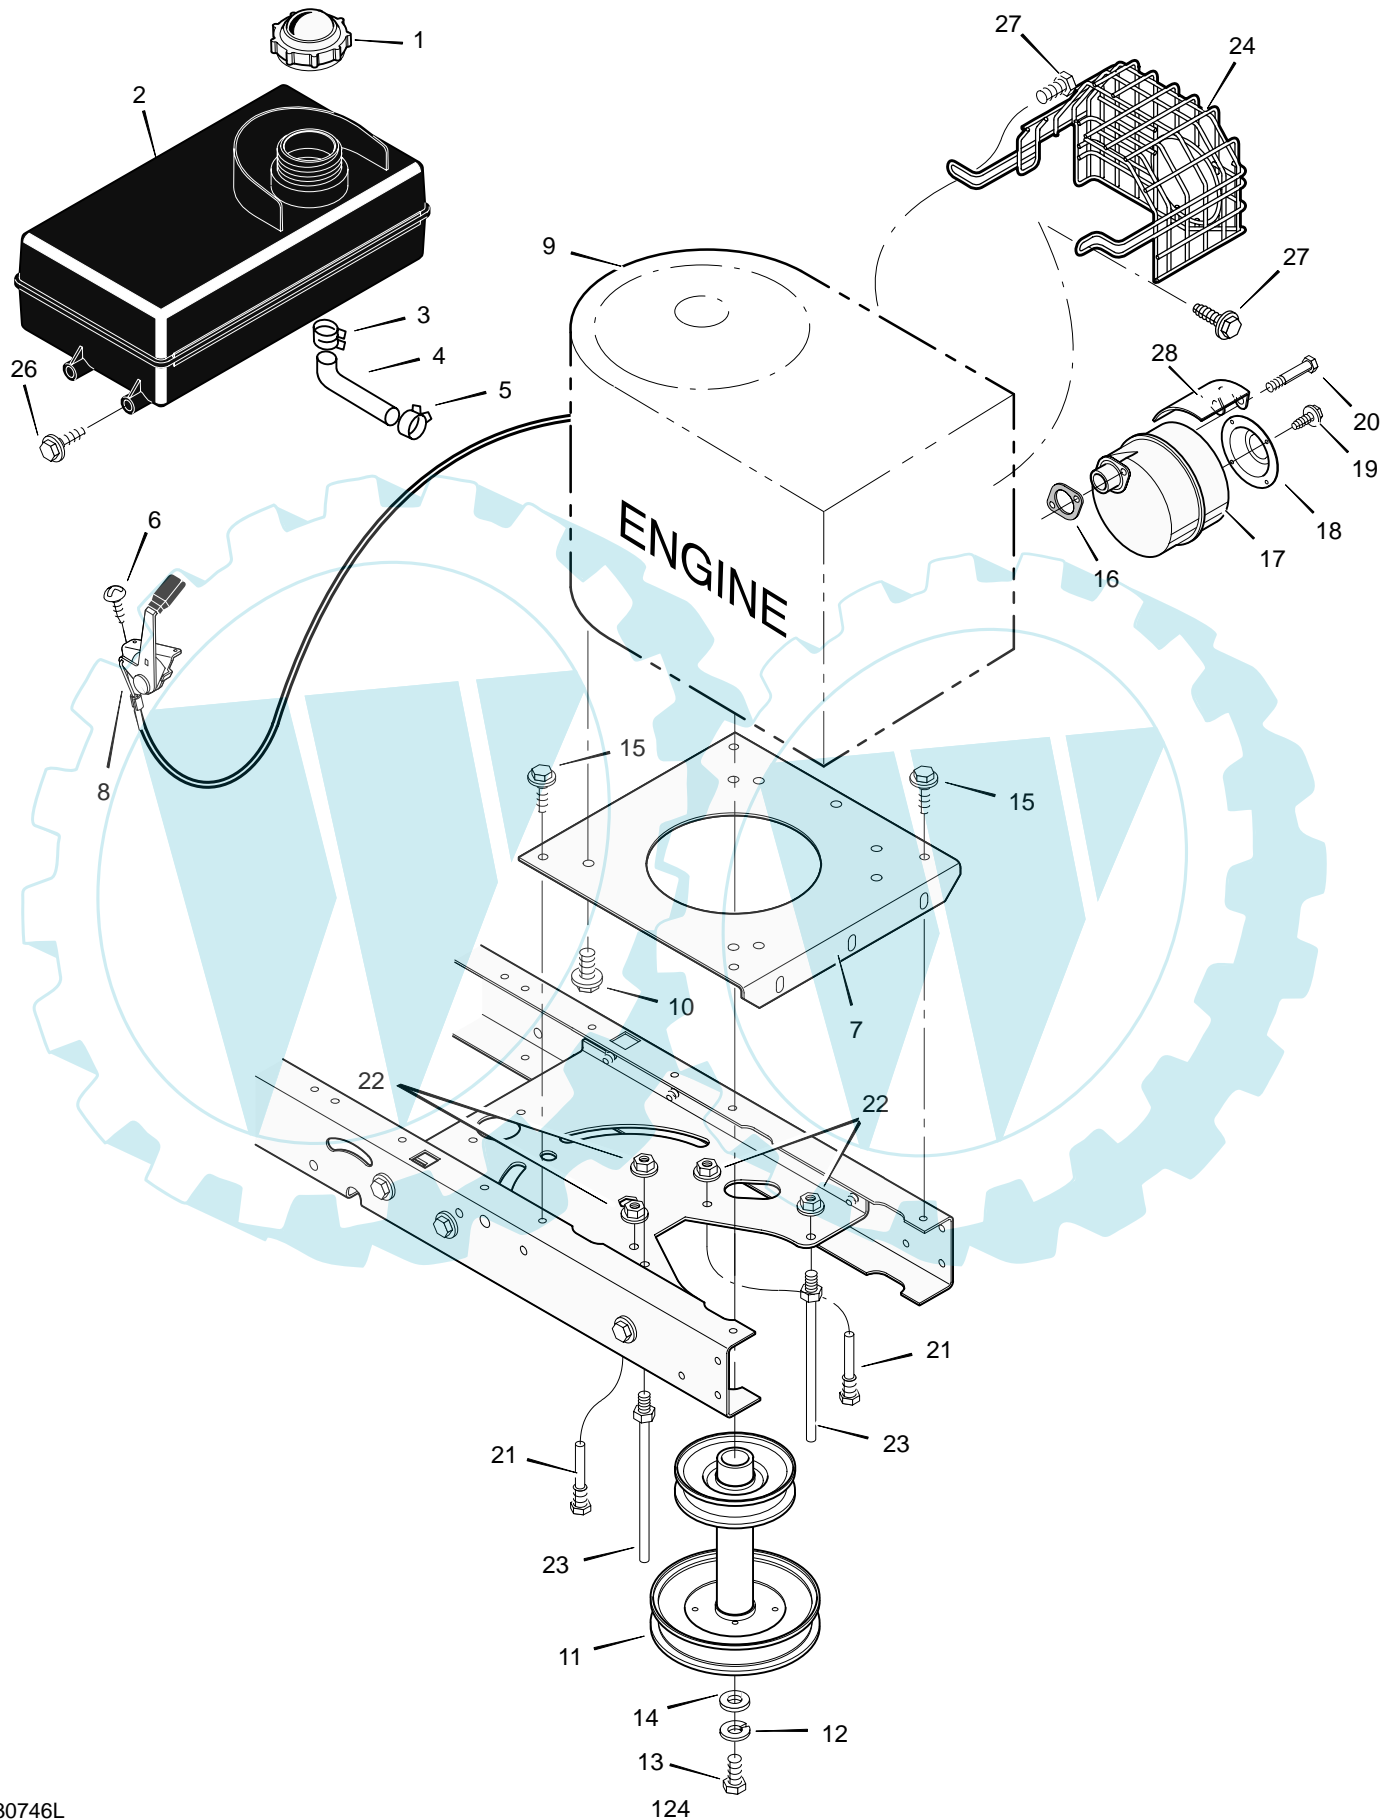

Key No.	Description	Part No.	Key No.	Description	Part No.
1	Grip	092698	26	Bolt, Hex	001x74
2	Handle, PTO	094157 Z	27	Arm Assembly, Right Lift	690386E700
3	Pad, Switch	094022 Z	28	Arm, Right Lift	094180E700
4	Bolt	0025x3	29	Plate, Lift Arm	094030E700
5	Grip	092697	30	Pin	094067
6	Spring	166x40	31	Bracket, Rear Suspension	094055E700
7	Washer	17x103	32	Bushing, Lift Tube	094065
8	Handle, Lift	690533	33	Bolt, Shoulder	009x53
9	Lever, PTO	094017 Z	34	Bracket, Pivot	094015E700
10	Bolt, Shoulder	009x39	36	Washer	17x191
11	Pin, Cotter	030x20	37	Nut, Flange	015x84
12	Washer	017x57	38	Spring	165x117
13	Link, PTO	094004 Z	39	Nut, Flange	015x68
14	Nut, Flange	015x84	40	Bracket, PTO	094005E700
15	Screw	26x249	41	Hanger, Right Deck	094026E700
16	Spring	166x39	42	Hanger, Left Deck	094027E700
17	Bracket, PTO	094018E700	43	Rod, Hanger	094158 Z
18	Spring	165x116	44	Hanger, Front	690381E700
19	Crank, PTO	690394E700	45	Nut, Flange	015x89
20	Link, Lift	094053E700	46	Pin, Cotter	030x49
21	Link, Lift Handle	094028E700	47	Pin, Threaded Shoulder	690382
22	Nut, Flange	15x118	48	Screw	026x49
23	Washer	017x57	49	Bolt, Hex	01x106
24	Pin, Hair	0031x4	50	Washer	017x38
25	Washer	017x91	51	Plate, Weight	690370E700

MODEL 312000x68B

REPAIR PARTS ENGINE MOUNT

MODEL 312000x68B

**REPAIR PARTS
ENGINE MOUNT**

Key No.	Description	Part No.
1	Fuel Cap	092317
2	Fuel Tank	690280
3	Hose Clamp (Incl'd w/Key 2)	095197
4	Fuel Line (Incl'd w/Key 2) (Must cut to Length)	7301033
5	Hose Clamp	095197
6	Screw	26x201
7	Plate, Engine	094006E700
8	Throttle Control	092371
9	Engine*	-----
10	Bolt, Engine Mount	0025x7
11	Stack Pulley Assembly	690439 Z
12	Lockwasher	019x35
13	Bolt, Hex	01x140
14	Washer	17x170
15	Screw	26x249
16	Gasket	091309
17	Muffler	091271
18	Deflector, Muffler	1001350
19	Screw	26x208
20	Bolt, Hex	01x134
21	Guide, Belt	093349
22	Nut, Flange	015x79 Z
23	Guide, Belt	094066
24	Shield, Heat	1001595 Z
26	Screw	26x253
27	Screw	26x263
28	Shield, Heat	091277