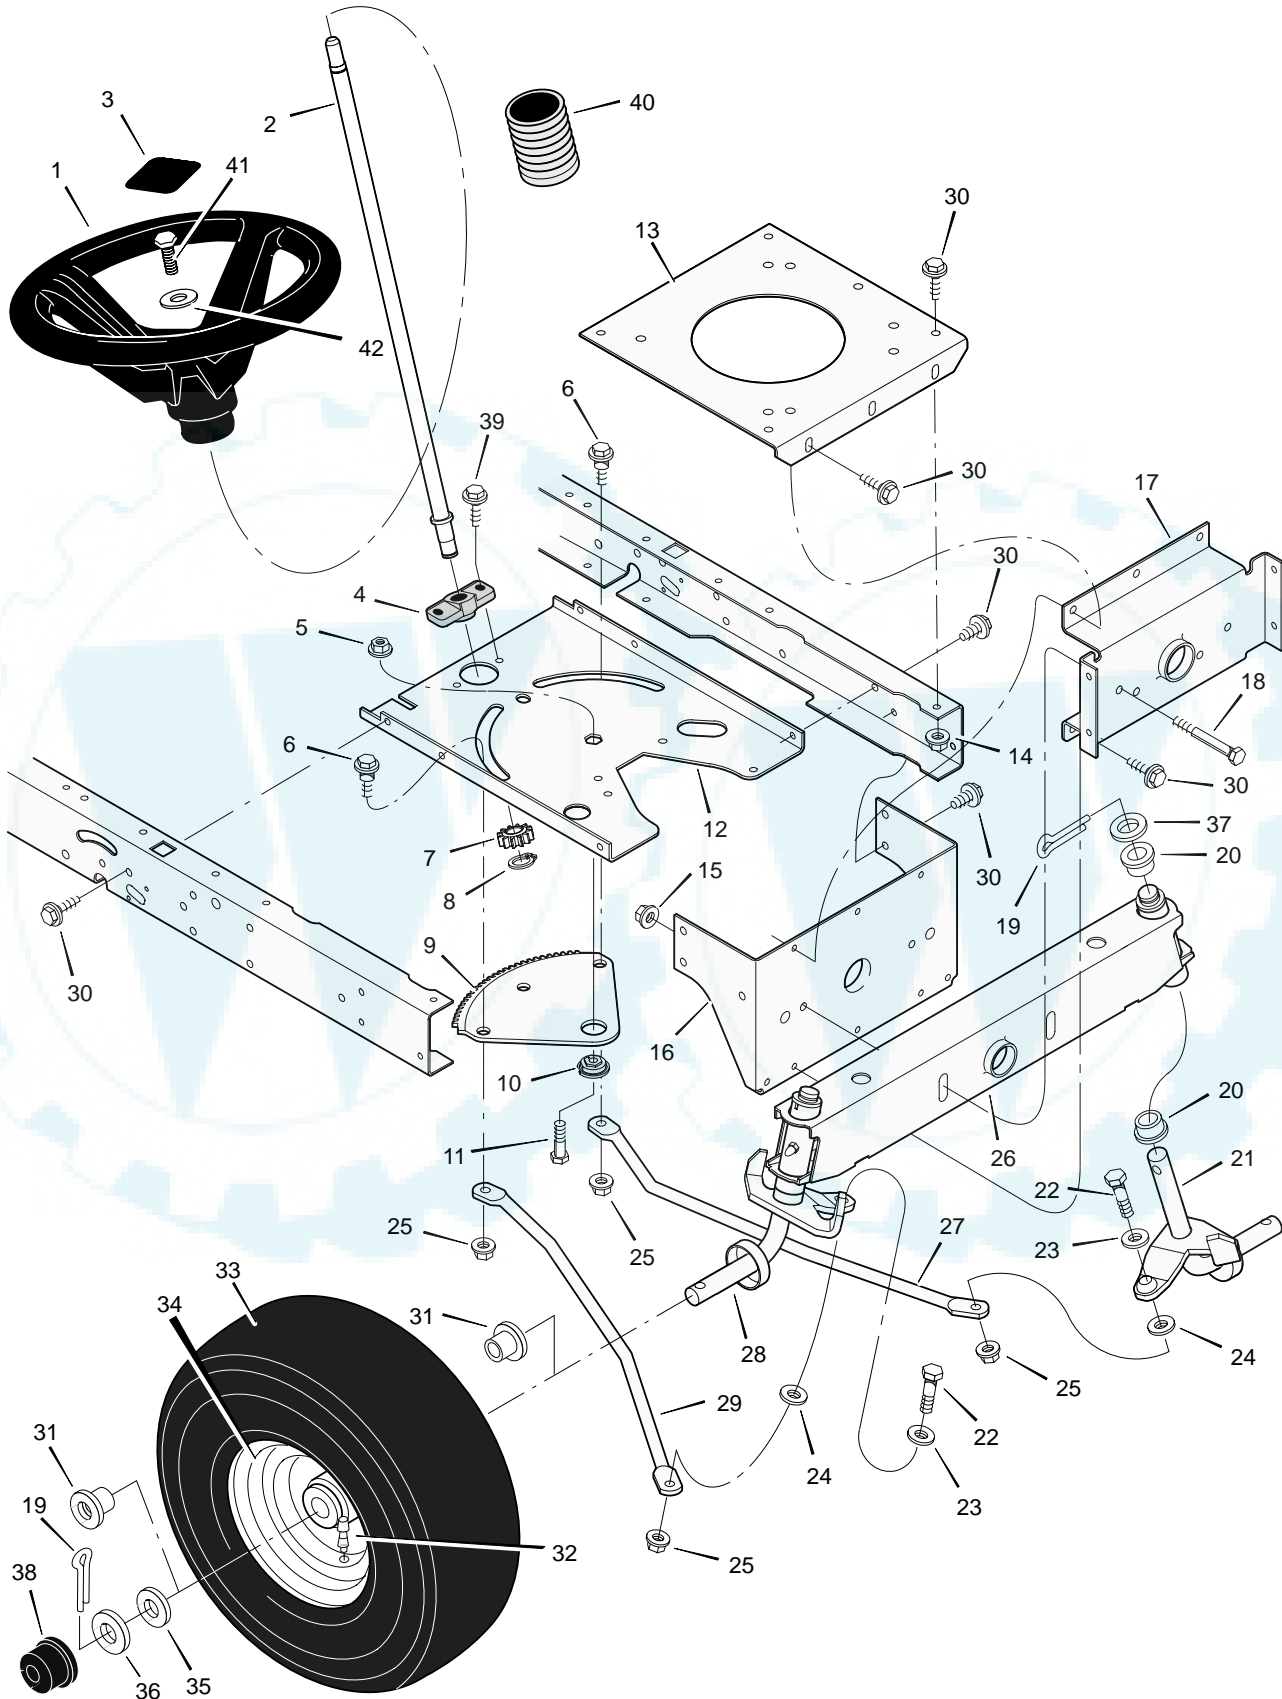

MODEL 312000x68A

**REPAIR PARTS
STEERING**

MODEL 312000x68A

REPAIR PARTS STEERING

Key No.	Description	Part No.	Key No.	Description	Part No.
1	Wheel, Steering	095336	23	Washer	17x104
2	Post, Steering	690625	24	Washer	017x53 Z
3	Insert, Steering Wheel	095338	25	Nut, Flange	015x84
4	Bearing	094124	26	Axle Assembly	690210E700
5	Nut, Flange	15x111	27	Drag Link, Left	095329E700
6	Bolt, Shoulder	009x57	28	Spindle Assembly, Right	1001298E700
7	Gear, Pinion	690183E700	29	Drag Link, Right	095328E700
8	Ring, Snap	011x25	30	Screw	26x249
9	Gear, Sector	094121E700	31	Bearing, Wheel	091334
10	Bearing	094123	32	Stem, Valve	024373
11	Bolt	001x84	33	Tire *	090594
12	Plate, Steering	1001121E700	—	Tube	407046
13	Plate, Engine	094006E700	34	Wheel and Tire Assembly	690377–601
14	Nut, Flange	015x88	35	Washer	17x195
15	Nut, Flange	15x118	36	Washer	17x113
16	Bracket, Hanger	1001270E700	37	Washer	017x83
17	Axle, Hanger	094007E700	38	Hub Cap	094618
18	Bolt	01x146	39	Screw	26x267
19	Pin, Cotter	030x49	40	Bellows	092059
20	Bearing	690150	41	Bolt	0025x3
21	Spindle Assembly, Left	1001299E700	42	Washer	17x146
22	Bolt	01x111			

* When you order a tire, make sure to give the brand name of the tire so that the tread pattern on the tire will match.