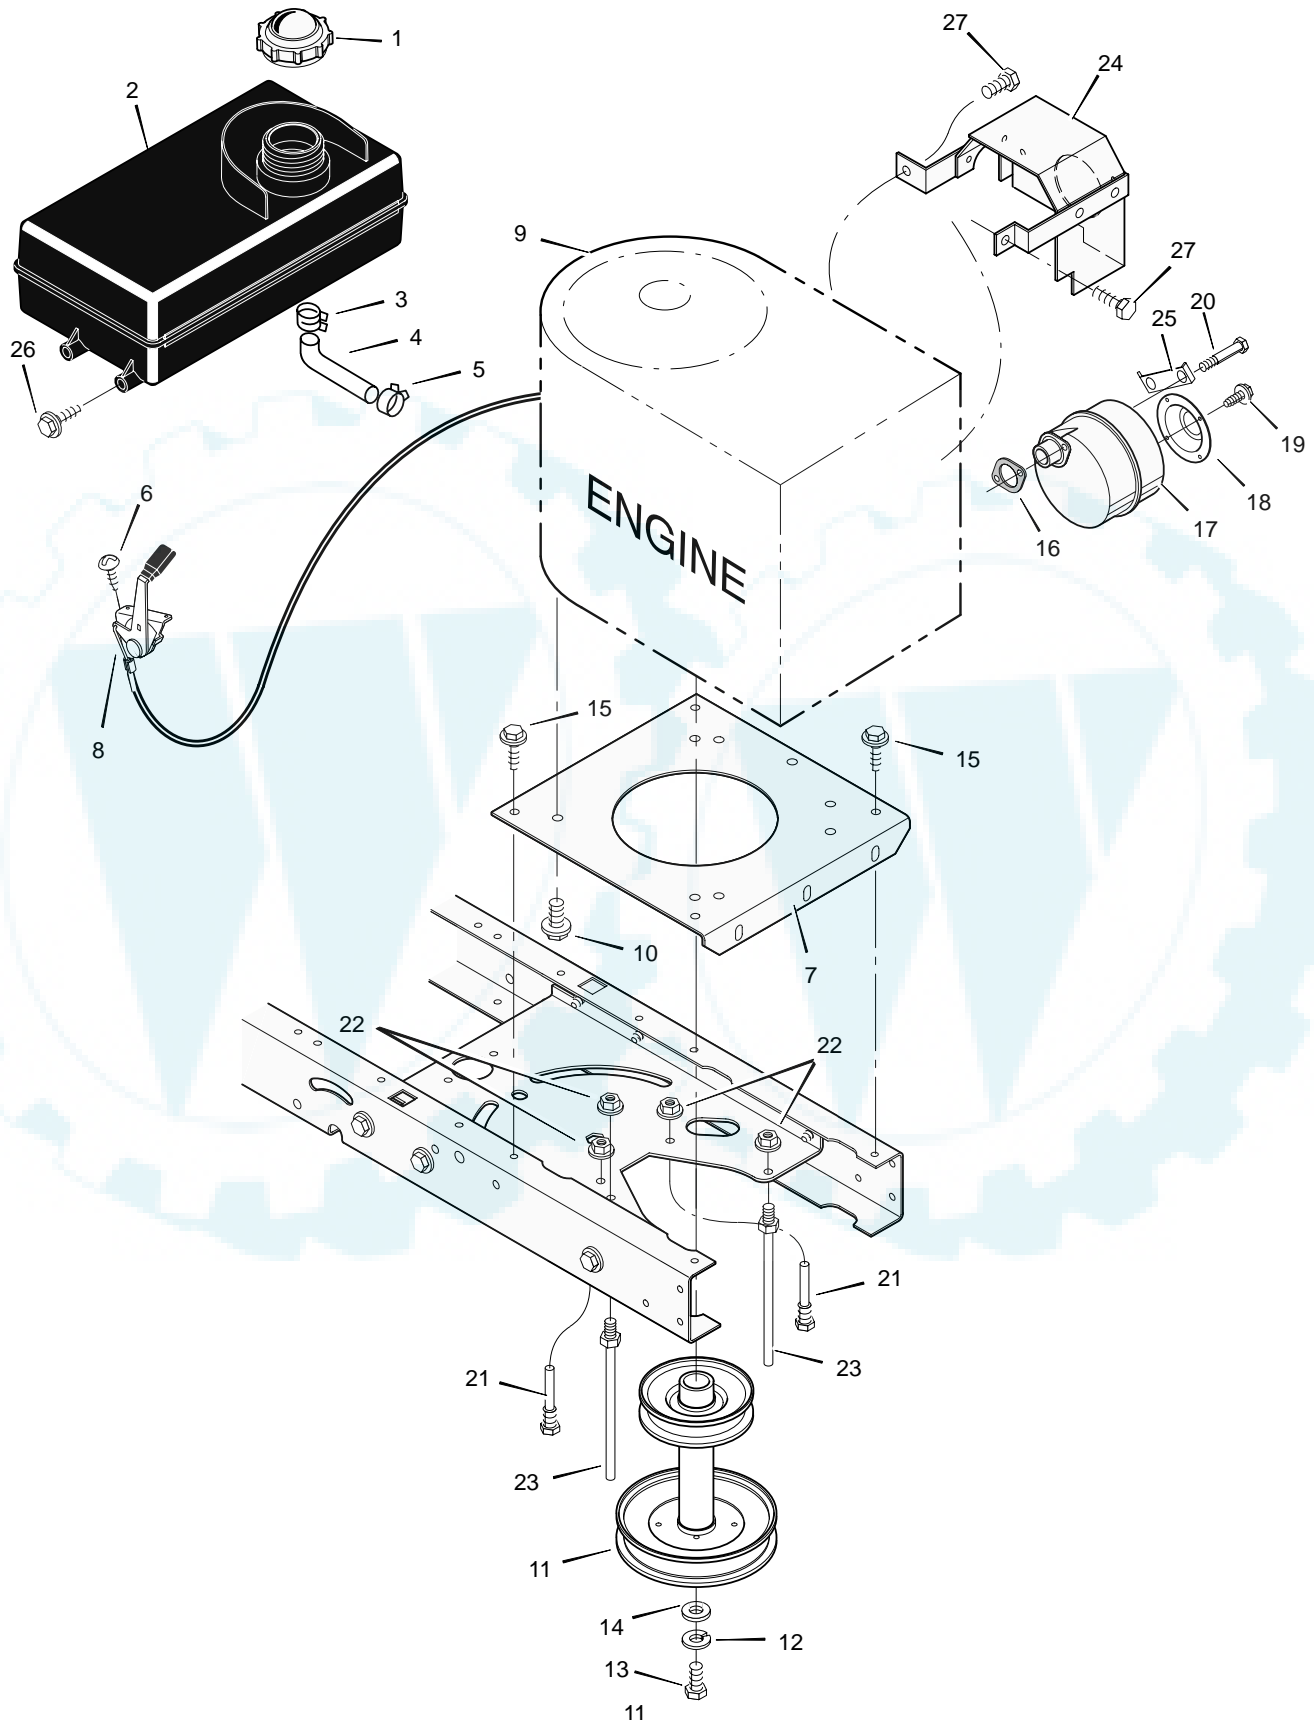

Key No.	Description	Part No.	Key No.	Description	Part No.
1	Grip	092698	26	Bolt, Hex	001x74
2	Handle, PTO	094157 Z	27	Arm Assembly, Right Lift	690386E700
3	Pad, Switch	094022 Z	28	Arm, Right Lift	094180E700
4	Bolt	0025x3	29	Plate, Lift Arm	094030E700
5	Grip	092697	30	Pin	094067
6	Spring	166x40	31	Bracket, Rear Suspension	094055E700
7	Washer	17x103	32	Bushing, Lift Tube	094065
8	Handle, Lift	690533	33	Bolt, Shoulder	009x53
9	Lever, PTO	094017 Z	34	Bracket, Pivot	094015E700
10	Bolt, Shoulder	009x39	36	Washer	17x191
11	Pin, Cotter	030x20	37	Nut, Flange	015x84
12	Washer	017x57	38	Spring	165x117
13	Link, PTO	094004 Z	39	Nut, Flange	015x68
14	Nut, Flange	015x84	40	Bracket, PTO	094005E700
15	Screw	26x249	41	Hanger, Right Deck	094026E700
16	Spring	166x39	42	Hanger, Left Deck	094027E700
17	Bracket, PTO	094018E700	43	Rod, Hanger	094158 Z
18	Spring	165x116	44	Hanger, Front	690381E700
19	Crank, PTO	690394E700	45	Nut, Flange	015x89
20	Link, Lift	094053E700	46	Pin, Cotter	030x49
21	Link, Lift Handle	094028E700	47	Pin, Threaded Shoulder	690382
22	Nut, Flange	15x118	48	Screw	026x49
23	Washer	017x57	49	Bolt, Hex	01x106
24	Pin, Hair	0031x4	50	Washer	017x38
25	Washer	017x91	51	Plate, Weight	690370E700

MODEL 312000x68A

REPAIR PARTS ENGINE MOUNT

MODEL 312000x68A

REPAIR PARTS ENGINE MOUNT

Key No.	Description	Part No.
1	Fuel Cap	092317
2	Fuel Tank	690280
3	Hose Clamp (Incl'd w/Key 2)	095197
4	Fuel Line (Must cut to Length) (Incl'd w/Key 2)	7301033
5	Hose Clamp	095197
6	Screw	26x201
7	Plate, Engine	094006E700
8	Throttle Control	091989
9	Engine*	—
10	Bolt, Engine Mount	0025x7
11	Stack Pulley Assembly	690439 Z
12	Lockwasher	019x35
13	Bolt, Hex	01x140
14	Washer	17x170
15	Screw	26x249
16	Gasket	091309
17	Muffler	091271
18	Deflector, Muffler	1001350
19	Screw	26x208
20	Bolt, Hex	01x134
21	Guide, Belt	093349
22	Nut, Flange	015x79 Z
23	Guide, Belt	094066
24	Shield, Heat	690318
25	Lock, Screw	092378
26	Screw	26x253
27	Screw	26x263