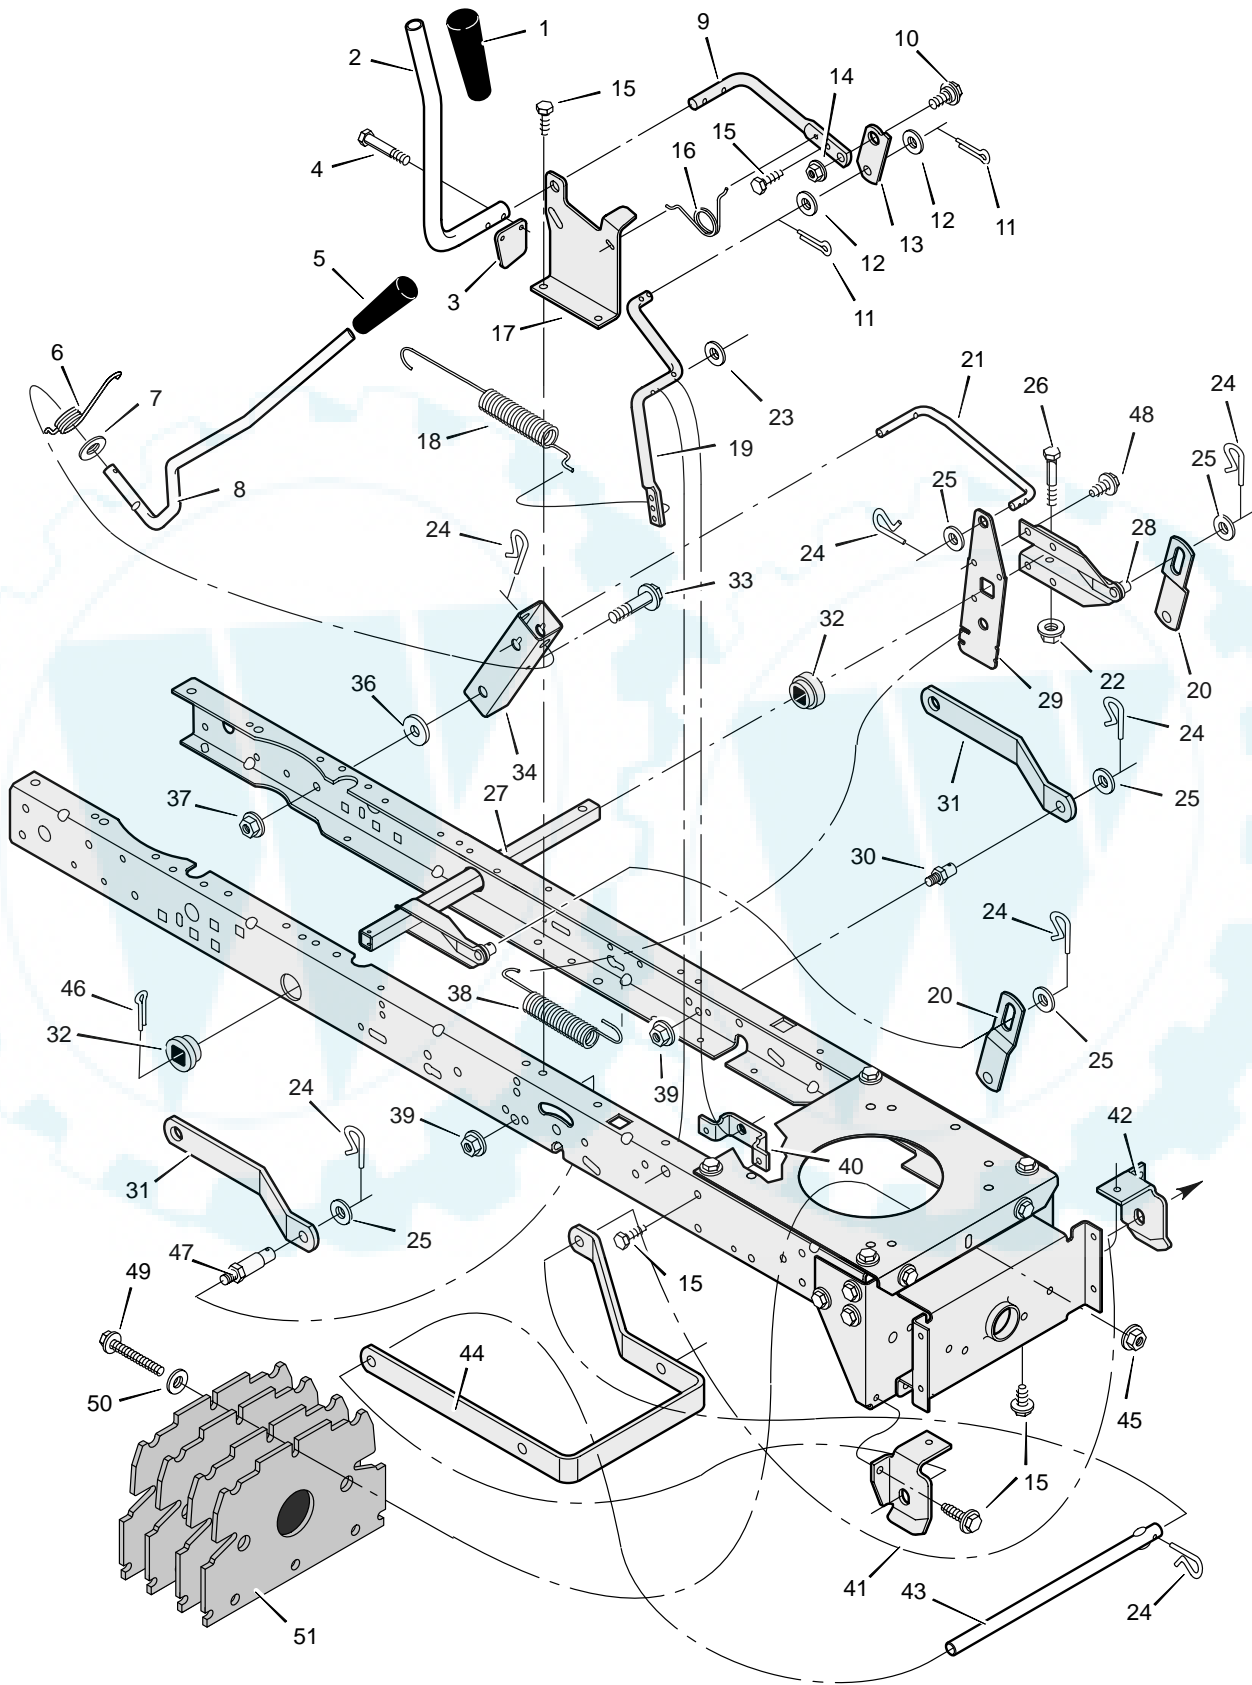

MODEL 312000x68A

REPAIR PARTS MOWER HOUSING SUSPENSION

MODEL 312000x68A

REPAIR PARTS MOWER HOUSING SUSPENSION

Key No.	Description	Part No.	Key No.	Description	Part No.
1	Grip	092698	26	Bolt, Hex	001x74
2	Handle, PTO	094157 Z	27	Arm Assembly, Right Lift	690386E700
3	Pad, Switch	094022 Z	28	Arm, Right Lift	094180E700
4	Bolt	0025x3	29	Plate, Lift Arm	094030E700
5	Grip	092697	30	Pin	094067
6	Spring	166x40	31	Bracket, Rear Suspension	094055E700
7	Washer	17x103	32	Bushing, Lift Tube	094065
8	Handle, Lift	690533	33	Bolt, Shoulder	009x53
9	Lever, PTO	094017 Z	34	Bracket, Pivot	094015E700
10	Bolt, Shoulder	009x39	36	Washer	17x191
11	Pin, Cotter	030x20	37	Nut, Flange	015x84
12	Washer	017x57	38	Spring	165x117
13	Link, PTO	094004 Z	39	Nut, Flange	015x68
14	Nut, Flange	015x84	40	Bracket, PTO	094005E700
15	Screw	26x249	41	Hanger, Right Deck	094026E700
16	Spring	166x39	42	Hanger, Left Deck	094027E700
17	Bracket, PTO	094018E700	43	Rod, Hanger	094158 Z
18	Spring	165x116	44	Hanger, Front	690381E700
19	Crank, PTO	690394E700	45	Nut, Flange	015x89
20	Link, Lift	094053E700	46	Pin, Cotter	030x49
21	Link, Lift Handle	094028E700	47	Pin, Threaded Shoulder	690382
22	Nut, Flange	15x118	48	Screw	026x49
23	Washer	017x57	49	Bolt, Hex	01x106
24	Pin, Hair	0031x4	50	Washer	017x38
25	Washer	017x91	51	Plate, Weight	690370E700