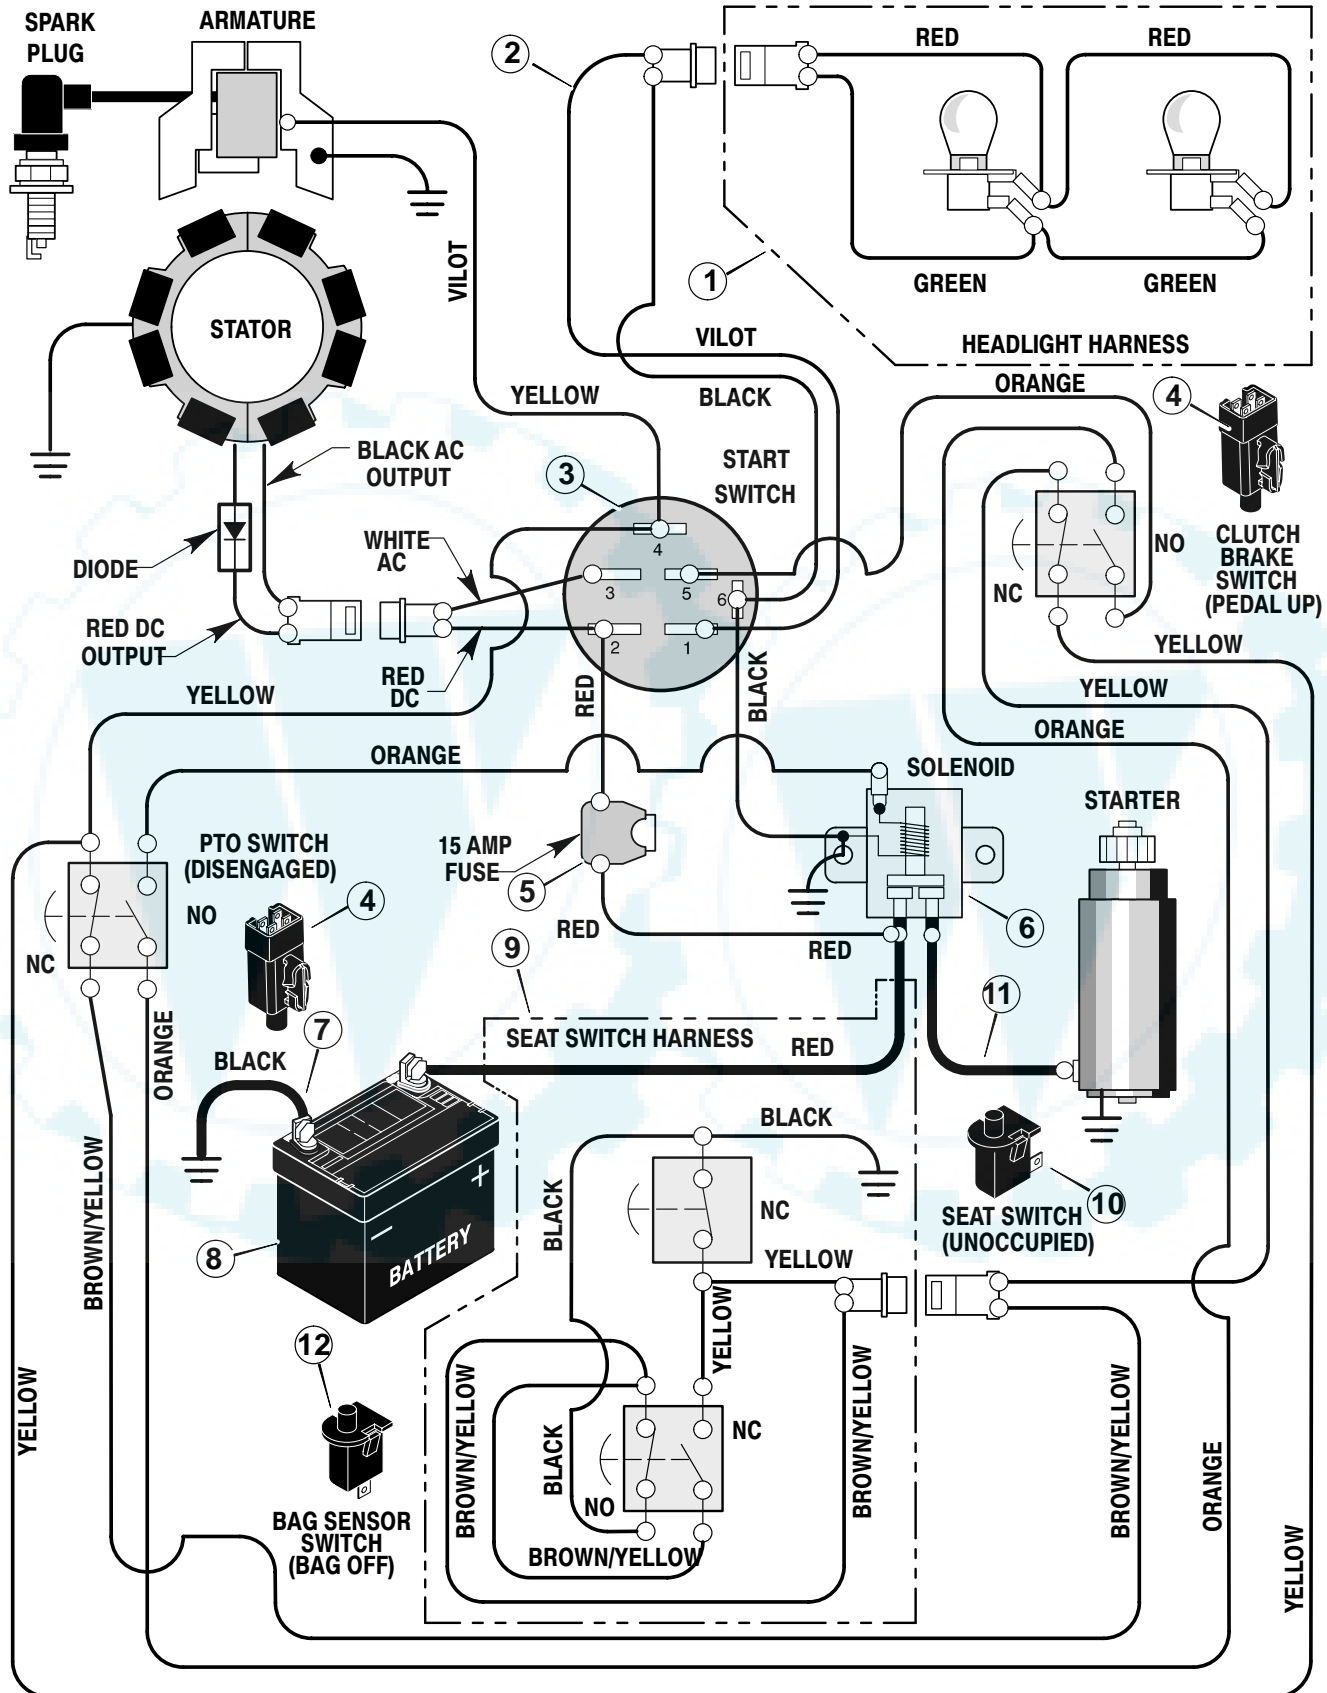

MODEL 312000x68A

REPAIR PARTS ENGINE MOUNT

MODEL 312000x68A

REPAIR PARTS ENGINE MOUNT

Key No.	Description	Part No.
1	Fuel Cap	092317
2	Fuel Tank	690280
3	Hose Clamp (Incl'd w/Key 2)	095197
4	Fuel Line (Must cut to Length) (Incl'd w/Key 2)	7301033
5	Hose Clamp	095197
6	Screw	26x201
7	Plate, Engine	094006E700
8	Throttle Control	091989
9	Engine*	—
10	Bolt, Engine Mount	0025x7
11	Stack Pulley Assembly	690439 Z
12	Lockwasher	019x35
13	Bolt, Hex	01x140
14	Washer	17x170
15	Screw	26x249
16	Gasket	091309
17	Muffler	091271
18	Deflector, Muffler	1001350
19	Screw	26x208
20	Bolt, Hex	01x134
21	Guide, Belt	093349
22	Nut, Flange	015x79 Z
23	Guide, Belt	094066
24	Shield, Heat	690318
25	Lock, Screw	092378
26	Screw	26x253
27	Screw	26x263

MODEL 312000x68A

**REPAIR PARTS
ELECTRICAL SYSTEM**

Key No.	Description	Part No.
1	Harness, Light Wire	250x92
	Socket, Light	092372
	Bulb, Light	090084
2	Harness, Chassis Wire	250x93
3	Switch, Ignition	092377
	Key, Ignition	020729
	Nut, Hex	091489
	Cap, Ignition	091488
4	Switch, Limit	094136
5	Fuse	054212
	Holder, Fuse	407078
6	Solenoid	094613
	Screw, Mounting	26x229
	Locknut	15x116
7	Cable, Battery Ground	024x32
	Screw, Ground Cable	26x213
8	Battery	021075
	Bolt, Carriage	002x82
	Wingnut	014x79
	Boot, Battery –Positive	690604
9	Harness, Seat Switch Wire	250x94
10	Switch, Seat Sensor	094159
11	Cable	024x31
12	Switch, Bag Sensor	690106