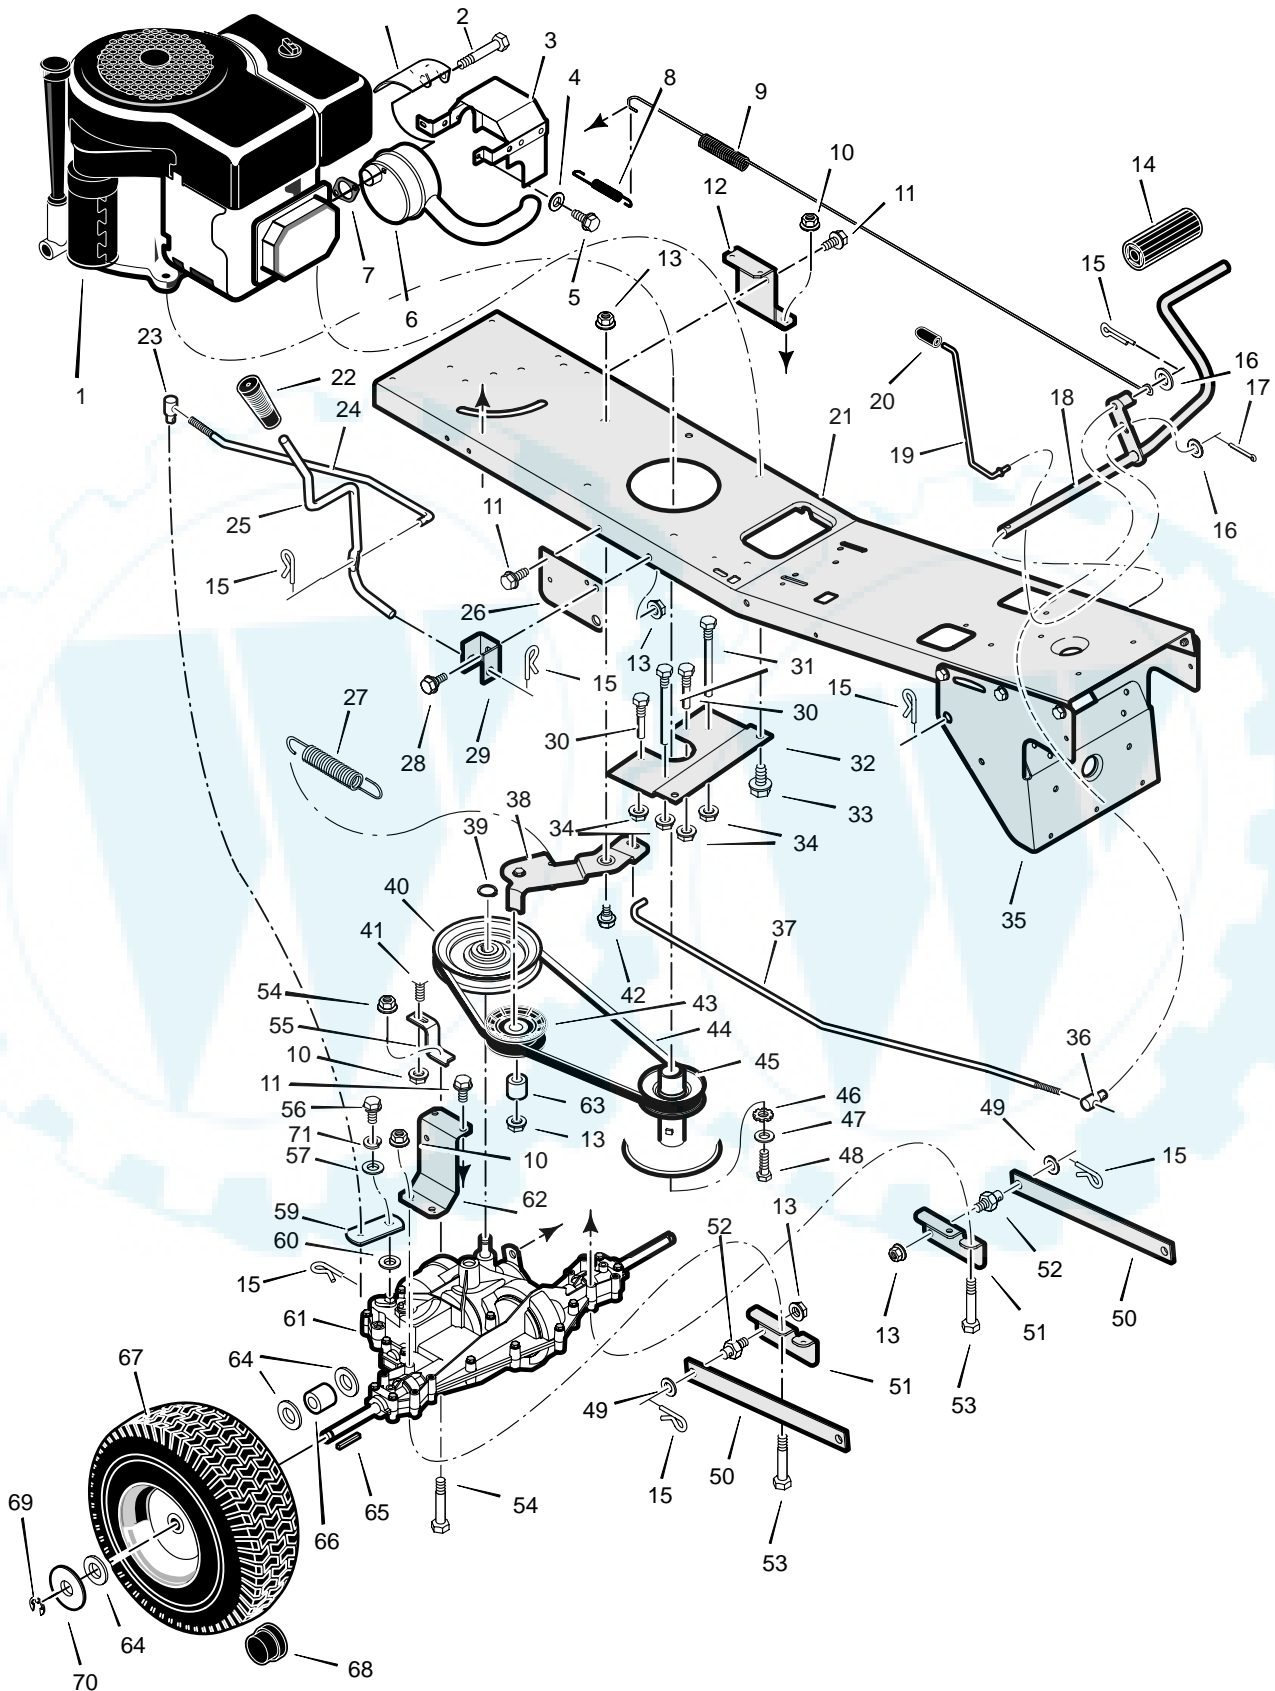

MODEL 309005x51A

REPAIR PARTS MOTION DRIVE

MODEL 309005x51A

REPAIR PARTS MOTION DRIVE

Key No.	Description	Part No.	Key No.	Description	Part No.
1	Engine, Briggs & Stratton	1401154	36	Nut, Adjusting	94815
2	Bolt, Hex – Muffler	1x118	37	Rod, Clutch	1401078
3	Shield Assembly, Heat	1401152	38	Clutch Arm Assembly	1401128
4	Lockwasher	18x32	39	Ring, Retainer	11x7
5	Screw	25x2	40	Pulley, Drive	1401077
6	Muffler	1401153	41	Bolt, Carriage	2x53
7	Gasket, Muffler	91309	42	Bolt, Shoulder	9x39
8	Spring, Extension	165x75	43	Pulley, Idler	690410
9	Spring, Extension	165x148	44	Belt, Motion Drive	37x110
10	Nut	15x88	45	Pulley, Split Stack	1401066
11	Screw	26x249	46	Washer, Star	19x35
12	Bracket, Transaxle –Left	1401042	47	Washer	17x170
13	Nut, Flange	15x84	48	Bolt, Hex	1x140
14	Cover, Pedal	21544	49	Washer	17x102
15	Pin, Cotter	30x20	50	Arm, Rear	1401031
16	Washer	17x53	51	Bracket, Rear Hanger	1401039
17	Pin, Cotter	30x20	52	Pin, Threaded Shoulder	94067
18	Pedal Assembly	1401127E200	53	Bolt, Hex	1x155
19	Rod, Parking Brake	1401112	54	Bolt	180087
20	Grip, Parking Brake Rod	91079	55	Bracket, Torque Reactor	1401051
21	Frame	1401029E200	56	Screw	1x145
22	Grip, Shift Lever	92697	57	Washer, Shift Yoke	710657
23	Nut, Adjusting	1401148	59	Yoke, Shift	1401093
24	Link, Shift	1401122	60	Washer	17x148
25	Lever, Shift	1401111	61	Transaxle, Peerless	1401091
26	Bracket, Lift Pivot	1401032	62	Bracket, Transaxle	1401042
27	Spring, Extension	165x147	63	Spacer	690369
28	Bolt, Shoulder	9x39	64	Washer	17x160
29	Bracket, Pivot	1401043	65	Key, Square	56534
30	Guide, Belt –Short	1401104	66	Spacer, Rear Wheel	1401103
31	Guide, Belt –Long	1401105	67	Wheel, Rear –15"	1401120
32	Plate, Belt Guide	1401057	68	Cap, Hub	94618
33	Bolt	25x7	69	E–Ring	11x3
34	Nut, Flange	15x79	70	Washer	17x195
35	Bracket, Support	1401059	71	Lockwasher, Split	18x32

* When you order a tire, make sure to give the brand name of the tire so that the tread pattern on the tire will match.

** For information on Replacement Parts see the Central Parts Distributor in your area.