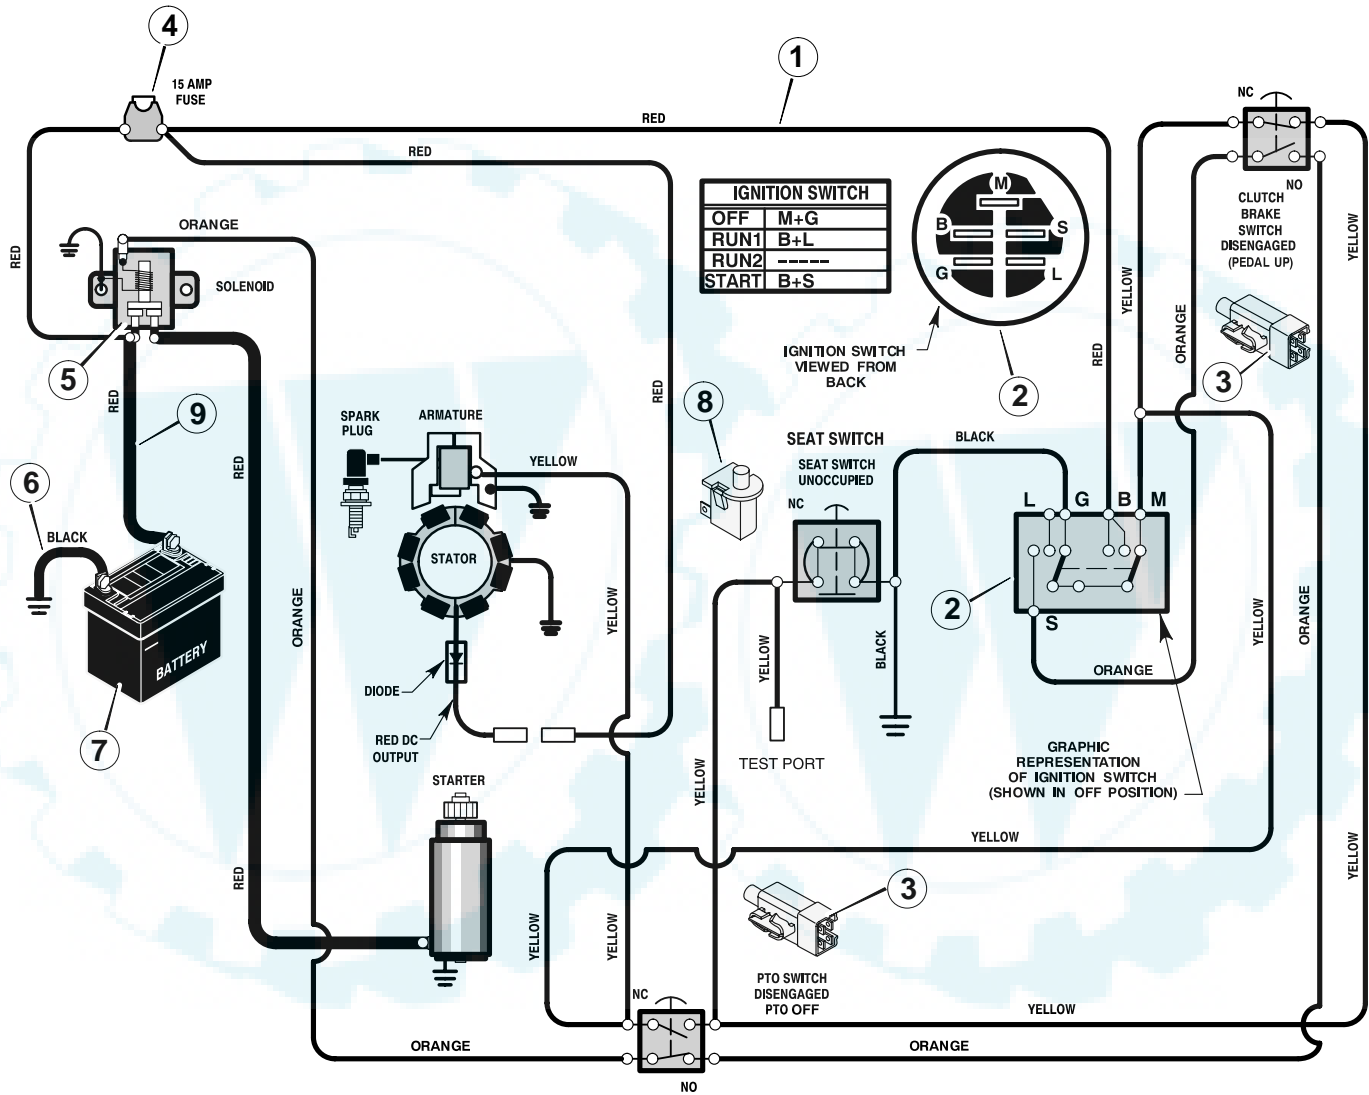

MODEL 309005x51A

REPAIR PARTS
ELECTRICAL SYSTEM

MODEL 309005x51A

**REPAIR PARTS
ELECTRICAL SYSTEM**

Key No.	Description	Part No.
1	Harness, Chassis Wire	250x103
2	Switch, Ignition	1401149
	Key, Ignition	327349
	Nut, Hex	
	Cap, Ignition	
3	Switch, Limit	94136
4	Fuse	54212
	Holder, Fuse	407078
5	Solenoid	94613
	Screw, Mounting	26x214
	Locknut	15x116
6	Cable, Battery Ground	24x37
	Screw, Ground Cable	
7	Battery	92739
	Bolt, Carriage	2x82
	Wingnut	14x79
8	Switch, Seat Sensor	94159
9	Cable, Red Batery	24x24
	Boot, Positive Terminal	690604