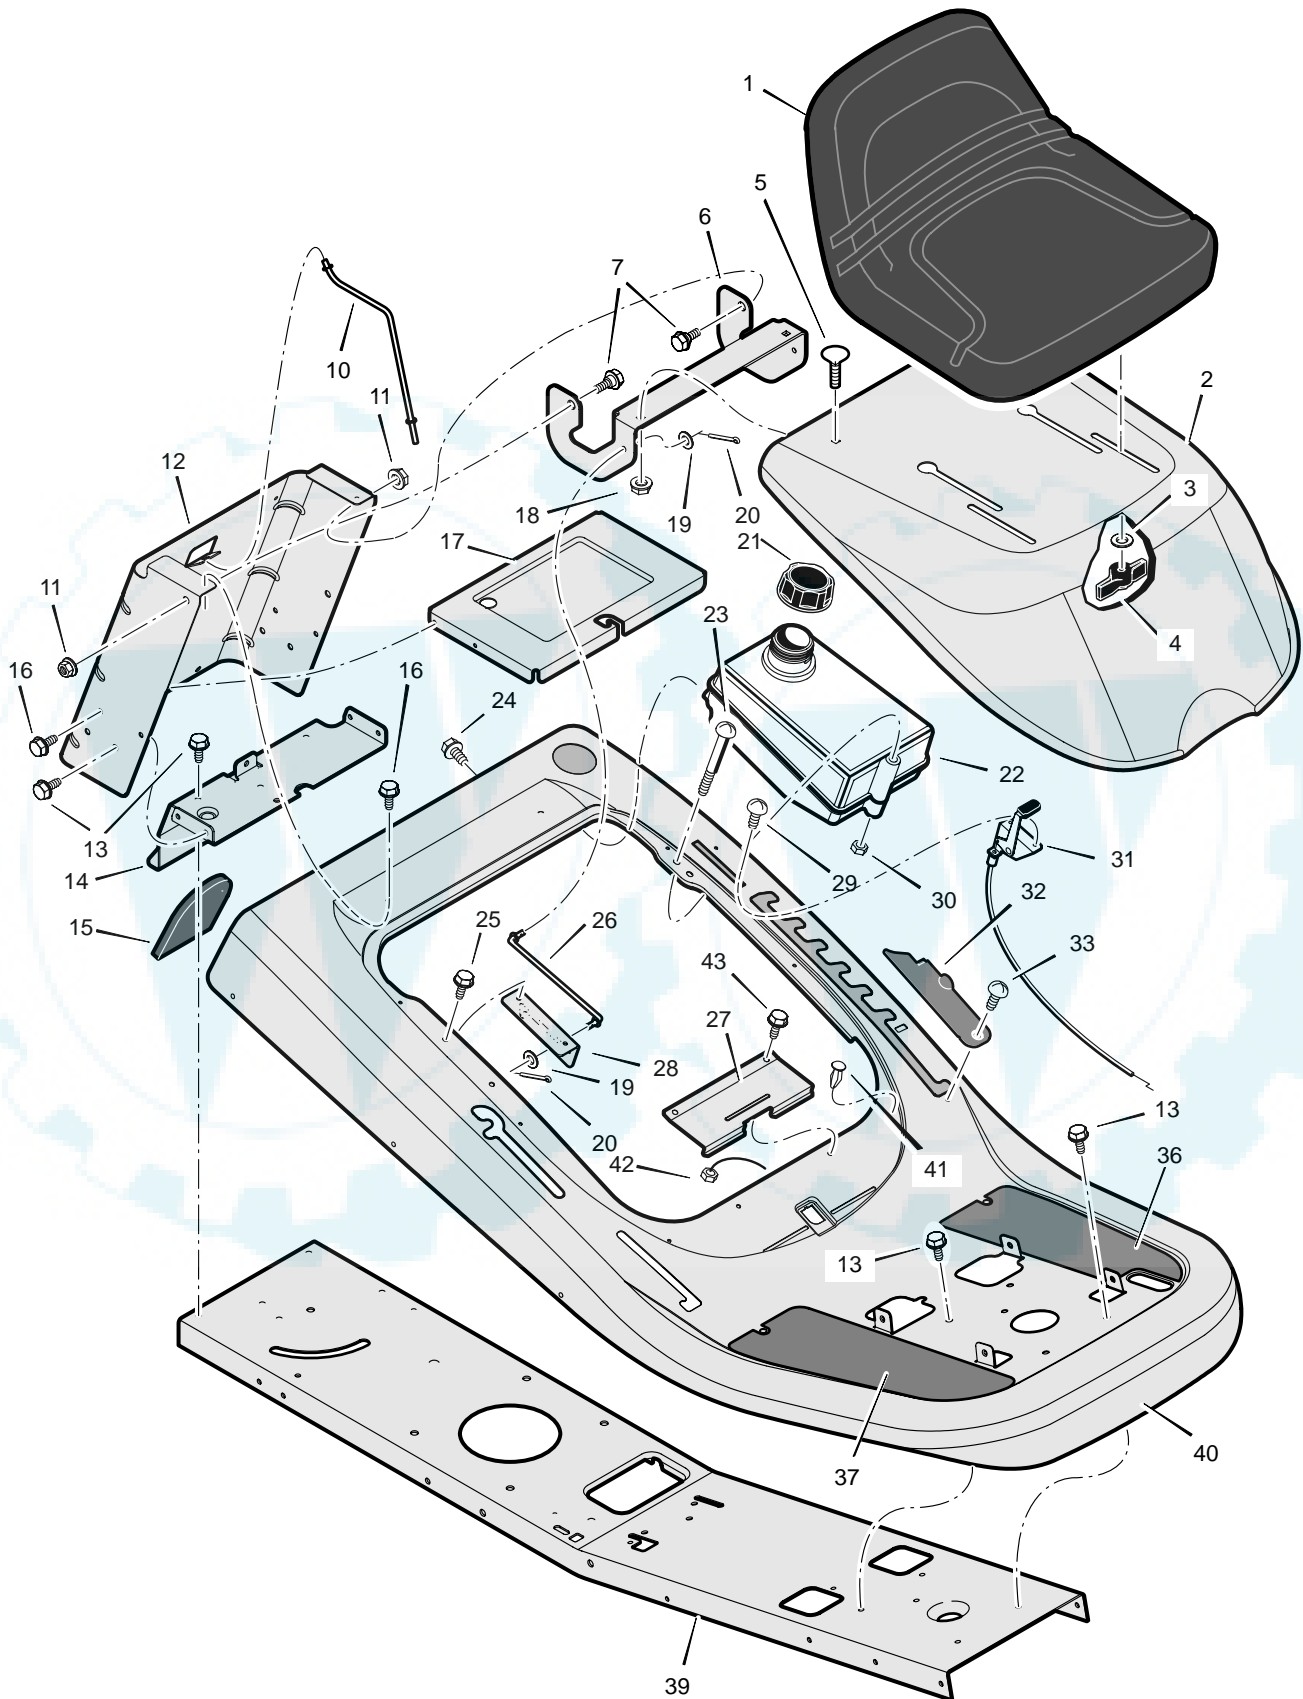

MODEL 309005x51A

**REPAIR PARTS
CHASSIS & HOOD**

MODEL 309005x51A

REPAIR PARTS CHASSIS & HOOD

Key No.	Description	Part No.	Key No.	Description	Part No.
1	Seat	690566	23	Screw	6x111
2	Hood	1401027E200	24	Screw	710246
3	Washer	17x47	25	Screw	710197
4	Bolt, Wing	1001054	26	Rod, Hood Prop	1401110
5	Bolt, Carriage	2x53	27	Spring, Seat Deck	1401041E200
6	Bracket, Hinge	1401036	28	Bracket, Prop Rod	1401056E200
7	Bolt, Shoulder	9x29	29	Screw	26x201
10	Rod, Battery	1401113	30	Nut, NY-Lock	15x116
11	Nut, Flange	15x84	31	Control, Throttle	1401169
12	Plate, Rear	1401025E200	32	Cover, Detent	1401084
13	Screw	26x249	33	Bolt, Shoulder	9x47
14	Plate, Hitch	1401050E200	36	Footmat, Left	1401145
15	Cover	1401086	37	Footmat, Right	1401144
16	Screw	26x263	39	Frame	1401029E200
17	Tray, Battery	1401076E200	40	Deck, Seat	1401026E200
18	Nut, Flange	15x79	41	Bumper	94744
19	Washer	17x47	42	Nut	782585
20	Pin, Cotter	30x20	43	Screw	25x2
21	Cap, Fuel Tank	92317	--	Book, Instruction	F-010600J
22	Tank, Fuel	1401071			