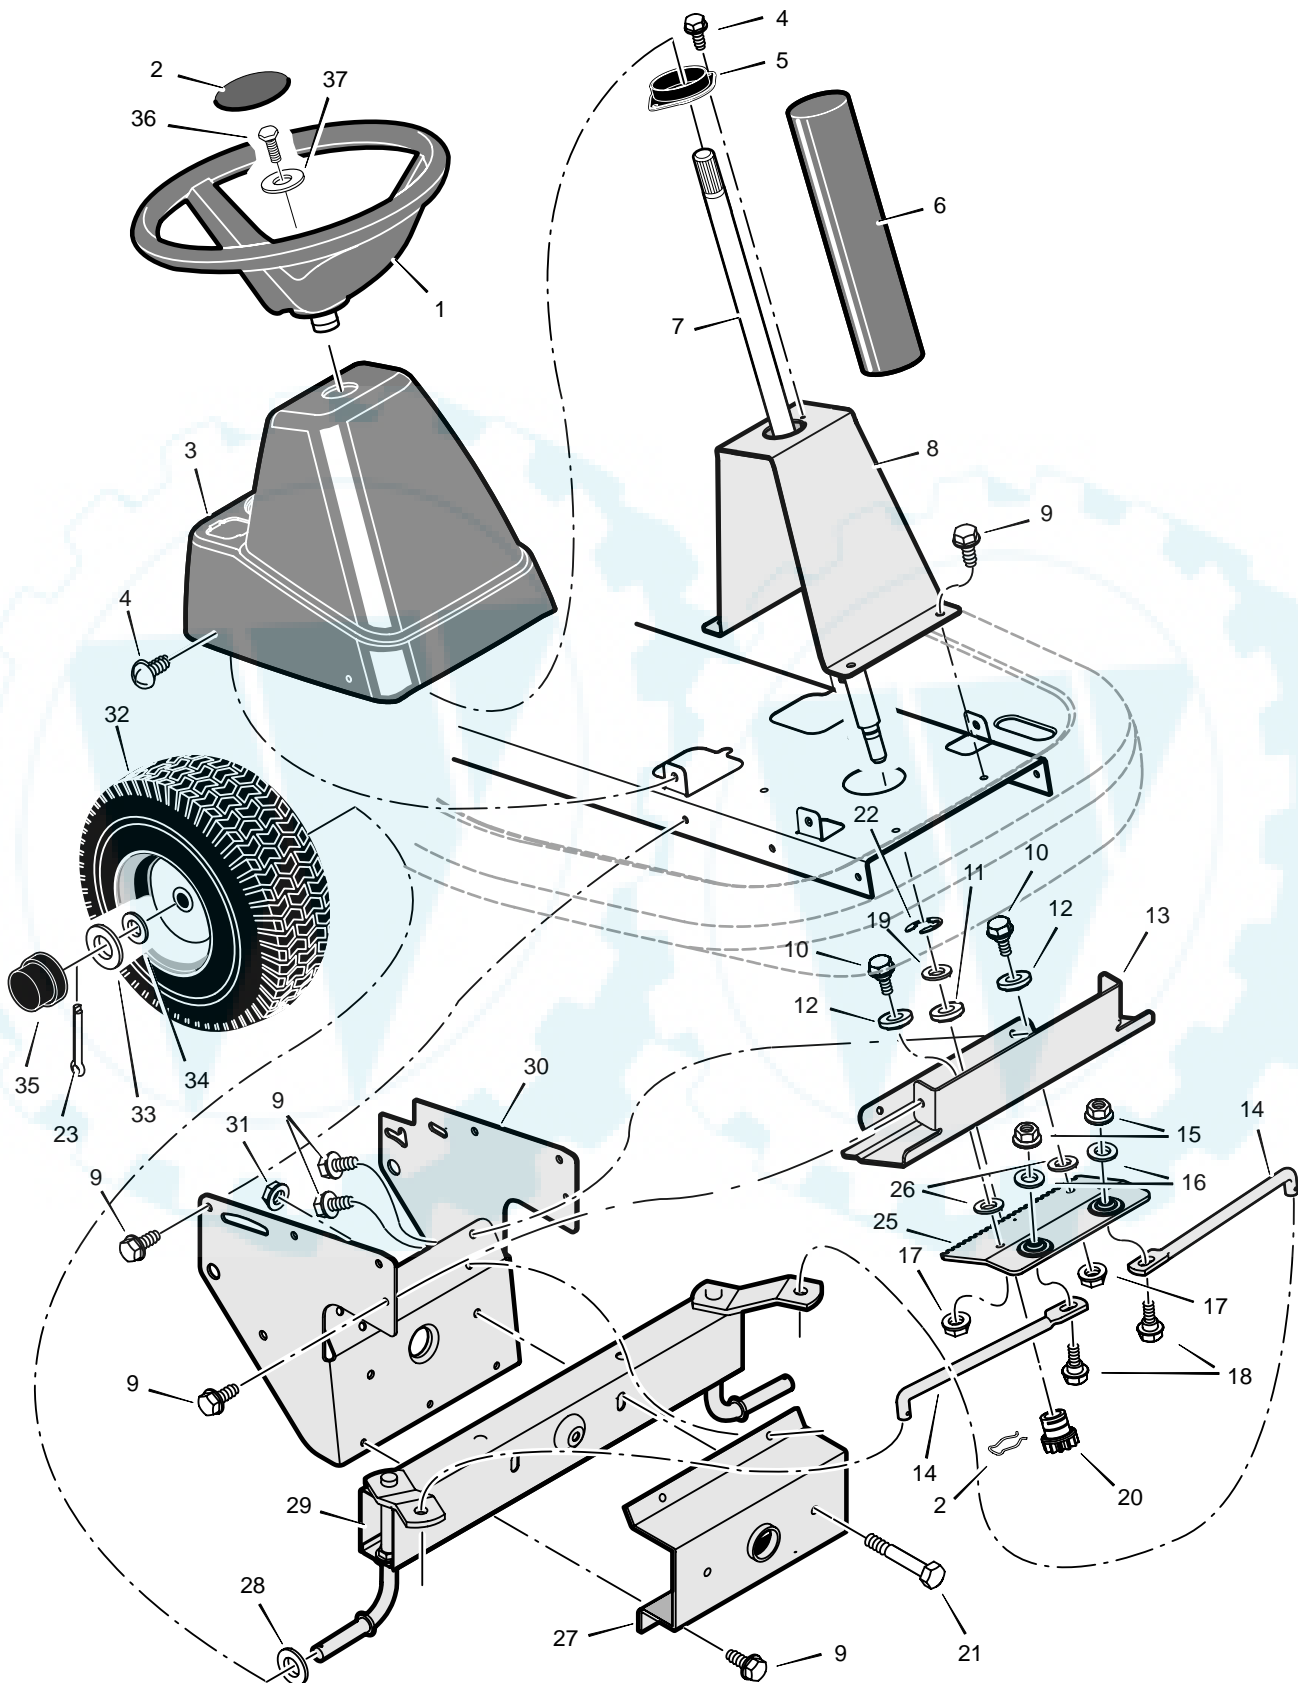

MODEL 309005x51A

**REPAIR PARTS
STEERING**

MODEL 309005x51A

REPAIR PARTS STEERING

Key No.	Description	Part No.	Key No.	Description	Part No.
1	Wheel, Steering	1401200	19	Washer	17x118
2	Cap, Steering	1401201	20	Gear, Pinion	1401099
3	Console, Low –Black	1401044	21	Bolt, Hex	1x146
--	Console, Low –Grey	1401045	22	E–Ring, Retainer	11x28
4	Screw	26x270	23	Pin, Cotter	137185
5	Bearing, Upper Steering	1401090	25	Rack, Steering	1401046
6	Tube, Steering	1401107	26	Washer	785373
7	Shaft, Steering	1401100	27	Bracket, Axle Front	1401060
8	Support, Steering	1401055	28	Washer	17x157
9	Screw	26x249	29	Axle & Spindle Assembly	1401126
10	Bolt, Shoulder	9x67	30	Bracket, Support	1401059
11	Bearing, Lower Steering	1401098	31	Nut, Flange	15x118
12	Roller	1401102	32	Wheel, Front	1401143
13	Plate, Gear Mounting	1401058	33	Washer	17x197
14	Link, Drag	1401123	34	Washer	17x157
15	Nut, Flange	15x84	35	Cap, Hub	94618
16	Washer	17x104	36	Bolt	711719
17	Nut, Flange	15x88	37	Washer	711720
18	Bolt, Hex	1x111			

* When you order a tire, make sure to give the brand name of the tire so that the tread pattern on the tire will match.