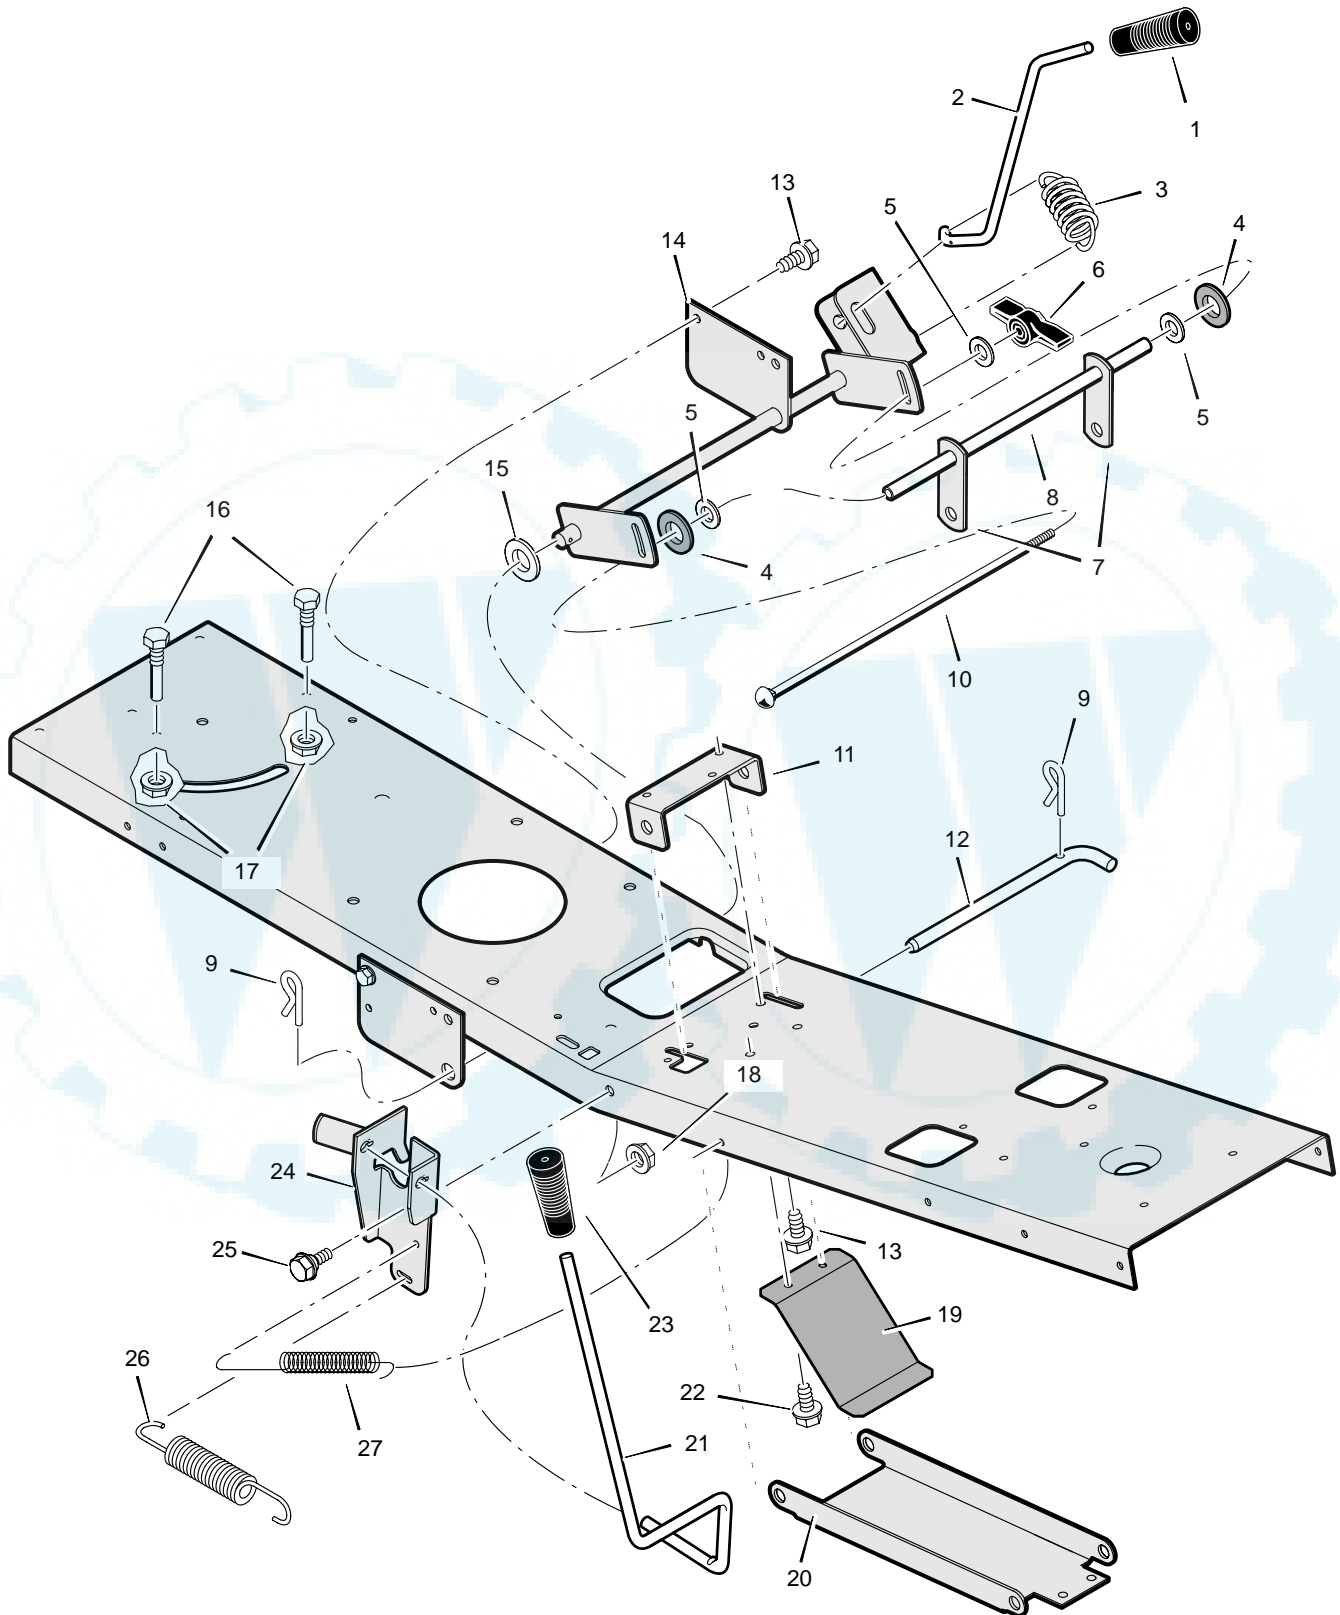

MODEL 309005x51A

**REPAIR PARTS
MOWER HOUSING SUSPENSION**

MODEL 309005x51A

**REPAIR PARTS
MOWER HOUSING SUSPENSION**

Key No.	Description	Part No.	Key No.	Description	Part No.
1	Grip, Lift Lever	92697	15	Washer	17x165
2	Lever, Lift	1401117	16	Screw, Guide	93349
3	Spring, Extension	165x154	17	Nut, Flange	15x79
4	Pad, Friction	94137	18	Nut, Flange	15x84
5	Washer	17x45	19	Spring, Leaf	1401147
6	Wingnut	95004	20	Hanger, Front	1401040
7	Link, Lift	1401033	21	Lever, PTO	1401116
8	Tube, Spacer	1401096	22	Screw	26x263
9	Pin, Hair	31x4	23	Grip, PTO	94198
10	Bolt, Carriage	2x93	24	Bracket, PTO	1401199
11	Bracket, Front Hanger Pivot	1401030	25	Bolt, Shoulder	9x42
12	Pin, Front Hanger	1401118	26	Spring, Extension	165x149
13	Screw	26x249	27	Spring, Extension	165x92
14	Arm Assembly, Lifter	1401129