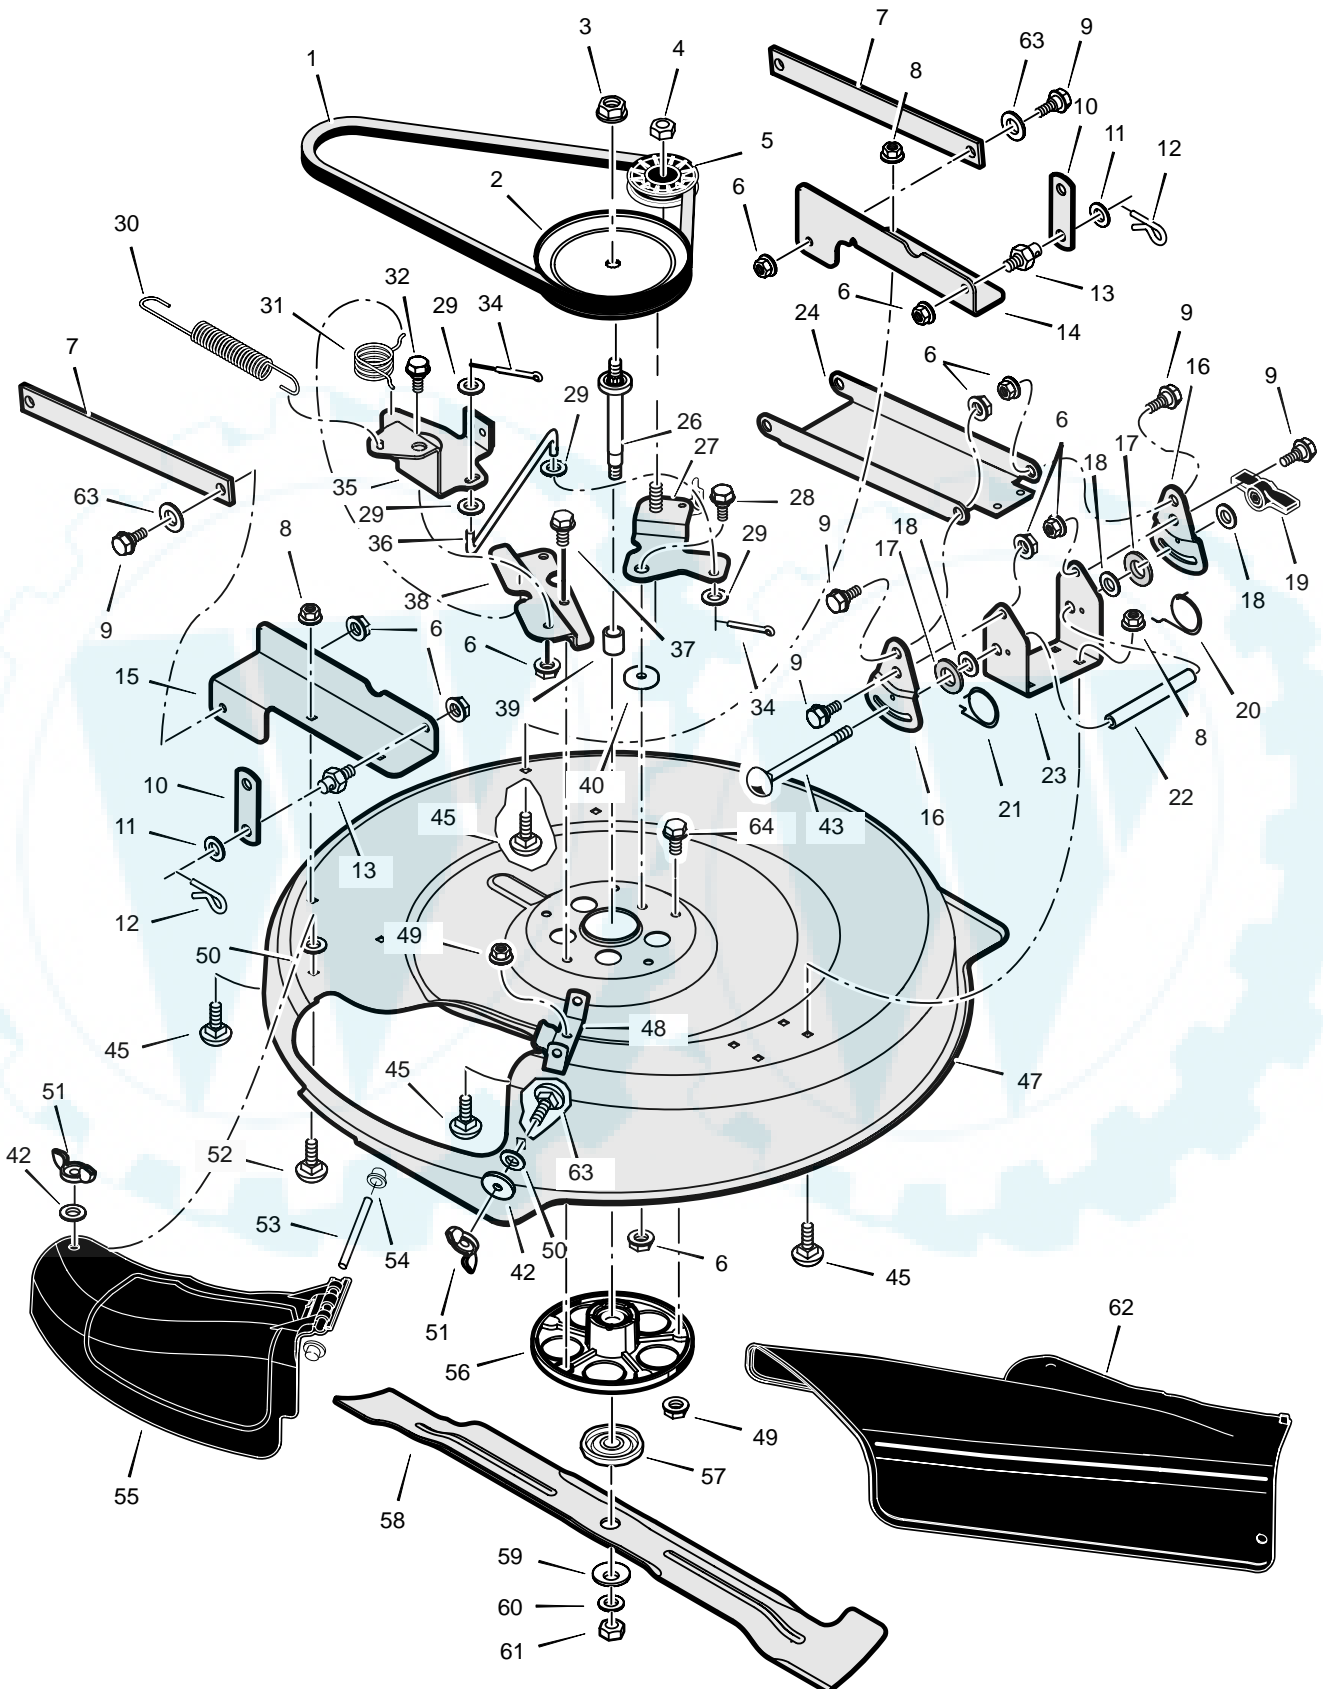

MODEL 309005x51A

REPAIR PARTS MOWER HOUSING

MODEL 309005x51A

REPAIR PARTS MOWER HOUSING

Key No.	Description	Part No.	Key No.	Description	Part No.
1	Belt, Blade Drive	37x111	32	Bolt, Shoulder	9x42
2	Pulley, Input	1401092	34	Pin, Cotter	30x20
3	Locknut	15x121	35	Arm Assembly, Brake	1401185
4	Nut, Flange	15x98	36	Link, Idler Arm	1401119
5	Pulley, Idler	690410	37	Bolt	25x7
6	Nut, Flange	15x84	38	Bracket, Brake Mounting	1401052
7	Arm, Rear	1401031	39	Spacer, Jackshaft	1401094
8	Nut, Flange	15x79	40	Washer	1401097
9	Bolt, Shoulder	9x58	42	Washer	19x45
10	Link, Lift	1401033	43	Bolt, Carriage	2x94
11	Washer	17x102	45	Bolt, Carriage	2x53
12	Pin, Hair	31x4	47	Housing, Blade	1401028
13	Pin, Threaded Shoulder	94067	48	Hinge, Mulching Cover	1401106
14	Bracket, Left Rear	1401047	49	Nut, Flange	15x88
15	Bracket, Right Rear	1401048	50	Nut, Speed	28x76
16	Plate, Adjustment	1401038	51	Wingnut	14x86
17	Pad, Friction	94137	52	Bolt, Carriage	2x74
18	Washer	17x45	53	Rod, Chute Deflector	91767
19	Wingnut	95004	54	Cap, Push	28x23
20	Spring, Left Torsion	166x43	55	Cover, Mulch	1401080
21	Spring, Right Torsion	166x42	56	Mandrel Housing	94305
22	Tube, Spacer	1401095	57	Adapter, Blade	92466
23	Bracket, Deck	1401037	58	Blade	1401079
24	Hanger, Front	1401040	59	Washer, Cup	17x166
26	Shaft, Splined	1401065	60	Washer	17x165
27	Arm, Idler	1401186	61	Nut, Blade Mount	15x100
28	Bolt, Shoulder	9x39	62	Deflector, Chute	1401081
29	Washer	17x47	63	Bolt, Carriage	2x74
30	Spring, Extension	165x149	64	Bolt	1x84
31	Spring, Torsion	166x46