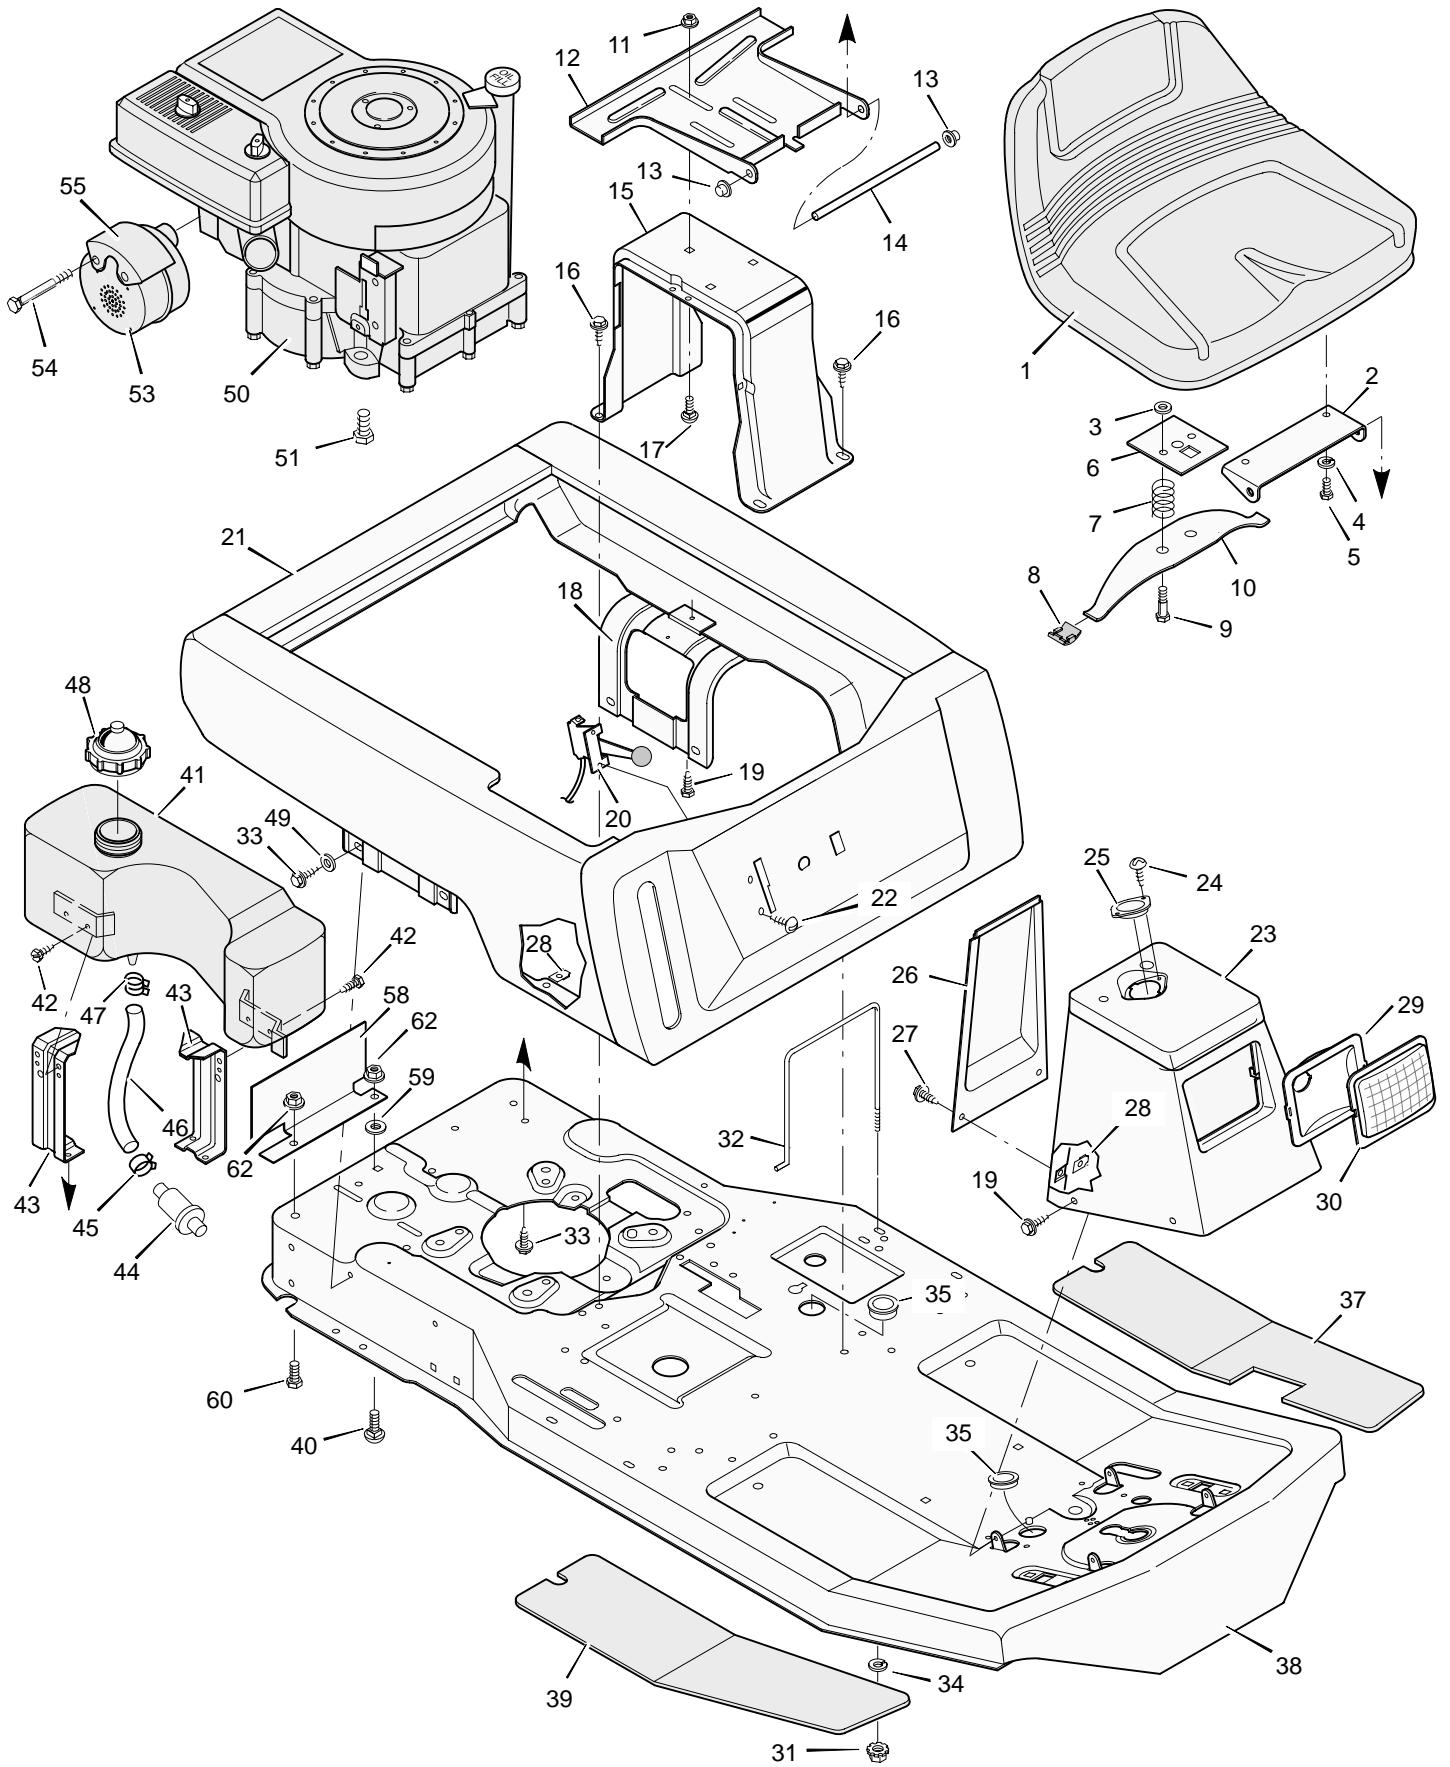

MODEL 30540x66F

REPAIR PARTS BODY CHASSIS

MODEL 30540x66F

REPAIR PARTS MOTION DRIVE

MODEL 30540x66F

REPAIR PARTS STEERING

MODEL 30540x66F

REPAIR PARTS MOWER HOUSING SUSPENSION

MODEL 30540x66F

REPAIR PARTS MOWER HOUSING