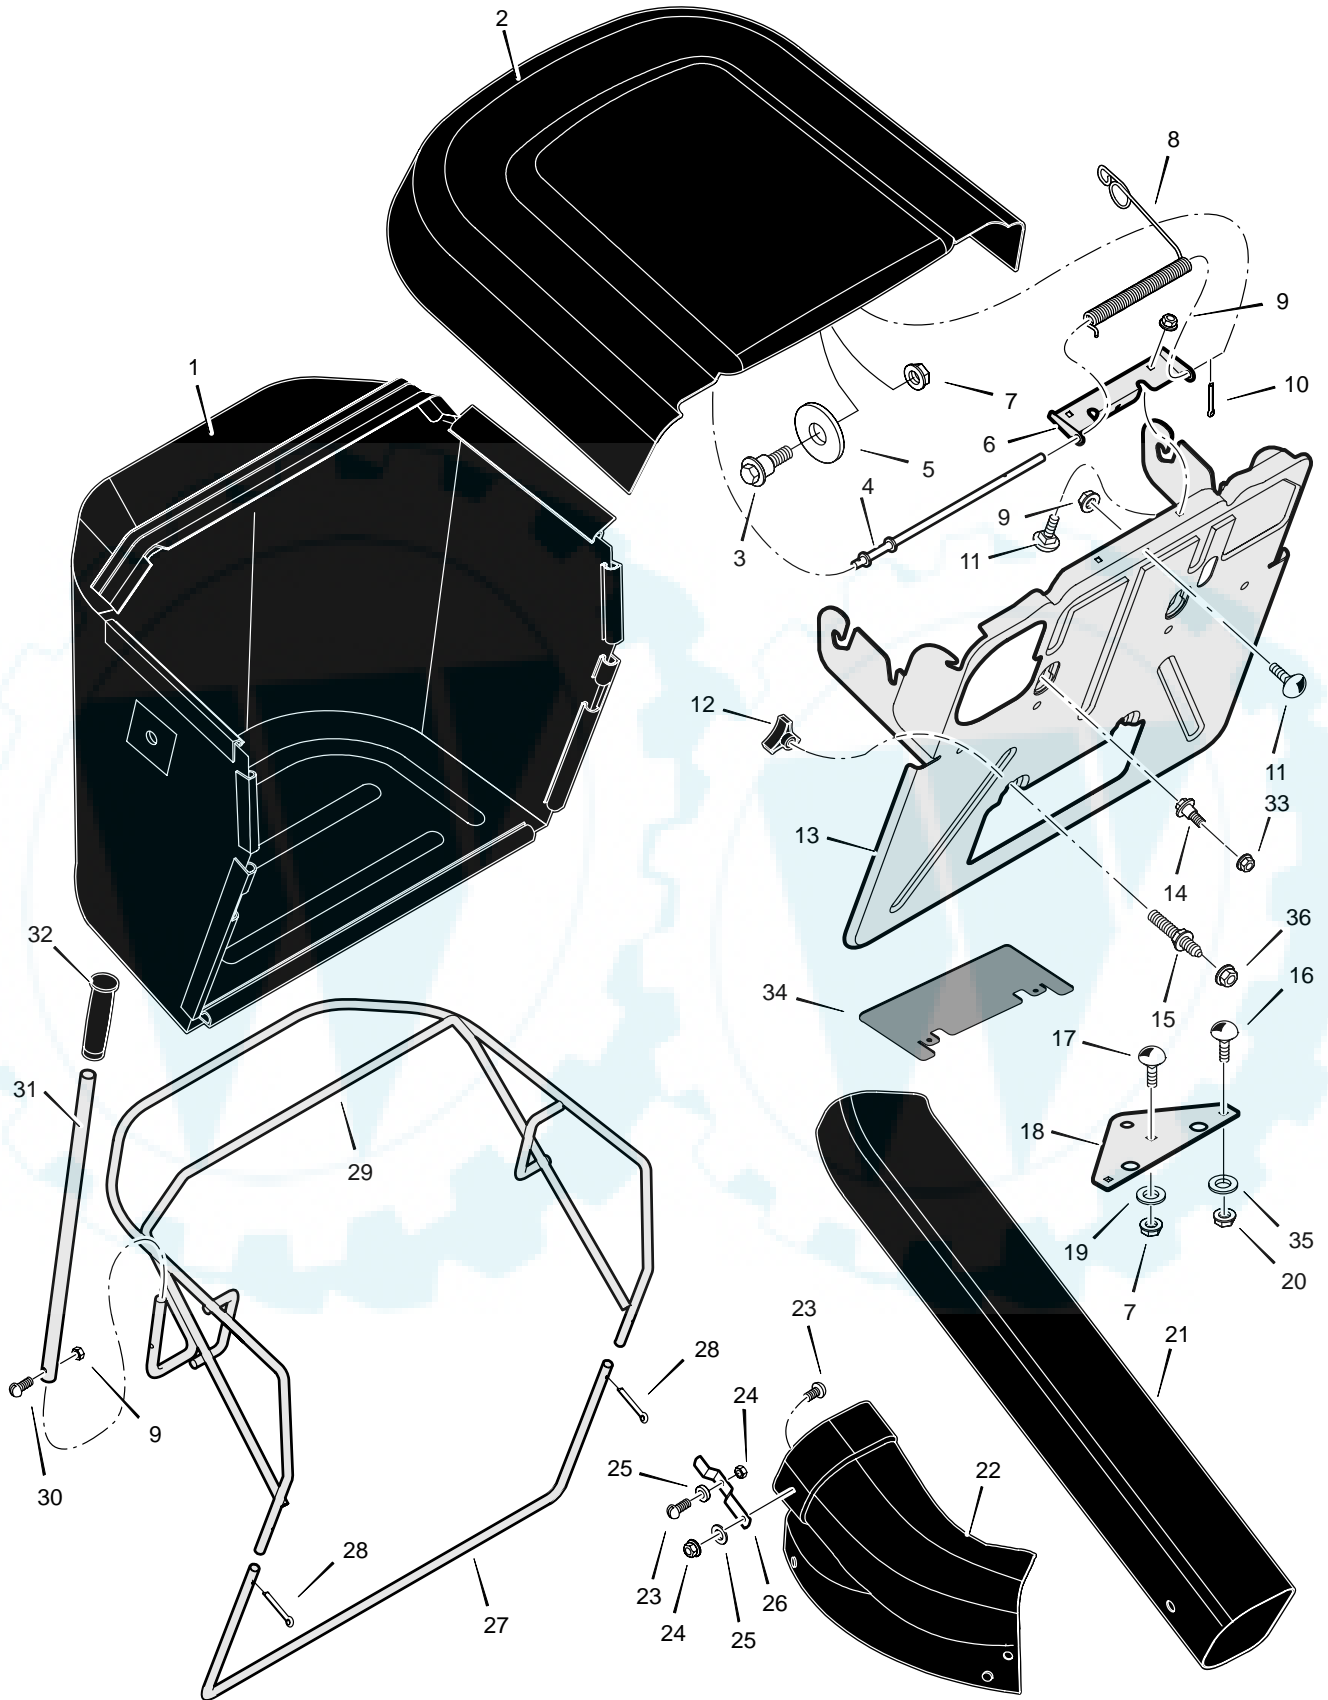

**MODELS 247930x50A**

**REPAIR PARTS**

## MODELS 247930x50A

## REPAIR PARTS

Key No.	Description	Part No.	Key No.	Description	Part No.
1	Bag, Cloth	1401246	20	Nut	015x88
2	Cover, Bag (Red)	1401083	21	Tube, Connecting	1401089
3	Bolt, Shoulder	009x13	22	Tube, Extension	1401088
4	Rod, Bag Lid	1401168	23	Bolt	006x91
5	Washer	17x152 Z	24	Acorn Nut	014x77
6	Hinge, Bag Top	1401190E701	25	Washer	17x180
7	Nut	015x84	26	Spring, Leaf	1401175
8	Spring, Torsion	166x47	27	Tube, Bag Frame	1401155E701
9	Nut	015x89	28	Pin, Cotter	030x20
10	Pin, Cotter	030x50	29	Frame, Bag	1401167E701
11	Bolt, Carriage	002x82	30	Bolt	001x94
12	Knob	740227	31	Lever, Dump	1401141E701
13	Assembly, Bag Plate & Hanger	1401182E701	32	Grip	1401176
14	Bolt, Shoulder	9x70	33	Nut, Flange	015x85
15	Stud, Double End	6x110	34	Baffle, Bag Plate	1401242
16	Bolt, Carriage	002x53	35	Washer	17x212
17	Bolt, Carriage	002x57	36	Nut	015x79
18	Bracket, Hitch Extension	1401178E701	—	Book, Instruction	F-020901L
19	Washer	17x104			