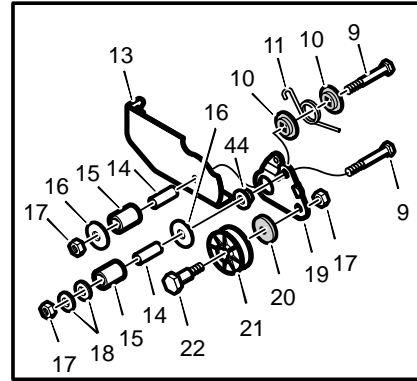

MODEL 22865x14B

REPAIR PARTS

MODEL 22865x14B

REPAIR PARTS

Key No.	Description	Part No.	Key No.	Description	Part No.
1	Housing	7501003	34	Cover, Dust	71780
2	Engine *	—	35	Pin, Hair	31x9
3	Pulley, Drive	71434	36	Axle	672508
4	Screw	26x256	37	Pin, Drive	43629
5	Cover, Belt (Black)	672922	38	Blade	1101120E701
6	Screw	26x279	39	Washer, Belleville	17x137
7	Adjuster, Left Rear Height	672605	40	Washer	17x124
8	Pin, Spring	32x64	41	Bolt	1x153
9	Bolt	1x120	42	Adapter, Blade	672503
10	Spacer, Idler Arm	71789	43	Baffle, Front	672915E700
11	Spring	166x45	44	Nut, Flange	15x68
12	Screw	26x217	45	Adjuster, Right Front Height	1101028
13	Bracket, Idler Support	672751 Z	46	Bolt	1x85
14	Bearing, Idler	71793	48	Baffle, Rear	672916E700
15	Pulley, Idler	672754	49	Adjuster, Right Rear Height	672604
16	Washer	17x45	50	Push On Cap **	28x49
17	Nut	15x43	51	Bracket, Right Handle	1101238E700
18	Washer	17x102	52	Nut, Flange	15x79
19	Arm, Pivot	1101121Z	53	Bolt	1x45
20	Spacer, Idler	71788	54	Bracket, Left Handle	1101239E700
21	Pulley, Idler	71779	55	Bolt, Engine	25x6
22	Bolt, Shoulder	9x50	57	Rod, Pivot **	215x21
23	E-Ring	11x16	58	Door, Rear (Black)	1101070
24	Washer	17x186	59	Screw	26x245
25	Gear, Pinion	71792	60	Spring **	166x44
26	Adjuster, Left Front Height	1101029	61	Guard, Rear	1101105
27	Pulley, Axle	71791	62	Wheel & Tire, Rear	71132
28	Belt	37x105	66	Deflector, Chute	1101097
29	Cap, Hub	43615	67	Push On Cap	28x42
30	Nut, Flange	15x84	68	Rod, Pivot	215x19 Z
31	Washer	17x169	69	Spring, Torsion	166x38
32	Wheel & Tire, Front	71133	70	Cover, Mulch (Black)	1101098
33	Washer	17x120	—	Book, Instruction	F-010435J

MODEL 22865x14B

REPAIR PARTS

Key No.	Description	Part No.
1	Handle, Upper (Black)	71581E701
2	Handle, Lower (Black)	672906E701
3	Bolt	25x14
4	Control, Drive	672877
5	Locknut	15x116
6	Cable, Stop	1101364
8	Engine Stop Lever	672879E700
9	Bracket, Stop Lever	43628 BC
11	Clip, Cable	1101352