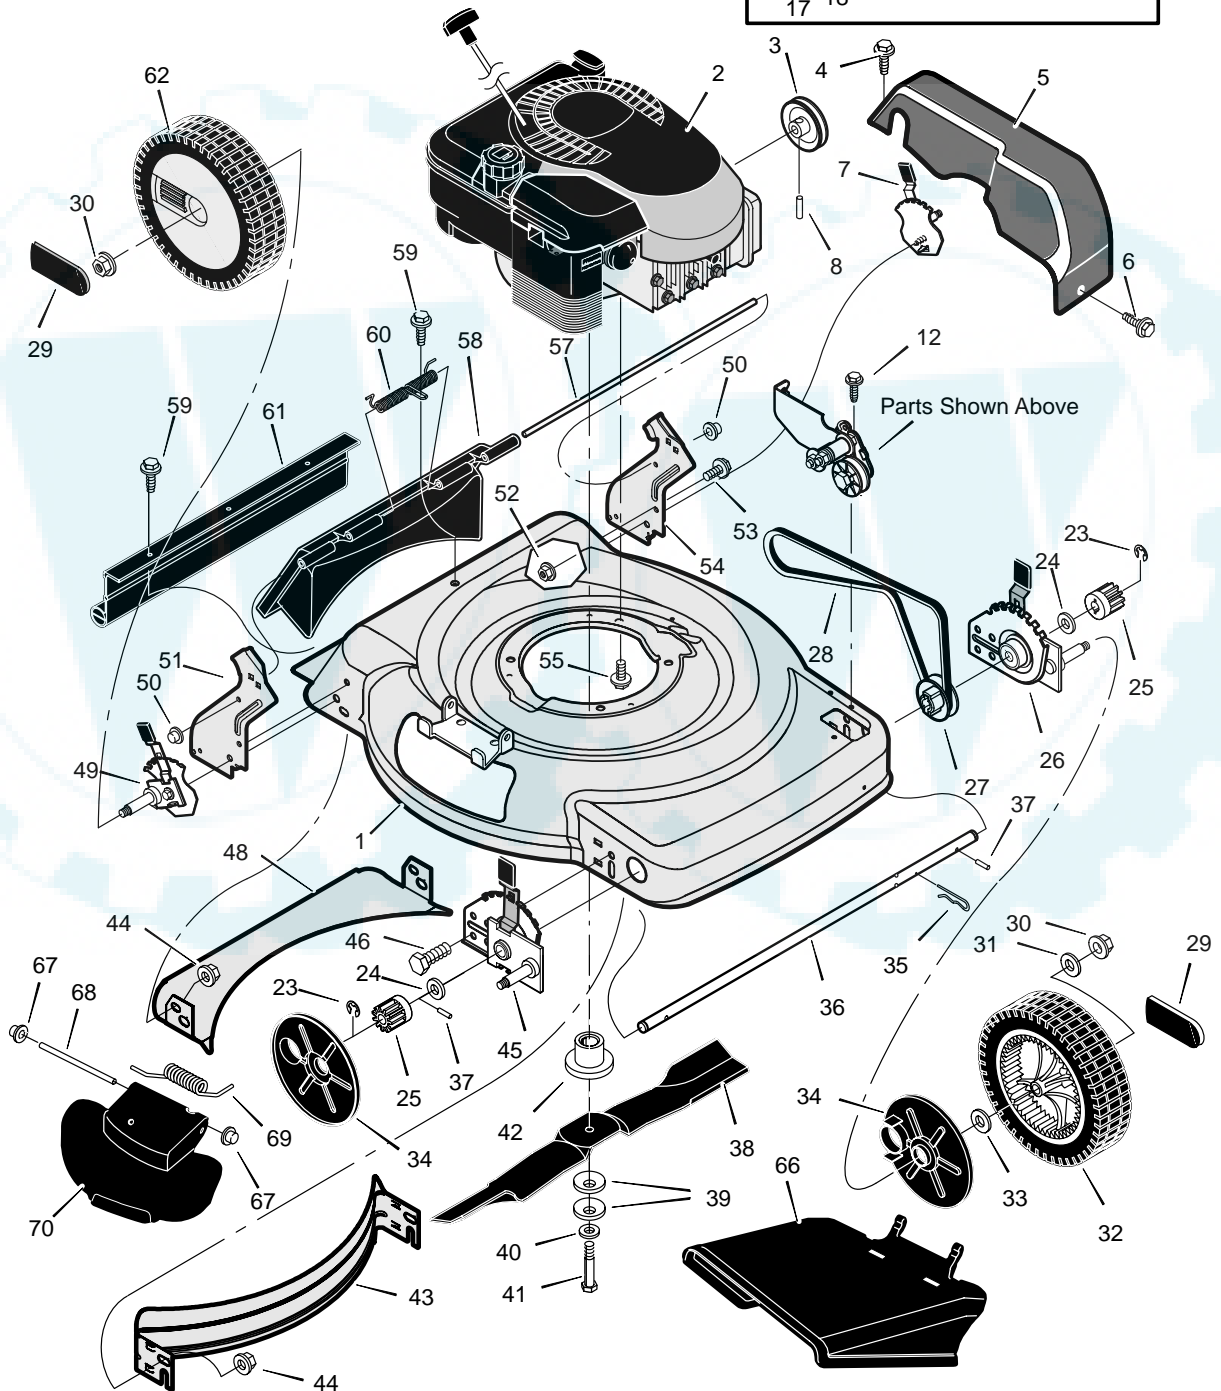

MODEL 22865x14B

REPAIR PARTS

MODEL 22865x14B

REPAIR PARTS

Key No.	Description	Part No.	Key No.	Description	Part No.
1	Housing	7501003	34	Cover, Dust	71780
2	Engine *	—	35	Pin, Hair	31x9
3	Pulley, Drive	71434	36	Axle	672508
4	Screw	26x256	37	Pin, Drive	43629
5	Cover, Belt (Black)	672922	38	Blade	1101120E701
6	Screw	26x279	39	Washer, Belleville	17x137
7	Adjuster, Left Rear Height	672605	40	Washer	17x124
8	Pin, Spring	32x64	41	Bolt	1x153
9	Bolt	1x120	42	Adapter, Blade	672503
10	Spacer, Idler Arm	71789	43	Baffle, Front	672915E700
11	Spring	166x45	44	Nut, Flange	15x68
12	Screw	26x217	45	Adjuster, Right Front Height	1101028
13	Bracket, Idler Support	672751 Z	46	Bolt	1x85
14	Bearing, Idler	71793	48	Baffle, Rear	672916E700
15	Pulley, Idler	672754	49	Adjuster, Right Rear Height	672604
16	Washer	17x45	50	Push On Cap **	28x49
17	Nut	15x43	51	Bracket, Right Handle	1101238E700
18	Washer	17x102	52	Nut, Flange	15x79
19	Arm, Pivot	1101121Z	53	Bolt	1x45
20	Spacer, Idler	71788	54	Bracket, Left Handle	1101239E700
21	Pulley, Idler	71779	55	Bolt, Engine	25x6
22	Bolt, Shoulder	9x50	57	Rod, Pivot **	215x21
23	E-Ring	11x16	58	Door, Rear (Black)	1101070
24	Washer	17x186	59	Screw	26x245
25	Gear, Pinion	71792	60	Spring **	166x44
26	Adjuster, Left Front Height	1101029	61	Guard, Rear	1101105
27	Pulley, Axle	71791	62	Wheel & Tire, Rear	71132
28	Belt	37x105	66	Deflector, Chute	1101097
29	Cap, Hub	43615	67	Push On Cap	28x42
30	Nut, Flange	15x84	68	Rod, Pivot	215x19 Z
31	Washer	17x169	69	Spring, Torsion	166x38
32	Wheel & Tire, Front	71133	70	Cover, Mulch (Black)	1101098
33	Washer	17x120	—	Book, Instruction	F-010435J

MODEL 22865x14B

REPAIR PARTS

Key No.	Description	Part No.
1	Handle, Upper (Black)	71581E701
2	Handle, Lower (Black)	672906E701
3	Bolt	25x14
4	Control, Drive	672877
5	Locknut	15x116
6	Cable, Stop	1101364
8	Engine Stop Lever	672879E700
9	Bracket, Stop Lever	43628 BC
11	Clip, Cable	1101352