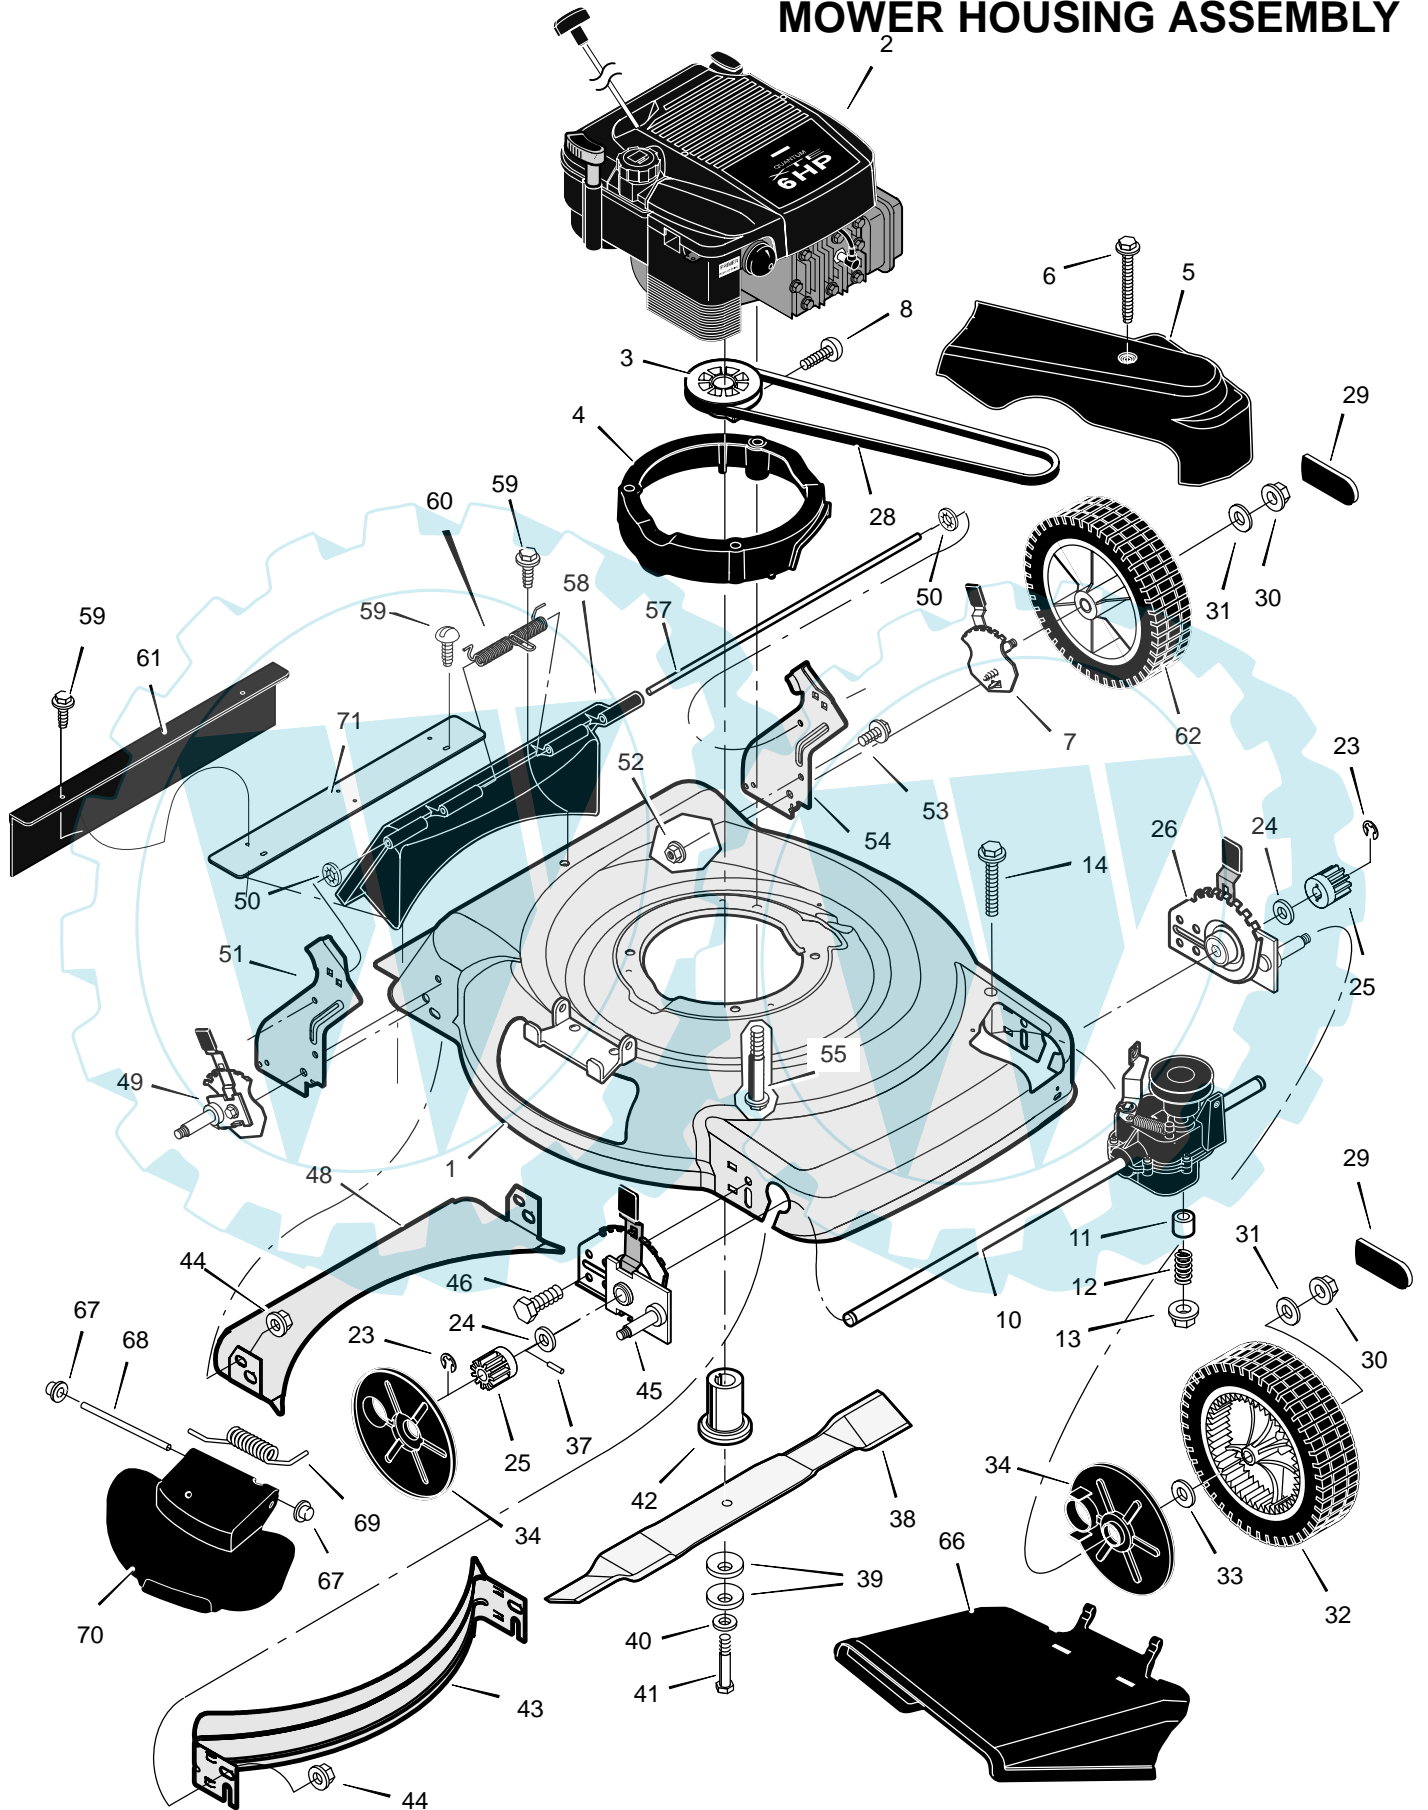

228610x68B

MOWER HOUSING ASSEMBLY

228610x68B

MOWER HOUSING ASSEMBLY

Key No.	Description	Part No.	Key No.	Description	Part No.
1	Housing	1101616E700	40	Washer	17x124
2	Engine *	-----	41	Bolt	01x144
3	Pulley, Drive	1101653	42	Adapter, Blade	1101336
4	Spacer, Engine	1101331	43	Baffle, Front **	672915E701
5	Cover, Belt	1101596	44	Nut, Flange	015x68
6	Screw	26x304	45	Adjuster, Right Front Height	1101028
7	Adjuster, Left Rear Height	672605	46	Bolt	001x85
8	Screw	26x303	48	Baffle, Rear **	672916E701
10	Transmission – Note: There are no internal serviceable parts for the transmission.	1101571	49	Adjuster, Right Rear Height	672604
11	Spacer	043844	50	Push Retainer ***	028x49
12	Spring, Compression	164x27	51	Bracket, Right Handle	1101238E700
13	Nut	015x88	52	Nut, Flange	015x79
14	Bolt	01x156	53	Bolt	001x45
23	E-Ring	0011x16	54	Bracket, Left Handle	1101239E700
24	Washer	17x186	55	Bolt, Engine	025x11
25	Gear, Pinion	071792	57	Rod, Pivot ***	215x21
26	Adjuster, Left Front Height	1101029	58	Door, Rear	1101070
28	Belt	37x123	59	Screw	26x245
29	Cap, Hub	672122	60	Spring ***	166x44
30	Nut, Flange	015x84	61	Guard, Rear	1101105
31	Washer	17x169	62	Wheel & Tire, Rear	071132
32	Wheel & Tire, Drive	071133	66	Deflector, Chute	1101097
33	Washer	017x75	67	Push On Cap	028x42
34	Cover, Dust	071780	68	Rod, Pivot	215x19 Z
37	Pin, Drive	043629	69	Spring, Torsion	166x38
38	Blade	1101120E701	70	Cover, Mulch	1101098
39	Washer, Belleville	17x137	71	Extension, Rear	672111E701
			--	Book, Instruction	F-030432L

228610x68B

HANDLE & BAG ASSEMBLY

Key No.	Description	Part No.	Key No.	Description	Part No.
1	Handle, Upper	1101613E701	10	Bolt	002x77
2	Handle, Lower	672906E701	11	Knob	071294
3	Bolt	26x307	12	Guide, Rope	071530
4	Control, Drive	1101676	13	Bolt, Carriage	002x81
5	Locknut	15x116	14	Knob, Plastic	071495
6	Control, Starter	1101611	15	Tube, Bag	1101075
7	Fastener, Cable	1101353	16	Frame Assembly	1101074
8	Lever, Stop	1101612E701	17	Bag, Cloth	1101614
9	Nut	15x142			