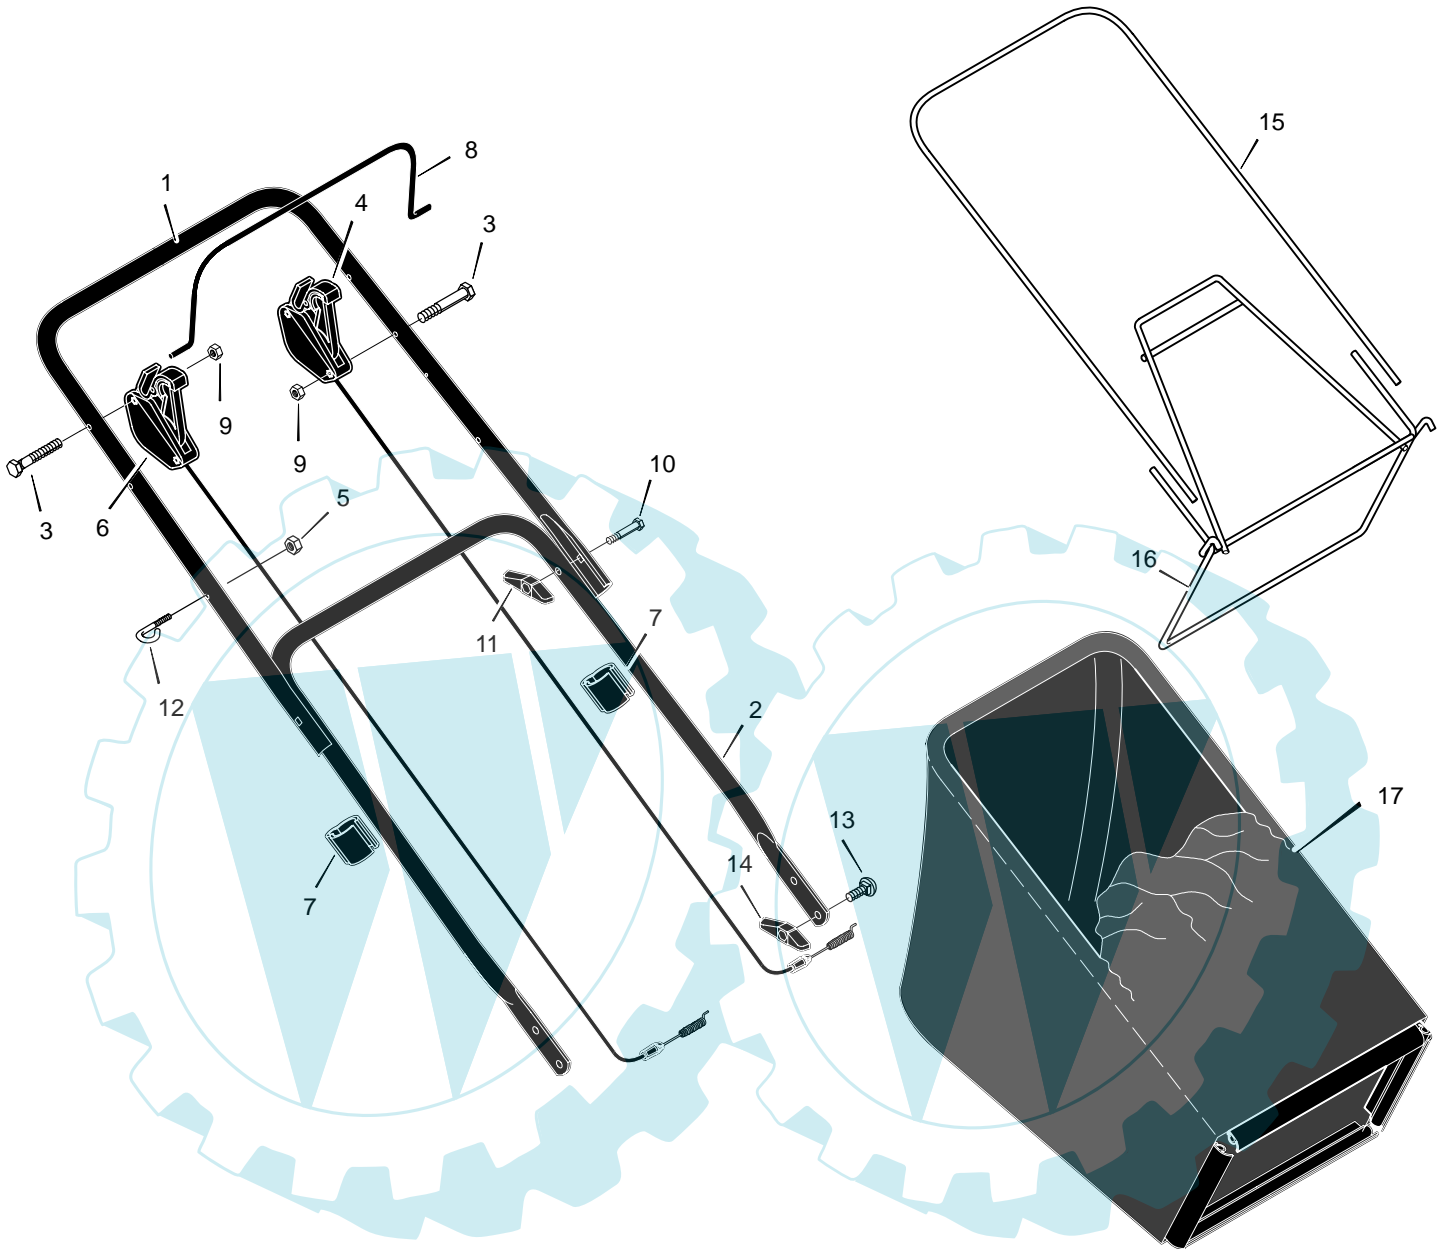

228610x68B

MOWER HOUSING ASSEMBLY

228610x68B

MOWER HOUSING ASSEMBLY

Key No.	Description	Part No.	Key No.	Description	Part No.
1	Housing	1101616E700	40	Washer	17x124
2	Engine *	-----	41	Bolt	01x144
3	Pulley, Drive	1101653	42	Adapter, Blade	1101336
4	Spacer, Engine	1101331	43	Baffle, Front **	672915E701
5	Cover, Belt	1101596	44	Nut, Flange	015x68
6	Screw	26x304	45	Adjuster, Right Front Height	1101028
7	Adjuster, Left Rear Height	672605	46	Bolt	001x85
8	Screw	26x303	48	Baffle, Rear **	672916E701
10	Transmission – Note: There are no internal serviceable parts for the transmission.	1101571	49	Adjuster, Right Rear Height	672604
11	Spacer	043844	50	Push Retainer ***	028x49
12	Spring, Compression	164x27	51	Bracket, Right Handle	1101238E700
13	Nut	015x88	52	Nut, Flange	015x79
14	Bolt	01x156	53	Bolt	001x45
23	E-Ring	0011x16	54	Bracket, Left Handle	1101239E700
24	Washer	17x186	55	Bolt, Engine	025x11
25	Gear, Pinion	071792	57	Rod, Pivot ***	215x21
26	Adjuster, Left Front Height	1101029	58	Door, Rear	1101070
28	Belt	37x123	59	Screw	26x245
29	Cap, Hub	672122	60	Spring ***	166x44
30	Nut, Flange	015x84	61	Guard, Rear	1101105
31	Washer	17x169	62	Wheel & Tire, Rear	071132
32	Wheel & Tire, Drive	071133	66	Deflector, Chute	1101097
33	Washer	017x75	67	Push On Cap	028x42
34	Cover, Dust	071780	68	Rod, Pivot	215x19 Z
37	Pin, Drive	043629	69	Spring, Torsion	166x38
38	Blade	1101120E701	70	Cover, Mulch	1101098
39	Washer, Belleville	17x137	71	Extension, Rear	672111E701
			--	Book, Instruction	F-030432L

228610x68B

HANDLE & BAG ASSEMBLY

Key No.	Description	Part No.	Key No.	Description	Part No.
1	Handle, Upper	1101613E701	10	Bolt	002x77
2	Handle, Lower	672906E701	11	Knob	071294
3	Bolt	26x307	12	Guide, Rope	071530
4	Control, Drive	1101676	13	Bolt, Carriage	002x81
5	Locknut	15x116	14	Knob, Plastic	071495
6	Control, Starter	1101611	15	Tube, Bag	1101075
7	Fastener, Cable	1101353	16	Frame Assembly	1101074
8	Lever, Stop	1101612E701	17	Bag, Cloth	1101614
9	Nut	15x142			