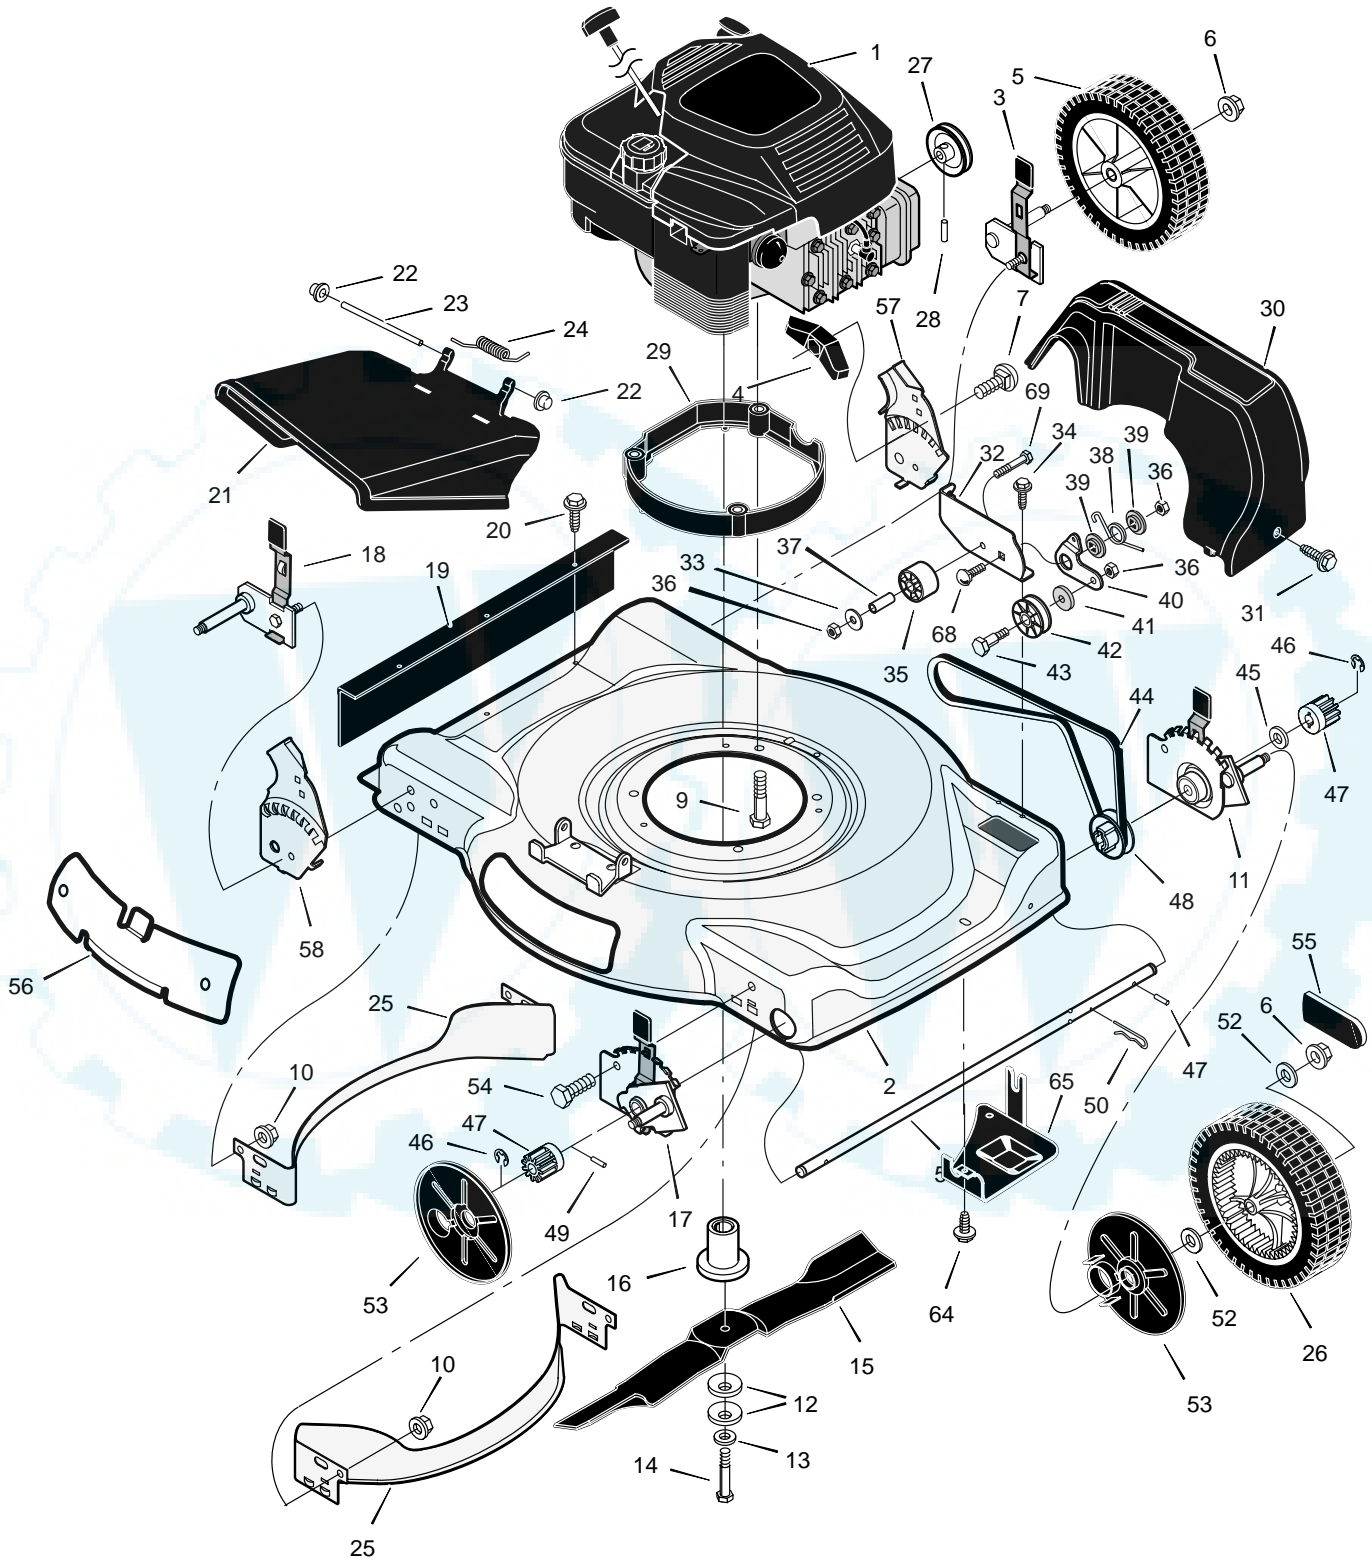

**MODEL 22615X14B**

**REPAIR PARTS**

## REPAIR PARTS

1	Engine *	-----	35	Idler, Backside	71778
2	Housing	776023	36	Locknut	15x43
3	Height Adjuster, Left Rear	672641	37	Bearing	71793
4	Knob	71495	38	Spring	166x45
5	Wheel and Tire, Rear	71132	39	Spacer	71789
6	Locknut, Flange	15x84	40	Arm, Pivot	1101121 Z
7	Bolt, Carriage	2x81	41	Spacer	71788
9	Bolt, Engine	25x11	42	Pulley, Idler	71779
10	Nut	15x68	43	Bolt, Shoulder	9x50
11	Height Adjuster, Left Front	672643	44	Belt, Briggs	37x100
12	Washer, Belleville	17x137	45	Washer	17x186
13	Washer	17x124	46	Ring, Retainer	11x16
14	Bolt, Hex	1x153	47	Gear, Pinion	71792
15	Blade	1101120E701	48	Pulley	71791
16	Adapter, Blade	672503	49	Pin, Drive	43629
17	Height, Adjuster, Right Frt.	672642	50	Pin, Hair	31x9
18	Height, Adjuster, Right Rr.	672640	51	Axle	672508
19	Guard, Rear	672738	52	Washer	17x169
20	Screw	26x245	53	Cover, Dust	71780
21	Deflector, Chute	672421	54	Bolt	1x85
22	Push-On Cap	28x42	55	Hub Cap	43615
23	Pin, Pivot	215x11 Z	56	Plate, Mulch	672422 Z
24	Spring	166x5	57	Bracket, Left Handle	1101303E700
25	Baffle	672744E701	58	Bracket, Right Handle	1101302E700
26	Wheel and Tire, Drive	71133	59	Screw	26x289
27	Pulley	71434	60	Bolt	1x120
28	Pin, Spring	32x64	62	Washer	17x45
29	Base, Engine	672671	64	Screw	26x288
30	Cover, Belt (Black)	1101025	65	Shield, Debris	1101026E701
31	Screw	26x259	68	Bolt, Carriage	2x86
32	Bracket, Idler Support	1101240 Z	69	Bolt	1x81
33	Washer	17x45	-	Book, Instruction	F-010430L
34	Screw	26x263			

# MODEL 22615X14B

# REPAIR PARTS

1	Handle, Upper (Black)	71581E701	8	Lever, Stop	672879E701
2	Handle, Lower (Black)	71137E701	9	Bracket, Stop Lever	43628 BC
3	Bolt	25x14	11	Fastener, Cable	1101353
4	Control, Drive	672877	12	Bolt	2x77
5	Locknut	15x116	13	Knob	71294
6	Cable, Stop	1101144	16	Guide, Rope	71530