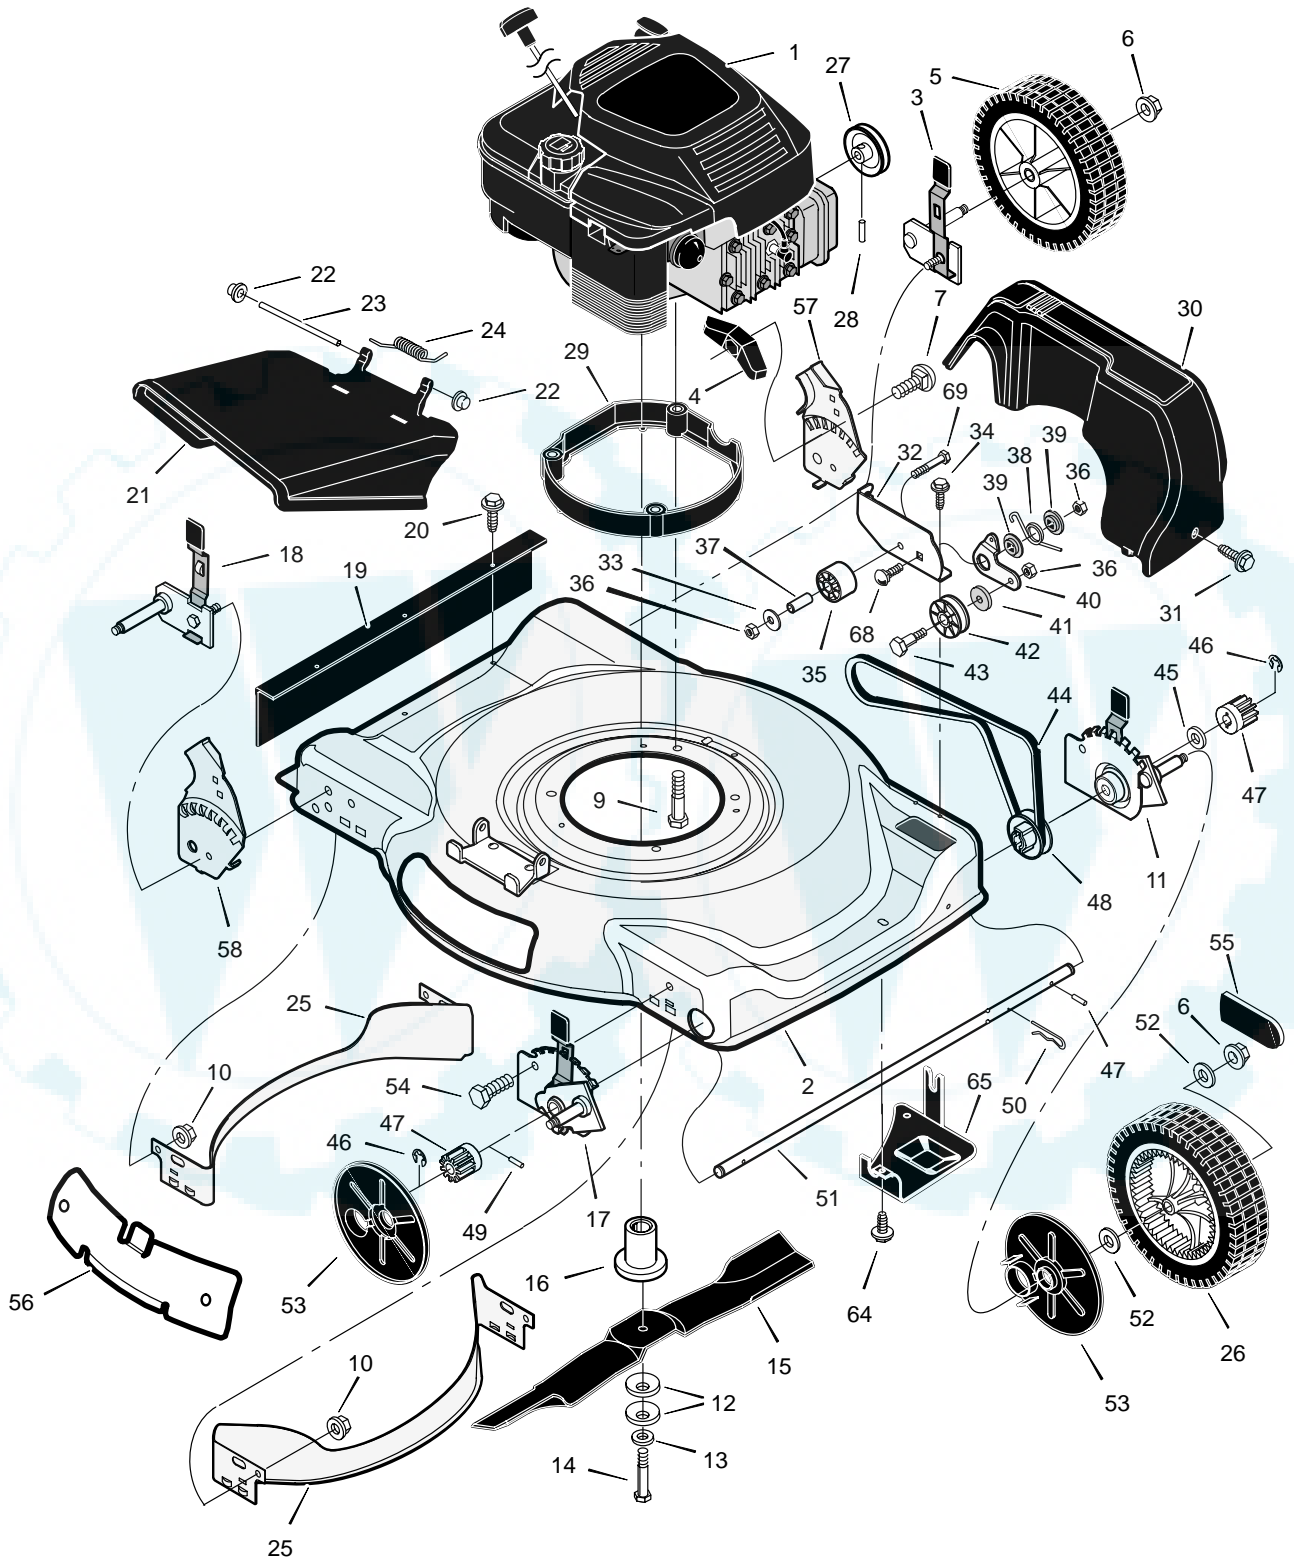

22605x50F

22605x50F

1	Engine *	————	38	Spring	166x45
2	Housing	776023	39	Spacer	071789
3	Height Adjuster, Left Rear	672641	40	Arm, Pivot	1101121 Z
4	Knob	071495	41	Spacer	071788
5	Wheel and Tire, Rear	071132	42	Pulley, Idler	071779
6	Locknut, Flange	015x84	43	Bolt, Shoulder	009x50
7	Bolt, Carriage	002x81	44	Belt, Briggs	37x100
9	Bolt, Engine	025x11	45	Washer	17x186
10	Nut	015x68	46	Ring, Retainer	011x16
11	Height Adjuster, Left Front	672643	47	Gear, Pinion	071792
12	Washer, Belleville	17x137	48	Pulley	071791
13	Washer	17x124	49	Pin, Drive	043629
14	Bolt, Hex	01x153	50	Pin, Hair	0031x9
15	Blade	1101120E701	51	Axle	672508
16	Adapter, Blade	672503	52	Washer	17x169
17	Height, Adjuster, Right Frt.	672642	53	Cover, Dust	071780
18	Height, Adjuster, Right Rr.	672640	54	Bolt	001x85
19	Guard, Rear	672738	55	Hub Cap	672122
20	Screw	26x245	56	Plate, Mulch	672422 Z
21	Deflector, Chute	672421	57	Bracket, Left Handle	1101303E245
22	Push-On Cap	028x42	58	Bracket, Right Handle	1101302E245
23	Pin, Pivot	215x11 Z	59	Screw	26x289
24	Spring	0166x5	64	Screw	26x288
25	Baffle	672744E701	65	Shield, Debris	1101026E701
26	Wheel and Tire, Drive	071133	68	Bolt, Carriage	002x86
27	Pulley	071434	69	Bolt	001x81
28	Pin, Spring	032x64	—	Book, Instruction	F-020425L
29	Base, Engine	672671	—	Decal, Warning Mulch Cover	44x7330
30	Cover, Belt (Black)	1101025	—	Decal, Warning Symbols	44x6733
31	Screw	26x259	—	Decal, TUV & GS European Export	44x2929
32	Bracket, Idler Support	1101240 Z	—	Decal, Drive Symbol (in Handle)	44x2304
33	Washer	017x45	—	Decal, Sentinel 2n1	48x840
34	Screw	26x263	—	Decal, Side Discharge	48x2061
35	Idler, Backside	071778	—	Decal, Belt Pinch Symbol	48x2062
36	Locknut	015x43	—	Decal, Stop Lever Symbol	418x1181
37	Bearing	071793			