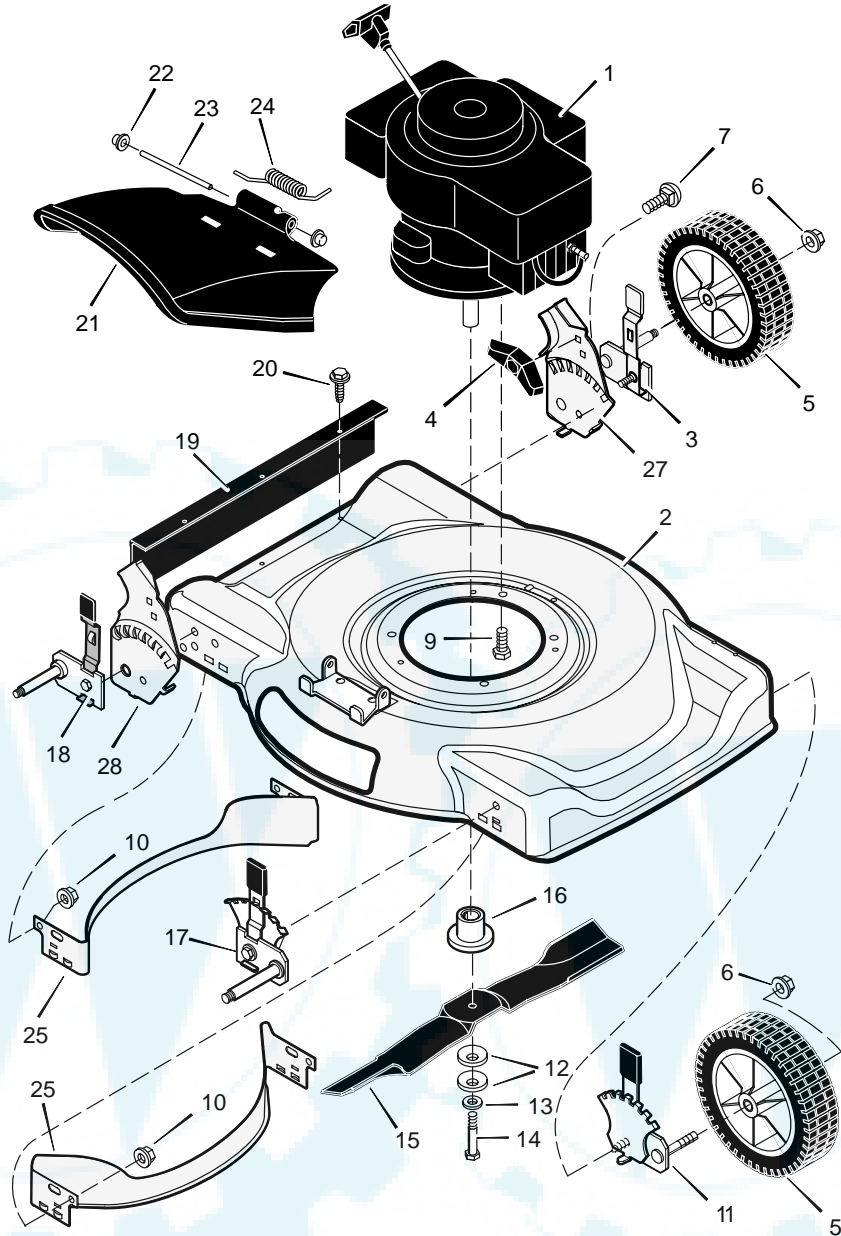

**MODEL 22415x14B**

**REPAIR PARTS**

KEY NO.	DESCRIPTION	PART NO.
1	Engine *	_____
2	Housing	776022
3	Height Adjuster, Left Rear	672641
4	Knob	71495
5	Wheel & Tire	672060
6	Locknut, Flange	15x84
7	Bolt, Carriage	2x81
9	Bolt, Engine	25x6
10	Nut	15x68
11	Height Adjuster, Left Front	672601
12	Washer, Belleville	17x137
13	Washer	17x124
14	Bolt, Hex	1x142
15	Blade	1101120E701

KEY NO.	DESCRIPTION	PART NO.
16	Adapter, Blade	71056
17	Height Adjuster, Right Front	672600
18	Height Adjuster, Right Rear	672640
19	Guard, Rear	672738
20	Screw	26x245
21	Deflector, Rear	672421
22	Push-on-Cap	28x42
23	Pin, Pivot	215x11 Z
24	Spring	166x5
25	Baffle	672744E701
27	Bracket, Left Handle	1101303E700
28	Bracket, Right Handle	1101302E700
--	Instruction Book	F-010429L

# MODEL 22415x14B

# REPAIR PARTS

KEY NO.	DESCRIPTION	PART NO.	KEY NO.	DESCRIPTION	PART NO.
1	Handle, Upper (Black)	71581E701	13	Lever, Engine Stop	43653E700
2	Handle, Lower (Black)	71137E701	14	Bracket, Stop Lever	43628 BC
3	Bolt	2x77	15a	Tie, Cable	71372
4	Knob, Plastic	71294	15b	Fastener, Cable	1101353
7	Locknut	15x116	16	Cable, Engine Stop	672840
12	Guide, Rope	71530			