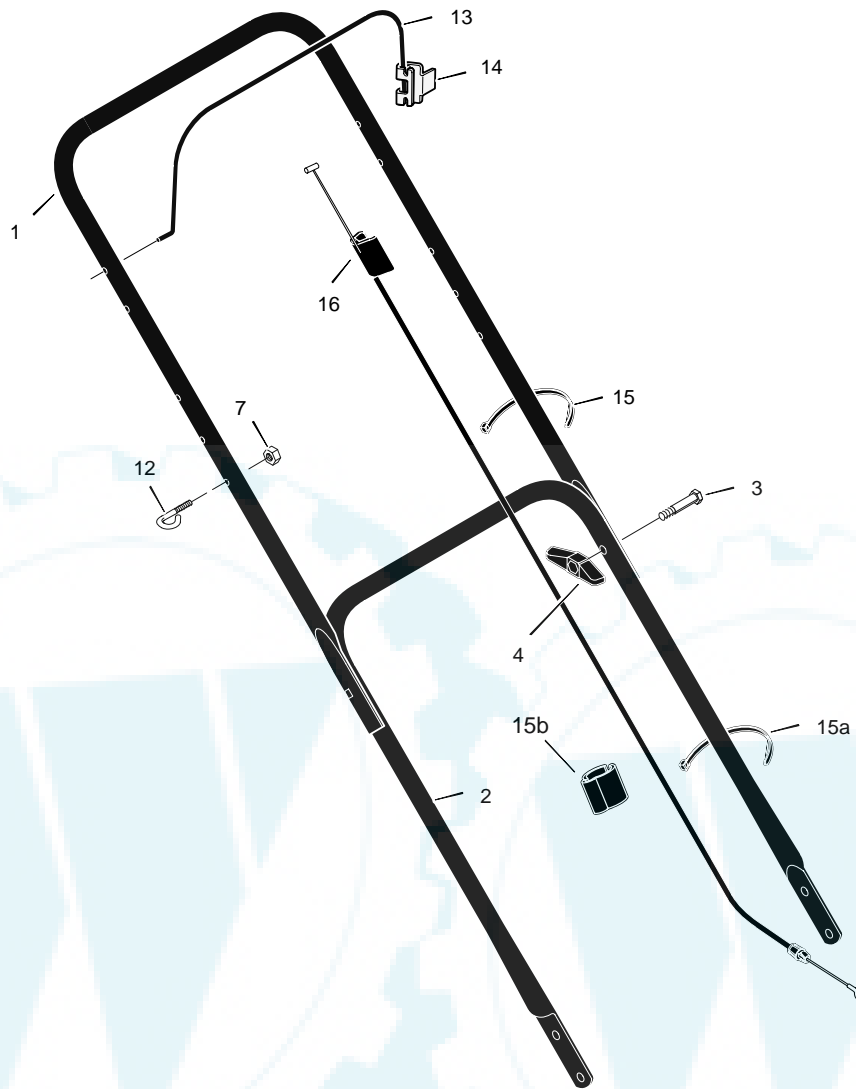

**MODEL 22415x14B**

**REPAIR PARTS**

KEY NO.	DESCRIPTION	PART NO.
1	Engine *	_____
2	Housing	776022
3	Height Adjuster, Left Rear	672641
4	Knob	71495
5	Wheel & Tire	672060
6	Locknut, Flange	15x84
7	Bolt, Carriage	2x81
9	Bolt, Engine	25x6
10	Nut	15x68
11	Height Adjuster, Left Front	672601
12	Washer, Belleville	17x137
13	Washer	17x124
14	Bolt, Hex	1x142
15	Blade	1101120E701

KEY NO.	DESCRIPTION	PART NO.
16	Adapter, Blade	71056
17	Height Adjuster, Right Front	672600
18	Height Adjuster, Right Rear	672640
19	Guard, Rear	672738
20	Screw	26x245
21	Deflector, Rear	672421
22	Push-on-Cap	28x42
23	Pin, Pivot	215x11 Z
24	Spring	166x5
25	Baffle	672744E701
27	Bracket, Left Handle	1101303E700
28	Bracket, Right Handle	1101302E700
--	Instruction Book	F-010429L

# MODEL 22415x14B

# REPAIR PARTS

KEY NO.	DESCRIPTION	PART NO.	KEY NO.	DESCRIPTION	PART NO.
1	Handle, Upper (Black)	71581E701	13	Lever, Engine Stop	43653E700
2	Handle, Lower (Black)	71137E701	14	Bracket, Stop Lever	43628 BC
3	Bolt	2x77	15a	Tie, Cable	71372
4	Knob, Plastic	71294	15b	Fastener, Cable	1101353
7	Locknut	15x116	16	Cable, Engine Stop	672840
12	Guide, Rope	71530			