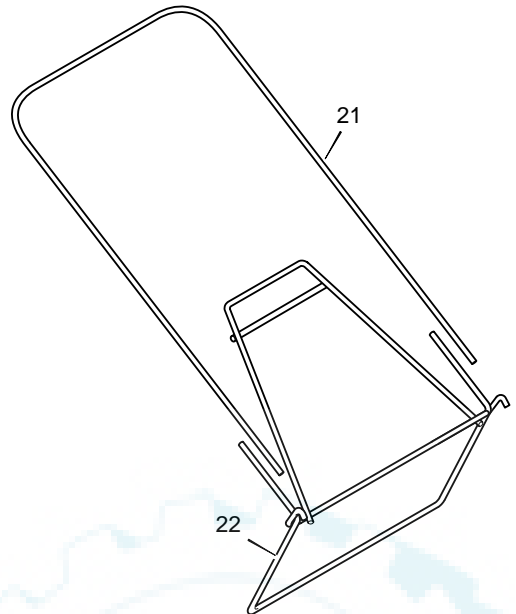

MODEL 22365x14A

REPAIR PARTS

1	Housing	7501001	15	Washer	17x124	28	Wheel & Tire, Front	71132
2	Engine	----	16	Bolt	1x153	29	Bracket, Right Handle	1101128E700
3	Cap, Hub (Optional)	43615	17	Blade	1101120E701	30	Adjuster, Right Rear Height	672918
4	Adjuster, Left Rear Height	672919	18	Adapter, Blade	672503	32	Washer	17x91
5	Push On Cap	28x49	19	Adjuster, Right Front Height	672600	33	Wheel & Tire, Rear	672745
6	Bracket, Left Handle	1101129E700	20	Bolt, Engine	25x6	34	Washer	20x3
7	Adjuster, Left Front Height	672601	21	Bolt	1x85	35	Cover, Mulch (Black)	1101098
8	Nut, Flange	15x68	22	Bolt	1x45	36	Rod, Pivot	215x19 Z
9	Screw	26x245	23	Nut, Flange	15x79	37	Spring, Torsion	166x38
10	Baffle, Front	672915E700	24	Rod, Pivot	215x21	38	Deflector, Chute (Black)	1101097
11	Baffle, Rear	672916E700	25	Door, Rear (Black)	672611	39	Push On Cap	28x42
13	Nut, Flange	15x84	26	Spring	166x44	72	Brace	1101008E701
14	Washer, Belleville	17x137	27	Guard, Rear	1101105	--	Instruction Book	F-000504J

MODEL 22365x14A

REPAIR PARTS

1	Handle, Upper (Gray)	71581E701	14	Bracket, Stop Lever	43628 BC	22	Frame Assembly	1101074
2	Handle, Lower (Gray)	1101082E701	15	Fastener, Cable	71372	23	Bag, Cloth	1101034
3	Bolt	2x77	16	Engine Stop Cable	672838			
4	Knob, Plastic	71294	17	Bolt, Carriage	1101113			
7	Locknut	15x116	18	Washer	19x8			
12	Guide, Rope	71530	19	Knob, Plastic	1101106			
13	Engine Stop Lever	43653E701	21	Frame, Top	1101075			