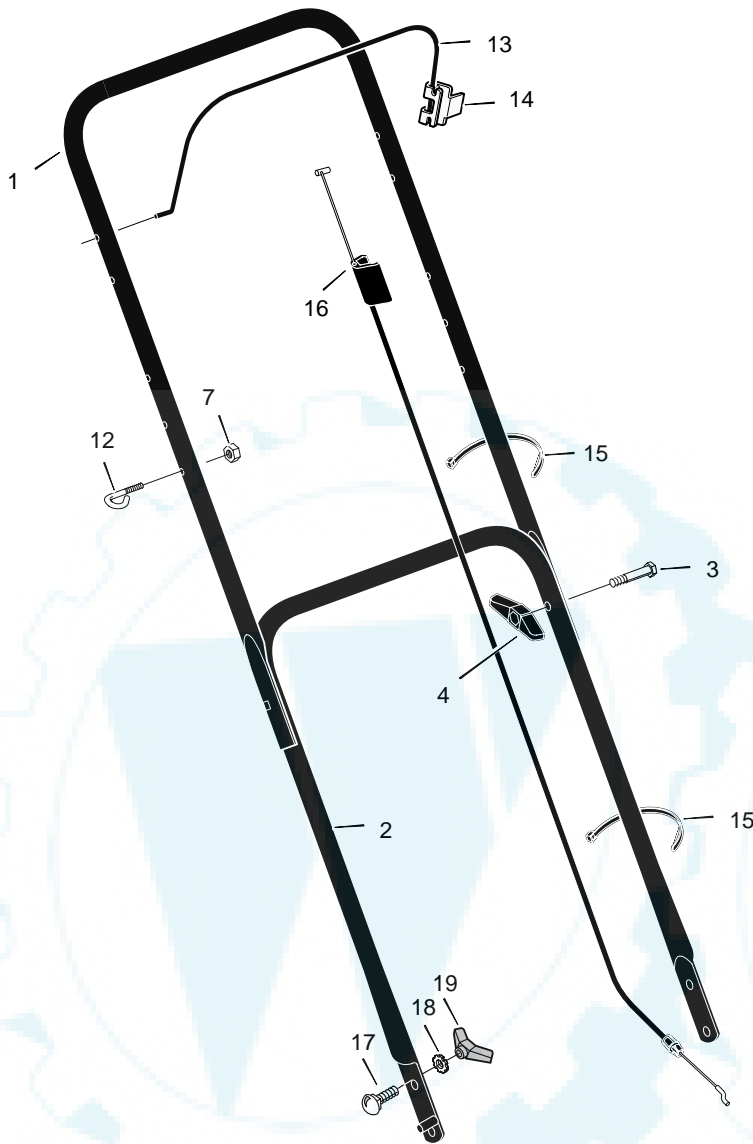

MODEL 22365x14A

REPAIR PARTS

1	Housing	7501001	15	Washer	17x124	28	Wheel & Tire, Front	71132
2	Engine	----	16	Bolt	1x153	29	Bracket, Right Handle	1101128E700
3	Cap, Hub (Optional)	43615	17	Blade	1101120E701	30	Adjuster, Right Rear Height	672918
4	Adjuster, Left Rear Height	672919	18	Adapter, Blade	672503	32	Washer	17x91
5	Push On Cap	28x49	19	Adjuster, Right Front Height	672600	33	Wheel & Tire, Rear	672745
6	Bracket, Left Handle	1101129E700	20	Bolt, Engine	25x6	34	Washer	20x3
7	Adjuster, Left Front Height	672601	21	Bolt	1x85	35	Cover, Mulch (Black)	1101098
8	Nut, Flange	15x68	22	Bolt	1x45	36	Rod, Pivot	215x19 Z
9	Screw	26x245	23	Nut, Flange	15x79	37	Spring, Torsion	166x38
10	Baffle, Front	672915E700	24	Rod, Pivot	215x21	38	Deflector, Chute (Black)	1101097
11	Baffle, Rear	672916E700	25	Door, Rear (Black)	672611	39	Push On Cap	28x42
13	Nut, Flange	15x84	26	Spring	166x44	72	Brace	1101008E701
14	Washer, Belleville	17x137	27	Guard, Rear	1101105	--	Instruction Book	F-000504J

MODEL 22365x14A

REPAIR PARTS

1	Handle, Upper (Gray)	71581E701	14	Bracket, Stop Lever	43628 BC	22	Frame Assembly	1101074
2	Handle, Lower (Gray)	1101082E701	15	Fastener, Cable	71372	23	Bag, Cloth	1101034
3	Bolt	2x77	16	Engine Stop Cable	672838			
4	Knob, Plastic	71294	17	Bolt, Carriage	1101113			
7	Locknut	15x116	18	Washer	19x8			
12	Guide, Rope	71530	19	Knob, Plastic	1101106			
13	Engine Stop Lever	43653E701	21	Frame, Top	1101075			