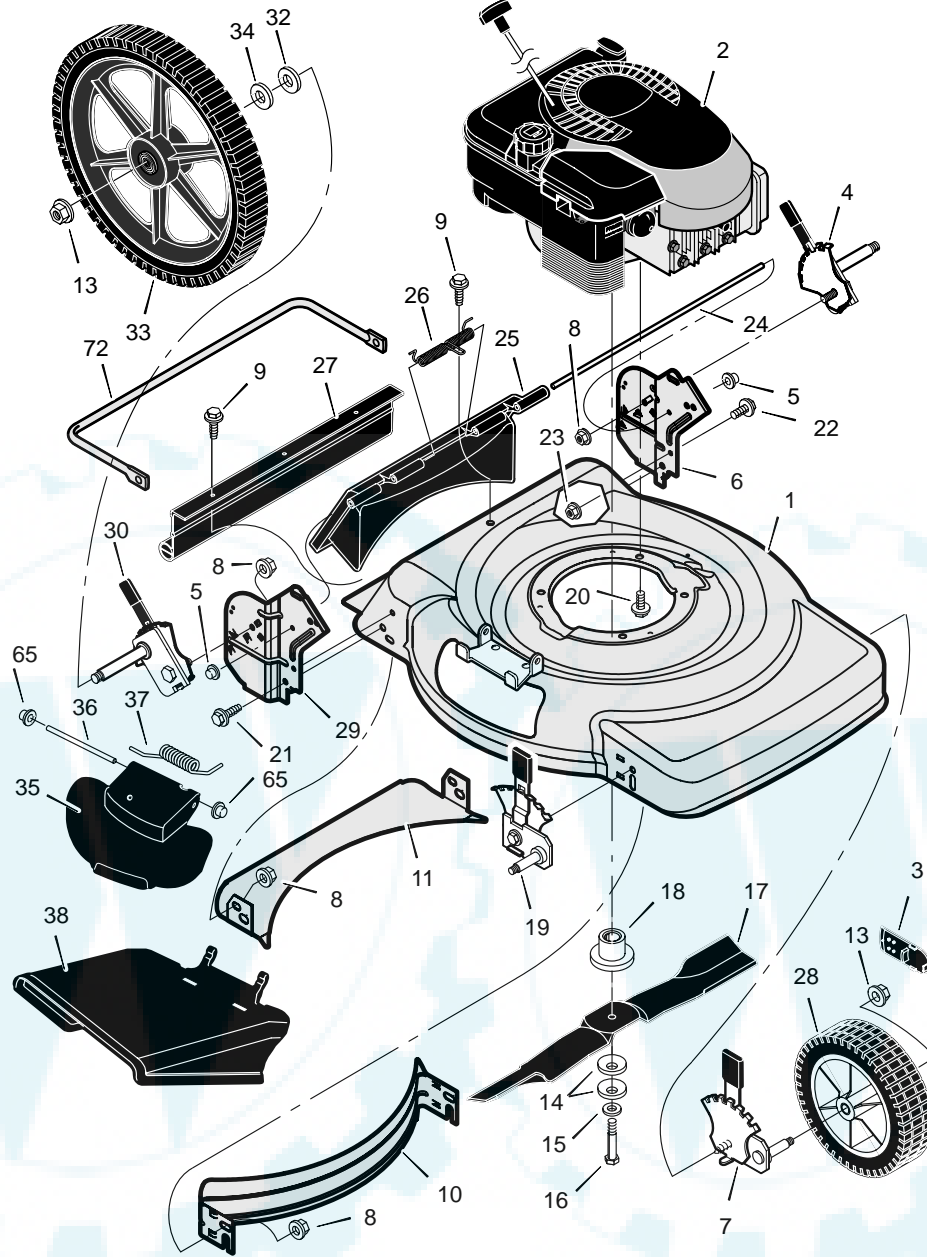

MODEL 22365x14A

REPAIR PARTS

1	Housing	7501001	15	Washer	17x124	28	Wheel & Tire, Front	71132
2	Engine	----	16	Bolt	1x153	29	Bracket, Right Handle	1101128E700
3	Cap, Hub (Optional)	43615	17	Blade	1101120E701	30	Adjuster, Right Rear Height	672918
4	Adjuster, Left Rear Height	672919	18	Adapter, Blade	672503	32	Washer	17x91
5	Push On Cap	28x49	19	Adjuster, Right Front Height	672600	33	Wheel & Tire, Rear	672745
6	Bracket, Left Handle	1101129E700	20	Bolt, Engine	25x6	34	Washer	20x3
7	Adjuster, Left Front Height	672601	21	Bolt	1x85	35	Cover, Mulch (Black)	1101098
8	Nut, Flange	15x68	22	Bolt	1x45	36	Rod, Pivot	215x19 Z
9	Screw	26x245	23	Nut, Flange	15x79	37	Spring, Torsion	166x38
10	Baffle, Front	672915E700	24	Rod, Pivot	215x21	38	Deflector, Chute (Black)	1101097
11	Baffle, Rear	672916E700	25	Door, Rear (Black)	672611	39	Push On Cap	28x42
13	Nut, Flange	15x84	26	Spring	166x44	72	Brace	1101008E701
14	Washer, Belleville	17x137	27	Guard, Rear	1101105	--	Instruction Book	F-000504J

MODEL 22365x14A

REPAIR PARTS

1	Handle, Upper (Gray)	71581E701	14	Bracket, Stop Lever	43628 BC	22	Frame Assembly	1101074
2	Handle, Lower (Gray)	1101082E701	15	Fastener, Cable	71372	23	Bag, Cloth	1101034
3	Bolt	2x77	16	Engine Stop Cable	672838			
4	Knob, Plastic	71294	17	Bolt, Carriage	1101113			
7	Locknut	15x116	18	Washer	19x8			
12	Guide, Rope	71530	19	Knob, Plastic	1101106			
13	Engine Stop Lever	43653E701	21	Frame, Top	1101075			