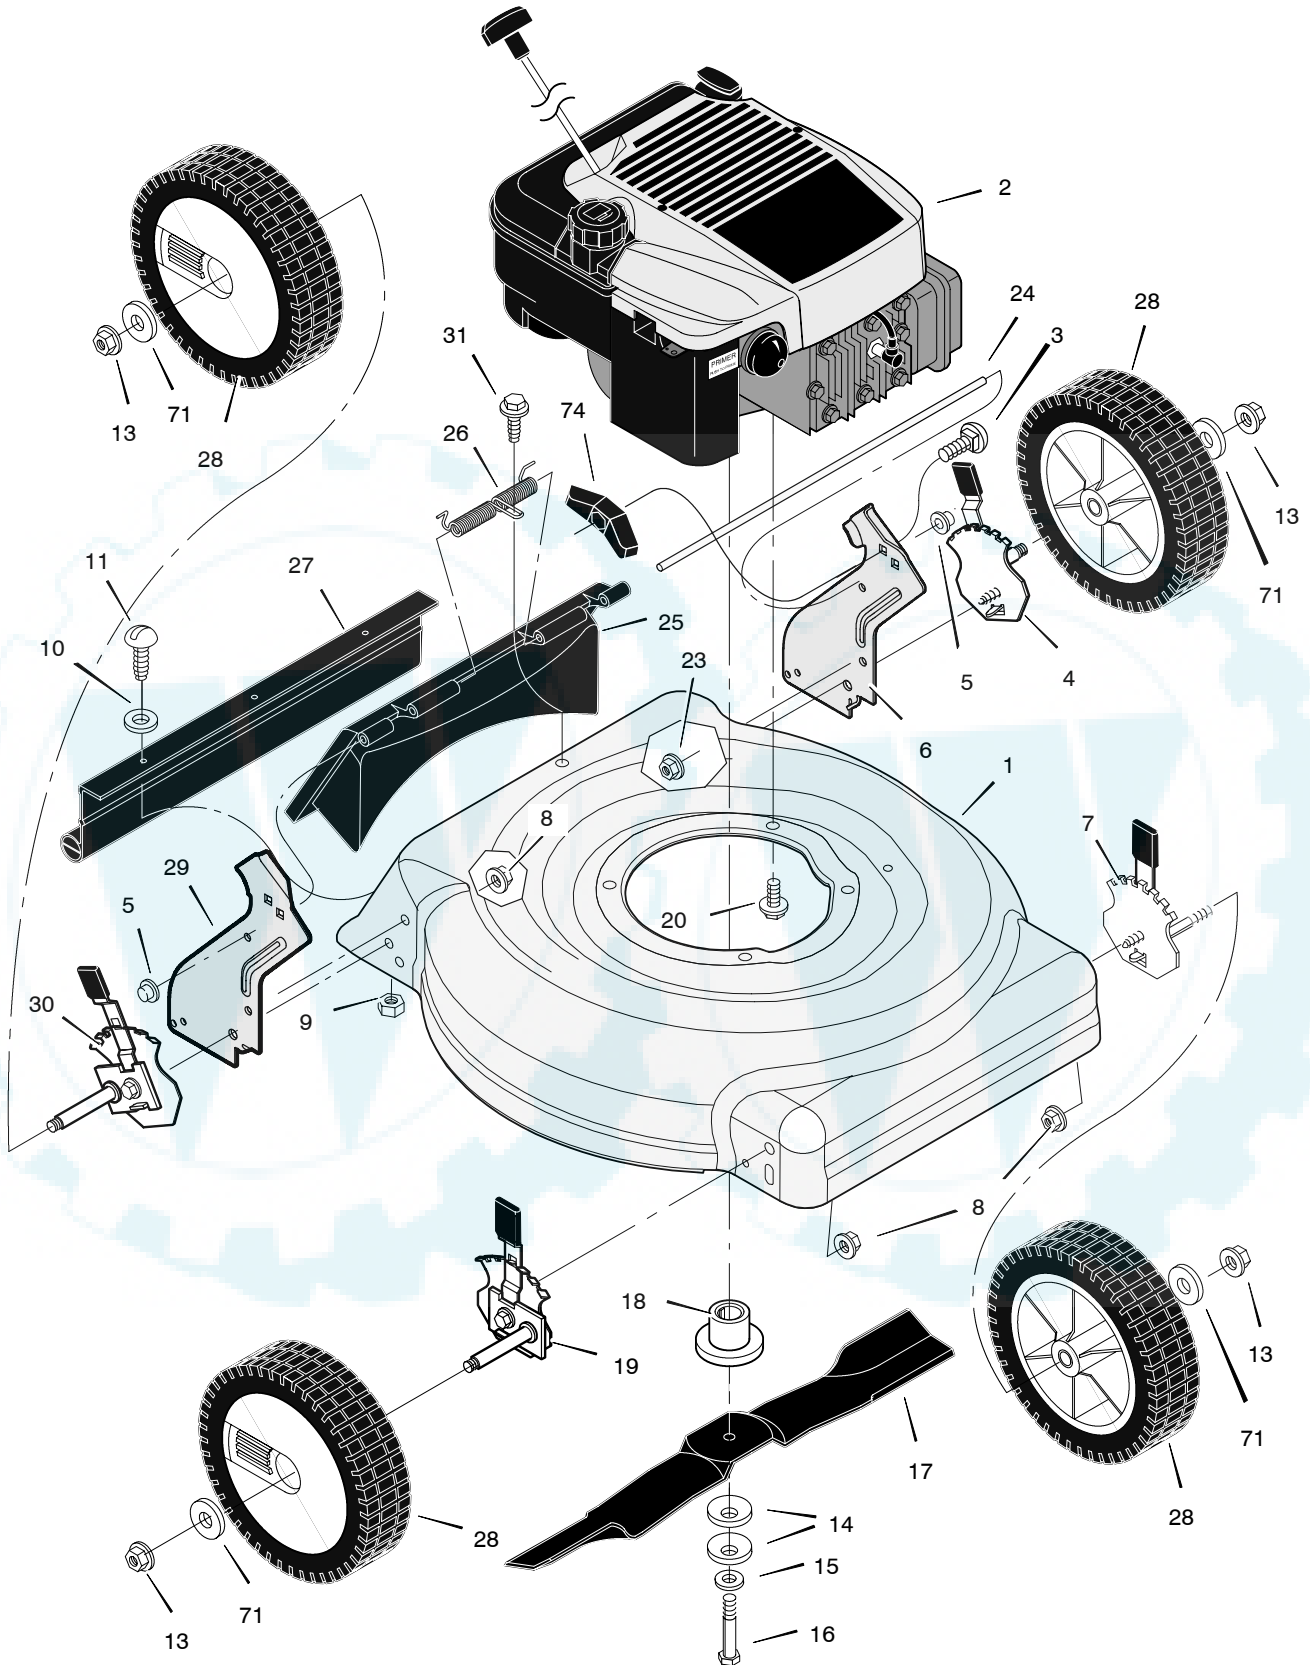

**MODEL 20425X194C**

**REPAIR PARTS**

## REPAIR PARTS

KEY NO.	DESCRIPTION	PART NO.
1	Housing	776150
2	Engine *	-----
4	Adjuster, Left Rear Height	672605
5	Nut, Push	28x49
6	Bracket, Left Handle	1101239E700
7	Adjuster, Left Front Height	672601
8	Nut, Flange	15x68
9	Nut, Hex	15x102
10	Washer	17x38
11	Screw	4x21
13	Nut, Flange	15x84
14	Washer, Belleville	17x137
15	Washer	17x124
16	Bolt	1x153
17	Blade	672763E701
18	Adapter, Blade	672503
19	Adjuster, Right Front Height	672600
20	Bolt, Engine	25x6
23	Nut, Flange	15x88
24	Rod, Pivot	215x17 Z
25	Door, Rear (Black)	672610
26	Spring	166x44
27	Guard, Rear	671970
28	Wheel & Tire	672060
29	Bracket, Right Handle	1101238E700
30	Adjuster, Right Rear Height	672604
31	Screw	26x245
71	Washer	17x91 Z
--	Instruction Book	F-010418L

# REPAIR PARTS

KEY NO.	DESCRIPTION	PART NO.	KEY NO.	DESCRIPTION	PART NO.
1	Handle, Upper (Black)	671918E701	13	Engine Stop Lever	43653E700
2	Handle, Lower (Black)	672874E701	14	Bracket, Stop Lever	43628 BC
3	Bolt	2x77	15	Tie Strap, Cable	71372
4	Knob, Plastic	71294	15A	Fastener, Cable	1101352
7	Locknut	15x116	16	Engine Stop Cable	1101360
12	Guide, Rope	71530			

**MODEL 20425X194C**

**REPAIR PARTS**

KEY NO.	DESCRIPTION	PART NO.
1	Frame, Top	71592
2	Frame Assembly	672905
3	Bag, Cloth - Black	1101003
--	Complete Service Replacement Kit *	24201

\* Order from your nearest Central Parts Distributor.