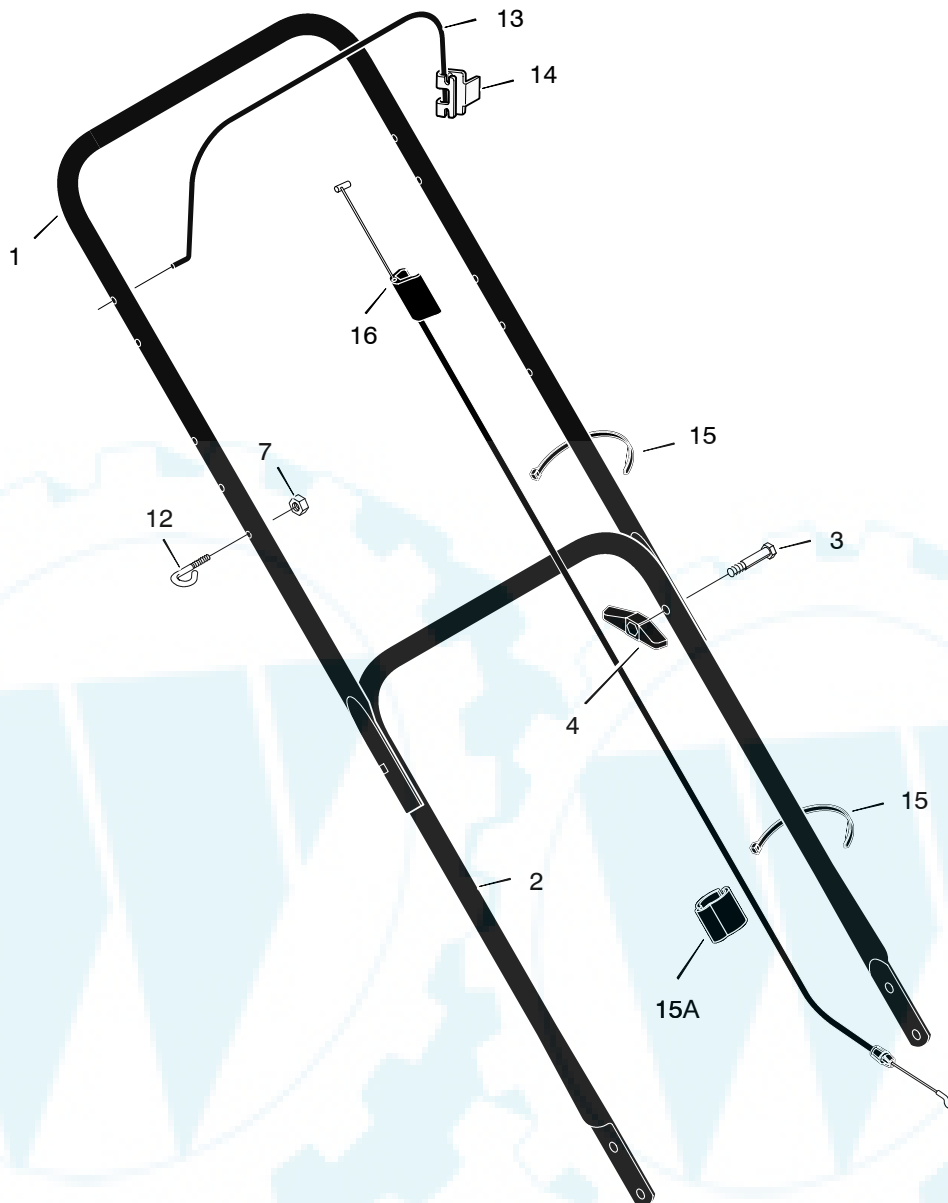

**MODEL 20425X194C**

**REPAIR PARTS**

## MODEL 20425X194C

## REPAIR PARTS

KEY NO.	DESCRIPTION	PART NO.
1	Housing	776150
2	Engine *	-----
4	Adjuster, Left Rear Height	672605
5	Nut, Push	28x49
6	Bracket, Left Handle	1101239E700
7	Adjuster, Left Front Height	672601
8	Nut, Flange	15x68
9	Nut, Hex	15x102
10	Washer	17x38
11	Screw	4x21
13	Nut, Flange	15x84
14	Washer, Belleville	17x137
15	Washer	17x124
16	Bolt	1x153
17	Blade	672763E701
18	Adapter, Blade	672503
19	Adjuster, Right Front Height	672600
20	Bolt, Engine	25x6
23	Nut, Flange	15x88
24	Rod, Pivot	215x17 Z
25	Door, Rear (Black)	672610
26	Spring	166x44
27	Guard, Rear	671970
28	Wheel & Tire	672060
29	Bracket, Right Handle	1101238E700
30	Adjuster, Right Rear Height	672604
31	Screw	26x245
71	Washer	17x91 Z
--	Instruction Book	F-010418L

# REPAIR PARTS

KEY NO.	DESCRIPTION	PART NO.	KEY NO.	DESCRIPTION	PART NO.
1	Handle, Upper (Black)	671918E701	13	Engine Stop Lever	43653E700
2	Handle, Lower (Black)	672874E701	14	Bracket, Stop Lever	43628 BC
3	Bolt	2x77	15	Tie Strap, Cable	71372
4	Knob, Plastic	71294	15A	Fastener, Cable	1101352
7	Locknut	15x116	16	Engine Stop Cable	1101360
12	Guide, Rope	71530			