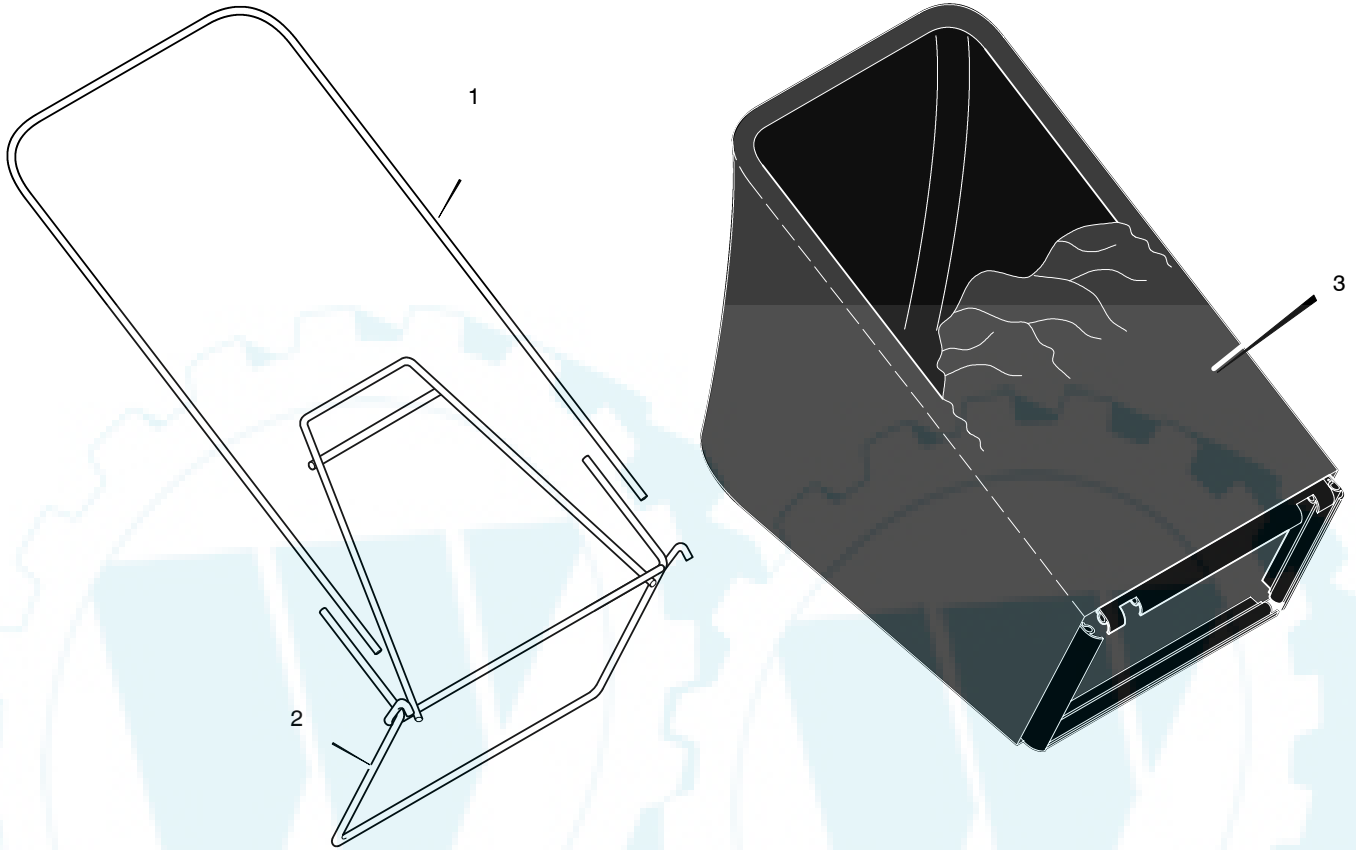

MODEL 20425X194C

REPAIR PARTS

KEY NO.	DESCRIPTION	PART NO.
1	Frame, Top	71592
2	Frame Assembly	672905
3	Bag, Cloth - Black	1101003
--	Complete Service Replacement Kit *	24201

* Order from your nearest Central Parts Distributor.