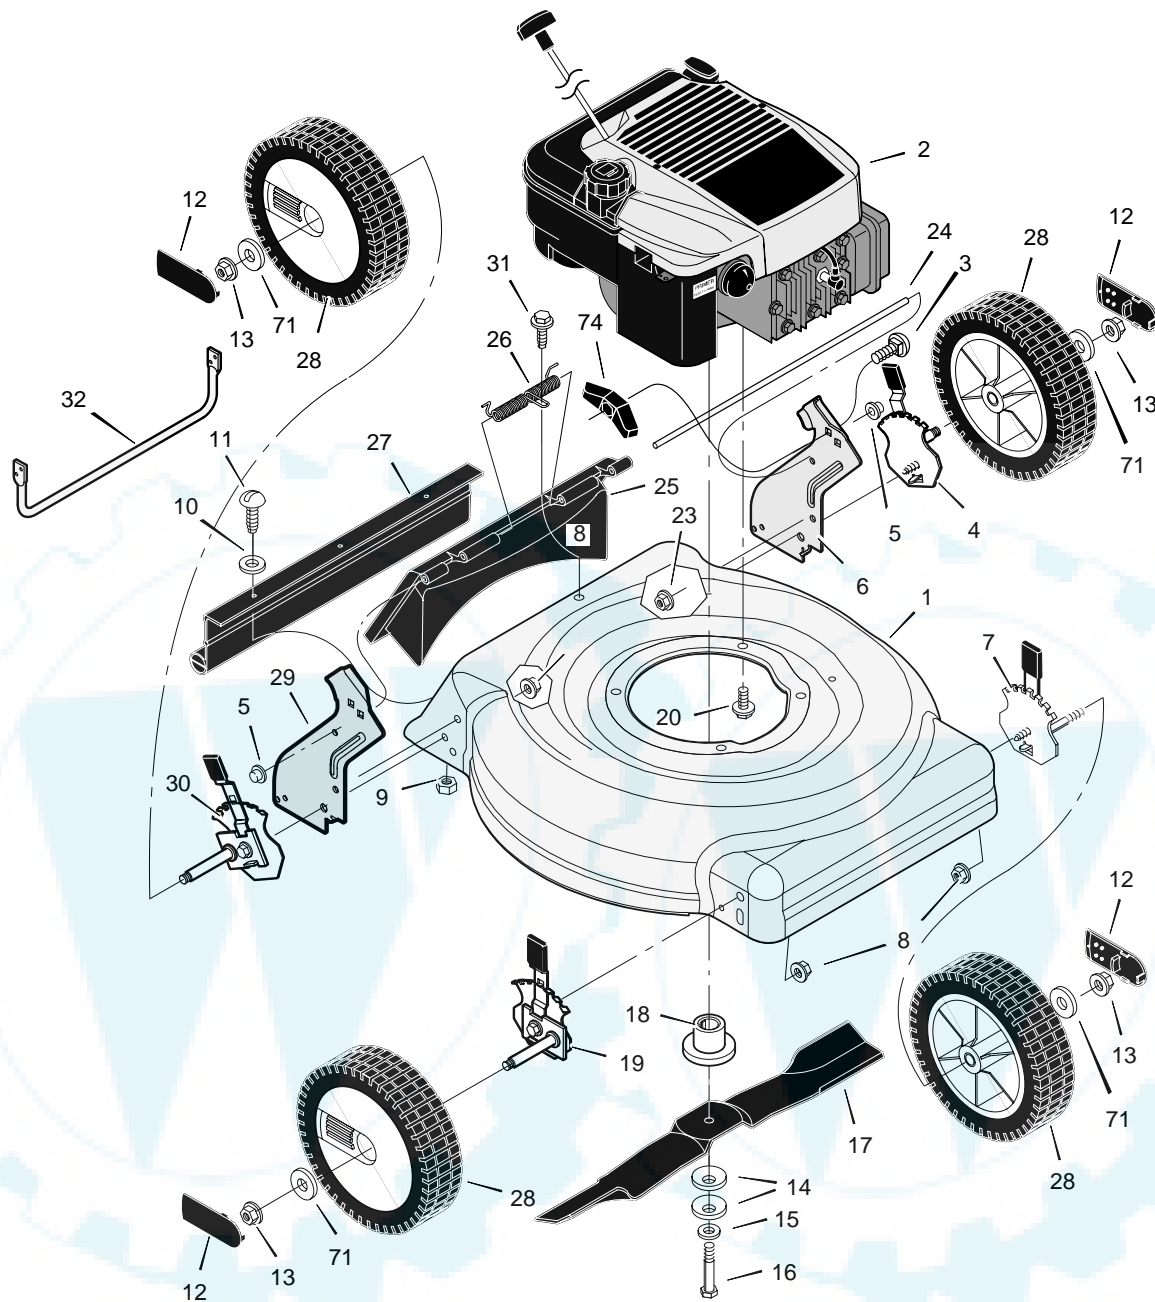

MODEL 20416x50C

REPAIR PARTS

1	Housing	776150	12	Hub Cap - Optional	672122	25	Door, Rear	672612
2	Engine *	*	13	Nut, Flange	15x84	26	Spring **	166x44
3	Bolt, Carriage	2x81	14	Washer, Belleville	17x137	27	Guard, Rear	671970
4	Adjuster, Left Rear Height	672605	15	Washer	17x124	28	Wheel	71132
5	Push On Cap **	28x49	16	Bolt	1x153	29	Bracket, Right Handle	1101238E700
6	Bracket, Left Handle	1101239E700	17	Blade	672763E701	30	Adjuster, Right Rear Height	672604
7	Adjuster, Left Front Height	672601	18	Adapter, Blade	672503	31	Screw	26x245
8	Nut, Flange	15x68	19	Adjuster, Right Front Height	672600	32	Guard, Rear	671990
9	Nut, Hex	15x102	20	Bolt, Engine	25x6	71	Washer	17x91 Z
10	Washer	17x38	23	Nut, Flange	15x88	74	Knob	71495
11	Screw	4x21	24	Rod, Pivot **	215x17 Z	--	Instruction Book	F-010425L

** These parts are included when ordering Key No. 25.

MODEL 20416x50C

REPAIR PARTS

1	Handle, Upper (Gray)	671918E724	12	Guide, Rope	71530	16	Engine Stop Cable	1101360
2	Handle, Lower (Gray)	672874E724	13	Engine Stop Lever	671924E701	17	Pin, Hair	31x9
3	Bolt	2x77	14	Bracket, Stop Lever	43628 BC	21	Frame, Top	71592
4	Knob, Plastic	71294	15a	Tie, Cable	71372	22	Frame Assembly	672905
7	Locknut	15x116	15b	Fastener, Single Cable	1101352	23	Bag, Cloth	1101032