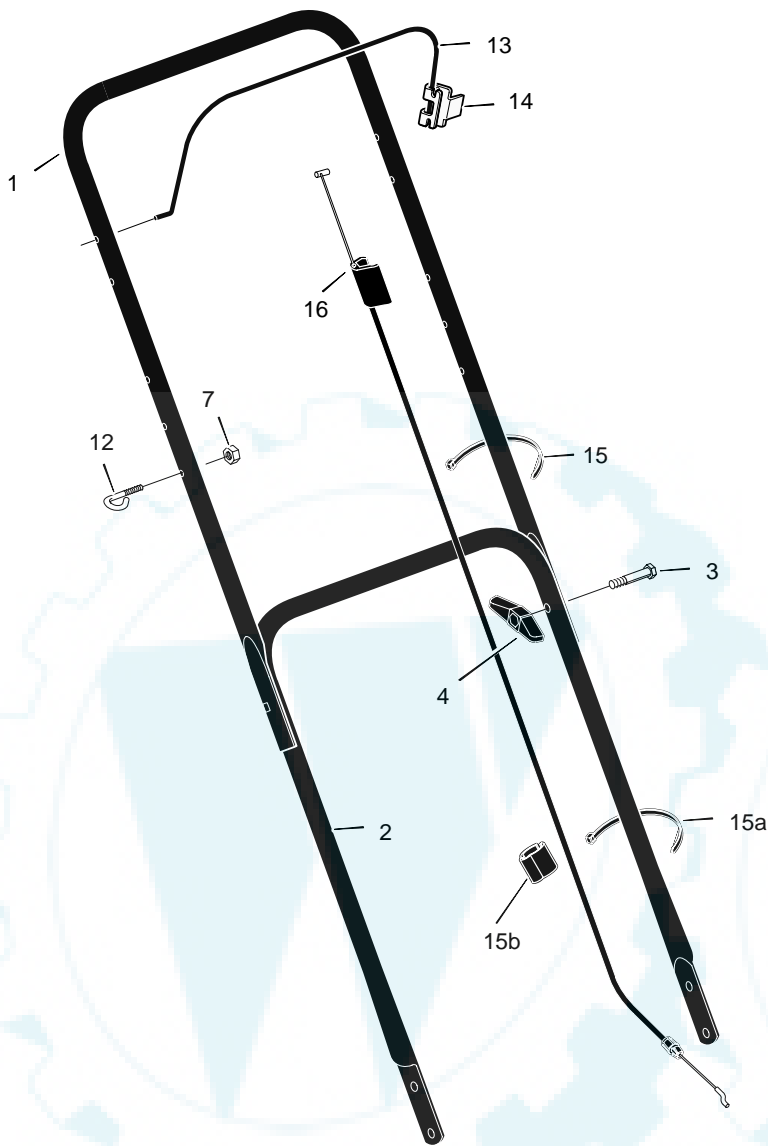

MODEL 20416x50C

REPAIR PARTS

1	Housing	776150	12	Hub Cap - Optional	672122	25	Door, Rear	672612
2	Engine *	*	13	Nut, Flange	15x84	26	Spring **	166x44
3	Bolt, Carriage	2x81	14	Washer, Belleville	17x137	27	Guard, Rear	671970
4	Adjuster, Left Rear Height	672605	15	Washer	17x124	28	Wheel	71132
5	Push On Cap **	28x49	16	Bolt	1x153	29	Bracket, Right Handle	1101238E700
6	Bracket, Left Handle	1101239E700	17	Blade	672763E701	30	Adjuster, Right Rear Height	672604
7	Adjuster, Left Front Height	672601	18	Adapter, Blade	672503	31	Screw	26x245
8	Nut, Flange	15x68	19	Adjuster, Right Front Height	672600	32	Guard, Rear	671990
9	Nut, Hex	15x102	20	Bolt, Engine	25x6	71	Washer	17x91 Z
10	Washer	17x38	23	Nut, Flange	15x88	74	Knob	71495
11	Screw	4x21	24	Rod, Pivot **	215x17 Z	--	Instruction Book	F-010425L

** These parts are included when ordering Key No. 25.

MODEL 20416x50C

REPAIR PARTS

1	Handle, Upper (Gray)	671918E724	12	Guide, Rope	71530	16	Engine Stop Cable	1101360
2	Handle, Lower (Gray)	672874E724	13	Engine Stop Lever	671924E701	17	Pin, Hair	31x9
3	Bolt	2x77	14	Bracket, Stop Lever	43628 BC	21	Frame, Top	71592
4	Knob, Plastic	71294	15a	Tie, Cable	71372	22	Frame Assembly	672905
7	Locknut	15x116	15b	Fastener, Single Cable	1101352	23	Bag, Cloth	1101032