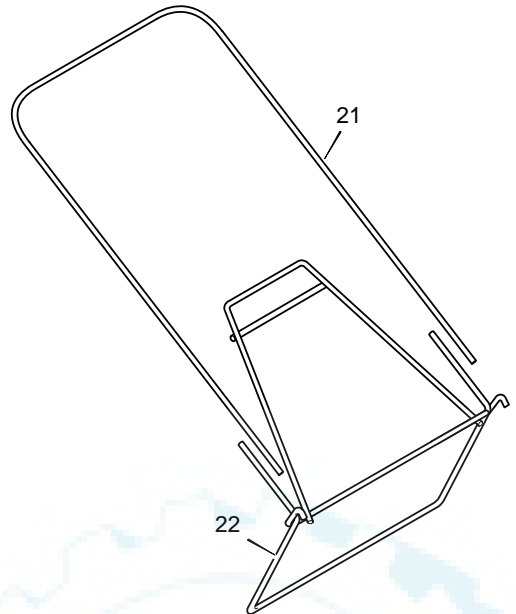

MODEL 20416x50C

REPAIR PARTS

1	Housing	776150	12	Hub Cap - Optional	672122	25	Door, Rear	672612
2	Engine *	*	13	Nut, Flange	15x84	26	Spring **	166x44
3	Bolt, Carriage	2x81	14	Washer, Belleville	17x137	27	Guard, Rear	671970
4	Adjuster, Left Rear Height	672605	15	Washer	17x124	28	Wheel	71132
5	Push On Cap **	28x49	16	Bolt	1x153	29	Bracket, Right Handle	1101238E700
6	Bracket, Left Handle	1101239E700	17	Blade	672763E701	30	Adjuster, Right Rear Height	672604
7	Adjuster, Left Front Height	672601	18	Adapter, Blade	672503	31	Screw	26x245
8	Nut, Flange	15x68	19	Adjuster, Right Front Height	672600	32	Guard, Rear	671990
9	Nut, Hex	15x102	20	Bolt, Engine	25x6	71	Washer	17x91 Z
10	Washer	17x38	23	Nut, Flange	15x88	74	Knob	71495
11	Screw	4x21	24	Rod, Pivot **	215x17 Z	--	Instruction Book	F-010425L

** These parts are included when ordering Key No. 25.

MODEL 20416x50C

REPAIR PARTS

1	Handle, Upper (Gray)	671918E724	12	Guide, Rope	71530	16	Engine Stop Cable	1101360
2	Handle, Lower (Gray)	672874E724	13	Engine Stop Lever	671924E701	17	Pin, Hair	31x9
3	Bolt	2x77	14	Bracket, Stop Lever	43628 BC	21	Frame, Top	71592
4	Knob, Plastic	71294	15a	Tie, Cable	71372	22	Frame Assembly	672905
7	Locknut	15x116	15b	Fastener, Single Cable	1101352	23	Bag, Cloth	1101032