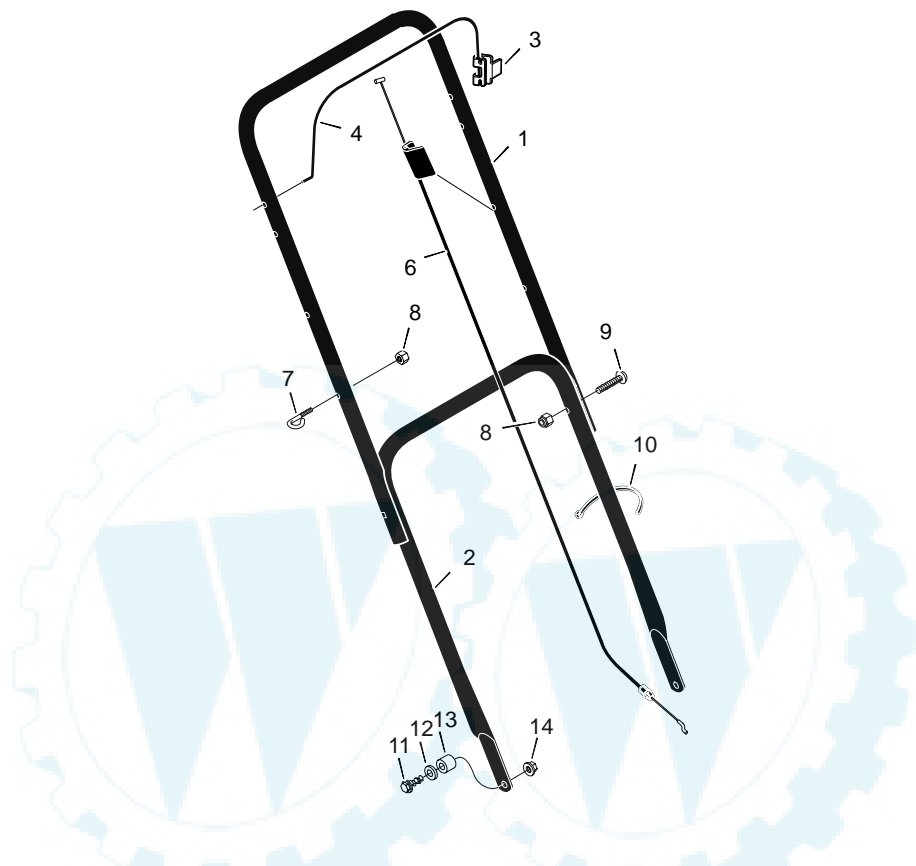

**MODEL 20111x194A**

## MODEL 20111x194A

KEY NO.	DESCRIPTION	PART NO.
1	Engine	—
2	Housing	7950007
3	Bolt, Engine	710265
4	Bolt, Axle	9x10
5	Wheel and Tire	20270
6	Washer	996416
7	Screw	4x21
8	Washer	17x38Z
9	Deflector, Rear	671912
10	Bolt	1x121
11	Washer	710256
12	Nut	15x102
13	Locknut	710203
14	Deflector, Chute	671929
15	Blade Adapter	71056
16	Blade – 20"	42785E701
17	Washer, Blade	710210
18	Washer	710207
19	Bolt	710163
20	Locknut	45171
–	Book, Instruction	F–000407M

### MODEL 20111x194A

KEY NO.	DESCRIPTION	PART NO.	KEY NO.	DESCRIPTION	PART NO.
1	Handle, Upper (Black)	672913	9	Screw	3x136
2	Handle, Lower (Black)	672912	10	Fastener, Cable	71372
3	Bracket, Stop Lever	43628 BC	11	Bolt	710082
4	Lever, Stop	671924e700	12	Washer	996416
6	Engine Stop Cable	672836	13	Spacer	671914
7	Guide, Rope	43956	14	Nut	710140
8	Locknut	710203			