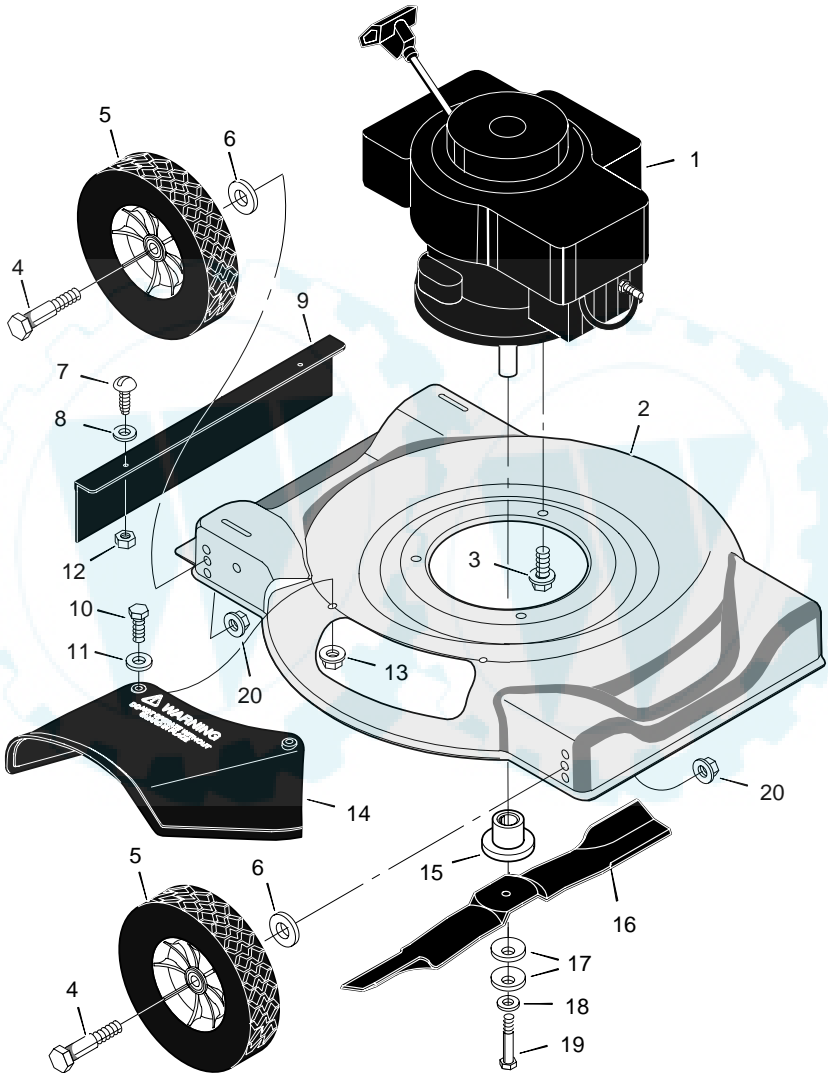

**MODEL 20111x194A**

## MODEL 20111x194A

KEY NO.	DESCRIPTION	PART NO.
1	Engine	—
2	Housing	7950007
3	Bolt, Engine	710265
4	Bolt, Axle	9x10
5	Wheel and Tire	20270
6	Washer	996416
7	Screw	4x21
8	Washer	17x38Z
9	Deflector, Rear	671912
10	Bolt	1x121
11	Washer	710256
12	Nut	15x102
13	Locknut	710203
14	Deflector, Chute	671929
15	Blade Adapter	71056
16	Blade – 20"	42785E701
17	Washer, Blade	710210
18	Washer	710207
19	Bolt	710163
20	Locknut	45171
–	Book, Instruction	F–000407M

### MODEL 20111x194A

KEY NO.	DESCRIPTION	PART NO.	KEY NO.	DESCRIPTION	PART NO.
1	Handle, Upper (Black)	672913	9	Screw	3x136
2	Handle, Lower (Black)	672912	10	Fastener, Cable	71372
3	Bracket, Stop Lever	43628 BC	11	Bolt	710082
4	Lever, Stop	671924e700	12	Washer	996416
6	Engine Stop Cable	672836	13	Spacer	671914
7	Guide, Rope	43956	14	Nut	710140
8	Locknut	710203			